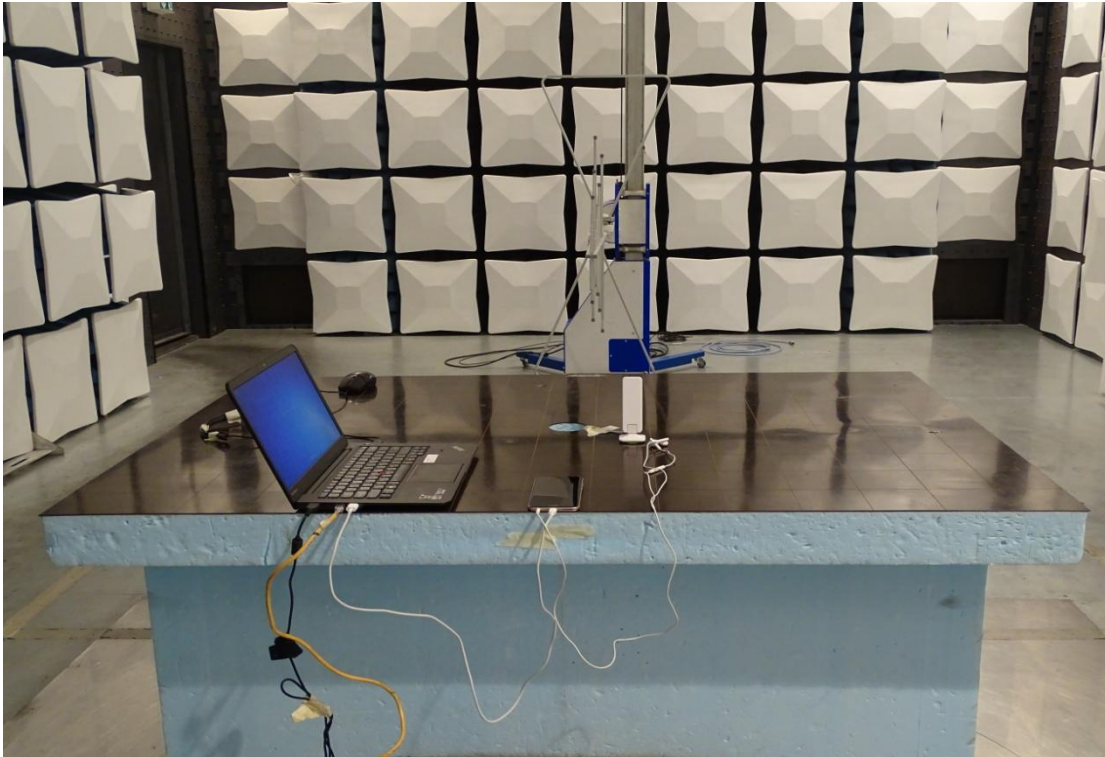

Photos of Test Setup

For GSM&WCDMA<E

1. Radiated Spurious Emissions

Radiated Spurious Emission (below 3GHz)

Radiated Spurious Emission (3GHz to18GHz)

Radiated Spurious Emission (18GHz to26.5GHz)

For Wlan/BT

2. Radiated Spurious Emissions

Radiated Spurious Emission (below 1GHz)

Radiated Spurious Emission (1GHz to18GHz)

Radiated Spurious Emission (above 18GHz)

Conducted Emissions

-----The END-----