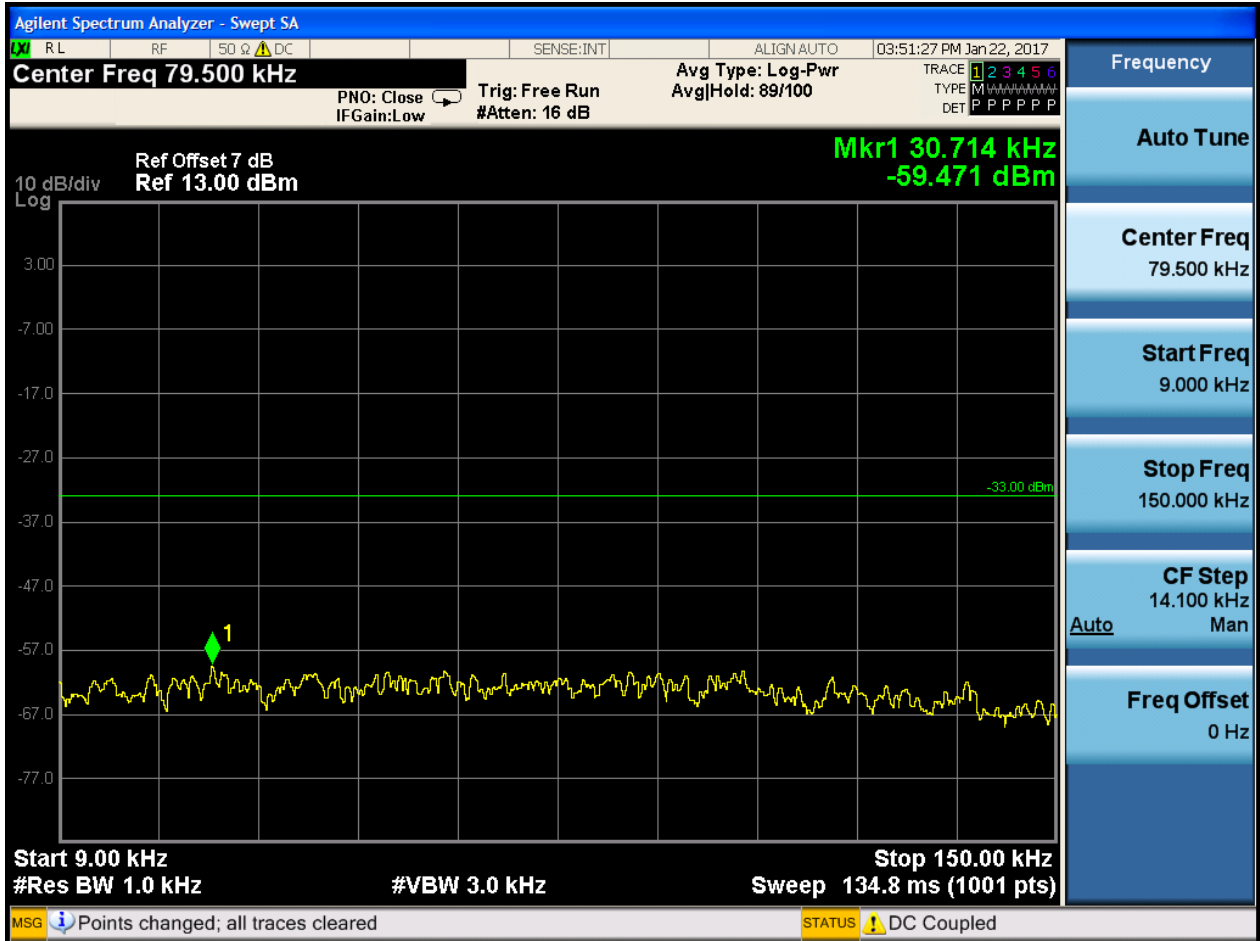

6.1.1.2.3.2 Test Channel = MCH

6.1.1.2.3.2.1 Test RB = RB1#0

6.1.1.2.3.3 Test Channel = HCH

6.1.1.2.3.3.1 Test RB = RB1#0

6.1.1.2.4 Test Bandwidth = 10

6.1.1.2.4.1 Test Channel = LCH

6.1.1.2.4.1.1 Test RB = RB1#0

6.1.1.2.4.2 Test Channel = MCH

6.1.1.2.4.2.1 Test RB = RB1#0

6.1.1.2.4.3 Test Channel = HCH

6.1.1.2.4.3.1 Test RB = RB1#0

6.1.1.2.5 Test Bandwidth = 15

6.1.1.2.5.1 Test Channel = LCH

6.1.1.2.5.1.1 Test RB = RB1#0