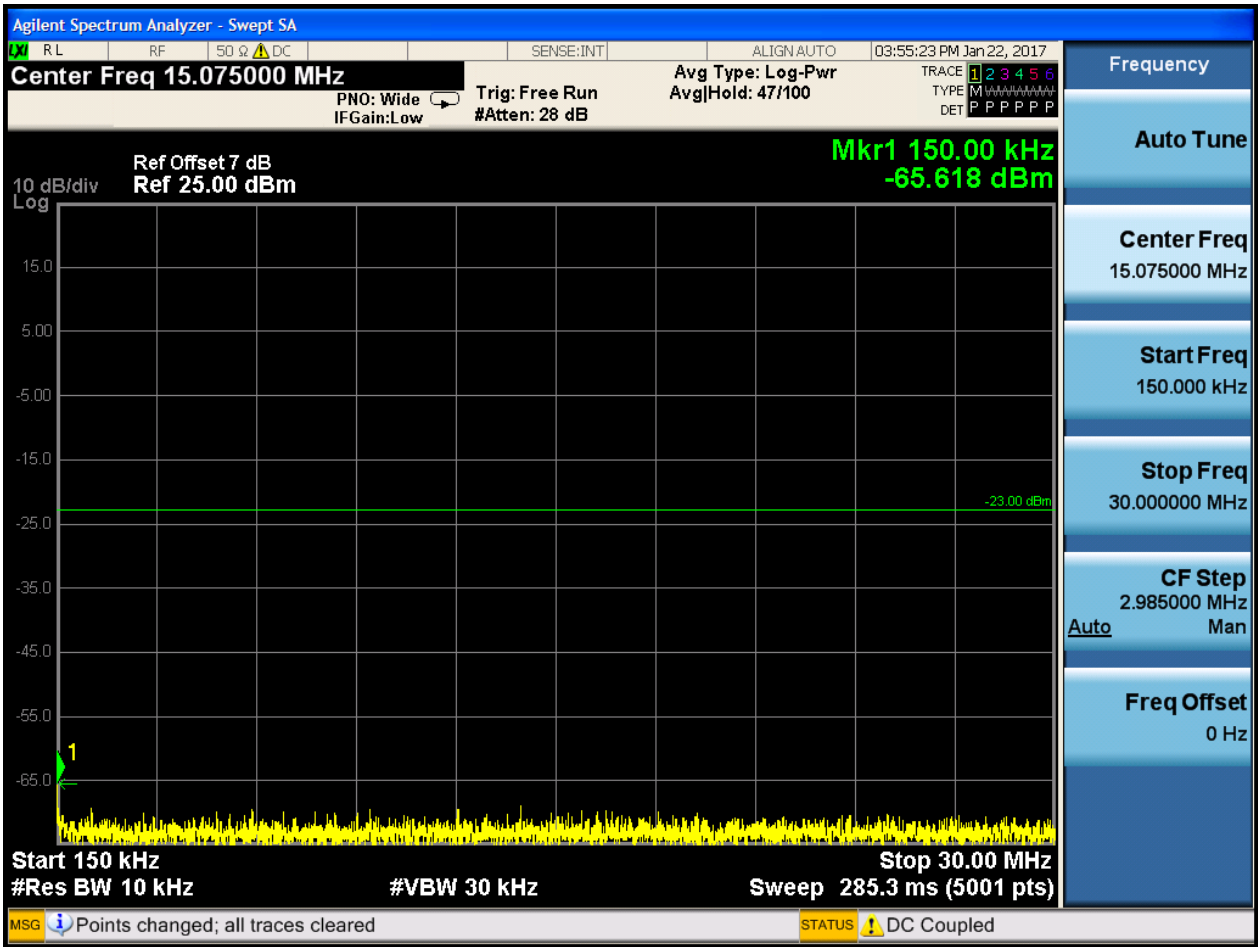

6.1.1.2.4.2 Test Channel = MCH

6.1.1.2.4.2.1 Test RB = RB1#0

6.1.1.2.4.3 Test Channel = HCH

6.1.1.2.4.3.1 Test RB = RB1#0

6.1.1.2.5 Test Bandwidth = 15

6.1.1.2.5.1 Test Channel = LCH

6.1.1.2.5.1.1 Test RB = RB1#0

6.1.1.2.5.2 Test Channel = MCH

6.1.1.2.5.2.1 Test RB = RB1#0

6.1.1.2.5.3 Test Channel = HCH

6.1.1.2.5.3.1 Test RB = RB1#0

7Appendix_G: Frequency Stability

7.1 For LTE

7.1.1Frequency Error vs. Voltage:

Test Band	Test Mode	Test Bandwidth (MHz)	Test Channel	Test Temp.	Test Volt.	Freq. Error [Hz]	Freq. vs. rated [ppm]	Verdict
BAND26	LTE/TM1	1.4	LCH	TN	VL	0.67	0.00081	PASS
					VN	-2.37	-0.00287	PASS
					VH	0.59	0.00072	PASS
			MCH	TN	VL	8.80	0.01052	PASS
					VN	6.78	0.00811	PASS
					VH	8.11	0.0097	PASS
			HCH	TN	VL	5.92	0.00698	PASS
					VN	4.28	0.00505	PASS
					VH	-4.25	-0.00501	PASS
		3	LCH	TN	VL	-2.95	-0.00357	PASS
					VN	-4.72	-0.00572	PASS
					VH	-1.59	-0.00193	PASS
			MCH	TN	VL	3.58	0.00428	PASS
					VN	-4.31	-0.00515	PASS
					VH	1.66	0.00198	PASS
			HCH	TN	VL	-2.65	-0.00313	PASS
					VN	-1.60	-0.00189	PASS
					VH	-3.71	-0.00438	PASS
		5	LCH	TN	VL	-1.03	-0.00125	PASS
					VN	-4.23	-0.00512	PASS
					VH	-3.05	-0.00369	PASS
			MCH	TN	VL	3.13	0.00374	PASS
					VN	3.40	0.00406	PASS
					VH	-1.09	-0.0013	PASS
			HCH	TN	VL	3.72	0.00439	PASS
					VN	-1.39	-0.00164	PASS
					VH	-2.26	-0.00267	PASS
10	LCH	TN	VL	-4.25	-0.00513	PASS		