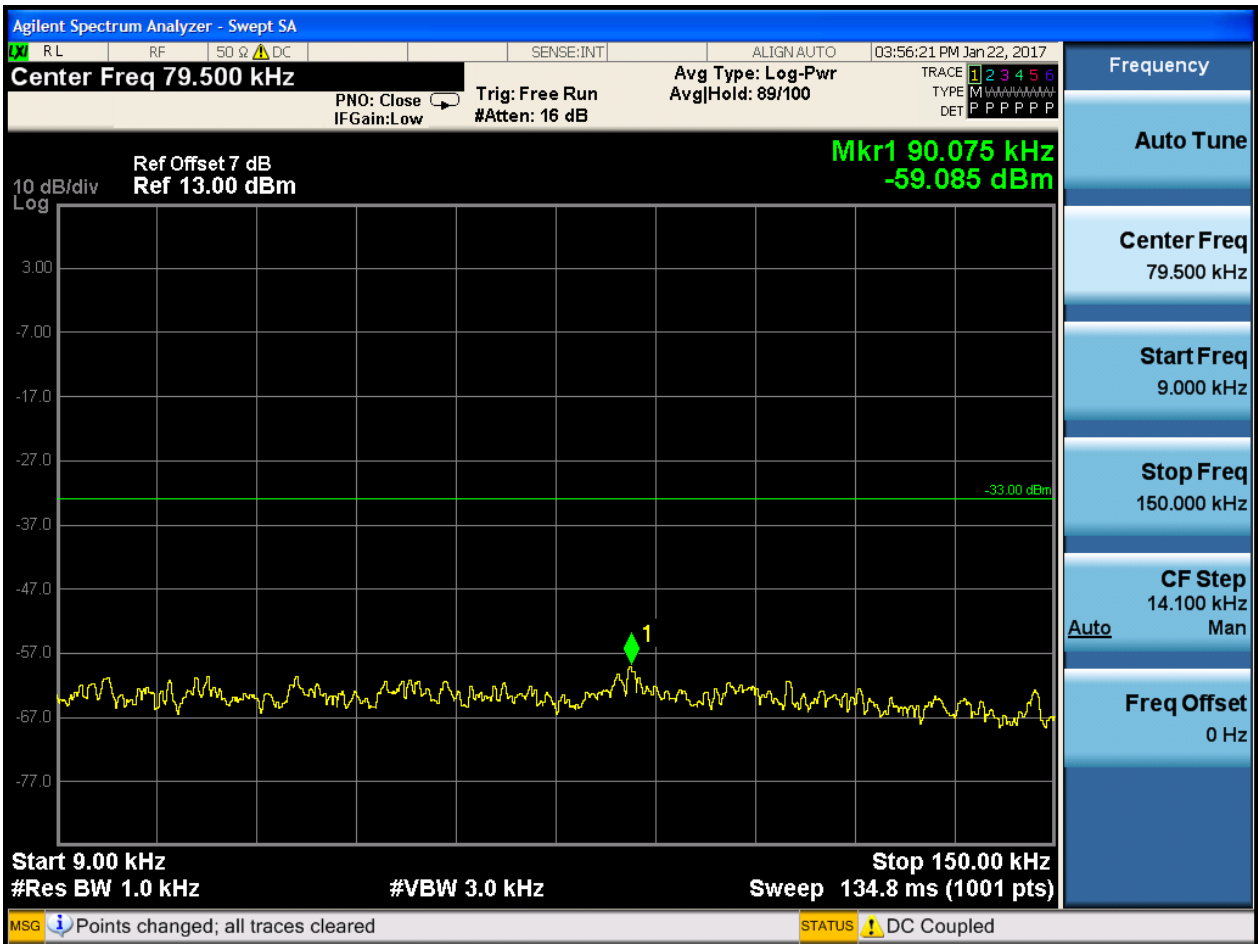

6.1.1.2.4.2 Test Channel = MCH

6.1.1.2.4.2.1 Test RB = RB1#0

6.1.1.2.4.3 Test Channel = HCH

6.1.1.2.4.3.1 Test RB = RB1#0

6.1.1.2.5 Test Bandwidth = 15

6.1.1.2.5.1 Test Channel = LCH

6.1.1.2.5.1.1 Test RB = RB1#0

6.1.1.2.5.2 Test Channel = MCH

6.1.1.2.5.2.1 Test RB = RB1#0

6.1.1.2.5.3 Test Channel = HCH

6.1.1.2.5.3.1 Test RB = RB1#0

7Appendix_G: Frequency Stability

7.1 For LTE

7.1.1Frequency Error vs. Voltage:

Test Band	Test Mode	Test Bandwidth (MHz)	Test Channel	Test Temp.	Test Volt.	Freq. Error [Hz]	Freq. vs. rated [ppm]	Verdict
BAND26	LTE/TM1	1.4	LCH	TN	VL	0.67	0.00081	PASS
					VN	-2.37	-0.00287	PASS
					VH	0.59	0.00072	PASS
			MCH	TN	VL	8.80	0.01052	PASS
					VN	6.78	0.00811	PASS
					VH	8.11	0.0097	PASS
			HCH	TN	VL	5.92	0.00698	PASS
					VN	4.28	0.00505	PASS
					VH	-4.25	-0.00501	PASS
		3	LCH	TN	VL	-2.95	-0.00357	PASS
					VN	-4.72	-0.00572	PASS
					VH	-1.59	-0.00193	PASS
			MCH	TN	VL	3.58	0.00428	PASS
					VN	-4.31	-0.00515	PASS
					VH	1.66	0.00198	PASS
			HCH	TN	VL	-2.65	-0.00313	PASS
					VN	-1.60	-0.00189	PASS
					VH	-3.71	-0.00438	PASS
		5	LCH	TN	VL	-1.03	-0.00125	PASS
					VN	-4.23	-0.00512	PASS
					VH	-3.05	-0.00369	PASS
			MCH	TN	VL	3.13	0.00374	PASS
					VN	3.40	0.00406	PASS
					VH	-1.09	-0.0013	PASS
			HCH	TN	VL	3.72	0.00439	PASS
					VN	-1.39	-0.00164	PASS
					VH	-2.26	-0.00267	PASS
10	LCH	TN	VL	-4.25	-0.00513	PASS		