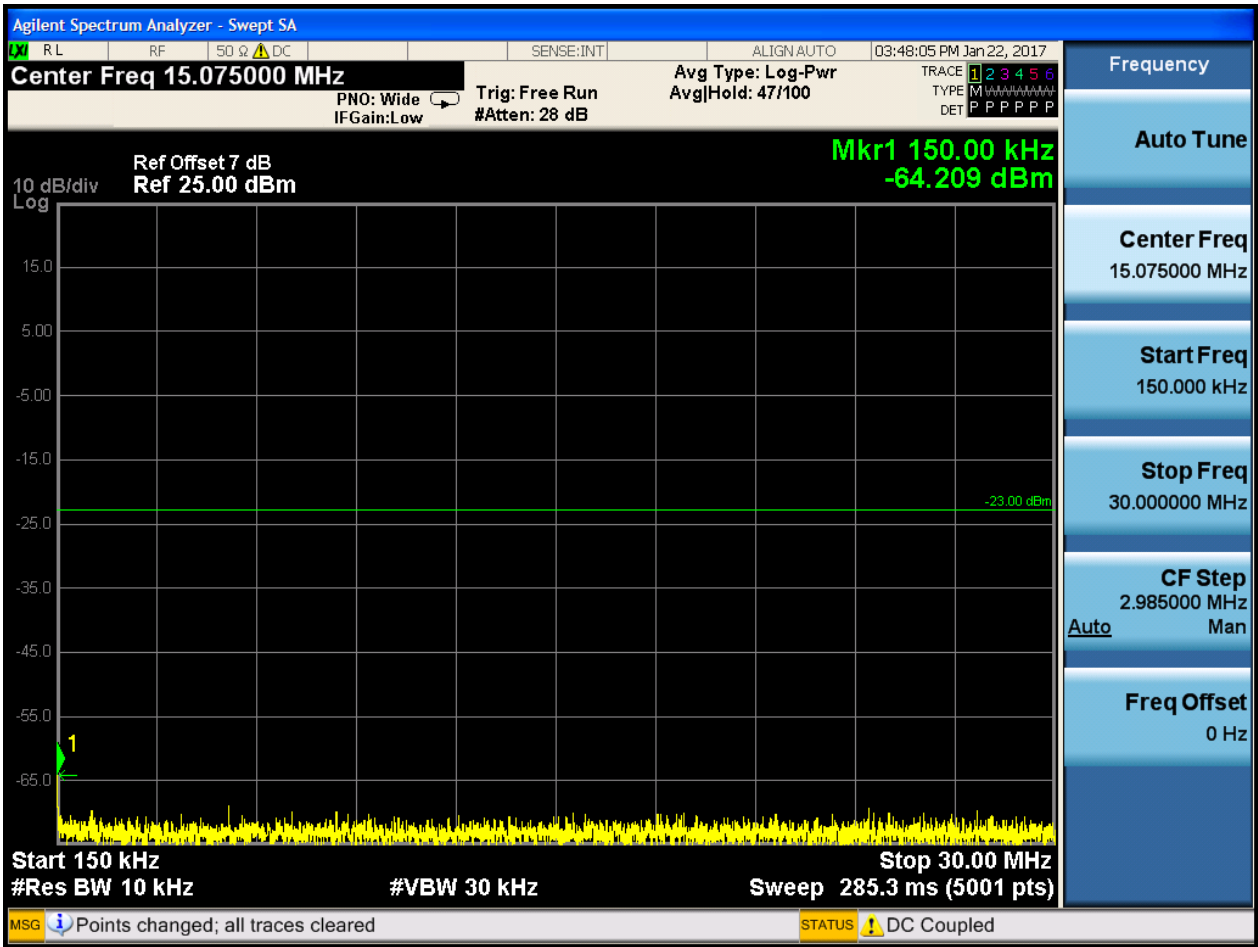

6.1.1.2.2 Test Channel = MCH

6.1.1.2.2.1 Test RB = RB1#0

6.1.1.2.2.3 Test Channel = HCH

6.1.1.2.2.3.1 Test RB = RB1#0

6.1.1.2.3 Test Bandwidth = 5

6.1.1.2.3.1 Test Channel = LCH

6.1.1.2.3.1.1 Test RB = RB1#0

6.1.1.2.3.2 Test Channel = MCH

6.1.1.2.3.2.1 Test RB = RB1#0

6.1.1.2.3.3 Test Channel = HCH

6.1.1.2.3.3.1 Test RB = RB1#0

6.1.1.2.4 Test Bandwidth = 10

6.1.1.2.4.1 Test Channel = LCH

6.1.1.2.4.1.1 Test RB = RB1#0