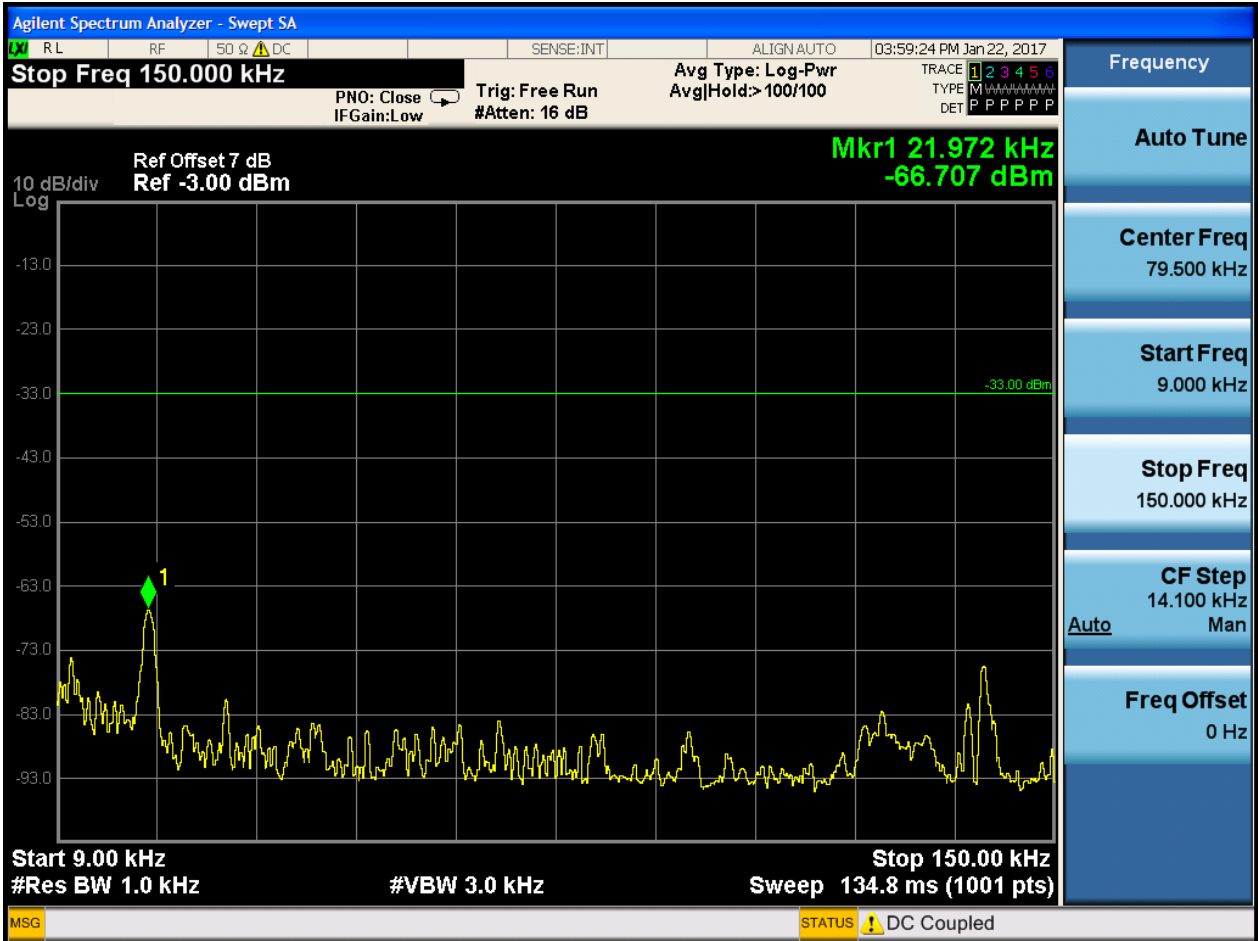

6.1.1.2.4.2 Test Channel = MCH

6.1.1.2.4.2.1 Test RB = RB1#0

6.1.1.2.4.3 Test Channel = HCH

6.1.1.2.4.3.1 Test RB = RB1#0

6.1.1.2.5 Test Bandwidth = 15

6.1.1.2.5.1 Test Channel = LCH

6.1.1.2.5.1.1 Test RB = RB1#0

6.1.1.2.5.2 Test Channel = MCH

6.1.1.2.5.2.1 Test RB = RB1#0

6.1.1.2.5.3 Test Channel = HCH

6.1.1.2.5.3.1 Test RB = RB1#0

7Appendix_G: Frequency Stability

7.1 For LTE

7.1.1Frequency Error vs. Voltage:

Test Band	Test Mode	Test Bandwidth (MHz)	Test Channel	Test Temp.	Test Volt.	Freq. Error [Hz]	Freq. vs. rated [ppm]	Verdict
BAND26	LTE/TM1	1.4	LCH	TN	VL	0.67	0.00081	PASS
					VN	-2.37	-0.00287	PASS
					VH	0.59	0.00072	PASS
			MCH	TN	VL	8.80	0.01052	PASS
					VN	6.78	0.00811	PASS
					VH	8.11	0.0097	PASS
			HCH	TN	VL	5.92	0.00698	PASS
					VN	4.28	0.00505	PASS
					VH	-4.25	-0.00501	PASS
		3	LCH	TN	VL	-2.95	-0.00357	PASS
					VN	-4.72	-0.00572	PASS
					VH	-1.59	-0.00193	PASS
			MCH	TN	VL	3.58	0.00428	PASS
					VN	-4.31	-0.00515	PASS
					VH	1.66	0.00198	PASS
			HCH	TN	VL	-2.65	-0.00313	PASS
					VN	-1.60	-0.00189	PASS
					VH	-3.71	-0.00438	PASS
		5	LCH	TN	VL	-1.03	-0.00125	PASS
					VN	-4.23	-0.00512	PASS
					VH	-3.05	-0.00369	PASS
			MCH	TN	VL	3.13	0.00374	PASS
					VN	3.40	0.00406	PASS
					VH	-1.09	-0.0013	PASS
			HCH	TN	VL	3.72	0.00439	PASS
					VN	-1.39	-0.00164	PASS
					VH	-2.26	-0.00267	PASS
10	LCH	TN	VL	-4.25	-0.00513	PASS		