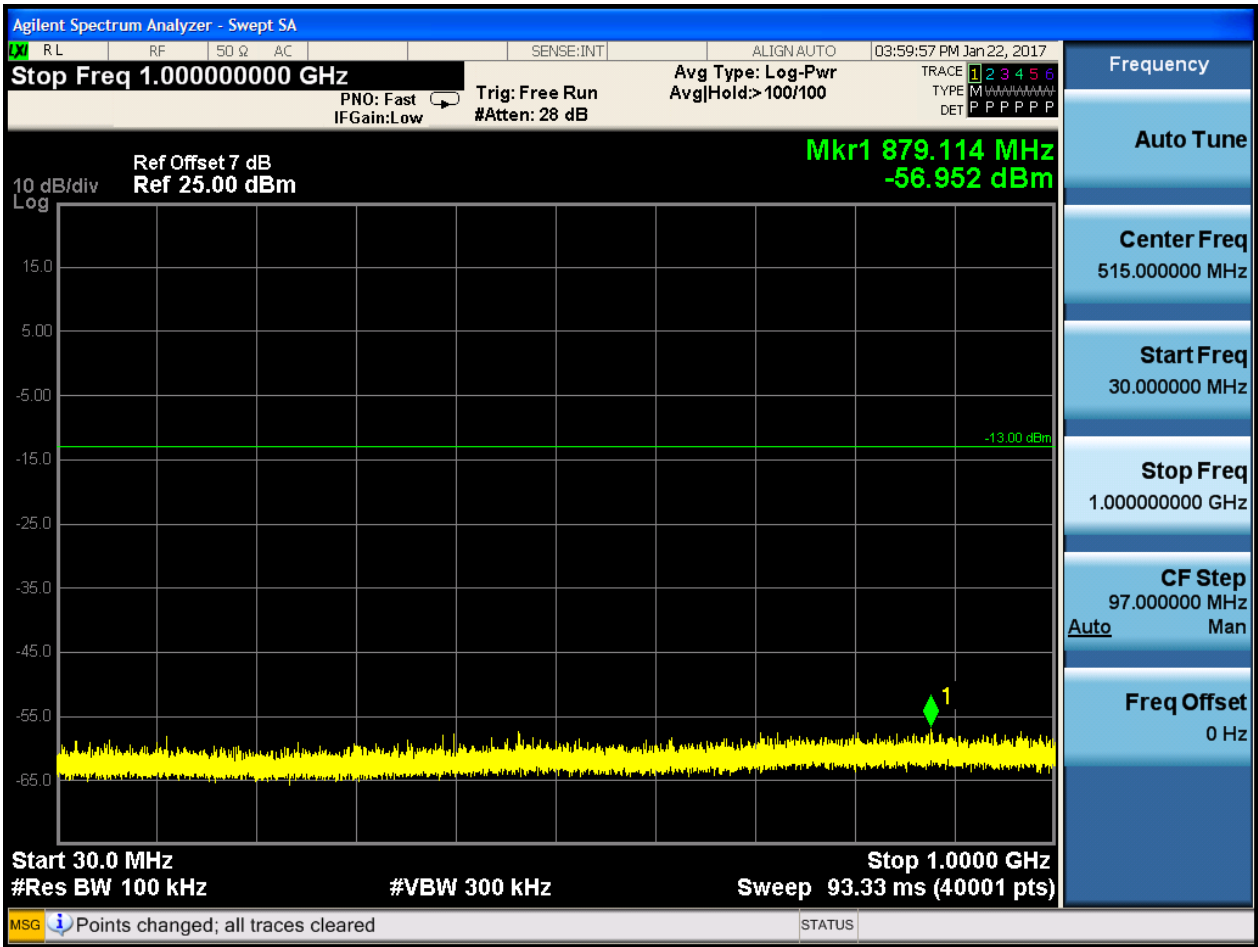

6.1.1.2.4.2 Test Channel = MCH

6.1.1.2.4.2.1 Test RB = RB1#0

6.1.1.2.4.3 Test Channel = HCH

6.1.1.2.4.3.1 Test RB = RB1#0

6.1.1.2.5 Test Bandwidth = 15

6.1.1.2.5.1 Test Channel = LCH

6.1.1.2.5.1.1 Test RB = RB1#0

6.1.1.2.5.2 Test Channel = MCH

6.1.1.2.5.2.1 Test RB = RB1#0

6.1.1.2.5.3 Test Channel = HCH

6.1.1.2.5.3.1 Test RB = RB1#0

7Appendix_G: Frequency Stability

7.1 For LTE

7.1.1Frequency Error vs. Voltage:

Test Band	Test Mode	Test Bandwidth (MHz)	Test Channel	Test Temp.	Test Volt.	Freq. Error [Hz]	Freq. vs. rated [ppm]	Verdict
BAND26	LTE/TM1	1.4	LCH	TN	VL	0.67	0.00081	PASS
					VN	-2.37	-0.00287	PASS
					VH	0.59	0.00072	PASS
			MCH	TN	VL	8.80	0.01052	PASS
					VN	6.78	0.00811	PASS
					VH	8.11	0.0097	PASS
			HCH	TN	VL	5.92	0.00698	PASS
					VN	4.28	0.00505	PASS
					VH	-4.25	-0.00501	PASS
		3	LCH	TN	VL	-2.95	-0.00357	PASS
					VN	-4.72	-0.00572	PASS
					VH	-1.59	-0.00193	PASS
			MCH	TN	VL	3.58	0.00428	PASS
					VN	-4.31	-0.00515	PASS
					VH	1.66	0.00198	PASS
			HCH	TN	VL	-2.65	-0.00313	PASS
					VN	-1.60	-0.00189	PASS
					VH	-3.71	-0.00438	PASS
		5	LCH	TN	VL	-1.03	-0.00125	PASS
					VN	-4.23	-0.00512	PASS
					VH	-3.05	-0.00369	PASS
			MCH	TN	VL	3.13	0.00374	PASS
					VN	3.40	0.00406	PASS
					VH	-1.09	-0.0013	PASS
			HCH	TN	VL	3.72	0.00439	PASS
					VN	-1.39	-0.00164	PASS
					VH	-2.26	-0.00267	PASS
10	LCH	TN	VL	-4.25	-0.00513	PASS		