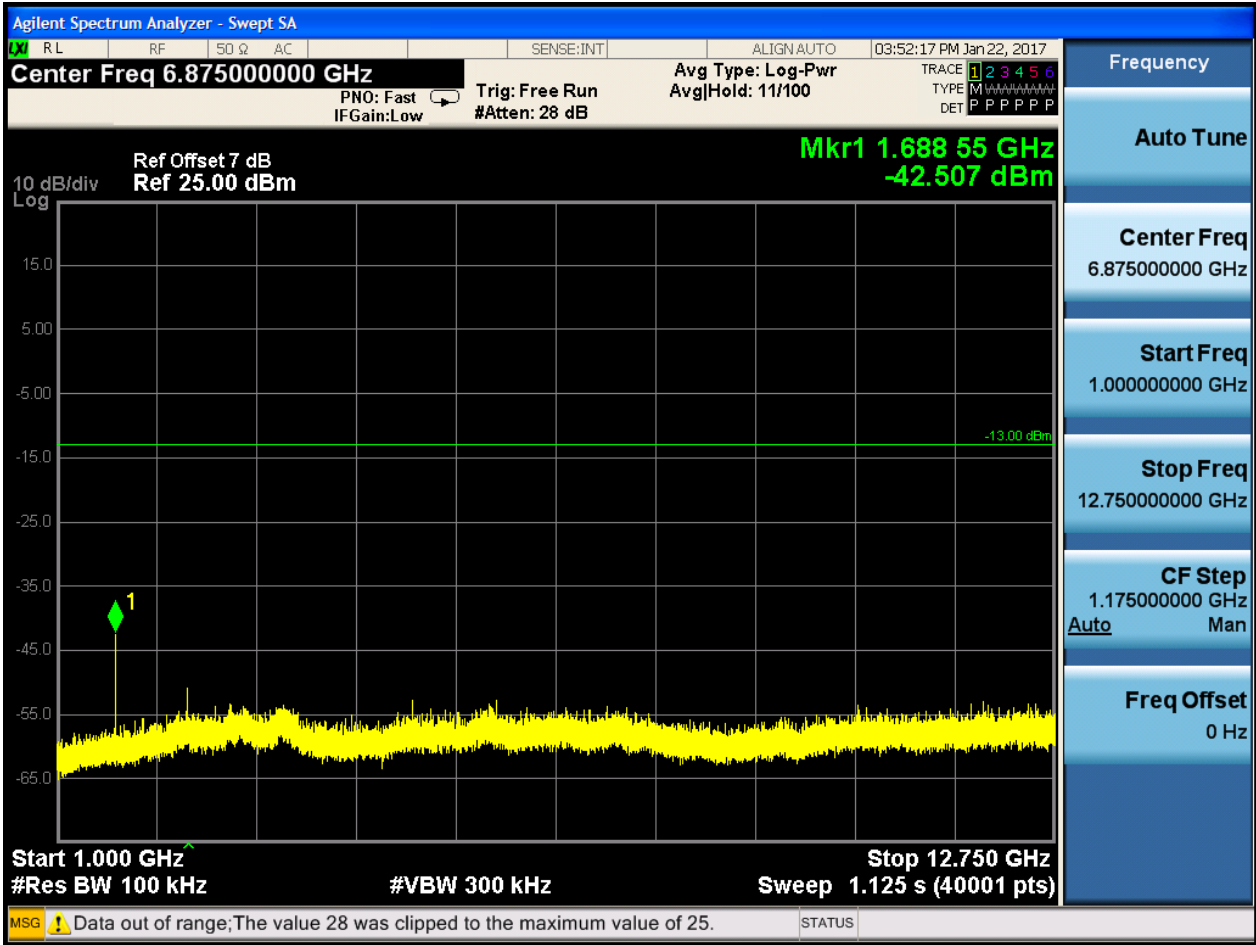

6.1.1.2.3.2 Test Channel = MCH

6.1.1.2.3.2.1 Test RB = RB1#0

6.1.1.2.3.3 Test Channel = HCH

6.1.1.2.3.3.1 Test RB = RB1#0

6.1.1.2.4 Test Bandwidth = 10

6.1.1.2.4.1 Test Channel = LCH

6.1.1.2.4.1.1 Test RB = RB1#0