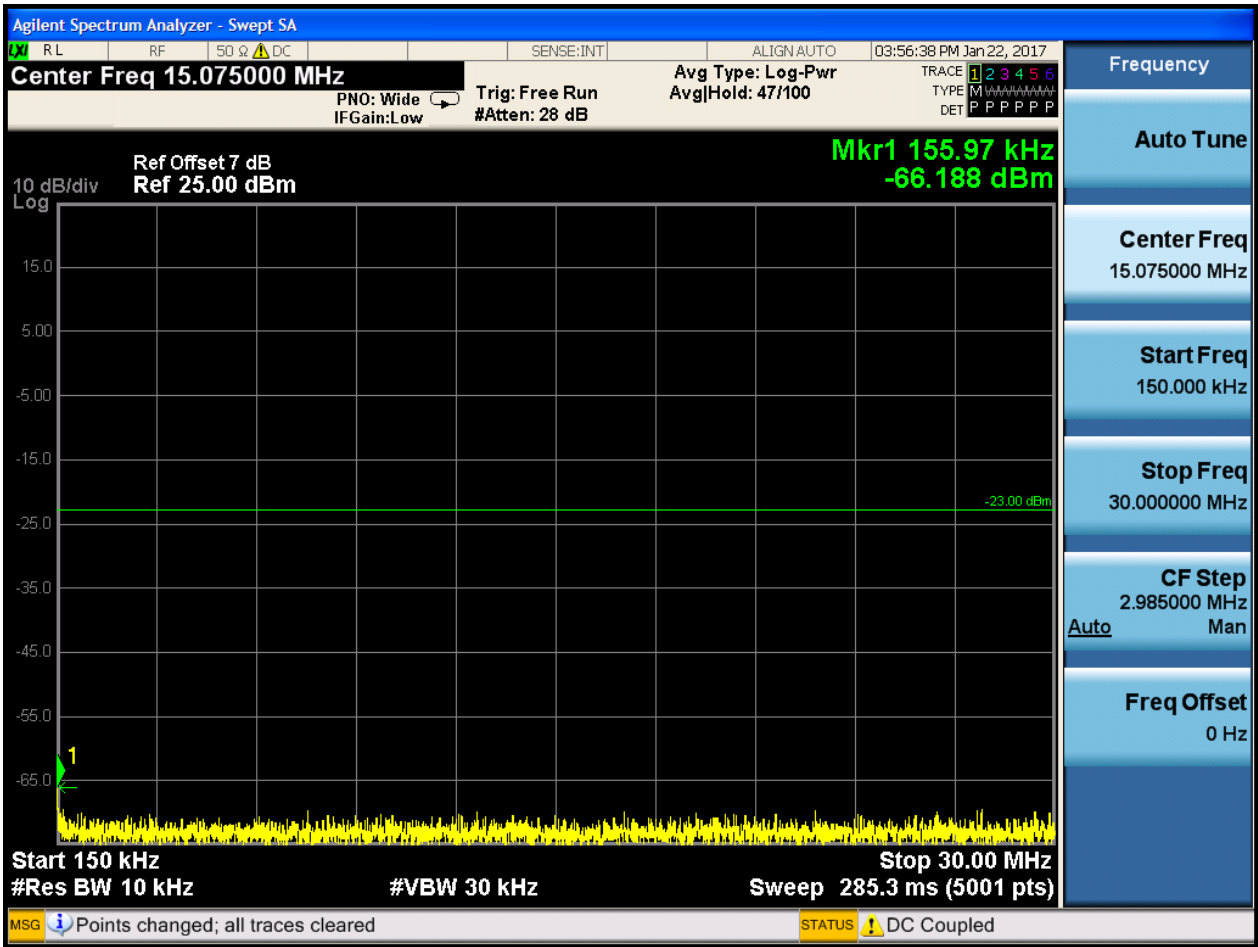

6.1.1.2.4.2 Test Channel = MCH

6.1.1.2.4.2.1 Test RB = RB1#0

6.1.1.2.4.3 Test Channel = HCH

6.1.1.2.4.3.1 Test RB = RB1#0

6.1.1.2.5 Test Bandwidth = 15

6.1.1.2.5.1 Test Channel = LCH

6.1.1.2.5.1.1 Test RB = RB1#0

6.1.1.2.5.2 Test Channel = MCH

6.1.1.2.5.2.1 Test RB = RB1#0

6.1.1.2.5.3 Test Channel = HCH

6.1.1.2.5.3.1 Test RB = RB1#0

7Appendix_G: Frequency Stability

7.1 For LTE

7.1.1Frequency Error vs. Voltage:

Test Band	Test Mode	Test Bandwidth (MHz)	Test Channel	Test Temp.	Test Volt.	Freq. Error [Hz]	Freq. vs. rated [ppm]	Verdict
BAND26	LTE/TM1	1.4	LCH	TN	VL	0.67	0.00081	PASS
					VN	-2.37	-0.00287	PASS
					VH	0.59	0.00072	PASS
			MCH	TN	VL	8.80	0.01052	PASS
					VN	6.78	0.00811	PASS
					VH	8.11	0.0097	PASS
			HCH	TN	VL	5.92	0.00698	PASS
					VN	4.28	0.00505	PASS
					VH	-4.25	-0.00501	PASS
		3	LCH	TN	VL	-2.95	-0.00357	PASS
					VN	-4.72	-0.00572	PASS
					VH	-1.59	-0.00193	PASS
			MCH	TN	VL	3.58	0.00428	PASS
					VN	-4.31	-0.00515	PASS
					VH	1.66	0.00198	PASS
			HCH	TN	VL	-2.65	-0.00313	PASS
					VN	-1.60	-0.00189	PASS
					VH	-3.71	-0.00438	PASS
		5	LCH	TN	VL	-1.03	-0.00125	PASS
					VN	-4.23	-0.00512	PASS
					VH	-3.05	-0.00369	PASS
			MCH	TN	VL	3.13	0.00374	PASS
					VN	3.40	0.00406	PASS
					VH	-1.09	-0.0013	PASS
			HCH	TN	VL	3.72	0.00439	PASS
					VN	-1.39	-0.00164	PASS
					VH	-2.26	-0.00267	PASS
10	LCH	TN	VL	-4.25	-0.00513	PASS		