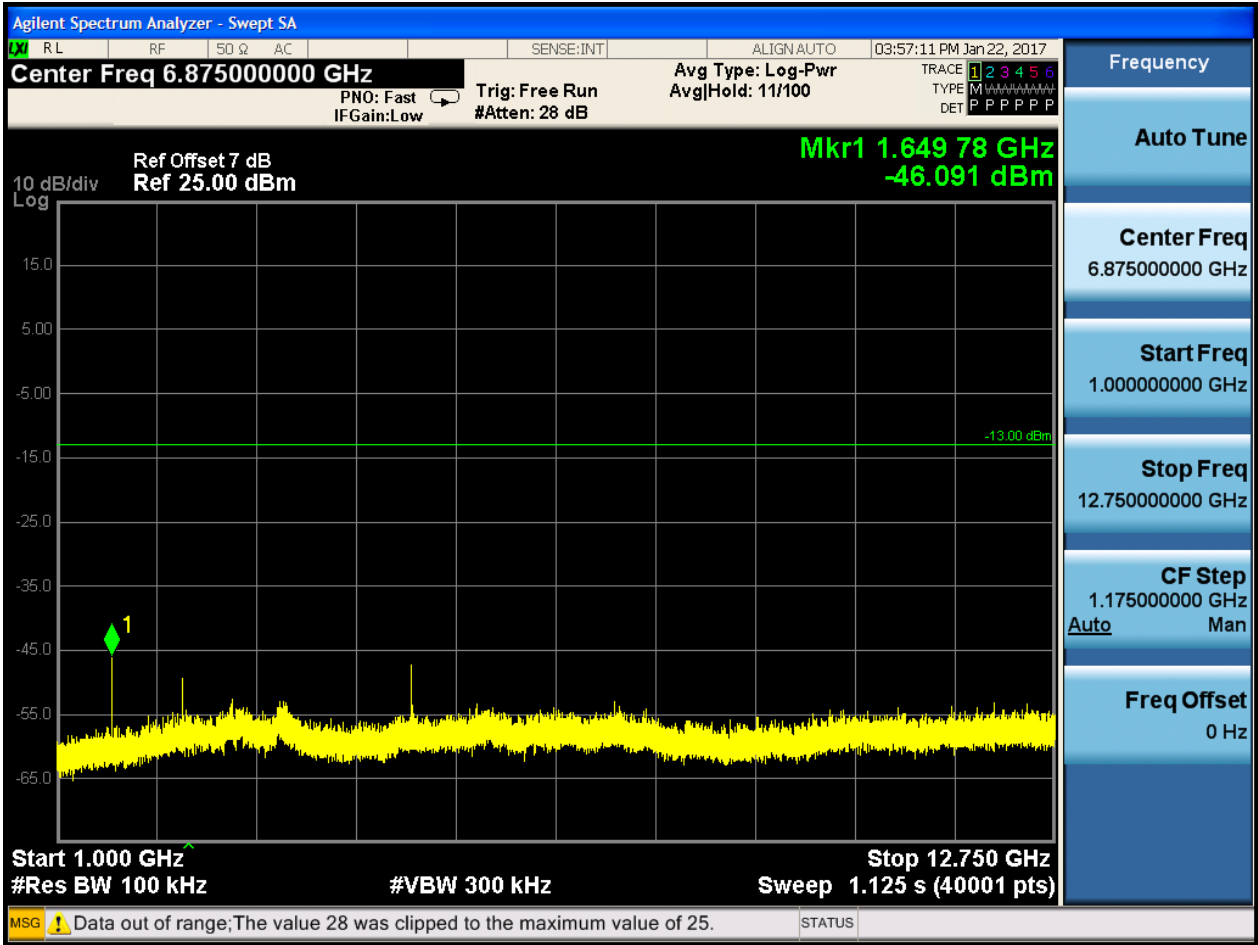

6.1.1.2.4.2 Test Channel = MCH

6.1.1.2.4.2.1 Test RB = RB1#0

6.1.1.2.4.3 Test Channel = HCH

6.1.1.2.4.3.1 Test RB = RB1#0

6.1.1.2.5 Test Bandwidth = 15

6.1.1.2.5.1 Test Channel = LCH

6.1.1.2.5.1.1 Test RB = RB1#0

6.1.1.2.5.2 Test Channel = MCH

6.1.1.2.5.2.1 Test RB = RB1#0

6.1.1.2.5.3 Test Channel = HCH

6.1.1.2.5.3.1 Test RB = RB1#0

7Appendix_G: Frequency Stability

7.1 For LTE

7.1.1Frequency Error vs. Voltage:

Test Band	Test Mode	Test Bandwidth (MHz)	Test Channel	Test Temp.	Test Volt.	Freq. Error [Hz]	Freq. vs. rated [ppm]	Verdict
BAND26	LTE/TM1	1.4	LCH	TN	VL	0.67	0.00081	PASS
					VN	-2.37	-0.00287	PASS
					VH	0.59	0.00072	PASS
			MCH	TN	VL	8.80	0.01052	PASS
					VN	6.78	0.00811	PASS
					VH	8.11	0.0097	PASS
			HCH	TN	VL	5.92	0.00698	PASS
					VN	4.28	0.00505	PASS
					VH	-4.25	-0.00501	PASS
		3	LCH	TN	VL	-2.95	-0.00357	PASS
					VN	-4.72	-0.00572	PASS
					VH	-1.59	-0.00193	PASS
			MCH	TN	VL	3.58	0.00428	PASS
					VN	-4.31	-0.00515	PASS
					VH	1.66	0.00198	PASS
			HCH	TN	VL	-2.65	-0.00313	PASS
					VN	-1.60	-0.00189	PASS
					VH	-3.71	-0.00438	PASS
		5	LCH	TN	VL	-1.03	-0.00125	PASS
					VN	-4.23	-0.00512	PASS
					VH	-3.05	-0.00369	PASS
			MCH	TN	VL	3.13	0.00374	PASS
					VN	3.40	0.00406	PASS
					VH	-1.09	-0.0013	PASS
			HCH	TN	VL	3.72	0.00439	PASS
					VN	-1.39	-0.00164	PASS
					VH	-2.26	-0.00267	PASS
10	LCH	TN	VL	-4.25	-0.00513	PASS		