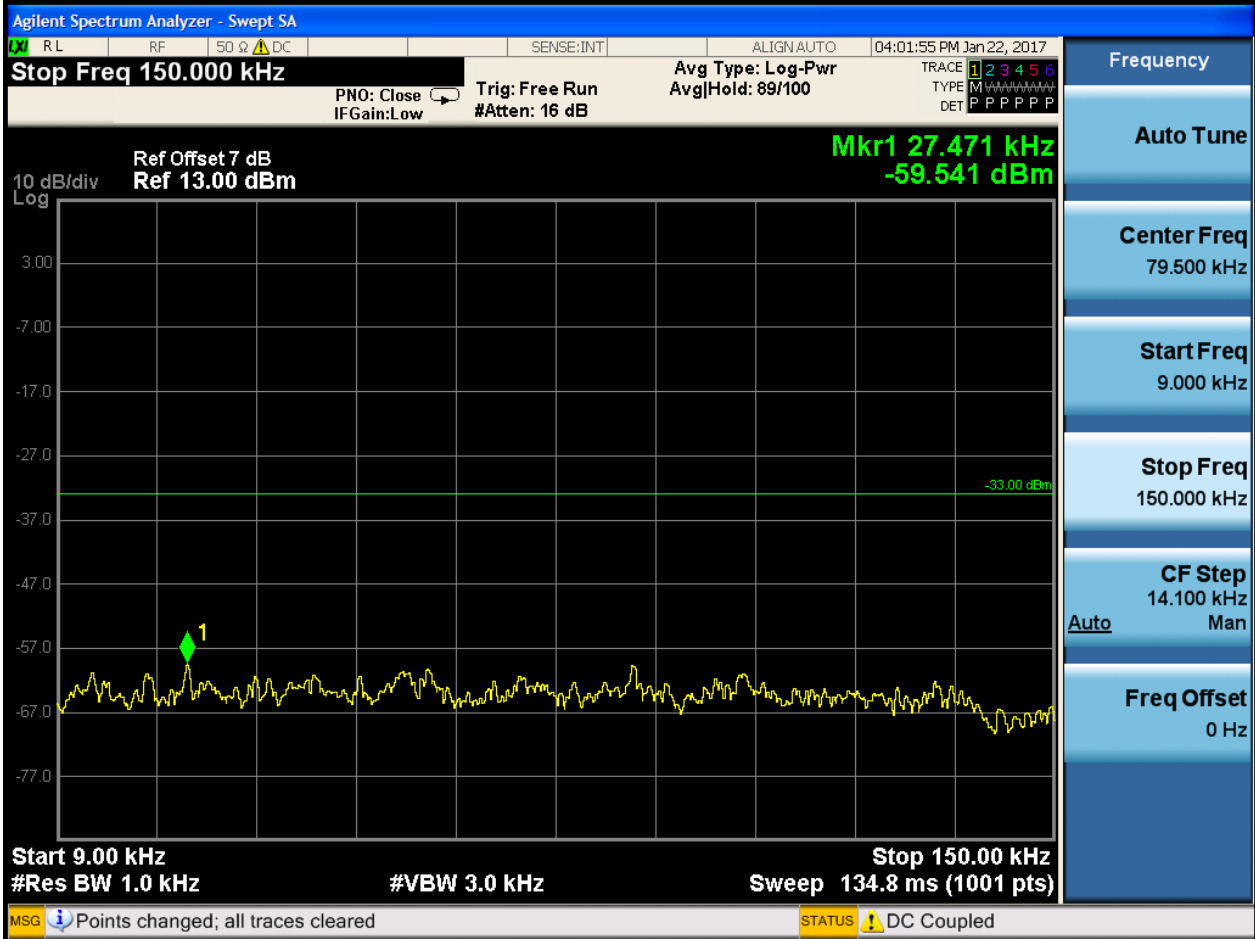

6.1.1.2.5.2 Test Channel = MCH

6.1.1.2.5.2.1 Test RB = RB1#0

6.1.1.2.5.3 Test Channel = HCH

6.1.1.2.5.3.1 Test RB = RB1#0

7Appendix_G: Frequency Stability

7.1 For LTE

7.1.1Frequency Error vs. Voltage:

Test Band	Test Mode	Test Bandwidth (MHz)	Test Channel	Test Temp.	Test Volt.	Freq. Error [Hz]	Freq. vs. rated [ppm]	Verdict
BAND26	LTE/TM1	1.4	LCH	TN	VL	0.67	0.00081	PASS
					VN	-2.37	-0.00287	PASS
					VH	0.59	0.00072	PASS
			MCH	TN	VL	8.80	0.01052	PASS
					VN	6.78	0.00811	PASS
					VH	8.11	0.0097	PASS
			HCH	TN	VL	5.92	0.00698	PASS
					VN	4.28	0.00505	PASS
					VH	-4.25	-0.00501	PASS
		3	LCH	TN	VL	-2.95	-0.00357	PASS
					VN	-4.72	-0.00572	PASS
					VH	-1.59	-0.00193	PASS
			MCH	TN	VL	3.58	0.00428	PASS
					VN	-4.31	-0.00515	PASS
					VH	1.66	0.00198	PASS
			HCH	TN	VL	-2.65	-0.00313	PASS
					VN	-1.60	-0.00189	PASS
					VH	-3.71	-0.00438	PASS
		5	LCH	TN	VL	-1.03	-0.00125	PASS
					VN	-4.23	-0.00512	PASS
					VH	-3.05	-0.00369	PASS
			MCH	TN	VL	3.13	0.00374	PASS
					VN	3.40	0.00406	PASS
					VH	-1.09	-0.0013	PASS
			HCH	TN	VL	3.72	0.00439	PASS
					VN	-1.39	-0.00164	PASS
					VH	-2.26	-0.00267	PASS
10	LCH	TN	VL	-4.25	-0.00513	PASS		