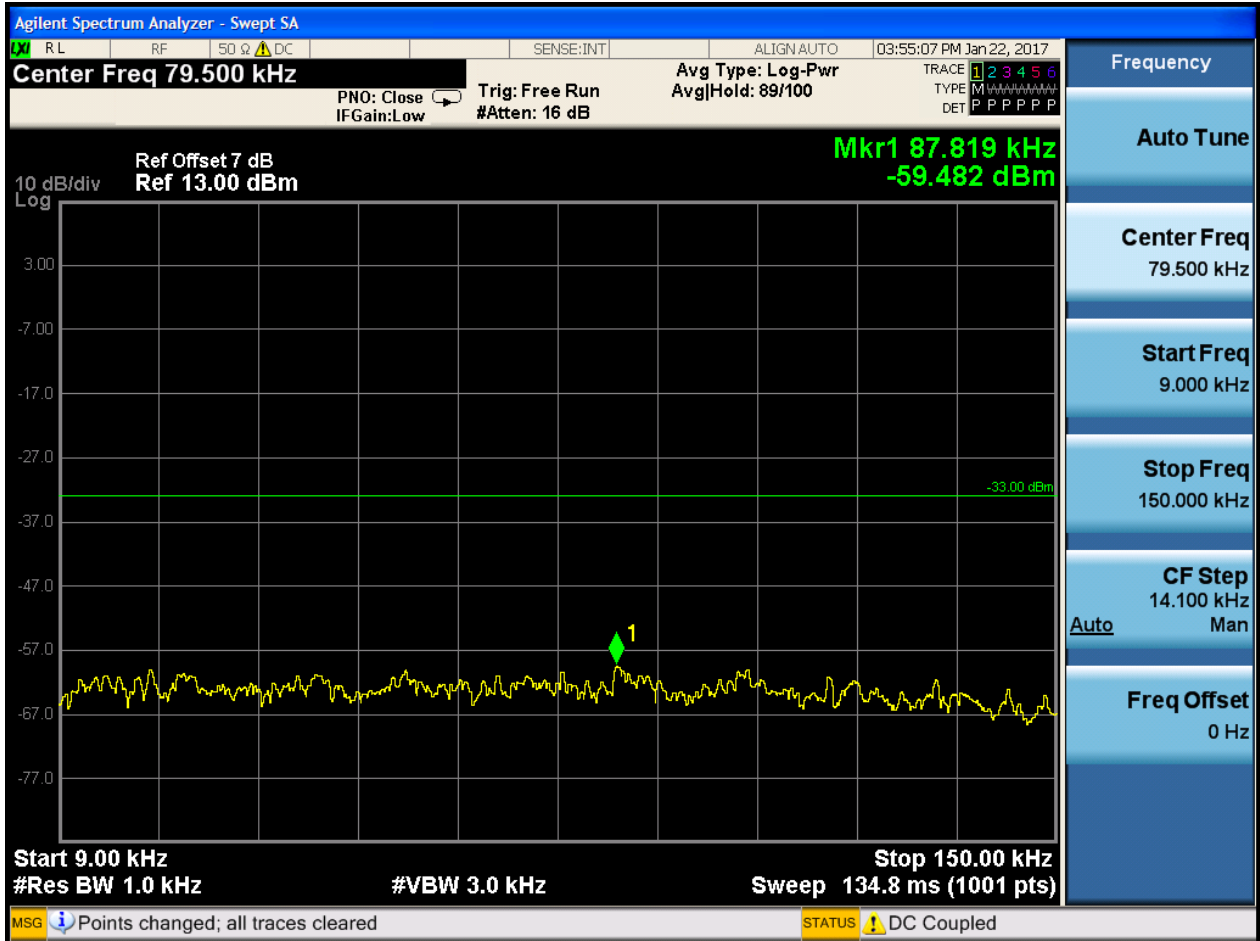

6.1.1.2.4.2 Test Channel = MCH

6.1.1.2.4.2.1 Test RB = RB1#0

6.1.1.2.4.3 Test Channel = HCH

6.1.1.2.4.3.1 Test RB = RB1#0

6.1.1.2.5 Test Bandwidth = 15

6.1.1.2.5.1 Test Channel = LCH

6.1.1.2.5.1.1 Test RB = RB1#0

6.1.1.2.5.2 Test Channel = MCH

6.1.1.2.5.2.1 Test RB = RB1#0

6.1.1.2.5.3 Test Channel = HCH

6.1.1.2.5.3.1 Test RB = RB1#0

7Appendix_G: Frequency Stability

7.1 For LTE

7.1.1Frequency Error vs. Voltage:

Test Band	Test Mode	Test Bandwidth (MHz)	Test Channel	Test Temp.	Test Volt.	Freq. Error [Hz]	Freq. vs. rated [ppm]	Verdict
BAND26	LTE/TM1	1.4	LCH	TN	VL	0.67	0.00081	PASS
					VN	-2.37	-0.00287	PASS
					VH	0.59	0.00072	PASS
			MCH	TN	VL	8.80	0.01052	PASS
					VN	6.78	0.00811	PASS
					VH	8.11	0.0097	PASS
			HCH	TN	VL	5.92	0.00698	PASS
					VN	4.28	0.00505	PASS
					VH	-4.25	-0.00501	PASS
		3	LCH	TN	VL	-2.95	-0.00357	PASS
					VN	-4.72	-0.00572	PASS
					VH	-1.59	-0.00193	PASS
			MCH	TN	VL	3.58	0.00428	PASS
					VN	-4.31	-0.00515	PASS
					VH	1.66	0.00198	PASS
			HCH	TN	VL	-2.65	-0.00313	PASS
					VN	-1.60	-0.00189	PASS
					VH	-3.71	-0.00438	PASS
		5	LCH	TN	VL	-1.03	-0.00125	PASS
					VN	-4.23	-0.00512	PASS
					VH	-3.05	-0.00369	PASS
			MCH	TN	VL	3.13	0.00374	PASS
					VN	3.40	0.00406	PASS
					VH	-1.09	-0.0013	PASS
			HCH	TN	VL	3.72	0.00439	PASS
					VN	-1.39	-0.00164	PASS
					VH	-2.26	-0.00267	PASS
10	LCH	TN	VL	-4.25	-0.00513	PASS		