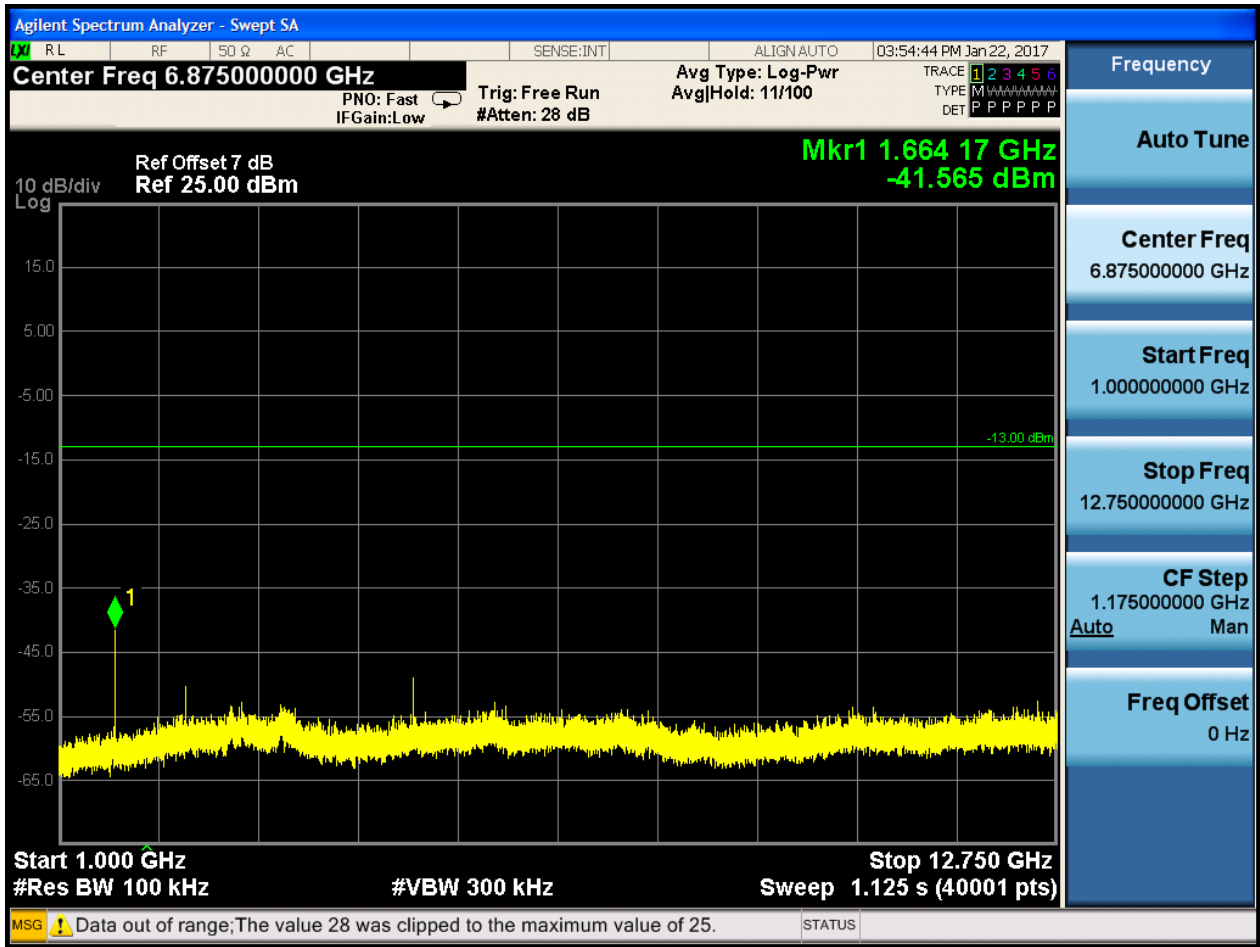

6.1.1.2.3.2 Test Channel = MCH

6.1.1.2.3.2.1 Test RB = RB1#0

6.1.1.2.3.3 Test Channel = HCH

6.1.1.2.3.3.1 Test RB = RB1#0

6.1.1.2.4 Test Bandwidth = 10

6.1.1.2.4.1 Test Channel = LCH

6.1.1.2.4.1.1 Test RB = RB1#0

6.1.1.2.4.2 Test Channel = MCH

6.1.1.2.4.2.1 Test RB = RB1#0

6.1.1.2.4.3 Test Channel = HCH

6.1.1.2.4.3.1 Test RB = RB1#0

6.1.1.2.5 Test Bandwidth = 15

6.1.1.2.5.1 Test Channel = LCH

6.1.1.2.5.1.1 Test RB = RB1#0