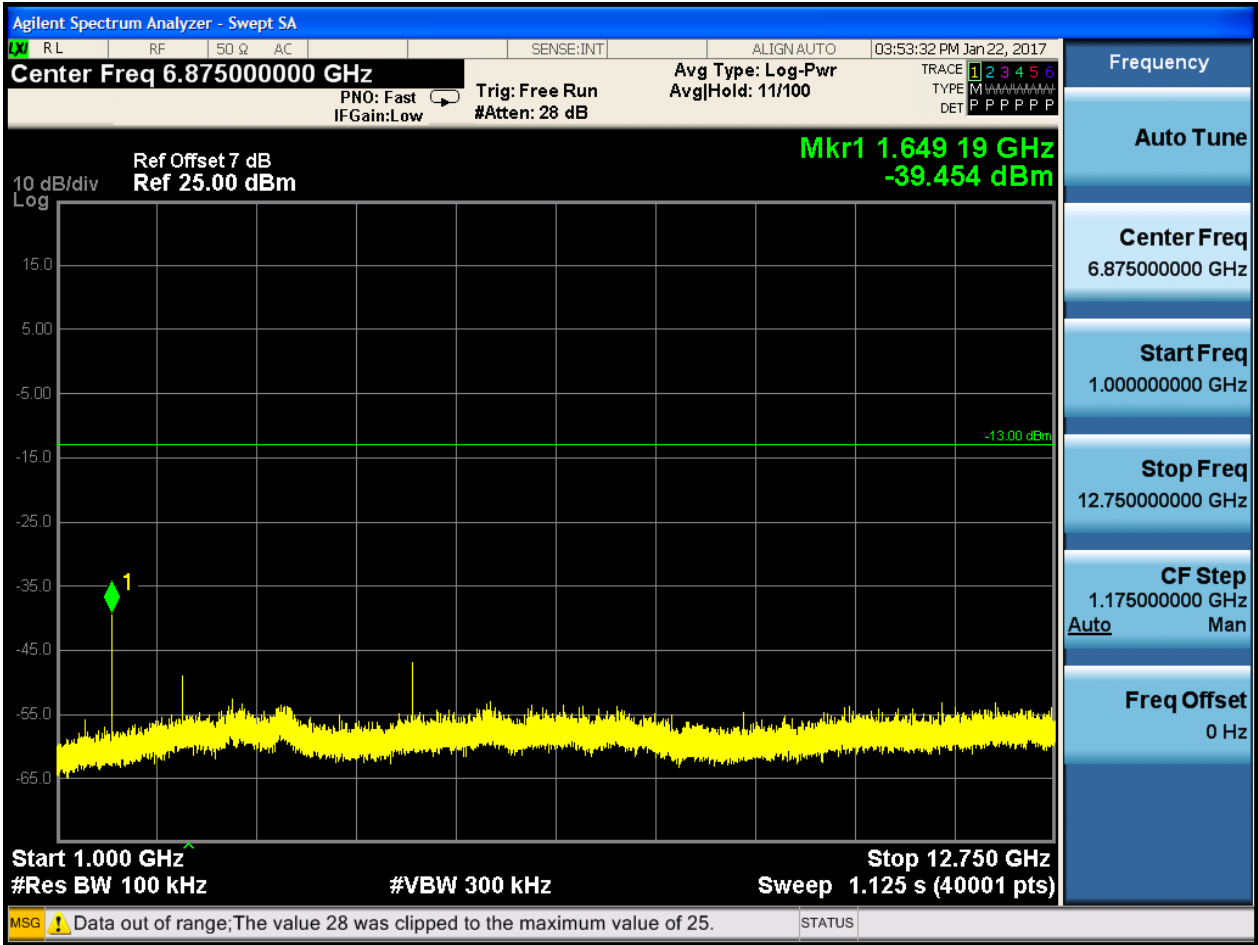

6.1.1.2.3.2 Test Channel = MCH

6.1.1.2.3.2.1 Test RB = RB1#0

6.1.1.2.3.3 Test Channel = HCH

6.1.1.2.3.3.1 Test RB = RB1#0

6.1.1.2.4 Test Bandwidth = 10

6.1.1.2.4.1 Test Channel = LCH

6.1.1.2.4.1.1 Test RB = RB1#0