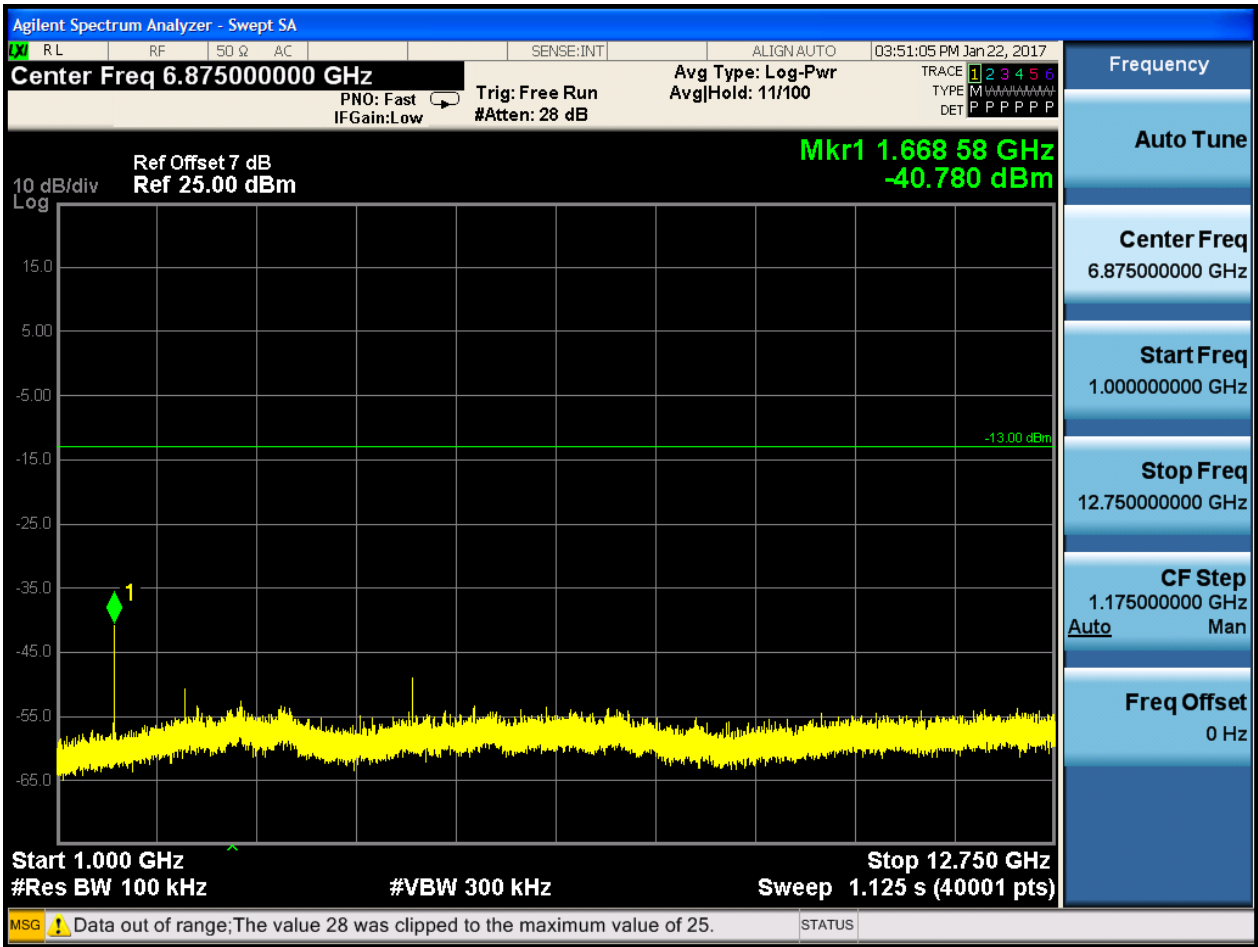

6.1.1.2.2 Test Channel = MCH

6.1.1.2.2.1 Test RB = RB1#0

6.1.1.2.2.3 Test Channel = HCH

6.1.1.2.2.3.1 Test RB = RB1#0

6.1.1.2.3 Test Bandwidth = 5

6.1.1.2.3.1 Test Channel = LCH

6.1.1.2.3.1.1 Test RB = RB1#0

6.1.1.2.3.2 Test Channel = MCH

6.1.1.2.3.2.1 Test RB = RB1#0

6.1.1.2.3.3 Test Channel = HCH

6.1.1.2.3.3.1 Test RB = RB1#0

6.1.1.2.4 Test Bandwidth = 10

6.1.1.2.4.1 Test Channel = LCH

6.1.1.2.4.1.1 Test RB = RB1#0