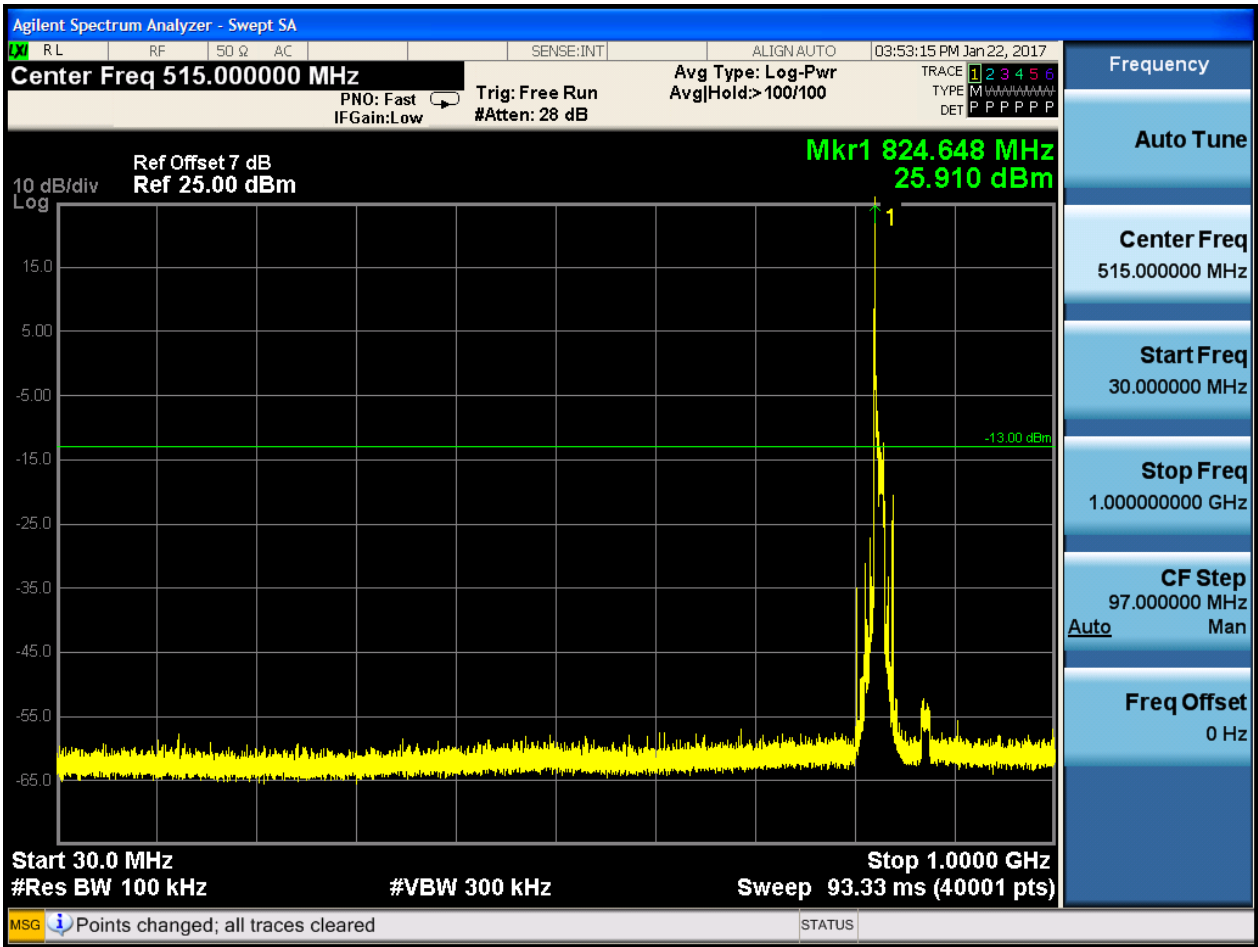

6.1.1.2.3.2 Test Channel = MCH

6.1.1.2.3.2.1 Test RB = RB1#0

6.1.1.2.3.3 Test Channel = HCH

6.1.1.2.3.3.1 Test RB = RB1#0

6.1.1.2.4 Test Bandwidth = 10

6.1.1.2.4.1 Test Channel = LCH

6.1.1.2.4.1.1 Test RB = RB1#0