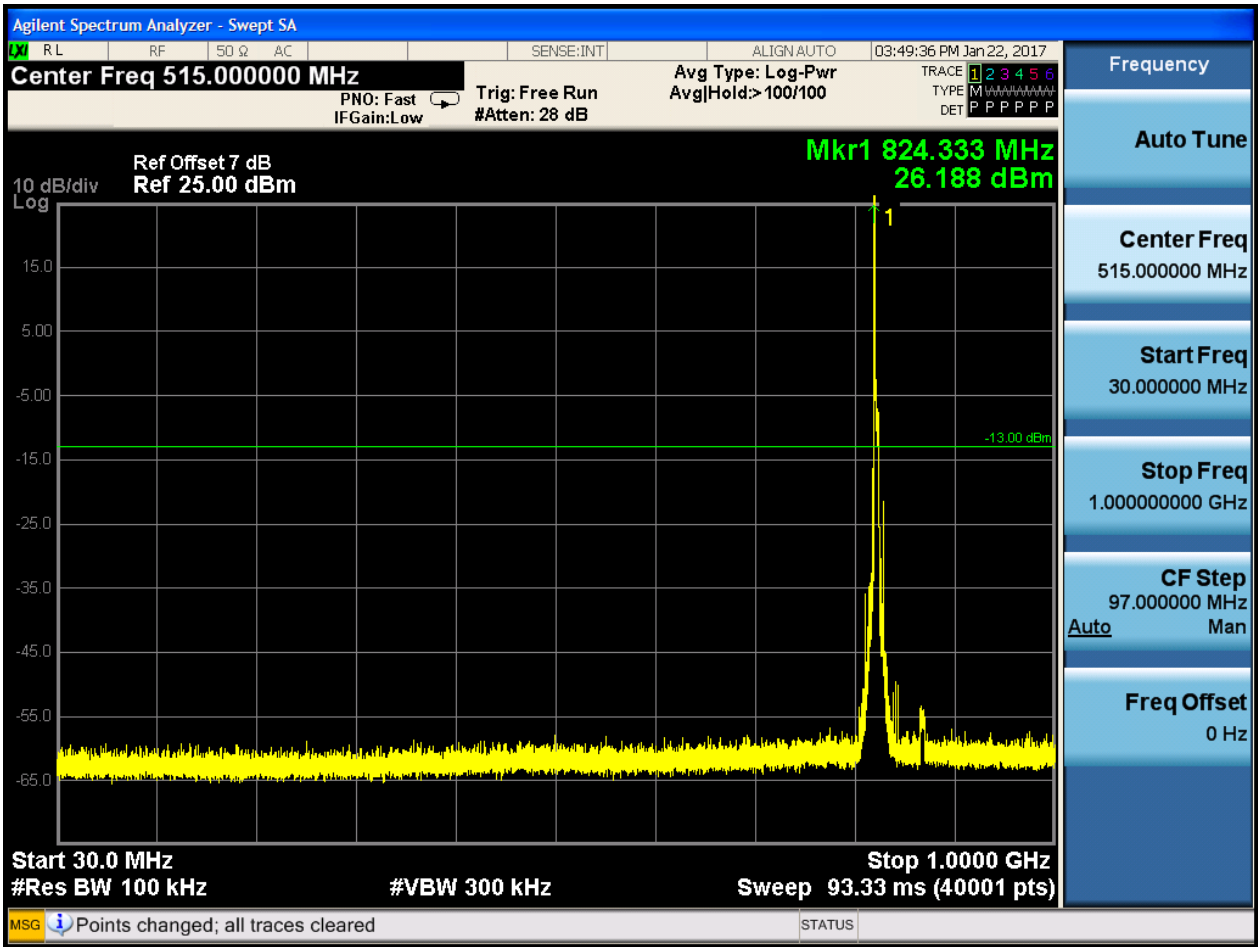

6.1.1.2.2 Test Channel = MCH

6.1.1.2.2.1 Test RB = RB1#0

6.1.1.2.2.3 Test Channel = HCH

6.1.1.2.2.3.1 Test RB = RB1#0

6.1.1.2.3 Test Bandwidth = 5

6.1.1.2.3.1 Test Channel = LCH

6.1.1.2.3.1.1 Test RB = RB1#0