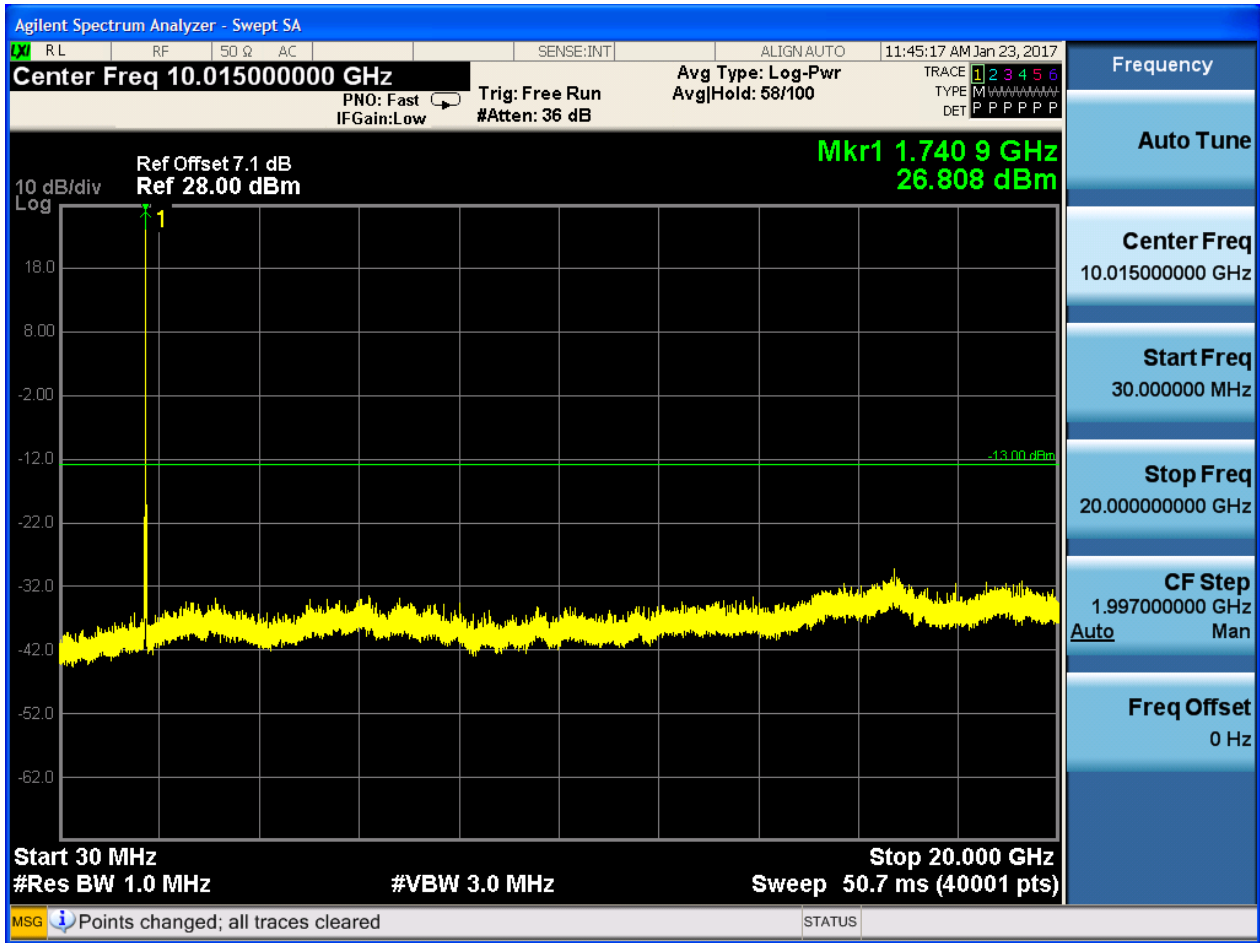

6.1.1.2.5.2 Test Channel = MCH

6.1.1.2.5.2.1 Test RB = RB1#0

6.1.1.2.5.3 Test Channel = HCH

6.1.1.2.5.3.1 Test RB = RB1#0

6.1.1.2.6 Test Bandwidth = 20

6.1.1.2.6.1 Test Channel = LCH

6.1.1.2.6.1.1 Test RB = RB1#0

6.1.1.2.6.2 Test Channel = MCH

6.1.1.2.6.2.1 Test RB = RB1#0

6.1.1.2.6.3 Test Channel = HCH

6.1.1.2.6.3.1 Test RB = RB1#0

7Appendix_G: Frequency Stability

7.1 For LTE

7.1.1Frequency Error vs. Voltage:

Test Band	Test Mode	Test Bandwidth (MHz)	Test Channel	Test Temp.	Test Volt.	Freq. Error [Hz]	Freq. vs. rated [ppm]	Verdict
BAND4	LTE/TM1	1.4	LCH	TN	VL	-5.19	-0.00303	PASS
					VN	-6.42	-0.00375	PASS
					VH	-3.23	-0.00189	PASS
			MCH	TN	VL	-11.69	-0.00675	PASS
					VN	1.16	0.00067	PASS
					VH	1.75	0.00101	PASS
			HCH	TN	VL	-1.53	-0.00087	PASS
					VN	-7.11	-0.00405	PASS
					VH	3.63	0.00207	PASS
		3	LCH	TN	VL	0.03	0.00002	PASS
					VN	-6.72	-0.00393	PASS
					VH	-2.13	-0.00124	PASS
			MCH	TN	VL	1.04	0.0006	PASS
					VN	1.53	0.00088	PASS
					VH	-0.21	-0.00012	PASS
			HCH	TN	VL	3.25	0.00185	PASS
					VN	-1.36	-0.00078	PASS
					VH	-1.32	-0.00075	PASS
		5	LCH	TN	VL	0.44	0.00026	PASS
					VN	5.18	0.00302	PASS
					VH	-0.67	-0.00039	PASS
			MCH	TN	VL	2.93	0.00169	PASS
					VN	0.40	0.00023	PASS
					VH	-5.31	-0.00306	PASS
			HCH	TN	VL	-0.23	-0.00013	PASS
					VN	-2.05	-0.00117	PASS
					VH	-1.06	-0.0006	PASS
10	LCH	TN	VL	-0.93	-0.00054	PASS		
			VN	-3.05	-0.00178	PASS		
			VH	4.05	0.00236	PASS		