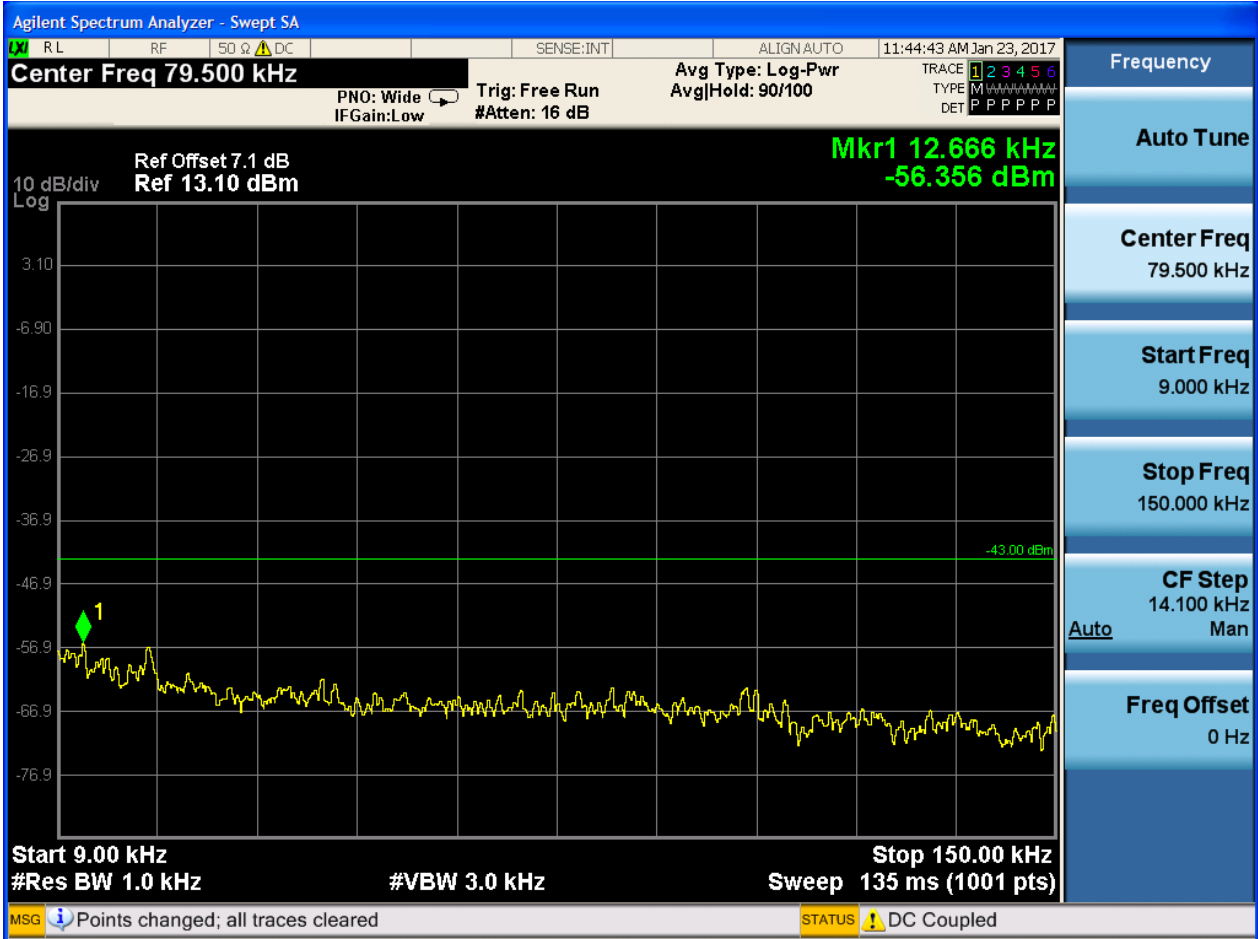

6.1.1.2.5.2 Test Channel = MCH

6.1.1.2.5.2.1 Test RB = RB1#0

6.1.1.2.5.3 Test Channel = HCH

6.1.1.2.5.3.1 Test RB = RB1#0

6.1.1.2.6 Test Bandwidth = 20

6.1.1.2.6.1 Test Channel = LCH

6.1.1.2.6.1.1 Test RB = RB1#0

6.1.1.2.6.2 Test Channel = MCH

6.1.1.2.6.2.1 Test RB = RB1#0

6.1.1.2.6.3 Test Channel = HCH

6.1.1.2.6.3.1 Test RB = RB1#0

7Appendix_G: Frequency Stability

7.1 For LTE

7.1.1Frequency Error vs. Voltage:

Test Band	Test Mode	Test Bandwidth (MHz)	Test Channel	Test Temp.	Test Volt.	Freq. Error [Hz]	Freq. vs. rated [ppm]	Verdict
BAND4	LTE/TM1	1.4	LCH	TN	VL	-5.19	-0.00303	PASS
					VN	-6.42	-0.00375	PASS
					VH	-3.23	-0.00189	PASS
			MCH	TN	VL	-11.69	-0.00675	PASS
					VN	1.16	0.00067	PASS
					VH	1.75	0.00101	PASS
			HCH	TN	VL	-1.53	-0.00087	PASS
					VN	-7.11	-0.00405	PASS
					VH	3.63	0.00207	PASS
		3	LCH	TN	VL	0.03	0.00002	PASS
					VN	-6.72	-0.00393	PASS
					VH	-2.13	-0.00124	PASS
			MCH	TN	VL	1.04	0.0006	PASS
					VN	1.53	0.00088	PASS
					VH	-0.21	-0.00012	PASS
			HCH	TN	VL	3.25	0.00185	PASS
					VN	-1.36	-0.00078	PASS
					VH	-1.32	-0.00075	PASS
		5	LCH	TN	VL	0.44	0.00026	PASS
					VN	5.18	0.00302	PASS
					VH	-0.67	-0.00039	PASS
			MCH	TN	VL	2.93	0.00169	PASS
					VN	0.40	0.00023	PASS
					VH	-5.31	-0.00306	PASS
			HCH	TN	VL	-0.23	-0.00013	PASS
					VN	-2.05	-0.00117	PASS
					VH	-1.06	-0.0006	PASS
10	LCH	TN	VL	-0.93	-0.00054	PASS		
			VN	-3.05	-0.00178	PASS		
			VH	4.05	0.00236	PASS		