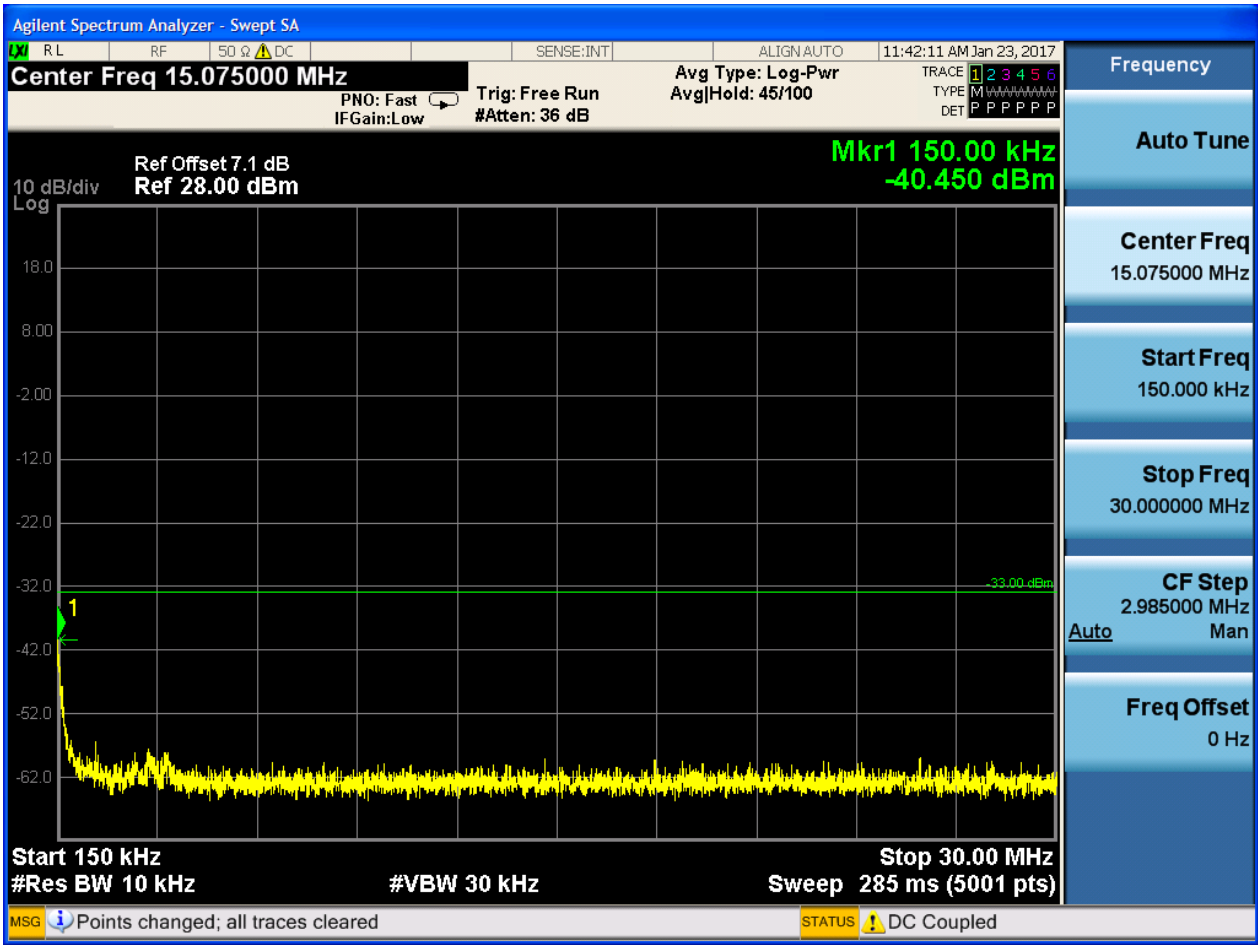

6.1.1.2.4.2 Test Channel = MCH

6.1.1.2.4.2.1 Test RB = RB1#0

6.1.1.2.4.3 Test Channel = HCH

6.1.1.2.4.3.1 Test RB = RB1#0

6.1.1.2.5 Test Bandwidth = 15

6.1.1.2.5.1 Test Channel = LCH

6.1.1.2.5.1.1 Test RB = RB1#0