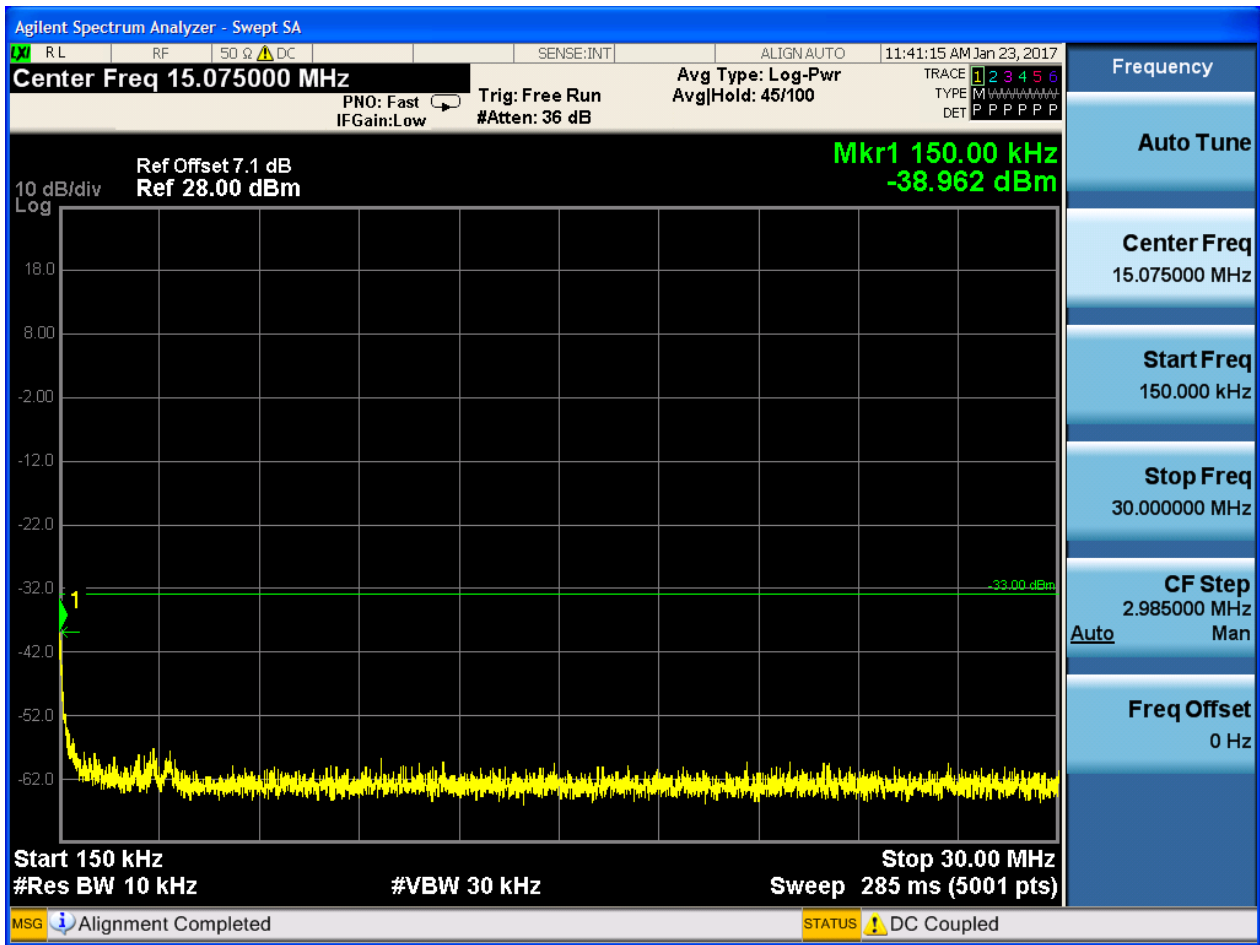

6.1.1.2.4.2 Test Channel = MCH

6.1.1.2.4.2.1 Test RB = RB1#0

6.1.1.2.4.3 Test Channel = HCH

6.1.1.2.4.3.1 Test RB = RB1#0

6.1.1.2.5 Test Bandwidth = 15

6.1.1.2.5.1 Test Channel = LCH

6.1.1.2.5.1.1 Test RB = RB1#0