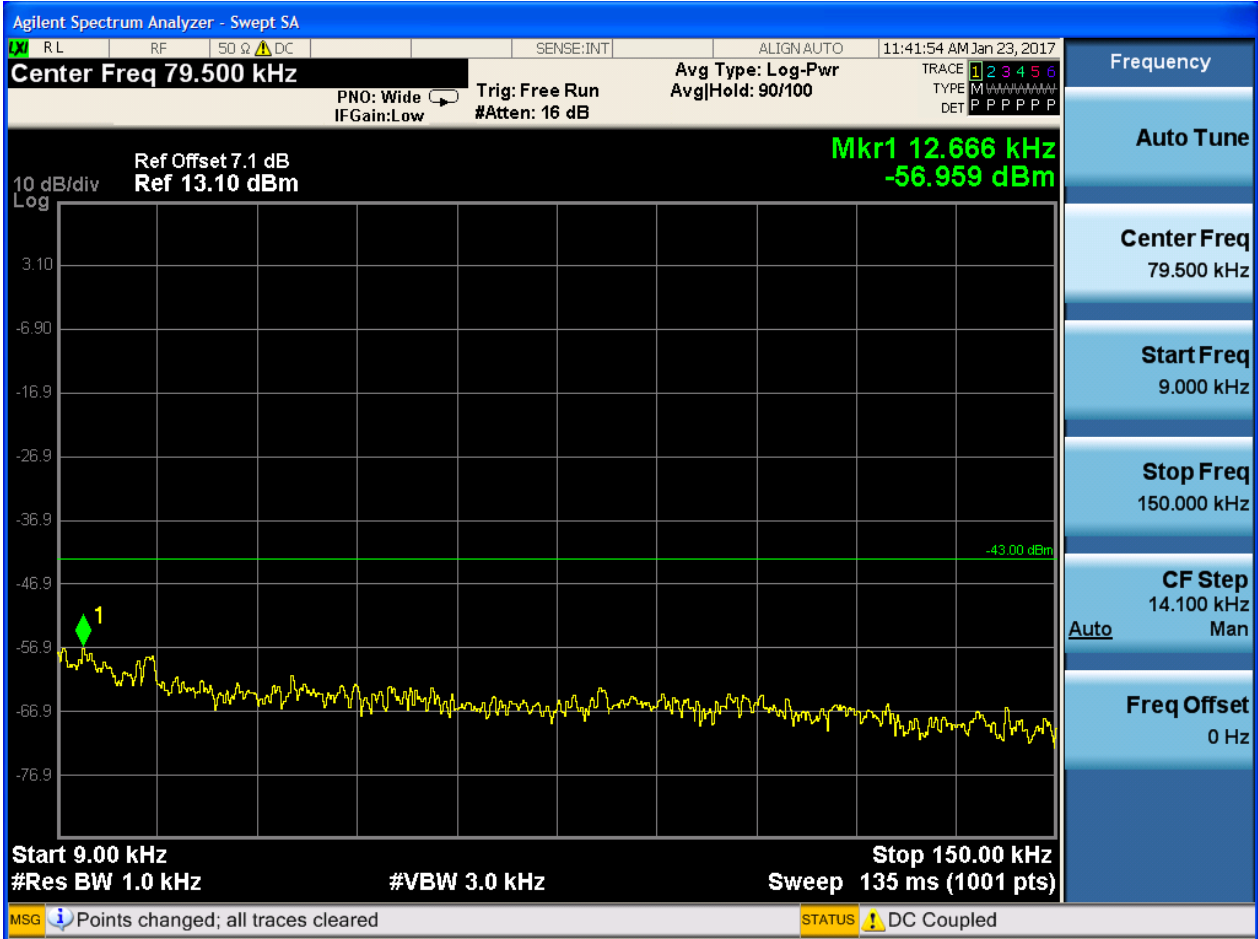

6.1.1.2.4.2 Test Channel = MCH

6.1.1.2.4.2.1 Test RB = RB1#0

6.1.1.2.4.3 Test Channel = HCH

6.1.1.2.4.3.1 Test RB = RB1#0

6.1.1.2.5 Test Bandwidth = 15

6.1.1.2.5.1 Test Channel = LCH

6.1.1.2.5.1.1 Test RB = RB1#0

6.1.1.2.5.2 Test Channel = MCH

6.1.1.2.5.2.1 Test RB = RB1#0

6.1.1.2.5.3 Test Channel = HCH

6.1.1.2.5.3.1 Test RB = RB1#0

6.1.1.2.6 Test Bandwidth = 20

6.1.1.2.6.1 Test Channel = LCH

6.1.1.2.6.1.1 Test RB = RB1#0