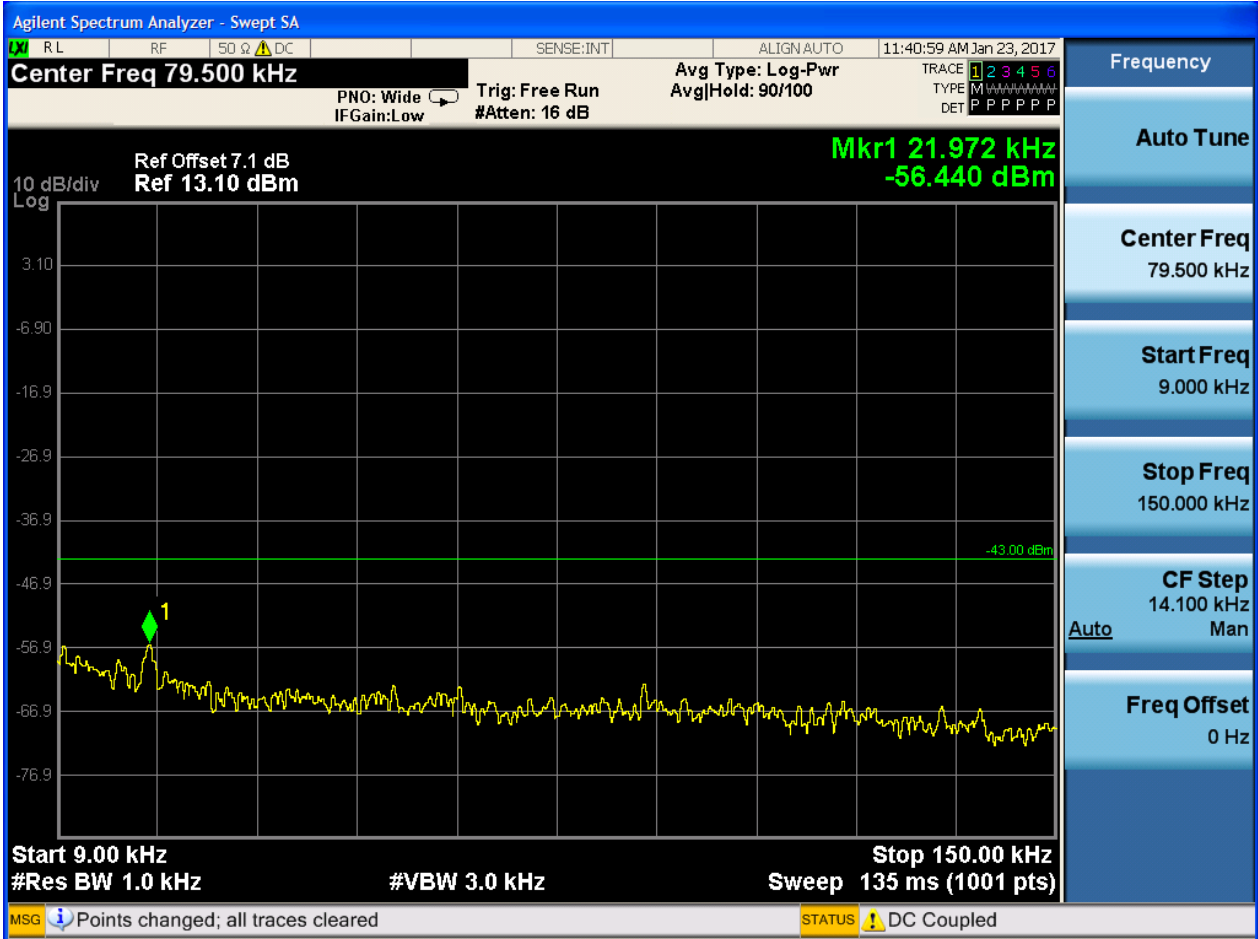

6.1.1.2.4.2 Test Channel = MCH

6.1.1.2.4.2.1 Test RB = RB1#0

6.1.1.2.4.3 Test Channel = HCH

6.1.1.2.4.3.1 Test RB = RB1#0

6.1.1.2.5 Test Bandwidth = 15

6.1.1.2.5.1 Test Channel = LCH

6.1.1.2.5.1.1 Test RB = RB1#0

6.1.1.2.5.2 Test Channel = MCH

6.1.1.2.5.2.1 Test RB = RB1#0

6.1.1.2.5.3 Test Channel = HCH

6.1.1.2.5.3.1 Test RB = RB1#0

6.1.1.2.6 Test Bandwidth = 20

6.1.1.2.6.1 Test Channel = LCH

6.1.1.2.6.1.1 Test RB = RB1#0