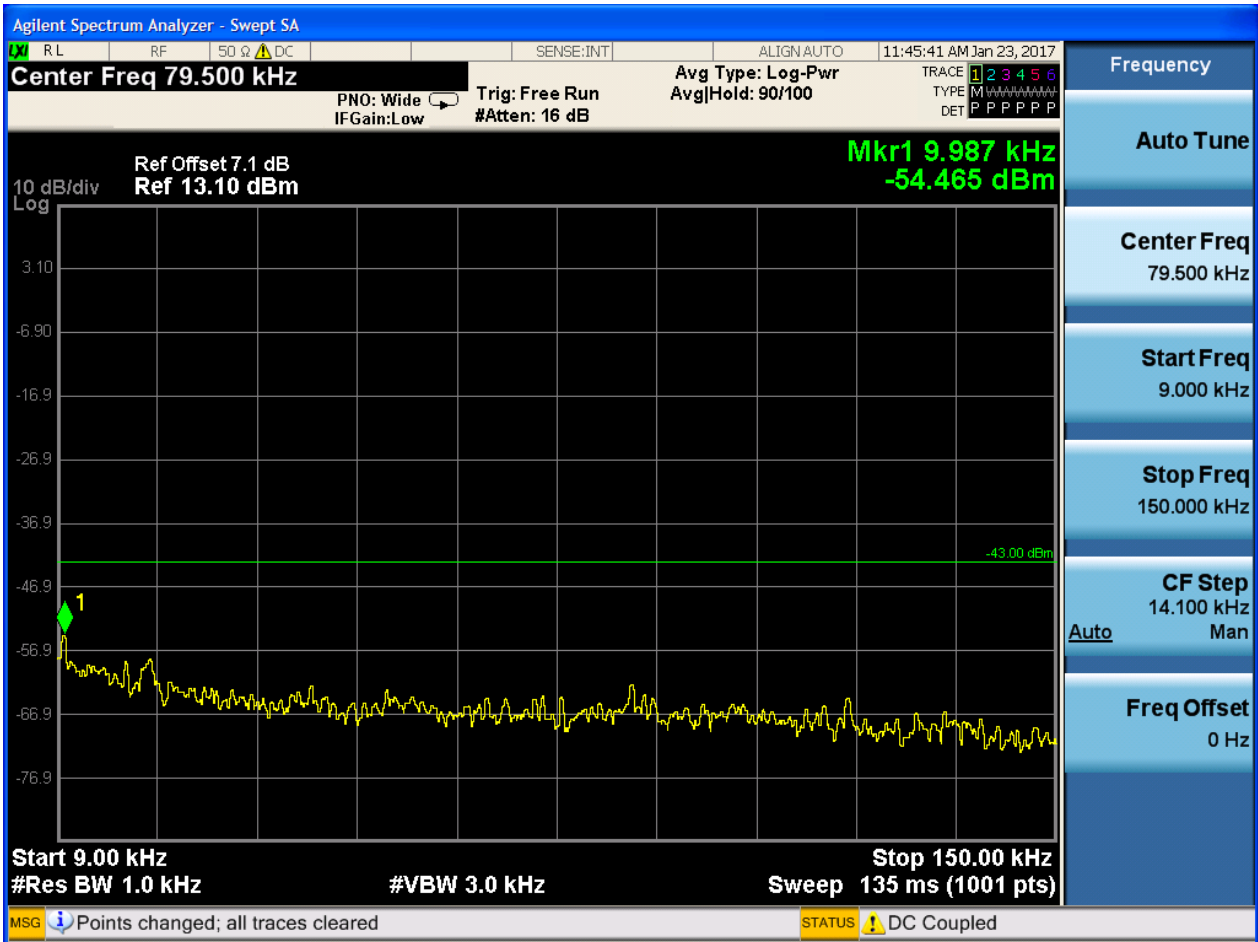

6.1.1.2.5.2 Test Channel = MCH

6.1.1.2.5.2.1 Test RB = RB1#0

6.1.1.2.5.3 Test Channel = HCH

6.1.1.2.5.3.1 Test RB = RB1#0

6.1.1.2.6 Test Bandwidth = 20

6.1.1.2.6.1 Test Channel = LCH

6.1.1.2.6.1.1 Test RB = RB1#0

6.1.1.2.6.2 Test Channel = MCH

6.1.1.2.6.2.1 Test RB = RB1#0

6.1.1.2.6.3 Test Channel = HCH

6.1.1.2.6.3.1 Test RB = RB1#0

7Appendix_G: Frequency Stability

7.1 For LTE

7.1.1Frequency Error vs. Voltage:

Test Band	Test Mode	Test Bandwidth (MHz)	Test Channel	Test Temp.	Test Volt.	Freq. Error [Hz]	Freq. vs. rated [ppm]	Verdict
BAND4	LTE/TM1	1.4	LCH	TN	VL	-5.19	-0.00303	PASS
					VN	-6.42	-0.00375	PASS
					VH	-3.23	-0.00189	PASS
			MCH	TN	VL	-11.69	-0.00675	PASS
					VN	1.16	0.00067	PASS
					VH	1.75	0.00101	PASS
			HCH	TN	VL	-1.53	-0.00087	PASS
					VN	-7.11	-0.00405	PASS
					VH	3.63	0.00207	PASS
		3	LCH	TN	VL	0.03	0.00002	PASS
					VN	-6.72	-0.00393	PASS
					VH	-2.13	-0.00124	PASS
			MCH	TN	VL	1.04	0.0006	PASS
					VN	1.53	0.00088	PASS
					VH	-0.21	-0.00012	PASS
			HCH	TN	VL	3.25	0.00185	PASS
					VN	-1.36	-0.00078	PASS
					VH	-1.32	-0.00075	PASS
		5	LCH	TN	VL	0.44	0.00026	PASS
					VN	5.18	0.00302	PASS
					VH	-0.67	-0.00039	PASS
			MCH	TN	VL	2.93	0.00169	PASS
					VN	0.40	0.00023	PASS
					VH	-5.31	-0.00306	PASS
			HCH	TN	VL	-0.23	-0.00013	PASS
					VN	-2.05	-0.00117	PASS
					VH	-1.06	-0.0006	PASS
10	LCH	TN	VL	-0.93	-0.00054	PASS		
			VN	-3.05	-0.00178	PASS		
			VH	4.05	0.00236	PASS		