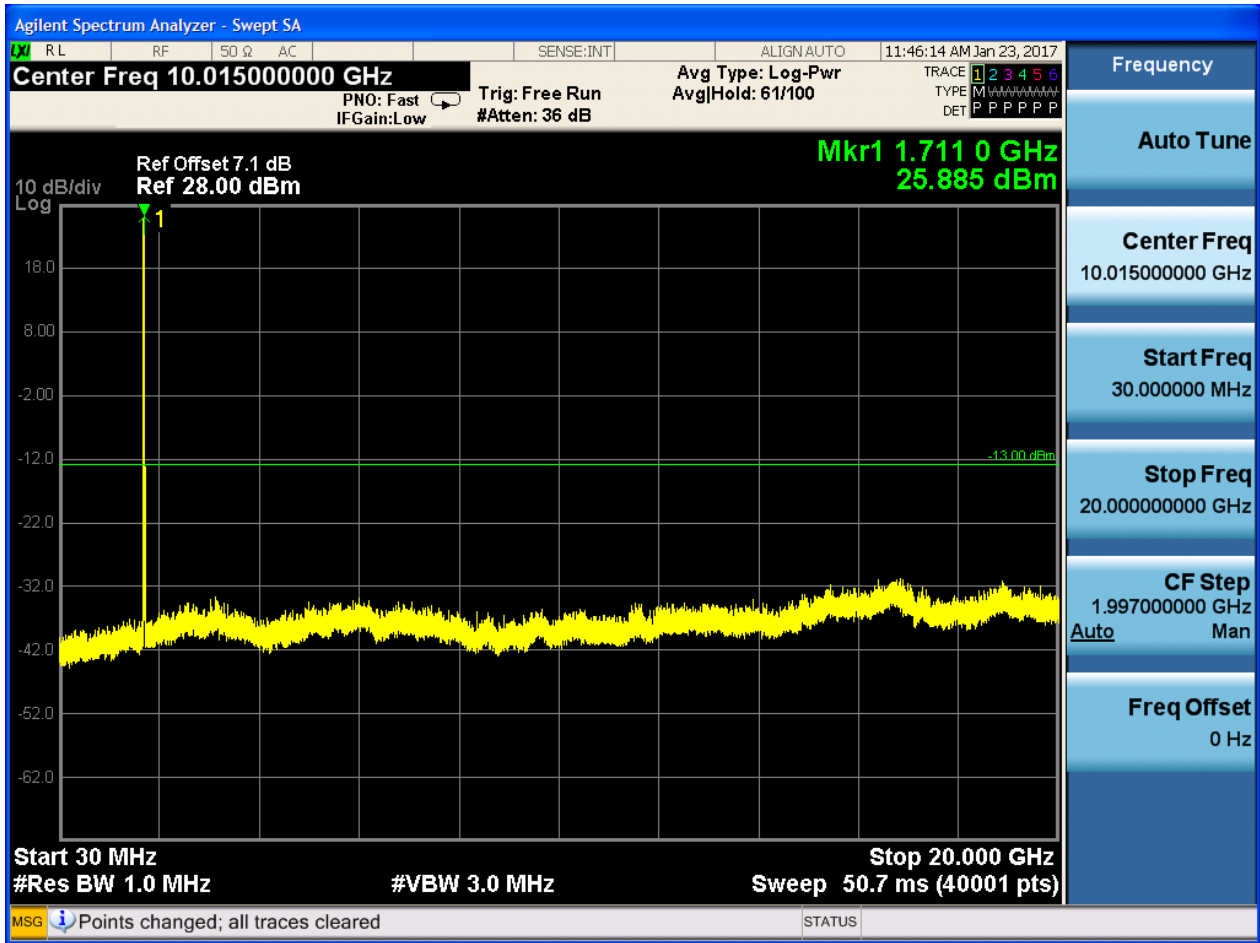

6.1.1.2.5.2 Test Channel = MCH

6.1.1.2.5.2.1 Test RB = RB1#0

6.1.1.2.5.3 Test Channel = HCH

6.1.1.2.5.3.1 Test RB = RB1#0

6.1.1.2.6 Test Bandwidth = 20

6.1.1.2.6.1 Test Channel = LCH

6.1.1.2.6.1.1 Test RB = RB1#0

6.1.1.2.6.2 Test Channel = MCH

6.1.1.2.6.2.1 Test RB = RB1#0

6.1.1.2.6.3 Test Channel = HCH

6.1.1.2.6.3.1 Test RB = RB1#0

7Appendix_G: Frequency Stability

7.1 For LTE

7.1.1Frequency Error vs. Voltage:

Test Band	Test Mode	Test Bandwidth (MHz)	Test Channel	Test Temp.	Test Volt.	Freq. Error [Hz]	Freq. vs. rated [ppm]	Verdict
BAND4	LTE/TM1	1.4	LCH	TN	VL	-5.19	-0.00303	PASS
					VN	-6.42	-0.00375	PASS
					VH	-3.23	-0.00189	PASS
			MCH	TN	VL	-11.69	-0.00675	PASS
					VN	1.16	0.00067	PASS
					VH	1.75	0.00101	PASS
			HCH	TN	VL	-1.53	-0.00087	PASS
					VN	-7.11	-0.00405	PASS
					VH	3.63	0.00207	PASS
		3	LCH	TN	VL	0.03	0.00002	PASS
					VN	-6.72	-0.00393	PASS
					VH	-2.13	-0.00124	PASS
			MCH	TN	VL	1.04	0.0006	PASS
					VN	1.53	0.00088	PASS
					VH	-0.21	-0.00012	PASS
			HCH	TN	VL	3.25	0.00185	PASS
					VN	-1.36	-0.00078	PASS
					VH	-1.32	-0.00075	PASS
		5	LCH	TN	VL	0.44	0.00026	PASS
					VN	5.18	0.00302	PASS
					VH	-0.67	-0.00039	PASS
			MCH	TN	VL	2.93	0.00169	PASS
					VN	0.40	0.00023	PASS
					VH	-5.31	-0.00306	PASS
			HCH	TN	VL	-0.23	-0.00013	PASS
					VN	-2.05	-0.00117	PASS
					VH	-1.06	-0.0006	PASS
10	LCH	TN	VL	-0.93	-0.00054	PASS		
			VN	-3.05	-0.00178	PASS		
			VH	4.05	0.00236	PASS		