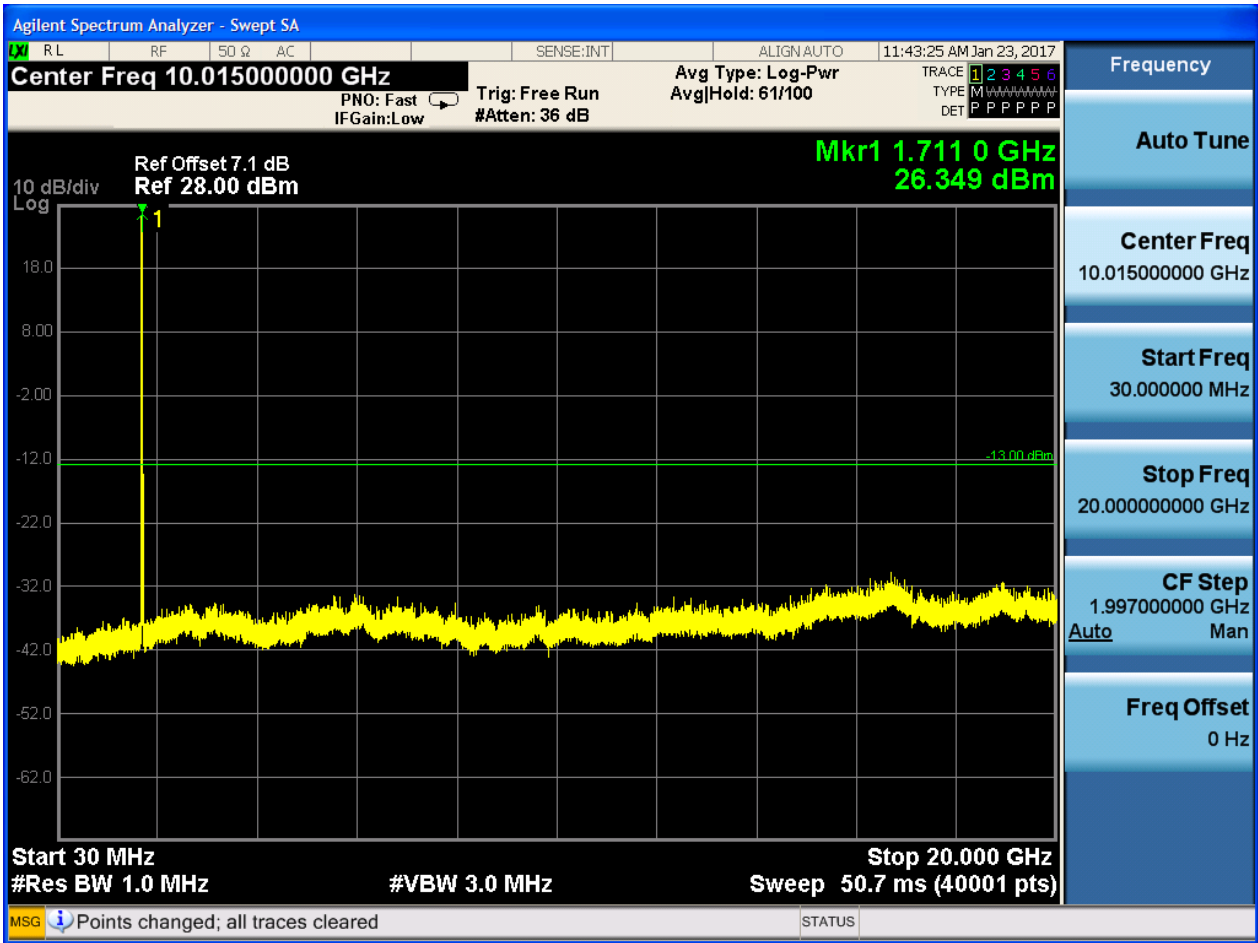

6.1.1.2.4.2 Test Channel = MCH

6.1.1.2.4.2.1 Test RB = RB1#0

6.1.1.2.4.3 Test Channel = HCH

6.1.1.2.4.3.1 Test RB = RB1#0

6.1.1.2.5 Test Bandwidth = 15

6.1.1.2.5.1 Test Channel = LCH

6.1.1.2.5.1.1 Test RB = RB1#0