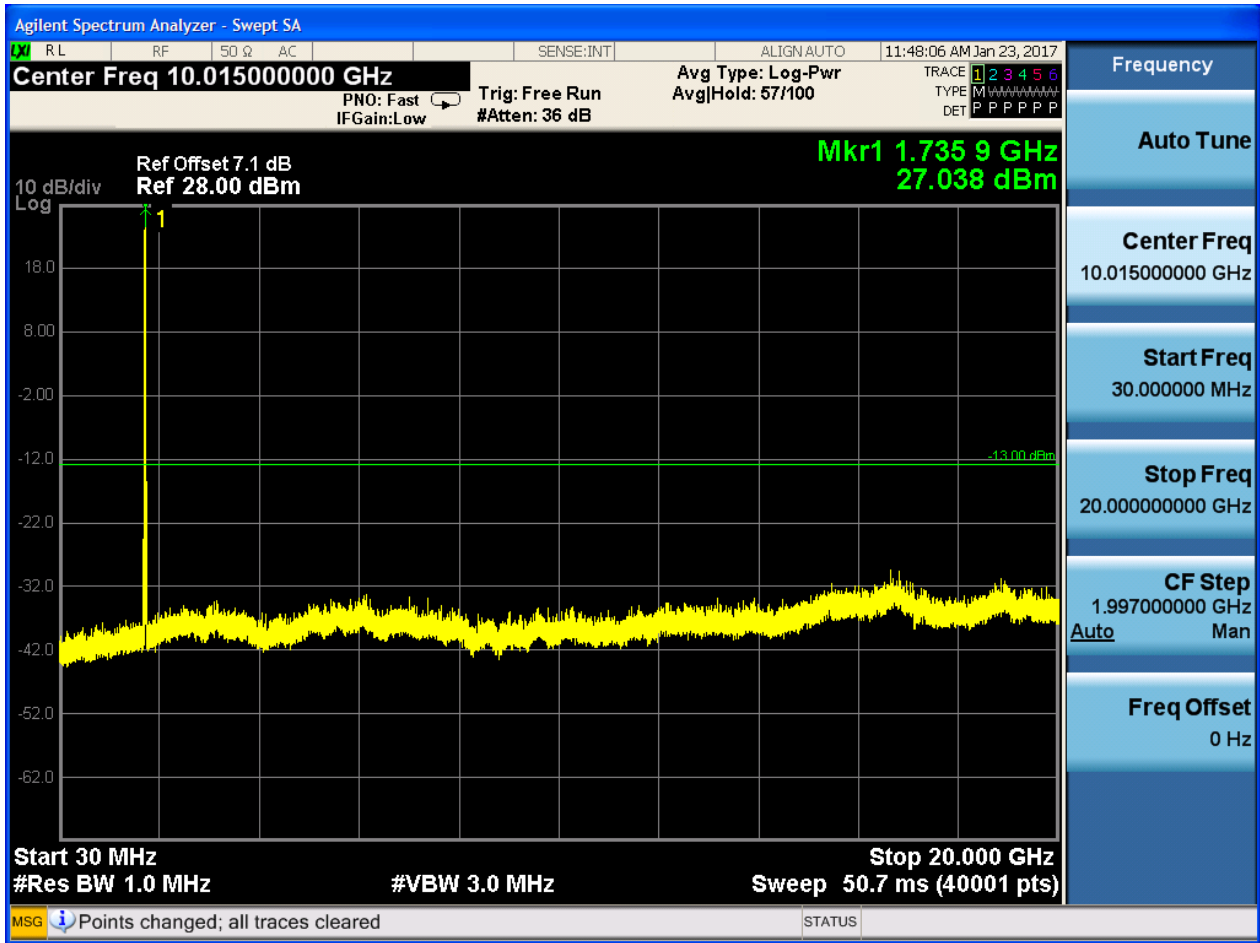

6.1.1.2.6.2 Test Channel = MCH

6.1.1.2.6.2.1 Test RB = RB1#0

6.1.1.2.6.3 Test Channel = HCH

6.1.1.2.6.3.1 Test RB = RB1#0

7Appendix_G: Frequency Stability

7.1 For LTE

7.1.1Frequency Error vs. Voltage:

Test Band	Test Mode	Test Bandwidth (MHz)	Test Channel	Test Temp.	Test Volt.	Freq. Error [Hz]	Freq. vs. rated [ppm]	Verdict
BAND4	LTE/TM1	1.4	LCH	TN	VL	-5.19	-0.00303	PASS
					VN	-6.42	-0.00375	PASS
					VH	-3.23	-0.00189	PASS
			MCH	TN	VL	-11.69	-0.00675	PASS
					VN	1.16	0.00067	PASS
					VH	1.75	0.00101	PASS
			HCH	TN	VL	-1.53	-0.00087	PASS
					VN	-7.11	-0.00405	PASS
					VH	3.63	0.00207	PASS
		3	LCH	TN	VL	0.03	0.00002	PASS
					VN	-6.72	-0.00393	PASS
					VH	-2.13	-0.00124	PASS
			MCH	TN	VL	1.04	0.0006	PASS
					VN	1.53	0.00088	PASS
					VH	-0.21	-0.00012	PASS
			HCH	TN	VL	3.25	0.00185	PASS
					VN	-1.36	-0.00078	PASS
					VH	-1.32	-0.00075	PASS
		5	LCH	TN	VL	0.44	0.00026	PASS
					VN	5.18	0.00302	PASS
					VH	-0.67	-0.00039	PASS
			MCH	TN	VL	2.93	0.00169	PASS
					VN	0.40	0.00023	PASS
					VH	-5.31	-0.00306	PASS
			HCH	TN	VL	-0.23	-0.00013	PASS
					VN	-2.05	-0.00117	PASS
					VH	-1.06	-0.0006	PASS
10	LCH	TN	VL	-0.93	-0.00054	PASS		
			VN	-3.05	-0.00178	PASS		
			VH	4.05	0.00236	PASS		