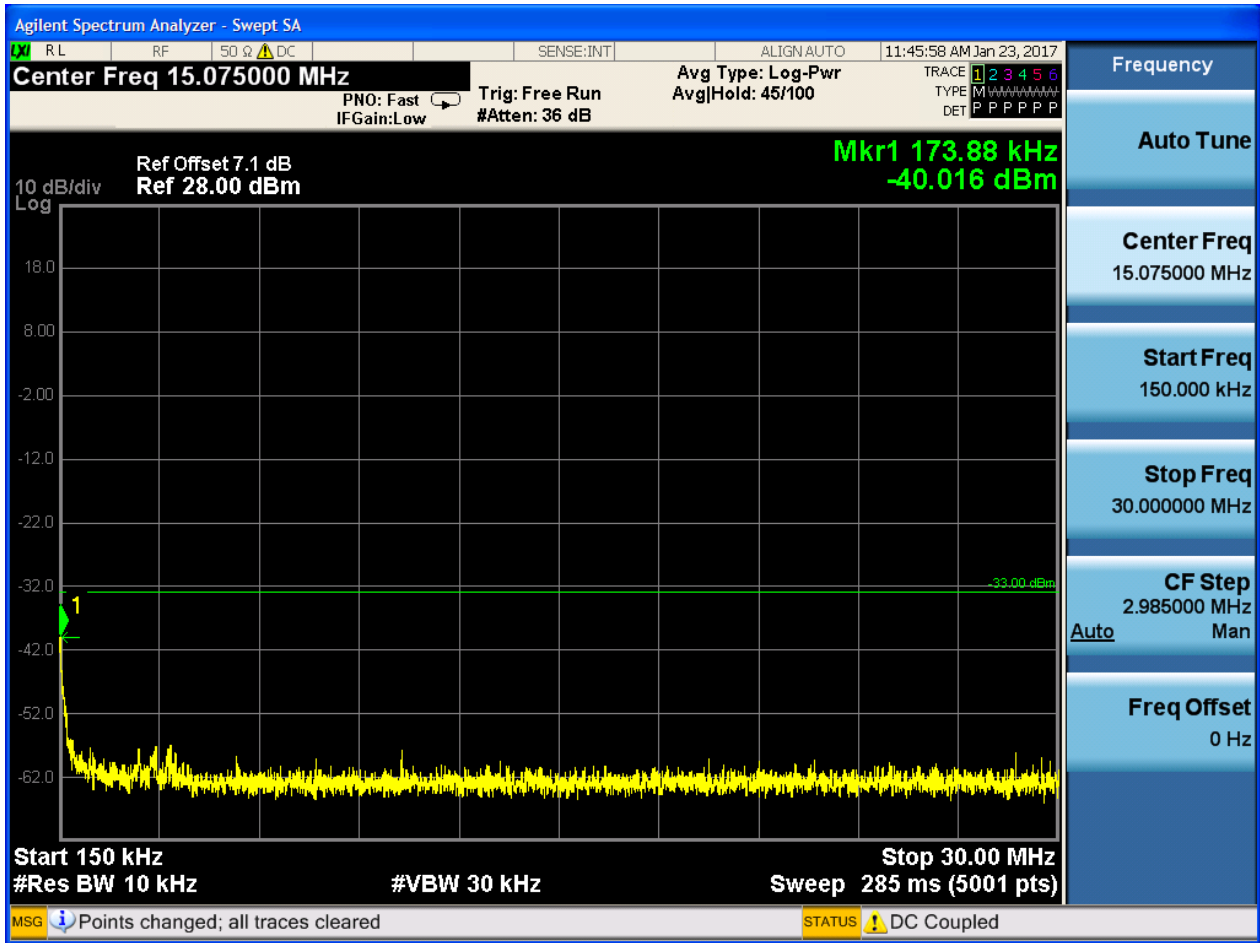

6.1.1.2.5.2 Test Channel = MCH

6.1.1.2.5.2.1 Test RB = RB1#0

6.1.1.2.5.3 Test Channel = HCH

6.1.1.2.5.3.1 Test RB = RB1#0

6.1.1.2.6 Test Bandwidth = 20

6.1.1.2.6.1 Test Channel = LCH

6.1.1.2.6.1.1 Test RB = RB1#0

6.1.1.2.6.2 Test Channel = MCH

6.1.1.2.6.2.1 Test RB = RB1#0

6.1.1.2.6.3 Test Channel = HCH

6.1.1.2.6.3.1 Test RB = RB1#0

7Appendix_G: Frequency Stability

7.1 For LTE

7.1.1Frequency Error vs. Voltage:

Test Band	Test Mode	Test Bandwidth (MHz)	Test Channel	Test Temp.	Test Volt.	Freq. Error [Hz]	Freq. vs. rated [ppm]	Verdict
BAND4	LTE/TM1	1.4	LCH	TN	VL	-5.19	-0.00303	PASS
					VN	-6.42	-0.00375	PASS
					VH	-3.23	-0.00189	PASS
			MCH	TN	VL	-11.69	-0.00675	PASS
					VN	1.16	0.00067	PASS
					VH	1.75	0.00101	PASS
			HCH	TN	VL	-1.53	-0.00087	PASS
					VN	-7.11	-0.00405	PASS
					VH	3.63	0.00207	PASS
		3	LCH	TN	VL	0.03	0.00002	PASS
					VN	-6.72	-0.00393	PASS
					VH	-2.13	-0.00124	PASS
			MCH	TN	VL	1.04	0.0006	PASS
					VN	1.53	0.00088	PASS
					VH	-0.21	-0.00012	PASS
			HCH	TN	VL	3.25	0.00185	PASS
					VN	-1.36	-0.00078	PASS
					VH	-1.32	-0.00075	PASS
		5	LCH	TN	VL	0.44	0.00026	PASS
					VN	5.18	0.00302	PASS
					VH	-0.67	-0.00039	PASS
			MCH	TN	VL	2.93	0.00169	PASS
					VN	0.40	0.00023	PASS
					VH	-5.31	-0.00306	PASS
			HCH	TN	VL	-0.23	-0.00013	PASS
					VN	-2.05	-0.00117	PASS
					VH	-1.06	-0.0006	PASS
10	LCH	TN	VL	-0.93	-0.00054	PASS		
			VN	-3.05	-0.00178	PASS		
			VH	4.05	0.00236	PASS		