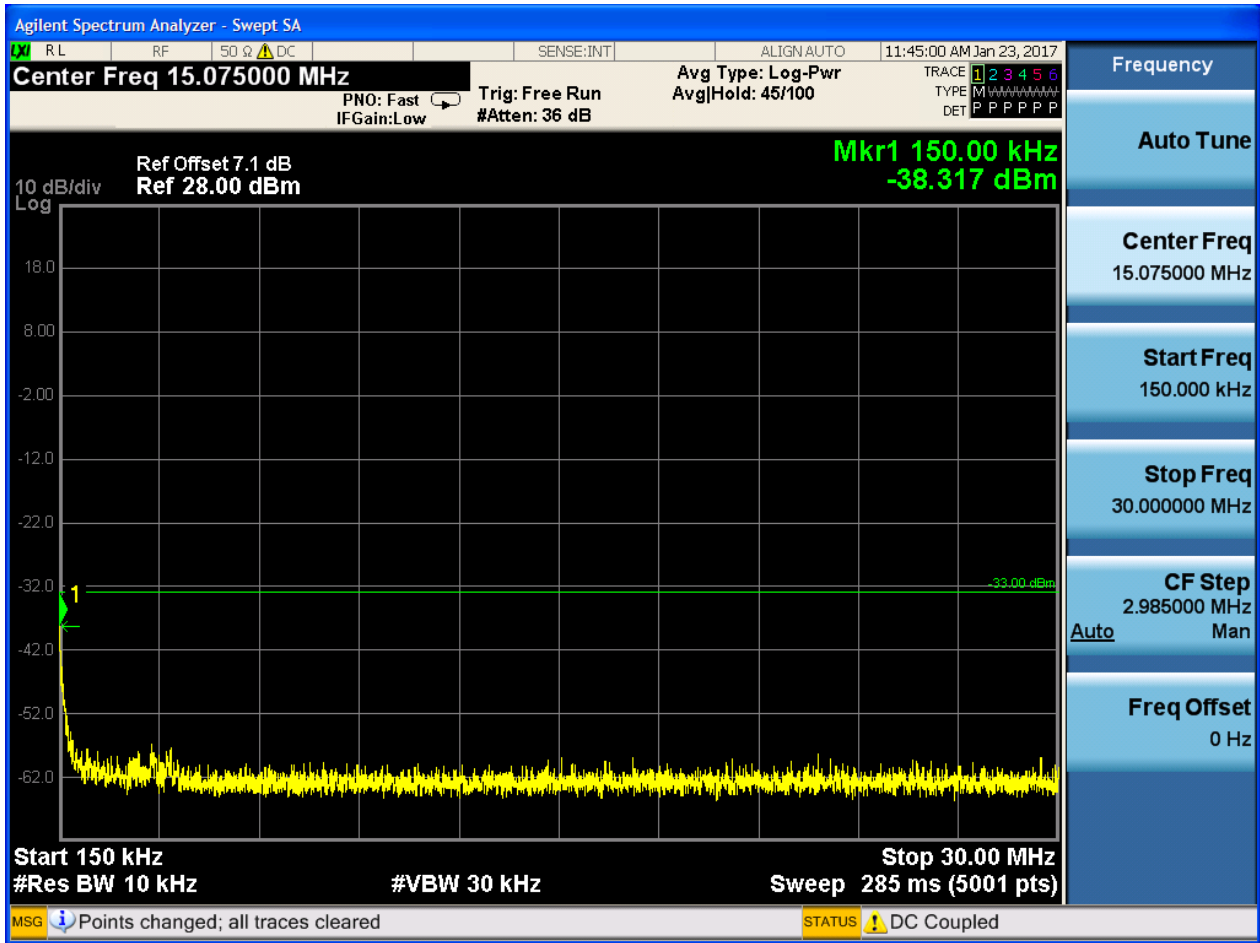

6.1.1.2.5.2 Test Channel = MCH

6.1.1.2.5.2.1 Test RB = RB1#0

6.1.1.2.5.3 Test Channel = HCH

6.1.1.2.5.3.1 Test RB = RB1#0

6.1.1.2.6 Test Bandwidth = 20

6.1.1.2.6.1 Test Channel = LCH

6.1.1.2.6.1.1 Test RB = RB1#0

6.1.1.2.6.2 Test Channel = MCH

6.1.1.2.6.2.1 Test RB = RB1#0

6.1.1.2.6.3 Test Channel = HCH

6.1.1.2.6.3.1 Test RB = RB1#0

7Appendix_G: Frequency Stability

7.1 For LTE

7.1.1Frequency Error vs. Voltage:

Test Band	Test Mode	Test Bandwidth (MHz)	Test Channel	Test Temp.	Test Volt.	Freq. Error [Hz]	Freq. vs. rated [ppm]	Verdict
BAND4	LTE/TM1	1.4	LCH	TN	VL	-5.19	-0.00303	PASS
					VN	-6.42	-0.00375	PASS
					VH	-3.23	-0.00189	PASS
			MCH	TN	VL	-11.69	-0.00675	PASS
					VN	1.16	0.00067	PASS
					VH	1.75	0.00101	PASS
			HCH	TN	VL	-1.53	-0.00087	PASS
					VN	-7.11	-0.00405	PASS
					VH	3.63	0.00207	PASS
		3	LCH	TN	VL	0.03	0.00002	PASS
					VN	-6.72	-0.00393	PASS
					VH	-2.13	-0.00124	PASS
			MCH	TN	VL	1.04	0.0006	PASS
					VN	1.53	0.00088	PASS
					VH	-0.21	-0.00012	PASS
			HCH	TN	VL	3.25	0.00185	PASS
					VN	-1.36	-0.00078	PASS
					VH	-1.32	-0.00075	PASS
		5	LCH	TN	VL	0.44	0.00026	PASS
					VN	5.18	0.00302	PASS
					VH	-0.67	-0.00039	PASS
			MCH	TN	VL	2.93	0.00169	PASS
					VN	0.40	0.00023	PASS
					VH	-5.31	-0.00306	PASS
			HCH	TN	VL	-0.23	-0.00013	PASS
					VN	-2.05	-0.00117	PASS
					VH	-1.06	-0.0006	PASS
10	LCH	TN	VL	-0.93	-0.00054	PASS		
			VN	-3.05	-0.00178	PASS		
			VH	4.05	0.00236	PASS		