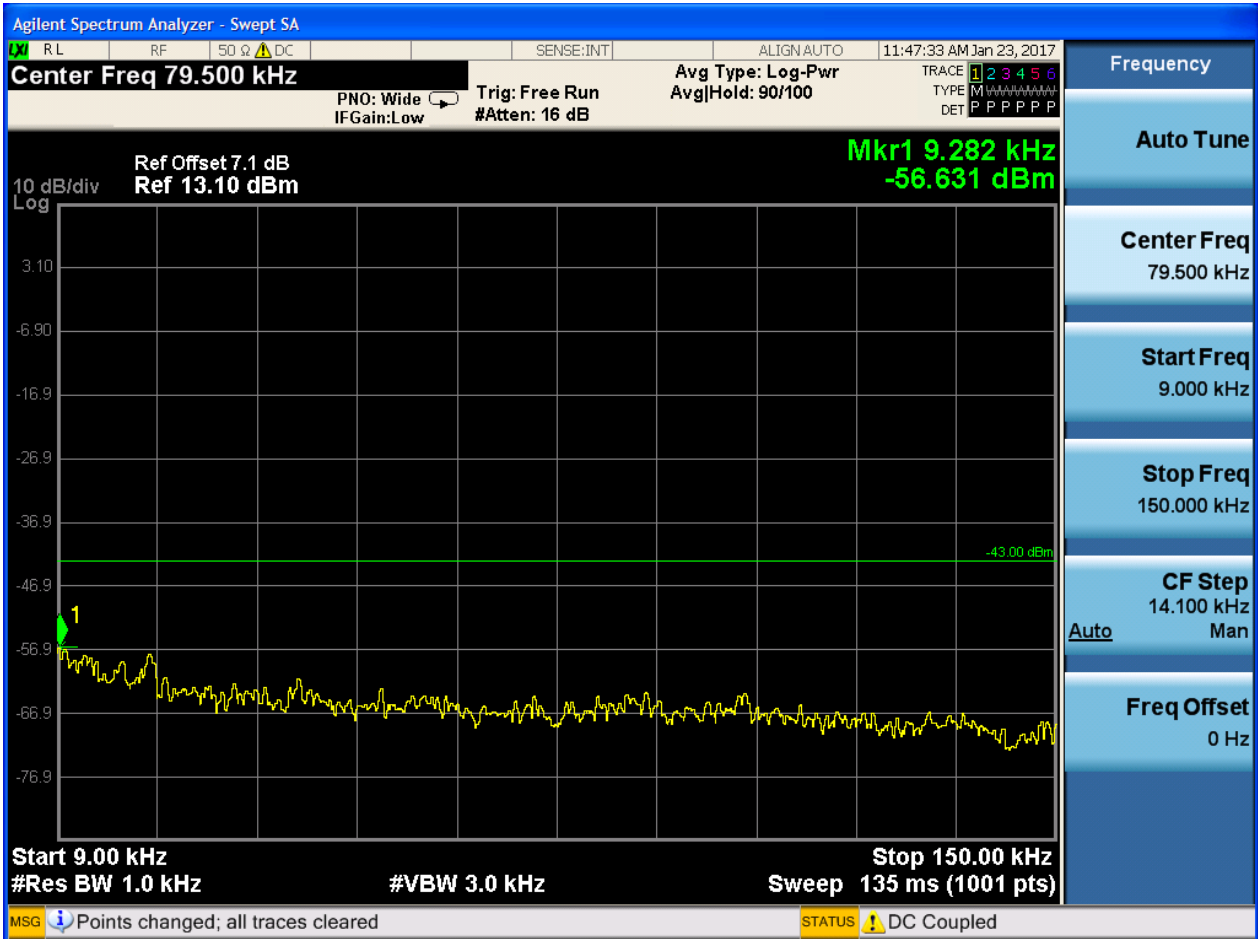

6.1.1.2.6.2 Test Channel = MCH

6.1.1.2.6.2.1 Test RB = RB1#0

6.1.1.2.6.3 Test Channel = HCH

6.1.1.2.6.3.1 Test RB = RB1#0

7Appendix_G: Frequency Stability

7.1 For LTE

7.1.1Frequency Error vs. Voltage:

Test Band	Test Mode	Test Bandwidth (MHz)	Test Channel	Test Temp.	Test Volt.	Freq. Error [Hz]	Freq. vs. rated [ppm]	Verdict
BAND4	LTE/TM1	1.4	LCH	TN	VL	-5.19	-0.00303	PASS
					VN	-6.42	-0.00375	PASS
					VH	-3.23	-0.00189	PASS
			MCH	TN	VL	-11.69	-0.00675	PASS
					VN	1.16	0.00067	PASS
					VH	1.75	0.00101	PASS
			HCH	TN	VL	-1.53	-0.00087	PASS
					VN	-7.11	-0.00405	PASS
					VH	3.63	0.00207	PASS
		3	LCH	TN	VL	0.03	0.00002	PASS
					VN	-6.72	-0.00393	PASS
					VH	-2.13	-0.00124	PASS
			MCH	TN	VL	1.04	0.0006	PASS
					VN	1.53	0.00088	PASS
					VH	-0.21	-0.00012	PASS
			HCH	TN	VL	3.25	0.00185	PASS
					VN	-1.36	-0.00078	PASS
					VH	-1.32	-0.00075	PASS
		5	LCH	TN	VL	0.44	0.00026	PASS
					VN	5.18	0.00302	PASS
					VH	-0.67	-0.00039	PASS
			MCH	TN	VL	2.93	0.00169	PASS
					VN	0.40	0.00023	PASS
					VH	-5.31	-0.00306	PASS
			HCH	TN	VL	-0.23	-0.00013	PASS
					VN	-2.05	-0.00117	PASS
					VH	-1.06	-0.0006	PASS
10	LCH	TN	VL	-0.93	-0.00054	PASS		
			VN	-3.05	-0.00178	PASS		
			VH	4.05	0.00236	PASS		