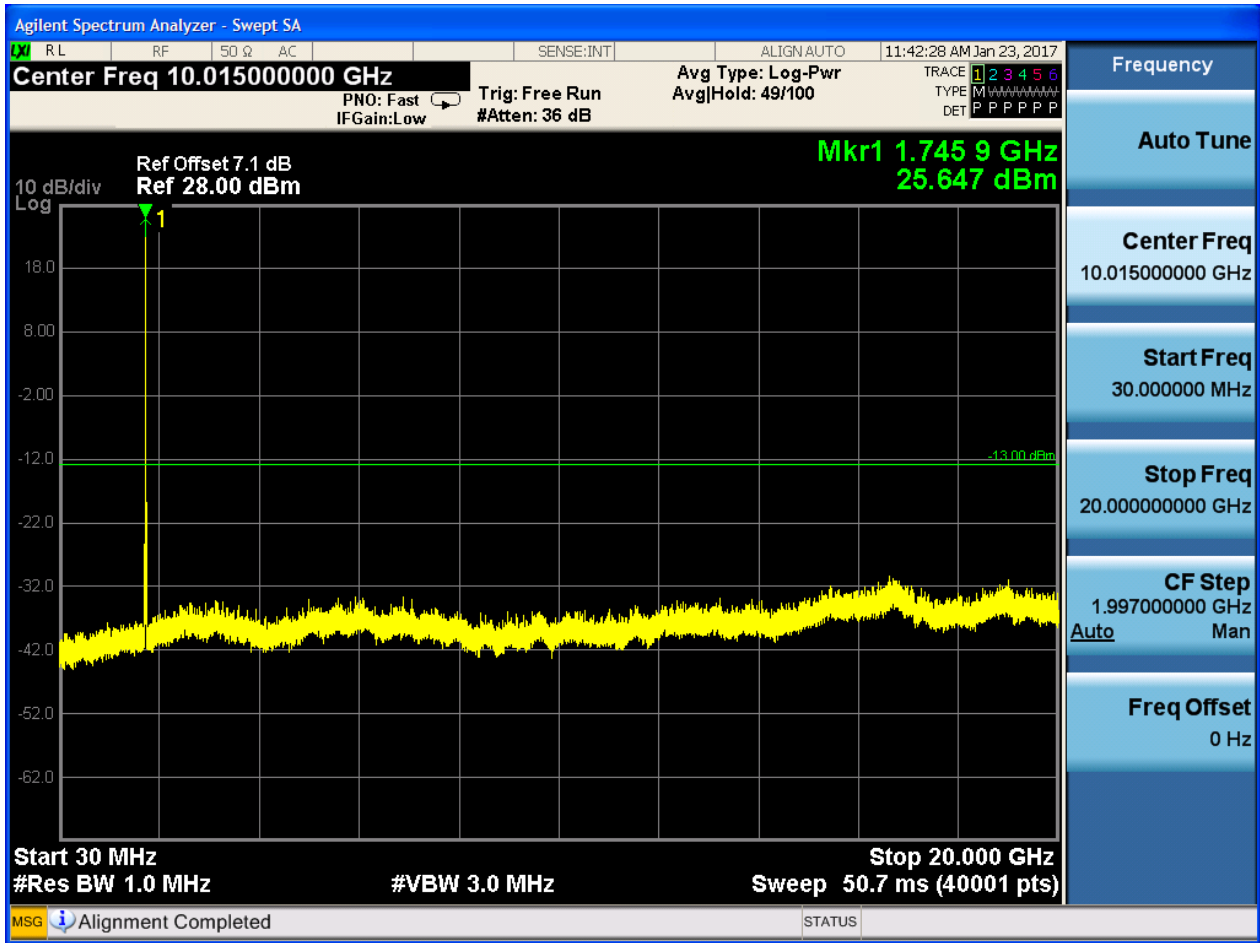

6.1.1.2.4.2 Test Channel = MCH

6.1.1.2.4.2.1 Test RB = RB1#0

6.1.1.2.4.3 Test Channel = HCH

6.1.1.2.4.3.1 Test RB = RB1#0

6.1.1.2.5 Test Bandwidth = 15

6.1.1.2.5.1 Test Channel = LCH

6.1.1.2.5.1.1 Test RB = RB1#0

6.1.1.2.5.2 Test Channel = MCH

6.1.1.2.5.2.1 Test RB = RB1#0

6.1.1.2.5.3 Test Channel = HCH

6.1.1.2.5.3.1 Test RB = RB1#0

6.1.1.2.6 Test Bandwidth = 20

6.1.1.2.6.1 Test Channel = LCH

6.1.1.2.6.1.1 Test RB = RB1#0