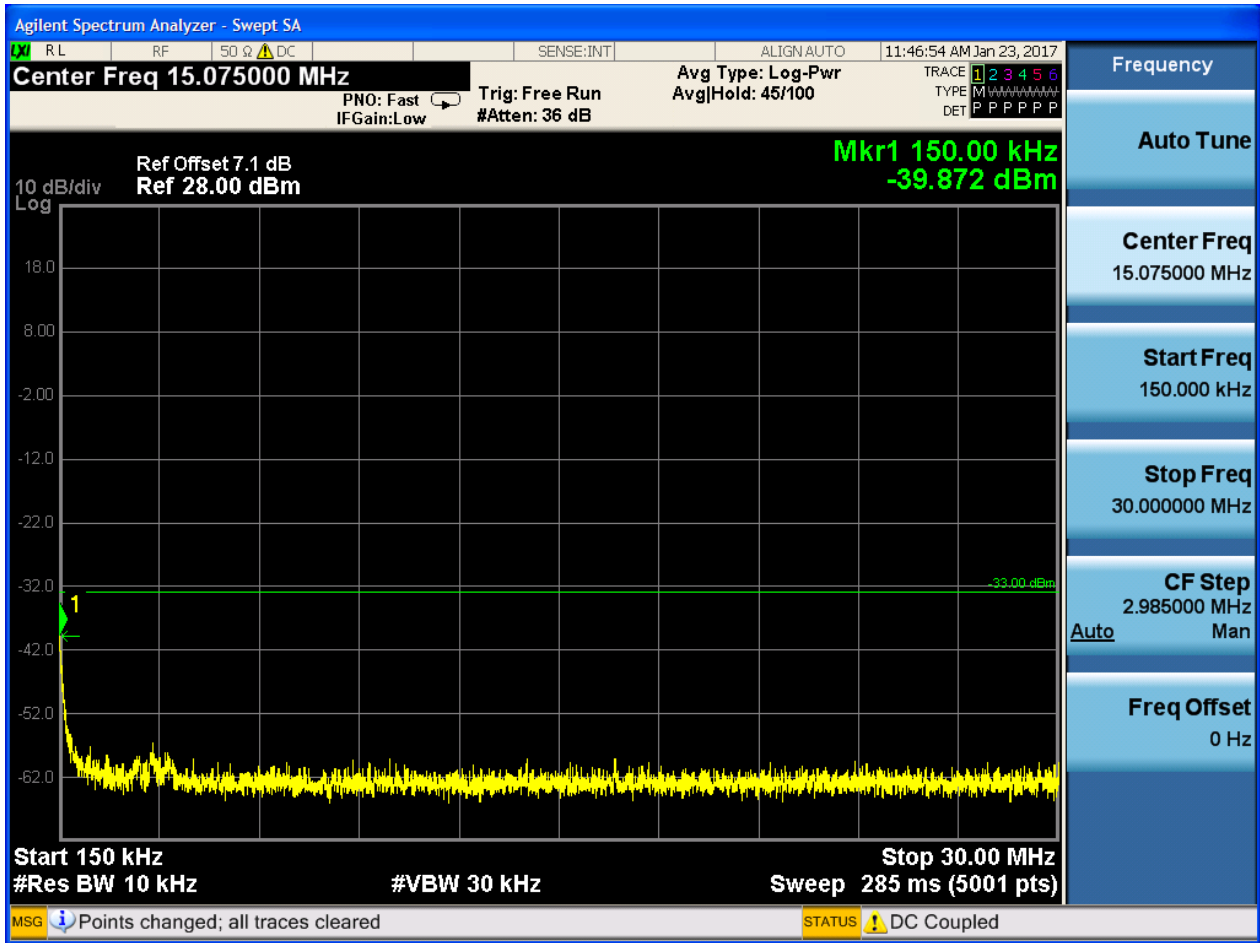

6.1.1.2.5.2 Test Channel = MCH

6.1.1.2.5.2.1 Test RB = RB1#0

6.1.1.2.5.3 Test Channel = HCH

6.1.1.2.5.3.1 Test RB = RB1#0

6.1.1.2.6 Test Bandwidth = 20

6.1.1.2.6.1 Test Channel = LCH

6.1.1.2.6.1.1 Test RB = RB1#0

6.1.1.2.6.2 Test Channel = MCH

6.1.1.2.6.2.1 Test RB = RB1#0

6.1.1.2.6.3 Test Channel = HCH

6.1.1.2.6.3.1 Test RB = RB1#0

7Appendix_G: Frequency Stability

7.1 For LTE

7.1.1Frequency Error vs. Voltage:

Test Band	Test Mode	Test Bandwidth (MHz)	Test Channel	Test Temp.	Test Volt.	Freq. Error [Hz]	Freq. vs. rated [ppm]	Verdict
BAND4	LTE/TM1	1.4	LCH	TN	VL	-5.19	-0.00303	PASS
					VN	-6.42	-0.00375	PASS
					VH	-3.23	-0.00189	PASS
			MCH	TN	VL	-11.69	-0.00675	PASS
					VN	1.16	0.00067	PASS
					VH	1.75	0.00101	PASS
			HCH	TN	VL	-1.53	-0.00087	PASS
					VN	-7.11	-0.00405	PASS
					VH	3.63	0.00207	PASS
		3	LCH	TN	VL	0.03	0.00002	PASS
					VN	-6.72	-0.00393	PASS
					VH	-2.13	-0.00124	PASS
			MCH	TN	VL	1.04	0.0006	PASS
					VN	1.53	0.00088	PASS
					VH	-0.21	-0.00012	PASS
			HCH	TN	VL	3.25	0.00185	PASS
					VN	-1.36	-0.00078	PASS
					VH	-1.32	-0.00075	PASS
		5	LCH	TN	VL	0.44	0.00026	PASS
					VN	5.18	0.00302	PASS
					VH	-0.67	-0.00039	PASS
			MCH	TN	VL	2.93	0.00169	PASS
					VN	0.40	0.00023	PASS
					VH	-5.31	-0.00306	PASS
			HCH	TN	VL	-0.23	-0.00013	PASS
					VN	-2.05	-0.00117	PASS
					VH	-1.06	-0.0006	PASS
10	LCH	TN	VL	-0.93	-0.00054	PASS		
			VN	-3.05	-0.00178	PASS		
			VH	4.05	0.00236	PASS		