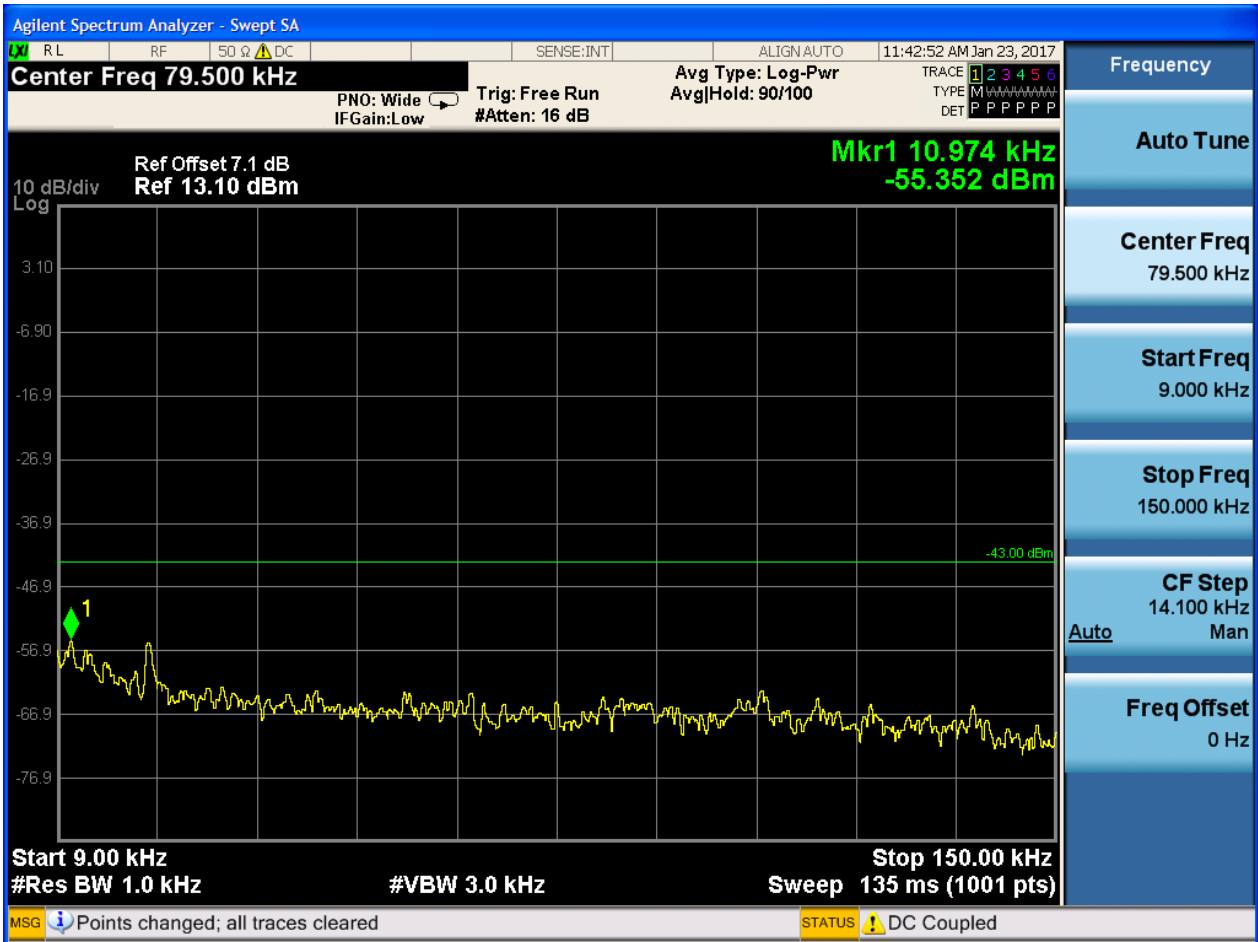

6.1.1.2.4.2 Test Channel = MCH

6.1.1.2.4.2.1 Test RB = RB1#0

6.1.1.2.4.3 Test Channel = HCH

6.1.1.2.4.3.1 Test RB = RB1#0

6.1.1.2.5 Test Bandwidth = 15

6.1.1.2.5.1 Test Channel = LCH

6.1.1.2.5.1.1 Test RB = RB1#0

6.1.1.2.5.2 Test Channel = MCH

6.1.1.2.5.2.1 Test RB = RB1#0

6.1.1.2.5.3 Test Channel = HCH

6.1.1.2.5.3.1 Test RB = RB1#0

6.1.1.2.6 Test Bandwidth = 20

6.1.1.2.6.1 Test Channel = LCH

6.1.1.2.6.1.1 Test RB = RB1#0