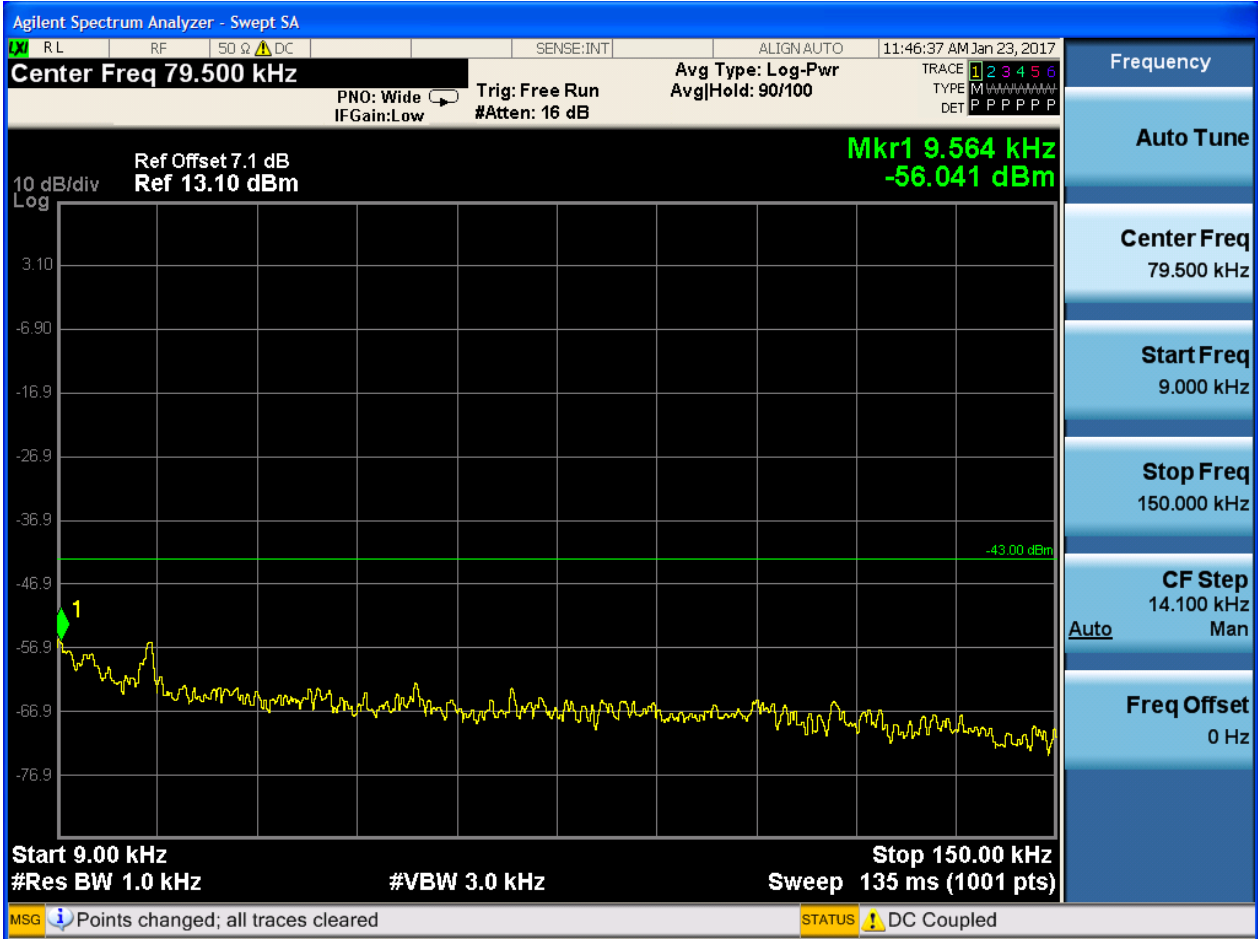

6.1.1.2.5.2 Test Channel = MCH

6.1.1.2.5.2.1 Test RB = RB1#0

6.1.1.2.5.3 Test Channel = HCH

6.1.1.2.5.3.1 Test RB = RB1#0

6.1.1.2.6 Test Bandwidth = 20

6.1.1.2.6.1 Test Channel = LCH

6.1.1.2.6.1.1 Test RB = RB1#0

6.1.1.2.6.2 Test Channel = MCH

6.1.1.2.6.2.1 Test RB = RB1#0

6.1.1.2.6.3 Test Channel = HCH

6.1.1.2.6.3.1 Test RB = RB1#0

7Appendix_G: Frequency Stability

7.1 For LTE

7.1.1Frequency Error vs. Voltage:

Test Band	Test Mode	Test Bandwidth (MHz)	Test Channel	Test Temp.	Test Volt.	Freq. Error [Hz]	Freq. vs. rated [ppm]	Verdict
BAND4	LTE/TM1	1.4	LCH	TN	VL	-5.19	-0.00303	PASS
					VN	-6.42	-0.00375	PASS
					VH	-3.23	-0.00189	PASS
			MCH	TN	VL	-11.69	-0.00675	PASS
					VN	1.16	0.00067	PASS
					VH	1.75	0.00101	PASS
			HCH	TN	VL	-1.53	-0.00087	PASS
					VN	-7.11	-0.00405	PASS
					VH	3.63	0.00207	PASS
		3	LCH	TN	VL	0.03	0.00002	PASS
					VN	-6.72	-0.00393	PASS
					VH	-2.13	-0.00124	PASS
			MCH	TN	VL	1.04	0.0006	PASS
					VN	1.53	0.00088	PASS
					VH	-0.21	-0.00012	PASS
			HCH	TN	VL	3.25	0.00185	PASS
					VN	-1.36	-0.00078	PASS
					VH	-1.32	-0.00075	PASS
		5	LCH	TN	VL	0.44	0.00026	PASS
					VN	5.18	0.00302	PASS
					VH	-0.67	-0.00039	PASS
			MCH	TN	VL	2.93	0.00169	PASS
					VN	0.40	0.00023	PASS
					VH	-5.31	-0.00306	PASS
			HCH	TN	VL	-0.23	-0.00013	PASS
					VN	-2.05	-0.00117	PASS
					VH	-1.06	-0.0006	PASS
10	LCH	TN	VL	-0.93	-0.00054	PASS		
			VN	-3.05	-0.00178	PASS		
			VH	4.05	0.00236	PASS		