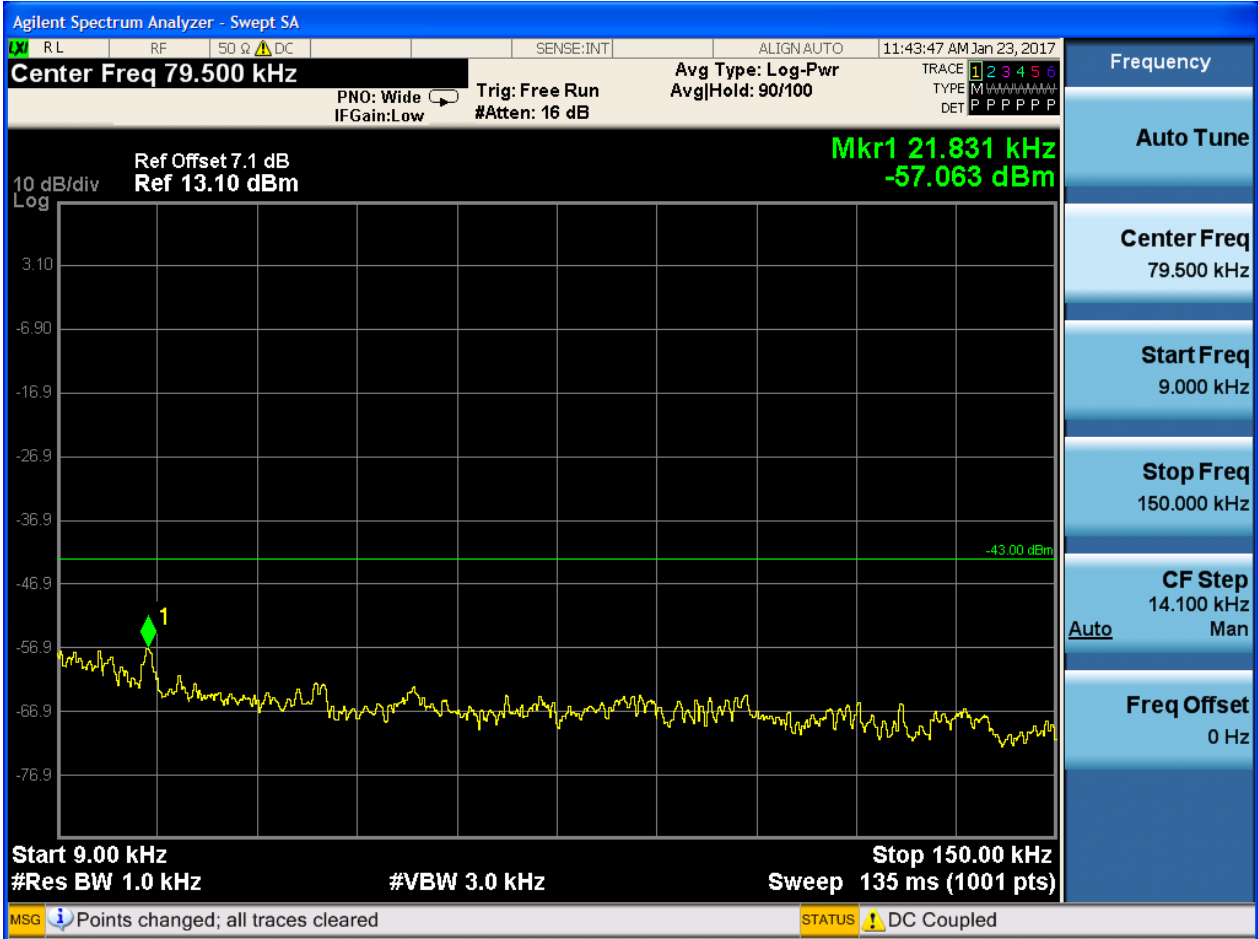

6.1.1.2.4.2 Test Channel = MCH

6.1.1.2.4.2.1 Test RB = RB1#0

6.1.1.2.4.3 Test Channel = HCH

6.1.1.2.4.3.1 Test RB = RB1#0

6.1.1.2.5 Test Bandwidth = 15

6.1.1.2.5.1 Test Channel = LCH

6.1.1.2.5.1.1 Test RB = RB1#0

6.1.1.2.5.2 Test Channel = MCH

6.1.1.2.5.2.1 Test RB = RB1#0

6.1.1.2.5.3 Test Channel = HCH

6.1.1.2.5.3.1 Test RB = RB1#0

6.1.1.2.6 Test Bandwidth = 20

6.1.1.2.6.1 Test Channel = LCH

6.1.1.2.6.1.1 Test RB = RB1#0