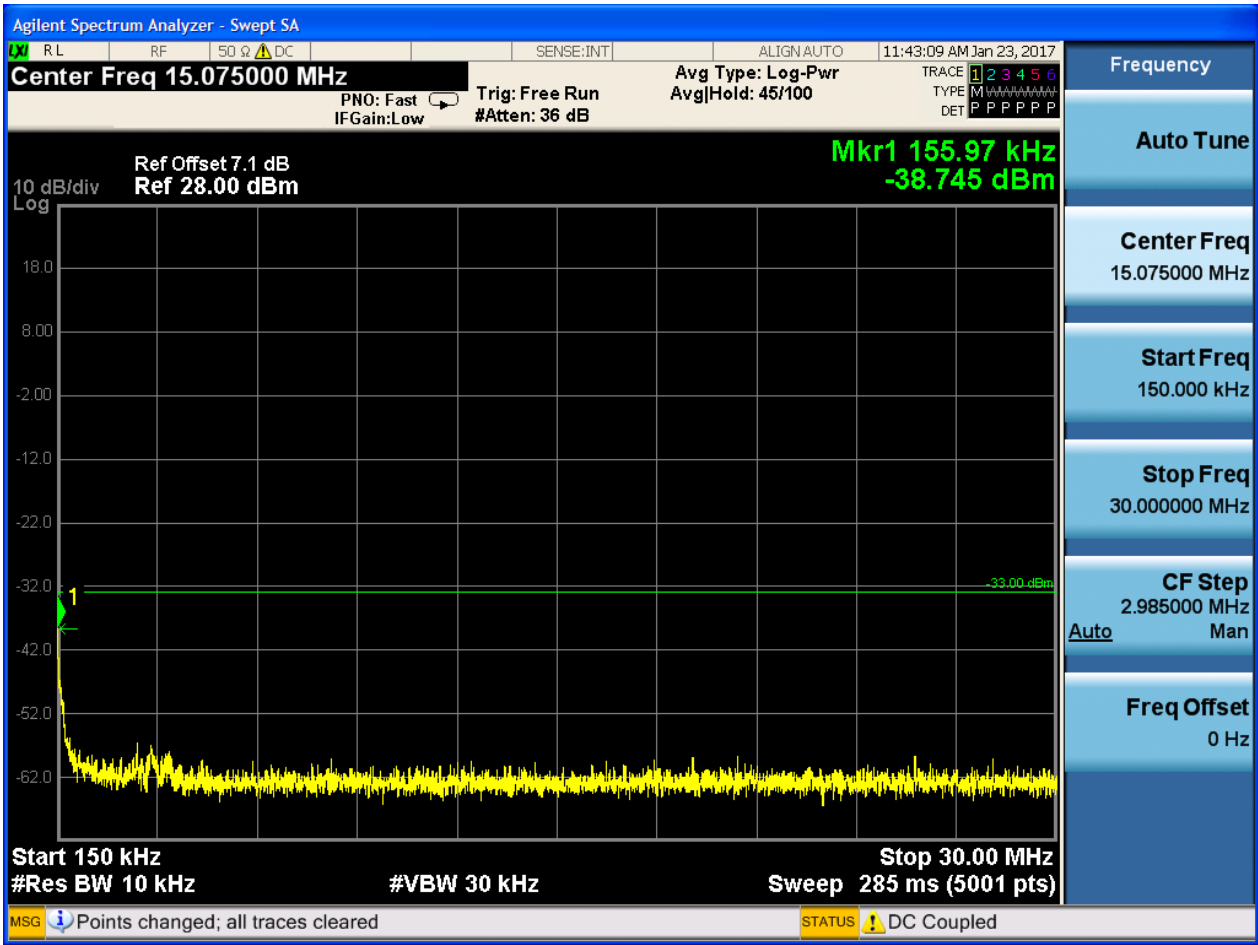

6.1.1.2.4.2 Test Channel = MCH

6.1.1.2.4.2.1 Test RB = RB1#0

6.1.1.2.4.3 Test Channel = HCH

6.1.1.2.4.3.1 Test RB = RB1#0

6.1.1.2.5 Test Bandwidth = 15

6.1.1.2.5.1 Test Channel = LCH

6.1.1.2.5.1.1 Test RB = RB1#0