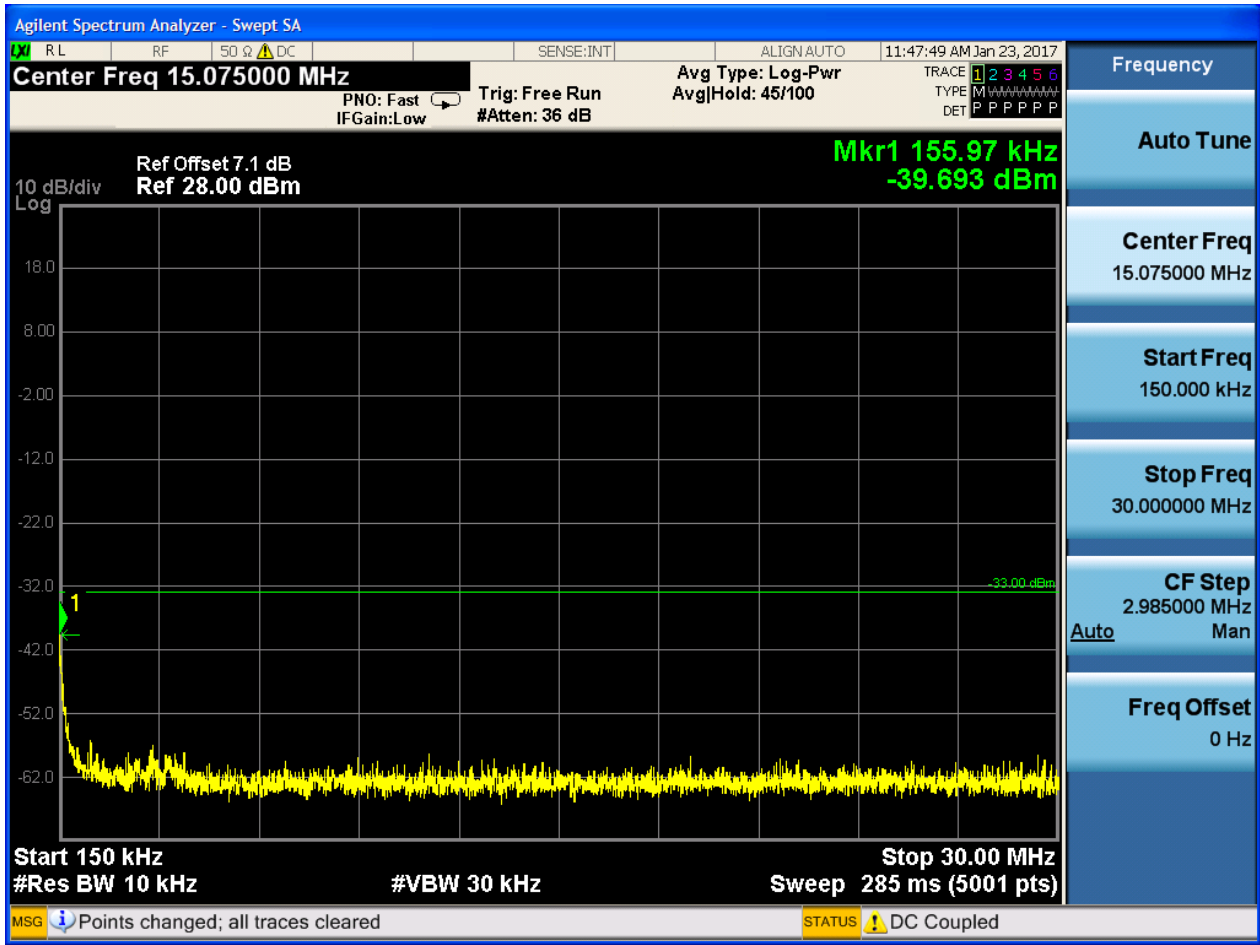

6.1.1.2.6.2 Test Channel = MCH

6.1.1.2.6.2.1 Test RB = RB1#0

6.1.1.2.6.3 Test Channel = HCH

6.1.1.2.6.3.1 Test RB = RB1#0

7Appendix_G: Frequency Stability

7.1 For LTE

7.1.1Frequency Error vs. Voltage:

Test Band	Test Mode	Test Bandwidth (MHz)	Test Channel	Test Temp.	Test Volt.	Freq. Error [Hz]	Freq. vs. rated [ppm]	Verdict
BAND4	LTE/TM1	1.4	LCH	TN	VL	-5.19	-0.00303	PASS
					VN	-6.42	-0.00375	PASS
					VH	-3.23	-0.00189	PASS
			MCH	TN	VL	-11.69	-0.00675	PASS
					VN	1.16	0.00067	PASS
					VH	1.75	0.00101	PASS
			HCH	TN	VL	-1.53	-0.00087	PASS
					VN	-7.11	-0.00405	PASS
					VH	3.63	0.00207	PASS
		3	LCH	TN	VL	0.03	0.00002	PASS
					VN	-6.72	-0.00393	PASS
					VH	-2.13	-0.00124	PASS
			MCH	TN	VL	1.04	0.0006	PASS
					VN	1.53	0.00088	PASS
					VH	-0.21	-0.00012	PASS
			HCH	TN	VL	3.25	0.00185	PASS
					VN	-1.36	-0.00078	PASS
					VH	-1.32	-0.00075	PASS
		5	LCH	TN	VL	0.44	0.00026	PASS
					VN	5.18	0.00302	PASS
					VH	-0.67	-0.00039	PASS
			MCH	TN	VL	2.93	0.00169	PASS
					VN	0.40	0.00023	PASS
					VH	-5.31	-0.00306	PASS
			HCH	TN	VL	-0.23	-0.00013	PASS
					VN	-2.05	-0.00117	PASS
					VH	-1.06	-0.0006	PASS
10	LCH	TN	VL	-0.93	-0.00054	PASS		
			VN	-3.05	-0.00178	PASS		
			VH	4.05	0.00236	PASS		