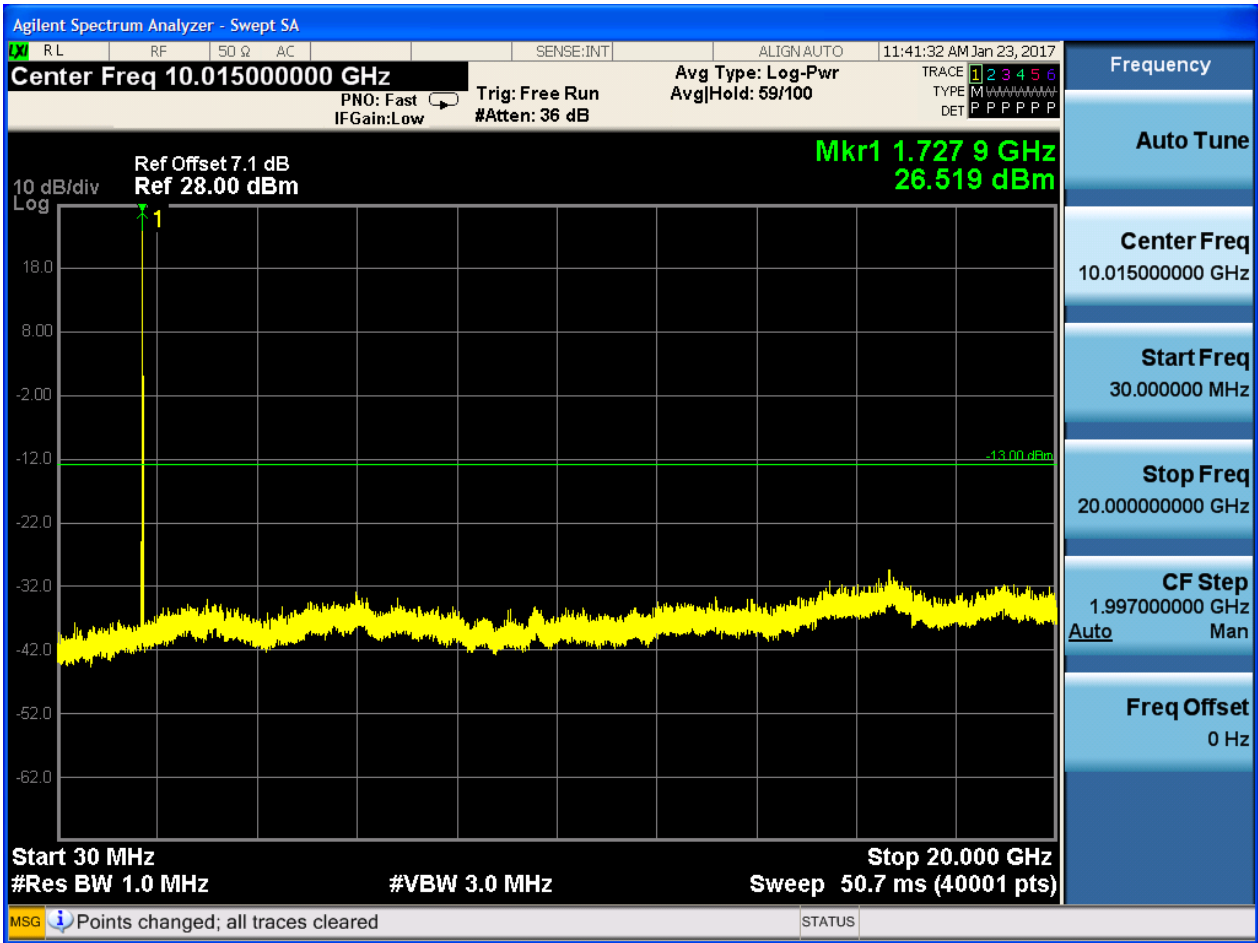

6.1.1.2.4.2 Test Channel = MCH

6.1.1.2.4.2.1 Test RB = RB1#0

6.1.1.2.4.3 Test Channel = HCH

6.1.1.2.4.3.1 Test RB = RB1#0

6.1.1.2.5 Test Bandwidth = 15

6.1.1.2.5.1 Test Channel = LCH

6.1.1.2.5.1.1 Test RB = RB1#0

6.1.1.2.5.2 Test Channel = MCH

6.1.1.2.5.2.1 Test RB = RB1#0

6.1.1.2.5.3 Test Channel = HCH

6.1.1.2.5.3.1 Test RB = RB1#0

6.1.1.2.6 Test Bandwidth = 20

6.1.1.2.6.1 Test Channel = LCH

6.1.1.2.6.1.1 Test RB = RB1#0