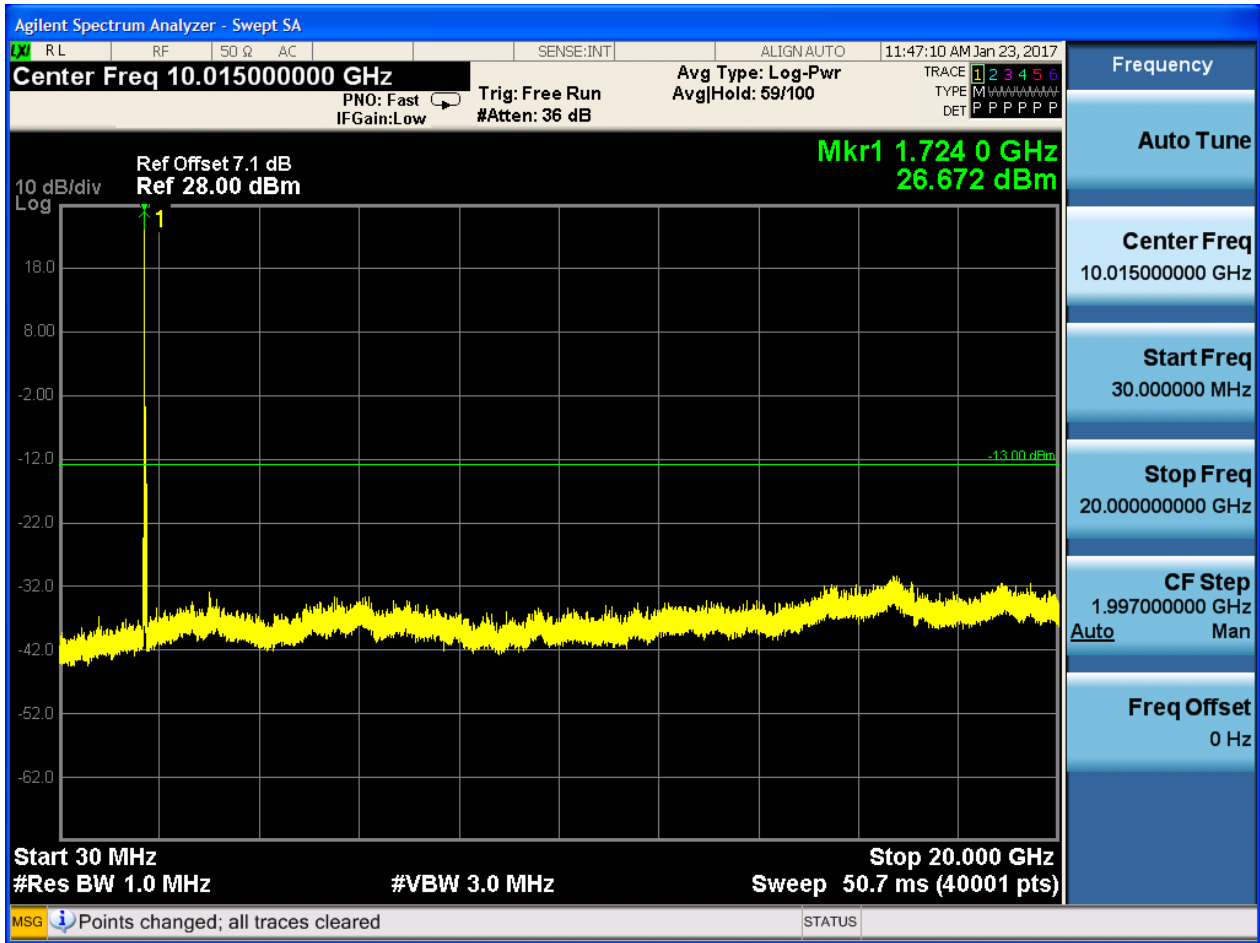

6.1.1.2.5.2 Test Channel = MCH

6.1.1.2.5.2.1 Test RB = RB1#0

6.1.1.2.5.3 Test Channel = HCH

6.1.1.2.5.3.1 Test RB = RB1#0

6.1.1.2.6 Test Bandwidth = 20

6.1.1.2.6.1 Test Channel = LCH

6.1.1.2.6.1.1 Test RB = RB1#0

6.1.1.2.6.2 Test Channel = MCH

6.1.1.2.6.2.1 Test RB = RB1#0

6.1.1.2.6.3 Test Channel = HCH

6.1.1.2.6.3.1 Test RB = RB1#0

7Appendix_G: Frequency Stability

7.1 For LTE

7.1.1Frequency Error vs. Voltage:

Test Band	Test Mode	Test Bandwidth (MHz)	Test Channel	Test Temp.	Test Volt.	Freq. Error [Hz]	Freq. vs. rated [ppm]	Verdict
BAND4	LTE/TM1	1.4	LCH	TN	VL	-5.19	-0.00303	PASS
					VN	-6.42	-0.00375	PASS
					VH	-3.23	-0.00189	PASS
			MCH	TN	VL	-11.69	-0.00675	PASS
					VN	1.16	0.00067	PASS
					VH	1.75	0.00101	PASS
			HCH	TN	VL	-1.53	-0.00087	PASS
					VN	-7.11	-0.00405	PASS
					VH	3.63	0.00207	PASS
		3	LCH	TN	VL	0.03	0.00002	PASS
					VN	-6.72	-0.00393	PASS
					VH	-2.13	-0.00124	PASS
			MCH	TN	VL	1.04	0.0006	PASS
					VN	1.53	0.00088	PASS
					VH	-0.21	-0.00012	PASS
			HCH	TN	VL	3.25	0.00185	PASS
					VN	-1.36	-0.00078	PASS
					VH	-1.32	-0.00075	PASS
		5	LCH	TN	VL	0.44	0.00026	PASS
					VN	5.18	0.00302	PASS
					VH	-0.67	-0.00039	PASS
			MCH	TN	VL	2.93	0.00169	PASS
					VN	0.40	0.00023	PASS
					VH	-5.31	-0.00306	PASS
			HCH	TN	VL	-0.23	-0.00013	PASS
					VN	-2.05	-0.00117	PASS
					VH	-1.06	-0.0006	PASS
10	LCH	TN	VL	-0.93	-0.00054	PASS		
			VN	-3.05	-0.00178	PASS		
			VH	4.05	0.00236	PASS		