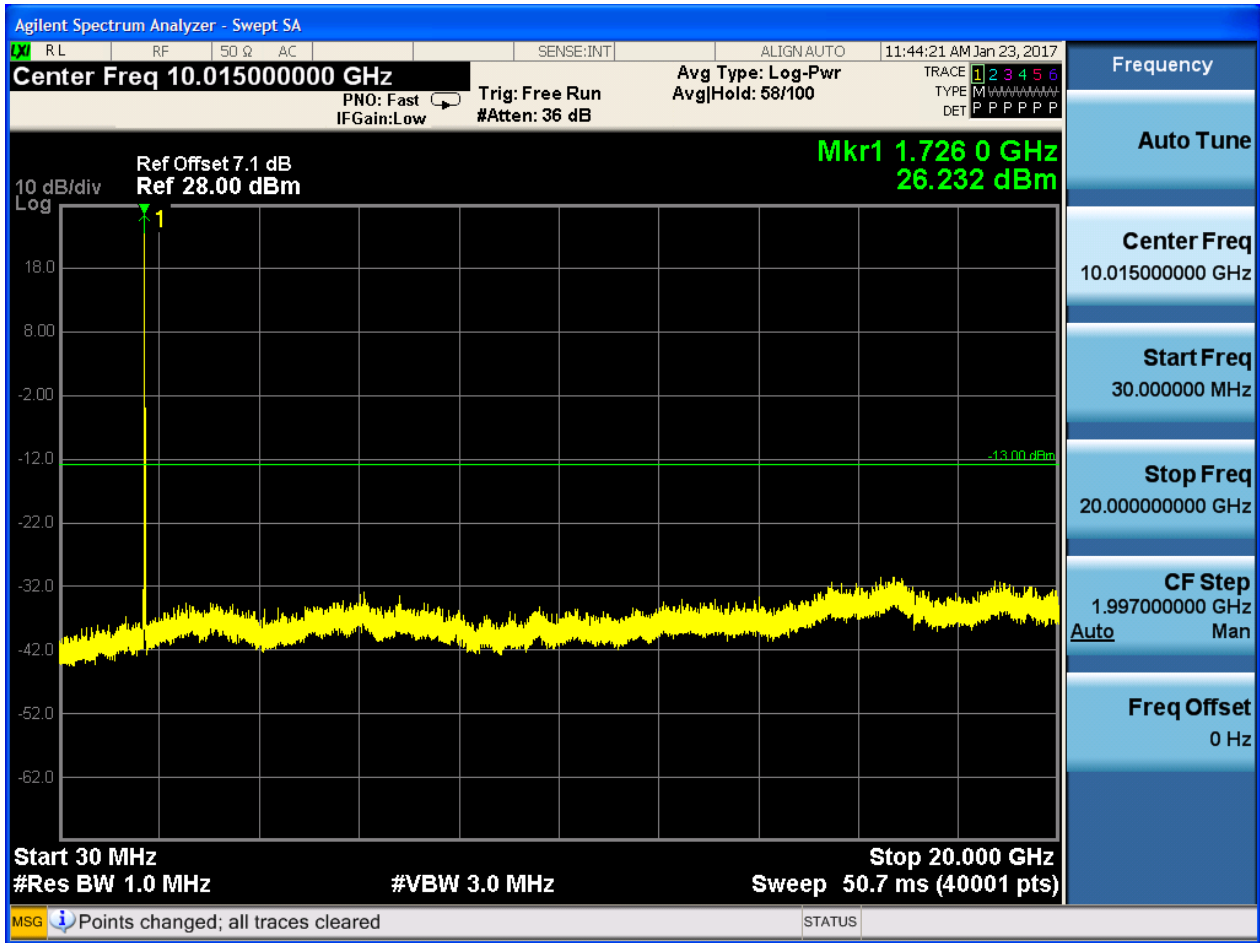

6.1.1.2.4.2 Test Channel = MCH

6.1.1.2.4.2.1 Test RB = RB1#0

6.1.1.2.4.3 Test Channel = HCH

6.1.1.2.4.3.1 Test RB = RB1#0

6.1.1.2.5 Test Bandwidth = 15

6.1.1.2.5.1 Test Channel = LCH

6.1.1.2.5.1.1 Test RB = RB1#0

6.1.1.2.5.2 Test Channel = MCH

6.1.1.2.5.2.1 Test RB = RB1#0

6.1.1.2.5.3 Test Channel = HCH

6.1.1.2.5.3.1 Test RB = RB1#0

6.1.1.2.6 Test Bandwidth = 20

6.1.1.2.6.1 Test Channel = LCH

6.1.1.2.6.1.1 Test RB = RB1#0