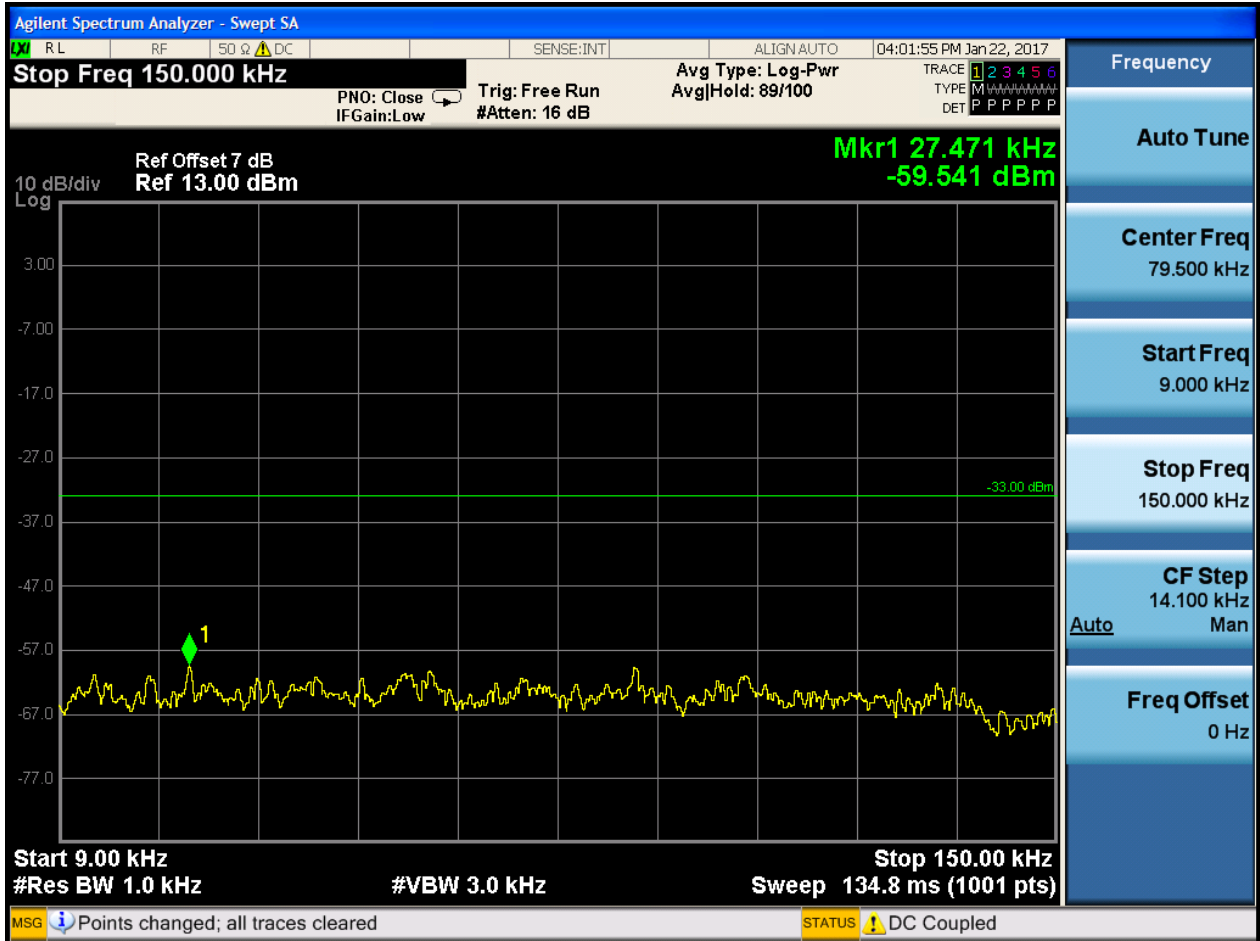

6.1.1.2.5.3 Test Channel = HCH

6.1.1.2.5.3.1 Test RB = RB1#0

### 7.1 For LTE