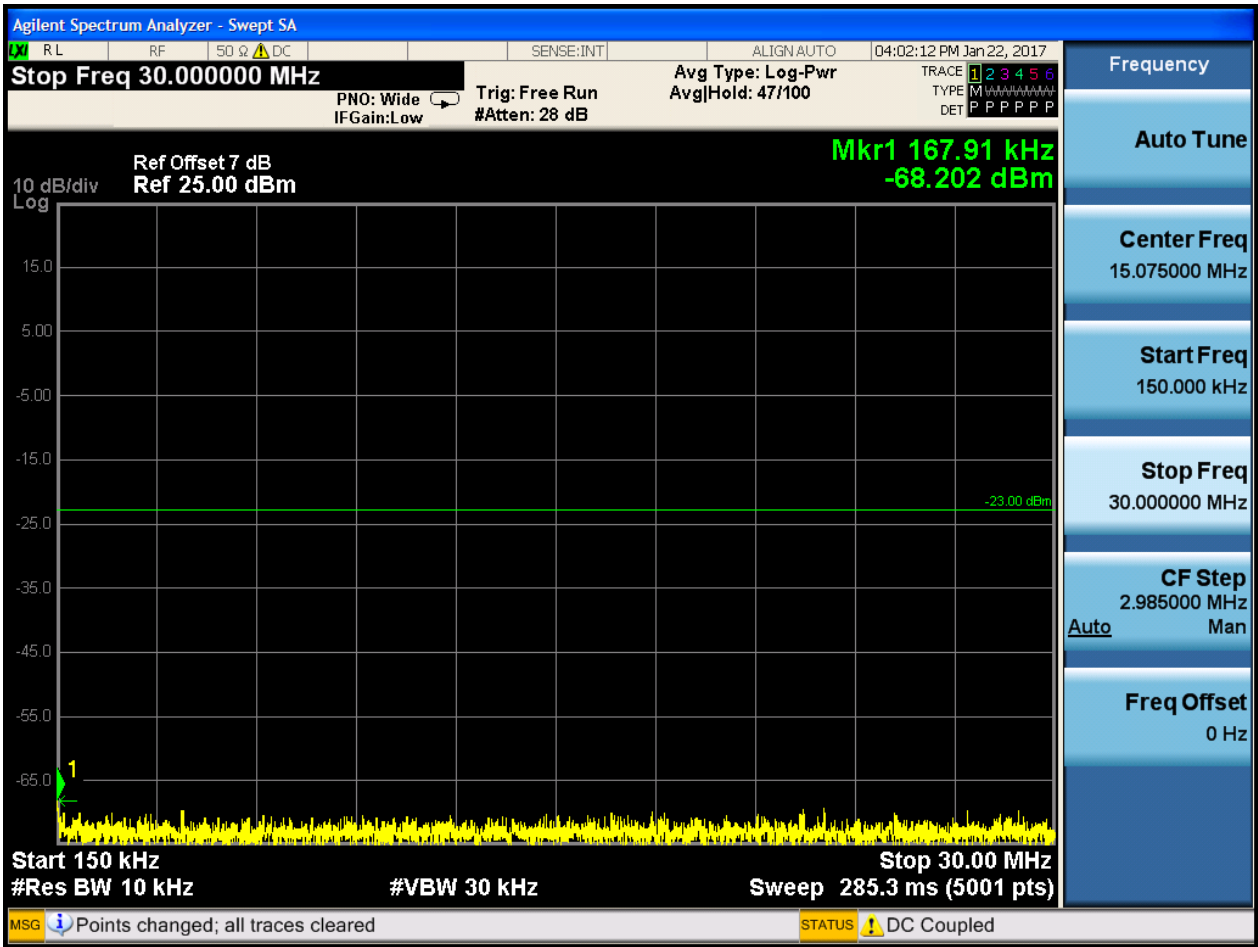

6.1.1.2.5.3 Test Channel = HCH

6.1.1.2.5.3.1 Test RB = RB1#0

### 7.1 For LTE