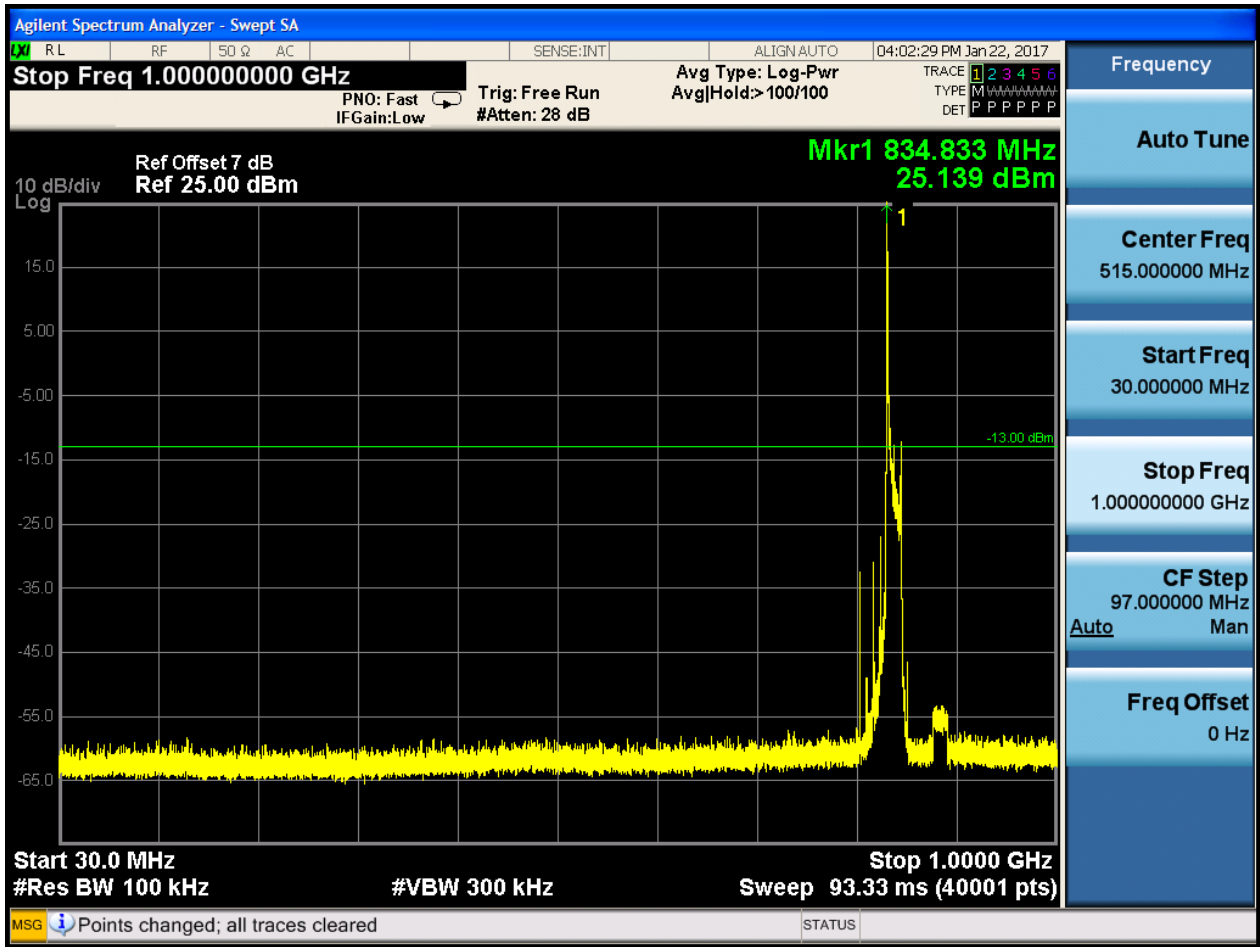

6.1.1.2.5.3 Test Channel = HCH

6.1.1.2.5.3.1 Test RB = RB1#0

### 7.1 For LTE