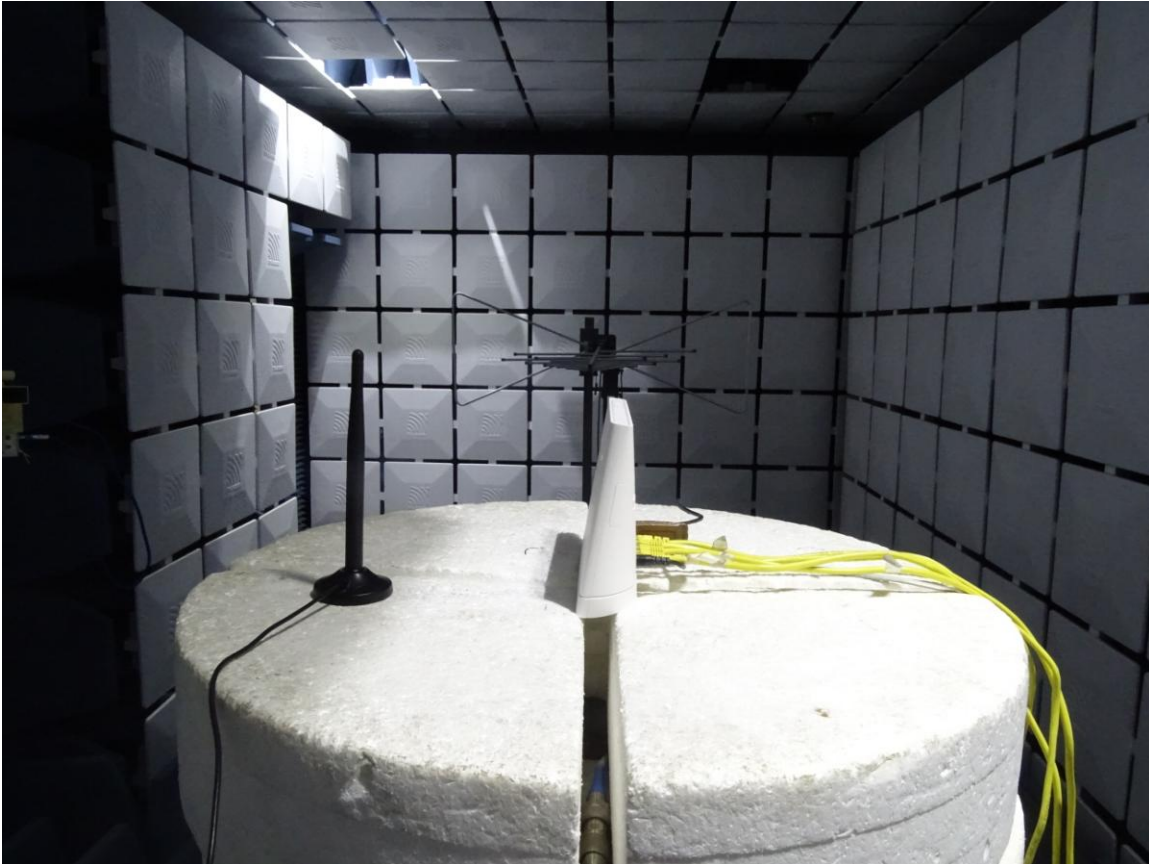

Photos of Test Setup

For GSM&WCDMA<E

1. Radiated Spurious Emissions

Radiated Spurious Emission (below 3GHz)

Radiated Spurious Emission (3GHz to18GHz)

Radiated Spurious Emission (18GHz to26.5GHz)

For WLAN

Radiated Spurious Emissions

Radiated Spurious Emission (below 1GHz)

Radiated Spurious Emission (1GHz to18GHz)

Radiated Spurious Emission (above 18GHz)

Conducted Emissions

Conducted Emissions for AC Ports

-----The END-----