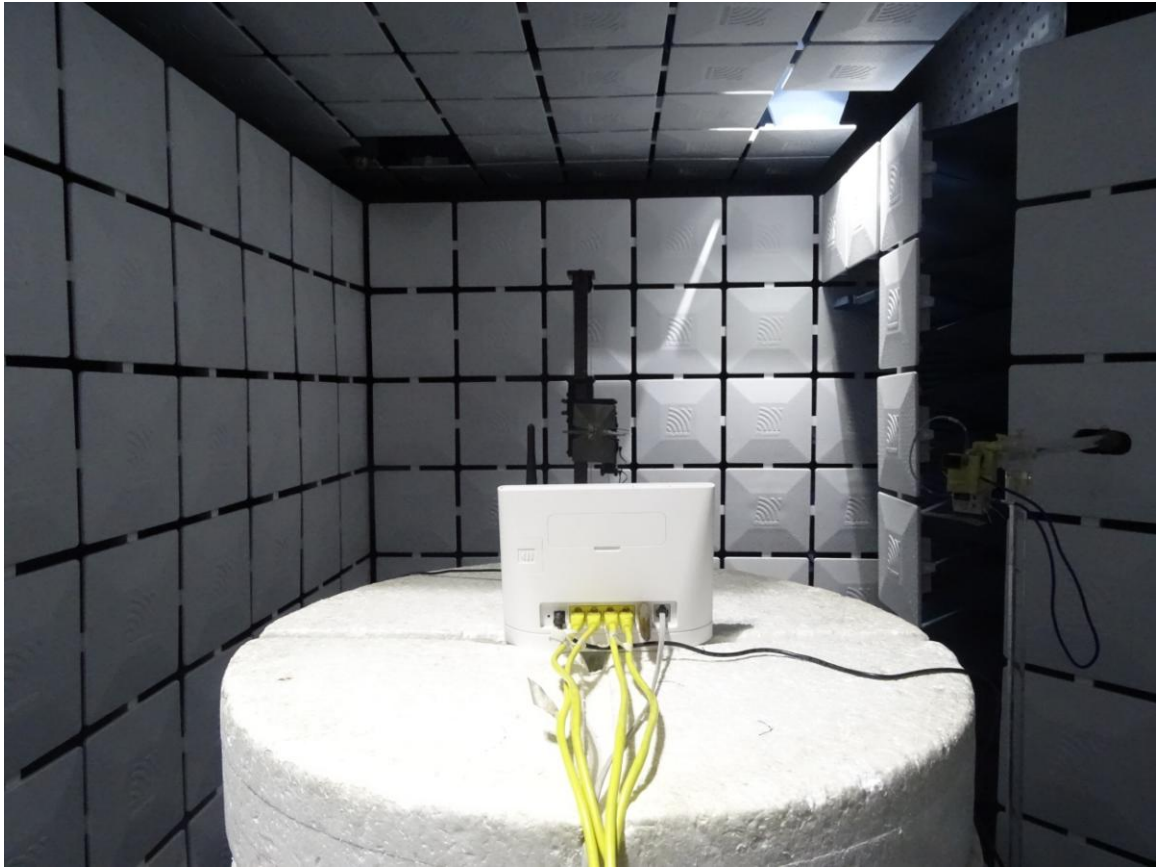

Photos of Test Setup

For GSM&WCDMA<E

1. Radiated Spurious Emissions

Radiated Spurious Emission (below 3GHz)

Radiated Spurious Emission (3GHz to18GHz)

Radiated Spurious Emission (18GHz to26.5GHz)

For WLAN

Radiated Spurious Emissions

Radiated Spurious Emission (below 1GHz)

Radiated Spurious Emission (1GHz to18GHz)

Radiated Spurious Emission (above 18GHz)

Conducted Emissions

Conducted Emissions for AC Ports

-----The END-----