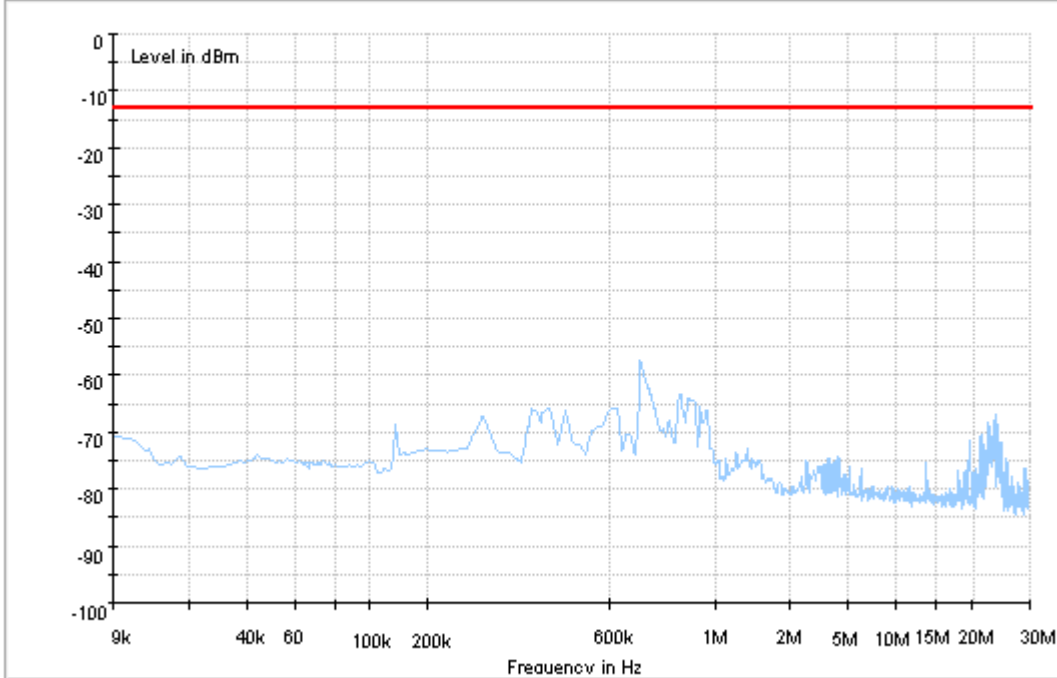

7.1.4.2 Test Bandwidth = 10