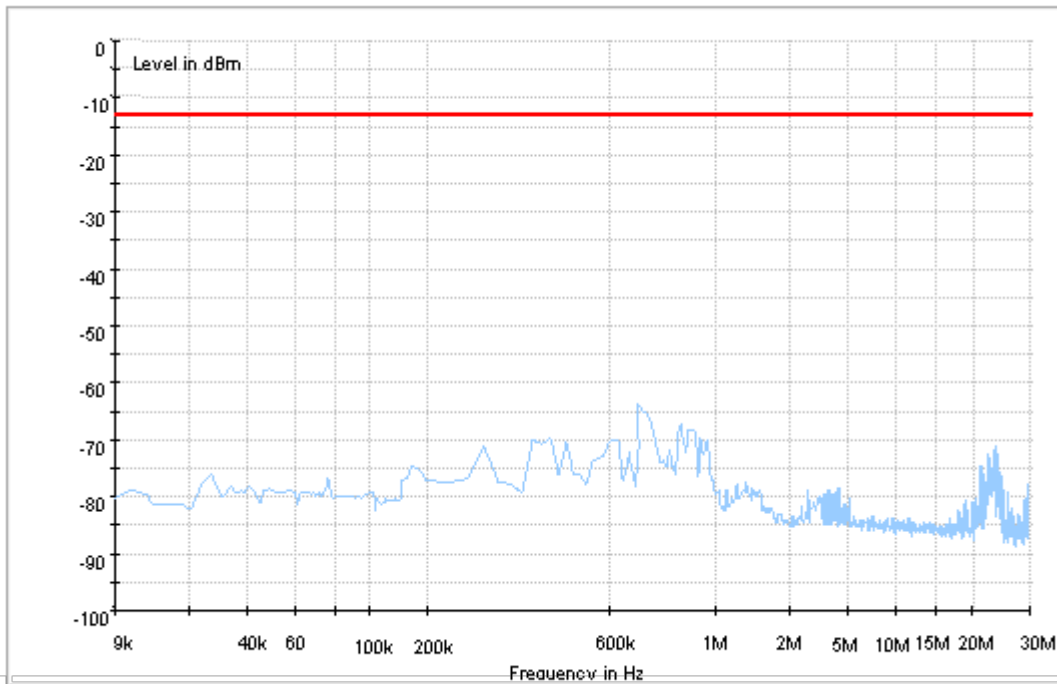

Copy of FCC PART24 LTE Band 2_L

7Appendix_G: Field Strength of Spurious Radiation

Note: We tested all modes, but the data presented below is the worst case.

9kHz~150kHz, VBW = 200Hz, VBW = 600 Hz, Detector: PK

150kHz~30MHz, VBW = 9kHz, VBW = 30k Hz, Detector: PK

30MHz~1GHz, RBW = 100 kHz, VBW = 300 kHz. Detector: PK

Above 1GHz, RBW = 1 MHz, VBW = 3 MHz. Detector: PK

Part I - Test Plots

7.1 For LTE

7.1.1 Test Band = BAND2

7.1.1.1 Test Bandwidth = 1.4