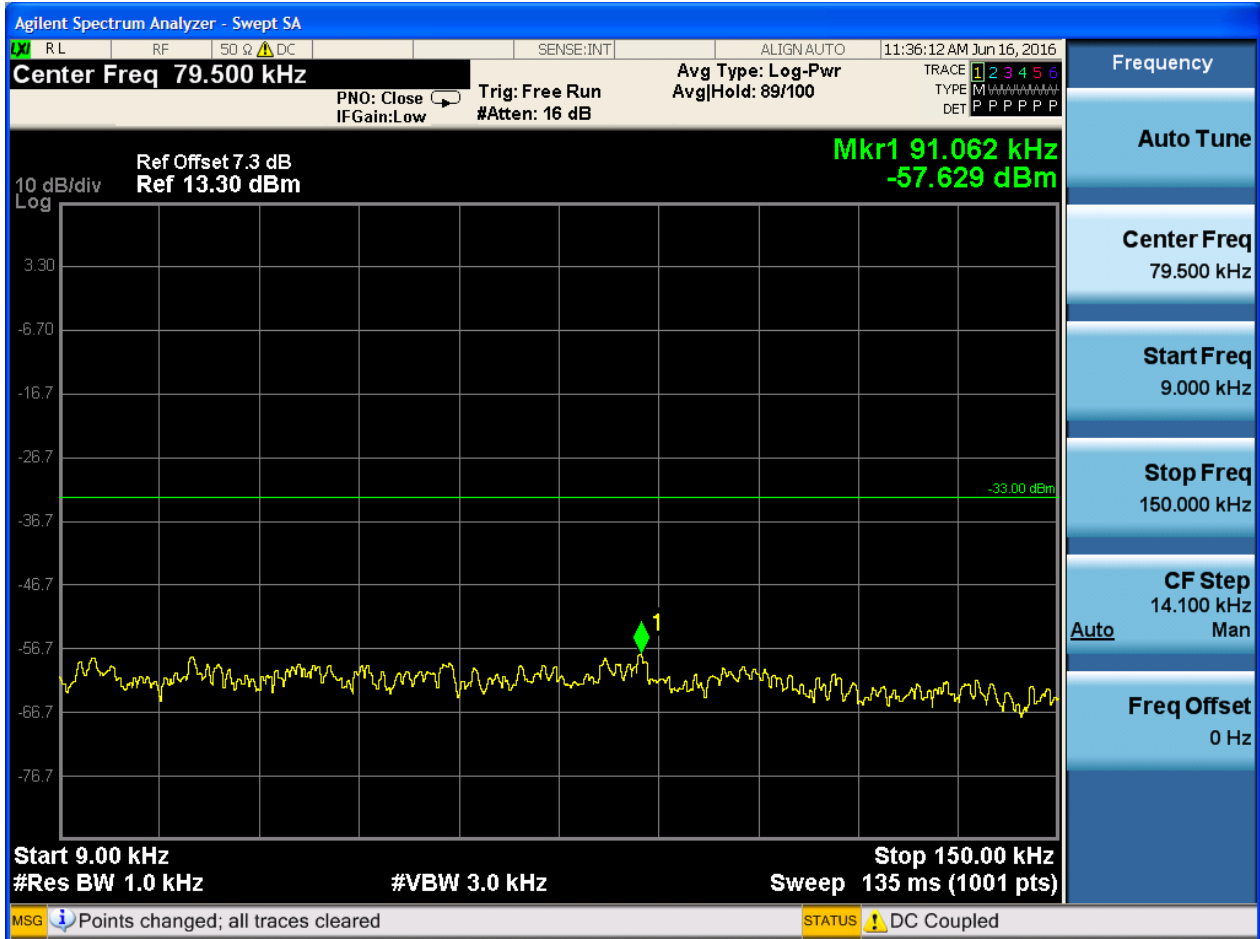

6.1.5.2.2 Test Bandwidth = 10

6.1.5.2.2.1 Test Channel = LCH

6.1.5.2.2.1.1 Test RB = RB1#0

6.1.5.2.2.2 Test Channel = MCH

6.1.5.2.2.2.1 Test RB = RB1#0

6.1.5.2.2.3 Test Channel = HCH

6.1.5.2.2.3.1 Test RB = RB1#0

## 7Appendix\_G: Field Strength of Spurious Radiation

Note: We tested all modes, but the data presented below is the worst case.

9kHz~150kHz, VBW = 200Hz, VBW = 600 Hz, Detector: PK

150kHz~30MHz, VBW = 9kHz, VBW = 30k Hz, Detector: PK