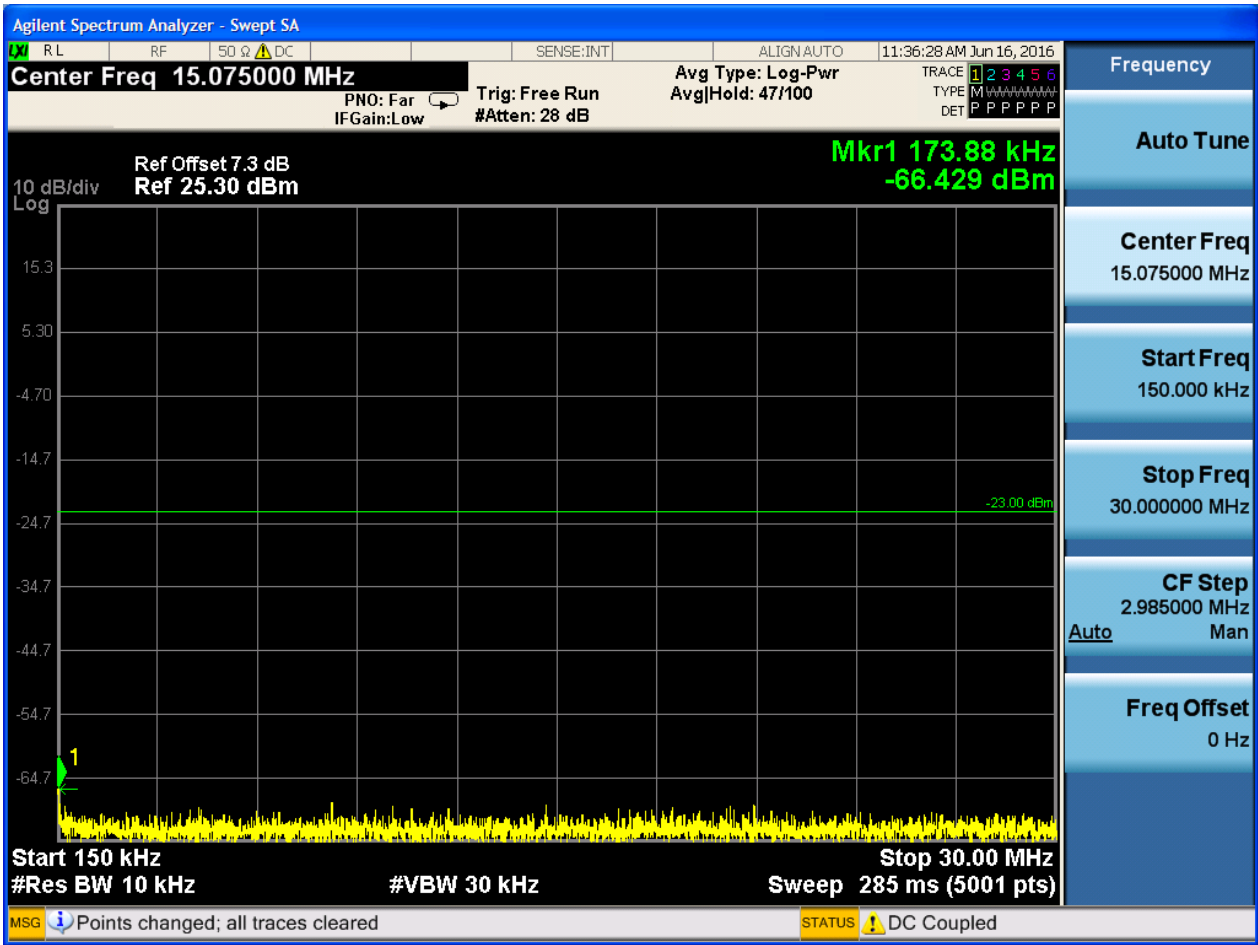

6.1.5.2.2 Test Bandwidth = 10

6.1.5.2.2.1 Test Channel = LCH

6.1.5.2.2.1.1 Test RB = RB1#0

6.1.5.2.2.2 Test Channel = MCH

6.1.5.2.2.2.1 Test RB = RB1#0

6.1.5.2.2.3 Test Channel = HCH

6.1.5.2.2.3.1 Test RB = RB1#0

## 7Appendix\_G: Field Strength of Spurious Radiation

Note: We tested all modes, but the data presented below is the worst case.

9kHz~150kHz, VBW = 200Hz, VBW = 600 Hz, Detector: PK

150kHz~30MHz, VBW = 9kHz, VBW = 30k Hz, Detector: PK