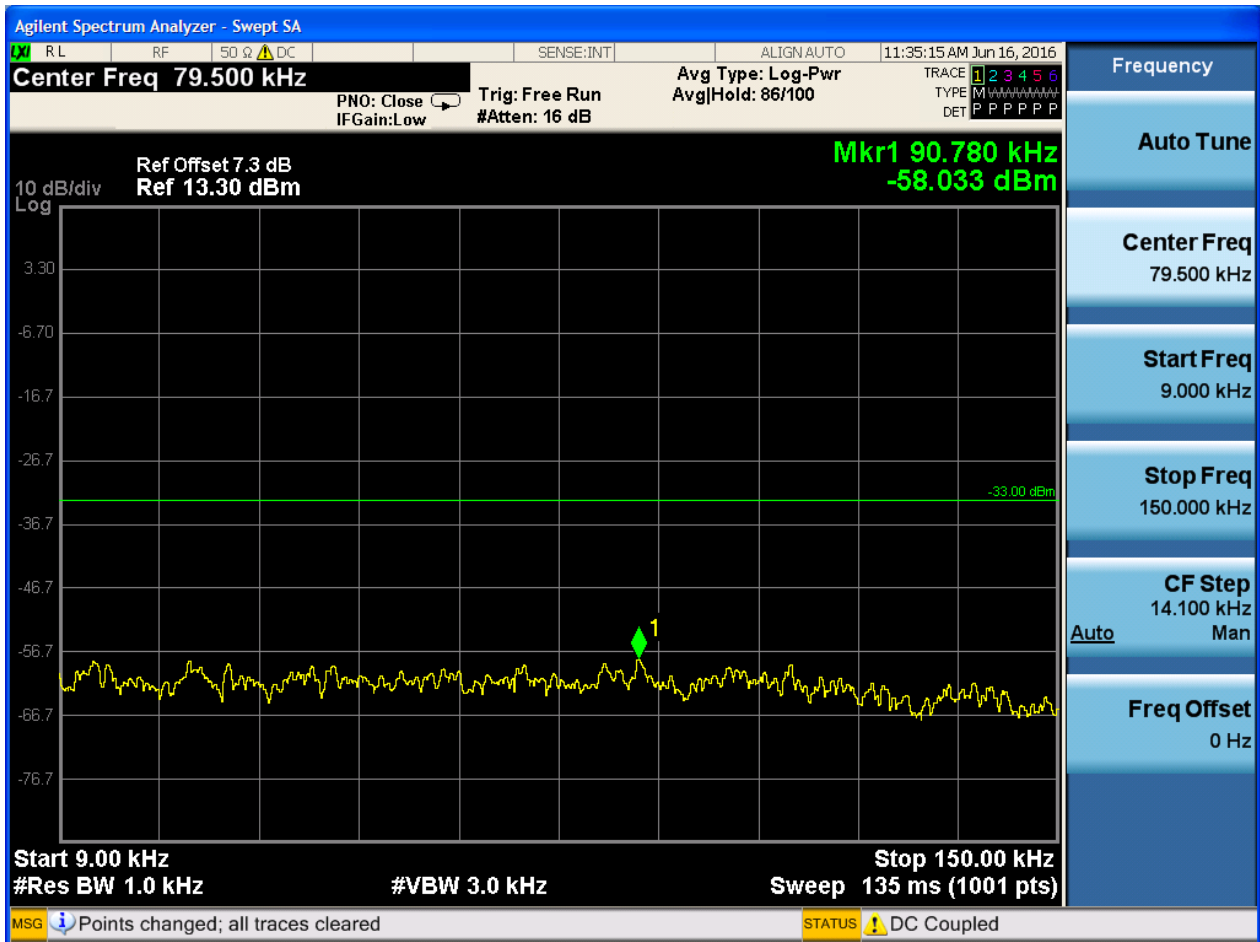

6.1.5.2.2 Test Bandwidth = 10

6.1.5.2.2.1 Test Channel = LCH

6.1.5.2.2.1.1 Test RB = RB1#0

6.1.5.2.2.2 Test Channel = MCH

6.1.5.2.2.2.1 Test RB = RB1#0

6.1.5.2.2.3 Test Channel = HCH

6.1.5.2.2.3.1 Test RB = RB1#0

## 7Appendix\_G: Field Strength of Spurious Radiation

Note: We tested all modes, but the data presented below is the worst case.

9kHz~150kHz, VBW = 200Hz, VBW = 600 Hz, Detector: PK

150kHz~30MHz, VBW = 9kHz, VBW = 30k Hz, Detector: PK