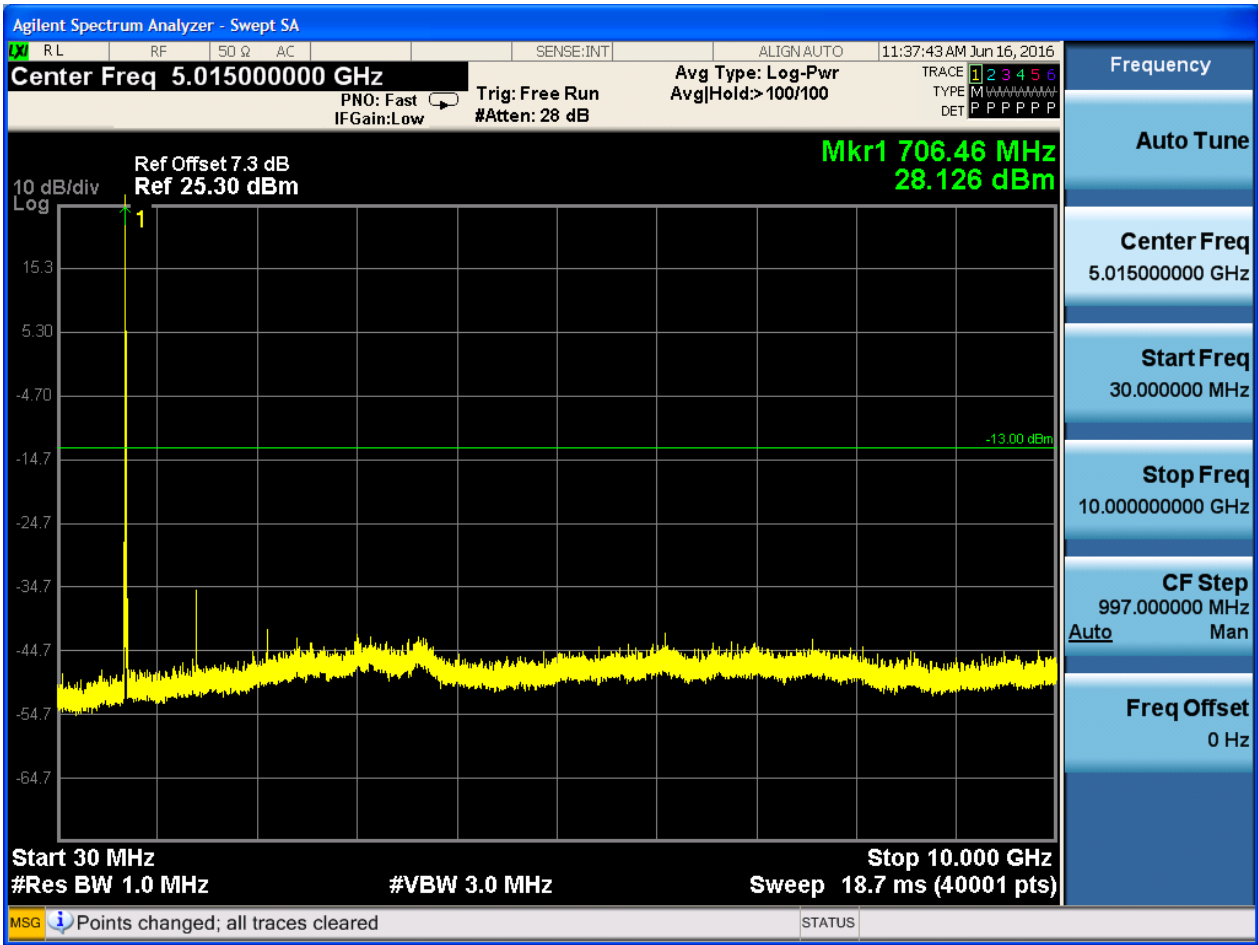

6.1.5.2.2 Test Bandwidth = 10

6.1.5.2.2.1 Test Channel = LCH

6.1.5.2.2.1.1 Test RB = RB1#0

6.1.5.2.2.2 Test Channel = MCH

6.1.5.2.2.2.1 Test RB = RB1#0

6.1.5.2.2.3 Test Channel = HCH

6.1.5.2.2.3.1 Test RB = RB1#0

## 7Appendix\_G: Field Strength of Spurious Radiation

Note: We tested all modes, but the data presented below is the worst case.

9kHz~150kHz, VBW = 200Hz, VBW = 600 Hz, Detector: PK

150kHz~30MHz, VBW = 9kHz, VBW = 30k Hz, Detector: PK