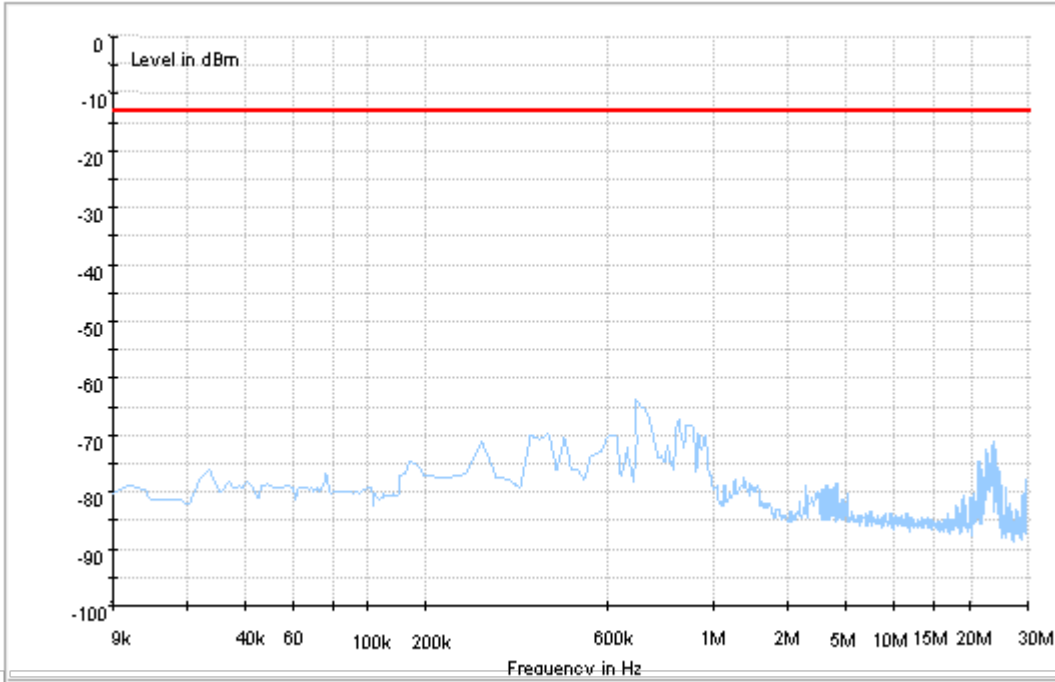

7.1.5 Test Band = BAND17

7.1.5.1 Test Bandwidth = 5

Copy of RSE-TX-DIRECTOR BELOW 1G_L