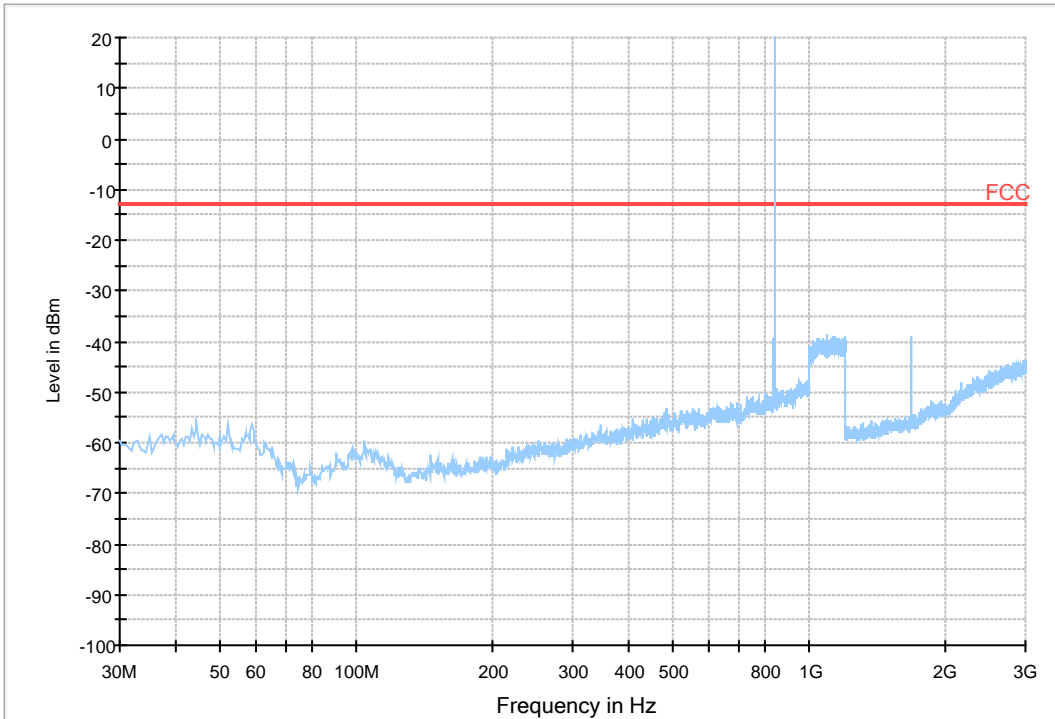

7.1.3 Test Band = BAND5

7.1.3.1 Test Bandwidth = 1.4