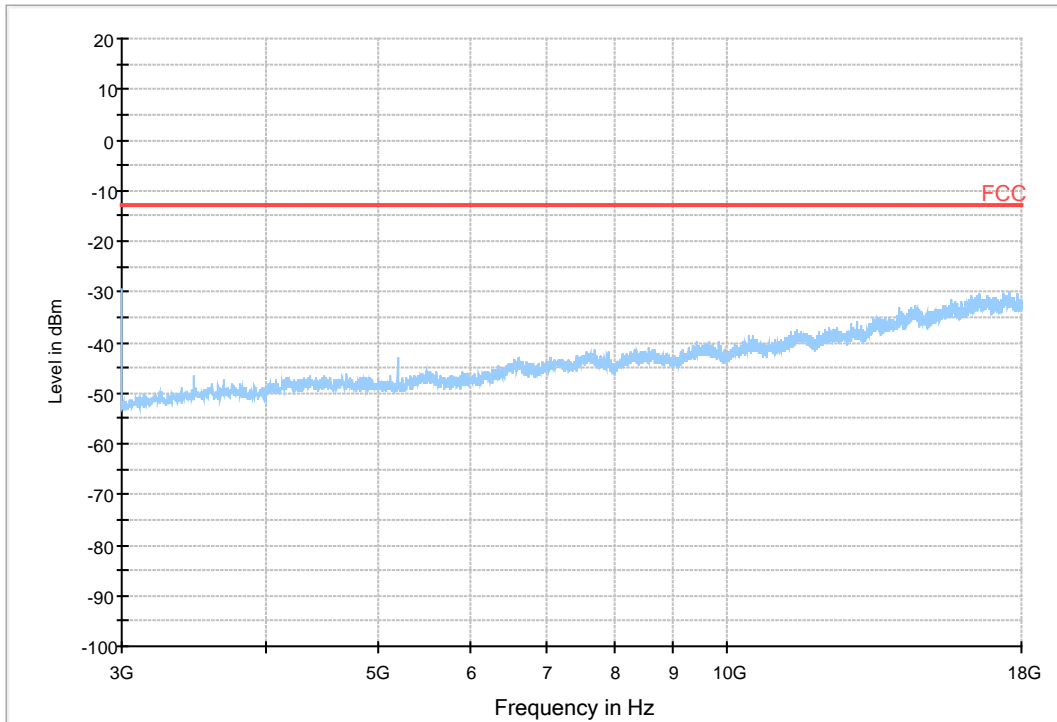

Copy of RSE-TX-DIRECTOR ABOVE 1.5G_H