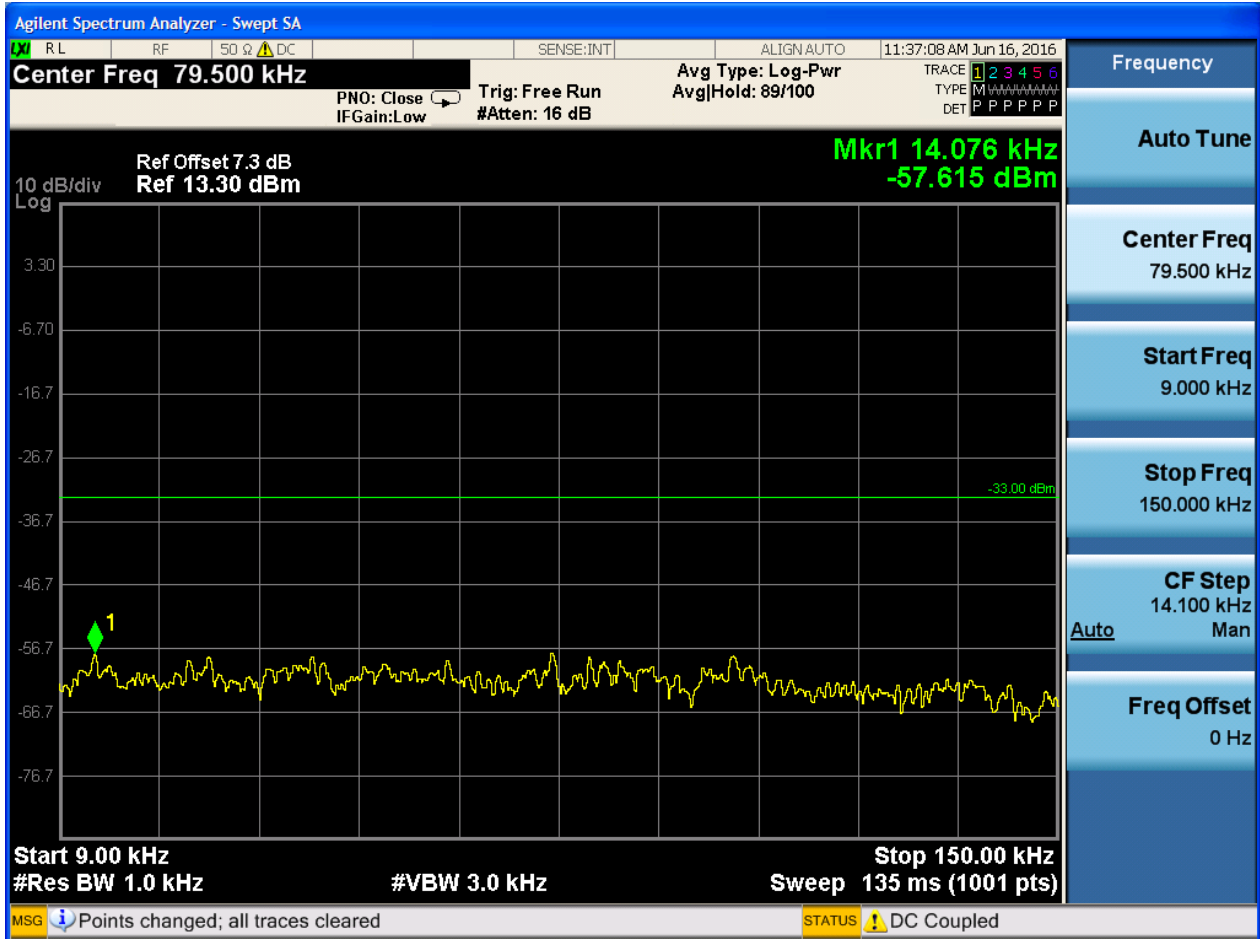

6.1.5.2.2 Test Bandwidth = 10

6.1.5.2.2.1 Test Channel = LCH

6.1.5.2.2.1.1 Test RB = RB1#0

6.1.5.2.2.2 Test Channel = MCH

6.1.5.2.2.2.1 Test RB = RB1#0

6.1.5.2.2.3 Test Channel = HCH

6.1.5.2.2.3.1 Test RB = RB1#0

## 7Appendix\_G: Field Strength of Spurious Radiation

Note: We tested all modes, but the data presented below is the worst case.

9kHz~150kHz, VBW = 200Hz, VBW = 600 Hz, Detector: PK

150kHz~30MHz, VBW = 9kHz, VBW = 30k Hz, Detector: PK