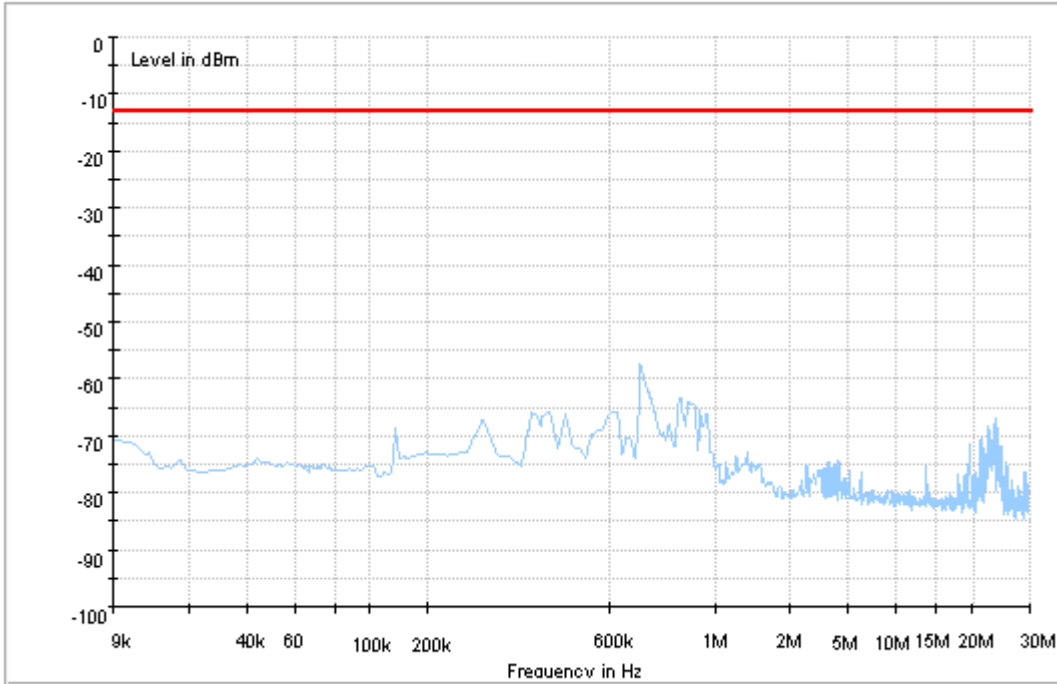

7.1.3.3 Test Bandwidth = 10