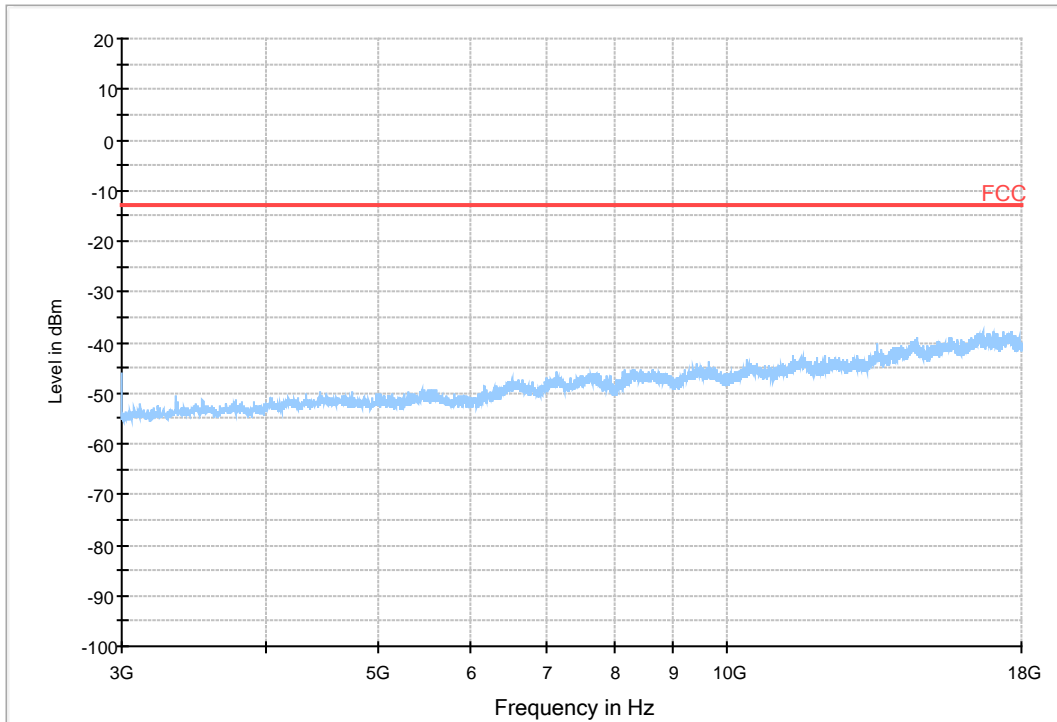

Copy of RSE-TX-DIRECTOR BELOW 1G_H