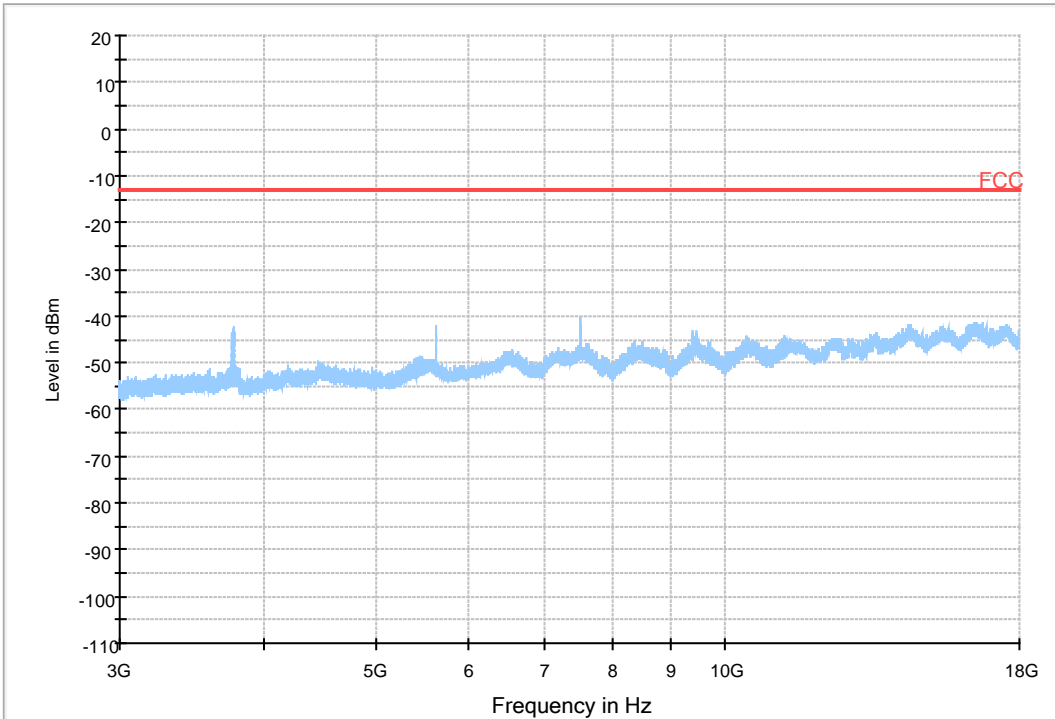

##### 7.1.1 Test Band = BAND2

##### 7.1.1.1 Test Bandwidth = 1.4

Copy of FCC PART24 LTE Band 2\_L

Copy of FCC PART24 LTE Band 2\_H