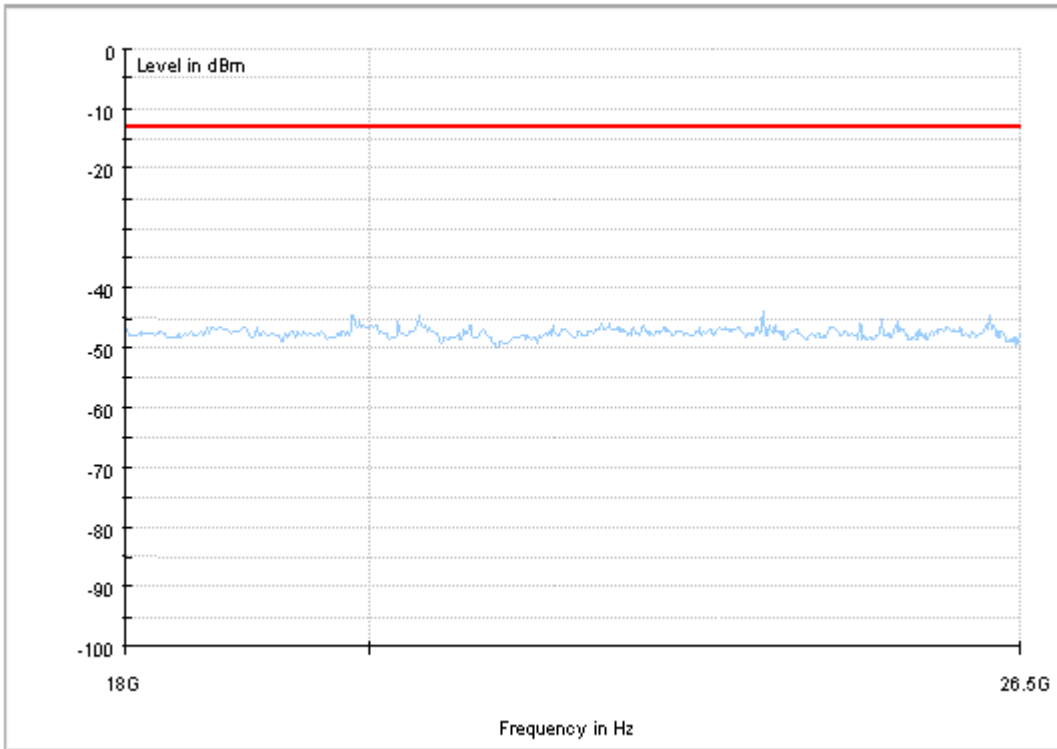

##### 7.1.1.1 Test Bandwidth = 1.4

Copy of FCC PART24 LTE Band 2\_L

Copy of FCC PART24 LTE Band 2\_H

### 7.1.1.3 Test Bandwidth = 20

Copy of FCC PART24 LTE Band 2\_L

Copy of FCC PART24 LTE Band 2\_H