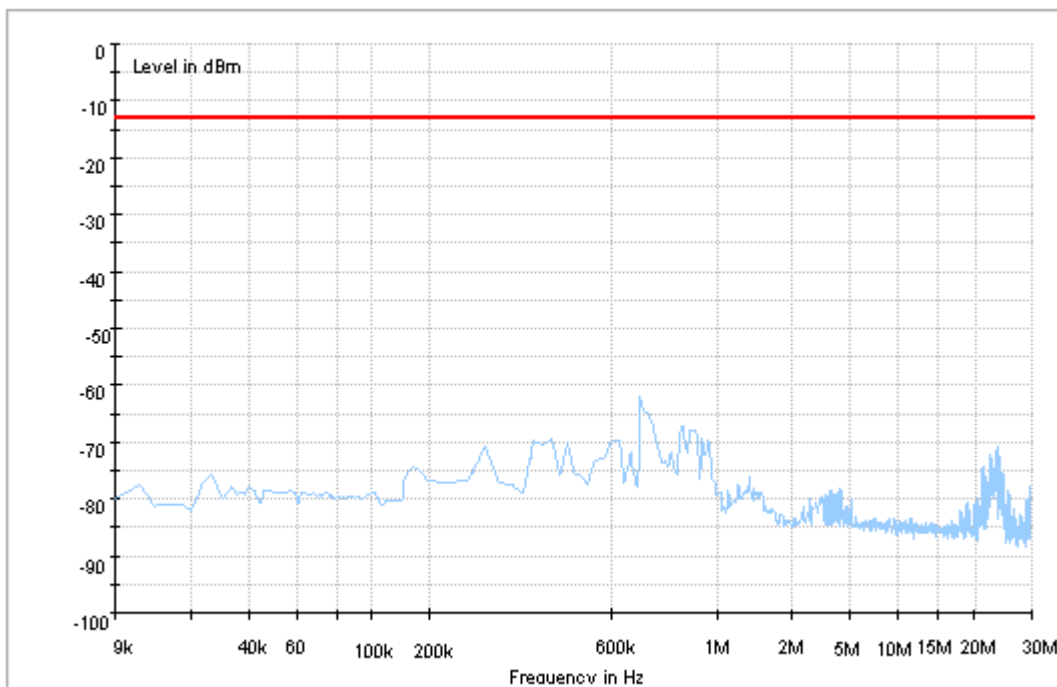

Copy of RSE-TX-DIRECTOR BELOW 1G_L

7.1.4 Test Band = BAND13

7.1.4.1 Test Bandwidth = 5