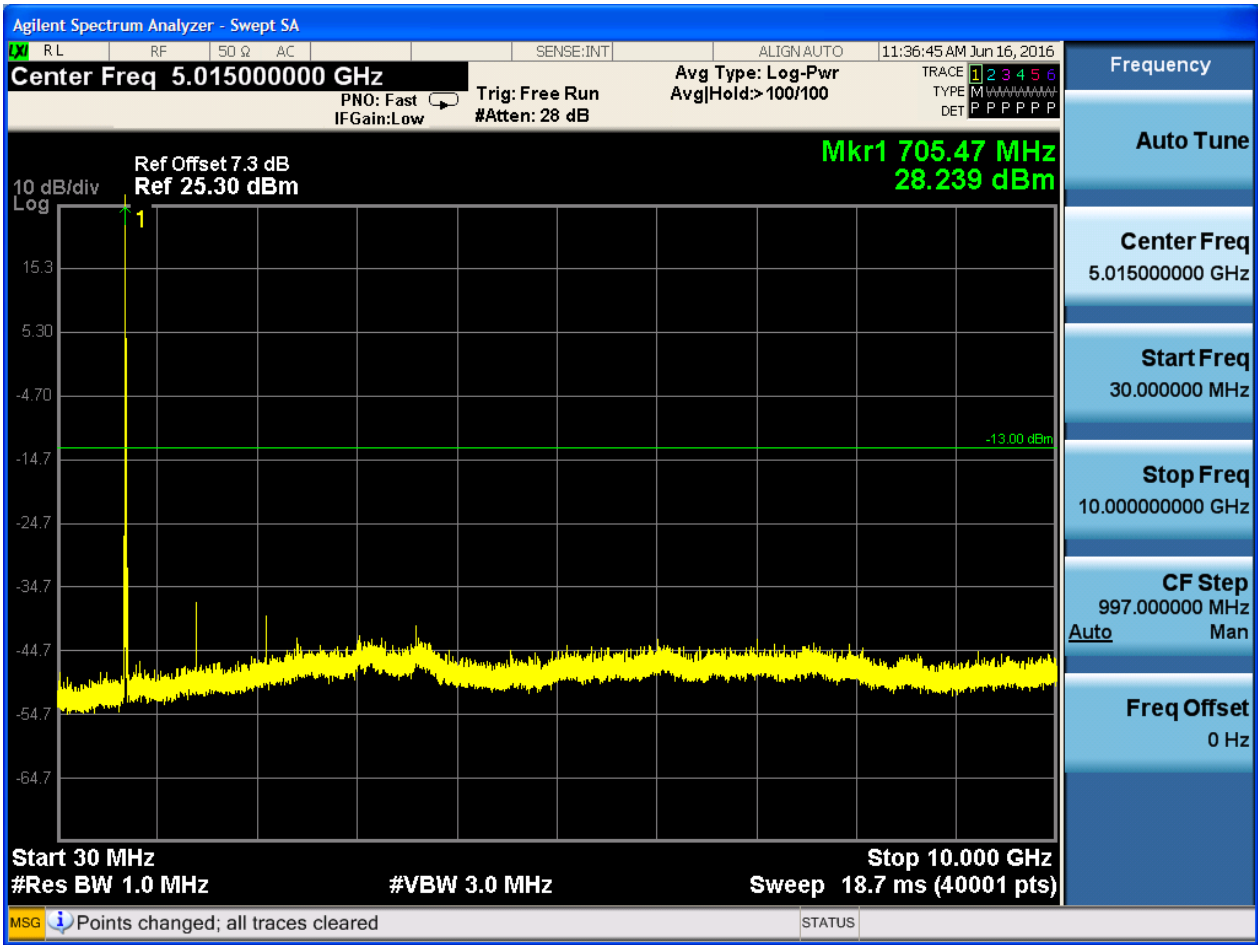

6.1.5.2.2 Test Bandwidth = 10

6.1.5.2.2.1 Test Channel = LCH

6.1.5.2.2.1.1 Test RB = RB1#0

6.1.5.2.2.2 Test Channel = MCH

6.1.5.2.2.2.1 Test RB = RB1#0

6.1.5.2.2.3 Test Channel = HCH

6.1.5.2.2.3.1 Test RB = RB1#0

## 7Appendix\_G: Field Strength of Spurious Radiation

Note: We tested all modes, but the data presented below is the worst case.

9kHz~150kHz, VBW = 200Hz, VBW = 600 Hz, Detector: PK

150kHz~30MHz, VBW = 9kHz, VBW = 30k Hz, Detector: PK