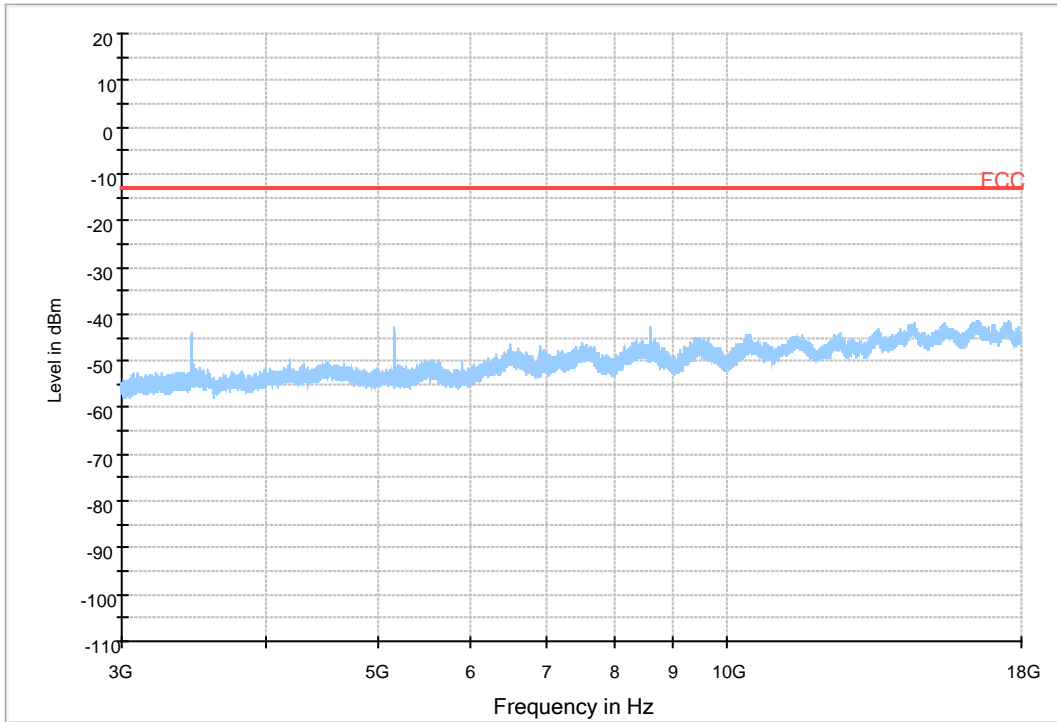

#### 7.1.2.1 Test Bandwidth = 1.4

Copy of RSE-TX-DIRECTOR ABOVE 1.5G\_L

Copy of RSE-TX-DIRECTOR ABOVE 1.5G\_H

### 7.1.2.3 Test Bandwidth = 20

Copy of FCC PART27 LTE Band 4\_L

Copy of FCC PART27 LTE Band 4\_H