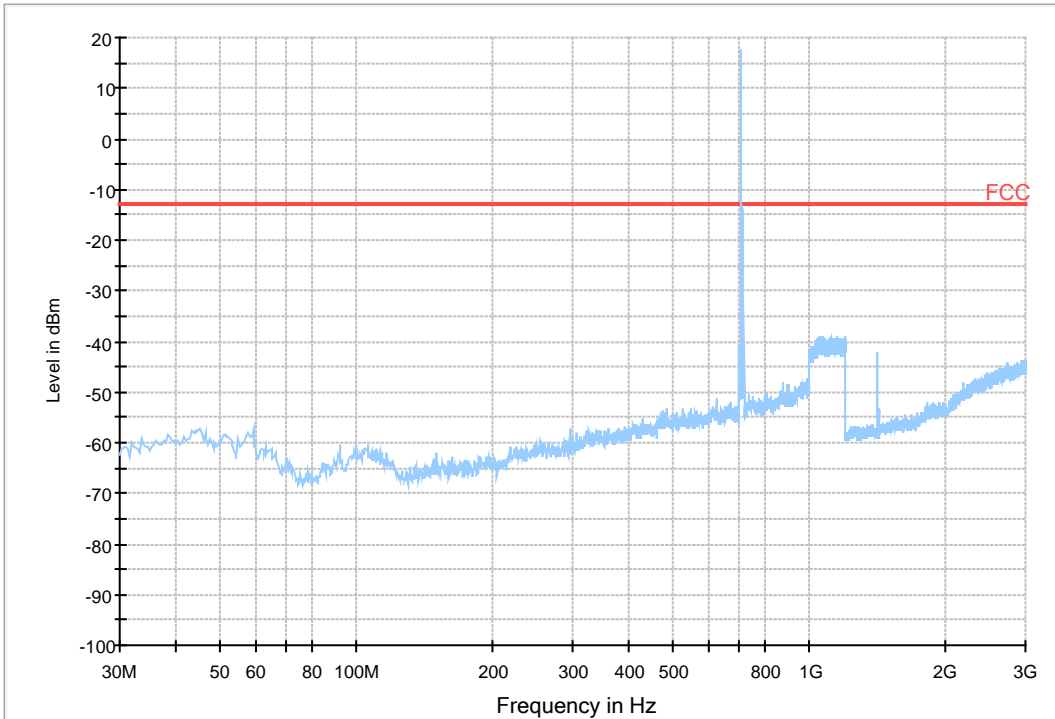

7.1.5 Test Band = BAND17

7.1.5.1 Test Bandwidth = 5