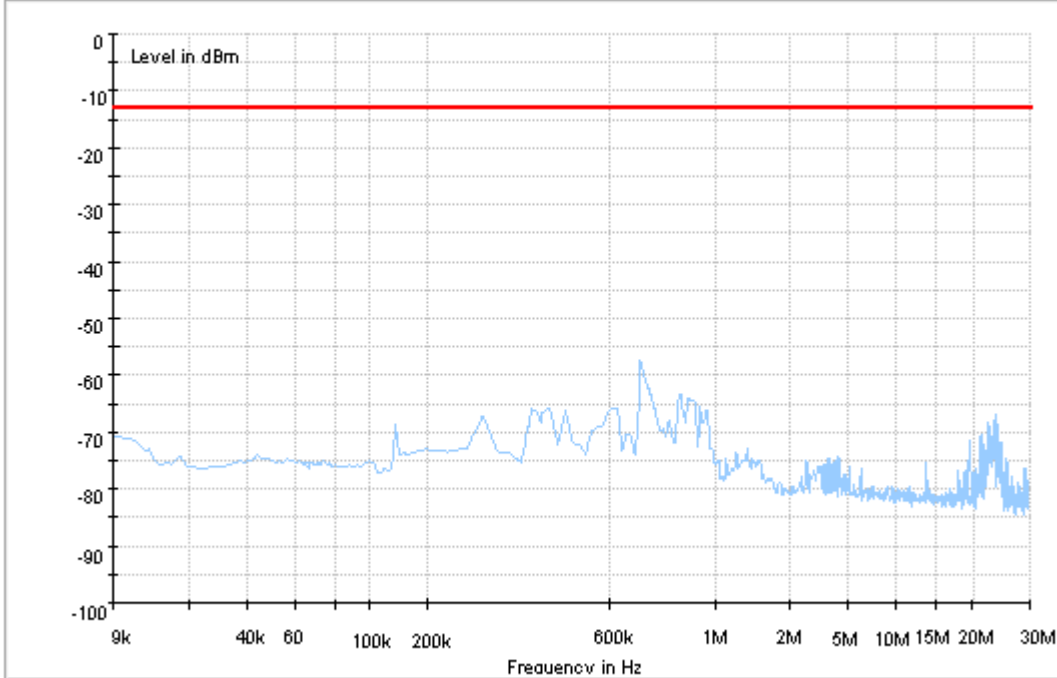

7.1.5.2 Test Bandwidth = 10