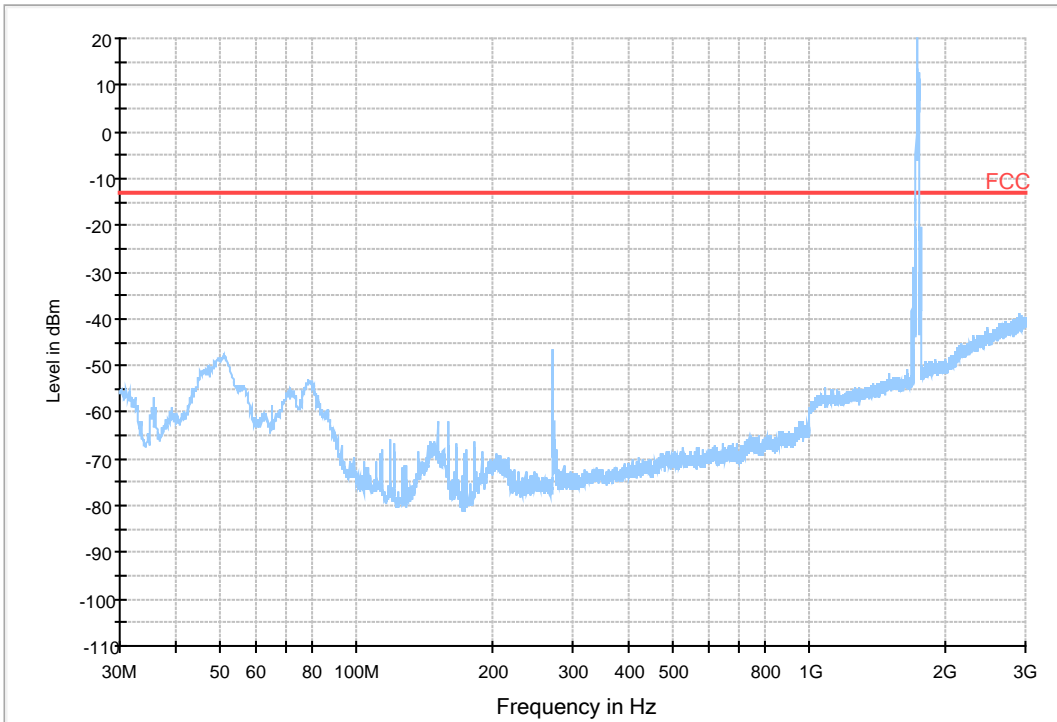

#### 7.1.2.1 Test Bandwidth = 1.4

Copy of RSE-TX-DIRECTOR ABOVE 1.5G\_L

Copy of RSE-TX-DIRECTOR ABOVE 1.5G\_H

### 7.1.2.3 Test Bandwidth = 20

Copy of FCC PART27 LTE Band 4\_L

Copy of FCC PART27 LTE Band 4\_H