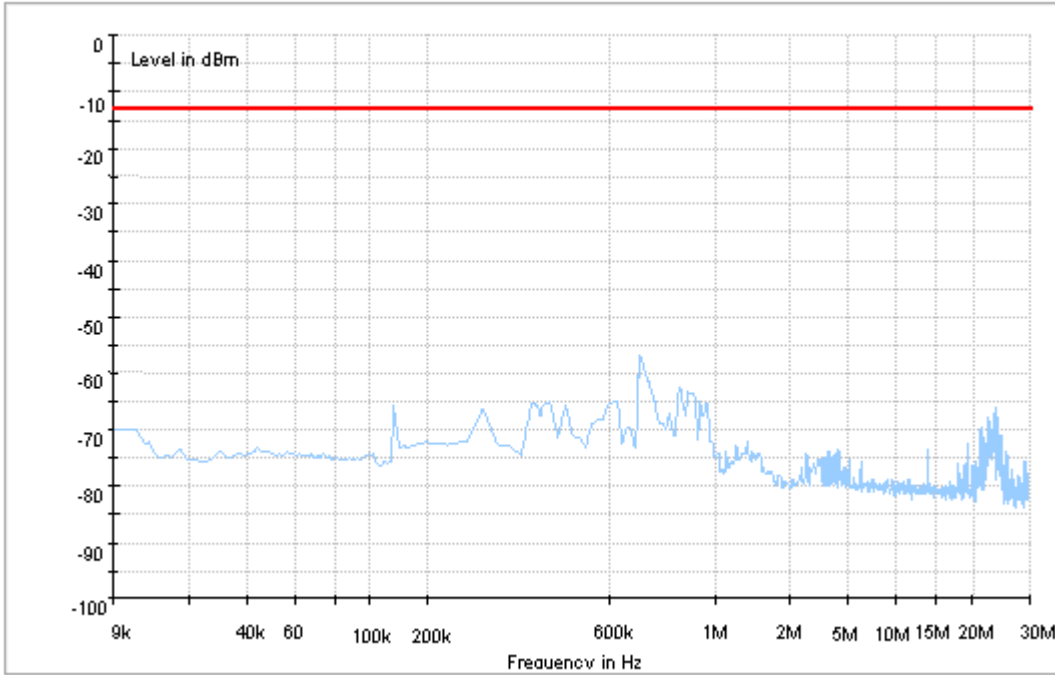

7.1.2 Test Band = BAND4

7.1.2.1 Test Bandwidth = 1.4

Copy of RSE-TX-DIRECTOR ABOVE 1.5G_L