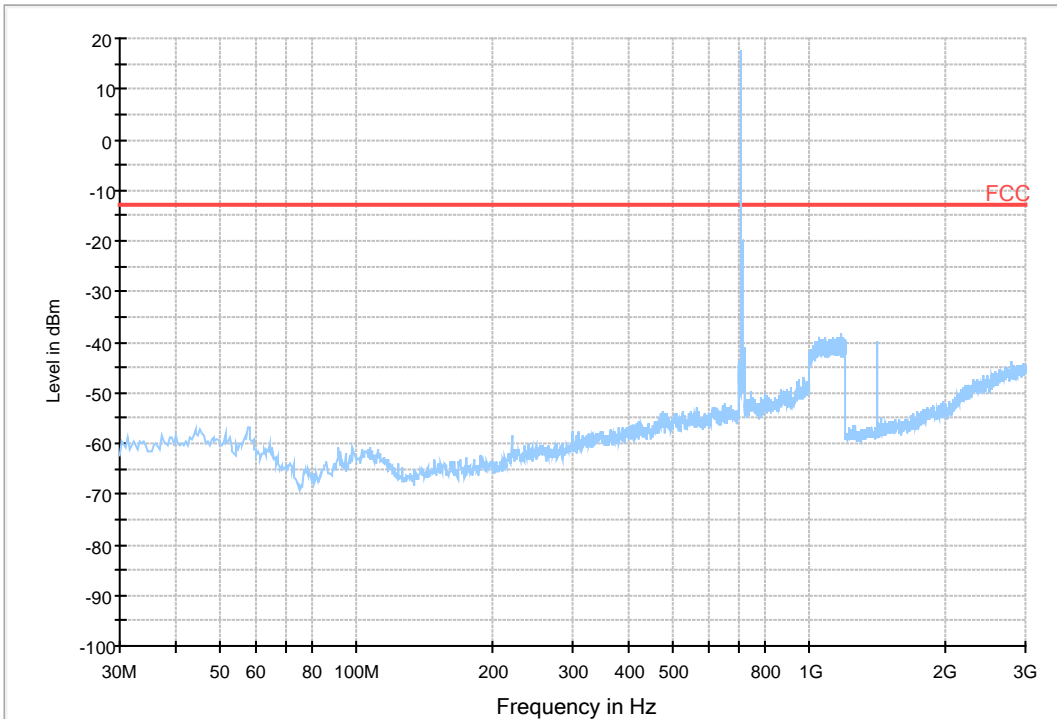

Copy of RSE-TX-DIRECTOR BELOW 1G_L