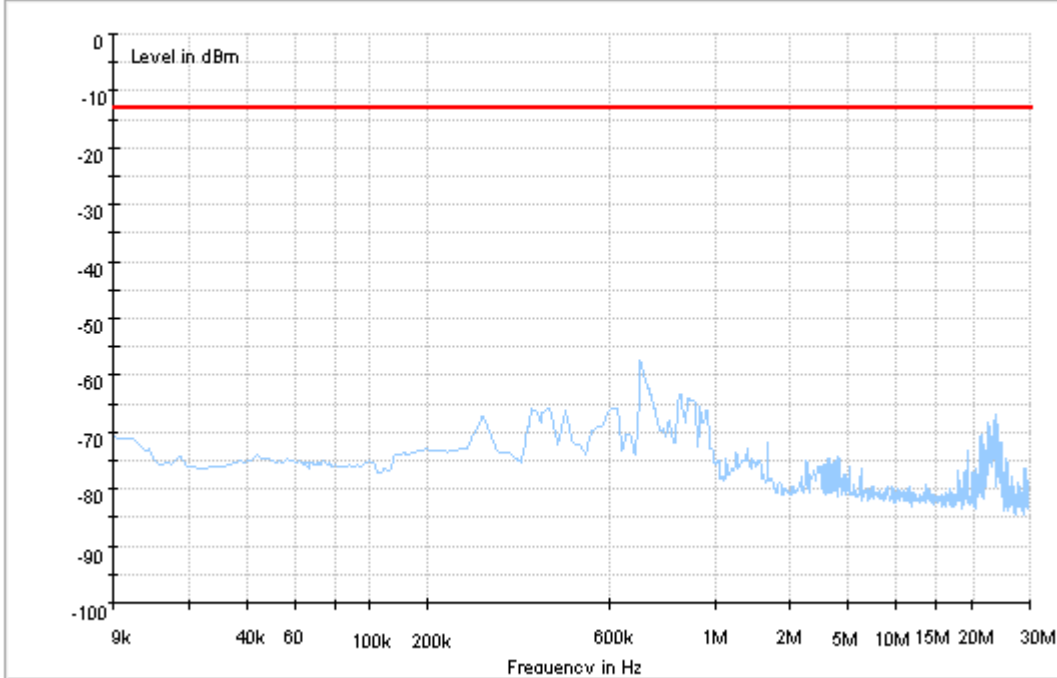

#### 7.1.2.1 Test Bandwidth = 1.4

Copy of RSE-TX-DIRECTOR ABOVE 1.5G\_L

Copy of RSE-TX-DIRECTOR ABOVE 1.5G\_H

### 7.1.2.3 Test Bandwidth = 20

Copy of FCC PART27 LTE Band 4\_L

Copy of FCC PART27 LTE Band 4\_H