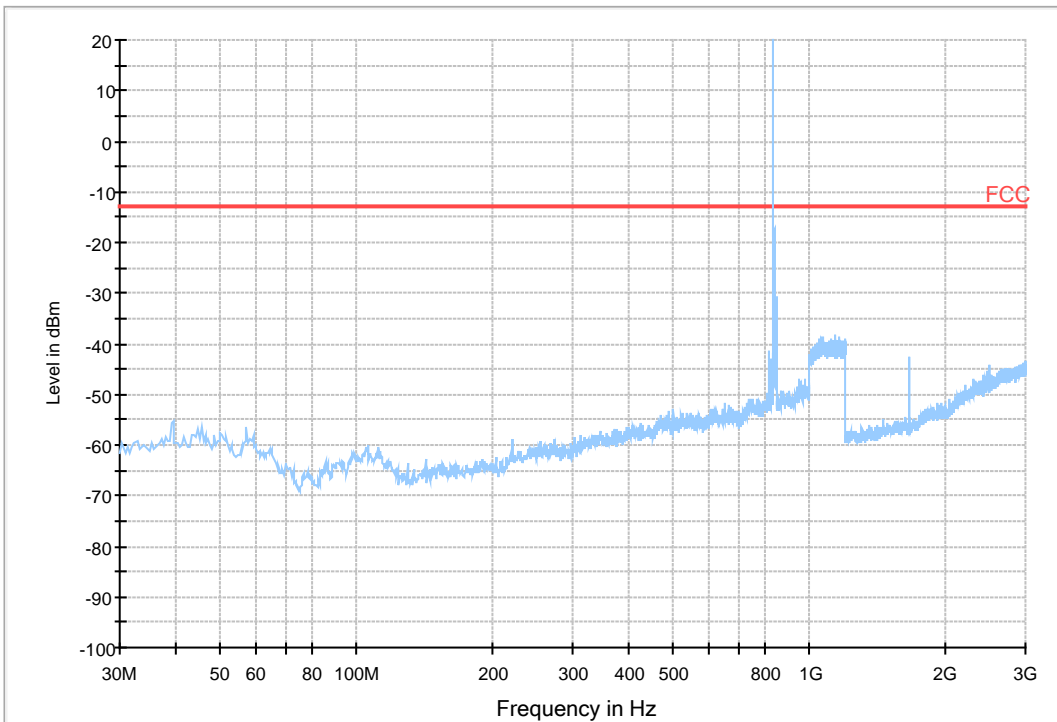

Copy of RSE-TX-DIRECTOR BELOW 1G_L