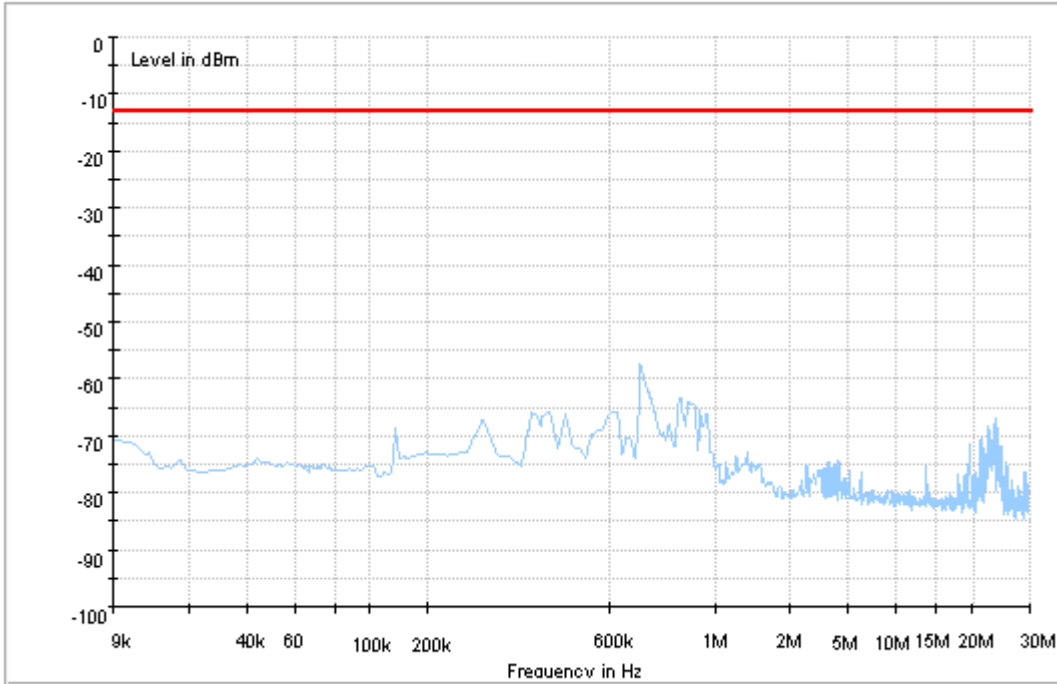

##### 7.1.1.1 Test Bandwidth = 1.4

Copy of FCC PART24 LTE Band 2\_L

Copy of FCC PART24 LTE Band 2\_H

### 7.1.1.3 Test Bandwidth = 20

Copy of FCC PART24 LTE Band 2\_L

Copy of FCC PART24 LTE Band 2\_H