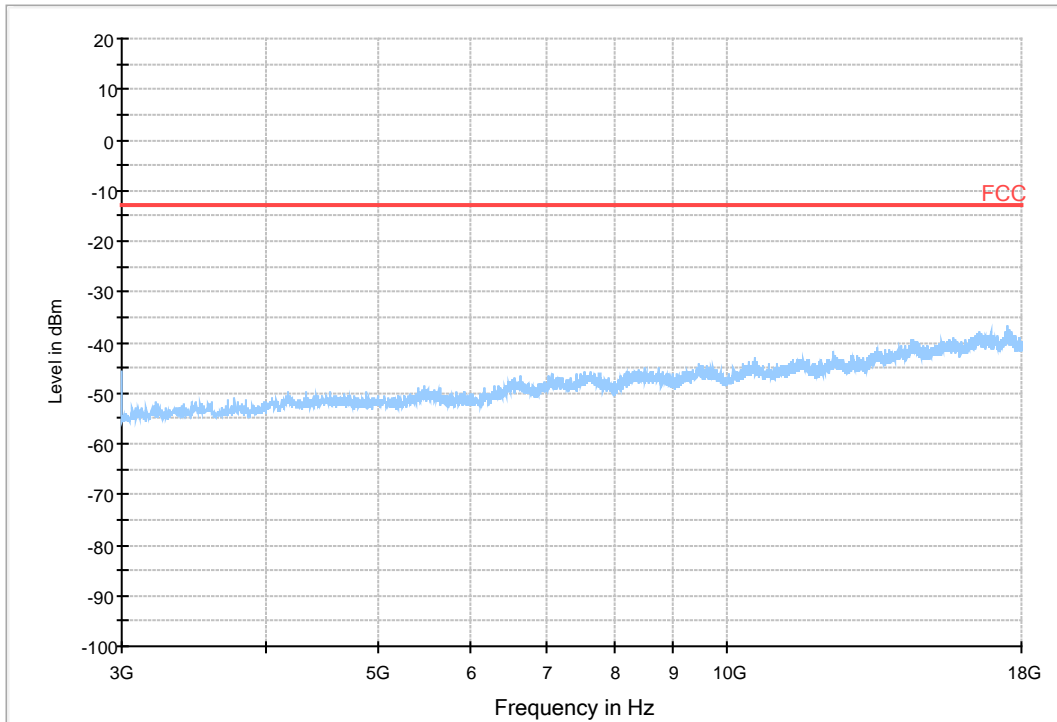

Copy of RSE-TX-DIRECTOR BELOW 1G_H