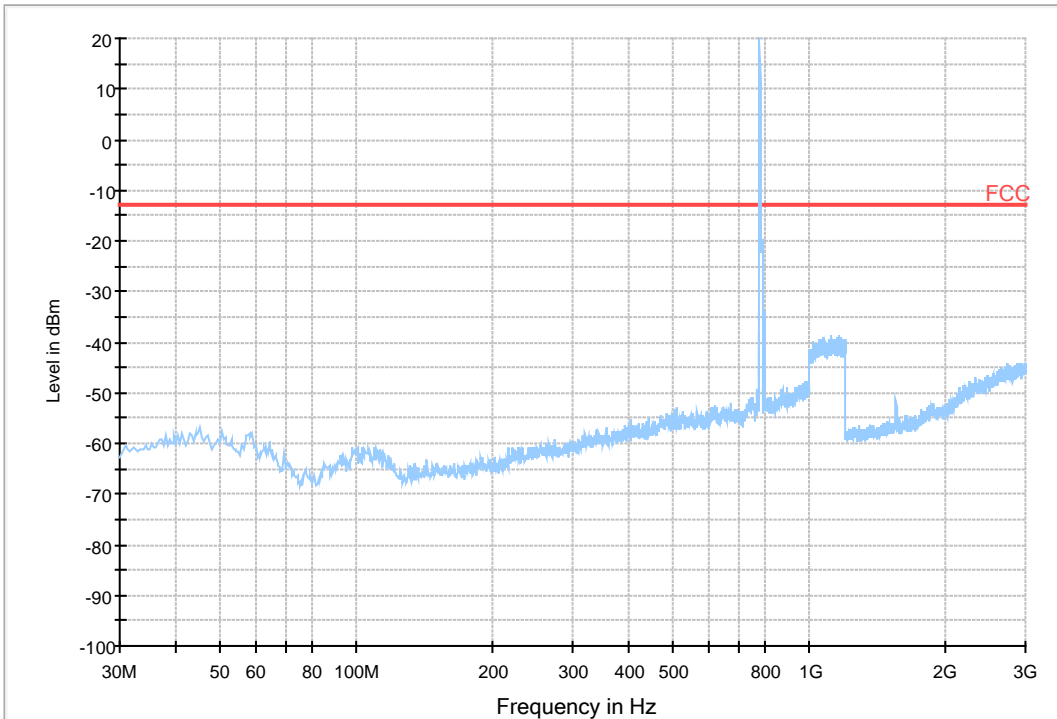

Copy of RSE-TX-DIRECTOR BELOW 1G_L