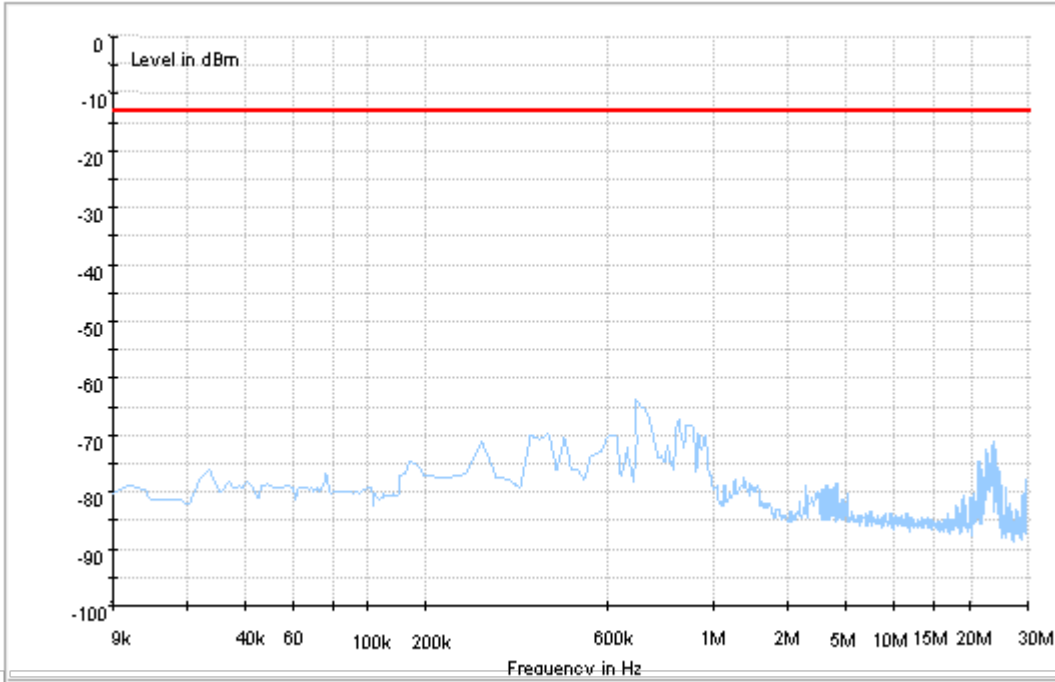

7.1.3 Test Band = BAND5

7.1.3.1 Test Bandwidth = 1.4

Copy of RSE-TX-DIRECTOR BELOW 1G_L