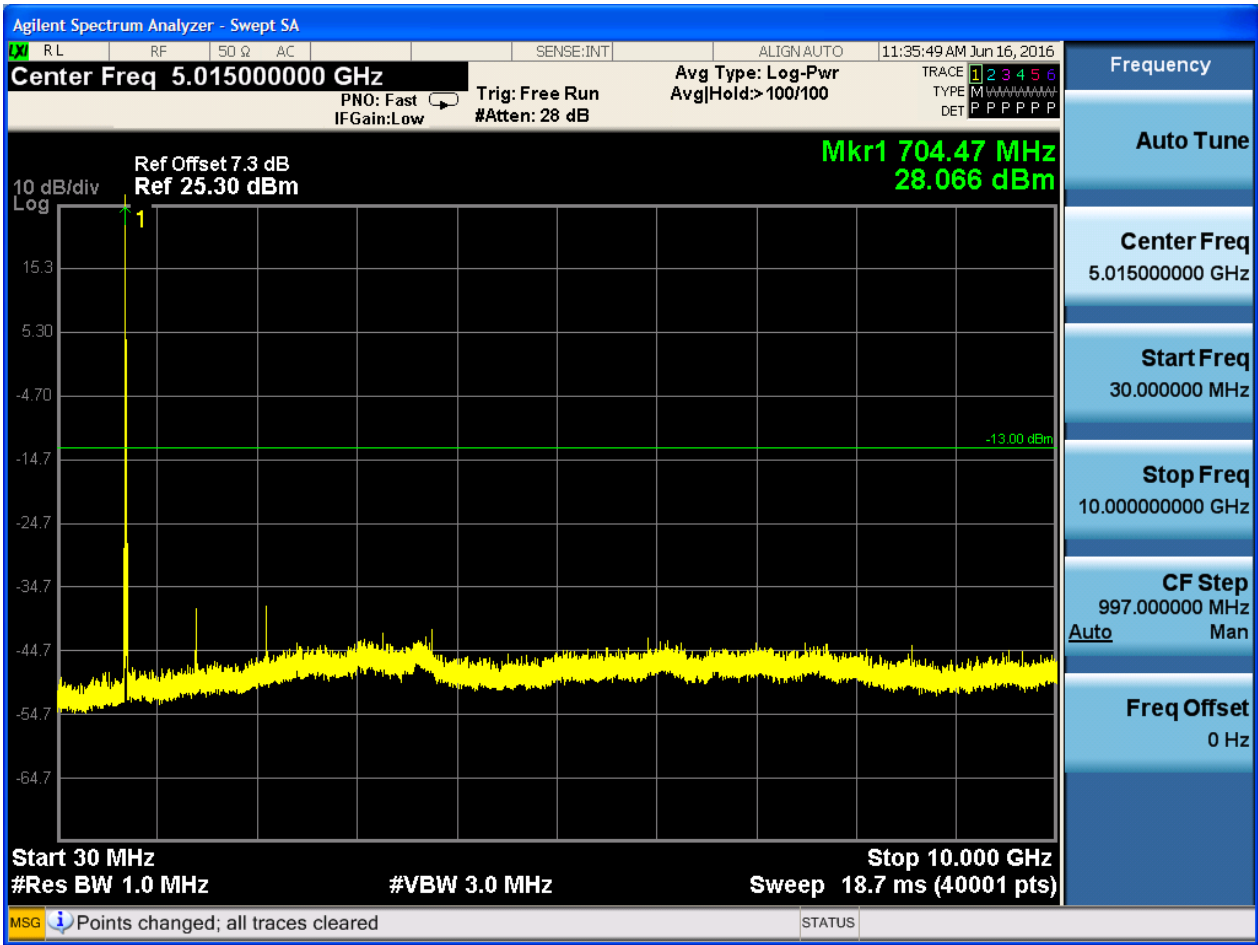

6.1.5.2.2 Test Bandwidth = 10

6.1.5.2.2.1 Test Channel = LCH

6.1.5.2.2.1.1 Test RB = RB1#0

6.1.5.2.2.2 Test Channel = MCH

6.1.5.2.2.2.1 Test RB = RB1#0

6.1.5.2.2.3 Test Channel = HCH

6.1.5.2.2.3.1 Test RB = RB1#0

## 7Appendix\_G: Field Strength of Spurious Radiation

Note: We tested all modes, but the data presented below is the worst case.

9kHz~150kHz, VBW = 200Hz, VBW = 600 Hz, Detector: PK

150kHz~30MHz, VBW = 9kHz, VBW = 30k Hz, Detector: PK