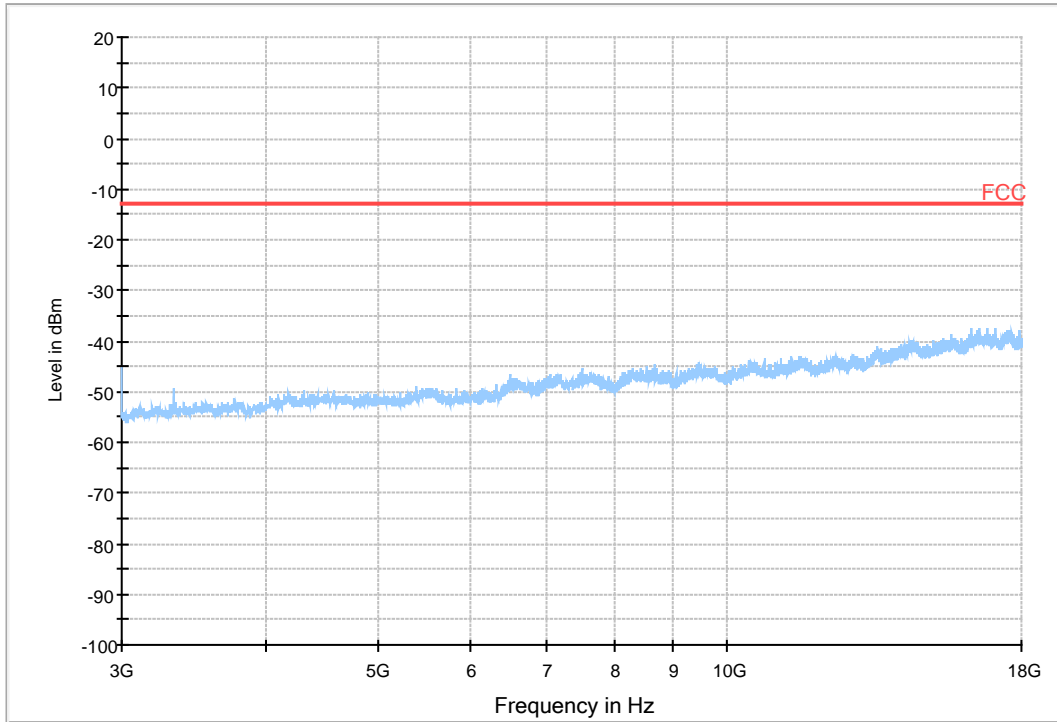

Copy of RSE-TX-DIRECTOR BELOW 1G_H