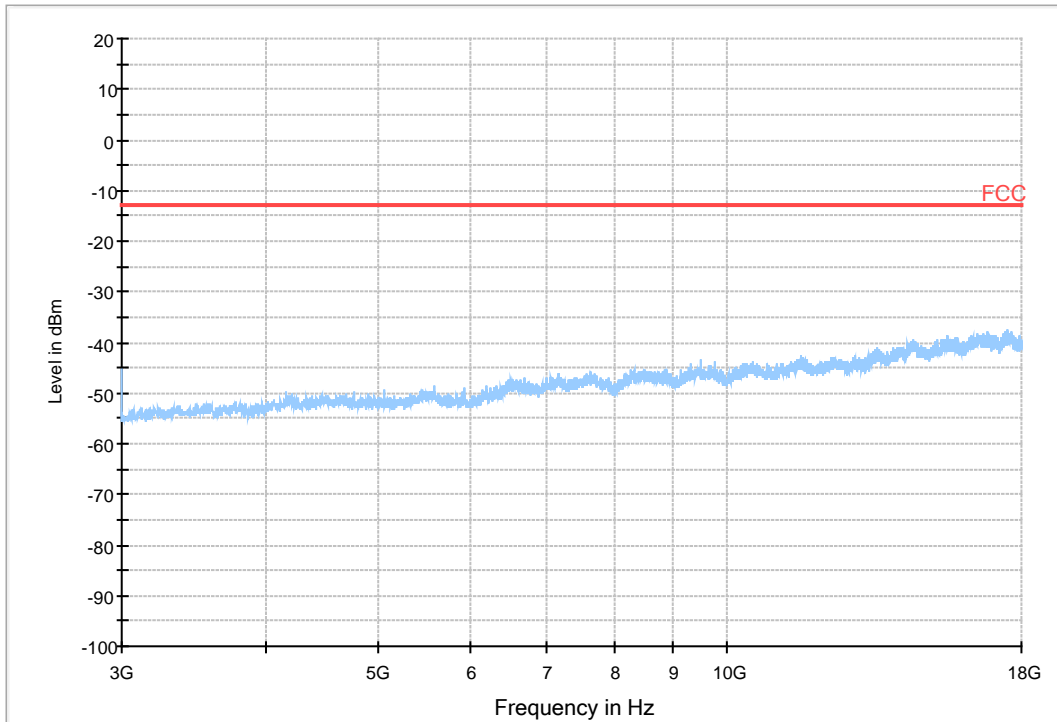

Copy of RSE-TX-DIRECTOR BELOW 1G_H