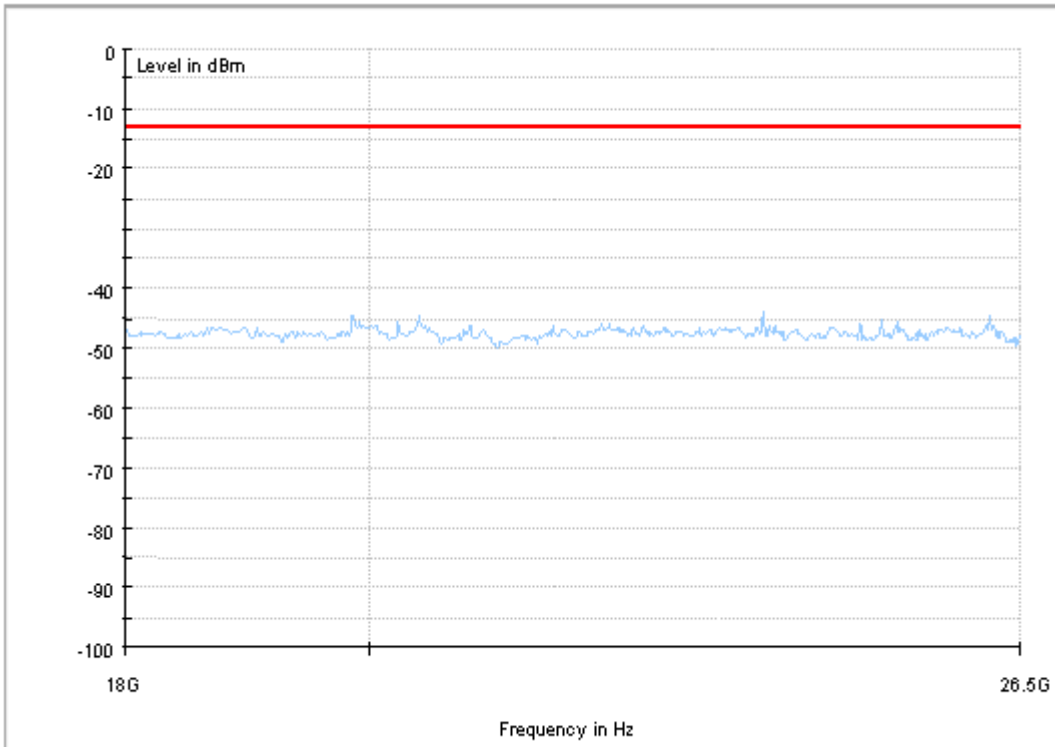

##### 7.1.1.1 Test Bandwidth = 1.4

Copy of FCC PART24 LTE Band 2\_L

Copy of FCC PART24 LTE Band 2\_H

### 7.1.1.3 Test Bandwidth = 20

Copy of FCC PART24 LTE Band 2\_L

Copy of FCC PART24 LTE Band 2\_H