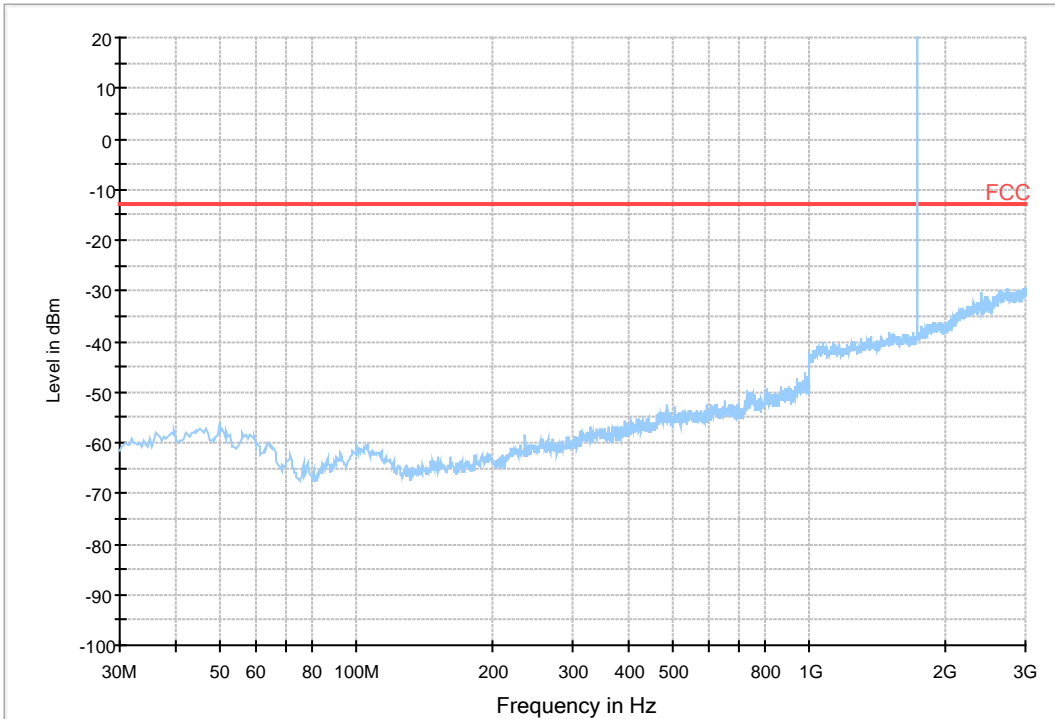

7.1.2 Test Band = BAND4

7.1.2.1 Test Bandwidth = 1.4