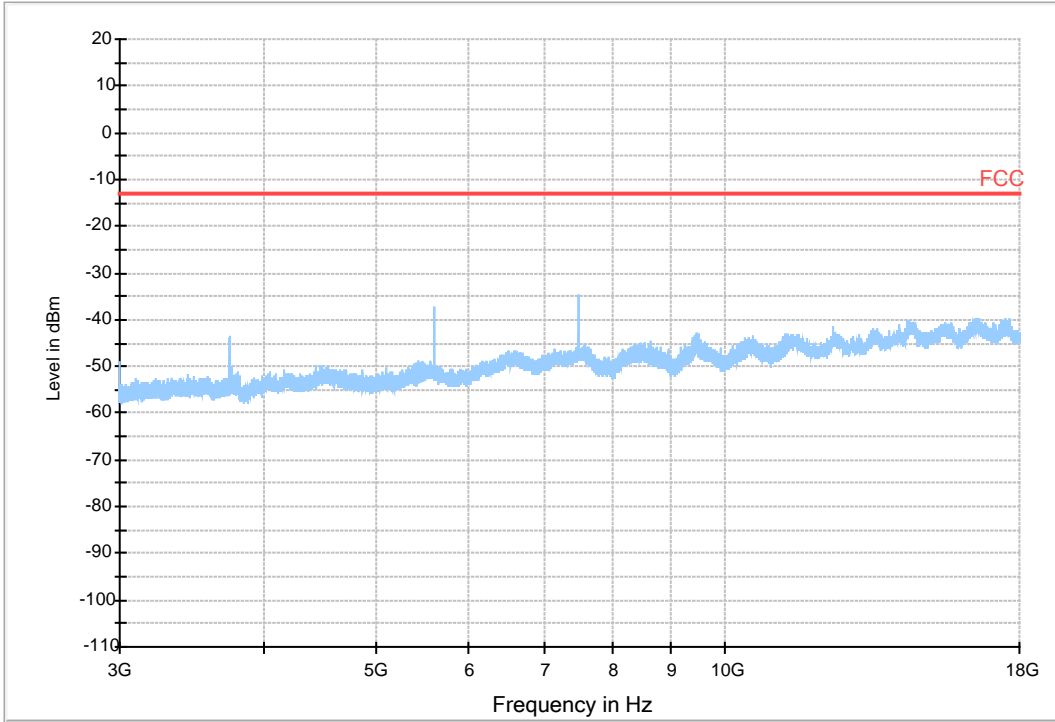

##### 7.1.1.1 Test Bandwidth = 1.4

Copy of FCC PART24 LTE Band 2\_L

Copy of FCC PART24 LTE Band 2\_H

### 7.1.1.3 Test Bandwidth = 20

Copy of FCC PART24 LTE Band 2\_L

Copy of FCC PART24 LTE Band 2\_H