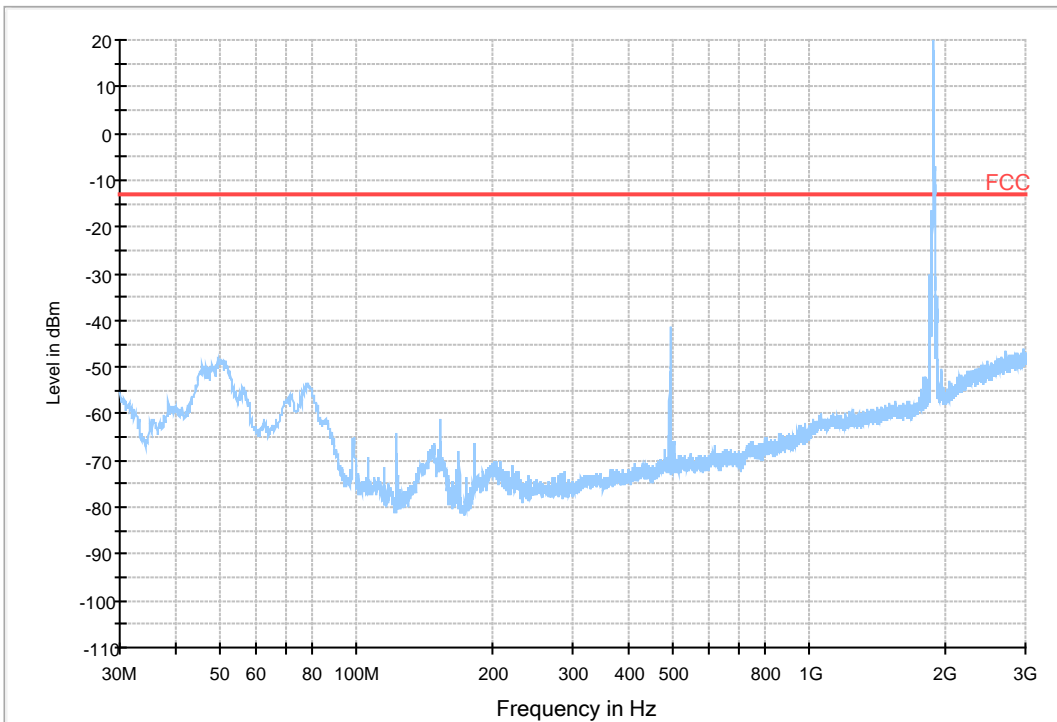

##### 7.1.1.1 Test Bandwidth = 1.4

Copy of FCC PART24 LTE Band 2\_L

Copy of FCC PART24 LTE Band 2\_H

### 7.1.1.3 Test Bandwidth = 20

Copy of FCC PART24 LTE Band 2\_L

Copy of FCC PART24 LTE Band 2\_H