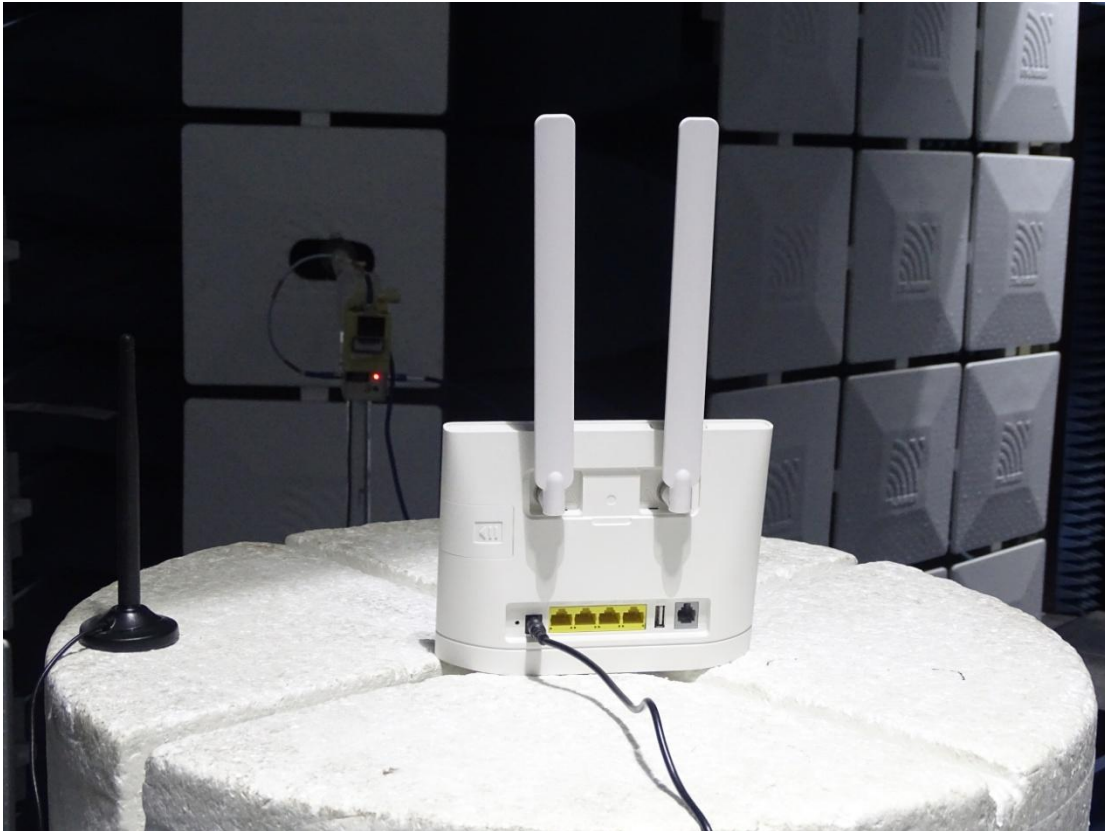

Photos of Test Setup

For GSM&WCDMA<E

1. Radiated Spurious Emissions

Radiated Spurious Emission (below 3GHz)

Radiated Spurious Emission (3GHz to18GHz)

Radiated Spurious Emission (18GHz to26.5GHz)

-----The END-----