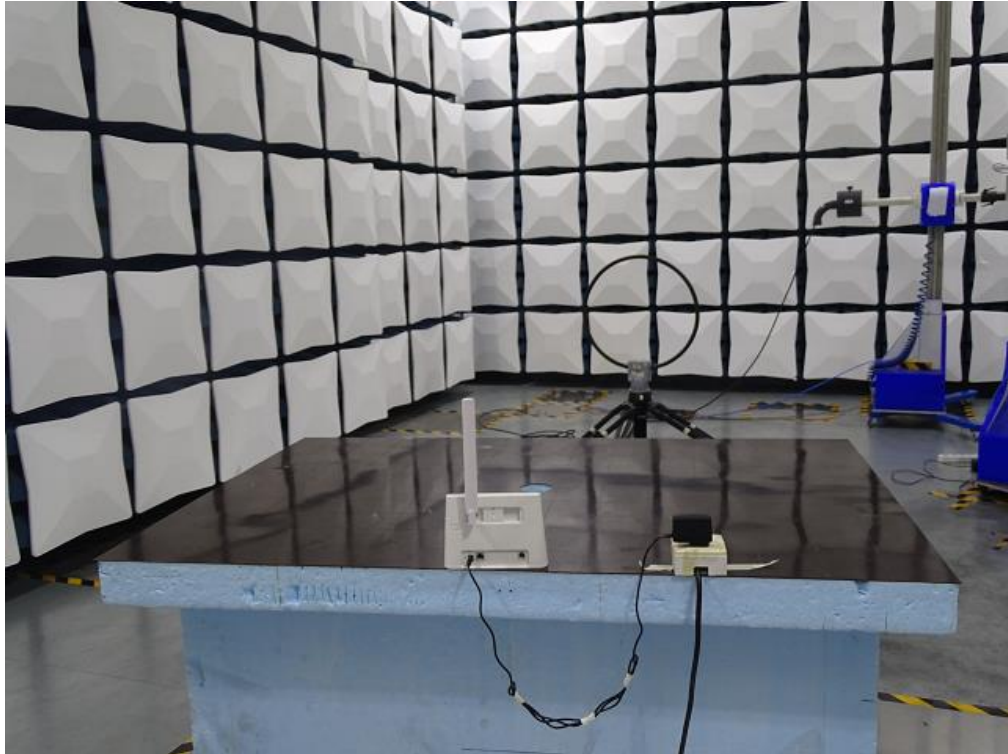

Photos of Test Setup

For WCDMA<E

1. Radiated Spurious Emissions

Radiated Spurious Emission (9K-30MHz)

Radiated Spurious Emission 30M to18GHz)

Radiated Spurious Emission (18GHz to26.5GHz)

For Wlan

2. Radiated Spurious Emissions

Radiated Spurious Emission (9K-30MHz)

Radiated Spurious Emission (below 1GHz)

Radiated Spurious Emission (1GHz to18GHz)

Radiated Spurious Emission (above 18GHz)

Conducted Emissions

-----The END-----