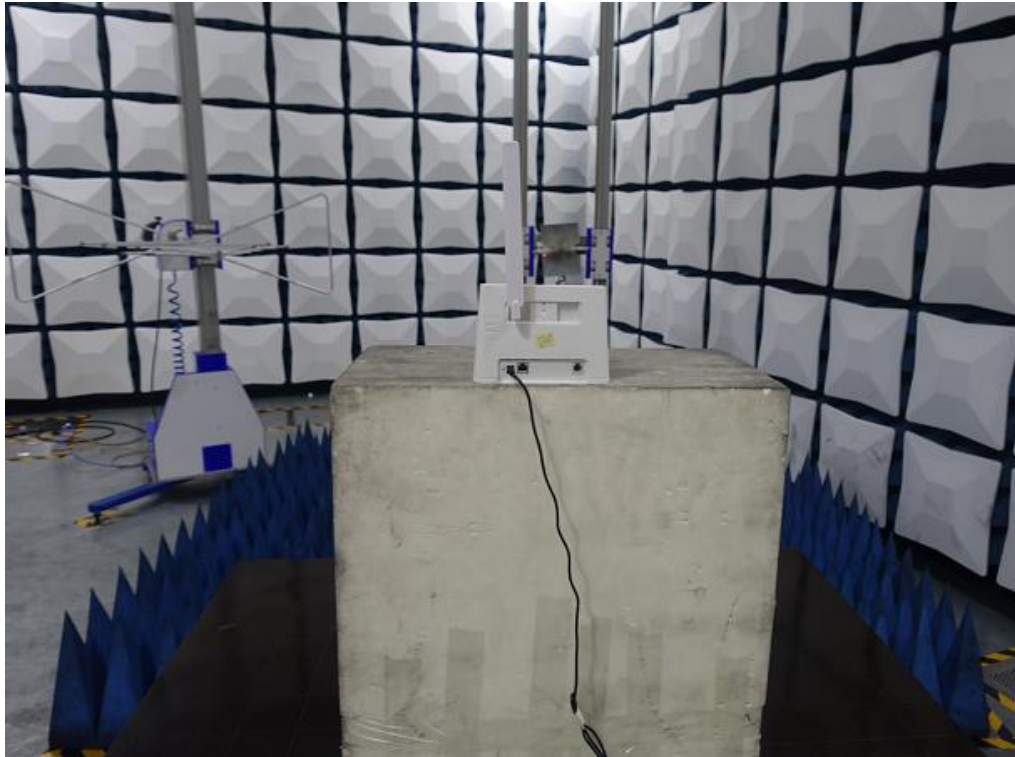

Photos of Test Setup

For WCDMA<E

1. Radiated Spurious Emissions

Radiated Spurious Emission (9K-30MHz)

Radiated Spurious Emission 30M to18GHz)

Radiated Spurious Emission (18GHz to26.5GHz)

For Wlan

2. Radiated Spurious Emissions

Radiated Spurious Emission (9K-30MHz)

Radiated Spurious Emission (below 1GHz)

Radiated Spurious Emission (1GHz to18GHz)

Radiated Spurious Emission (above 18GHz)

Conducted Emissions

-----The END-----