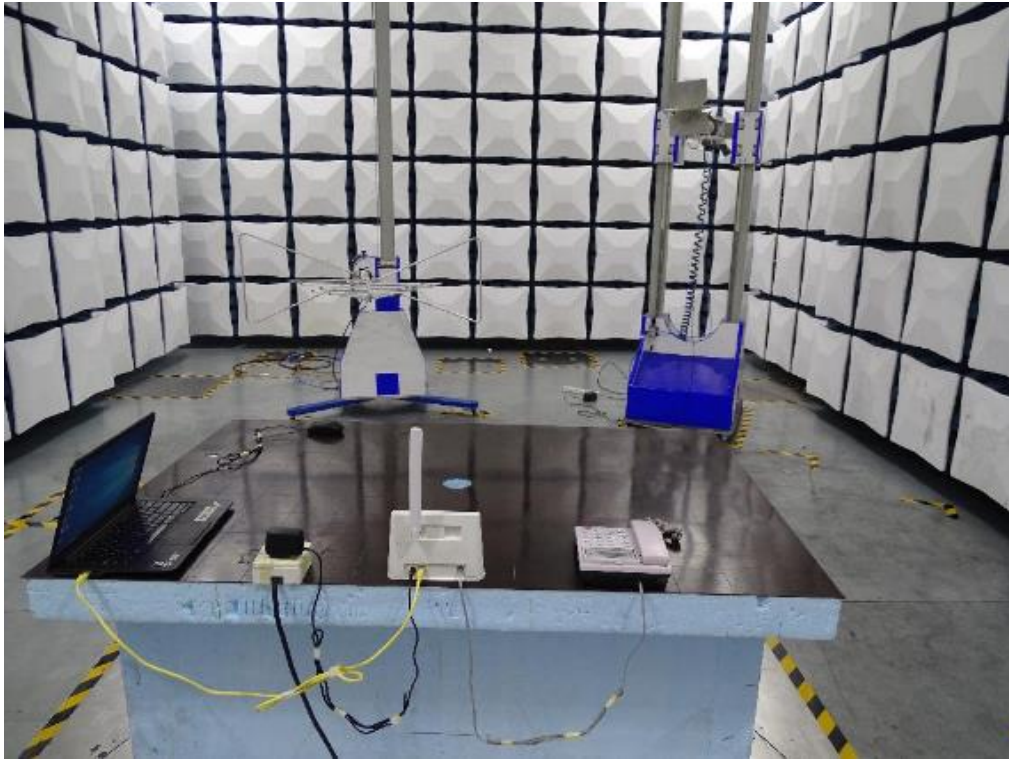

Photos of Test Setup

For WCDMA<E

1. Radiated Spurious Emissions

Radiated Spurious Emission (9K-30MHz)

Radiated Spurious Emission 30M to18GHz)

Radiated Spurious Emission (18GHz to26.5GHz)

For Wlan

2. Radiated Spurious Emissions

Radiated Spurious Emission (9K-30MHz)

Radiated Spurious Emission (below 1GHz)

Radiated Spurious Emission (1GHz to18GHz)

Radiated Spurious Emission (above 18GHz)

Conducted Emissions

-----The END-----