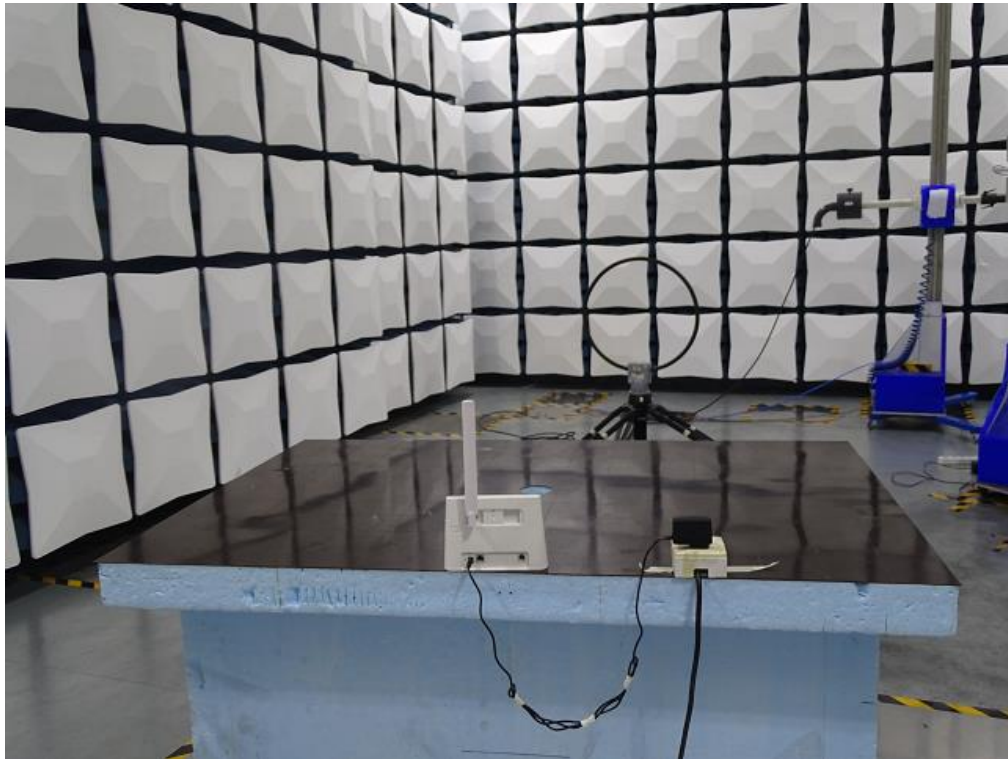

Photos of Test Setup

For WCDMA<E

1. Radiated Spurious Emissions

Radiated Spurious Emission (9K-30MHz)

Radiated Spurious Emission 30M to18GHz)

Radiated Spurious Emission (18GHz to26.5GHz)

For Wlan

2. Radiated Spurious Emissions

Radiated Spurious Emission (9K-30MHz)

Radiated Spurious Emission (below 1GHz)

Radiated Spurious Emission (1GHz to18GHz)

Radiated Spurious Emission (above 18GHz)

Conducted Emissions

-----The END-----