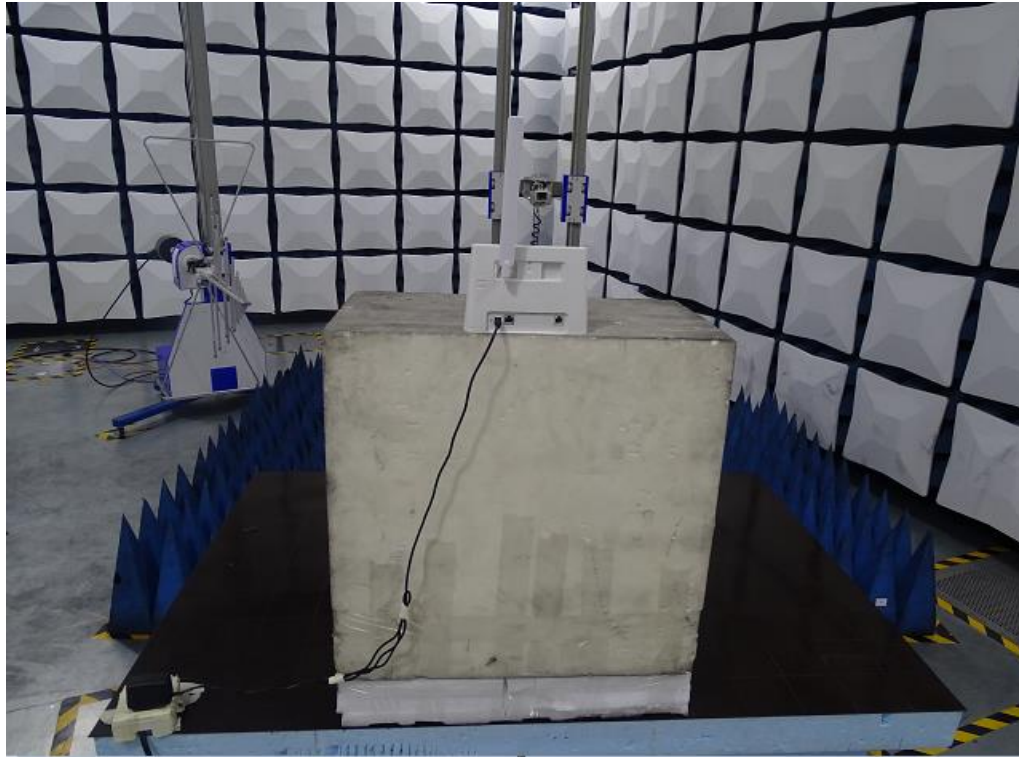

Photos of Test Setup

For WCDMA<E

1. Radiated Spurious Emissions

Radiated Spurious Emission (9K-30MHz)

Radiated Spurious Emission 30M to18GHz)

Radiated Spurious Emission (18GHz to26.5GHz)

For Wlan

2. Radiated Spurious Emissions

Radiated Spurious Emission (9K-30MHz)

Radiated Spurious Emission (below 1GHz)

Radiated Spurious Emission (1GHz to18GHz)

Radiated Spurious Emission (above 18GHz)

Conducted Emissions

-----The END-----