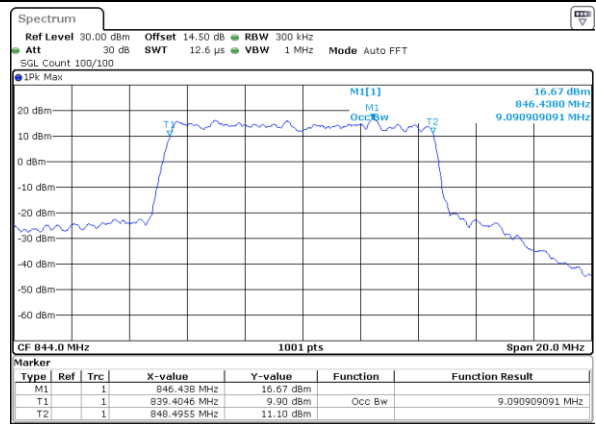

LTE Band 5

Lowest Channel / 10MHz / QPSK

Date: 5 JAN 2019 17:39:54

Lowest Channel / 10MHz / 16QAM

Date: 5 JAN 2019 17:40:04

Middle Channel / 10MHz / QPSK

Date: 5 JAN 2019 17:49:03

Middle Channel / 10MHz / 16QAM

Date: 5 JAN 2019 17:49:13

Highest Channel / 10MHz / QPSK

Date: 5 JAN 2019 17:51:35

Highest Channel / 10MHz / 16QAM

Date: 5 JAN 2019 17:51:45

LTE Band 7

Lowest Channel / 5MHz / QPSK

Lowest Channel / 5MHz / 16QAM