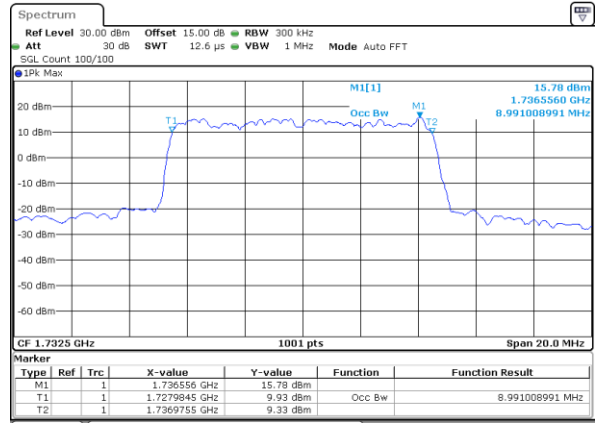

Highest Channel / 5MHz / 16QAM

Date: 5 JAN 2019 11:03:35

LTE Band 4

Lowest Channel / 10MHz / QPSK

Date: 5 JAN 2019 11:10:36

Lowest Channel / 10MHz / 16QAM

Date: 5 JAN 2019 11:10:46

Middle Channel / 10MHz / QPSK

Date: 5 JAN 2019 11:17:46

Middle Channel / 10MHz / 16QAM

Date: 5 JAN 2019 11:17:56

Highest Channel / 10MHz / QPSK

Date: 5 JAN 2019 11:20:19

Highest Channel / 10MHz / 16QAM

Date: 5 JAN 2019 11:20:29

LTE Band 4