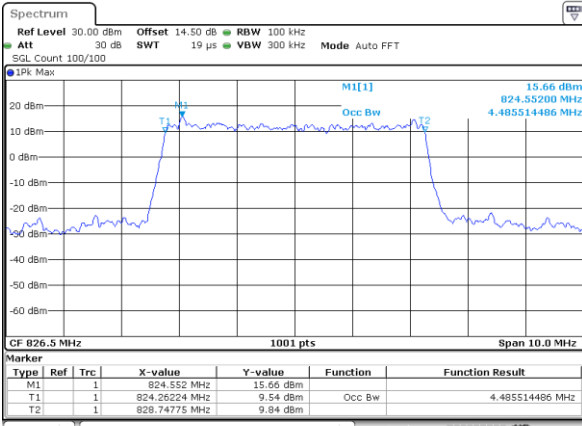

Date: 5 JAN 2019 18:53:31

Highest Channel / 3MHz / 16QAM

Date: 5 JAN 2019 18:53:41

LTE Band 5

Lowest Channel / 5MHz / QPSK

Date: 5 JAN 2019 18:14:19

Lowest Channel / 5MHz / 16QAM

Date: 5 JAN 2019 18:14:29