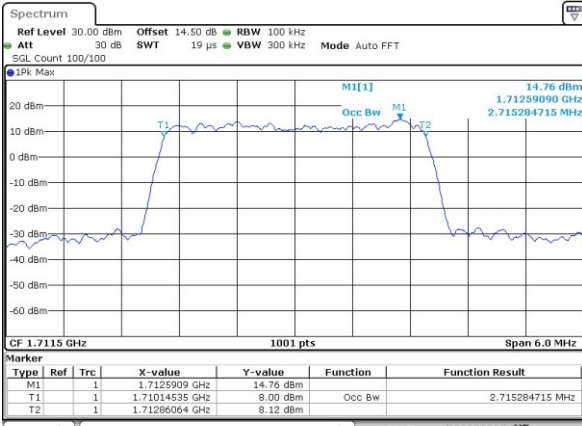

Highest Channel / 20MHz / 16QAM

LTE Band 66

Lowest Channel / 1.4MHz / QPSK

Lowest Channel / 1.4MHz / 16QAM

Middle Channel / 1.4MHz / QPSK

Middle Channel / 1.4MHz / 16QAM

Highest Channel / 1.4MHz / QPSK

Highest Channel / 1.4MHz / 16QAM

LTE Band 66

Lowest Channel / 3MHz / QPSK

Lowest Channel / 3MHz / 16QAM

Middle Channel / 3MHz / QPSK

Middle Channel / 3MHz / 16QAM

Highest Channel / 3MHz / QPSK

Highest Channel / 3MHz / 16QAM

LTE Band 66