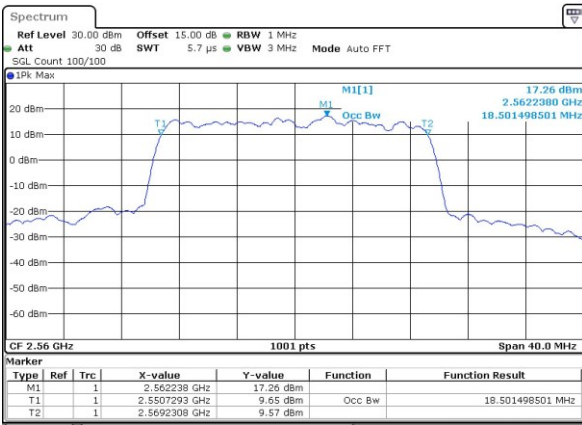

Middle Channel / 10MHz / 16QAM

Highest Channel / 10MHz / QPSK

Highest Channel / 10MHz / 16QAM

LTE Band 7

Lowest Channel / 15MHz / QPSK

Lowest Channel / 15MHz / 16QAM

Middle Channel / 15MHz / QPSK

Middle Channel / 15MHz / 16QAM

Highest Channel / 15MHz / QPSK

Highest Channel / 15MHz / 16QAM

LTE Band 7

Lowest Channel / 20MHz / QPSK

Lowest Channel / 20MHz / 16QAM

Middle Channel / 20MHz / QPSK

Middle Channel / 20MHz / 16QAM

Highest Channel / 20MHz / QPSK

Highest Channel / 20MHz / 16QAM

LTE Band 66

Lowest Channel / 1.4MHz / QPSK

Lowest Channel / 1.4MHz / 16QAM

Middle Channel / 1.4MHz / QPSK

Middle Channel / 1.4MHz / 16QAM

Highest Channel / 1.4MHz / QPSK

Highest Channel / 1.4MHz / 16QAM