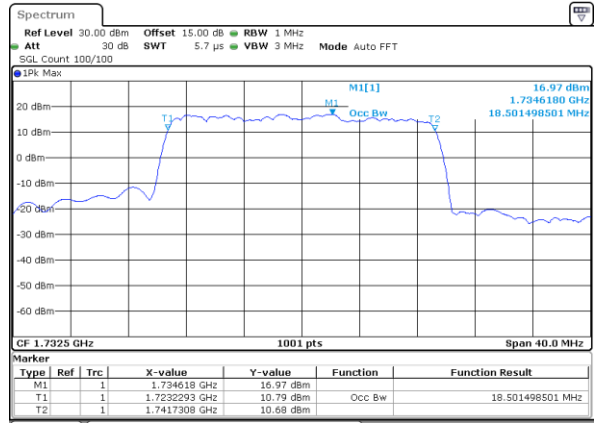

Middle Channel / 20MHz / 16QAM

Date: 5 JAN 2019 11:51:43