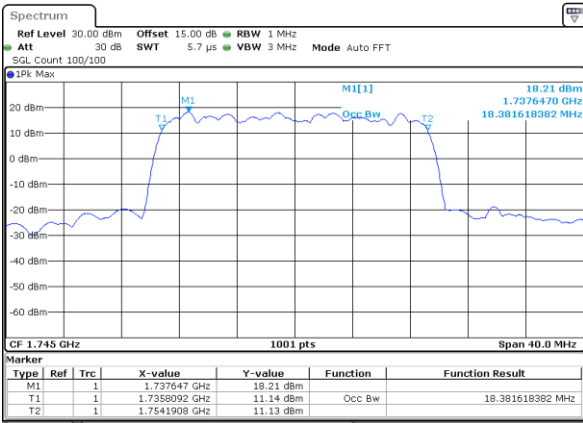

Highest Channel / 20MHz / QPSK

Date: 5 JAN 2019 11:54:05