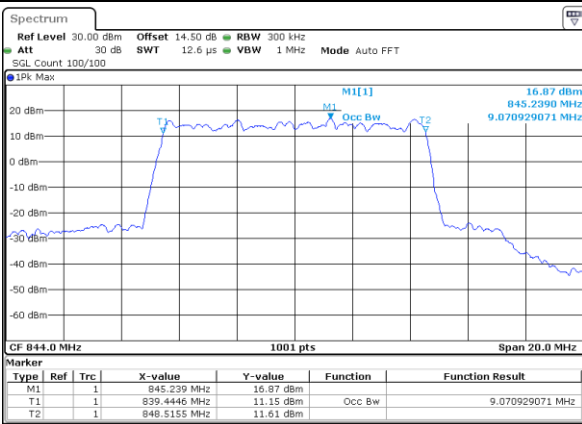

LTE Band 5

Lowest Channel / 10MHz / QPSK

Date: 5 JAN 2019 17:39:54

Lowest Channel / 10MHz / 16QAM

Date: 5 JAN 2019 17:40:04

Middle Channel / 10MHz / QPSK

Date: 5 JAN 2019 17:49:03

Middle Channel / 10MHz / 16QAM

Date: 5 JAN 2019 17:49:13

Highest Channel / 10MHz / QPSK

Date: 5 JAN 2019 17:51:35

Highest Channel / 10MHz / 16QAM

Date: 5 JAN 2019 17:51:45

LTE Band 7

Lowest Channel / 5MHz / QPSK

Lowest Channel / 5MHz / 16QAM