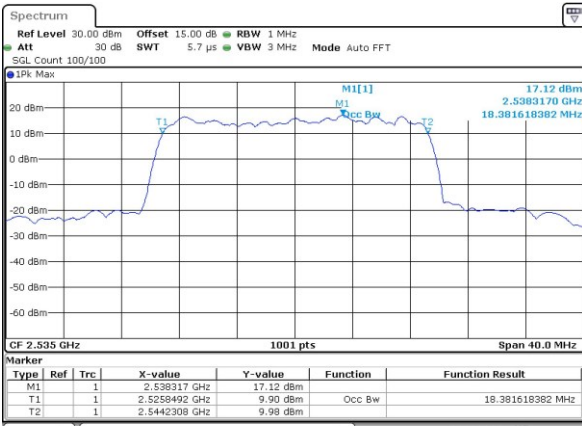

Middle Channel / 10MHz / 16QAM

Highest Channel / 10MHz / QPSK

Highest Channel / 10MHz / 16QAM

LTE Band 7

Lowest Channel / 15MHz / QPSK

Lowest Channel / 15MHz / 16QAM

Middle Channel / 15MHz / QPSK

Middle Channel / 15MHz / 16QAM

Highest Channel / 15MHz / QPSK

Highest Channel / 15MHz / 16QAM

LTE Band 7

Lowest Channel / 20MHz / QPSK

Lowest Channel / 20MHz / 16QAM

Middle Channel / 20MHz / QPSK

Middle Channel / 20MHz / 16QAM

Highest Channel / 20MHz / QPSK

Highest Channel / 20MHz / 16QAM

LTE Band 66

Lowest Channel / 1.4MHz / QPSK

Lowest Channel / 1.4MHz / 16QAM

Middle Channel / 1.4MHz / QPSK

Middle Channel / 1.4MHz / 16QAM

Highest Channel / 1.4MHz / QPSK

Highest Channel / 1.4MHz / 16QAM