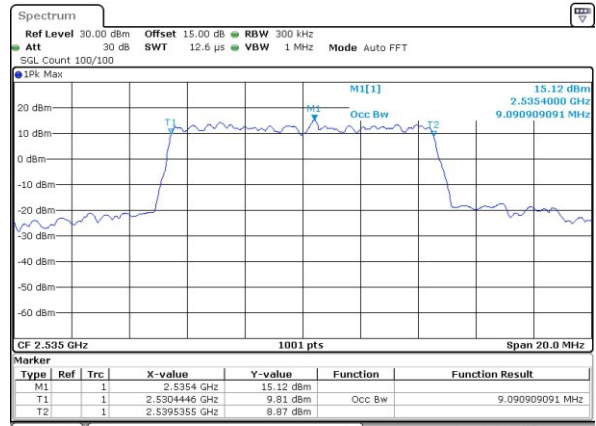

Date: 5 JAN 2019 17:49:13

Highest Channel / 10MHz / QPSK

Date: 5 JAN 2019 17:51:35

Highest Channel / 10MHz / 16QAM

Date: 5 JAN 2019 17:51:45

LTE Band 7

Lowest Channel / 5MHz / QPSK

Lowest Channel / 5MHz / 16QAM

Middle Channel / 5MHz / QPSK

Middle Channel / 5MHz / 16QAM

Highest Channel / 5MHz / QPSK

Highest Channel / 5MHz / 16QAM

LTE Band 7

Lowest Channel / 10MHz / QPSK

Lowest Channel / 10MHz / 16QAM

Middle Channel / 10MHz / QPSK

Middle Channel / 10MHz / 16QAM

Highest Channel / 10MHz / QPSK

Highest Channel / 10MHz / 16QAM

LTE Band 7

Lowest Channel / 15MHz / QPSK

Lowest Channel / 15MHz / 16QAM

Middle Channel / 15MHz / QPSK

Middle Channel / 15MHz / 16QAM