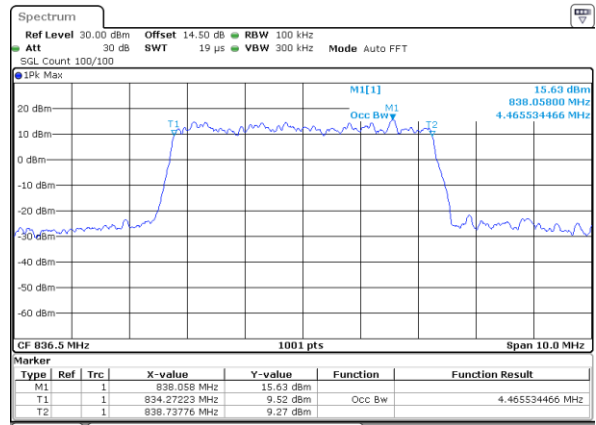

Middle Channel / 5MHz / 16QAM

Date: 5 JAN 2019 18:23:38