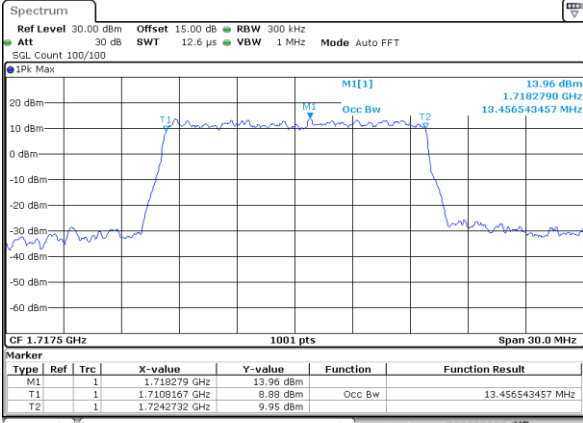

LTE Band 4

Lowest Channel / 15MHz / QPSK

Date: 5 JAN 2019 11:27:29