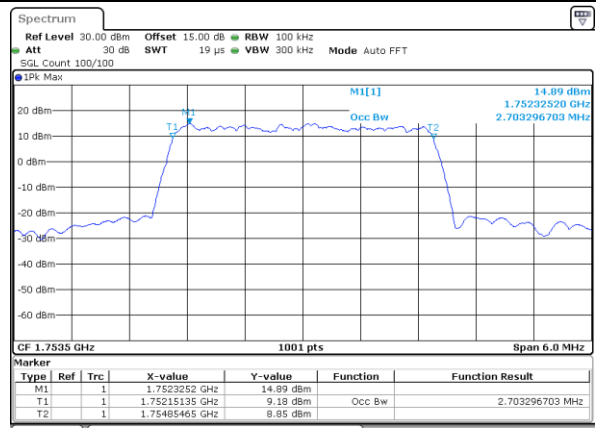

LTE Band 4

Lowest Channel / 3MHz / QPSK

Date: 5 JAN 2019 10:36:49

Lowest Channel / 3MHz / 16QAM

Date: 5 JAN 2019 10:36:59

Middle Channel / 3MHz / QPSK

Date: 5 JAN 2019 10:43:59

Middle Channel / 3MHz / 16QAM

Date: 5 JAN 2019 10:44:09

Highest Channel / 3MHz / QPSK

Date: 5 JAN 2019 10:46:32

Highest Channel / 3MHz / 16QAM

Date: 5 JAN 2019 10:46:42

LTE Band 4

Lowest Channel / 5MHz / QPSK

Date: 5 JAN 2019 10:53:43