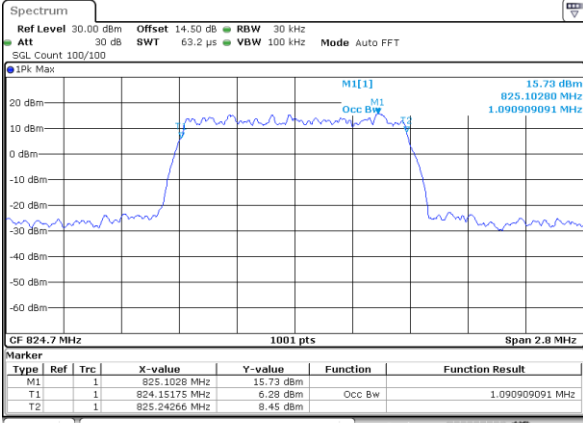

Date: 5 JAN 2019 11:44:32

Middle Channel / 20MHz / QPSK

Date: 5 JAN 2019 11:51:33

Middle Channel / 20MHz / 16QAM

Date: 5 JAN 2019 11:51:43

Highest Channel / 20MHz / QPSK

Date: 5 JAN 2019 11:54:05

Highest Channel / 20MHz / 16QAM

Date: 5 JAN 2019 11:54:15

LTE Band 5

Lowest Channel / 1.4MHz / QPSK

Date: 5 JAN 2019 19:14:39

Lowest Channel / 1.4MHz / 16QAM

Date: 5 JAN 2019 19:14:49

Middle Channel / 1.4MHz / QPSK

Date: 5 JAN 2019 19:23:48