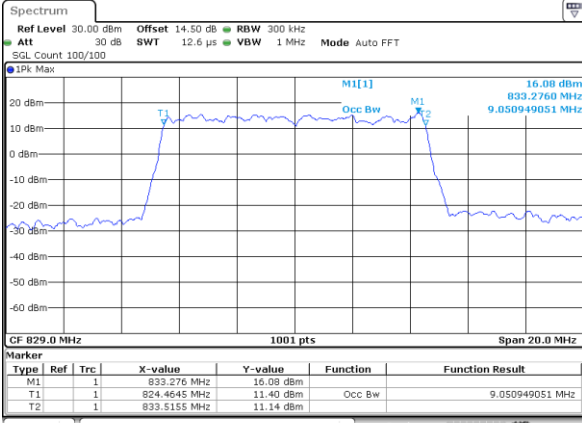

Middle Channel / 5MHz / QPSK

Date: 5 JAN 2019 18:23:28

Middle Channel / 5MHz / 16QAM

Date: 5 JAN 2019 18:23:38

Highest Channel / 5MHz / QPSK

Date: 5 JAN 2019 18:26:00

Highest Channel / 5MHz / 16QAM

Date: 5 JAN 2019 18:26:10

LTE Band 5

Lowest Channel / 10MHz / QPSK

Date: 5 JAN 2019 17:39:54

Lowest Channel / 10MHz / 16QAM

Date: 5 JAN 2019 17:40:04

Middle Channel / 10MHz / QPSK

Date: 5 JAN 2019 17:49:03

Middle Channel / 10MHz / 16QAM