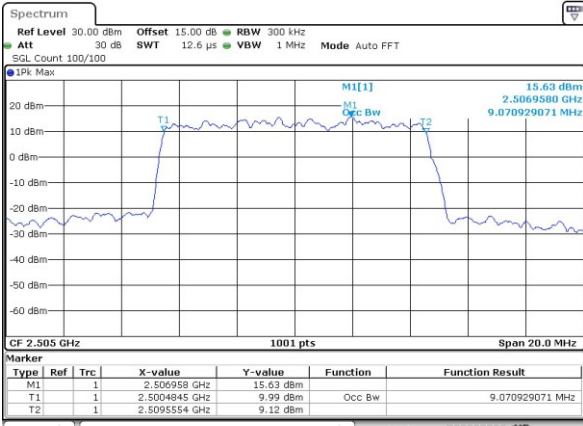

Middle Channel / 5MHz / QPSK

Middle Channel / 5MHz / 16QAM

Highest Channel / 5MHz / QPSK

Highest Channel / 5MHz / 16QAM

LTE Band 7

Lowest Channel / 10MHz / QPSK

Lowest Channel / 10MHz / 16QAM

Middle Channel / 10MHz / QPSK