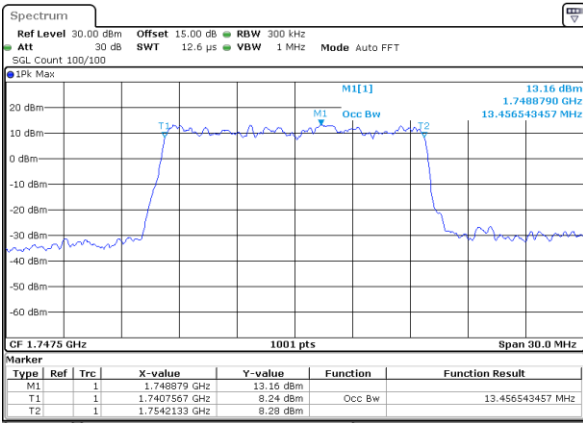

Lowest Channel / 15MHz / QPSK

Date: 5 JAN 2019 11:27:29

Lowest Channel / 15MHz / 16QAM

Date: 5 JAN 2019 11:27:39

Middle Channel / 15MHz / QPSK

Date: 5 JAN 2019 11:34:40

Middle Channel / 15MHz / 16QAM

Date: 5 JAN 2019 11:34:50

Highest Channel / 15MHz / QPSK

Date: 5 JAN 2019 11:37:12

Highest Channel / 15MHz / 16QAM

Date: 5 JAN 2019 11:37:22

LTE Band 4

Lowest Channel / 20MHz / QPSK

Date: 5 JAN 2019 11:44:22

Lowest Channel / 20MHz / 16QAM