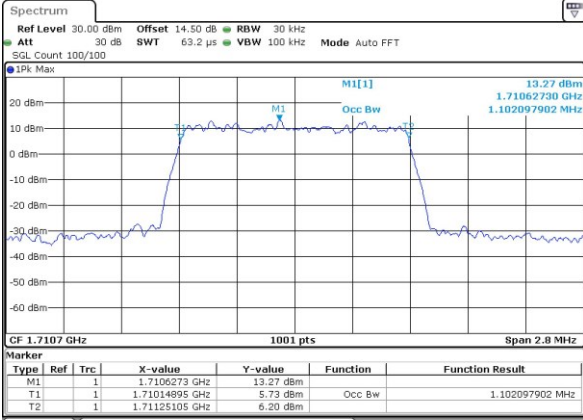

Middle Channel / 10MHz / 16QAM

Highest Channel / 10MHz / QPSK

Highest Channel / 10MHz / 16QAM

LTE Band 7

Lowest Channel / 15MHz / QPSK

Lowest Channel / 15MHz / 16QAM

Middle Channel / 15MHz / QPSK

Middle Channel / 15MHz / 16QAM

Highest Channel / 15MHz / QPSK

Highest Channel / 15MHz / 16QAM

LTE Band 7

Lowest Channel / 20MHz / QPSK

Lowest Channel / 20MHz / 16QAM

Middle Channel / 20MHz / QPSK

Middle Channel / 20MHz / 16QAM

Highest Channel / 20MHz / QPSK

Highest Channel / 20MHz / 16QAM

LTE Band 66

Lowest Channel / 1.4MHz / QPSK

Lowest Channel / 1.4MHz / 16QAM

Middle Channel / 1.4MHz / QPSK

Middle Channel / 1.4MHz / 16QAM

Highest Channel / 1.4MHz / QPSK

Highest Channel / 1.4MHz / 16QAM