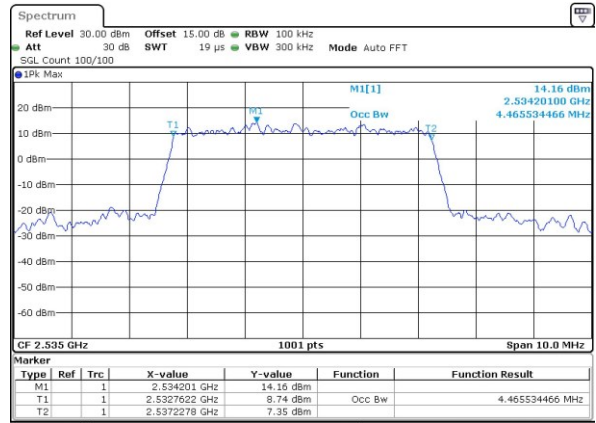

Date: 5 JAN 2019 17:49:13

Highest Channel / 10MHz / QPSK

Date: 5 JAN 2019 17:51:35

Highest Channel / 10MHz / 16QAM

Date: 5 JAN 2019 17:51:45

LTE Band 7

Lowest Channel / 5MHz / QPSK

Lowest Channel / 5MHz / 16QAM

Middle Channel / 5MHz / QPSK

Middle Channel / 5MHz / 16QAM

Highest Channel / 5MHz / QPSK

Highest Channel / 5MHz / 16QAM

LTE Band 7

Lowest Channel / 10MHz / QPSK

Lowest Channel / 10MHz / 16QAM

Middle Channel / 10MHz / QPSK