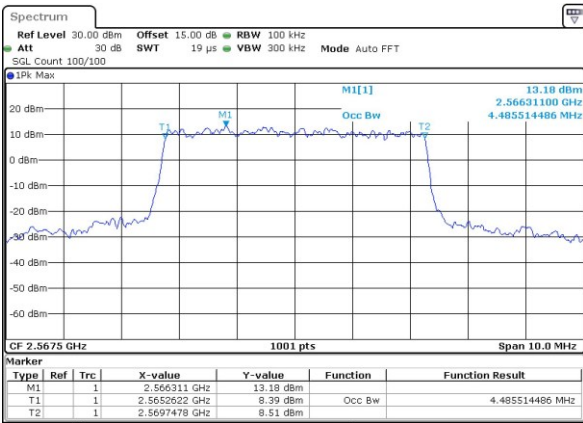

Date: 5 JAN 2019 17:49:13

Highest Channel / 10MHz / QPSK

Date: 5 JAN 2019 17:51:35

Highest Channel / 10MHz / 16QAM

Date: 5 JAN 2019 17:51:45

LTE Band 7

Lowest Channel / 5MHz / QPSK

Lowest Channel / 5MHz / 16QAM

Middle Channel / 5MHz / QPSK

Middle Channel / 5MHz / 16QAM

Highest Channel / 5MHz / QPSK

Highest Channel / 5MHz / 16QAM

LTE Band 7

Lowest Channel / 10MHz / QPSK

Lowest Channel / 10MHz / 16QAM

Middle Channel / 10MHz / QPSK