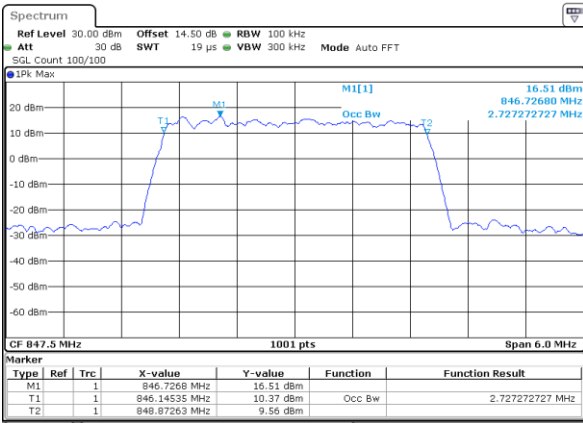

Middle Channel / 1.4MHz / 16QAM

Date: 5 JAN 2019 19:23:58

Highest Channel / 1.4MHz / QPSK

Date: 5 JAN 2019 19:26:20

Highest Channel / 1.4MHz / 16QAM

Date: 5 JAN 2019 19:26:31

LTE Band 5

Lowest Channel / 3MHz / QPSK

Date: 5 JAN 2019 18:41:49

Lowest Channel / 3MHz / 16QAM

Date: 5 JAN 2019 18:41:59

Middle Channel / 3MHz / QPSK

Date: 5 JAN 2019 18:50:58

Middle Channel / 3MHz / 16QAM

Date: 5 JAN 2019 18:51:08

Highest Channel / 3MHz / QPSK

Date: 5 JAN 2019 18:53:31

Highest Channel / 3MHz / 16QAM

Date: 5 JAN 2019 18:53:41

LTE Band 5

Lowest Channel / 5MHz / QPSK

Date: 5 JAN 2019 18:14:19

Lowest Channel / 5MHz / 16QAM

Date: 5 JAN 2019 18:14:29