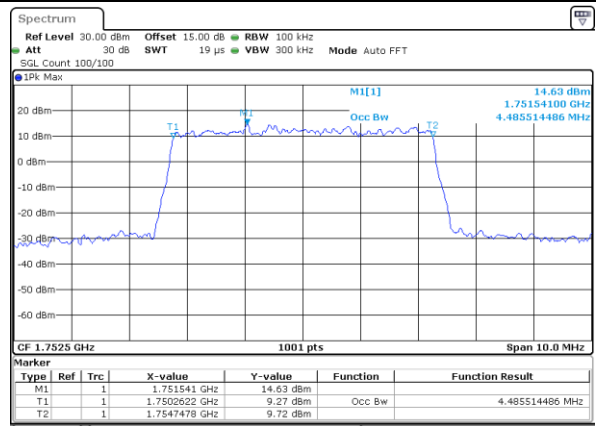

Highest Channel / 5MHz / 16QAM

Date: 5 JAN 2019 11:03:35

LTE Band 4

Lowest Channel / 10MHz / QPSK

Date: 5 JAN 2019 11:10:36

Lowest Channel / 10MHz / 16QAM

Date: 5 JAN 2019 11:10:46

Middle Channel / 10MHz / QPSK