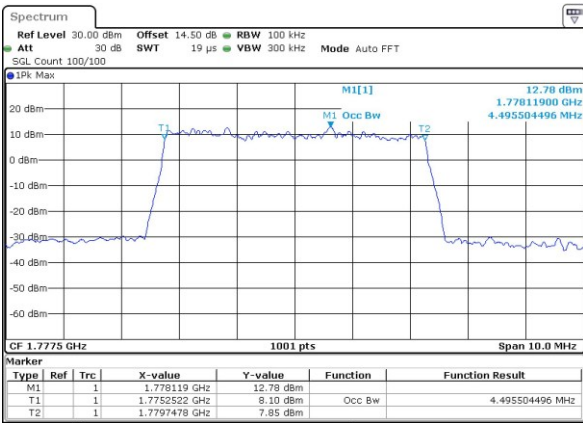

LTE Band 66

Lowest Channel / 3MHz / QPSK

Lowest Channel / 3MHz / 16QAM

Middle Channel / 3MHz / QPSK

Middle Channel / 3MHz / 16QAM

Highest Channel / 3MHz / QPSK

Highest Channel / 3MHz / 16QAM

LTE Band 66

Lowest Channel / 5MHz / QPSK

Lowest Channel / 5MHz / 16QAM

Middle Channel / 5MHz / QPSK

Middle Channel / 5MHz / 16QAM

Highest Channel / 5MHz / QPSK

Highest Channel / 5MHz / 16QAM