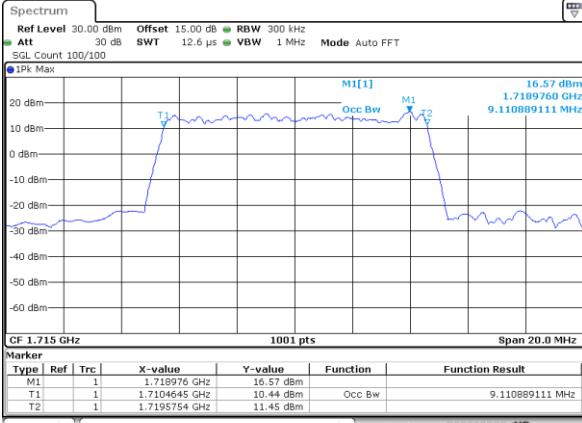

Highest Channel / 5MHz / 16QAM

Date: 5 JAN 2019 11:03:35

LTE Band 4

Lowest Channel / 10MHz / QPSK

Date: 5 JAN 2019 11:10:36

Lowest Channel / 10MHz / 16QAM

Date: 5 JAN 2019 11:10:46

Middle Channel / 10MHz / QPSK

Date: 5 JAN 2019 11:17:46

Middle Channel / 10MHz / 16QAM

Date: 5 JAN 2019 11:17:56

Highest Channel / 10MHz / QPSK

Date: 5 JAN 2019 11:20:19

Highest Channel / 10MHz / 16QAM

Date: 5 JAN 2019 11:20:29

LTE Band 4