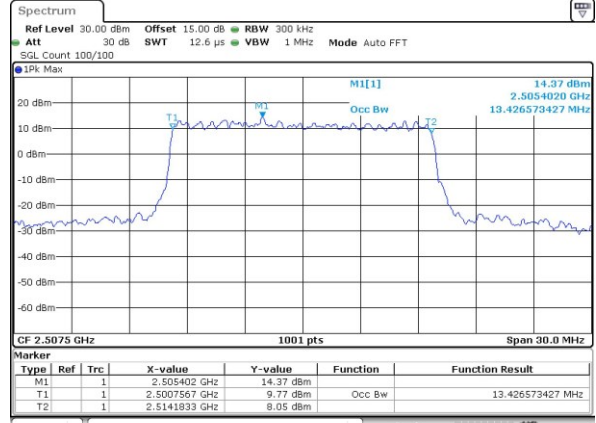

Middle Channel / 10MHz / 16QAM

Highest Channel / 10MHz / QPSK

Highest Channel / 10MHz / 16QAM

LTE Band 7

Lowest Channel / 15MHz / QPSK

Lowest Channel / 15MHz / 16QAM

Middle Channel / 15MHz / QPSK

Middle Channel / 15MHz / 16QAM

Highest Channel / 15MHz / QPSK

Highest Channel / 15MHz / 16QAM

LTE Band 7

Lowest Channel / 20MHz / QPSK

Lowest Channel / 20MHz / 16QAM

Middle Channel / 20MHz / QPSK

Middle Channel / 20MHz / 16QAM

Highest Channel / 20MHz / QPSK