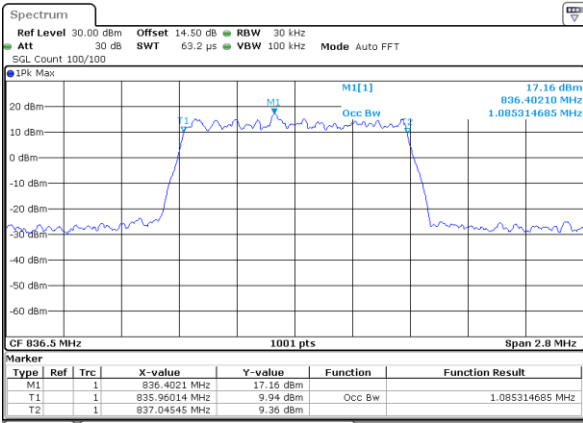

Date: 5 JAN 2019 11:54:15

LTE Band 5

Lowest Channel / 1.4MHz / QPSK

Date: 5 JAN 2019 19:14:39

Lowest Channel / 1.4MHz / 16QAM

Date: 5 JAN 2019 19:14:49

Middle Channel / 1.4MHz / QPSK

Date: 5 JAN 2019 19:23:48

Middle Channel / 1.4MHz / 16QAM

Date: 5 JAN 2019 19:23:58

Highest Channel / 1.4MHz / QPSK

Date: 5 JAN 2019 19:26:20

Highest Channel / 1.4MHz / 16QAM

Date: 5 JAN 2019 19:26:31

LTE Band 5

Lowest Channel / 3MHz / QPSK