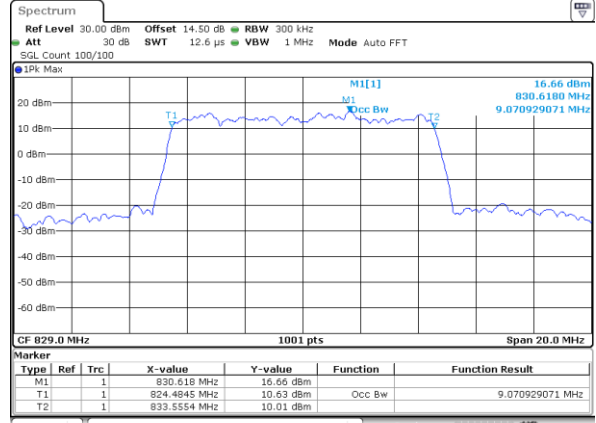

Lowest Channel / 10MHz / 16QAM

Date: 5 JAN 2019 17:40:04