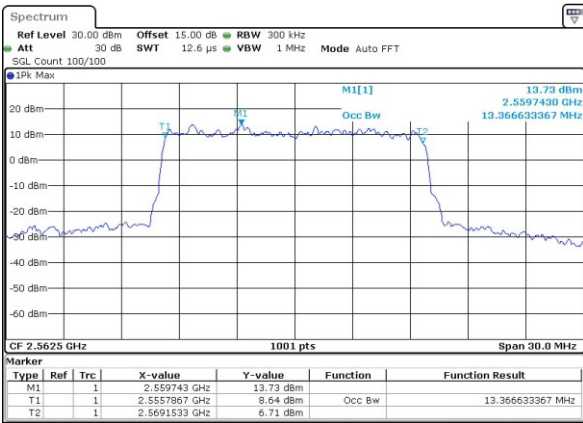

Middle Channel / 5MHz / QPSK

Middle Channel / 5MHz / 16QAM

Highest Channel / 5MHz / QPSK

Highest Channel / 5MHz / 16QAM

LTE Band 7

Lowest Channel / 10MHz / QPSK

Lowest Channel / 10MHz / 16QAM

Middle Channel / 10MHz / QPSK

Middle Channel / 10MHz / 16QAM

Highest Channel / 10MHz / QPSK

Highest Channel / 10MHz / 16QAM

LTE Band 7

Lowest Channel / 15MHz / QPSK

Lowest Channel / 15MHz / 16QAM

Middle Channel / 15MHz / QPSK

Middle Channel / 15MHz / 16QAM

Highest Channel / 15MHz / QPSK

Highest Channel / 15MHz / 16QAM

LTE Band 7

Lowest Channel / 20MHz / QPSK

Lowest Channel / 20MHz / 16QAM

Middle Channel / 20MHz / QPSK

Middle Channel / 20MHz / 16QAM

Highest Channel / 20MHz / QPSK