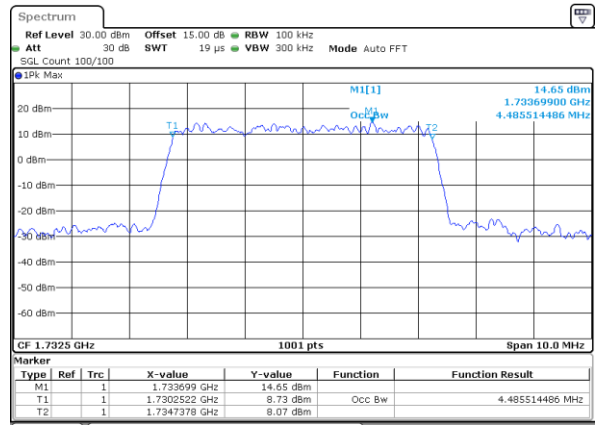

Lowest Channel / 5MHz / 16QAM

Date: 5 JAN 2019 10:53:53

Middle Channel / 5MHz / QPSK

Date: 5 JAN 2019 11:00:53

Middle Channel / 5MHz / 16QAM

Date: 5 JAN 2019 11:01:03

Highest Channel / 5MHz / QPSK

Date: 5 JAN 2019 11:03:25

Highest Channel / 5MHz / 16QAM

Date: 5 JAN 2019 11:03:35

LTE Band 4

Lowest Channel / 10MHz / QPSK

Date: 5 JAN 2019 11:10:36

Lowest Channel / 10MHz / 16QAM

Date: 5 JAN 2019 11:10:46

Middle Channel / 10MHz / QPSK