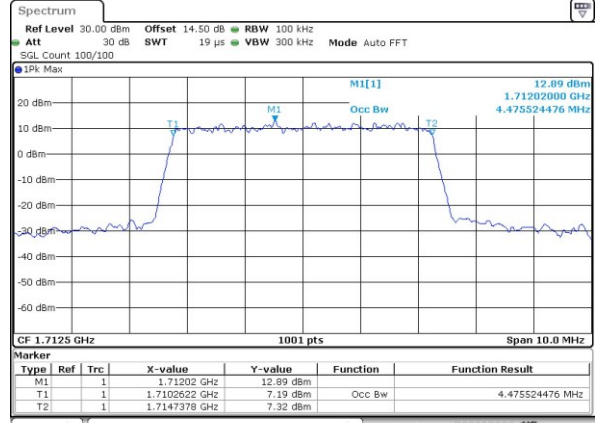

Lowest Channel / 5MHz / 16QAM