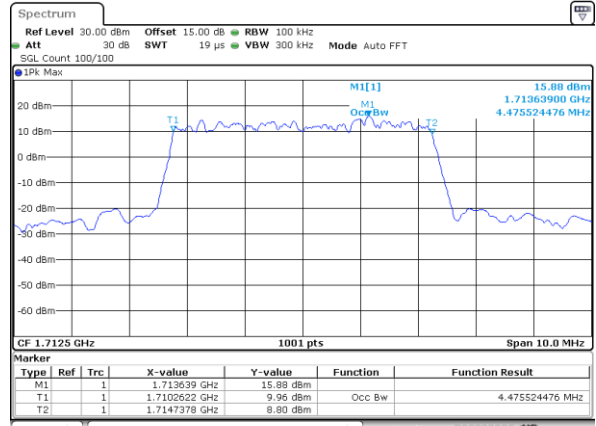

Lowest Channel / 5MHz / 16QAM

Date: 5 JAN 2019 10:53:53