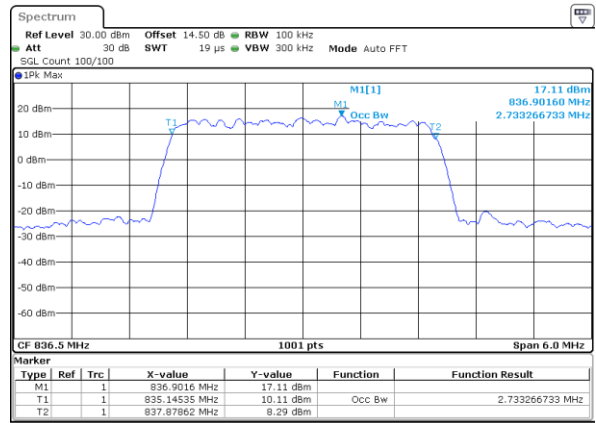

Middle Channel / 3MHz / 16QAM

Date: 5 JAN 2019 18:51:08