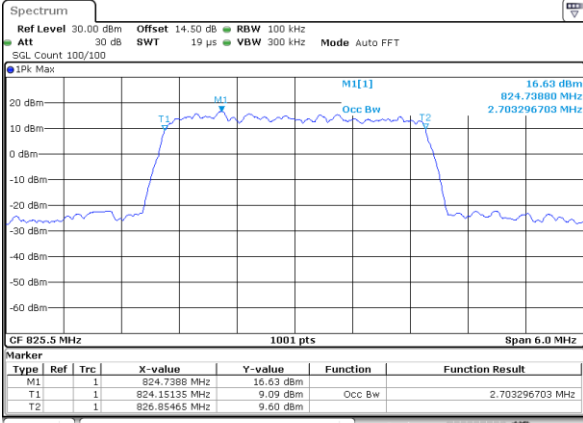

Middle Channel / 1.4MHz / 16QAM

Date: 5 JAN 2019 19:23:58

Highest Channel / 1.4MHz / QPSK

Date: 5 JAN 2019 19:26:20

Highest Channel / 1.4MHz / 16QAM

Date: 5 JAN 2019 19:26:31

LTE Band 5

Lowest Channel / 3MHz / QPSK