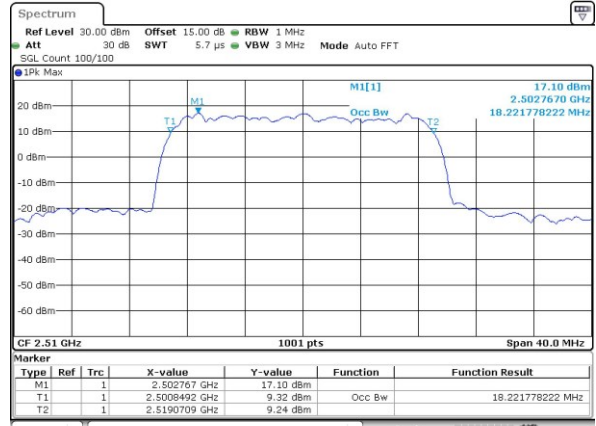

Highest Channel / 15MHz / QPSK

Highest Channel / 15MHz / 16QAM

LTE Band 7

Lowest Channel / 20MHz / QPSK

Lowest Channel / 20MHz / 16QAM

Middle Channel / 20MHz / QPSK

Middle Channel / 20MHz / 16QAM

Highest Channel / 20MHz / QPSK

Highest Channel / 20MHz / 16QAM

LTE Band 66

Lowest Channel / 1.4MHz / QPSK

Lowest Channel / 1.4MHz / 16QAM

Middle Channel / 1.4MHz / QPSK

Middle Channel / 1.4MHz / 16QAM

Highest Channel / 1.4MHz / QPSK

Highest Channel / 1.4MHz / 16QAM