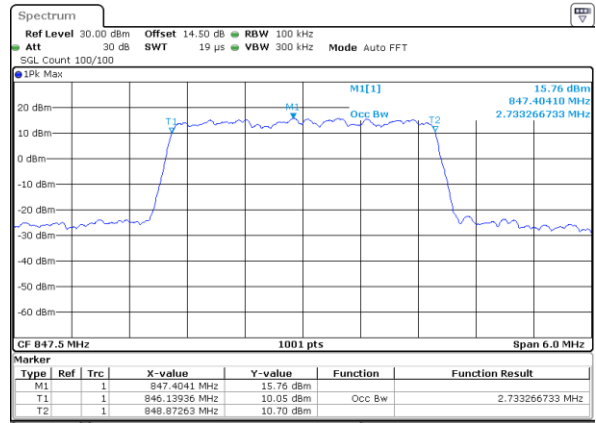

Middle Channel / 1.4MHz / 16QAM

Date: 5 JAN 2019 19:23:58

Highest Channel / 1.4MHz / QPSK

Date: 5 JAN 2019 19:26:20

Highest Channel / 1.4MHz / 16QAM

Date: 5 JAN 2019 19:26:31

LTE Band 5

Lowest Channel / 3MHz / QPSK

Date: 5 JAN 2019 18:41:49

Lowest Channel / 3MHz / 16QAM

Date: 5 JAN 2019 18:41:59

Middle Channel / 3MHz / QPSK

Date: 5 JAN 2019 18:50:58

Middle Channel / 3MHz / 16QAM

Date: 5 JAN 2019 18:51:08

Highest Channel / 3MHz / QPSK

Date: 5 JAN 2019 18:53:31

Highest Channel / 3MHz / 16QAM

Date: 5 JAN 2019 18:53:41

LTE Band 5

Lowest Channel / 5MHz / QPSK

Date: 5 JAN 2019 18:14:19

Lowest Channel / 5MHz / 16QAM

Date: 5 JAN 2019 18:14:29