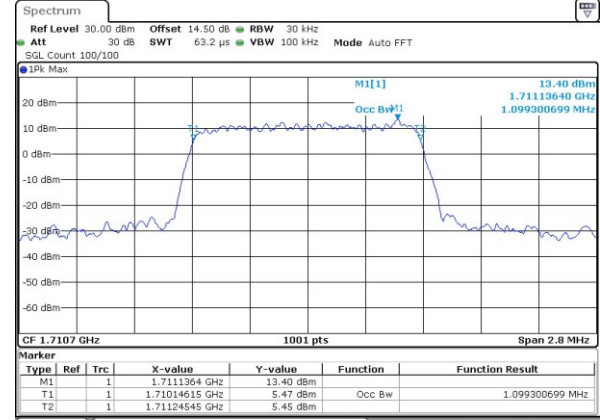

Highest Channel / 20MHz / 16QAM

LTE Band 66

Lowest Channel / 1.4MHz / QPSK

Lowest Channel / 1.4MHz / 16QAM

Middle Channel / 1.4MHz / QPSK

Middle Channel / 1.4MHz / 16QAM

Highest Channel / 1.4MHz / QPSK

Highest Channel / 1.4MHz / 16QAM

LTE Band 66

Lowest Channel / 3MHz / QPSK

Lowest Channel / 3MHz / 16QAM

Middle Channel / 3MHz / QPSK

Middle Channel / 3MHz / 16QAM

Highest Channel / 3MHz / QPSK

Highest Channel / 3MHz / 16QAM

LTE Band 66