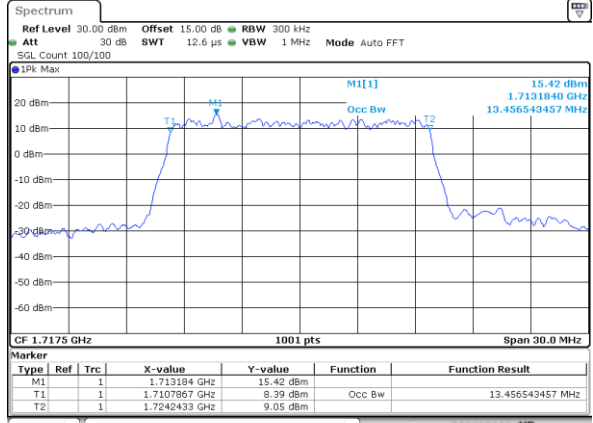

Lowest Channel / 15MHz / 16QAM

Date: 5 JAN 2019 11:27:39