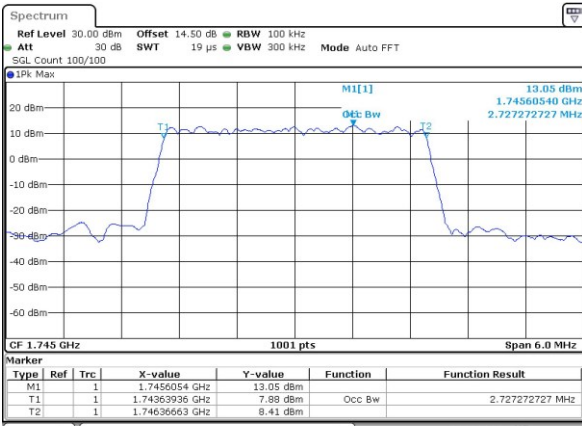

LTE Band 66

Lowest Channel / 3MHz / QPSK

Lowest Channel / 3MHz / 16QAM

Middle Channel / 3MHz / QPSK

Middle Channel / 3MHz / 16QAM

Highest Channel / 3MHz / QPSK

Highest Channel / 3MHz / 16QAM

LTE Band 66