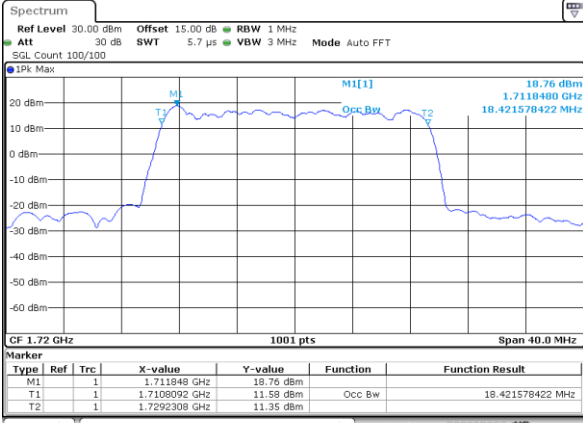

Highest Channel / 15MHz / QPSK

Date: 5 JAN 2019 11:37:12

Highest Channel / 15MHz / 16QAM

Date: 5 JAN 2019 11:37:22

LTE Band 4

Lowest Channel / 20MHz / QPSK

Date: 5 JAN 2019 11:44:22

Lowest Channel / 20MHz / 16QAM