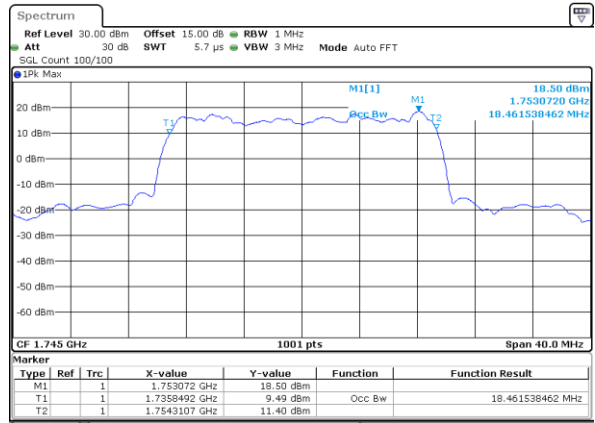

Highest Channel / 15MHz / QPSK

Date: 5 JAN 2019 11:37:12

Highest Channel / 15MHz / 16QAM

Date: 5 JAN 2019 11:37:22

LTE Band 4

Lowest Channel / 20MHz / QPSK

Date: 5 JAN 2019 11:44:22

Lowest Channel / 20MHz / 16QAM

Date: 5 JAN 2019 11:44:32

Middle Channel / 20MHz / QPSK

Date: 5 JAN 2019 11:51:33

Middle Channel / 20MHz / 16QAM

Date: 5 JAN 2019 11:51:43

Highest Channel / 20MHz / QPSK

Date: 5 JAN 2019 11:54:05

Highest Channel / 20MHz / 16QAM

Date: 5 JAN 2019 11:54:15

LTE Band 5

Lowest Channel / 1.4MHz / QPSK

Date: 5 JAN 2019 19:14:39

Lowest Channel / 1.4MHz / 16QAM

Date: 5 JAN 2019 19:14:49

Middle Channel / 1.4MHz / QPSK

Date: 5 JAN 2019 19:23:48

Middle Channel / 1.4MHz / 16QAM

Date: 5 JAN 2019 19:23:58

Highest Channel / 1.4MHz / QPSK

Date: 5 JAN 2019 19:26:20

Highest Channel / 1.4MHz / 16QAM

Date: 5 JAN 2019 19:26:31

LTE Band 5

Lowest Channel / 3MHz / QPSK