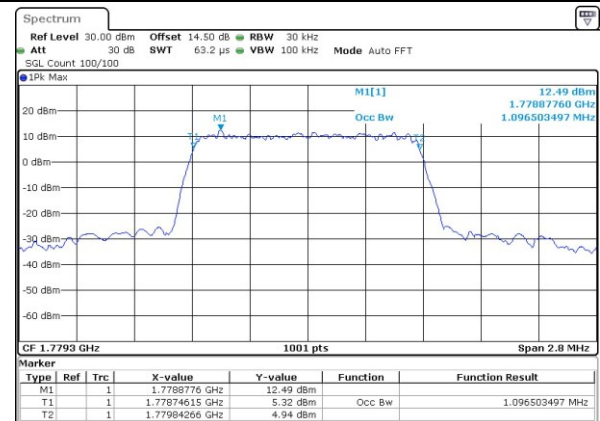

Highest Channel / 20MHz / 16QAM

LTE Band 66

Lowest Channel / 1.4MHz / QPSK

Lowest Channel / 1.4MHz / 16QAM

Middle Channel / 1.4MHz / QPSK

Middle Channel / 1.4MHz / 16QAM

Highest Channel / 1.4MHz / QPSK

Highest Channel / 1.4MHz / 16QAM

LTE Band 66

Lowest Channel / 3MHz / QPSK

Lowest Channel / 3MHz / 16QAM

Middle Channel / 3MHz / QPSK

Middle Channel / 3MHz / 16QAM

Highest Channel / 3MHz / QPSK

Highest Channel / 3MHz / 16QAM

LTE Band 66