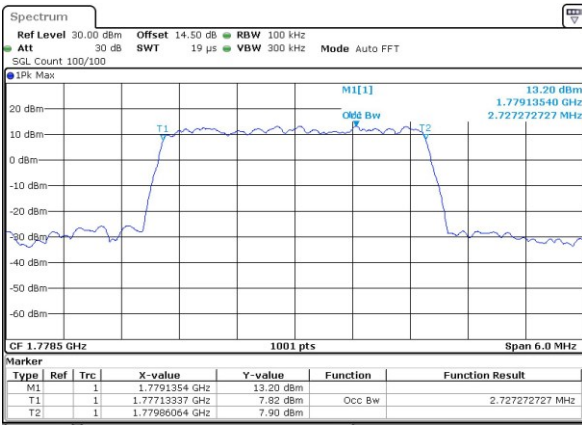

Highest Channel / 20MHz / 16QAM

LTE Band 66

Lowest Channel / 1.4MHz / QPSK

Lowest Channel / 1.4MHz / 16QAM

Middle Channel / 1.4MHz / QPSK

Middle Channel / 1.4MHz / 16QAM

Highest Channel / 1.4MHz / QPSK

Highest Channel / 1.4MHz / 16QAM

LTE Band 66

Lowest Channel / 3MHz / QPSK

Lowest Channel / 3MHz / 16QAM

Middle Channel / 3MHz / QPSK

Middle Channel / 3MHz / 16QAM

Highest Channel / 3MHz / QPSK

Highest Channel / 3MHz / 16QAM

LTE Band 66