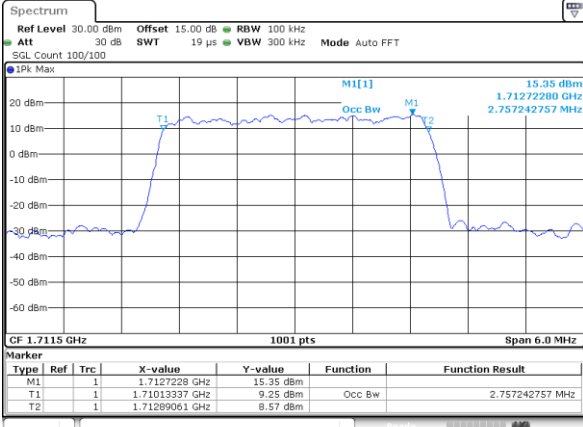

LTE Band 4

Lowest Channel / 3MHz / QPSK

Date: 5 JAN 2019 10:36:49

Lowest Channel / 3MHz / 16QAM

Date: 5 JAN 2019 10:36:59

Middle Channel / 3MHz / QPSK

Date: 5 JAN 2019 10:43:59

Middle Channel / 3MHz / 16QAM

Date: 5 JAN 2019 10:44:09

Highest Channel / 3MHz / QPSK

Date: 5 JAN 2019 10:46:32

Highest Channel / 3MHz / 16QAM

Date: 5 JAN 2019 10:46:42

LTE Band 4

Lowest Channel / 5MHz / QPSK

Date: 5 JAN 2019 10:53:43