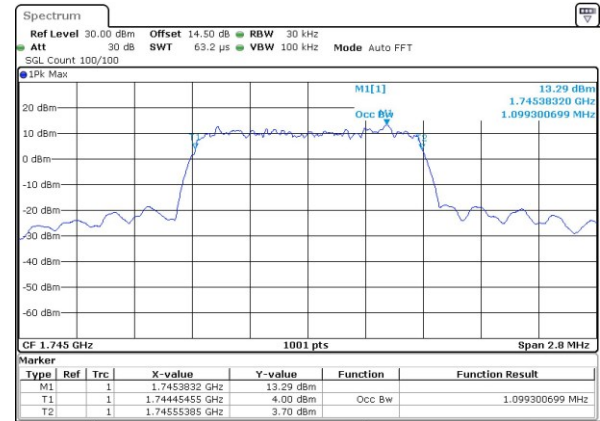

Highest Channel / 15MHz / QPSK

Highest Channel / 15MHz / 16QAM

LTE Band 7

Lowest Channel / 20MHz / QPSK

Lowest Channel / 20MHz / 16QAM

Middle Channel / 20MHz / QPSK

Middle Channel / 20MHz / 16QAM

Highest Channel / 20MHz / QPSK

Highest Channel / 20MHz / 16QAM

LTE Band 66

Lowest Channel / 1.4MHz / QPSK

Lowest Channel / 1.4MHz / 16QAM

Middle Channel / 1.4MHz / QPSK

Middle Channel / 1.4MHz / 16QAM

Highest Channel / 1.4MHz / QPSK

Highest Channel / 1.4MHz / 16QAM

LTE Band 66

Lowest Channel / 3MHz / QPSK

Lowest Channel / 3MHz / 16QAM

Middle Channel / 3MHz / QPSK

Middle Channel / 3MHz / 16QAM

Highest Channel / 3MHz / QPSK

Highest Channel / 3MHz / 16QAM

LTE Band 66