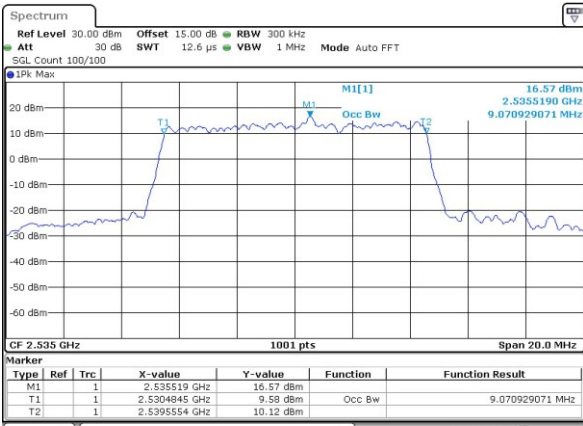

Date: 5 JAN 2019 17:49:13

Highest Channel / 10MHz / QPSK

Date: 5 JAN 2019 17:51:35

Highest Channel / 10MHz / 16QAM

Date: 5 JAN 2019 17:51:45

LTE Band 7

Lowest Channel / 5MHz / QPSK

Lowest Channel / 5MHz / 16QAM

Middle Channel / 5MHz / QPSK

Middle Channel / 5MHz / 16QAM

Highest Channel / 5MHz / QPSK

Highest Channel / 5MHz / 16QAM

LTE Band 7

Lowest Channel / 10MHz / QPSK

Lowest Channel / 10MHz / 16QAM

Middle Channel / 10MHz / QPSK