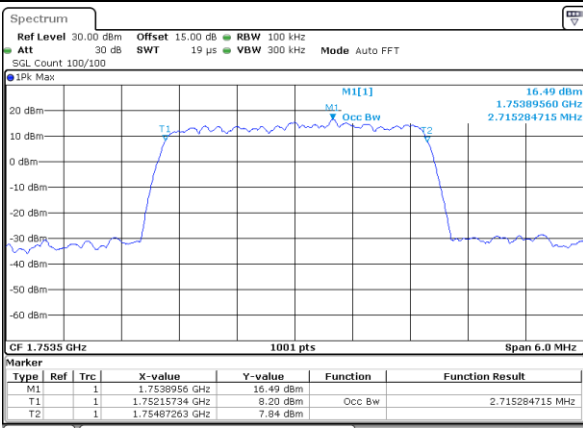

LTE Band 4

Lowest Channel / 3MHz / QPSK

Date: 5 JAN 2019 10:36:49

Lowest Channel / 3MHz / 16QAM

Date: 5 JAN 2019 10:36:59

Middle Channel / 3MHz / QPSK

Date: 5 JAN 2019 10:43:59

Middle Channel / 3MHz / 16QAM

Date: 5 JAN 2019 10:44:09

Highest Channel / 3MHz / QPSK

Date: 5 JAN 2019 10:46:32

Highest Channel / 3MHz / 16QAM

Date: 5 JAN 2019 10:46:42

LTE Band 4

Lowest Channel / 5MHz / QPSK

Date: 5 JAN 2019 10:53:43