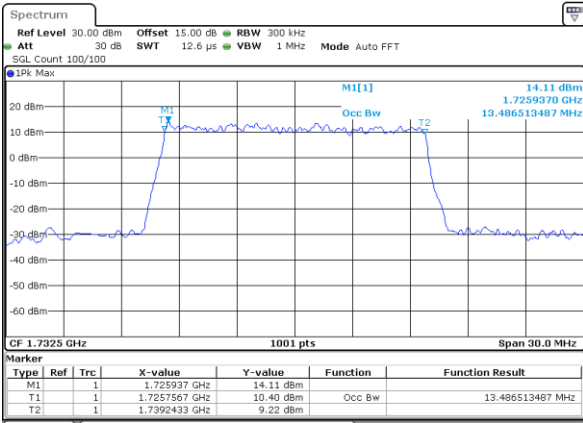

Middle Channel / 15MHz / QPSK

Date: 5 JAN 2019 11:34:40