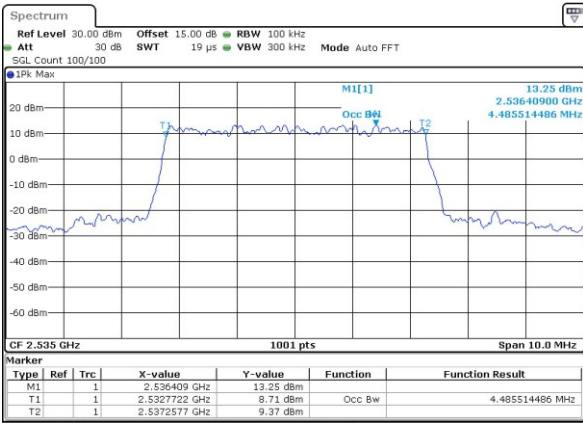

LTE Band 5

Lowest Channel / 10MHz / QPSK

Date: 5 JAN 2019 17:39:54

Lowest Channel / 10MHz / 16QAM

Date: 5 JAN 2019 17:40:04

Middle Channel / 10MHz / QPSK

Date: 5 JAN 2019 17:49:03

Middle Channel / 10MHz / 16QAM

Date: 5 JAN 2019 17:49:13

Highest Channel / 10MHz / QPSK

Date: 5 JAN 2019 17:51:35

Highest Channel / 10MHz / 16QAM

Date: 5 JAN 2019 17:51:45

LTE Band 7

Lowest Channel / 5MHz / QPSK

Lowest Channel / 5MHz / 16QAM

Middle Channel / 5MHz / QPSK

Middle Channel / 5MHz / 16QAM

Highest Channel / 5MHz / QPSK

Highest Channel / 5MHz / 16QAM

LTE Band 7

Lowest Channel / 10MHz / QPSK

Lowest Channel / 10MHz / 16QAM

Middle Channel / 10MHz / QPSK