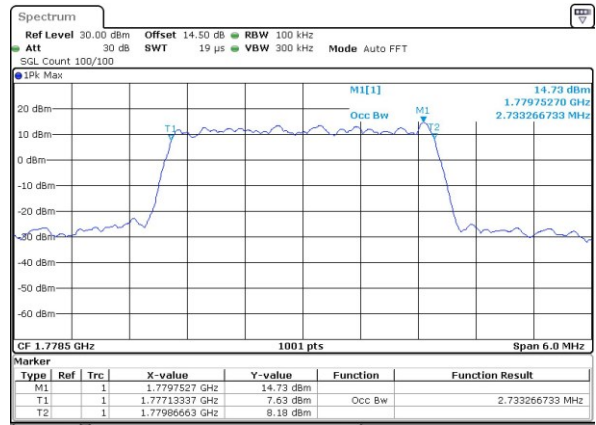

Highest Channel / 20MHz / 16QAM

LTE Band 66

Lowest Channel / 1.4MHz / QPSK

Lowest Channel / 1.4MHz / 16QAM

Middle Channel / 1.4MHz / QPSK

Middle Channel / 1.4MHz / 16QAM

Highest Channel / 1.4MHz / QPSK

Highest Channel / 1.4MHz / 16QAM

LTE Band 66

Lowest Channel / 3MHz / QPSK

Lowest Channel / 3MHz / 16QAM

Middle Channel / 3MHz / QPSK

Middle Channel / 3MHz / 16QAM

Highest Channel / 3MHz / QPSK

Highest Channel / 3MHz / 16QAM

LTE Band 66

Lowest Channel / 5MHz / QPSK

Lowest Channel / 5MHz / 16QAM

Middle Channel / 5MHz / QPSK

Middle Channel / 5MHz / 16QAM

Highest Channel / 5MHz / QPSK

Highest Channel / 5MHz / 16QAM