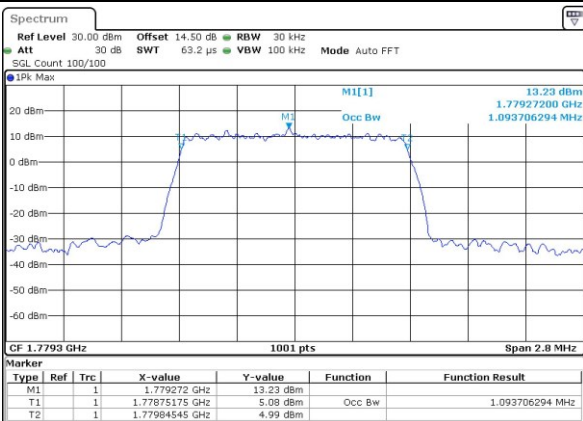

Highest Channel / 20MHz / 16QAM

LTE Band 66

Lowest Channel / 1.4MHz / QPSK

Lowest Channel / 1.4MHz / 16QAM

Middle Channel / 1.4MHz / QPSK

Middle Channel / 1.4MHz / 16QAM

Highest Channel / 1.4MHz / QPSK

Highest Channel / 1.4MHz / 16QAM

LTE Band 66

Lowest Channel / 3MHz / QPSK

Lowest Channel / 3MHz / 16QAM

Middle Channel / 3MHz / QPSK

Middle Channel / 3MHz / 16QAM

Highest Channel / 3MHz / QPSK

Highest Channel / 3MHz / 16QAM

LTE Band 66