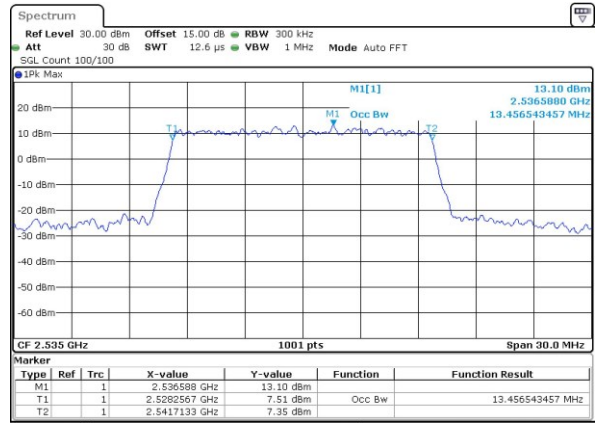

Middle Channel / 10MHz / 16QAM

Highest Channel / 10MHz / QPSK

Highest Channel / 10MHz / 16QAM

LTE Band 7

Lowest Channel / 15MHz / QPSK

Lowest Channel / 15MHz / 16QAM

Middle Channel / 15MHz / QPSK

Middle Channel / 15MHz / 16QAM