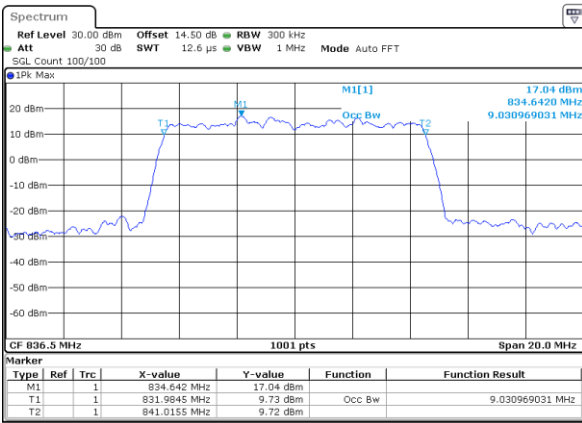

LTE Band 5

Lowest Channel / 10MHz / QPSK

Date: 5 JAN 2019 17:39:54

Lowest Channel / 10MHz / 16QAM

Date: 5 JAN 2019 17:40:04

Middle Channel / 10MHz / QPSK

Date: 5 JAN 2019 17:49:03

Middle Channel / 10MHz / 16QAM

Date: 5 JAN 2019 17:49:13

Highest Channel / 10MHz / QPSK

Date: 5 JAN 2019 17:51:35

Highest Channel / 10MHz / 16QAM

Date: 5 JAN 2019 17:51:45

LTE Band 7

Lowest Channel / 5MHz / QPSK

Lowest Channel / 5MHz / 16QAM