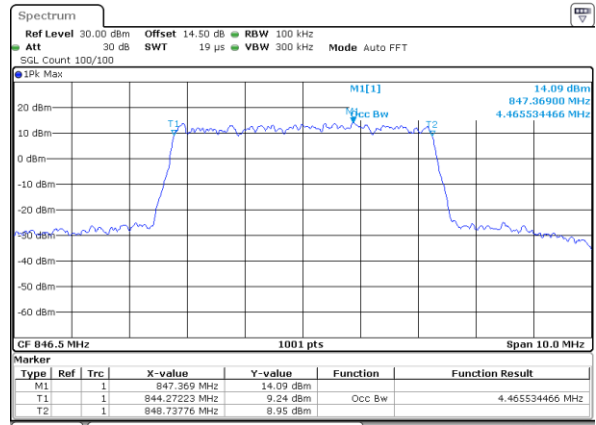

Date: 5 JAN 2019 18:53:31

Highest Channel / 3MHz / 16QAM

Date: 5 JAN 2019 18:53:41

LTE Band 5

Lowest Channel / 5MHz / QPSK

Date: 5 JAN 2019 18:14:19

Lowest Channel / 5MHz / 16QAM

Date: 5 JAN 2019 18:14:29

Middle Channel / 5MHz / QPSK

Date: 5 JAN 2019 18:23:28

Middle Channel / 5MHz / 16QAM

Date: 5 JAN 2019 18:23:38

Highest Channel / 5MHz / QPSK

Date: 5 JAN 2019 18:26:00

Highest Channel / 5MHz / 16QAM

Date: 5 JAN 2019 18:26:10

LTE Band 5

Lowest Channel / 10MHz / QPSK

Date: 5 JAN 2019 17:39:54

Lowest Channel / 10MHz / 16QAM

Date: 5 JAN 2019 17:40:04

Middle Channel / 10MHz / QPSK

Date: 5 JAN 2019 17:49:03

Middle Channel / 10MHz / 16QAM