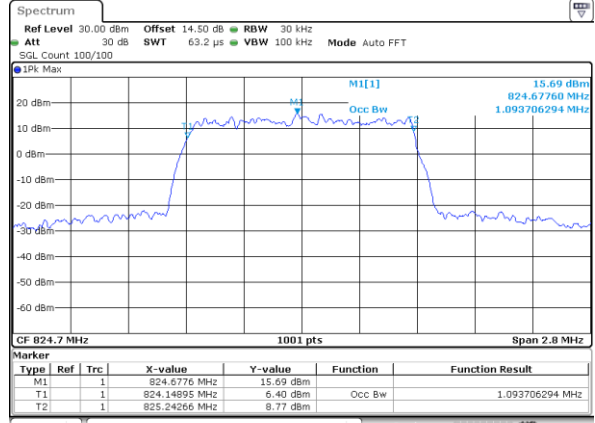

Date: 5 JAN 2019 11:54:15

LTE Band 5

Lowest Channel / 1.4MHz / QPSK

Date: 5 JAN 2019 19:14:39

Lowest Channel / 1.4MHz / 16QAM

Date: 5 JAN 2019 19:14:49

Middle Channel / 1.4MHz / QPSK

Date: 5 JAN 2019 19:23:48

Middle Channel / 1.4MHz / 16QAM

Date: 5 JAN 2019 19:23:58

Highest Channel / 1.4MHz / QPSK

Date: 5 JAN 2019 19:26:20

Highest Channel / 1.4MHz / 16QAM

Date: 5 JAN 2019 19:26:31

LTE Band 5

Lowest Channel / 3MHz / QPSK