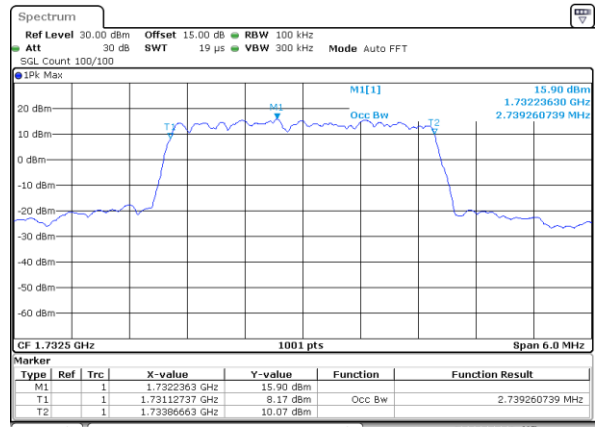

LTE Band 4

Lowest Channel / 3MHz / QPSK

Date: 5 JAN 2019 10:36:49

Lowest Channel / 3MHz / 16QAM

Date: 5 JAN 2019 10:36:59

Middle Channel / 3MHz / QPSK

Date: 5 JAN 2019 10:43:59

Middle Channel / 3MHz / 16QAM

Date: 5 JAN 2019 10:44:09

Highest Channel / 3MHz / QPSK

Date: 5 JAN 2019 10:46:32

Highest Channel / 3MHz / 16QAM

Date: 5 JAN 2019 10:46:42

LTE Band 4

Lowest Channel / 5MHz / QPSK

Date: 5 JAN 2019 10:53:43