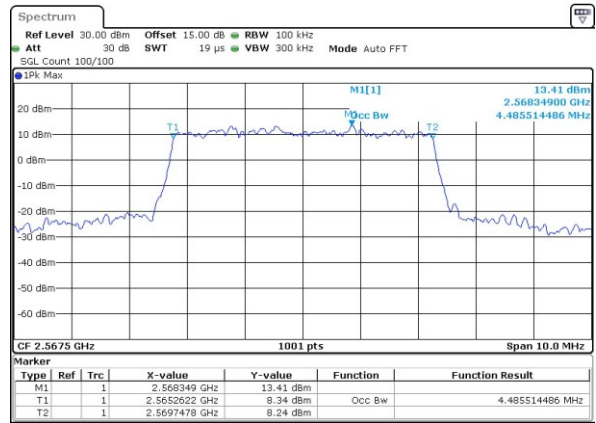

Date: 5 JAN 2019 17:49:13

Highest Channel / 10MHz / QPSK

Date: 5 JAN 2019 17:51:35

Highest Channel / 10MHz / 16QAM

Date: 5 JAN 2019 17:51:45

LTE Band 7

Lowest Channel / 5MHz / QPSK

Lowest Channel / 5MHz / 16QAM

Middle Channel / 5MHz / QPSK

Middle Channel / 5MHz / 16QAM

Highest Channel / 5MHz / QPSK

Highest Channel / 5MHz / 16QAM

LTE Band 7

Lowest Channel / 10MHz / QPSK

Lowest Channel / 10MHz / 16QAM

Middle Channel / 10MHz / QPSK