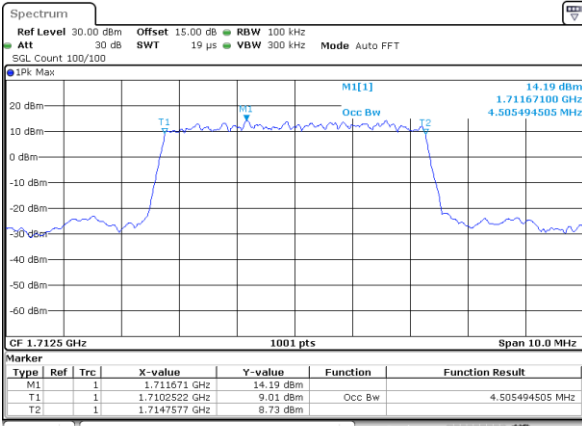

Date: 5 JAN 2019 10:44:09

Highest Channel / 3MHz / QPSK

Date: 5 JAN 2019 10:46:32

Highest Channel / 3MHz / 16QAM

Date: 5 JAN 2019 10:46:42

LTE Band 4

Lowest Channel / 5MHz / QPSK

Date: 5 JAN 2019 10:53:43