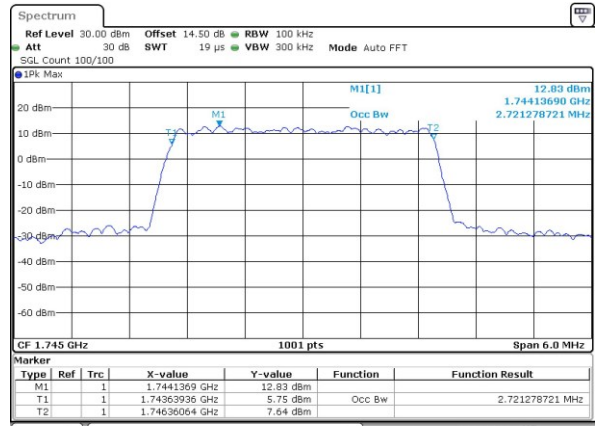

Highest Channel / 20MHz / 16QAM

LTE Band 66

Lowest Channel / 1.4MHz / QPSK

Lowest Channel / 1.4MHz / 16QAM

Middle Channel / 1.4MHz / QPSK

Middle Channel / 1.4MHz / 16QAM

Highest Channel / 1.4MHz / QPSK

Highest Channel / 1.4MHz / 16QAM

LTE Band 66

Lowest Channel / 3MHz / QPSK

Lowest Channel / 3MHz / 16QAM

Middle Channel / 3MHz / QPSK

Middle Channel / 3MHz / 16QAM

Highest Channel / 3MHz / QPSK

Highest Channel / 3MHz / 16QAM

LTE Band 66