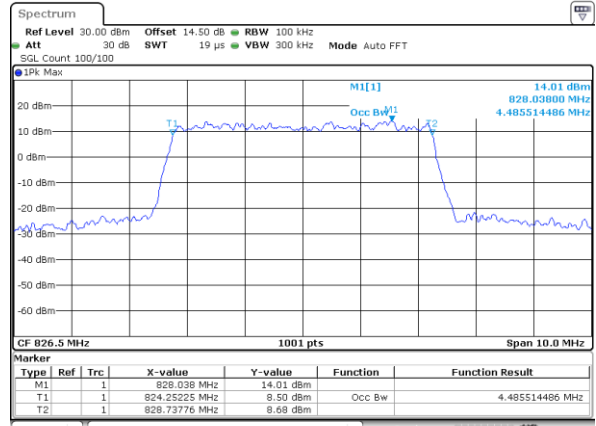

Date: 5 JAN 2019 18:53:31

Highest Channel / 3MHz / 16QAM

Date: 5 JAN 2019 18:53:41

LTE Band 5

Lowest Channel / 5MHz / QPSK

Date: 5 JAN 2019 18:14:19

Lowest Channel / 5MHz / 16QAM

Date: 5 JAN 2019 18:14:29