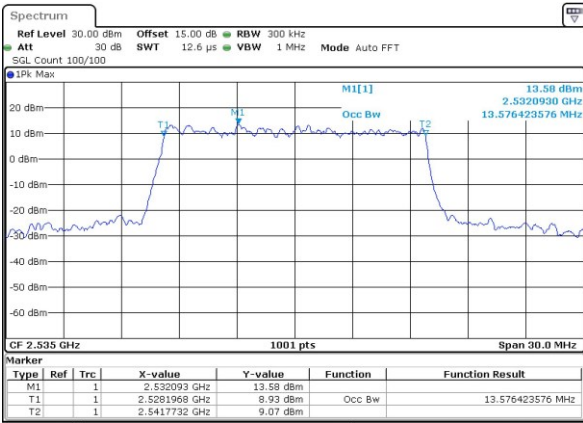

Middle Channel / 10MHz / 16QAM

Highest Channel / 10MHz / QPSK

Highest Channel / 10MHz / 16QAM

LTE Band 7

Lowest Channel / 15MHz / QPSK

Lowest Channel / 15MHz / 16QAM

Middle Channel / 15MHz / QPSK

Middle Channel / 15MHz / 16QAM