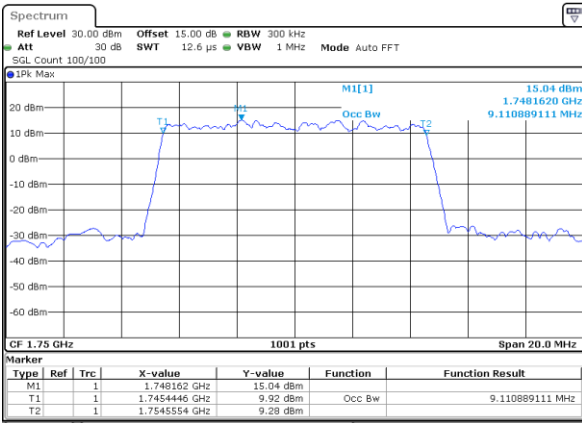

Highest Channel / 5MHz / 16QAM

Date: 5 JAN 2019 11:03:35

LTE Band 4

Lowest Channel / 10MHz / QPSK

Date: 5 JAN 2019 11:10:36

Lowest Channel / 10MHz / 16QAM

Date: 5 JAN 2019 11:10:46

Middle Channel / 10MHz / QPSK

Date: 5 JAN 2019 11:17:46

Middle Channel / 10MHz / 16QAM

Date: 5 JAN 2019 11:17:56

Highest Channel / 10MHz / QPSK

Date: 5 JAN 2019 11:20:19

Highest Channel / 10MHz / 16QAM

Date: 5 JAN 2019 11:20:29

LTE Band 4