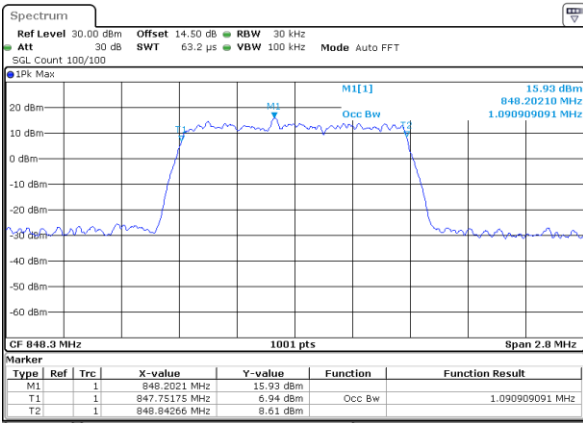

Date: 5 JAN 2019 11:54:15

LTE Band 5

Lowest Channel / 1.4MHz / QPSK

Date: 5 JAN 2019 19:14:39

Lowest Channel / 1.4MHz / 16QAM

Date: 5 JAN 2019 19:14:49

Middle Channel / 1.4MHz / QPSK

Date: 5 JAN 2019 19:23:48

Middle Channel / 1.4MHz / 16QAM

Date: 5 JAN 2019 19:23:58

Highest Channel / 1.4MHz / QPSK

Date: 5 JAN 2019 19:26:20

Highest Channel / 1.4MHz / 16QAM

Date: 5 JAN 2019 19:26:31

LTE Band 5

Lowest Channel / 3MHz / QPSK