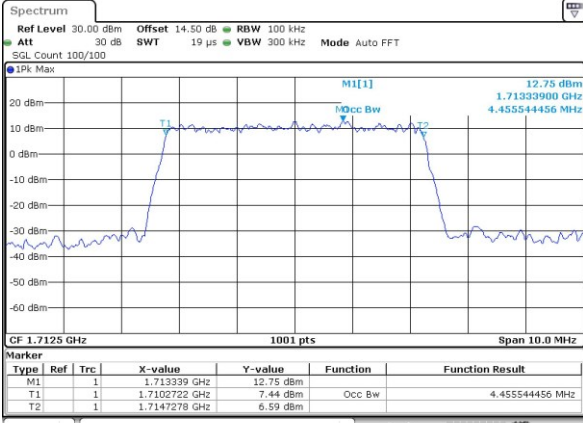

LTE Band 66

Lowest Channel / 5MHz / QPSK