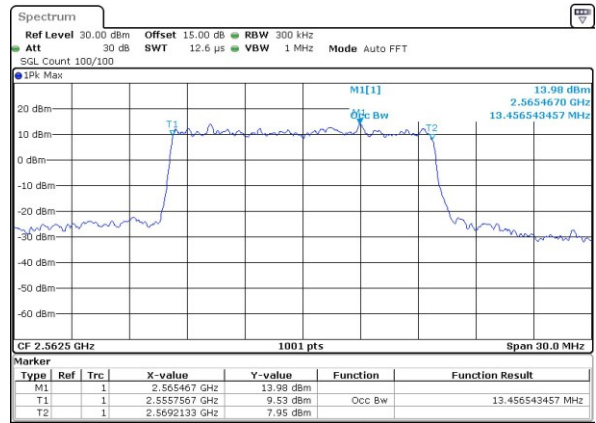

Middle Channel / 5MHz / QPSK

Middle Channel / 5MHz / 16QAM

Highest Channel / 5MHz / QPSK

Highest Channel / 5MHz / 16QAM

LTE Band 7

Lowest Channel / 10MHz / QPSK

Lowest Channel / 10MHz / 16QAM

Middle Channel / 10MHz / QPSK

Middle Channel / 10MHz / 16QAM

Highest Channel / 10MHz / QPSK

Highest Channel / 10MHz / 16QAM

LTE Band 7

Lowest Channel / 15MHz / QPSK

Lowest Channel / 15MHz / 16QAM

Middle Channel / 15MHz / QPSK

Middle Channel / 15MHz / 16QAM

Highest Channel / 15MHz / QPSK

Highest Channel / 15MHz / 16QAM

LTE Band 7

Lowest Channel / 20MHz / QPSK

Lowest Channel / 20MHz / 16QAM

Middle Channel / 20MHz / QPSK

Middle Channel / 20MHz / 16QAM

Highest Channel / 20MHz / QPSK