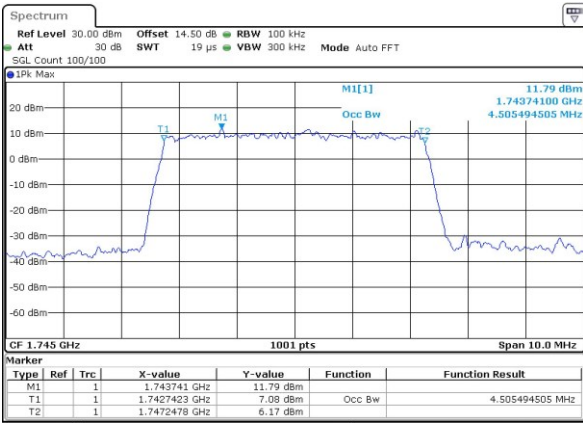

Middle Channel / 5MHz / QPSK