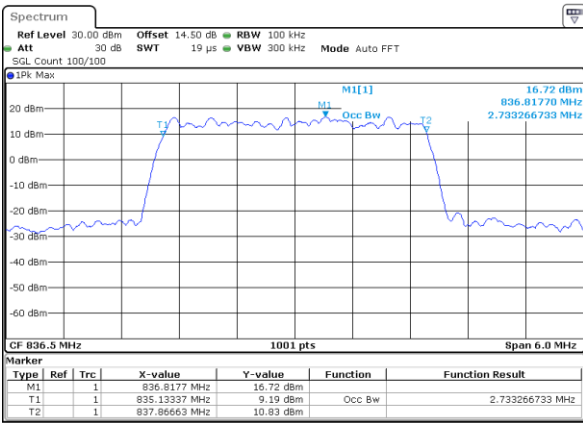

Middle Channel / 3MHz / QPSK

Date: 5 JAN 2019 18:50:58