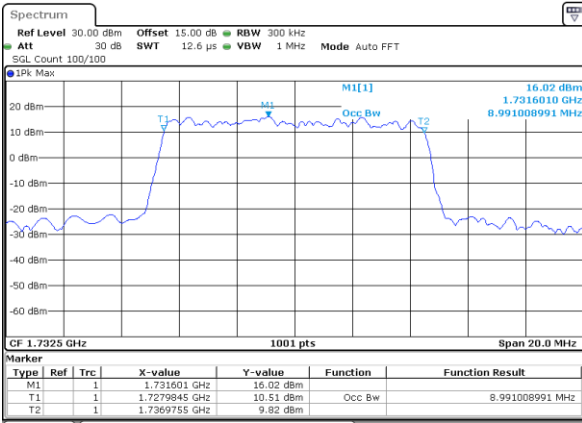

Highest Channel / 5MHz / 16QAM

Date: 5 JAN 2019 11:03:35

LTE Band 4

Lowest Channel / 10MHz / QPSK

Date: 5 JAN 2019 11:10:36

Lowest Channel / 10MHz / 16QAM

Date: 5 JAN 2019 11:10:46

Middle Channel / 10MHz / QPSK

Date: 5 JAN 2019 11:17:46

Middle Channel / 10MHz / 16QAM

Date: 5 JAN 2019 11:17:56

Highest Channel / 10MHz / QPSK

Date: 5 JAN 2019 11:20:19

Highest Channel / 10MHz / 16QAM

Date: 5 JAN 2019 11:20:29

LTE Band 4