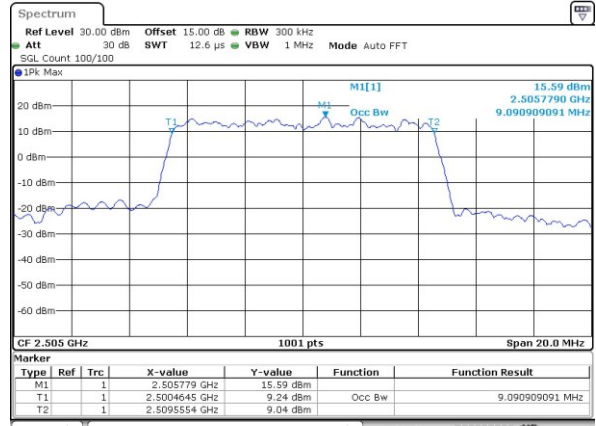

Date: 5 JAN 2019 17:49:13

Highest Channel / 10MHz / QPSK

Date: 5 JAN 2019 17:51:35

Highest Channel / 10MHz / 16QAM

Date: 5 JAN 2019 17:51:45

LTE Band 7

Lowest Channel / 5MHz / QPSK

Lowest Channel / 5MHz / 16QAM

Middle Channel / 5MHz / QPSK

Middle Channel / 5MHz / 16QAM

Highest Channel / 5MHz / QPSK

Highest Channel / 5MHz / 16QAM

LTE Band 7

Lowest Channel / 10MHz / QPSK

Lowest Channel / 10MHz / 16QAM

Middle Channel / 10MHz / QPSK