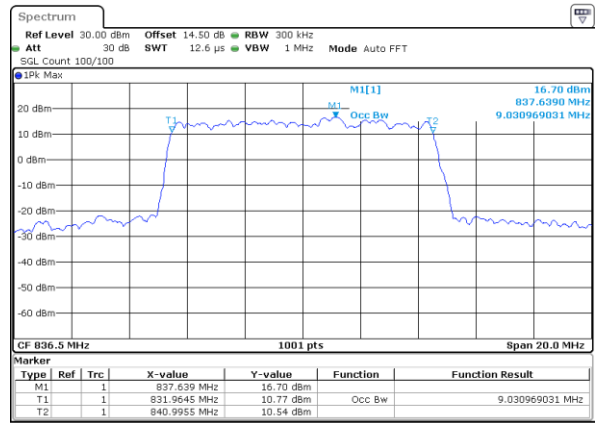

LTE Band 5

Lowest Channel / 10MHz / QPSK

Date: 5 JAN 2019 17:39:54

Lowest Channel / 10MHz / 16QAM

Date: 5 JAN 2019 17:40:04

Middle Channel / 10MHz / QPSK

Date: 5 JAN 2019 17:49:03

Middle Channel / 10MHz / 16QAM

Date: 5 JAN 2019 17:49:13

Highest Channel / 10MHz / QPSK

Date: 5 JAN 2019 17:51:35

Highest Channel / 10MHz / 16QAM

Date: 5 JAN 2019 17:51:45

LTE Band 7

Lowest Channel / 5MHz / QPSK

Lowest Channel / 5MHz / 16QAM