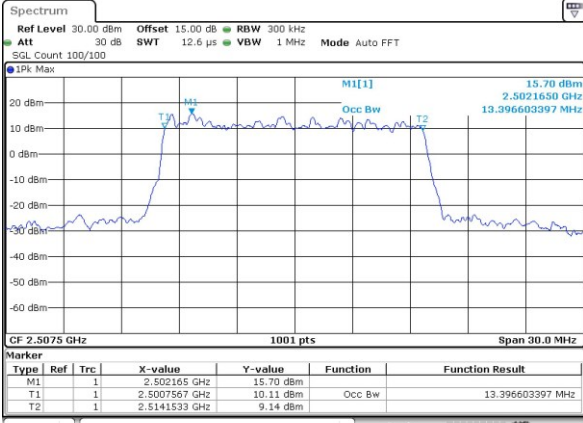

Middle Channel / 5MHz / QPSK

Middle Channel / 5MHz / 16QAM

Highest Channel / 5MHz / QPSK

Highest Channel / 5MHz / 16QAM

LTE Band 7

Lowest Channel / 10MHz / QPSK

Lowest Channel / 10MHz / 16QAM

Middle Channel / 10MHz / QPSK

Middle Channel / 10MHz / 16QAM

Highest Channel / 10MHz / QPSK

Highest Channel / 10MHz / 16QAM

LTE Band 7

Lowest Channel / 15MHz / QPSK

Lowest Channel / 15MHz / 16QAM

Middle Channel / 15MHz / QPSK

Middle Channel / 15MHz / 16QAM

Highest Channel / 15MHz / QPSK

Highest Channel / 15MHz / 16QAM

LTE Band 7

Lowest Channel / 20MHz / QPSK

Lowest Channel / 20MHz / 16QAM

Middle Channel / 20MHz / QPSK

Middle Channel / 20MHz / 16QAM

Highest Channel / 20MHz / QPSK