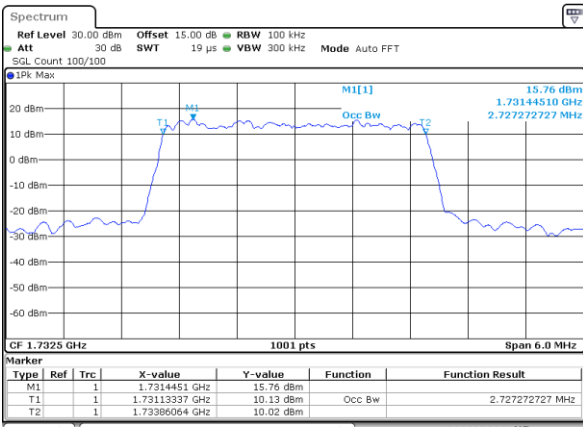

LTE Band 4

Lowest Channel / 3MHz / QPSK

Date: 5 JAN 2019 10:36:49

Lowest Channel / 3MHz / 16QAM

Date: 5 JAN 2019 10:36:59

Middle Channel / 3MHz / QPSK

Date: 5 JAN 2019 10:43:59

Middle Channel / 3MHz / 16QAM

Date: 5 JAN 2019 10:44:09

Highest Channel / 3MHz / QPSK

Date: 5 JAN 2019 10:46:32

Highest Channel / 3MHz / 16QAM

Date: 5 JAN 2019 10:46:42

LTE Band 4

Lowest Channel / 5MHz / QPSK

Date: 5 JAN 2019 10:53:43