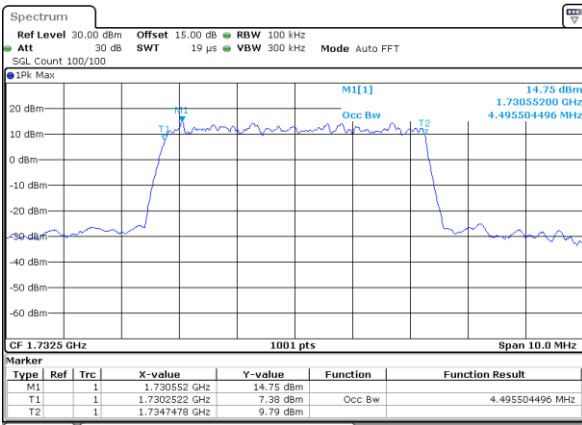

Middle Channel / 5MHz / QPSK

Date: 5 JAN 2019 11:00:53