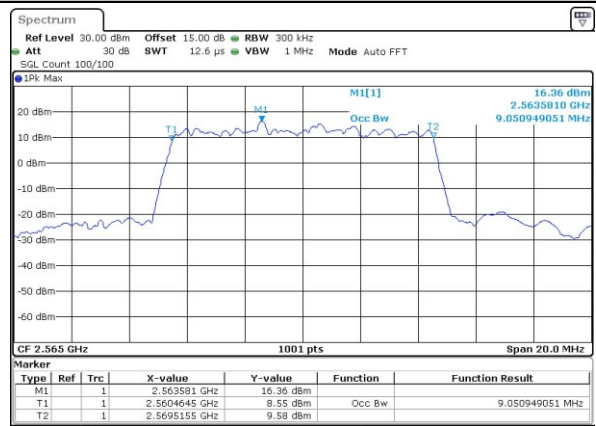

Highest Channel / 10MHz / 16QAM