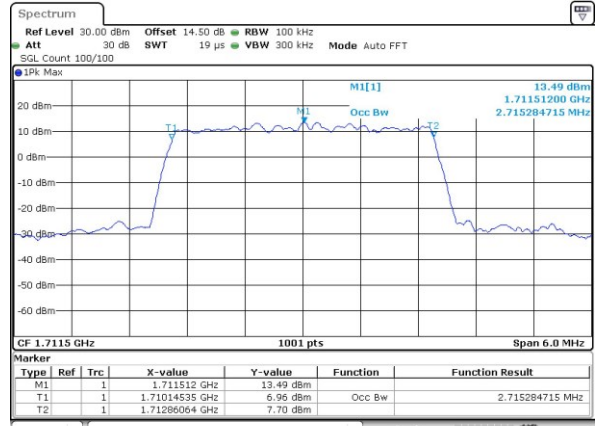

Highest Channel / 15MHz / QPSK

Highest Channel / 15MHz / 16QAM

LTE Band 7

Lowest Channel / 20MHz / QPSK

Lowest Channel / 20MHz / 16QAM

Middle Channel / 20MHz / QPSK

Middle Channel / 20MHz / 16QAM

Highest Channel / 20MHz / QPSK

Highest Channel / 20MHz / 16QAM

LTE Band 66

Lowest Channel / 1.4MHz / QPSK

Lowest Channel / 1.4MHz / 16QAM

Middle Channel / 1.4MHz / QPSK

Middle Channel / 1.4MHz / 16QAM

Highest Channel / 1.4MHz / QPSK

Highest Channel / 1.4MHz / 16QAM

LTE Band 66

Lowest Channel / 3MHz / QPSK

Lowest Channel / 3MHz / 16QAM

Middle Channel / 3MHz / QPSK

Middle Channel / 3MHz / 16QAM

Highest Channel / 3MHz / QPSK

Highest Channel / 3MHz / 16QAM

LTE Band 66