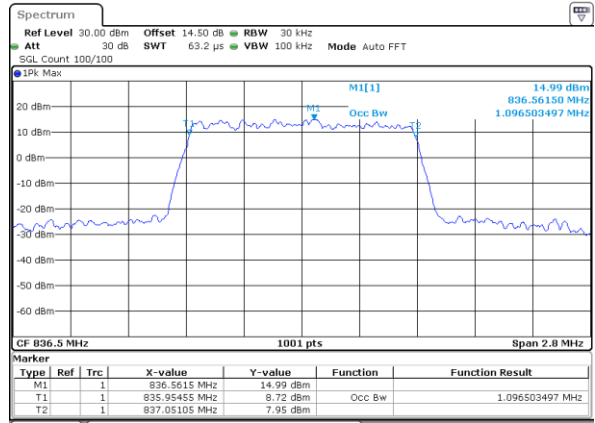

Date: 5 JAN 2019 11:54:15

LTE Band 5

Lowest Channel / 1.4MHz / QPSK

Date: 5 JAN 2019 19:14:39

Lowest Channel / 1.4MHz / 16QAM

Date: 5 JAN 2019 19:14:49

Middle Channel / 1.4MHz / QPSK

Date: 5 JAN 2019 19:23:48

Middle Channel / 1.4MHz / 16QAM

Date: 5 JAN 2019 19:23:58

Highest Channel / 1.4MHz / QPSK

Date: 5 JAN 2019 19:26:20

Highest Channel / 1.4MHz / 16QAM

Date: 5 JAN 2019 19:26:31

LTE Band 5

Lowest Channel / 3MHz / QPSK