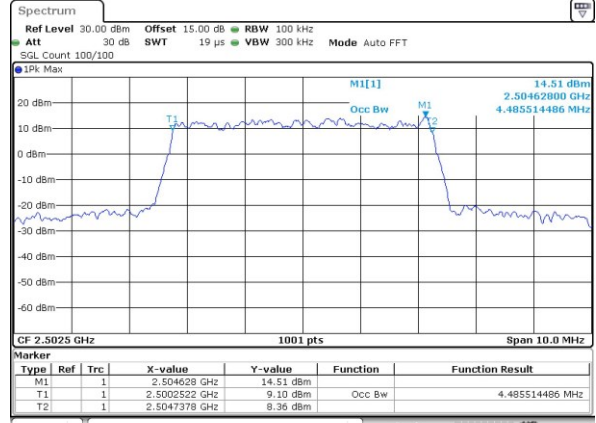

Date: 5 JAN 2019 17:49:13

Highest Channel / 10MHz / QPSK

Date: 5 JAN 2019 17:51:35

Highest Channel / 10MHz / 16QAM

Date: 5 JAN 2019 17:51:45

LTE Band 7

Lowest Channel / 5MHz / QPSK

Lowest Channel / 5MHz / 16QAM

Middle Channel / 5MHz / QPSK

Middle Channel / 5MHz / 16QAM

Highest Channel / 5MHz / QPSK

Highest Channel / 5MHz / 16QAM

LTE Band 7

Lowest Channel / 10MHz / QPSK

Lowest Channel / 10MHz / 16QAM

Middle Channel / 10MHz / QPSK