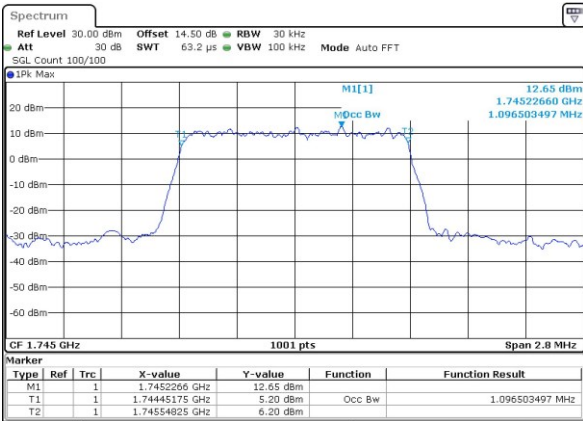

Highest Channel / 15MHz / QPSK

Highest Channel / 15MHz / 16QAM

LTE Band 7

Lowest Channel / 20MHz / QPSK

Lowest Channel / 20MHz / 16QAM

Middle Channel / 20MHz / QPSK

Middle Channel / 20MHz / 16QAM

Highest Channel / 20MHz / QPSK

Highest Channel / 20MHz / 16QAM

LTE Band 66

Lowest Channel / 1.4MHz / QPSK

Lowest Channel / 1.4MHz / 16QAM

Middle Channel / 1.4MHz / QPSK

Middle Channel / 1.4MHz / 16QAM

Highest Channel / 1.4MHz / QPSK

Highest Channel / 1.4MHz / 16QAM

LTE Band 66

Lowest Channel / 3MHz / QPSK

Lowest Channel / 3MHz / 16QAM

Middle Channel / 3MHz / QPSK

Middle Channel / 3MHz / 16QAM

Highest Channel / 3MHz / QPSK

Highest Channel / 3MHz / 16QAM

LTE Band 66