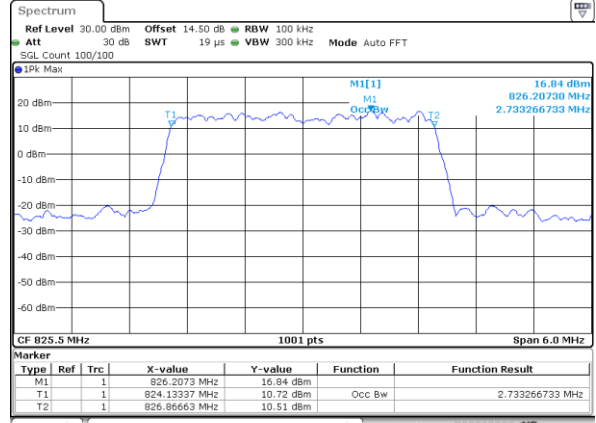

Lowest Channel / 3MHz / 16QAM

Date: 5 JAN 2019 18:41:59