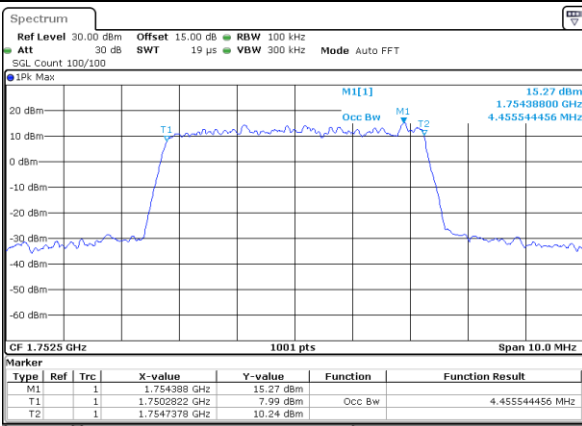

Highest Channel / 5MHz / QPSK

Date: 5 JAN 2019 11:03:25