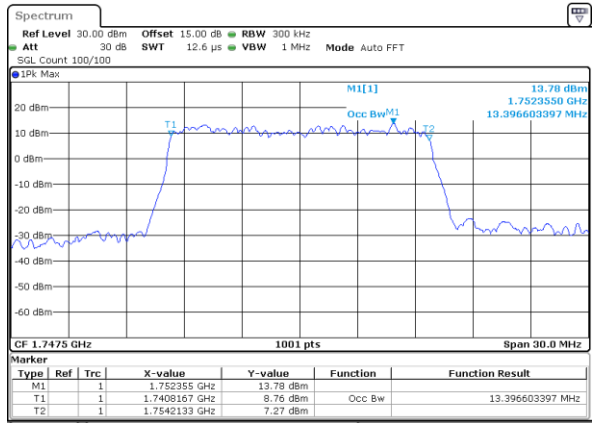

Date: 5 JAN 2019 11:17:46

Middle Channel / 10MHz / 16QAM

Date: 5 JAN 2019 11:17:56

Highest Channel / 10MHz / QPSK

Date: 5 JAN 2019 11:20:19

Highest Channel / 10MHz / 16QAM

Date: 5 JAN 2019 11:20:29

LTE Band 4

Lowest Channel / 15MHz / QPSK

Date: 5 JAN 2019 11:27:29

Lowest Channel / 15MHz / 16QAM

Date: 5 JAN 2019 11:27:39

Middle Channel / 15MHz / QPSK

Date: 5 JAN 2019 11:34:40

Middle Channel / 15MHz / 16QAM

Date: 5 JAN 2019 11:34:50

Highest Channel / 15MHz / QPSK

Date: 5 JAN 2019 11:37:12

Highest Channel / 15MHz / 16QAM

Date: 5 JAN 2019 11:37:22

LTE Band 4

Lowest Channel / 20MHz / QPSK

Date: 5 JAN 2019 11:44:22

Lowest Channel / 20MHz / 16QAM