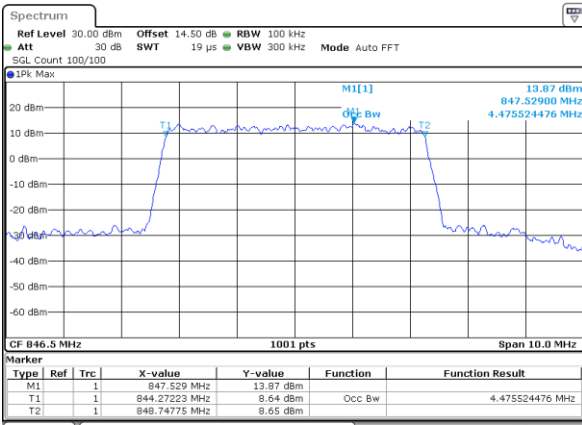

Middle Channel / 5MHz / QPSK

Date: 5 JAN 2019 18:23:28

Middle Channel / 5MHz / 16QAM

Date: 5 JAN 2019 18:23:38

Highest Channel / 5MHz / QPSK

Date: 5 JAN 2019 18:26:00

Highest Channel / 5MHz / 16QAM

Date: 5 JAN 2019 18:26:10

LTE Band 5

Lowest Channel / 10MHz / QPSK

Date: 5 JAN 2019 17:39:54

Lowest Channel / 10MHz / 16QAM

Date: 5 JAN 2019 17:40:04

Middle Channel / 10MHz / QPSK

Date: 5 JAN 2019 17:49:03

Middle Channel / 10MHz / 16QAM