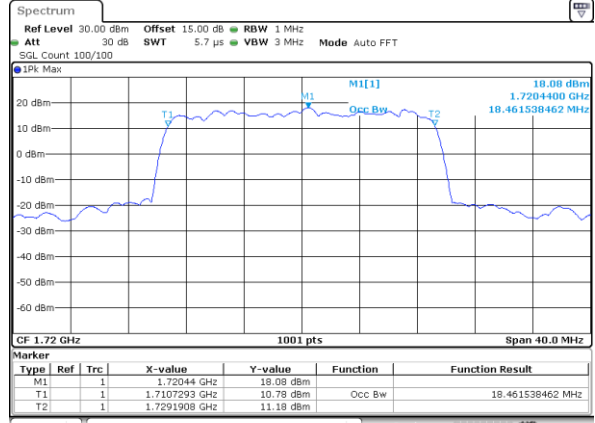

Highest Channel / 15MHz / QPSK

Date: 5 JAN 2019 11:37:12

Highest Channel / 15MHz / 16QAM

Date: 5 JAN 2019 11:37:22

LTE Band 4

Lowest Channel / 20MHz / QPSK

Date: 5 JAN 2019 11:44:22

Lowest Channel / 20MHz / 16QAM