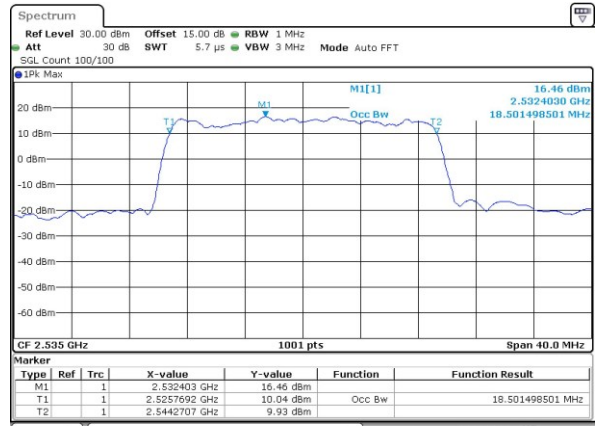

Middle Channel / 10MHz / 16QAM

Highest Channel / 10MHz / QPSK

Highest Channel / 10MHz / 16QAM

LTE Band 7

Lowest Channel / 15MHz / QPSK

Lowest Channel / 15MHz / 16QAM

Middle Channel / 15MHz / QPSK

Middle Channel / 15MHz / 16QAM

Highest Channel / 15MHz / QPSK

Highest Channel / 15MHz / 16QAM

LTE Band 7

Lowest Channel / 20MHz / QPSK

Lowest Channel / 20MHz / 16QAM

Middle Channel / 20MHz / QPSK

Middle Channel / 20MHz / 16QAM

Highest Channel / 20MHz / QPSK

Highest Channel / 20MHz / 16QAM

LTE Band 66

Lowest Channel / 1.4MHz / QPSK

Lowest Channel / 1.4MHz / 16QAM

Middle Channel / 1.4MHz / QPSK

Middle Channel / 1.4MHz / 16QAM

Highest Channel / 1.4MHz / QPSK

Highest Channel / 1.4MHz / 16QAM