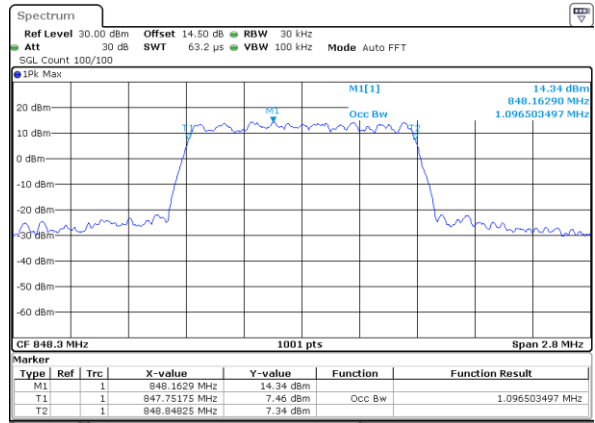

Middle Channel / 1.4MHz / 16QAM

Date: 5 JAN 2019 19:23:58

Highest Channel / 1.4MHz / QPSK

Date: 5 JAN 2019 19:26:20

Highest Channel / 1.4MHz / 16QAM

Date: 5 JAN 2019 19:26:31

LTE Band 5

Lowest Channel / 3MHz / QPSK