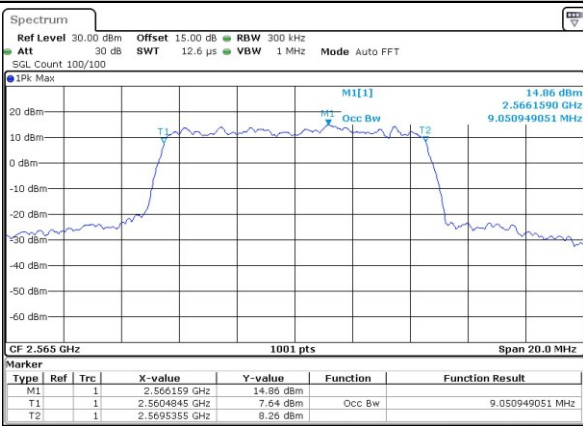

Date: 5 JAN 2019 17:49:13

Highest Channel / 10MHz / QPSK

Date: 5 JAN 2019 17:51:35

Highest Channel / 10MHz / 16QAM

Date: 5 JAN 2019 17:51:45

LTE Band 7

Lowest Channel / 5MHz / QPSK

Lowest Channel / 5MHz / 16QAM

Middle Channel / 5MHz / QPSK

Middle Channel / 5MHz / 16QAM

Highest Channel / 5MHz / QPSK

Highest Channel / 5MHz / 16QAM

LTE Band 7

Lowest Channel / 10MHz / QPSK

Lowest Channel / 10MHz / 16QAM

Middle Channel / 10MHz / QPSK

Middle Channel / 10MHz / 16QAM

Highest Channel / 10MHz / QPSK

Highest Channel / 10MHz / 16QAM

LTE Band 7

Lowest Channel / 15MHz / QPSK

Lowest Channel / 15MHz / 16QAM

Middle Channel / 15MHz / QPSK

Middle Channel / 15MHz / 16QAM