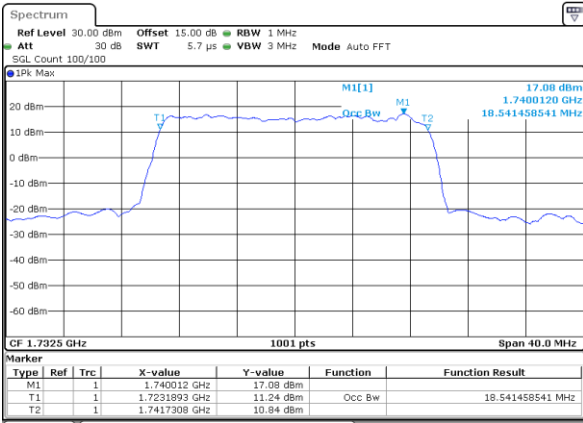

Middle Channel / 20MHz / QPSK

Date: 5 JAN 2019 11:51:33