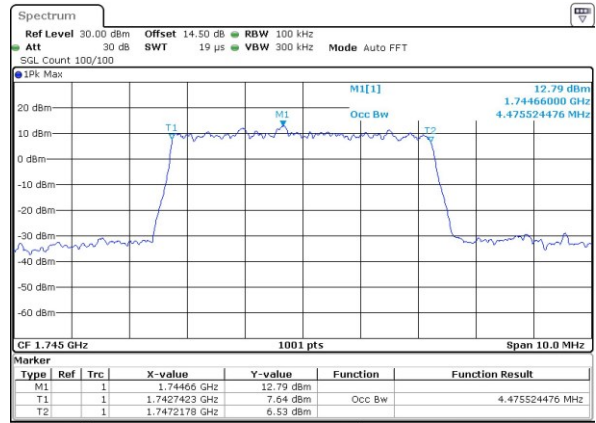

LTE Band 66

Lowest Channel / 3MHz / QPSK

Lowest Channel / 3MHz / 16QAM

Middle Channel / 3MHz / QPSK

Middle Channel / 3MHz / 16QAM

Highest Channel / 3MHz / QPSK

Highest Channel / 3MHz / 16QAM

LTE Band 66

Lowest Channel / 5MHz / QPSK

Lowest Channel / 5MHz / 16QAM

Middle Channel / 5MHz / QPSK

Middle Channel / 5MHz / 16QAM

Highest Channel / 5MHz / QPSK

Highest Channel / 5MHz / 16QAM