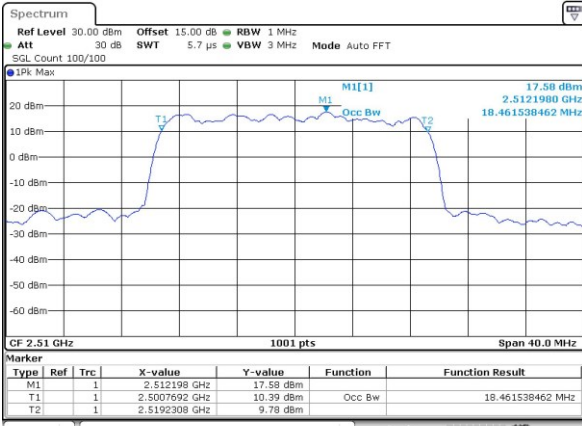

Highest Channel / 15MHz / QPSK

Highest Channel / 15MHz / 16QAM

LTE Band 7

Lowest Channel / 20MHz / QPSK

Lowest Channel / 20MHz / 16QAM

Middle Channel / 20MHz / QPSK

Middle Channel / 20MHz / 16QAM

Highest Channel / 20MHz / QPSK

Highest Channel / 20MHz / 16QAM

LTE Band 66

Lowest Channel / 1.4MHz / QPSK

Lowest Channel / 1.4MHz / 16QAM

Middle Channel / 1.4MHz / QPSK

Middle Channel / 1.4MHz / 16QAM

Highest Channel / 1.4MHz / QPSK

Highest Channel / 1.4MHz / 16QAM