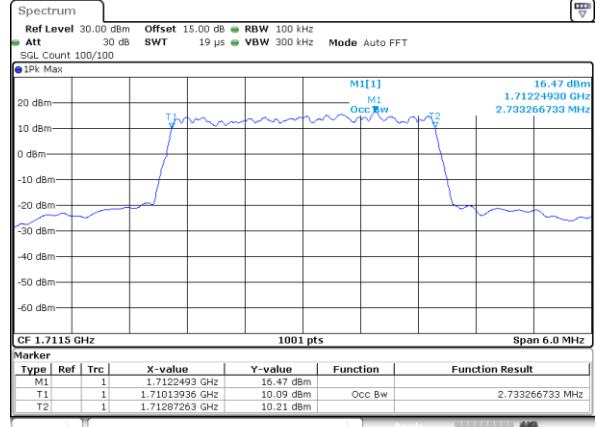

LTE Band 4

Lowest Channel / 3MHz / QPSK

Date: 5 JAN 2019 10:36:49

Lowest Channel / 3MHz / 16QAM

Date: 5 JAN 2019 10:36:59

Middle Channel / 3MHz / QPSK

Date: 5 JAN 2019 10:43:59

Middle Channel / 3MHz / 16QAM

Date: 5 JAN 2019 10:44:09

Highest Channel / 3MHz / QPSK

Date: 5 JAN 2019 10:46:32

Highest Channel / 3MHz / 16QAM

Date: 5 JAN 2019 10:46:42

LTE Band 4

Lowest Channel / 5MHz / QPSK

Date: 5 JAN 2019 10:53:43