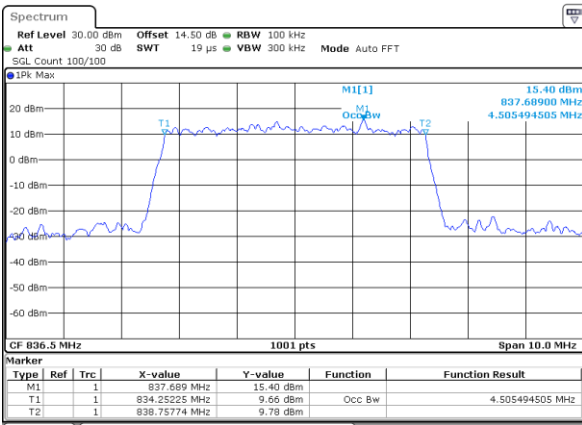

Middle Channel / 5MHz / QPSK

Date: 5 JAN 2019 18:23:28