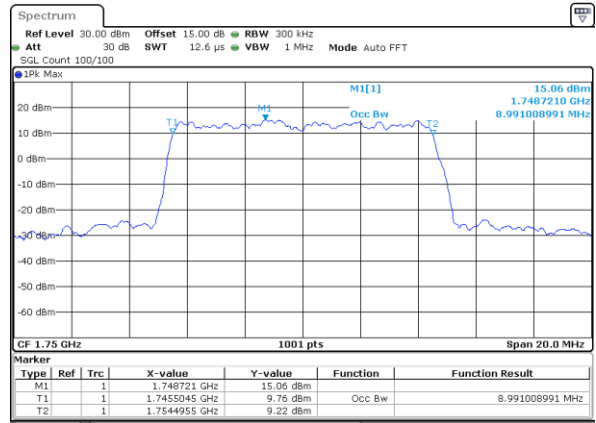

Highest Channel / 5MHz / 16QAM

Date: 5 JAN 2019 11:03:35

LTE Band 4

Lowest Channel / 10MHz / QPSK

Date: 5 JAN 2019 11:10:36

Lowest Channel / 10MHz / 16QAM

Date: 5 JAN 2019 11:10:46

Middle Channel / 10MHz / QPSK

Date: 5 JAN 2019 11:17:46

Middle Channel / 10MHz / 16QAM

Date: 5 JAN 2019 11:17:56

Highest Channel / 10MHz / QPSK

Date: 5 JAN 2019 11:20:19

Highest Channel / 10MHz / 16QAM

Date: 5 JAN 2019 11:20:29

LTE Band 4