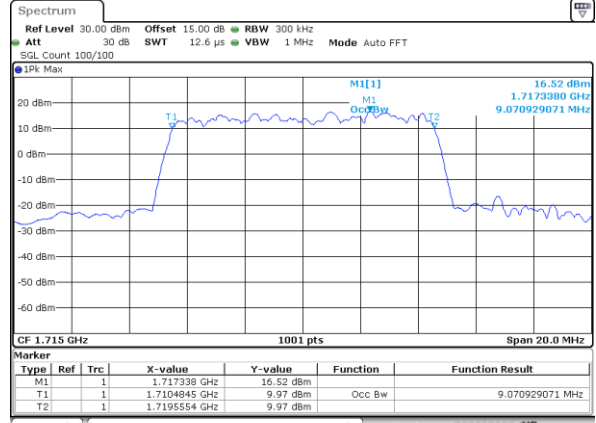

Highest Channel / 5MHz / 16QAM

Date: 5 JAN 2019 11:03:35

LTE Band 4

Lowest Channel / 10MHz / QPSK

Date: 5 JAN 2019 11:10:36

Lowest Channel / 10MHz / 16QAM

Date: 5 JAN 2019 11:10:46

Middle Channel / 10MHz / QPSK

Date: 5 JAN 2019 11:17:46

Middle Channel / 10MHz / 16QAM

Date: 5 JAN 2019 11:17:56

Highest Channel / 10MHz / QPSK

Date: 5 JAN 2019 11:20:19

Highest Channel / 10MHz / 16QAM

Date: 5 JAN 2019 11:20:29

LTE Band 4