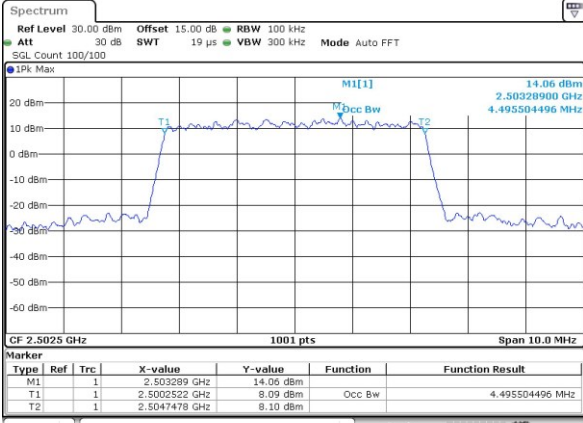

LTE Band 5

Lowest Channel / 10MHz / QPSK

Date: 5 JAN 2019 17:39:54

Lowest Channel / 10MHz / 16QAM

Date: 5 JAN 2019 17:40:04

Middle Channel / 10MHz / QPSK

Date: 5 JAN 2019 17:49:03

Middle Channel / 10MHz / 16QAM

Date: 5 JAN 2019 17:49:13

Highest Channel / 10MHz / QPSK

Date: 5 JAN 2019 17:51:35

Highest Channel / 10MHz / 16QAM

Date: 5 JAN 2019 17:51:45

LTE Band 7

Lowest Channel / 5MHz / QPSK

Lowest Channel / 5MHz / 16QAM

Middle Channel / 5MHz / QPSK

Middle Channel / 5MHz / 16QAM

Highest Channel / 5MHz / QPSK

Highest Channel / 5MHz / 16QAM

LTE Band 7

Lowest Channel / 10MHz / QPSK

Lowest Channel / 10MHz / 16QAM

Middle Channel / 10MHz / QPSK