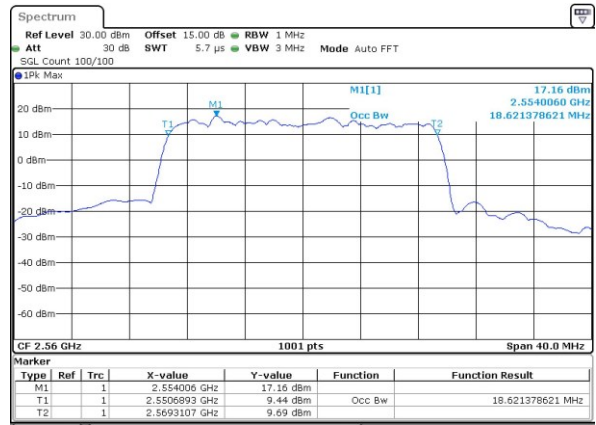

Middle Channel / 10MHz / 16QAM

Highest Channel / 10MHz / QPSK

Highest Channel / 10MHz / 16QAM

LTE Band 7

Lowest Channel / 15MHz / QPSK

Lowest Channel / 15MHz / 16QAM

Middle Channel / 15MHz / QPSK

Middle Channel / 15MHz / 16QAM

Highest Channel / 15MHz / QPSK

Highest Channel / 15MHz / 16QAM

LTE Band 7

Lowest Channel / 20MHz / QPSK

Lowest Channel / 20MHz / 16QAM

Middle Channel / 20MHz / QPSK

Middle Channel / 20MHz / 16QAM

Highest Channel / 20MHz / QPSK

Highest Channel / 20MHz / 16QAM

LTE Band 66

Lowest Channel / 1.4MHz / QPSK

Lowest Channel / 1.4MHz / 16QAM

Middle Channel / 1.4MHz / QPSK

Middle Channel / 1.4MHz / 16QAM

Highest Channel / 1.4MHz / QPSK

Highest Channel / 1.4MHz / 16QAM