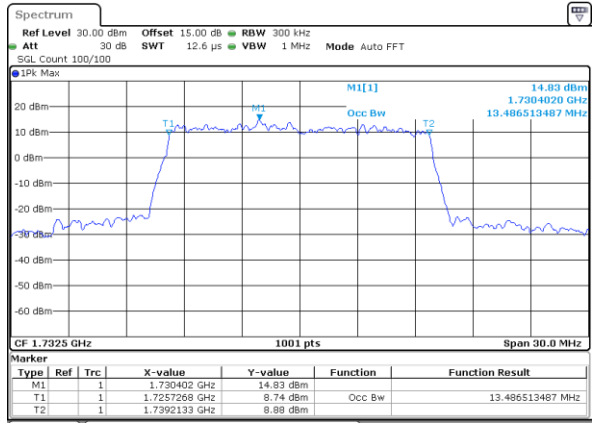

Date: 5 JAN 2019 11:17:46

Middle Channel / 10MHz / 16QAM

Date: 5 JAN 2019 11:17:56

Highest Channel / 10MHz / QPSK

Date: 5 JAN 2019 11:20:19

Highest Channel / 10MHz / 16QAM

Date: 5 JAN 2019 11:20:29

LTE Band 4

Lowest Channel / 15MHz / QPSK

Date: 5 JAN 2019 11:27:29

Lowest Channel / 15MHz / 16QAM

Date: 5 JAN 2019 11:27:39

Middle Channel / 15MHz / QPSK

Date: 5 JAN 2019 11:34:40

Middle Channel / 15MHz / 16QAM

Date: 5 JAN 2019 11:34:50

Highest Channel / 15MHz / QPSK

Date: 5 JAN 2019 11:37:12

Highest Channel / 15MHz / 16QAM

Date: 5 JAN 2019 11:37:22

LTE Band 4

Lowest Channel / 20MHz / QPSK

Date: 5 JAN 2019 11:44:22

Lowest Channel / 20MHz / 16QAM