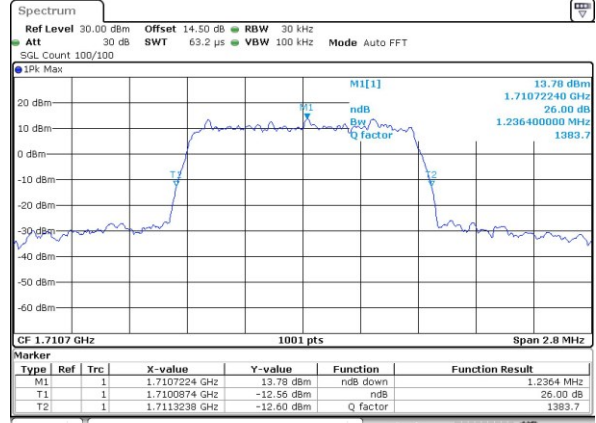

LTE Band 7

Lowest Channel / 15MHz / QPSK

Lowest Channel / 15MHz / 16QAM

Middle Channel / 15MHz / QPSK

Middle Channel / 15MHz / 16QAM

Highest Channel / 15MHz / QPSK

Highest Channel / 15MHz / 16QAM

LTE Band 7

Lowest Channel / 20MHz / QPSK

Lowest Channel / 20MHz / 16QAM

Middle Channel / 20MHz / QPSK

Middle Channel / 20MHz / 16QAM

Highest Channel / 20MHz / QPSK

Highest Channel / 20MHz / 16QAM

LTE Band 66

Lowest Channel / 1.4MHz / QPSK

Lowest Channel / 1.4MHz / 16QAM

Middle Channel / 1.4MHz / QPSK

Middle Channel / 1.4MHz / 16QAM

Highest Channel / 1.4MHz / QPSK

Highest Channel / 1.4MHz / 16QAM

LTE Band 66

Lowest Channel / 3MHz / QPSK

Lowest Channel / 3MHz / 16QAM

Middle Channel / 3MHz / QPSK

Middle Channel / 3MHz / 16QAM

Highest Channel / 3MHz / QPSK

Highest Channel / 3MHz / 16QAM

LTE Band 66

Lowest Channel / 5MHz / QPSK

Lowest Channel / 5MHz / 16QAM

Middle Channel / 5MHz / QPSK