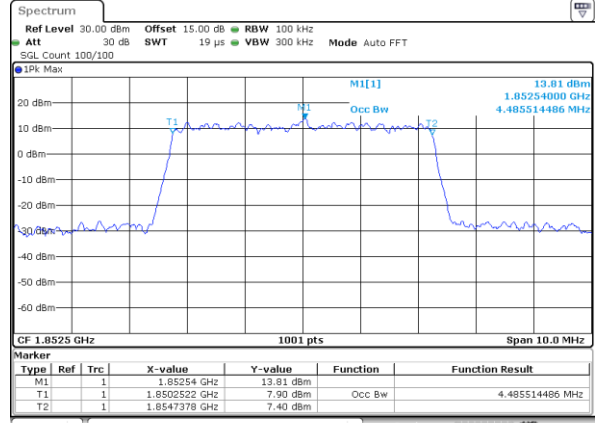

Highest Channel / 3MHz / QPSK

Date: 5 JAN 2019 13:39:07

Highest Channel / 3MHz / 16QAM

Date: 5 JAN 2019 13:39:17

LTE Band 2

Lowest Channel / 5MHz / QPSK

Date: 5 JAN 2019 13:54:17

Lowest Channel / 5MHz / 16QAM