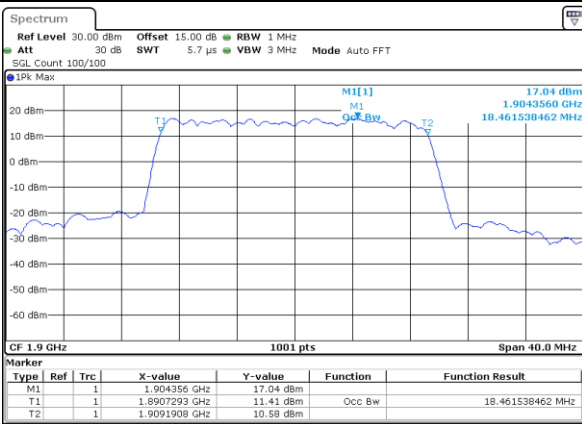

Date: 5 JAN 2019 15:25:24

Highest Channel / 15MHz / 16QAM

Date: 5 JAN 2019 15:25:34

LTE Band 2

Lowest Channel / 20MHz / QPSK

Date: 5 JAN 2019 15:37:03

Lowest Channel / 20MHz / 16QAM

Date: 5 JAN 2019 15:37:13

Middle Channel / 20MHz / QPSK

Date: 5 JAN 2019 15:44:12

Middle Channel / 20MHz / 16QAM

Date: 5 JAN 2019 15:44:22

Highest Channel / 20MHz / QPSK

Date: 5 JAN 2019 15:44:44

Highest Channel / 20MHz / 16QAM

Date: 5 JAN 2019 15:44:54

LTE Band 4

Lowest Channel / 1.4MHz / QPSK

Date: 5 JAN 2019 10:19:57

Lowest Channel / 1.4MHz / 16QAM

Date: 5 JAN 2019 10:20:07

Middle Channel / 1.4MHz / QPSK

Date: 5 JAN 2019 10:27:06

Middle Channel / 1.4MHz / 16QAM