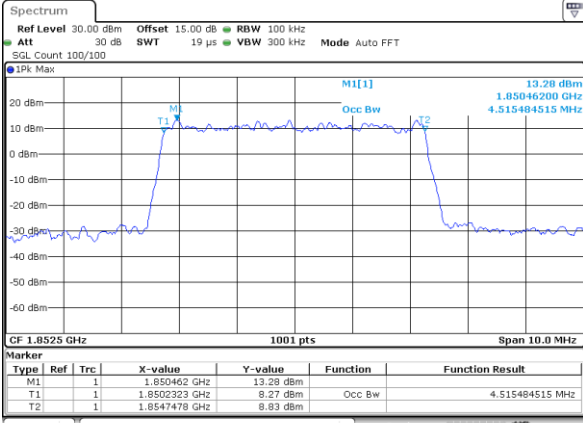

Highest Channel / 3MHz / QPSK

Date: 5 JAN 2019 13:39:07

Highest Channel / 3MHz / 16QAM

Date: 5 JAN 2019 13:39:17

LTE Band 2

Lowest Channel / 5MHz / QPSK

Date: 5 JAN 2019 13:54:17

Lowest Channel / 5MHz / 16QAM