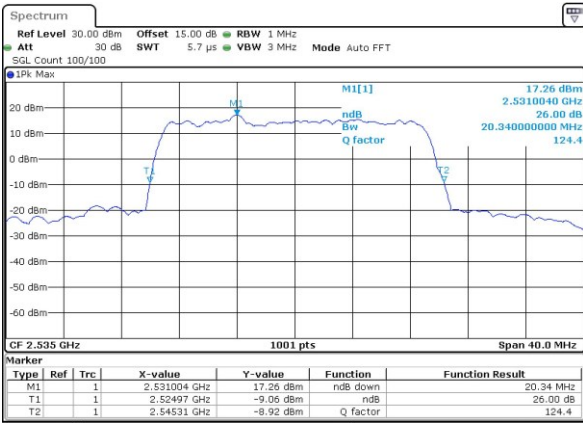

LTE Band 7

Lowest Channel / 15MHz / QPSK

Lowest Channel / 15MHz / 16QAM

Middle Channel / 15MHz / QPSK

Middle Channel / 15MHz / 16QAM

Highest Channel / 15MHz / QPSK

Highest Channel / 15MHz / 16QAM

LTE Band 7

Lowest Channel / 20MHz / QPSK

Lowest Channel / 20MHz / 16QAM

Middle Channel / 20MHz / QPSK

Middle Channel / 20MHz / 16QAM

Highest Channel / 20MHz / QPSK

Highest Channel / 20MHz / 16QAM

LTE Band 66

Lowest Channel / 1.4MHz / QPSK

Lowest Channel / 1.4MHz / 16QAM

Middle Channel / 1.4MHz / QPSK

Middle Channel / 1.4MHz / 16QAM

Highest Channel / 1.4MHz / QPSK

Highest Channel / 1.4MHz / 16QAM

LTE Band 66

Lowest Channel / 3MHz / QPSK

Lowest Channel / 3MHz / 16QAM