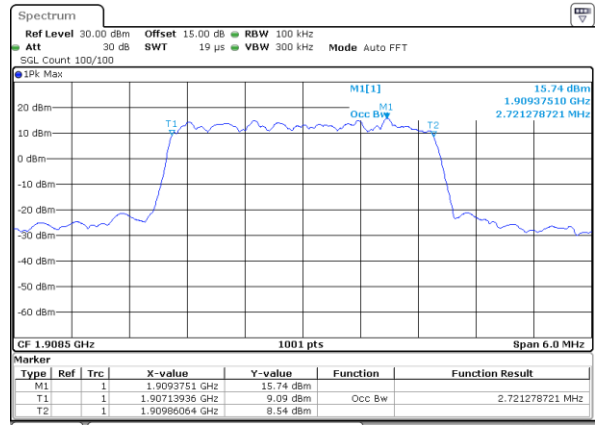

LTE Band 2

Lowest Channel / 1.4MHz / QPSK

Lowest Channel / 1.4MHz / 16QAM

Middle Channel / 1.4MHz / QPSK

Middle Channel / 1.4MHz / 16QAM

Highest Channel / 1.4MHz / QPSK

Highest Channel / 1.4MHz / 16QAM

LTE Band 2

Lowest Channel / 3MHz / QPSK

Date: 5 JAN 2019 13:29:24

Lowest Channel / 3MHz / 16QAM

Date: 5 JAN 2019 13:29:35

Middle Channel / 3MHz / QPSK

Date: 5 JAN 2019 13:36:35

Middle Channel / 3MHz / 16QAM

Date: 5 JAN 2019 13:36:45

Highest Channel / 3MHz / QPSK

Date: 5 JAN 2019 13:39:07

Highest Channel / 3MHz / 16QAM

Date: 5 JAN 2019 13:39:17

LTE Band 2

Lowest Channel / 5MHz / QPSK

Date: 5 JAN 2019 13:54:17

Lowest Channel / 5MHz / 16QAM