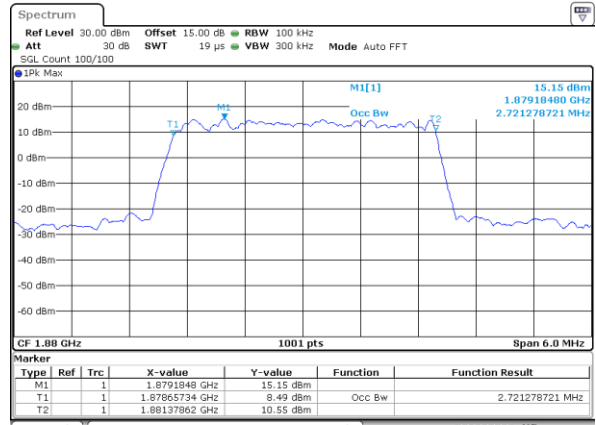

LTE Band 2

Lowest Channel / 1.4MHz / QPSK

Lowest Channel / 1.4MHz / 16QAM

Middle Channel / 1.4MHz / QPSK

Middle Channel / 1.4MHz / 16QAM

Highest Channel / 1.4MHz / QPSK

Highest Channel / 1.4MHz / 16QAM

LTE Band 2

Lowest Channel / 3MHz / QPSK

Date: 5 JAN 2019 13:29:24

Lowest Channel / 3MHz / 16QAM

Date: 5 JAN 2019 13:29:35

Middle Channel / 3MHz / QPSK

Date: 5 JAN 2019 13:36:35

Middle Channel / 3MHz / 16QAM

Date: 5 JAN 2019 13:36:45

Highest Channel / 3MHz / QPSK

Date: 5 JAN 2019 13:39:07

Highest Channel / 3MHz / 16QAM

Date: 5 JAN 2019 13:39:17

LTE Band 2

Lowest Channel / 5MHz / QPSK

Date: 5 JAN 2019 13:54:17

Lowest Channel / 5MHz / 16QAM