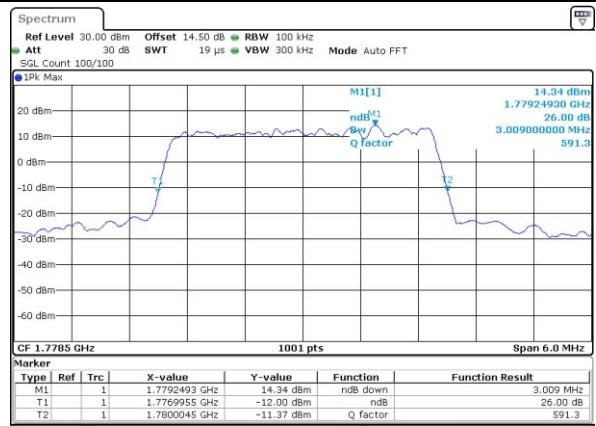

Lowest Channel / 1.4MHz / 16QAM

Middle Channel / 1.4MHz / QPSK

Middle Channel / 1.4MHz / 16QAM

Highest Channel / 1.4MHz / QPSK

Highest Channel / 1.4MHz / 16QAM

LTE Band 66

Lowest Channel / 3MHz / QPSK

Lowest Channel / 3MHz / 16QAM

Middle Channel / 3MHz / QPSK

Middle Channel / 3MHz / 16QAM

Highest Channel / 3MHz / QPSK

Highest Channel / 3MHz / 16QAM

LTE Band 66

Lowest Channel / 5MHz / QPSK

Lowest Channel / 5MHz / 16QAM

Middle Channel / 5MHz / QPSK

Middle Channel / 5MHz / 16QAM

Highest Channel / 5MHz / QPSK

Highest Channel / 5MHz / 16QAM

LTE Band 66

Lowest Channel / 10MHz / QPSK

Lowest Channel / 10MHz / 16QAM

Middle Channel / 10MHz / QPSK

Middle Channel / 10MHz / 16QAM

Highest Channel / 10MHz / QPSK

Highest Channel / 10MHz / 16QAM

LTE Band 66

Lowest Channel / 15MHz / QPSK

Lowest Channel / 15MHz / 16QAM

Middle Channel / 15MHz / QPSK

Middle Channel / 15MHz / 16QAM

Highest Channel / 15MHz / QPSK