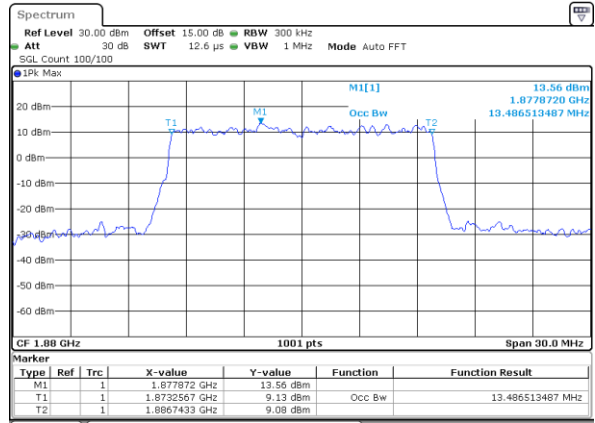

Middle Channel / 10MHz / 16QAM

Date: 5 JAN 2019 14:50:59

Highest Channel / 10MHz / QPSK

Date: 5 JAN 2019 14:53:21

Highest Channel / 10MHz / 16QAM

Date: 5 JAN 2019 14:53:31

LTE Band 2

Lowest Channel / 15MHz / QPSK

Date: 5 JAN 2019 15:15:44

Lowest Channel / 15MHz / 16QAM

Date: 5 JAN 2019 15:15:54

Middle Channel / 15MHz / QPSK

Date: 5 JAN 2019 15:22:53

Middle Channel / 15MHz / 16QAM

Date: 5 JAN 2019 15:23:03

Highest Channel / 15MHz / QPSK

Date: 5 JAN 2019 15:25:24

Highest Channel / 15MHz / 16QAM

Date: 5 JAN 2019 15:25:34

LTE Band 2

Lowest Channel / 20MHz / QPSK

Date: 5 JAN 2019 15:37:03

Lowest Channel / 20MHz / 16QAM

Date: 5 JAN 2019 15:37:13