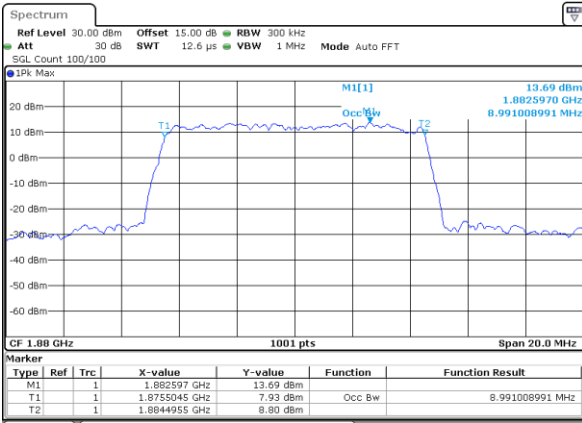

Date: 5 JAN 2019 14:04:10

LTE Band 2

Lowest Channel / 10MHz / QPSK

Date: 5 JAN 2019 14:43:39

Lowest Channel / 10MHz / 16QAM

Date: 5 JAN 2019 14:43:49

Middle Channel / 10MHz / QPSK

Date: 5 JAN 2019 14:50:48

Middle Channel / 10MHz / 16QAM

Date: 5 JAN 2019 14:50:59

Highest Channel / 10MHz / QPSK

Date: 5 JAN 2019 14:53:21

Highest Channel / 10MHz / 16QAM

Date: 5 JAN 2019 14:53:31

LTE Band 2

Lowest Channel / 15MHz / QPSK