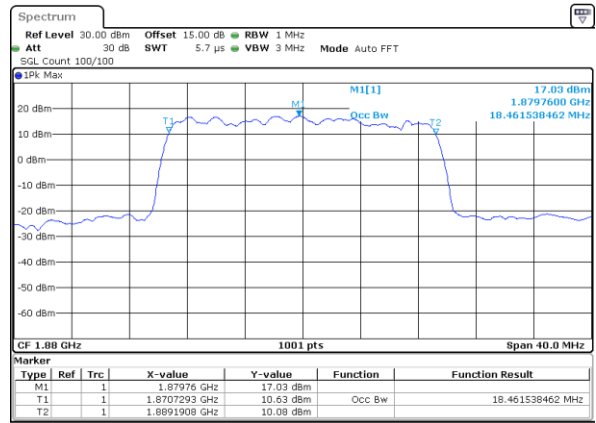

Date: 5 JAN 2019 15:25:24

Highest Channel / 15MHz / 16QAM

Date: 5 JAN 2019 15:25:34

LTE Band 2

Lowest Channel / 20MHz / QPSK

Date: 5 JAN 2019 15:37:03

Lowest Channel / 20MHz / 16QAM

Date: 5 JAN 2019 15:37:13

Middle Channel / 20MHz / QPSK

Date: 5 JAN 2019 15:44:12

Middle Channel / 20MHz / 16QAM

Date: 5 JAN 2019 15:44:22

Highest Channel / 20MHz / QPSK

Date: 5 JAN 2019 15:44:44

Highest Channel / 20MHz / 16QAM

Date: 5 JAN 2019 15:44:54