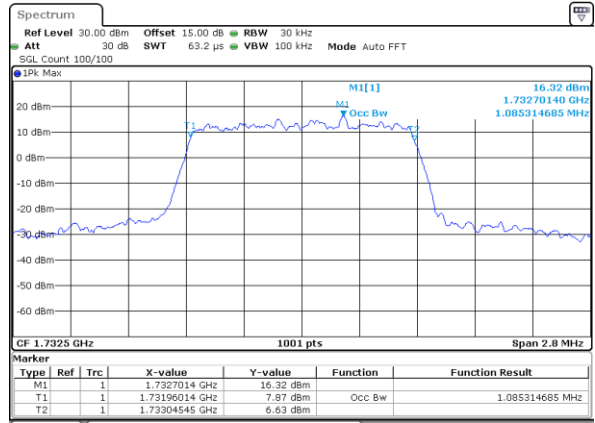

Middle Channel / 20MHz / QPSK

Date: 5 JAN 2019 15:44:12

Middle Channel / 20MHz / 16QAM

Date: 5 JAN 2019 15:44:22

Highest Channel / 20MHz / QPSK

Date: 5 JAN 2019 15:44:44

Highest Channel / 20MHz / 16QAM

Date: 5 JAN 2019 15:44:54

LTE Band 4

Lowest Channel / 1.4MHz / QPSK

Date: 5 JAN 2019 10:19:57

Lowest Channel / 1.4MHz / 16QAM

Date: 5 JAN 2019 10:20:07

Middle Channel / 1.4MHz / QPSK

Date: 5 JAN 2019 10:27:06

Middle Channel / 1.4MHz / 16QAM

Date: 5 JAN 2019 10:27:17

Highest Channel / 1.4MHz / QPSK

Date: 5 JAN 2019 10:29:38

Highest Channel / 1.4MHz / 16QAM

Date: 5 JAN 2019 10:29:48