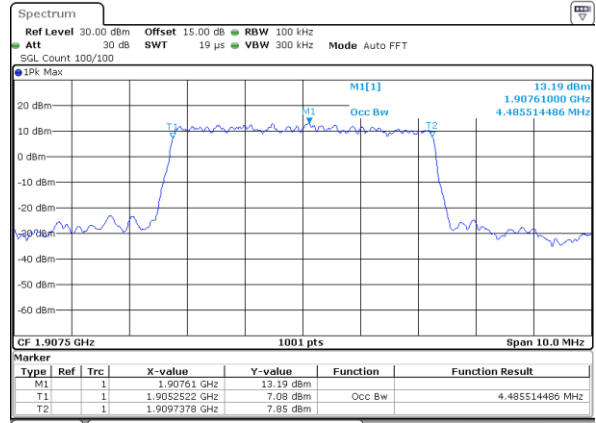

Highest Channel / 3MHz / QPSK

Date: 5 JAN 2019 13:39:07

Highest Channel / 3MHz / 16QAM

Date: 5 JAN 2019 13:39:17

LTE Band 2

Lowest Channel / 5MHz / QPSK

Date: 5 JAN 2019 13:54:17

Lowest Channel / 5MHz / 16QAM

Date: 5 JAN 2019 13:54:27

Middle Channel / 5MHz / QPSK

Date: 5 JAN 2019 15:59:01

Middle Channel / 5MHz / 16QAM

Date: 5 JAN 2019 14:01:37

Highest Channel / 5MHz / QPSK

Date: 5 JAN 2019 14:03:59

Highest Channel / 5MHz / 16QAM

Date: 5 JAN 2019 14:04:10

LTE Band 2

Lowest Channel / 10MHz / QPSK

Date: 5 JAN 2019 14:43:39

Lowest Channel / 10MHz / 16QAM

Date: 5 JAN 2019 14:43:49

Middle Channel / 10MHz / QPSK

Date: 5 JAN 2019 14:50:48