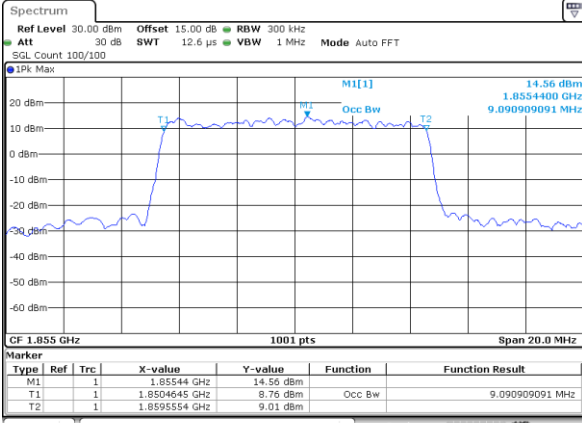

Highest Channel / 3MHz / QPSK

Date: 5 JAN 2019 13:39:07

Highest Channel / 3MHz / 16QAM

Date: 5 JAN 2019 13:39:17

LTE Band 2

Lowest Channel / 5MHz / QPSK

Date: 5 JAN 2019 13:54:17

Lowest Channel / 5MHz / 16QAM

Date: 5 JAN 2019 13:54:27

Middle Channel / 5MHz / QPSK

Date: 5 JAN 2019 15:59:01

Middle Channel / 5MHz / 16QAM

Date: 5 JAN 2019 14:01:37

Highest Channel / 5MHz / QPSK

Date: 5 JAN 2019 14:03:59

Highest Channel / 5MHz / 16QAM

Date: 5 JAN 2019 14:04:10

LTE Band 2

Lowest Channel / 10MHz / QPSK

Date: 5 JAN 2019 14:43:39

Lowest Channel / 10MHz / 16QAM

Date: 5 JAN 2019 14:43:49

Middle Channel / 10MHz / QPSK

Date: 5 JAN 2019 14:50:48