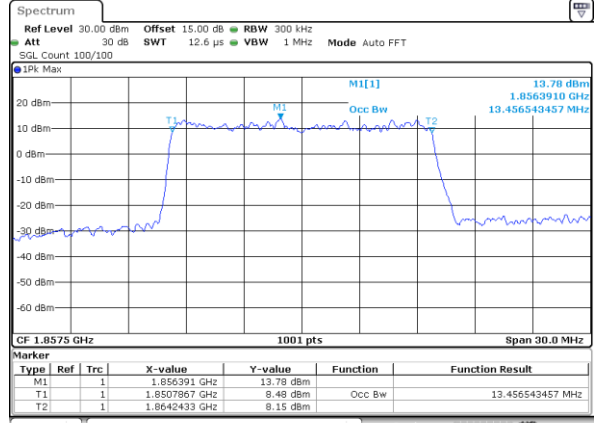

Lowest Channel / 15MHz / 16QAM

Date: 5 JAN 2019 15:15:54