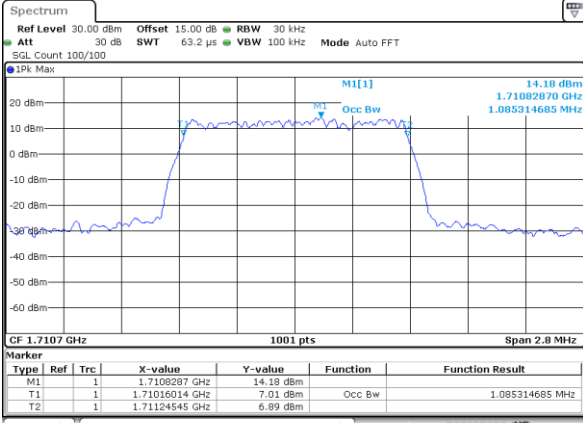

Date: 5 JAN 2019 15:25:24

Highest Channel / 15MHz / 16QAM

Date: 5 JAN 2019 15:25:34

LTE Band 2

Lowest Channel / 20MHz / QPSK

Date: 5 JAN 2019 15:37:03

Lowest Channel / 20MHz / 16QAM

Date: 5 JAN 2019 15:37:13

Middle Channel / 20MHz / QPSK

Date: 5 JAN 2019 15:44:12

Middle Channel / 20MHz / 16QAM

Date: 5 JAN 2019 15:44:22

Highest Channel / 20MHz / QPSK

Date: 5 JAN 2019 15:44:44

Highest Channel / 20MHz / 16QAM

Date: 5 JAN 2019 15:44:54

LTE Band 4

Lowest Channel / 1.4MHz / QPSK

Date: 5 JAN 2019 10:19:57

Lowest Channel / 1.4MHz / 16QAM

Date: 5 JAN 2019 10:20:07

Middle Channel / 1.4MHz / QPSK

Date: 5 JAN 2019 10:27:06

Middle Channel / 1.4MHz / 16QAM