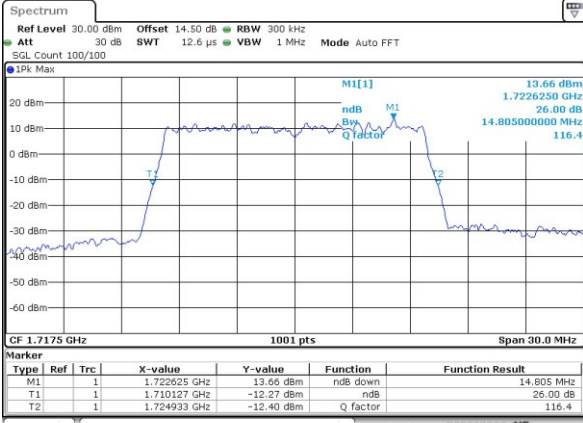

Middle Channel / 5MHz / 16QAM

Highest Channel / 5MHz / QPSK

Highest Channel / 5MHz / 16QAM

LTE Band 66

Lowest Channel / 10MHz / QPSK

Lowest Channel / 10MHz / 16QAM

Middle Channel / 10MHz / QPSK

Middle Channel / 10MHz / 16QAM

Highest Channel / 10MHz / QPSK

Highest Channel / 10MHz / 16QAM

LTE Band 66

Lowest Channel / 15MHz / QPSK

Lowest Channel / 15MHz / 16QAM

Middle Channel / 15MHz / QPSK

Middle Channel / 15MHz / 16QAM

Highest Channel / 15MHz / QPSK

Highest Channel / 15MHz / 16QAM

LTE Band 66

Lowest Channel / 20MHz / QPSK

Lowest Channel / 20MHz / 16QAM

Middle Channel / 20MHz / QPSK

Middle Channel / 20MHz / 16QAM

Highest Channel / 20MHz / QPSK

Highest Channel / 20MHz / 16QAM

## Occupied Bandwidth

Mode	LTE Band 2 : 99%OBW(MHz)											
	1.4MHz		3MHz		5MHz		10MHz		15MHz		20MHz	
Mod.	QPSK	16QAM	QPSK	16QAM	QPSK	16QAM	QPSK	16QAM	QPSK	16QAM	QPSK	16QAM
Lowest CH	1.09	1.09	2.73	2.70	4.52	4.49	9.09	9.05	13.46	13.46	18.50	18.54
Middle CH	1.09	1.10	2.73	2.72	4.48	4.48	8.99	9.09	13.43	13.49	18.38	18.46
Highest CH	1.10	1.10	2.72	2.72	4.48	4.49	9.03	8.97	13.43	13.49	18.46	18.34