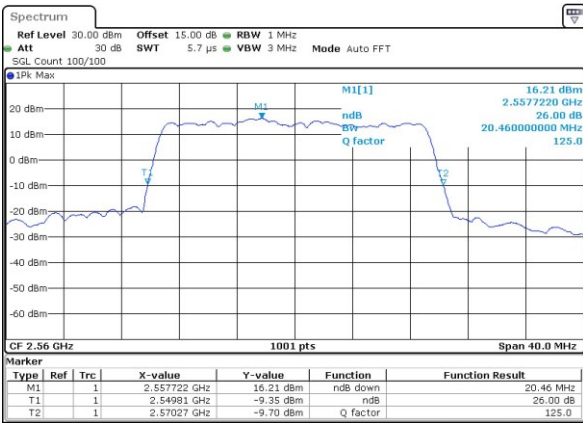

LTE Band 7

Lowest Channel / 15MHz / QPSK

Lowest Channel / 15MHz / 16QAM

Middle Channel / 15MHz / QPSK

Middle Channel / 15MHz / 16QAM

Highest Channel / 15MHz / QPSK

Highest Channel / 15MHz / 16QAM

LTE Band 7

Lowest Channel / 20MHz / QPSK

Lowest Channel / 20MHz / 16QAM

Middle Channel / 20MHz / QPSK

Middle Channel / 20MHz / 16QAM

Highest Channel / 20MHz / QPSK

Highest Channel / 20MHz / 16QAM

LTE Band 66

Lowest Channel / 1.4MHz / QPSK

Lowest Channel / 1.4MHz / 16QAM

Middle Channel / 1.4MHz / QPSK

Middle Channel / 1.4MHz / 16QAM

Highest Channel / 1.4MHz / QPSK

Highest Channel / 1.4MHz / 16QAM

LTE Band 66

Lowest Channel / 3MHz / QPSK

Lowest Channel / 3MHz / 16QAM