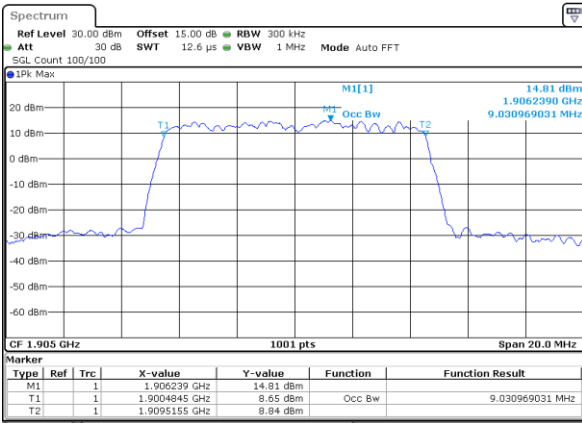

Date: 5 JAN 2019 14:04:10

LTE Band 2

Lowest Channel / 10MHz / QPSK

Date: 5 JAN 2019 14:43:39

Lowest Channel / 10MHz / 16QAM

Date: 5 JAN 2019 14:43:49

Middle Channel / 10MHz / QPSK

Date: 5 JAN 2019 14:50:48

Middle Channel / 10MHz / 16QAM

Date: 5 JAN 2019 14:50:59

Highest Channel / 10MHz / QPSK

Date: 5 JAN 2019 14:53:21

Highest Channel / 10MHz / 16QAM

Date: 5 JAN 2019 14:53:31

LTE Band 2

Lowest Channel / 15MHz / QPSK