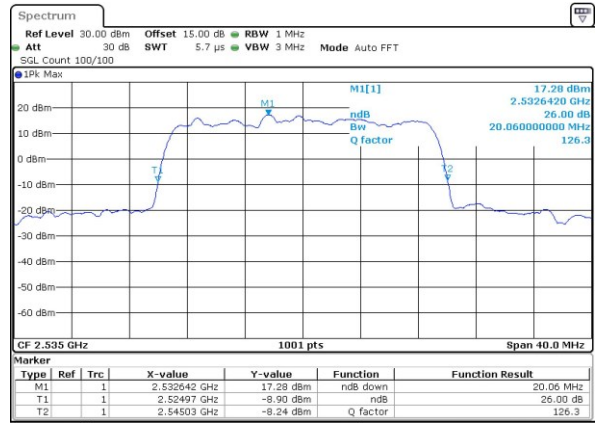

LTE Band 7

Lowest Channel / 15MHz / QPSK

Lowest Channel / 15MHz / 16QAM

Middle Channel / 15MHz / QPSK

Middle Channel / 15MHz / 16QAM

Highest Channel / 15MHz / QPSK

Highest Channel / 15MHz / 16QAM

LTE Band 7

Lowest Channel / 20MHz / QPSK

Lowest Channel / 20MHz / 16QAM

Middle Channel / 20MHz / QPSK

Middle Channel / 20MHz / 16QAM

Highest Channel / 20MHz / QPSK

Highest Channel / 20MHz / 16QAM

LTE Band 66

Lowest Channel / 1.4MHz / QPSK

Lowest Channel / 1.4MHz / 16QAM

Middle Channel / 1.4MHz / QPSK

Middle Channel / 1.4MHz / 16QAM

Highest Channel / 1.4MHz / QPSK

Highest Channel / 1.4MHz / 16QAM

LTE Band 66

Lowest Channel / 3MHz / QPSK

Lowest Channel / 3MHz / 16QAM

Middle Channel / 3MHz / QPSK

Middle Channel / 3MHz / 16QAM

Highest Channel / 3MHz / QPSK

Highest Channel / 3MHz / 16QAM

LTE Band 66

Lowest Channel / 5MHz / QPSK

Lowest Channel / 5MHz / 16QAM

Middle Channel / 5MHz / QPSK