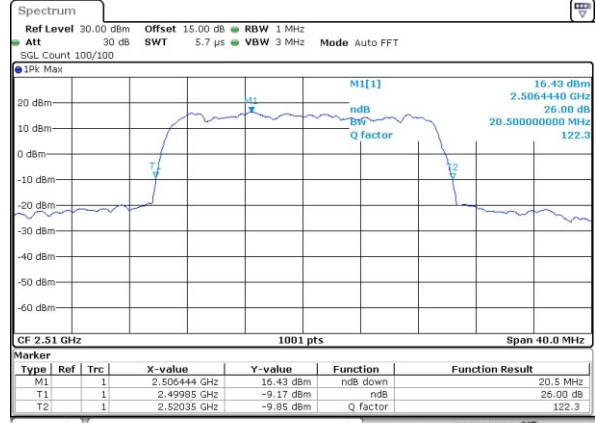

LTE Band 7

Lowest Channel / 15MHz / QPSK

Lowest Channel / 15MHz / 16QAM

Middle Channel / 15MHz / QPSK

Middle Channel / 15MHz / 16QAM

Highest Channel / 15MHz / QPSK

Highest Channel / 15MHz / 16QAM

LTE Band 7

Lowest Channel / 20MHz / QPSK

Lowest Channel / 20MHz / 16QAM

Middle Channel / 20MHz / QPSK

Middle Channel / 20MHz / 16QAM

Highest Channel / 20MHz / QPSK

Highest Channel / 20MHz / 16QAM

LTE Band 66

Lowest Channel / 1.4MHz / QPSK

Lowest Channel / 1.4MHz / 16QAM

Middle Channel / 1.4MHz / QPSK

Middle Channel / 1.4MHz / 16QAM

Highest Channel / 1.4MHz / QPSK

Highest Channel / 1.4MHz / 16QAM

LTE Band 66

Lowest Channel / 3MHz / QPSK

Lowest Channel / 3MHz / 16QAM