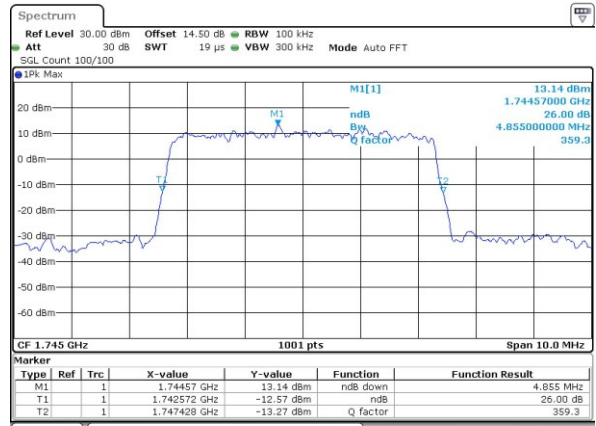

Lowest Channel / 1.4MHz / 16QAM

Middle Channel / 1.4MHz / QPSK

Middle Channel / 1.4MHz / 16QAM

Highest Channel / 1.4MHz / QPSK

Highest Channel / 1.4MHz / 16QAM

LTE Band 66

Lowest Channel / 3MHz / QPSK

Lowest Channel / 3MHz / 16QAM

Middle Channel / 3MHz / QPSK

Middle Channel / 3MHz / 16QAM

Highest Channel / 3MHz / QPSK

Highest Channel / 3MHz / 16QAM

LTE Band 66

Lowest Channel / 5MHz / QPSK

Lowest Channel / 5MHz / 16QAM

Middle Channel / 5MHz / QPSK

Middle Channel / 5MHz / 16QAM

Highest Channel / 5MHz / QPSK

Highest Channel / 5MHz / 16QAM

LTE Band 66

Lowest Channel / 10MHz / QPSK

Lowest Channel / 10MHz / 16QAM

Middle Channel / 10MHz / QPSK

Middle Channel / 10MHz / 16QAM