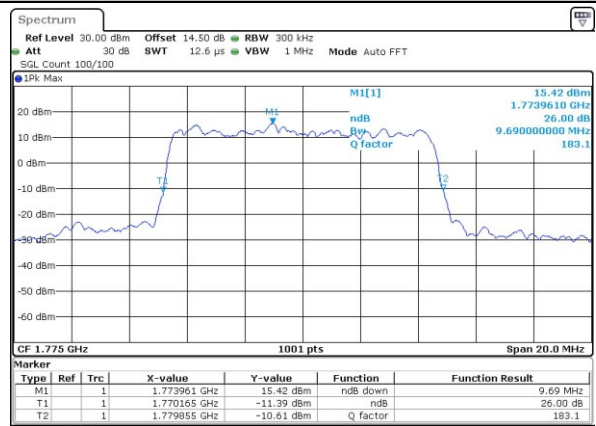

Middle Channel / 3MHz / QPSK

Middle Channel / 3MHz / 16QAM

Highest Channel / 3MHz / QPSK

Highest Channel / 3MHz / 16QAM

LTE Band 66

Lowest Channel / 5MHz / QPSK

Lowest Channel / 5MHz / 16QAM

Middle Channel / 5MHz / QPSK

Middle Channel / 5MHz / 16QAM

Highest Channel / 5MHz / QPSK

Highest Channel / 5MHz / 16QAM

LTE Band 66

Lowest Channel / 10MHz / QPSK

Lowest Channel / 10MHz / 16QAM

Middle Channel / 10MHz / QPSK

Middle Channel / 10MHz / 16QAM

Highest Channel / 10MHz / QPSK

Highest Channel / 10MHz / 16QAM

LTE Band 66

Lowest Channel / 15MHz / QPSK

Lowest Channel / 15MHz / 16QAM

Middle Channel / 15MHz / QPSK

Middle Channel / 15MHz / 16QAM

Highest Channel / 15MHz / QPSK