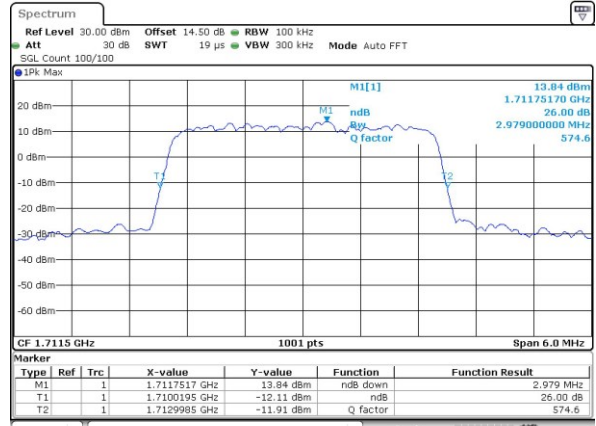

Lowest Channel / 20MHz / QPSK

Lowest Channel / 20MHz / 16QAM

Middle Channel / 20MHz / QPSK

Middle Channel / 20MHz / 16QAM

Highest Channel / 20MHz / QPSK

Highest Channel / 20MHz / 16QAM

LTE Band 66

Lowest Channel / 1.4MHz / QPSK

Lowest Channel / 1.4MHz / 16QAM

Middle Channel / 1.4MHz / QPSK

Middle Channel / 1.4MHz / 16QAM

Highest Channel / 1.4MHz / QPSK

Highest Channel / 1.4MHz / 16QAM

LTE Band 66

Lowest Channel / 3MHz / QPSK

Lowest Channel / 3MHz / 16QAM

Middle Channel / 3MHz / QPSK

Middle Channel / 3MHz / 16QAM

Highest Channel / 3MHz / QPSK

Highest Channel / 3MHz / 16QAM

LTE Band 66

Lowest Channel / 5MHz / QPSK

Lowest Channel / 5MHz / 16QAM

Middle Channel / 5MHz / QPSK