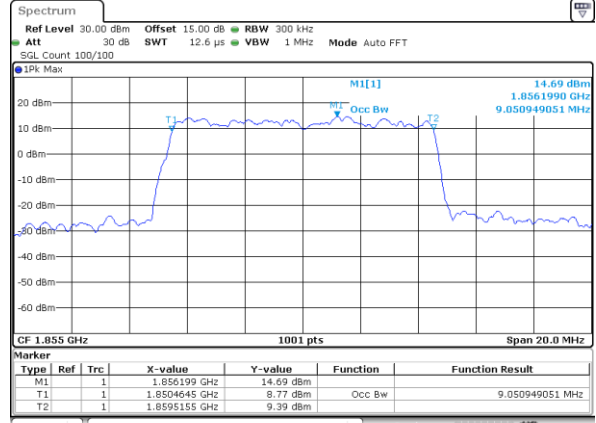

Date: 5 JAN 2019 14:04:10

LTE Band 2

Lowest Channel / 10MHz / QPSK

Date: 5 JAN 2019 14:43:39

Lowest Channel / 10MHz / 16QAM

Date: 5 JAN 2019 14:43:49

Middle Channel / 10MHz / QPSK

Date: 5 JAN 2019 14:50:48

Middle Channel / 10MHz / 16QAM

Date: 5 JAN 2019 14:50:59

Highest Channel / 10MHz / QPSK

Date: 5 JAN 2019 14:53:21

Highest Channel / 10MHz / 16QAM

Date: 5 JAN 2019 14:53:31

LTE Band 2

Lowest Channel / 15MHz / QPSK