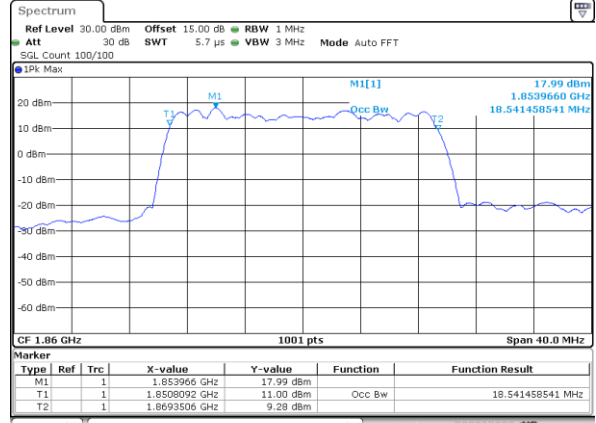

Date: 5 JAN 2019 15:25:24

Highest Channel / 15MHz / 16QAM

Date: 5 JAN 2019 15:25:34

LTE Band 2

Lowest Channel / 20MHz / QPSK

Date: 5 JAN 2019 15:37:03

Lowest Channel / 20MHz / 16QAM

Date: 5 JAN 2019 15:37:13