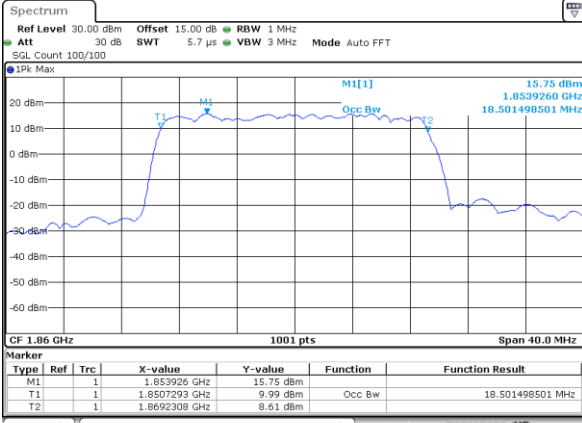

Date: 5 JAN 2019 15:25:24

Highest Channel / 15MHz / 16QAM

Date: 5 JAN 2019 15:25:34

LTE Band 2

Lowest Channel / 20MHz / QPSK

Date: 5 JAN 2019 15:37:03

Lowest Channel / 20MHz / 16QAM

Date: 5 JAN 2019 15:37:13