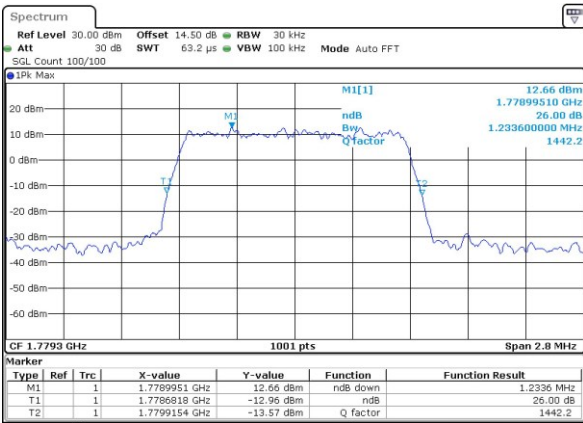

Lowest Channel / 20MHz / QPSK

Lowest Channel / 20MHz / 16QAM

Middle Channel / 20MHz / QPSK

Middle Channel / 20MHz / 16QAM

Highest Channel / 20MHz / QPSK

Highest Channel / 20MHz / 16QAM

LTE Band 66

Lowest Channel / 1.4MHz / QPSK

Lowest Channel / 1.4MHz / 16QAM

Middle Channel / 1.4MHz / QPSK

Middle Channel / 1.4MHz / 16QAM

Highest Channel / 1.4MHz / QPSK

Highest Channel / 1.4MHz / 16QAM

LTE Band 66

Lowest Channel / 3MHz / QPSK

Lowest Channel / 3MHz / 16QAM

Middle Channel / 3MHz / QPSK

Middle Channel / 3MHz / 16QAM

Highest Channel / 3MHz / QPSK

Highest Channel / 3MHz / 16QAM

LTE Band 66

Lowest Channel / 5MHz / QPSK

Lowest Channel / 5MHz / 16QAM

Middle Channel / 5MHz / QPSK