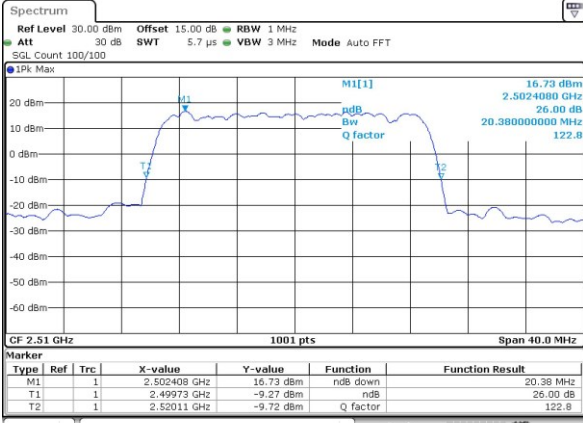

LTE Band 7

Lowest Channel / 15MHz / QPSK

Lowest Channel / 15MHz / 16QAM

Middle Channel / 15MHz / QPSK

Middle Channel / 15MHz / 16QAM

Highest Channel / 15MHz / QPSK

Highest Channel / 15MHz / 16QAM

LTE Band 7

Lowest Channel / 20MHz / QPSK

Lowest Channel / 20MHz / 16QAM

Middle Channel / 20MHz / QPSK

Middle Channel / 20MHz / 16QAM

Highest Channel / 20MHz / QPSK

Highest Channel / 20MHz / 16QAM

LTE Band 66

Lowest Channel / 1.4MHz / QPSK

Lowest Channel / 1.4MHz / 16QAM

Middle Channel / 1.4MHz / QPSK

Middle Channel / 1.4MHz / 16QAM

Highest Channel / 1.4MHz / QPSK

Highest Channel / 1.4MHz / 16QAM

LTE Band 66

Lowest Channel / 3MHz / QPSK

Lowest Channel / 3MHz / 16QAM