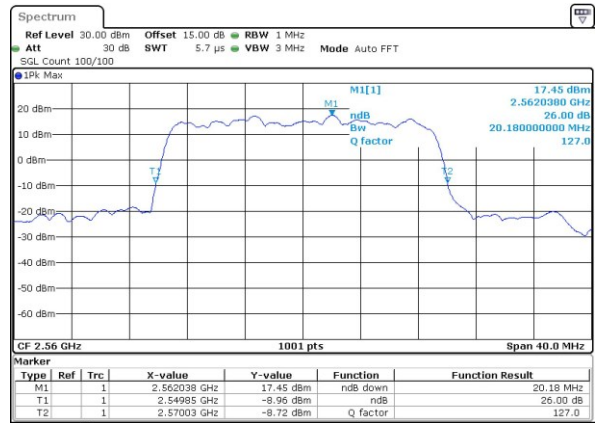

LTE Band 7

Lowest Channel / 15MHz / QPSK

Lowest Channel / 15MHz / 16QAM

Middle Channel / 15MHz / QPSK

Middle Channel / 15MHz / 16QAM

Highest Channel / 15MHz / QPSK

Highest Channel / 15MHz / 16QAM

LTE Band 7

Lowest Channel / 20MHz / QPSK

Lowest Channel / 20MHz / 16QAM

Middle Channel / 20MHz / QPSK

Middle Channel / 20MHz / 16QAM

Highest Channel / 20MHz / QPSK

Highest Channel / 20MHz / 16QAM

LTE Band 66

Lowest Channel / 1.4MHz / QPSK

Lowest Channel / 1.4MHz / 16QAM

Middle Channel / 1.4MHz / QPSK

Middle Channel / 1.4MHz / 16QAM

Highest Channel / 1.4MHz / QPSK

Highest Channel / 1.4MHz / 16QAM

LTE Band 66

Lowest Channel / 3MHz / QPSK

Lowest Channel / 3MHz / 16QAM

Middle Channel / 3MHz / QPSK

Middle Channel / 3MHz / 16QAM

Highest Channel / 3MHz / QPSK

Highest Channel / 3MHz / 16QAM

LTE Band 66

Lowest Channel / 5MHz / QPSK

Lowest Channel / 5MHz / 16QAM

Middle Channel / 5MHz / QPSK