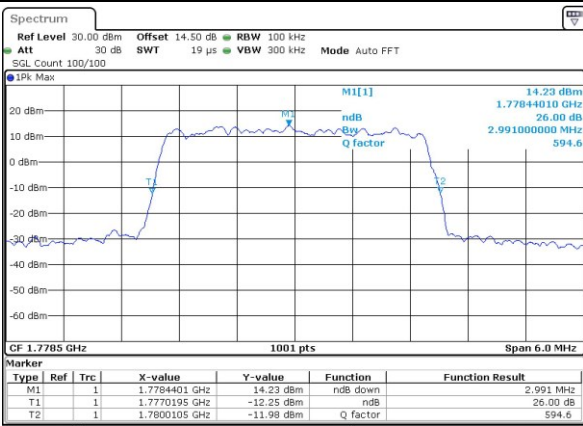

Lowest Channel / 20MHz / QPSK

Lowest Channel / 20MHz / 16QAM

Middle Channel / 20MHz / QPSK

Middle Channel / 20MHz / 16QAM

Highest Channel / 20MHz / QPSK

Highest Channel / 20MHz / 16QAM

LTE Band 66

Lowest Channel / 1.4MHz / QPSK

Lowest Channel / 1.4MHz / 16QAM

Middle Channel / 1.4MHz / QPSK

Middle Channel / 1.4MHz / 16QAM

Highest Channel / 1.4MHz / QPSK

Highest Channel / 1.4MHz / 16QAM

LTE Band 66

Lowest Channel / 3MHz / QPSK

Lowest Channel / 3MHz / 16QAM

Middle Channel / 3MHz / QPSK

Middle Channel / 3MHz / 16QAM

Highest Channel / 3MHz / QPSK

Highest Channel / 3MHz / 16QAM

LTE Band 66

Lowest Channel / 5MHz / QPSK

Lowest Channel / 5MHz / 16QAM

Middle Channel / 5MHz / QPSK

Middle Channel / 5MHz / 16QAM

Highest Channel / 5MHz / QPSK

Highest Channel / 5MHz / 16QAM

LTE Band 66

Lowest Channel / 10MHz / QPSK

Lowest Channel / 10MHz / 16QAM

Middle Channel / 10MHz / QPSK

Middle Channel / 10MHz / 16QAM