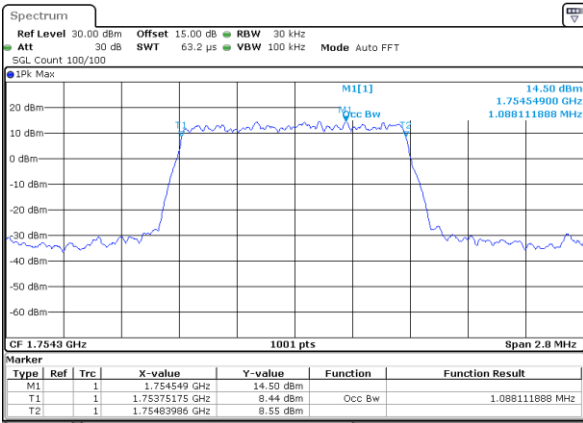

LTE Band 4

Lowest Channel / 1.4MHz / QPSK

Date: 5 JAN 2019 10:19:57

Lowest Channel / 1.4MHz / 16QAM

Date: 5 JAN 2019 10:20:07

Middle Channel / 1.4MHz / QPSK

Date: 5 JAN 2019 10:27:06

Middle Channel / 1.4MHz / 16QAM

Date: 5 JAN 2019 10:27:17

Highest Channel / 1.4MHz / QPSK

Date: 5 JAN 2019 10:29:38

Highest Channel / 1.4MHz / 16QAM

Date: 5 JAN 2019 10:29:48