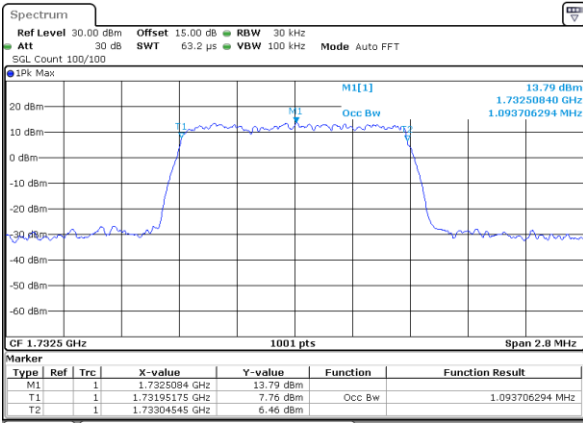

LTE Band 4

Lowest Channel / 1.4MHz / QPSK

Date: 5 JAN 2019 10:19:57

Lowest Channel / 1.4MHz / 16QAM

Date: 5 JAN 2019 10:20:07

Middle Channel / 1.4MHz / QPSK

Date: 5 JAN 2019 10:27:06

Middle Channel / 1.4MHz / 16QAM

Date: 5 JAN 2019 10:27:17

Highest Channel / 1.4MHz / QPSK

Date: 5 JAN 2019 10:29:38

Highest Channel / 1.4MHz / 16QAM

Date: 5 JAN 2019 10:29:48