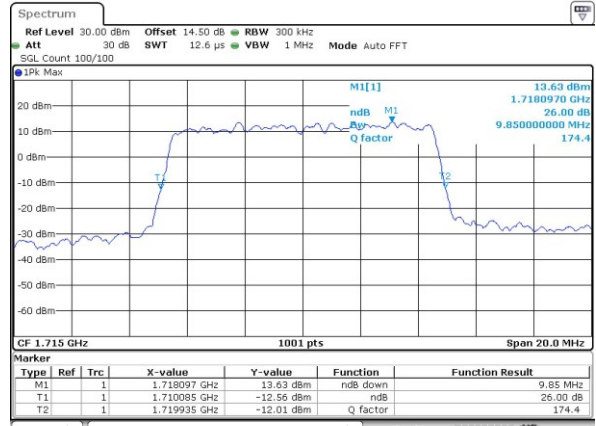

Middle Channel / 3MHz / QPSK

Middle Channel / 3MHz / 16QAM

Highest Channel / 3MHz / QPSK

Highest Channel / 3MHz / 16QAM

LTE Band 66

Lowest Channel / 5MHz / QPSK

Lowest Channel / 5MHz / 16QAM

Middle Channel / 5MHz / QPSK

Middle Channel / 5MHz / 16QAM

Highest Channel / 5MHz / QPSK

Highest Channel / 5MHz / 16QAM

LTE Band 66

Lowest Channel / 10MHz / QPSK

Lowest Channel / 10MHz / 16QAM

Middle Channel / 10MHz / QPSK

Middle Channel / 10MHz / 16QAM

Highest Channel / 10MHz / QPSK

Highest Channel / 10MHz / 16QAM

LTE Band 66

Lowest Channel / 15MHz / QPSK

Lowest Channel / 15MHz / 16QAM

Middle Channel / 15MHz / QPSK

Middle Channel / 15MHz / 16QAM

Highest Channel / 15MHz / QPSK