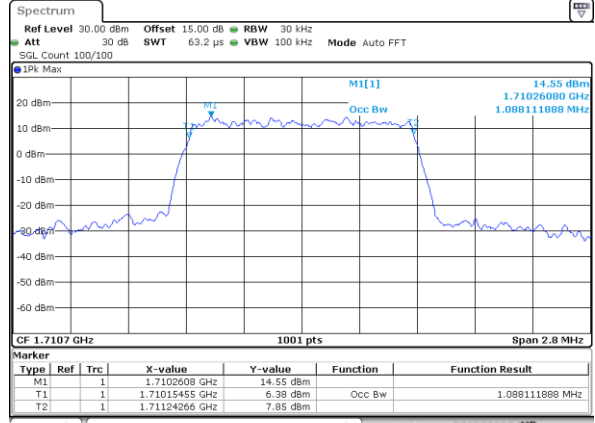

Date: 5 JAN 2019 15:25:24

Highest Channel / 15MHz / 16QAM

Date: 5 JAN 2019 15:25:34

LTE Band 2

Lowest Channel / 20MHz / QPSK

Date: 5 JAN 2019 15:37:03

Lowest Channel / 20MHz / 16QAM

Date: 5 JAN 2019 15:37:13

Middle Channel / 20MHz / QPSK

Date: 5 JAN 2019 15:44:12

Middle Channel / 20MHz / 16QAM

Date: 5 JAN 2019 15:44:22

Highest Channel / 20MHz / QPSK

Date: 5 JAN 2019 15:44:44

Highest Channel / 20MHz / 16QAM

Date: 5 JAN 2019 15:44:54

LTE Band 4

Lowest Channel / 1.4MHz / QPSK

Date: 5 JAN 2019 10:19:57

Lowest Channel / 1.4MHz / 16QAM

Date: 5 JAN 2019 10:20:07

Middle Channel / 1.4MHz / QPSK

Date: 5 JAN 2019 10:27:06

Middle Channel / 1.4MHz / 16QAM

Date: 5 JAN 2019 10:27:17

Highest Channel / 1.4MHz / QPSK

Date: 5 JAN 2019 10:29:38

Highest Channel / 1.4MHz / 16QAM

Date: 5 JAN 2019 10:29:48