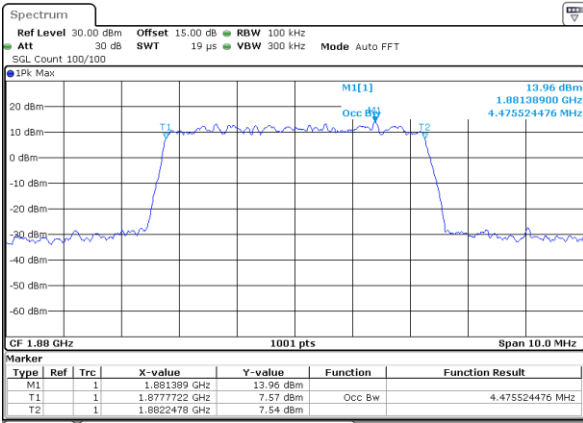

Middle Channel / 5MHz / QPSK

Date: 5 JAN 2019 15:59:01