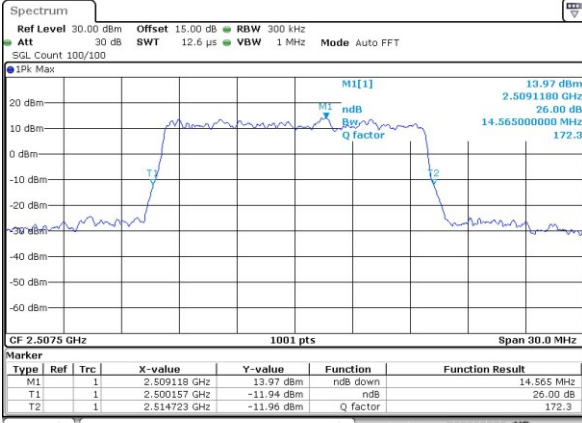

LTE Band 7

Lowest Channel / 15MHz / QPSK

Lowest Channel / 15MHz / 16QAM

Middle Channel / 15MHz / QPSK

Middle Channel / 15MHz / 16QAM

Highest Channel / 15MHz / QPSK

Highest Channel / 15MHz / 16QAM

LTE Band 7

Lowest Channel / 20MHz / QPSK

Lowest Channel / 20MHz / 16QAM

Middle Channel / 20MHz / QPSK

Middle Channel / 20MHz / 16QAM

Highest Channel / 20MHz / QPSK

Highest Channel / 20MHz / 16QAM

LTE Band 66

Lowest Channel / 1.4MHz / QPSK

Lowest Channel / 1.4MHz / 16QAM

Middle Channel / 1.4MHz / QPSK

Middle Channel / 1.4MHz / 16QAM

Highest Channel / 1.4MHz / QPSK

Highest Channel / 1.4MHz / 16QAM

LTE Band 66

Lowest Channel / 3MHz / QPSK

Lowest Channel / 3MHz / 16QAM