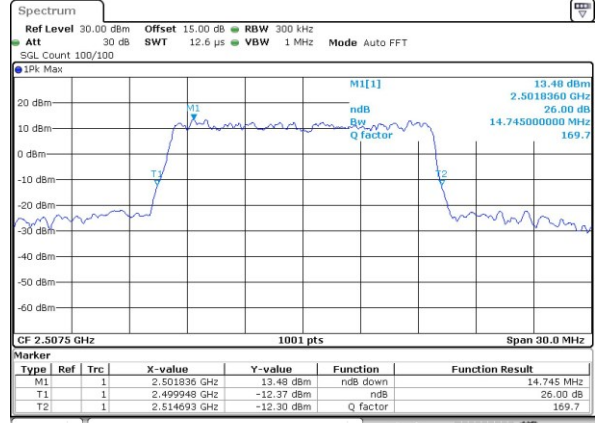

LTE Band 7

Lowest Channel / 15MHz / QPSK

Lowest Channel / 15MHz / 16QAM

Middle Channel / 15MHz / QPSK

Middle Channel / 15MHz / 16QAM

Highest Channel / 15MHz / QPSK

Highest Channel / 15MHz / 16QAM

LTE Band 7

Lowest Channel / 20MHz / QPSK

Lowest Channel / 20MHz / 16QAM

Middle Channel / 20MHz / QPSK

Middle Channel / 20MHz / 16QAM

Highest Channel / 20MHz / QPSK

Highest Channel / 20MHz / 16QAM

LTE Band 66

Lowest Channel / 1.4MHz / QPSK

Lowest Channel / 1.4MHz / 16QAM

Middle Channel / 1.4MHz / QPSK

Middle Channel / 1.4MHz / 16QAM

Highest Channel / 1.4MHz / QPSK

Highest Channel / 1.4MHz / 16QAM

LTE Band 66

Lowest Channel / 3MHz / QPSK

Lowest Channel / 3MHz / 16QAM