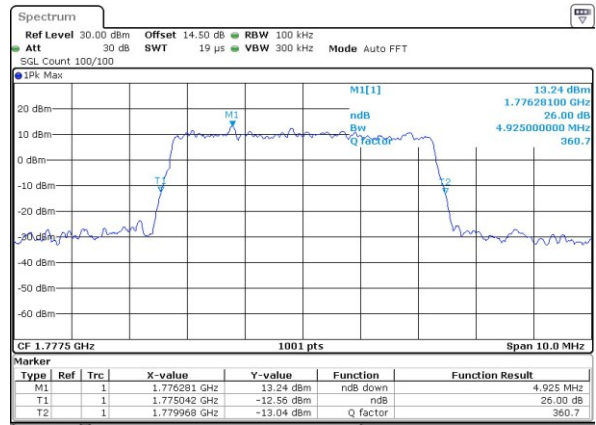

Lowest Channel / 1.4MHz / 16QAM

Middle Channel / 1.4MHz / QPSK

Middle Channel / 1.4MHz / 16QAM

Highest Channel / 1.4MHz / QPSK

Highest Channel / 1.4MHz / 16QAM

LTE Band 66

Lowest Channel / 3MHz / QPSK

Lowest Channel / 3MHz / 16QAM

Middle Channel / 3MHz / QPSK

Middle Channel / 3MHz / 16QAM

Highest Channel / 3MHz / QPSK

Highest Channel / 3MHz / 16QAM

LTE Band 66

Lowest Channel / 5MHz / QPSK

Lowest Channel / 5MHz / 16QAM

Middle Channel / 5MHz / QPSK

Middle Channel / 5MHz / 16QAM

Highest Channel / 5MHz / QPSK

Highest Channel / 5MHz / 16QAM

LTE Band 66

Lowest Channel / 10MHz / QPSK

Lowest Channel / 10MHz / 16QAM

Middle Channel / 10MHz / QPSK

Middle Channel / 10MHz / 16QAM

Highest Channel / 10MHz / QPSK

Highest Channel / 10MHz / 16QAM

LTE Band 66

Lowest Channel / 15MHz / QPSK

Lowest Channel / 15MHz / 16QAM

Middle Channel / 15MHz / QPSK

Middle Channel / 15MHz / 16QAM

Highest Channel / 15MHz / QPSK