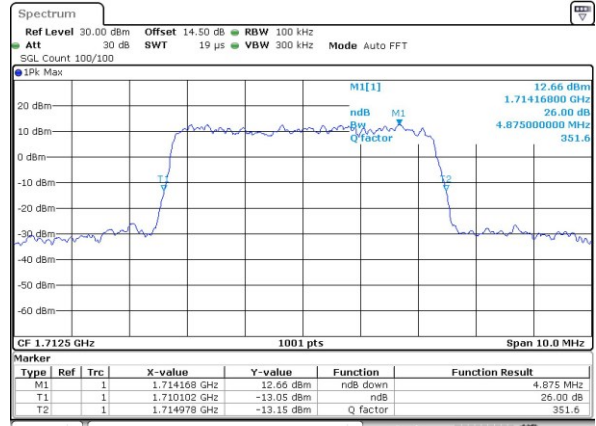

Lowest Channel / 1.4MHz / 16QAM

Middle Channel / 1.4MHz / QPSK

Middle Channel / 1.4MHz / 16QAM

Highest Channel / 1.4MHz / QPSK

Highest Channel / 1.4MHz / 16QAM

LTE Band 66

Lowest Channel / 3MHz / QPSK

Lowest Channel / 3MHz / 16QAM

Middle Channel / 3MHz / QPSK

Middle Channel / 3MHz / 16QAM

Highest Channel / 3MHz / QPSK

Highest Channel / 3MHz / 16QAM

LTE Band 66

Lowest Channel / 5MHz / QPSK

Lowest Channel / 5MHz / 16QAM

Middle Channel / 5MHz / QPSK

Middle Channel / 5MHz / 16QAM

Highest Channel / 5MHz / QPSK

Highest Channel / 5MHz / 16QAM

LTE Band 66

Lowest Channel / 10MHz / QPSK

Lowest Channel / 10MHz / 16QAM

Middle Channel / 10MHz / QPSK

Middle Channel / 10MHz / 16QAM