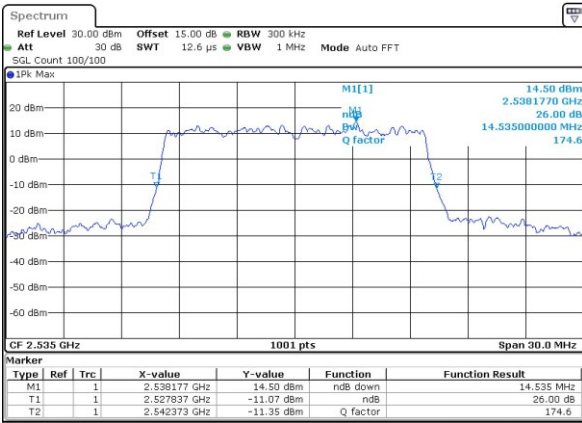

LTE Band 7

Lowest Channel / 15MHz / QPSK

Lowest Channel / 15MHz / 16QAM

Middle Channel / 15MHz / QPSK

Middle Channel / 15MHz / 16QAM

Highest Channel / 15MHz / QPSK

Highest Channel / 15MHz / 16QAM

LTE Band 7

Lowest Channel / 20MHz / QPSK

Lowest Channel / 20MHz / 16QAM

Middle Channel / 20MHz / QPSK

Middle Channel / 20MHz / 16QAM

Highest Channel / 20MHz / QPSK

Highest Channel / 20MHz / 16QAM

LTE Band 66

Lowest Channel / 1.4MHz / QPSK

Lowest Channel / 1.4MHz / 16QAM

Middle Channel / 1.4MHz / QPSK

Middle Channel / 1.4MHz / 16QAM

Highest Channel / 1.4MHz / QPSK

Highest Channel / 1.4MHz / 16QAM

LTE Band 66

Lowest Channel / 3MHz / QPSK

Lowest Channel / 3MHz / 16QAM