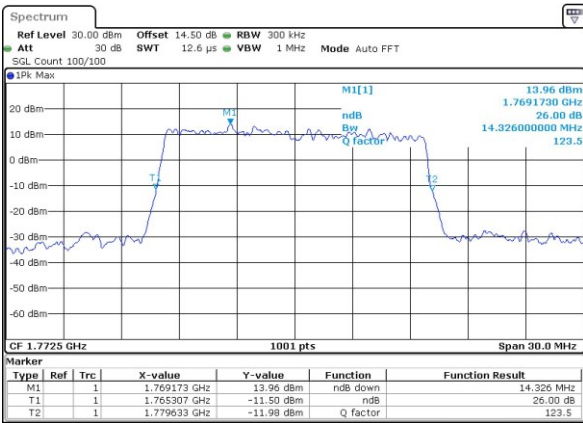

Middle Channel / 5MHz / 16QAM

Highest Channel / 5MHz / QPSK

Highest Channel / 5MHz / 16QAM

LTE Band 66

Lowest Channel / 10MHz / QPSK

Lowest Channel / 10MHz / 16QAM

Middle Channel / 10MHz / QPSK

Middle Channel / 10MHz / 16QAM

Highest Channel / 10MHz / QPSK

Highest Channel / 10MHz / 16QAM

LTE Band 66

Lowest Channel / 15MHz / QPSK

Lowest Channel / 15MHz / 16QAM

Middle Channel / 15MHz / QPSK

Middle Channel / 15MHz / 16QAM

Highest Channel / 15MHz / QPSK

Highest Channel / 15MHz / 16QAM

LTE Band 66

Lowest Channel / 20MHz / QPSK

Lowest Channel / 20MHz / 16QAM

Middle Channel / 20MHz / QPSK

Middle Channel / 20MHz / 16QAM

Highest Channel / 20MHz / QPSK

Highest Channel / 20MHz / 16QAM