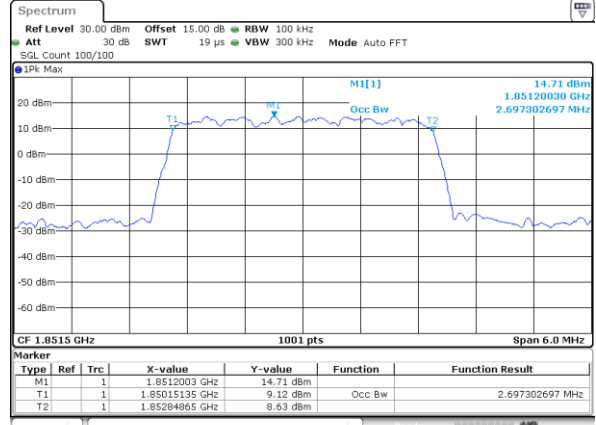

Lowest Channel / 3MHz / 16QAM

Date: 5 JAN 2019 13:29:35