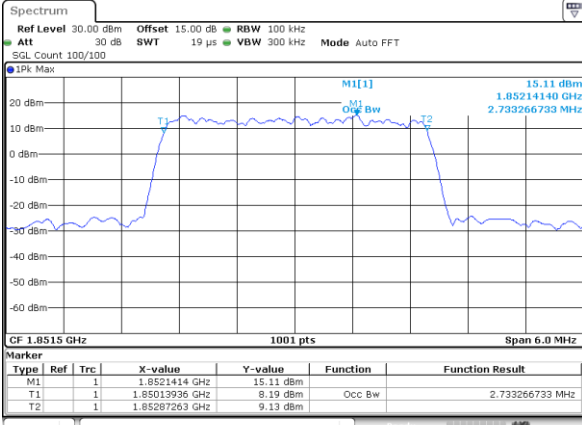

LTE Band 2

Lowest Channel / 3MHz / QPSK

Date: 5 JAN 2019 13:29:24