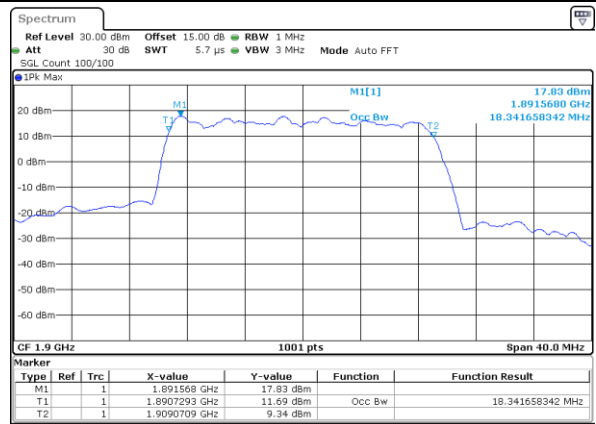

Date: 5 JAN 2019 15:25:24

Highest Channel / 15MHz / 16QAM

Date: 5 JAN 2019 15:25:34

LTE Band 2

Lowest Channel / 20MHz / QPSK

Date: 5 JAN 2019 15:37:03

Lowest Channel / 20MHz / 16QAM

Date: 5 JAN 2019 15:37:13

Middle Channel / 20MHz / QPSK

Date: 5 JAN 2019 15:44:12

Middle Channel / 20MHz / 16QAM

Date: 5 JAN 2019 15:44:22

Highest Channel / 20MHz / QPSK

Date: 5 JAN 2019 15:44:44

Highest Channel / 20MHz / 16QAM

Date: 5 JAN 2019 15:44:54

LTE Band 4

Lowest Channel / 1.4MHz / QPSK

Date: 5 JAN 2019 10:19:57

Lowest Channel / 1.4MHz / 16QAM

Date: 5 JAN 2019 10:20:07

Middle Channel / 1.4MHz / QPSK

Date: 5 JAN 2019 10:27:06

Middle Channel / 1.4MHz / 16QAM