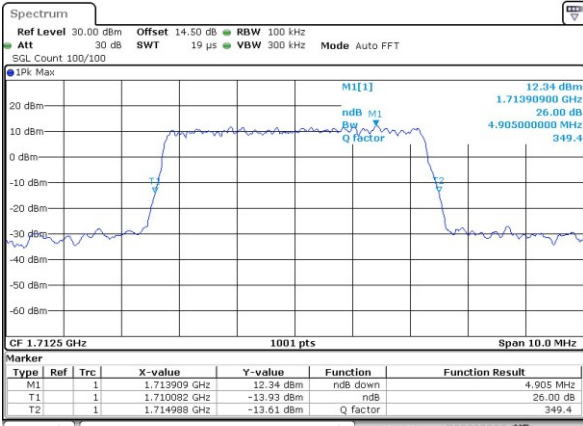

Middle Channel / 3MHz / QPSK

Middle Channel / 3MHz / 16QAM

Highest Channel / 3MHz / QPSK

Highest Channel / 3MHz / 16QAM

LTE Band 66

Lowest Channel / 5MHz / QPSK

Lowest Channel / 5MHz / 16QAM

Middle Channel / 5MHz / QPSK

Middle Channel / 5MHz / 16QAM

Highest Channel / 5MHz / QPSK

Highest Channel / 5MHz / 16QAM

LTE Band 66

Lowest Channel / 10MHz / QPSK

Lowest Channel / 10MHz / 16QAM

Middle Channel / 10MHz / QPSK

Middle Channel / 10MHz / 16QAM