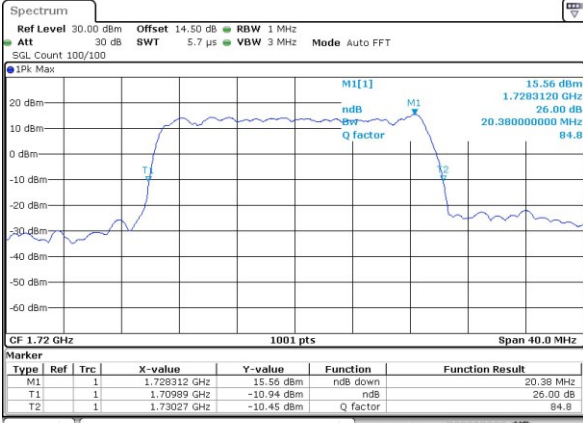

Middle Channel / 5MHz / 16QAM

Highest Channel / 5MHz / QPSK

Highest Channel / 5MHz / 16QAM

LTE Band 66

Lowest Channel / 10MHz / QPSK

Lowest Channel / 10MHz / 16QAM

Middle Channel / 10MHz / QPSK

Middle Channel / 10MHz / 16QAM

Highest Channel / 10MHz / QPSK

Highest Channel / 10MHz / 16QAM

LTE Band 66

Lowest Channel / 15MHz / QPSK

Lowest Channel / 15MHz / 16QAM

Middle Channel / 15MHz / QPSK

Middle Channel / 15MHz / 16QAM

Highest Channel / 15MHz / QPSK

Highest Channel / 15MHz / 16QAM

LTE Band 66

Lowest Channel / 20MHz / QPSK

Lowest Channel / 20MHz / 16QAM

Middle Channel / 20MHz / QPSK

Middle Channel / 20MHz / 16QAM

Highest Channel / 20MHz / QPSK

Highest Channel / 20MHz / 16QAM

## Occupied Bandwidth

Mode	LTE Band 2 : 99%OBW(MHz)											
	1.4MHz		3MHz		5MHz		10MHz		15MHz		20MHz	
Mod.	QPSK	16QAM	QPSK	16QAM	QPSK	16QAM	QPSK	16QAM	QPSK	16QAM	QPSK	16QAM
Lowest CH	1.09	1.09	2.73	2.70	4.52	4.49	9.09	9.05	13.46	13.46	18.50	18.54
Middle CH	1.09	1.10	2.73	2.72	4.48	4.48	8.99	9.09	13.43	13.49	18.38	18.46
Highest CH	1.10	1.10	2.72	2.72	4.48	4.49	9.03	8.97	13.43	13.49	18.46	18.34