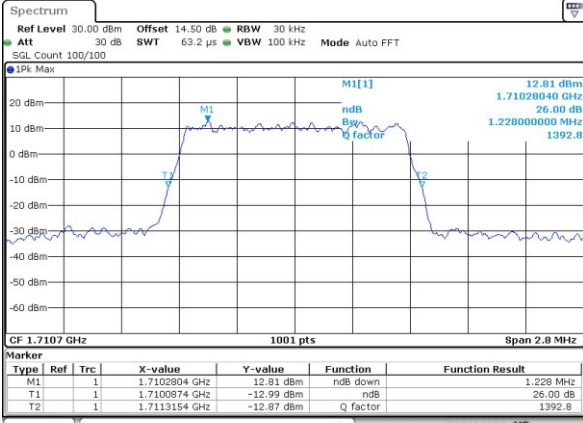

LTE Band 7

Lowest Channel / 15MHz / QPSK

Lowest Channel / 15MHz / 16QAM

Middle Channel / 15MHz / QPSK

Middle Channel / 15MHz / 16QAM

Highest Channel / 15MHz / QPSK

Highest Channel / 15MHz / 16QAM

LTE Band 7

Lowest Channel / 20MHz / QPSK

Lowest Channel / 20MHz / 16QAM

Middle Channel / 20MHz / QPSK

Middle Channel / 20MHz / 16QAM

Highest Channel / 20MHz / QPSK

Highest Channel / 20MHz / 16QAM

LTE Band 66

Lowest Channel / 1.4MHz / QPSK

Lowest Channel / 1.4MHz / 16QAM

Middle Channel / 1.4MHz / QPSK

Middle Channel / 1.4MHz / 16QAM

Highest Channel / 1.4MHz / QPSK

Highest Channel / 1.4MHz / 16QAM

LTE Band 66

Lowest Channel / 3MHz / QPSK

Lowest Channel / 3MHz / 16QAM