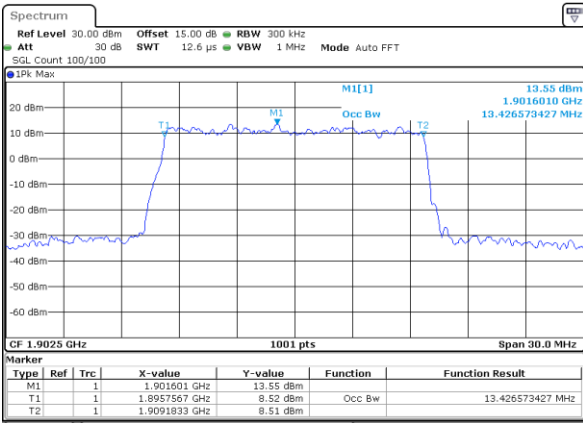

Middle Channel / 10MHz / 16QAM

Date: 5 JAN 2019 14:50:59

Highest Channel / 10MHz / QPSK

Date: 5 JAN 2019 14:53:21

Highest Channel / 10MHz / 16QAM

Date: 5 JAN 2019 14:53:31

LTE Band 2

Lowest Channel / 15MHz / QPSK

Date: 5 JAN 2019 15:15:44

Lowest Channel / 15MHz / 16QAM

Date: 5 JAN 2019 15:15:54

Middle Channel / 15MHz / QPSK

Date: 5 JAN 2019 15:22:53

Middle Channel / 15MHz / 16QAM

Date: 5 JAN 2019 15:23:03

Highest Channel / 15MHz / QPSK

Date: 5 JAN 2019 15:25:24

Highest Channel / 15MHz / 16QAM

Date: 5 JAN 2019 15:25:34

LTE Band 2

Lowest Channel / 20MHz / QPSK

Date: 5 JAN 2019 15:37:03

Lowest Channel / 20MHz / 16QAM

Date: 5 JAN 2019 15:37:13