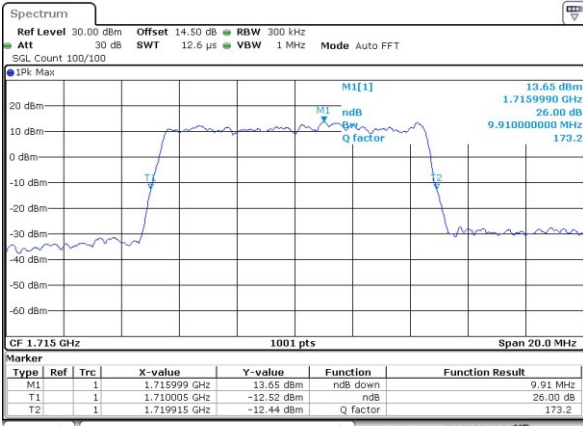

Middle Channel / 5MHz / 16QAM

Highest Channel / 5MHz / QPSK

Highest Channel / 5MHz / 16QAM

LTE Band 66

Lowest Channel / 10MHz / QPSK

Lowest Channel / 10MHz / 16QAM

Middle Channel / 10MHz / QPSK

Middle Channel / 10MHz / 16QAM

Highest Channel / 10MHz / QPSK

Highest Channel / 10MHz / 16QAM

LTE Band 66

Lowest Channel / 15MHz / QPSK

Lowest Channel / 15MHz / 16QAM

Middle Channel / 15MHz / QPSK

Middle Channel / 15MHz / 16QAM

Highest Channel / 15MHz / QPSK