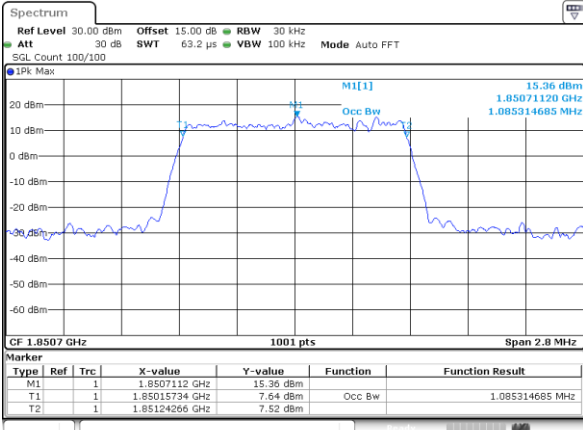

LTE Band 2

Lowest Channel / 1.4MHz / QPSK