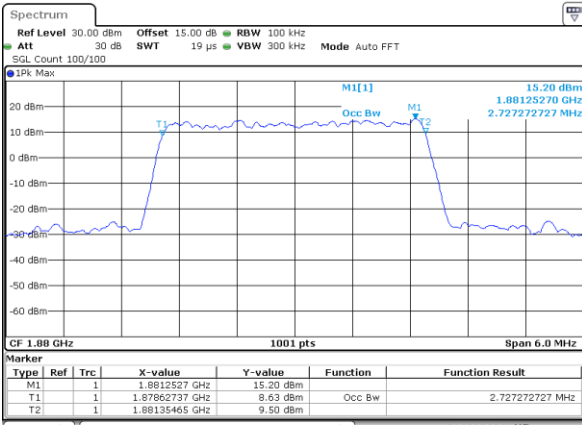

LTE Band 2

Lowest Channel / 1.4MHz / QPSK

Lowest Channel / 1.4MHz / 16QAM

Middle Channel / 1.4MHz / QPSK

Middle Channel / 1.4MHz / 16QAM

Highest Channel / 1.4MHz / QPSK

Highest Channel / 1.4MHz / 16QAM

LTE Band 2

Lowest Channel / 3MHz / QPSK

Date: 5 JAN 2019 13:29:24

Lowest Channel / 3MHz / 16QAM

Date: 5 JAN 2019 13:29:35

Middle Channel / 3MHz / QPSK

Date: 5 JAN 2019 13:36:35

Middle Channel / 3MHz / 16QAM

Date: 5 JAN 2019 13:36:45

Highest Channel / 3MHz / QPSK

Date: 5 JAN 2019 13:39:07

Highest Channel / 3MHz / 16QAM

Date: 5 JAN 2019 13:39:17

LTE Band 2

Lowest Channel / 5MHz / QPSK

Date: 5 JAN 2019 13:54:17

Lowest Channel / 5MHz / 16QAM