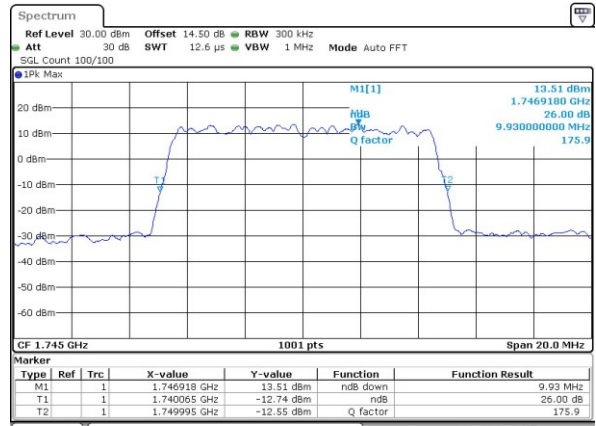

Middle Channel / 3MHz / QPSK

Middle Channel / 3MHz / 16QAM

Highest Channel / 3MHz / QPSK

Highest Channel / 3MHz / 16QAM

LTE Band 66

Lowest Channel / 5MHz / QPSK

Lowest Channel / 5MHz / 16QAM

Middle Channel / 5MHz / QPSK

Middle Channel / 5MHz / 16QAM

Highest Channel / 5MHz / QPSK

Highest Channel / 5MHz / 16QAM

LTE Band 66

Lowest Channel / 10MHz / QPSK

Lowest Channel / 10MHz / 16QAM

Middle Channel / 10MHz / QPSK

Middle Channel / 10MHz / 16QAM

Highest Channel / 10MHz / QPSK

Highest Channel / 10MHz / 16QAM

LTE Band 66

Lowest Channel / 15MHz / QPSK

Lowest Channel / 15MHz / 16QAM

Middle Channel / 15MHz / QPSK

Middle Channel / 15MHz / 16QAM

Highest Channel / 15MHz / QPSK

Highest Channel / 15MHz / 16QAM

LTE Band 66

Lowest Channel / 20MHz / QPSK

Lowest Channel / 20MHz / 16QAM

Middle Channel / 20MHz / QPSK

Middle Channel / 20MHz / 16QAM

Highest Channel / 20MHz / QPSK

Highest Channel / 20MHz / 16QAM