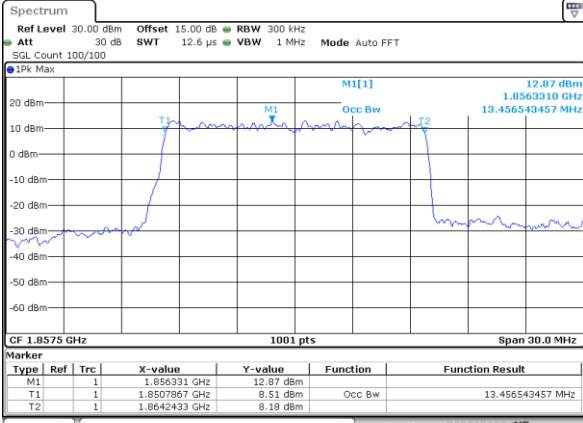

Date: 5 JAN 2019 14:04:10

LTE Band 2

Lowest Channel / 10MHz / QPSK

Date: 5 JAN 2019 14:43:39

Lowest Channel / 10MHz / 16QAM

Date: 5 JAN 2019 14:43:49

Middle Channel / 10MHz / QPSK

Date: 5 JAN 2019 14:50:48

Middle Channel / 10MHz / 16QAM

Date: 5 JAN 2019 14:50:59

Highest Channel / 10MHz / QPSK

Date: 5 JAN 2019 14:53:21

Highest Channel / 10MHz / 16QAM

Date: 5 JAN 2019 14:53:31

LTE Band 2

Lowest Channel / 15MHz / QPSK

Date: 5 JAN 2019 15:15:44

Lowest Channel / 15MHz / 16QAM

Date: 5 JAN 2019 15:15:54

Middle Channel / 15MHz / QPSK

Date: 5 JAN 2019 15:22:53

Middle Channel / 15MHz / 16QAM

Date: 5 JAN 2019 15:23:03

Highest Channel / 15MHz / QPSK