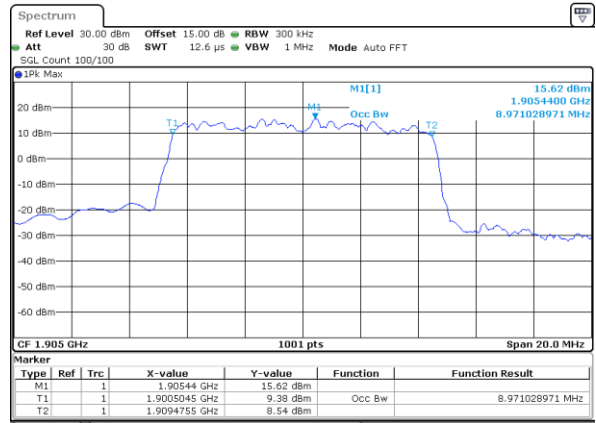

Date: 5 JAN 2019 14:04:10

LTE Band 2

Lowest Channel / 10MHz / QPSK

Date: 5 JAN 2019 14:43:39

Lowest Channel / 10MHz / 16QAM

Date: 5 JAN 2019 14:43:49

Middle Channel / 10MHz / QPSK

Date: 5 JAN 2019 14:50:48

Middle Channel / 10MHz / 16QAM

Date: 5 JAN 2019 14:50:59

Highest Channel / 10MHz / QPSK

Date: 5 JAN 2019 14:53:21

Highest Channel / 10MHz / 16QAM

Date: 5 JAN 2019 14:53:31

LTE Band 2

Lowest Channel / 15MHz / QPSK

Date: 5 JAN 2019 15:15:44

Lowest Channel / 15MHz / 16QAM

Date: 5 JAN 2019 15:15:54

Middle Channel / 15MHz / QPSK

Date: 5 JAN 2019 15:22:53

Middle Channel / 15MHz / 16QAM

Date: 5 JAN 2019 15:23:03

Highest Channel / 15MHz / QPSK