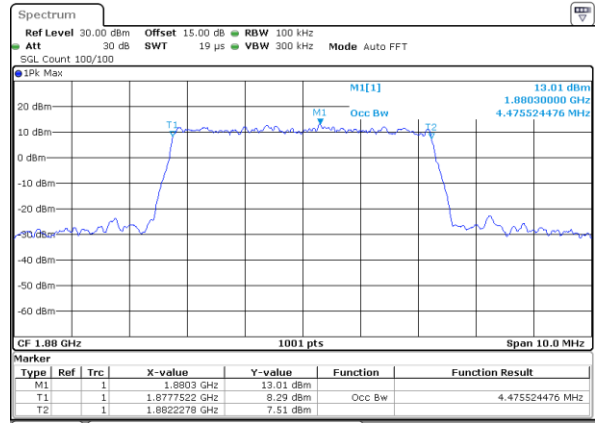

Middle Channel / 5MHz / 16QAM

Date: 5 JAN 2019 14:01:37