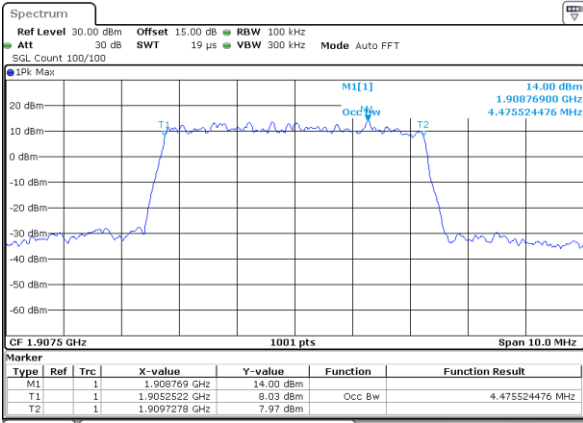

Highest Channel / 3MHz / QPSK

Date: 5 JAN 2019 13:39:07

Highest Channel / 3MHz / 16QAM

Date: 5 JAN 2019 13:39:17

LTE Band 2

Lowest Channel / 5MHz / QPSK

Date: 5 JAN 2019 13:54:17

Lowest Channel / 5MHz / 16QAM

Date: 5 JAN 2019 13:54:27

Middle Channel / 5MHz / QPSK

Date: 5 JAN 2019 15:59:01

Middle Channel / 5MHz / 16QAM

Date: 5 JAN 2019 14:01:37

Highest Channel / 5MHz / QPSK

Date: 5 JAN 2019 14:03:59

Highest Channel / 5MHz / 16QAM

Date: 5 JAN 2019 14:04:10

LTE Band 2

Lowest Channel / 10MHz / QPSK

Date: 5 JAN 2019 14:43:39

Lowest Channel / 10MHz / 16QAM

Date: 5 JAN 2019 14:43:49

Middle Channel / 10MHz / QPSK

Date: 5 JAN 2019 14:50:48