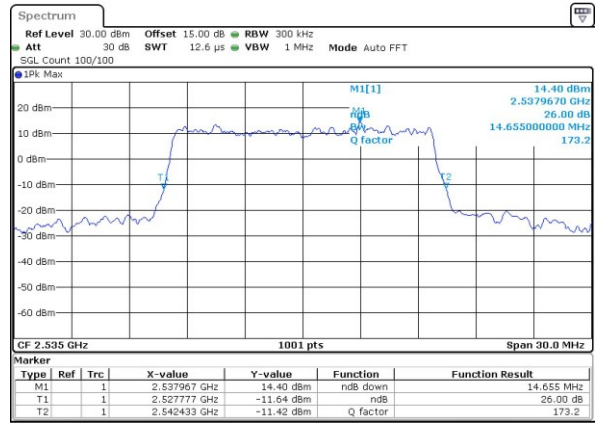

LTE Band 7

Lowest Channel / 15MHz / QPSK

Lowest Channel / 15MHz / 16QAM

Middle Channel / 15MHz / QPSK

Middle Channel / 15MHz / 16QAM

Highest Channel / 15MHz / QPSK

Highest Channel / 15MHz / 16QAM

LTE Band 7

Lowest Channel / 20MHz / QPSK

Lowest Channel / 20MHz / 16QAM

Middle Channel / 20MHz / QPSK

Middle Channel / 20MHz / 16QAM

Highest Channel / 20MHz / QPSK

Highest Channel / 20MHz / 16QAM

LTE Band 66

Lowest Channel / 1.4MHz / QPSK

Lowest Channel / 1.4MHz / 16QAM

Middle Channel / 1.4MHz / QPSK

Middle Channel / 1.4MHz / 16QAM

Highest Channel / 1.4MHz / QPSK

Highest Channel / 1.4MHz / 16QAM

LTE Band 66

Lowest Channel / 3MHz / QPSK

Lowest Channel / 3MHz / 16QAM