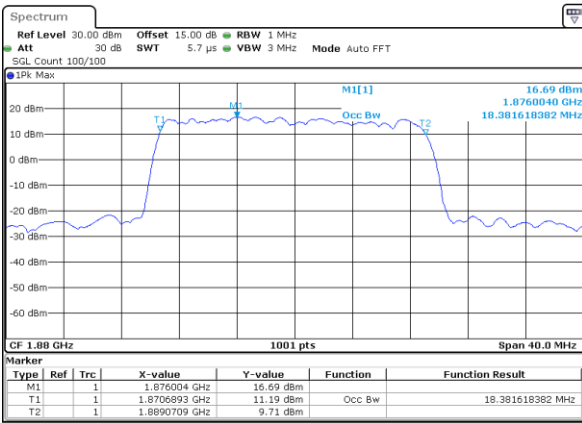

Middle Channel / 20MHz / QPSK

Date: 5 JAN 2019 15:44:12