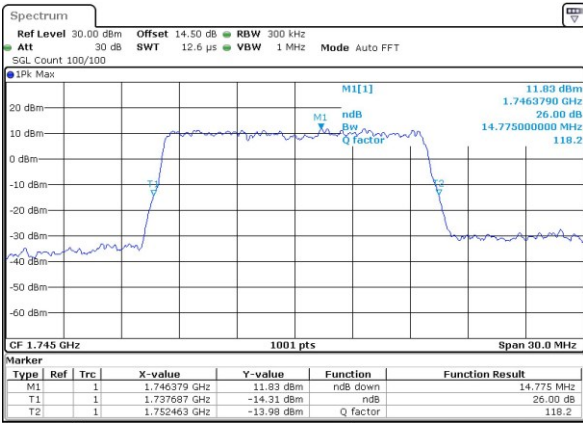

Middle Channel / 5MHz / 16QAM

Highest Channel / 5MHz / QPSK

Highest Channel / 5MHz / 16QAM

LTE Band 66

Lowest Channel / 10MHz / QPSK

Lowest Channel / 10MHz / 16QAM

Middle Channel / 10MHz / QPSK

Middle Channel / 10MHz / 16QAM

Highest Channel / 10MHz / QPSK

Highest Channel / 10MHz / 16QAM

LTE Band 66

Lowest Channel / 15MHz / QPSK

Lowest Channel / 15MHz / 16QAM

Middle Channel / 15MHz / QPSK

Middle Channel / 15MHz / 16QAM

Highest Channel / 15MHz / QPSK

Highest Channel / 15MHz / 16QAM

LTE Band 66

Lowest Channel / 20MHz / QPSK

Lowest Channel / 20MHz / 16QAM

Middle Channel / 20MHz / QPSK

Middle Channel / 20MHz / 16QAM

Highest Channel / 20MHz / QPSK

Highest Channel / 20MHz / 16QAM