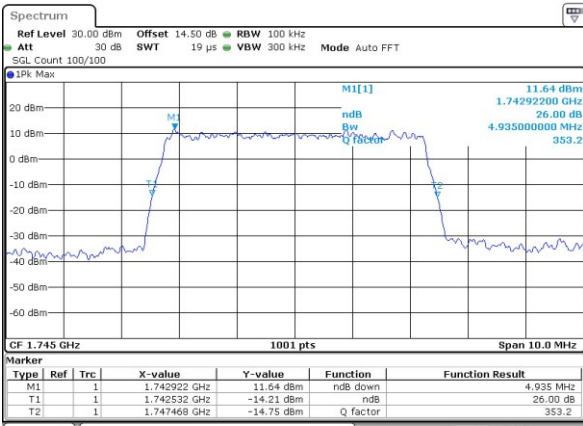

Lowest Channel / 1.4MHz / 16QAM

Middle Channel / 1.4MHz / QPSK

Middle Channel / 1.4MHz / 16QAM

Highest Channel / 1.4MHz / QPSK

Highest Channel / 1.4MHz / 16QAM

LTE Band 66

Lowest Channel / 3MHz / QPSK

Lowest Channel / 3MHz / 16QAM

Middle Channel / 3MHz / QPSK

Middle Channel / 3MHz / 16QAM

Highest Channel / 3MHz / QPSK

Highest Channel / 3MHz / 16QAM

LTE Band 66

Lowest Channel / 5MHz / QPSK

Lowest Channel / 5MHz / 16QAM

Middle Channel / 5MHz / QPSK

Middle Channel / 5MHz / 16QAM

Highest Channel / 5MHz / QPSK

Highest Channel / 5MHz / 16QAM

LTE Band 66

Lowest Channel / 10MHz / QPSK

Lowest Channel / 10MHz / 16QAM

Middle Channel / 10MHz / QPSK

Middle Channel / 10MHz / 16QAM