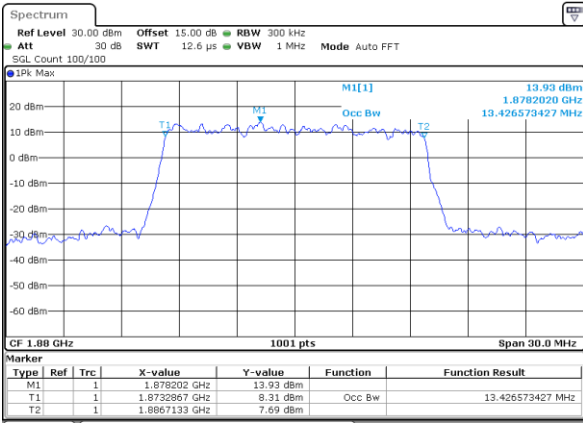

Date: 5 JAN 2019 14:04:10

LTE Band 2

Lowest Channel / 10MHz / QPSK

Date: 5 JAN 2019 14:43:39

Lowest Channel / 10MHz / 16QAM

Date: 5 JAN 2019 14:43:49

Middle Channel / 10MHz / QPSK

Date: 5 JAN 2019 14:50:48

Middle Channel / 10MHz / 16QAM

Date: 5 JAN 2019 14:50:59

Highest Channel / 10MHz / QPSK

Date: 5 JAN 2019 14:53:21

Highest Channel / 10MHz / 16QAM

Date: 5 JAN 2019 14:53:31

LTE Band 2

Lowest Channel / 15MHz / QPSK

Date: 5 JAN 2019 15:15:44

Lowest Channel / 15MHz / 16QAM

Date: 5 JAN 2019 15:15:54

Middle Channel / 15MHz / QPSK

Date: 5 JAN 2019 15:22:53

Middle Channel / 15MHz / 16QAM

Date: 5 JAN 2019 15:23:03

Highest Channel / 15MHz / QPSK