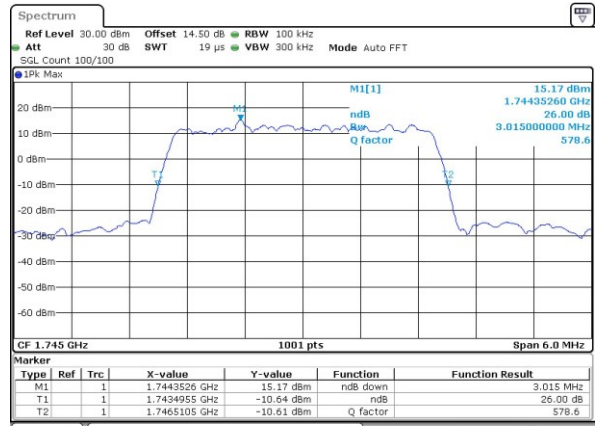

Lowest Channel / 20MHz / QPSK

Lowest Channel / 20MHz / 16QAM

Middle Channel / 20MHz / QPSK

Middle Channel / 20MHz / 16QAM

Highest Channel / 20MHz / QPSK

Highest Channel / 20MHz / 16QAM

LTE Band 66

Lowest Channel / 1.4MHz / QPSK

Lowest Channel / 1.4MHz / 16QAM

Middle Channel / 1.4MHz / QPSK

Middle Channel / 1.4MHz / 16QAM

Highest Channel / 1.4MHz / QPSK

Highest Channel / 1.4MHz / 16QAM

LTE Band 66

Lowest Channel / 3MHz / QPSK

Lowest Channel / 3MHz / 16QAM

Middle Channel / 3MHz / QPSK

Middle Channel / 3MHz / 16QAM

Highest Channel / 3MHz / QPSK

Highest Channel / 3MHz / 16QAM

LTE Band 66

Lowest Channel / 5MHz / QPSK

Lowest Channel / 5MHz / 16QAM

Middle Channel / 5MHz / QPSK

Middle Channel / 5MHz / 16QAM

Highest Channel / 5MHz / QPSK

Highest Channel / 5MHz / 16QAM

LTE Band 66

Lowest Channel / 10MHz / QPSK

Lowest Channel / 10MHz / 16QAM

Middle Channel / 10MHz / QPSK

Middle Channel / 10MHz / 16QAM