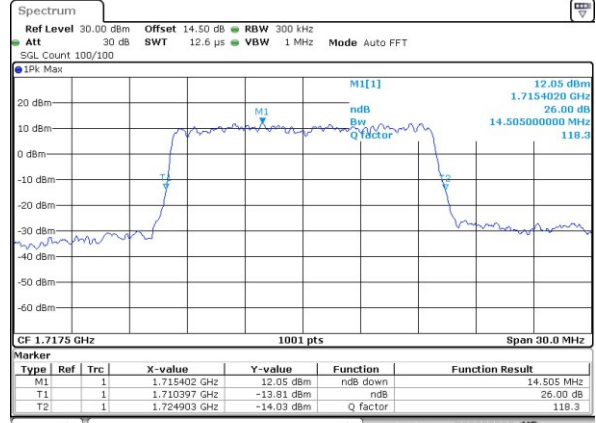

Middle Channel / 5MHz / 16QAM

Highest Channel / 5MHz / QPSK

Highest Channel / 5MHz / 16QAM

LTE Band 66

Lowest Channel / 10MHz / QPSK

Lowest Channel / 10MHz / 16QAM

Middle Channel / 10MHz / QPSK

Middle Channel / 10MHz / 16QAM

Highest Channel / 10MHz / QPSK

Highest Channel / 10MHz / 16QAM

LTE Band 66

Lowest Channel / 15MHz / QPSK

Lowest Channel / 15MHz / 16QAM

Middle Channel / 15MHz / QPSK

Middle Channel / 15MHz / 16QAM

Highest Channel / 15MHz / QPSK

Highest Channel / 15MHz / 16QAM

LTE Band 66

Lowest Channel / 20MHz / QPSK

Lowest Channel / 20MHz / 16QAM

Middle Channel / 20MHz / QPSK

Middle Channel / 20MHz / 16QAM

Highest Channel / 20MHz / QPSK

Highest Channel / 20MHz / 16QAM