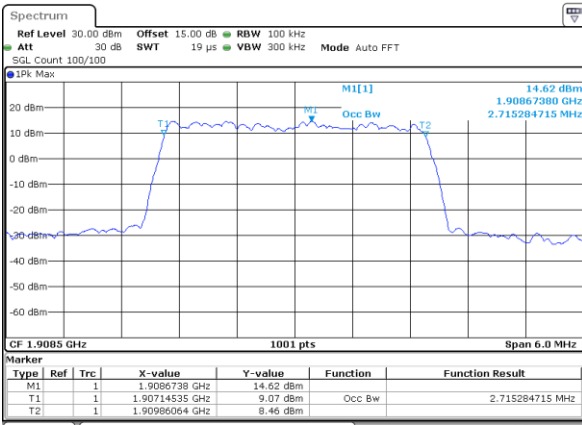

LTE Band 2

Lowest Channel / 1.4MHz / QPSK

Lowest Channel / 1.4MHz / 16QAM

Middle Channel / 1.4MHz / QPSK

Middle Channel / 1.4MHz / 16QAM

Highest Channel / 1.4MHz / QPSK

Highest Channel / 1.4MHz / 16QAM

LTE Band 2

Lowest Channel / 3MHz / QPSK

Date: 5 JAN 2019 13:29:24

Lowest Channel / 3MHz / 16QAM

Date: 5 JAN 2019 13:29:35

Middle Channel / 3MHz / QPSK

Date: 5 JAN 2019 13:36:35

Middle Channel / 3MHz / 16QAM

Date: 5 JAN 2019 13:36:45

Highest Channel / 3MHz / QPSK

Date: 5 JAN 2019 13:39:07

Highest Channel / 3MHz / 16QAM

Date: 5 JAN 2019 13:39:17

LTE Band 2

Lowest Channel / 5MHz / QPSK

Date: 5 JAN 2019 13:54:17

Lowest Channel / 5MHz / 16QAM