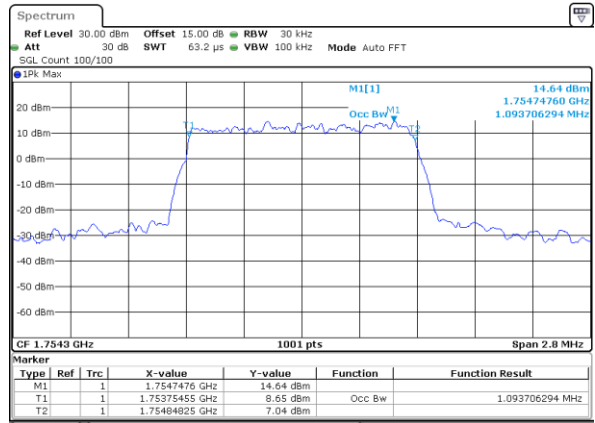

Middle Channel / 20MHz / QPSK

Date: 5 JAN 2019 15:44:12

Middle Channel / 20MHz / 16QAM

Date: 5 JAN 2019 15:44:22

Highest Channel / 20MHz / QPSK

Date: 5 JAN 2019 15:44:44

Highest Channel / 20MHz / 16QAM

Date: 5 JAN 2019 15:44:54

LTE Band 4

Lowest Channel / 1.4MHz / QPSK

Date: 5 JAN 2019 10:19:57

Lowest Channel / 1.4MHz / 16QAM

Date: 5 JAN 2019 10:20:07

Middle Channel / 1.4MHz / QPSK

Date: 5 JAN 2019 10:27:06

Middle Channel / 1.4MHz / 16QAM

Date: 5 JAN 2019 10:27:17

Highest Channel / 1.4MHz / QPSK

Date: 5 JAN 2019 10:29:38

Highest Channel / 1.4MHz / 16QAM

Date: 5 JAN 2019 10:29:48