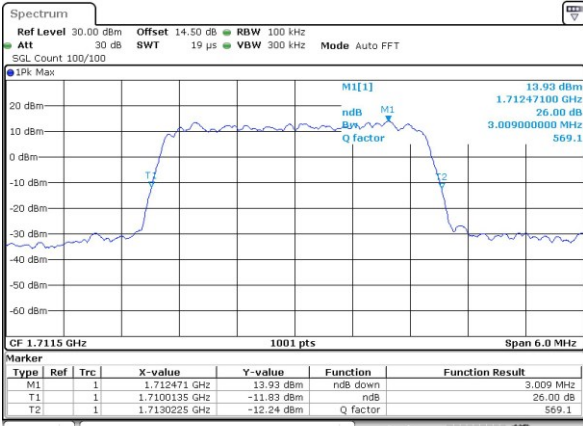

Lowest Channel / 20MHz / QPSK

Lowest Channel / 20MHz / 16QAM

Middle Channel / 20MHz / QPSK

Middle Channel / 20MHz / 16QAM

Highest Channel / 20MHz / QPSK

Highest Channel / 20MHz / 16QAM

LTE Band 66

Lowest Channel / 1.4MHz / QPSK

Lowest Channel / 1.4MHz / 16QAM

Middle Channel / 1.4MHz / QPSK

Middle Channel / 1.4MHz / 16QAM

Highest Channel / 1.4MHz / QPSK

Highest Channel / 1.4MHz / 16QAM

LTE Band 66

Lowest Channel / 3MHz / QPSK

Lowest Channel / 3MHz / 16QAM

Middle Channel / 3MHz / QPSK

Middle Channel / 3MHz / 16QAM

Highest Channel / 3MHz / QPSK

Highest Channel / 3MHz / 16QAM

LTE Band 66

Lowest Channel / 5MHz / QPSK

Lowest Channel / 5MHz / 16QAM

Middle Channel / 5MHz / QPSK