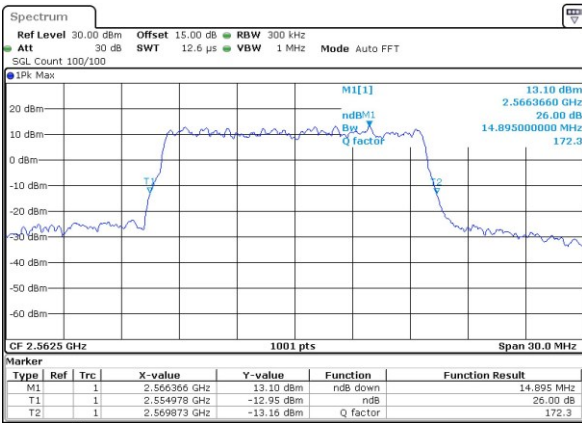

LTE Band 7

Lowest Channel / 15MHz / QPSK

Lowest Channel / 15MHz / 16QAM

Middle Channel / 15MHz / QPSK

Middle Channel / 15MHz / 16QAM

Highest Channel / 15MHz / QPSK

Highest Channel / 15MHz / 16QAM

LTE Band 7

Lowest Channel / 20MHz / QPSK

Lowest Channel / 20MHz / 16QAM

Middle Channel / 20MHz / QPSK

Middle Channel / 20MHz / 16QAM

Highest Channel / 20MHz / QPSK

Highest Channel / 20MHz / 16QAM

LTE Band 66

Lowest Channel / 1.4MHz / QPSK