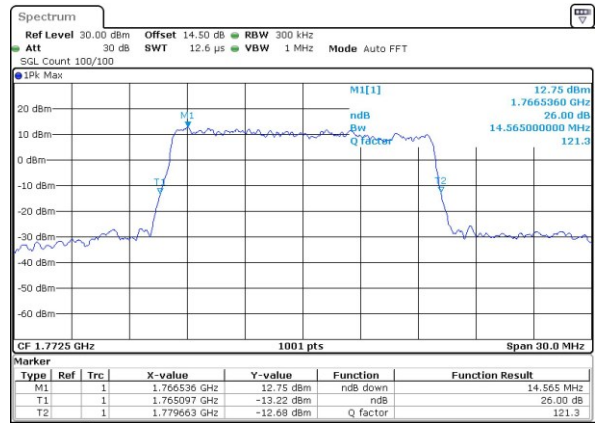

Middle Channel / 5MHz / 16QAM

Highest Channel / 5MHz / QPSK

Highest Channel / 5MHz / 16QAM

LTE Band 66

Lowest Channel / 10MHz / QPSK

Lowest Channel / 10MHz / 16QAM

Middle Channel / 10MHz / QPSK

Middle Channel / 10MHz / 16QAM

Highest Channel / 10MHz / QPSK

Highest Channel / 10MHz / 16QAM

LTE Band 66

Lowest Channel / 15MHz / QPSK

Lowest Channel / 15MHz / 16QAM

Middle Channel / 15MHz / QPSK

Middle Channel / 15MHz / 16QAM

Highest Channel / 15MHz / QPSK

Highest Channel / 15MHz / 16QAM

LTE Band 66

Lowest Channel / 20MHz / QPSK

Lowest Channel / 20MHz / 16QAM

Middle Channel / 20MHz / QPSK

Middle Channel / 20MHz / 16QAM

Highest Channel / 20MHz / QPSK

Highest Channel / 20MHz / 16QAM