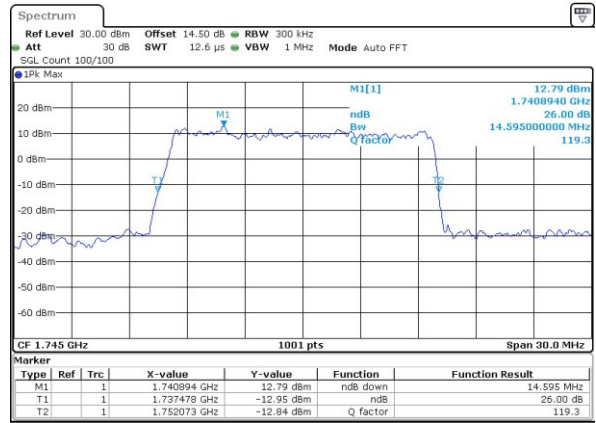

Middle Channel / 5MHz / 16QAM

Highest Channel / 5MHz / QPSK

Highest Channel / 5MHz / 16QAM

LTE Band 66

Lowest Channel / 10MHz / QPSK

Lowest Channel / 10MHz / 16QAM

Middle Channel / 10MHz / QPSK

Middle Channel / 10MHz / 16QAM

Highest Channel / 10MHz / QPSK

Highest Channel / 10MHz / 16QAM

LTE Band 66

Lowest Channel / 15MHz / QPSK

Lowest Channel / 15MHz / 16QAM

Middle Channel / 15MHz / QPSK

Middle Channel / 15MHz / 16QAM

Highest Channel / 15MHz / QPSK

Highest Channel / 15MHz / 16QAM

LTE Band 66

Lowest Channel / 20MHz / QPSK

Lowest Channel / 20MHz / 16QAM

Middle Channel / 20MHz / QPSK

Middle Channel / 20MHz / 16QAM

Highest Channel / 20MHz / QPSK

Highest Channel / 20MHz / 16QAM