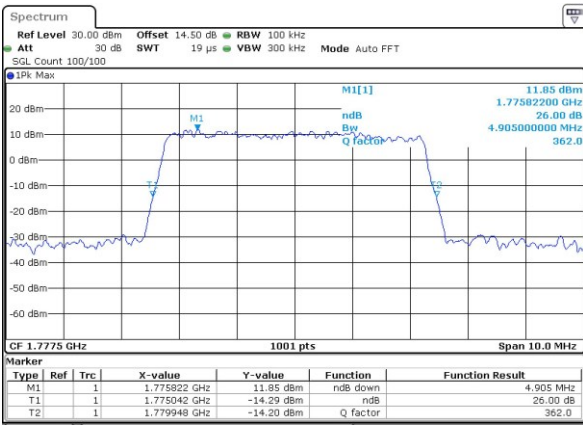

Lowest Channel / 1.4MHz / 16QAM

Middle Channel / 1.4MHz / QPSK

Middle Channel / 1.4MHz / 16QAM

Highest Channel / 1.4MHz / QPSK

Highest Channel / 1.4MHz / 16QAM

LTE Band 66

Lowest Channel / 3MHz / QPSK

Lowest Channel / 3MHz / 16QAM

Middle Channel / 3MHz / QPSK

Middle Channel / 3MHz / 16QAM

Highest Channel / 3MHz / QPSK

Highest Channel / 3MHz / 16QAM

LTE Band 66

Lowest Channel / 5MHz / QPSK

Lowest Channel / 5MHz / 16QAM

Middle Channel / 5MHz / QPSK

Middle Channel / 5MHz / 16QAM

Highest Channel / 5MHz / QPSK

Highest Channel / 5MHz / 16QAM

LTE Band 66

Lowest Channel / 10MHz / QPSK

Lowest Channel / 10MHz / 16QAM

Middle Channel / 10MHz / QPSK

Middle Channel / 10MHz / 16QAM