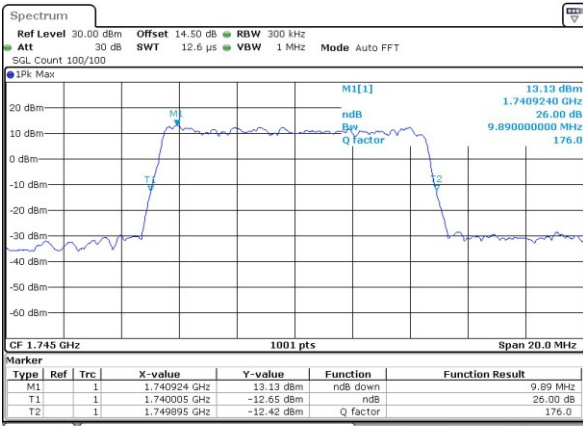

Middle Channel / 3MHz / QPSK

Middle Channel / 3MHz / 16QAM

Highest Channel / 3MHz / QPSK

Highest Channel / 3MHz / 16QAM

LTE Band 66

Lowest Channel / 5MHz / QPSK

Lowest Channel / 5MHz / 16QAM

Middle Channel / 5MHz / QPSK

Middle Channel / 5MHz / 16QAM

Highest Channel / 5MHz / QPSK

Highest Channel / 5MHz / 16QAM

LTE Band 66

Lowest Channel / 10MHz / QPSK

Lowest Channel / 10MHz / 16QAM

Middle Channel / 10MHz / QPSK

Middle Channel / 10MHz / 16QAM

Highest Channel / 10MHz / QPSK

Highest Channel / 10MHz / 16QAM

LTE Band 66

Lowest Channel / 15MHz / QPSK

Lowest Channel / 15MHz / 16QAM

Middle Channel / 15MHz / QPSK

Middle Channel / 15MHz / 16QAM

Highest Channel / 15MHz / QPSK