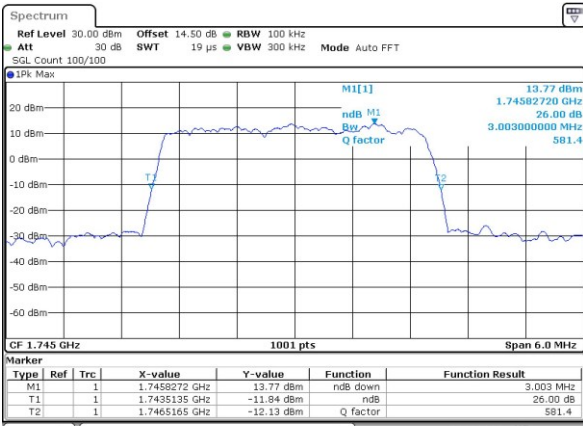

Lowest Channel / 20MHz / QPSK

Lowest Channel / 20MHz / 16QAM

Middle Channel / 20MHz / QPSK

Middle Channel / 20MHz / 16QAM

Highest Channel / 20MHz / QPSK

Highest Channel / 20MHz / 16QAM

LTE Band 66

Lowest Channel / 1.4MHz / QPSK

Lowest Channel / 1.4MHz / 16QAM

Middle Channel / 1.4MHz / QPSK

Middle Channel / 1.4MHz / 16QAM

Highest Channel / 1.4MHz / QPSK

Highest Channel / 1.4MHz / 16QAM

LTE Band 66

Lowest Channel / 3MHz / QPSK

Lowest Channel / 3MHz / 16QAM

Middle Channel / 3MHz / QPSK

Middle Channel / 3MHz / 16QAM

Highest Channel / 3MHz / QPSK

Highest Channel / 3MHz / 16QAM

LTE Band 66

Lowest Channel / 5MHz / QPSK

Lowest Channel / 5MHz / 16QAM

Middle Channel / 5MHz / QPSK