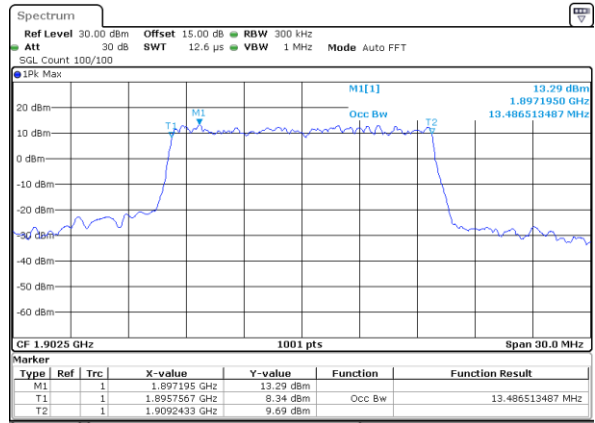

Middle Channel / 10MHz / 16QAM

Date: 5 JAN 2019 14:50:59

Highest Channel / 10MHz / QPSK

Date: 5 JAN 2019 14:53:21

Highest Channel / 10MHz / 16QAM

Date: 5 JAN 2019 14:53:31

LTE Band 2

Lowest Channel / 15MHz / QPSK

Date: 5 JAN 2019 15:15:44

Lowest Channel / 15MHz / 16QAM

Date: 5 JAN 2019 15:15:54

Middle Channel / 15MHz / QPSK

Date: 5 JAN 2019 15:22:53

Middle Channel / 15MHz / 16QAM

Date: 5 JAN 2019 15:23:03

Highest Channel / 15MHz / QPSK

Date: 5 JAN 2019 15:25:24

Highest Channel / 15MHz / 16QAM

Date: 5 JAN 2019 15:25:34

LTE Band 2

Lowest Channel / 20MHz / QPSK

Date: 5 JAN 2019 15:37:03

Lowest Channel / 20MHz / 16QAM

Date: 5 JAN 2019 15:37:13