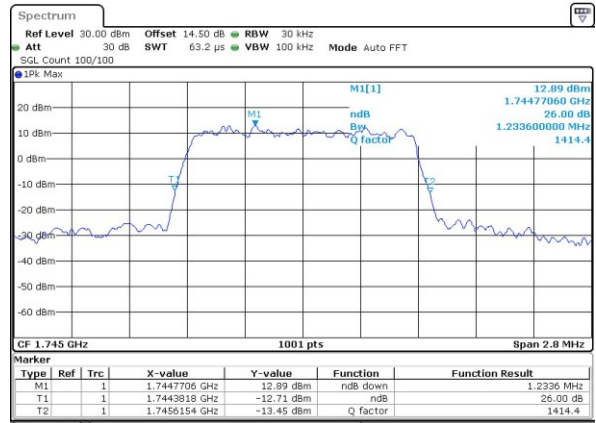

LTE Band 7

Lowest Channel / 15MHz / QPSK

Lowest Channel / 15MHz / 16QAM

Middle Channel / 15MHz / QPSK

Middle Channel / 15MHz / 16QAM

Highest Channel / 15MHz / QPSK

Highest Channel / 15MHz / 16QAM

LTE Band 7

Lowest Channel / 20MHz / QPSK

Lowest Channel / 20MHz / 16QAM

Middle Channel / 20MHz / QPSK

Middle Channel / 20MHz / 16QAM

Highest Channel / 20MHz / QPSK

Highest Channel / 20MHz / 16QAM

LTE Band 66

Lowest Channel / 1.4MHz / QPSK

Lowest Channel / 1.4MHz / 16QAM

Middle Channel / 1.4MHz / QPSK

Middle Channel / 1.4MHz / 16QAM

Highest Channel / 1.4MHz / QPSK

Highest Channel / 1.4MHz / 16QAM

LTE Band 66

Lowest Channel / 3MHz / QPSK

Lowest Channel / 3MHz / 16QAM

Middle Channel / 3MHz / QPSK

Middle Channel / 3MHz / 16QAM

Highest Channel / 3MHz / QPSK

Highest Channel / 3MHz / 16QAM

LTE Band 66

Lowest Channel / 5MHz / QPSK

Lowest Channel / 5MHz / 16QAM

Middle Channel / 5MHz / QPSK