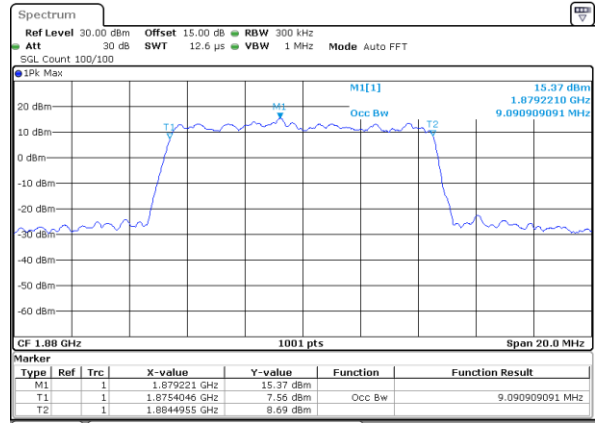

Date: 5 JAN 2019 14:04:10

LTE Band 2

Lowest Channel / 10MHz / QPSK

Date: 5 JAN 2019 14:43:39

Lowest Channel / 10MHz / 16QAM

Date: 5 JAN 2019 14:43:49

Middle Channel / 10MHz / QPSK

Date: 5 JAN 2019 14:50:48

Middle Channel / 10MHz / 16QAM

Date: 5 JAN 2019 14:50:59

Highest Channel / 10MHz / QPSK

Date: 5 JAN 2019 14:53:21

Highest Channel / 10MHz / 16QAM

Date: 5 JAN 2019 14:53:31

LTE Band 2

Lowest Channel / 15MHz / QPSK