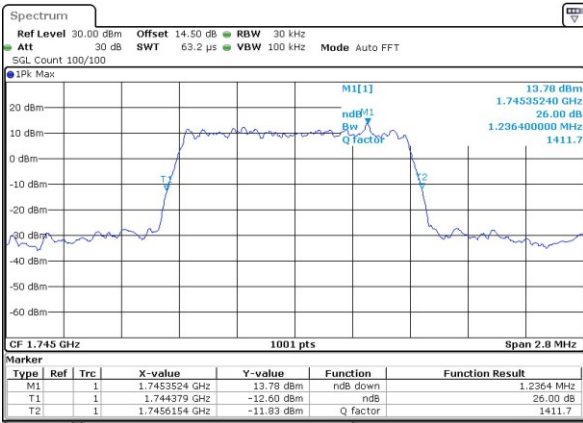

LTE Band 7

Lowest Channel / 15MHz / QPSK

Lowest Channel / 15MHz / 16QAM

Middle Channel / 15MHz / QPSK

Middle Channel / 15MHz / 16QAM

Highest Channel / 15MHz / QPSK

Highest Channel / 15MHz / 16QAM

LTE Band 7

Lowest Channel / 20MHz / QPSK

Lowest Channel / 20MHz / 16QAM

Middle Channel / 20MHz / QPSK

Middle Channel / 20MHz / 16QAM

Highest Channel / 20MHz / QPSK

Highest Channel / 20MHz / 16QAM

LTE Band 66

Lowest Channel / 1.4MHz / QPSK

Lowest Channel / 1.4MHz / 16QAM

Middle Channel / 1.4MHz / QPSK

Middle Channel / 1.4MHz / 16QAM

Highest Channel / 1.4MHz / QPSK

Highest Channel / 1.4MHz / 16QAM

LTE Band 66

Lowest Channel / 3MHz / QPSK

Lowest Channel / 3MHz / 16QAM