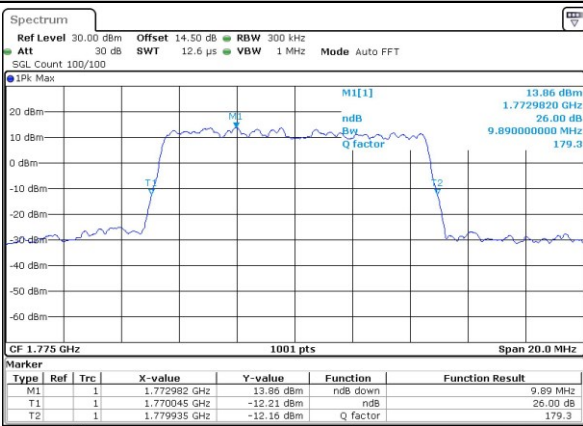

Middle Channel / 3MHz / QPSK

Middle Channel / 3MHz / 16QAM

Highest Channel / 3MHz / QPSK

Highest Channel / 3MHz / 16QAM

LTE Band 66

Lowest Channel / 5MHz / QPSK

Lowest Channel / 5MHz / 16QAM

Middle Channel / 5MHz / QPSK

Middle Channel / 5MHz / 16QAM

Highest Channel / 5MHz / QPSK

Highest Channel / 5MHz / 16QAM

LTE Band 66

Lowest Channel / 10MHz / QPSK

Lowest Channel / 10MHz / 16QAM

Middle Channel / 10MHz / QPSK

Middle Channel / 10MHz / 16QAM

Highest Channel / 10MHz / QPSK

Highest Channel / 10MHz / 16QAM

LTE Band 66

Lowest Channel / 15MHz / QPSK

Lowest Channel / 15MHz / 16QAM

Middle Channel / 15MHz / QPSK

Middle Channel / 15MHz / 16QAM

Highest Channel / 15MHz / QPSK

Highest Channel / 15MHz / 16QAM

LTE Band 66

Lowest Channel / 20MHz / QPSK

Lowest Channel / 20MHz / 16QAM

Middle Channel / 20MHz / QPSK

Middle Channel / 20MHz / 16QAM

Highest Channel / 20MHz / QPSK

Highest Channel / 20MHz / 16QAM