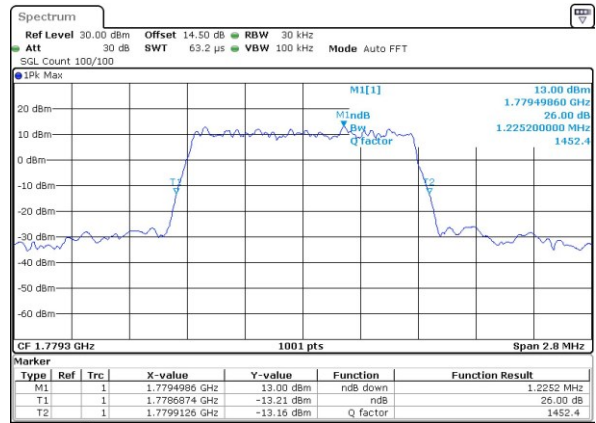

Lowest Channel / 20MHz / QPSK

Lowest Channel / 20MHz / 16QAM

Middle Channel / 20MHz / QPSK

Middle Channel / 20MHz / 16QAM

Highest Channel / 20MHz / QPSK

Highest Channel / 20MHz / 16QAM

LTE Band 66

Lowest Channel / 1.4MHz / QPSK

Lowest Channel / 1.4MHz / 16QAM

Middle Channel / 1.4MHz / QPSK

Middle Channel / 1.4MHz / 16QAM

Highest Channel / 1.4MHz / QPSK

Highest Channel / 1.4MHz / 16QAM

LTE Band 66

Lowest Channel / 3MHz / QPSK

Lowest Channel / 3MHz / 16QAM

Middle Channel / 3MHz / QPSK

Middle Channel / 3MHz / 16QAM

Highest Channel / 3MHz / QPSK

Highest Channel / 3MHz / 16QAM

LTE Band 66

Lowest Channel / 5MHz / QPSK

Lowest Channel / 5MHz / 16QAM

Middle Channel / 5MHz / QPSK