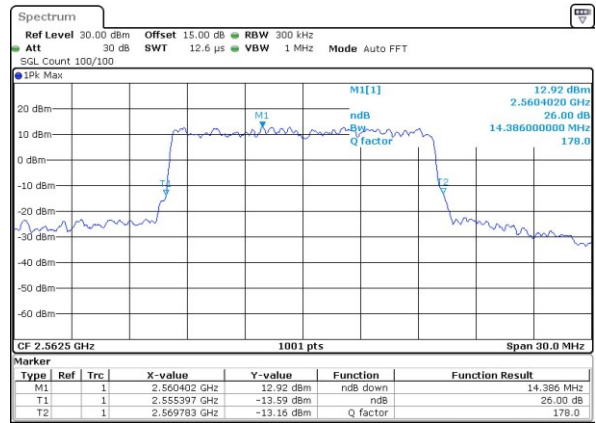

LTE Band 7

Lowest Channel / 15MHz / QPSK

Lowest Channel / 15MHz / 16QAM

Middle Channel / 15MHz / QPSK

Middle Channel / 15MHz / 16QAM

Highest Channel / 15MHz / QPSK

Highest Channel / 15MHz / 16QAM

LTE Band 7

Lowest Channel / 20MHz / QPSK

Lowest Channel / 20MHz / 16QAM

Middle Channel / 20MHz / QPSK

Middle Channel / 20MHz / 16QAM

Highest Channel / 20MHz / QPSK

Highest Channel / 20MHz / 16QAM

LTE Band 66

Lowest Channel / 1.4MHz / QPSK