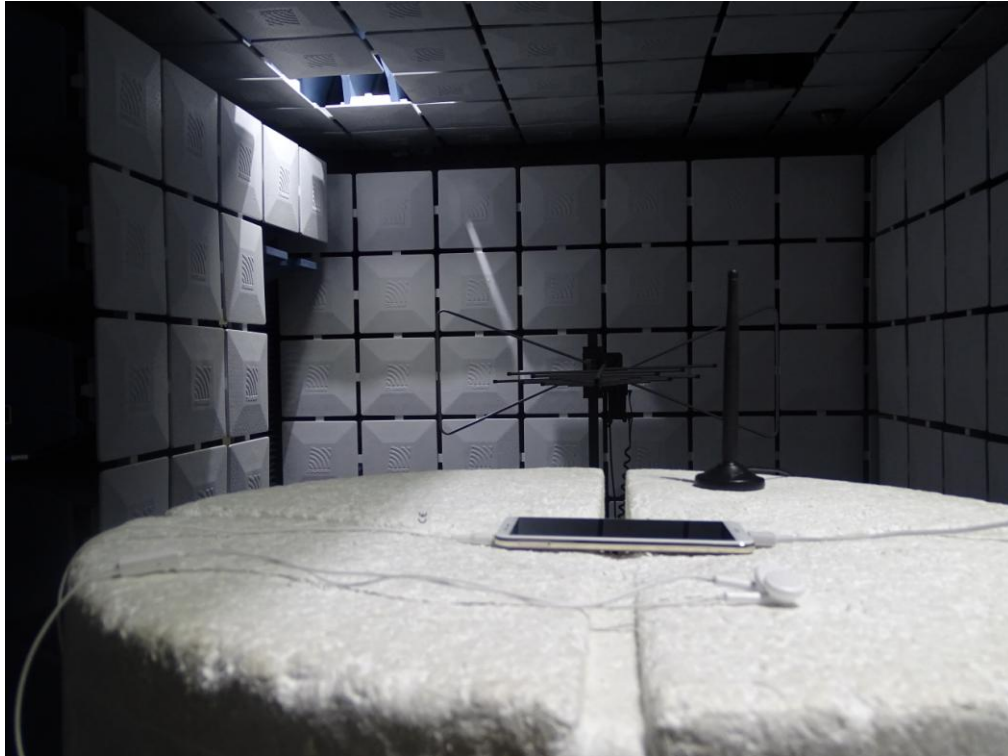

Photos of Test Setup

For GSM&WCDMA<E

1. Radiated Spurious Emissions

Radiated Spurious Emission (9K-30MHz)

Radiated Spurious Emission (30MHz-3GHz)

Radiated Spurious Emission (3GHz to18GHz)

Radiated Spurious Emission (18GHz to26.5GHz)

For Wlan/BT

2. Radiated Spurious Emissions

Radiated Spurious Emission (9K-30MHz)

Radiated Spurious Emission (30MHz -1GHz)

Radiated Spurious Emission (1GHz to18GHz)

Radiated Spurious Emission (above 18GHz)

Conducted Emissions