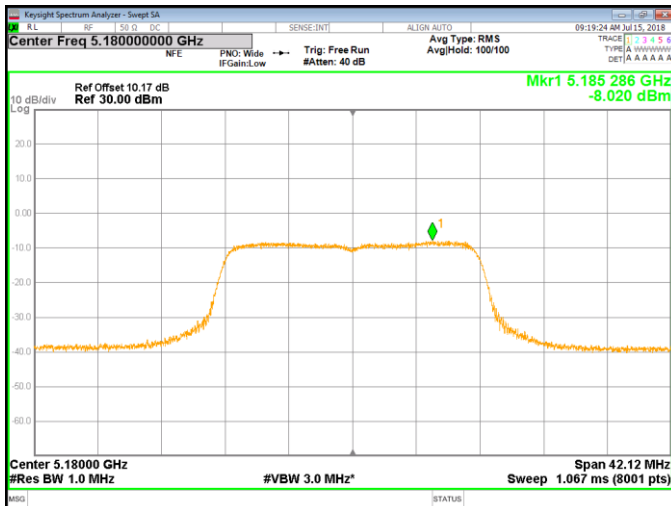

TEST PLOT FOR ANTENNA B AND C

802.11a Mode

5180MHz