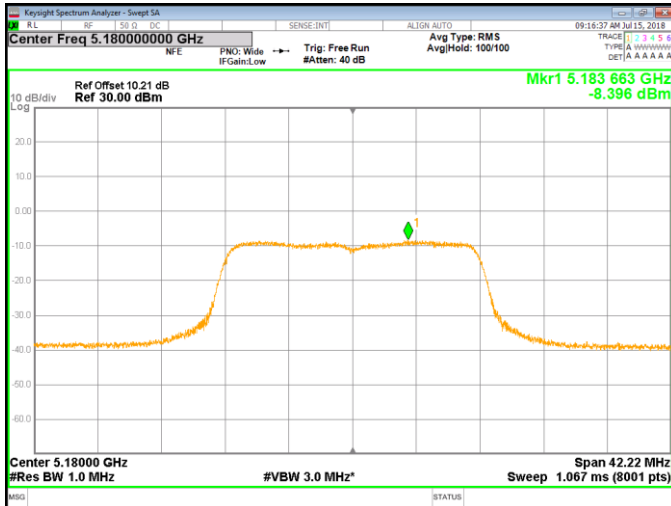

TEST PLOT FOR ANTENNA B AND C

802.11a Mode

5180MHz