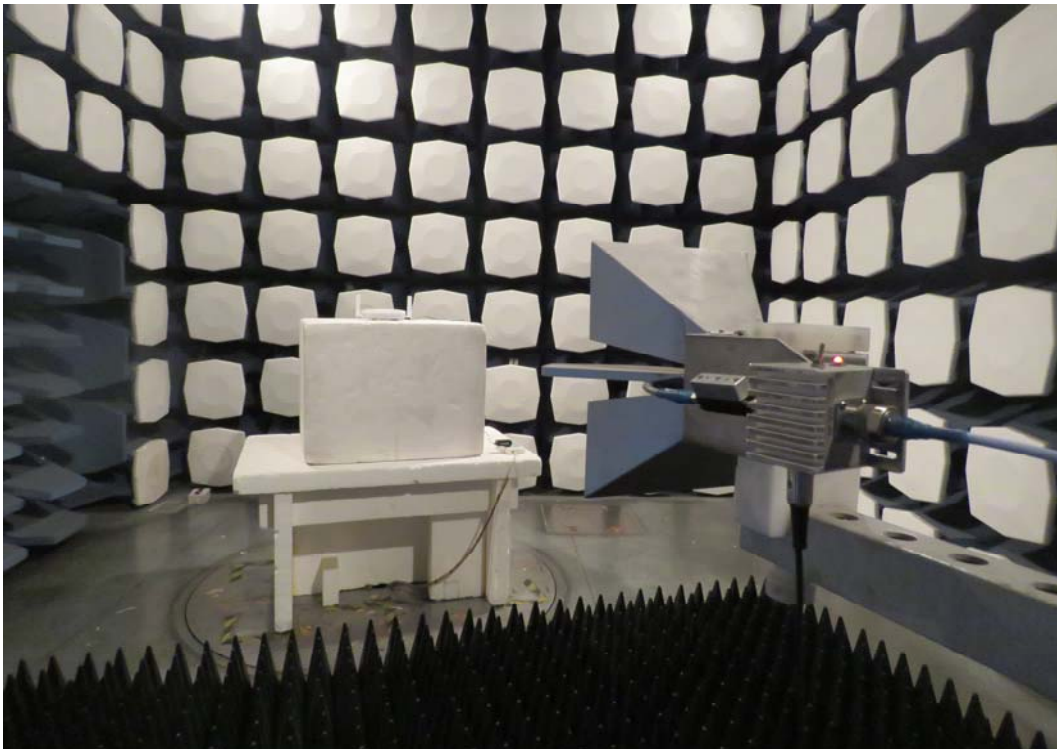

A.2 Test Setup

30M Hz-1GHz

Above 1GHz
Antenna Type 1

30M Hz-1GHz

Above 1GHz
Antenna Type 2

Picture 3 Radiated Emission Test Setup

Picture 4 Conducted Emission Test Setup

Picture 5 Conducted Test Setup