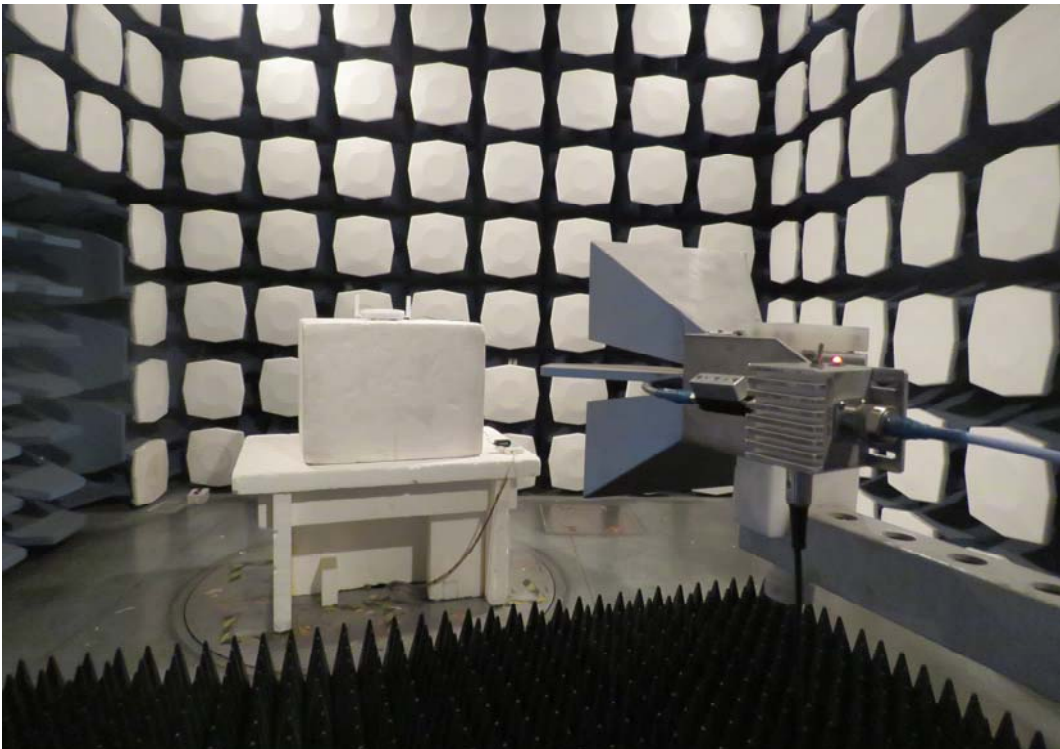

## A.2 Test Setup

30MHz-1GHz

Above 1GHz  
Antenna Type 1

30M Hz-1GHz

Above 1GHz  
Antenna Type 2

**Picture 3 Radiated Emission Test Setup**

Picture 4 Conducted Emission Test Setup

Picture 5 Conducted Test Setup