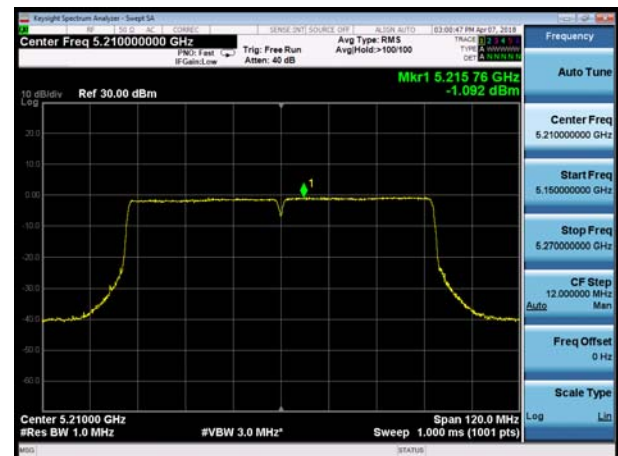

U-NII-1, 802.11ac VHT80, Channel No.: 42