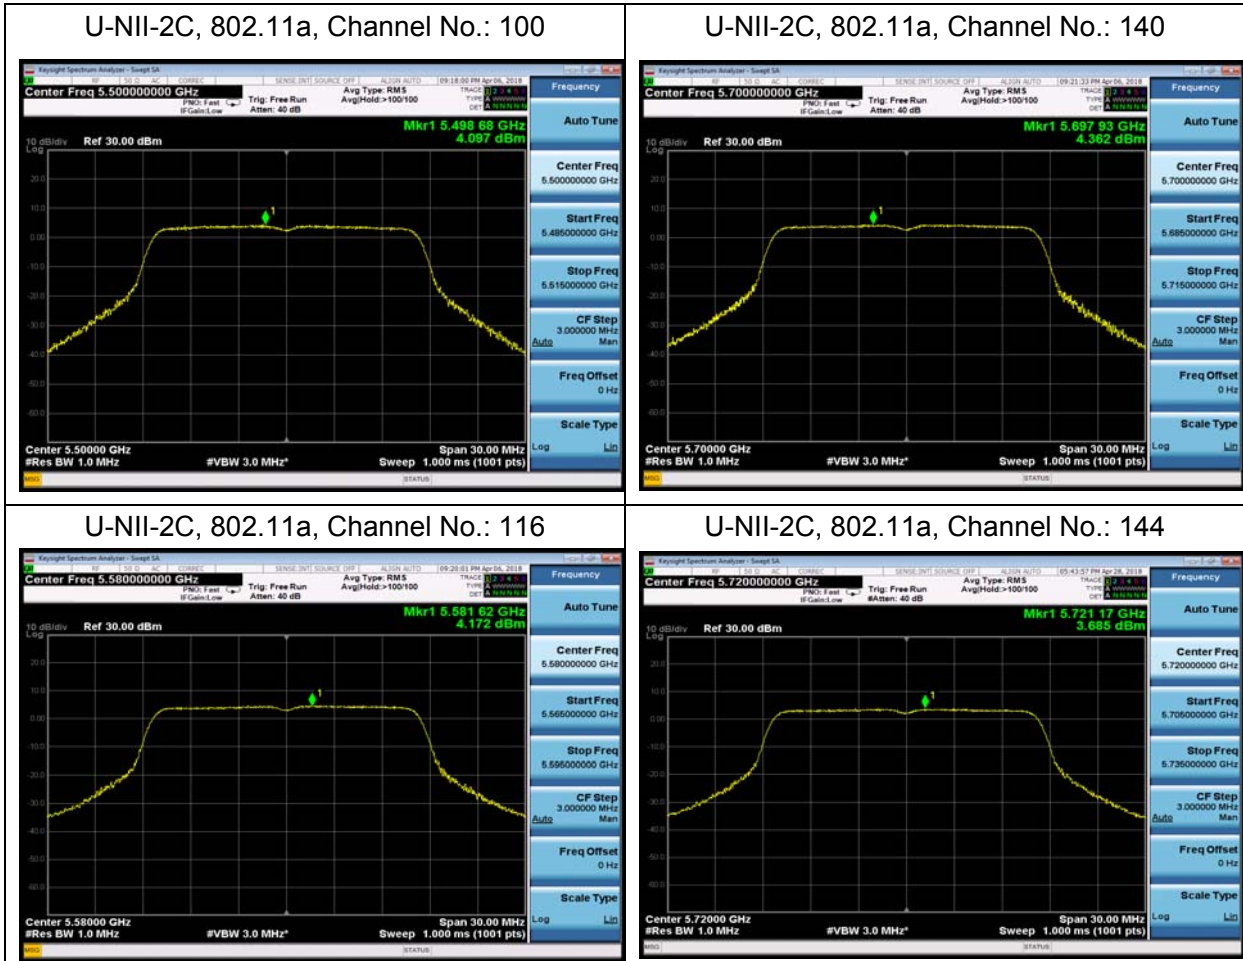

U-NII-2A, 802.11n HT20, Channel No.: 60

U-NII-2A, 802.11a, Channel No.: 64

U-NII-2A, 802.11n HT20, Channel No.: 64

U-NII-2A, 802.11n HT40, Channel No.: 54

U-NII-2A, 802.11ac VHT80, Channel No.: 58

U-NII-2A, 802.11n HT40, Channel No.: 62

U-NII-2C, 802.11n HT20, Channel No.: 100

U-NII-2C, 802.11n HT20, Channel No.: 140

U-NII-2C, 802.11n HT20, Channel No.: 116

U-NII-2C, 802.11n HT20, Channel No.: 144

U-NII-2C, 802.11n HT40, Channel No.: 102