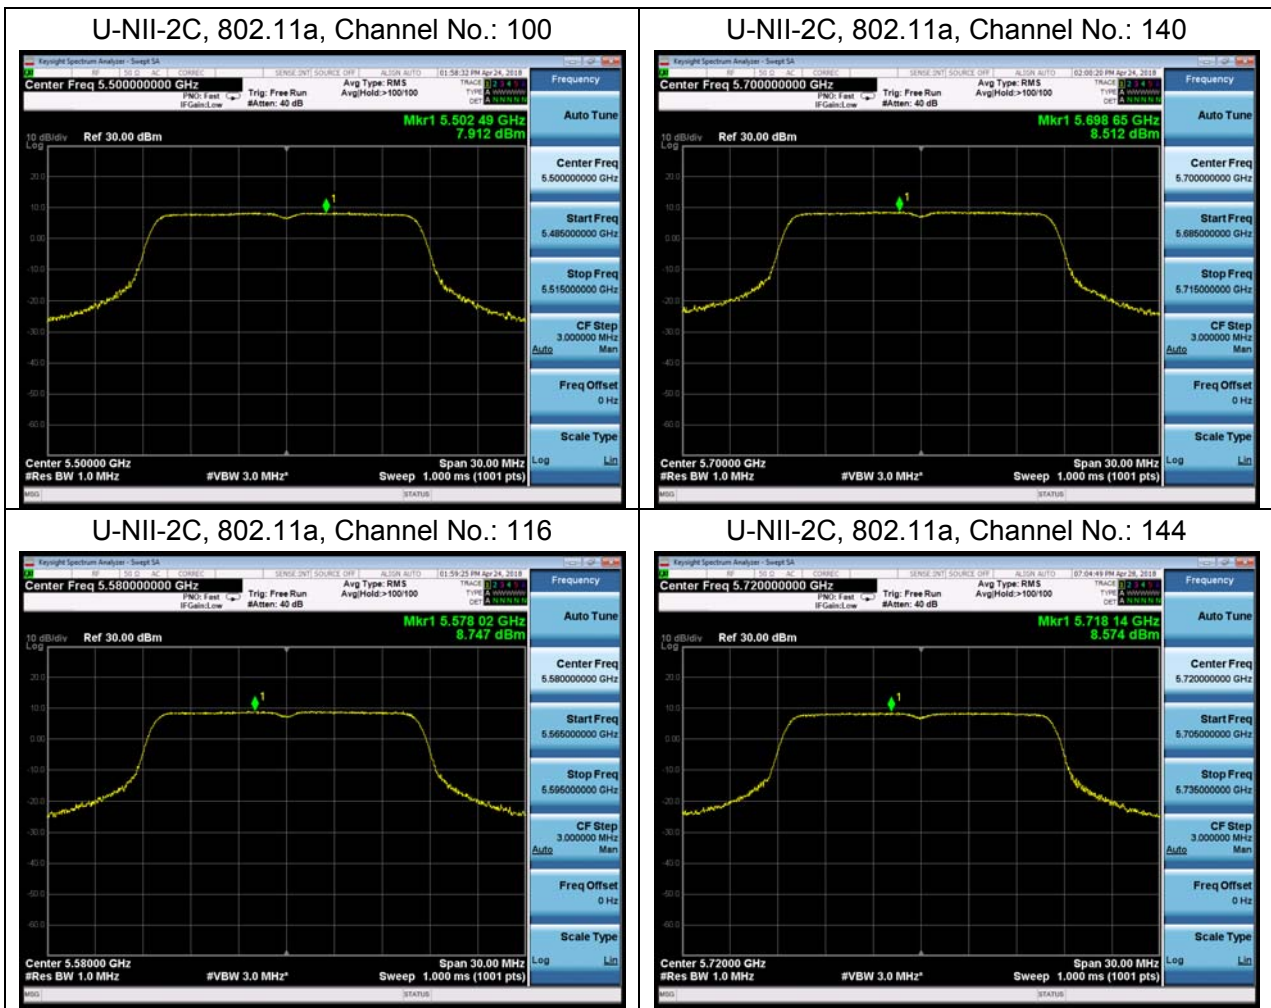

U-NII-2A, 802.11n HT40, Channel No.: 54

U-NII-2A, 802.11ac HT80, Channel No.: 58

U-NII-2A, 802.11n HT40, Channel No.: 62

U-NII-2C, 802.11n HT20, Channel No.: 100

U-NII-2C, 802.11n HT20, Channel No.: 140

U-NII-2C, 802.11n HT20, Channel No.: 116

U-NII-2C, 802.11n HT20, Channel No.: 144

U-NII-2C, 802.11n HT40, Channel No.: 102

U-NII-2C, 802.11n HT40, Channel No.: 134

U-NII-2C, 802.11n HT40, Channel No.: 110

U-NII-2C, 802.11n HT40, Channel No.: 142