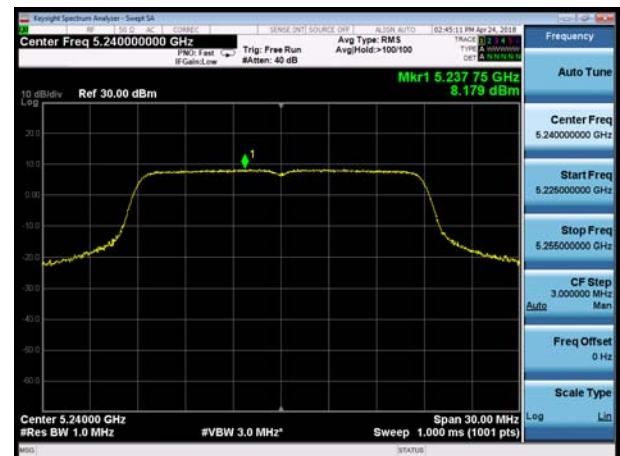

SISO Antenna 4

U-NII-1, 802.11a, Channel No.: 36

U-NII-1, 802.11n HT20, Channel No.: 36

U-NII-1, 802.11a, Channel No.: 40

U-NII-1, 802.11n HT20, Channel No.: 40

U-NII-1, 802.11a, Channel No.: 48

U-NII-1, 802.11n HT20, Channel No.: 48