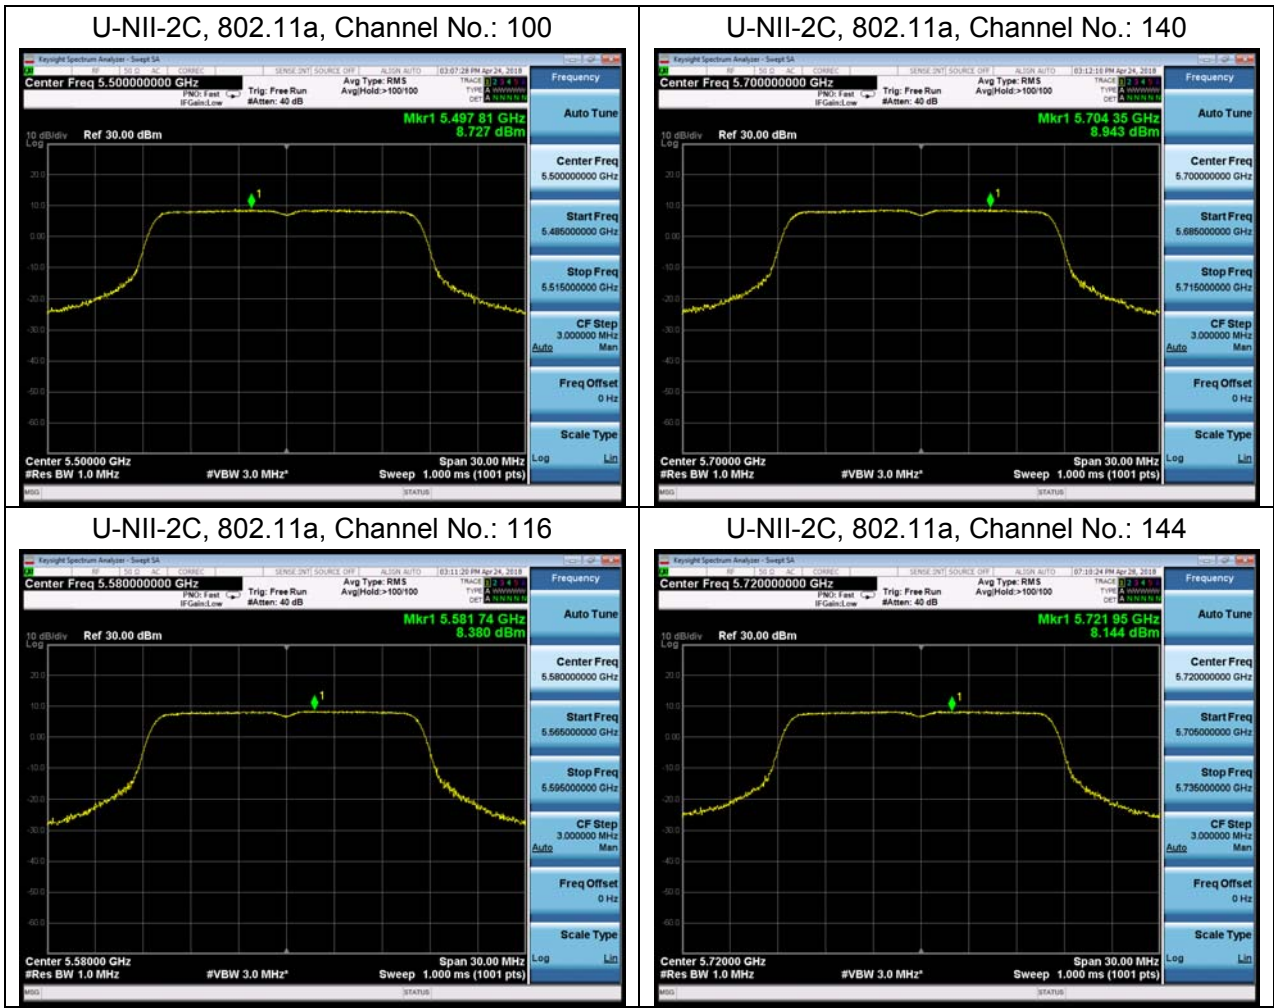

U-NII-2A, 802.11n HT20, Channel No.: 60

U-NII-2A, 802.11a, Channel No.: 64

U-NII-2A, 802.11n HT20, Channel No.: 64

U-NII-2A, 802.11n HT40, Channel No.: 54

U-NII-2A, 802.11ac HT80, Channel No.: 58

U-NII-2A, 802.11n HT40, Channel No.: 62