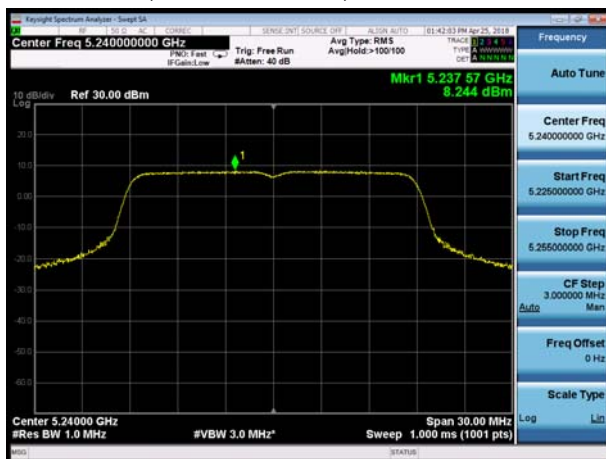

U-NII-1, 802.11n HT20, Channel No.: 48