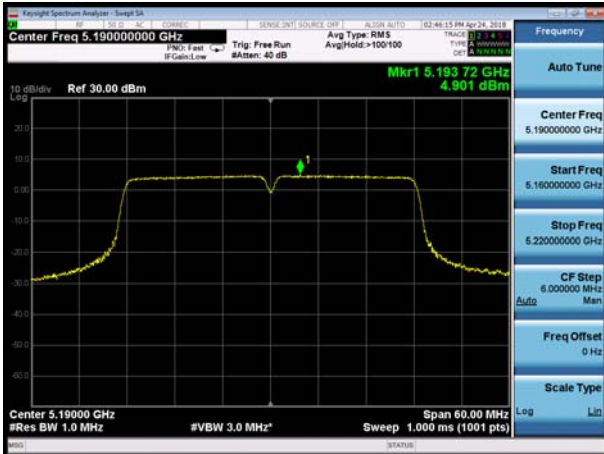

U-NII-1, 802.11n HT40, Channel No.: 38