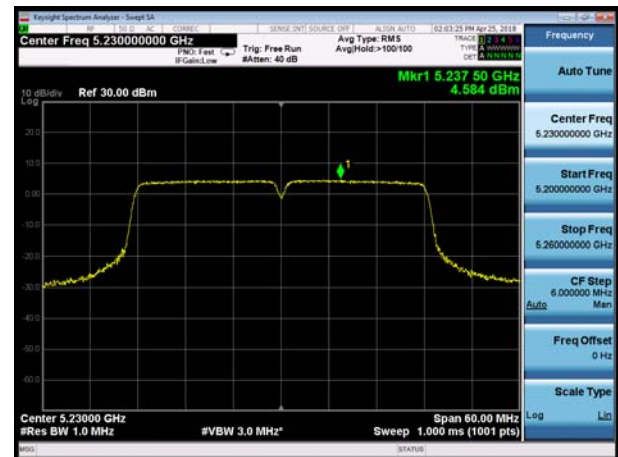

### MIMO Antenna 2X2 with Beamforming MIMO Antenna 1

U-NII-1, 802.11n HT20, Channel No.: 36

U-NII-1, 802.11n HT40, Channel No.: 38

U-NII-1, 802.11n HT20, Channel No.: 40

U-NII-1, 802.11n HT40, Channel No.: 46