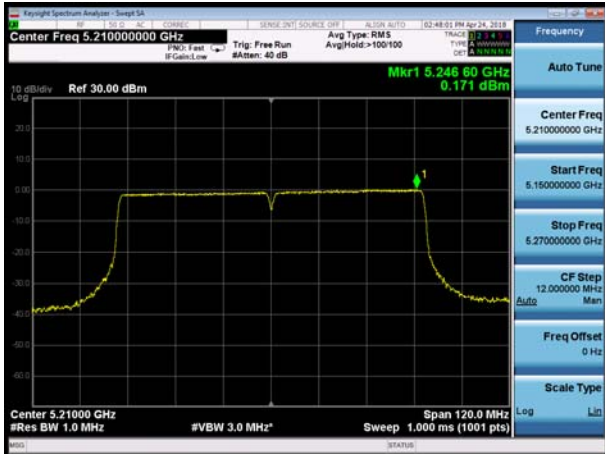

U-NII-1, 802.11ac HT80, Channel No.: 42