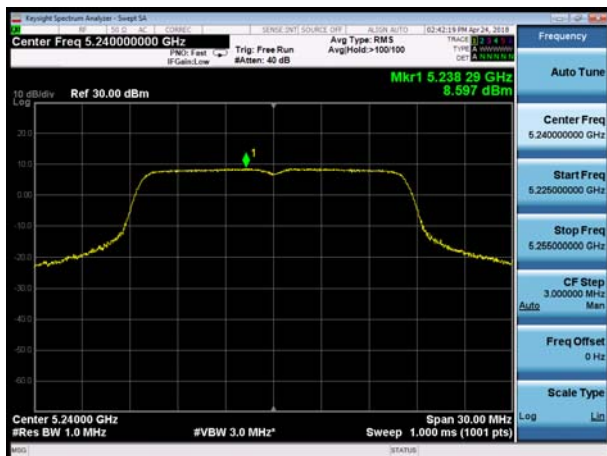

SISO Antenna 4

U-NII-1, 802.11a, Channel No.: 36

U-NII-1, 802.11n HT20, Channel No.: 36

U-NII-1, 802.11a, Channel No.: 40

U-NII-1, 802.11n HT20, Channel No.: 40

U-NII-1, 802.11a, Channel No.: 48

U-NII-1, 802.11n HT20, Channel No.: 48