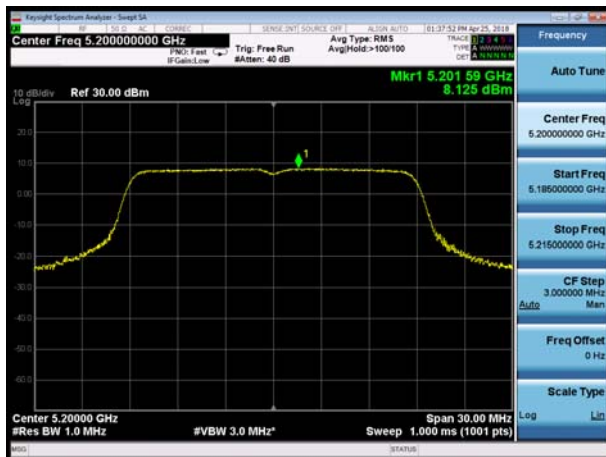

### MIMO Antenna 2X2 with Beamforming MIMO Antenna 1

U-NII-1, 802.11n HT20, Channel No.: 36

U-NII-1, 802.11n HT40, Channel No.: 38

U-NII-1, 802.11n HT20, Channel No.: 40

U-NII-1, 802.11n HT40, Channel No.: 46