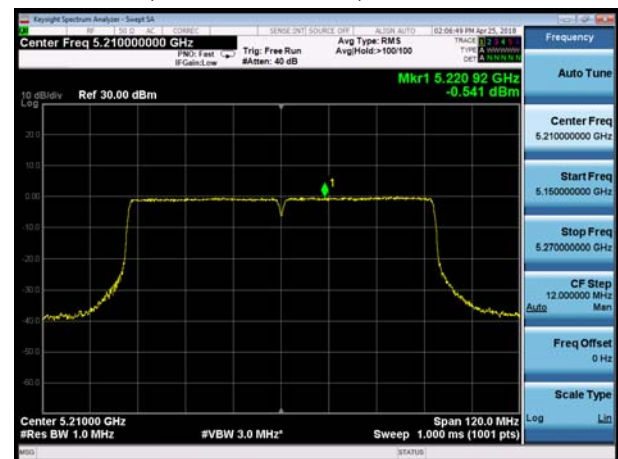

U-NII-1, 802.11ac HT80, Channel No.: 42