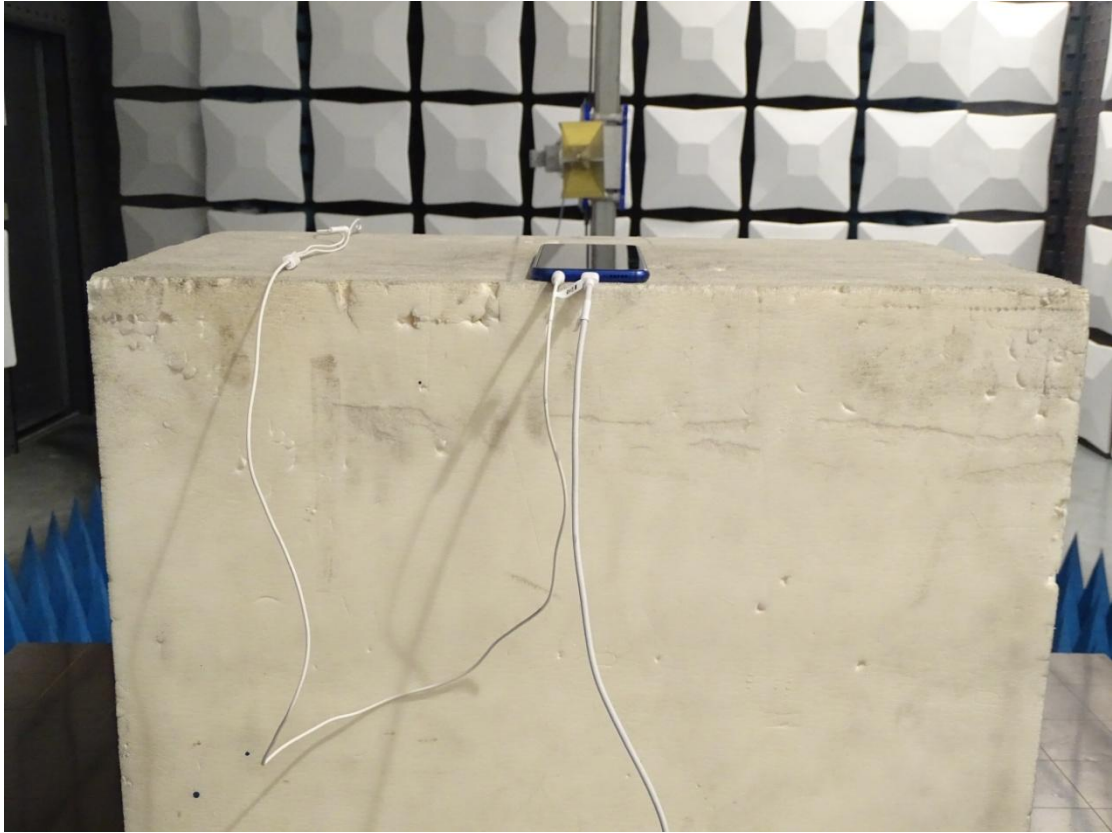

Photos of Test Setup

For GSM&WCDMA<E

1. Radiated Spurious Emissions

Radiated Spurious Emission (below 3GHz)

Radiated Spurious Emission (3GHz to18GHz)

Radiated Spurious Emission (18GHz to26.5GHz)

For Wlan/BT

2. Radiated Spurious Emissions

Radiated Spurious Emission (below 1GHz)

Radiated Spurious Emission (1GHz to18GHz)

Radiated Spurious Emission (above 18GHz)

For NFC

3. Radiated Spurious Emissions

Radiated Spurious Emission (9K-30MHz)

Radiated Spurious Emission (30MHz-1GHz)

Conducted Emissions

-----The END-----