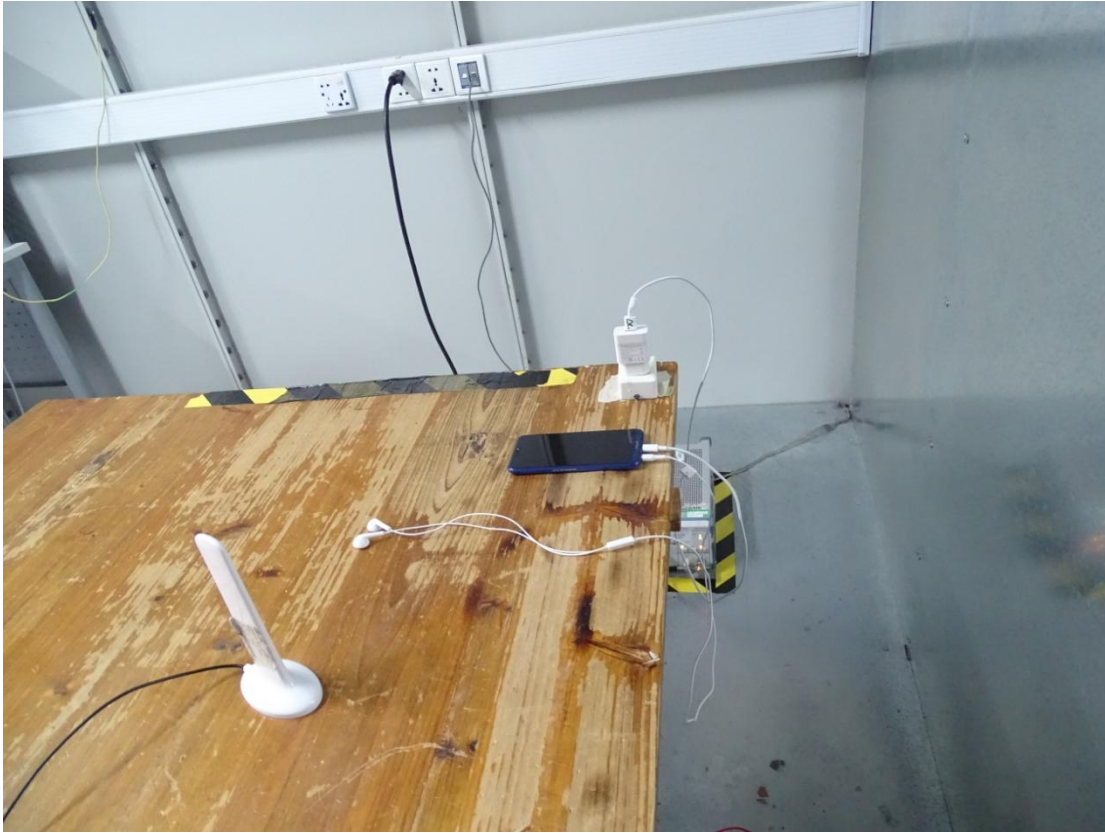

Photos of Test Setup

For GSM&WCDMA<E

1. Radiated Spurious Emissions

Radiated Spurious Emission (below 3GHz)

Radiated Spurious Emission (3GHz to18GHz)

Radiated Spurious Emission (18GHz to26.5GHz)

For Wlan/BT

2. Radiated Spurious Emissions

Radiated Spurious Emission (below 1GHz)

Radiated Spurious Emission (1GHz to18GHz)

Radiated Spurious Emission (above 18GHz)

For NFC

3. Radiated Spurious Emissions

Radiated Spurious Emission (9K-30MHz)

Radiated Spurious Emission (30MHz-1GHz)

Conducted Emissions

-----The END-----