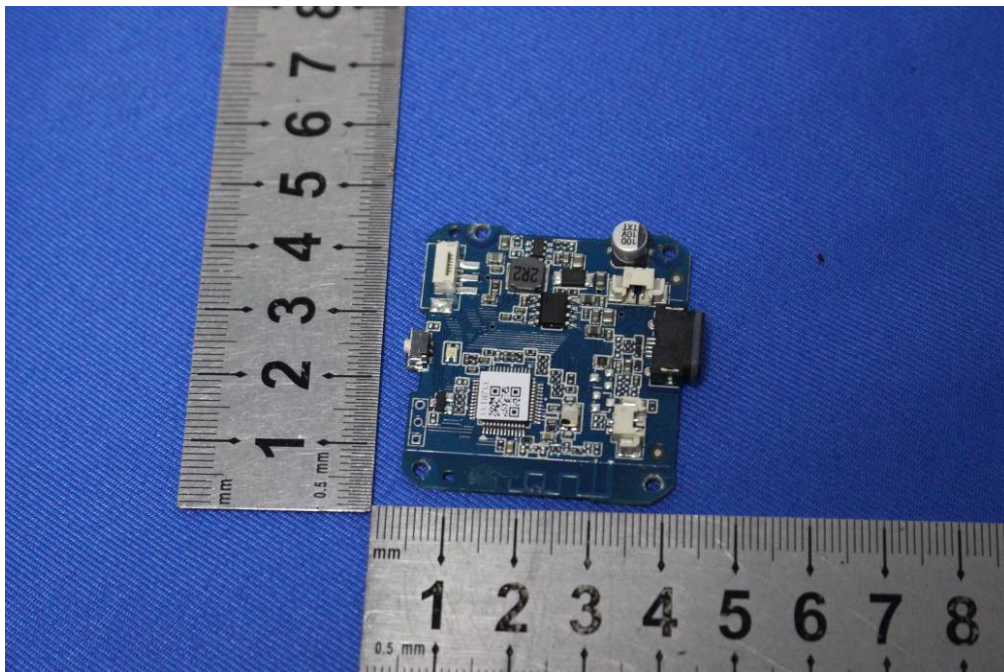

Internal Photos for SZEM1903011948CR

FCC ID: QISAM510

1 EUT Constructional Details

For Battery 1: 1# sample

For Battery 2: 1# sample

Antenna: