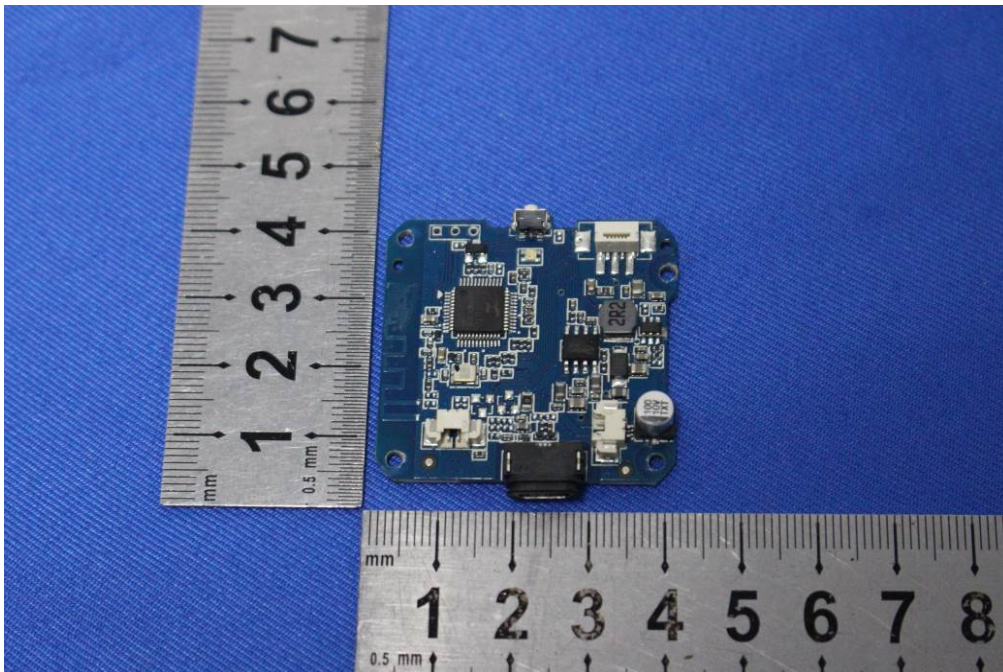

Internal Photos for SZEM1903011948CR

FCC ID: QISAM510

1 EUT Constructional Details

For Battery 1: 1# sample

For Battery 2: 1# sample

Antenna: