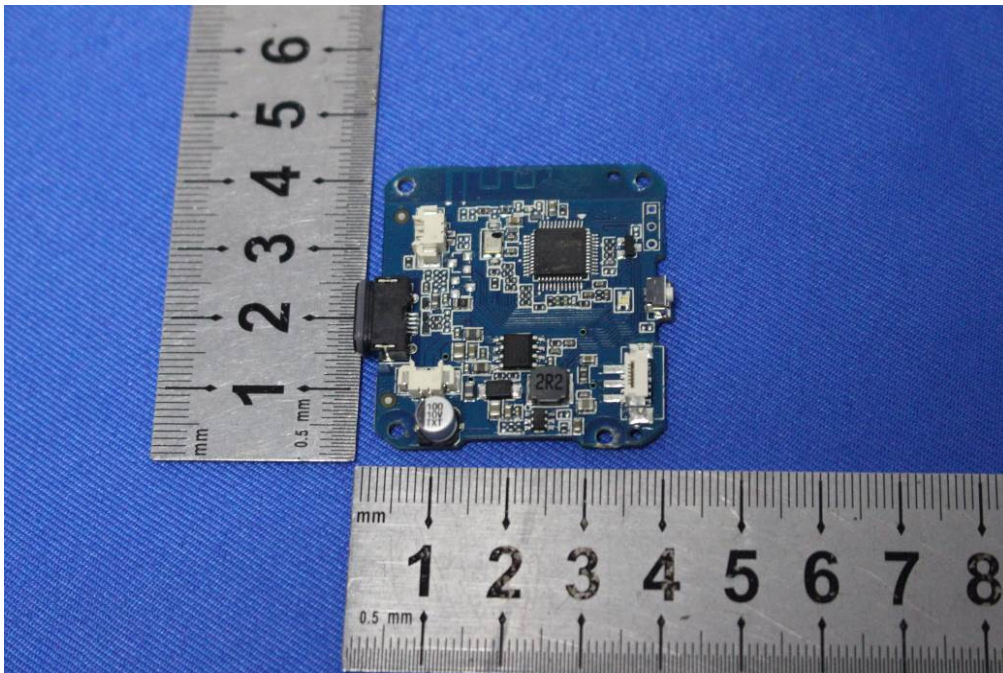

Internal Photos for SZEM1903011948CR

FCC ID: QISAM510

1 EUT Constructional Details

For Battery 1: 1# sample

For Battery 2: 1# sample

Antenna: