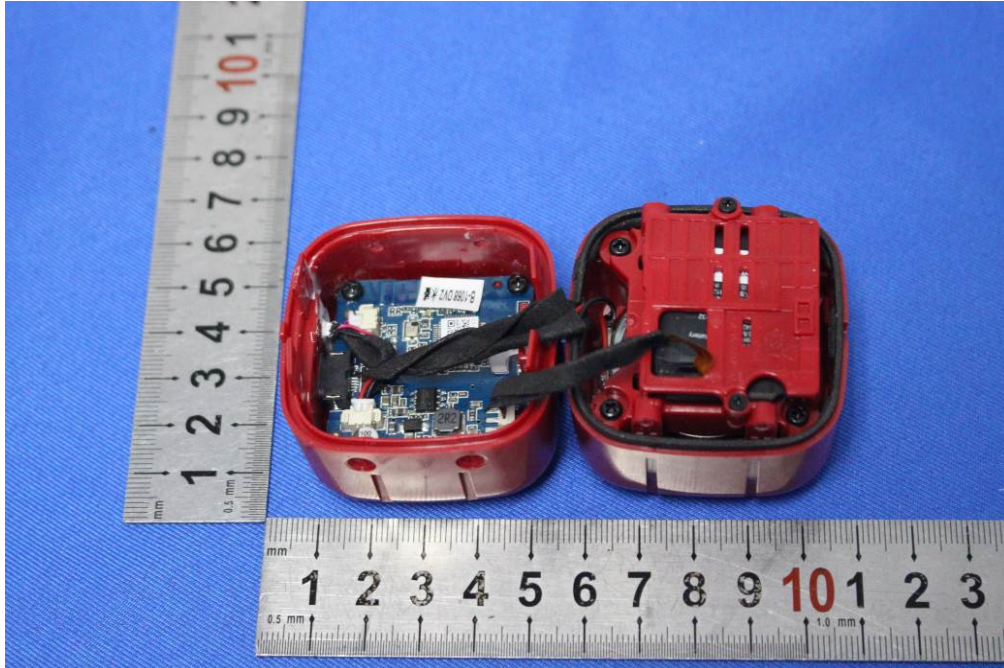

Internal Photos for SZEM1903011948CR

FCC ID: QISAM510

1 EUT Constructional Details

For Battery 1: 1# sample

For Battery 2: 1# sample

Antenna: