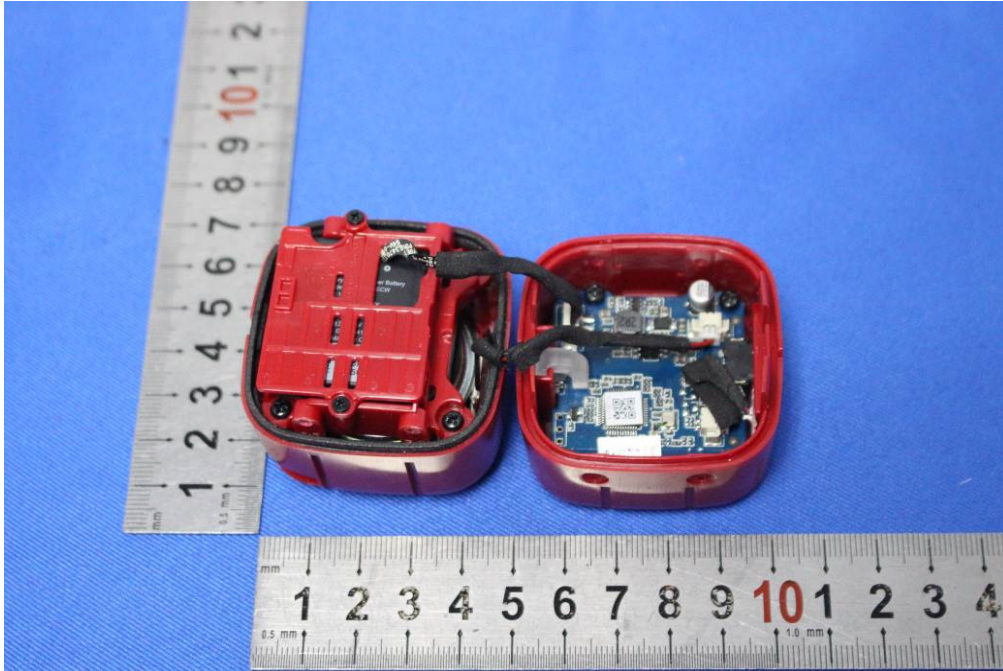

Internal Photos for SZEM1903011948CR

FCC ID: QISAM510

1 EUT Constructional Details

For Battery 1: 1# sample

For Battery 2: 1# sample

Antenna: