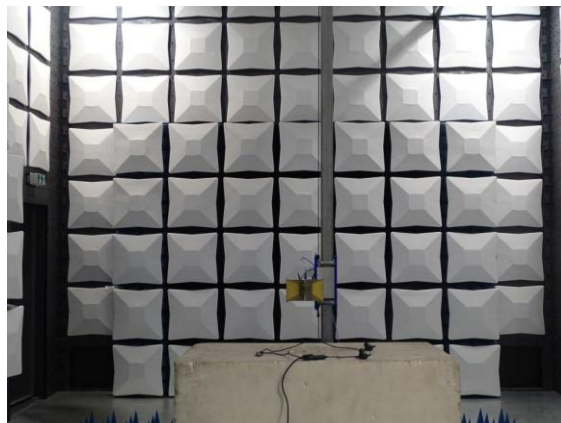

Photos of Test Setup

For Wlan/BT

1. Radiated Spurious Emissions

Radiated Spurious Emission (below 3GHz)

Radiated Spurious Emission (1GHz to 18GHz)

Radiated Spurious Emission (above 18GHz)

Conducted Emissions