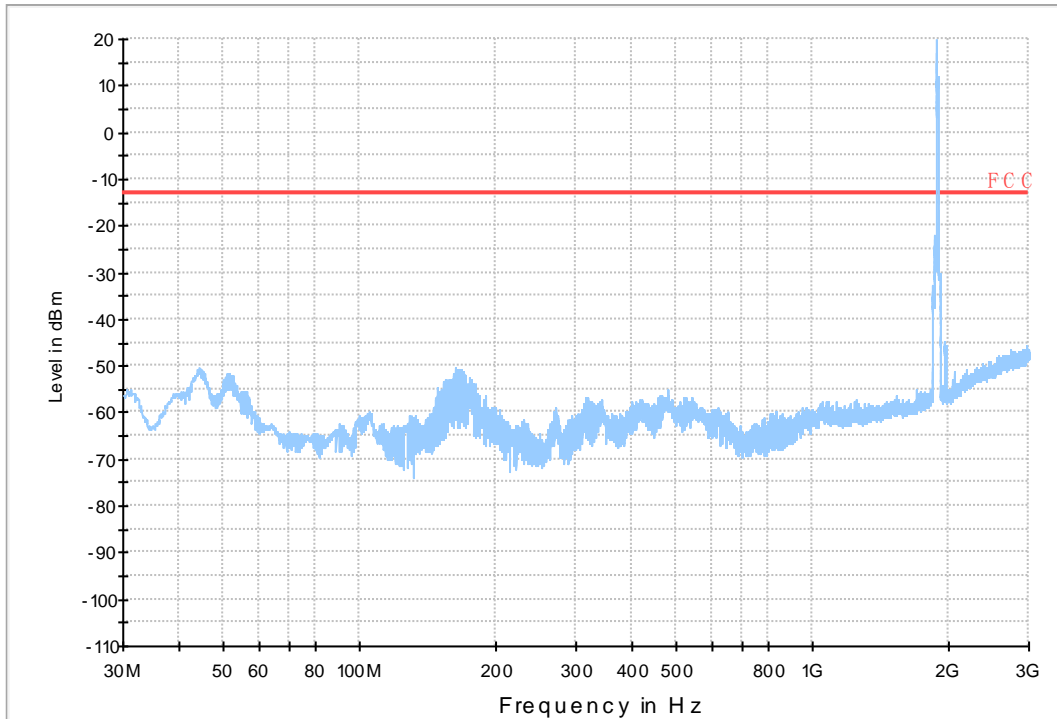

9kHz~150kHz, VBW = 200Hz, VBW = 600 Hz, Detector: PK

150kHz~30MHz, VBW = 9kHz, VBW = 30k Hz, Detector: PK

30MHz~1GHz, RBW = 100 kHz, VBW = 300 kHz. Detector: PK

Above 1GHz, RBW = 1 MHz, VBW = 3 MHz. Detector: PK

Part I - Test Plots

7.1 For LTE

7.1.1 Test Band = BAND2_ANT1

7.1.1.1 Test Bandwidth = 1.4

Copy of RSE-TX-DIRECTOR ABOVE 1.5G_L

Copy of RSE-TX-DIRECTOR ABOVE 1.5G_H

7.1.1.2 Test Bandwidth = 20

Copy of FCC PART24 LTE Band 2_L

Copy of FCC PART24 LTE Band 2_H

7.1.2 Test Band = BAND2_ANT2

7.1.2.1 Test Bandwidth = 1.4

Copy of RSE-TX-DIRECTOR ABOVE 1.5G_L

Copy of RSE-TX-DIRECTOR ABOVE 1.5G_H

7.1.2.2 Test Bandwidth = 20

Copy of FCC PART24 LTE Band 2_L