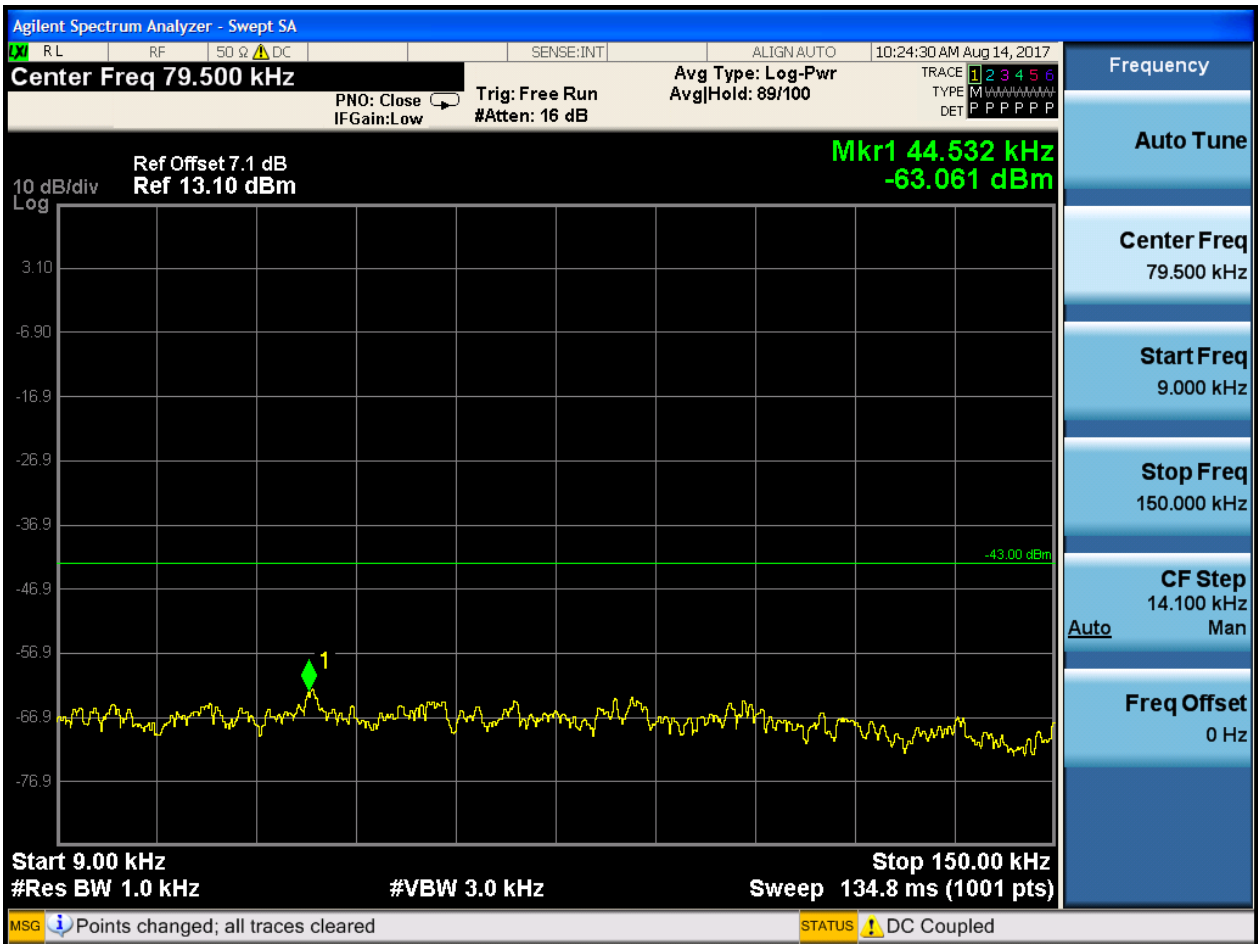

6.1.1.2.5.2 Test Channel = MCH

6.1.1.2.5.2.1 Test RB = RB1#0

6.1.1.2.5.3 Test Channel = HCH

6.1.1.2.5.3.1 Test RB = RB1#0

6.1.1.2.6 Test Bandwidth = 20

6.1.1.2.6.1 Test Channel = LCH

6.1.1.2.6.1.1 Test RB = RB1#0

6.1.1.2.6.2 Test Channel = MCH

6.1.1.2.6.2.1 Test RB = RB1#0

6.1.1.2.6.3 Test Channel = HCH

6.1.1.2.6.3.1 Test RB = RB1#0

7Appendix_G: Field Strength of Spurious Radiation

Note: We tested all modes, but the data presented below is the worst case.

9kHz~150kHz, VBW = 200Hz, VBW = 600 Hz, Detector: PK

150kHz~30MHz, VBW = 9kHz, VBW = 30k Hz, Detector: PK

30MHz~1GHz, RBW = 100 kHz, VBW = 300 kHz. Detector: PK

Above 1GHz, RBW = 1 MHz, VBW = 3 MHz. Detector: PK