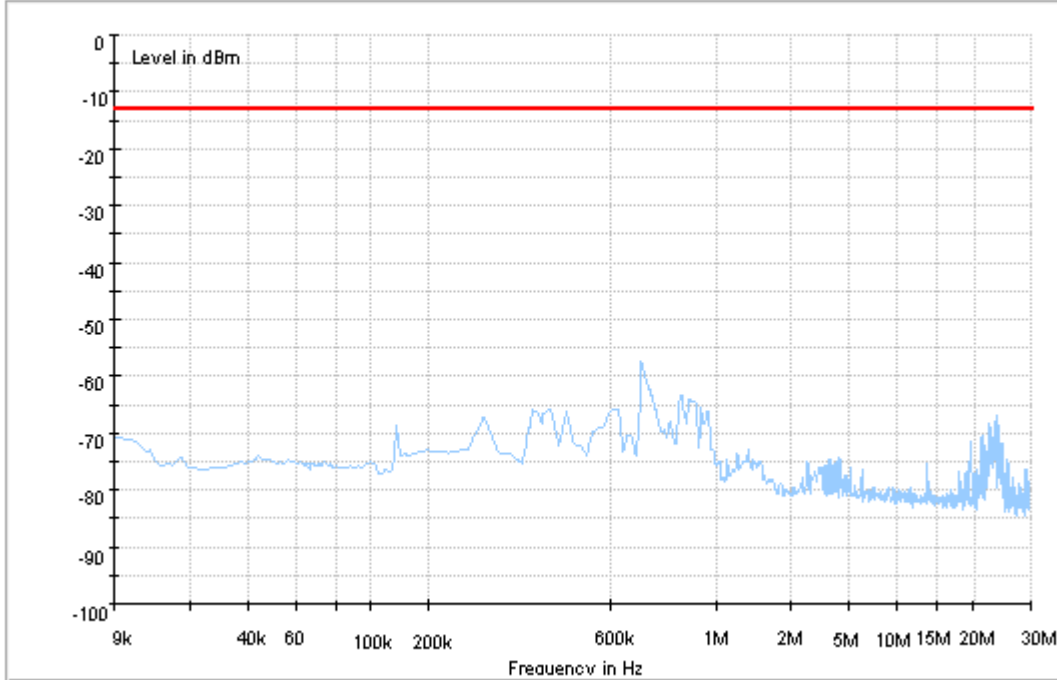

Part I - Test Plots

7.1 For LTE

7.1.1 Test Band = BAND2_ANT1

7.1.1.1 Test Bandwidth = 1.4

Copy of RSE-TX-DIRECTOR ABOVE 1.5G_L

Copy of RSE-TX-DIRECTOR ABOVE 1.5G_H

7.1.1.2 Test Bandwidth = 20

Copy of FCC PART24 LTE Band 2_L

Copy of FCC PART24 LTE Band 2_H

7.1.2 Test Band = BAND2_ANT2

7.1.2.1 Test Bandwidth = 1.4

Copy of RSE-TX-DIRECTOR ABOVE 1.5G_L

Copy of RSE-TX-DIRECTOR ABOVE 1.5G_H

7.1.2.2 Test Bandwidth = 20

Copy of FCC PART24 LTE Band 2_L

Copy of FCC PART24 LTE Band 2_H

8Appendix_H: Frequency Stability

8.1 For LTE

8.1.1 Frequency Error vs. Voltage:

Test Band	Test Mode	Test Bandwidth (MHz)	Test Channel	Test Temp.	Test Volt.	Freq. Error [Hz]	Freq. vs. rated [ppm]	Verdict
BAND2	LTE/TM1	1.4	LCH	TN	VL	-5.04	-0.00272	PASS
					VN	-2.82	-0.00152	PASS
					VH	-14.68	-0.00793	PASS
			MCH	TN	VL	4.51	0.0024	PASS
					VN	1.39	0.00074	PASS
					VH	1.70	0.0009	PASS
			HCH	TN	VL	-0.76	-0.0004	PASS
					VN	-4.01	-0.0021	PASS
					VH	17.98	0.00942	PASS
		3	LCH	TN	VL	-3.78	-0.00204	PASS
					VN	3.76	0.00203	PASS
					VH	0.17	0.00009	PASS
			MCH	TN	VL	-0.76	-0.0004	PASS
					VN	-3.48	-0.00185	PASS
					VH	-5.91	-0.00314	PASS
			HCH	TN	VL	2.96	0.00155	PASS
					VN	-0.89	-0.00047	PASS
					VH	-3.79	-0.00199	PASS
		5	LCH	TN	VL	-2.47	-0.00133	PASS
					VN	-1.13	-0.00061	PASS
					VH	2.37	0.00128	PASS
			MCH	TN	VL	-4.69	-0.00249	PASS
					VN	6.65	0.00354	PASS
					VH	-6.45	-0.00343	PASS
			HCH	TN	VL	0.63	0.00033	PASS
					VN	-2.62	-0.00137	PASS
					VH	-1.77	-0.00093	PASS
		10	LCH	TN	VL	0.33	0.00018	PASS
					VN	0.21	0.00011	PASS
					VH	1.00	0.00054	PASS