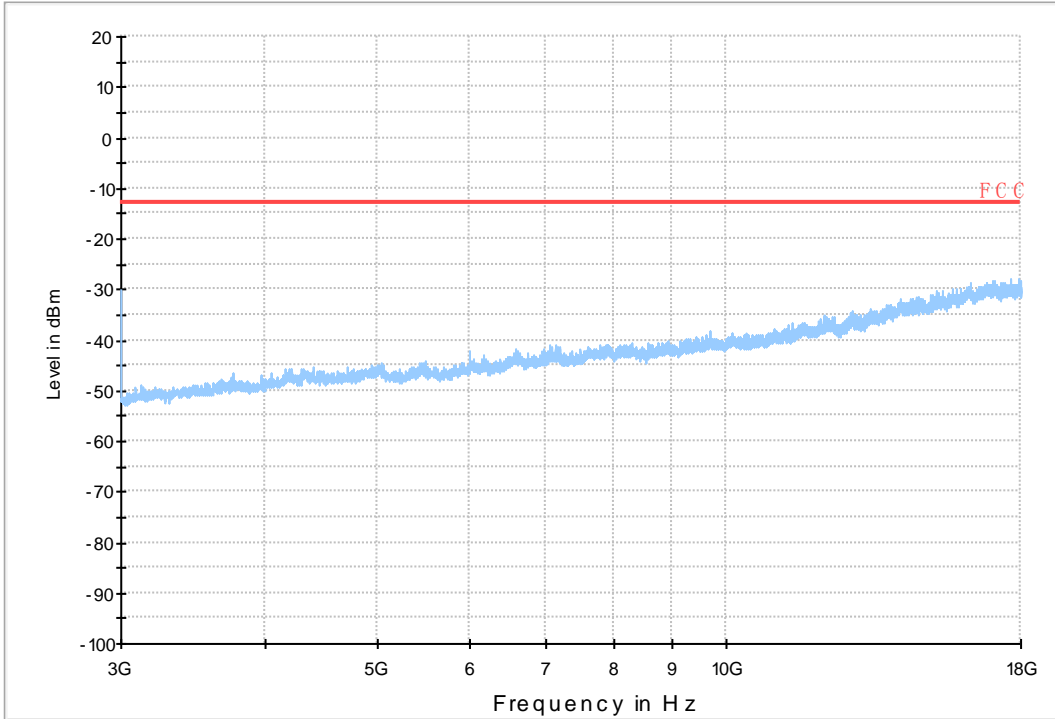

Part I - Test Plots

7.1 For LTE

7.1.1 Test Band = BAND2_ANT1

7.1.1.1 Test Bandwidth = 1.4

Copy of RSE-TX-DIRECTOR ABOVE 1.5G_L

Copy of RSE-TX-DIRECTOR ABOVE 1.5G_H

7.1.1.2 Test Bandwidth = 20

Copy of FCC PART24 LTE Band 2_L

Copy of FCC PART24 LTE Band 2_H

7.1.2 Test Band = BAND2_ANT2

7.1.2.1 Test Bandwidth = 1.4

Copy of RSE-TX-DIRECTOR ABOVE 1.5G_L

Copy of RSE-TX-DIRECTOR ABOVE 1.5G_H

7.1.2.2 Test Bandwidth = 20

Copy of FCC PART24 LTE Band 2_L

Copy of FCC PART24 LTE Band 2_H

8Appendix_H: Frequency Stability

8.1 For LTE

8.1.1 Frequency Error vs. Voltage:

Test Band	Test Mode	Test Bandwidth (MHz)	Test Channel	Test Temp.	Test Volt.	Freq. Error [Hz]	Freq. vs. rated [ppm]	Verdict
BAND2	LTE/TM1	1.4	LCH	TN	VL	-5.04	-0.00272	PASS
					VN	-2.82	-0.00152	PASS
					VH	-14.68	-0.00793	PASS
			MCH	TN	VL	4.51	0.0024	PASS
					VN	1.39	0.00074	PASS
					VH	1.70	0.0009	PASS
			HCH	TN	VL	-0.76	-0.0004	PASS
					VN	-4.01	-0.0021	PASS
					VH	17.98	0.00942	PASS
		3	LCH	TN	VL	-3.78	-0.00204	PASS
					VN	3.76	0.00203	PASS
					VH	0.17	0.00009	PASS
			MCH	TN	VL	-0.76	-0.0004	PASS
					VN	-3.48	-0.00185	PASS
					VH	-5.91	-0.00314	PASS
			HCH	TN	VL	2.96	0.00155	PASS
					VN	-0.89	-0.00047	PASS
					VH	-3.79	-0.00199	PASS
		5	LCH	TN	VL	-2.47	-0.00133	PASS
					VN	-1.13	-0.00061	PASS
					VH	2.37	0.00128	PASS
			MCH	TN	VL	-4.69	-0.00249	PASS
					VN	6.65	0.00354	PASS
					VH	-6.45	-0.00343	PASS
			HCH	TN	VL	0.63	0.00033	PASS
					VN	-2.62	-0.00137	PASS
					VH	-1.77	-0.00093	PASS
		10	LCH	TN	VL	0.33	0.00018	PASS
					VN	0.21	0.00011	PASS
					VH	1.00	0.00054	PASS