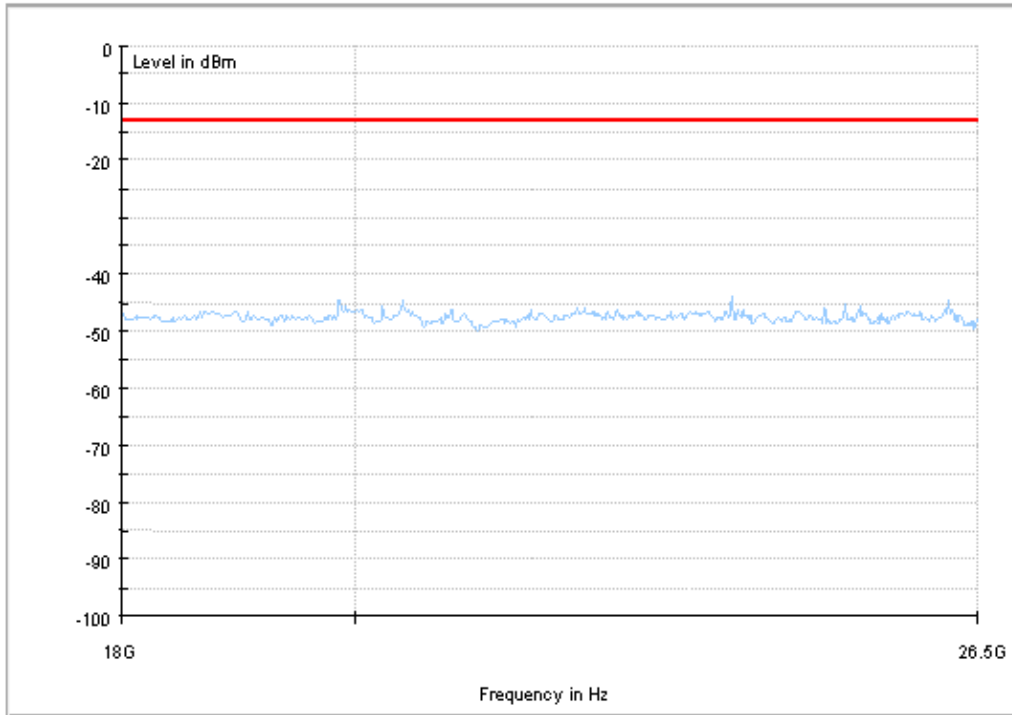

9kHz~150kHz, VBW = 200Hz, VBW = 600 Hz, Detector: PK

150kHz~30MHz, VBW = 9kHz, VBW = 30k Hz, Detector: PK

30MHz~1GHz, RBW = 100 kHz, VBW = 300 kHz. Detector: PK

Above 1GHz, RBW = 1 MHz, VBW = 3 MHz. Detector: PK

Part I - Test Plots

7.1 For LTE

7.1.1 Test Band = BAND2_ANT1

7.1.1.1 Test Bandwidth = 1.4

Copy of RSE-TX-DIRECTOR ABOVE 1.5G_L

Copy of RSE-TX-DIRECTOR ABOVE 1.5G_H

7.1.1.2 Test Bandwidth = 20

Copy of FCC PART24 LTE Band 2_L

Copy of FCC PART24 LTE Band 2_H

7.1.2 Test Band = BAND2_ANT2

7.1.2.1 Test Bandwidth = 1.4

Copy of RSE-TX-DIRECTOR ABOVE 1.5G_L

Copy of RSE-TX-DIRECTOR ABOVE 1.5G_H

7.1.2.2 Test Bandwidth = 20

Copy of FCC PART24 LTE Band 2_L