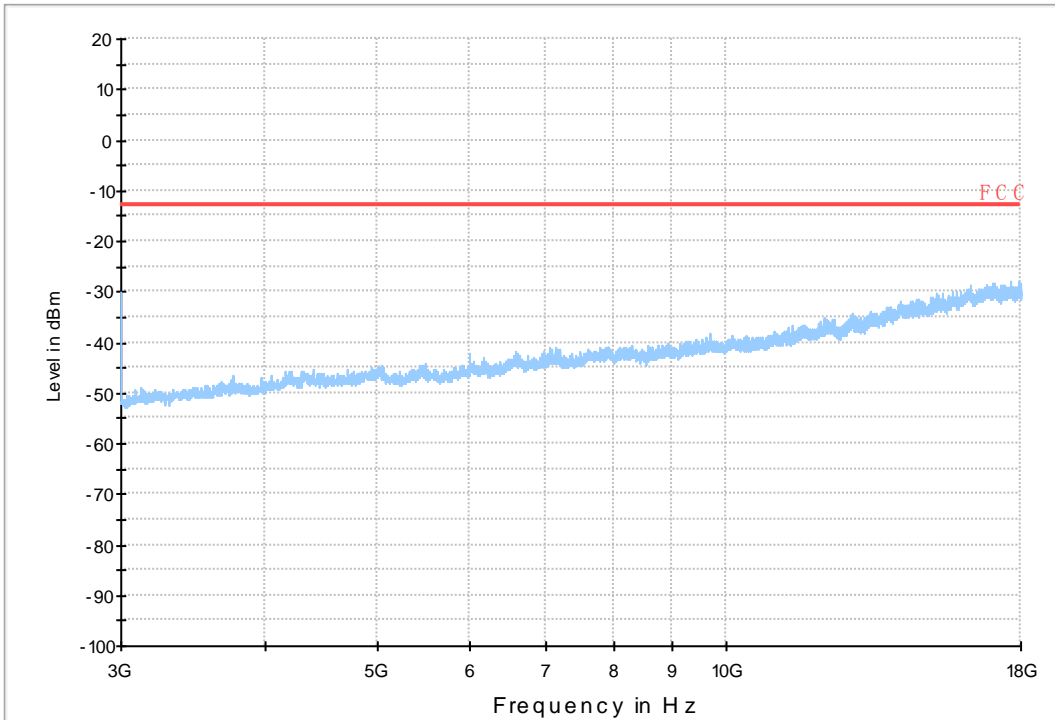

9kHz~150kHz, VBW = 200Hz, VBW = 600 Hz, Detector: PK

150kHz~30MHz, VBW = 9kHz, VBW = 30k Hz, Detector: PK

30MHz~1GHz, RBW = 100 kHz, VBW = 300 kHz. Detector: PK

Above 1GHz, RBW = 1 MHz, VBW = 3 MHz. Detector: PK

Part I - Test Plots

7.1 For LTE

7.1.1 Test Band = BAND2_ANT1

7.1.1.1 Test Bandwidth = 1.4

Copy of RSE-TX-DIRECTOR ABOVE 1.5G_L

Copy of RSE-TX-DIRECTOR ABOVE 1.5G_H

7.1.1.2 Test Bandwidth = 20

Copy of FCC PART24 LTE Band 2_L

Copy of FCC PART24 LTE Band 2_H

7.1.2 Test Band = BAND2_ANT2

7.1.2.1 Test Bandwidth = 1.4

Copy of RSE-TX-DIRECTOR ABOVE 1.5G_L

Copy of RSE-TX-DIRECTOR ABOVE 1.5G_H

7.1.2.2 Test Bandwidth = 20

Copy of FCC PART24 LTE Band 2_L