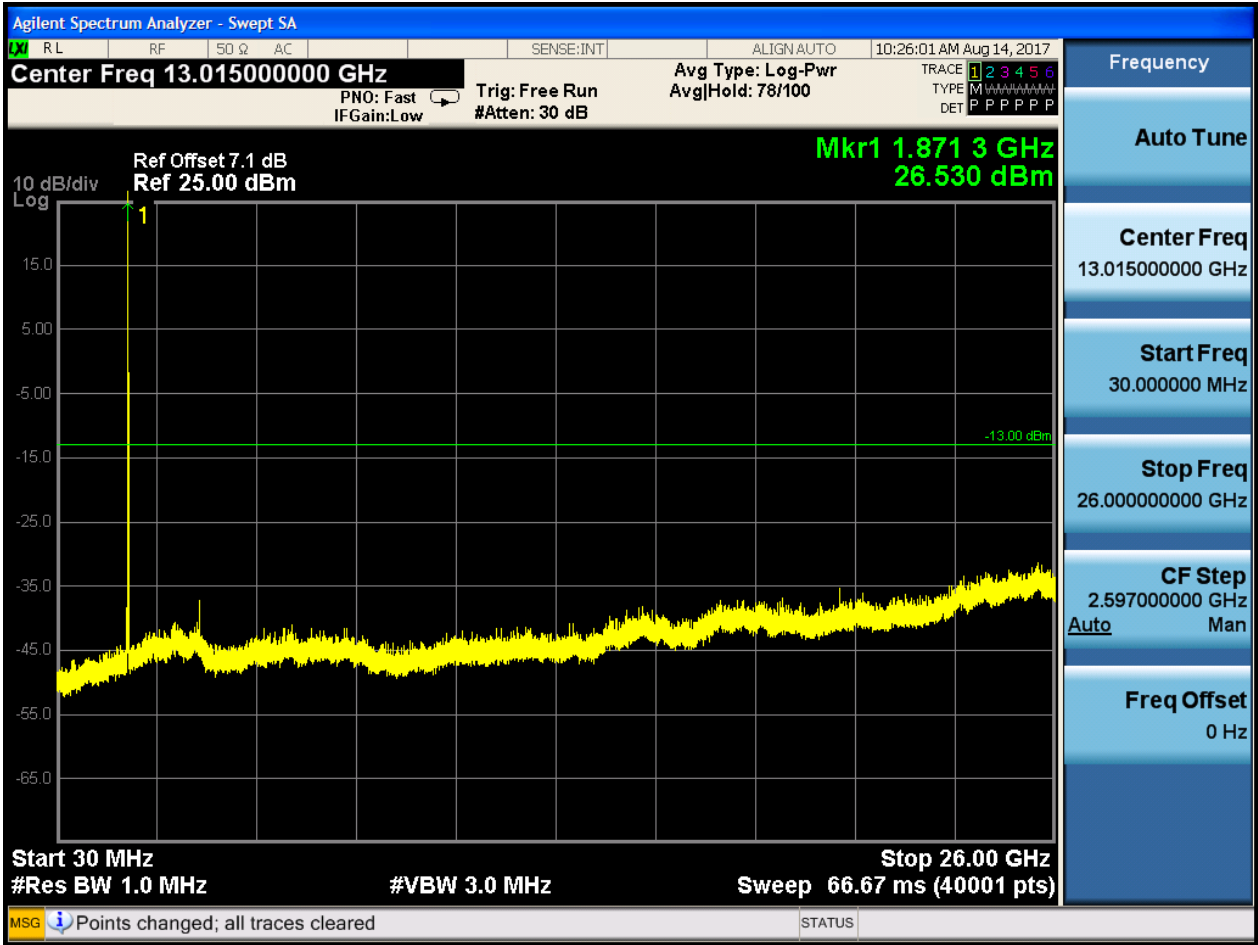

6.1.1.2.5.2 Test Channel = MCH

6.1.1.2.5.2.1 Test RB = RB1#0

6.1.1.2.5.3 Test Channel = HCH

6.1.1.2.5.3.1 Test RB = RB1#0

6.1.1.2.6 Test Bandwidth = 20

6.1.1.2.6.1 Test Channel = LCH

6.1.1.2.6.1.1 Test RB = RB1#0

6.1.1.2.6.2 Test Channel = MCH

6.1.1.2.6.2.1 Test RB = RB1#0

6.1.1.2.6.3 Test Channel = HCH

6.1.1.2.6.3.1 Test RB = RB1#0

7Appendix_G: Field Strength of Spurious Radiation

Note: We tested all modes, but the data presented below is the worst case.

9kHz~150kHz, VBW = 200Hz, VBW = 600 Hz, Detector: PK

150kHz~30MHz, VBW = 9kHz, VBW = 30k Hz, Detector: PK

30MHz~1GHz, RBW = 100 kHz, VBW = 300 kHz. Detector: PK

Above 1GHz, RBW = 1 MHz, VBW = 3 MHz. Detector: PK