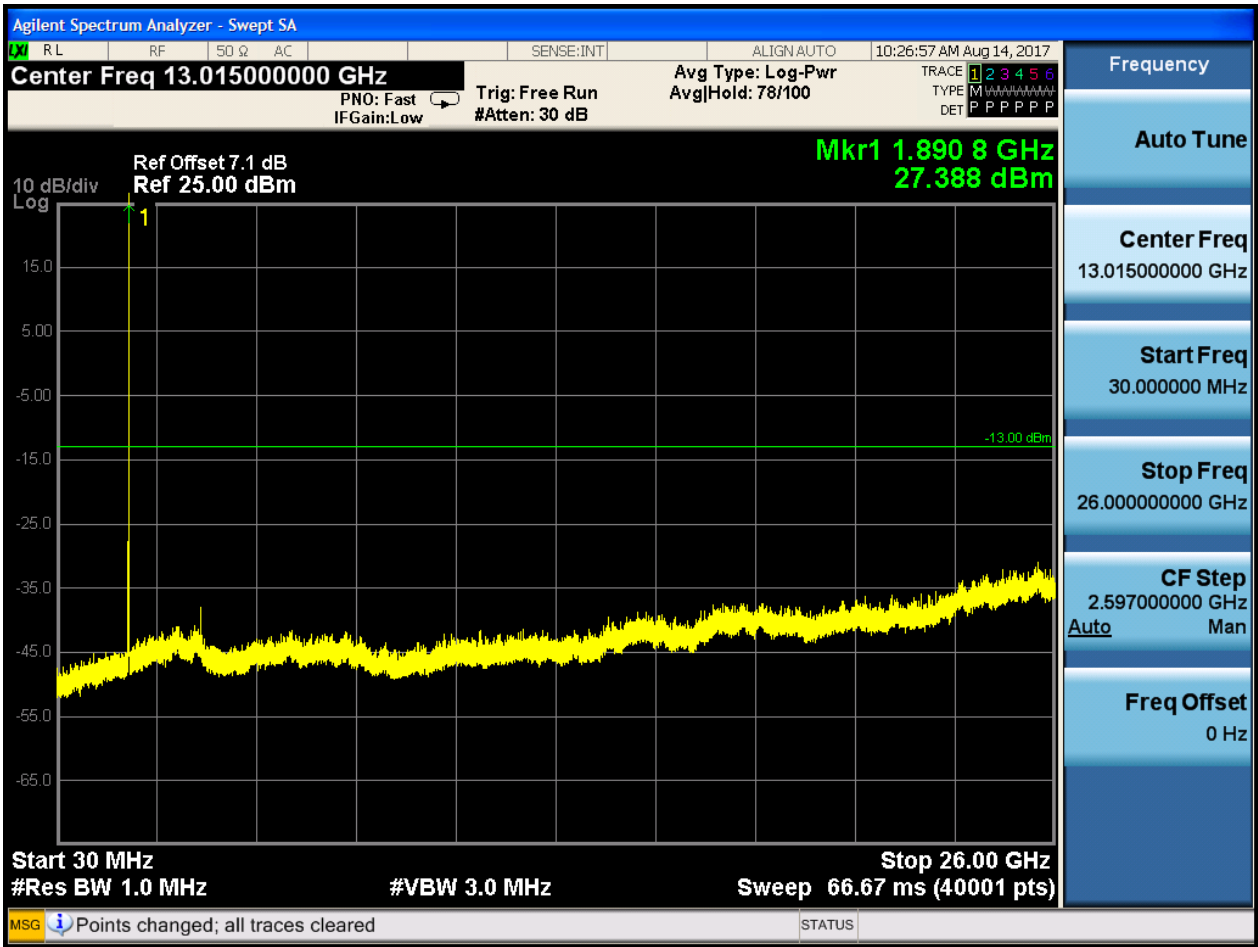

6.1.1.2.6.2 Test Channel = MCH

6.1.1.2.6.2.1 Test RB = RB1#0

6.1.1.2.6.3 Test Channel = HCH

6.1.1.2.6.3.1 Test RB = RB1#0

7Appendix_G: Field Strength of Spurious Radiation

Note: We tested all modes, but the data presented below is the worst case.

9kHz~150kHz, VBW = 200Hz, VBW = 600 Hz, Detector: PK

150kHz~30MHz, VBW = 9kHz, VBW = 30k Hz, Detector: PK

30MHz~1GHz, RBW = 100 kHz, VBW = 300 kHz. Detector: PK

Above 1GHz, RBW = 1 MHz, VBW = 3 MHz. Detector: PK