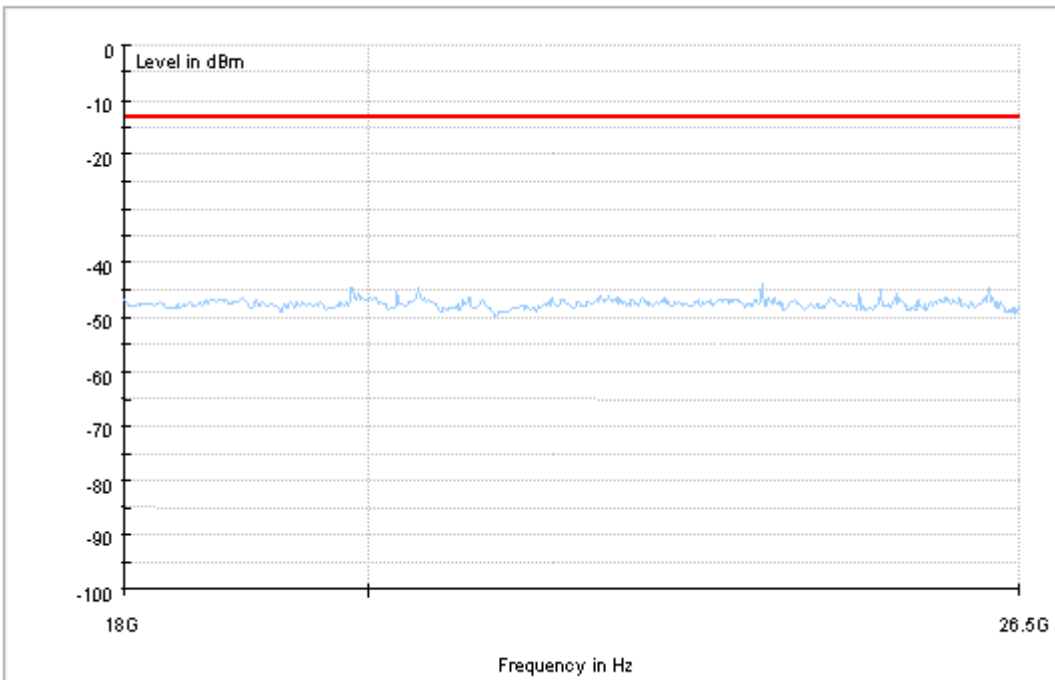

9kHz~150kHz, VBW = 200Hz, VBW = 600 Hz, Detector: PK

150kHz~30MHz, VBW = 9kHz, VBW = 30k Hz, Detector: PK

30MHz~1GHz, RBW = 100 kHz, VBW = 300 kHz. Detector: PK

Above 1GHz, RBW = 1 MHz, VBW = 3 MHz. Detector: PK

Part I - Test Plots

7.1 For LTE

7.1.1 Test Band = BAND2_ANT1

7.1.1.1 Test Bandwidth = 1.4

Copy of RSE-TX-DIRECTOR ABOVE 1.5G_L

Copy of RSE-TX-DIRECTOR ABOVE 1.5G_H

7.1.1.2 Test Bandwidth = 20

Copy of FCC PART24 LTE Band 2_L

Copy of FCC PART24 LTE Band 2_H

7.1.2 Test Band = BAND2_ANT2

7.1.2.1 Test Bandwidth = 1.4

Copy of RSE-TX-DIRECTOR ABOVE 1.5G_L

Copy of RSE-TX-DIRECTOR ABOVE 1.5G_H

7.1.2.2 Test Bandwidth = 20

Copy of FCC PART24 LTE Band 2_L