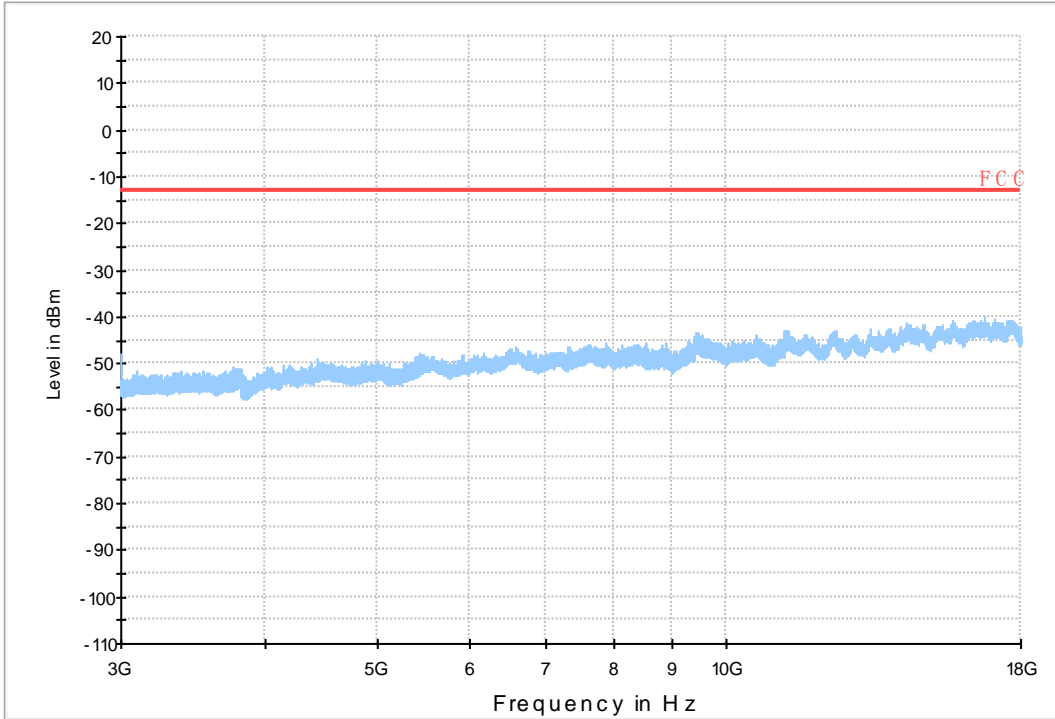

Part I - Test Plots

7.1 For LTE

7.1.1 Test Band = BAND2_ANT1

7.1.1.1 Test Bandwidth = 1.4

Copy of RSE-TX-DIRECTOR ABOVE 1.5G_L

Copy of RSE-TX-DIRECTOR ABOVE 1.5G_H

7.1.1.2 Test Bandwidth = 20

Copy of FCC PART24 LTE Band 2_L

Copy of FCC PART24 LTE Band 2_H

7.1.2 Test Band = BAND2_ANT2

7.1.2.1 Test Bandwidth = 1.4

Copy of RSE-TX-DIRECTOR ABOVE 1.5G_L

Copy of RSE-TX-DIRECTOR ABOVE 1.5G_H

7.1.2.2 Test Bandwidth = 20

Copy of FCC PART24 LTE Band 2_L

Copy of FCC PART24 LTE Band 2_H

8Appendix_H: Frequency Stability

8.1 For LTE

8.1.1 Frequency Error vs. Voltage:

Test Band	Test Mode	Test Bandwidth (MHz)	Test Channel	Test Temp.	Test Volt.	Freq. Error [Hz]	Freq. vs. rated [ppm]	Verdict
BAND2	LTE/TM1	1.4	LCH	TN	VL	-5.04	-0.00272	PASS
					VN	-2.82	-0.00152	PASS
					VH	-14.68	-0.00793	PASS
			MCH	TN	VL	4.51	0.0024	PASS
					VN	1.39	0.00074	PASS
					VH	1.70	0.0009	PASS
			HCH	TN	VL	-0.76	-0.0004	PASS
					VN	-4.01	-0.0021	PASS
					VH	17.98	0.00942	PASS
		3	LCH	TN	VL	-3.78	-0.00204	PASS
					VN	3.76	0.00203	PASS
					VH	0.17	0.00009	PASS
			MCH	TN	VL	-0.76	-0.0004	PASS
					VN	-3.48	-0.00185	PASS
					VH	-5.91	-0.00314	PASS
			HCH	TN	VL	2.96	0.00155	PASS
					VN	-0.89	-0.00047	PASS
					VH	-3.79	-0.00199	PASS
		5	LCH	TN	VL	-2.47	-0.00133	PASS
					VN	-1.13	-0.00061	PASS
					VH	2.37	0.00128	PASS
			MCH	TN	VL	-4.69	-0.00249	PASS
					VN	6.65	0.00354	PASS
					VH	-6.45	-0.00343	PASS
			HCH	TN	VL	0.63	0.00033	PASS
					VN	-2.62	-0.00137	PASS
					VH	-1.77	-0.00093	PASS
		10	LCH	TN	VL	0.33	0.00018	PASS
					VN	0.21	0.00011	PASS
					VH	1.00	0.00054	PASS