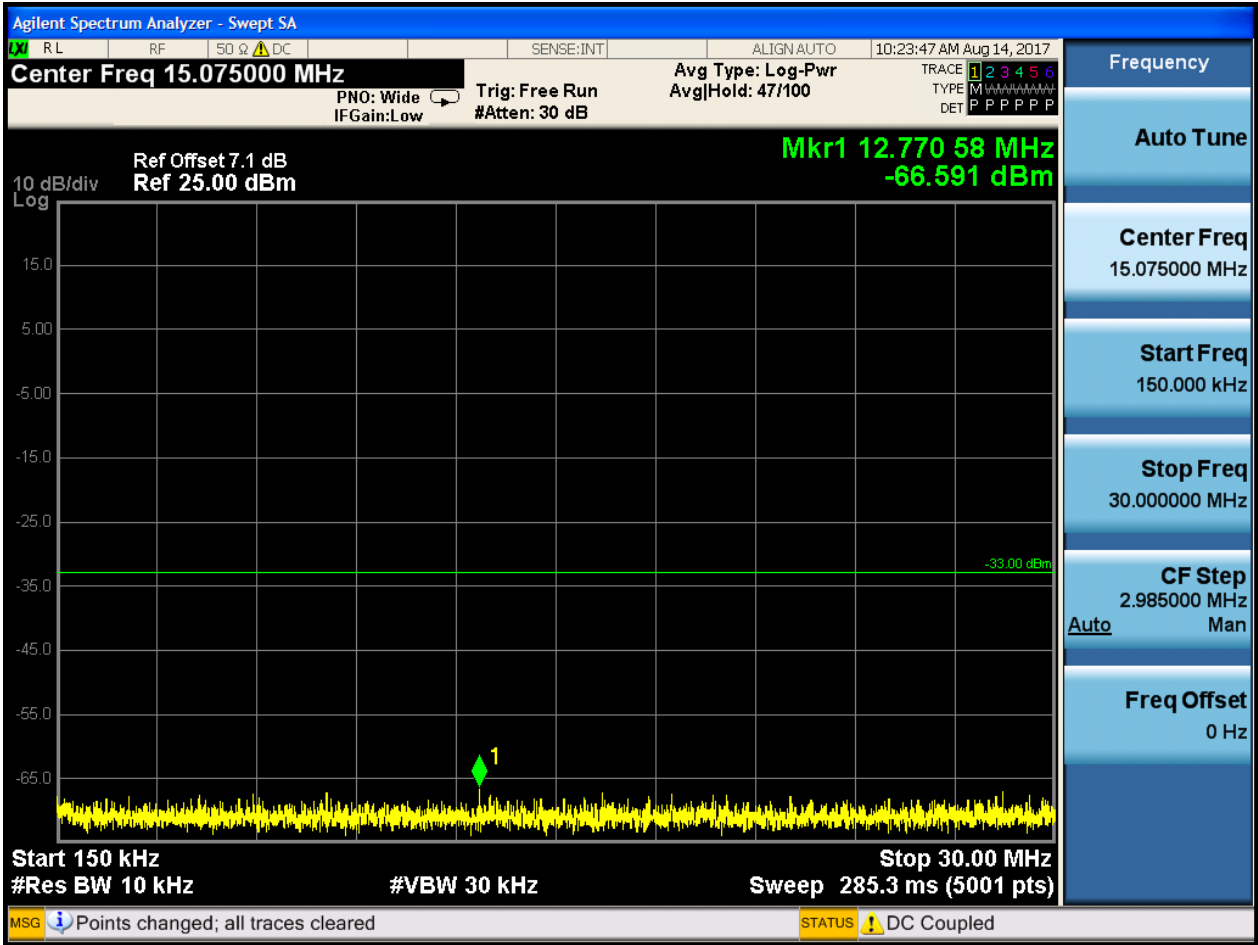

6.1.1.2.5.2 Test Channel = MCH

6.1.1.2.5.2.1 Test RB = RB1#0

6.1.1.2.5.3 Test Channel = HCH

6.1.1.2.5.3.1 Test RB = RB1#0

6.1.1.2.6 Test Bandwidth = 20

6.1.1.2.6.1 Test Channel = LCH

6.1.1.2.6.1.1 Test RB = RB1#0

6.1.1.2.6.2 Test Channel = MCH

6.1.1.2.6.2.1 Test RB = RB1#0

6.1.1.2.6.3 Test Channel = HCH

6.1.1.2.6.3.1 Test RB = RB1#0

7Appendix_G: Field Strength of Spurious Radiation

Note: We tested all modes, but the data presented below is the worst case.