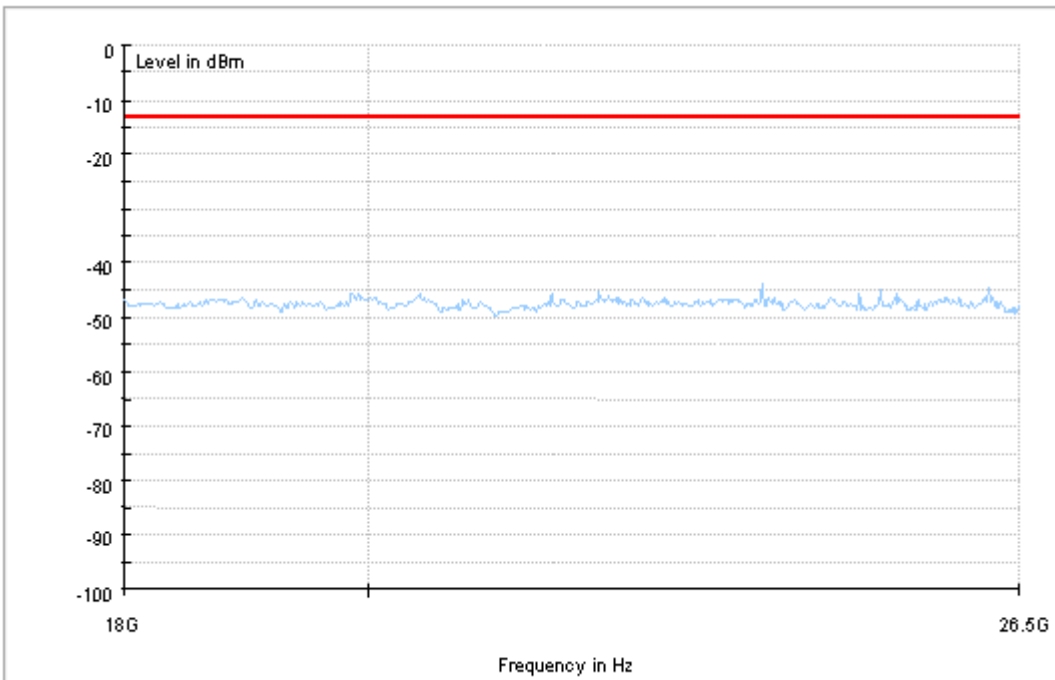

Part I - Test Plots

7.1 For LTE

7.1.1 Test Band = BAND2_ANT1

7.1.1.1 Test Bandwidth = 1.4

Copy of RSE-TX-DIRECTOR ABOVE 1.5G_L

Copy of RSE-TX-DIRECTOR ABOVE 1.5G_H

7.1.1.2 Test Bandwidth = 20

Copy of FCC PART24 LTE Band 2_L

Copy of FCC PART24 LTE Band 2_H

7.1.2 Test Band = BAND2_ANT2

7.1.2.1 Test Bandwidth = 1.4

Copy of RSE-TX-DIRECTOR ABOVE 1.5G_L

Copy of RSE-TX-DIRECTOR ABOVE 1.5G_H

7.1.2.2 Test Bandwidth = 20

Copy of FCC PART24 LTE Band 2_L

Copy of FCC PART24 LTE Band 2_H

8Appendix_H: Frequency Stability

8.1 For LTE

8.1.1 Frequency Error vs. Voltage:

Test Band	Test Mode	Test Bandwidth (MHz)	Test Channel	Test Temp.	Test Volt.	Freq. Error [Hz]	Freq. vs. rated [ppm]	Verdict
BAND2	LTE/TM1	1.4	LCH	TN	VL	-5.04	-0.00272	PASS
					VN	-2.82	-0.00152	PASS
					VH	-14.68	-0.00793	PASS
			MCH	TN	VL	4.51	0.0024	PASS
					VN	1.39	0.00074	PASS
					VH	1.70	0.0009	PASS
			HCH	TN	VL	-0.76	-0.0004	PASS
					VN	-4.01	-0.0021	PASS
					VH	17.98	0.00942	PASS
		3	LCH	TN	VL	-3.78	-0.00204	PASS
					VN	3.76	0.00203	PASS
					VH	0.17	0.00009	PASS
			MCH	TN	VL	-0.76	-0.0004	PASS
					VN	-3.48	-0.00185	PASS
					VH	-5.91	-0.00314	PASS
			HCH	TN	VL	2.96	0.00155	PASS
					VN	-0.89	-0.00047	PASS
					VH	-3.79	-0.00199	PASS
		5	LCH	TN	VL	-2.47	-0.00133	PASS
					VN	-1.13	-0.00061	PASS
					VH	2.37	0.00128	PASS
			MCH	TN	VL	-4.69	-0.00249	PASS
					VN	6.65	0.00354	PASS
					VH	-6.45	-0.00343	PASS
			HCH	TN	VL	0.63	0.00033	PASS
					VN	-2.62	-0.00137	PASS
					VH	-1.77	-0.00093	PASS
		10	LCH	TN	VL	0.33	0.00018	PASS
					VN	0.21	0.00011	PASS
					VH	1.00	0.00054	PASS