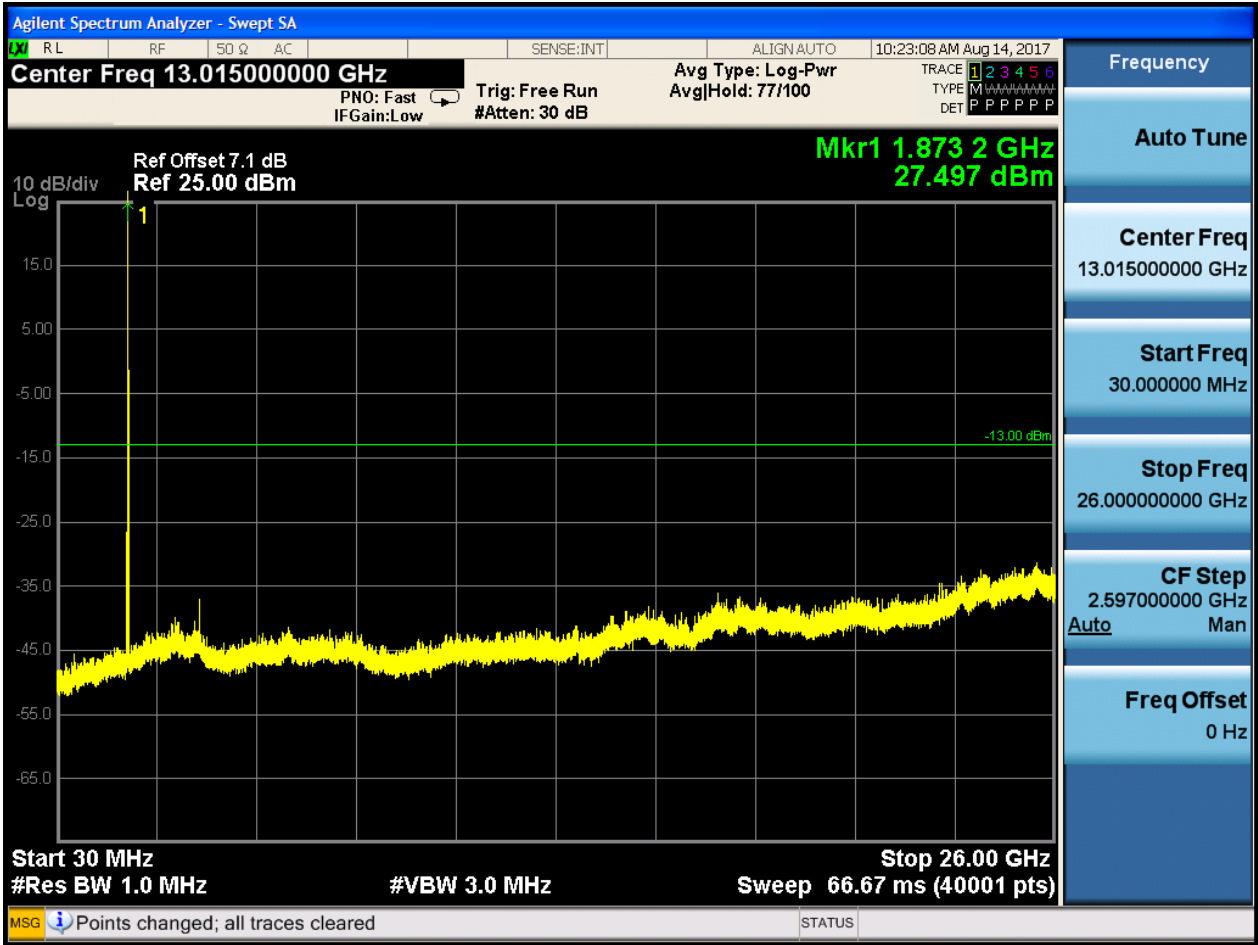

6.1.1.2.5.2 Test Channel = MCH

6.1.1.2.5.2.1 Test RB = RB1#0

6.1.1.2.5.3 Test Channel = HCH

6.1.1.2.5.3.1 Test RB = RB1#0

6.1.1.2.6 Test Bandwidth = 20

6.1.1.2.6.1 Test Channel = LCH

6.1.1.2.6.1.1 Test RB = RB1#0

6.1.1.2.6.2 Test Channel = MCH

6.1.1.2.6.2.1 Test RB = RB1#0

6.1.1.2.6.3 Test Channel = HCH

6.1.1.2.6.3.1 Test RB = RB1#0

7Appendix_G: Field Strength of Spurious Radiation

Note: We tested all modes, but the data presented below is the worst case.

9kHz~150kHz, VBW = 200Hz, VBW = 600 Hz, Detector: PK

150kHz~30MHz, VBW = 9kHz, VBW = 30k Hz, Detector: PK

30MHz~1GHz, RBW = 100 kHz, VBW = 300 kHz. Detector: PK

Above 1GHz, RBW = 1 MHz, VBW = 3 MHz. Detector: PK