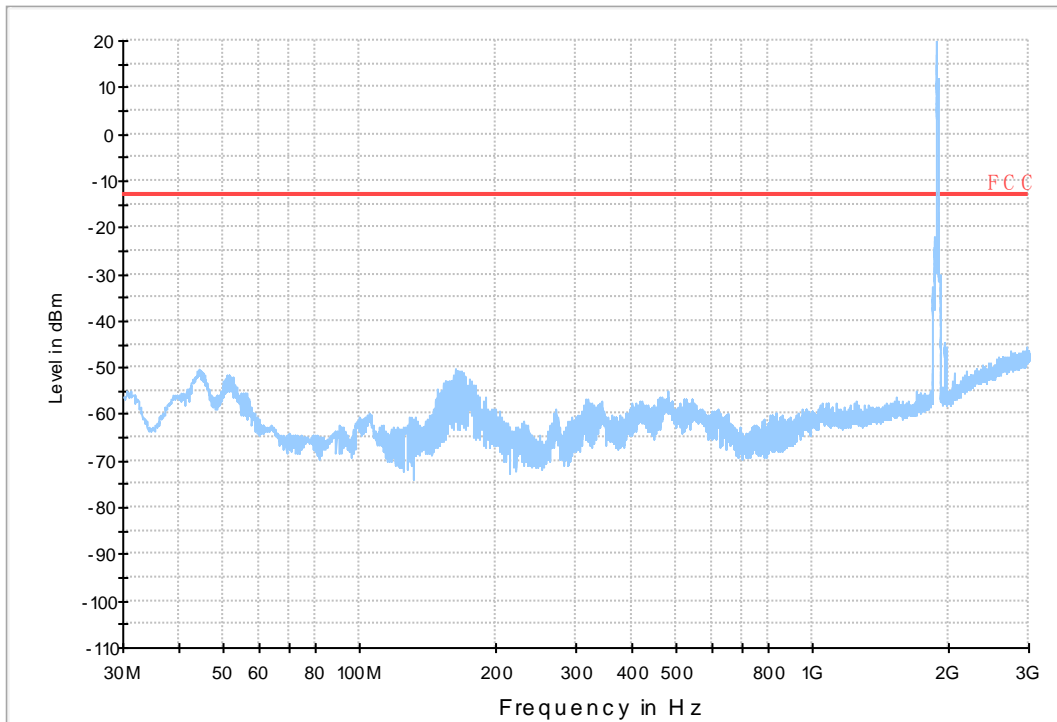

Part I - Test Plots

7.1 For LTE

7.1.1 Test Band = BAND2_ANT1

7.1.1.1 Test Bandwidth = 1.4

Copy of RSE-TX-DIRECTOR ABOVE 1.5G_L

Copy of RSE-TX-DIRECTOR ABOVE 1.5G_H

7.1.1.2 Test Bandwidth = 20

Copy of FCC PART24 LTE Band 2_L

Copy of FCC PART24 LTE Band 2_H

7.1.2 Test Band = BAND2_ANT2

7.1.2.1 Test Bandwidth = 1.4

Copy of RSE-TX-DIRECTOR ABOVE 1.5G_L

Copy of RSE-TX-DIRECTOR ABOVE 1.5G_H

7.1.2.2 Test Bandwidth = 20

Copy of FCC PART24 LTE Band 2_L

Copy of FCC PART24 LTE Band 2_H

8Appendix_H: Frequency Stability

8.1 For LTE

8.1.1 Frequency Error vs. Voltage:

Test Band	Test Mode	Test Bandwidth (MHz)	Test Channel	Test Temp.	Test Volt.	Freq. Error [Hz]	Freq. vs. rated [ppm]	Verdict
BAND2	LTE/TM1	1.4	LCH	TN	VL	-5.04	-0.00272	PASS
					VN	-2.82	-0.00152	PASS
					VH	-14.68	-0.00793	PASS
			MCH	TN	VL	4.51	0.0024	PASS
					VN	1.39	0.00074	PASS
					VH	1.70	0.0009	PASS
			HCH	TN	VL	-0.76	-0.0004	PASS
					VN	-4.01	-0.0021	PASS
					VH	17.98	0.00942	PASS
		3	LCH	TN	VL	-3.78	-0.00204	PASS
					VN	3.76	0.00203	PASS
					VH	0.17	0.00009	PASS
			MCH	TN	VL	-0.76	-0.0004	PASS
					VN	-3.48	-0.00185	PASS
					VH	-5.91	-0.00314	PASS
			HCH	TN	VL	2.96	0.00155	PASS
					VN	-0.89	-0.00047	PASS
					VH	-3.79	-0.00199	PASS
		5	LCH	TN	VL	-2.47	-0.00133	PASS
					VN	-1.13	-0.00061	PASS
					VH	2.37	0.00128	PASS
			MCH	TN	VL	-4.69	-0.00249	PASS
					VN	6.65	0.00354	PASS
					VH	-6.45	-0.00343	PASS
			HCH	TN	VL	0.63	0.00033	PASS
					VN	-2.62	-0.00137	PASS
					VH	-1.77	-0.00093	PASS
		10	LCH	TN	VL	0.33	0.00018	PASS
					VN	0.21	0.00011	PASS
					VH	1.00	0.00054	PASS