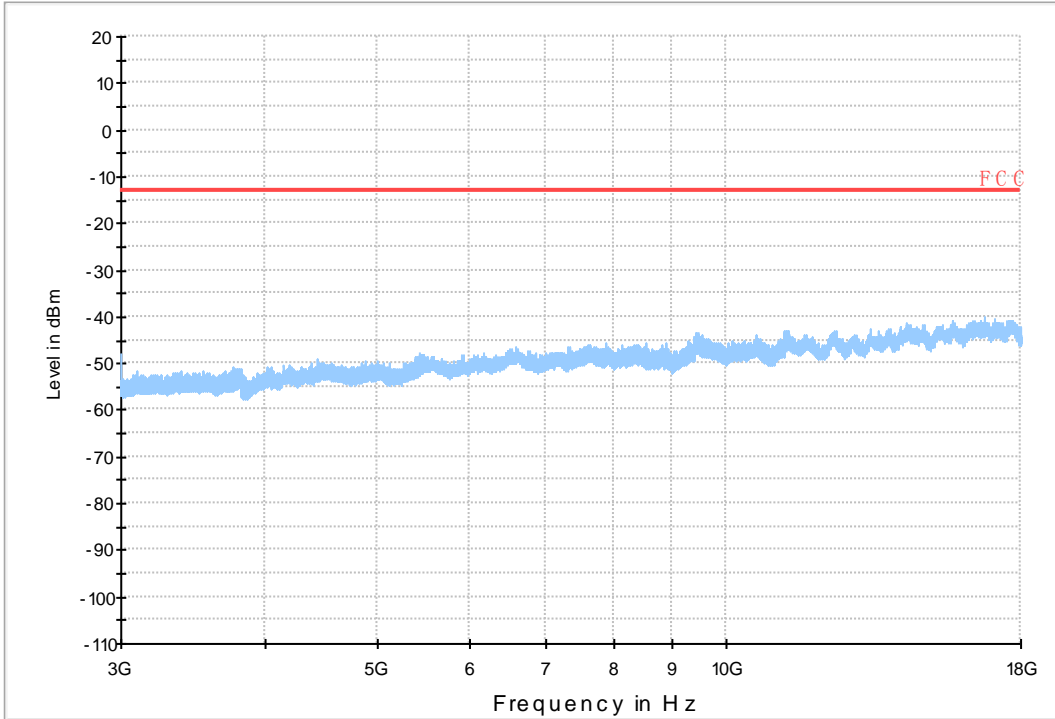

9kHz~150kHz, VBW = 200Hz, VBW = 600 Hz, Detector: PK

150kHz~30MHz, VBW = 9kHz, VBW = 30k Hz, Detector: PK

30MHz~1GHz, RBW = 100 kHz, VBW = 300 kHz. Detector: PK

Above 1GHz, RBW = 1 MHz, VBW = 3 MHz. Detector: PK

Part I - Test Plots

7.1 For LTE

7.1.1 Test Band = BAND2_ANT1

7.1.1.1 Test Bandwidth = 1.4

Copy of RSE-TX-DIRECTOR ABOVE 1.5G_L

Copy of RSE-TX-DIRECTOR ABOVE 1.5G_H

7.1.1.2 Test Bandwidth = 20

Copy of FCC PART24 LTE Band 2_L

Copy of FCC PART24 LTE Band 2_H

7.1.2 Test Band = BAND2_ANT2

7.1.2.1 Test Bandwidth = 1.4

Copy of RSE-TX-DIRECTOR ABOVE 1.5G_L

Copy of RSE-TX-DIRECTOR ABOVE 1.5G_H

7.1.2.2 Test Bandwidth = 20

Copy of FCC PART24 LTE Band 2_L