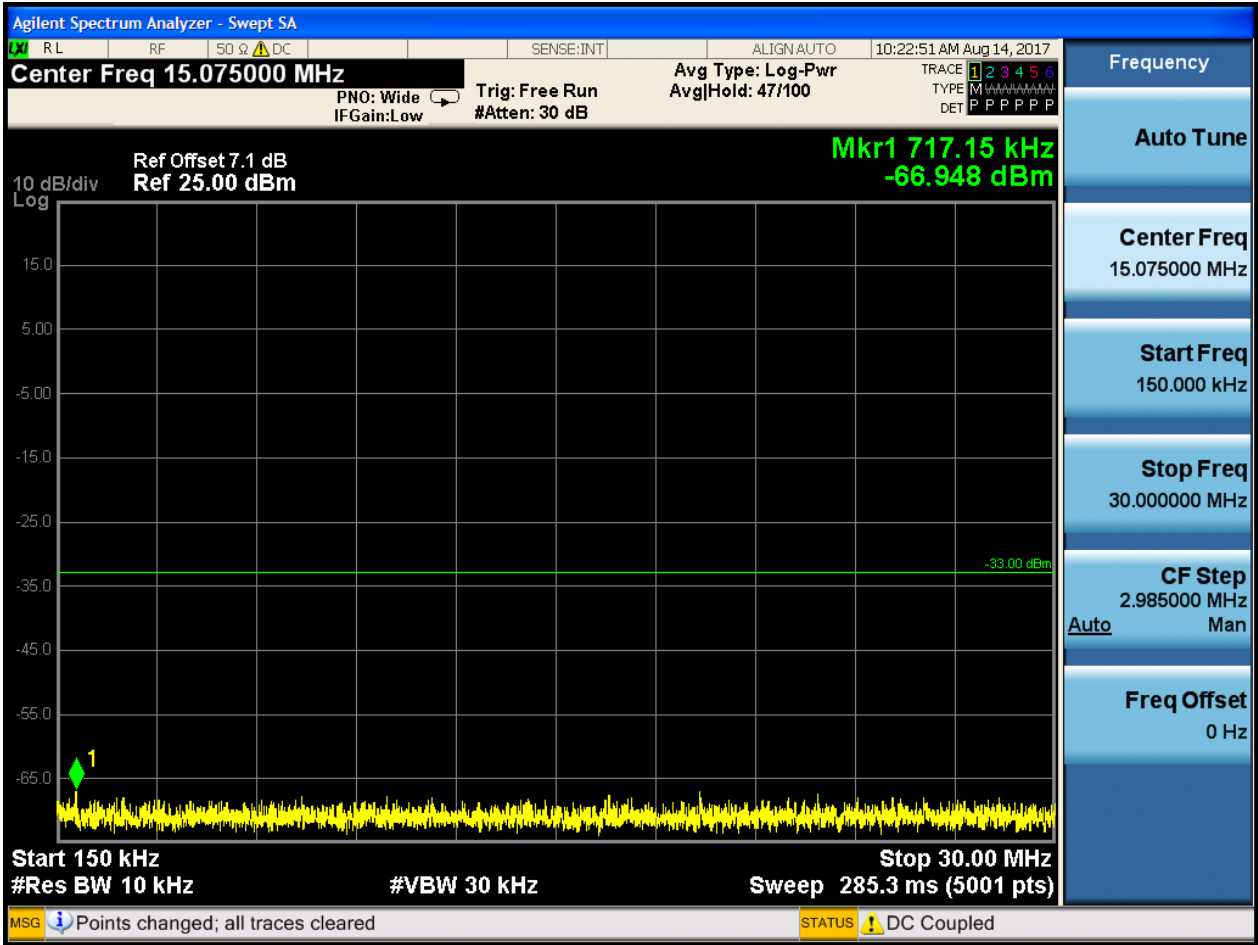

6.1.1.2.5.2 Test Channel = MCH

6.1.1.2.5.2.1 Test RB = RB1#0

6.1.1.2.5.3 Test Channel = HCH

6.1.1.2.5.3.1 Test RB = RB1#0

6.1.1.2.6 Test Bandwidth = 20

6.1.1.2.6.1 Test Channel = LCH

6.1.1.2.6.1.1 Test RB = RB1#0

6.1.1.2.6.2 Test Channel = MCH

6.1.1.2.6.2.1 Test RB = RB1#0

6.1.1.2.6.3 Test Channel = HCH

6.1.1.2.6.3.1 Test RB = RB1#0

7Appendix_G: Field Strength of Spurious Radiation

Note: We tested all modes, but the data presented below is the worst case.

9kHz~150kHz, VBW = 200Hz, VBW = 600 Hz, Detector: PK

150kHz~30MHz, VBW = 9kHz, VBW = 30k Hz, Detector: PK

30MHz~1GHz, RBW = 100 kHz, VBW = 300 kHz. Detector: PK

Above 1GHz, RBW = 1 MHz, VBW = 3 MHz. Detector: PK