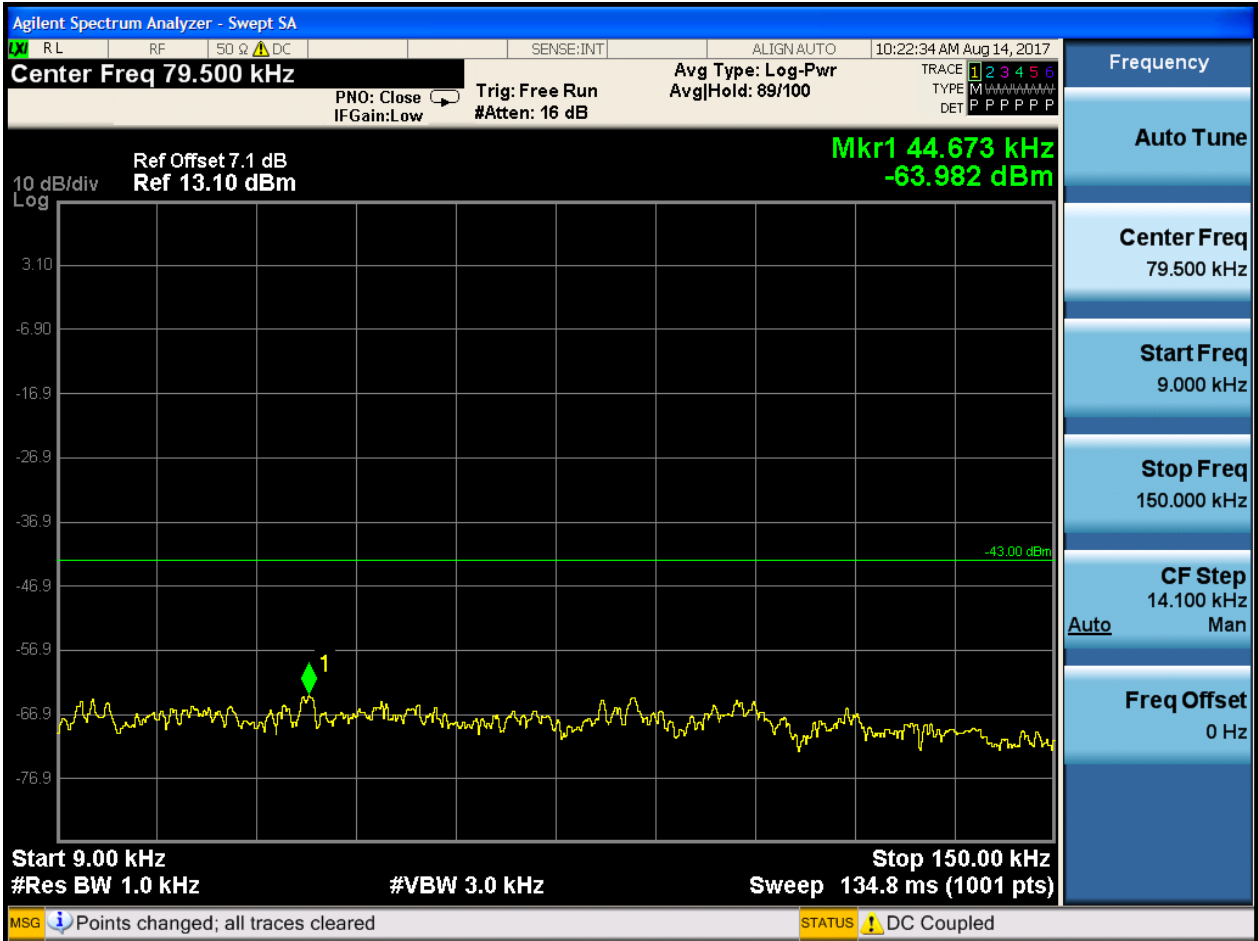

6.1.1.2.5.2 Test Channel = MCH

6.1.1.2.5.2.1 Test RB = RB1#0

6.1.1.2.5.3 Test Channel = HCH

6.1.1.2.5.3.1 Test RB = RB1#0

6.1.1.2.6 Test Bandwidth = 20

6.1.1.2.6.1 Test Channel = LCH

6.1.1.2.6.1.1 Test RB = RB1#0

6.1.1.2.6.2 Test Channel = MCH

6.1.1.2.6.2.1 Test RB = RB1#0

6.1.1.2.6.3 Test Channel = HCH

6.1.1.2.6.3.1 Test RB = RB1#0

7Appendix_G: Field Strength of Spurious Radiation

Note: We tested all modes, but the data presented below is the worst case.

9kHz~150kHz, VBW = 200Hz, VBW = 600 Hz, Detector: PK

150kHz~30MHz, VBW = 9kHz, VBW = 30k Hz, Detector: PK

30MHz~1GHz, RBW = 100 kHz, VBW = 300 kHz. Detector: PK

Above 1GHz, RBW = 1 MHz, VBW = 3 MHz. Detector: PK