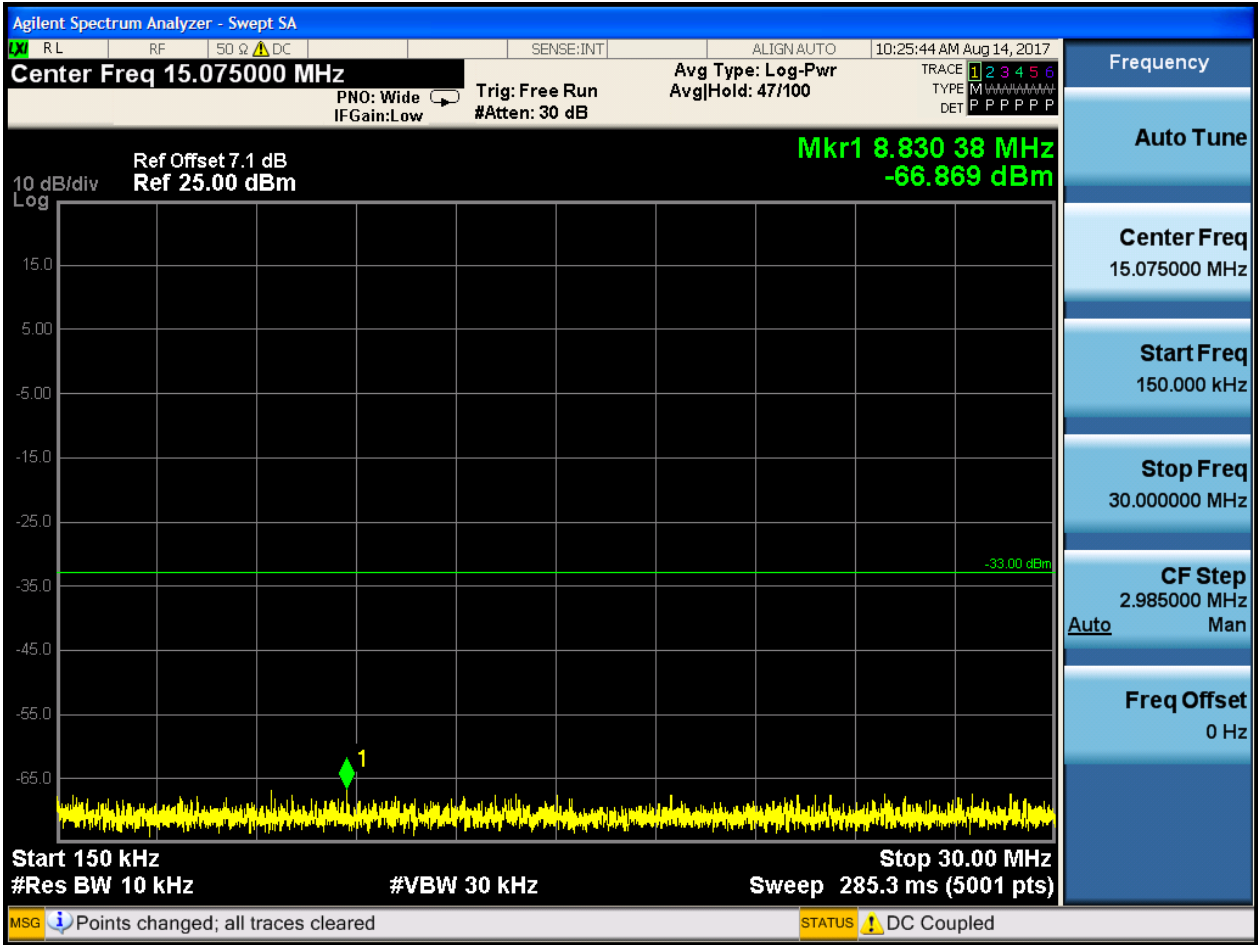

6.1.1.2.5.2 Test Channel = MCH

6.1.1.2.5.2.1 Test RB = RB1#0

6.1.1.2.5.3 Test Channel = HCH

6.1.1.2.5.3.1 Test RB = RB1#0

6.1.1.2.6 Test Bandwidth = 20

6.1.1.2.6.1 Test Channel = LCH

6.1.1.2.6.1.1 Test RB = RB1#0

6.1.1.2.6.2 Test Channel = MCH

6.1.1.2.6.2.1 Test RB = RB1#0

6.1.1.2.6.3 Test Channel = HCH

6.1.1.2.6.3.1 Test RB = RB1#0

7Appendix_G: Field Strength of Spurious Radiation

Note: We tested all modes, but the data presented below is the worst case.

9kHz~150kHz, VBW = 200Hz, VBW = 600 Hz, Detector: PK

150kHz~30MHz, VBW = 9kHz, VBW = 30k Hz, Detector: PK

30MHz~1GHz, RBW = 100 kHz, VBW = 300 kHz. Detector: PK

Above 1GHz, RBW = 1 MHz, VBW = 3 MHz. Detector: PK