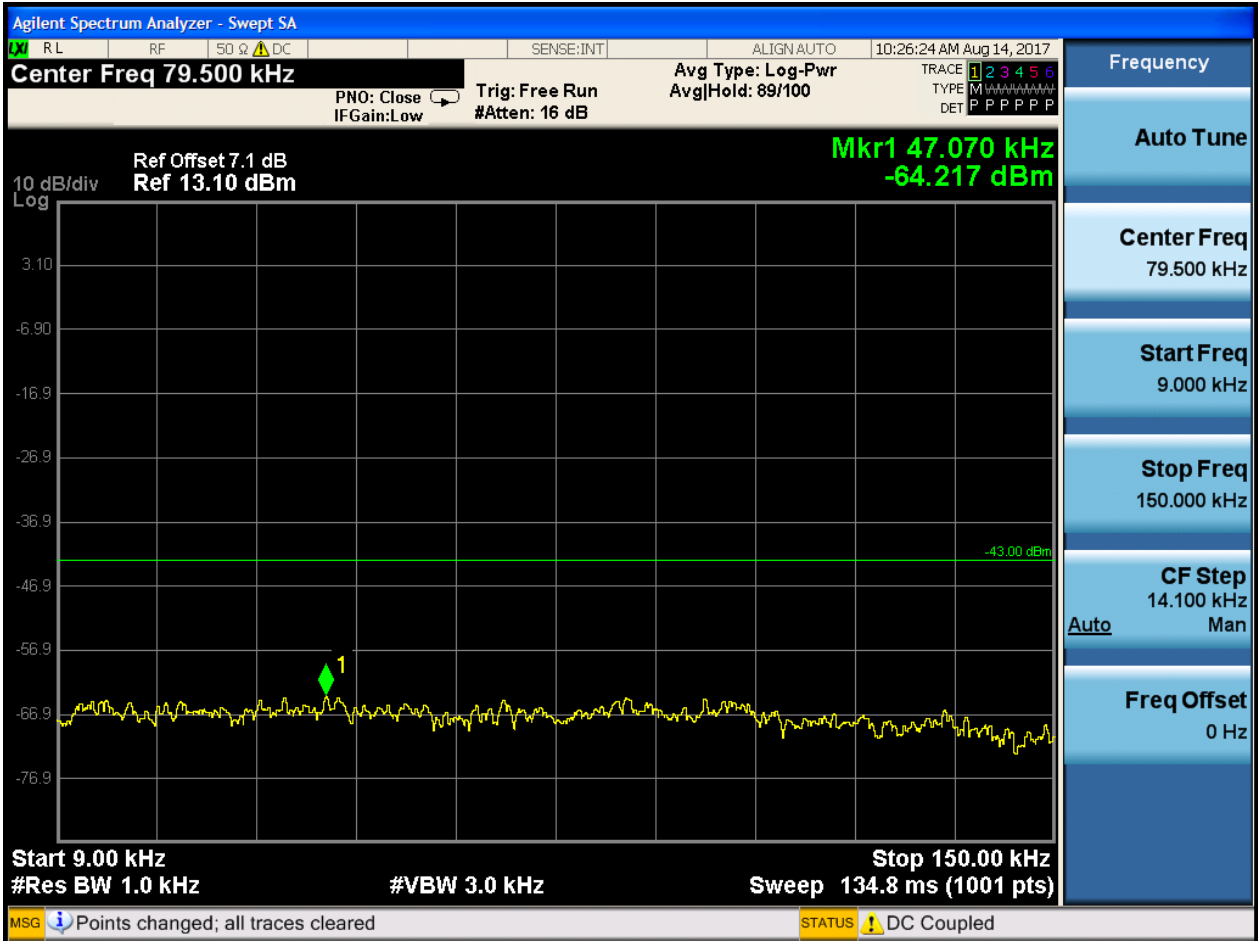

6.1.1.2.6.2 Test Channel = MCH

6.1.1.2.6.2.1 Test RB = RB1#0

6.1.1.2.6.3 Test Channel = HCH

6.1.1.2.6.3.1 Test RB = RB1#0

7Appendix_G: Field Strength of Spurious Radiation

Note: We tested all modes, but the data presented below is the worst case.

9kHz~150kHz, VBW = 200Hz, VBW = 600 Hz, Detector: PK

150kHz~30MHz, VBW = 9kHz, VBW = 30k Hz, Detector: PK

30MHz~1GHz, RBW = 100 kHz, VBW = 300 kHz. Detector: PK

Above 1GHz, RBW = 1 MHz, VBW = 3 MHz. Detector: PK

Part I - Test Plots

7.1 For LTE

7.1.1 Test Band = BAND2_ANT1

7.1.1.1 Test Bandwidth = 1.4

Copy of RSE-TX-DIRECTOR ABOVE 1.5G_L

Copy of RSE-TX-DIRECTOR ABOVE 1.5G_H

7.1.1.2 Test Bandwidth = 20

Copy of FCC PART24 LTE Band 2_L