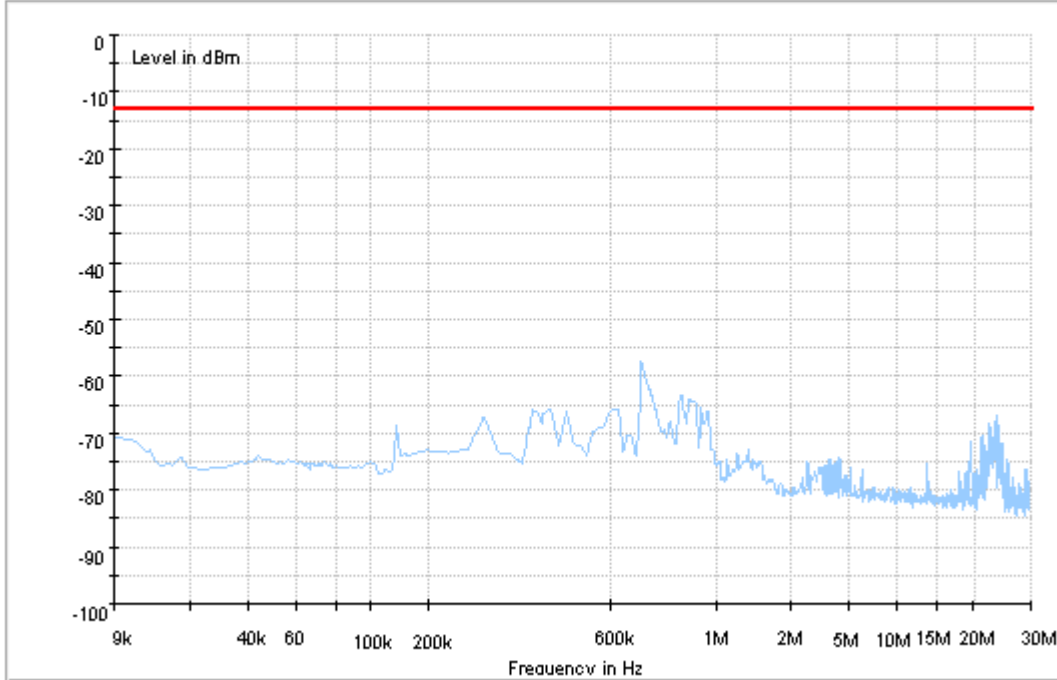

9kHz~150kHz, VBW = 200Hz, VBW = 600 Hz, Detector: PK

150kHz~30MHz, VBW = 9kHz, VBW = 30k Hz, Detector: PK

30MHz~1GHz, RBW = 100 kHz, VBW = 300 kHz. Detector: PK

Above 1GHz, RBW = 1 MHz, VBW = 3 MHz. Detector: PK

Part I - Test Plots

7.1 For LTE

7.1.1 Test Band = BAND2_ANT1

7.1.1.1 Test Bandwidth = 1.4

Copy of RSE-TX-DIRECTOR ABOVE 1.5G_L

Copy of RSE-TX-DIRECTOR ABOVE 1.5G_H

7.1.1.2 Test Bandwidth = 20

Copy of FCC PART24 LTE Band 2_L

Copy of FCC PART24 LTE Band 2_H

7.1.2 Test Band = BAND2_ANT2

7.1.2.1 Test Bandwidth = 1.4

Copy of RSE-TX-DIRECTOR ABOVE 1.5G_L

Copy of RSE-TX-DIRECTOR ABOVE 1.5G_H

7.1.2.2 Test Bandwidth = 20

Copy of FCC PART24 LTE Band 2_L