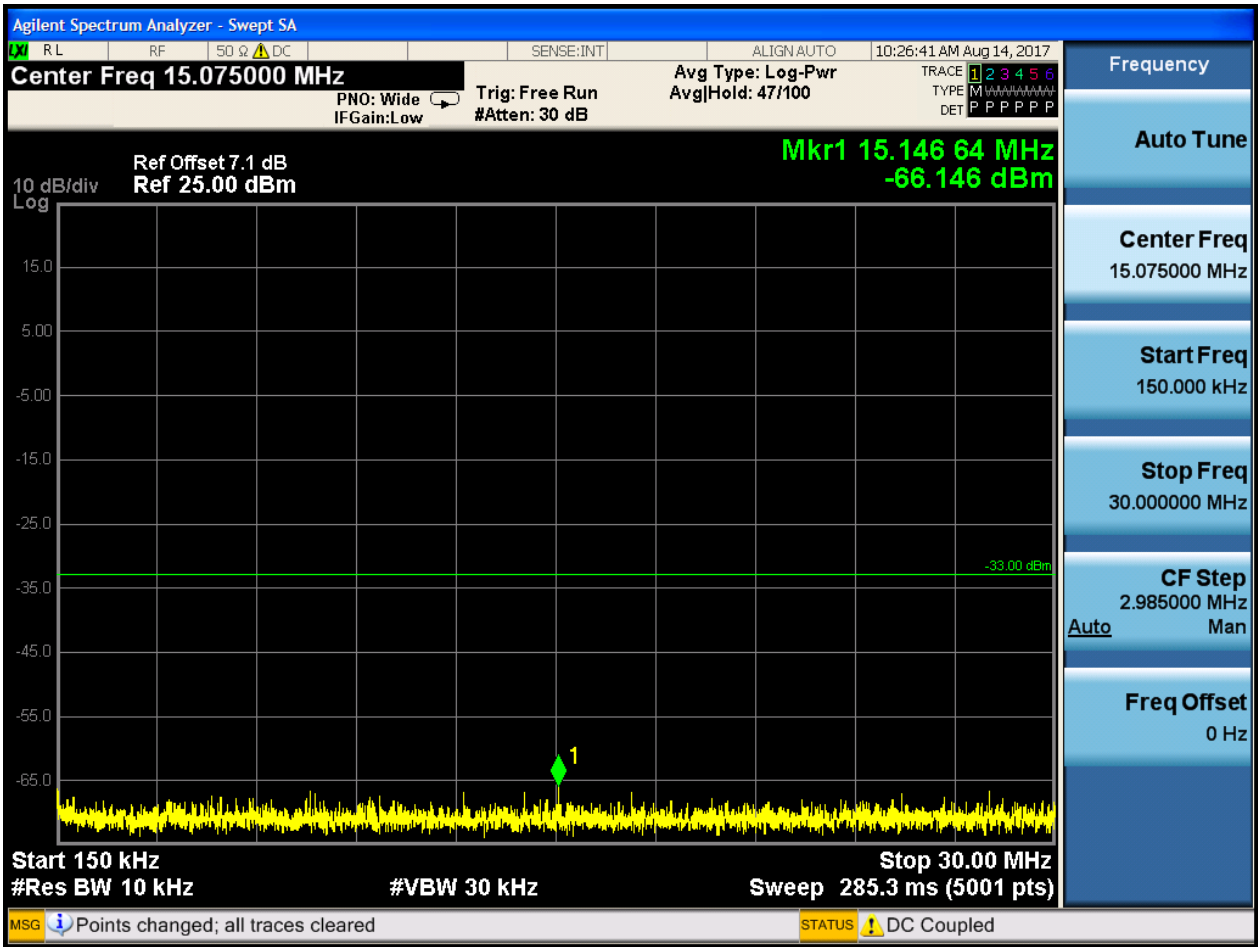

6.1.1.2.6.2 Test Channel = MCH

6.1.1.2.6.2.1 Test RB = RB1#0

6.1.1.2.6.3 Test Channel = HCH

6.1.1.2.6.3.1 Test RB = RB1#0

7Appendix_G: Field Strength of Spurious Radiation

Note: We tested all modes, but the data presented below is the worst case.

9kHz~150kHz, VBW = 200Hz, VBW = 600 Hz, Detector: PK

150kHz~30MHz, VBW = 9kHz, VBW = 30k Hz, Detector: PK

30MHz~1GHz, RBW = 100 kHz, VBW = 300 kHz. Detector: PK

Above 1GHz, RBW = 1 MHz, VBW = 3 MHz. Detector: PK