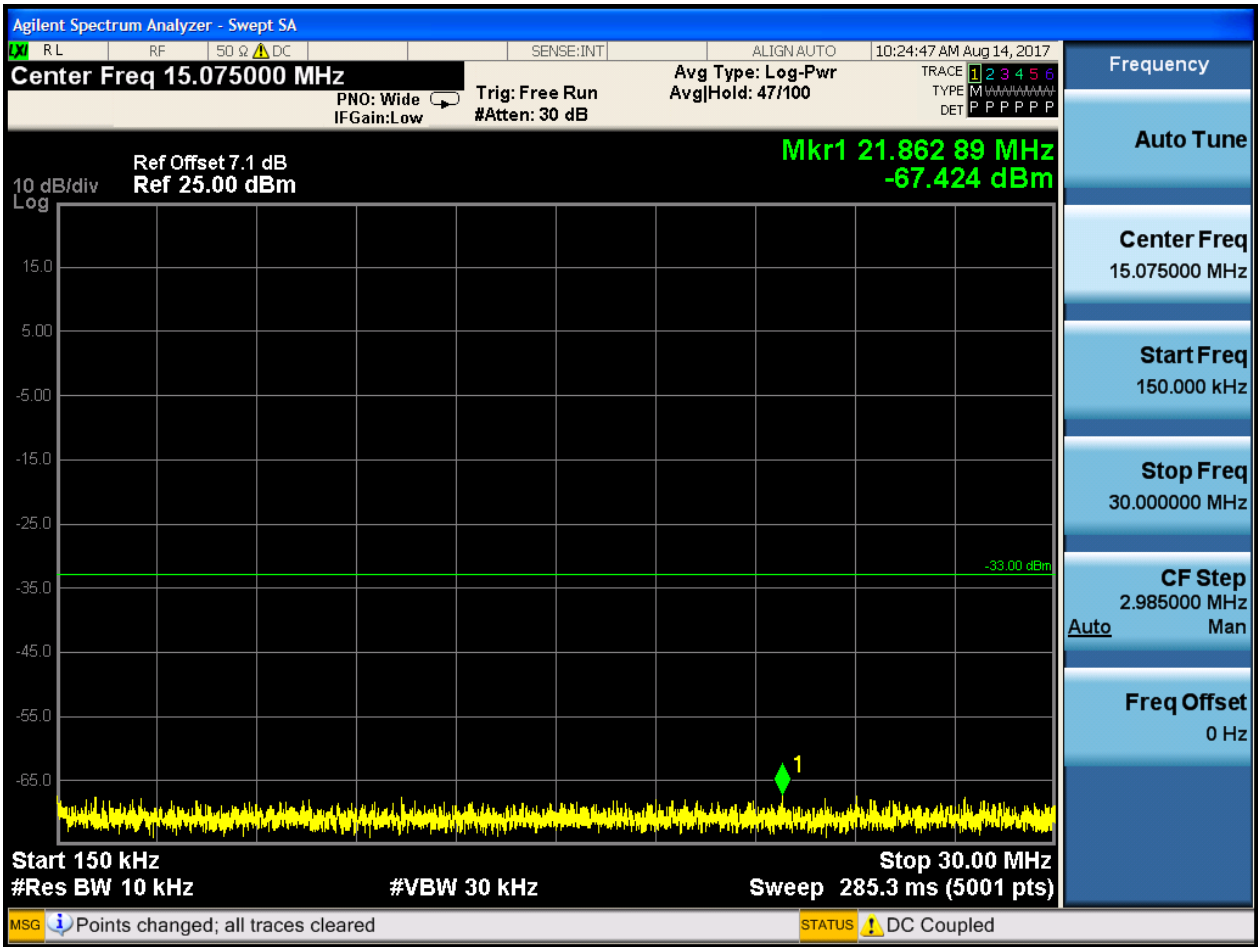

6.1.1.2.5.2 Test Channel = MCH

6.1.1.2.5.2.1 Test RB = RB1#0

6.1.1.2.5.3 Test Channel = HCH

6.1.1.2.5.3.1 Test RB = RB1#0

6.1.1.2.6 Test Bandwidth = 20

6.1.1.2.6.1 Test Channel = LCH

6.1.1.2.6.1.1 Test RB = RB1#0

6.1.1.2.6.2 Test Channel = MCH

6.1.1.2.6.2.1 Test RB = RB1#0

6.1.1.2.6.3 Test Channel = HCH

6.1.1.2.6.3.1 Test RB = RB1#0

7Appendix_G: Field Strength of Spurious Radiation

Note: We tested all modes, but the data presented below is the worst case.

9kHz~150kHz, VBW = 200Hz, VBW = 600 Hz, Detector: PK

150kHz~30MHz, VBW = 9kHz, VBW = 30k Hz, Detector: PK

30MHz~1GHz, RBW = 100 kHz, VBW = 300 kHz. Detector: PK

Above 1GHz, RBW = 1 MHz, VBW = 3 MHz. Detector: PK