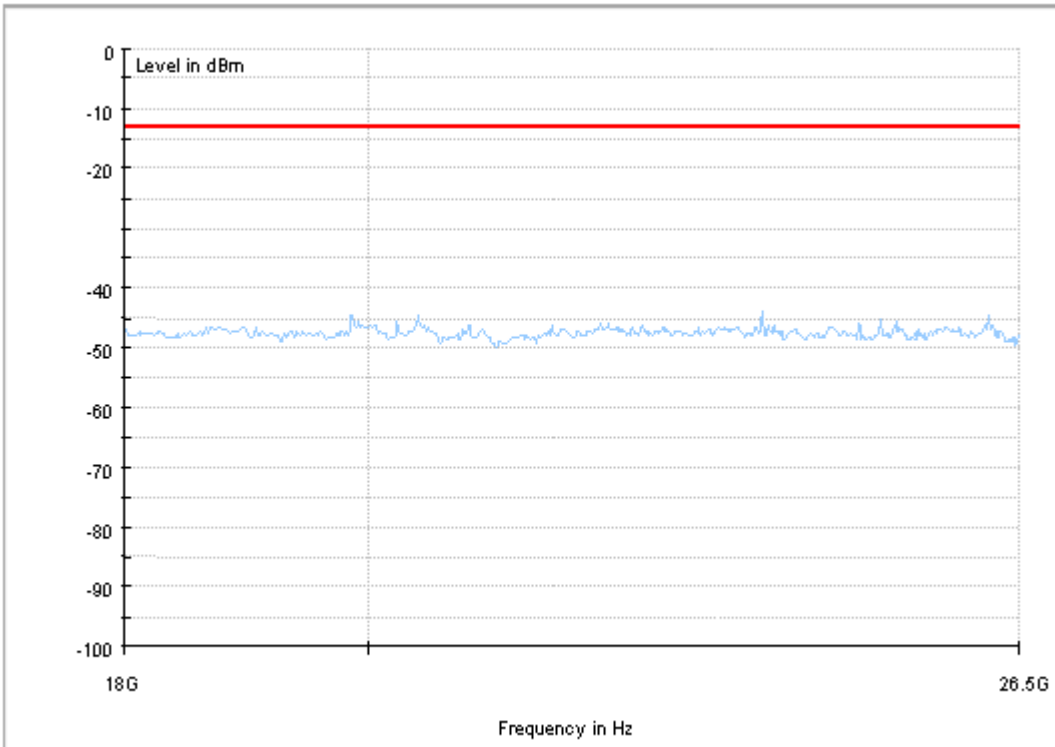

Part I - Test Plots

7.1 For LTE

7.1.1 Test Band = BAND2_ANT1

7.1.1.1 Test Bandwidth = 1.4

Copy of RSE-TX-DIRECTOR ABOVE 1.5G_L

Copy of RSE-TX-DIRECTOR ABOVE 1.5G_H

7.1.1.2 Test Bandwidth = 20

Copy of FCC PART24 LTE Band 2_L

Copy of FCC PART24 LTE Band 2_H

7.1.2 Test Band = BAND2_ANT2

7.1.2.1 Test Bandwidth = 1.4

Copy of RSE-TX-DIRECTOR ABOVE 1.5G_L

Copy of RSE-TX-DIRECTOR ABOVE 1.5G_H

7.1.2.2 Test Bandwidth = 20

Copy of FCC PART24 LTE Band 2_L

Copy of FCC PART24 LTE Band 2_H

8Appendix_H: Frequency Stability

8.1 For LTE

8.1.1 Frequency Error vs. Voltage:

Test Band	Test Mode	Test Bandwidth (MHz)	Test Channel	Test Temp.	Test Volt.	Freq. Error [Hz]	Freq. vs. rated [ppm]	Verdict
BAND2	LTE/TM1	1.4	LCH	TN	VL	-5.04	-0.00272	PASS
					VN	-2.82	-0.00152	PASS
					VH	-14.68	-0.00793	PASS
			MCH	TN	VL	4.51	0.0024	PASS
					VN	1.39	0.00074	PASS
					VH	1.70	0.0009	PASS
			HCH	TN	VL	-0.76	-0.0004	PASS
					VN	-4.01	-0.0021	PASS
					VH	17.98	0.00942	PASS
		3	LCH	TN	VL	-3.78	-0.00204	PASS
					VN	3.76	0.00203	PASS
					VH	0.17	0.00009	PASS
			MCH	TN	VL	-0.76	-0.0004	PASS
					VN	-3.48	-0.00185	PASS
					VH	-5.91	-0.00314	PASS
			HCH	TN	VL	2.96	0.00155	PASS
					VN	-0.89	-0.00047	PASS
					VH	-3.79	-0.00199	PASS
		5	LCH	TN	VL	-2.47	-0.00133	PASS
					VN	-1.13	-0.00061	PASS
					VH	2.37	0.00128	PASS
			MCH	TN	VL	-4.69	-0.00249	PASS
					VN	6.65	0.00354	PASS
					VH	-6.45	-0.00343	PASS
			HCH	TN	VL	0.63	0.00033	PASS
					VN	-2.62	-0.00137	PASS
					VH	-1.77	-0.00093	PASS
		10	LCH	TN	VL	0.33	0.00018	PASS
					VN	0.21	0.00011	PASS
					VH	1.00	0.00054	PASS