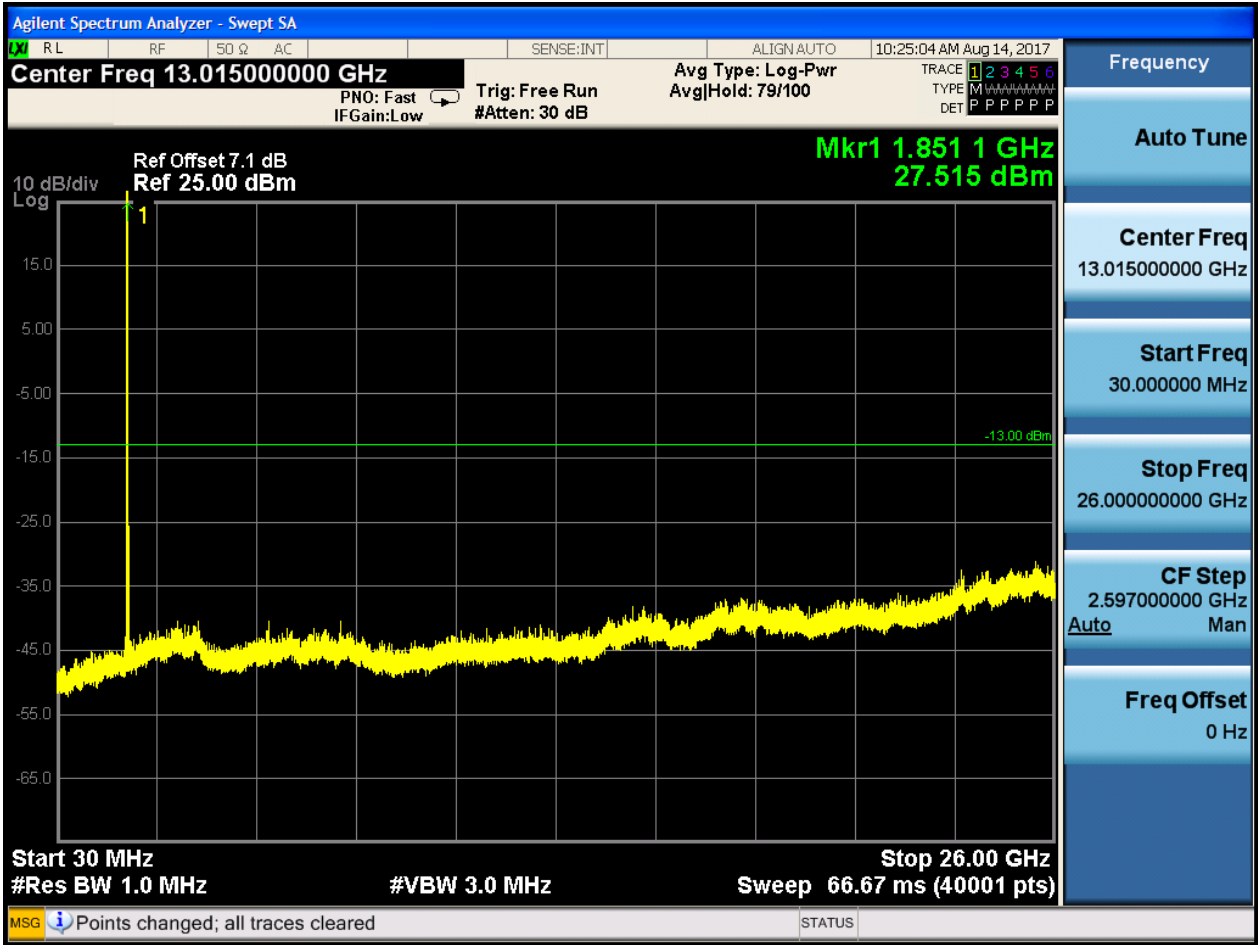

6.1.1.2.5.2 Test Channel = MCH

6.1.1.2.5.2.1 Test RB = RB1#0

6.1.1.2.5.3 Test Channel = HCH

6.1.1.2.5.3.1 Test RB = RB1#0

6.1.1.2.6 Test Bandwidth = 20

6.1.1.2.6.1 Test Channel = LCH

6.1.1.2.6.1.1 Test RB = RB1#0

6.1.1.2.6.2 Test Channel = MCH

6.1.1.2.6.2.1 Test RB = RB1#0

6.1.1.2.6.3 Test Channel = HCH

6.1.1.2.6.3.1 Test RB = RB1#0

7Appendix_G: Field Strength of Spurious Radiation

Note: We tested all modes, but the data presented below is the worst case.

9kHz~150kHz, VBW = 200Hz, VBW = 600 Hz, Detector: PK

150kHz~30MHz, VBW = 9kHz, VBW = 30k Hz, Detector: PK

30MHz~1GHz, RBW = 100 kHz, VBW = 300 kHz. Detector: PK

Above 1GHz, RBW = 1 MHz, VBW = 3 MHz. Detector: PK