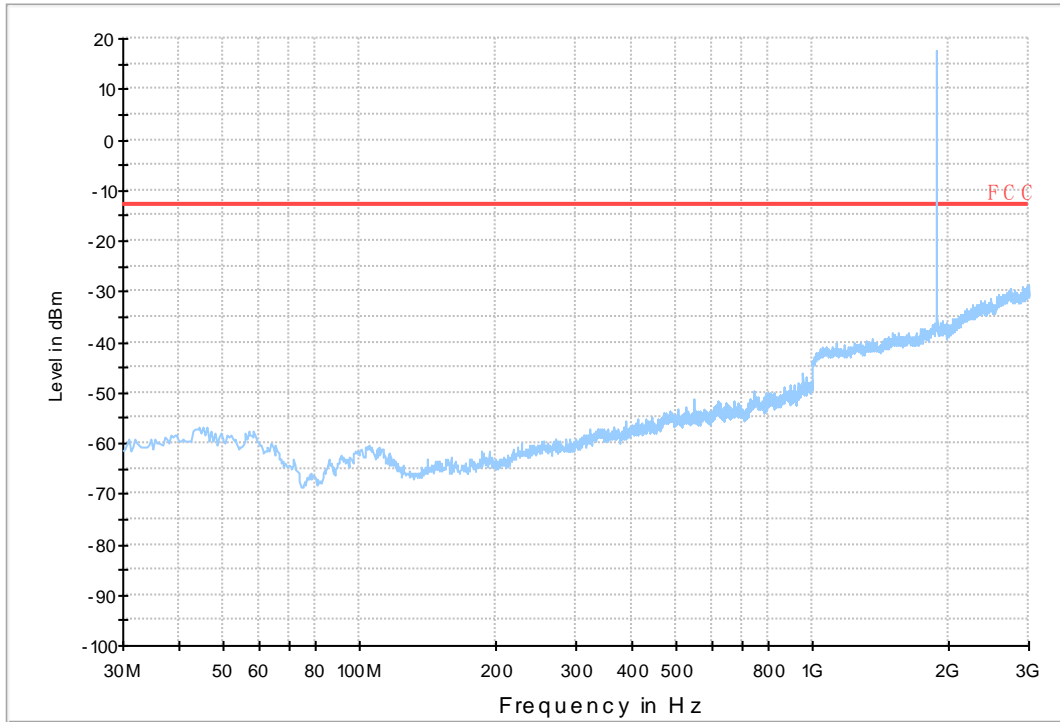

Part I - Test Plots

7.1 For LTE

7.1.1 Test Band = BAND2_ANT1

7.1.1.1 Test Bandwidth = 1.4

Copy of RSE-TX-DIRECTOR ABOVE 1.5G_L

Copy of RSE-TX-DIRECTOR ABOVE 1.5G_H

7.1.1.2 Test Bandwidth = 20

Copy of FCC PART24 LTE Band 2_L

Copy of FCC PART24 LTE Band 2_H

7.1.2 Test Band = BAND2_ANT2

7.1.2.1 Test Bandwidth = 1.4

Copy of RSE-TX-DIRECTOR ABOVE 1.5G_L

Copy of RSE-TX-DIRECTOR ABOVE 1.5G_H

7.1.2.2 Test Bandwidth = 20

Copy of FCC PART24 LTE Band 2_L

Copy of FCC PART24 LTE Band 2_H

8Appendix_H: Frequency Stability

8.1 For LTE

8.1.1 Frequency Error vs. Voltage:

Test Band	Test Mode	Test Bandwidth (MHz)	Test Channel	Test Temp.	Test Volt.	Freq. Error [Hz]	Freq. vs. rated [ppm]	Verdict
BAND2	LTE/TM1	1.4	LCH	TN	VL	-5.04	-0.00272	PASS
					VN	-2.82	-0.00152	PASS
					VH	-14.68	-0.00793	PASS
			MCH	TN	VL	4.51	0.0024	PASS
					VN	1.39	0.00074	PASS
					VH	1.70	0.0009	PASS
			HCH	TN	VL	-0.76	-0.0004	PASS
					VN	-4.01	-0.0021	PASS
					VH	17.98	0.00942	PASS
		3	LCH	TN	VL	-3.78	-0.00204	PASS
					VN	3.76	0.00203	PASS
					VH	0.17	0.00009	PASS
			MCH	TN	VL	-0.76	-0.0004	PASS
					VN	-3.48	-0.00185	PASS
					VH	-5.91	-0.00314	PASS
			HCH	TN	VL	2.96	0.00155	PASS
					VN	-0.89	-0.00047	PASS
					VH	-3.79	-0.00199	PASS
		5	LCH	TN	VL	-2.47	-0.00133	PASS
					VN	-1.13	-0.00061	PASS
					VH	2.37	0.00128	PASS
			MCH	TN	VL	-4.69	-0.00249	PASS
					VN	6.65	0.00354	PASS
					VH	-6.45	-0.00343	PASS
			HCH	TN	VL	0.63	0.00033	PASS
					VN	-2.62	-0.00137	PASS
					VH	-1.77	-0.00093	PASS
		10	LCH	TN	VL	0.33	0.00018	PASS
					VN	0.21	0.00011	PASS
					VH	1.00	0.00054	PASS