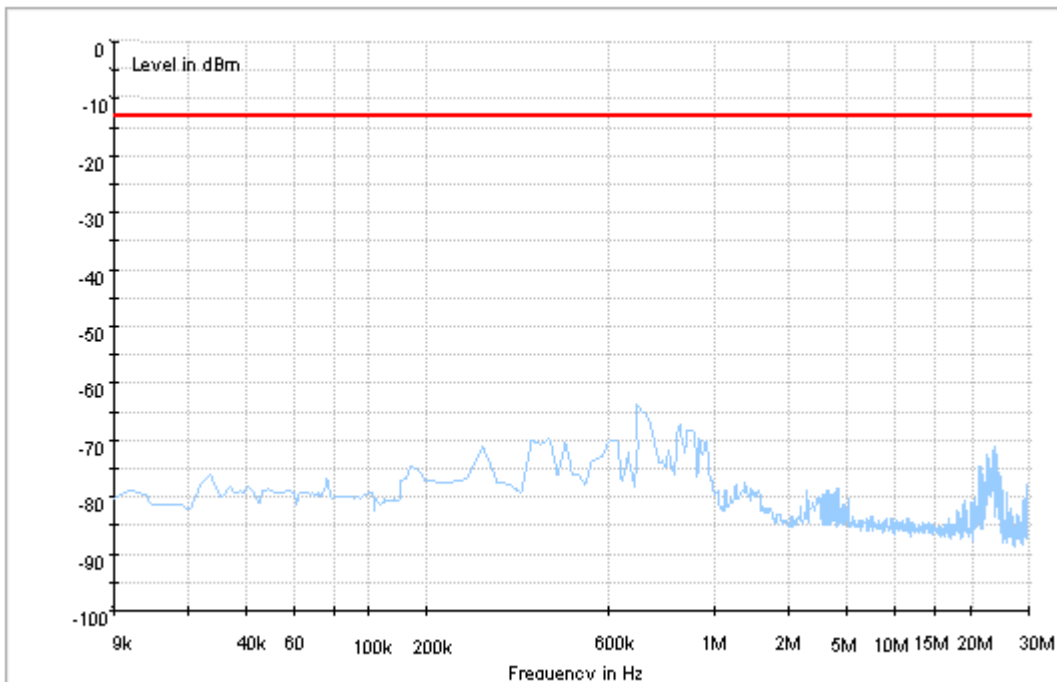

6.1.1.2.6.2 Test Channel = MCH

6.1.1.2.6.2.1 Test RB = RB1#0

6.1.1.2.6.3 Test Channel = HCH

6.1.1.2.6.3.1 Test RB = RB1#0

7Appendix_G: Field Strength of Spurious Radiation

Note: We tested all modes, but the data presented below is the worst case.

9kHz~150kHz, VBW = 200Hz, VBW = 600 Hz, Detector: PK

150kHz~30MHz, VBW = 9kHz, VBW = 30k Hz, Detector: PK

30MHz~1GHz, RBW = 100 kHz, VBW = 300 kHz. Detector: PK

Above 1GHz, RBW = 1 MHz, VBW = 3 MHz. Detector: PK

Part I - Test Plots

7.1 For LTE

7.1.1 Test Band = BAND2_ANT1

7.1.1.1 Test Bandwidth = 1.4

Copy of RSE-TX-DIRECTOR ABOVE 1.5G_L

Copy of RSE-TX-DIRECTOR ABOVE 1.5G_H

7.1.1.2 Test Bandwidth = 20

Copy of FCC PART24 LTE Band 2_L