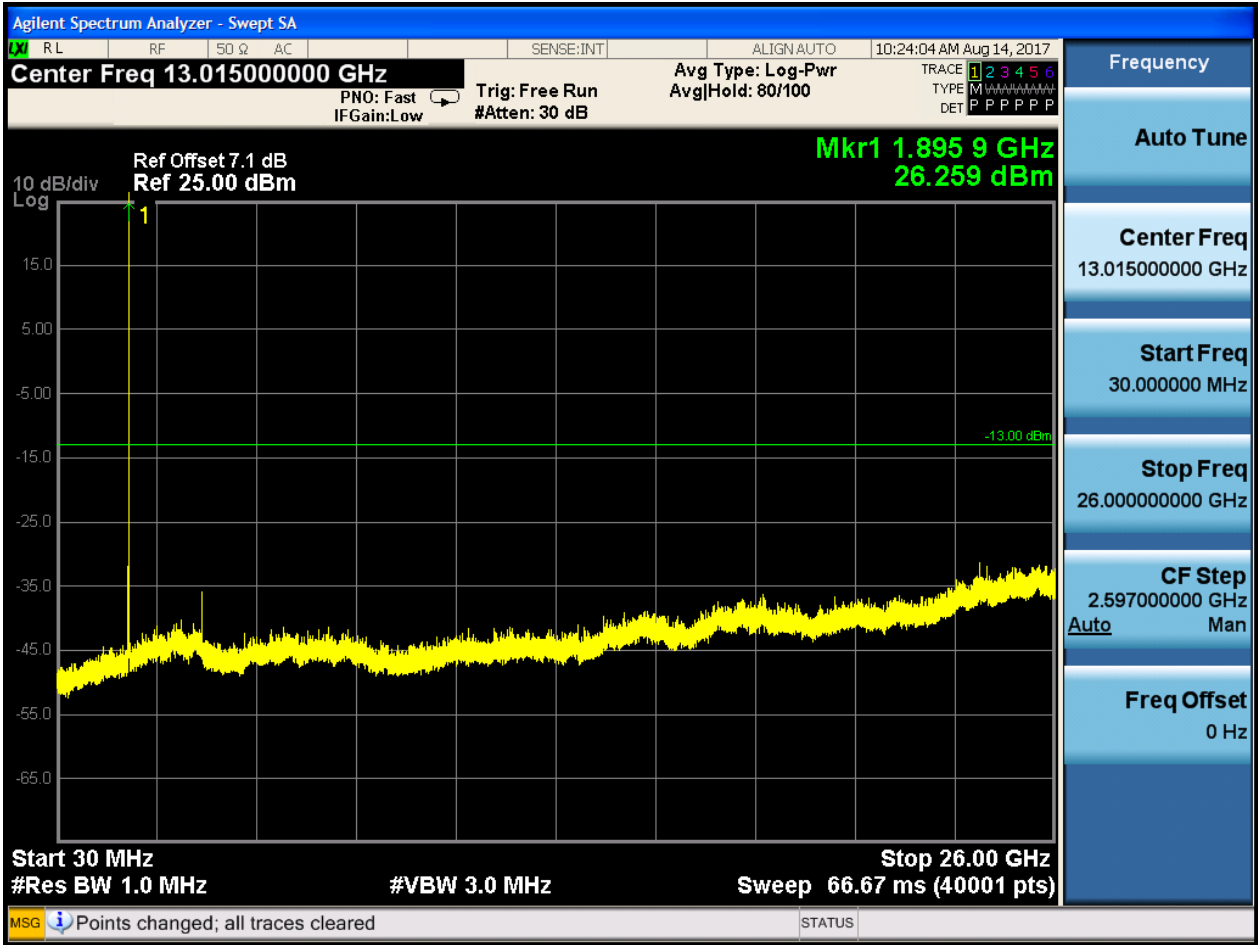

6.1.1.2.5.2 Test Channel = MCH

6.1.1.2.5.2.1 Test RB = RB1#0

6.1.1.2.5.3 Test Channel = HCH

6.1.1.2.5.3.1 Test RB = RB1#0

6.1.1.2.6 Test Bandwidth = 20

6.1.1.2.6.1 Test Channel = LCH

6.1.1.2.6.1.1 Test RB = RB1#0

6.1.1.2.6.2 Test Channel = MCH

6.1.1.2.6.2.1 Test RB = RB1#0

6.1.1.2.6.3 Test Channel = HCH

6.1.1.2.6.3.1 Test RB = RB1#0

7Appendix_G: Field Strength of Spurious Radiation

Note: We tested all modes, but the data presented below is the worst case.

9kHz~150kHz, VBW = 200Hz, VBW = 600 Hz, Detector: PK

150kHz~30MHz, VBW = 9kHz, VBW = 30k Hz, Detector: PK

30MHz~1GHz, RBW = 100 kHz, VBW = 300 kHz. Detector: PK

Above 1GHz, RBW = 1 MHz, VBW = 3 MHz. Detector: PK