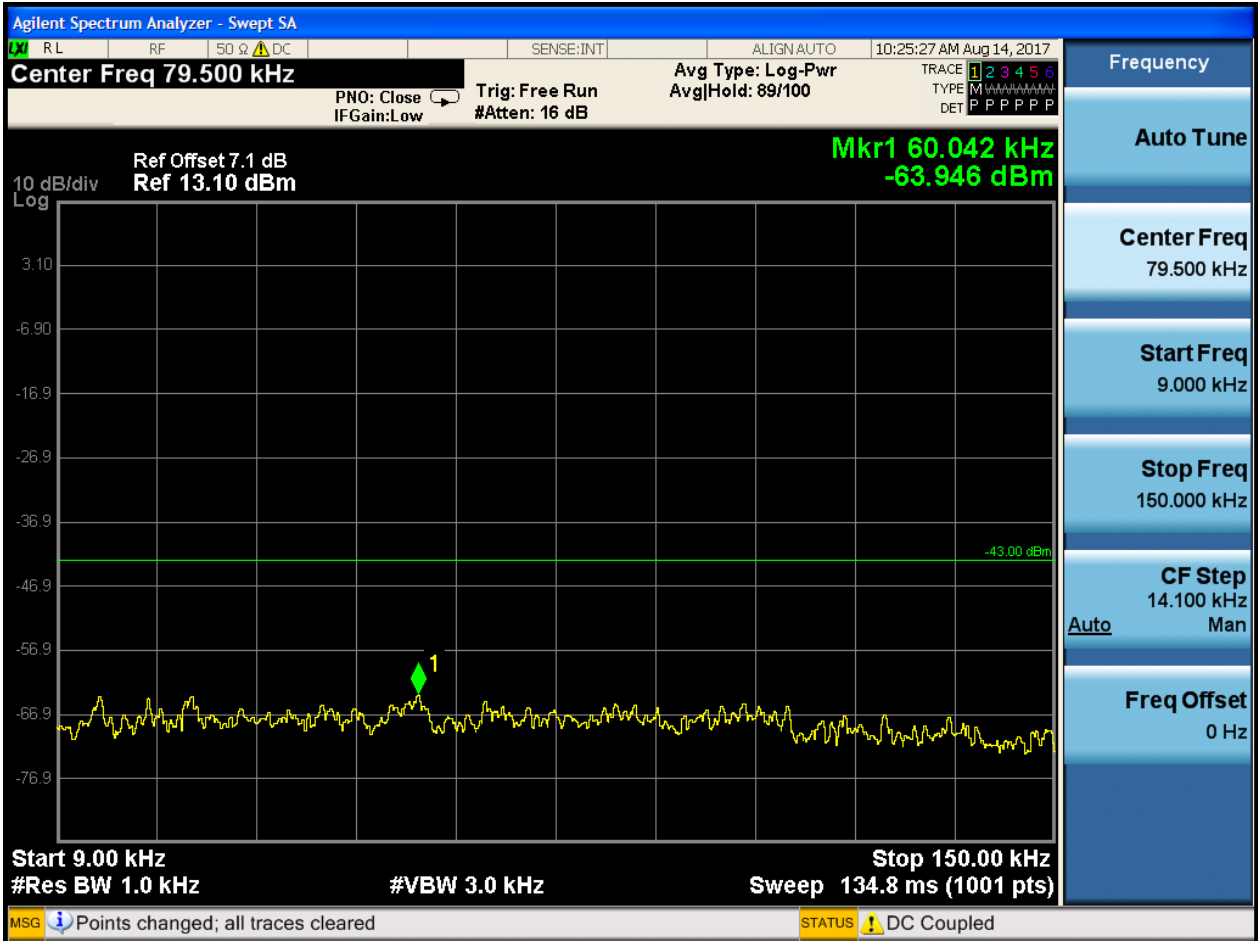

6.1.1.2.5.2 Test Channel = MCH

6.1.1.2.5.2.1 Test RB = RB1#0

6.1.1.2.5.3 Test Channel = HCH

6.1.1.2.5.3.1 Test RB = RB1#0

6.1.1.2.6 Test Bandwidth = 20

6.1.1.2.6.1 Test Channel = LCH

6.1.1.2.6.1.1 Test RB = RB1#0

6.1.1.2.6.2 Test Channel = MCH

6.1.1.2.6.2.1 Test RB = RB1#0

6.1.1.2.6.3 Test Channel = HCH

6.1.1.2.6.3.1 Test RB = RB1#0

7Appendix_G: Field Strength of Spurious Radiation

Note: We tested all modes, but the data presented below is the worst case.

9kHz~150kHz, VBW = 200Hz, VBW = 600 Hz, Detector: PK

150kHz~30MHz, VBW = 9kHz, VBW = 30k Hz, Detector: PK

30MHz~1GHz, RBW = 100 kHz, VBW = 300 kHz. Detector: PK

Above 1GHz, RBW = 1 MHz, VBW = 3 MHz. Detector: PK