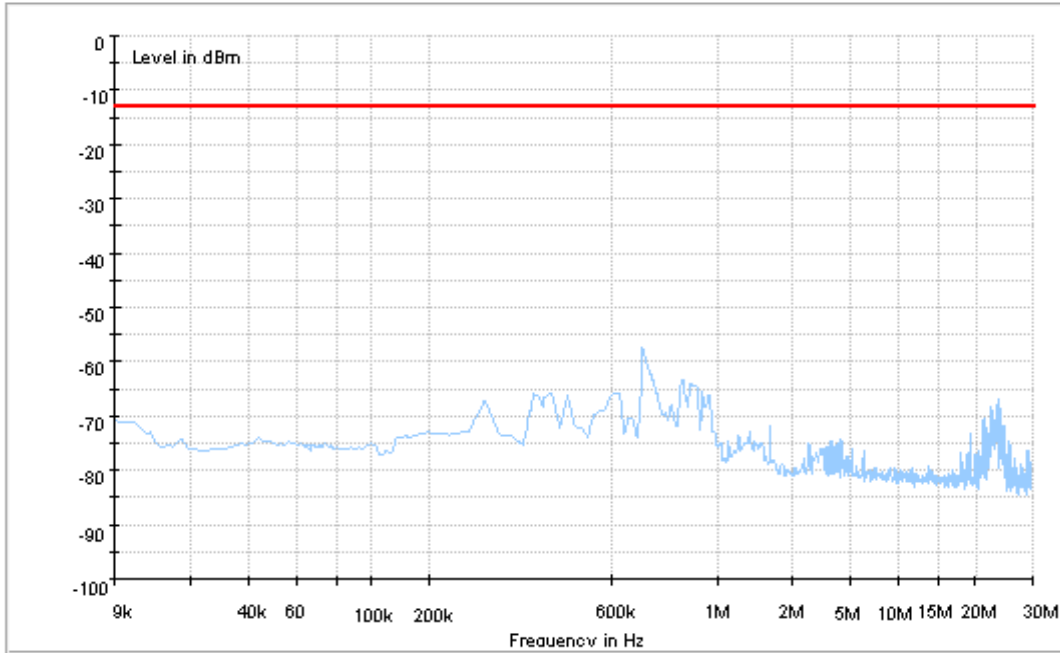

9kHz~150kHz, VBW = 200Hz, VBW = 600 Hz, Detector: PK

150kHz~30MHz, VBW = 9kHz, VBW = 30k Hz, Detector: PK

30MHz~1GHz, RBW = 100 kHz, VBW = 300 kHz. Detector: PK

Above 1GHz, RBW = 1 MHz, VBW = 3 MHz. Detector: PK

Part I - Test Plots

7.1 For LTE

7.1.1 Test Band = BAND2_ANT1

7.1.1.1 Test Bandwidth = 1.4

Copy of RSE-TX-DIRECTOR ABOVE 1.5G_L

Copy of RSE-TX-DIRECTOR ABOVE 1.5G_H

7.1.1.2 Test Bandwidth = 20

Copy of FCC PART24 LTE Band 2_L

Copy of FCC PART24 LTE Band 2_H

7.1.2 Test Band = BAND2_ANT2

7.1.2.1 Test Bandwidth = 1.4

Copy of RSE-TX-DIRECTOR ABOVE 1.5G_L

Copy of RSE-TX-DIRECTOR ABOVE 1.5G_H

7.1.2.2 Test Bandwidth = 20

Copy of FCC PART24 LTE Band 2_L