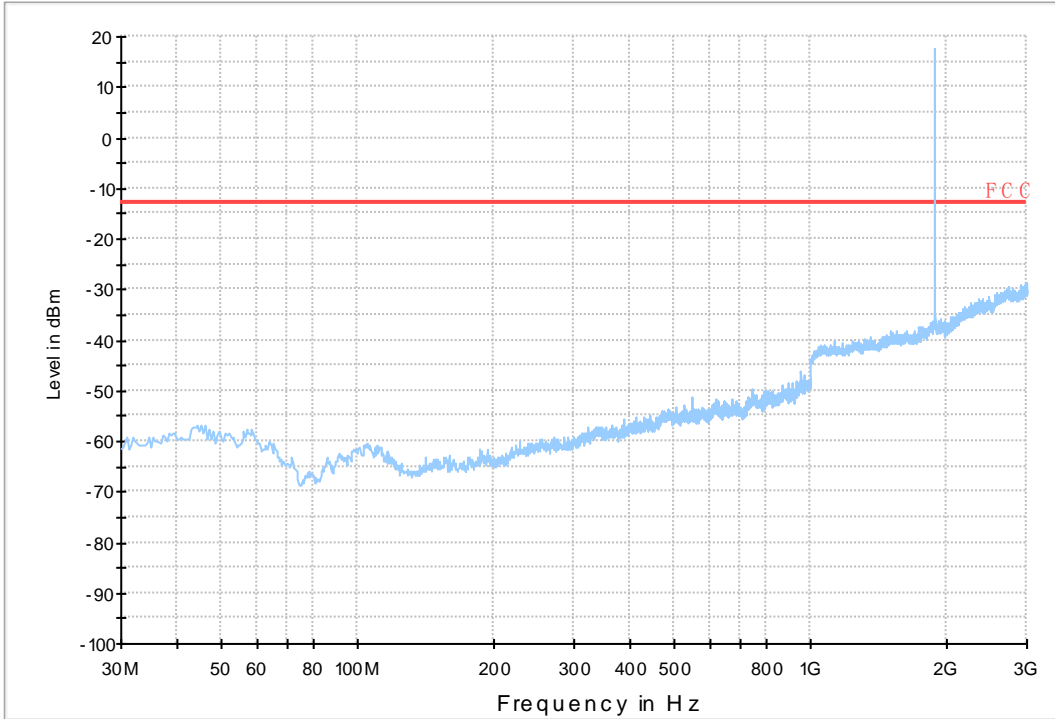

9kHz~150kHz, VBW = 200Hz, VBW = 600 Hz, Detector: PK

150kHz~30MHz, VBW = 9kHz, VBW = 30k Hz, Detector: PK

30MHz~1GHz, RBW = 100 kHz, VBW = 300 kHz. Detector: PK

Above 1GHz, RBW = 1 MHz, VBW = 3 MHz. Detector: PK

Part I - Test Plots

7.1 For LTE

7.1.1 Test Band = BAND2_ANT1

7.1.1.1 Test Bandwidth = 1.4

Copy of RSE-TX-DIRECTOR ABOVE 1.5G_L

Copy of RSE-TX-DIRECTOR ABOVE 1.5G_H

7.1.1.2 Test Bandwidth = 20

Copy of FCC PART24 LTE Band 2_L

Copy of FCC PART24 LTE Band 2_H

7.1.2 Test Band = BAND2_ANT2

7.1.2.1 Test Bandwidth = 1.4

Copy of RSE-TX-DIRECTOR ABOVE 1.5G_L

Copy of RSE-TX-DIRECTOR ABOVE 1.5G_H

7.1.2.2 Test Bandwidth = 20

Copy of FCC PART24 LTE Band 2_L