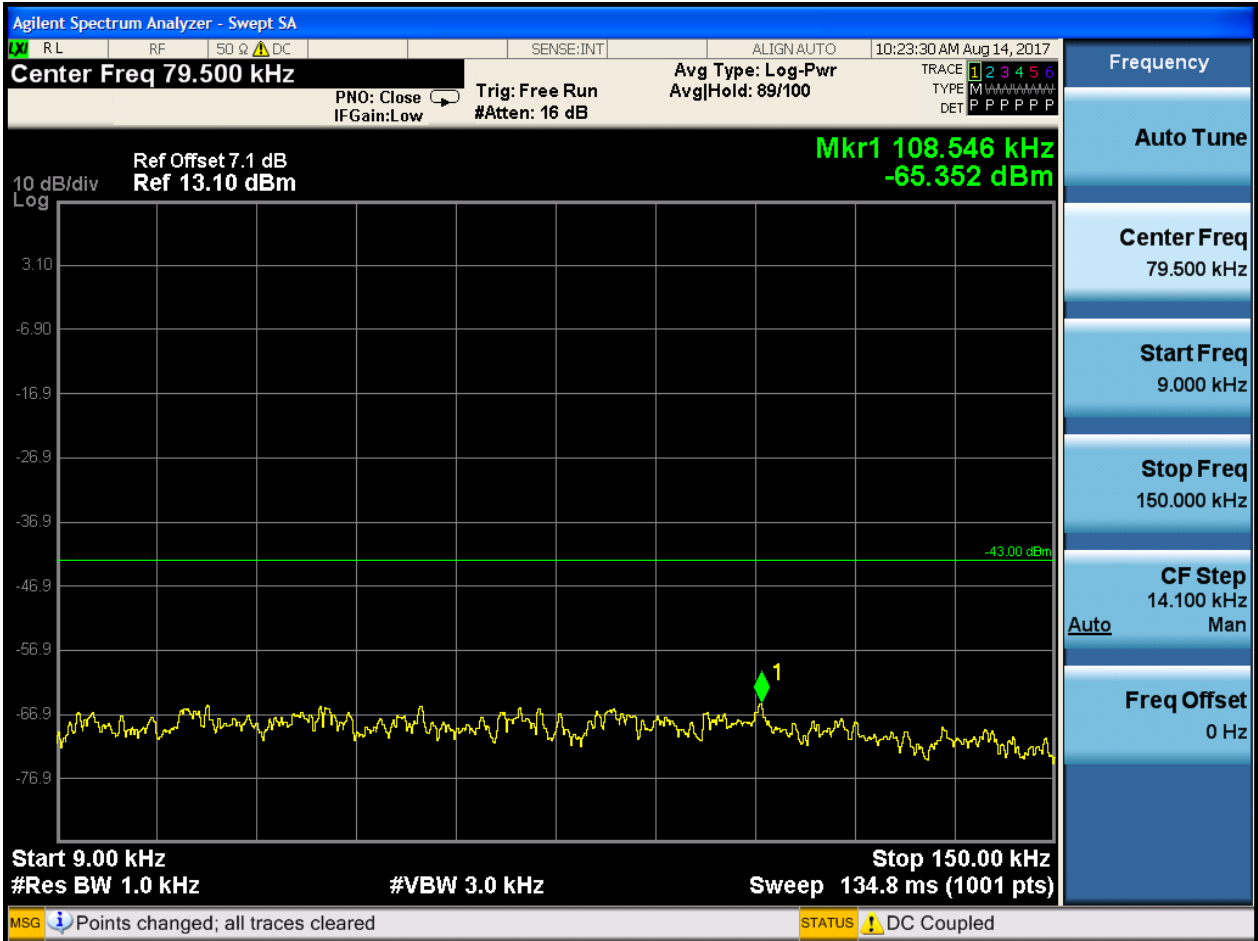

6.1.1.2.5.2 Test Channel = MCH

6.1.1.2.5.2.1 Test RB = RB1#0

6.1.1.2.5.3 Test Channel = HCH

6.1.1.2.5.3.1 Test RB = RB1#0

6.1.1.2.6 Test Bandwidth = 20

6.1.1.2.6.1 Test Channel = LCH

6.1.1.2.6.1.1 Test RB = RB1#0

6.1.1.2.6.2 Test Channel = MCH

6.1.1.2.6.2.1 Test RB = RB1#0

6.1.1.2.6.3 Test Channel = HCH

6.1.1.2.6.3.1 Test RB = RB1#0

7Appendix_G: Field Strength of Spurious Radiation

Note: We tested all modes, but the data presented below is the worst case.

9kHz~150kHz, VBW = 200Hz, VBW = 600 Hz, Detector: PK

150kHz~30MHz, VBW = 9kHz, VBW = 30k Hz, Detector: PK

30MHz~1GHz, RBW = 100 kHz, VBW = 300 kHz. Detector: PK

Above 1GHz, RBW = 1 MHz, VBW = 3 MHz. Detector: PK