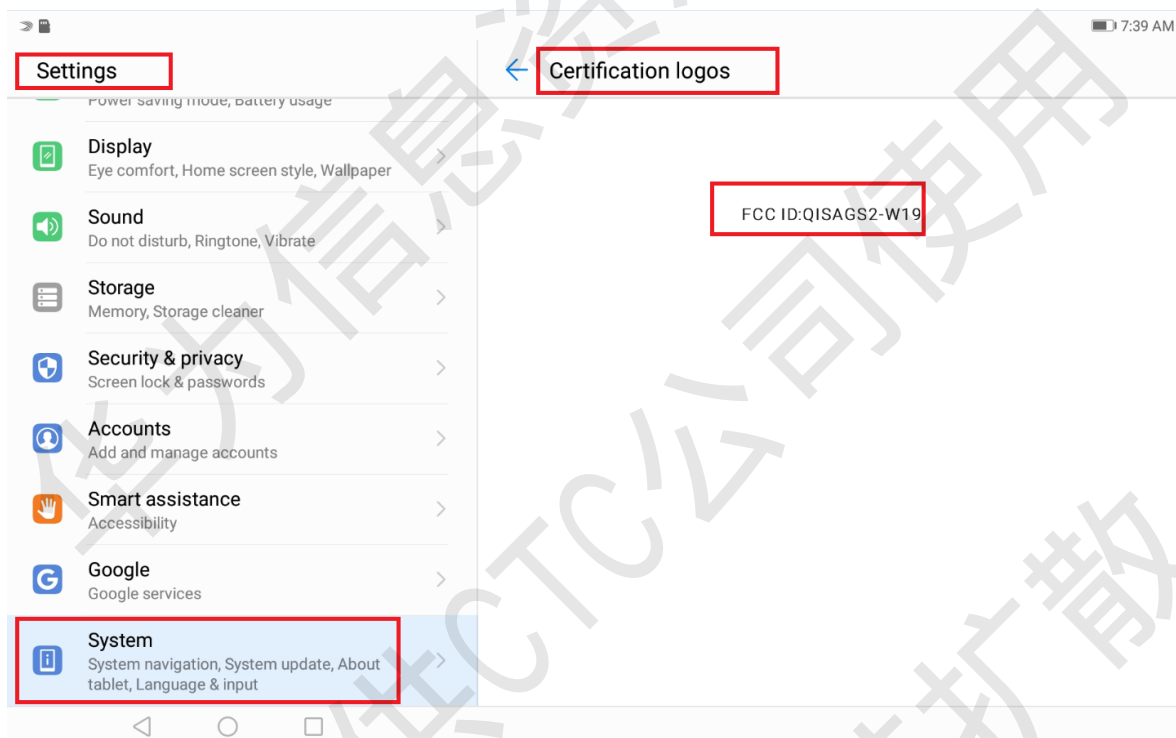

## Label and Label Location of AGS2-W19

### Electrical Label For FCC ID:

Go to **Settings** and touch **System** > **Certification logos** to view more information on certification logos for your product.

EUT Label: