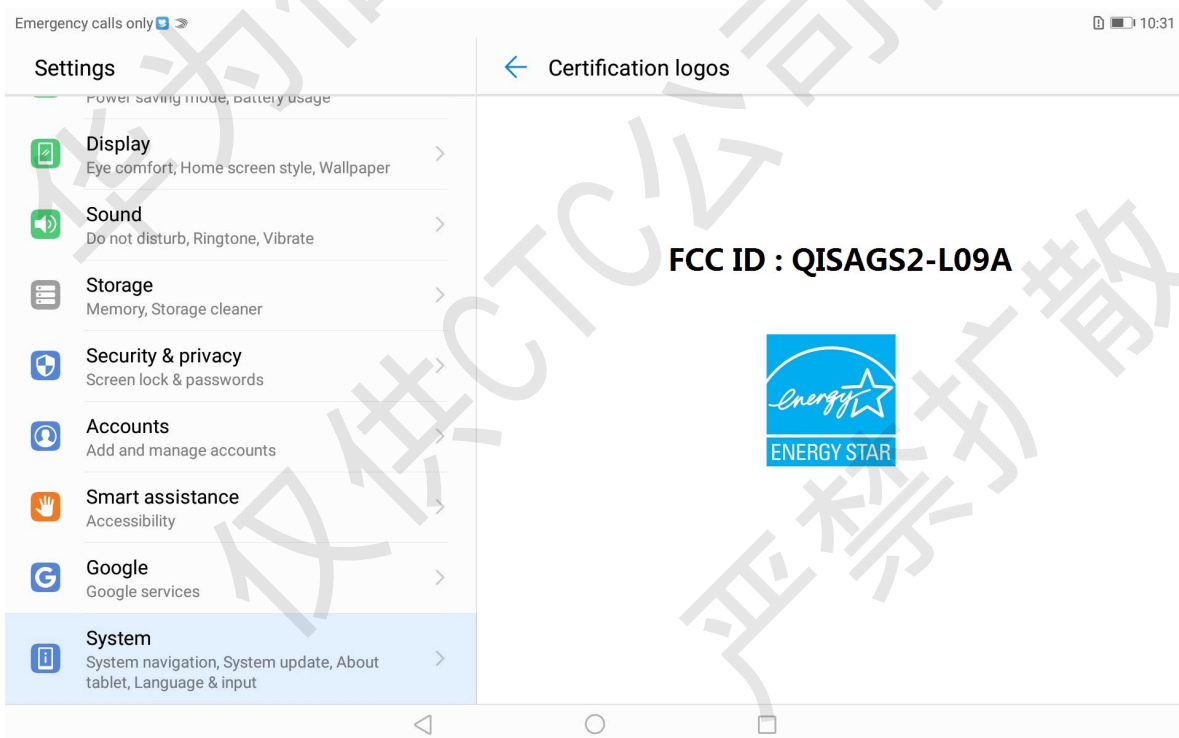

Label and Label Location

Label on the EUT:

E-label:

Go to **Settings** and touch **System** > **Certification logos** to view more information on certification logos for your product.

Label Location:

Bottom side marked red as below