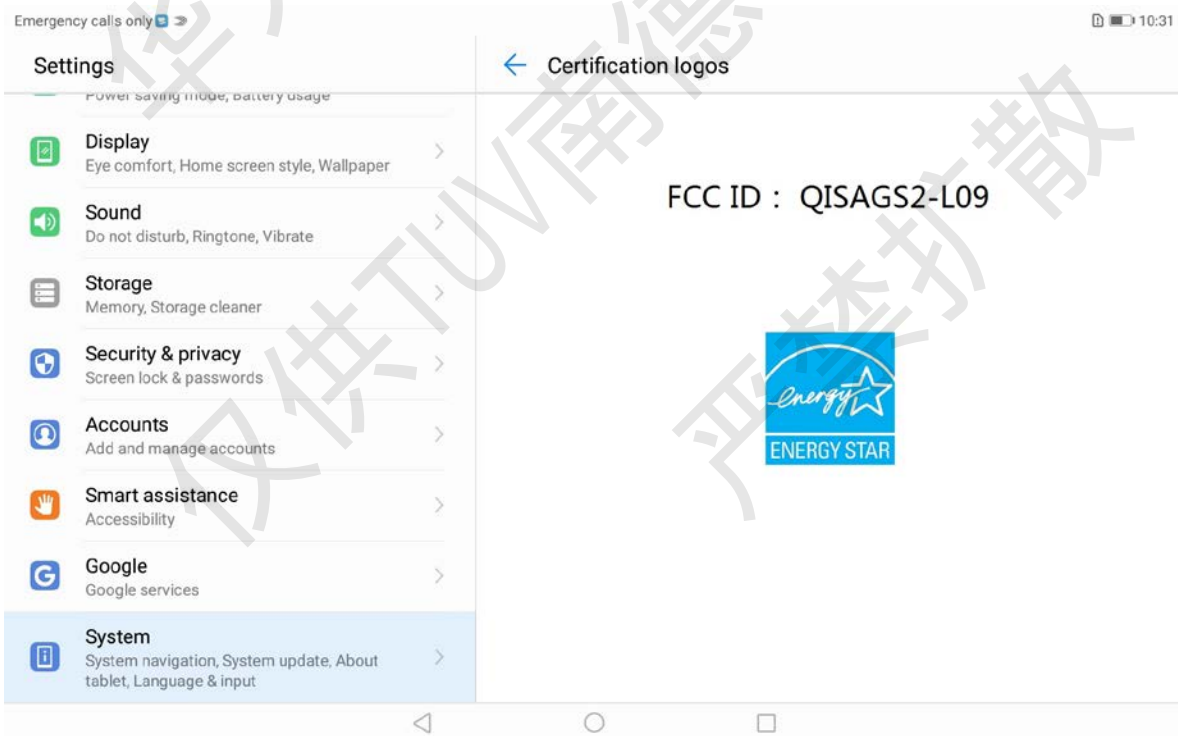

Label and Label Location

Label on the EUT:

E-label:

Go to **Settings** and touch **System > Certification logos** to view more information on certification logos for your product.

Label Location:

Bottom side marked red as below