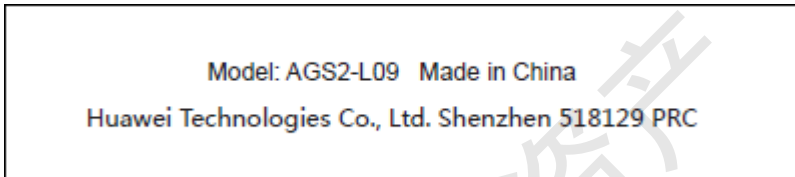

Label and Label Location

Label on the EUT:

E-label:

Go to **Settings** and touch **System > Certification logos** to view more information on certification logos for your product.

Label Location:

Bottom side marked red as below