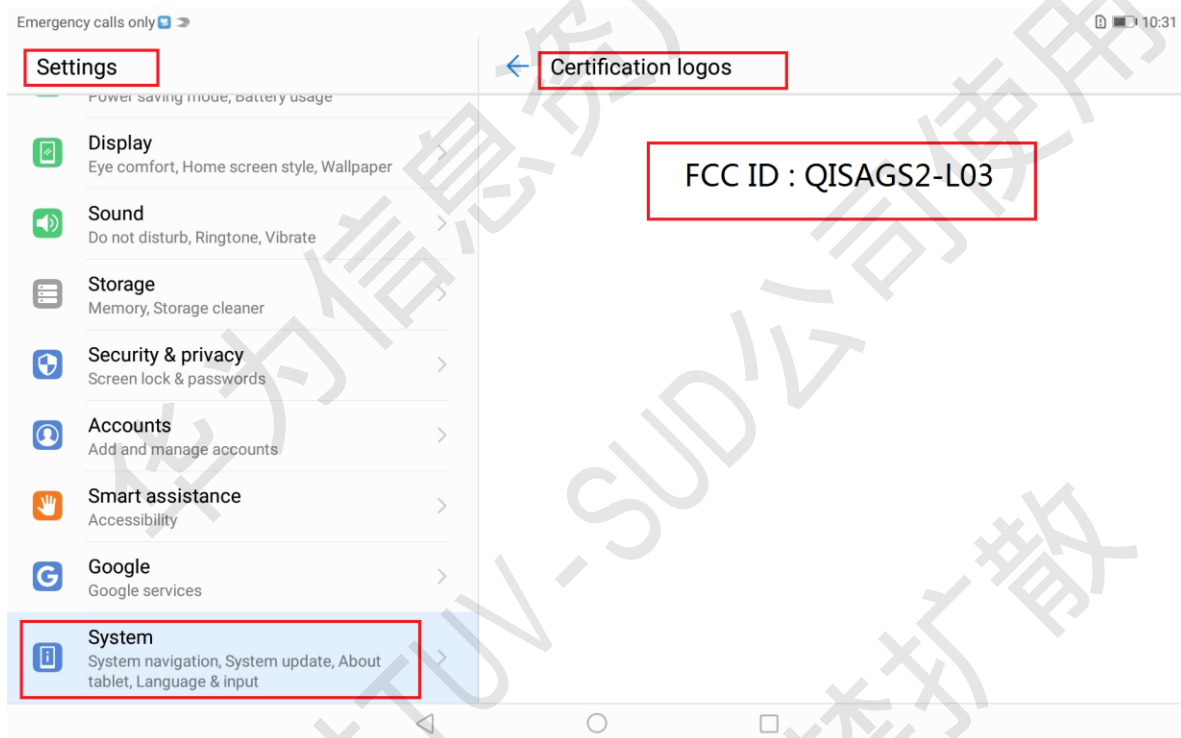

Label and Label Location of AGS2-L03

Electrical Label For FCC ID:

Go to **Settings** and touch **System** > **Certification logos** to view more information on certification logos for your product.

EUT Label: