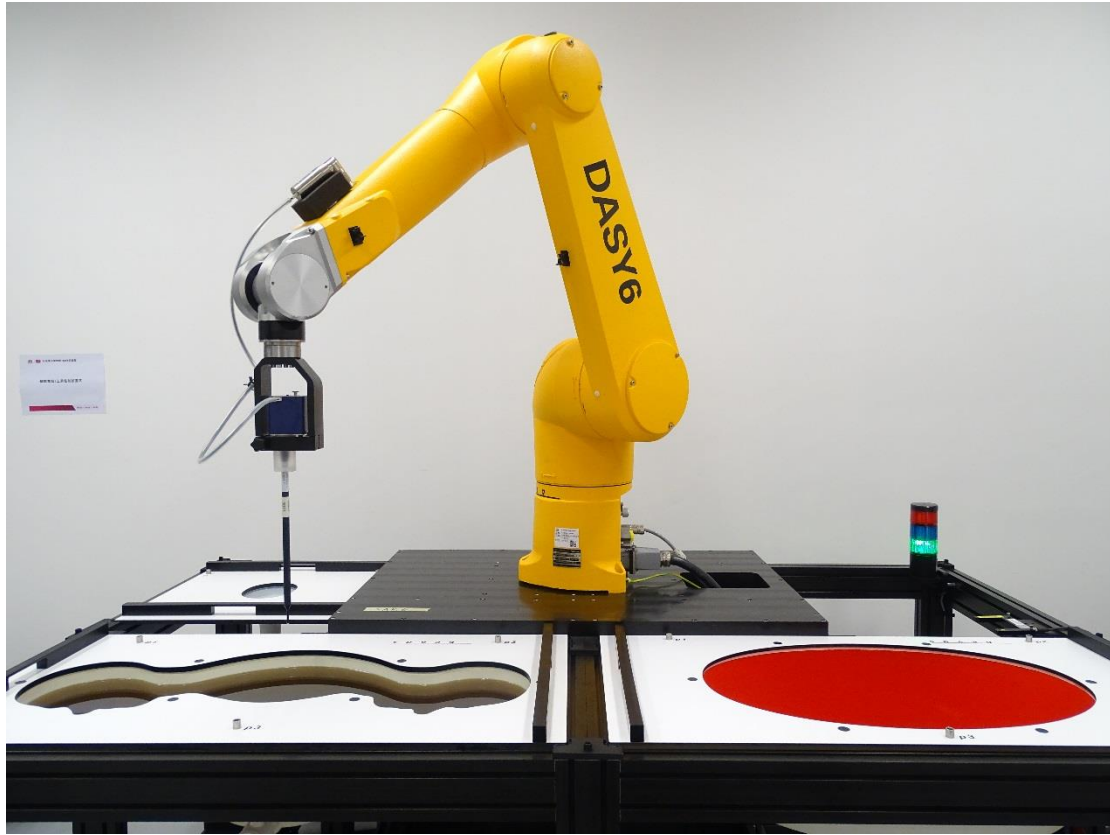

Appendix D. Photo documentation

Table of contents
Test Facility
Test Positions
Liquid depth

Test Facility

Photo 1: Measurement System DASy

Test Positions

Photo 2: Front View

Photo 3: Back View

Photo 4: Front Side 10mm

Photo 5: Back Side 10mm

Photo 6: Right Side 10mm

Photo 7: Top Side 10mm

Photo 8: Bottom Side 10mm

Photo 9: Front Side 17mm

Photo 10: Back Side 17mm

Photo 11: Right Side 20mm

Liquid depth

Photo 12: MBBL600-6000MHz Depth (15.2cm)