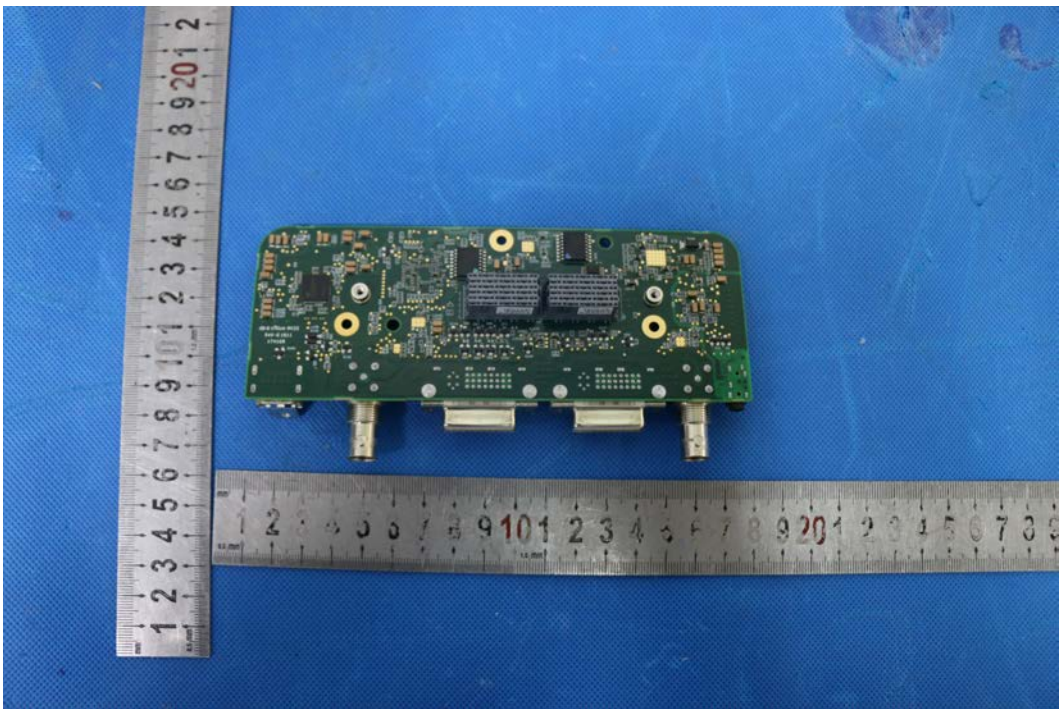

FCC ID: QIS-BOX

IC: 6369A-BOX

Appendix II

Internal Photographs

**Model Number: HUAWEI Box 900, HUAWEI
Box 700, HUAWEI Box 500**

HUAWEI Box 900

Power Supply(Manufacturer : VAPEL)

Power Supply(Manufacturer : VAPEL)

Antenna (Manufacturer : Sheng Lu)

Chain 1
Antenna

Chain 0
Antenna

Model Number: HUAWEI Box 700

Model Number: HUAWEI Box 500

Power Supply(Manufacturer : ASTEC)

Power Supply(Manufacturer : ASTEC)

Antenna (Manufacturer : PCTEL)