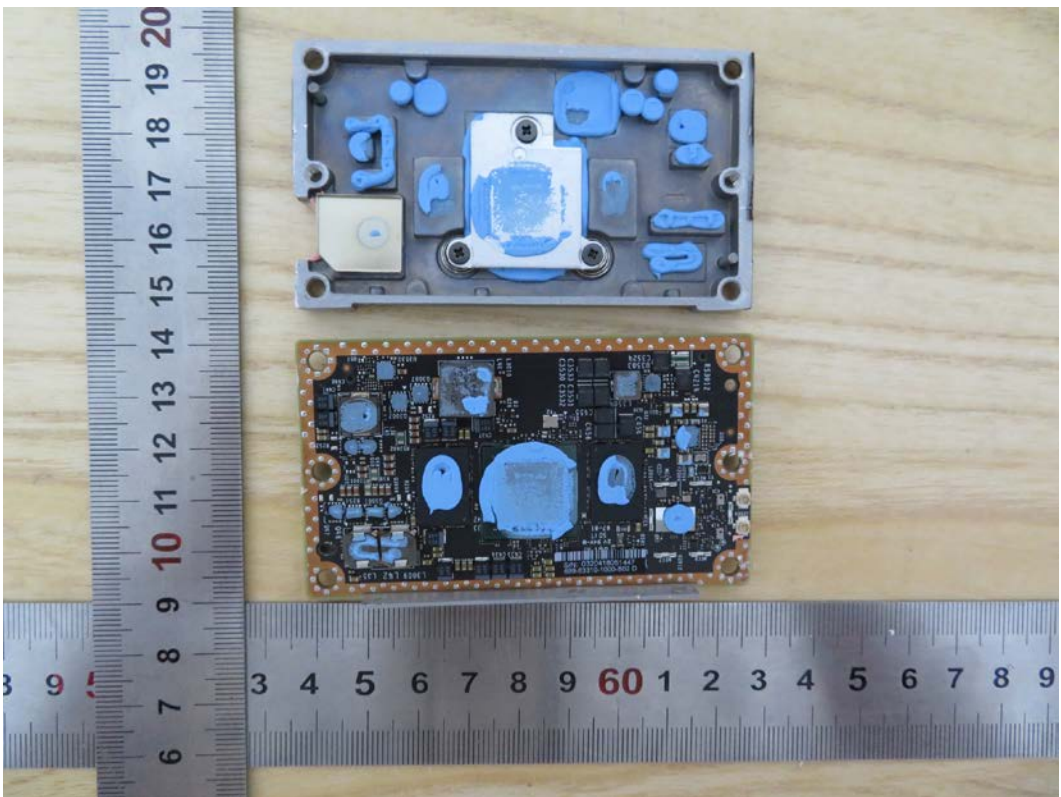

FCC ID: QIS-BOX

IC: 6369A-BOX

Appendix II

Internal Photographs

**Model Number: HUAWEI Box 900, HUAWEI
Box 700, HUAWEI Box 500**

HUAWEI Box 900

Power Supply(Manufacturer : VAPEL)

Power Supply(Manufacturer : VAPEL)

Antenna (Manufacturer : Sheng Lu)

Chain 1
Antenna

Chain 0
Antenna

Model Number: HUAWEI Box 700

Model Number: HUAWEI Box 500

Power Supply(Manufacturer : ASTEC)

Power Supply(Manufacturer : ASTEC)

Antenna (Manufacturer : PCTEL)