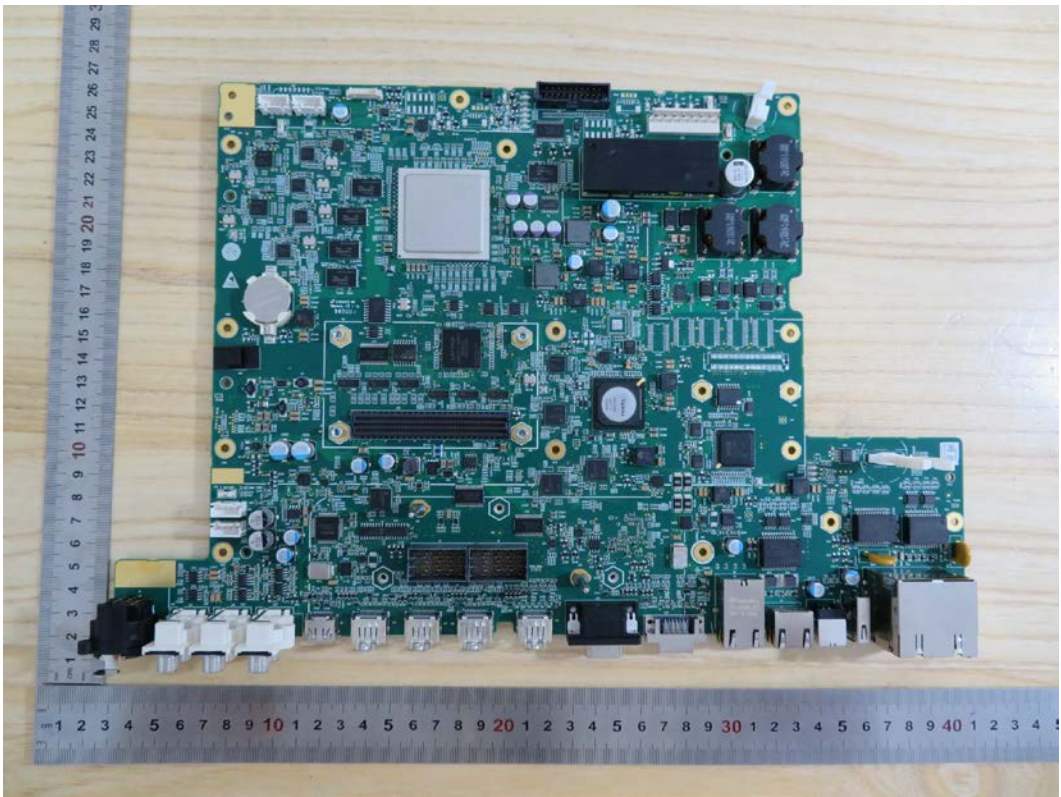

FCC ID: QIS-BOX

IC: 6369A-BOX

Appendix II

Internal Photographs

**Model Number: HUAWEI Box 900, HUAWEI
Box 700, HUAWEI Box 500**

HUAWEI Box 900

Power Supply(Manufacturer : VAPEL)

Power Supply(Manufacturer : VAPEL)

Antenna (Manufacturer : Sheng Lu)

Chain 1
Antenna

Chain 0
Antenna

Model Number: HUAWEI Box 700

Model Number: HUAWEI Box 500

Power Supply(Manufacturer : ASTEC)

Power Supply(Manufacturer : ASTEC)

Antenna (Manufacturer : PCTEL)