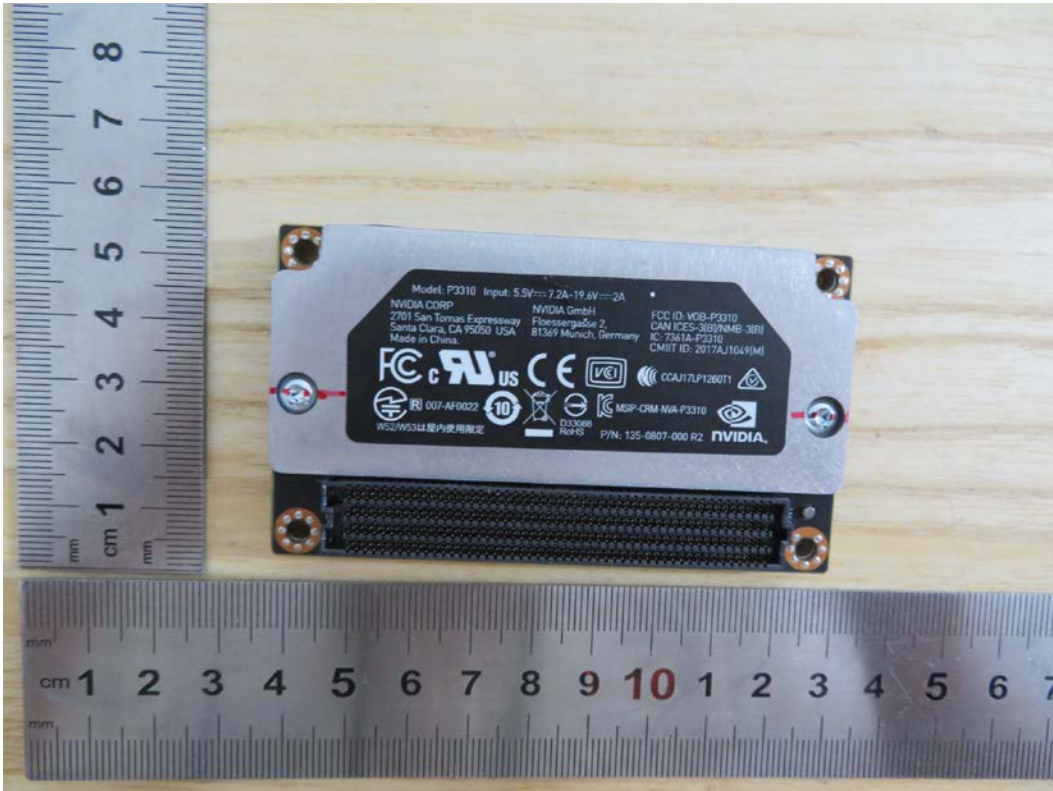

FCC ID: QIS-BOX

IC: 6369A-BOX

Appendix II

Internal Photographs

**Model Number: HUAWEI Box 900, HUAWEI
Box 700, HUAWEI Box 500**

HUAWEI Box 900

Power Supply(Manufacturer : VAPEL)

Power Supply(Manufacturer : VAPEL)