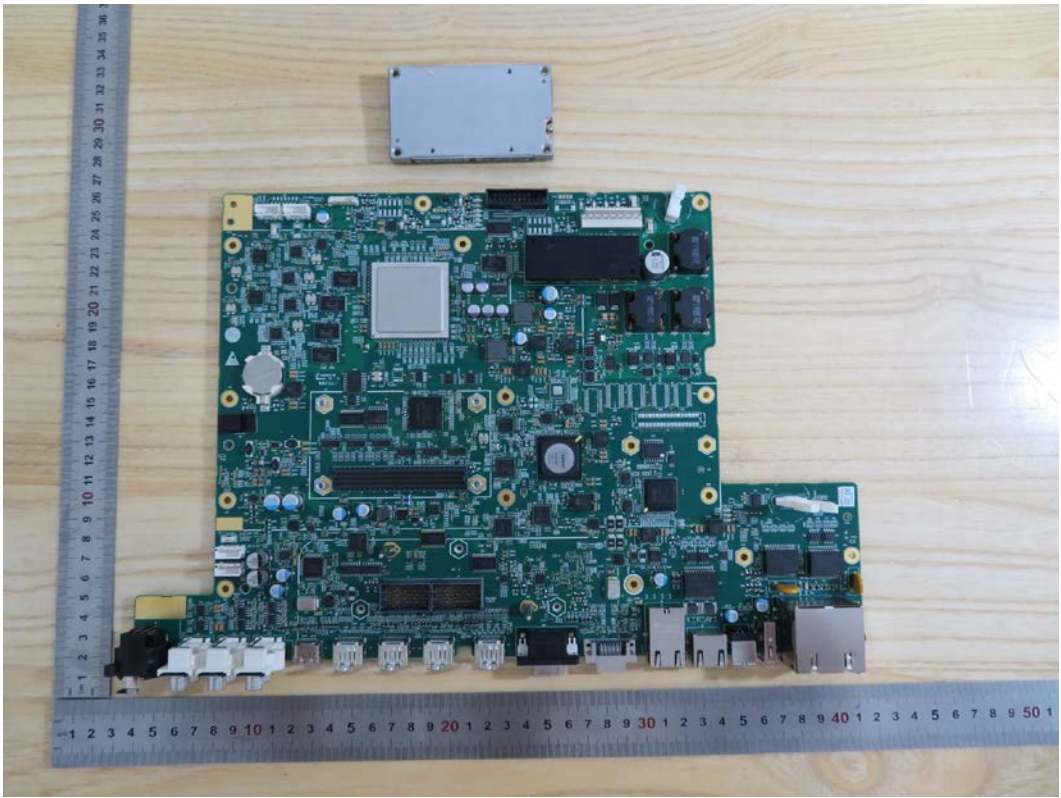

FCC ID: QIS-BOX

IC: 6369A-BOX

Appendix II

Internal Photographs

**Model Number: HUAWEI Box 900, HUAWEI
Box 700, HUAWEI Box 500**

HUAWEI Box 900

Power Supply(Manufacturer : VAPEL)

Power Supply(Manufacturer : VAPEL)

Antenna (Manufacturer : Sheng Lu)

Chain 1
Antenna

Chain 0
Antenna

Model Number: HUAWEI Box 700

Model Number: HUAWEI Box 500

Power Supply(Manufacturer : ASTEC)

Power Supply(Manufacturer : ASTEC)

Antenna (Manufacturer : PCTEL)