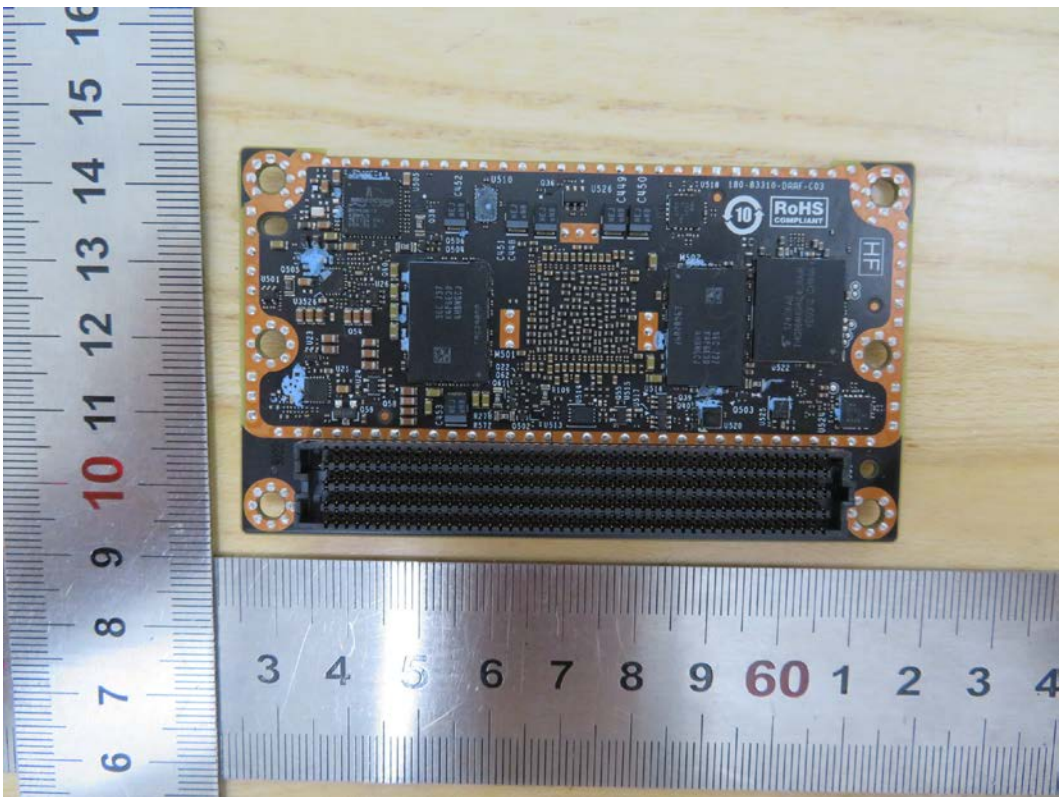

FCC ID: QIS-BOX

IC: 6369A-BOX

Appendix II

Internal Photographs

**Model Number: HUAWEI Box 900, HUAWEI
Box 700, HUAWEI Box 500**

HUAWEI Box 900

Power Supply(Manufacturer : VAPEL)

Power Supply(Manufacturer : VAPEL)

Antenna (Manufacturer : Sheng Lu)

Chain 1
Antenna

Chain 0
Antenna

Model Number: HUAWEI Box 700

Model Number: HUAWEI Box 500

Power Supply(Manufacturer : ASTEC)

Power Supply(Manufacturer : ASTEC)

Antenna (Manufacturer : PCTEL)