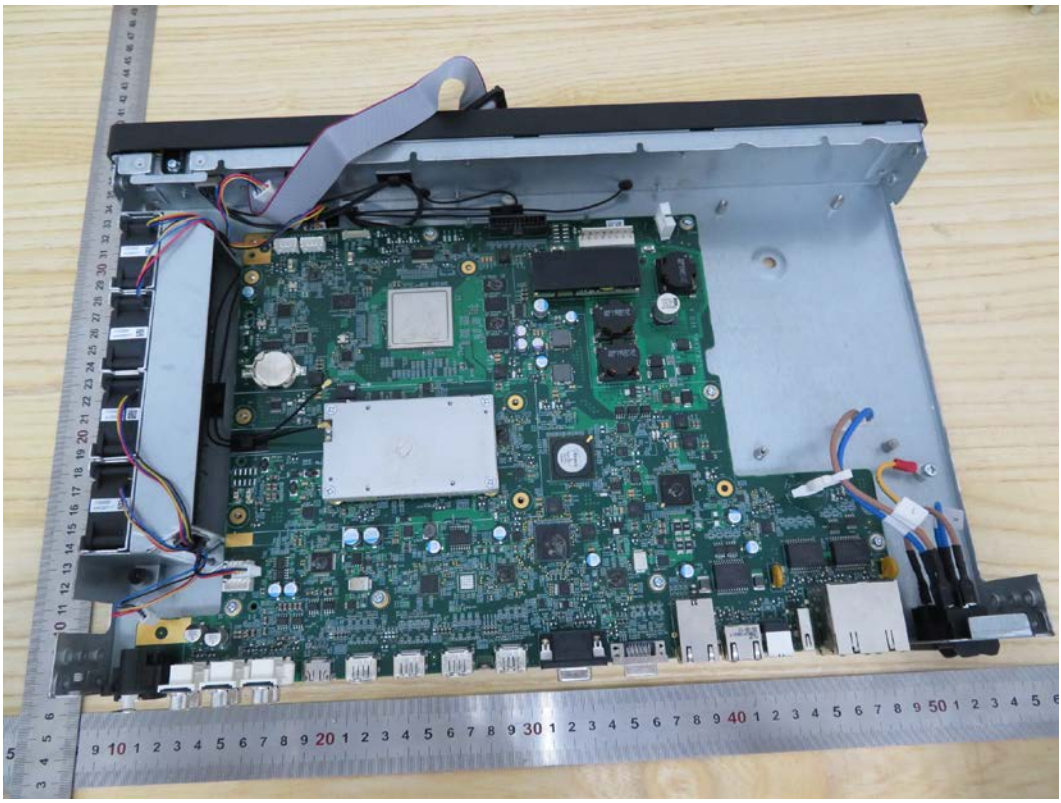

FCC ID: QIS-BOX

IC: 6369A-BOX

Appendix II

Internal Photographs

**Model Number: HUAWEI Box 900, HUAWEI
Box 700, HUAWEI Box 500**

HUAWEI Box 900

Power Supply(Manufacturer : VAPEL)

Power Supply(Manufacturer : VAPEL)

Antenna (Manufacturer : Sheng Lu)

Chain 1
Antenna

Chain 0
Antenna

Model Number: HUAWEI Box 700

Model Number: HUAWEI Box 500

Power Supply(Manufacturer : ASTEC)

Power Supply(Manufacturer : ASTEC)

Antenna (Manufacturer : PCTEL)