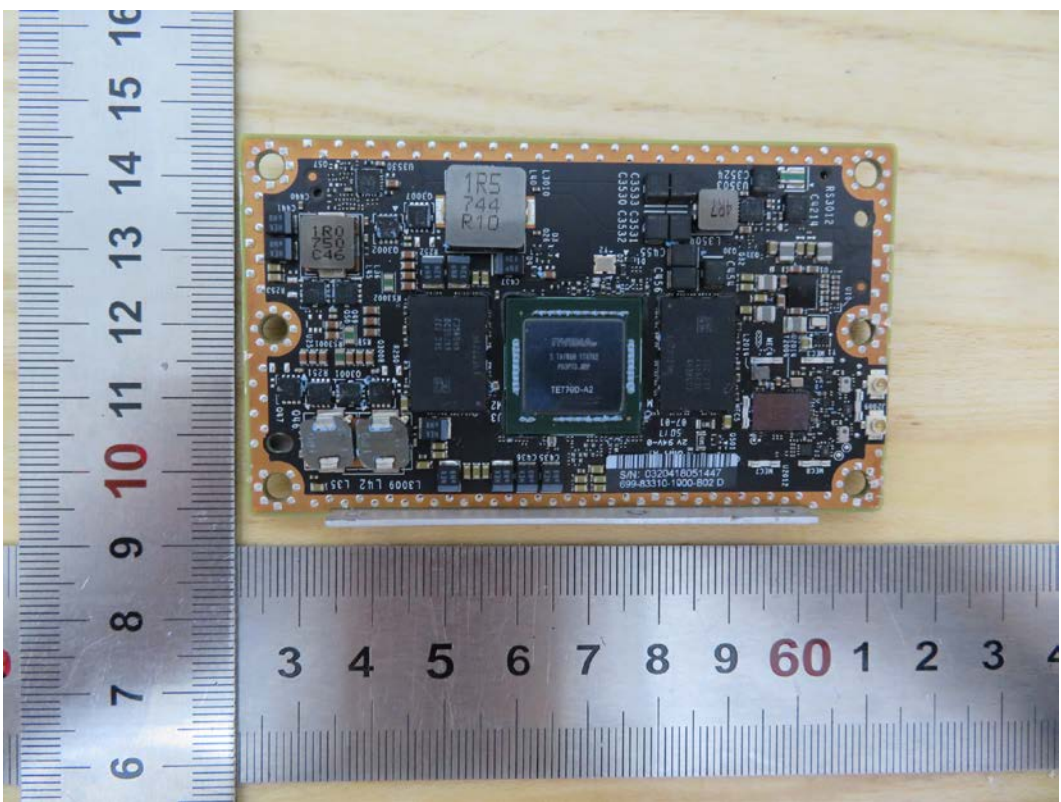

FCC ID: QIS-BOX

IC: 6369A-BOX

Appendix II

Internal Photographs

**Model Number: HUAWEI Box 900, HUAWEI
Box 700, HUAWEI Box 500**

HUAWEI Box 900

Power Supply(Manufacturer : VAPEL)

Power Supply(Manufacturer : VAPEL)

Antenna (Manufacturer : Sheng Lu)

Chain 1
Antenna

Chain 0
Antenna

Model Number: HUAWEI Box 700

Model Number: HUAWEI Box 500

Power Supply(Manufacturer : ASTEC)

Power Supply(Manufacturer : ASTEC)

Antenna (Manufacturer : PCTEL)