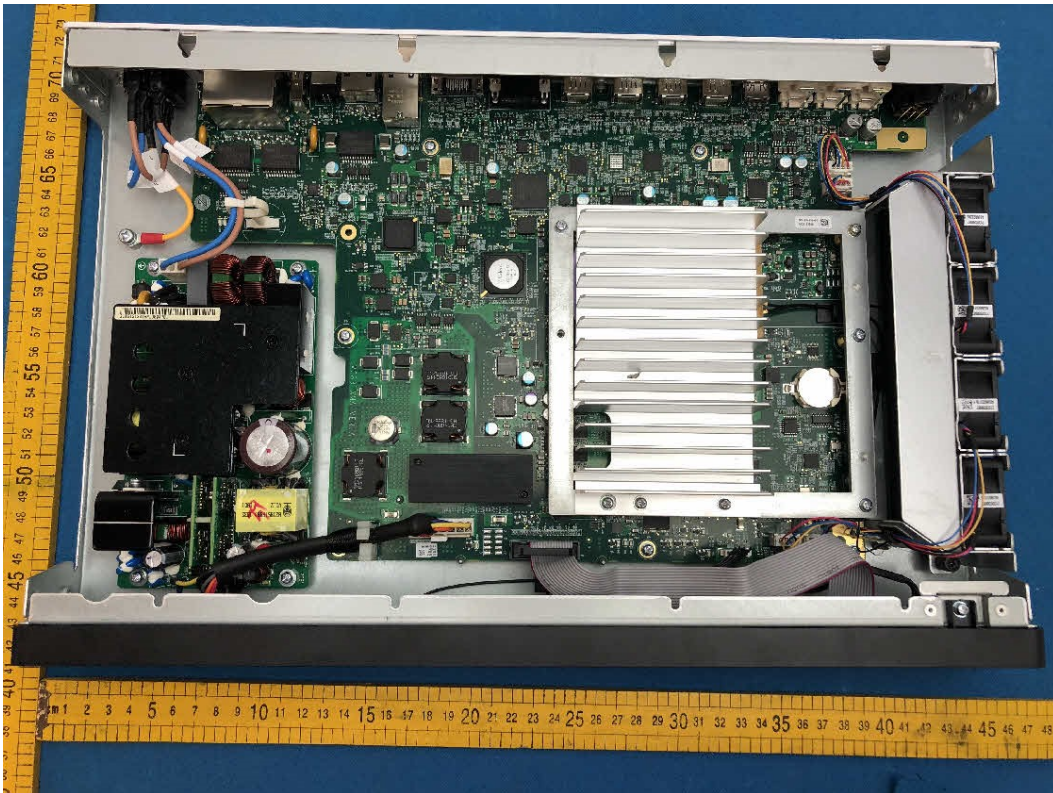

FCC ID: QIS-BOX

IC: 6369A-BOX

Appendix II

Internal Photographs

**Model Number: HUAWEI Box 900, HUAWEI
Box 700, HUAWEI Box 500**

HUAWEI Box 900

Power Supply(Manufacturer : VAPEL)

Power Supply(Manufacturer : VAPEL)

Antenna (Manufacturer : Sheng Lu)

Chain 1
Antenna

Chain 0
Antenna

Model Number: HUAWEI Box 700

Model Number: HUAWEI Box 500

Power Supply(Manufacturer : ASTEC)

Power Supply(Manufacturer : ASTEC)

Antenna (Manufacturer : PCTEL)