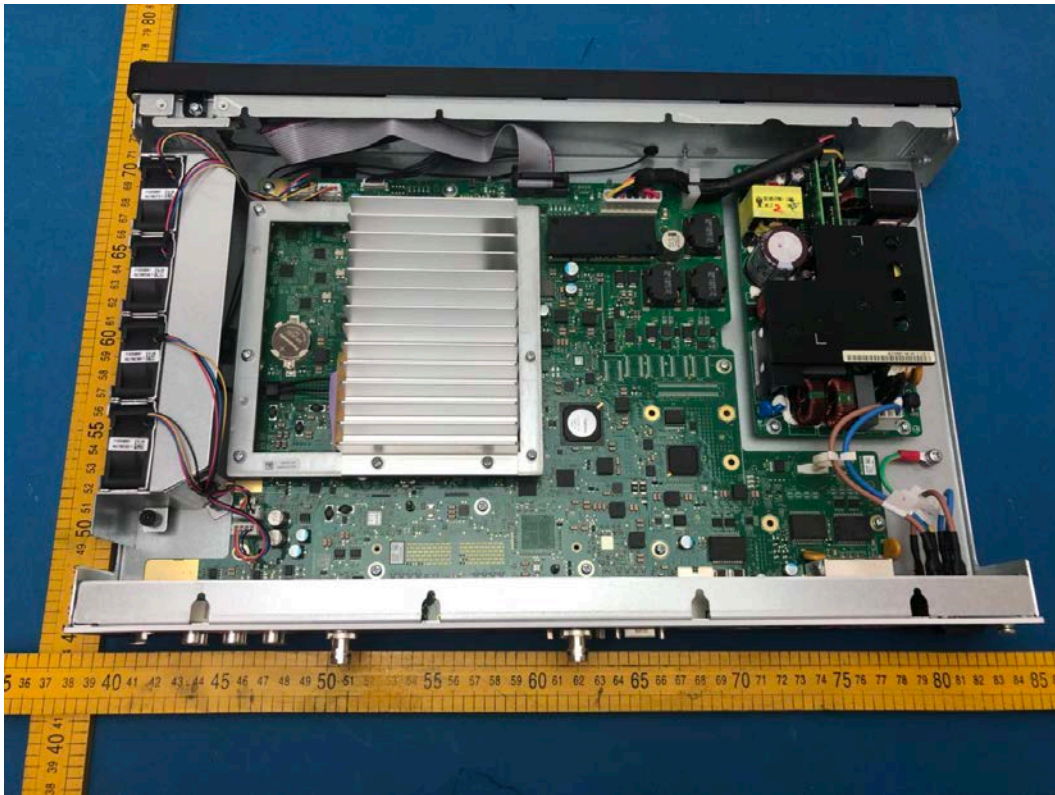

FCC ID: QIS-BOX

IC: 6369A-BOX

Appendix II

Internal Photographs

**Model Number: HUAWEI Box 900, HUAWEI
Box 700, HUAWEI Box 500**

HUAWEI Box 900

Power Supply(Manufacturer : VAPEL)

Power Supply(Manufacturer : VAPEL)

Antenna (Manufacturer : Sheng Lu)

Chain 1
Antenna

Chain 0
Antenna

Model Number: HUAWEI Box 700

Model Number: HUAWEI Box 500

Power Supply(Manufacturer : ASTEC)

Power Supply(Manufacturer : ASTEC)

Antenna (Manufacturer : PCTEL)