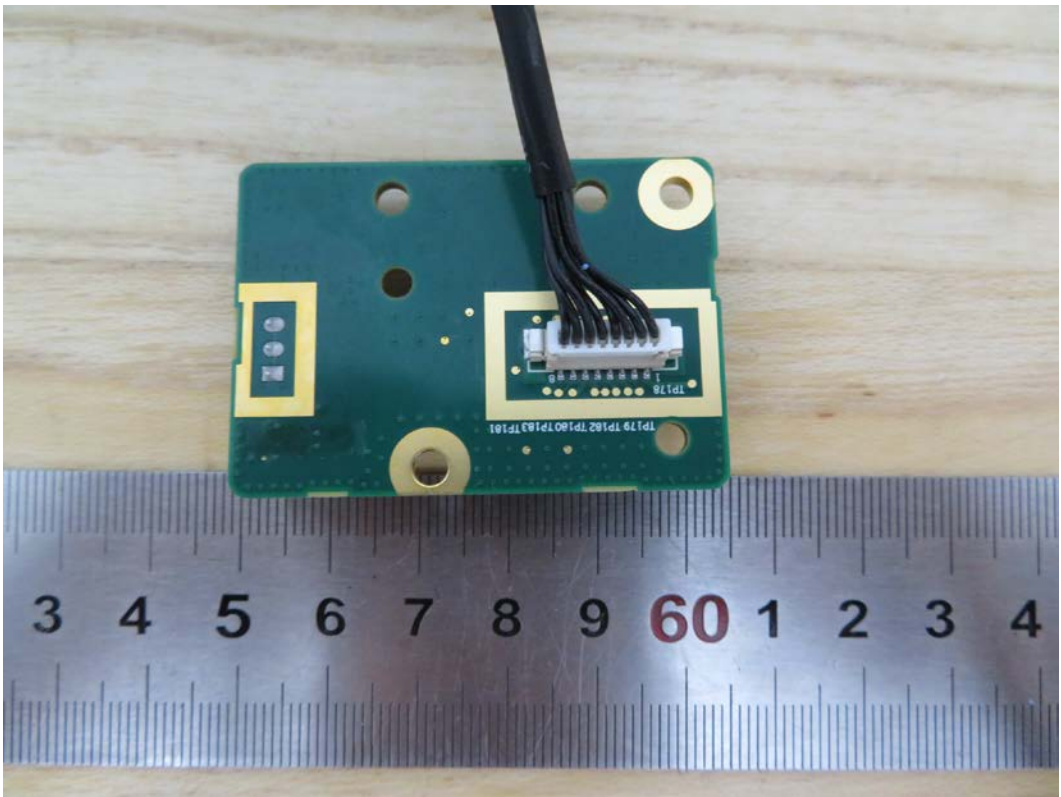

FCC ID: QIS-BOX

IC: 6369A-BOX

Appendix II

Internal Photographs

**Model Number: HUAWEI Box 900, HUAWEI
Box 700, HUAWEI Box 500**

HUAWEI Box 900

Power Supply(Manufacturer : VAPEL)

Power Supply(Manufacturer : VAPEL)

Antenna (Manufacturer : Sheng Lu)

Chain 1
Antenna

Chain 0
Antenna

Model Number: HUAWEI Box 700

Model Number: HUAWEI Box 500

Power Supply(Manufacturer : ASTEC)

Power Supply(Manufacturer : ASTEC)

Antenna (Manufacturer : PCTEL)