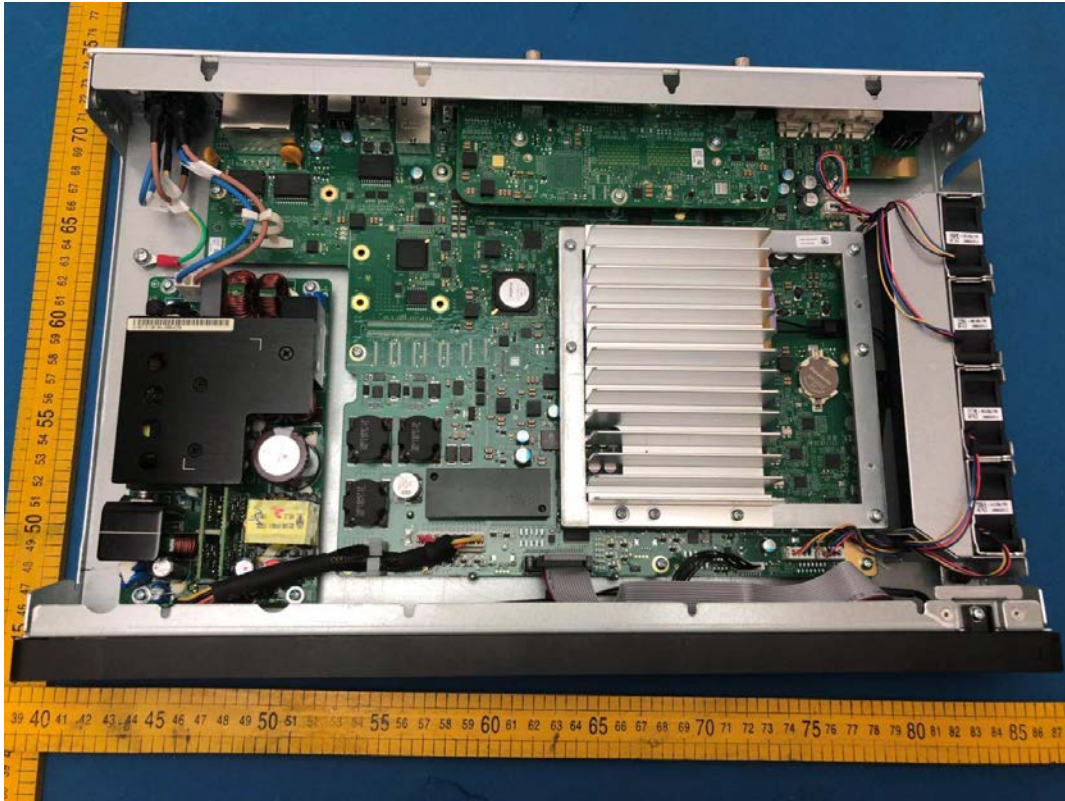

FCC ID: QIS-BOX

IC: 6369A-BOX

Appendix II

Internal Photographs

**Model Number: HUAWEI Box 900, HUAWEI
Box 700, HUAWEI Box 500**

HUAWEI Box 900

Power Supply(Manufacturer : VAPEL)

Power Supply(Manufacturer : VAPEL)

Antenna (Manufacturer : Sheng Lu)

Chain 1
Antenna

Chain 0
Antenna

Model Number: HUAWEI Box 700

Model Number: HUAWEI Box 500

Power Supply(Manufacturer : ASTEC)

Power Supply(Manufacturer : ASTEC)

Antenna (Manufacturer : PCTEL)