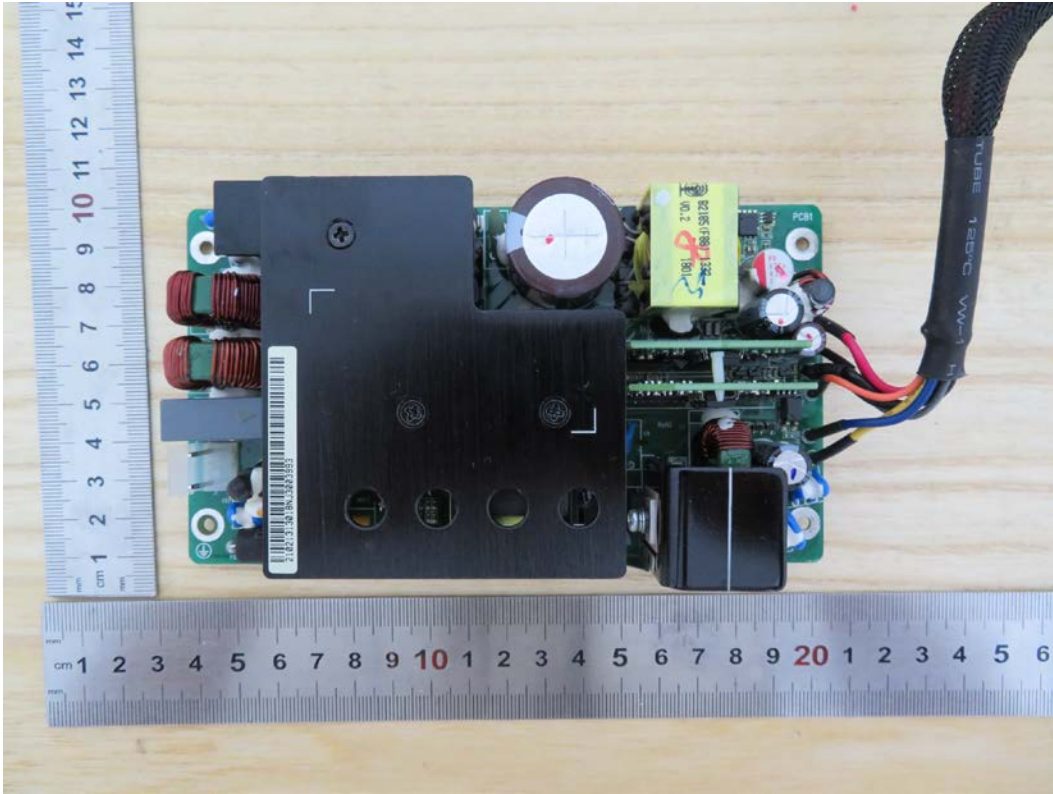

FCC ID: QIS-BOX

IC: 6369A-BOX

Appendix II

Internal Photographs

**Model Number: HUAWEI Box 900, HUAWEI
Box 700, HUAWEI Box 500**

HUAWEI Box 900

Power Supply(Manufacturer : VAPEL)

Power Supply(Manufacturer : VAPEL)

Antenna (Manufacturer : Sheng Lu)

Chain 1
Antenna

Chain 0
Antenna

Model Number: HUAWEI Box 700

Model Number: HUAWEI Box 500

Power Supply(Manufacturer : ASTEC)

Power Supply(Manufacturer : ASTEC)

Antenna (Manufacturer : PCTEL)