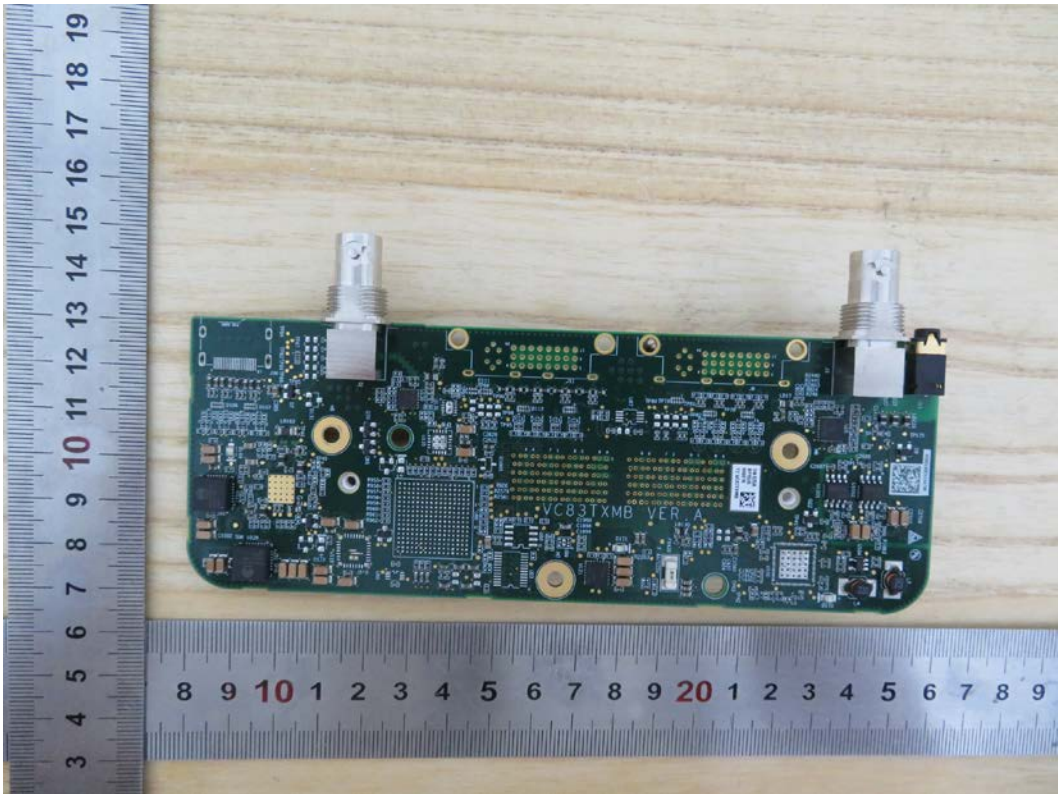

FCC ID: QIS-BOX

IC: 6369A-BOX

Appendix II

Internal Photographs

**Model Number: HUAWEI Box 900, HUAWEI
Box 700, HUAWEI Box 500**

HUAWEI Box 900

Power Supply(Manufacturer : VAPEL)

Power Supply(Manufacturer : VAPEL)

Antenna (Manufacturer : Sheng Lu)

Chain 1
Antenna

Chain 0
Antenna

Model Number: HUAWEI Box 700

Model Number: HUAWEI Box 500

Power Supply(Manufacturer : ASTEC)

Power Supply(Manufacturer : ASTEC)

Antenna (Manufacturer : PCTEL)