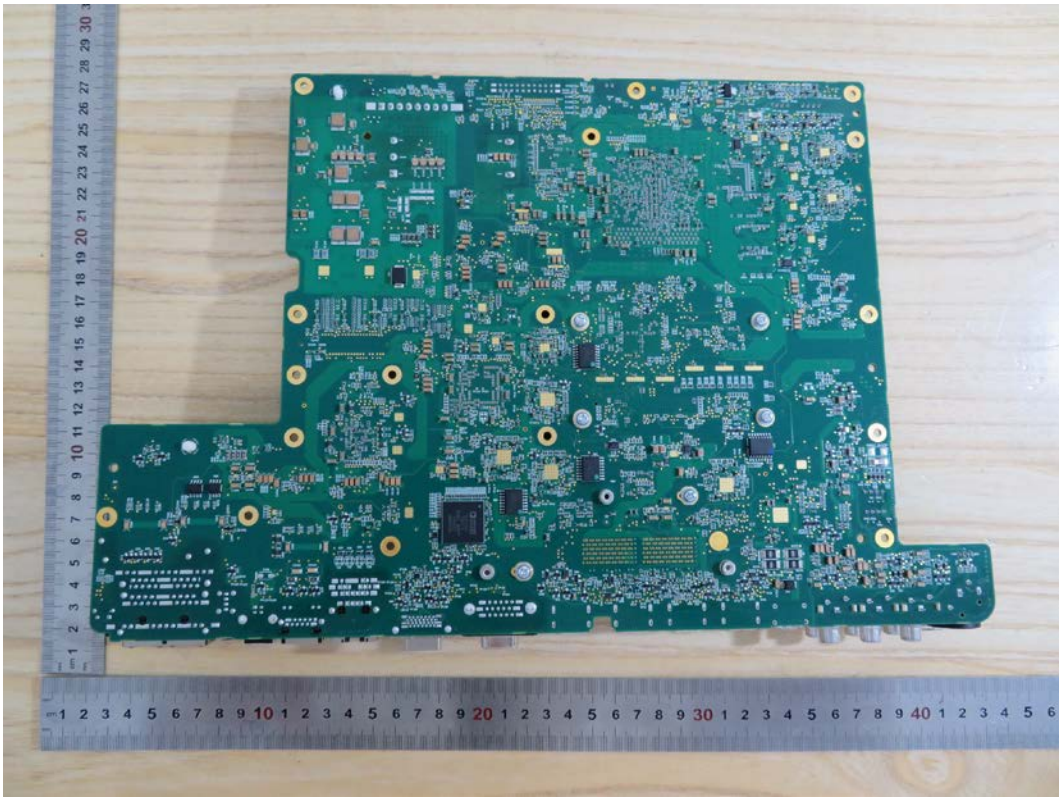

FCC ID: QIS-BOX

IC: 6369A-BOX

Appendix II

Internal Photographs

**Model Number: HUAWEI Box 900, HUAWEI
Box 700, HUAWEI Box 500**

HUAWEI Box 900

Power Supply(Manufacturer : VAPEL)

Power Supply(Manufacturer : VAPEL)

Antenna (Manufacturer : Sheng Lu)

Chain 1
Antenna

Chain 0
Antenna

Model Number: HUAWEI Box 700

Model Number: HUAWEI Box 500

Power Supply(Manufacturer : ASTEC)

Power Supply(Manufacturer : ASTEC)

Antenna (Manufacturer : PCTEL)