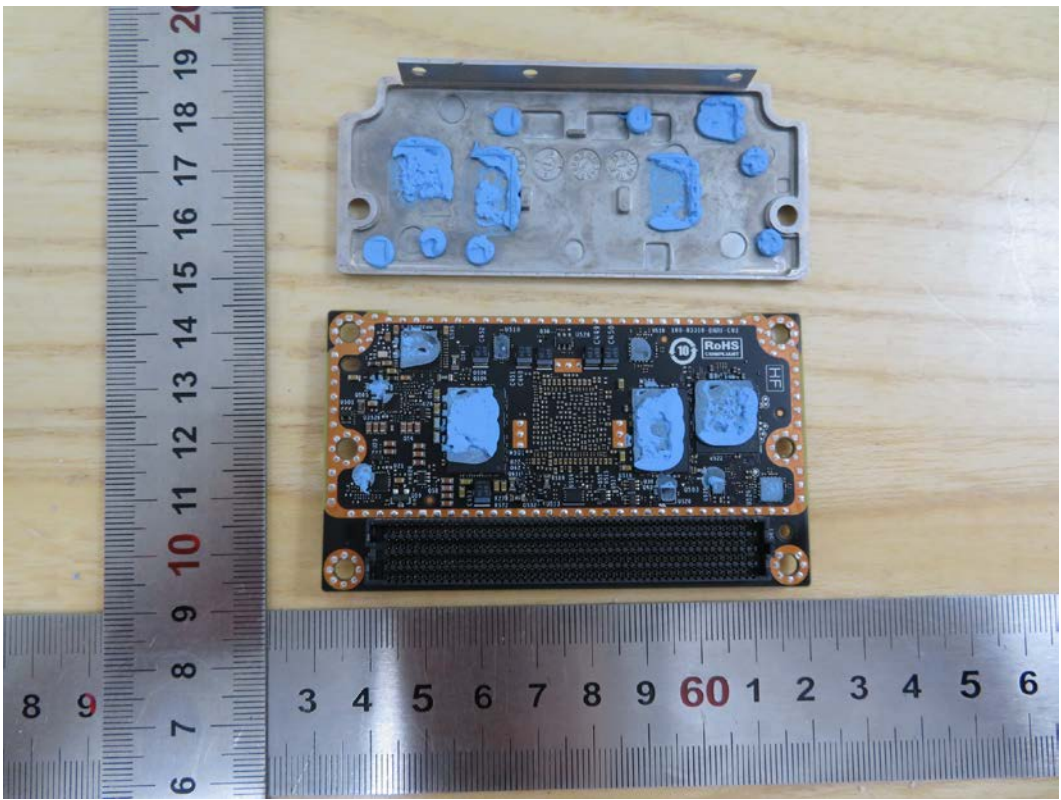

FCC ID: QIS-BOX

IC: 6369A-BOX

Appendix II

Internal Photographs

**Model Number: HUAWEI Box 900, HUAWEI
Box 700, HUAWEI Box 500**

HUAWEI Box 900

Power Supply(Manufacturer : VAPEL)

Power Supply(Manufacturer : VAPEL)

Antenna (Manufacturer : Sheng Lu)

Chain 1
Antenna

Chain 0
Antenna

Model Number: HUAWEI Box 700

Model Number: HUAWEI Box 500

Power Supply(Manufacturer : ASTEC)

Power Supply(Manufacturer : ASTEC)

Antenna (Manufacturer : PCTEL)