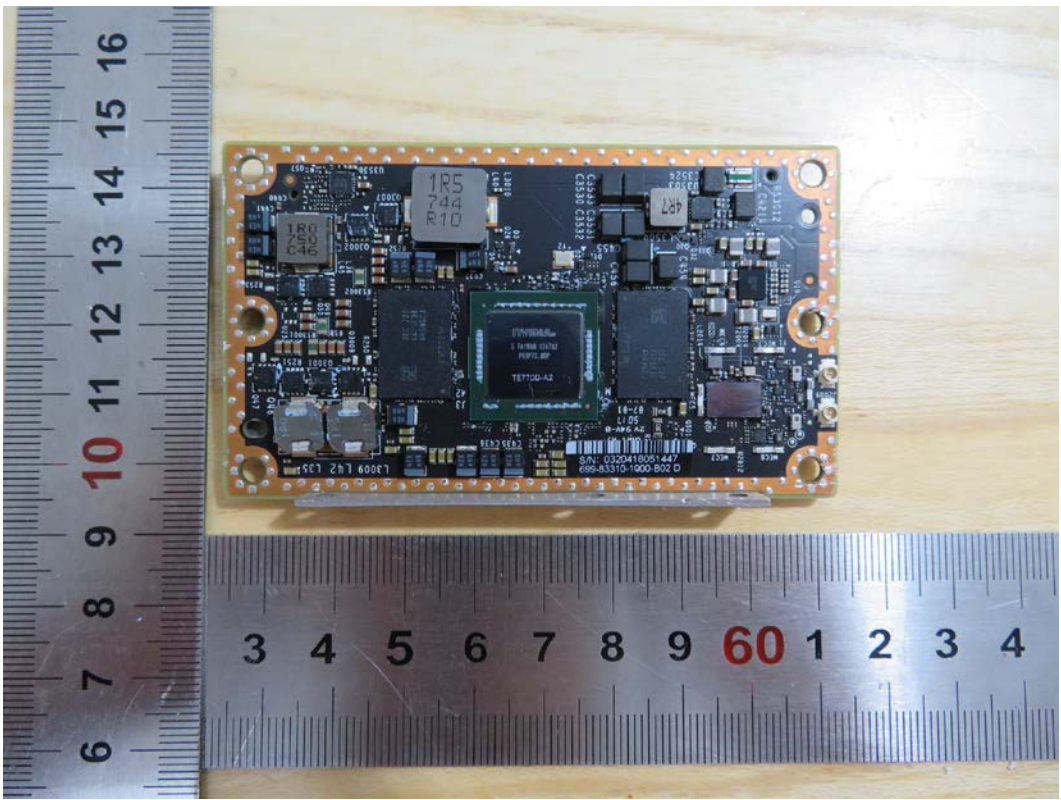

FCC ID: QIS-BOX

IC: 6369A-BOX

Appendix II

Internal Photographs

**Model Number: HUAWEI Box 900, HUAWEI
Box 700, HUAWEI Box 500**

HUAWEI Box 900

Power Supply(Manufacturer : VAPEL)

Power Supply(Manufacturer : VAPEL)

Antenna (Manufacturer : Sheng Lu)

Chain 1
Antenna

Chain 0
Antenna

Model Number: HUAWEI Box 700

Model Number: HUAWEI Box 500

Power Supply(Manufacturer : ASTEC)

Power Supply(Manufacturer : ASTEC)

Antenna (Manufacturer : PCTEL)