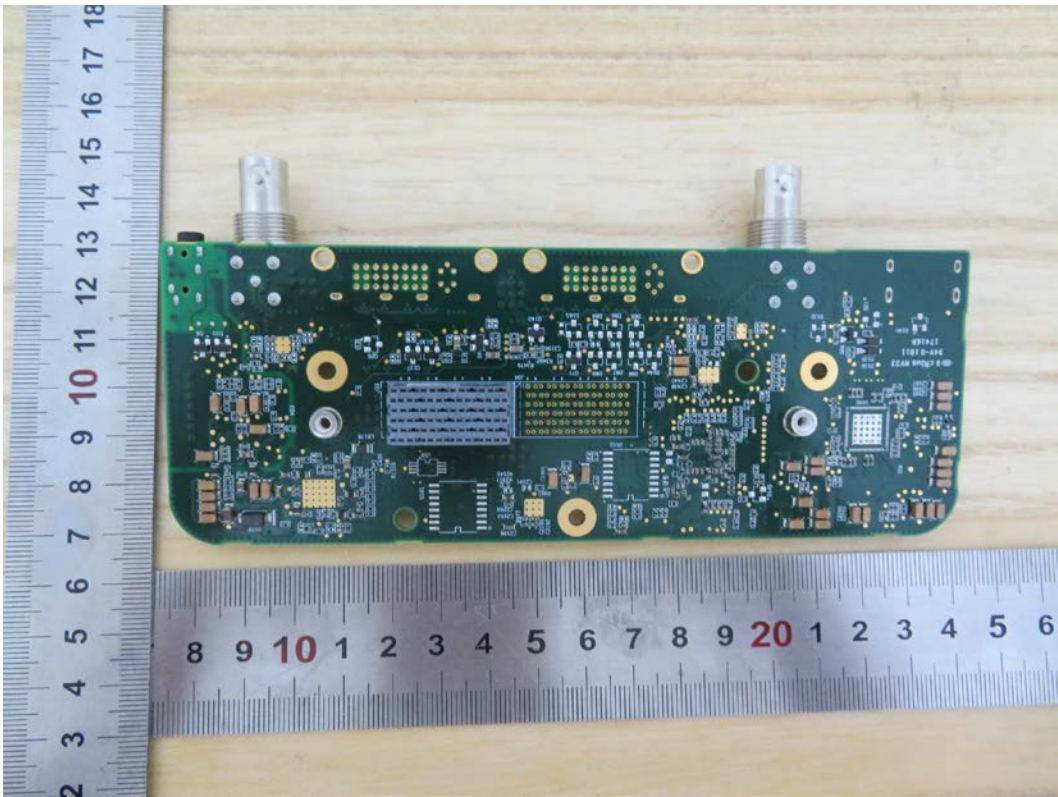

FCC ID: QIS-BOX

IC: 6369A-BOX

Appendix II

Internal Photographs

**Model Number: HUAWEI Box 900, HUAWEI
Box 700, HUAWEI Box 500**

HUAWEI Box 900

Power Supply(Manufacturer : VAPEL)

Power Supply(Manufacturer : VAPEL)

Antenna (Manufacturer : Sheng Lu)

Chain 1
Antenna

Chain 0
Antenna

Model Number: HUAWEI Box 700

Model Number: HUAWEI Box 500

Power Supply(Manufacturer : ASTEC)

Power Supply(Manufacturer : ASTEC)

Antenna (Manufacturer : PCTEL)