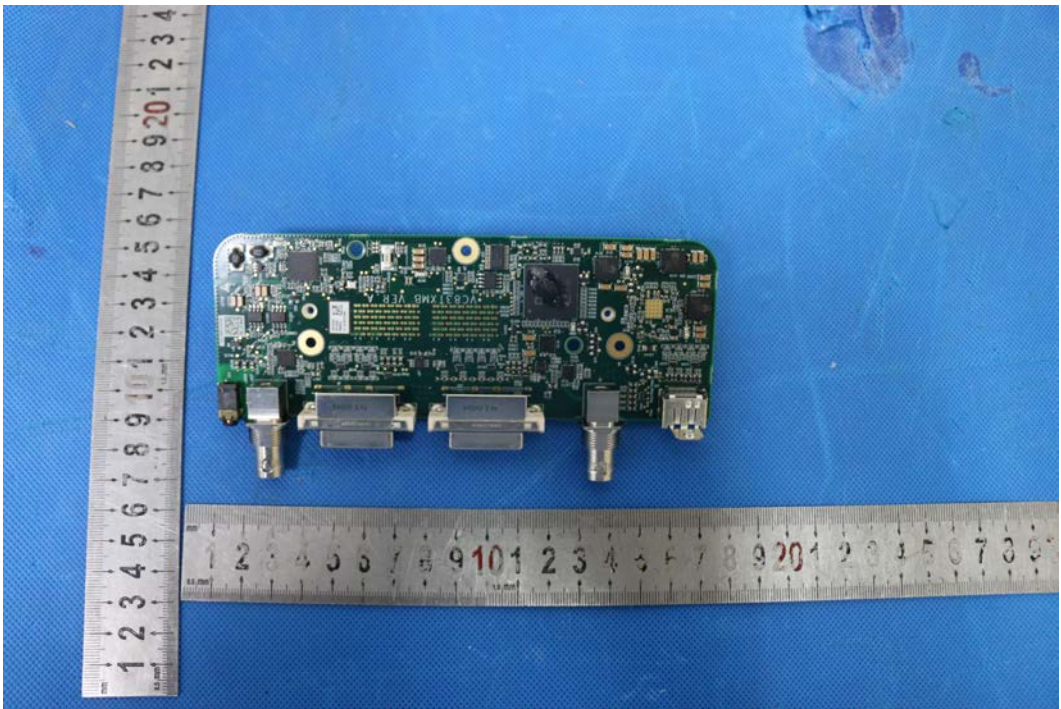

FCC ID: QIS-BOX

IC: 6369A-BOX

Appendix II

Internal Photographs

**Model Number: HUAWEI Box 900, HUAWEI
Box 700, HUAWEI Box 500**

HUAWEI Box 900

Power Supply(Manufacturer : VAPEL)

Power Supply(Manufacturer : VAPEL)

Antenna (Manufacturer : Sheng Lu)

Chain 1
Antenna

Chain 0
Antenna

Model Number: HUAWEI Box 700

Model Number: HUAWEI Box 500

Power Supply(Manufacturer : ASTEC)

Power Supply(Manufacturer : ASTEC)

Antenna (Manufacturer : PCTEL)