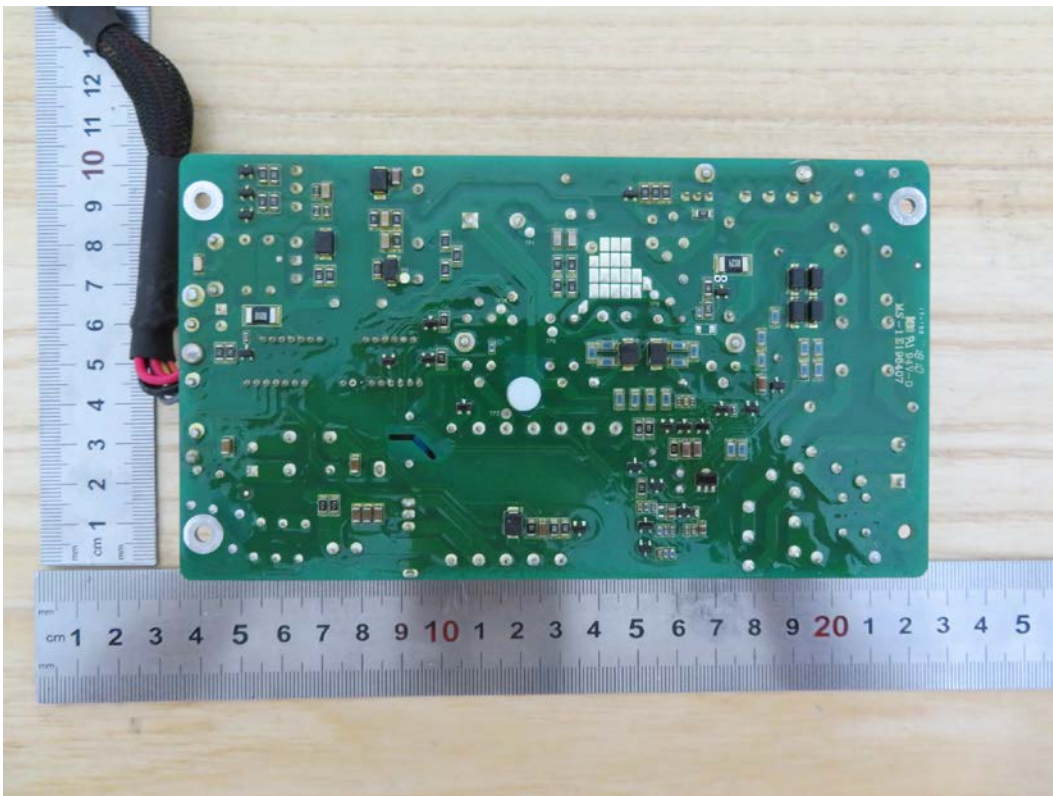

FCC ID: QIS-BOX

IC: 6369A-BOX

Appendix II

Internal Photographs

**Model Number: HUAWEI Box 900, HUAWEI
Box 700, HUAWEI Box 500**

HUAWEI Box 900

Power Supply(Manufacturer : VAPEL)

Power Supply(Manufacturer : VAPEL)

Antenna (Manufacturer : Sheng Lu)

Chain 1
Antenna

Chain 0
Antenna

Model Number: HUAWEI Box 700

Model Number: HUAWEI Box 500

Power Supply(Manufacturer : ASTEC)

Power Supply(Manufacturer : ASTEC)

Antenna (Manufacturer : PCTEL)