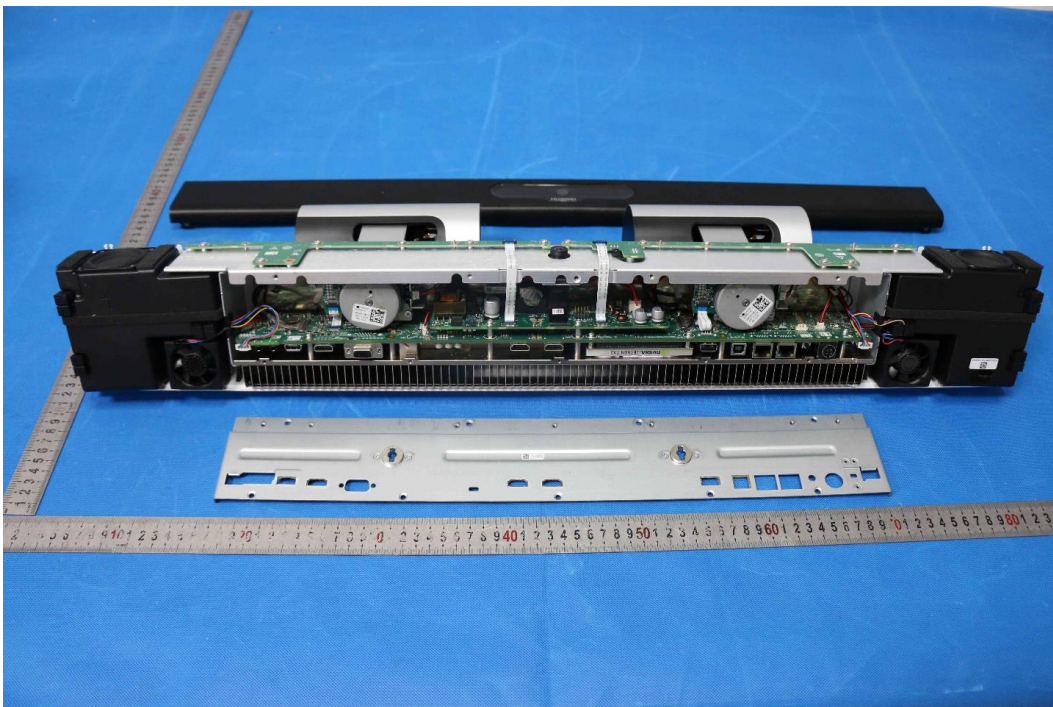

FCC ID: QIS-BAR500

IC: 6369A-BAR500

### **Internal Photographs**

**Model Number: HUAWEI Bar 500**

Photo-04 Internal view 1

Photo-05 Internal view 2

Photo-06 Component view of VC84UDDA board

Photo-07 Bottom view of VC84UDDA board

Photo-08 Component view of VC84UDMA board