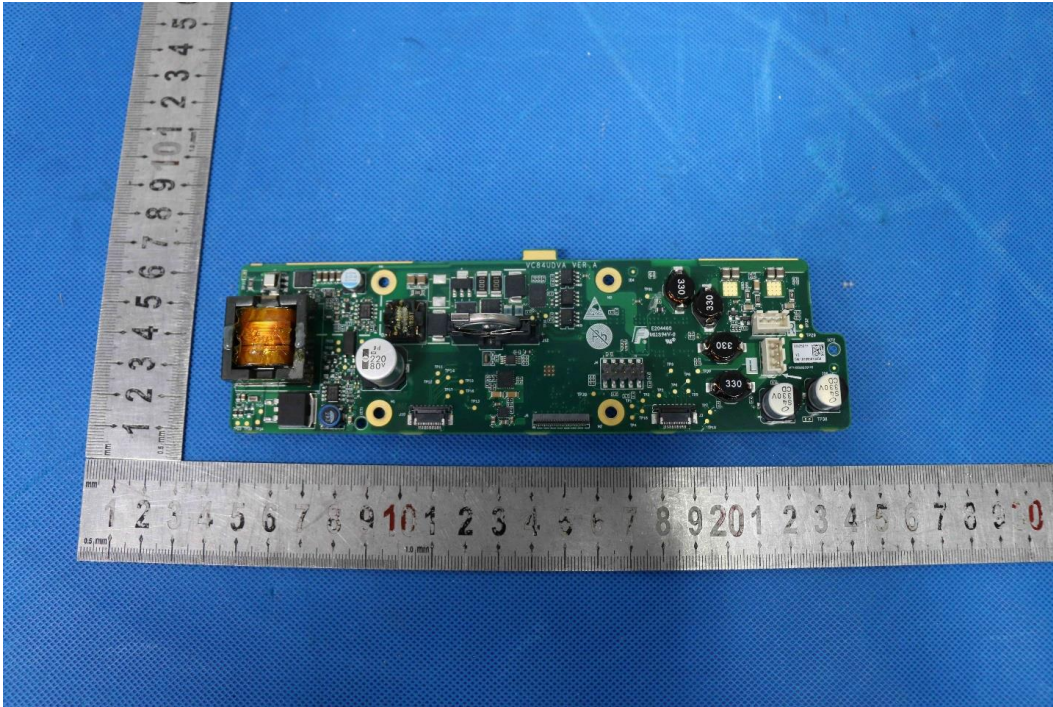

FCC ID: QIS-BAR500

IC: 6369A-BAR500

### **Internal Photographs**

**Model Number: HUAWEI Bar 500**

Photo-04 Internal view 1

Photo-05 Internal view 2

Photo-06 Component view of VC84UDDA board

Photo-07 Bottom view of VC84UDDA board

Photo-08 Component view of VC84UDMA board

Photo-09 Bottom view of VC84UDMA board

Photo-10 Component view of VC84UDVA board

Photo-11 Bottom view of VC84UDVA board

Photo-12 Bottom view of VC84UDBA board

Photo-13 Component view of VC84UDBA board

Photo-14 Antenna (Manufacturer : NIPPO)

Photo-15 Wireless module

Photo-16 Wireless module

Photo-17 Wireless module

Photo-18 Wireless module

Photo-19 Wireless module

Photo-20 Wireless module

Photo-21 Wireless module

Photo-22 Wireless module