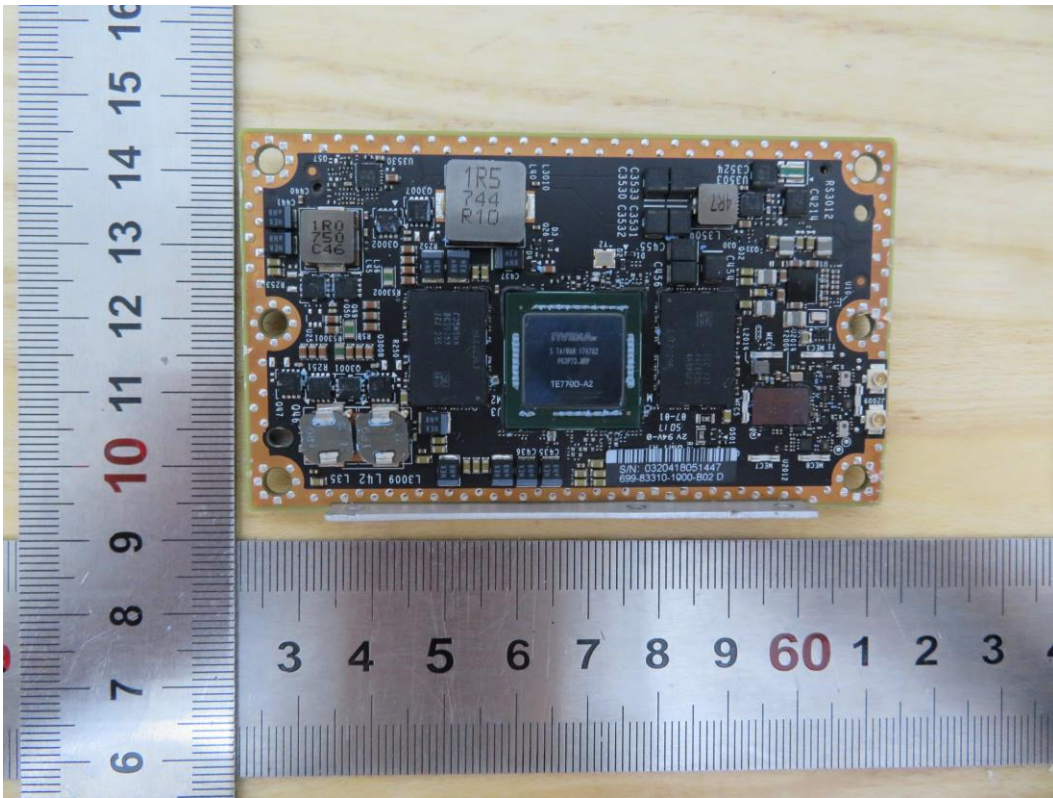

FCC ID: QIS-BAR500

IC: 6369A-BAR500

Photo-09 Bottom view of VC84UDMA board

Photo-10 Component view of VC84UDVA board

Photo-11 Bottom view of VC84UDVA board

Photo-12 Bottom view of VC84UDBA board

Photo-13 Component view of VC84UDBA board

Photo-14 Antenna (Manufacturer : NIPPO)

Photo-15 Wireless module

Photo-16 Wireless module

Photo-17 Wireless module

Photo-18 Wireless module

Photo-19 Wireless module

Photo-20 Wireless module

Photo-21 Wireless module

Photo-22 Wireless module