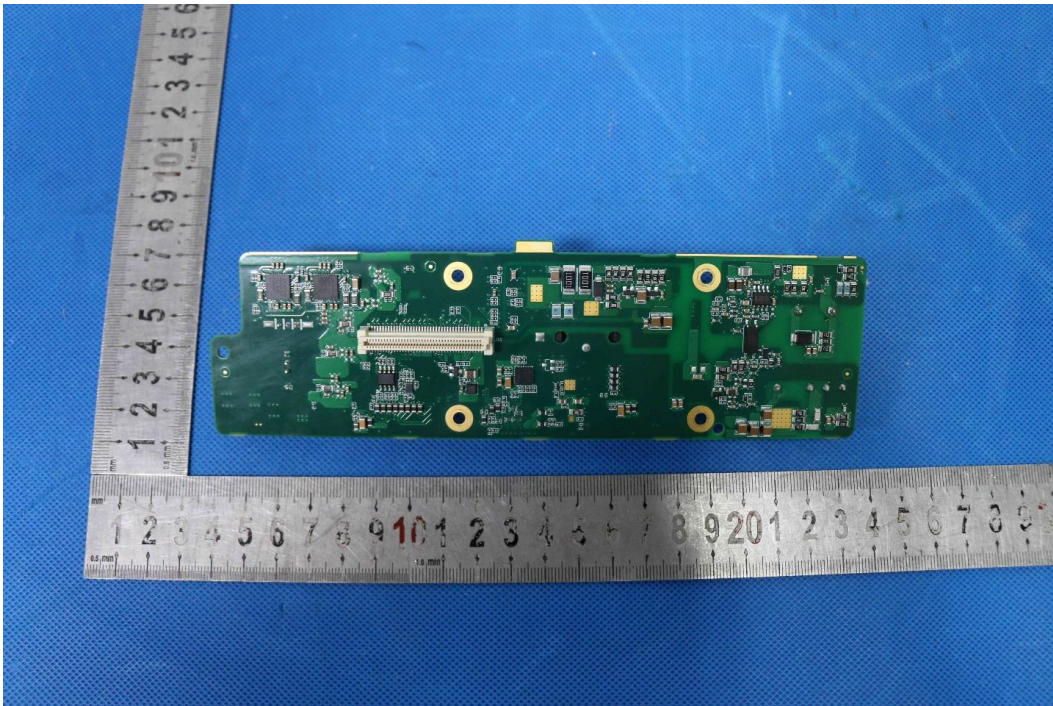

FCC ID: QIS-BAR500

IC: 6369A-BAR500

### **Internal Photographs**

**Model Number: HUAWEI Bar 500**

Photo-04 Internal view 1

Photo-05 Internal view 2

Photo-06 Component view of VC84UDDA board

Photo-07 Bottom view of VC84UDDA board

Photo-08 Component view of VC84UDMA board

Photo-09 Bottom view of VC84UDMA board

Photo-10 Component view of VC84UDVA board

Photo-11 Bottom view of VC84UDVA board

Photo-12 Bottom view of VC84UDBA board

Photo-13 Component view of VC84UDBA board

Photo-14 Antenna (Manufacturer : NIPPO)

Photo-15 Wireless module

Photo-16 Wireless module

Photo-17 Wireless module

Photo-18 Wireless module

Photo-19 Wireless module

Photo-20 Wireless module

Photo-21 Wireless module

Photo-22 Wireless module