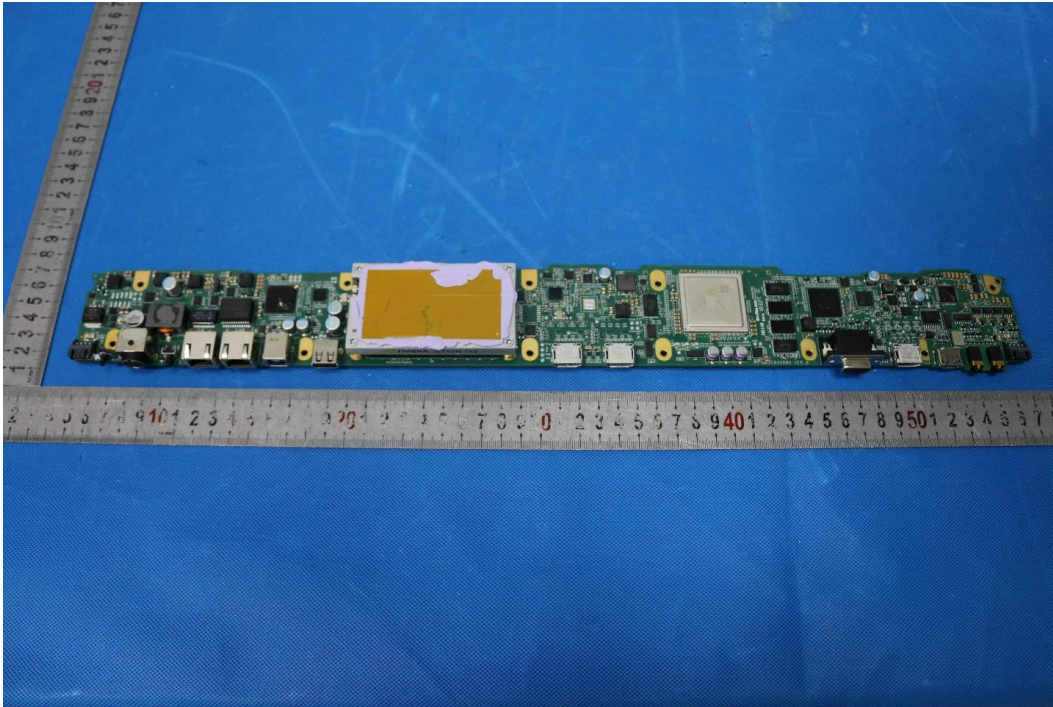

FCC ID: QIS-BAR500

IC: 6369A-BAR500

### **Internal Photographs**

**Model Number: HUAWEI Bar 500**

Photo-04 Internal view 1

Photo-05 Internal view 2

Photo-06 Component view of VC84UDDA board

Photo-07 Bottom view of VC84UDDA board

Photo-08 Component view of VC84UDMA board