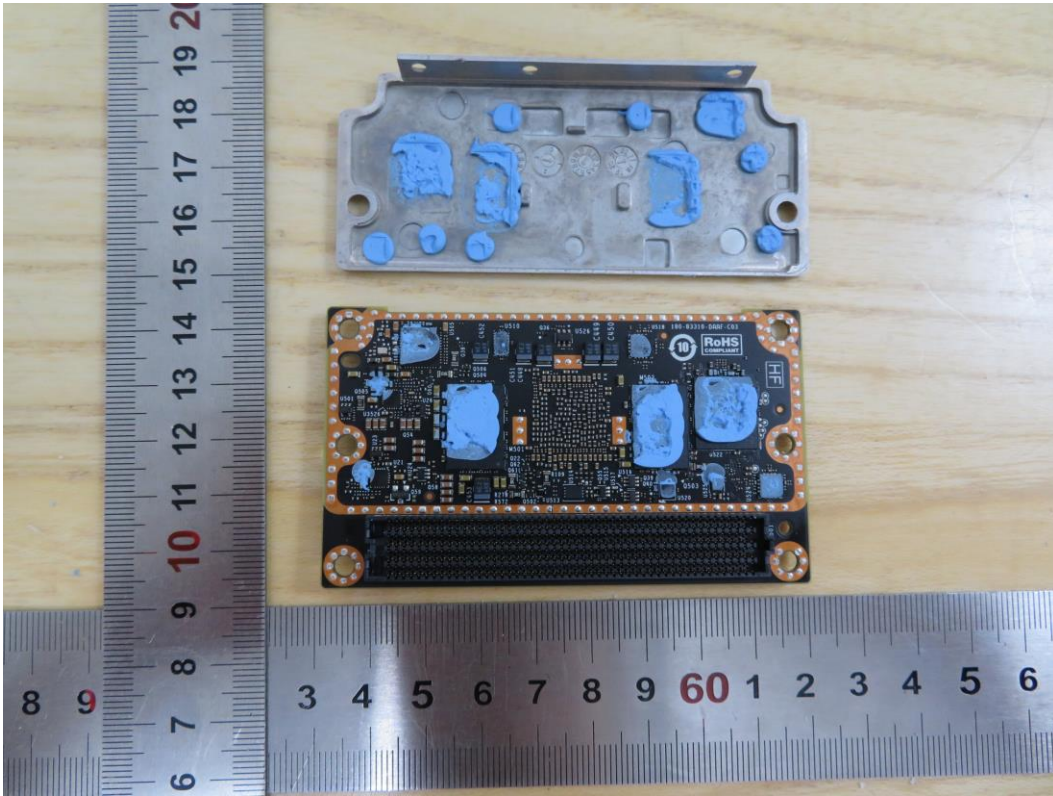

### **Internal Photographs**

**Model Number: HUAWEI Bar 500**

Photo-04 Internal view 1

Photo-05 Internal view 2

Photo-06 Component view of VC84UDDA board

Photo-07 Bottom view of VC84UDDA board

Photo-08 Component view of VC84UDMA board

Photo-09 Bottom view of VC84UDMA board

Photo-10 Component view of VC84UDVA board

Photo-11 Bottom view of VC84UDVA board

Photo-12 Bottom view of VC84UDBA board

Photo-13 Component view of VC84UDBA board

Photo-14 Antenna (Manufacturer : NIPPO)

Photo-15 Wireless module

Photo-16 Wireless module

Photo-17 Wireless module

Photo-18 Wireless module

Photo-19 Wireless module

Photo-20 Wireless module

Photo-21 Wireless module

Photo-22 Wireless module