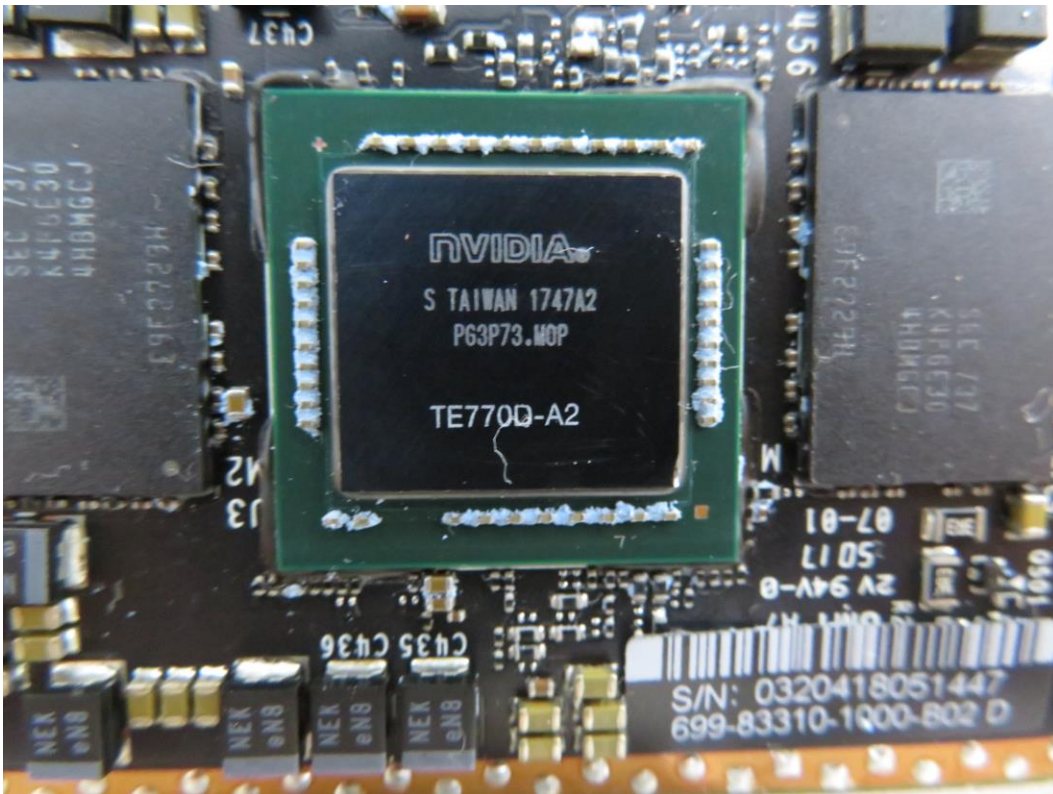

FCC ID: QIS-BAR500

IC: 6369A-BAR500

Photo-09 Bottom view of VC84UDMA board

Photo-10 Component view of VC84UDVA board

Photo-11 Bottom view of VC84UDVA board

Photo-12 Bottom view of VC84UDBA board

Photo-13 Component view of VC84UDBA board

Photo-14 Antenna (Manufacturer : NIPPO)

Photo-15 Wireless module

Photo-16 Wireless module

Photo-17 Wireless module

Photo-18 Wireless module

Photo-19 Wireless module

Photo-20 Wireless module

Photo-21 Wireless module

Photo-22 Wireless module