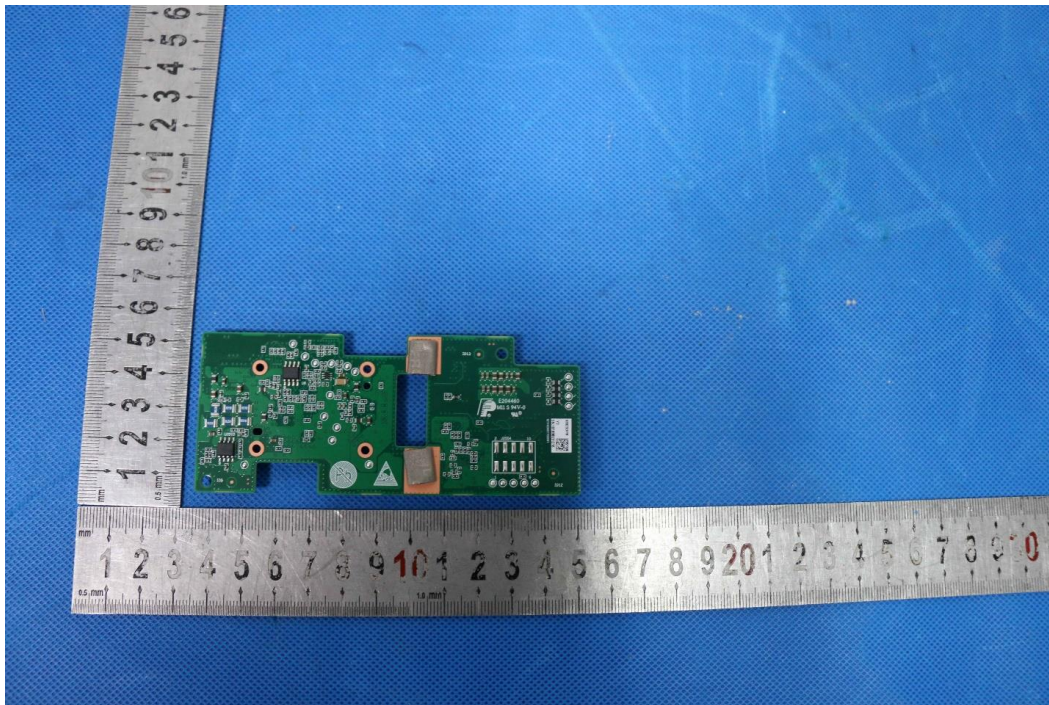

FCC ID: QIS-BAR500

IC: 6369A-BAR500

### **Internal Photographs**

**Model Number: HUAWEI Bar 500**

Photo-04 Internal view 1

Photo-05 Internal view 2

Photo-06 Component view of VC84UDDA board

Photo-07 Bottom view of VC84UDDA board

Photo-08 Component view of VC84UDMA board