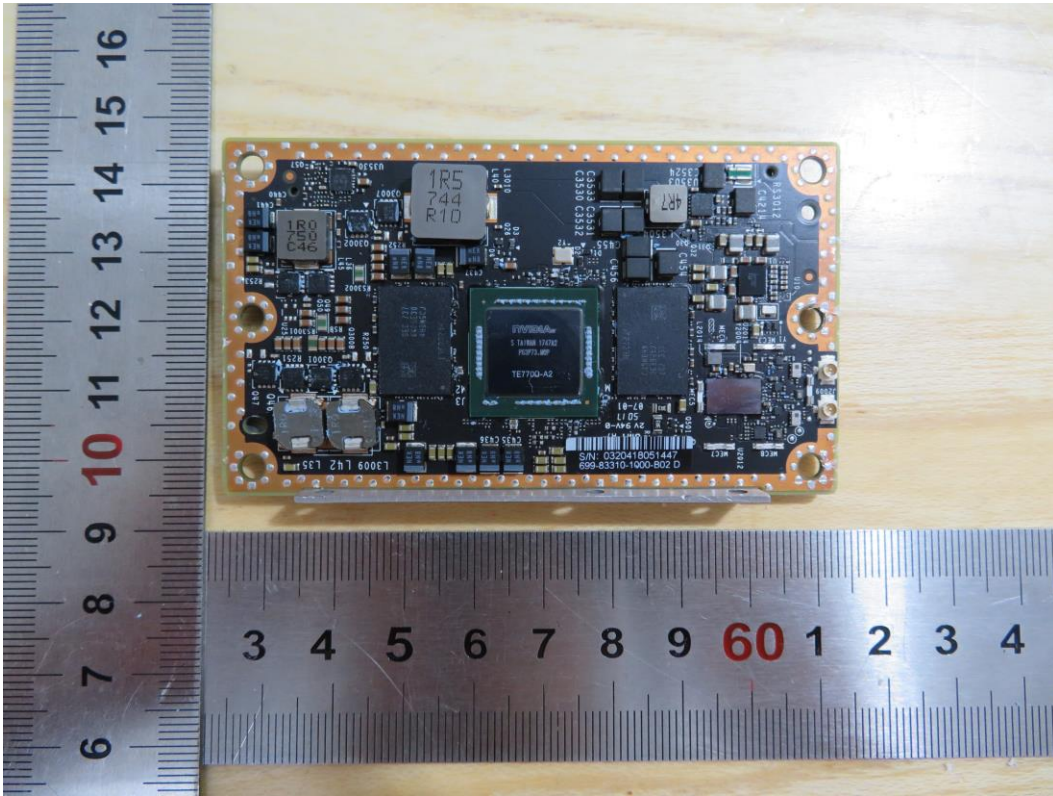

FCC ID: QIS-BAR500

IC: 6369A-BAR500

Photo-09 Bottom view of VC84UDMA board

Photo-10 Component view of VC84UDVA board

Photo-11 Bottom view of VC84UDVA board

Photo-12 Bottom view of VC84UDBA board

Photo-13 Component view of VC84UDBA board

Photo-14 Antenna (Manufacturer : NIPPO)

Photo-15 Wireless module

Photo-16 Wireless module

Photo-17 Wireless module

Photo-18 Wireless module

Photo-19 Wireless module

Photo-20 Wireless module

Photo-21 Wireless module

Photo-22 Wireless module