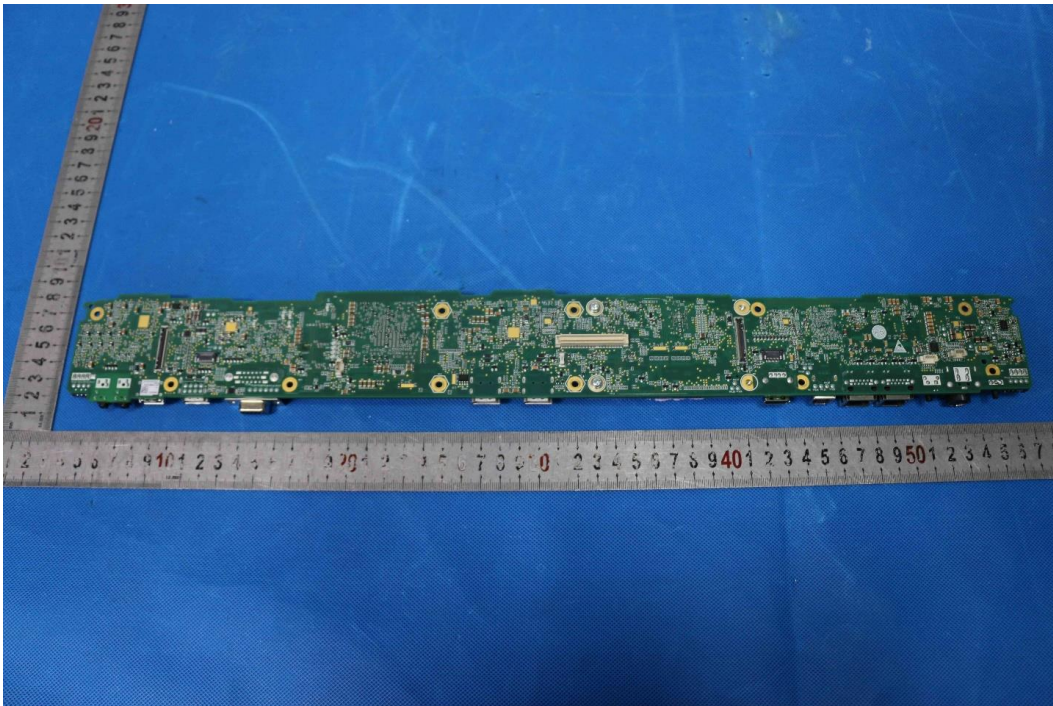

### **Internal Photographs**

**Model Number: HUAWEI Bar 500**

Photo-04 Internal view 1

Photo-05 Internal view 2

Photo-06 Component view of VC84UDDA board

Photo-07 Bottom view of VC84UDDA board

Photo-08 Component view of VC84UDMA board

Photo-09 Bottom view of VC84UDMA board

Photo-10 Component view of VC84UDVA board

Photo-11 Bottom view of VC84UDVA board

Photo-12 Bottom view of VC84UDBA board

Photo-13 Component view of VC84UDBA board

Photo-14 Antenna (Manufacturer : NIPPO)