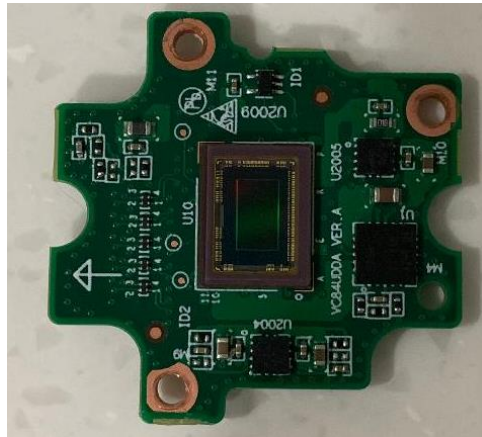

FCC ID: QIS-BAR500

IC: 6369A-BAR500

### **Internal Photographs**

**Model Number: HUAWEI Bar 500**

Photo-04 Internal view 1

Photo-05 Internal view 2

Photo-06 Component view of VC84UDDA board

Photo-07 Bottom view of VC84UDDA board

Photo-08 Component view of VC84UDMA board

Photo-09 Bottom view of VC84UDMA board

Photo-10 Component view of VC84UDVA board

Photo-11 Bottom view of VC84UDVA board

Photo-12 Bottom view of VC84UDBA board

Photo-13 Component view of VC84UDBA board

Photo-14 Antenna (Manufacturer : NIPPO)