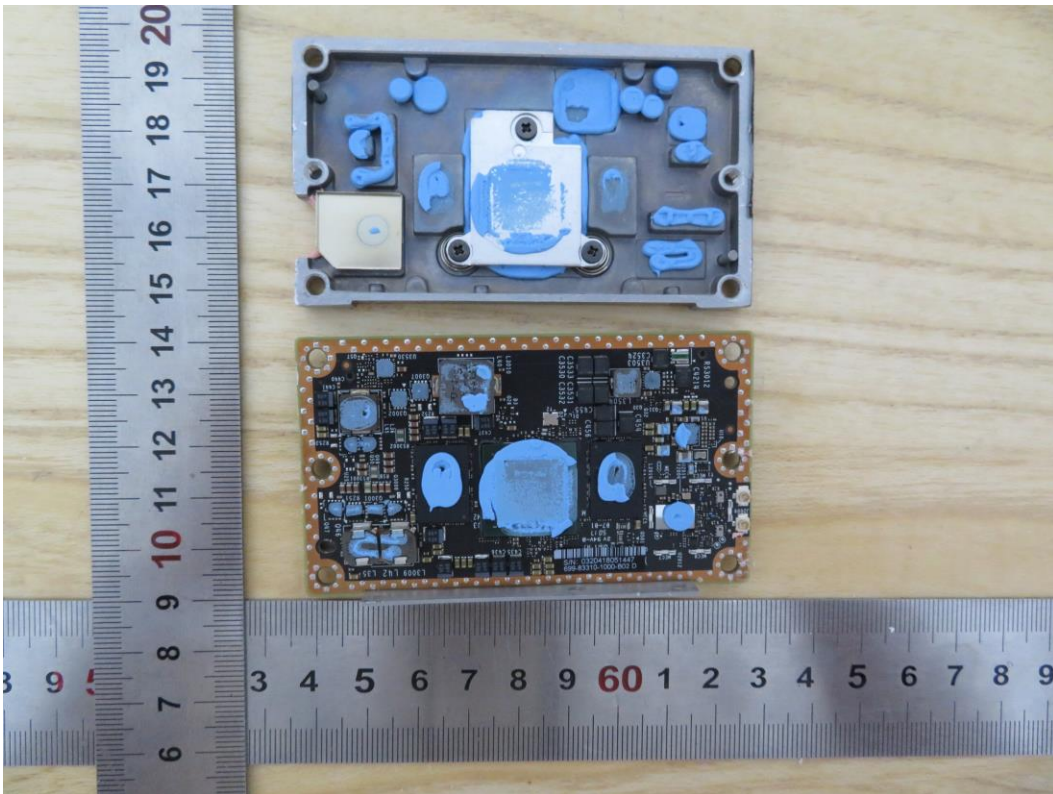

### **Internal Photographs**

**Model Number: HUAWEI Bar 500**

Photo-04 Internal view 1

Photo-05 Internal view 2

Photo-06 Component view of VC84UDDA board

Photo-07 Bottom view of VC84UDDA board

Photo-08 Component view of VC84UDMA board

Photo-09 Bottom view of VC84UDMA board

Photo-10 Component view of VC84UDVA board

Photo-11 Bottom view of VC84UDVA board

Photo-12 Bottom view of VC84UDBA board

Photo-13 Component view of VC84UDBA board

Photo-14 Antenna (Manufacturer : NIPPO)

Photo-15 Wireless module

Photo-16 Wireless module

Photo-17 Wireless module

Photo-18 Wireless module

Photo-19 Wireless module

Photo-20 Wireless module

Photo-21 Wireless module

Photo-22 Wireless module