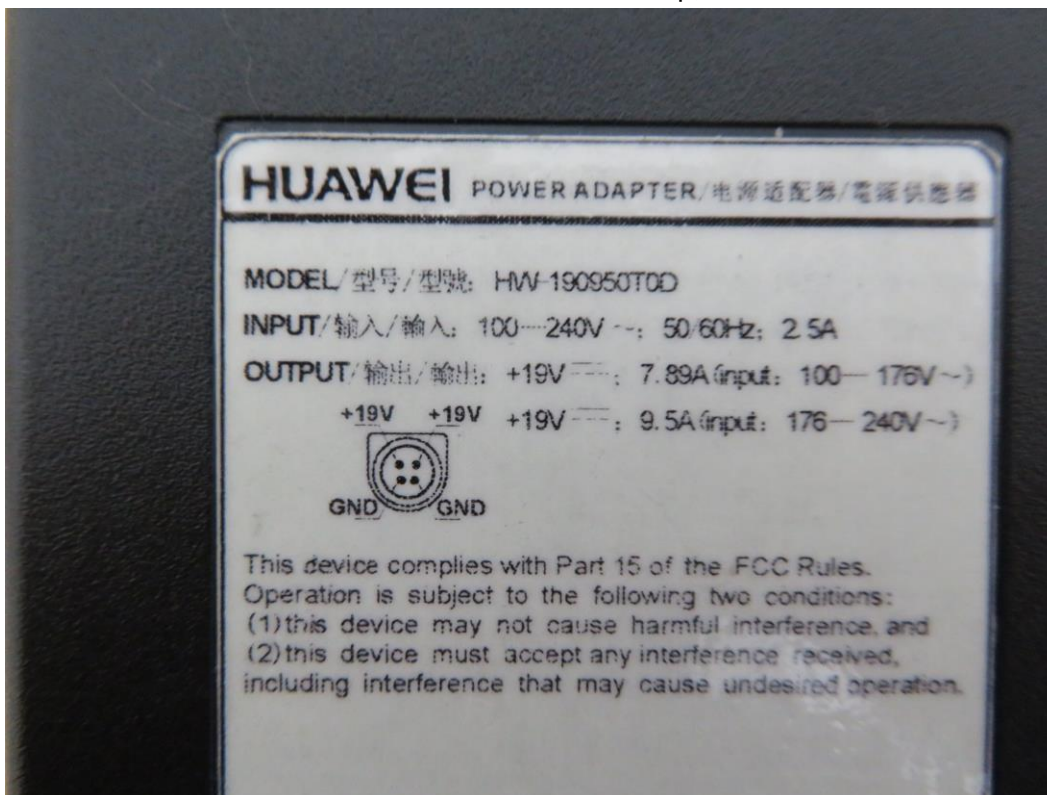

FCC ID: QIS-BAR500

IC: 6369A-BAR500

Appendix II

Internal Photographs

Model Number: HUAWEI Bar 500

Photo-01 Top, right and front view

Photo-02 Top, left and rear view

Photo-03 Bottom view

Photo-04 POWER ADPTE right and front view

Photo-05 POWER ADPTE Top, left and rear view

Photo-06 POWER ADPTE Top, view

Photo-07 POWER ADPTE Cable, view

Photo-08 POWER ADPTE Cable, view

END