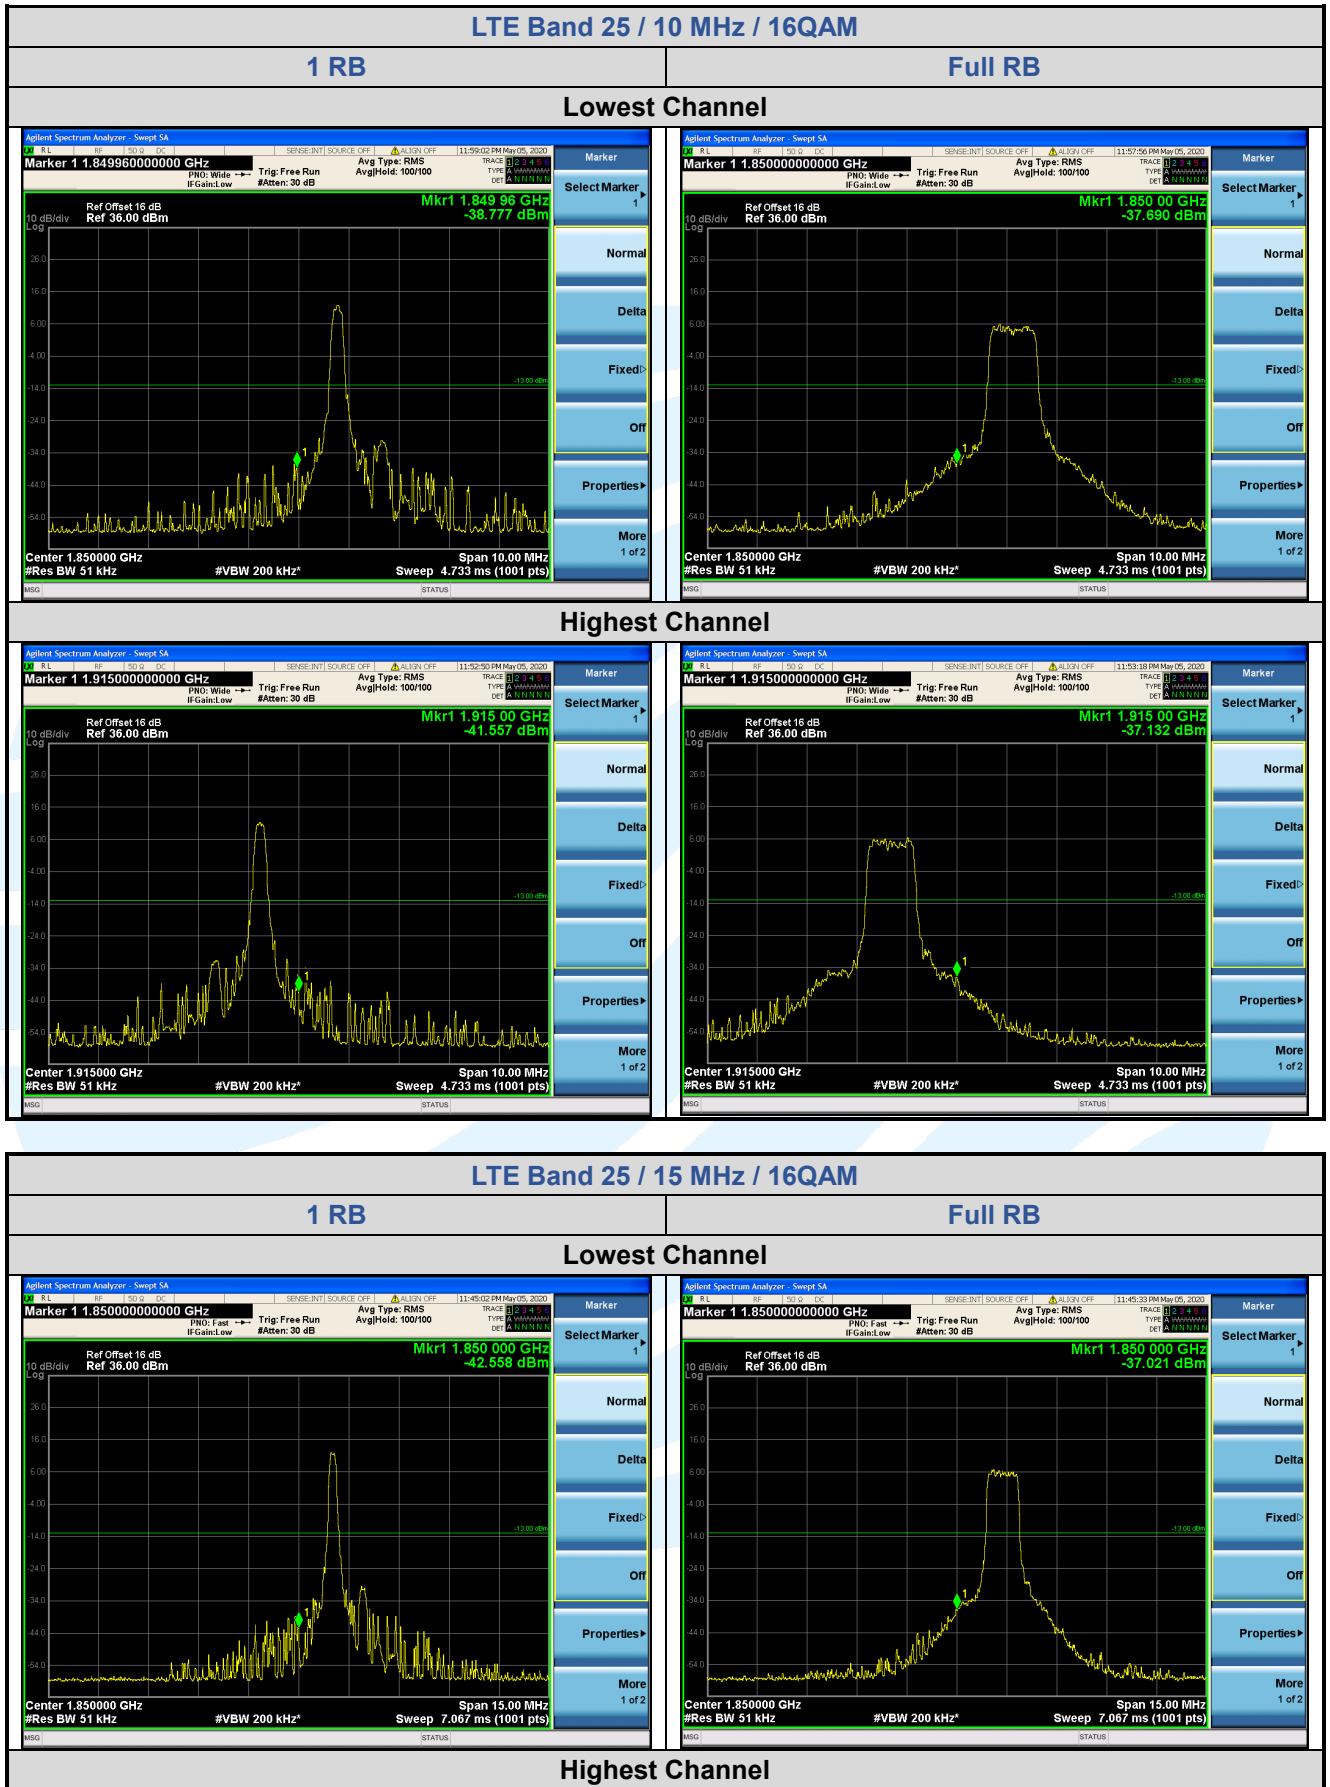

Shenzhen UnionTrust Quality and Technology Co., Ltd.

Address: 16/F, Block A, Building 6, Baoneng Science and Technology Park, Qingxiang Road No.1, Longhua New District, Shenzhen, China

Tel: +86-755-28230888

Fax: +86-755-28230886

E-mail: info@uttlab.com

[Http://www.uttlab.com](http://www.uttlab.com)

UTTR-RF-RSS4G-V1.0