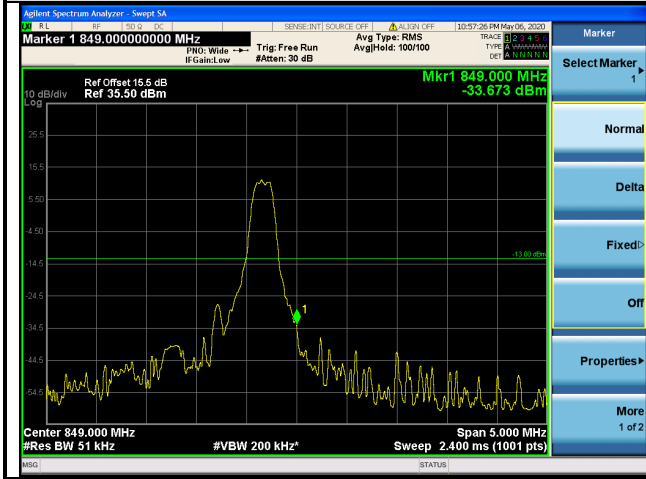

Highest Channel