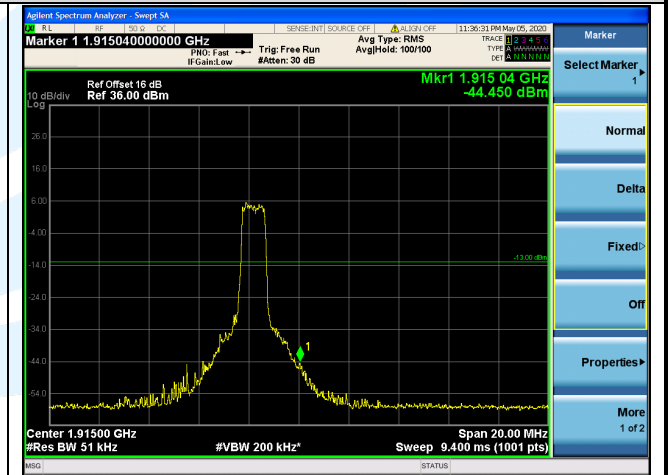

## LTE Band 25 / 20 MHz / 16QAM

1 RB

Full RB

### Lowest Channel

### Highest Channel

5.6.8 LTE Band 26