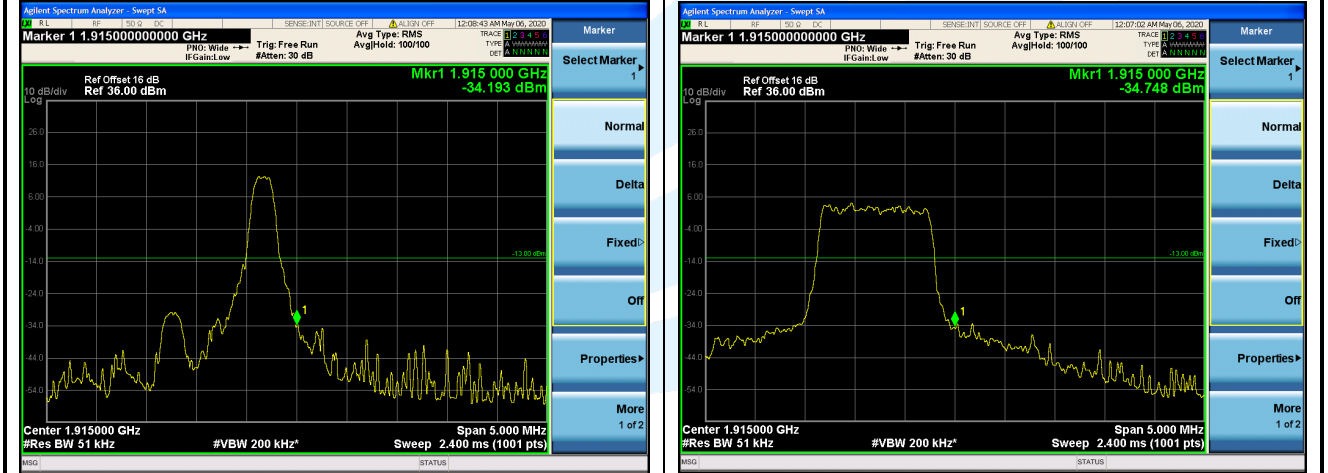

Highest Channel