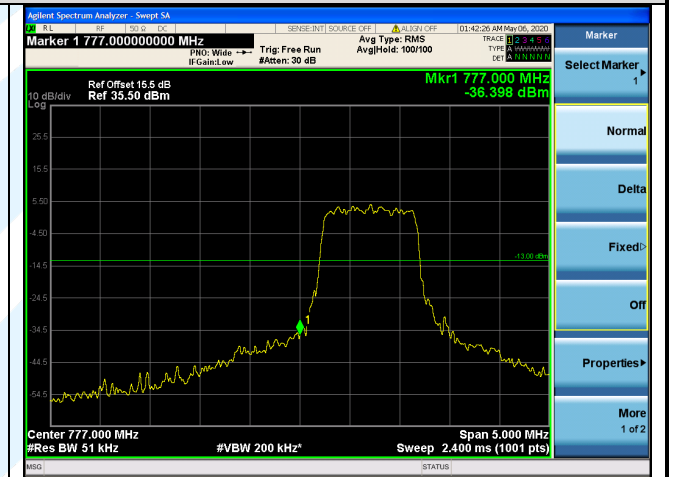

Lowest Channel