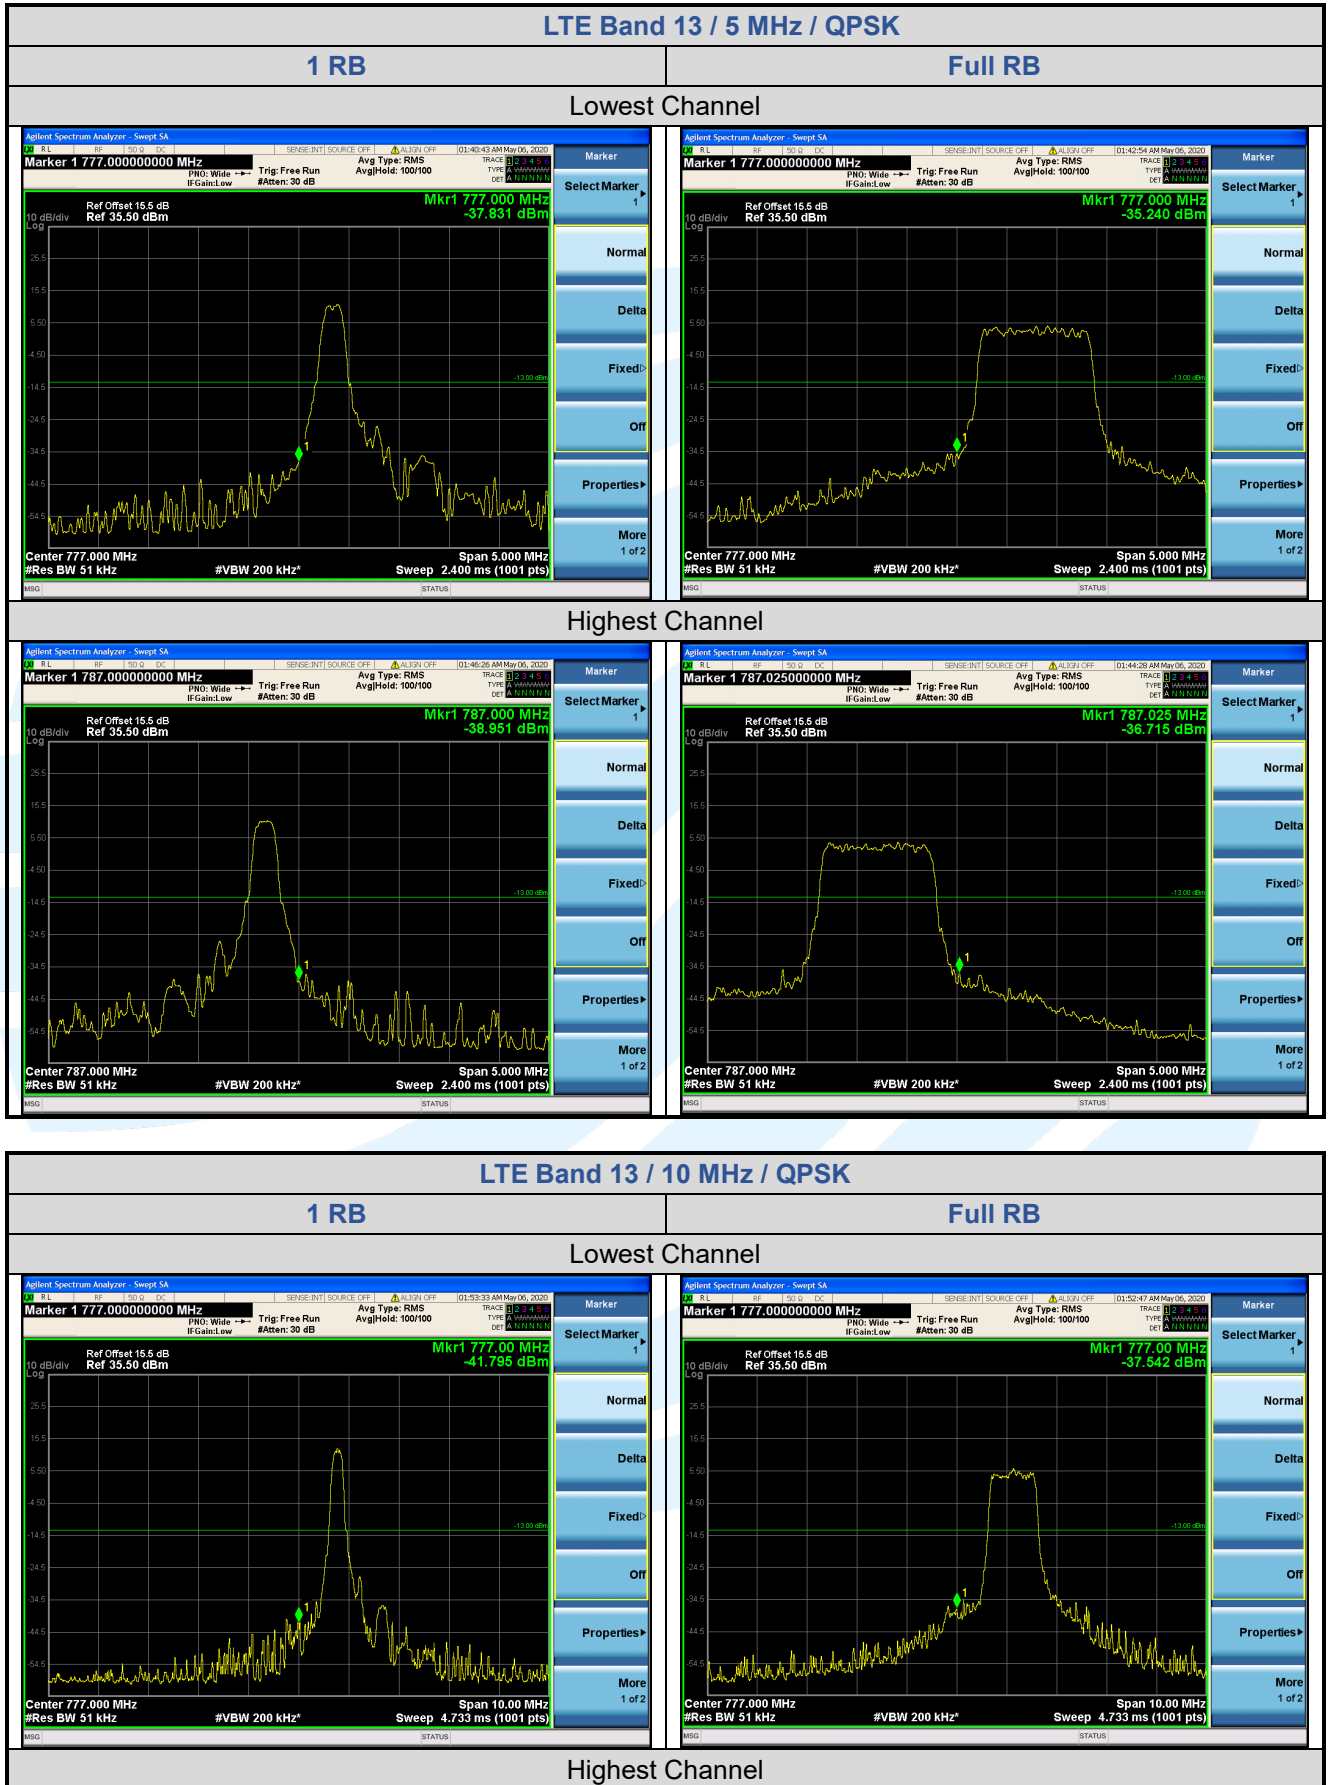

5.6.5 LTE Band 13

Shenzhen UnionTrust Quality and Technology Co., Ltd.

Address: 16/F, Block A, Building 6, Baoneng Science and Technology Park, Qingxiang Road No.1, Longhua New District, Shenzhen, China

Tel: +86-755-28230888

Fax: +86-755-28230886

E-mail: info@uttlab.com

[Http://www.uttlab.com](http://www.uttlab.com)

UTTR-RF-RSS4G-V1.0