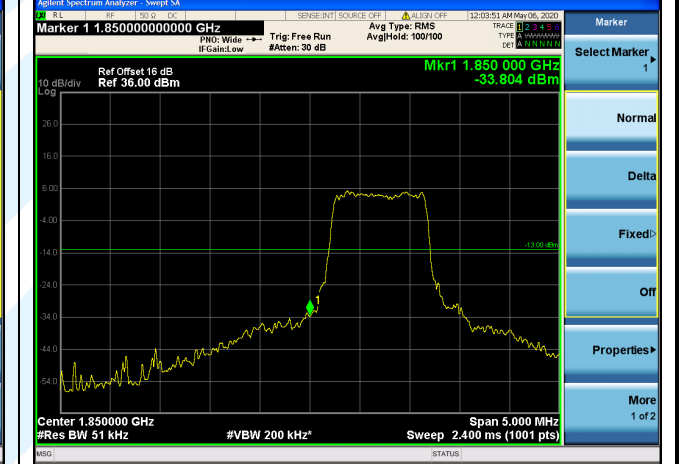

Lowest Channel