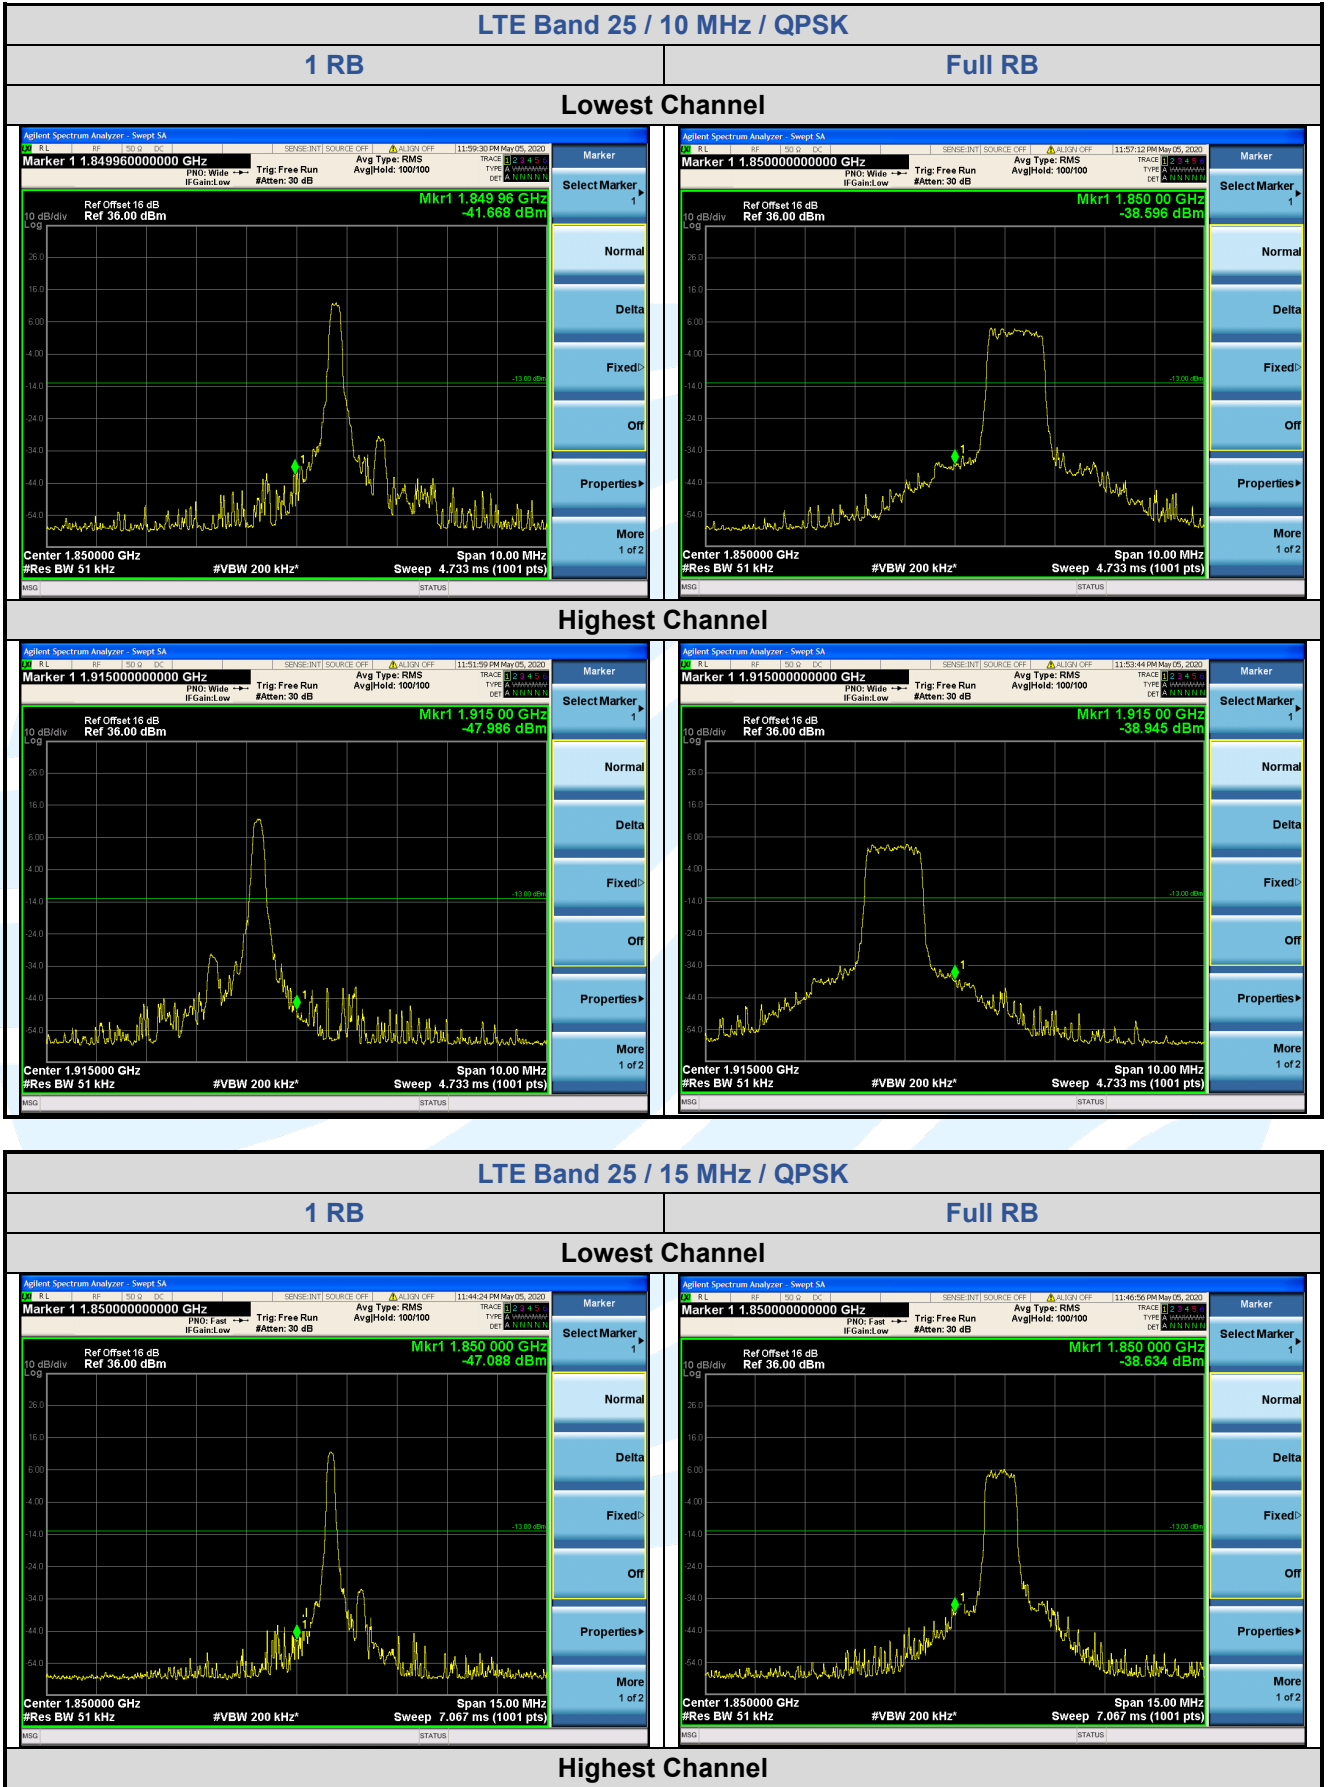

Shenzhen UnionTrust Quality and Technology Co., Ltd.

Address: 16/F, Block A, Building 6, Baoneng Science and Technology Park, Qingxiang Road No.1, Longhua New District, Shenzhen, China

Tel: +86-755-28230888

Fax: +86-755-28230886

E-mail: info@uttlab.com

[Http://www.uttlab.com](http://www.uttlab.com)

UTTR-RF-RSS4G-V1.0