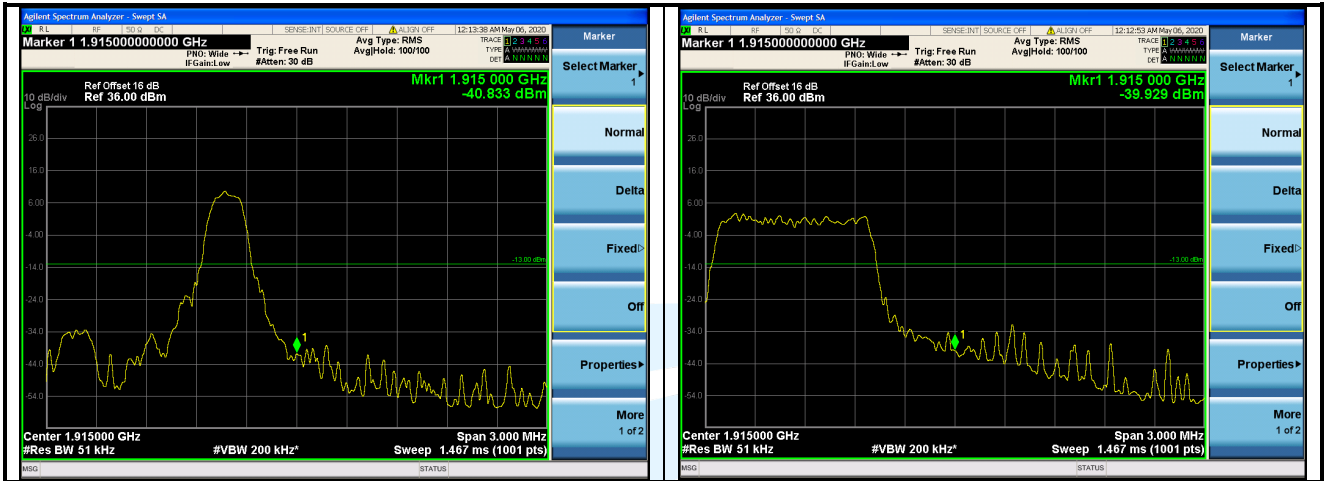

LTE Band 25 / 5 Mhz / 16QAM

1 RB Full RB

Lowest Channel

Highest Channel