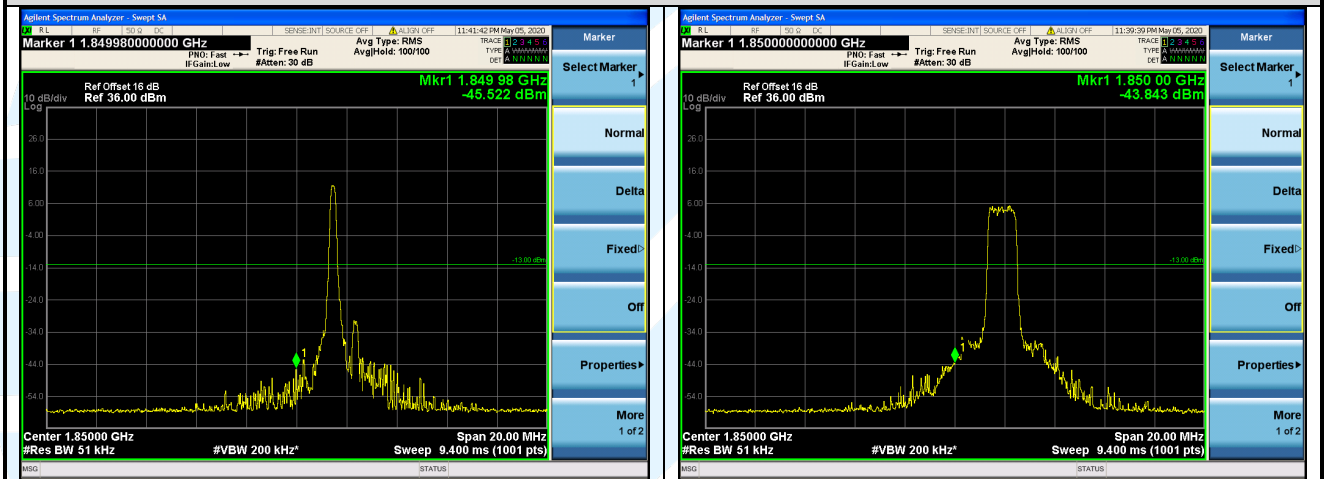

Highest Channel

LTE Band 25 / 1.4 MHz / 16QAM

1 RB Full RB

Lowest Channel

Shenzhen UnionTrust Quality and Technology Co., Ltd.

Address: 16/F, Block A, Building 6, Baoneng Science and Technology Park, Qingxiang Road No.1, Longhua New District, Shenzhen, China