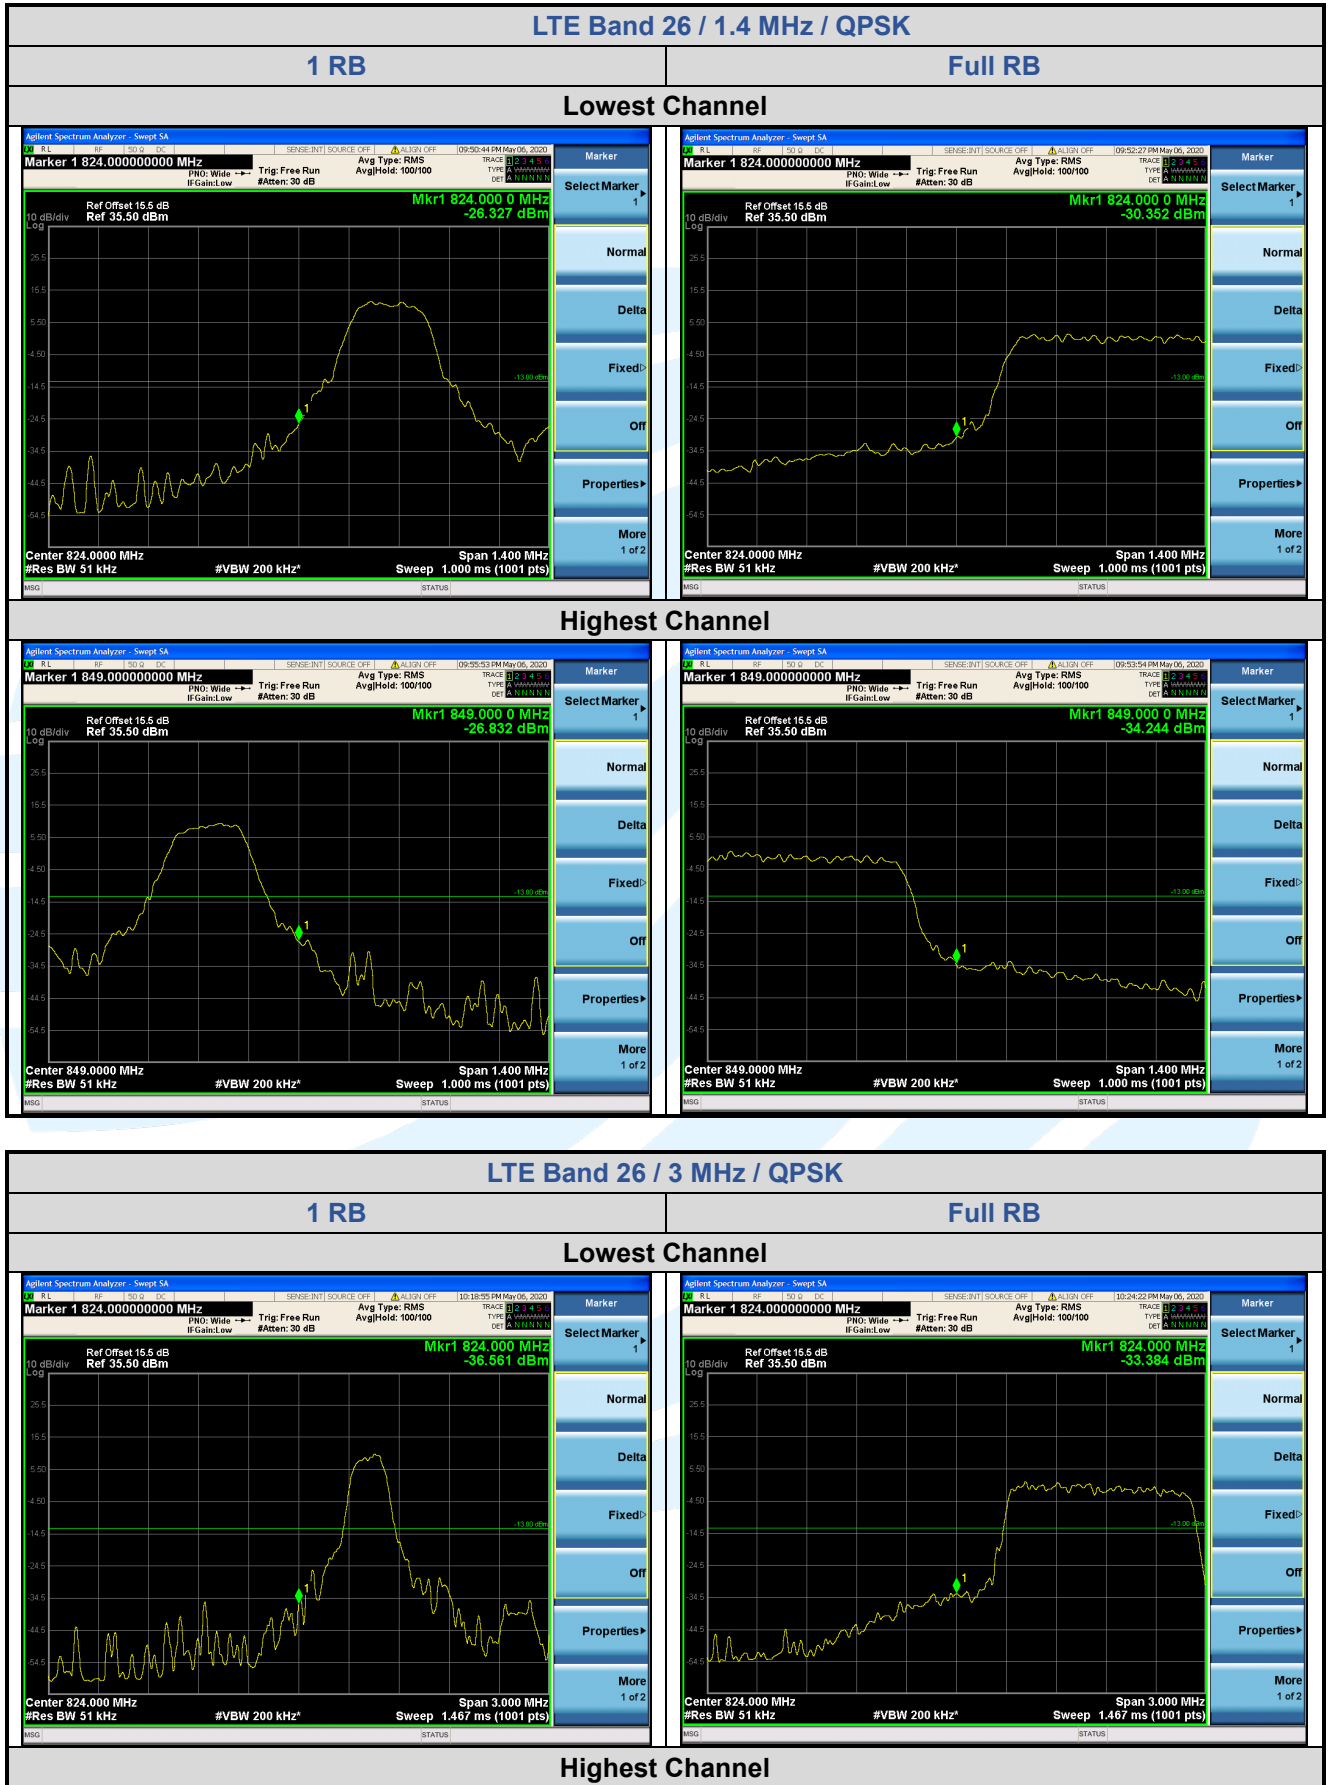

## LTE Band 25 / 20 MHz / 16QAM

1 RB

Full RB

### Lowest Channel

### Highest Channel

5.6.8 LTE Band 26