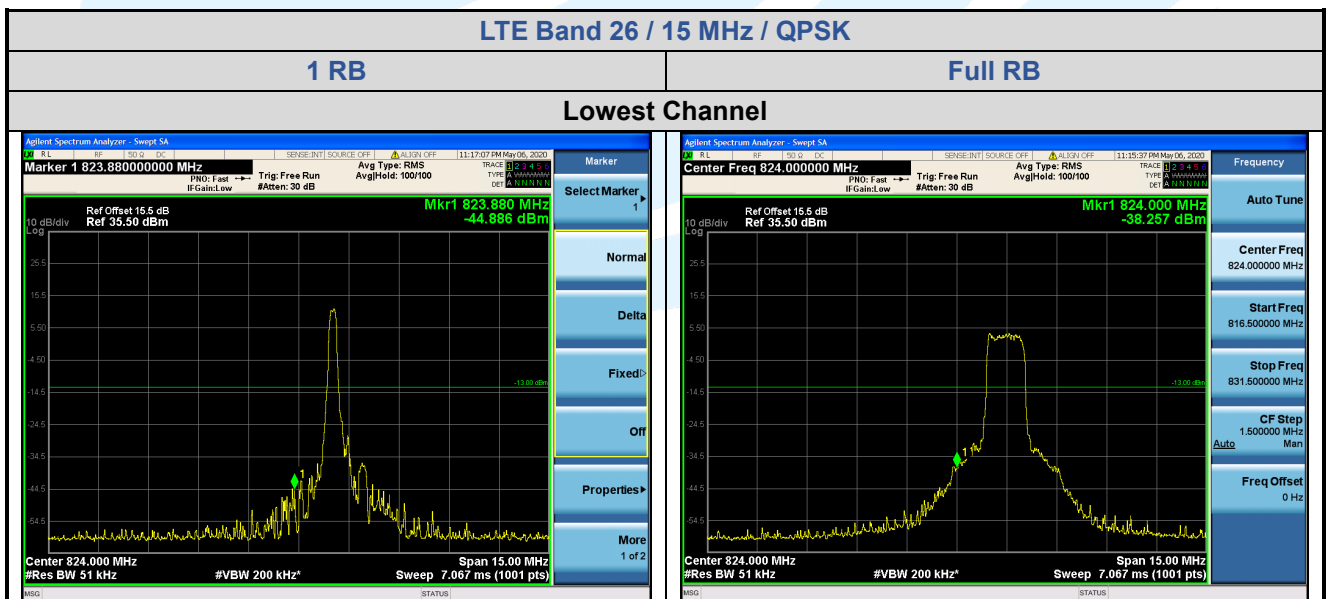

Shenzhen UnionTrust Quality and Technology Co., Ltd.

Address: 16/F, Block A, Building 6, Baoneng Science and Technology Park, Qingxiang Road No.1, Longhua New District, Shenzhen, China

Tel: +86-755-28230888

Fax: +86-755-28230886

E-mail: info@uttlab.com

[Http://www.uttlab.com](http://www.uttlab.com)

UTTR-RF-RSS4G-V1.0