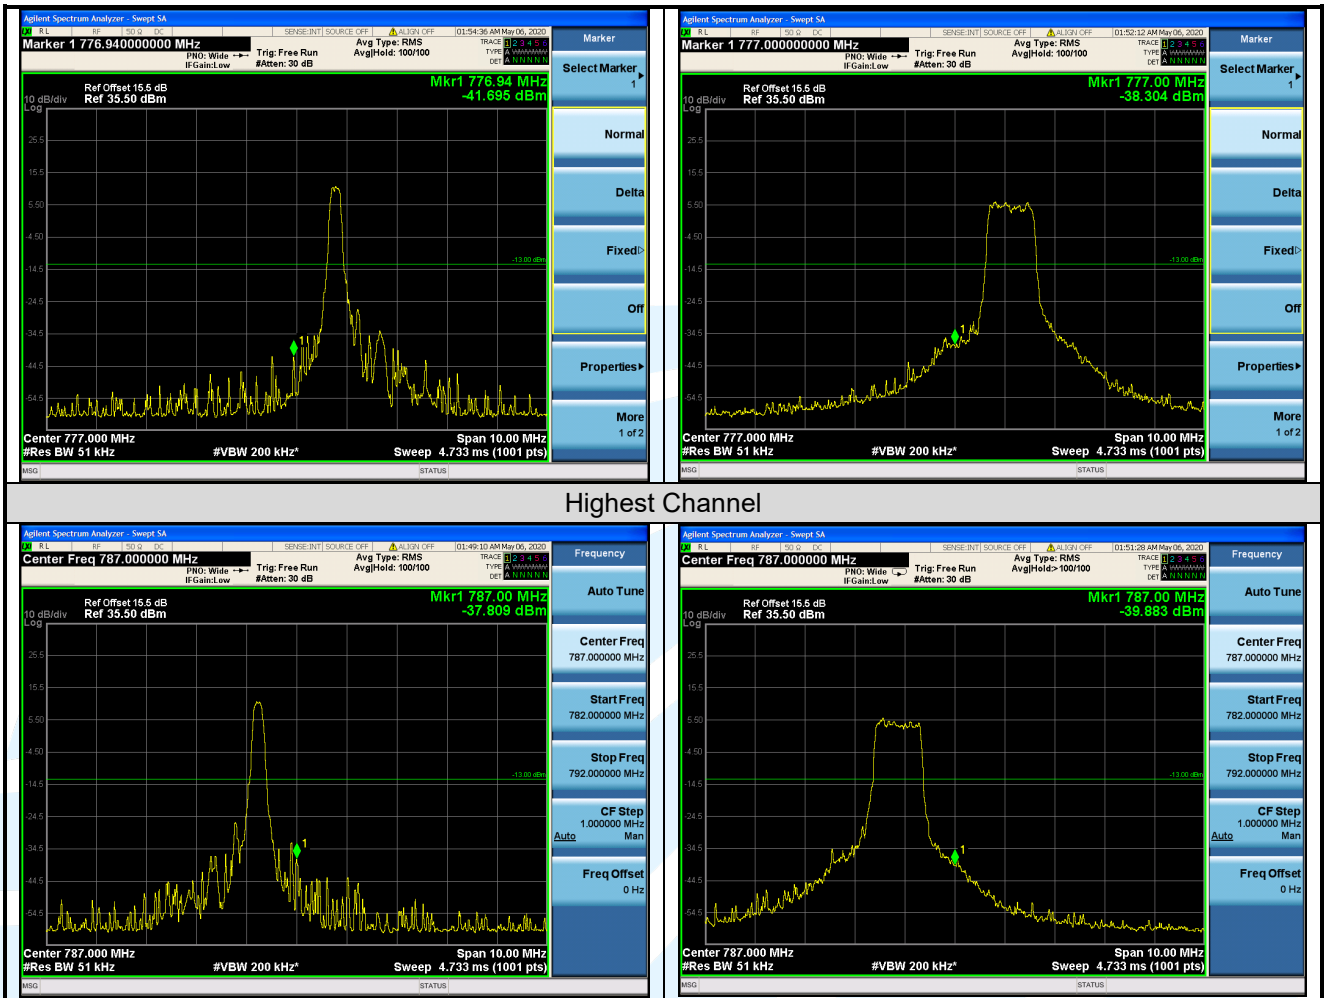

Shenzhen UnionTrust Quality and Technology Co., Ltd.

Address: 16/F, Block A, Building 6, Baoneng Science and Technology Park, Qingxiang Road No.1, Longhua New District, Shenzhen, China

Tel: +86-755-28230888

Fax: +86-755-28230886

E-mail: info@uttlab.com

[Http://www.uttlab.com](http://www.uttlab.com)

UTTR-RF-RSS4G-V1.0