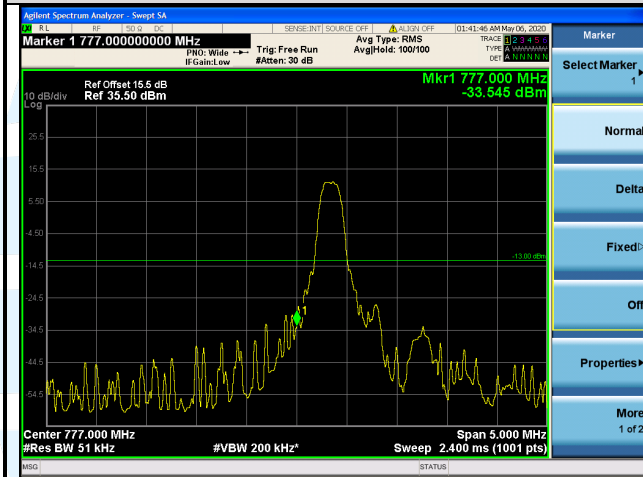

Lowest Channel