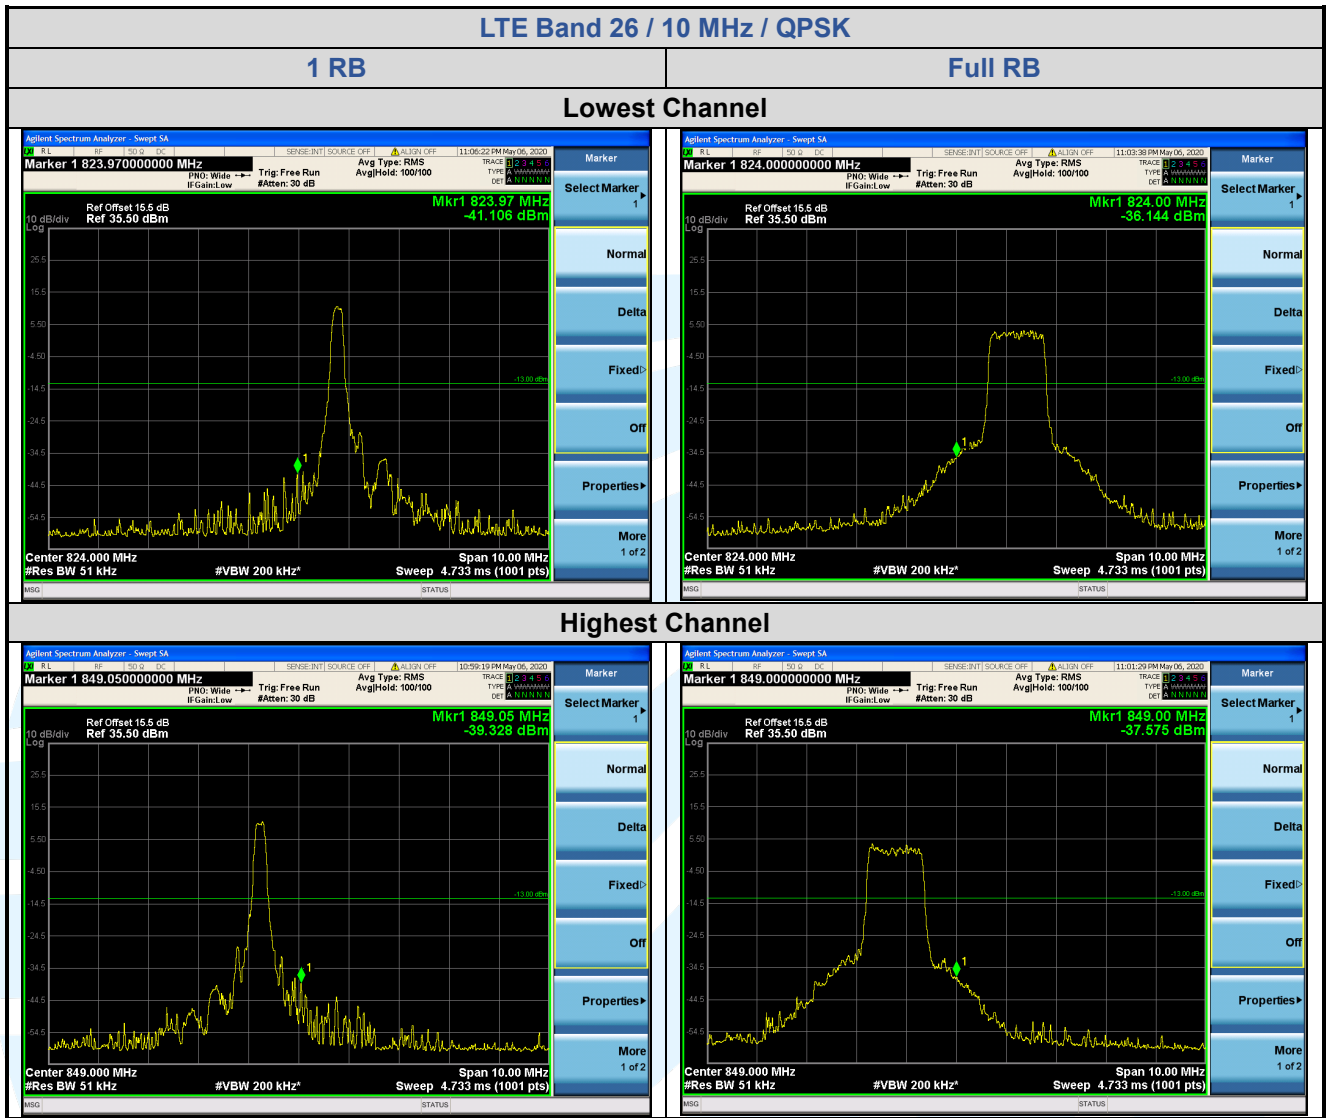

### Highest Channel

5.6.8 LTE Band 26

## LTE Band 26 / 5 MHz / QPSK

1 RB Full RB

### Lowest Channel

### Highest Channel