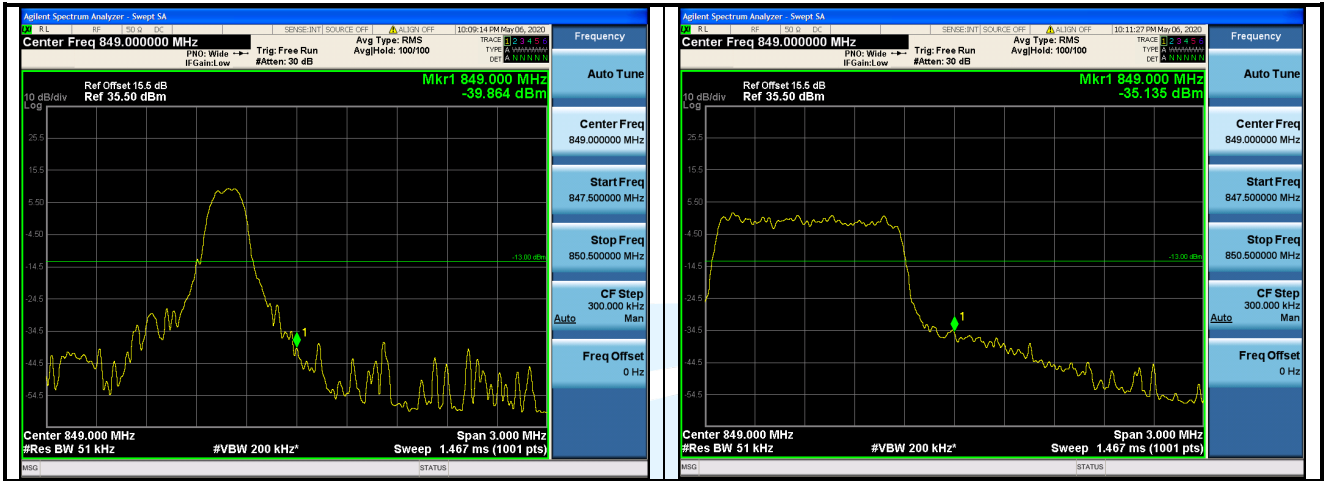

### Lowest Channel

### Highest Channel

5.6.8 LTE Band 26