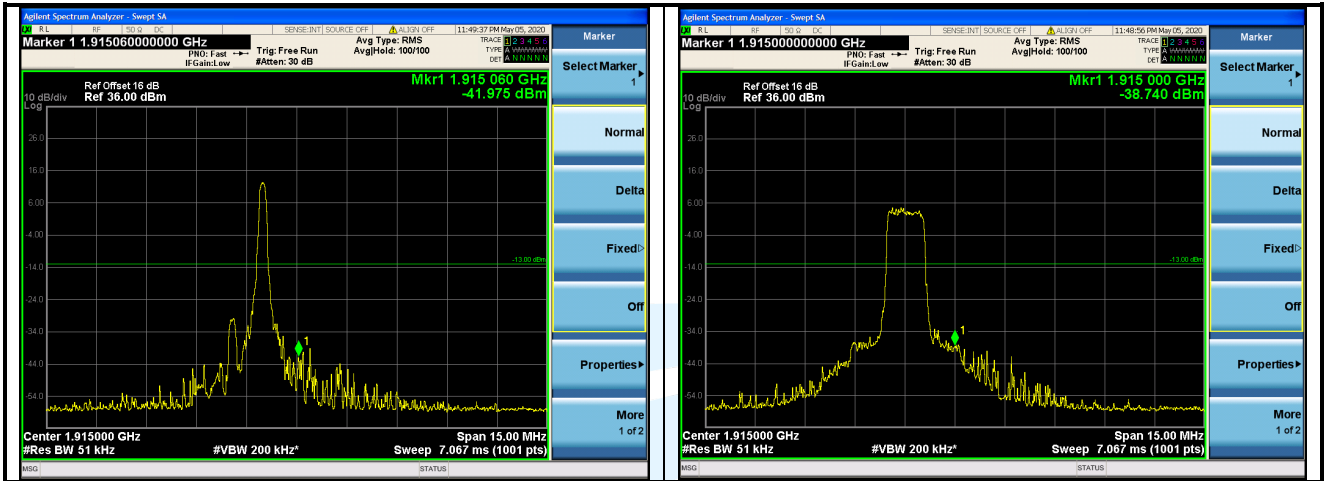

LTE Band 25 / 20 MHz / QPSK

1 RB Full RB