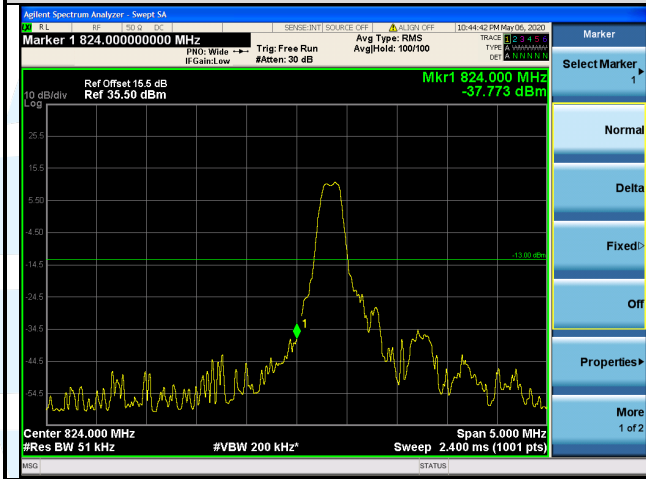

### Lowest Channel

### Highest Channel

5.6.8 LTE Band 26

## LTE Band 26 / 5 MHz / QPSK

1 RB Full RB