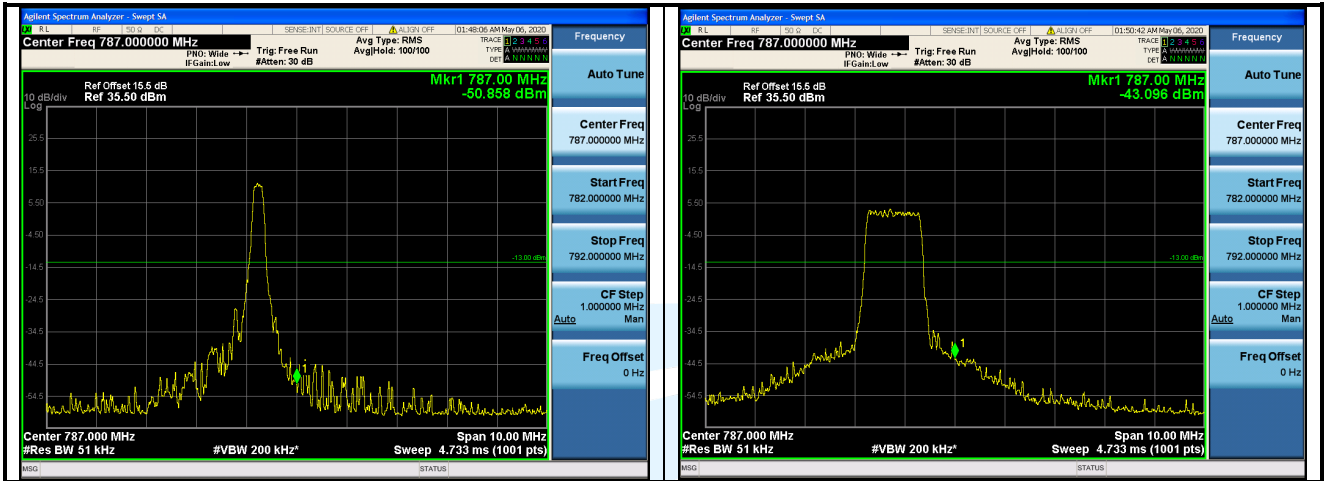

## LTE Band 13 / 5 MHz / 16QAM

1 RB Full RB