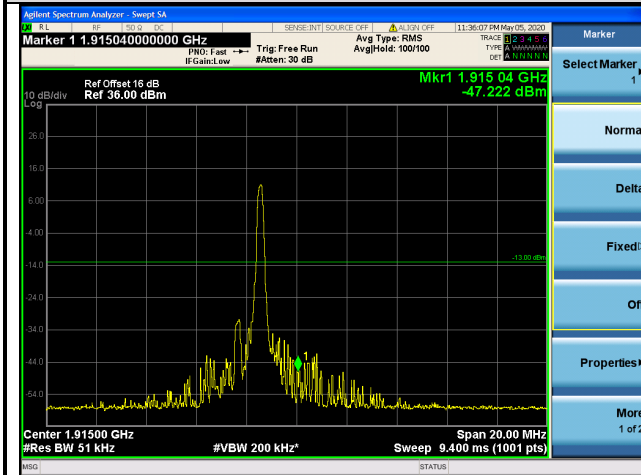

## LTE Band 25 / 20 MHz / 16QAM

1 RB

Full RB

### Lowest Channel

### Highest Channel

5.6.8 LTE Band 26