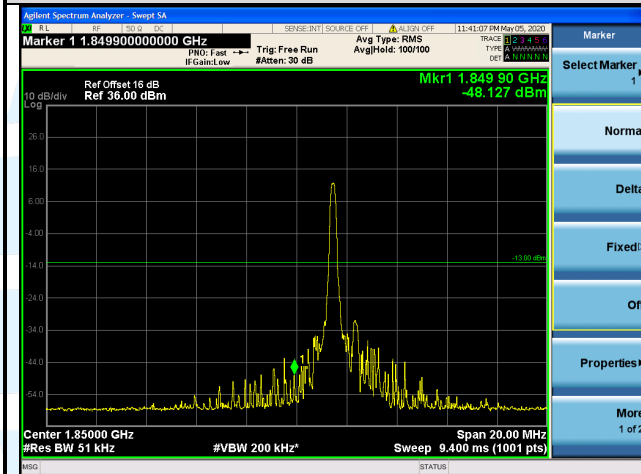

Lowest Channel