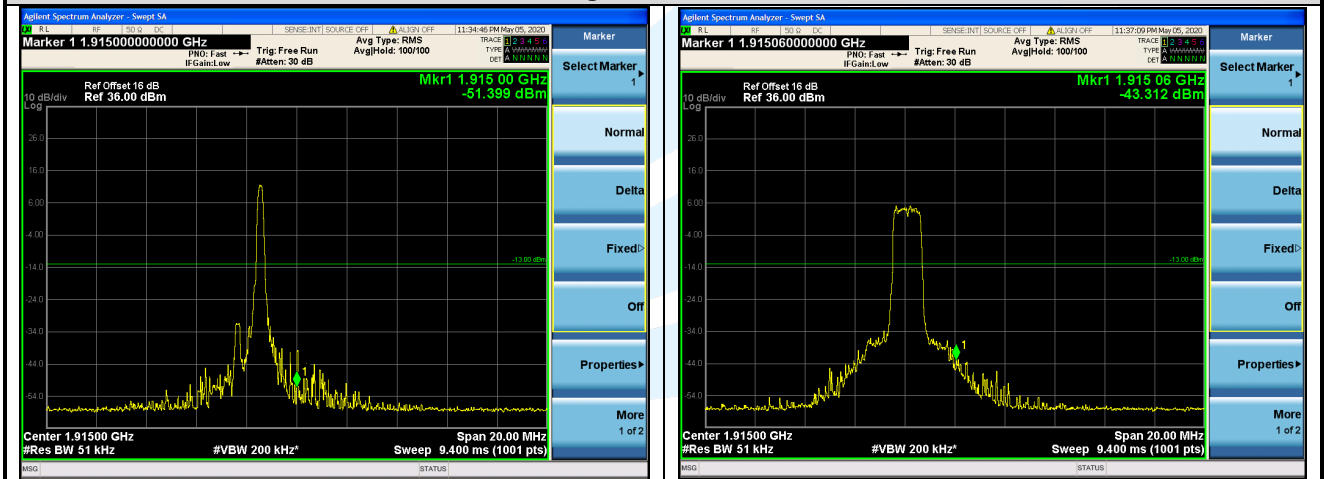

Highest Channel

LTE Band 25 / 1.4 MHz / 16QAM

1 RB Full RB

Lowest Channel

Shenzhen UnionTrust Quality and Technology Co., Ltd.

Address: 16/F, Block A, Building 6, Baoneng Science and Technology Park, Qingxiang Road No.1, Longhua New District, Shenzhen, China