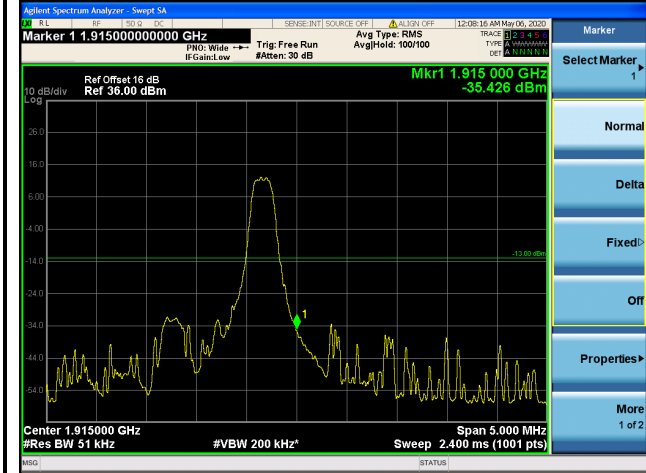

Highest Channel