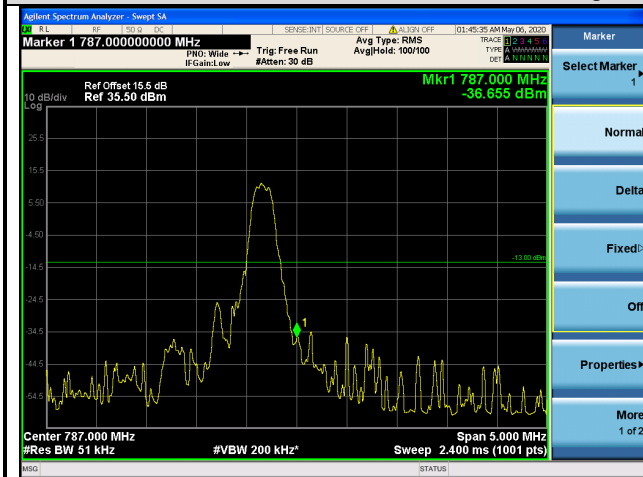

Highest Channel

LTE Band 13 / 10 MHz / 16QAM

1 RB Full RB

Lowest Channel