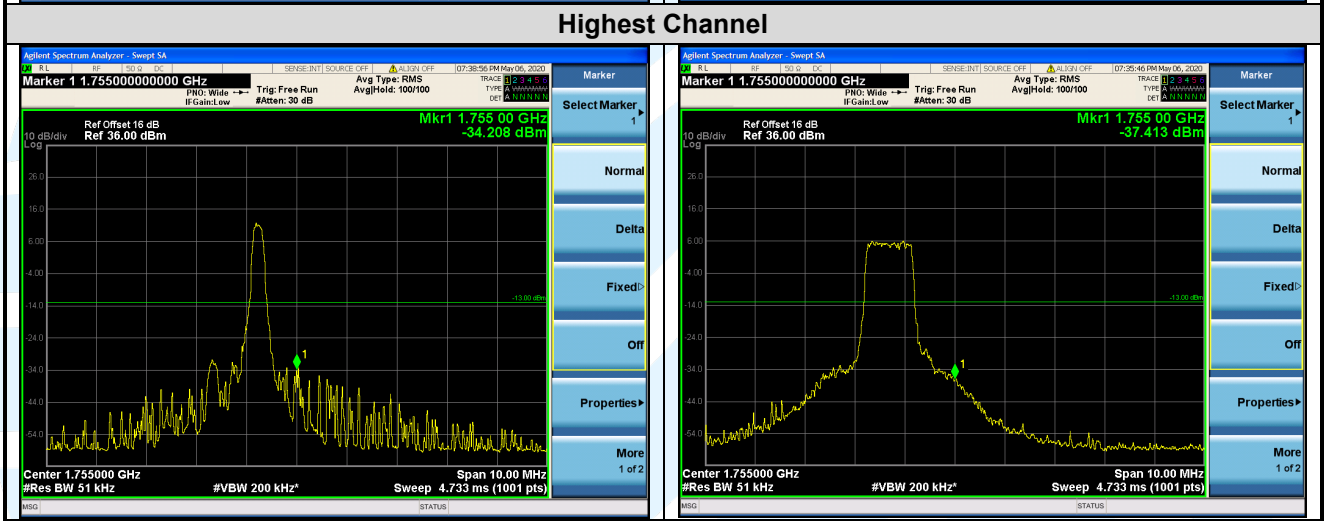

Shenzhen UnionTrust Quality and Technology Co., Ltd.

Address: 16/F, Block A, Building 6, Baoneng Science and Technology Park, Qingxiang Road No.1, Longhua New District, Shenzhen, China

Tel: +86-755-28230888

Fax: +86-755-28230886

E-mail: info@uttlab.com

[Http://www.uttlab.com](http://www.uttlab.com)

UTTR-RF-RSS4G-V1.0