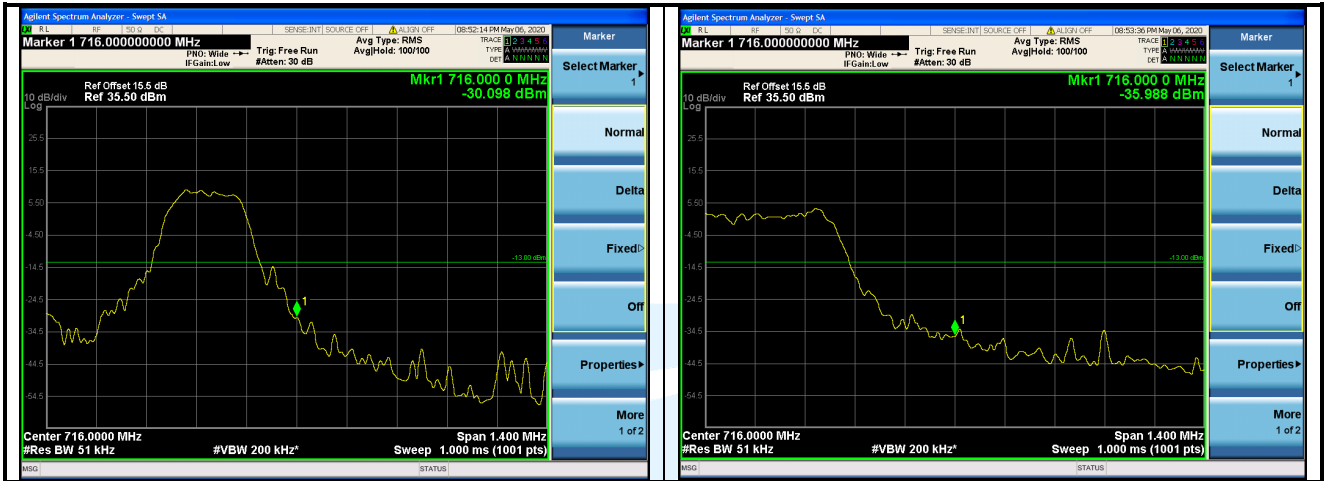

LTE Band 12 / 3 MHz / 16QAM

1 RB Full RB

Lowest Channel

Highest Channel