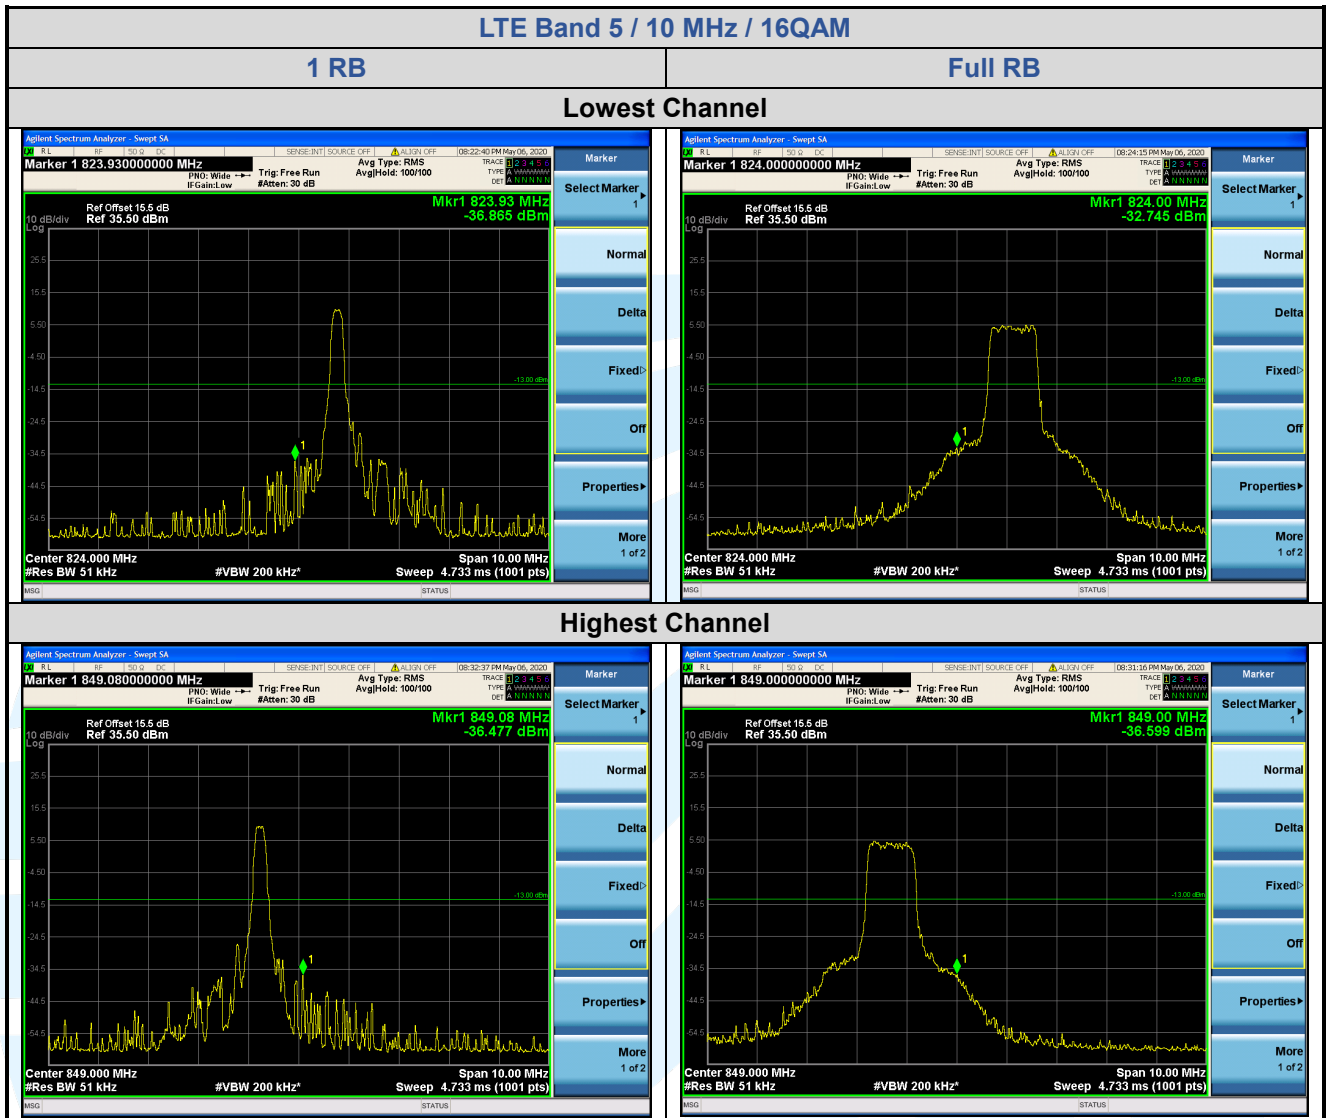

Shenzhen UnionTrust Quality and Technology Co., Ltd.

Address: 16/F, Block A, Building 6, Baoneng Science and Technology Park, Qingxiang Road No.1, Longhua New District, Shenzhen, China

Tel: +86-755-28230888

Fax: +86-755-28230886

E-mail: info@uttlab.com

[Http://www.uttlab.com](http://www.uttlab.com)

UTTR-RF-RSS4G-V1.0