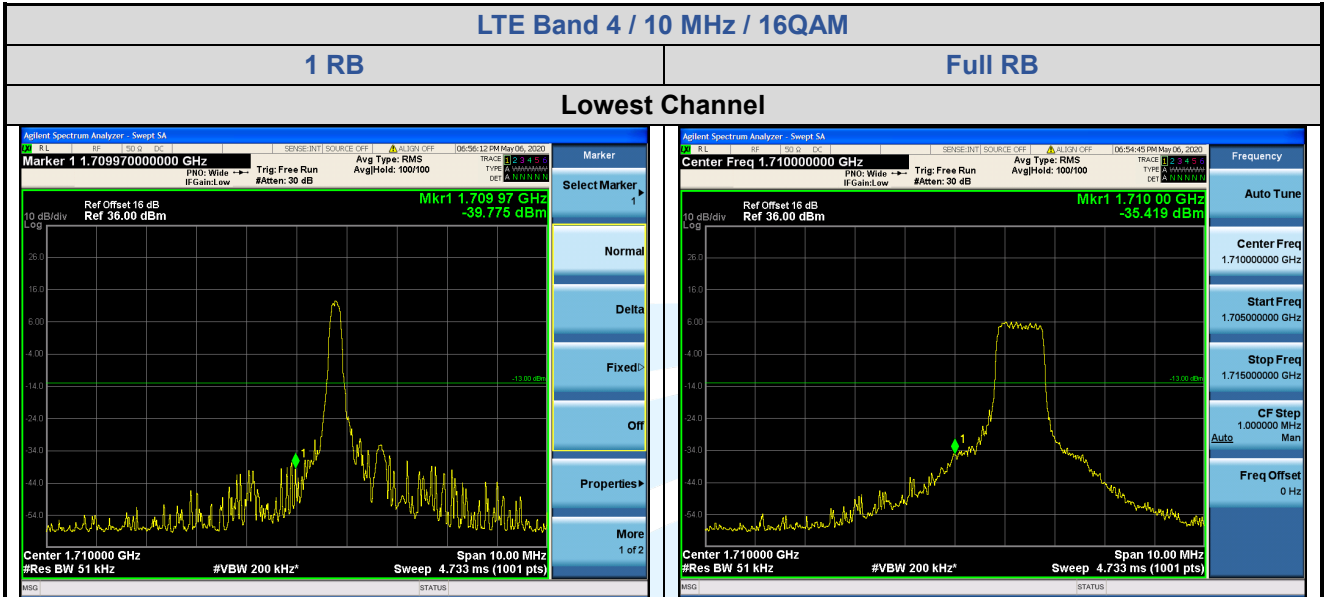

Shenzhen UnionTrust Quality and Technology Co., Ltd.

Address: 16/F, Block A, Building 6, Baoneng Science and Technology Park, Qingxiang Road No.1, Longhua New District, Shenzhen, China

Tel: +86-755-28230888

Fax: +86-755-28230886

E-mail: info@uttlab.com

[Http://www.uttlab.com](http://www.uttlab.com)

UTTR-RF-RSS4G-V1.0