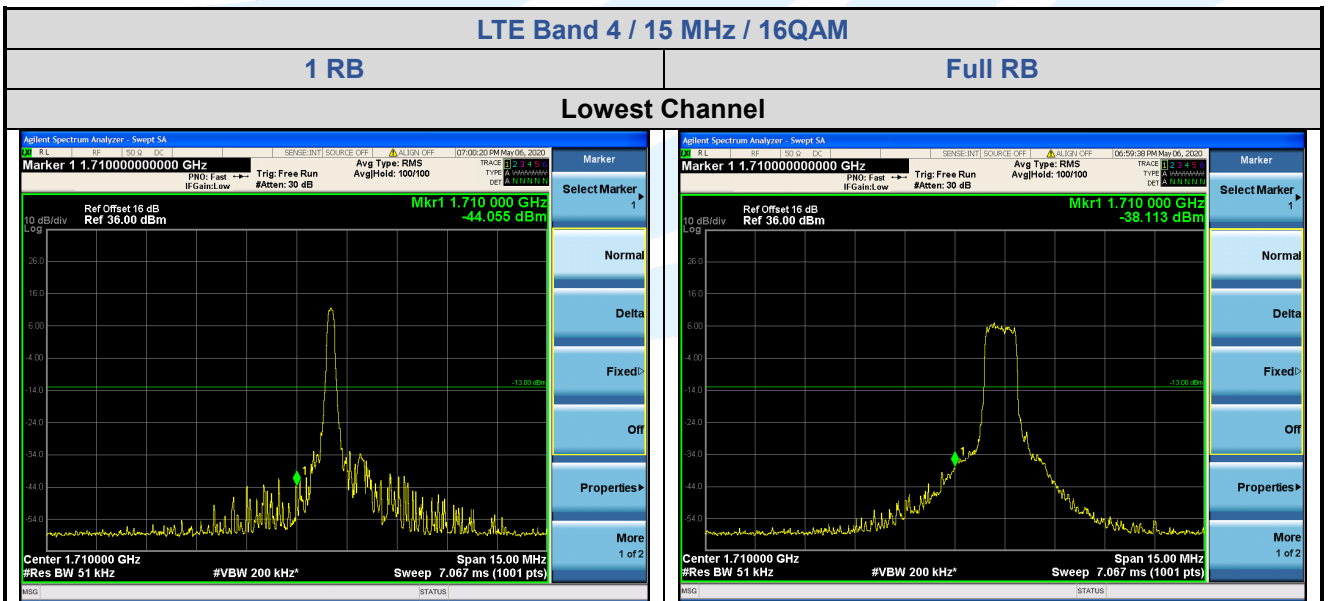

Shenzhen UnionTrust Quality and Technology Co., Ltd.

Address: 16/F, Block A, Building 6, Baoneng Science and Technology Park, Qingxiang Road No.1, Longhua New District, Shenzhen, China

Tel: +86-755-28230888

Fax: +86-755-28230886

E-mail: info@uttlab.com

[Http://www.uttlab.com](http://www.uttlab.com)

UTTR-RF-RSS4G-V1.0