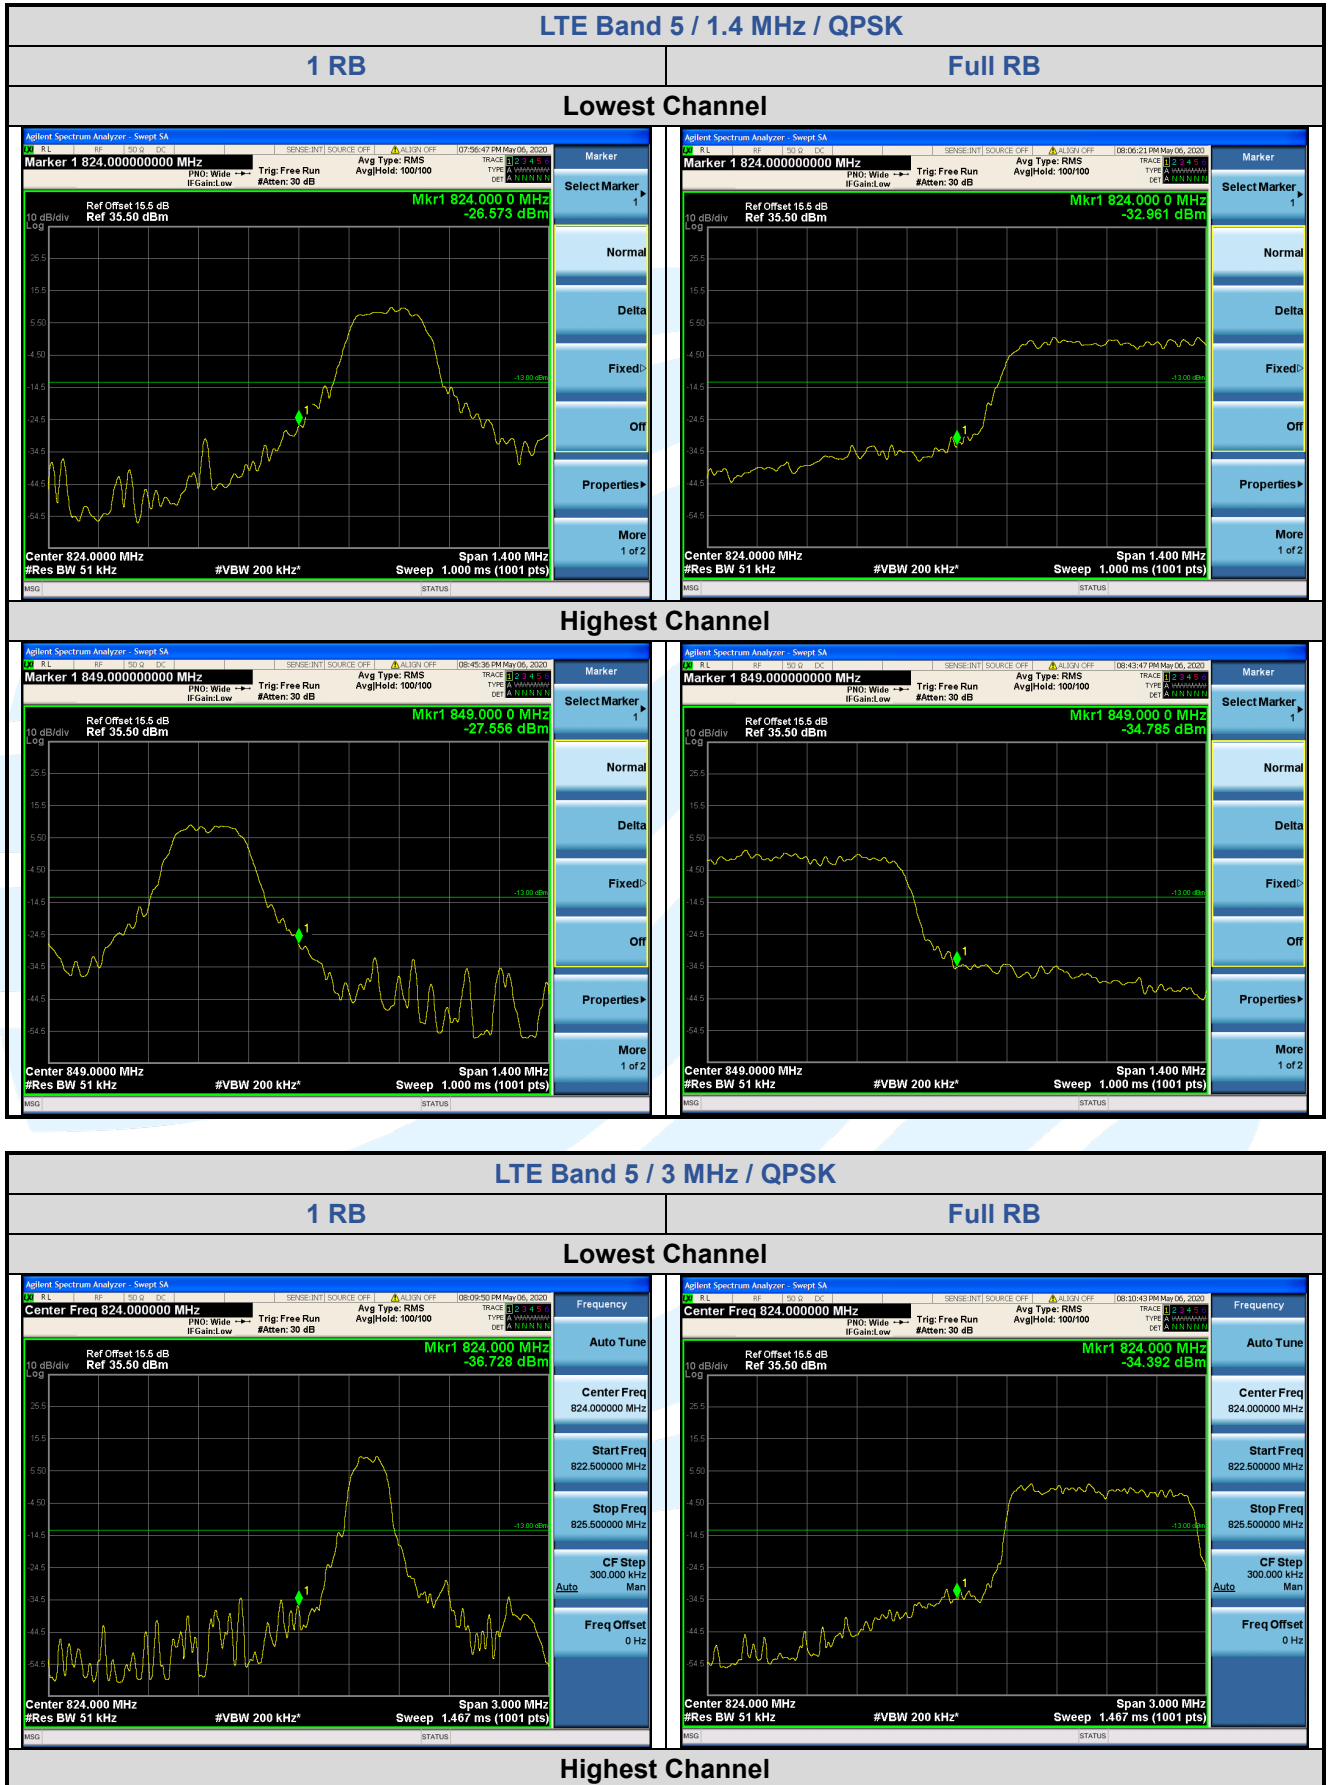

5.6.3 LTE Band 5

Shenzhen UnionTrust Quality and Technology Co., Ltd.

Address: 16/F, Block A, Building 6, Baoneng Science and Technology Park, Qingxiang Road No.1, Longhua New District, Shenzhen, China

Tel: +86-755-28230888

Fax: +86-755-28230886

E-mail: info@uttlab.com

[Http://www.uttlab.com](http://www.uttlab.com)

UTTR-RF-RSS4G-V1.0