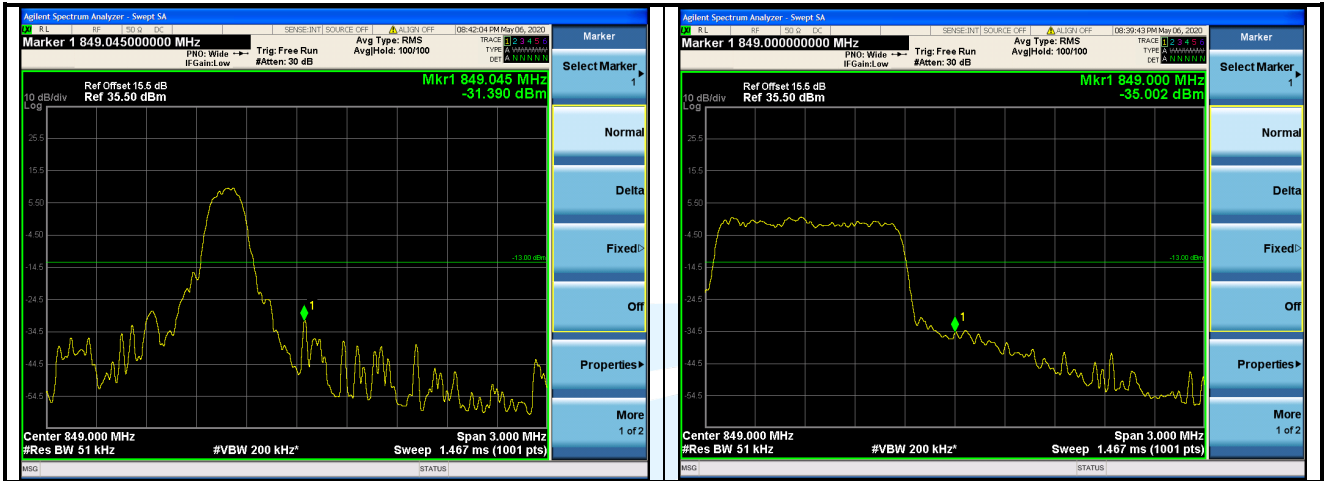

LTE Band 5 / 5 MHz / QPSK

1 RB Full RB

Lowest Channel

Highest Channel