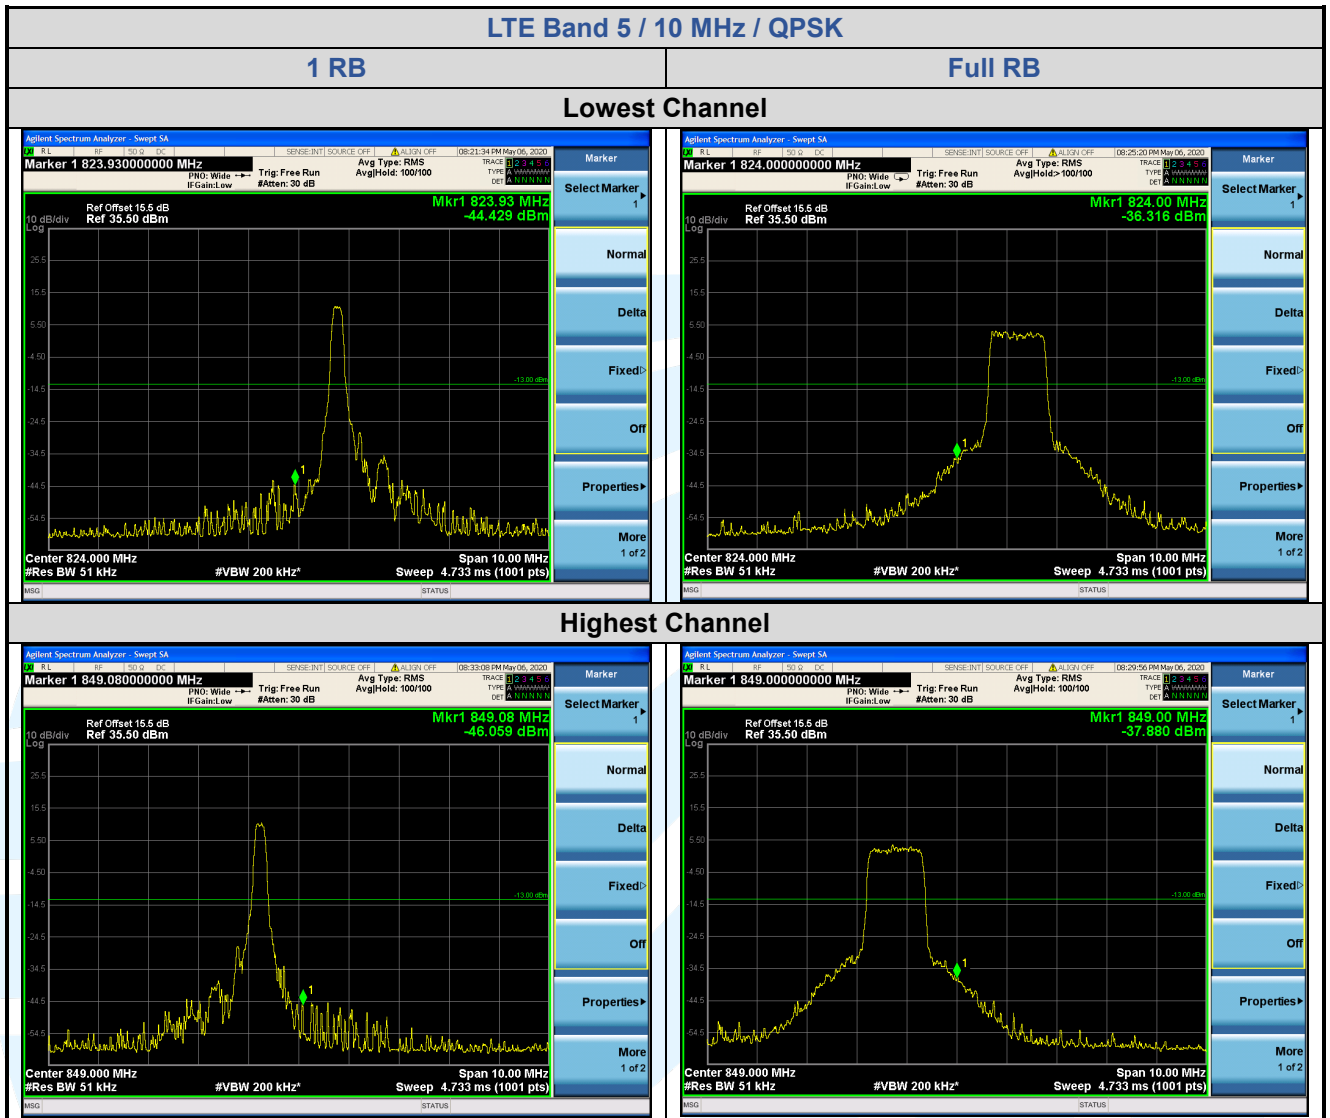

Shenzhen UnionTrust Quality and Technology Co., Ltd.

Address: 16/F, Block A, Building 6, Baoneng Science and Technology Park, Qingxiang Road No.1, Longhua New District, Shenzhen, China

Tel: +86-755-28230888

Fax: +86-755-28230886

E-mail: info@uttlab.com

[Http://www.uttlab.com](http://www.uttlab.com)

UTTR-RF-RSS4G-V1.0