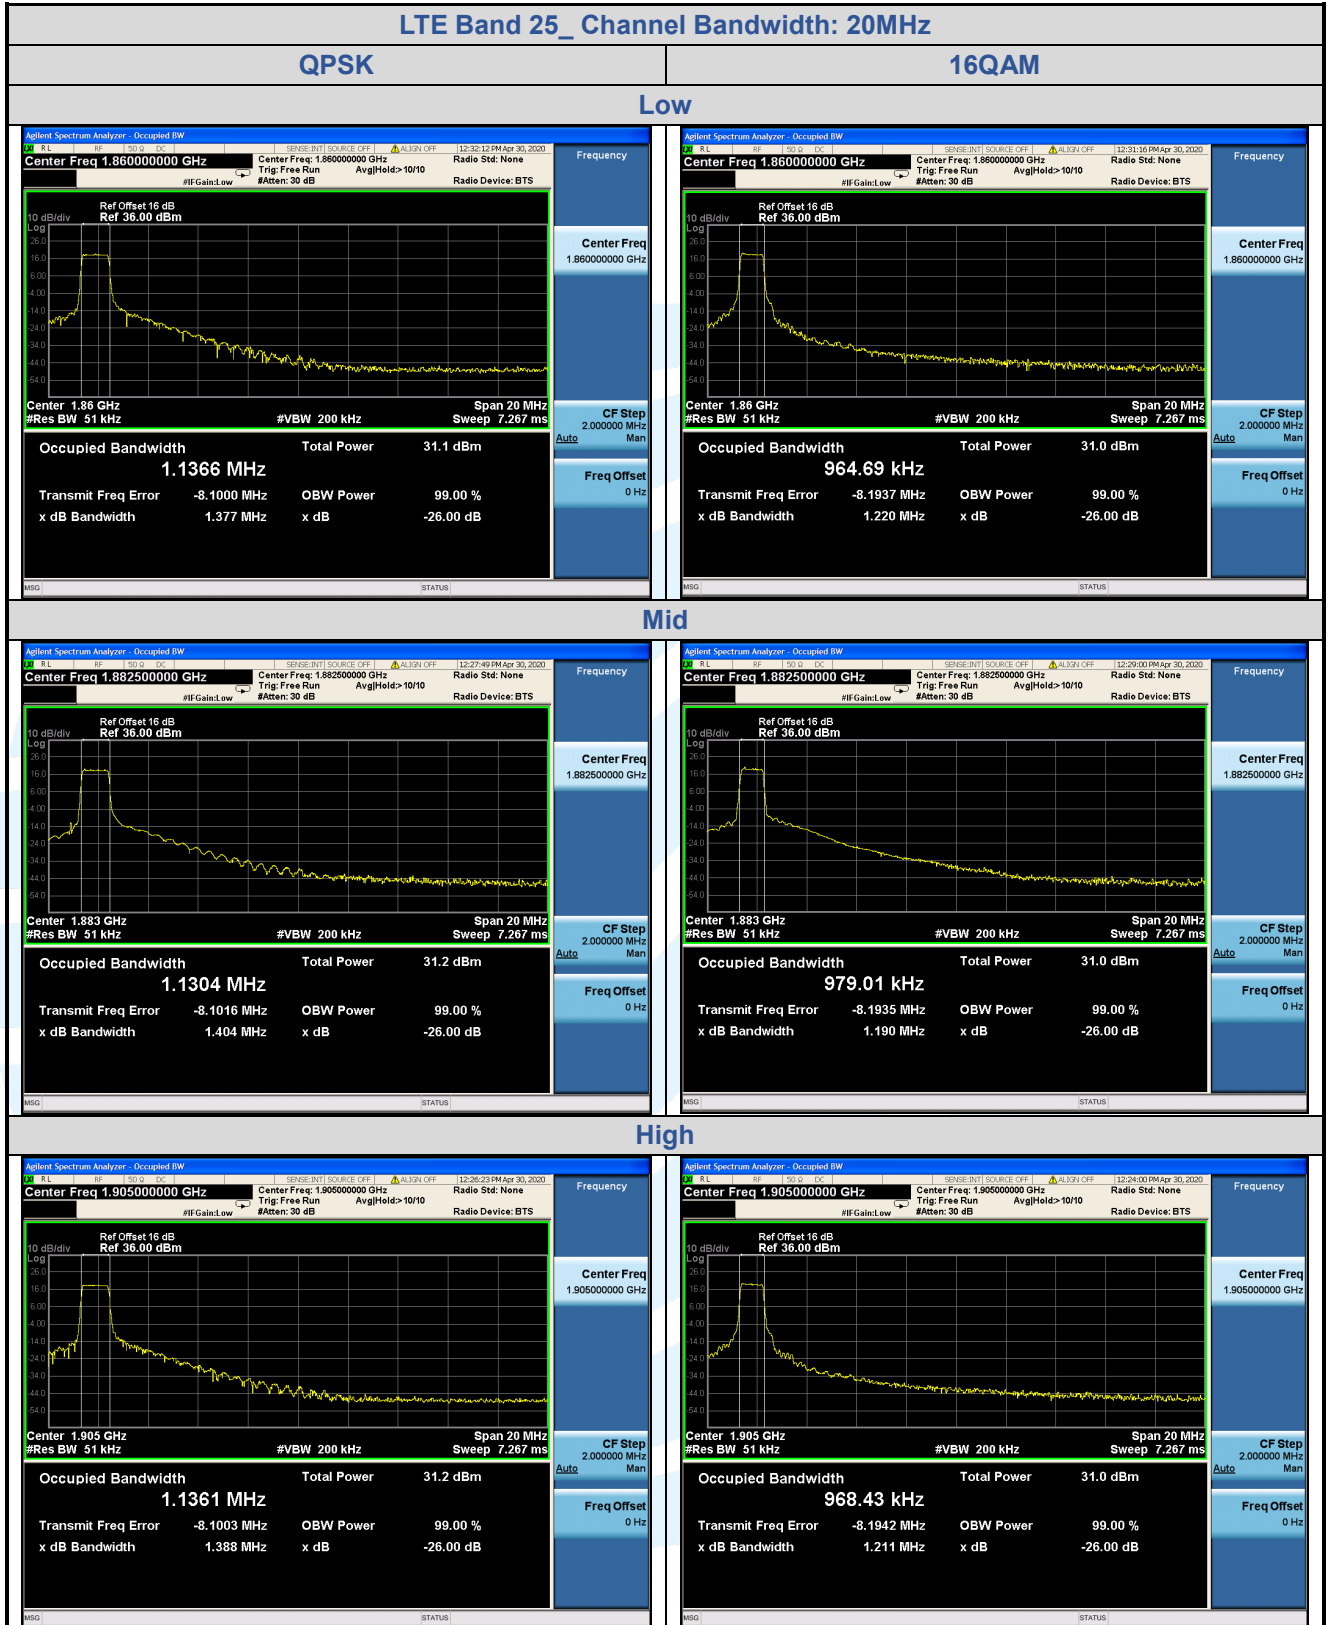

Shenzhen UnionTrust Quality and Technology Co., Ltd.

Address: 16/F, Block A, Building 6, Baoneng Science and Technology Park, Qingxiang Road No.1, Longhua New District, Shenzhen, China

Tel: +86-755-28230888

Fax: +86-755-28230886

E-mail: info@uttlab.com

[Http://www.uttlab.com](http://www.uttlab.com)

UTTR-RF-RSS4G-V1.0