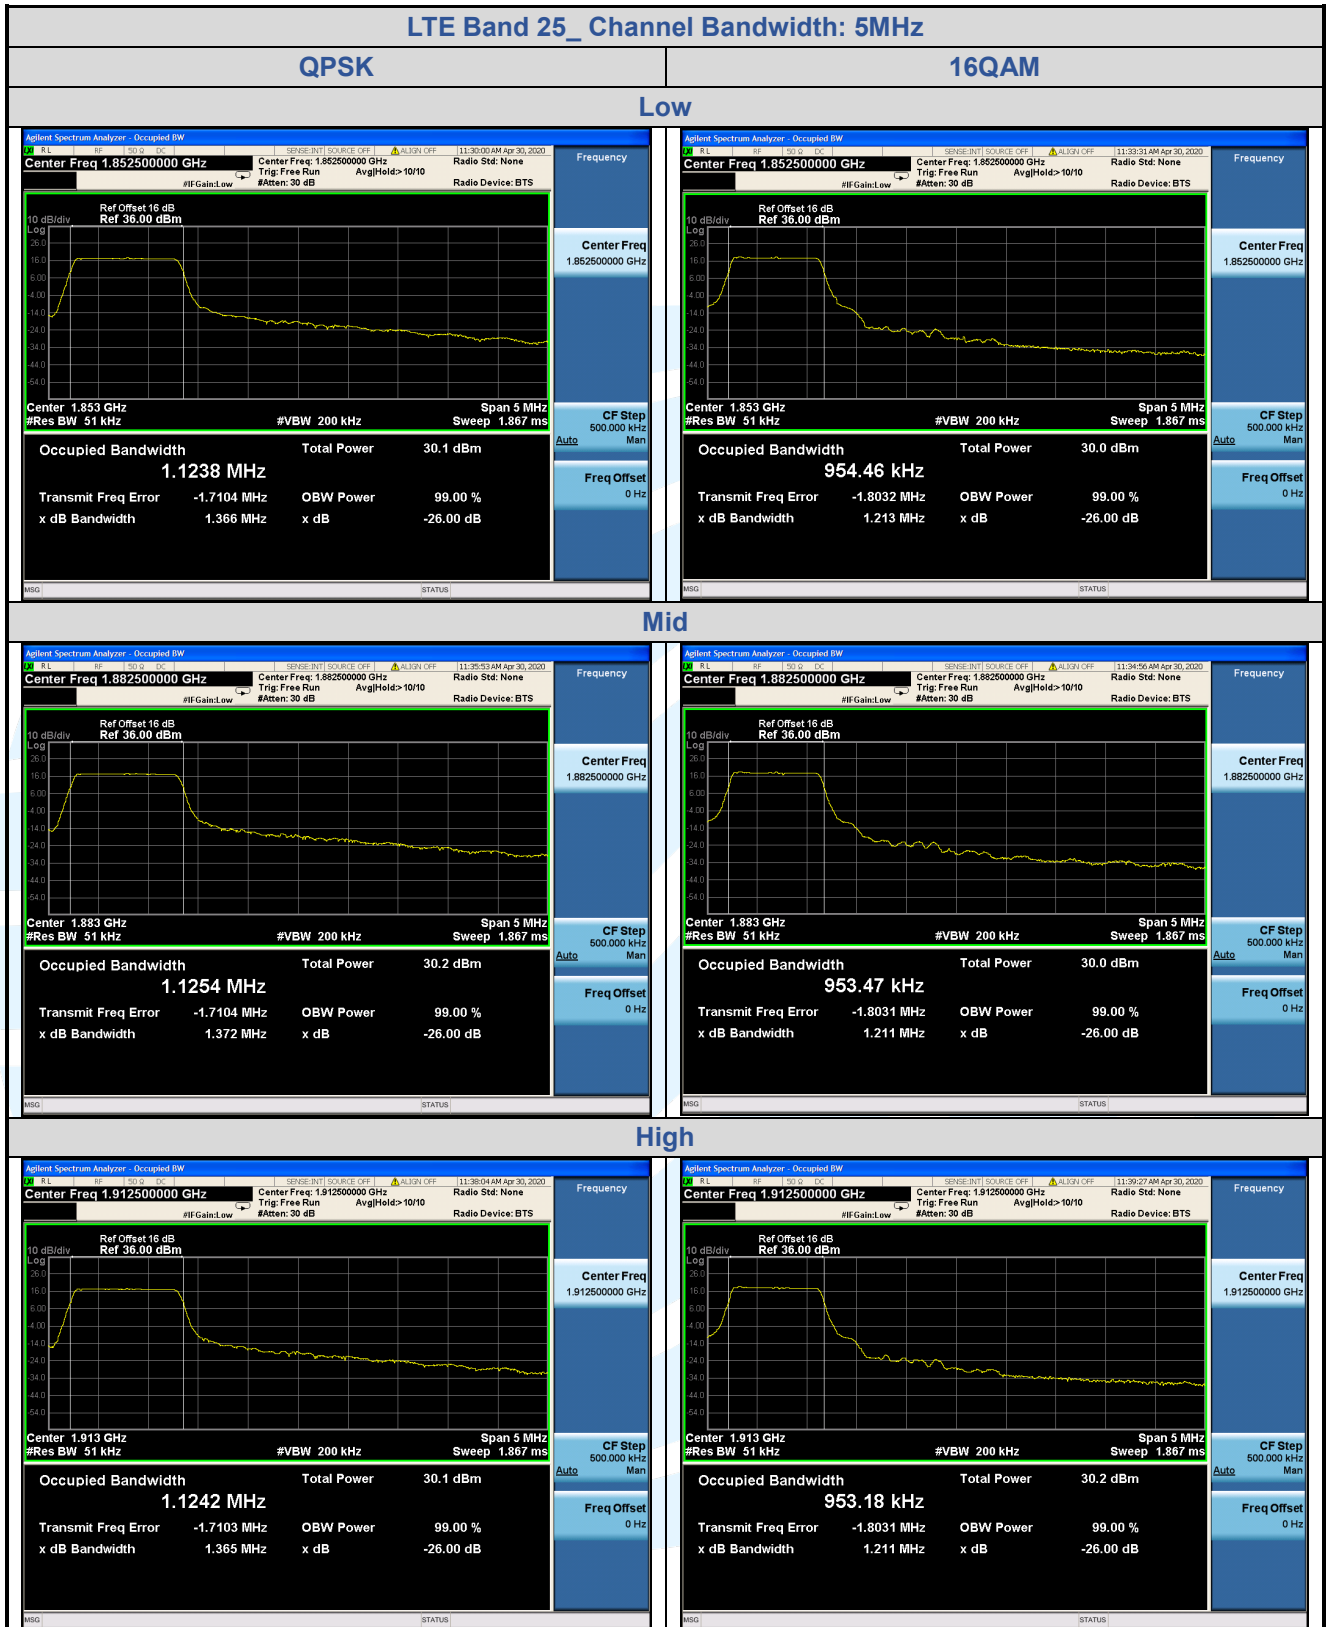

Shenzhen UnionTrust Quality and Technology Co., Ltd.

Address: 16/F, Block A, Building 6, Baoneng Science and Technology Park, Qingxiang Road No.1, Longhua New District, Shenzhen, China

Tel: +86-755-28230888

Fax: +86-755-28230886

E-mail: info@uttlab.com

[Http://www.uttlab.com](http://www.uttlab.com)

UTTR-RF-RSS4G-V1.0