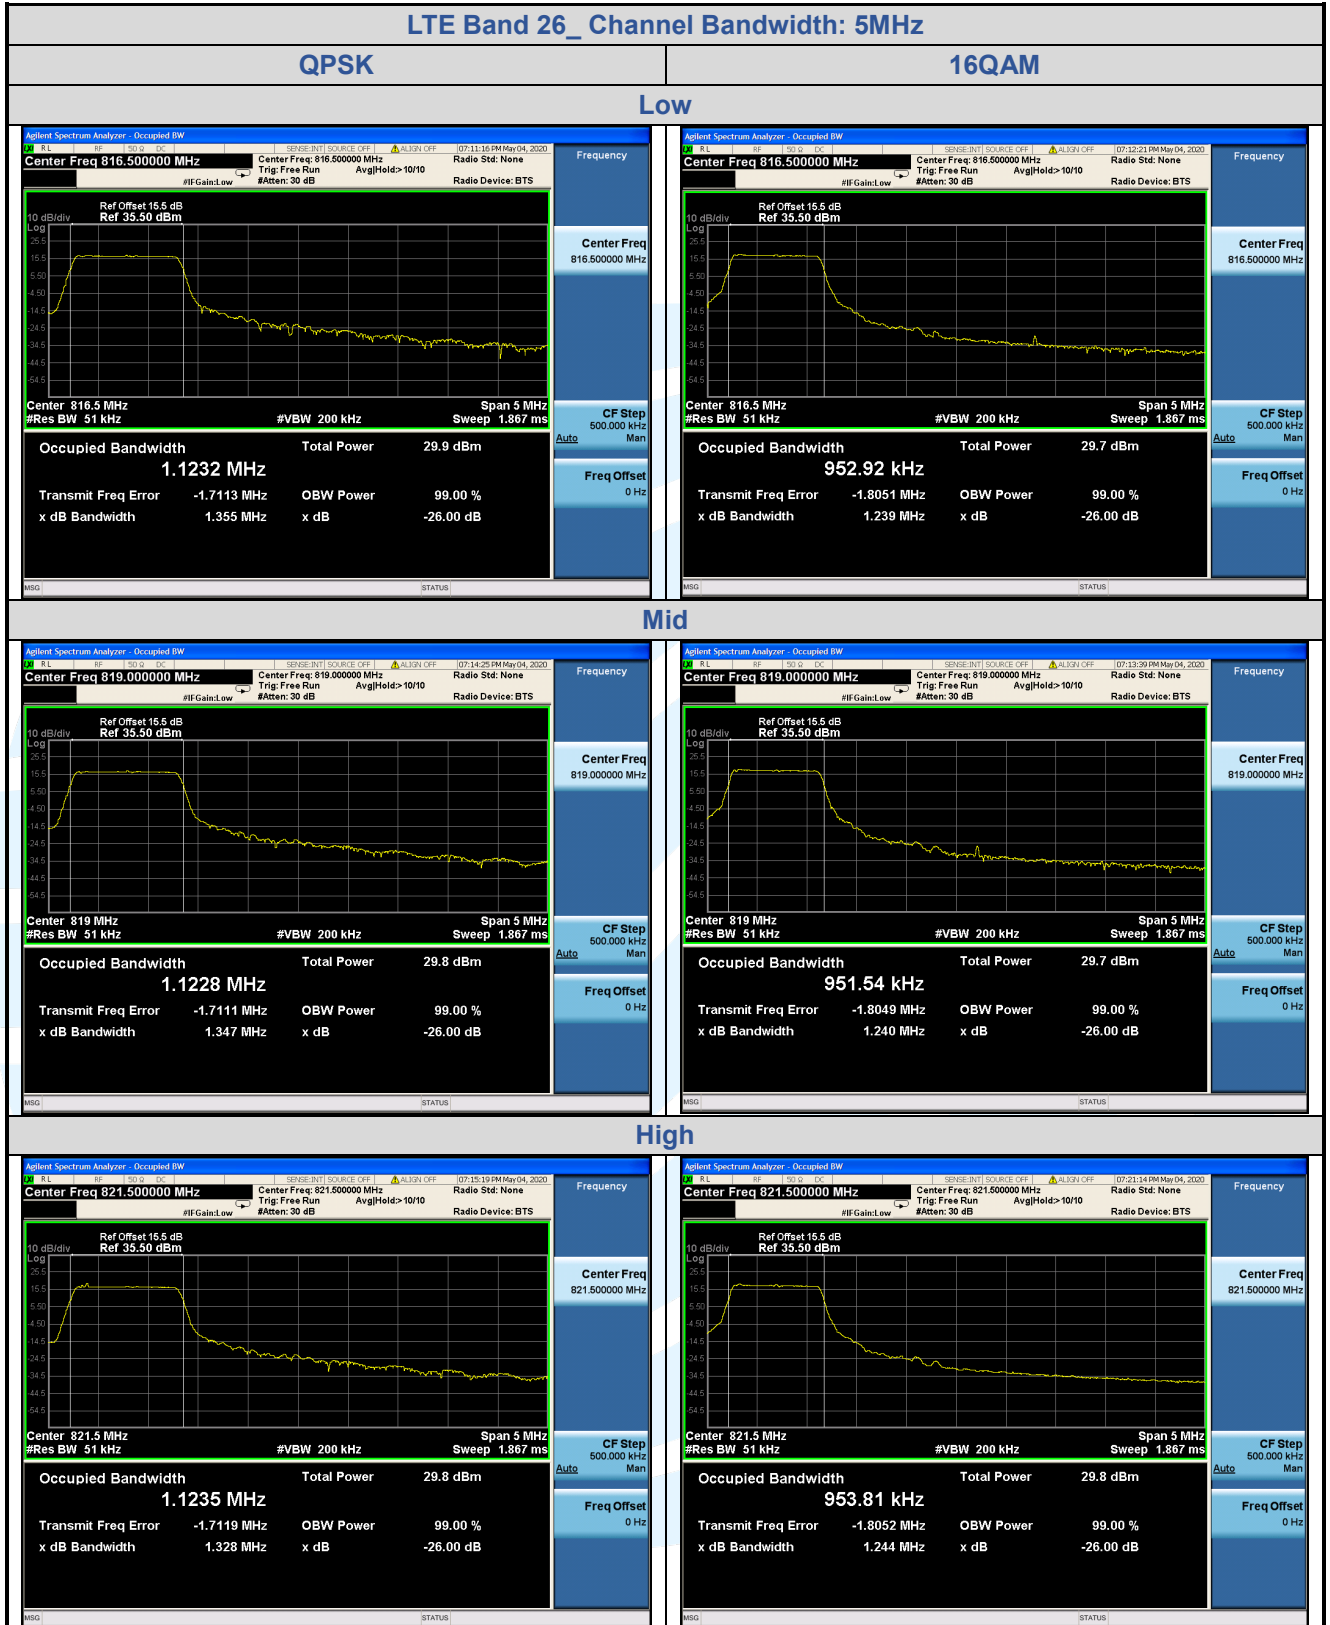

Shenzhen UnionTrust Quality and Technology Co., Ltd.

Address: 16/F, Block A, Building 6, Baoneng Science and Technology Park, Qingxiang Road No.1, Longhua New District, Shenzhen, China

Tel: +86-755-28230888

Fax: +86-755-28230886

E-mail: info@uttlab.com

[Http://www.uttlab.com](http://www.uttlab.com)

UTTR-RF-RSS4G-V1.0