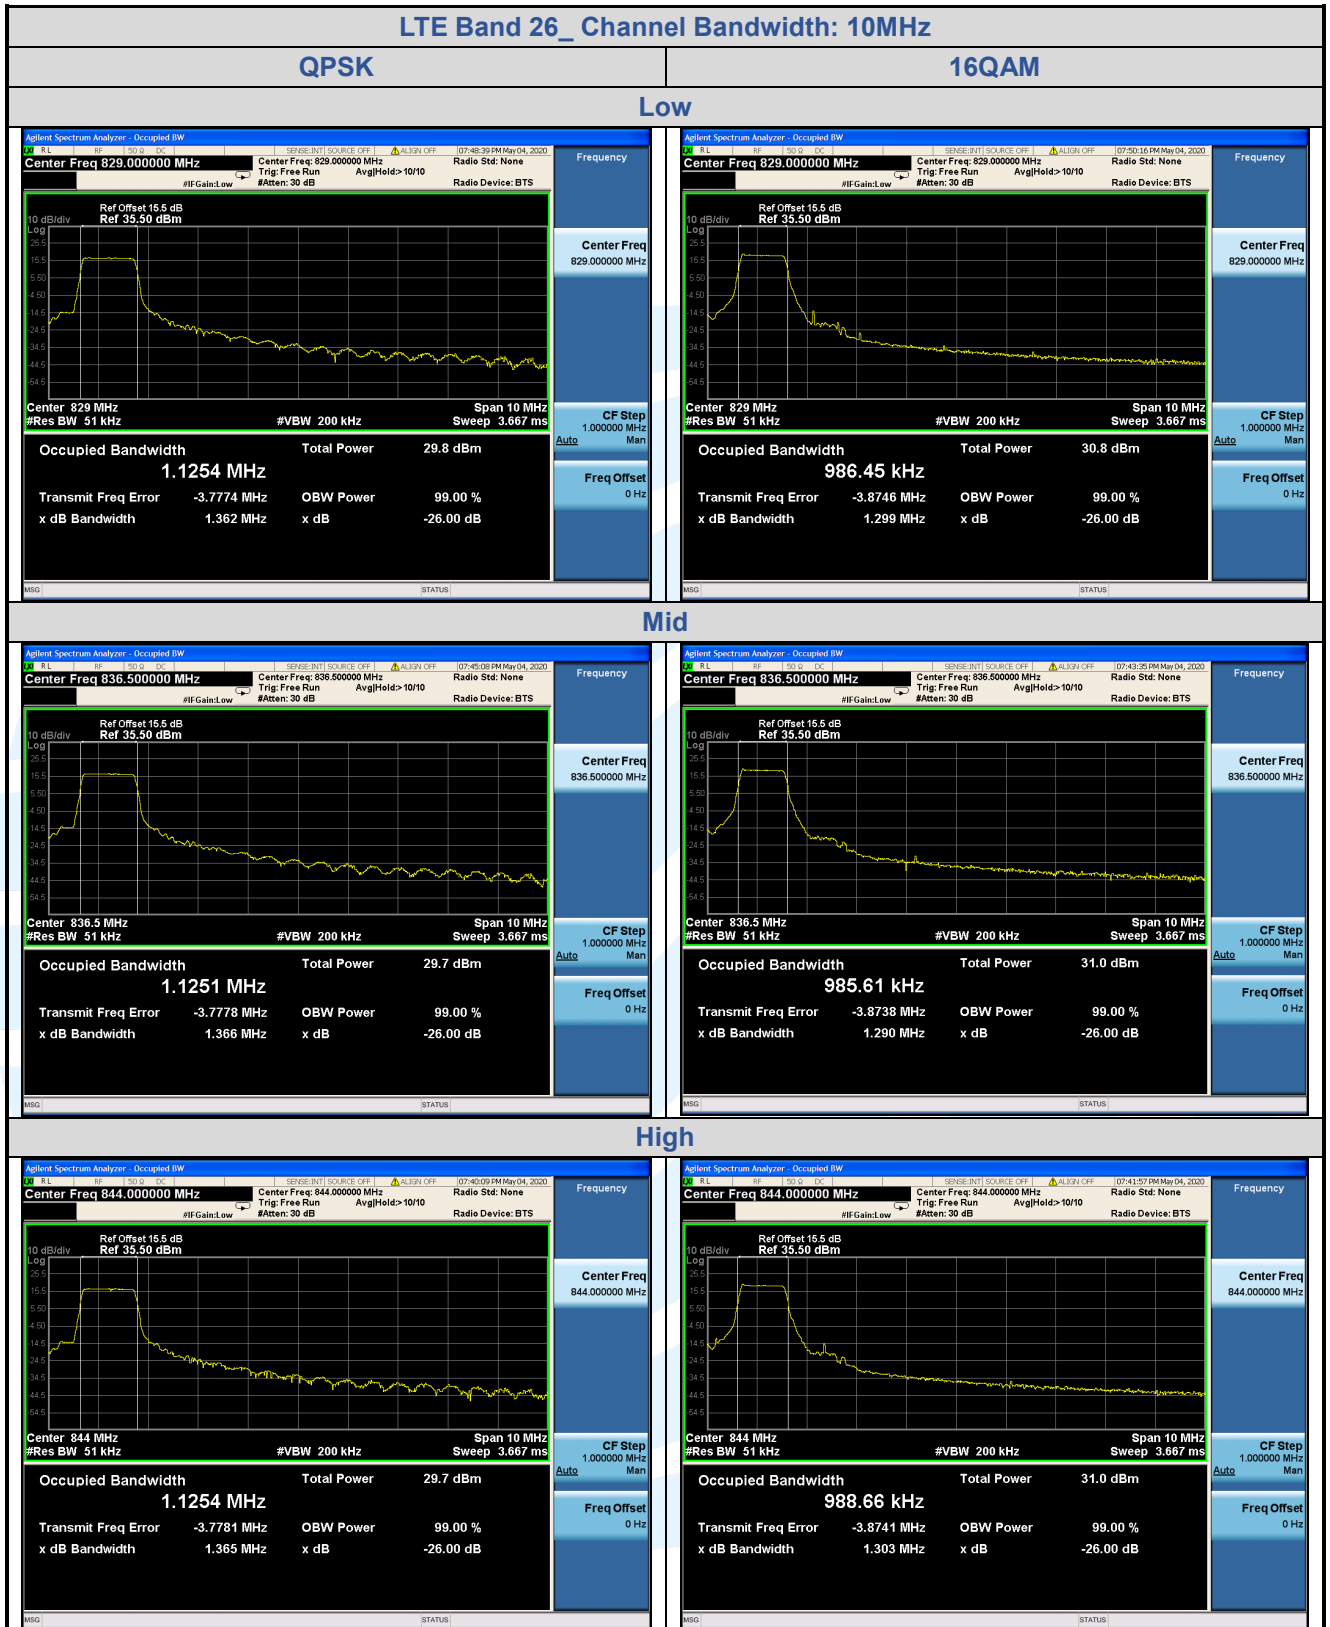

Shenzhen UnionTrust Quality and Technology Co., Ltd.

Address: 16/F, Block A, Building 6, Baoneng Science and Technology Park, Qingxiang Road No.1, Longhua New District, Shenzhen, China

Tel: +86-755-28230888

Fax: +86-755-28230886

E-mail: info@uttlab.com

[Http://www.uttlab.com](http://www.uttlab.com)

UTTR-RF-RSS4G-V1.0