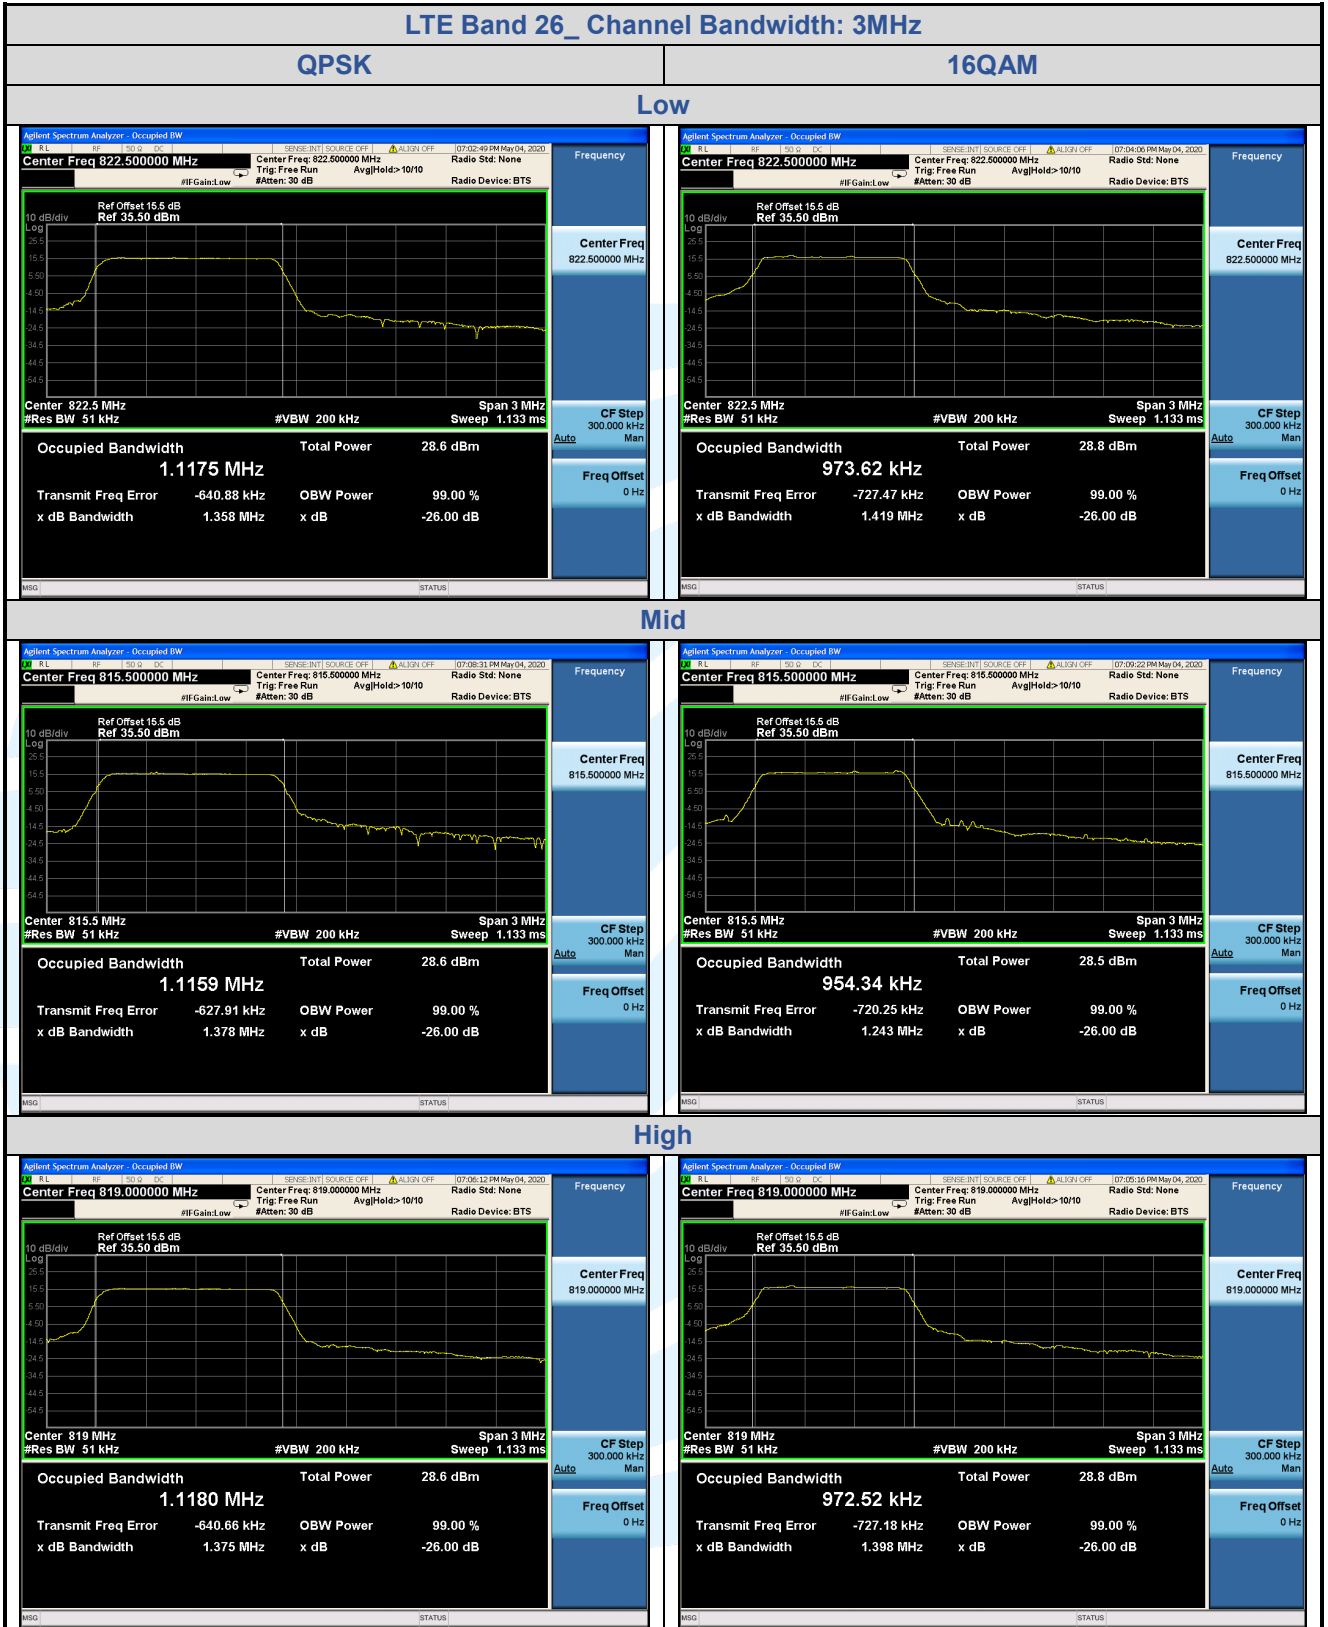

Shenzhen UnionTrust Quality and Technology Co., Ltd.

Address: 16/F, Block A, Building 6, Baoneng Science and Technology Park, Qingxiang Road No.1, Longhua New District, Shenzhen, China

Tel: +86-755-28230888

Fax: +86-755-28230886

E-mail: info@uttlab.com

[Http://www.uttlab.com](http://www.uttlab.com)

UTTR-RF-RSS4G-V1.0