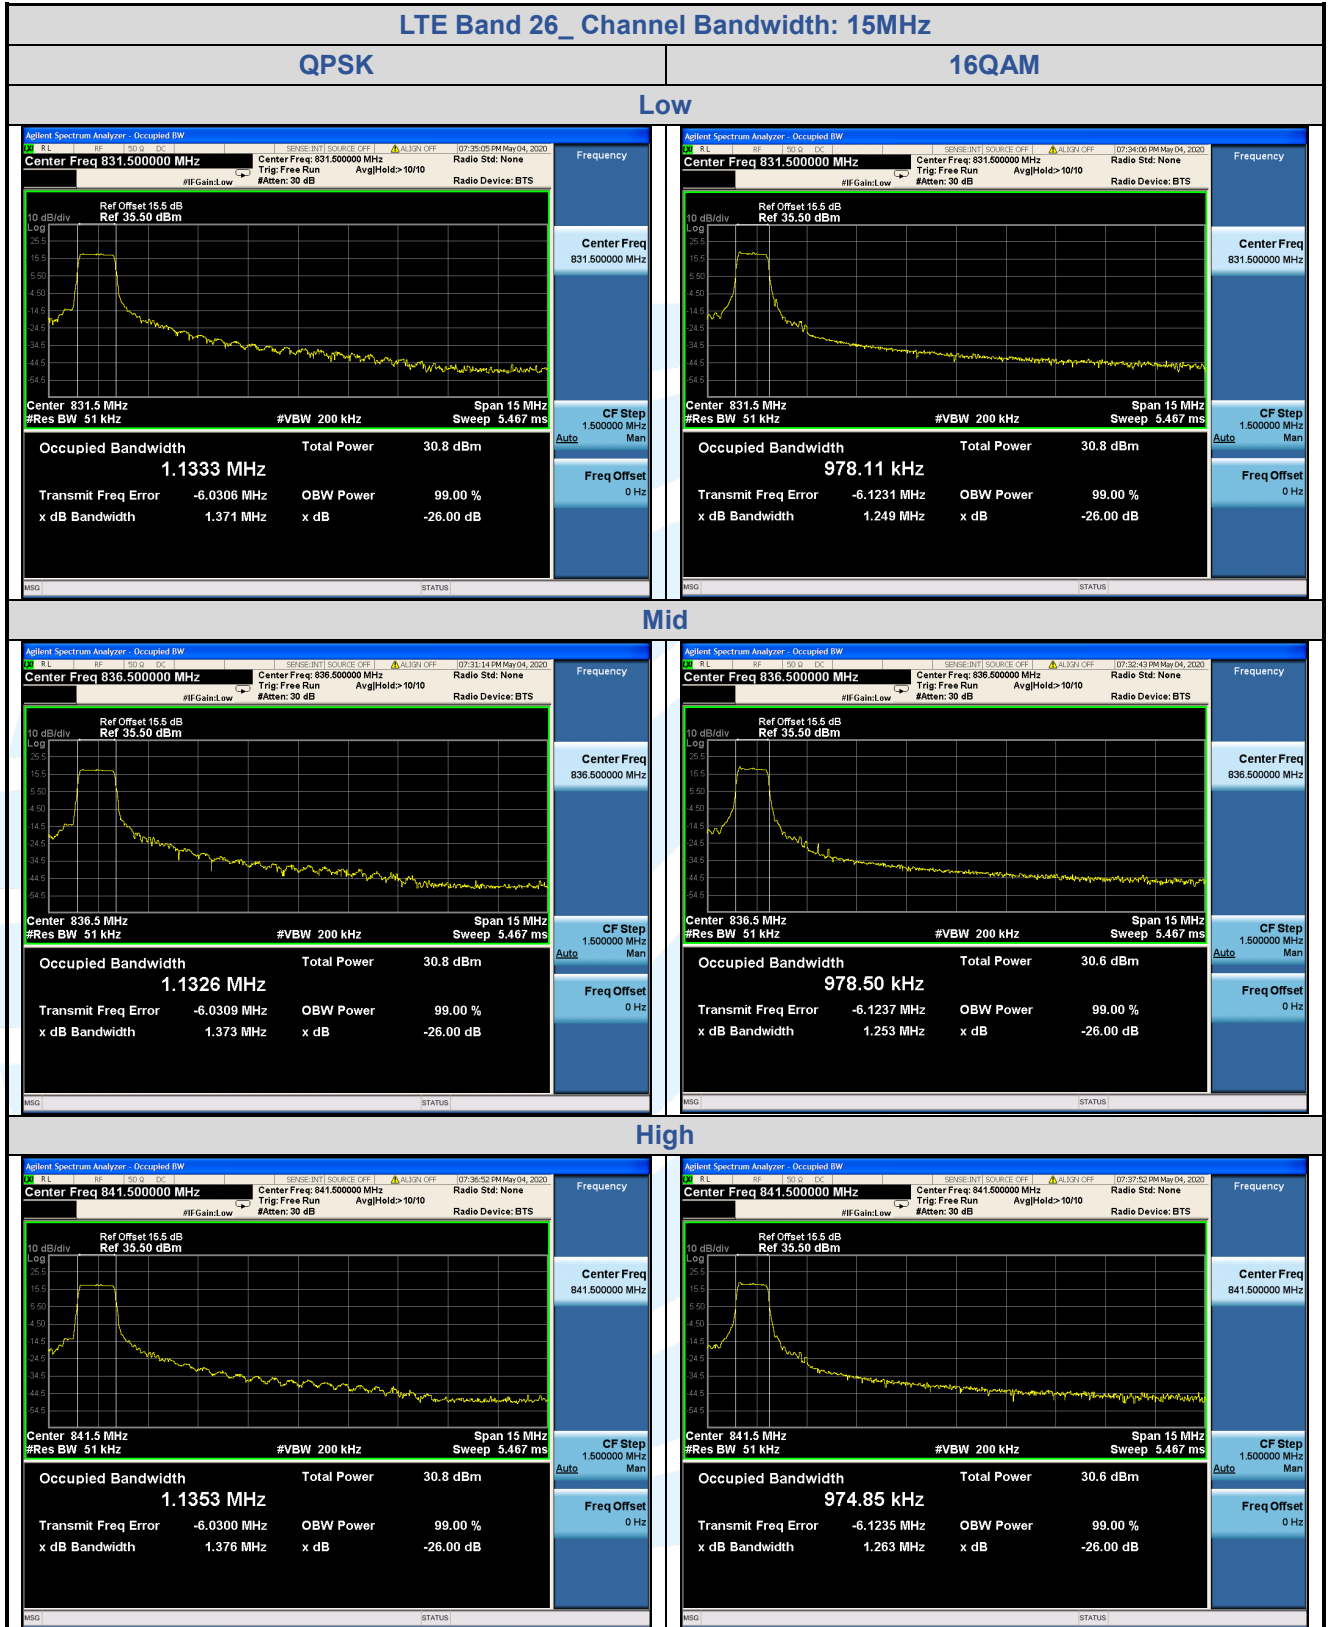

Shenzhen UnionTrust Quality and Technology Co., Ltd.

Address: 16/F, Block A, Building 6, Baoneng Science and Technology Park, Qingxiang Road No.1, Longhua New District, Shenzhen, China

Tel: +86-755-28230888

Fax: +86-755-28230886

E-mail: info@uttlab.com

[Http://www.uttlab.com](http://www.uttlab.com)

UTTR-RF-RSS4G-V1.0