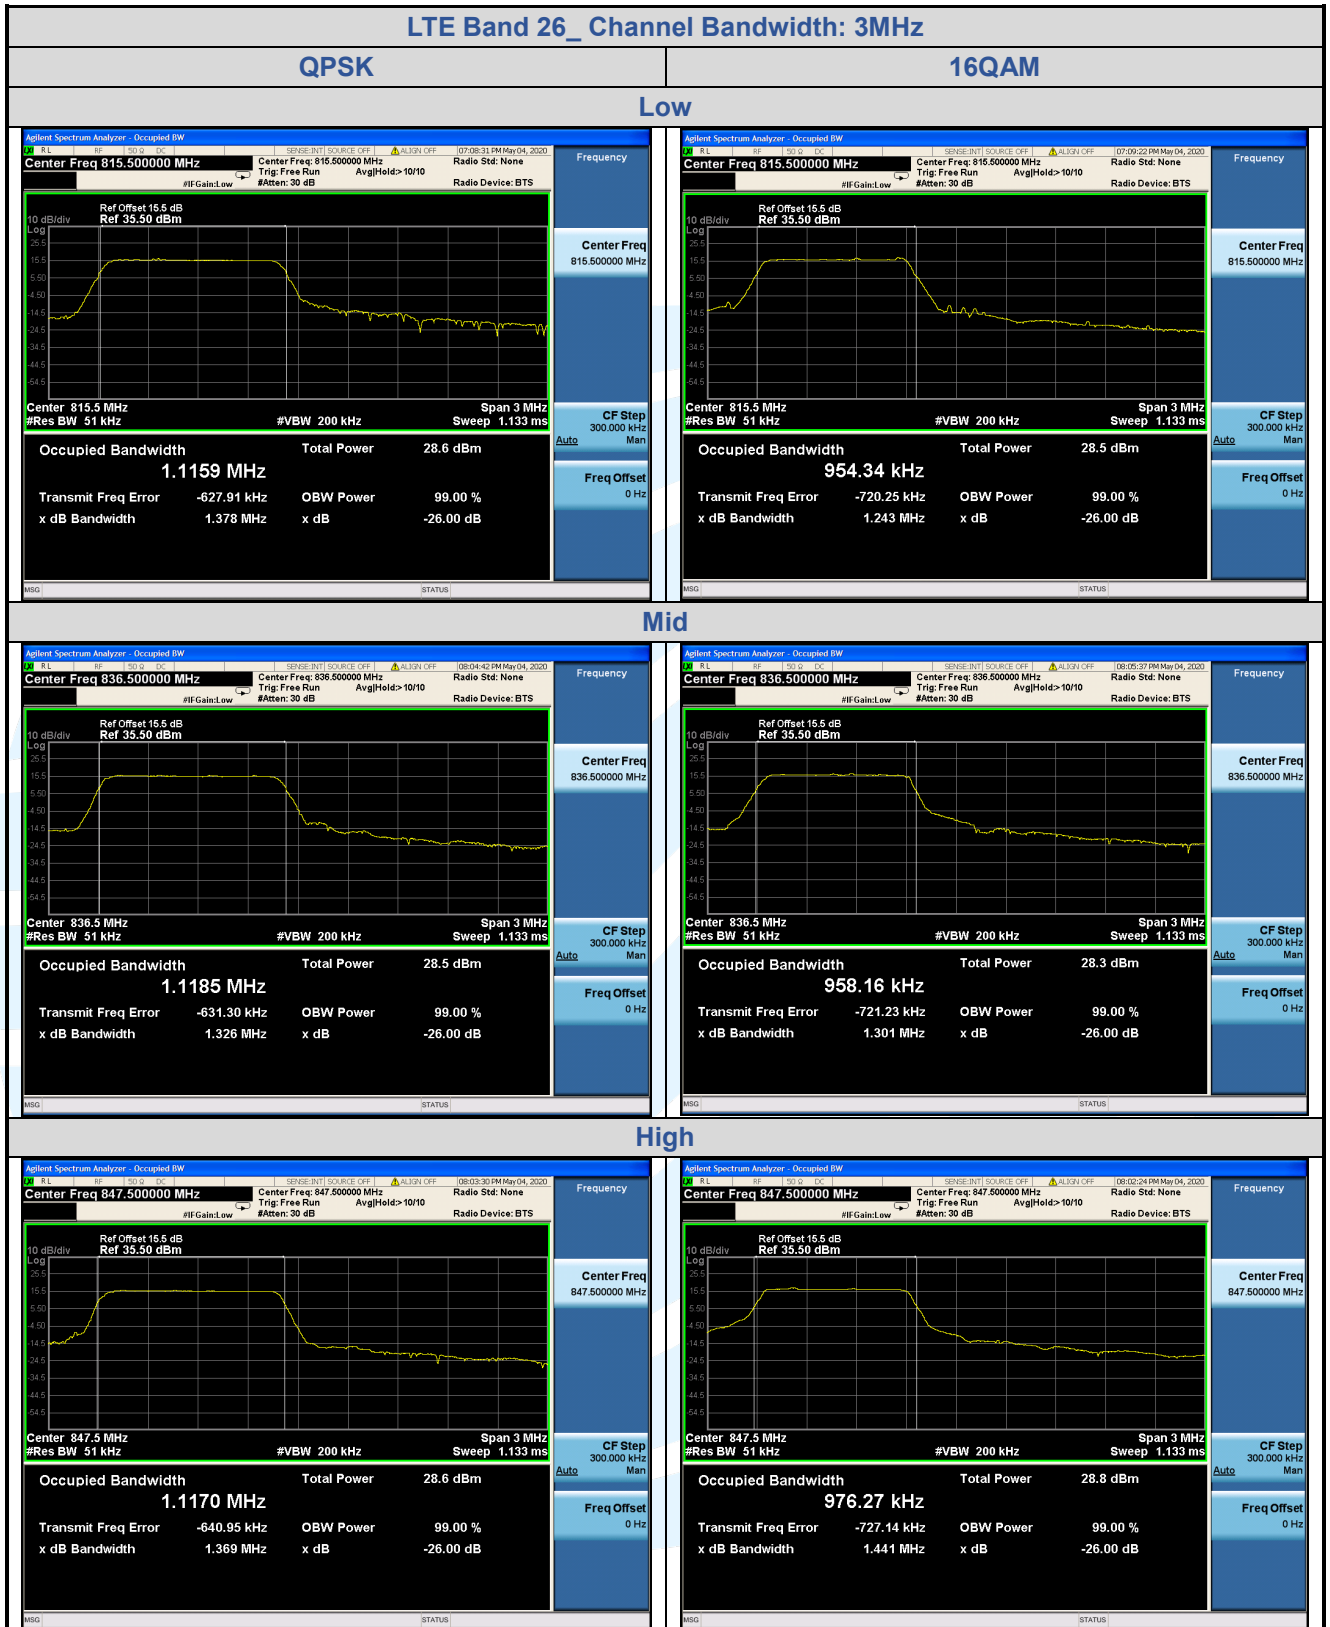

Shenzhen UnionTrust Quality and Technology Co., Ltd.

Address: 16/F, Block A, Building 6, Baoneng Science and Technology Park, Qingxiang Road No.1, Longhua New District, Shenzhen, China

Tel: +86-755-28230888

Fax: +86-755-28230886

E-mail: info@uttlab.com

[Http://www.uttlab.com](http://www.uttlab.com)

UTTR-RF-RSS4G-V1.0