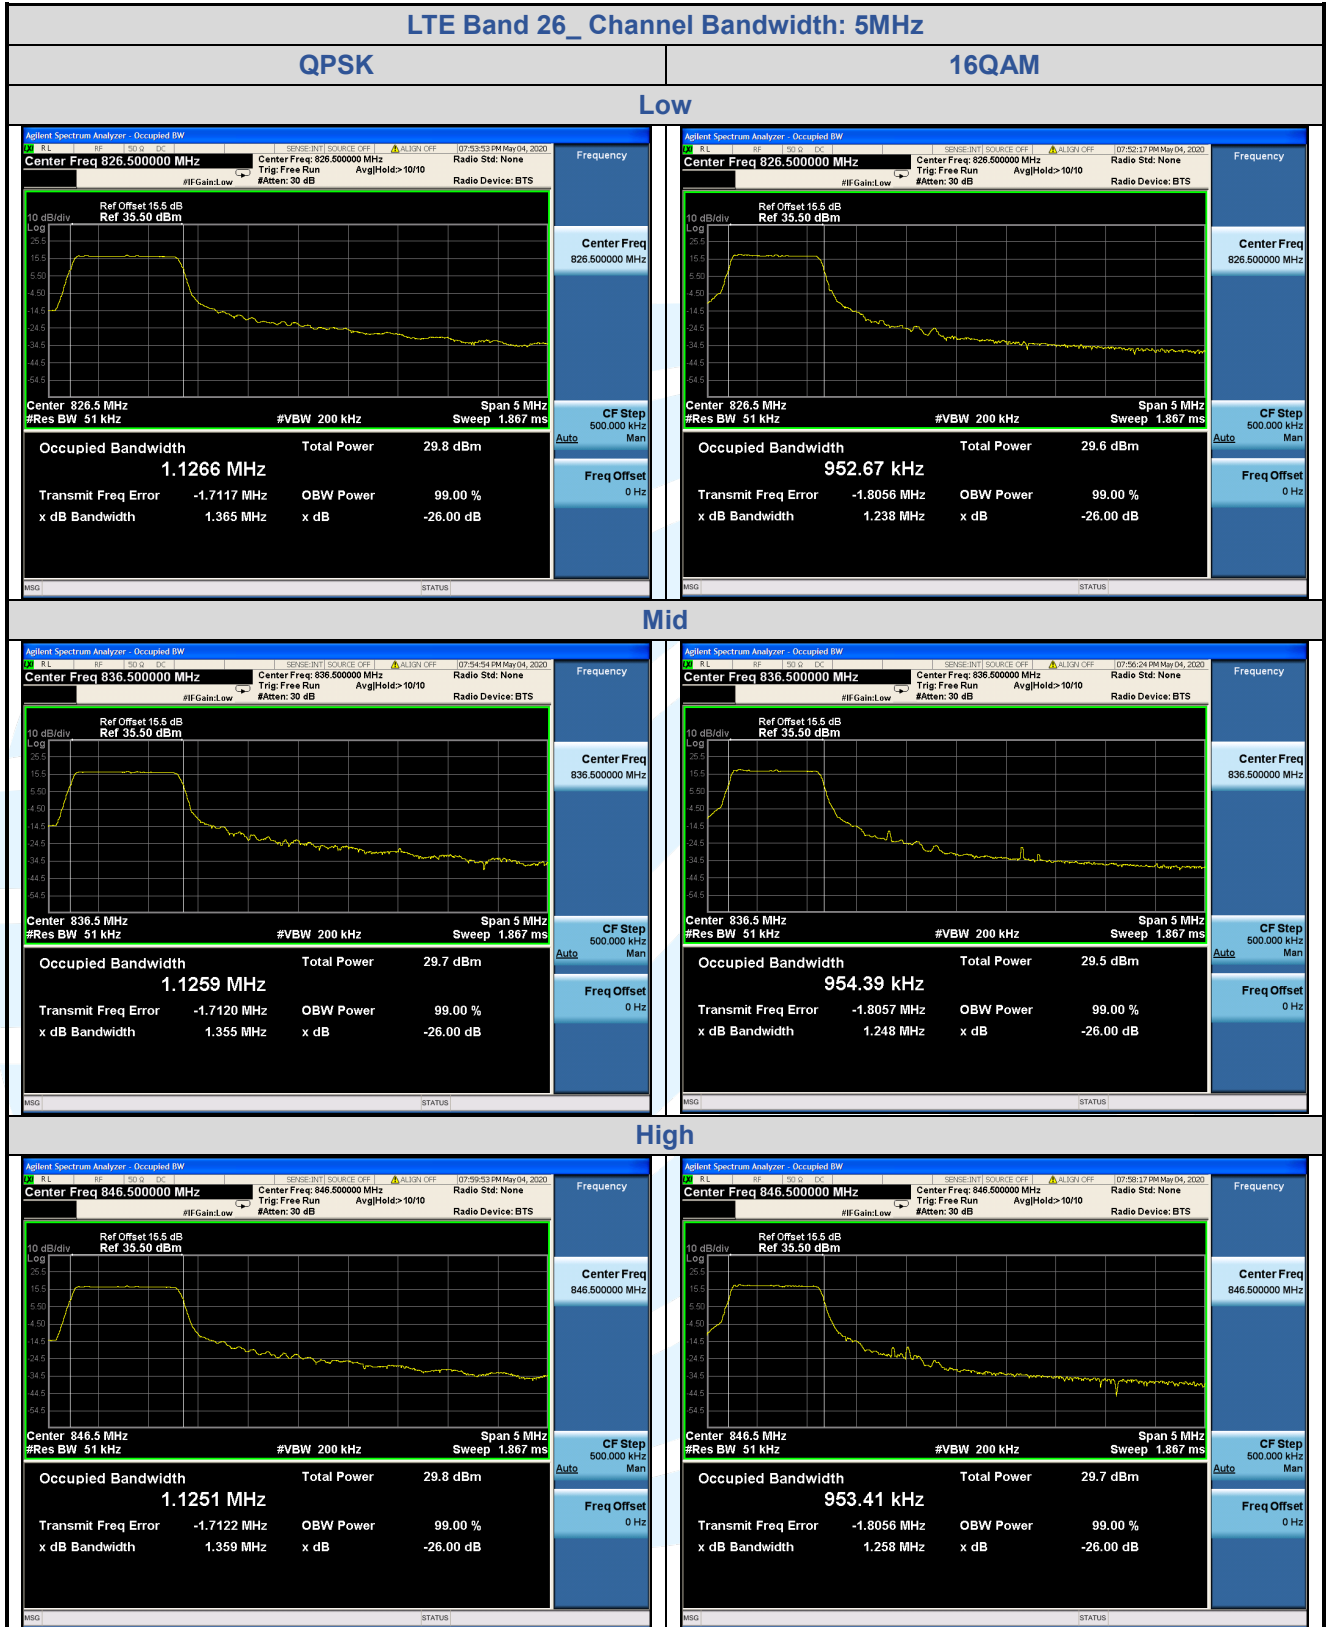

Shenzhen UnionTrust Quality and Technology Co., Ltd.

Address: 16/F, Block A, Building 6, Baoneng Science and Technology Park, Qingxiang Road No.1, Longhua New District, Shenzhen, China

Tel: +86-755-28230888

Fax: +86-755-28230886

E-mail: info@uttlab.com

[Http://www.uttlab.com](http://www.uttlab.com)

UTTR-RF-RSS4G-V1.0