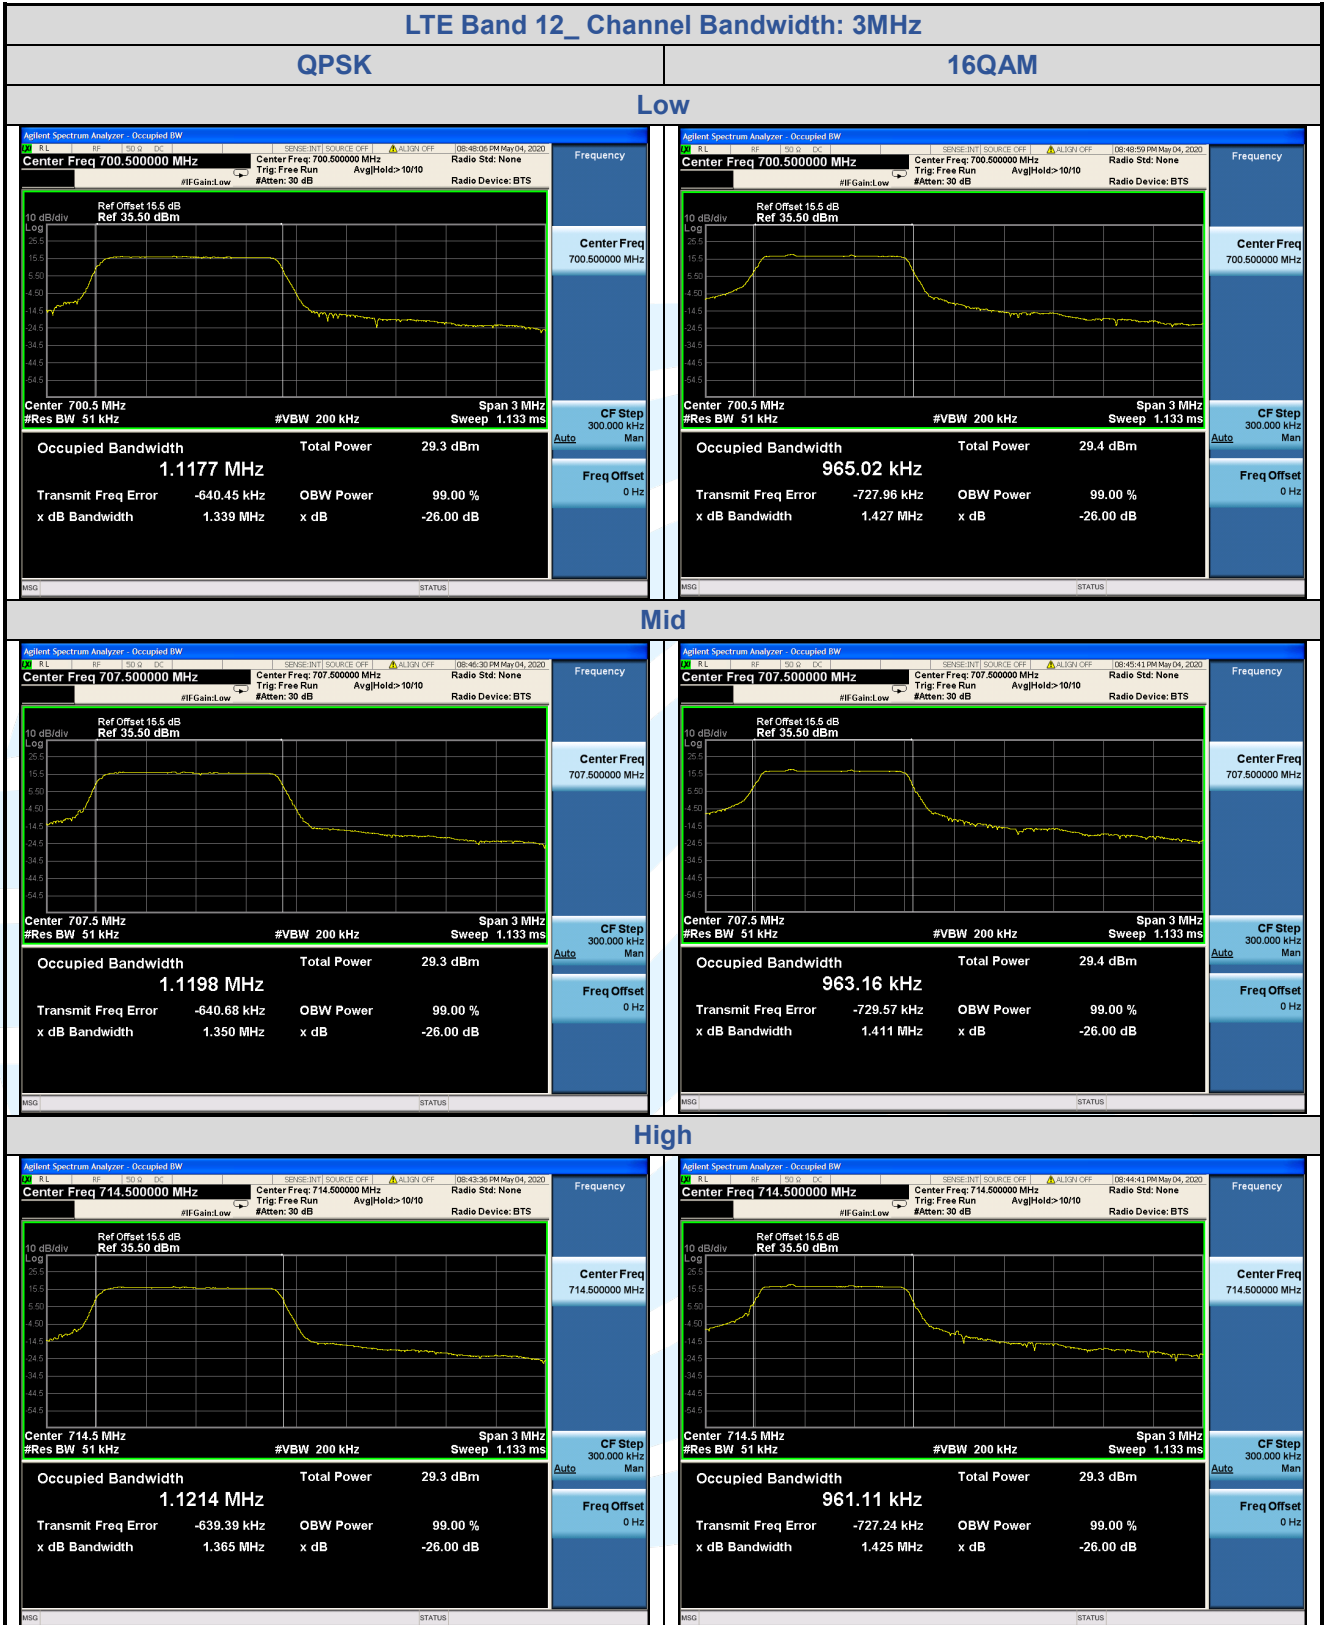

Shenzhen UnionTrust Quality and Technology Co., Ltd.

Address: 16/F, Block A, Building 6, Baoneng Science and Technology Park, Qingxiang Road No.1, Longhua New District, Shenzhen, China

Tel: +86-755-28230888

Fax: +86-755-28230886

E-mail: info@uttlab.com

[Http://www.uttlab.com](http://www.uttlab.com)

UTTR-RF-RSS4G-V1.0