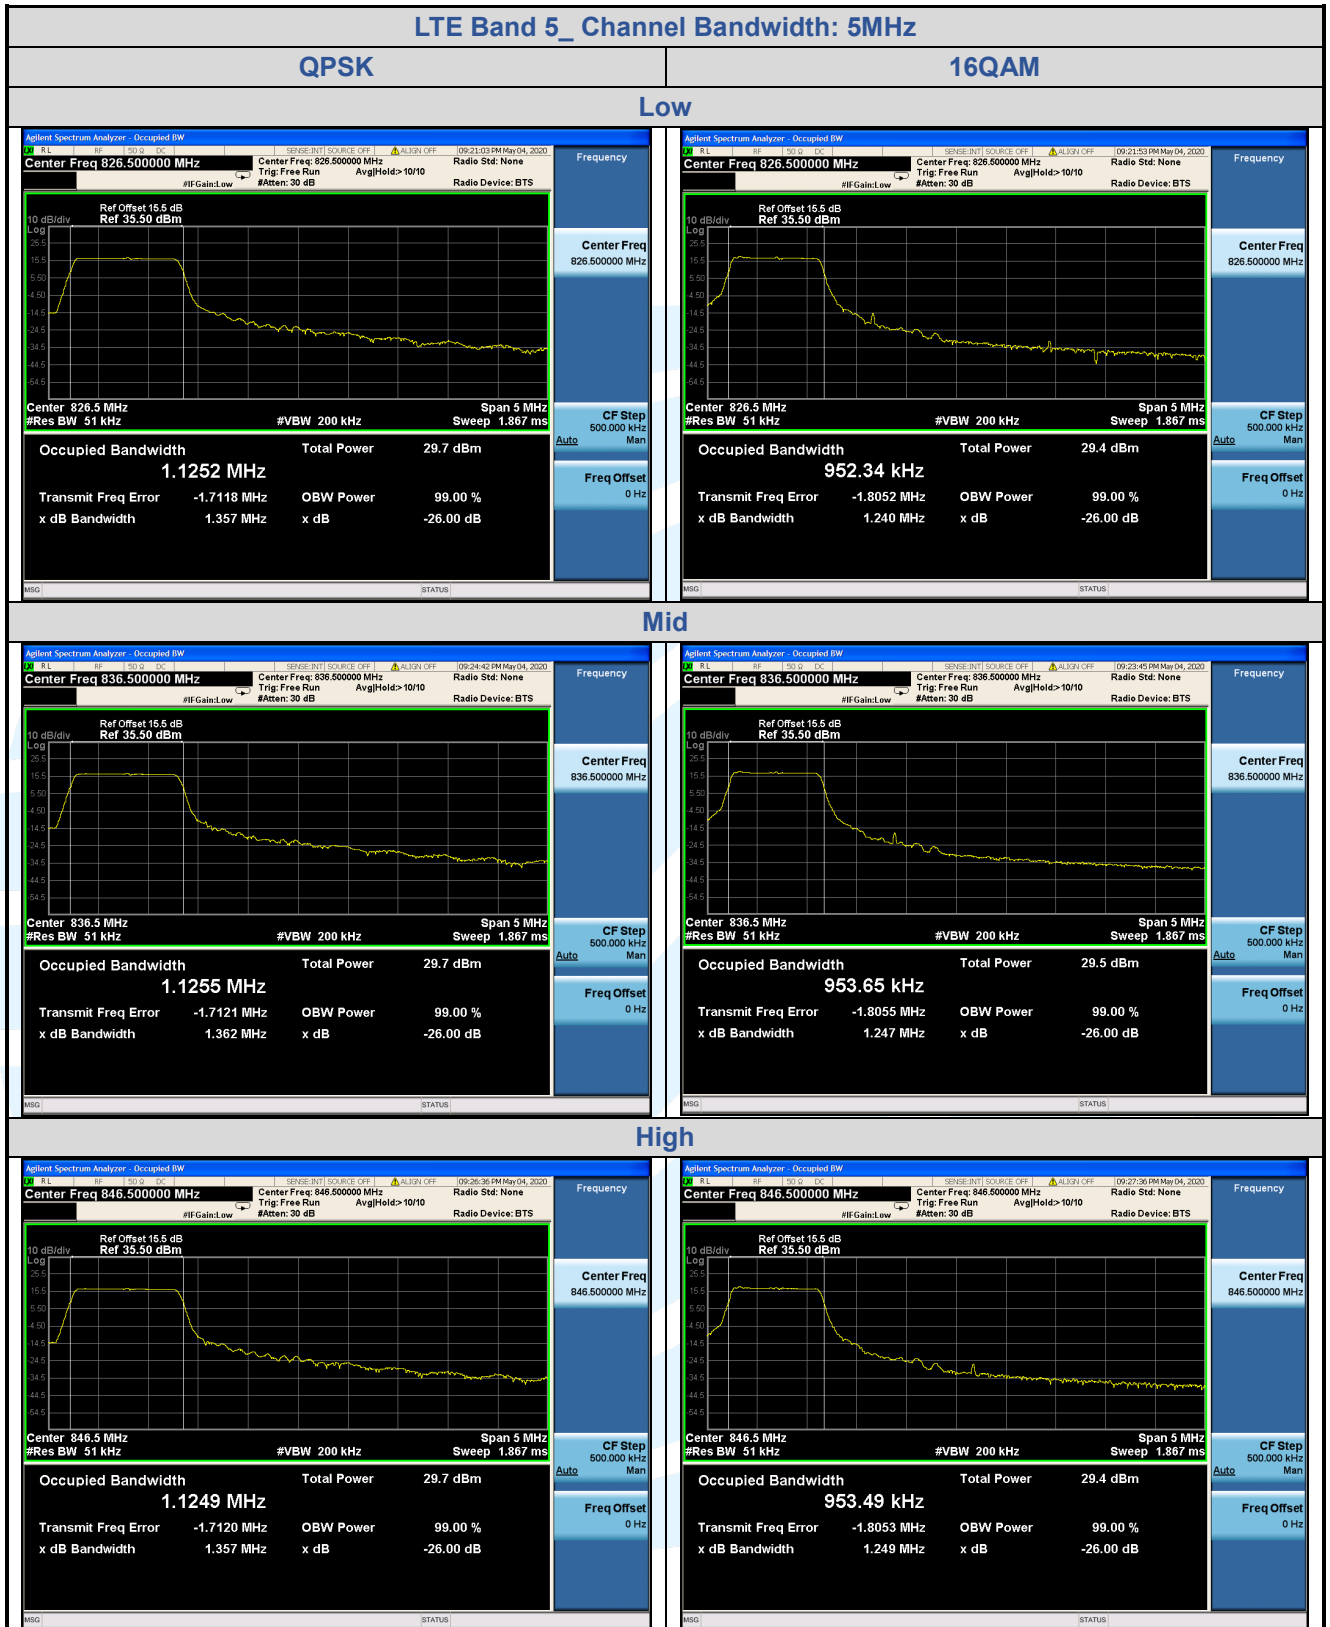

Shenzhen UnionTrust Quality and Technology Co., Ltd.

Address: 16/F, Block A, Building 6, Baoneng Science and Technology Park, Qingxiang Road No.1, Longhua New District, Shenzhen, China

Tel: +86-755-28230888

Fax: +86-755-28230886

E-mail: info@uttlab.com

[Http://www.uttlab.com](http://www.uttlab.com)

UTTR-RF-RSS4G-V1.0