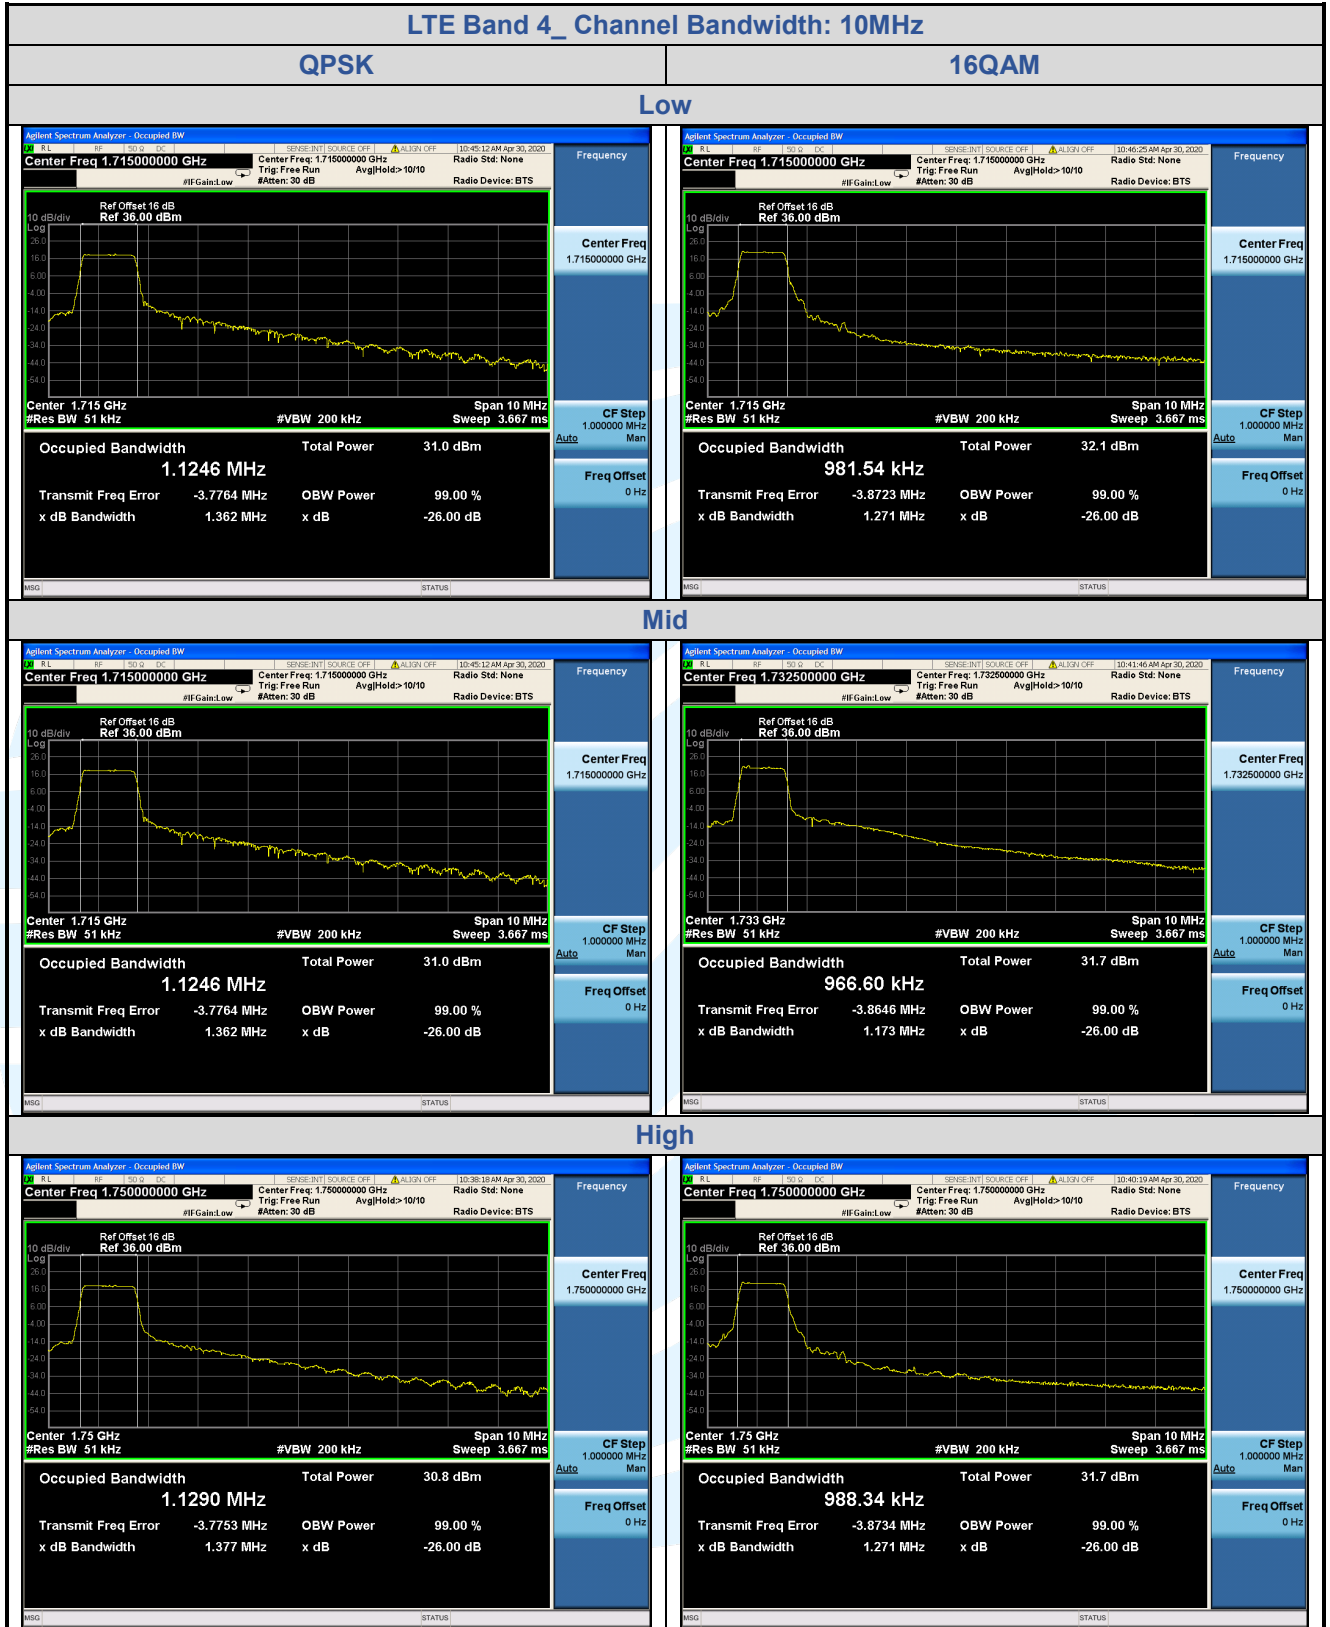

Shenzhen UnionTrust Quality and Technology Co., Ltd.

Address: 16/F, Block A, Building 6, Baoneng Science and Technology Park, Qingxiang Road No.1, Longhua New District, Shenzhen, China

Tel: +86-755-28230888

Fax: +86-755-28230886

E-mail: info@uttlab.com

[Http://www.uttlab.com](http://www.uttlab.com)

UTTR-RF-RSS4G-V1.0