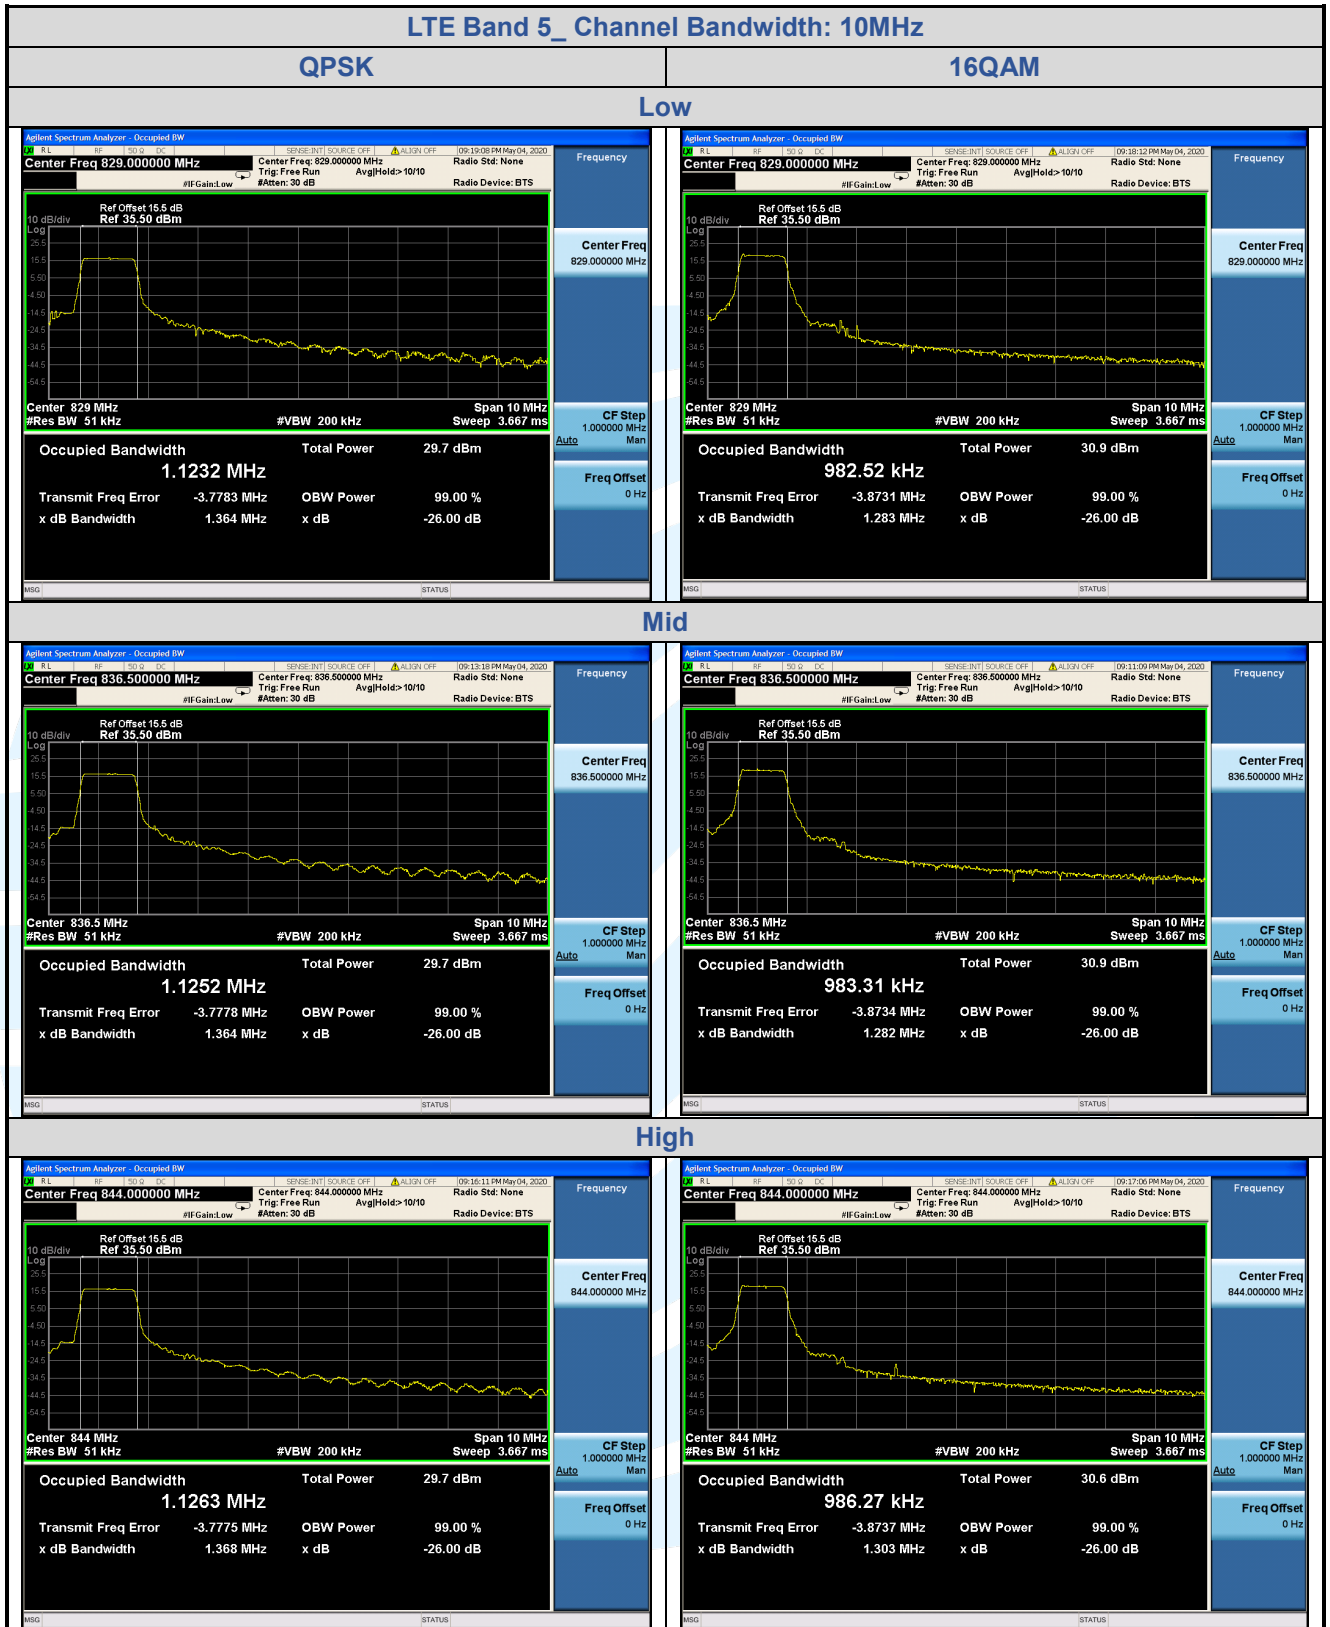

Shenzhen UnionTrust Quality and Technology Co., Ltd.

Address: 16/F, Block A, Building 6, Baoneng Science and Technology Park, Qingxiang Road No.1, Longhua New District, Shenzhen, China

Tel: +86-755-28230888

Fax: +86-755-28230886

E-mail: info@uttlab.com

[Http://www.uttlab.com](http://www.uttlab.com)

UTTR-RF-RSS4G-V1.0