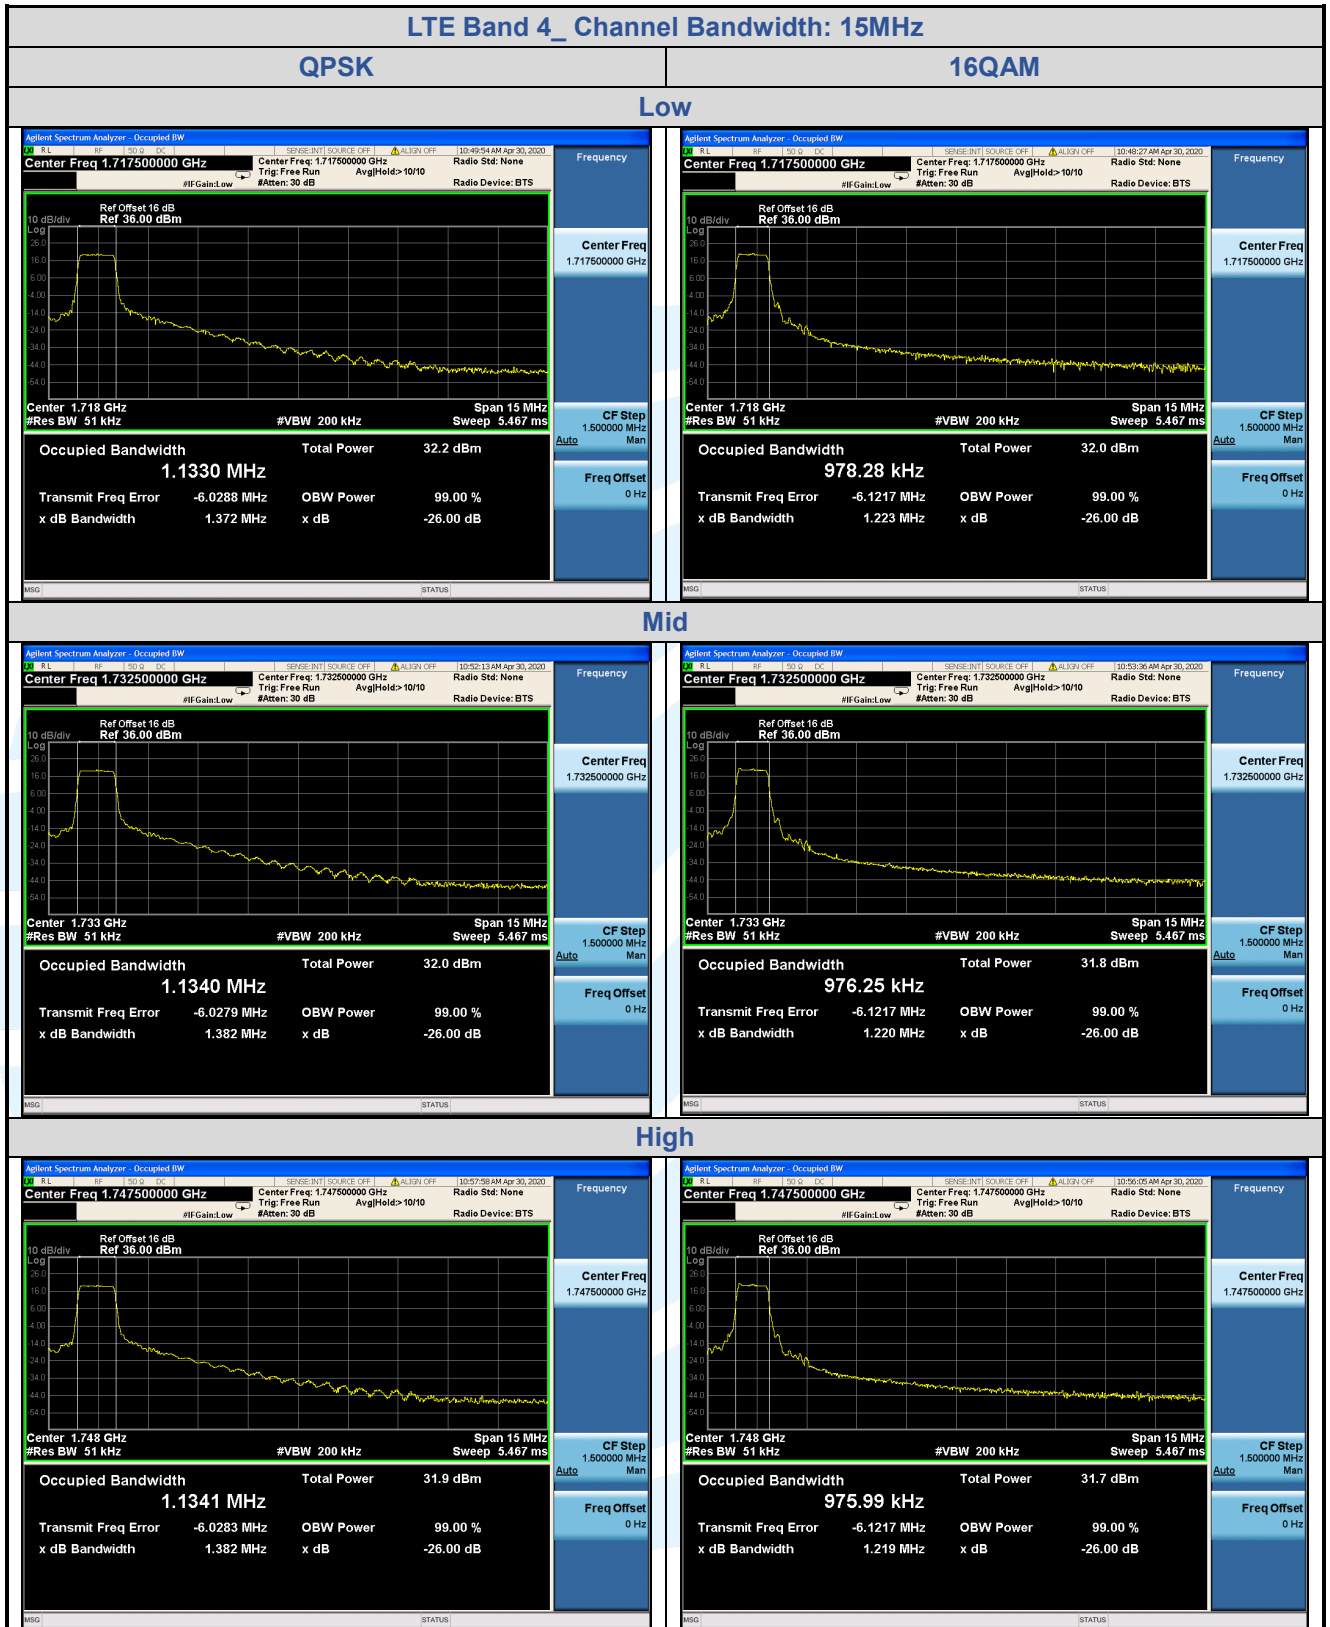

Shenzhen UnionTrust Quality and Technology Co., Ltd.

Address: 16/F, Block A, Building 6, Baoneng Science and Technology Park, Qingxiang Road No.1, Longhua New District, Shenzhen, China

Tel: +86-755-28230888

Fax: +86-755-28230886

E-mail: info@uttlab.com

[Http://www.uttlab.com](http://www.uttlab.com)

UTTR-RF-RSS4G-V1.0