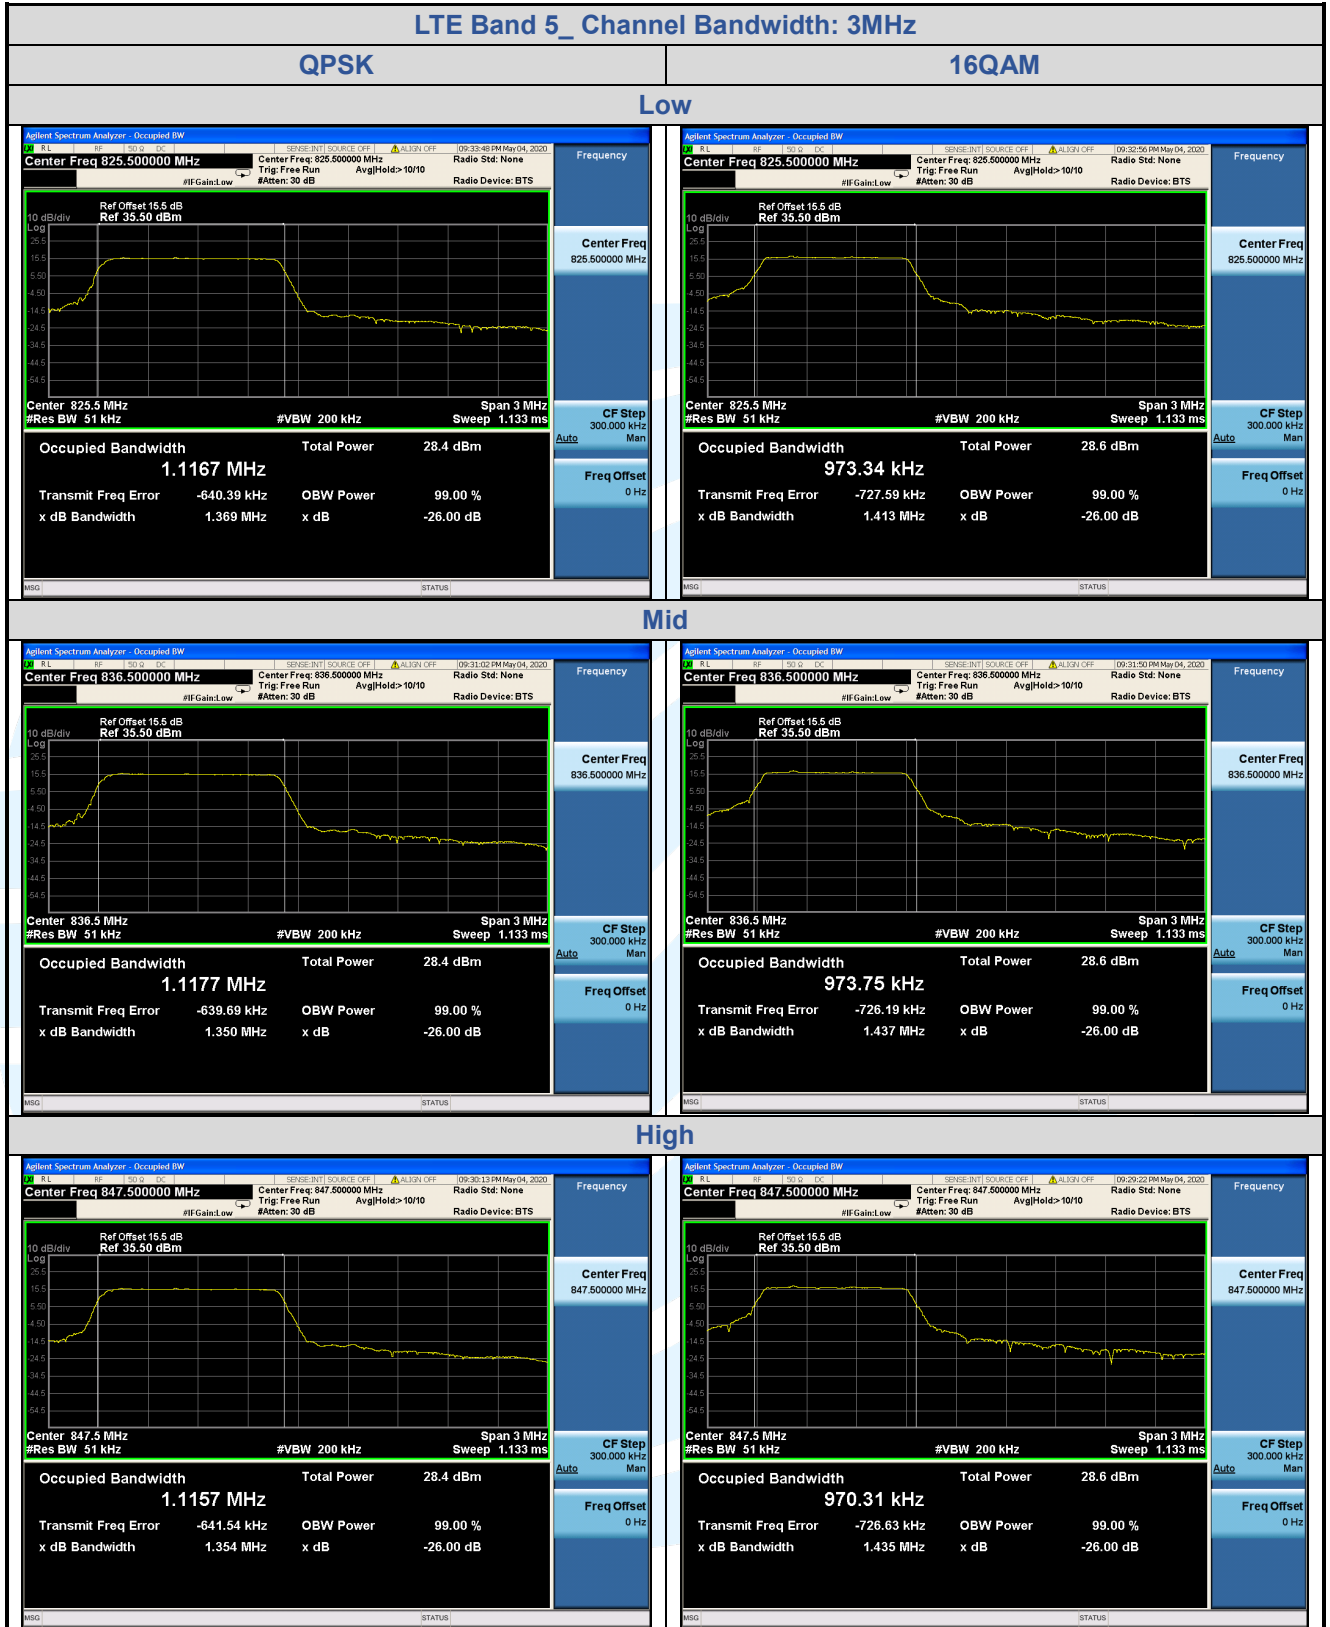

Shenzhen UnionTrust Quality and Technology Co., Ltd.

Address: 16/F, Block A, Building 6, Baoneng Science and Technology Park, Qingxiang Road No.1, Longhua New District, Shenzhen, China

Tel: +86-755-28230888

Fax: +86-755-28230886

E-mail: info@uttlab.com

[Http://www.uttlab.com](http://www.uttlab.com)

UTTR-RF-RSS4G-V1.0