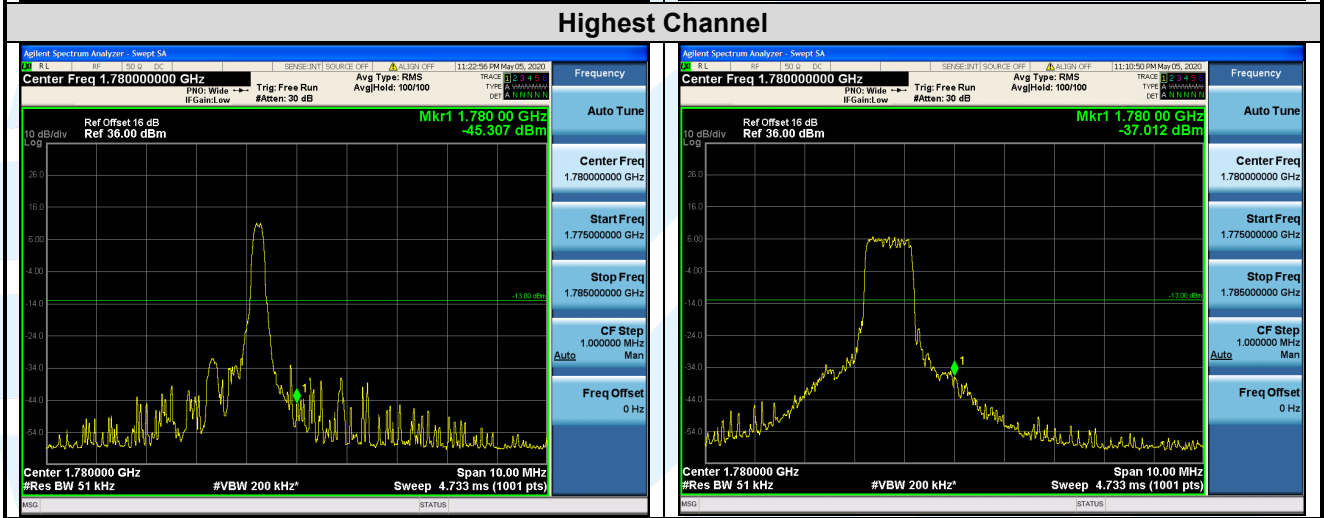

Tel: +86-755-28230888

Fax: +86-755-28230886

E-mail: info@uttlab.com

[Http://www.uttlab.com](http://www.uttlab.com)

UTTR-RF-RSS4G-V1.0

Shenzhen UnionTrust Quality and Technology Co., Ltd.

Address: 16/F, Block A, Building 6, Baoneng Science and Technology Park, Qingxiang Road No.1, Longhua New District, Shenzhen, China