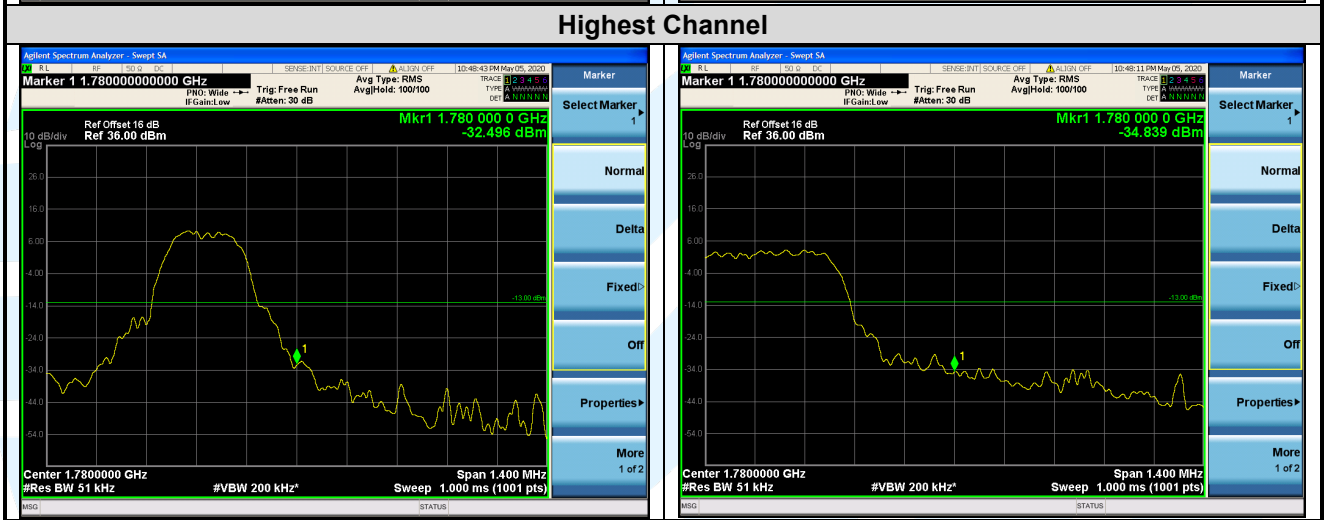

Tel: +86-755-28230888

Fax: +86-755-28230886

E-mail: info@uttlab.com

[Http://www.uttlab.com](http://www.uttlab.com)

UTTR-RF-RSS4G-V1.0

Shenzhen UnionTrust Quality and Technology Co., Ltd.

Address: 16/F, Block A, Building 6, Baoneng Science and Technology Park, Qingxiang Road No.1, Longhua New District, Shenzhen, China