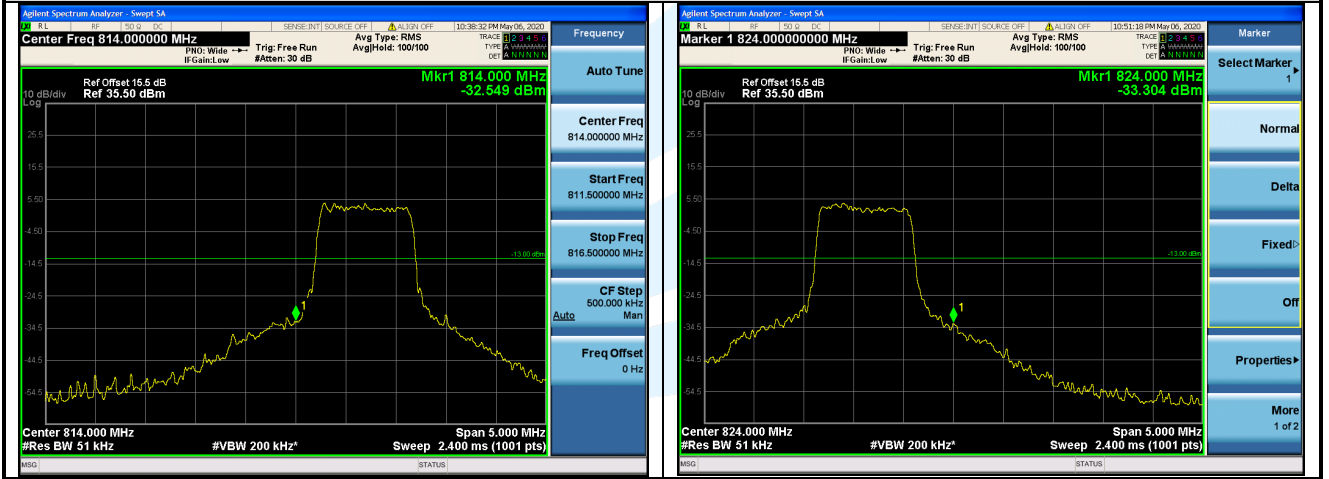

LTE Band 26 / 5 MHz / 16QAM

Lowest Channel
Highest Channel

1 RB

Full RB