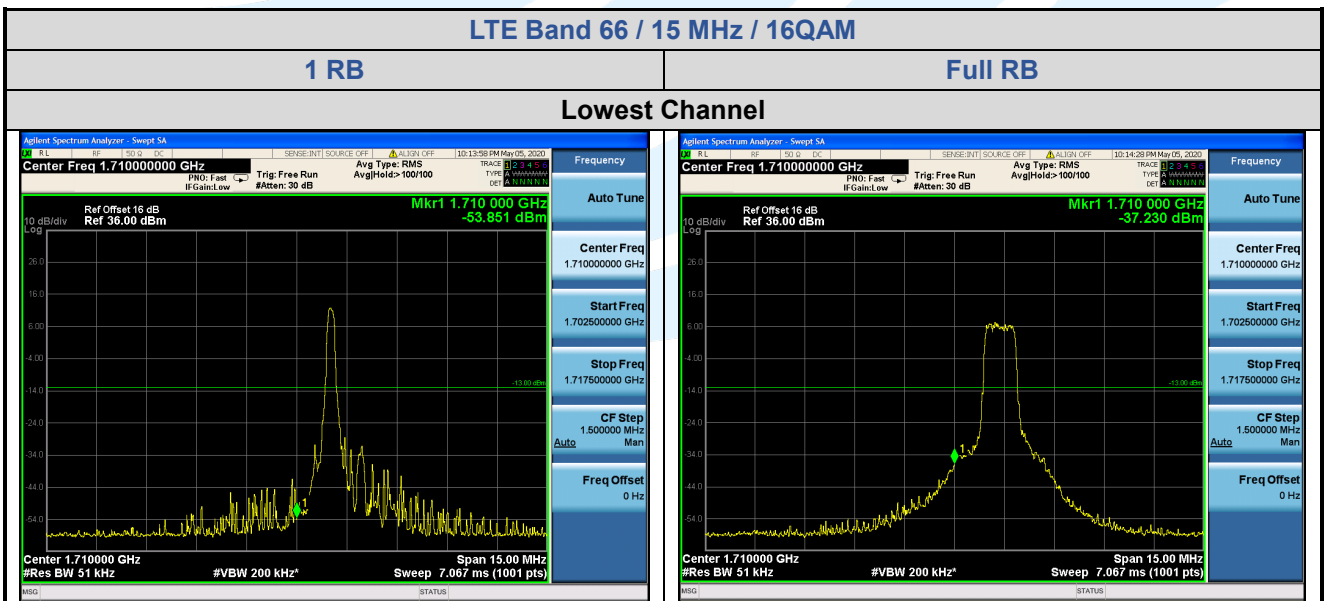

Tel: +86-755-28230888

Fax: +86-755-28230886

E-mail: info@uttlab.com

[Http://www.uttlab.com](http://www.uttlab.com)

UTTR-RF-RSS4G-V1.0

Shenzhen UnionTrust Quality and Technology Co., Ltd.

Address: 16/F, Block A, Building 6, Baoneng Science and Technology Park, Qingxiang Road No.1, Longhua New District, Shenzhen, China