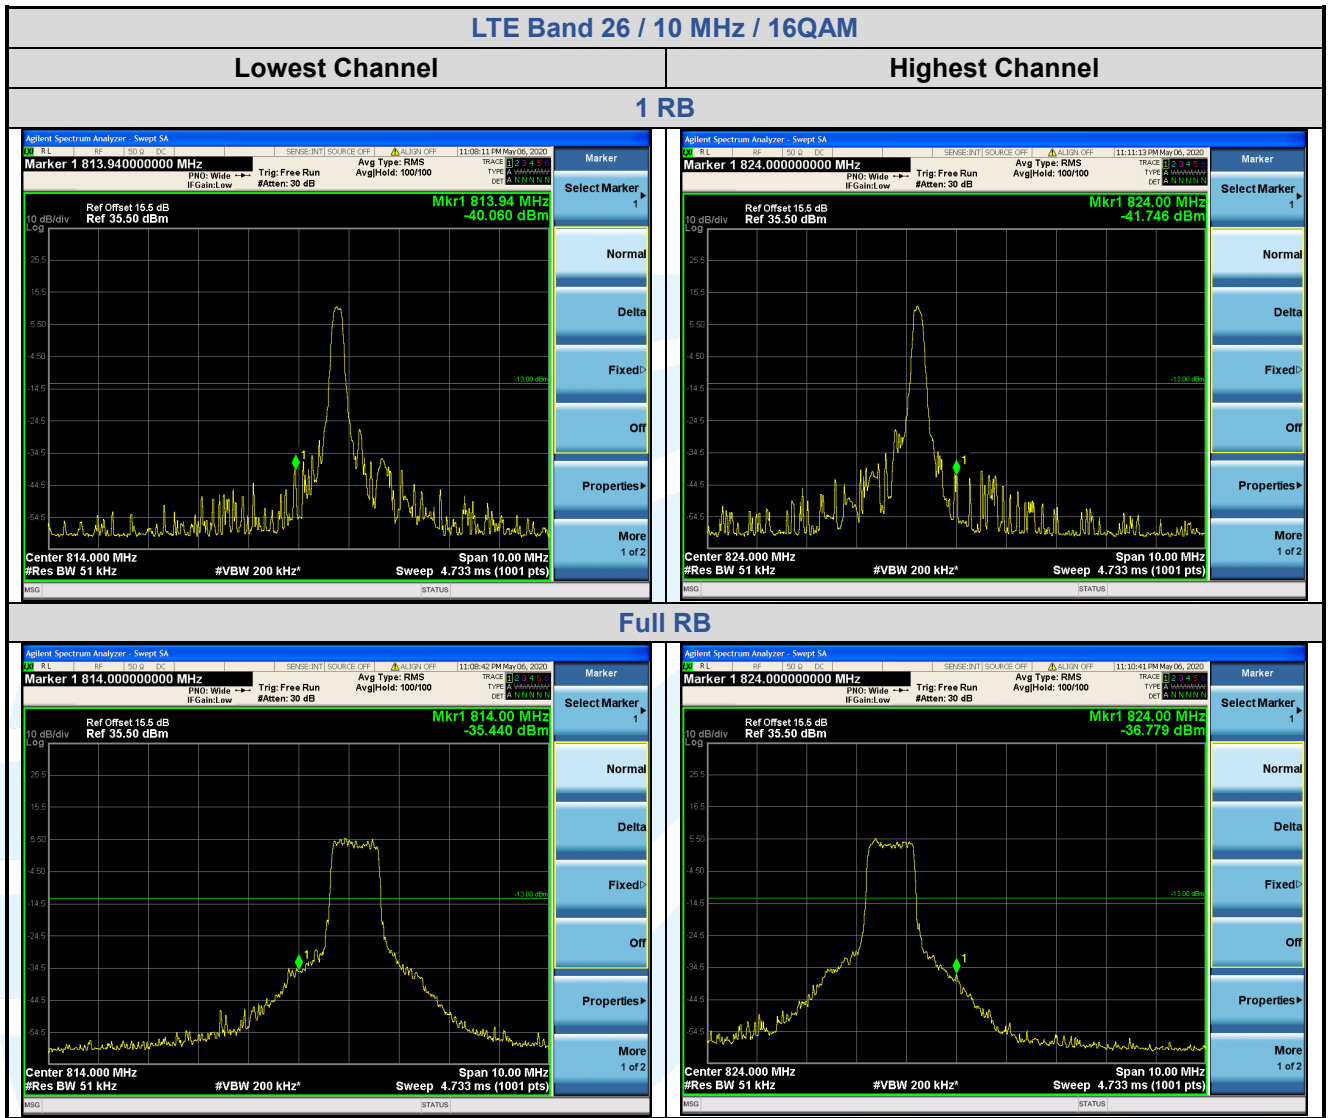

Shenzhen UnionTrust Quality and Technology Co., Ltd.

Address: 16/F, Block A, Building 6, Baoneng Science and Technology Park, Qingxiang Road No.1, Longhua New District, Shenzhen, China

Tel: +86-755-28230888

Fax: +86-755-28230886

E-mail: info@uttlab.com

[Http://www.uttlab.com](http://www.uttlab.com)

UTTR-RF-RSS4G-V1.0