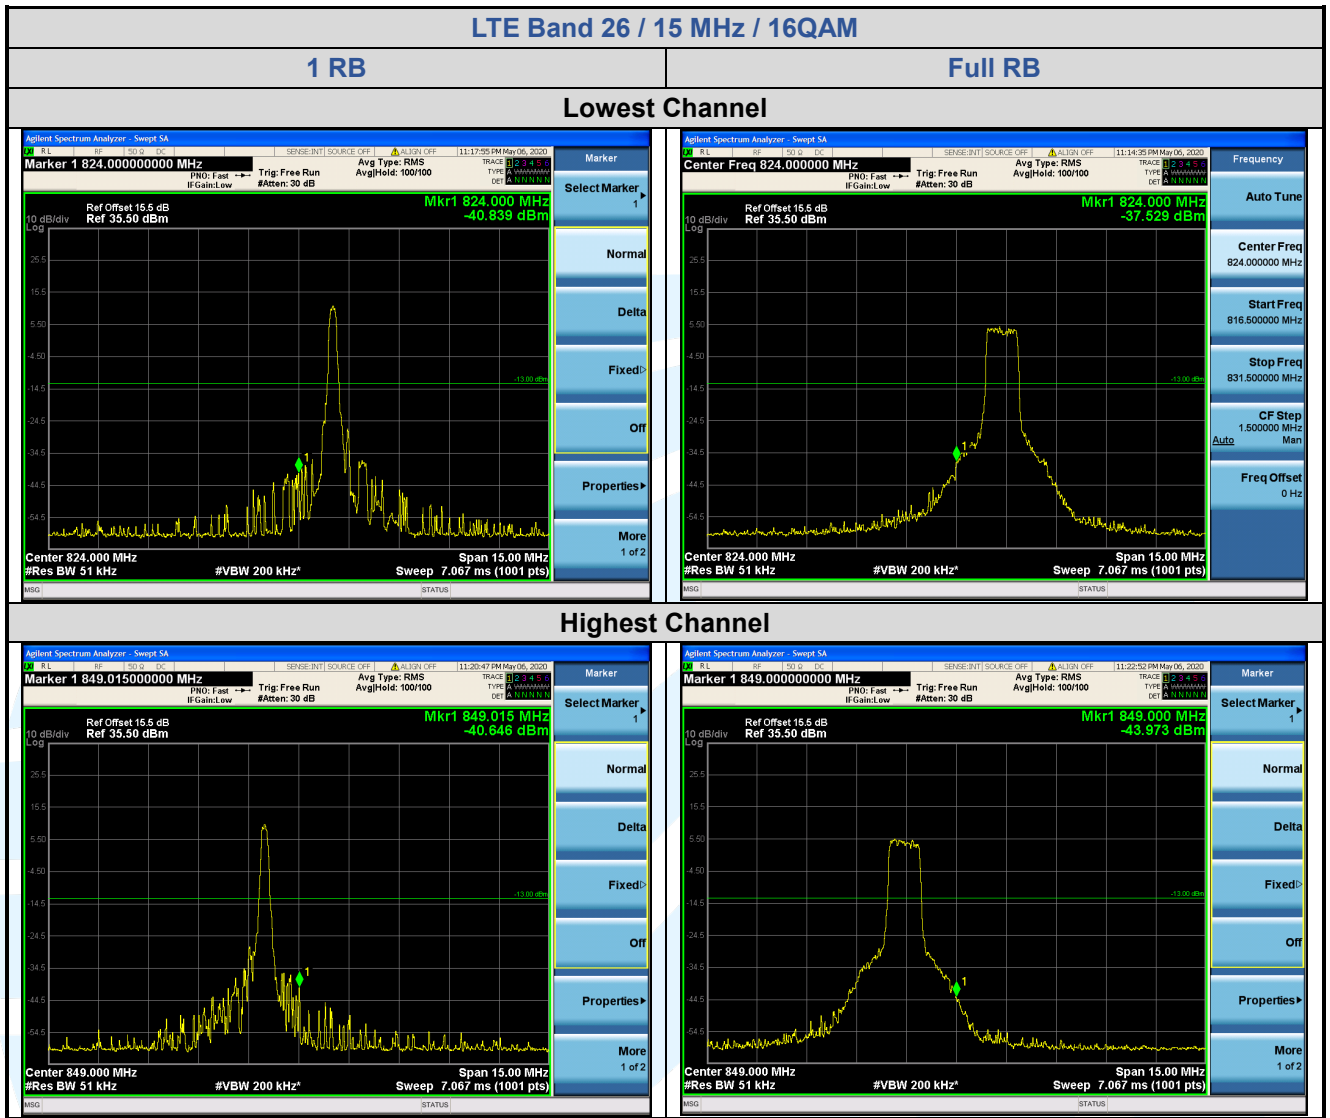

Shenzhen UnionTrust Quality and Technology Co., Ltd.

Address: 16/F, Block A, Building 6, Baoneng Science and Technology Park, Qingxiang Road No.1, Longhua New District, Shenzhen, China

Tel: +86-755-28230888

Fax: +86-755-28230886

E-mail: info@uttlab.com

[Http://www.uttlab.com](http://www.uttlab.com)

UTTR-RF-RSS4G-V1.0