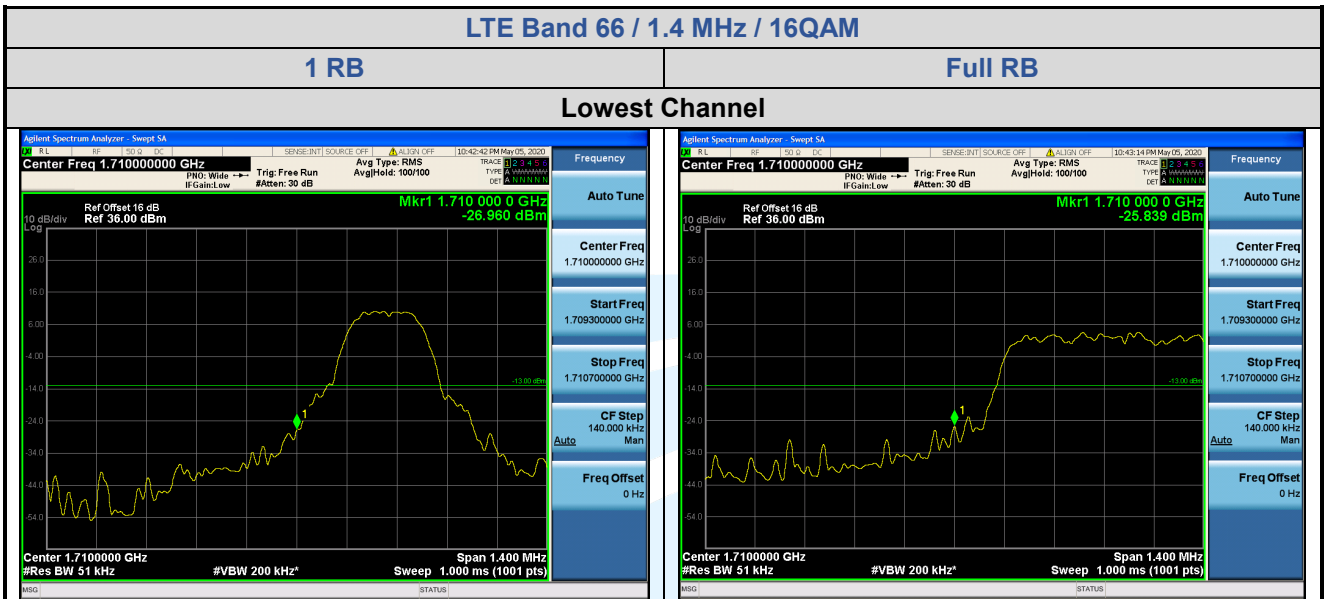

Tel: +86-755-28230888

Fax: +86-755-28230886

E-mail: info@uttlab.com

[Http://www.uttlab.com](http://www.uttlab.com)

UTTR-RF-RSS4G-V1.0

Shenzhen UnionTrust Quality and Technology Co., Ltd.

Address: 16/F, Block A, Building 6, Baoneng Science and Technology Park, Qingxiang Road No.1, Longhua New District, Shenzhen, China