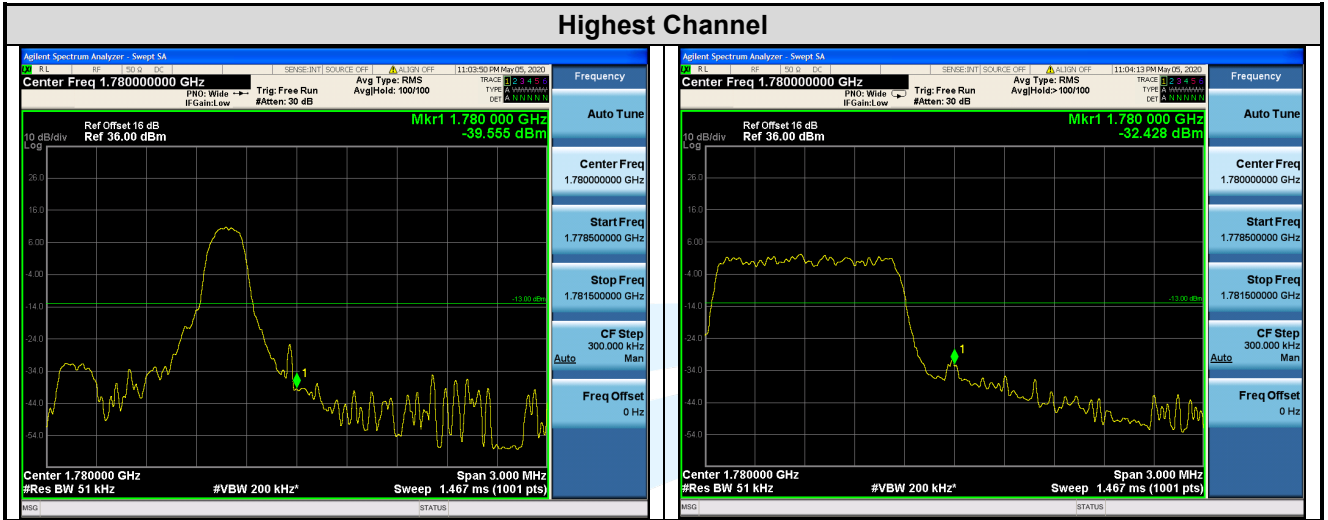

Fax: +86-755-28230886

E-mail: info@uttlab.com

[Http://www.uttlab.com](http://www.uttlab.com)

UTTR-RF-RSS4G-V1.0

5.6.10 LTE Band 66

Shenzhen UnionTrust Quality and Technology Co., Ltd.

Address: 16/F, Block A, Building 6, Baoneng Science and Technology Park, Qingxiang Road No.1, Longhua New District, Shenzhen, China