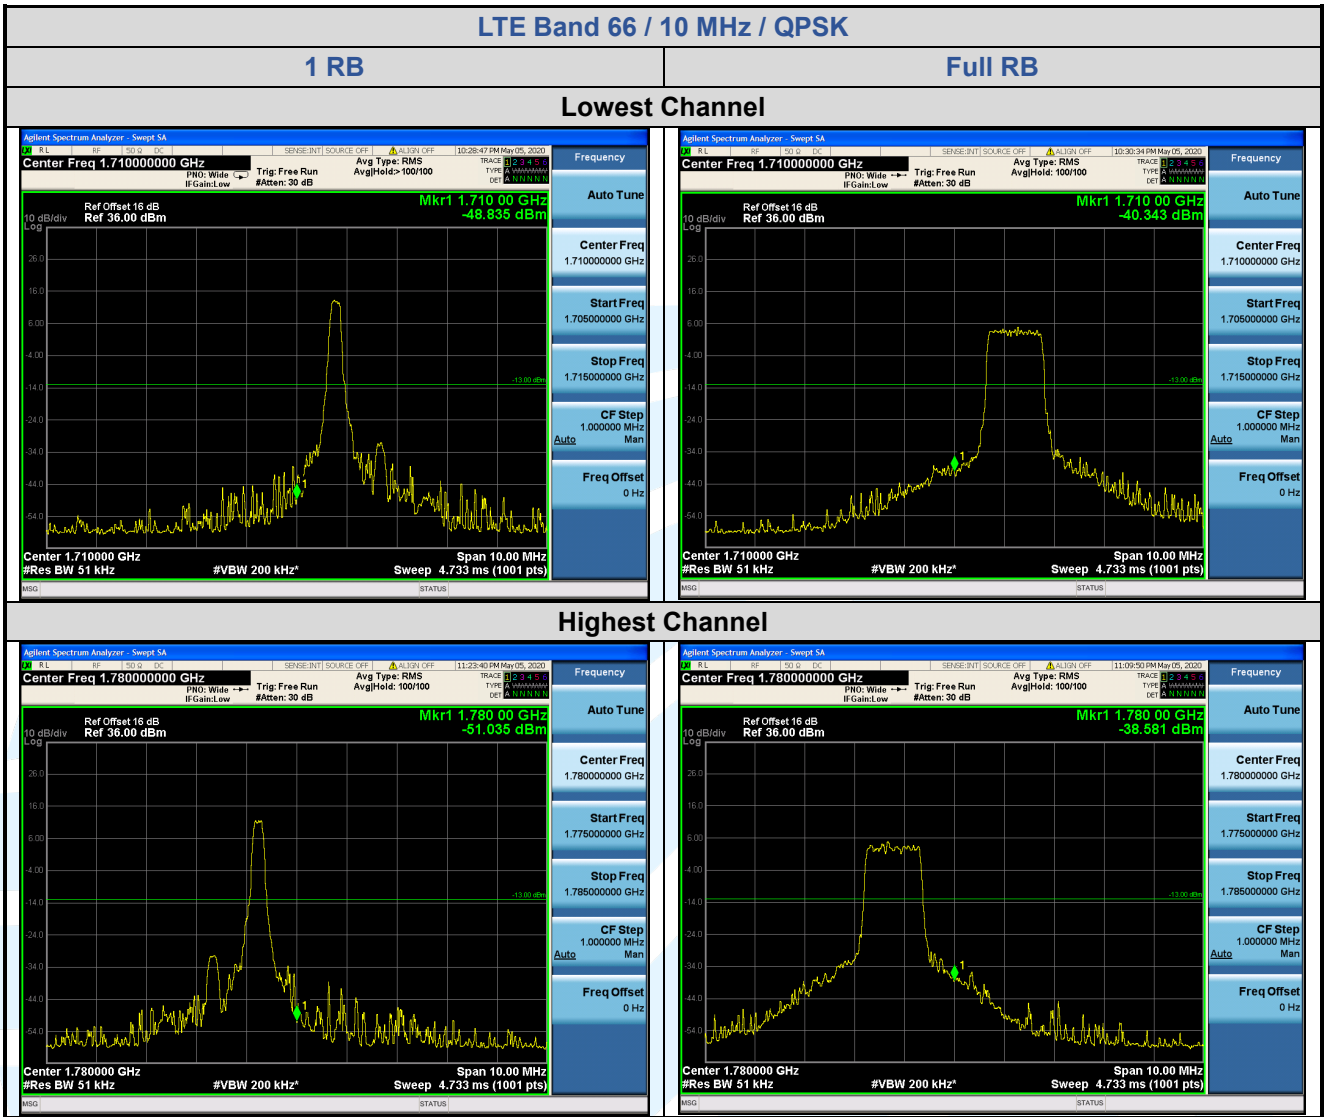

Fax: +86-755-28230886

E-mail: info@uttlab.com

[Http://www.uttlab.com](http://www.uttlab.com)

UTTR-RF-RSS4G-V1.0

5.6.10 LTE Band 66

Shenzhen UnionTrust Quality and Technology Co., Ltd.

Address: 16/F, Block A, Building 6, Baoneng Science and Technology Park, Qingxiang Road No.1, Longhua New District, Shenzhen, China