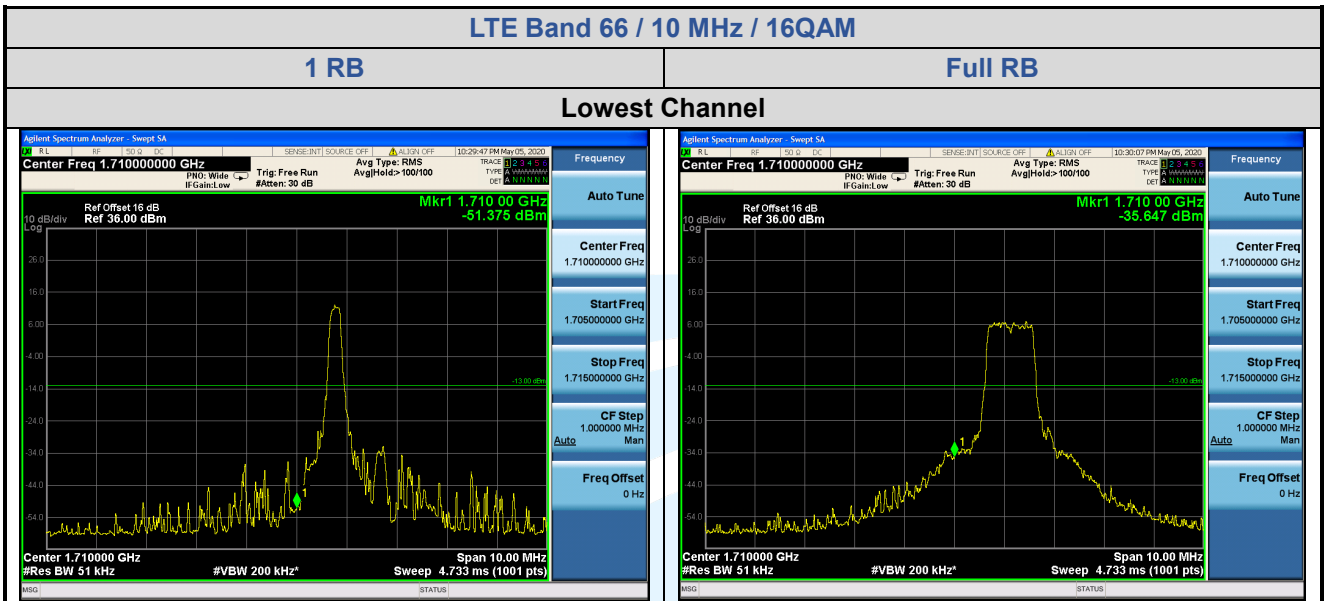

Tel: +86-755-28230888

Fax: +86-755-28230886

E-mail: info@uttlab.com

[Http://www.uttlab.com](http://www.uttlab.com)

UTTR-RF-RSS4G-V1.0

Shenzhen UnionTrust Quality and Technology Co., Ltd.

Address: 16/F, Block A, Building 6, Baoneng Science and Technology Park, Qingxiang Road No.1, Longhua New District, Shenzhen, China