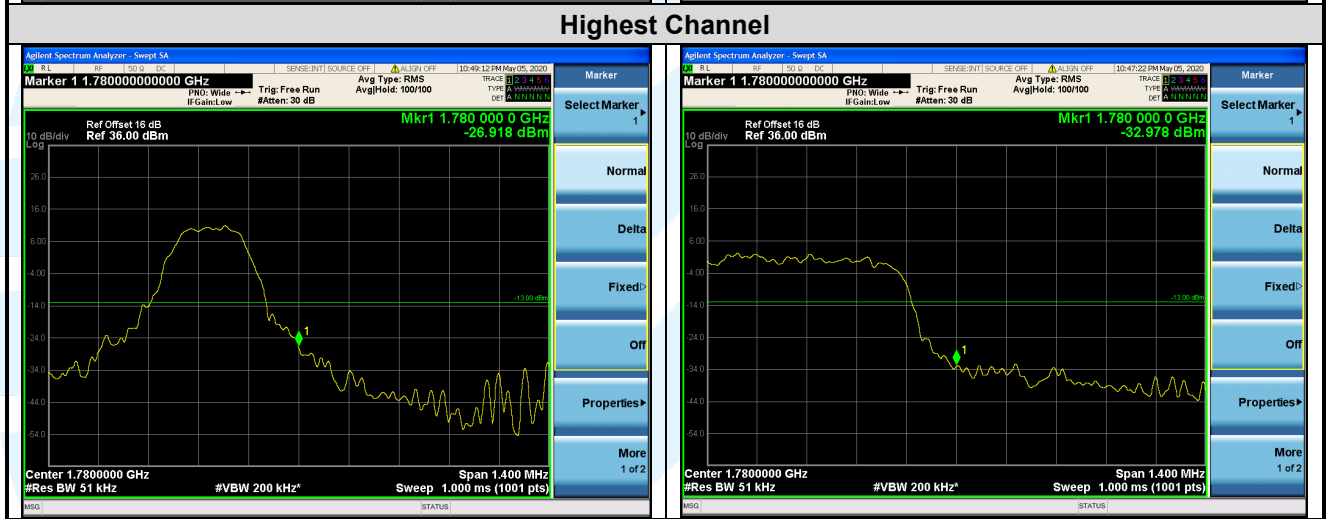

5.6.10 LTE Band 66