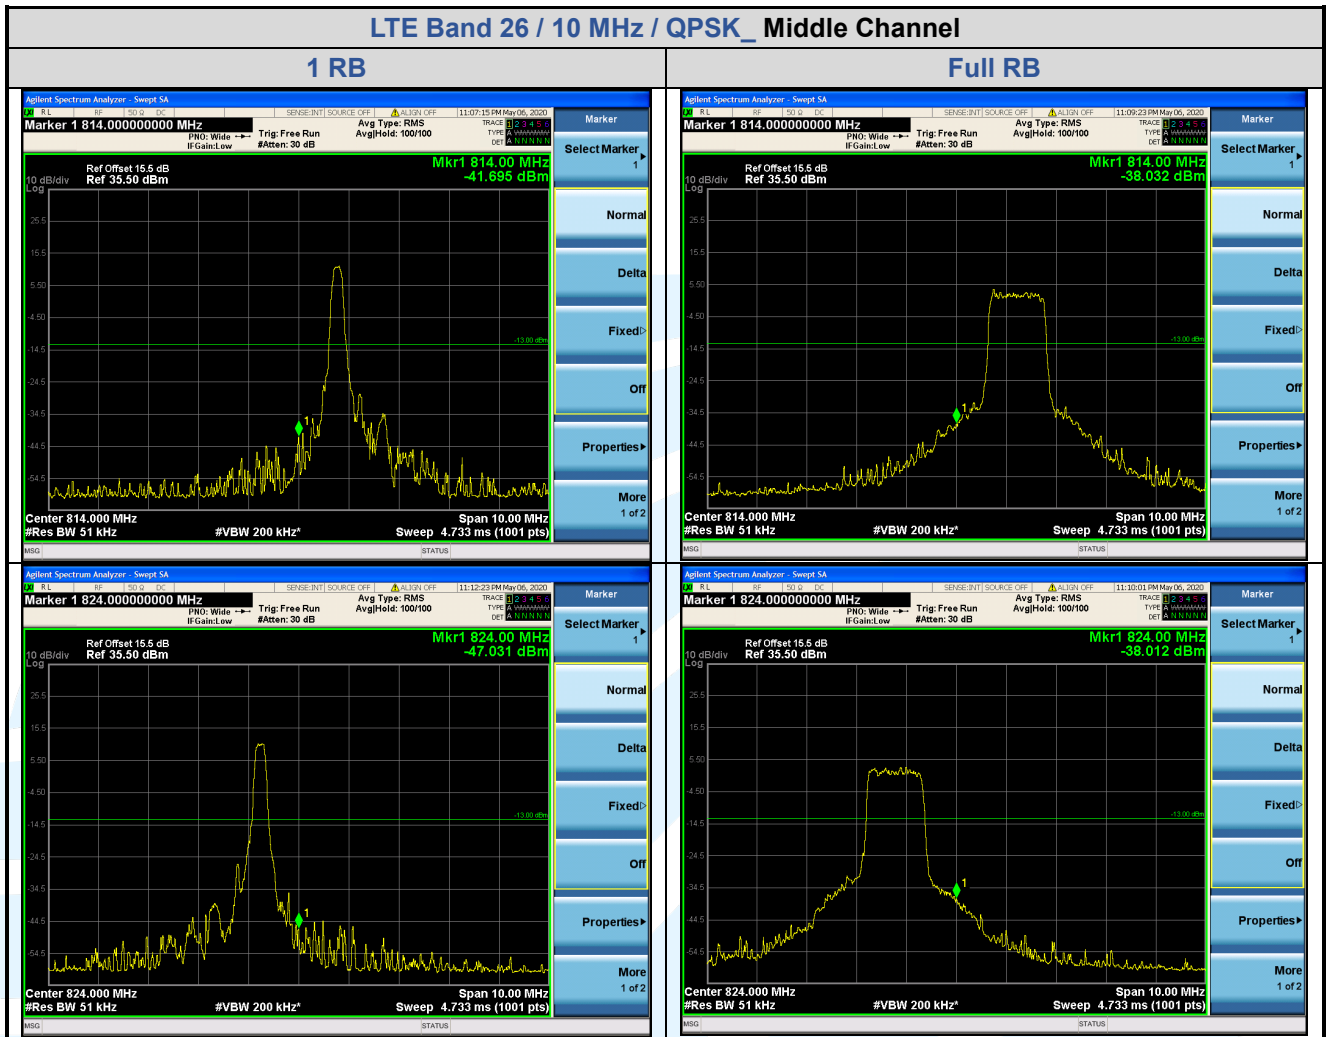

UTTR-RF-RSS4G-V1.0

Shenzhen UnionTrust Quality and Technology Co., Ltd.

Address: 16/F, Block A, Building 6, Baoneng Science and Technology Park, Qingxiang Road No.1, Longhua New District, Shenzhen, China