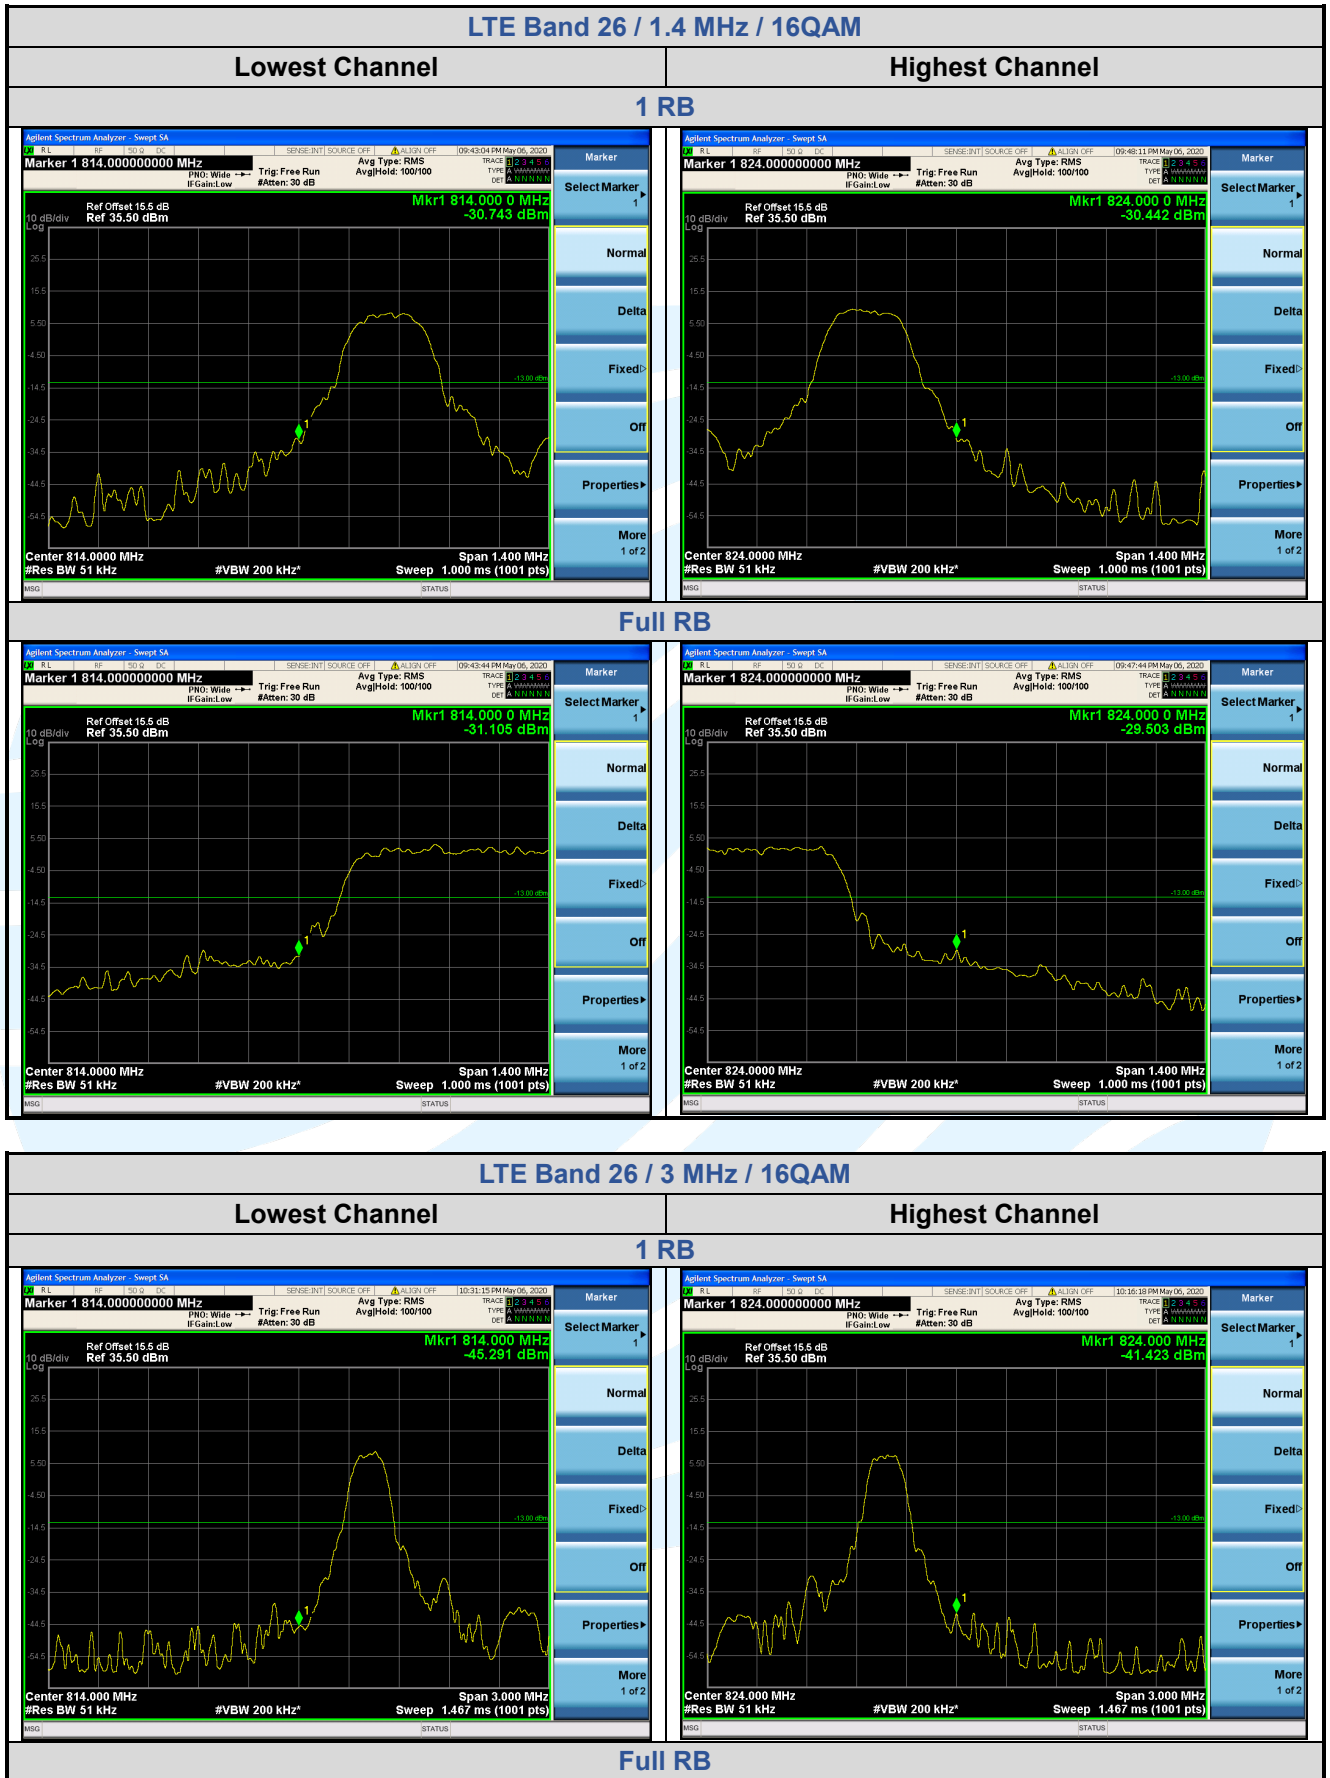

Shenzhen UnionTrust Quality and Technology Co., Ltd.

Address: 16/F, Block A, Building 6, Baoneng Science and Technology Park, Qingxiang Road No.1, Longhua New District, Shenzhen, China

Tel: +86-755-28230888

Fax: +86-755-28230886

E-mail: info@uttlab.com

[Http://www.uttlab.com](http://www.uttlab.com)

UTTR-RF-RSS4G-V1.0