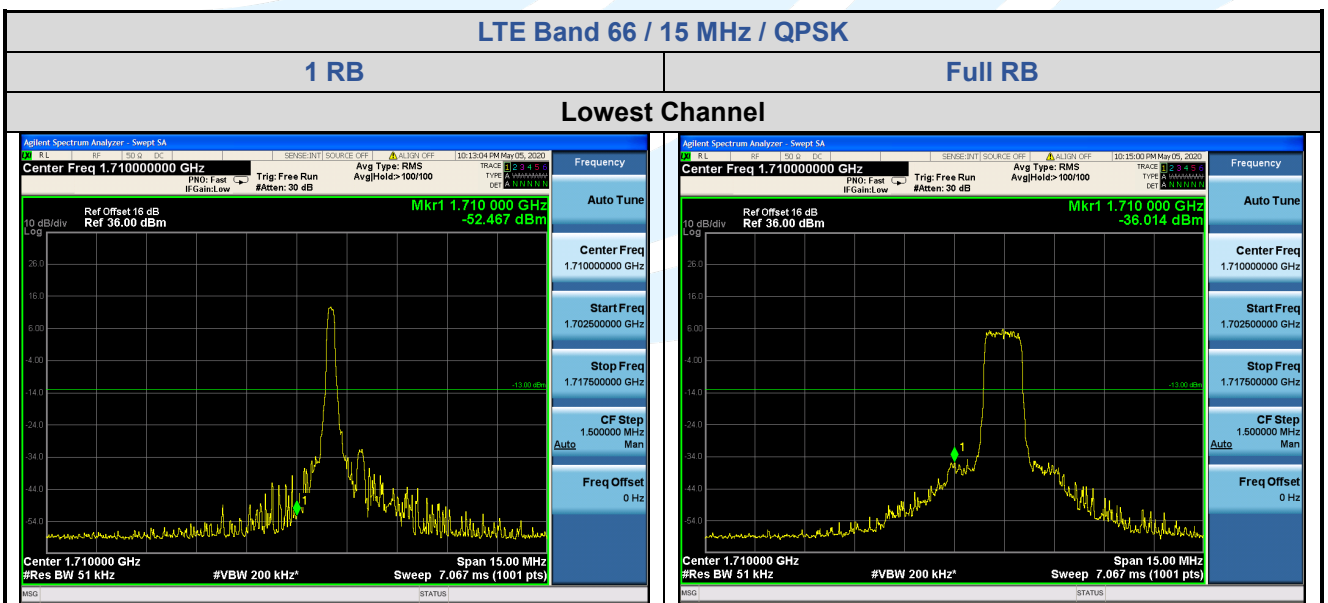

Fax: +86-755-28230886

E-mail: info@uttlab.com

[Http://www.uttlab.com](http://www.uttlab.com)

UTTR-RF-RSS4G-V1.0

5.6.10 LTE Band 66

Shenzhen UnionTrust Quality and Technology Co., Ltd.

Address: 16/F, Block A, Building 6, Baoneng Science and Technology Park, Qingxiang Road No.1, Longhua New District, Shenzhen, China