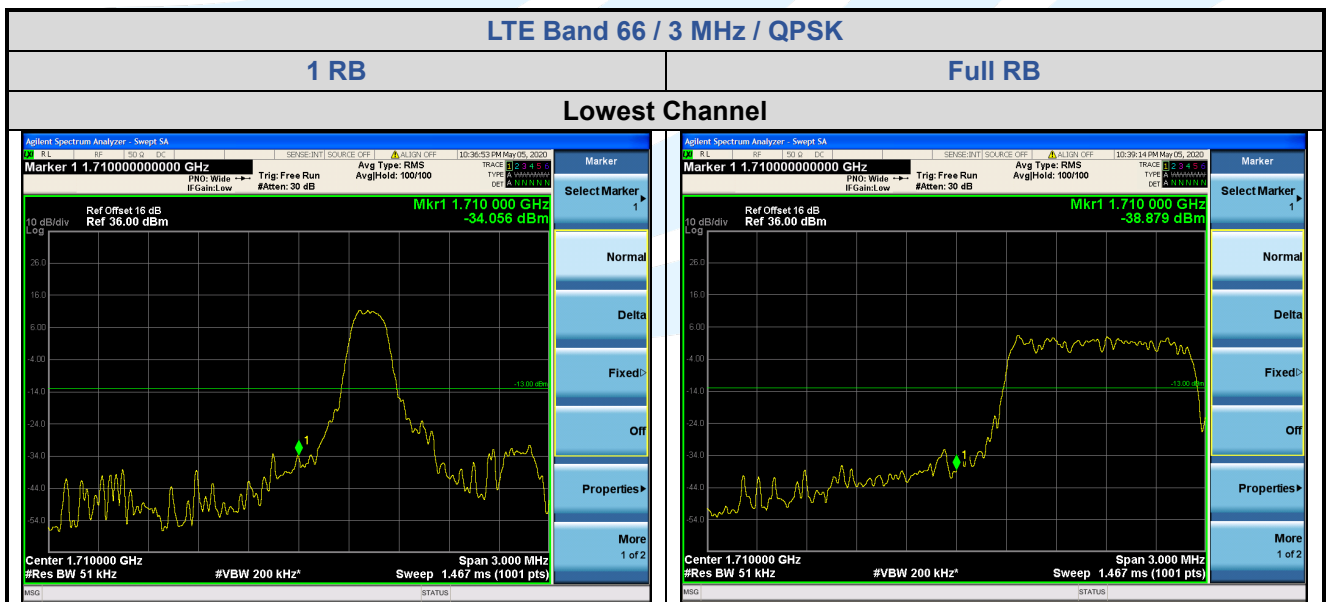

5.6.10 LTE Band 66