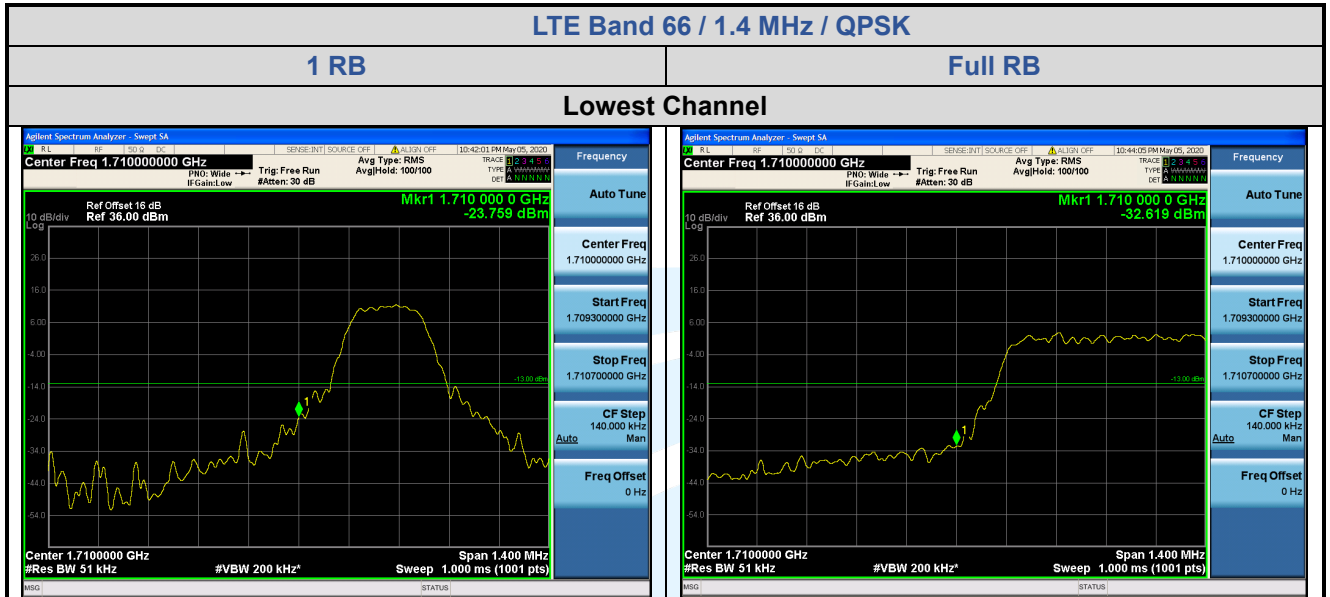

5.6.10 LTE Band 66