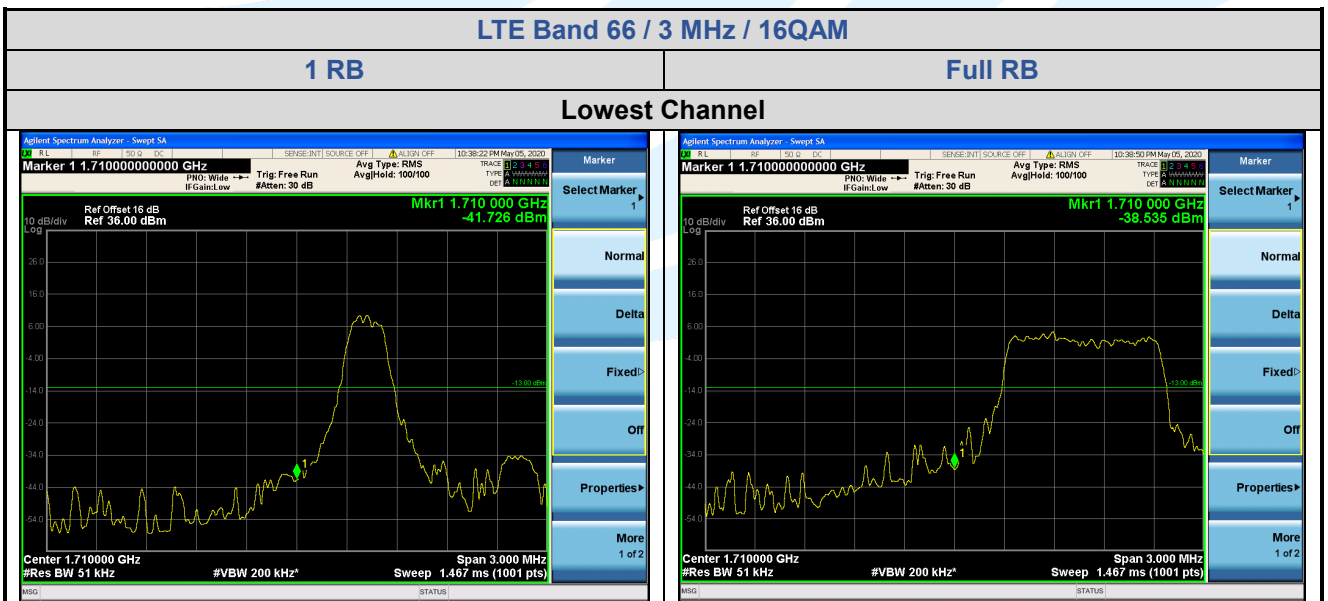

Tel: +86-755-28230888

Fax: +86-755-28230886

E-mail: info@uttlab.com

[Http://www.uttlab.com](http://www.uttlab.com)

UTTR-RF-RSS4G-V1.0

Shenzhen UnionTrust Quality and Technology Co., Ltd.

Address: 16/F, Block A, Building 6, Baoneng Science and Technology Park, Qingxiang Road No.1, Longhua New District, Shenzhen, China