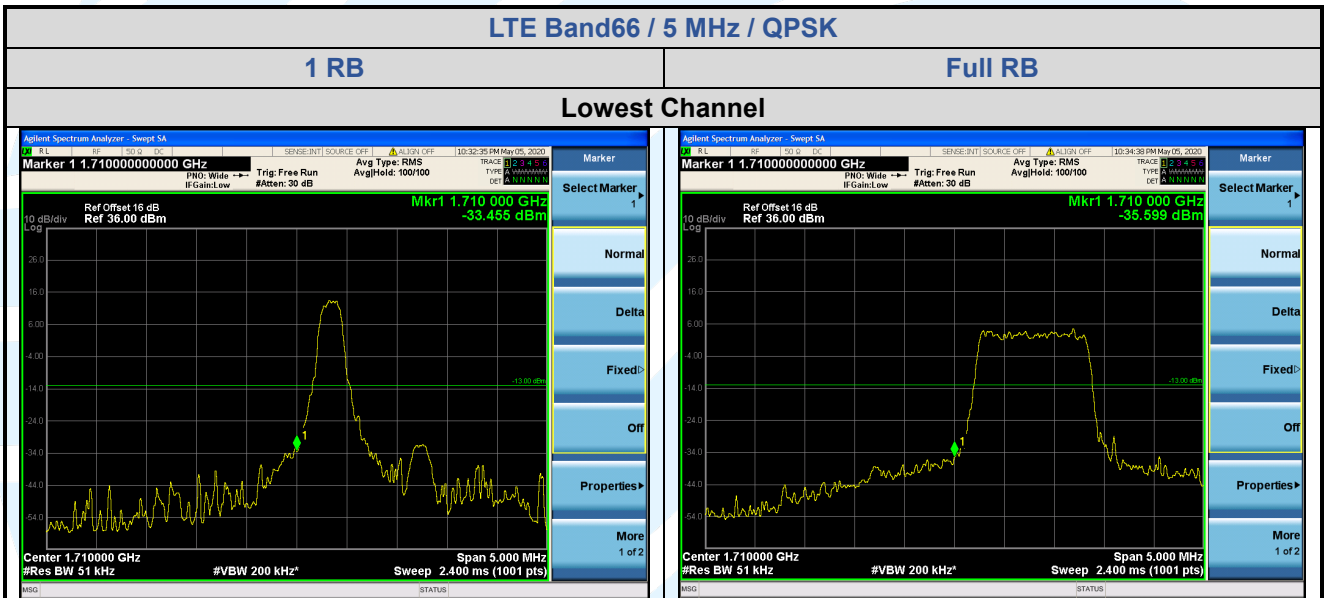

Fax: +86-755-28230886

E-mail: info@uttlab.com

[Http://www.uttlab.com](http://www.uttlab.com)

UTTR-RF-RSS4G-V1.0

5.6.10 LTE Band 66

Shenzhen UnionTrust Quality and Technology Co., Ltd.

Address: 16/F, Block A, Building 6, Baoneng Science and Technology Park, Qingxiang Road No.1, Longhua New District, Shenzhen, China