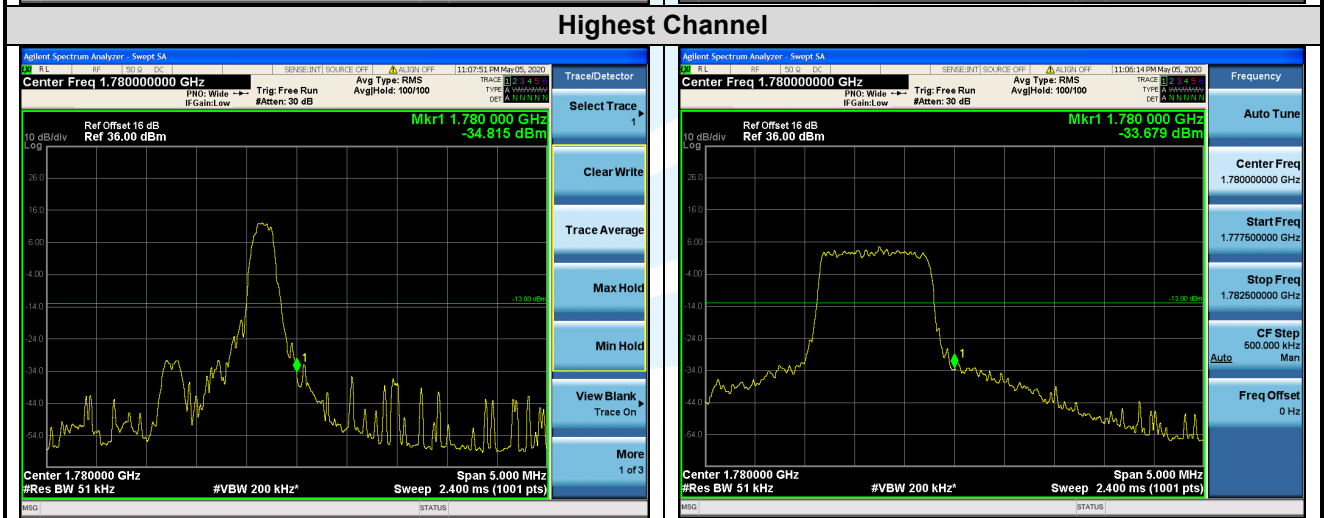

Fax: +86-755-28230886

E-mail: info@uttlab.com

[Http://www.uttlab.com](http://www.uttlab.com)

UTTR-RF-RSS4G-V1.0

5.6.10 LTE Band 66

Shenzhen UnionTrust Quality and Technology Co., Ltd.

Address: 16/F, Block A, Building 6, Baoneng Science and Technology Park, Qingxiang Road No.1, Longhua New District, Shenzhen, China