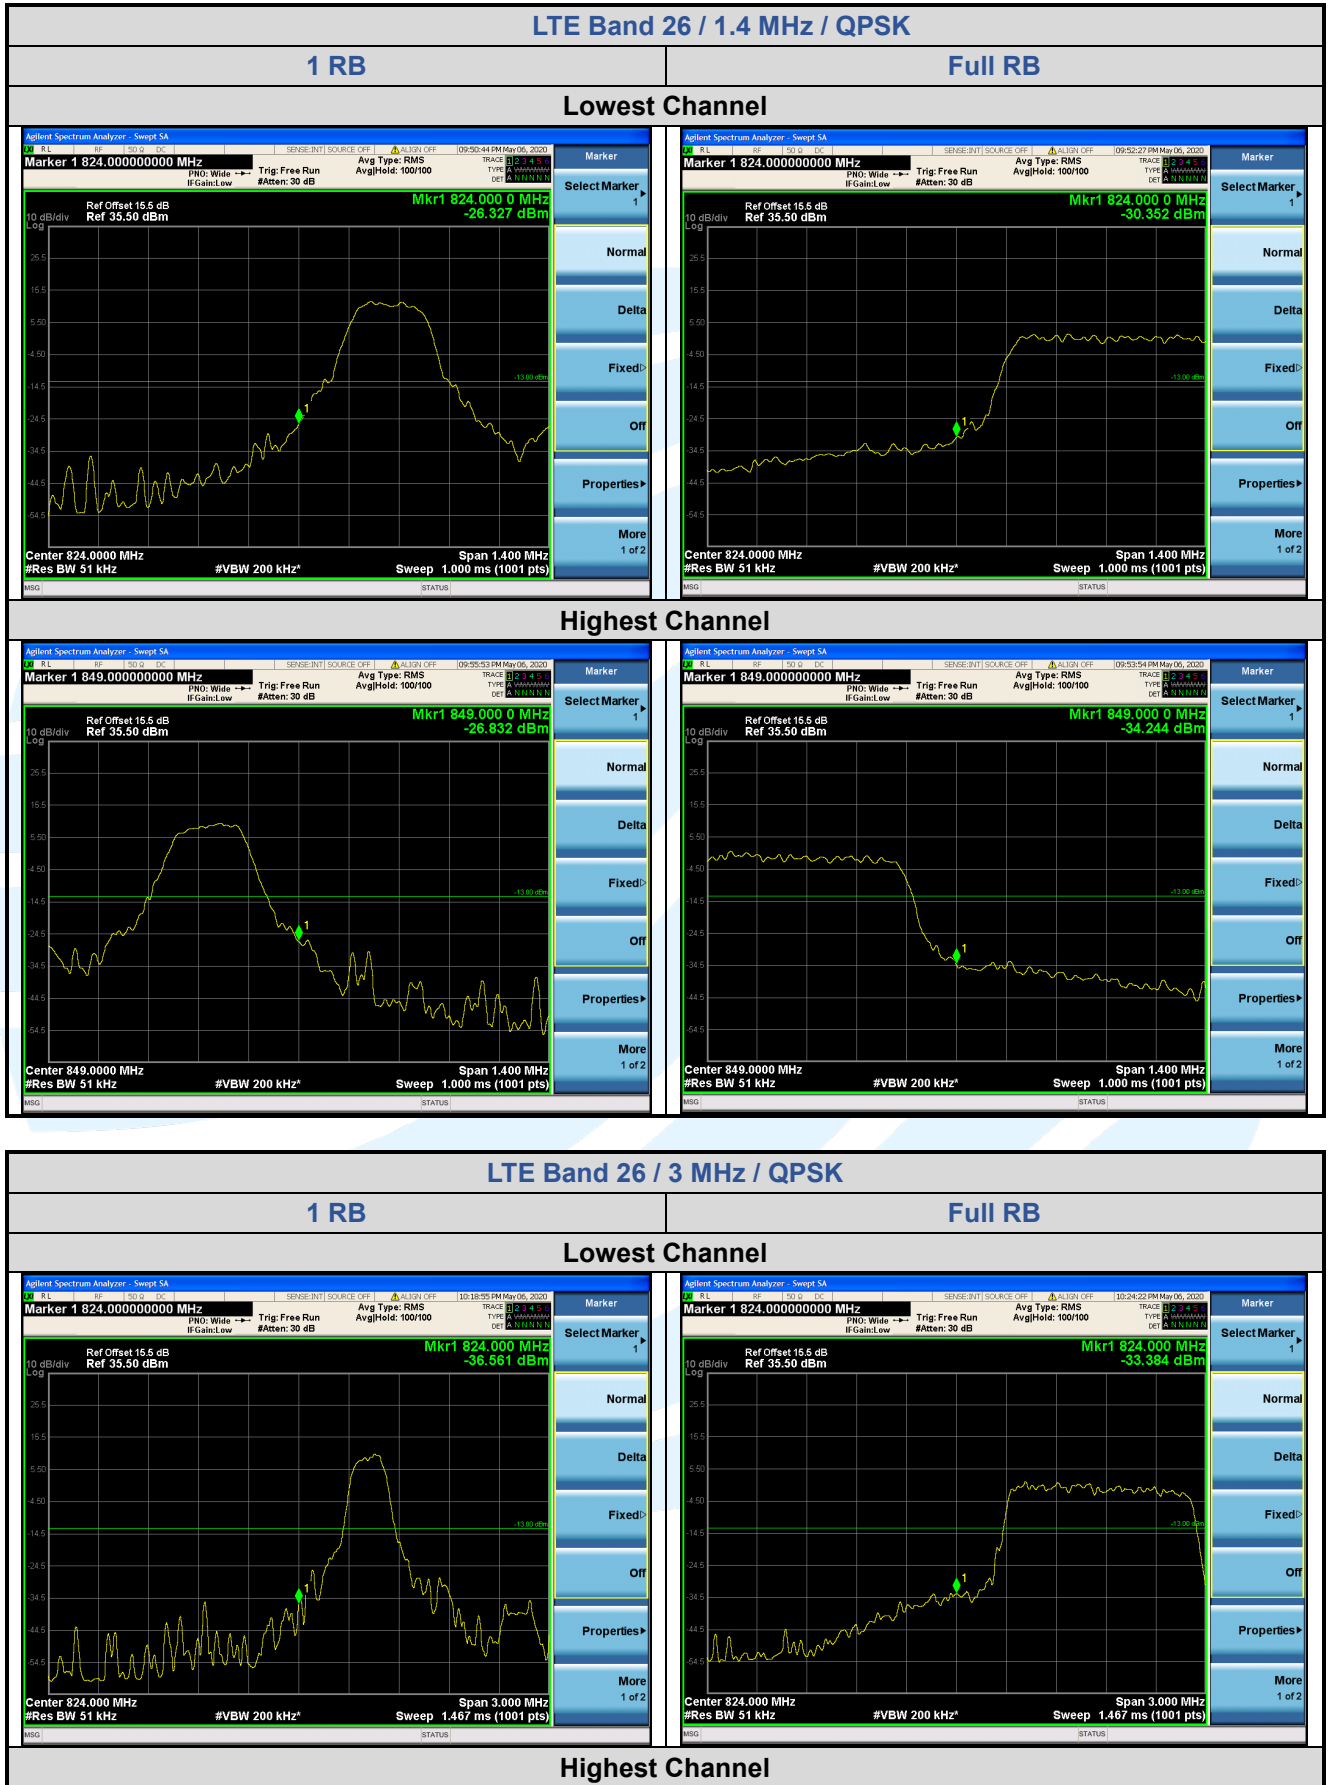

UTTR-RF-RSS4G-V1.0

LTE Band 25 / 20 MHz / 16QAM

1 RB

Full RB

Lowest Channel

Highest Channel

5.6.8 LTE Band 26

LTE Band 26 / 5 MHz / QPSK