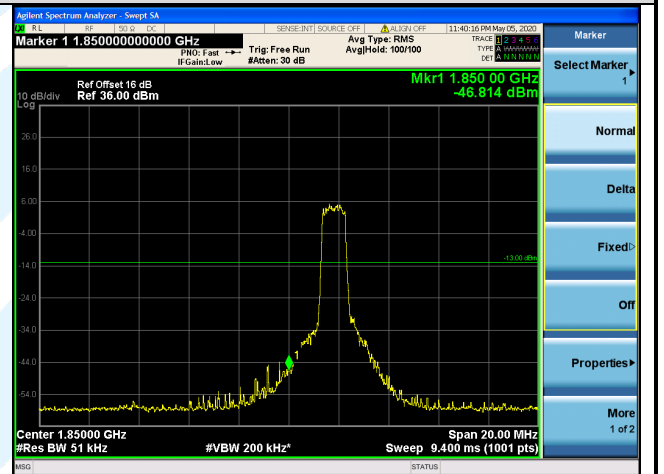

UTTR-RF-RSS4G-V1.0

LTE Band 25 / 20 MHz / 16QAM

1 RB

Full RB

Lowest Channel

Highest Channel

5.6.8 LTE Band 26

LTE Band 26 / 5 MHz / QPSK