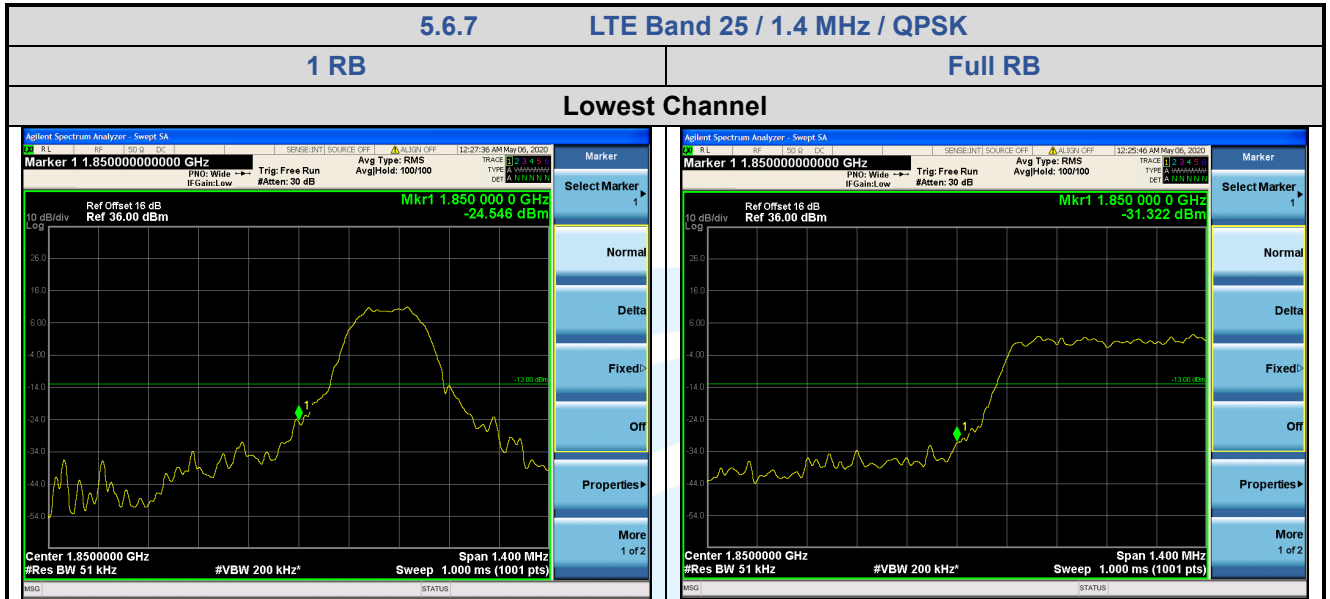

5.6.6 LTE Band 25

Shenzhen UnionTrust Quality and Technology Co., Ltd.

Address: 16/F, Block A, Building 6, Baoneng Science and Technology Park, Qingxiang Road No.1, Longhua New District, Shenzhen, China

Tel: +86-755-28230888

Fax: +86-755-28230886

E-mail: info@uttlab.com

[Http://www.uttlab.com](http://www.uttlab.com)

UTTR-RF-RSS4G-V1.0