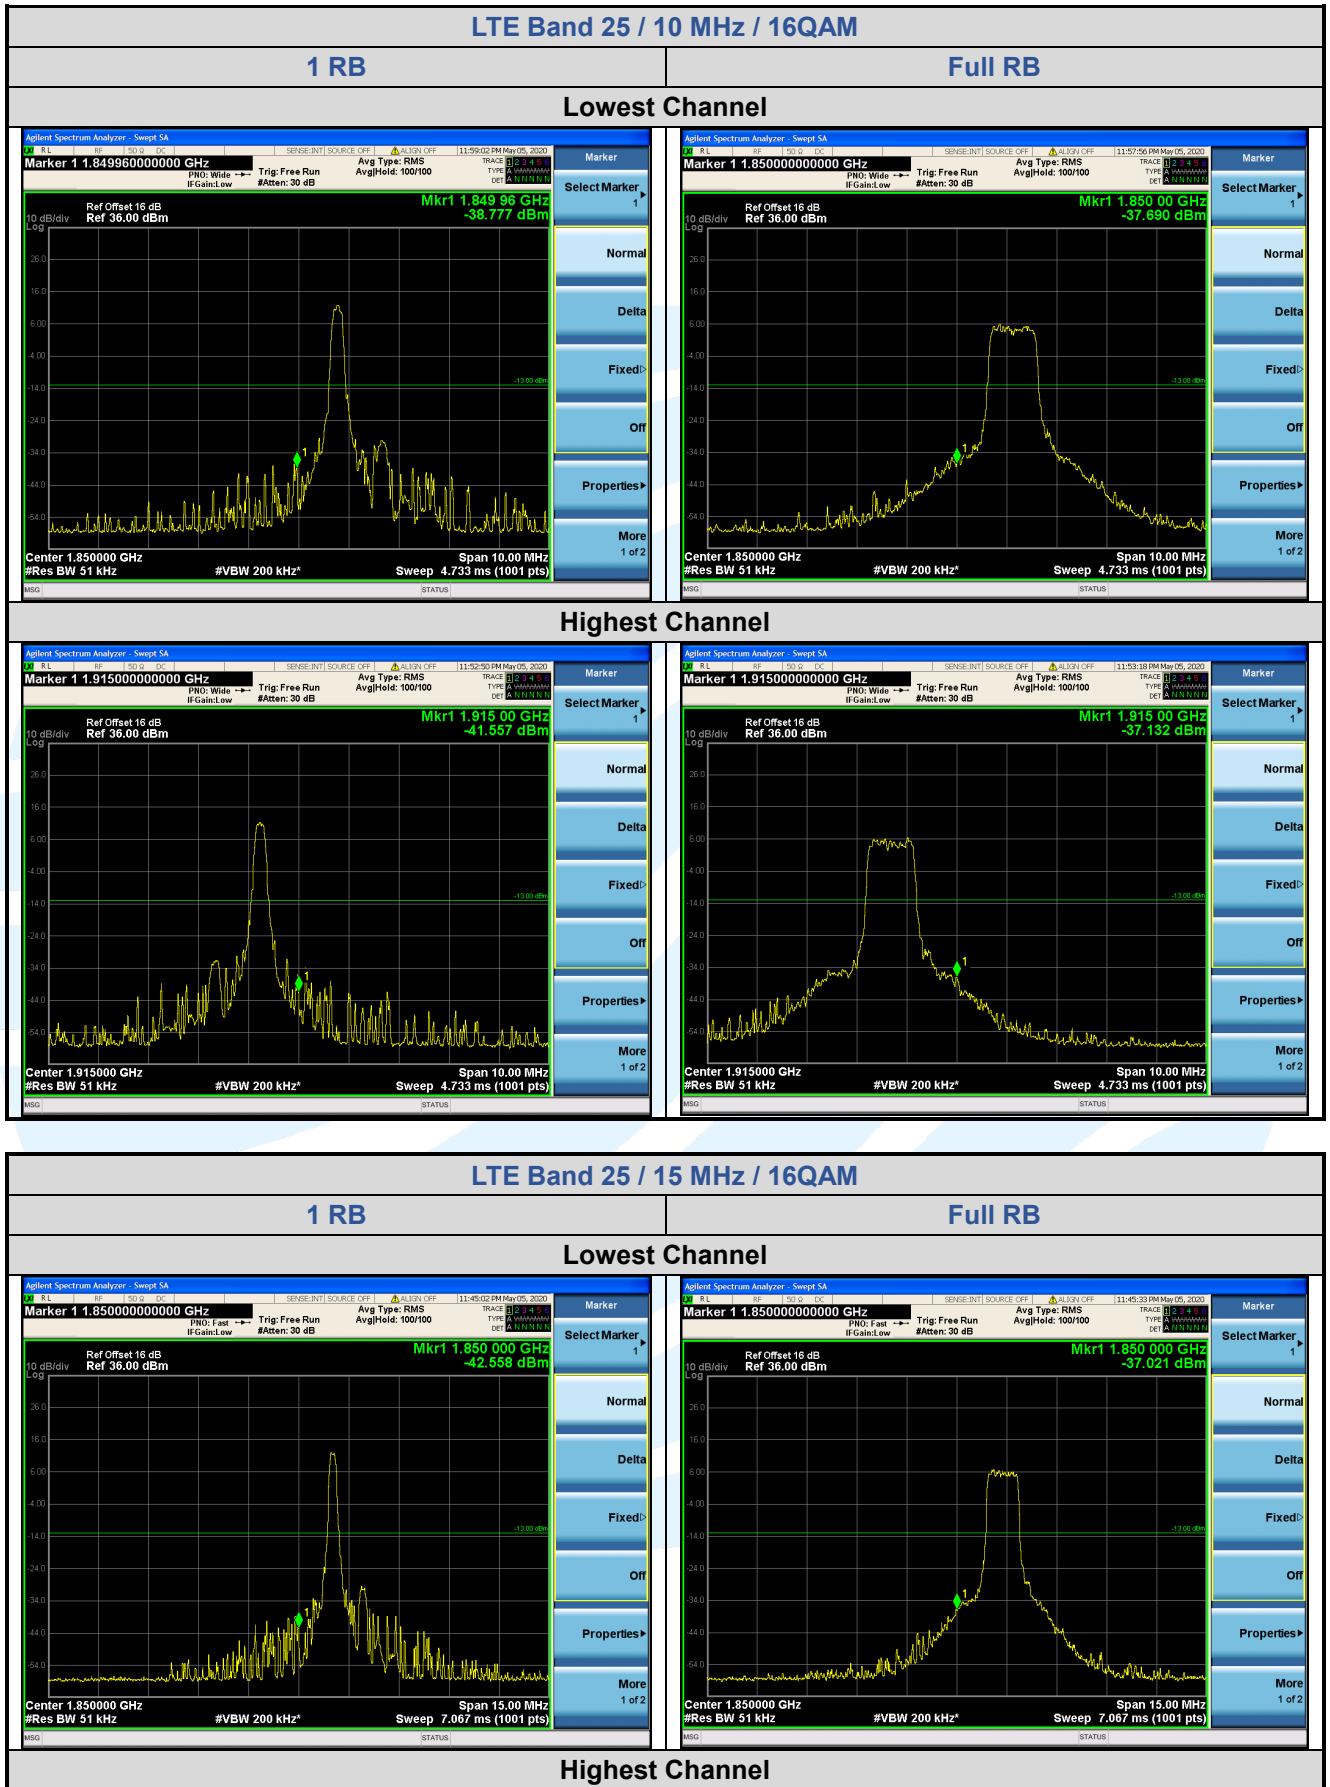

Full RB

Lowest Channel

Highest Channel

LTE Band 25 / 5 MHz / 16QAM

1 RB Full RB

Lowest Channel

Highest Channel

Shenzhen UnionTrust Quality and Technology Co., Ltd.