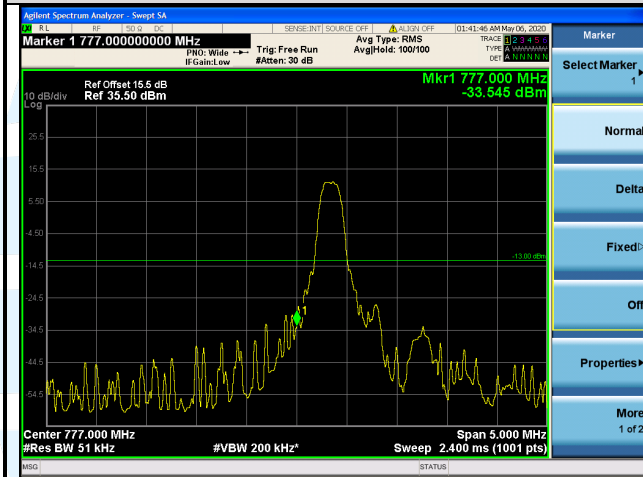

Highest Channel

LTE Band 13 / 10 MHz / 16QAM

1 RB Full RB

Lowest Channel

Shenzhen UnionTrust Quality and Technology Co., Ltd.

Address: 16/F, Block A, Building 6, Baoneng Science and Technology Park, Qingxiang Road No.1, Longhua New District, Shenzhen, China