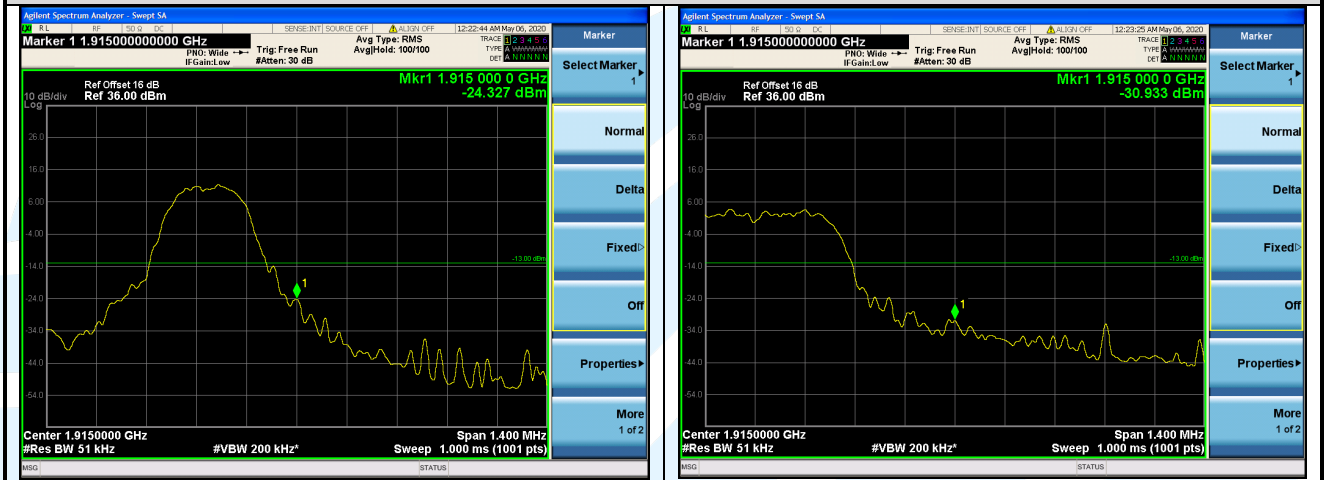

Highest Channel