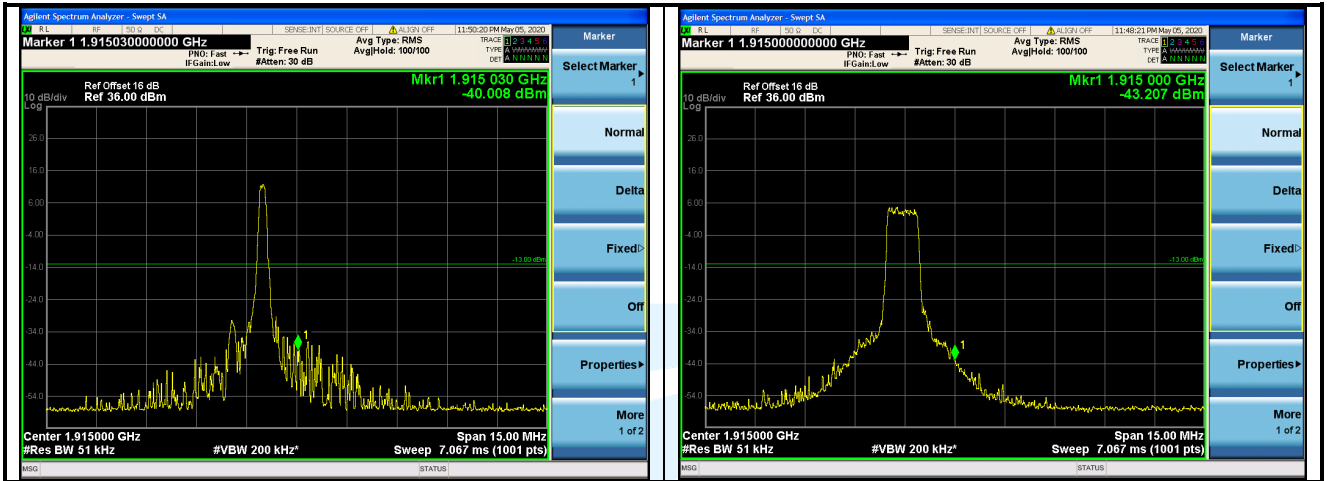

UTTR-RF-RSS4G-V1.0

LTE Band 25 / 20 MHz / 16QAM

1 RB

Full RB

Lowest Channel

Highest Channel

5.6.8 LTE Band 26

LTE Band 26 / 5 MHz / QPSK