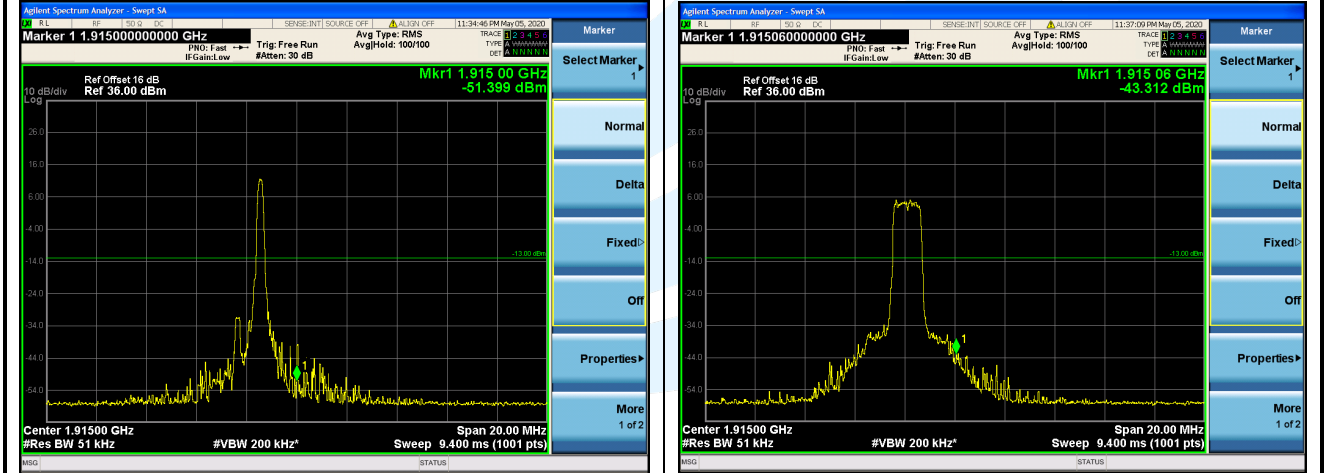

LTE Band 25 / 1.4 MHz / 16QAM

1 RB Full RB

Lowest Channel

Shenzhen UnionTrust Quality and Technology Co., Ltd.

Address: 16/F, Block A, Building 6, Baoneng Science and Technology Park, Qingxiang Road No.1, Longhua New District, Shenzhen, China