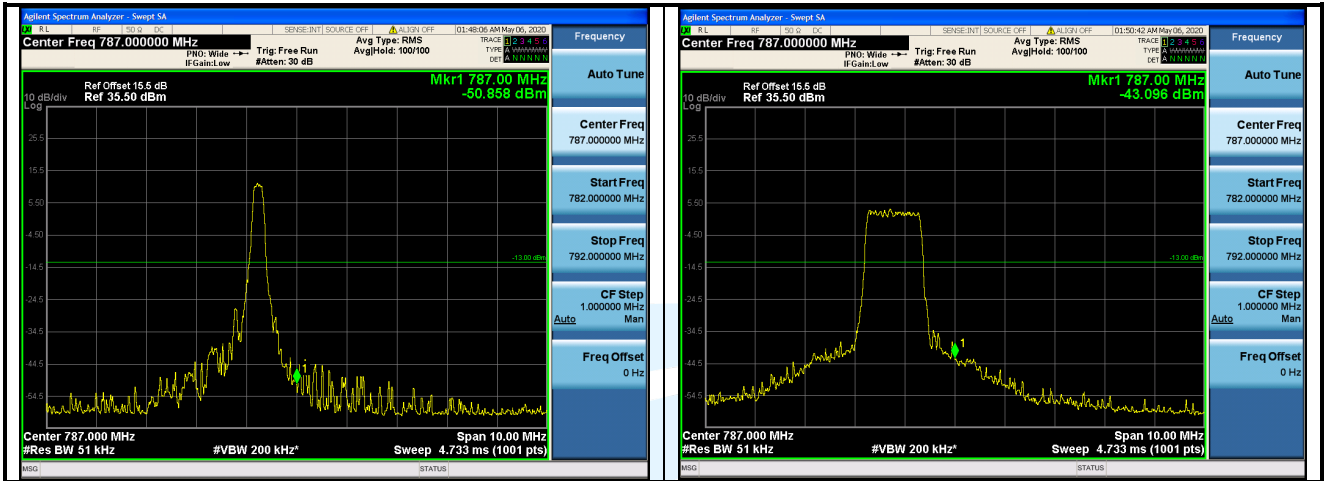

LTE Band 13 / 5 MHz / 16QAM

1 RB Full RB