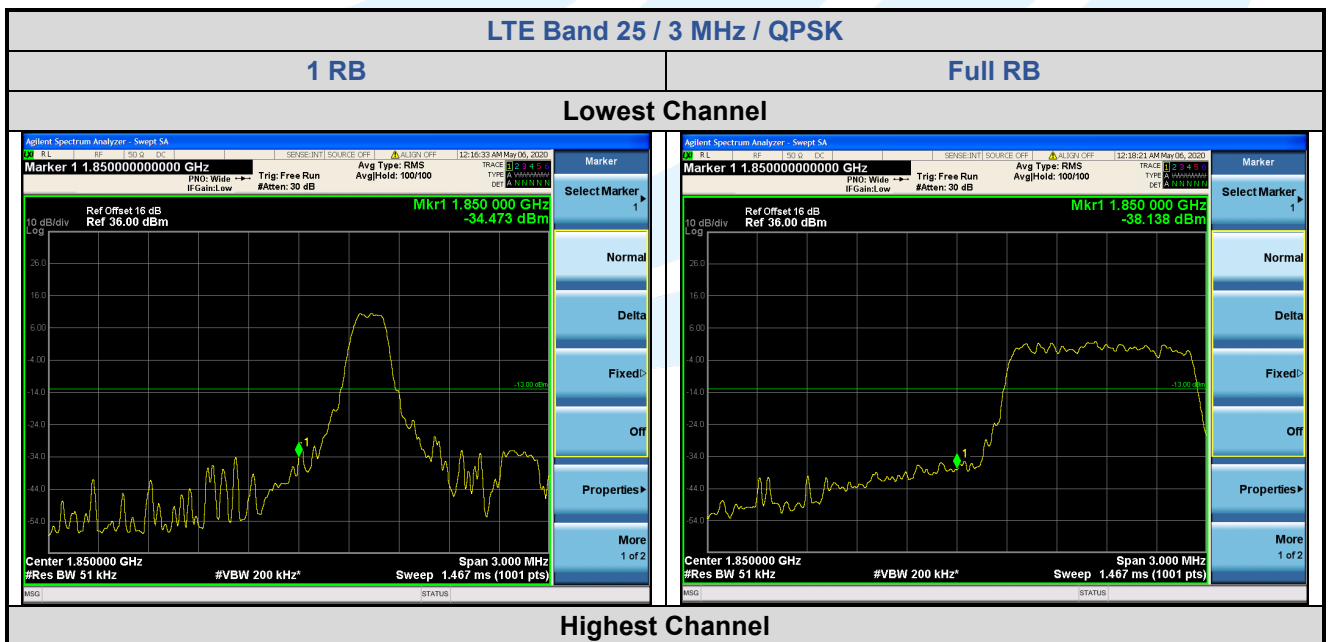

5.6.6 LTE Band 25

Shenzhen UnionTrust Quality and Technology Co., Ltd.

Address: 16/F, Block A, Building 6, Baoneng Science and Technology Park, Qingxiang Road No.1, Longhua New District, Shenzhen, China

Tel: +86-755-28230888

Fax: +86-755-28230886

E-mail: info@uttlab.com

[Http://www.uttlab.com](http://www.uttlab.com)

UTTR-RF-RSS4G-V1.0