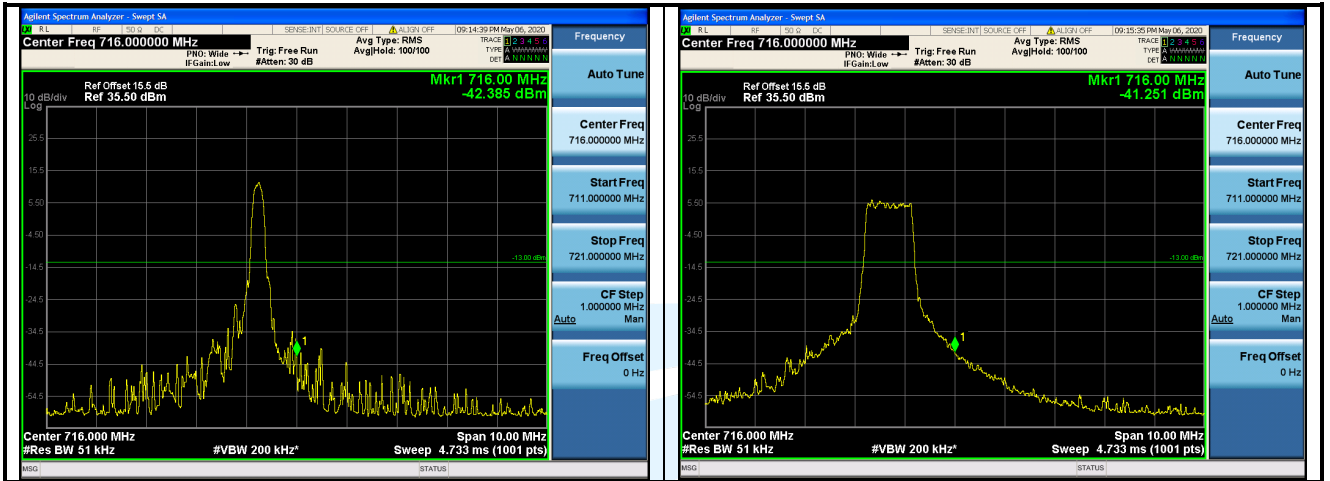

Shenzhen UnionTrust Quality and Technology Co., Ltd.

Address: 16/F, Block A, Building 6, Baoneng Science and Technology Park, Qingxiang Road No.1, Longhua New District, Shenzhen, China

Tel: +86-755-28230888

Fax: +86-755-28230886

E-mail: info@uttlab.com

[Http://www.uttlab.com](http://www.uttlab.com)

UTTR-RF-RSS4G-V1.0