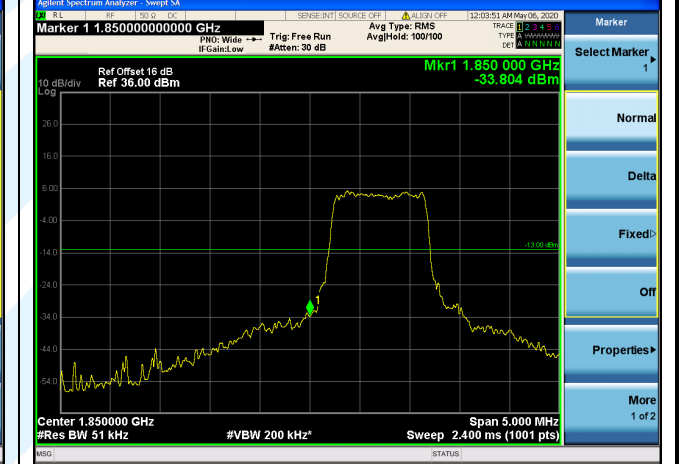

Full RB

Lowest Channel

Highest Channel

LTE Band 25 / 5 MHz / 16QAM

1 RB Full RB

Lowest Channel

Highest Channel

Shenzhen UnionTrust Quality and Technology Co., Ltd.