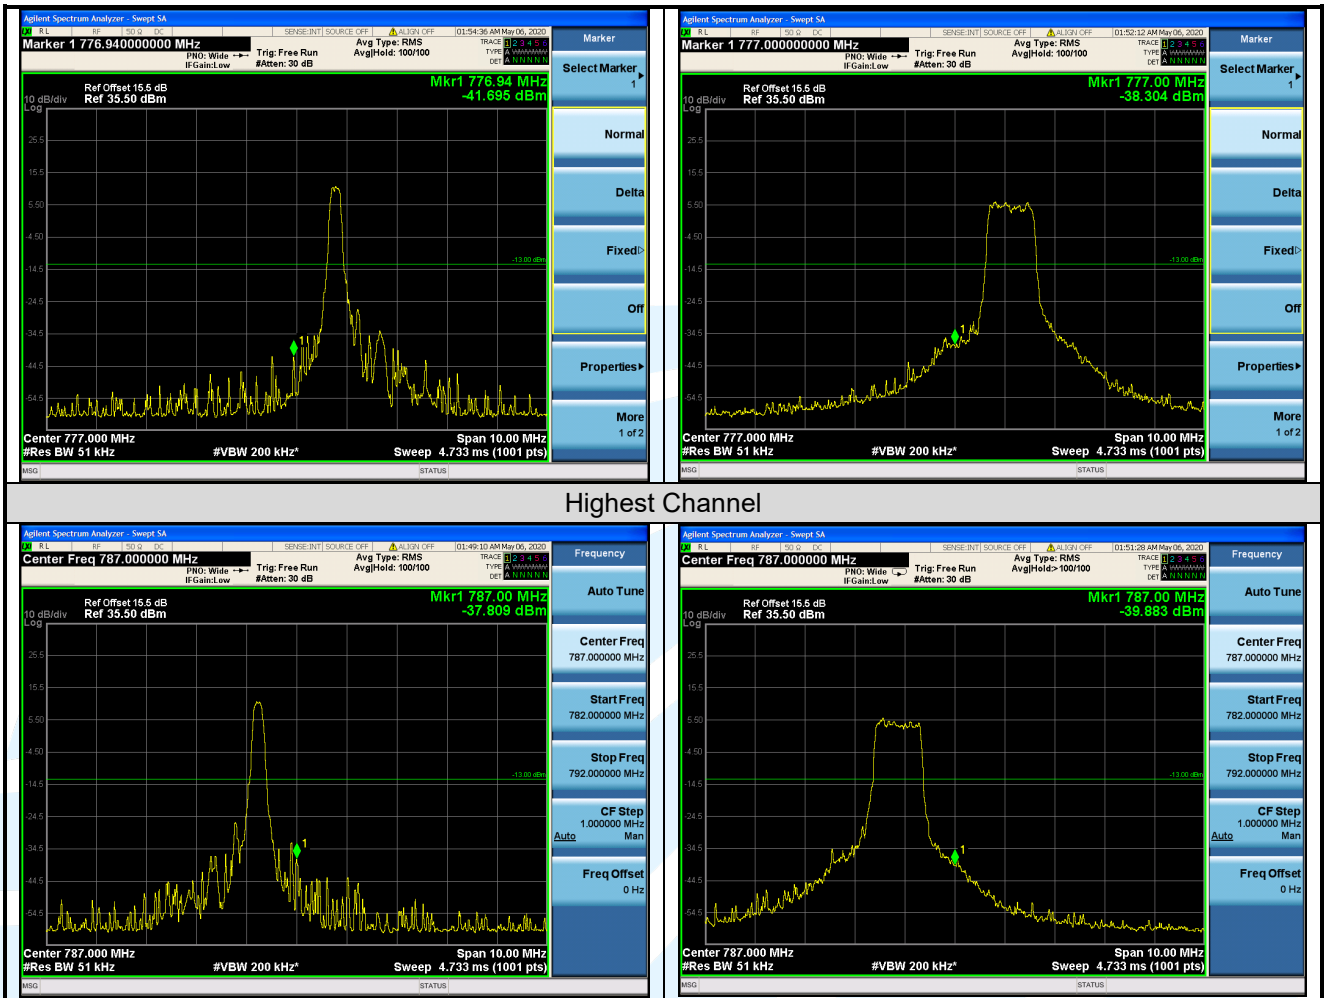

Highest Channel

LTE Band 13 / 10 MHz / 16QAM

1 RB Full RB

Lowest Channel

Shenzhen UnionTrust Quality and Technology Co., Ltd.

Address: 16/F, Block A, Building 6, Baoneng Science and Technology Park, Qingxiang Road No.1, Longhua New District, Shenzhen, China