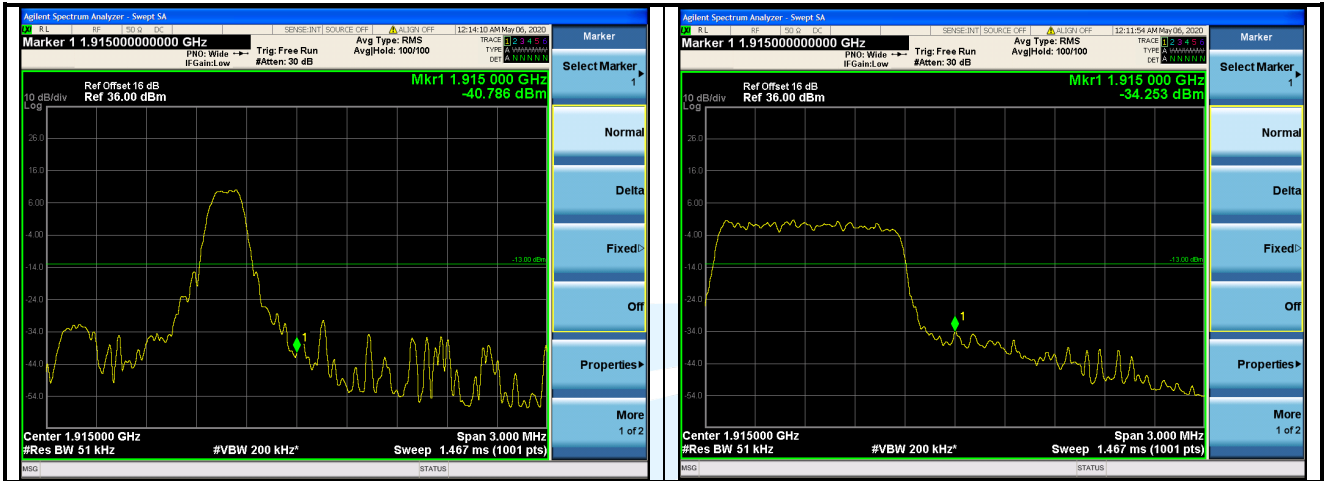

LTE Band 25 / 5 MHz / QPSK

1 RB Full RB

Lowest Channel

Highest Channel