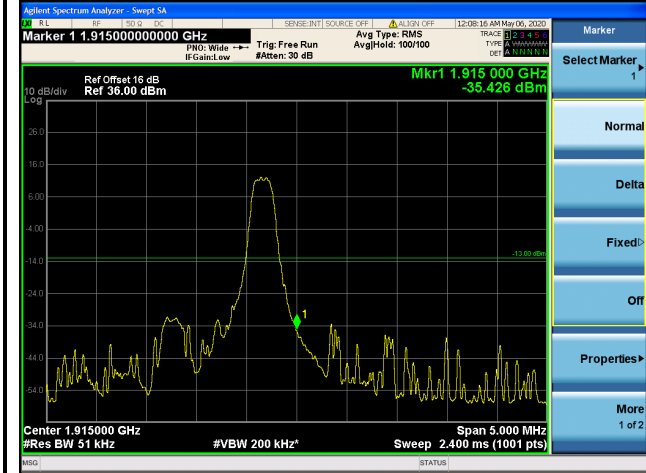

Full RB

Lowest Channel

Highest Channel

LTE Band 25 / 5 MHz / 16QAM

1 RB Full RB

Lowest Channel

Highest Channel

Shenzhen UnionTrust Quality and Technology Co., Ltd.