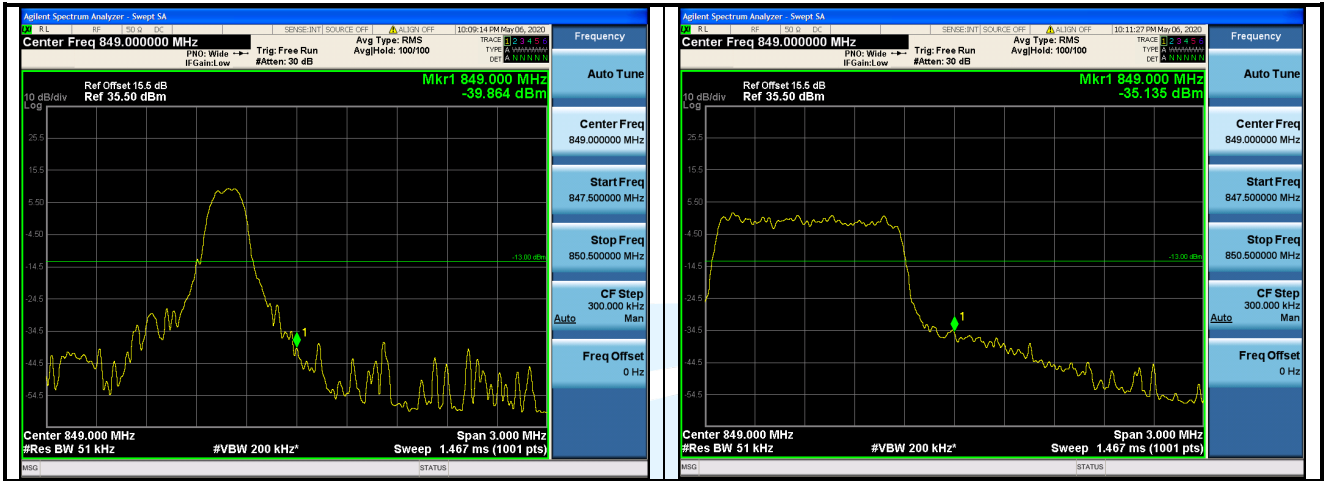

UTTR-RF-RSS4G-V1.0

LTE Band 25 / 20 MHz / 16QAM

1 RB

Full RB

Lowest Channel

Highest Channel

5.6.8 LTE Band 26

LTE Band 26 / 5 MHz / QPSK