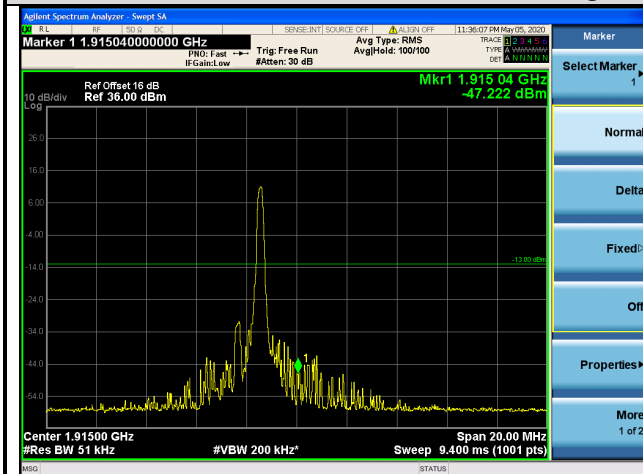

UTTR-RF-RSS4G-V1.0

LTE Band 25 / 20 MHz / 16QAM

1 RB

Full RB

Lowest Channel

Highest Channel

5.6.8 LTE Band 26

LTE Band 26 / 5 MHz / QPSK