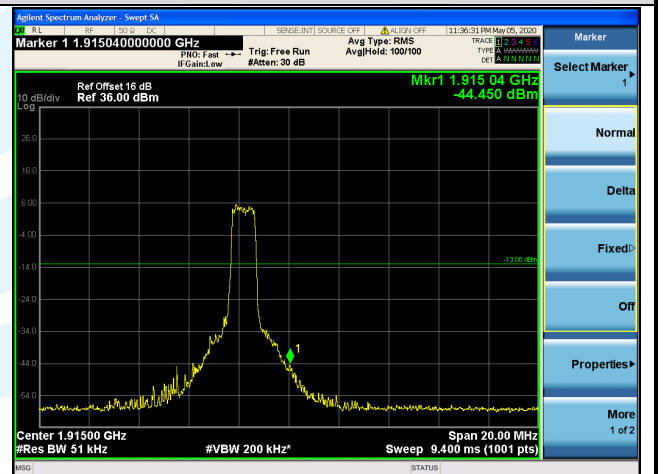

UTTR-RF-RSS4G-V1.0

LTE Band 25 / 20 MHz / 16QAM

1 RB

Full RB

Lowest Channel

Highest Channel

5.6.8 LTE Band 26

LTE Band 26 / 5 MHz / QPSK