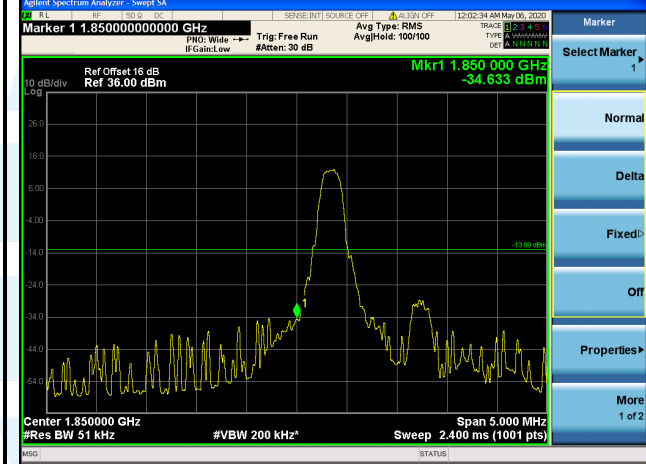

Full RB

Lowest Channel

Highest Channel

LTE Band 25 / 5 MHz / 16QAM

1 RB Full RB

Lowest Channel

Highest Channel

Shenzhen UnionTrust Quality and Technology Co., Ltd.