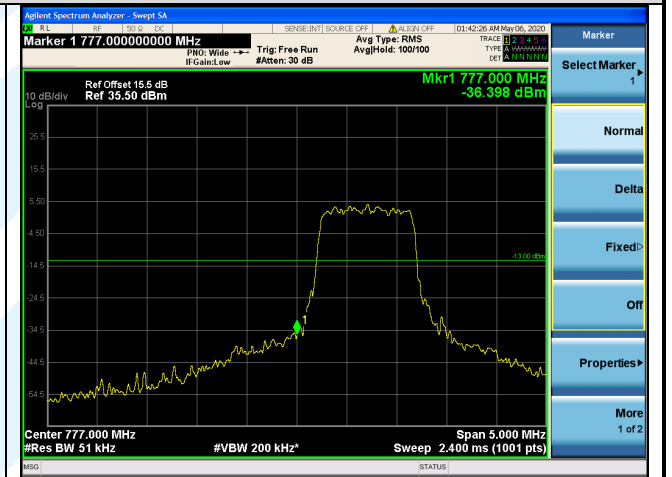

Highest Channel

LTE Band 13 / 10 MHz / 16QAM

1 RB Full RB

Lowest Channel

Shenzhen UnionTrust Quality and Technology Co., Ltd.

Address: 16/F, Block A, Building 6, Baoneng Science and Technology Park, Qingxiang Road No.1, Longhua New District, Shenzhen, China