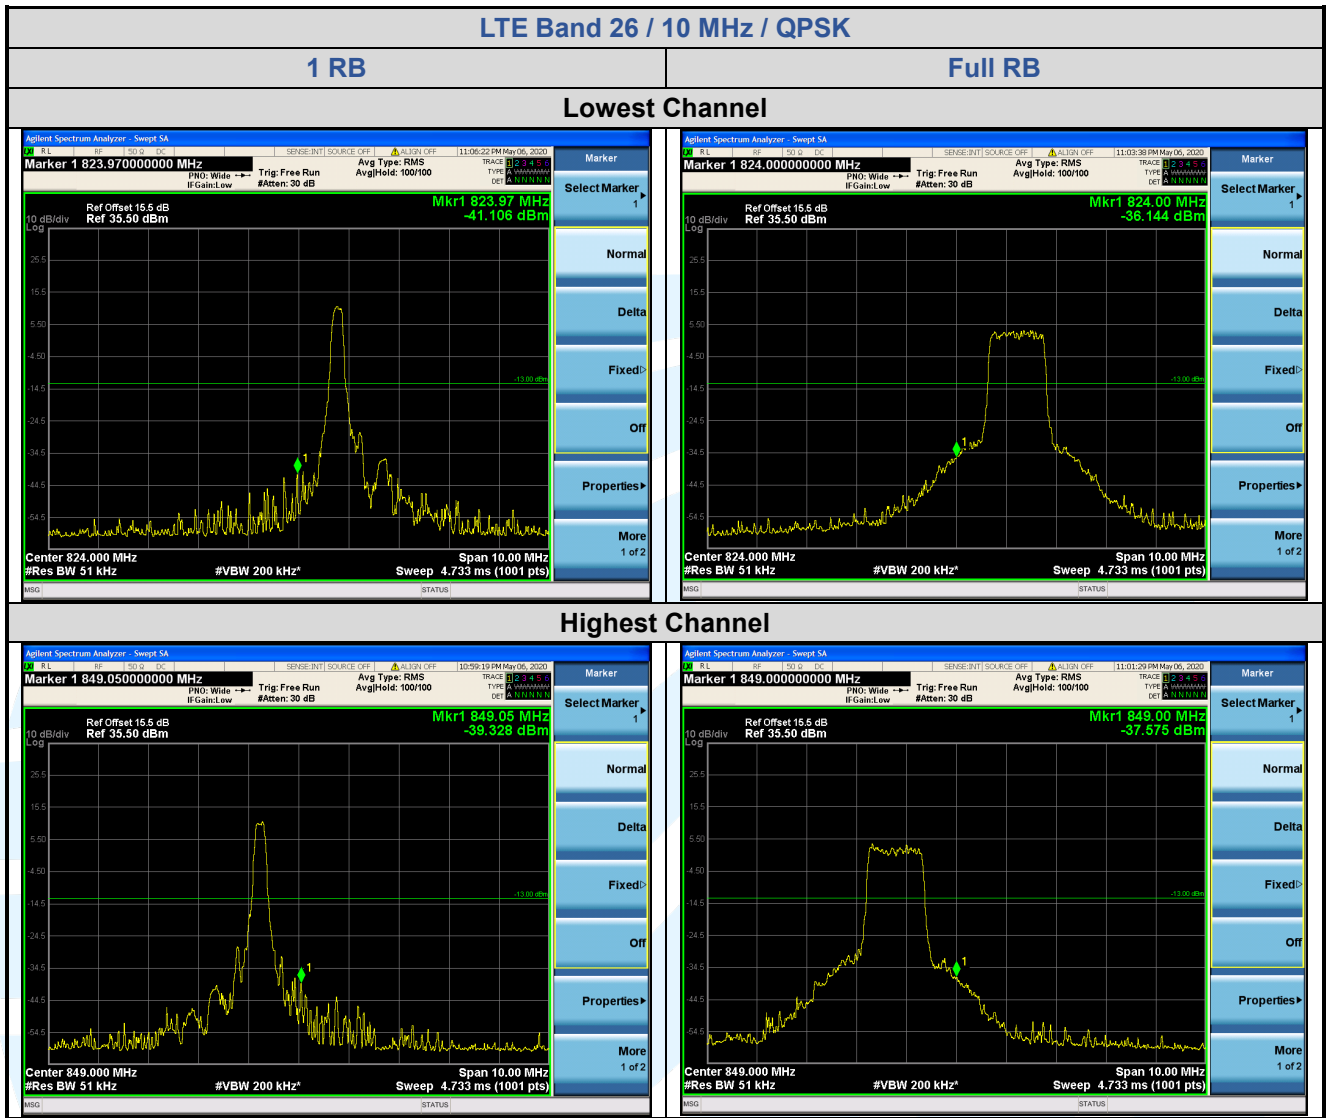

Shenzhen UnionTrust Quality and Technology Co., Ltd.

Address: 16/F, Block A, Building 6, Baoneng Science and Technology Park, Qingxiang Road No.1, Longhua New District, Shenzhen, China

Tel: +86-755-28230888

Fax: +86-755-28230886

E-mail: info@uttlab.com

[Http://www.uttlab.com](http://www.uttlab.com)

UTTR-RF-RSS4G-V1.0