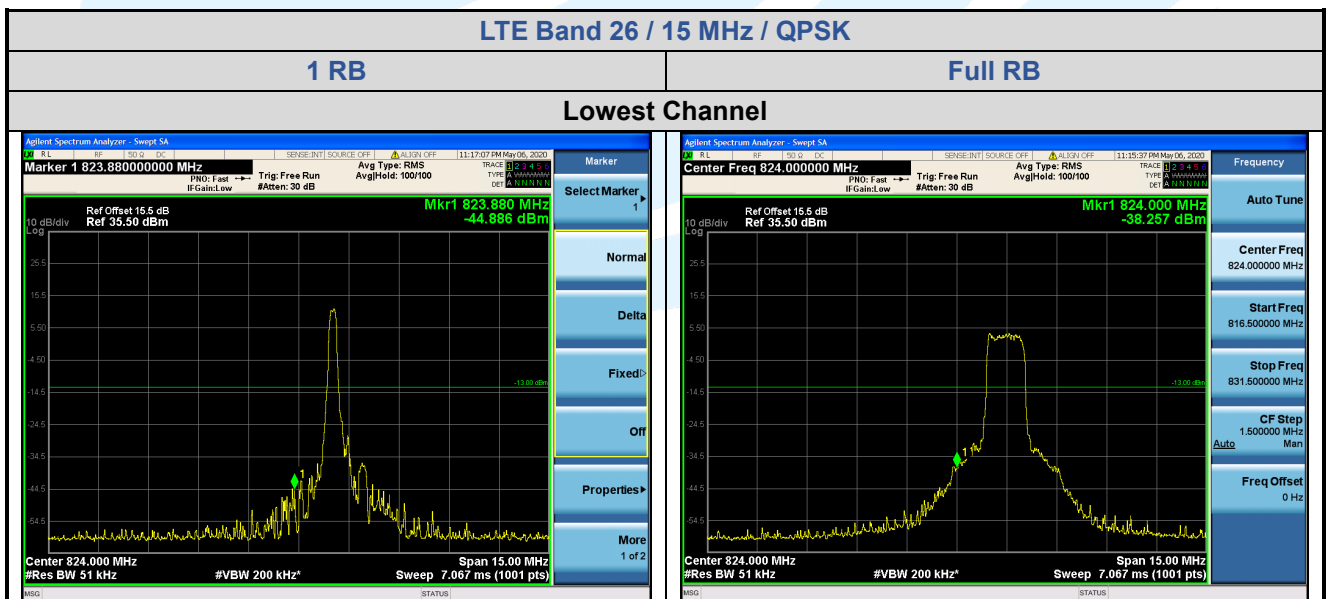

UTTR-RF-RSS4G-V1.0

LTE Band 25 / 20 MHz / 16QAM

1 RB

Full RB

Lowest Channel

Highest Channel

5.6.8 LTE Band 26

LTE Band 26 / 5 MHz / QPSK

1 RB Full RB

Lowest Channel

Highest Channel

Shenzhen UnionTrust Quality and Technology Co., Ltd.

Address: 16/F, Block A, Building 6, Baoneng Science and Technology Park, Qingxiang Road No.1, Longhua New District, Shenzhen, China