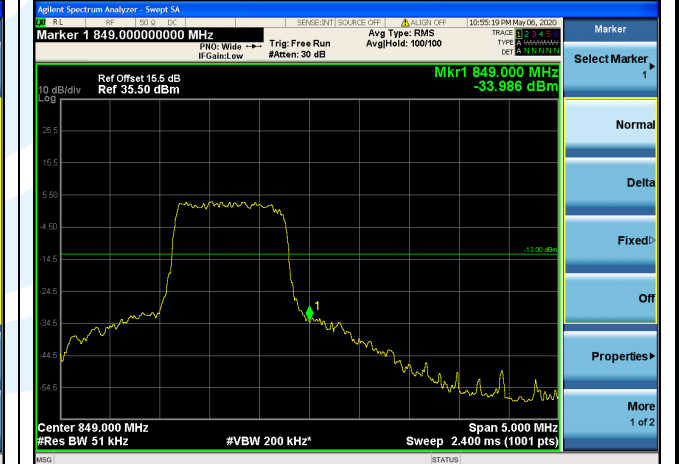

Highest Channel