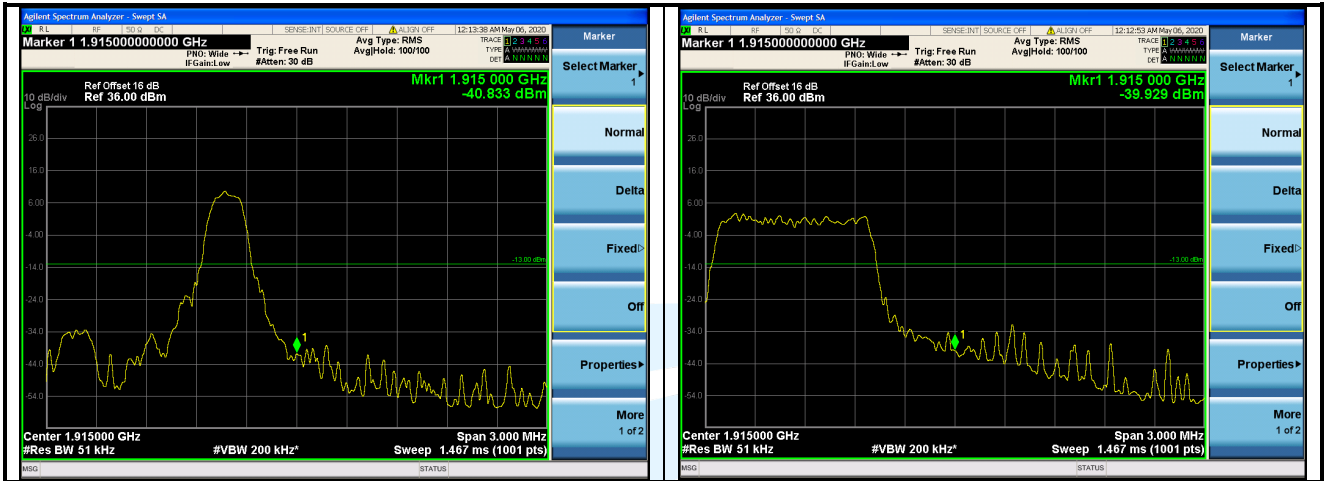

Full RB

Lowest Channel

Highest Channel

LTE Band 25 / 5 MHz / 16QAM

1 RB Full RB

Lowest Channel

Highest Channel

Shenzhen UnionTrust Quality and Technology Co., Ltd.