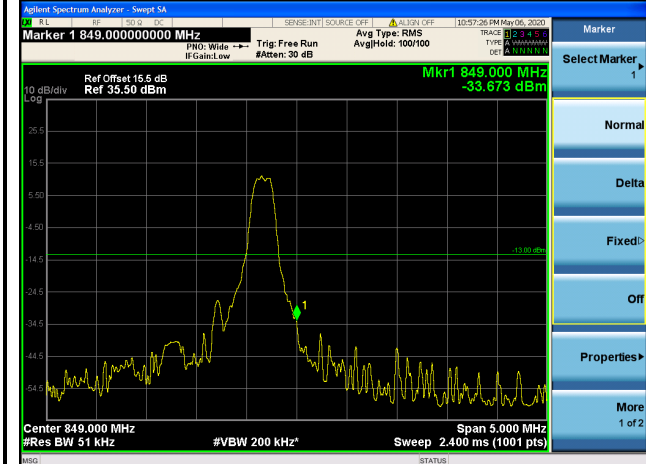

Highest Channel