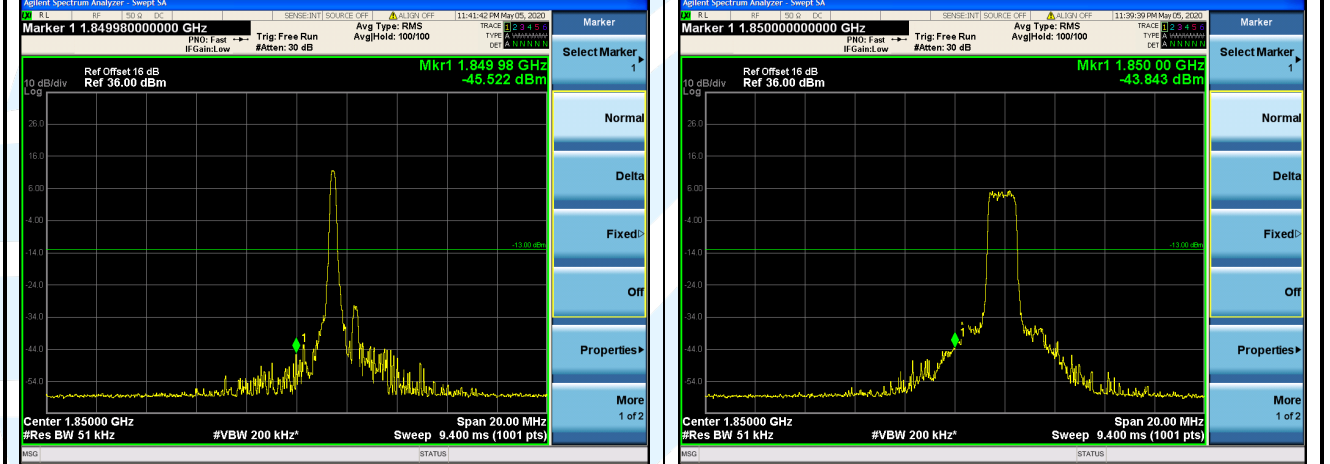

Lowest Channel