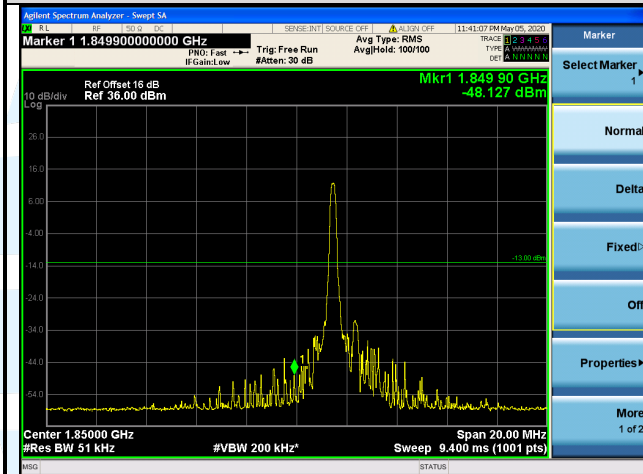

UTTR-RF-RSS4G-V1.0

LTE Band 25 / 20 MHz / 16QAM

1 RB

Full RB

Lowest Channel

Highest Channel

5.6.8 LTE Band 26

LTE Band 26 / 5 MHz / QPSK