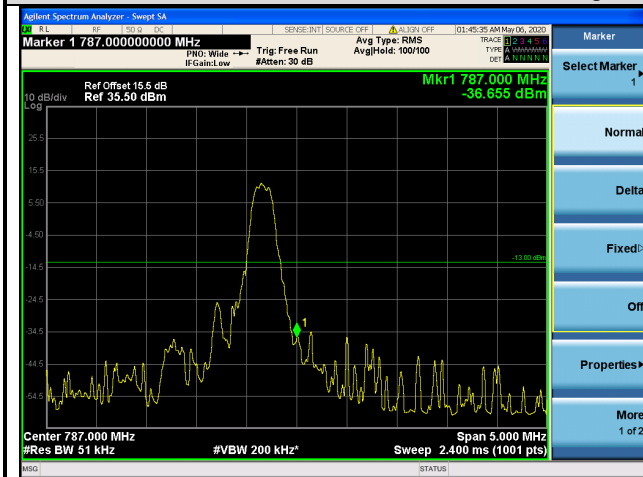

Highest Channel

LTE Band 13 / 10 MHz / 16QAM

1 RB Full RB

Lowest Channel

Shenzhen UnionTrust Quality and Technology Co., Ltd.

Address: 16/F, Block A, Building 6, Baoneng Science and Technology Park, Qingxiang Road No.1, Longhua New District, Shenzhen, China