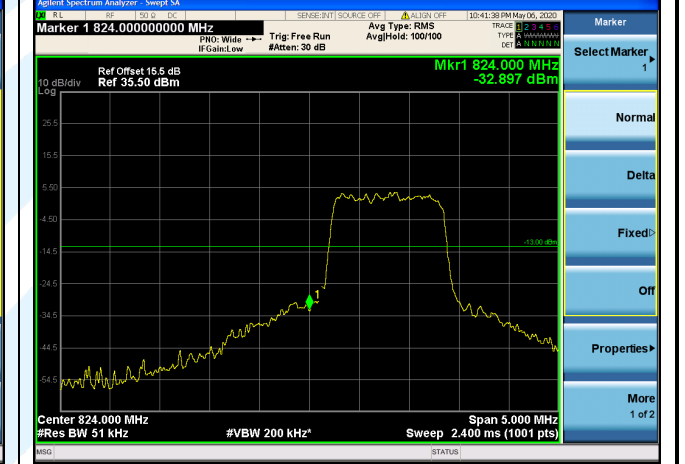

UTTR-RF-RSS4G-V1.0

LTE Band 25 / 20 MHz / 16QAM

1 RB

Full RB

Lowest Channel

Highest Channel

5.6.8 LTE Band 26

LTE Band 26 / 5 MHz / QPSK

1 RB Full RB

Lowest Channel

Highest Channel

Shenzhen UnionTrust Quality and Technology Co., Ltd.

Address: 16/F, Block A, Building 6, Baoneng Science and Technology Park, Qingxiang Road No.1, Longhua New District, Shenzhen, China