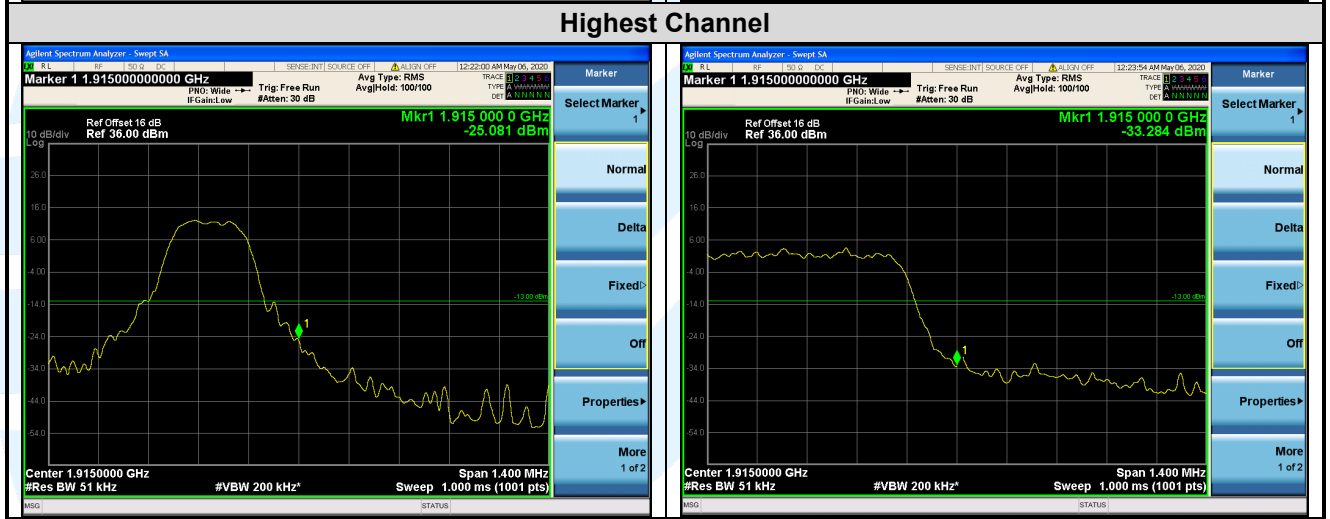

5.6.6 LTE Band 25

Shenzhen UnionTrust Quality and Technology Co., Ltd.

Address: 16/F, Block A, Building 6, Baoneng Science and Technology Park, Qingxiang Road No.1, Longhua New District, Shenzhen, China

Tel: +86-755-28230888

Fax: +86-755-28230886

E-mail: info@uttlab.com

[Http://www.uttlab.com](http://www.uttlab.com)

UTTR-RF-RSS4G-V1.0