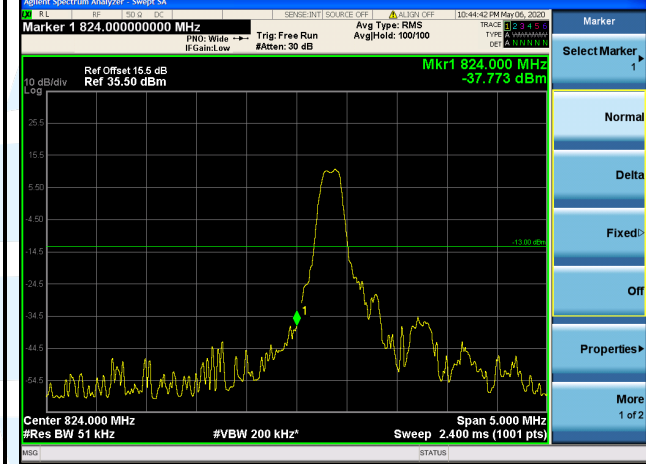

UTTR-RF-RSS4G-V1.0

LTE Band 25 / 20 MHz / 16QAM

1 RB

Full RB

Lowest Channel

Highest Channel

5.6.8 LTE Band 26

LTE Band 26 / 5 MHz / QPSK

1 RB Full RB

Lowest Channel

Highest Channel

Shenzhen UnionTrust Quality and Technology Co., Ltd.

Address: 16/F, Block A, Building 6, Baoneng Science and Technology Park, Qingxiang Road No.1, Longhua New District, Shenzhen, China