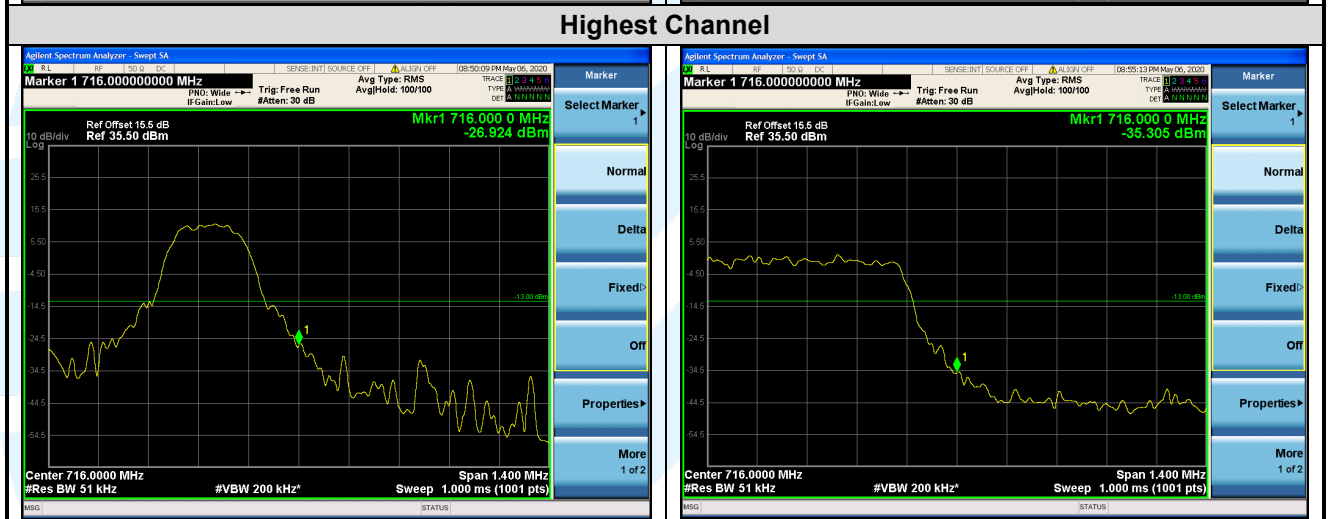

5.6.4 LTE Band 12

Shenzhen UnionTrust Quality and Technology Co., Ltd.

Address: 16/F, Block A, Building 6, Baoneng Science and Technology Park, Qingxiang Road No.1, Longhua New District, Shenzhen, China

Tel: +86-755-28230888

Fax: +86-755-28230886

E-mail: info@uttlab.com

[Http://www.uttlab.com](http://www.uttlab.com)

UTTR-RF-RSS4G-V1.0