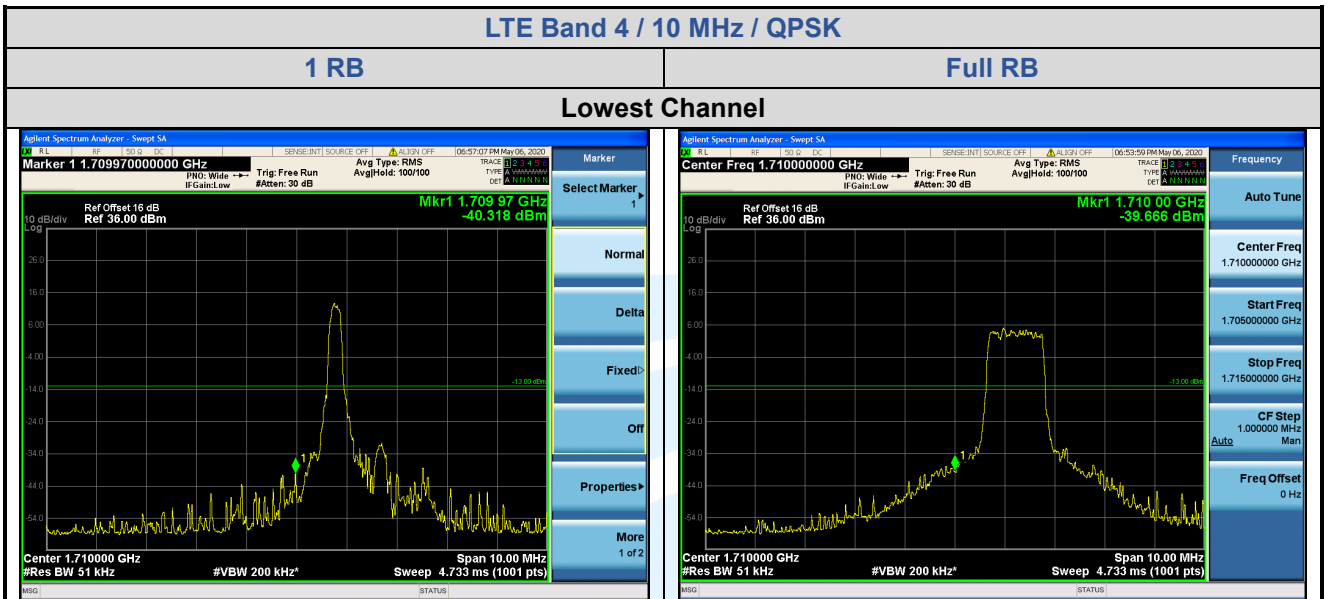

LTE Band 4 / 5 MHz / QPSK

1 RB
Full RB

Shenzhen UnionTrust Quality and Technology Co., Ltd.

Address: 16/F, Block A, Building 6, Baoneng Science and Technology Park, Qingxiang Road No.1, Longhua New District, Shenzhen, China