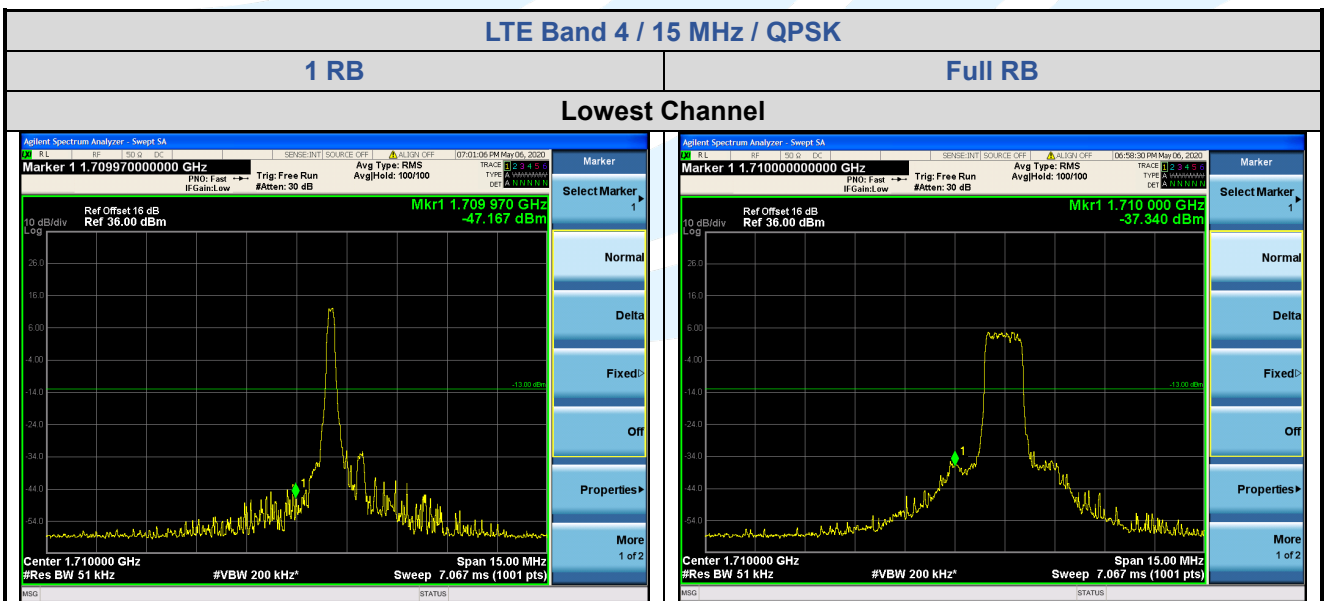

LTE Band 4 / 5 MHz / QPSK

1 RB
Full RB

Shenzhen UnionTrust Quality and Technology Co., Ltd.

Address: 16/F, Block A, Building 6, Baoneng Science and Technology Park, Qingxiang Road No.1, Longhua New District, Shenzhen, China