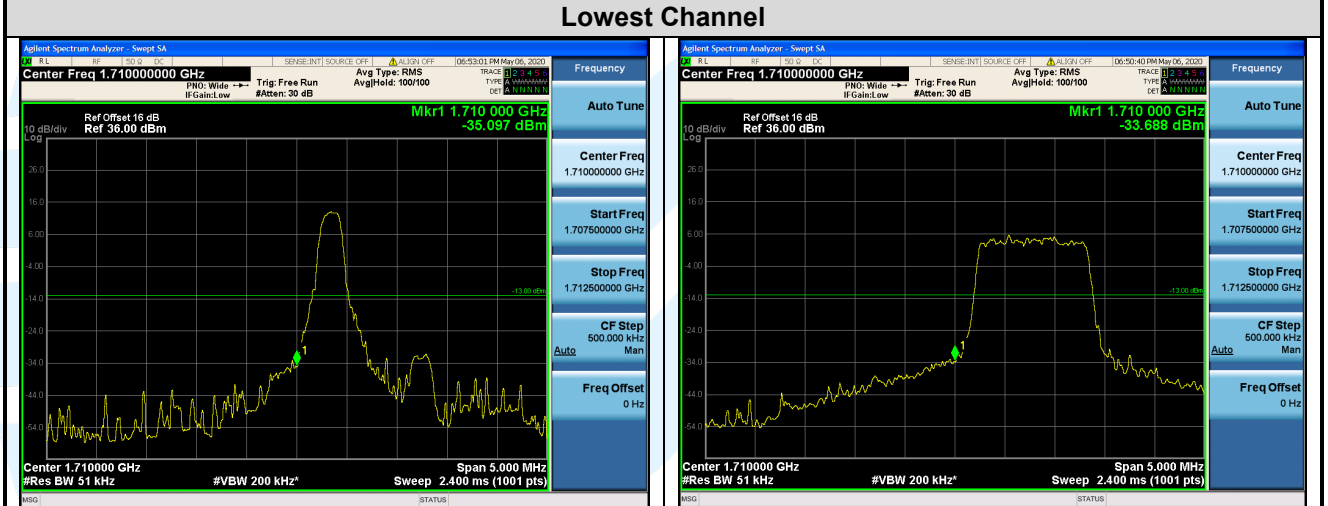

LTE Band 4 / 5 MHz / QPSK

1 RB
Full RB

Shenzhen UnionTrust Quality and Technology Co., Ltd.

Address: 16/F, Block A, Building 6, Baoneng Science and Technology Park, Qingxiang Road No.1, Longhua New District, Shenzhen, China