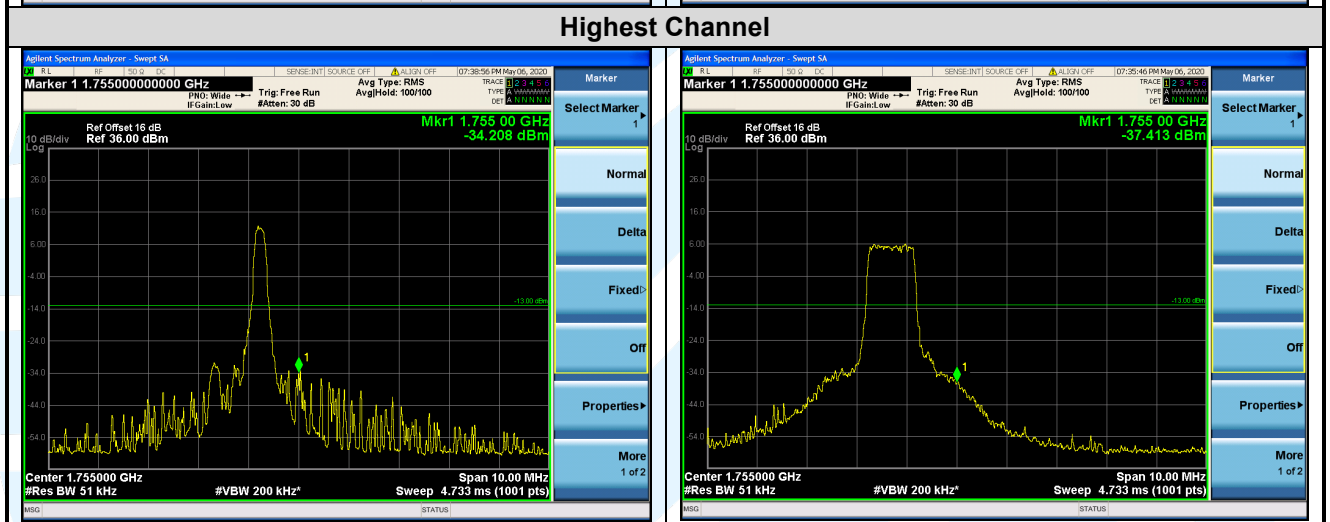

Shenzhen UnionTrust Quality and Technology Co., Ltd.

Address: 16/F, Block A, Building 6, Baoneng Science and Technology Park, Qingxiang Road No.1, Longhua New District, Shenzhen, China

Tel: +86-755-28230888

Fax: +86-755-28230886

E-mail: info@uttlab.com

[Http://www.uttlab.com](http://www.uttlab.com)

UTTR-RF-RSS4G-V1.0