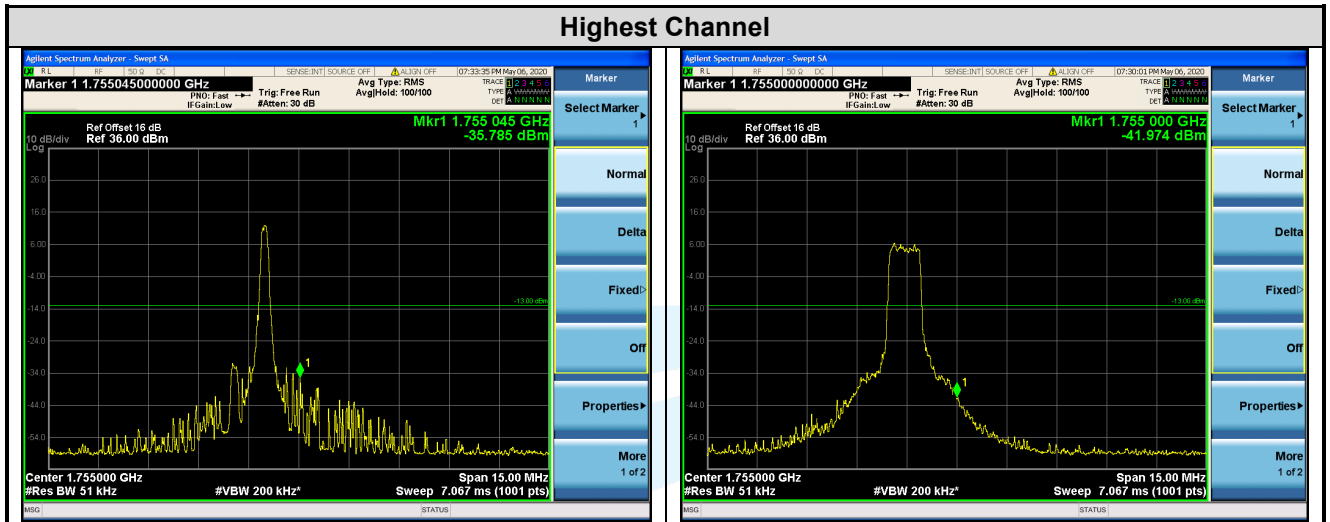

Shenzhen UnionTrust Quality and Technology Co., Ltd.

Address: 16/F, Block A, Building 6, Baoneng Science and Technology Park, Qingxiang Road No.1, Longhua New District, Shenzhen, China

Tel: +86-755-28230888

Fax: +86-755-28230886

E-mail: info@uttlab.com

[Http://www.uttlab.com](http://www.uttlab.com)

UTTR-RF-RSS4G-V1.0