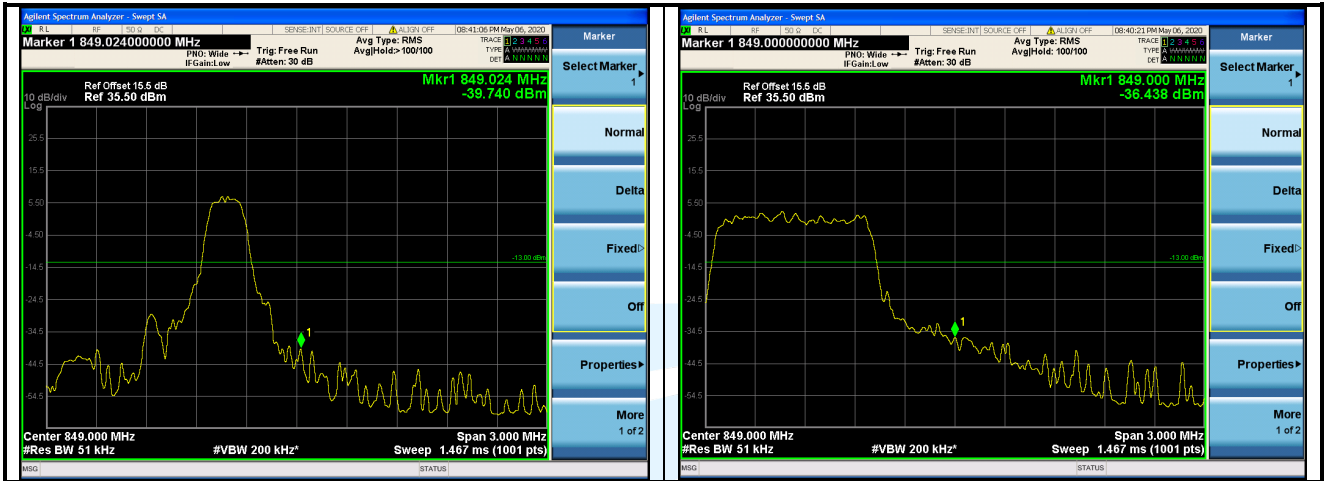

LTE Band 5 / 5 MHz / 16QAM

1 RB Full RB

Lowest Channel

Highest Channel