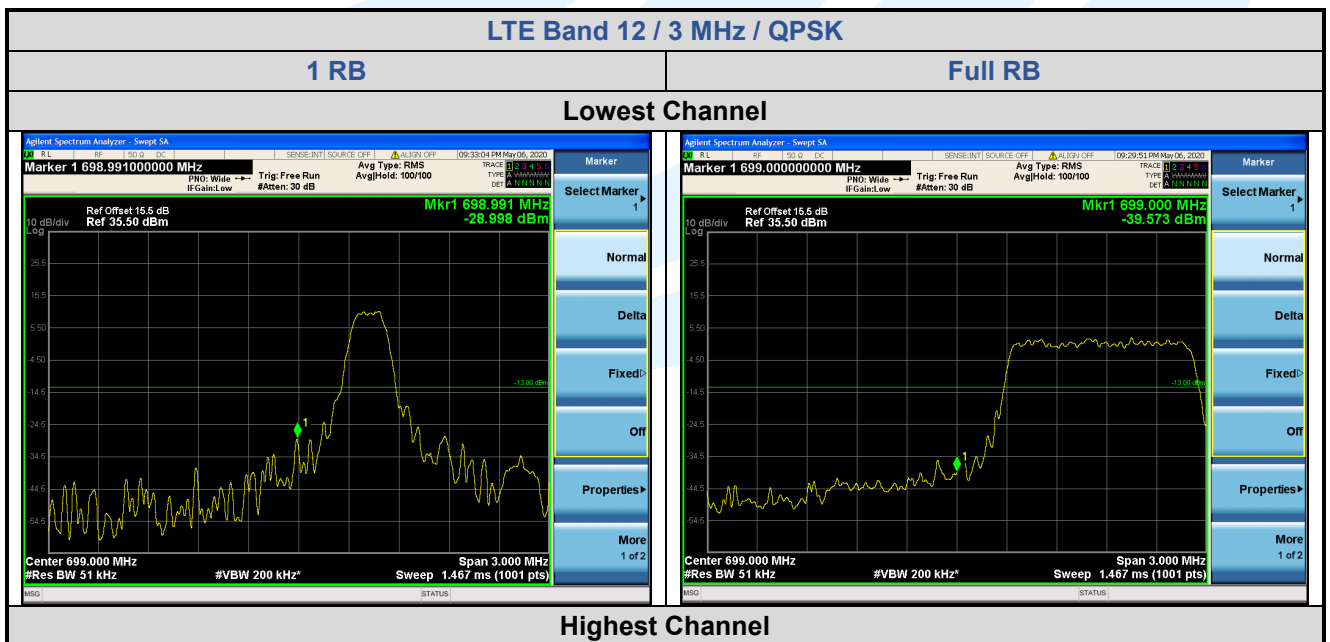

5.6.4 LTE Band 12

Shenzhen UnionTrust Quality and Technology Co., Ltd.

Address: 16/F, Block A, Building 6, Baoneng Science and Technology Park, Qingxiang Road No.1, Longhua New District, Shenzhen, China

Tel: +86-755-28230888

Fax: +86-755-28230886

E-mail: info@uttlab.com

[Http://www.uttlab.com](http://www.uttlab.com)

UTTR-RF-RSS4G-V1.0