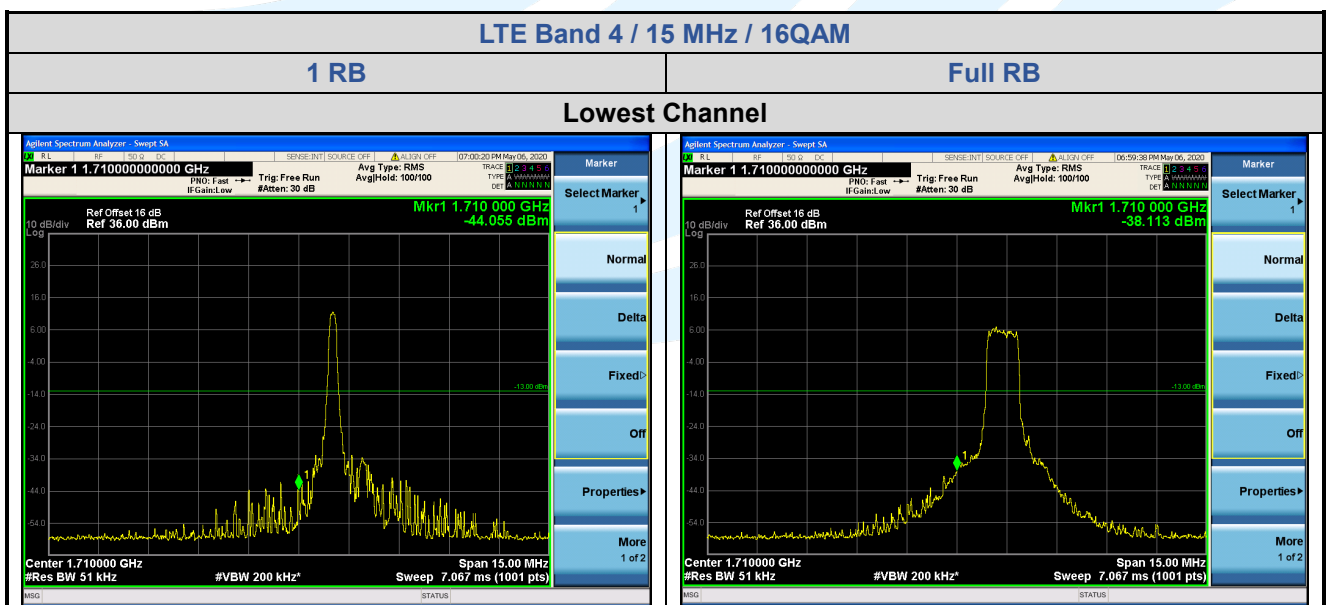

Shenzhen UnionTrust Quality and Technology Co., Ltd.

Address: 16/F, Block A, Building 6, Baoneng Science and Technology Park, Qingxiang Road No.1, Longhua New District, Shenzhen, China

Tel: +86-755-28230888

Fax: +86-755-28230886

E-mail: info@uttlab.com

[Http://www.uttlab.com](http://www.uttlab.com)

UTTR-RF-RSS4G-V1.0