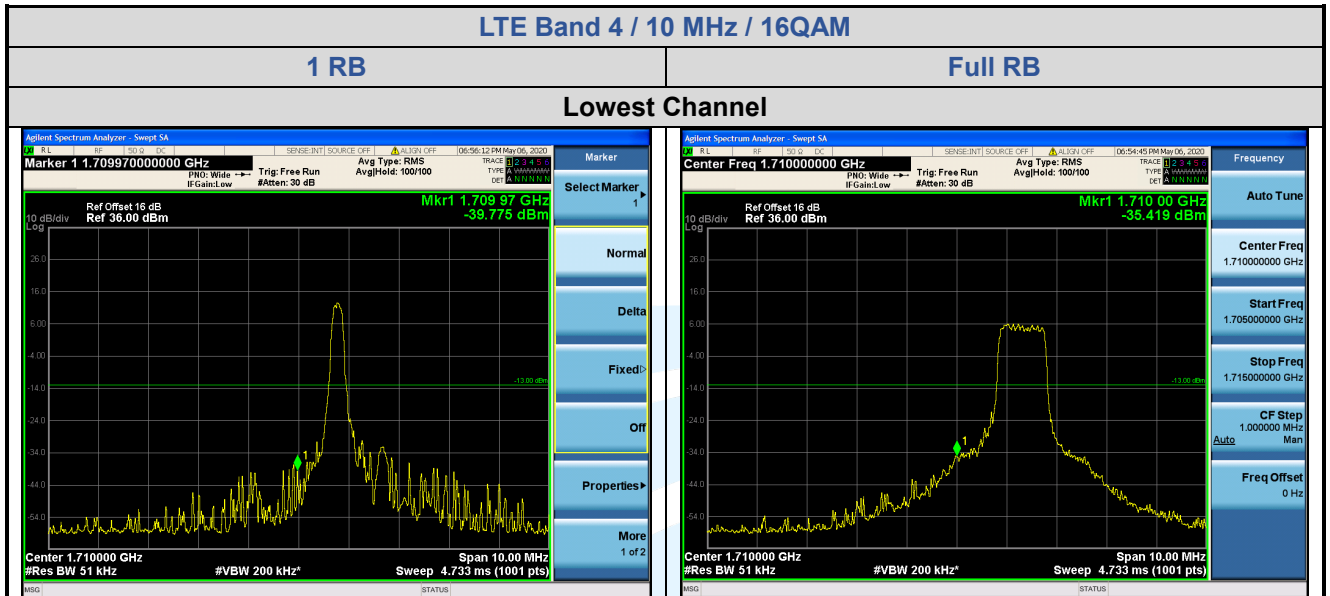

Shenzhen UnionTrust Quality and Technology Co., Ltd.

Address: 16/F, Block A, Building 6, Baoneng Science and Technology Park, Qingxiang Road No.1, Longhua New District, Shenzhen, China

Tel: +86-755-28230888

Fax: +86-755-28230886

E-mail: info@uttlab.com

[Http://www.uttlab.com](http://www.uttlab.com)

UTTR-RF-RSS4G-V1.0