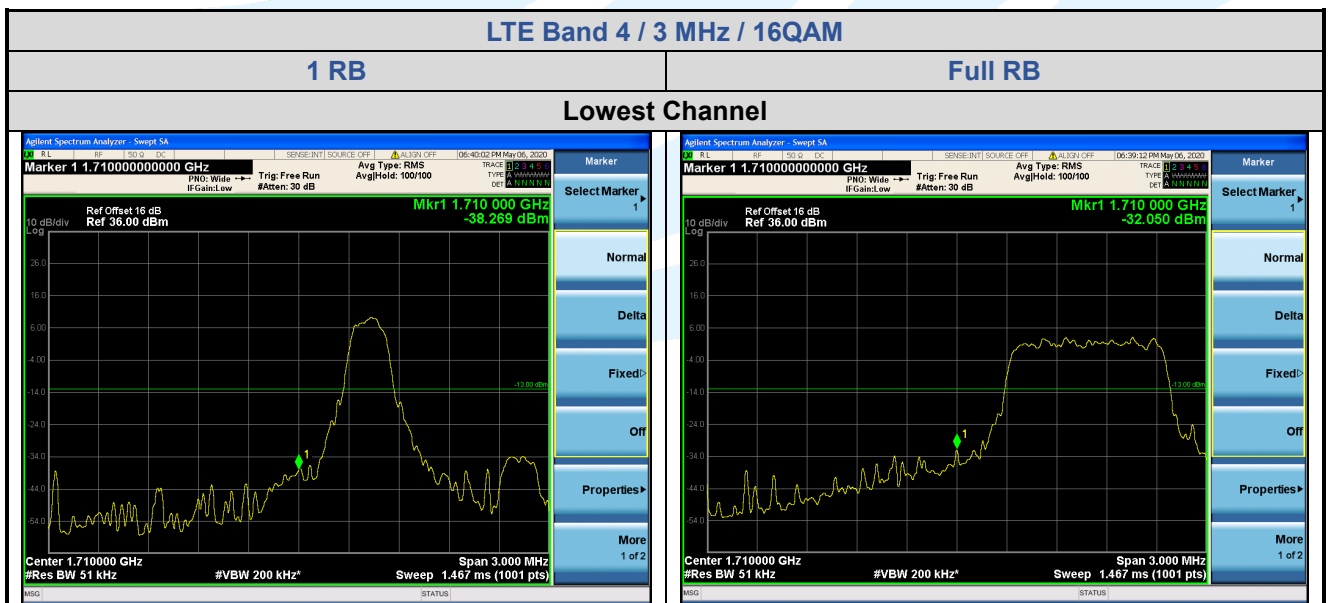

Shenzhen UnionTrust Quality and Technology Co., Ltd.

Address: 16/F, Block A, Building 6, Baoneng Science and Technology Park, Qingxiang Road No.1, Longhua New District, Shenzhen, China

Tel: +86-755-28230888

Fax: +86-755-28230886

E-mail: info@uttlab.com

[Http://www.uttlab.com](http://www.uttlab.com)

UTTR-RF-RSS4G-V1.0