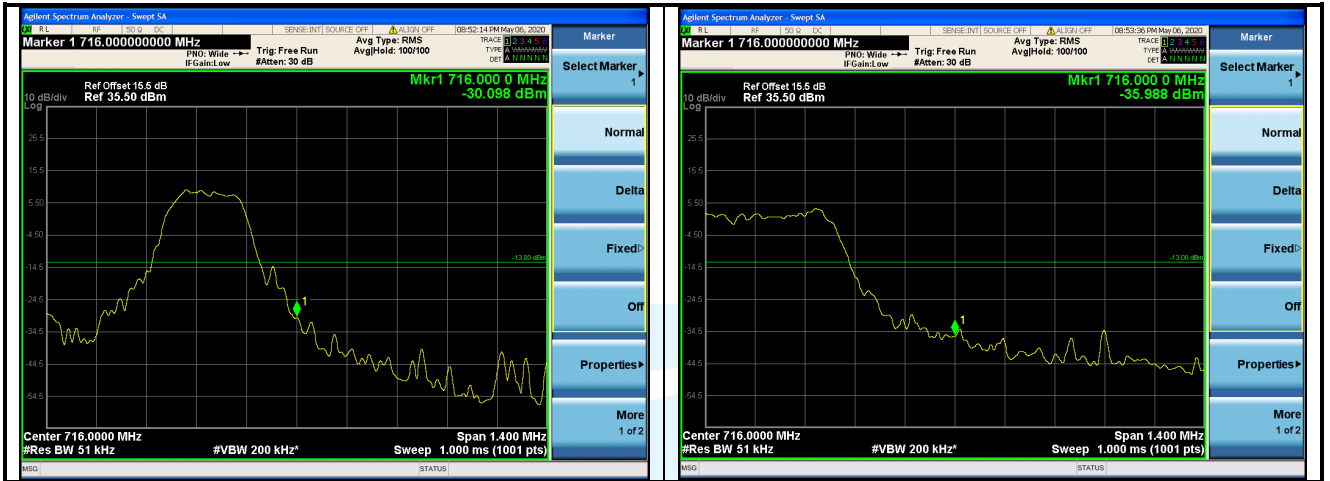

LTE Band 12 / 3 MHz / 16QAM

1 RB Full RB

Lowest Channel

Highest Channel