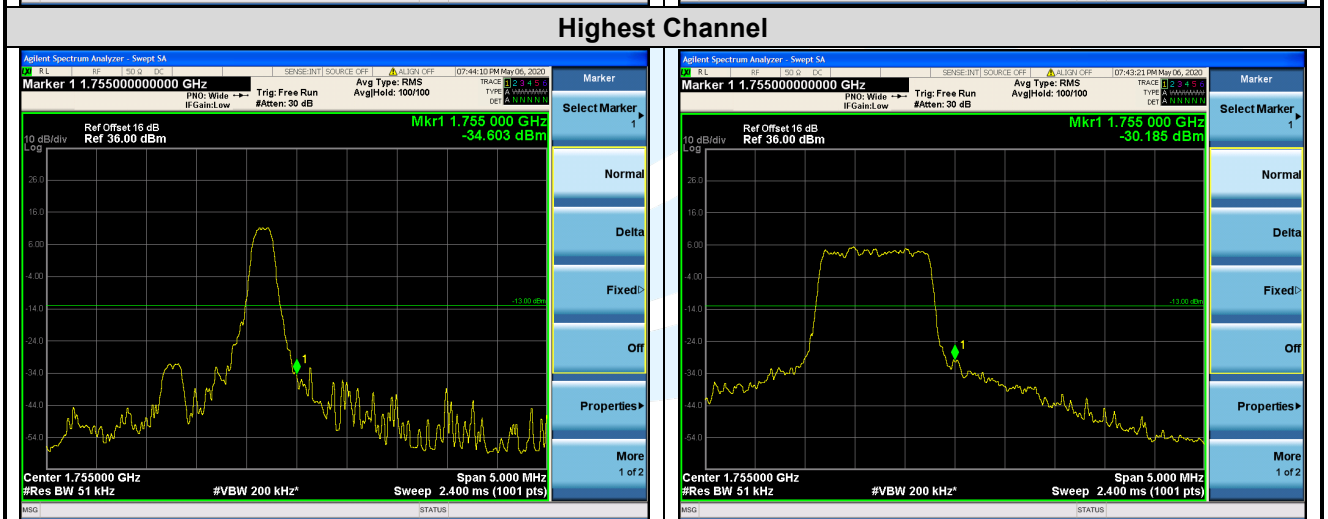

LTE Band 4 / 5 MHz / QPSK

1 RB
Full RB

Shenzhen UnionTrust Quality and Technology Co., Ltd.

Address: 16/F, Block A, Building 6, Baoneng Science and Technology Park, Qingxiang Road No.1, Longhua New District, Shenzhen, China