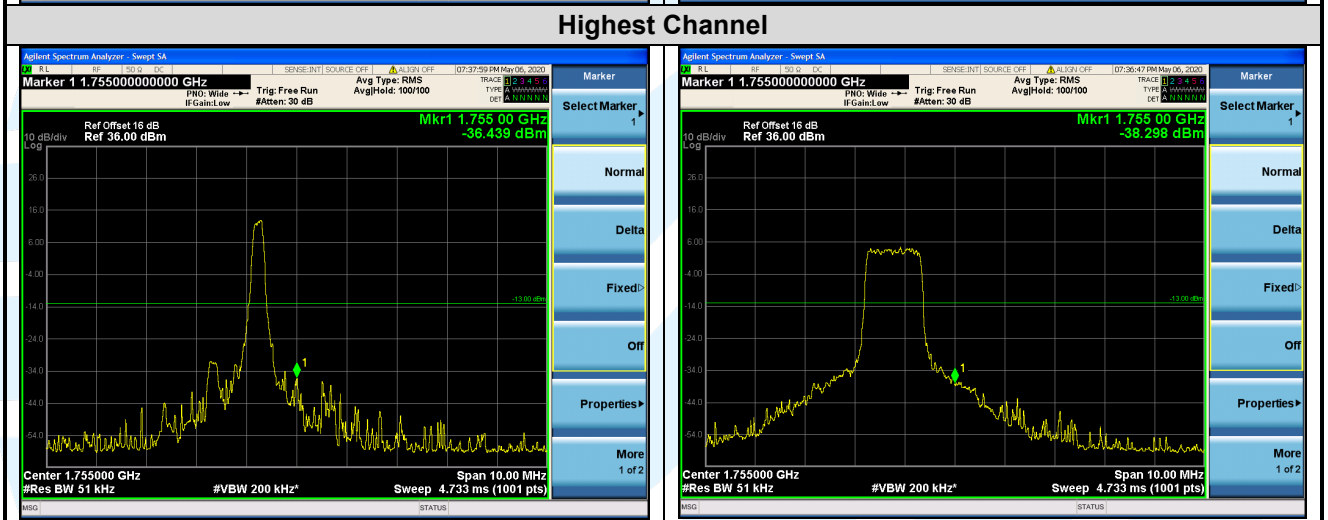

LTE Band 4 / 5 MHz / QPSK

1 RB
Full RB

Shenzhen UnionTrust Quality and Technology Co., Ltd.

Address: 16/F, Block A, Building 6, Baoneng Science and Technology Park, Qingxiang Road No.1, Longhua New District, Shenzhen, China