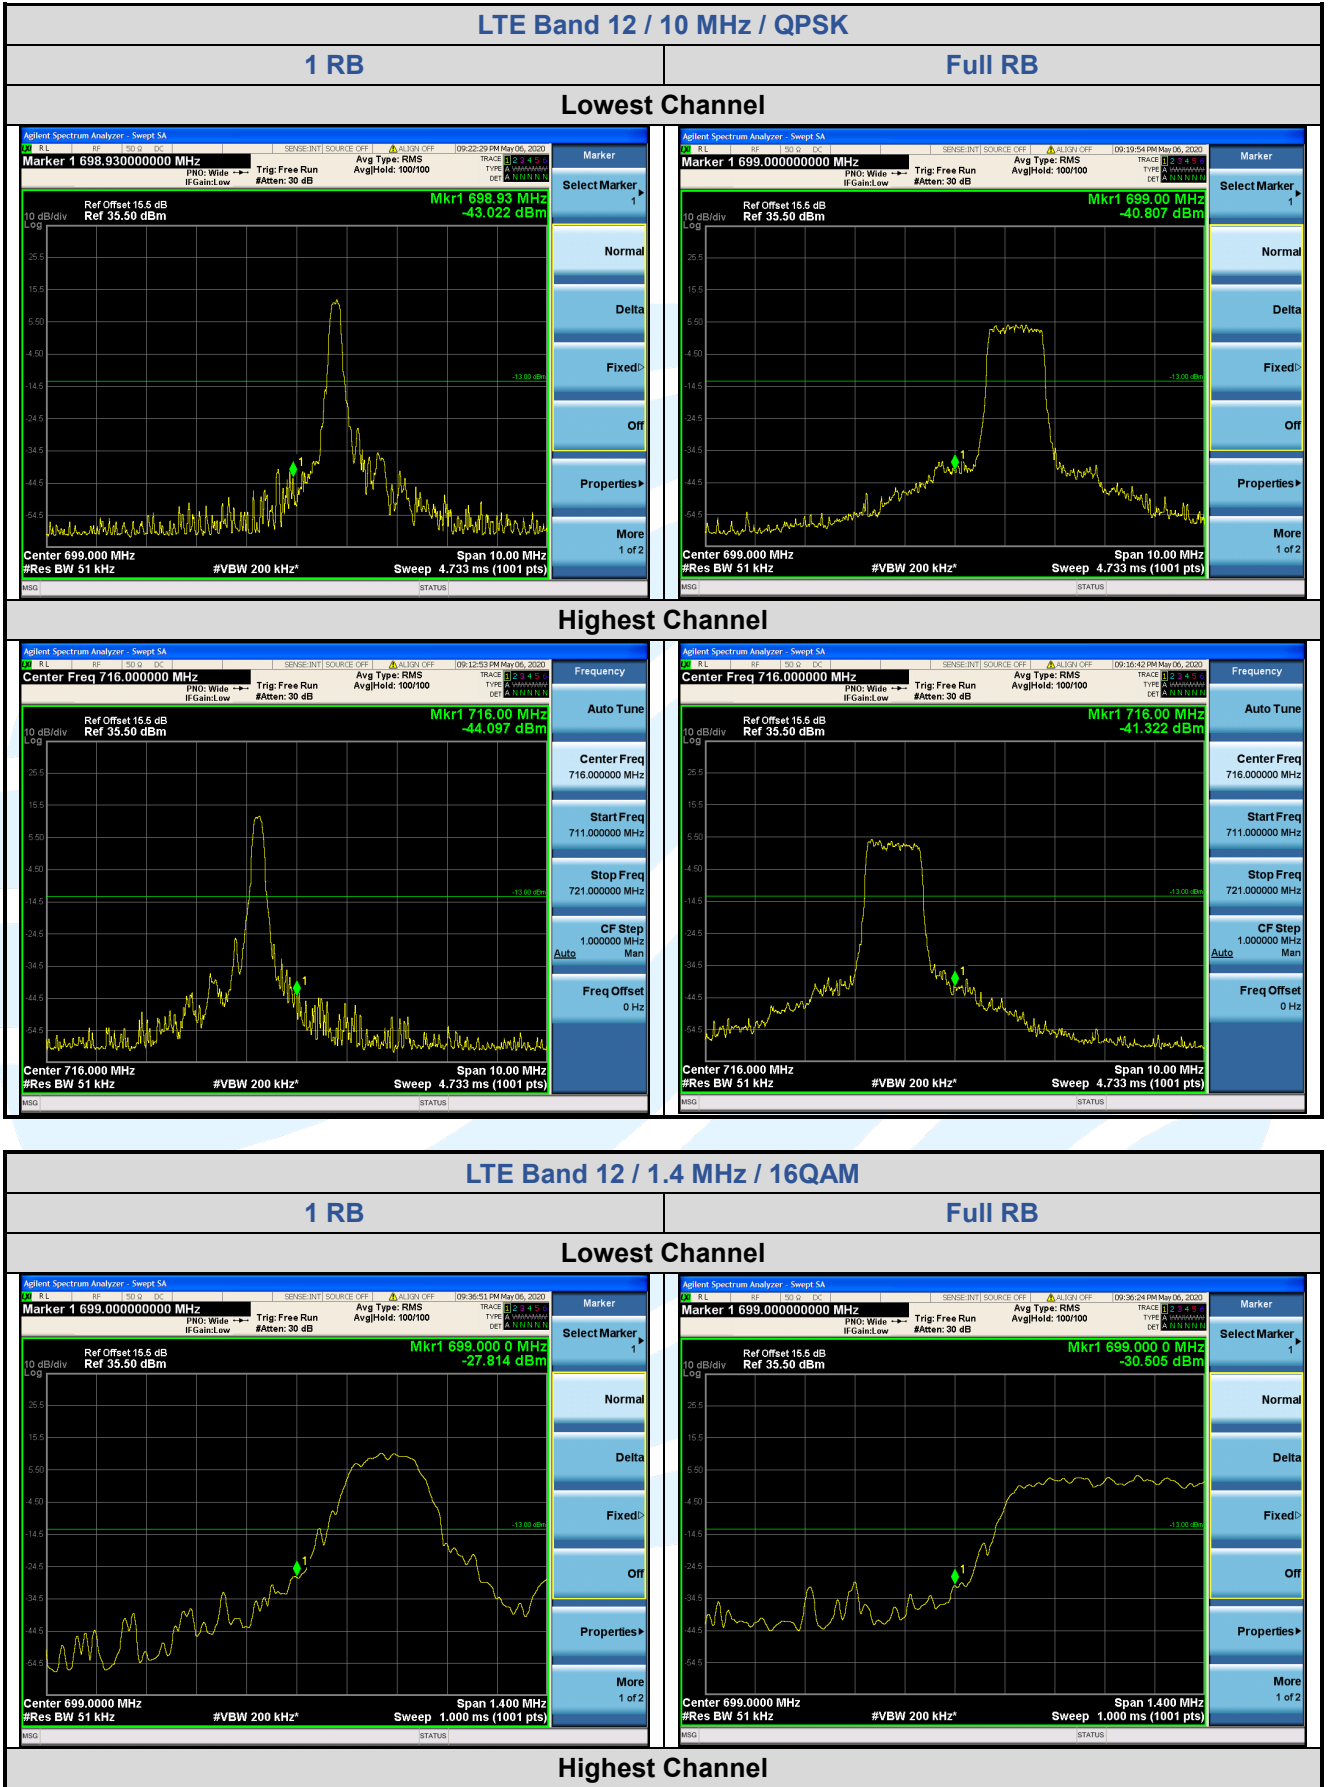

Shenzhen UnionTrust Quality and Technology Co., Ltd.

Address: 16/F, Block A, Building 6, Baoneng Science and Technology Park, Qingxiang Road No.1, Longhua New District, Shenzhen, China

Tel: +86-755-28230888

Fax: +86-755-28230886

E-mail: info@uttlab.com

[Http://www.uttlab.com](http://www.uttlab.com)

UTTR-RF-RSS4G-V1.0