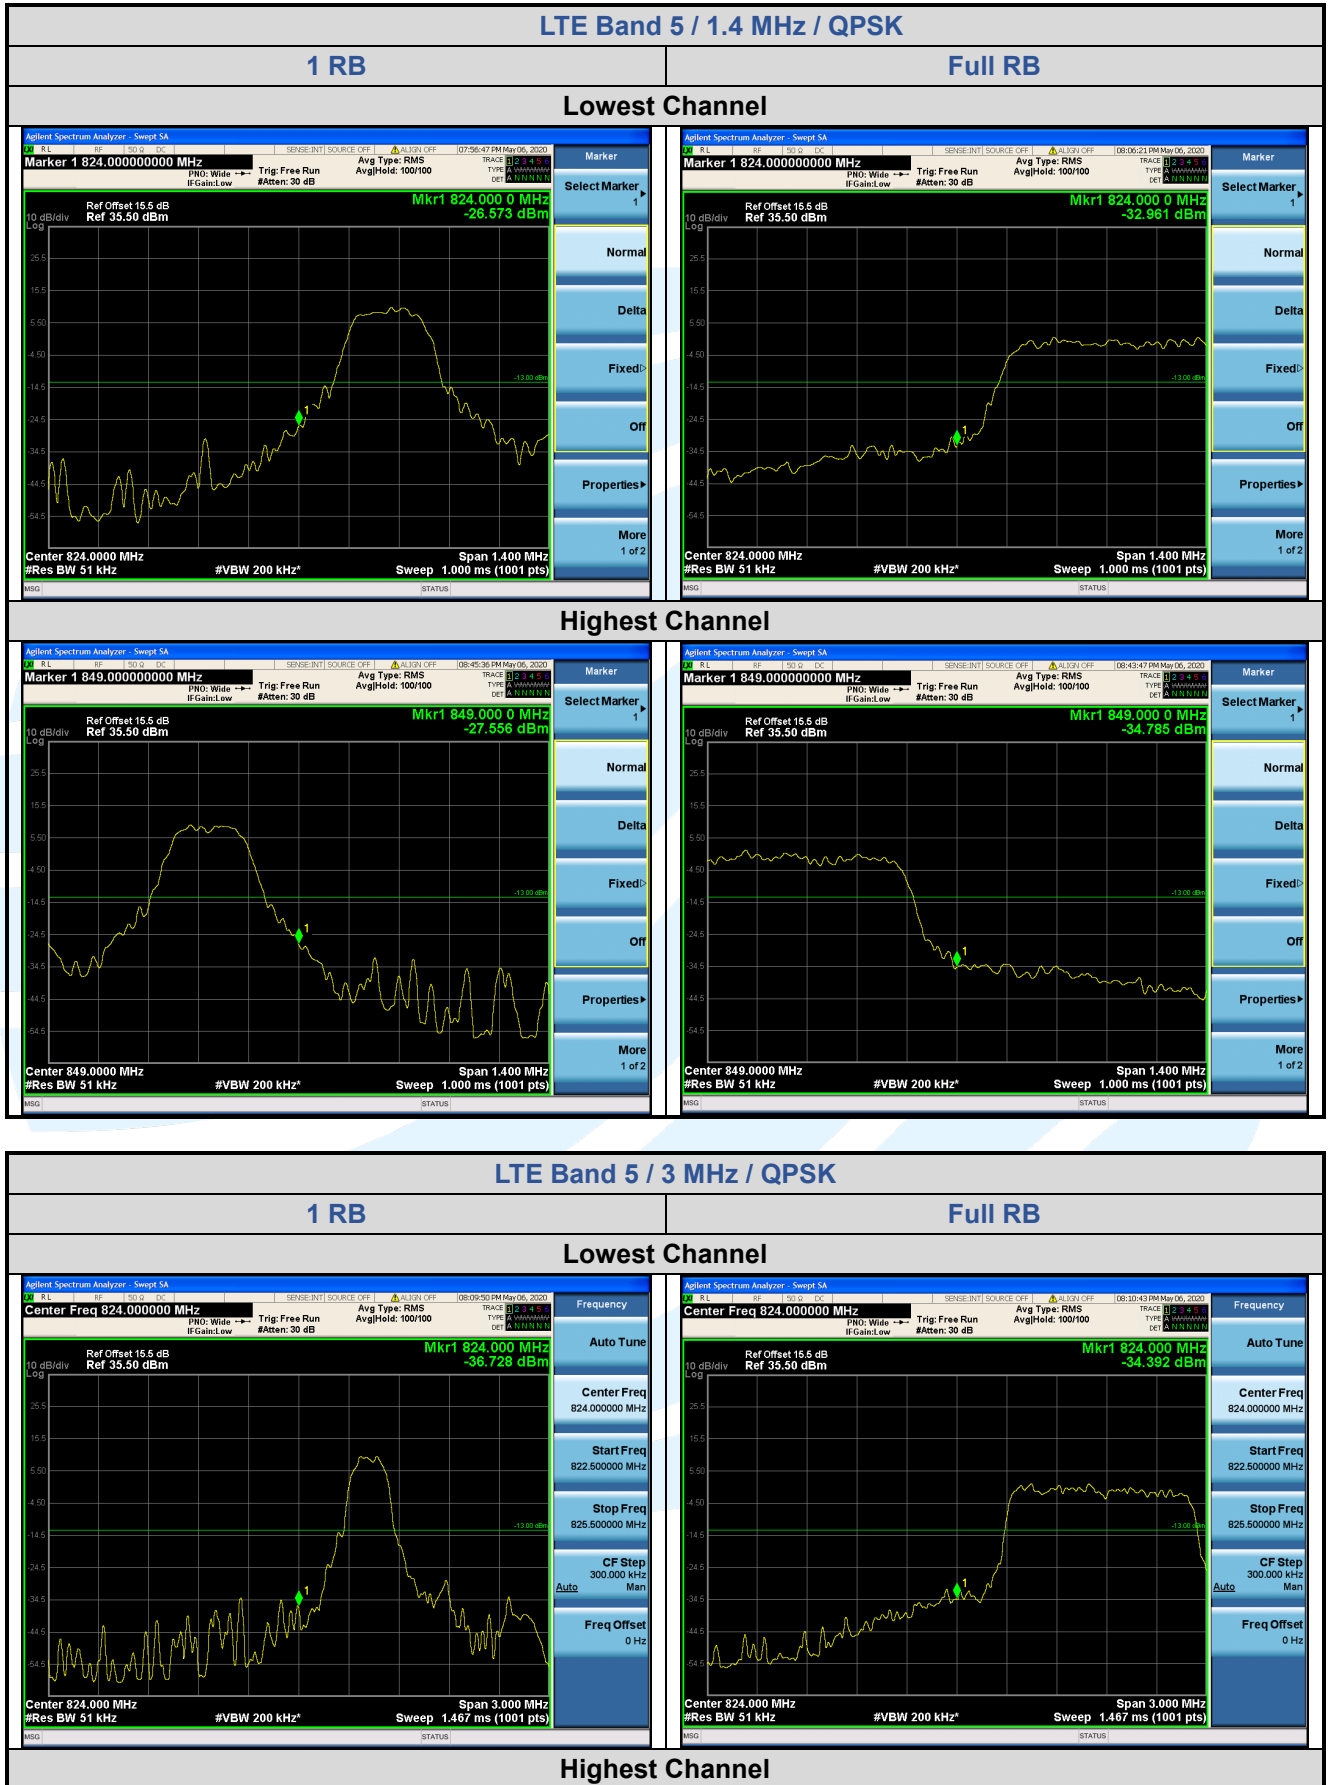

Tel: +86-755-28230888

Fax: +86-755-28230886

E-mail: info@uttlab.com

[Http://www.uttlab.com](http://www.uttlab.com)

UTTR-RF-RSS4G-V1.0

5.6.3 LTE Band 5

Shenzhen UnionTrust Quality and Technology Co., Ltd.

Address: 16/F, Block A, Building 6, Baoneng Science and Technology Park, Qingxiang Road No.1, Longhua New District, Shenzhen, China