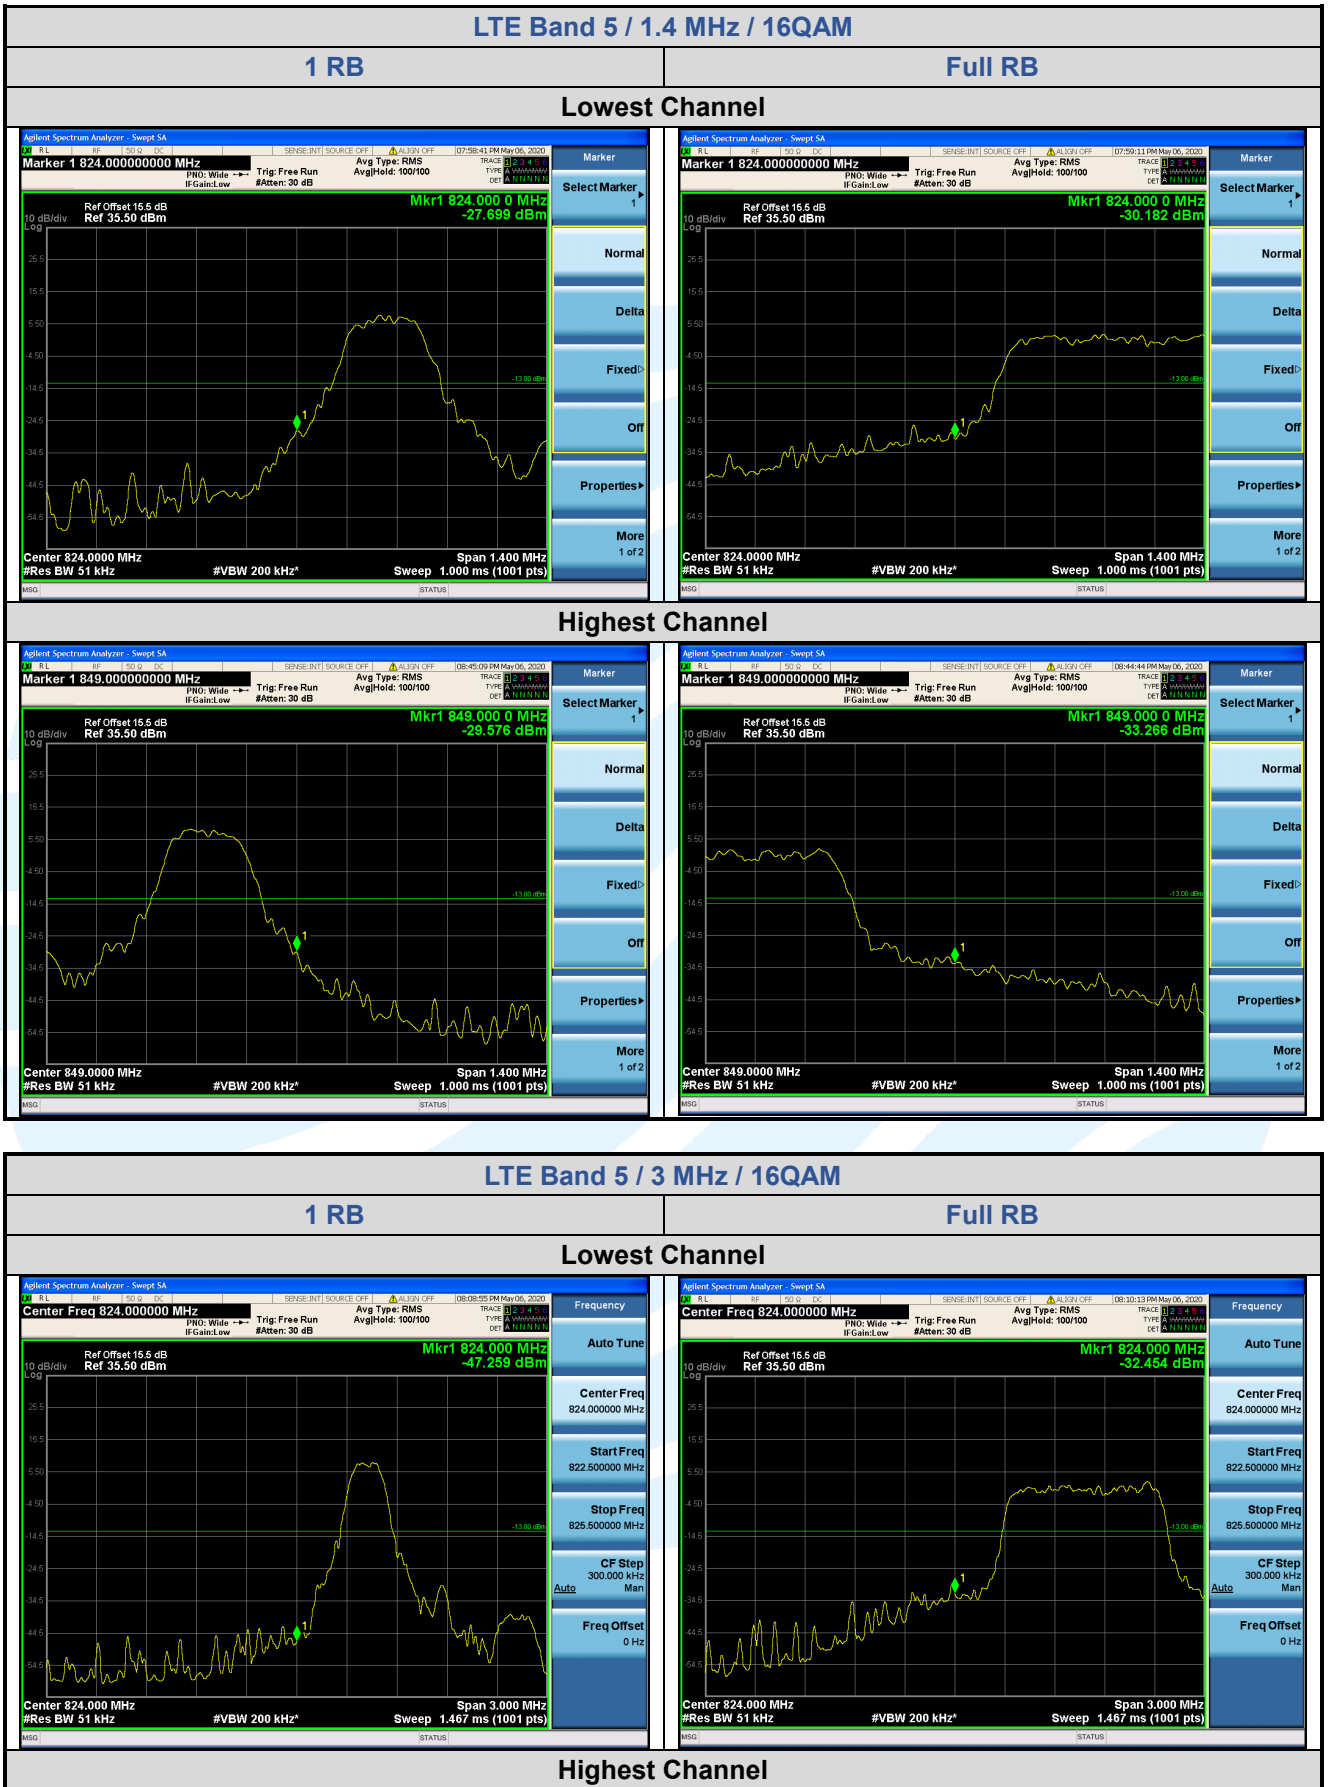

UTTR-RF-RSS4G-V1.0

Shenzhen UnionTrust Quality and Technology Co., Ltd.

Address: 16/F, Block A, Building 6, Baoneng Science and Technology Park, Qingxiang Road No.1, Longhua New District, Shenzhen, China