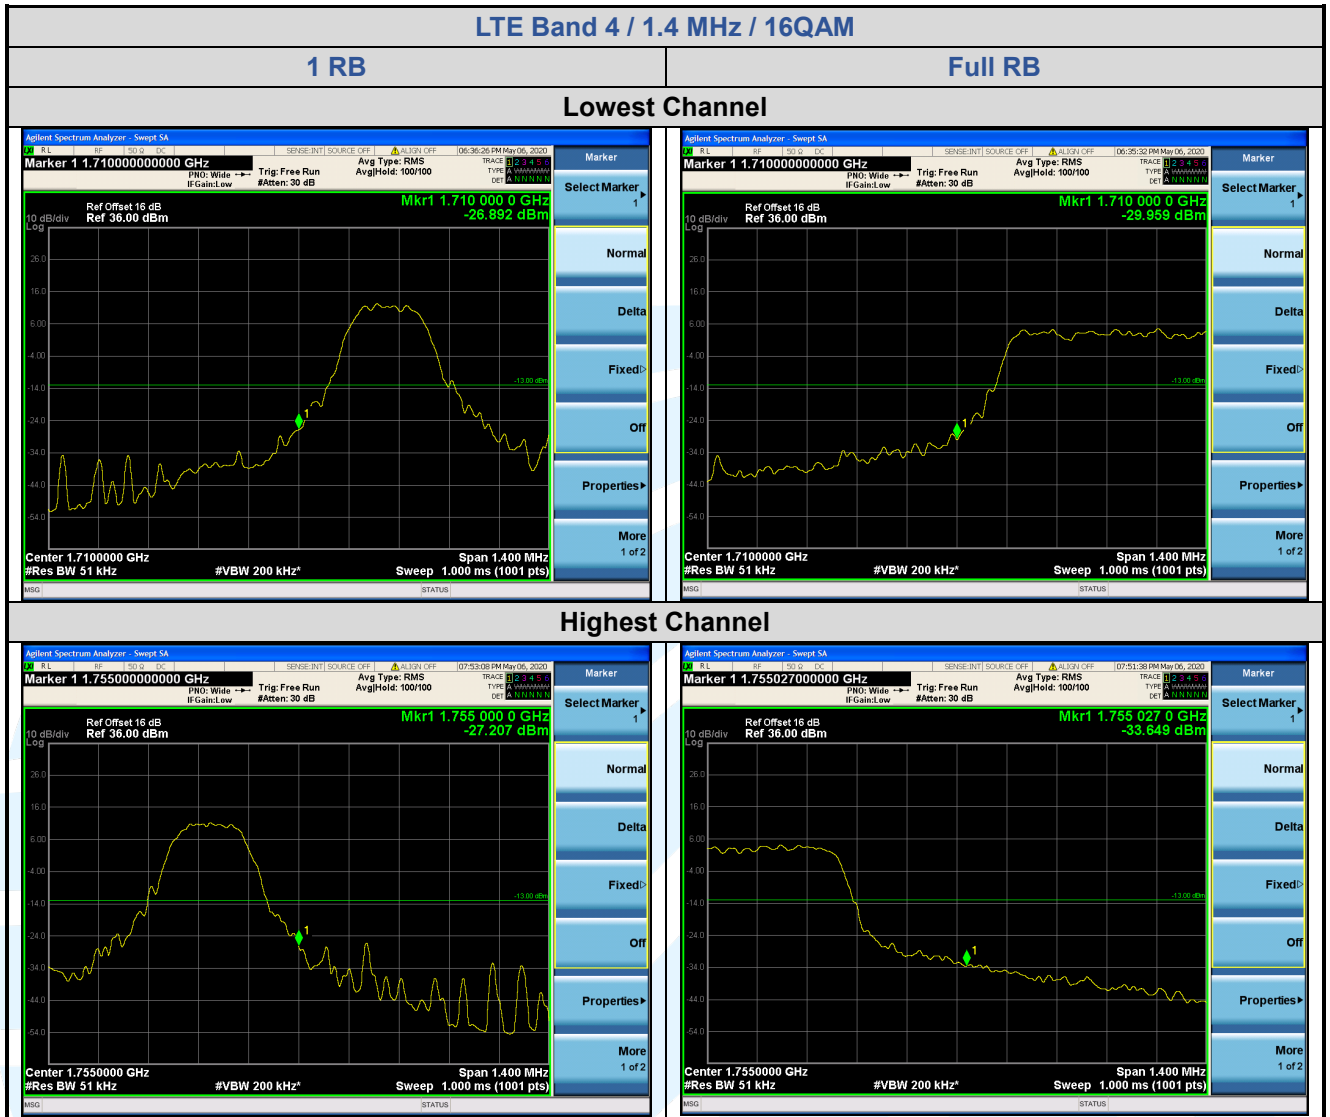

Shenzhen UnionTrust Quality and Technology Co., Ltd.

Address: 16/F, Block A, Building 6, Baoneng Science and Technology Park, Qingxiang Road No.1, Longhua New District, Shenzhen, China

Tel: +86-755-28230888

Fax: +86-755-28230886

E-mail: info@uttlab.com

[Http://www.uttlab.com](http://www.uttlab.com)

UTTR-RF-RSS4G-V1.0