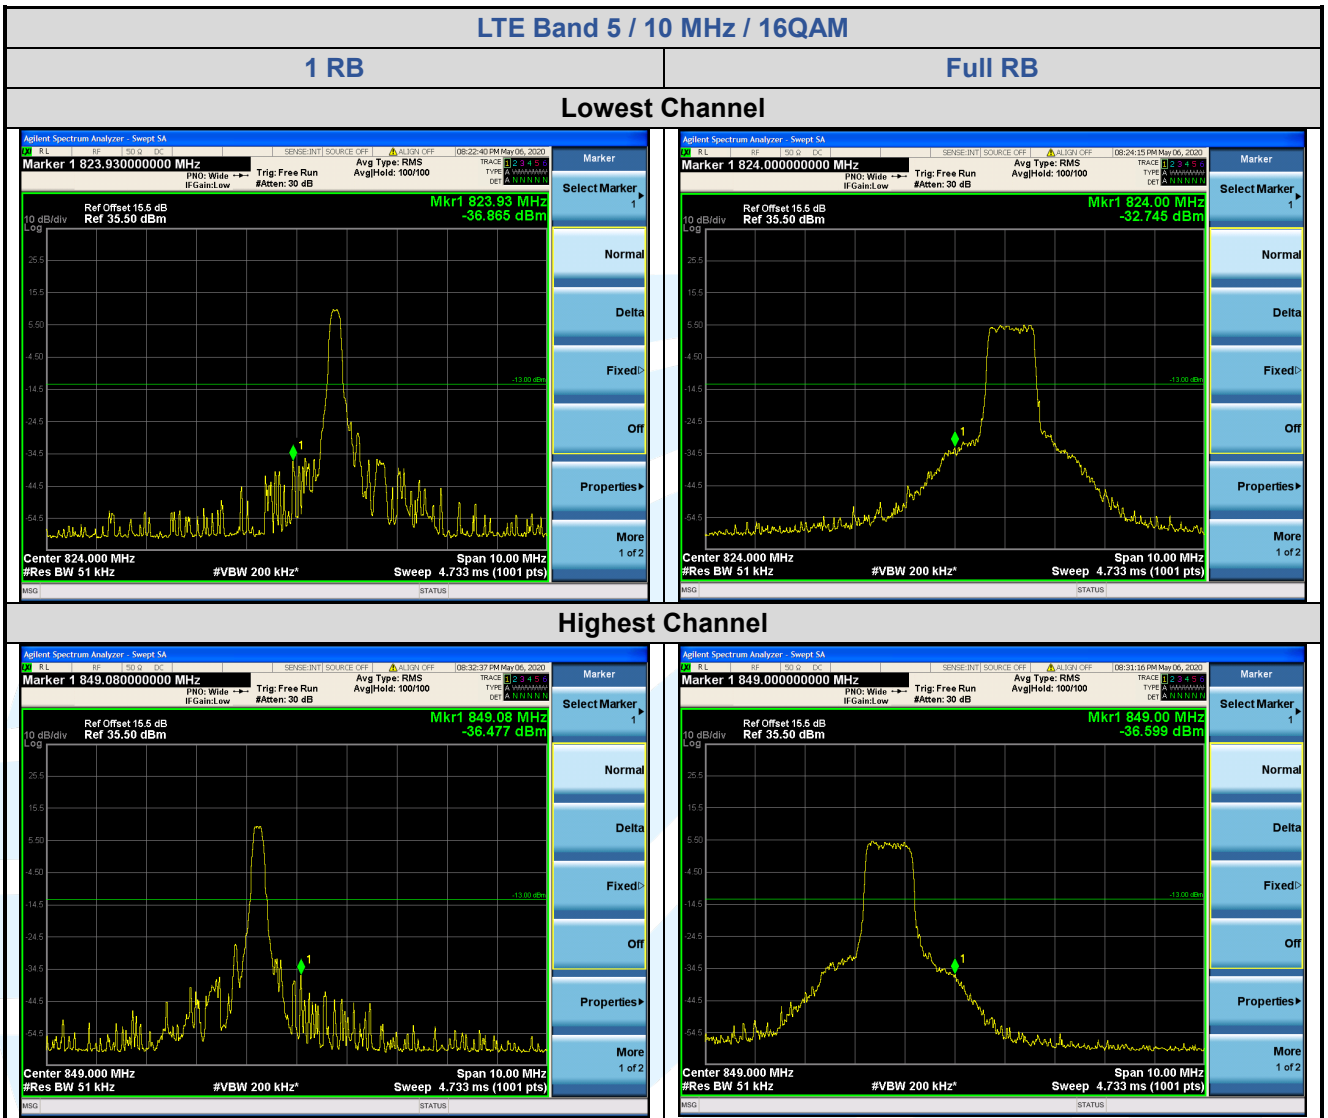

Shenzhen UnionTrust Quality and Technology Co., Ltd.

Address: 16/F, Block A, Building 6, Baoneng Science and Technology Park, Qingxiang Road No.1, Longhua New District, Shenzhen, China

Tel: +86-755-28230888

Fax: +86-755-28230886

E-mail: info@uttlab.com

[Http://www.uttlab.com](http://www.uttlab.com)

UTTR-RF-RSS4G-V1.0