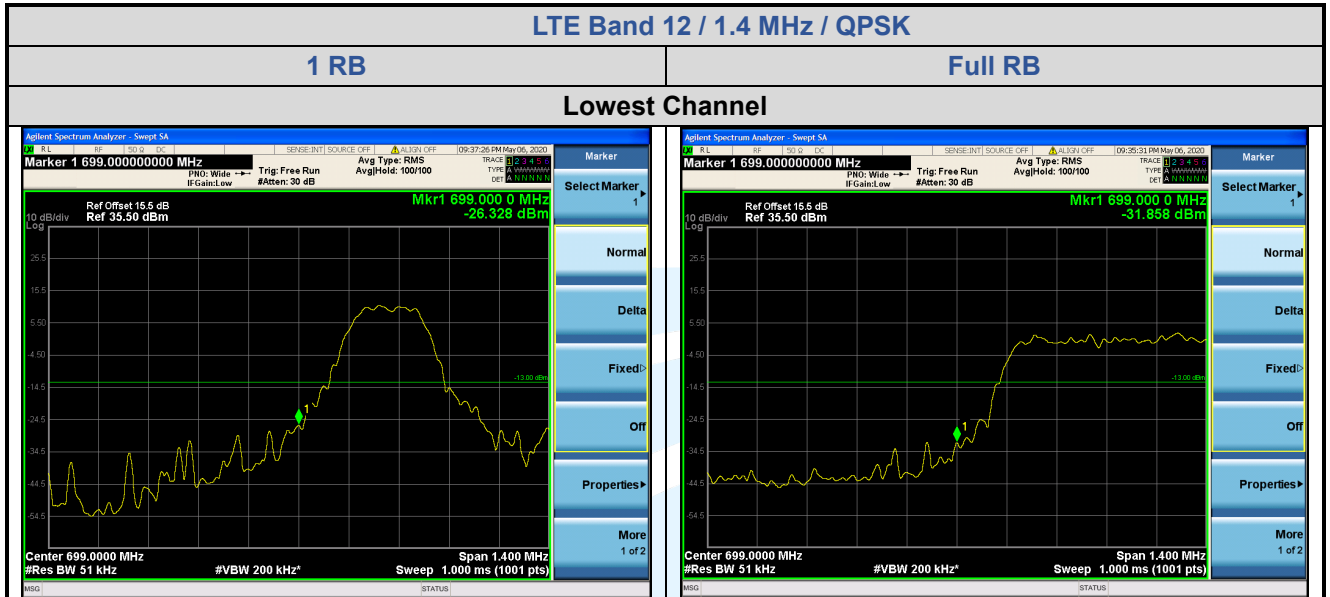

5.6.4 LTE Band 12

Shenzhen UnionTrust Quality and Technology Co., Ltd.

Address: 16/F, Block A, Building 6, Baoneng Science and Technology Park, Qingxiang Road No.1, Longhua New District, Shenzhen, China

Tel: +86-755-28230888

Fax: +86-755-28230886

E-mail: info@uttlab.com

[Http://www.uttlab.com](http://www.uttlab.com)

UTTR-RF-RSS4G-V1.0