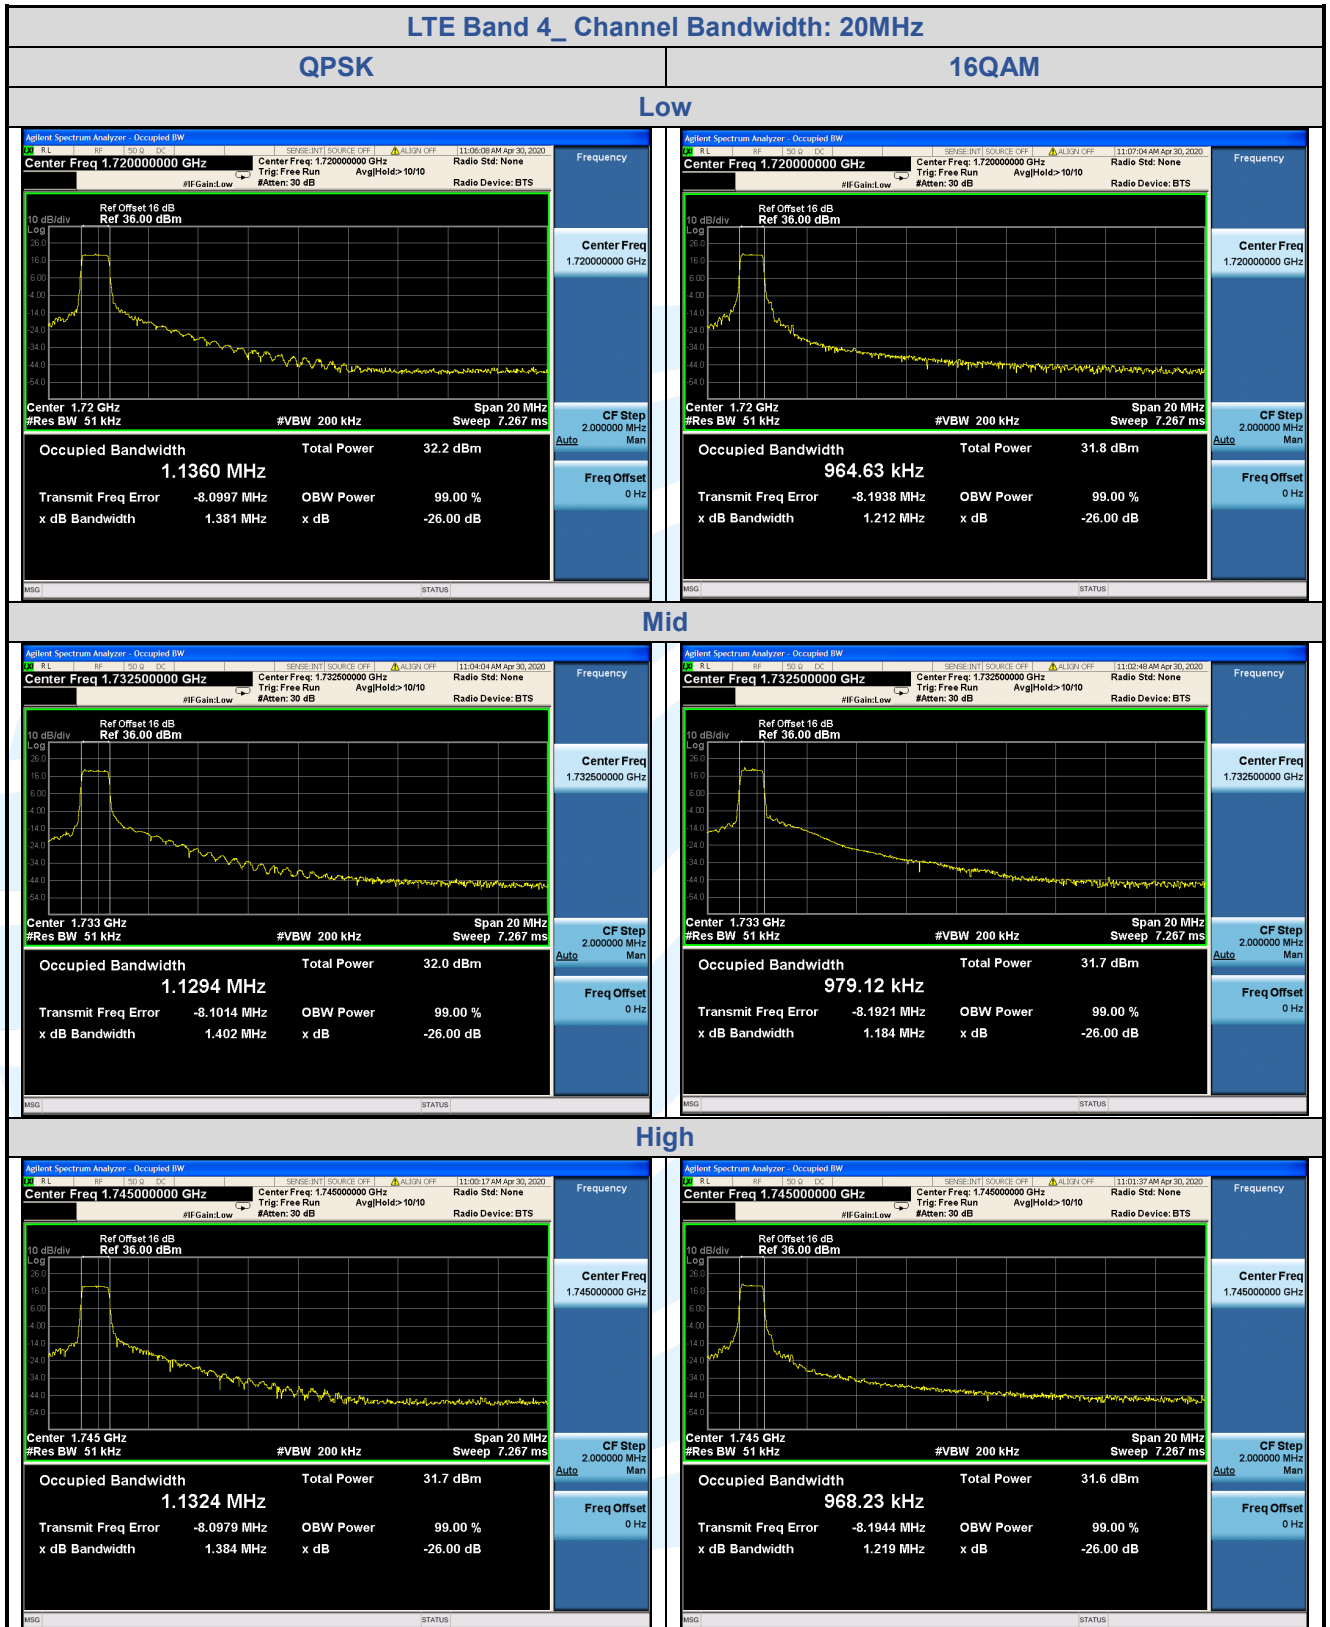

Shenzhen UnionTrust Quality and Technology Co., Ltd.

Address: 16/F, Block A, Building 6, Baoneng Science and Technology Park, Qingxiang Road No.1, Longhua New District, Shenzhen, China

Tel: +86-755-28230888

Fax: +86-755-28230886

E-mail: info@uttlab.com

[Http://www.uttlab.com](http://www.uttlab.com)

UTTR-RF-RSS4G-V1.0