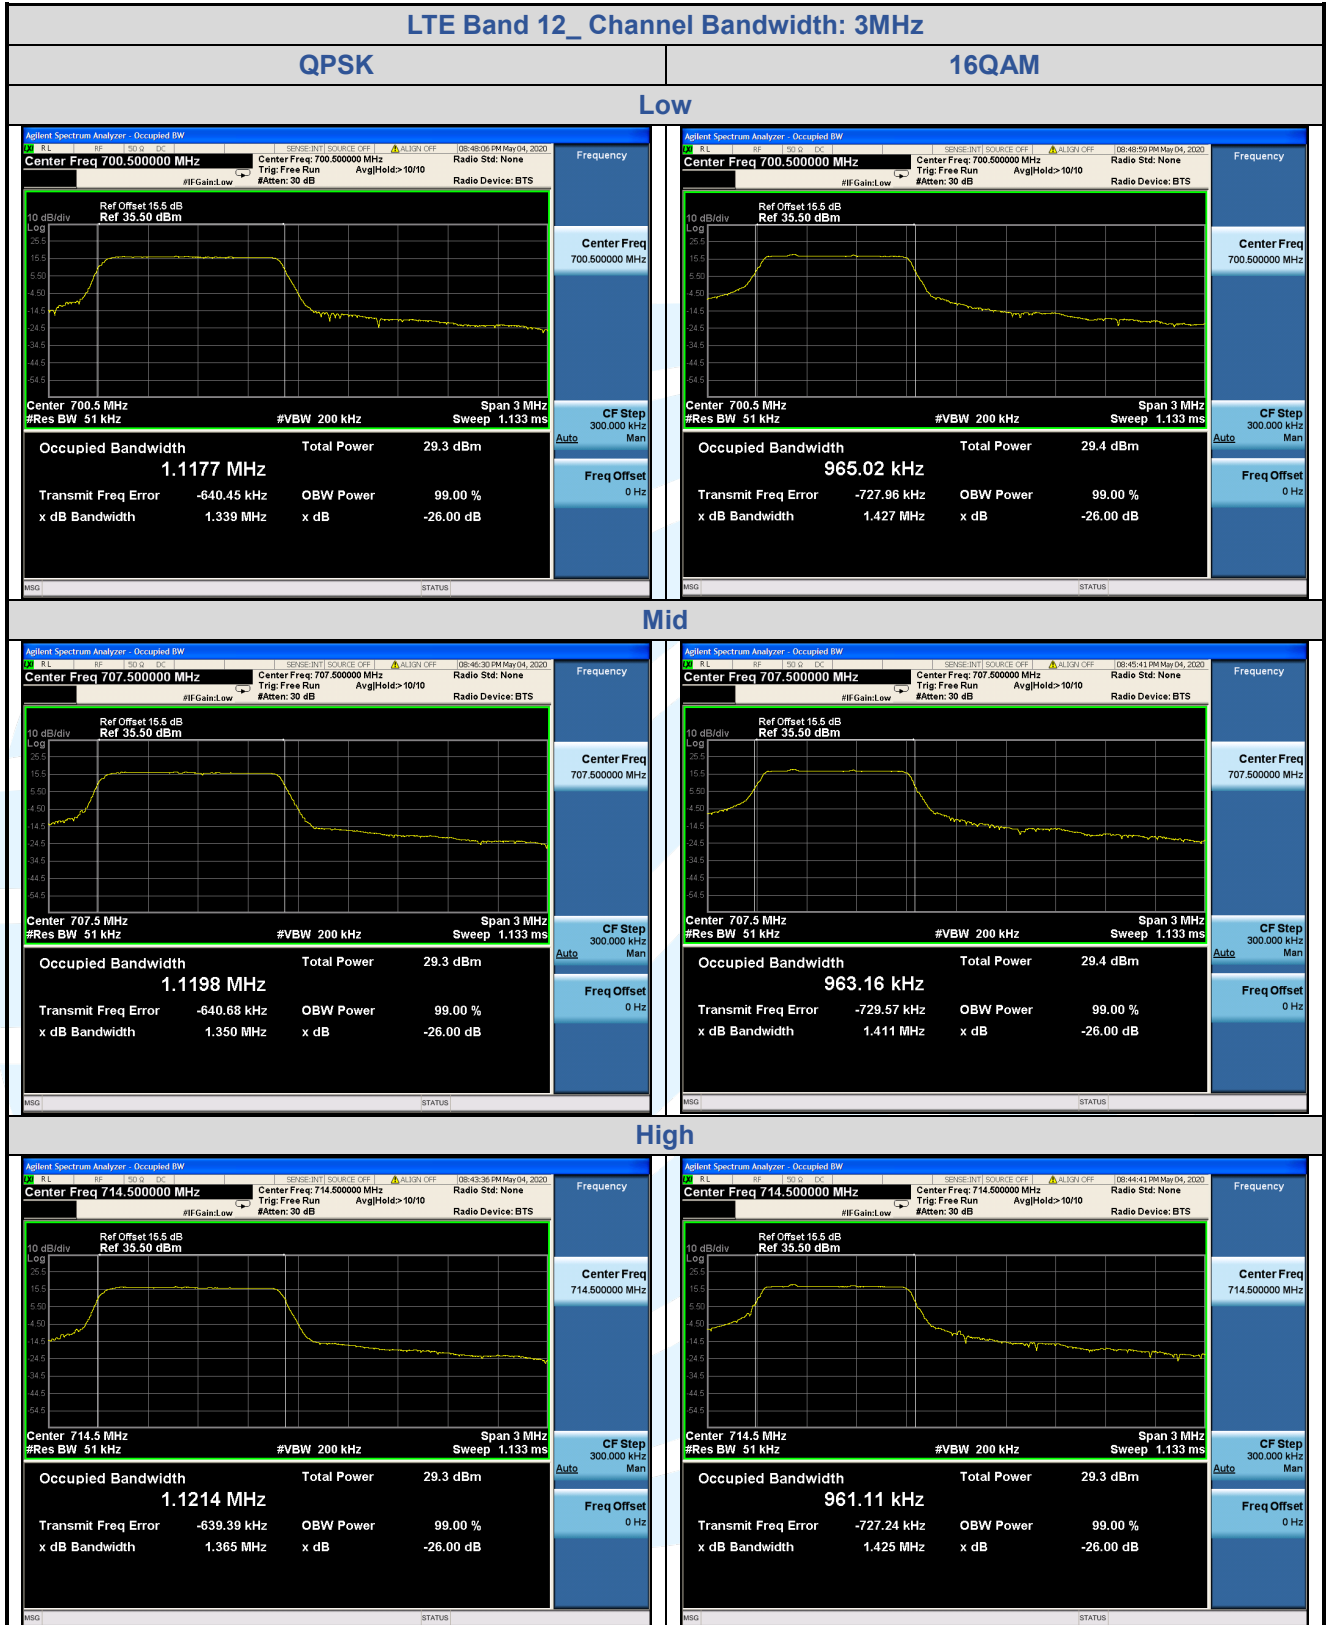

Shenzhen UnionTrust Quality and Technology Co., Ltd.

Address: 16/F, Block A, Building 6, Baoneng Science and Technology Park, Qingxiang Road No.1, Longhua New District, Shenzhen, China

Tel: +86-755-28230888

Fax: +86-755-28230886

E-mail: info@uttlab.com

[Http://www.uttlab.com](http://www.uttlab.com)

UTTR-RF-RSS4G-V1.0