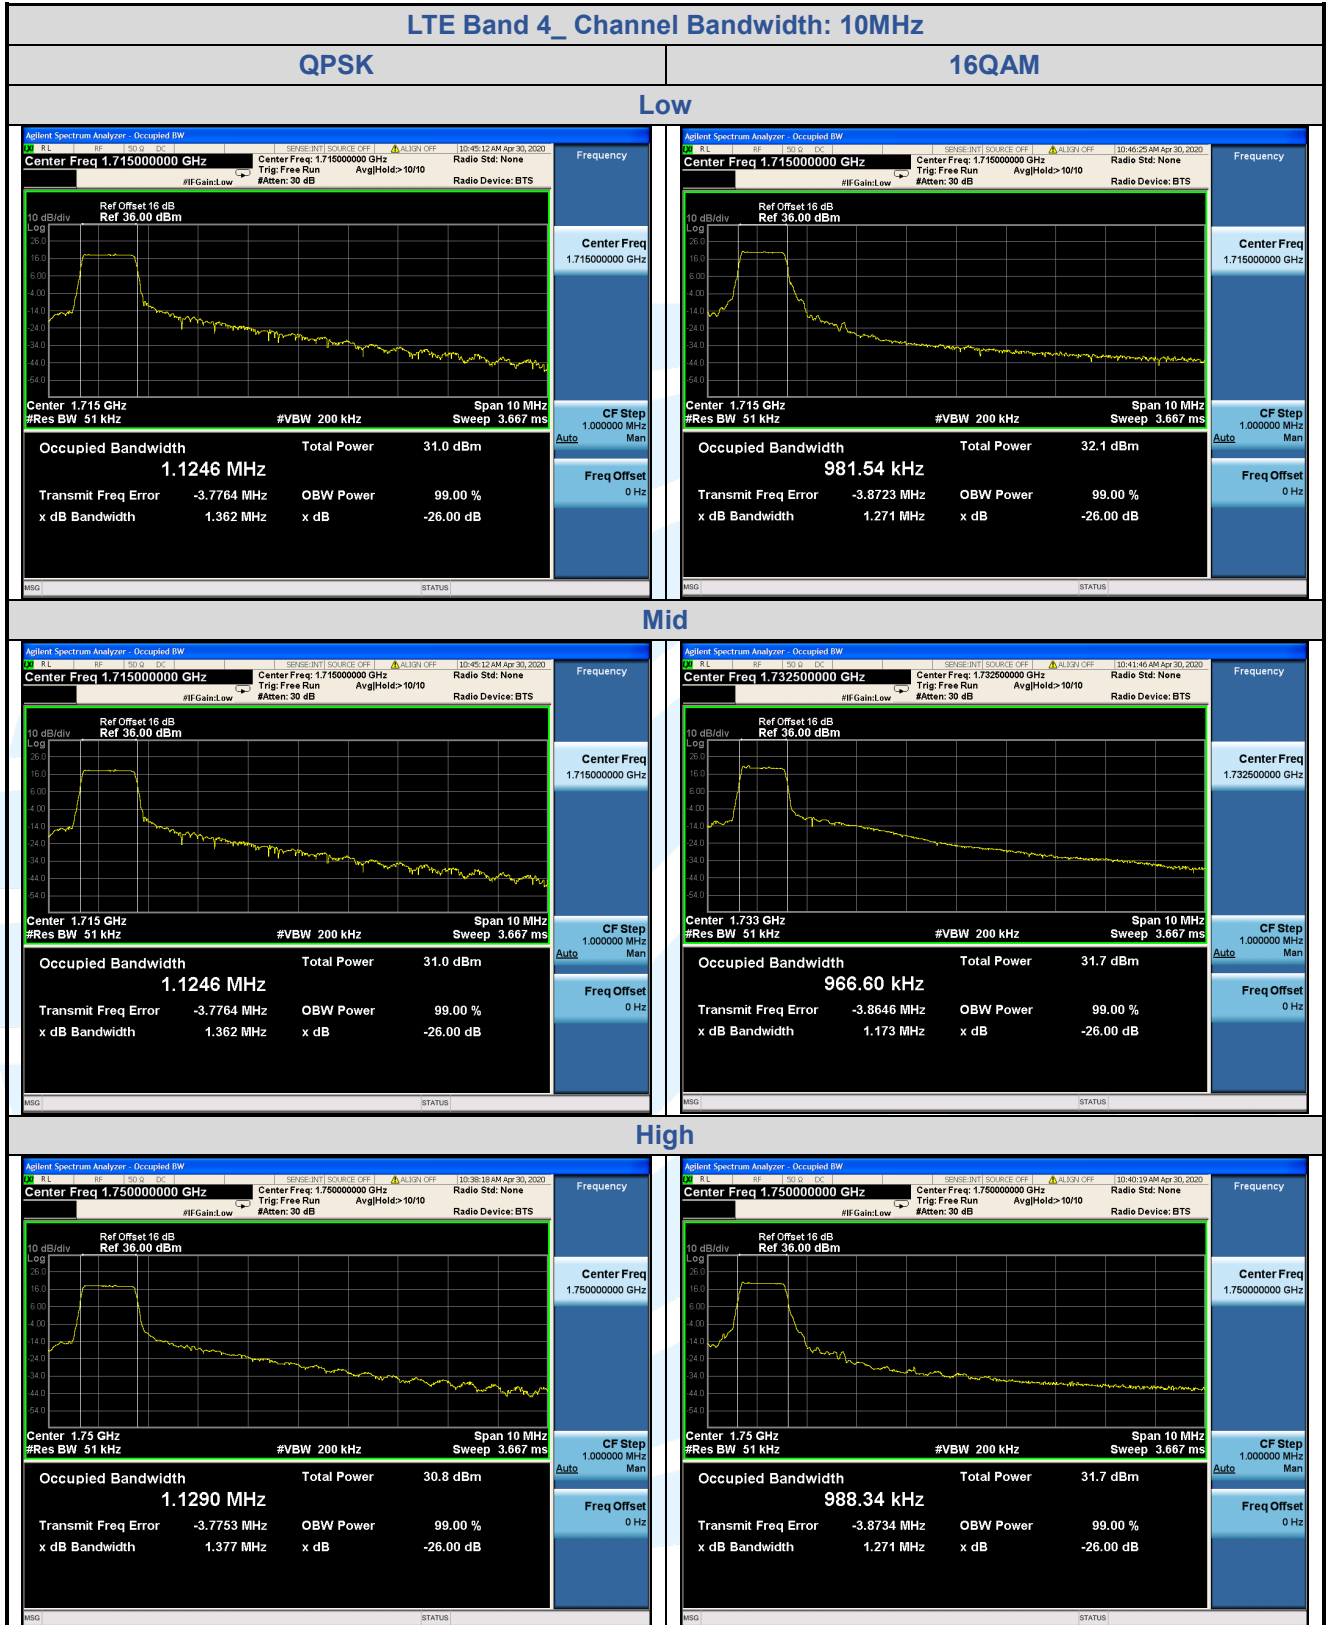

Shenzhen UnionTrust Quality and Technology Co., Ltd.

Address: 16/F, Block A, Building 6, Baoneng Science and Technology Park, Qingxiang Road No.1, Longhua New District, Shenzhen, China

Tel: +86-755-28230888

Fax: +86-755-28230886

E-mail: info@uttlab.com

[Http://www.uttlab.com](http://www.uttlab.com)

UTTR-RF-RSS4G-V1.0