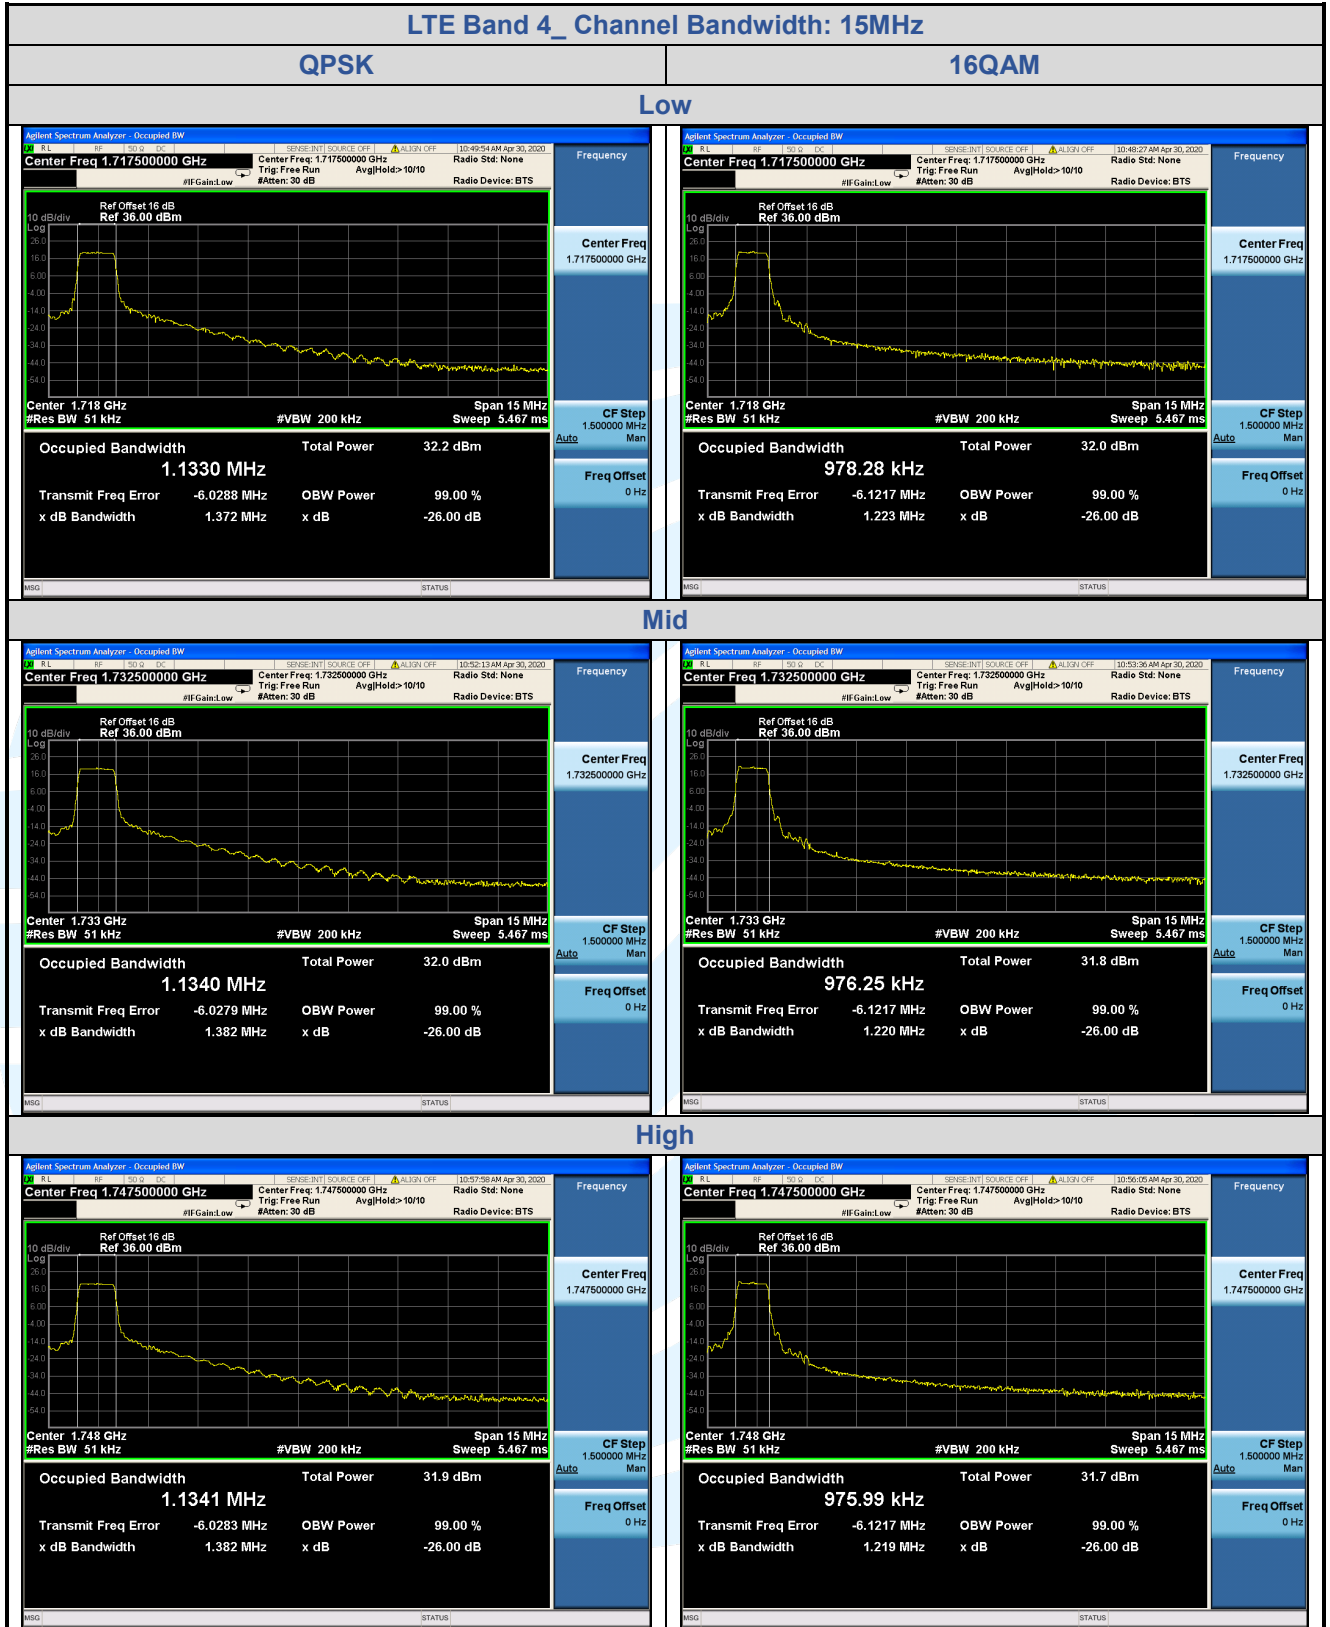

Shenzhen UnionTrust Quality and Technology Co., Ltd.

Address: 16/F, Block A, Building 6, Baoneng Science and Technology Park, Qingxiang Road No.1, Longhua New District, Shenzhen, China

Tel: +86-755-28230888

Fax: +86-755-28230886

E-mail: info@uttlab.com

[Http://www.uttlab.com](http://www.uttlab.com)

UTTR-RF-RSS4G-V1.0