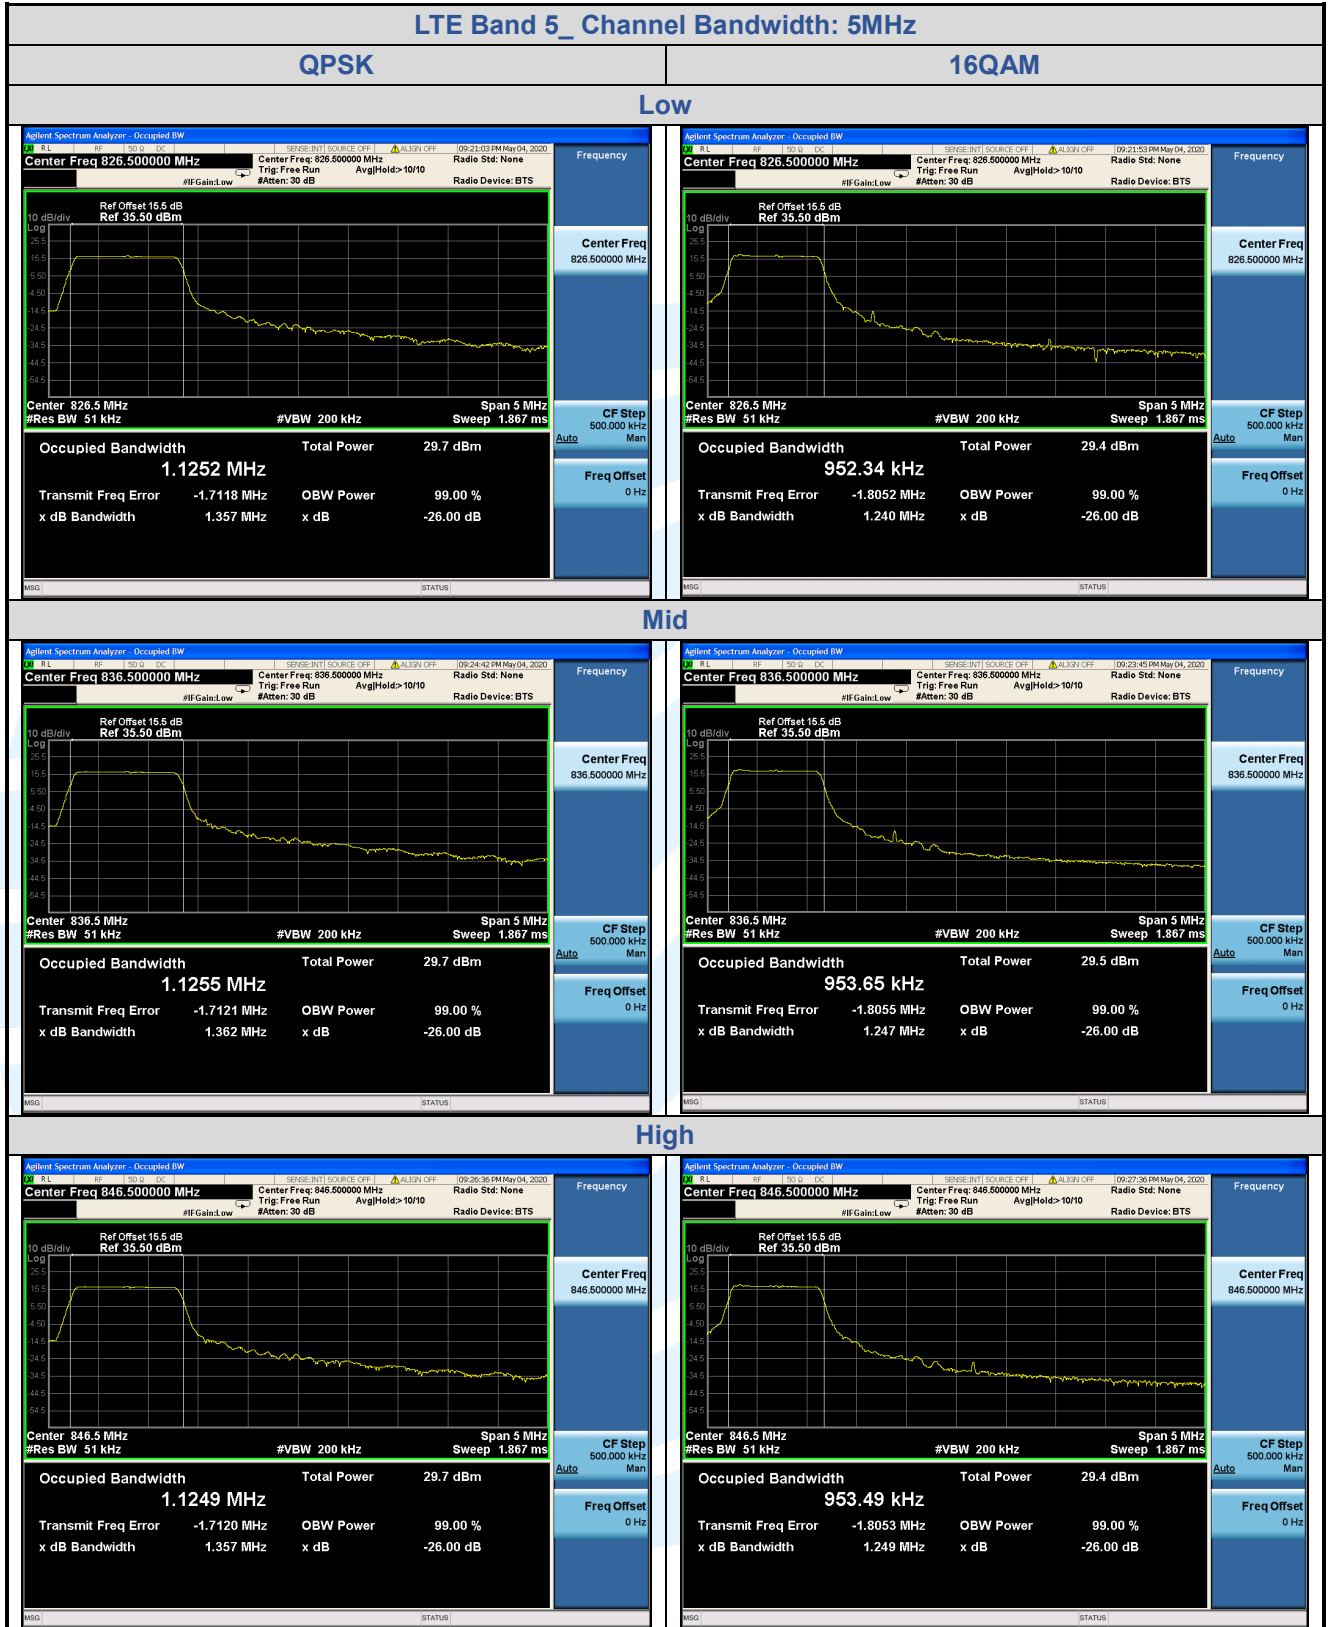

Shenzhen UnionTrust Quality and Technology Co., Ltd.

Address: 16/F, Block A, Building 6, Baoneng Science and Technology Park, Qingxiang Road No.1, Longhua New District, Shenzhen, China

Tel: +86-755-28230888

Fax: +86-755-28230886

E-mail: info@uttlab.com

[Http://www.uttlab.com](http://www.uttlab.com)

UTTR-RF-RSS4G-V1.0