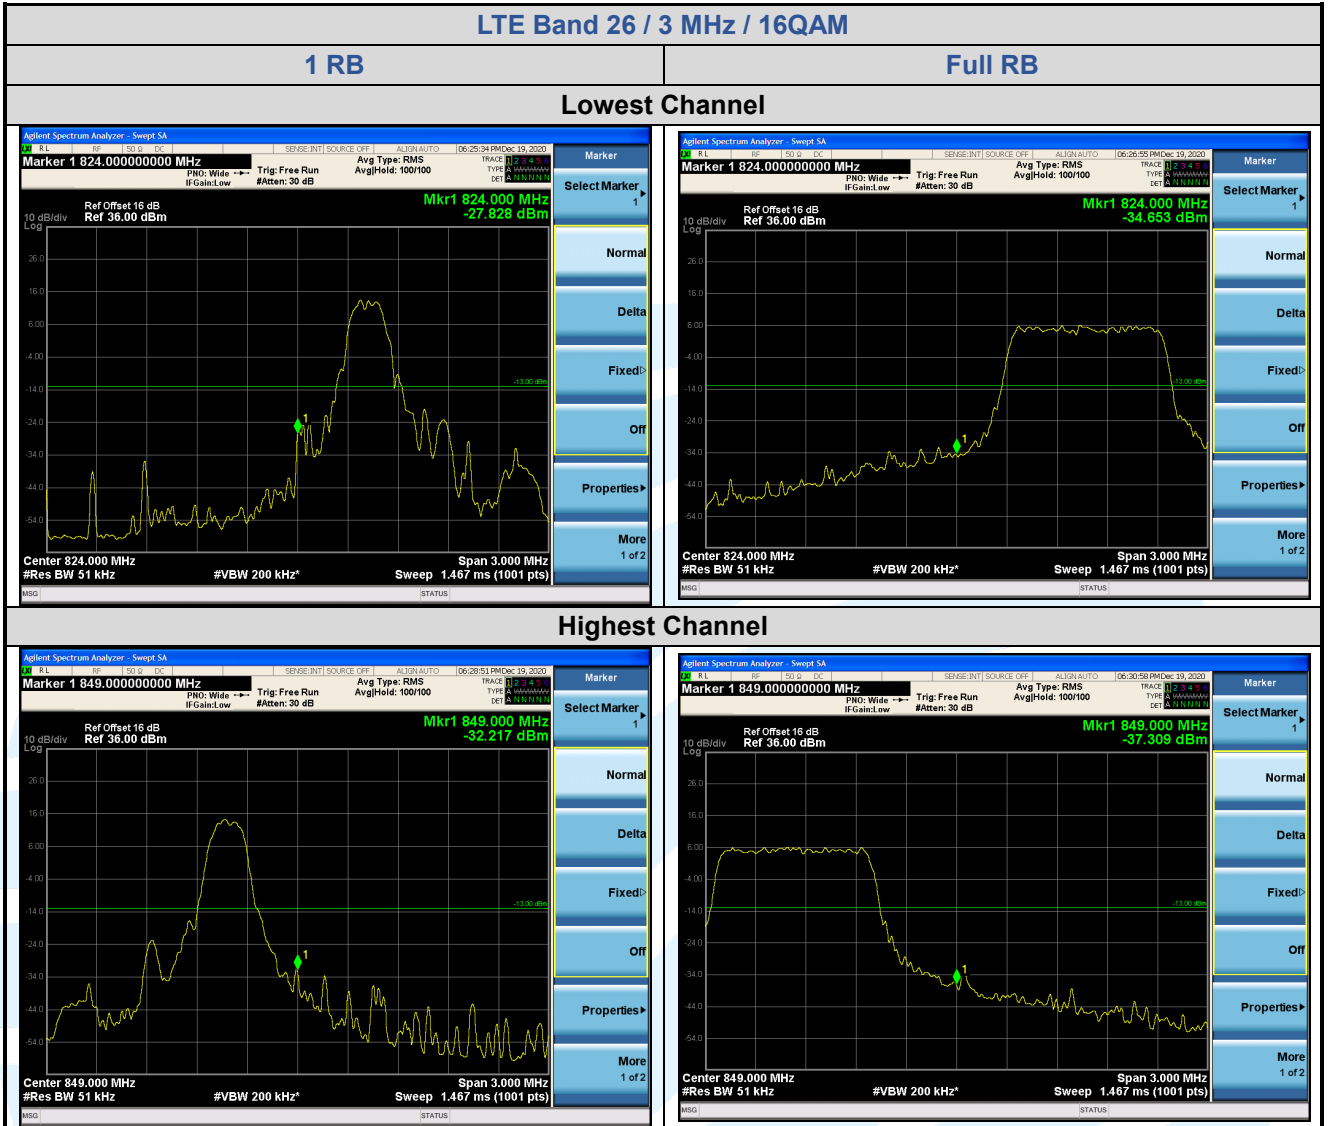

Shenzhen UnionTrust Quality and Technology Co., Ltd.

Address: Unit D/E of 9/F and 16/F, Block A, Building 6, Baoneng science and technology park, Longhua district, Shenzhen, China

Tel: +86-755-28230888

Fax: +86-755-28230886

E-mail: info@uttlab.com

[Http://www.uttlab.com](http://www.uttlab.com)

UTTR-RF-FCC4G-V1.1