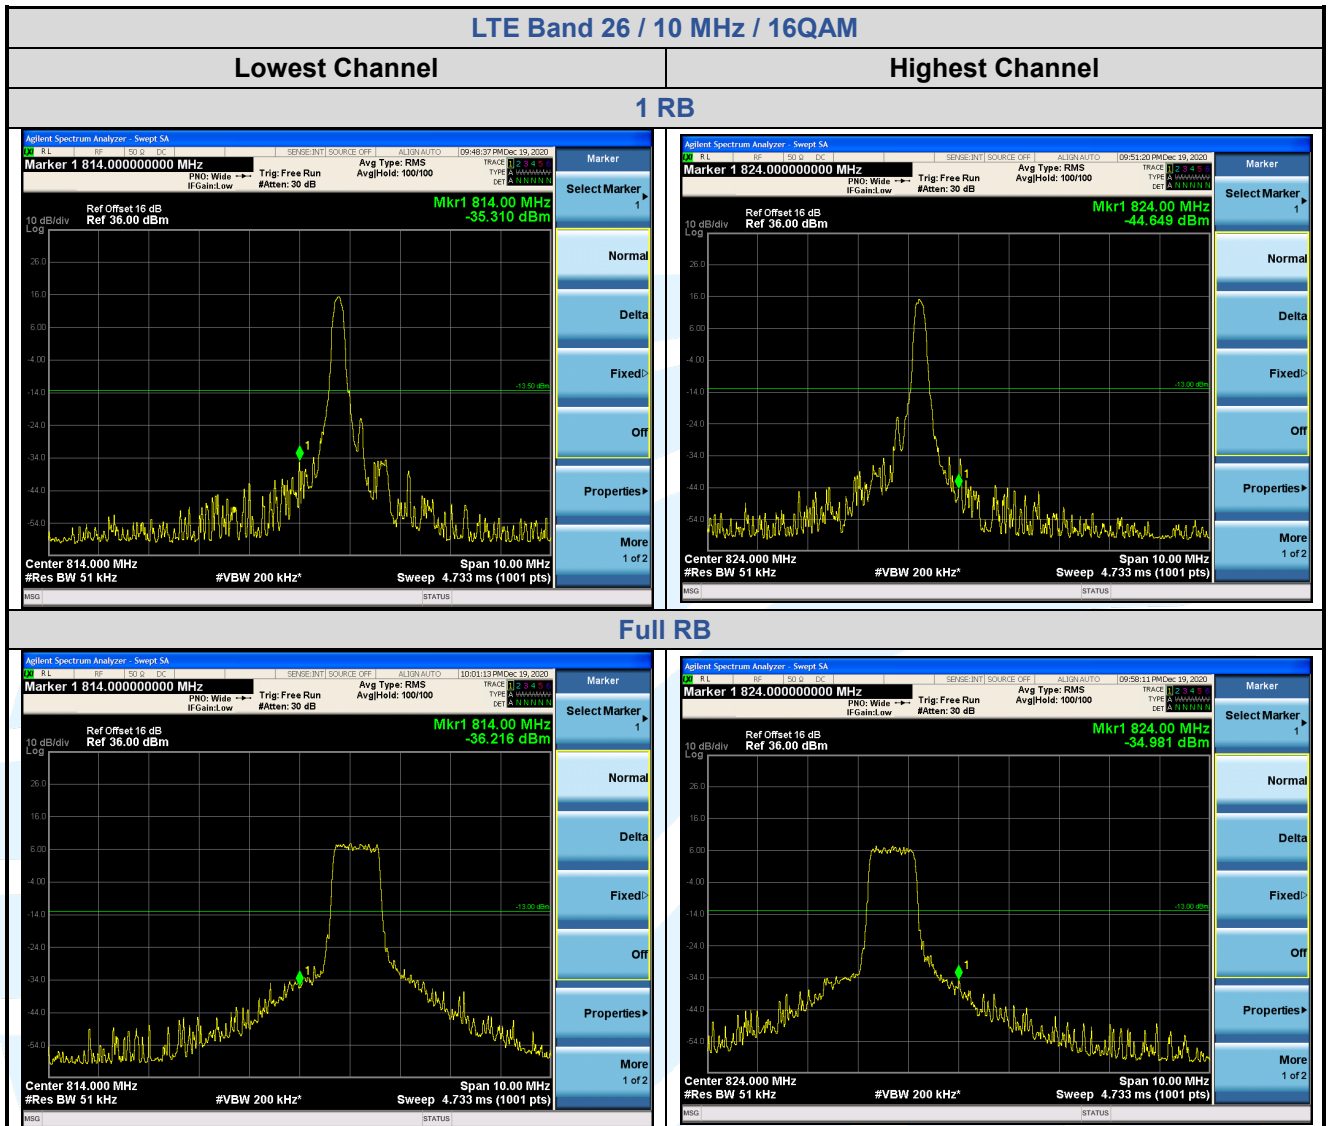

Shenzhen UnionTrust Quality and Technology Co., Ltd.

Address: Unit D/E of 9/F and 16/F, Block A, Building 6, Baoneng science and technology park, Longhua district, Shenzhen, China

Tel: +86-755-28230888

Fax: +86-755-28230886

E-mail: info@uttlab.com

[Http://www.uttlab.com](http://www.uttlab.com)

UTTR-RF-FCC4G-V1.1