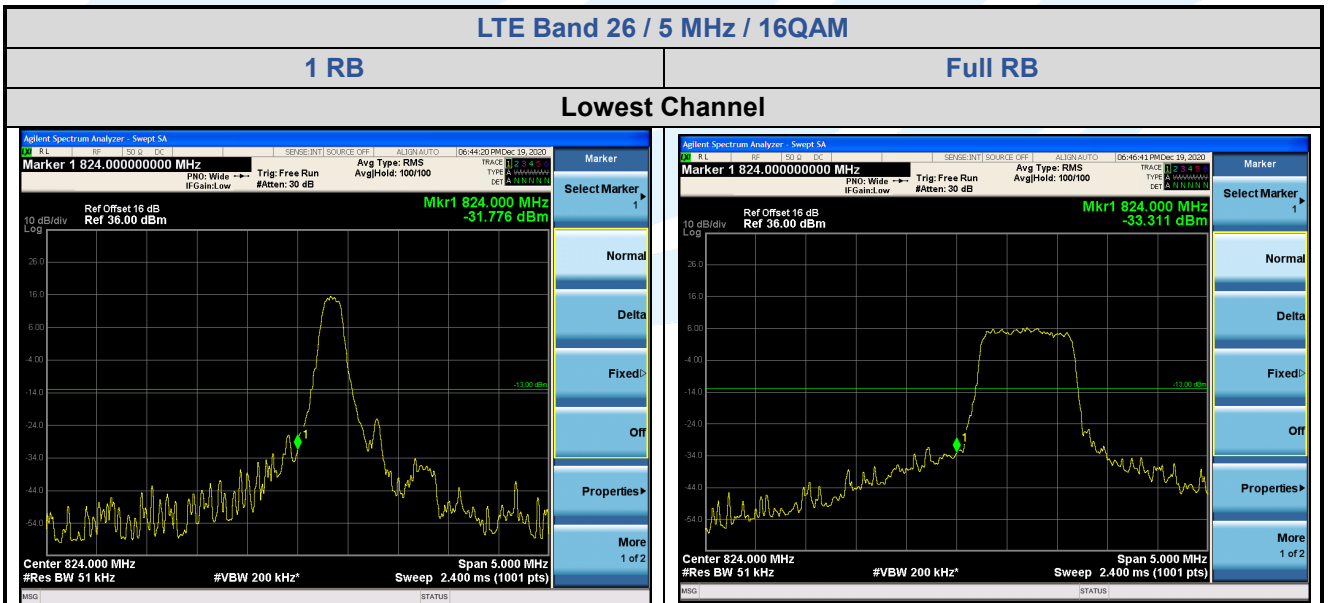

Shenzhen UnionTrust Quality and Technology Co., Ltd.

Address: Unit D/E of 9/F and 16/F, Block A, Building 6, Baoneng science and technology park, Longhua district, Shenzhen, China

Tel: +86-755-28230888

Fax: +86-755-28230886

E-mail: info@uttlab.com

[Http://www.uttlab.com](http://www.uttlab.com)

UTTR-RF-FCC4G-V1.1