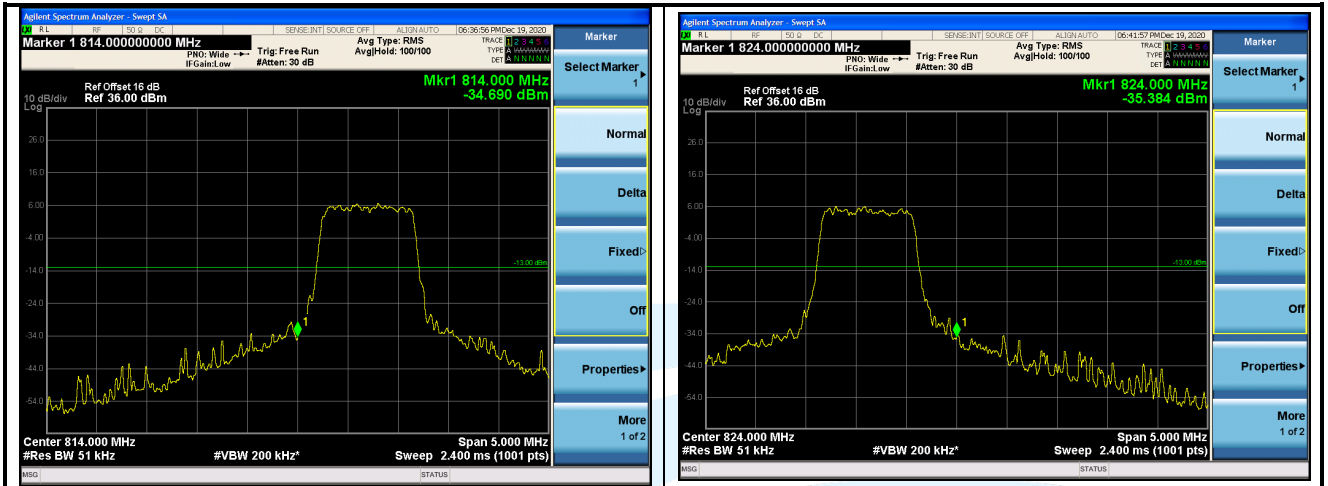

Highest Channel

1 RB

Full RB

Shenzhen UnionTrust Quality and Technology Co., Ltd.

Address: Unit D/E of 9/F and 16/F, Block A, Building 6, Baoneng science and technology park, Longhua district, Shenzhen, China