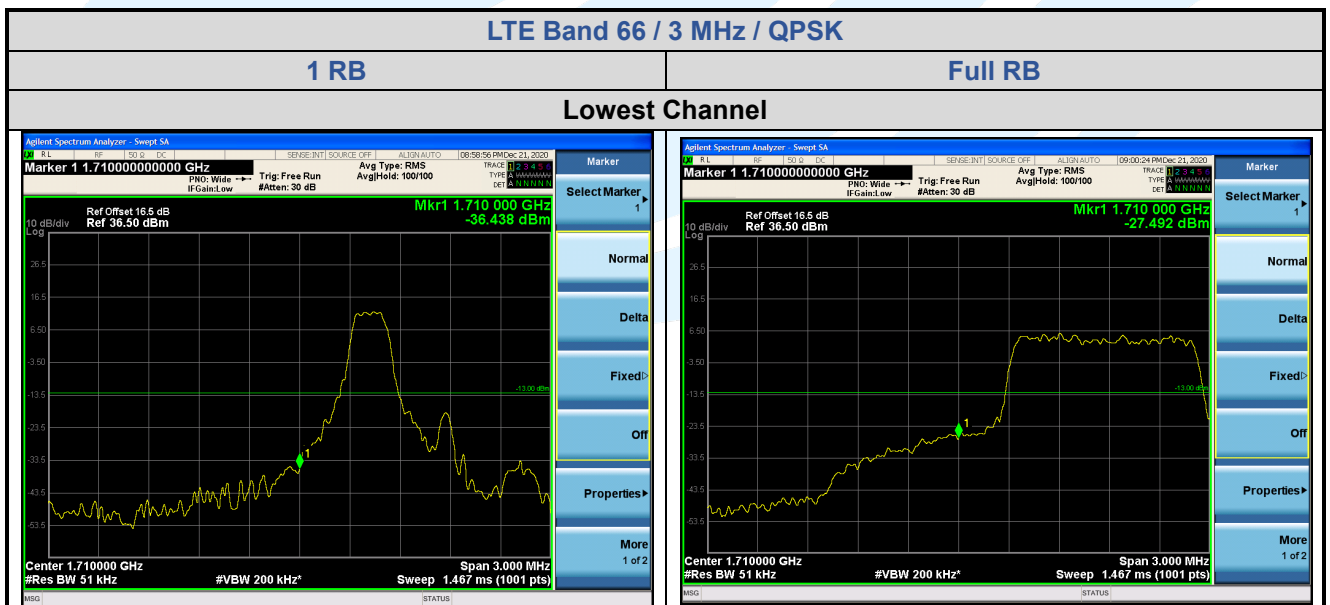

Tel: +86-755-28230888

Fax: +86-755-28230886

E-mail: info@uttlab.com

[Http://www.uttlab.com](http://www.uttlab.com)

UTTR-RF-FCC4G-V1.1

5.6.10 LTE Band 66

Shenzhen UnionTrust Quality and Technology Co., Ltd.

Address: Unit D/E of 9/F and 16/F, Block A, Building 6, Baoneng science and technology park, Longhua district, Shenzhen, China