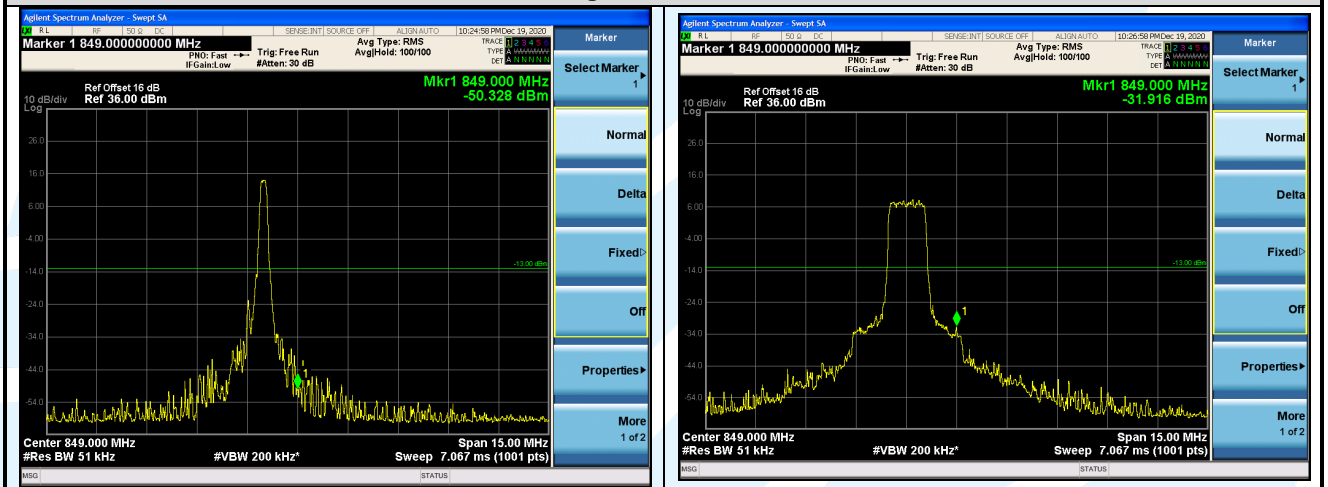

Highest Channel

LTE Band 26 / 1.4 MHz / 16QAM

1 RB

Full RB

Lowest Channel

Highest Channel

Shenzhen UnionTrust Quality and Technology Co., Ltd.

Address: Unit D/E of 9/F and 16/F, Block A, Building 6, Baoneng science and technology park, Longhua district, Shenzhen, China