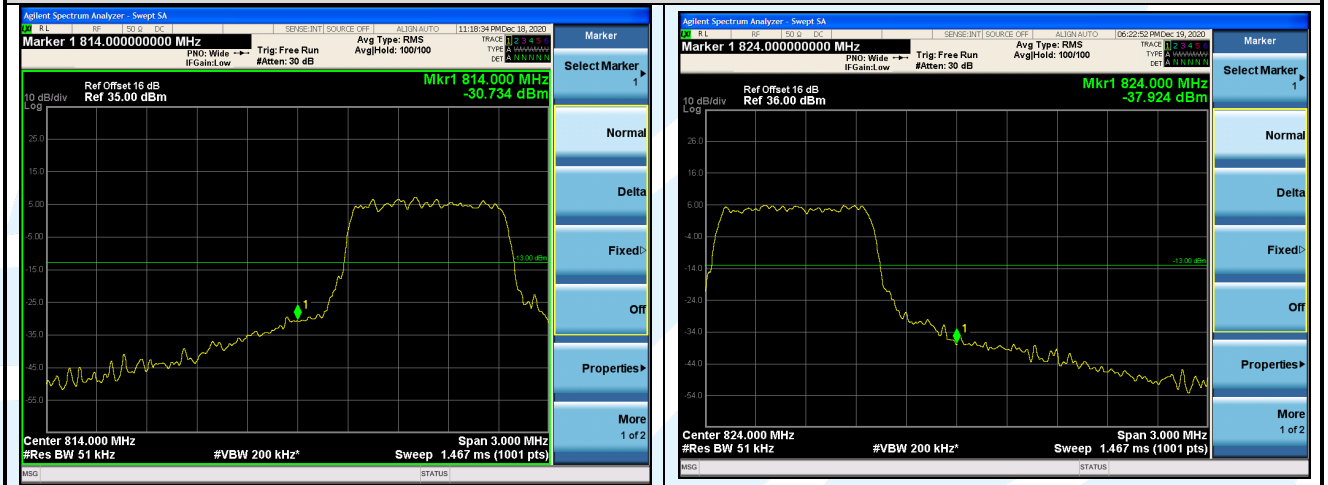

Full RB

LTE Band 26 / 5 MHz / 16QAM

Lowest Channel

Highest Channel

1 RB

Full RB