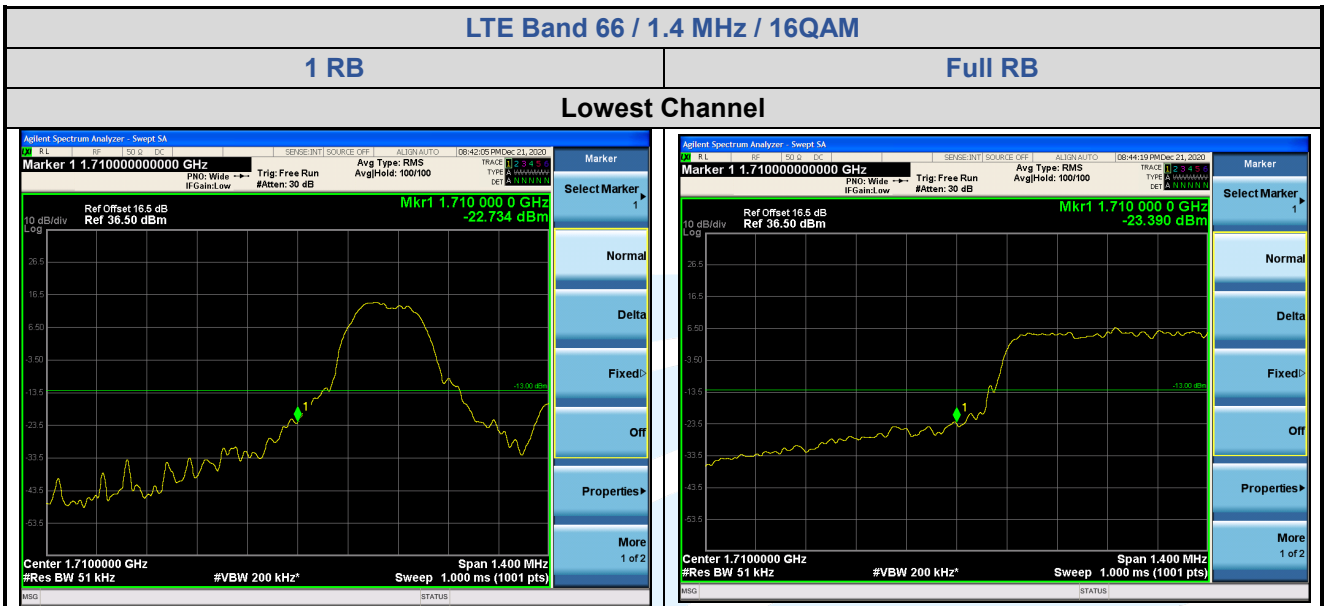

Tel: +86-755-28230888

Fax: +86-755-28230886

E-mail: info@uttlab.com

[Http://www.uttlab.com](http://www.uttlab.com)

UTTR-RF-FCC4G-V1.1

Shenzhen UnionTrust Quality and Technology Co., Ltd.

Address: Unit D/E of 9/F and 16/F, Block A, Building 6, Baoneng science and technology park, Longhua district, Shenzhen, China