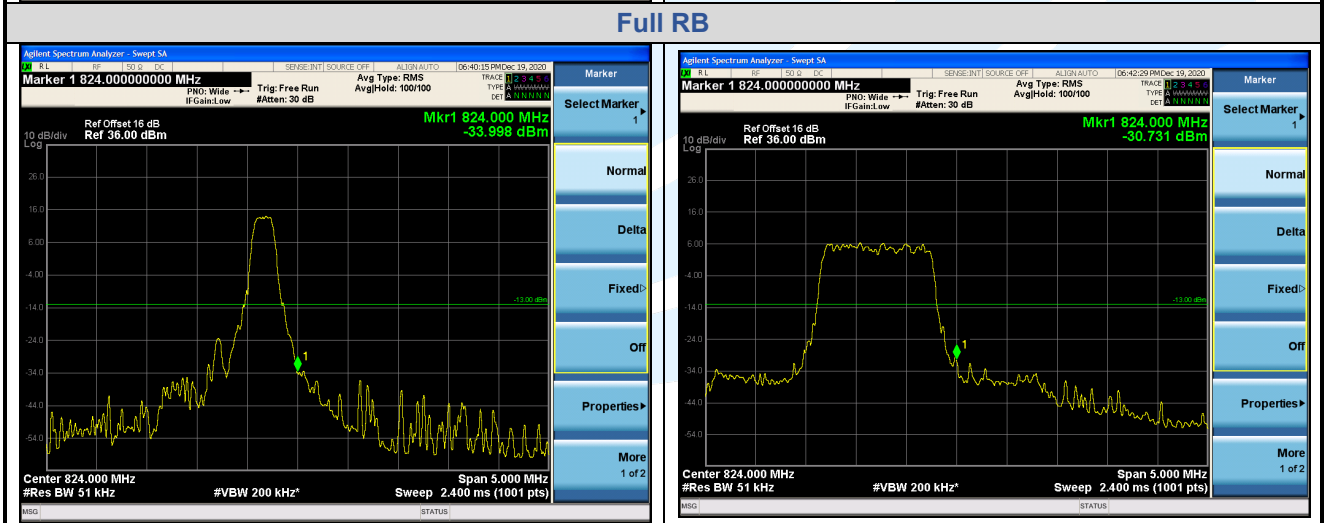

Shenzhen UnionTrust Quality and Technology Co., Ltd.

Address: Unit D/E of 9/F and 16/F, Block A, Building 6, Baoneng science and technology park, Longhua district, Shenzhen, China

Tel: +86-755-28230888

Fax: +86-755-28230886

E-mail: info@uttlab.com

[Http://www.uttlab.com](http://www.uttlab.com)

UTTR-RF-FCC4G-V1.1