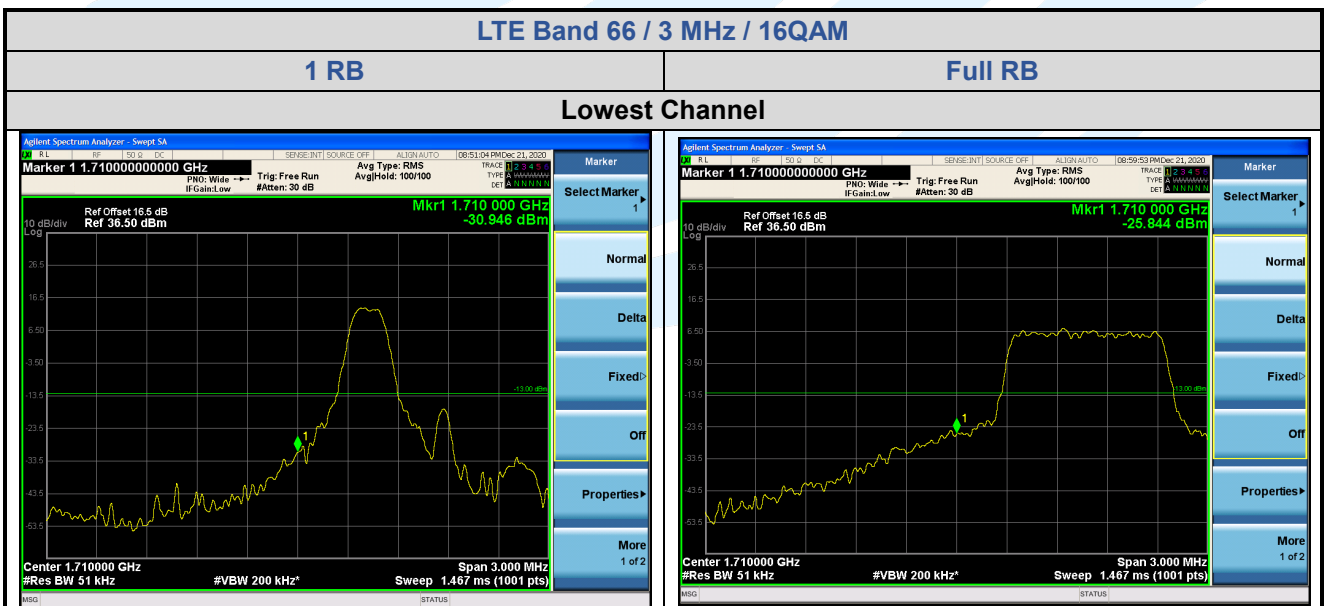

Shenzhen UnionTrust Quality and Technology Co., Ltd.

Address: Unit D/E of 9/F and 16/F, Block A, Building 6, Baoneng science and technology park, Longhua district, Shenzhen, China

Tel: +86-755-28230888

Fax: +86-755-28230886

E-mail: info@uttlab.com

[Http://www.uttlab.com](http://www.uttlab.com)

UTTR-RF-FCC4G-V1.1