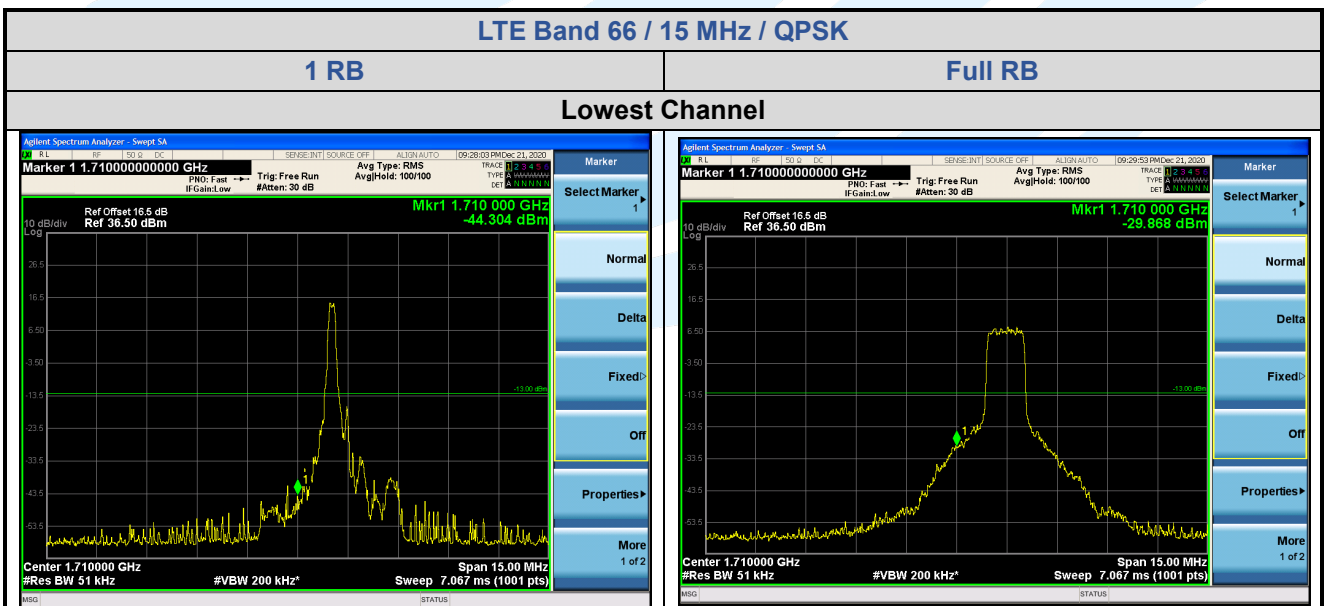

Shenzhen UnionTrust Quality and Technology Co., Ltd.

Address: Unit D/E of 9/F and 16/F, Block A, Building 6, Baoneng science and technology park, Longhua district, Shenzhen, China

Tel: +86-755-28230888

Fax: +86-755-28230886

E-mail: info@uttlab.com

[Http://www.uttlab.com](http://www.uttlab.com)

UTTR-RF-FCC4G-V1.1