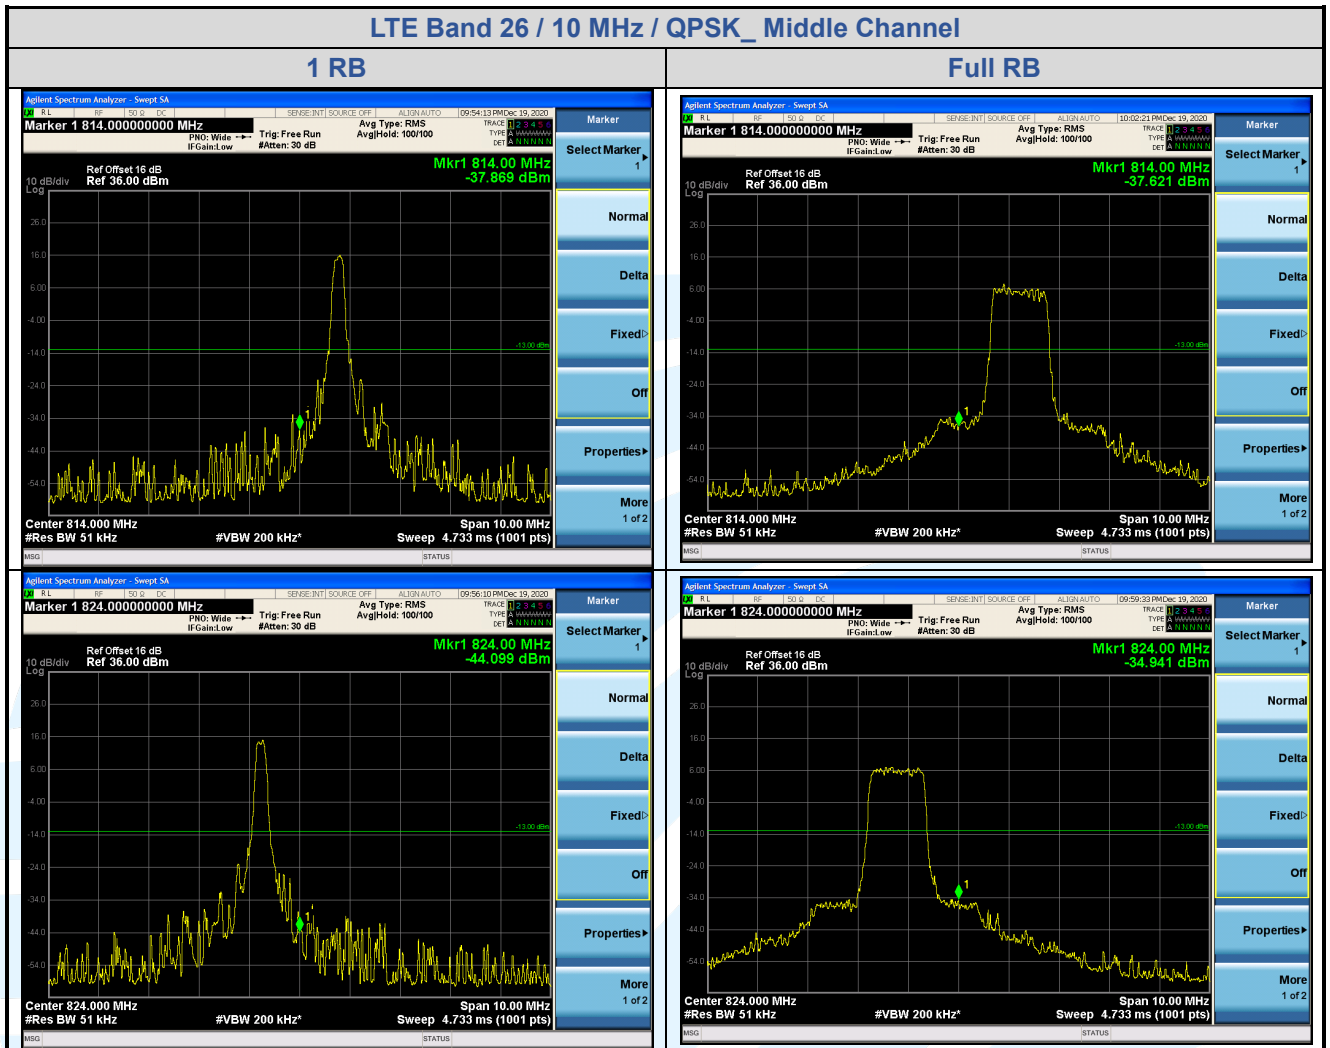

Shenzhen UnionTrust Quality and Technology Co., Ltd.

Address: Unit D/E of 9/F and 16/F, Block A, Building 6, Baoneng science and technology park, Longhua district, Shenzhen, China

Tel: +86-755-28230888

Fax: +86-755-28230886

E-mail: info@uttlab.com

[Http://www.uttlab.com](http://www.uttlab.com)

UTTR-RF-FCC4G-V1.1