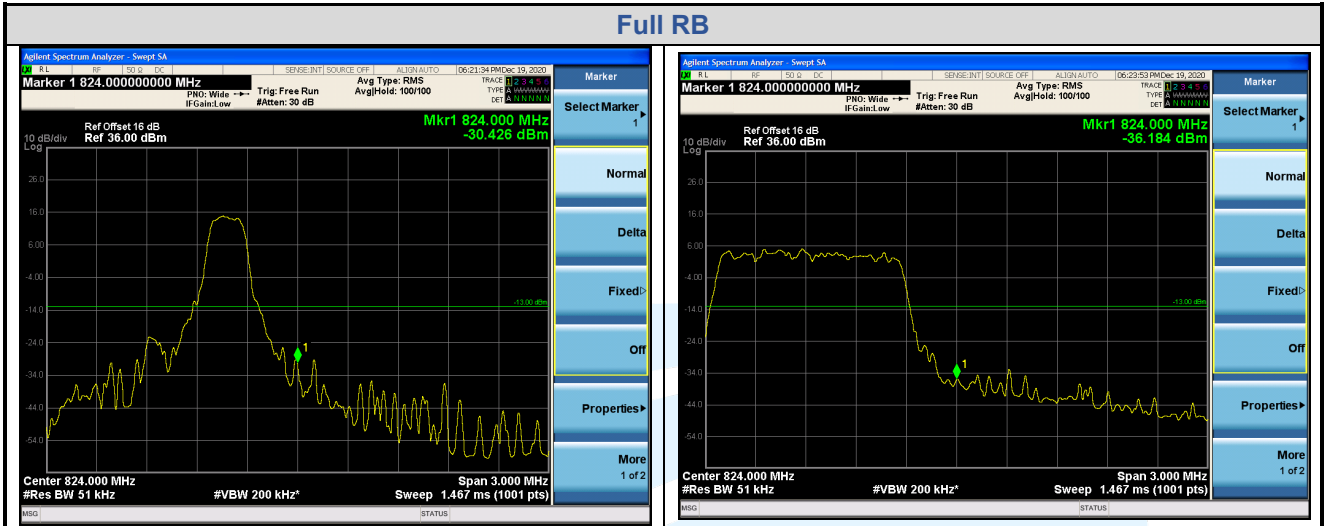

Shenzhen UnionTrust Quality and Technology Co., Ltd.

Address: Unit D/E of 9/F and 16/F, Block A, Building 6, Baoneng science and technology park, Longhua district, Shenzhen, China

Tel: +86-755-28230888

Fax: +86-755-28230886

E-mail: info@uttlab.com

[Http://www.uttlab.com](http://www.uttlab.com)

UTTR-RF-FCC4G-V1.1