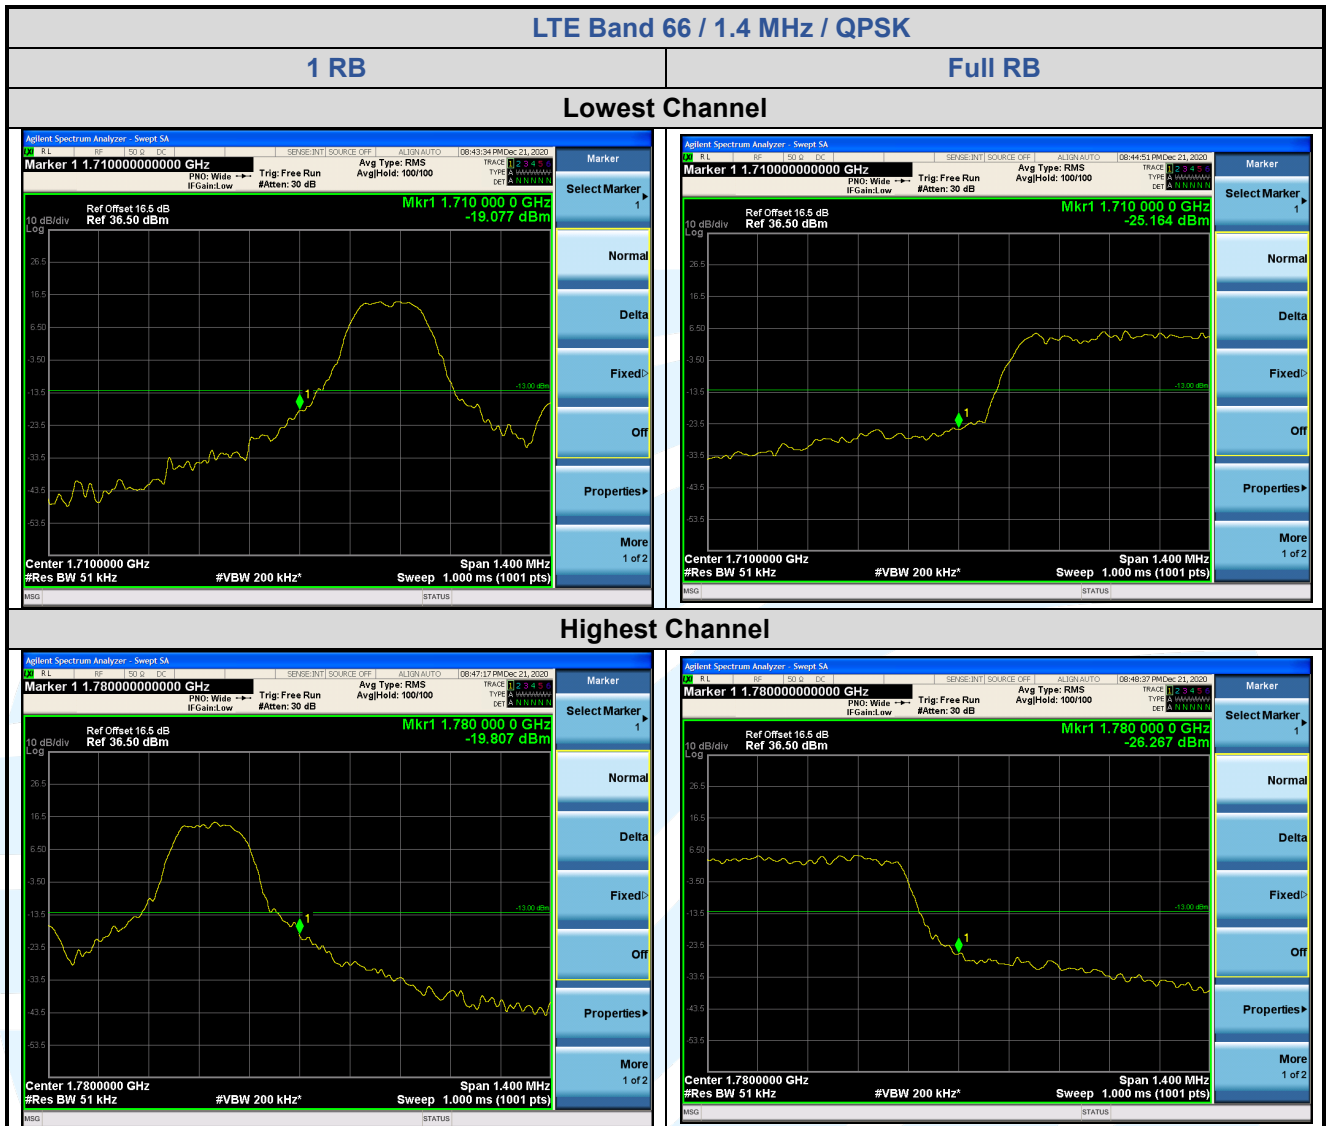

Tel: +86-755-28230888

Fax: +86-755-28230886

E-mail: info@uttlab.com

[Http://www.uttlab.com](http://www.uttlab.com)

UTTR-RF-FCC4G-V1.1

5.6.10 LTE Band 66

Shenzhen UnionTrust Quality and Technology Co., Ltd.

Address: Unit D/E of 9/F and 16/F, Block A, Building 6, Baoneng science and technology park, Longhua district, Shenzhen, China