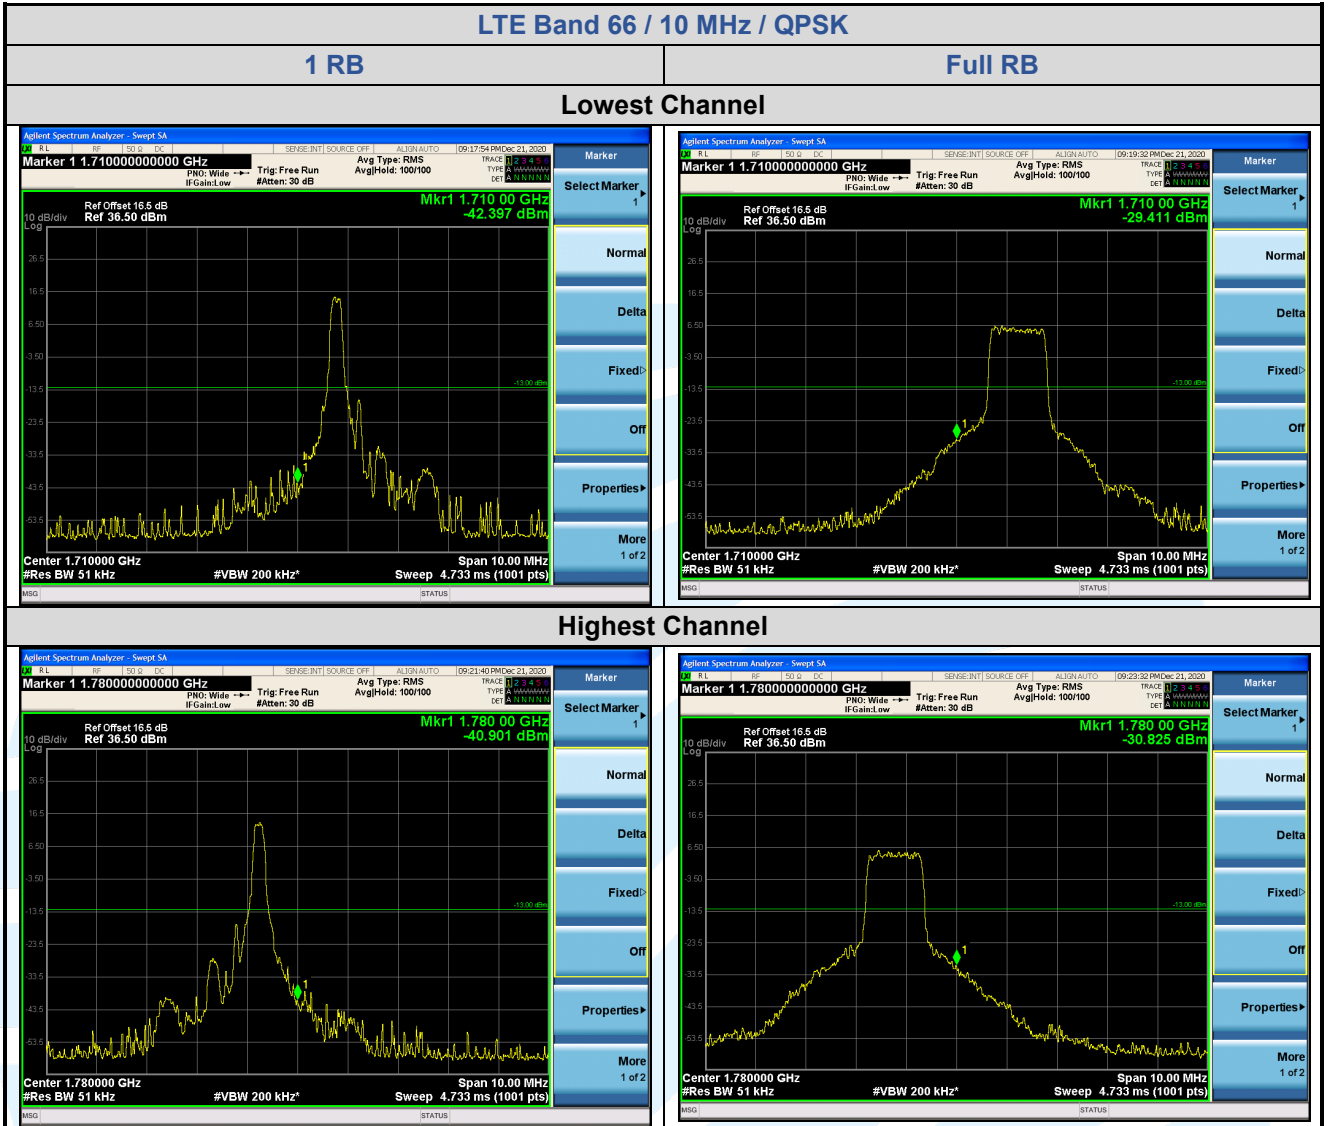

Shenzhen UnionTrust Quality and Technology Co., Ltd.

Address: Unit D/E of 9/F and 16/F, Block A, Building 6, Baoneng science and technology park, Longhua district, Shenzhen, China

Tel: +86-755-28230888

Fax: +86-755-28230886

E-mail: info@uttlab.com

[Http://www.uttlab.com](http://www.uttlab.com)

UTTR-RF-FCC4G-V1.1