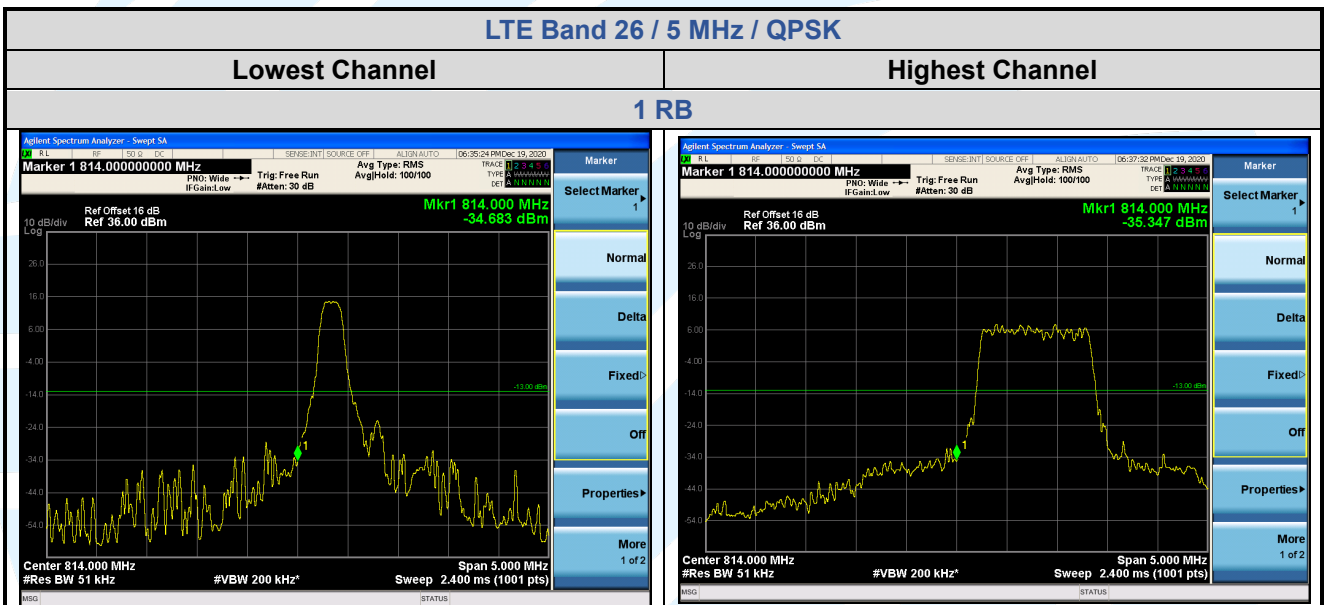

Shenzhen UnionTrust Quality and Technology Co., Ltd.

Address: Unit D/E of 9/F and 16/F, Block A, Building 6, Baoneng science and technology park, Longhua district, Shenzhen, China

Tel: +86-755-28230888

Fax: +86-755-28230886

E-mail: info@uttlab.com

[Http://www.uttlab.com](http://www.uttlab.com)

UTTR-RF-FCC4G-V1.1