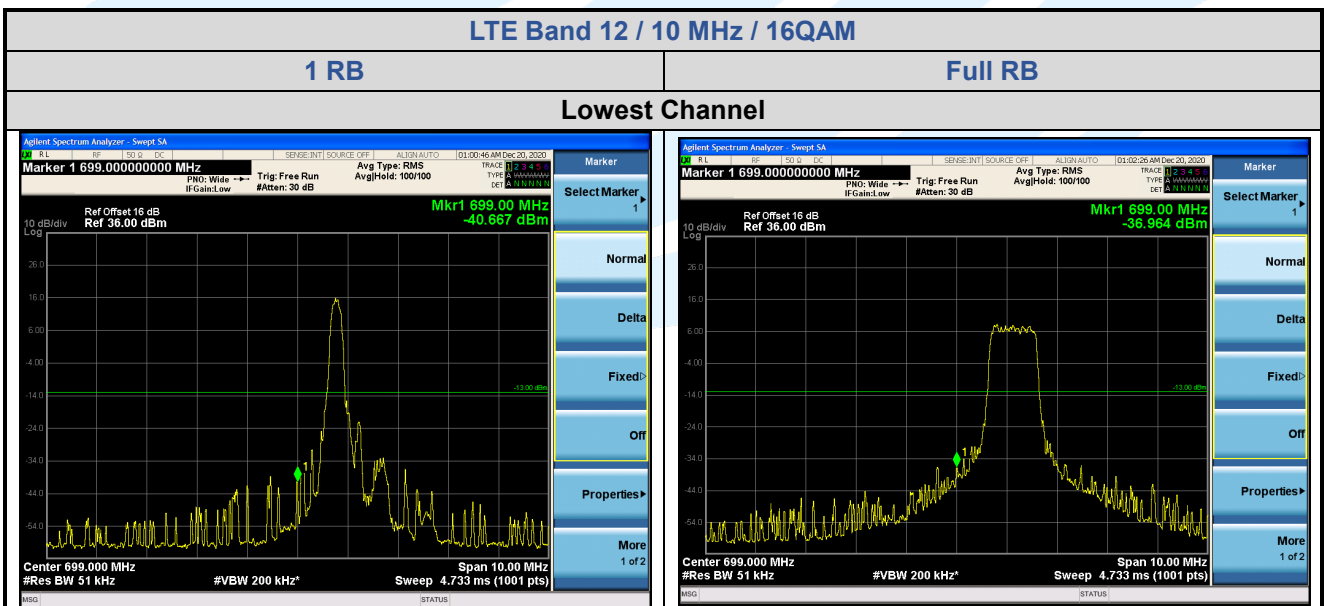

Shenzhen UnionTrust Quality and Technology Co., Ltd.

Address: Unit D/E of 9/F and 16/F, Block A, Building 6, Baoneng science and technology park, Longhua district, Shenzhen, China

Tel: +86-755-28230888

Fax: +86-755-28230886

E-mail: info@uttlab.com

[Http://www.uttlab.com](http://www.uttlab.com)

UTTR-RF-FCC4G-V1.1