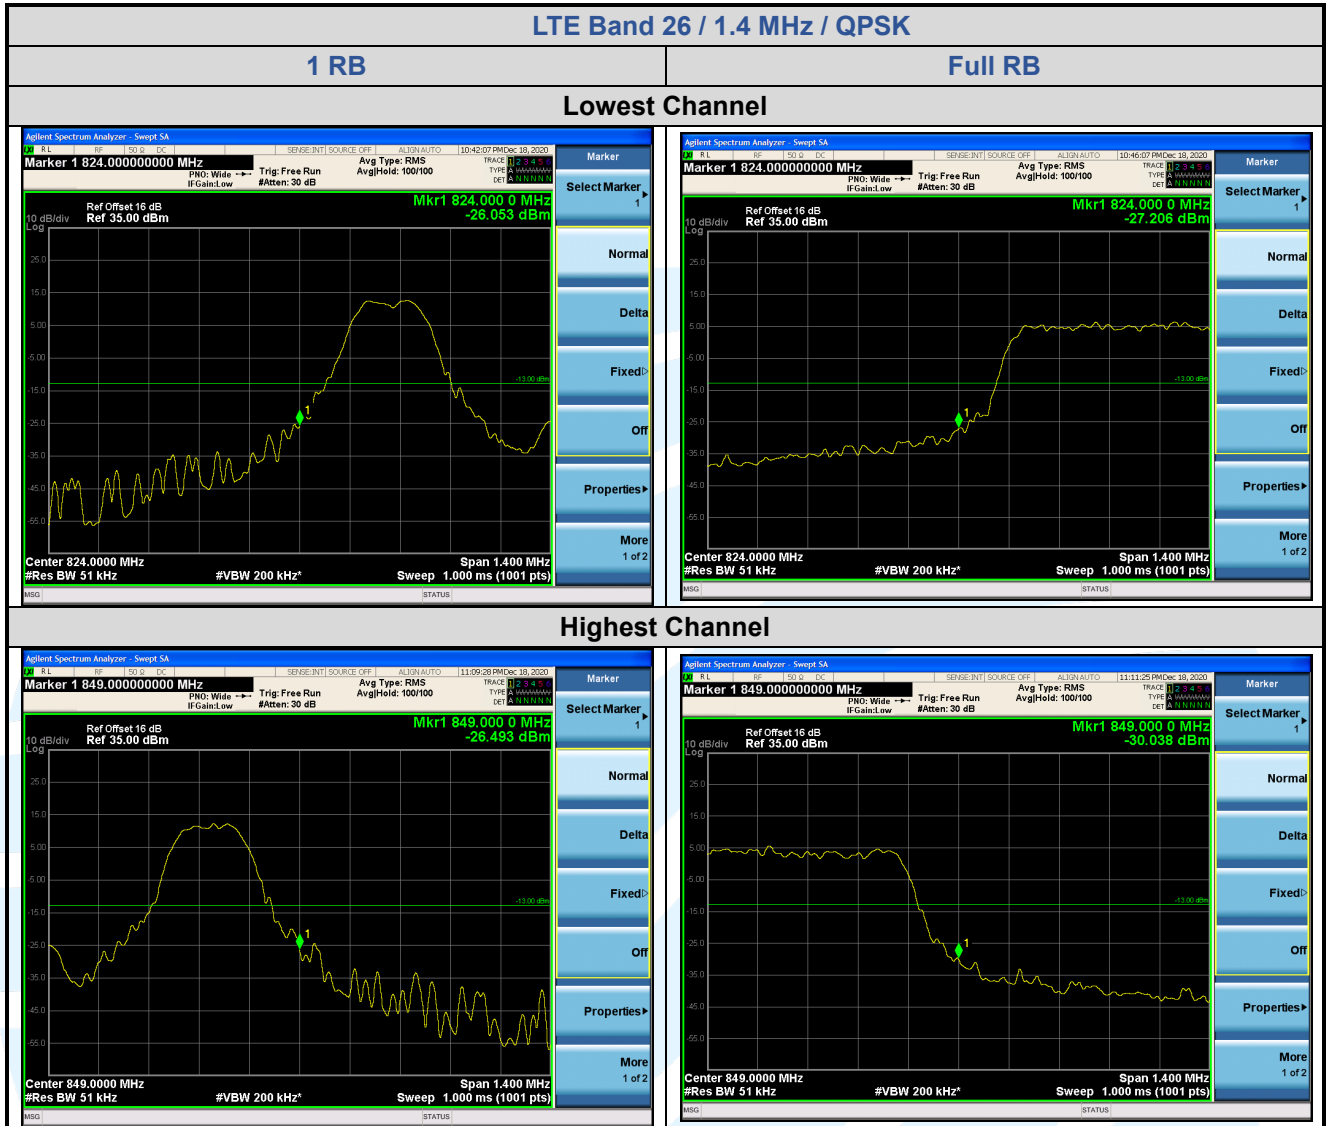

Fax: +86-755-28230886

E-mail: info@uttlab.com

[Http://www.uttlab.com](http://www.uttlab.com)

UTTR-RF-FCC4G-V1.1

5.6.8 LTE Band 26

Shenzhen UnionTrust Quality and Technology Co., Ltd.

Address: Unit D/E of 9/F and 16/F, Block A, Building 6, Baoneng science and technology park, Longhua district, Shenzhen, China