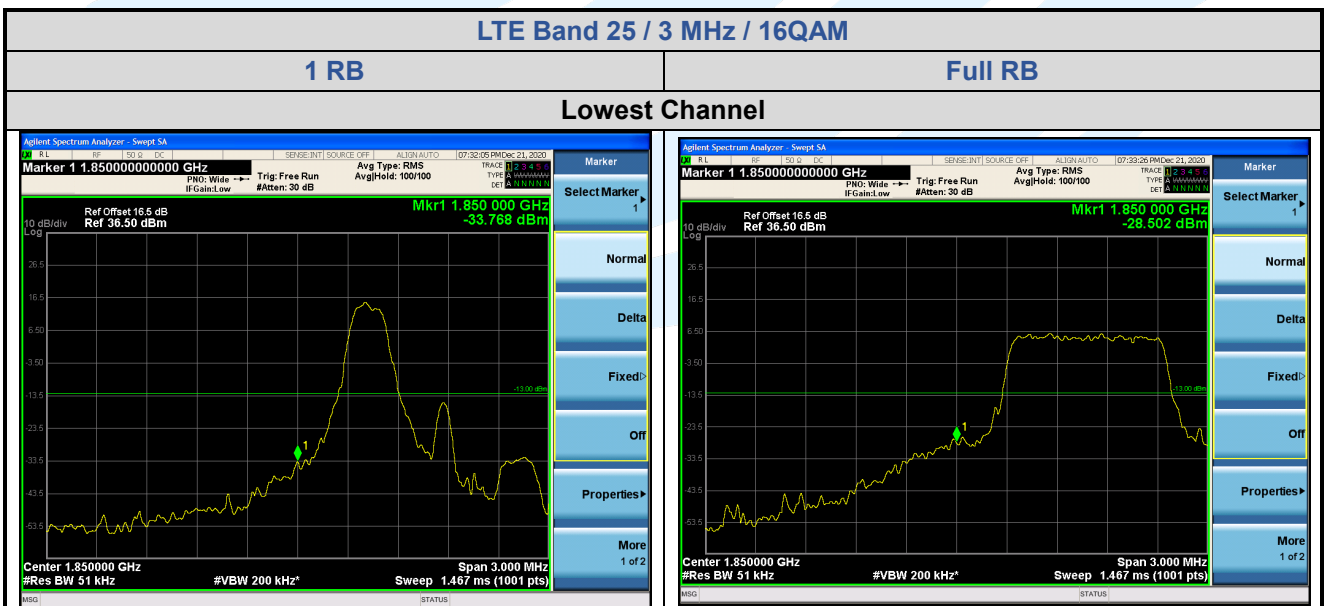

Shenzhen UnionTrust Quality and Technology Co., Ltd.

Address: Unit D/E of 9/F and 16/F, Block A, Building 6, Baoneng science and technology park, Longhua district, Shenzhen, China

Tel: +86-755-28230888

Fax: +86-755-28230886

E-mail: info@uttlab.com

[Http://www.uttlab.com](http://www.uttlab.com)

UTTR-RF-FCC4G-V1.1