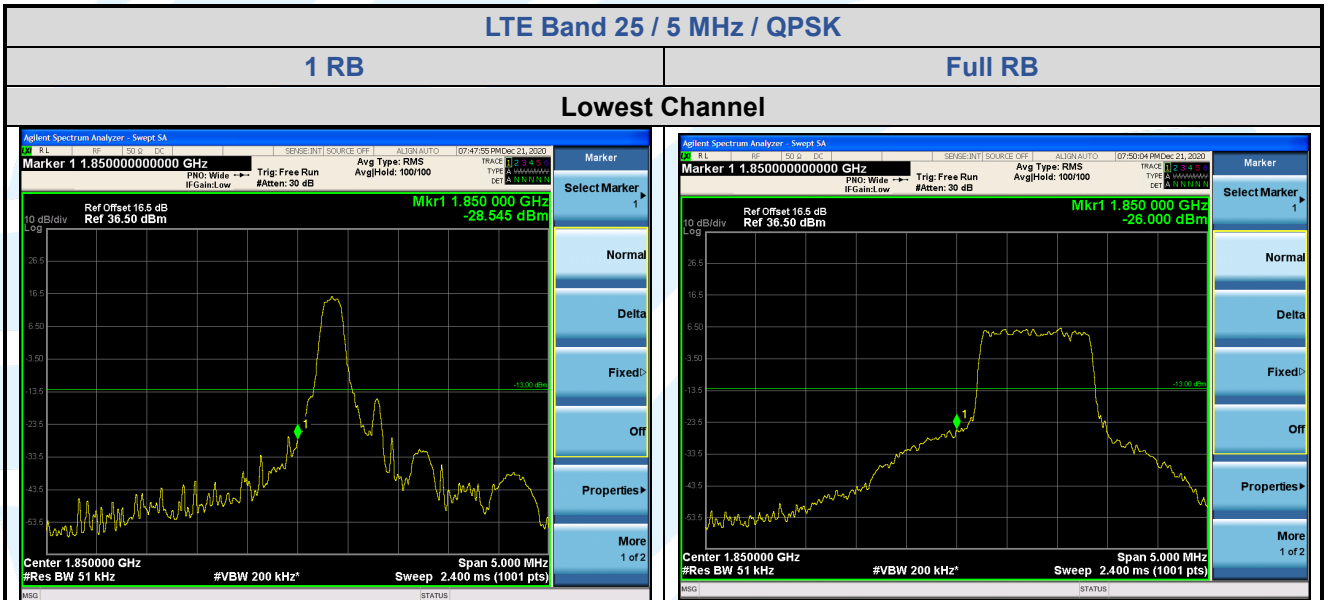

Highest Channel

LTE Band 25 / 3 MHz / QPSK	
1 RB	Full RB

Lowest Channel

Shenzhen UnionTrust Quality and Technology Co., Ltd.

Address: Unit D/E of 9/F and 16/F, Block A, Building 6, Baoneng science and technology park, Longhua district, Shenzhen, China