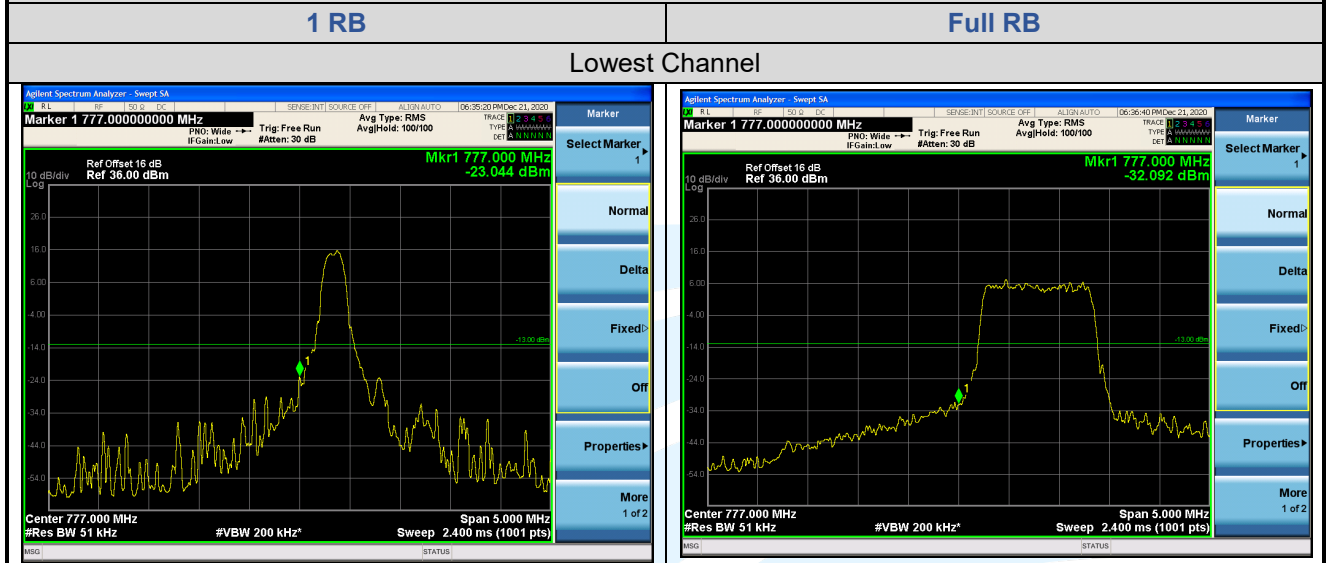

5.6.5 LTE Band 13

LTE Band 13 / 5 MHz / QPSK