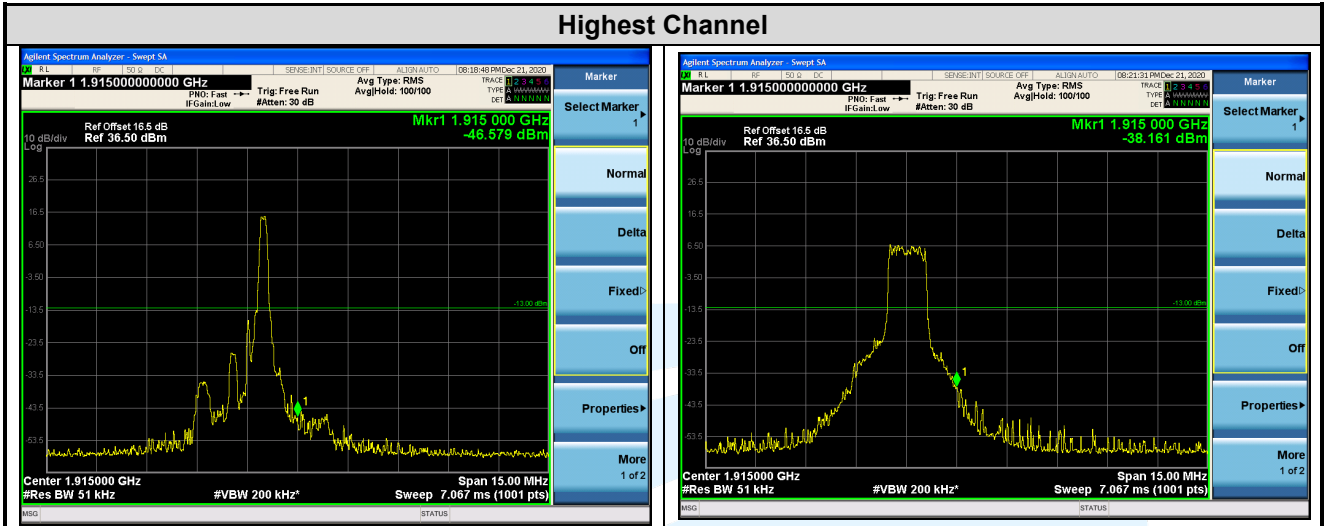

LTE Band 25 / 20 MHz / QPSK