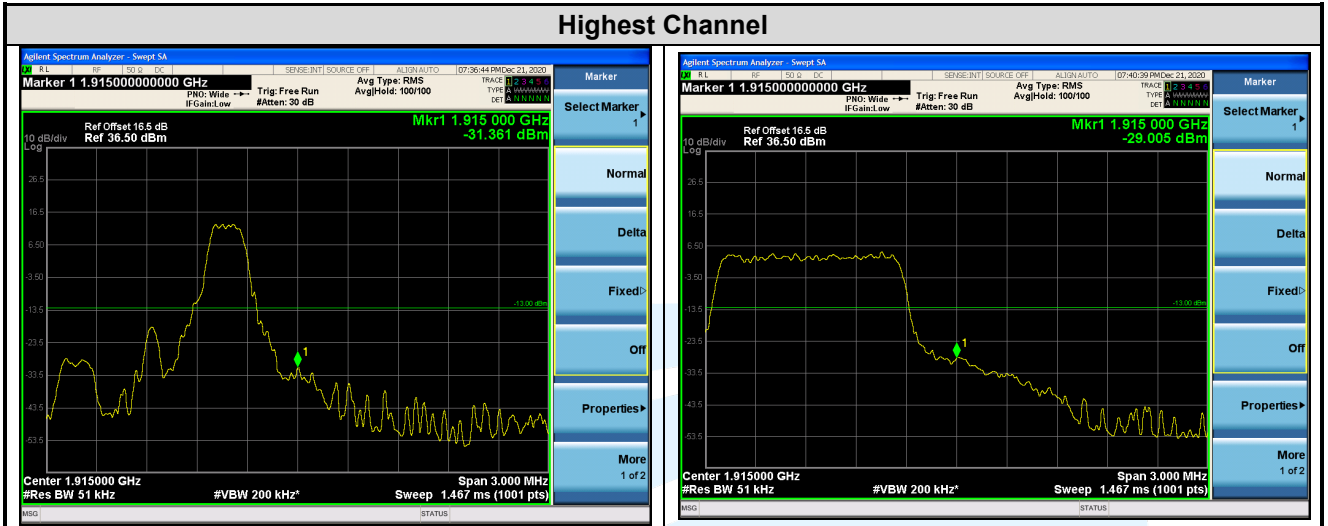

Highest Channel

LTE Band 25 / 3 MHz / QPSK	
1 RB	Full RB

Lowest Channel

Shenzhen UnionTrust Quality and Technology Co., Ltd.

Address: Unit D/E of 9/F and 16/F, Block A, Building 6, Baoneng science and technology park, Longhua district, Shenzhen, China