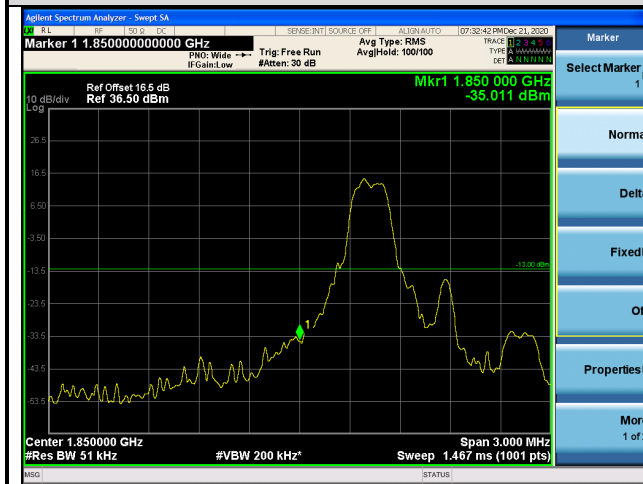

Highest Channel

LTE Band 25 / 3 MHz / QPSK	
1 RB	Full RB

Lowest Channel

Shenzhen UnionTrust Quality and Technology Co., Ltd.

Address: Unit D/E of 9/F and 16/F, Block A, Building 6, Baoneng science and technology park, Longhua district, Shenzhen, China