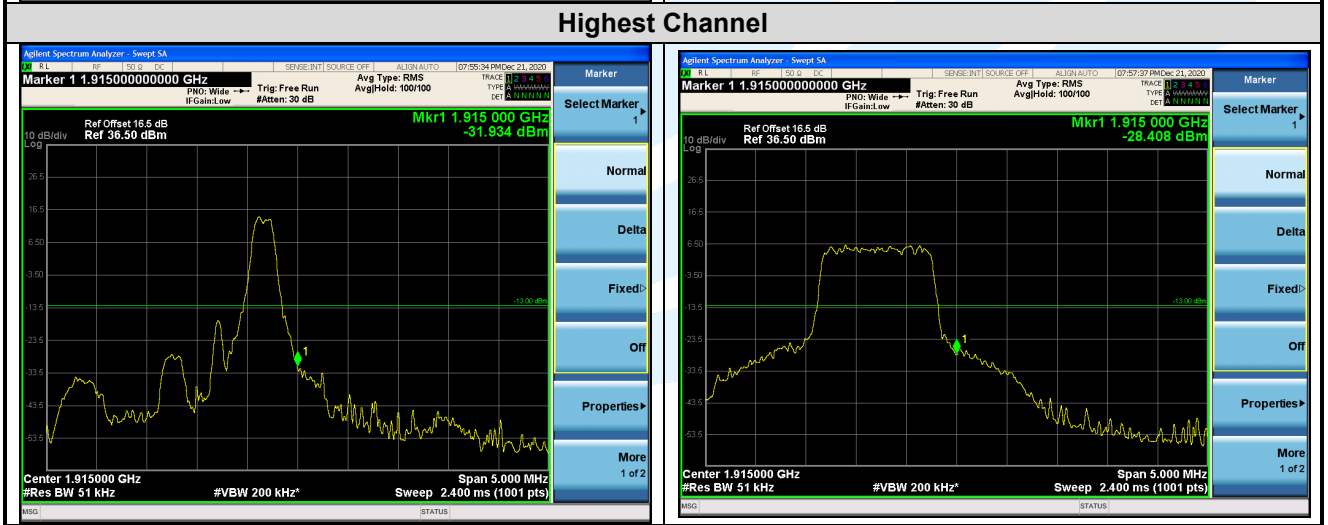

Highest Channel

LTE Band 25 / 3 MHz / QPSK	
1 RB	Full RB

Lowest Channel

Shenzhen UnionTrust Quality and Technology Co., Ltd.

Address: Unit D/E of 9/F and 16/F, Block A, Building 6, Baoneng science and technology park, Longhua district, Shenzhen, China