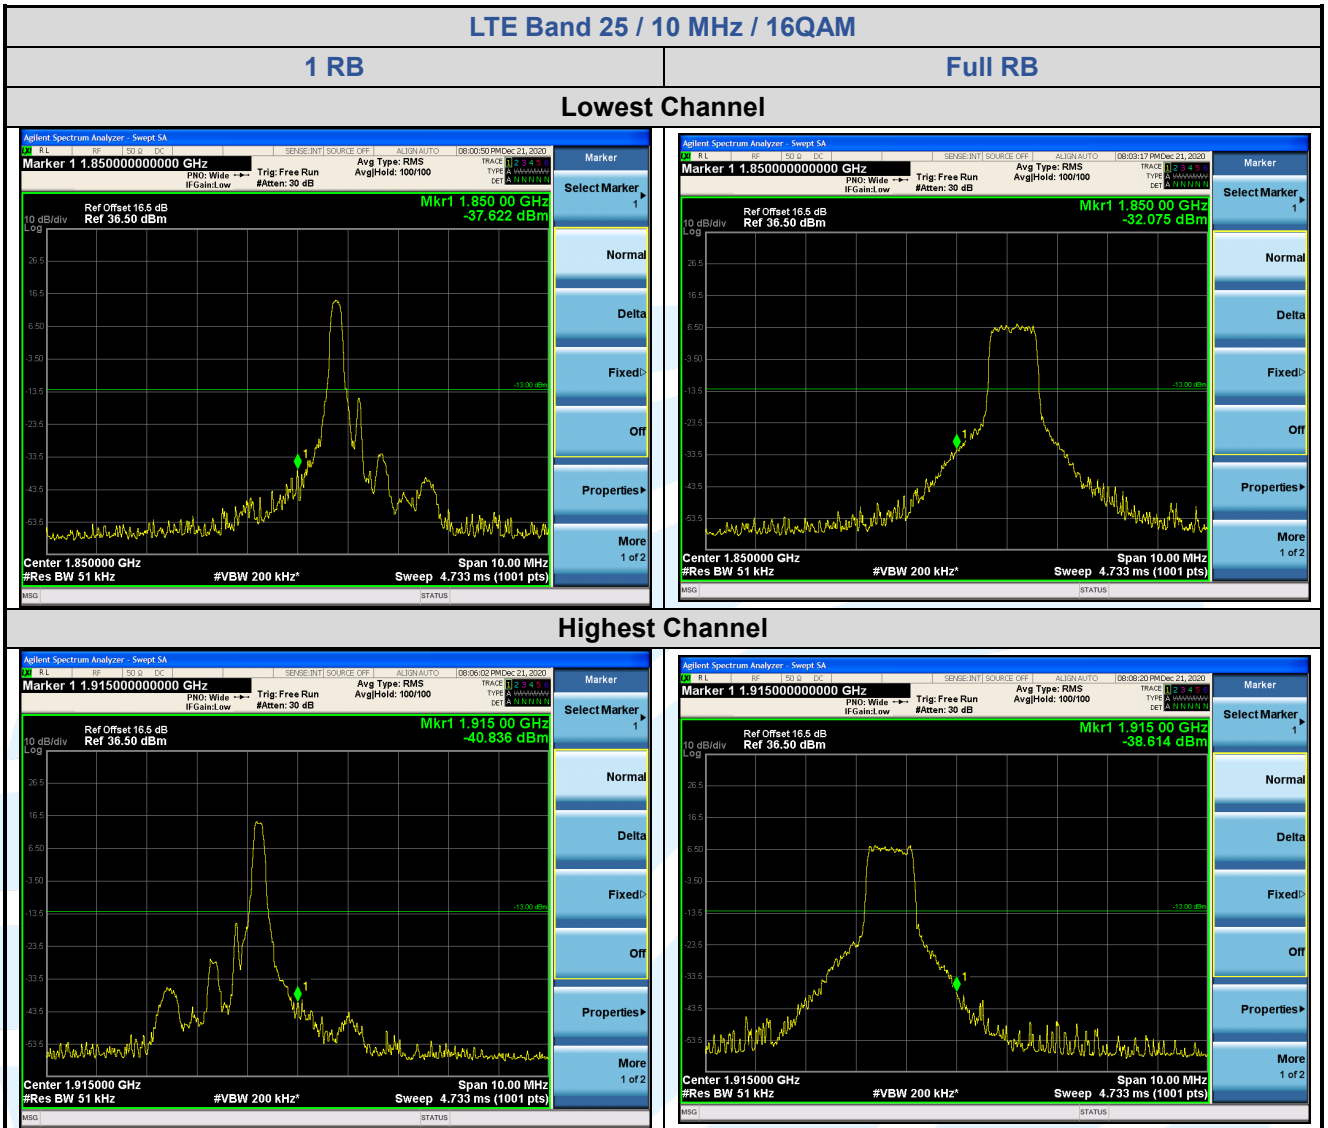

Shenzhen UnionTrust Quality and Technology Co., Ltd.

Address: Unit D/E of 9/F and 16/F, Block A, Building 6, Baoneng science and technology park, Longhua district, Shenzhen, China

Tel: +86-755-28230888

Fax: +86-755-28230886

E-mail: info@uttlab.com

[Http://www.uttlab.com](http://www.uttlab.com)

UTTR-RF-FCC4G-V1.1