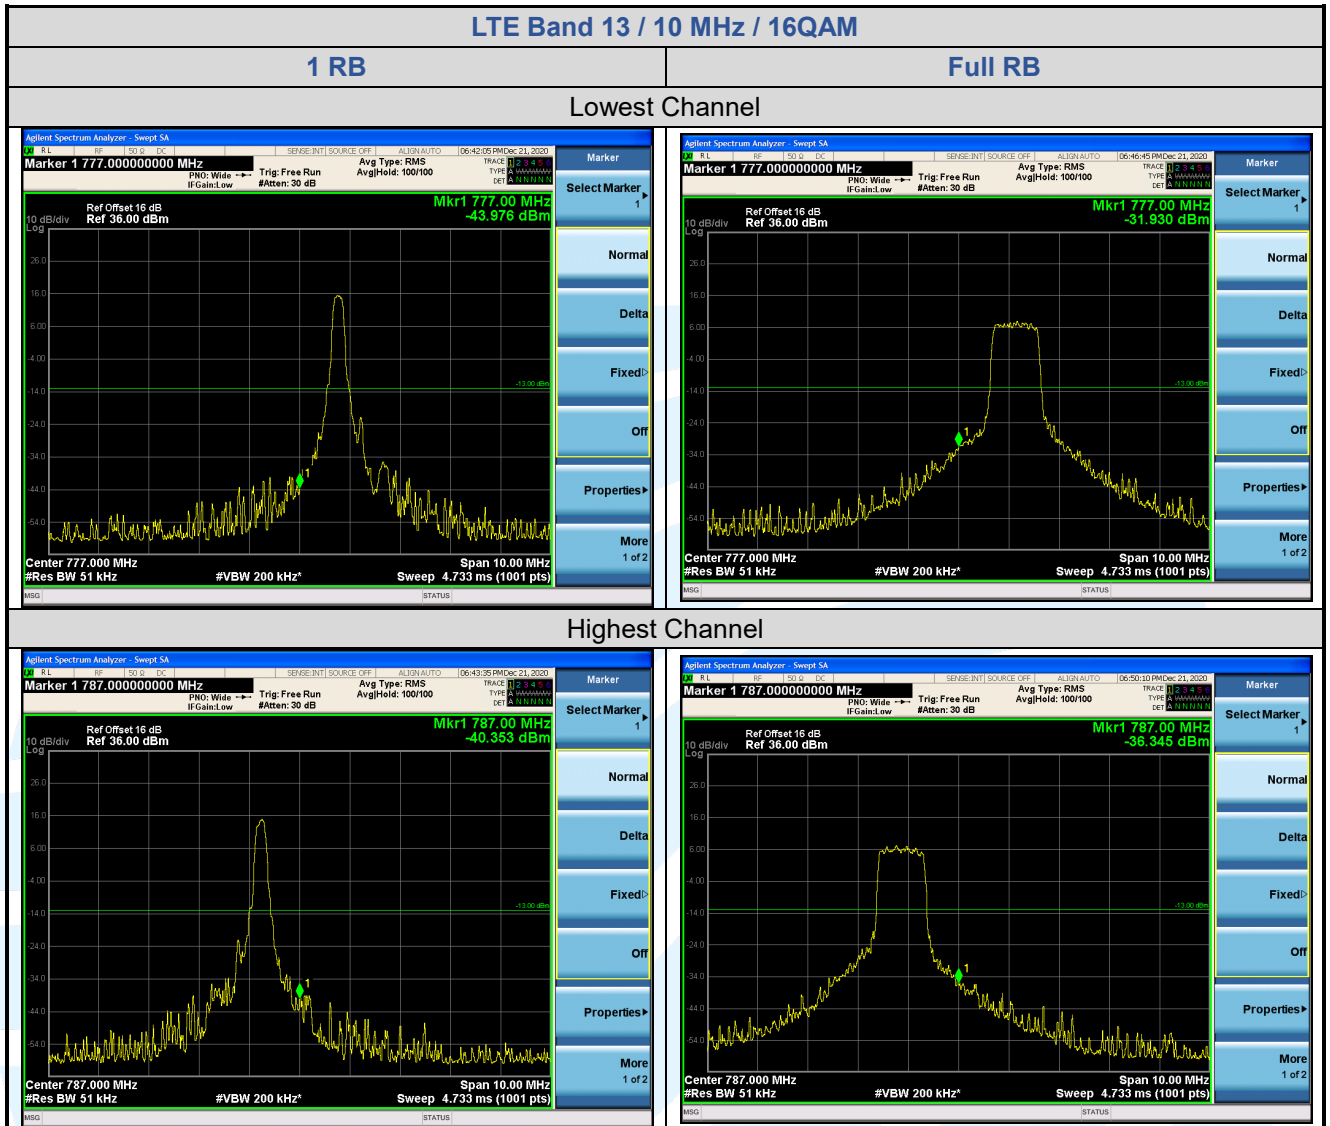

Shenzhen UnionTrust Quality and Technology Co., Ltd.

Address: Unit D/E of 9/F and 16/F, Block A, Building 6, Baoneng science and technology park, Longhua district, Shenzhen, China

Tel: +86-755-28230888

Fax: +86-755-28230886

E-mail: info@uttlab.com

[Http://www.uttlab.com](http://www.uttlab.com)

UTTR-RF-FCC4G-V1.1