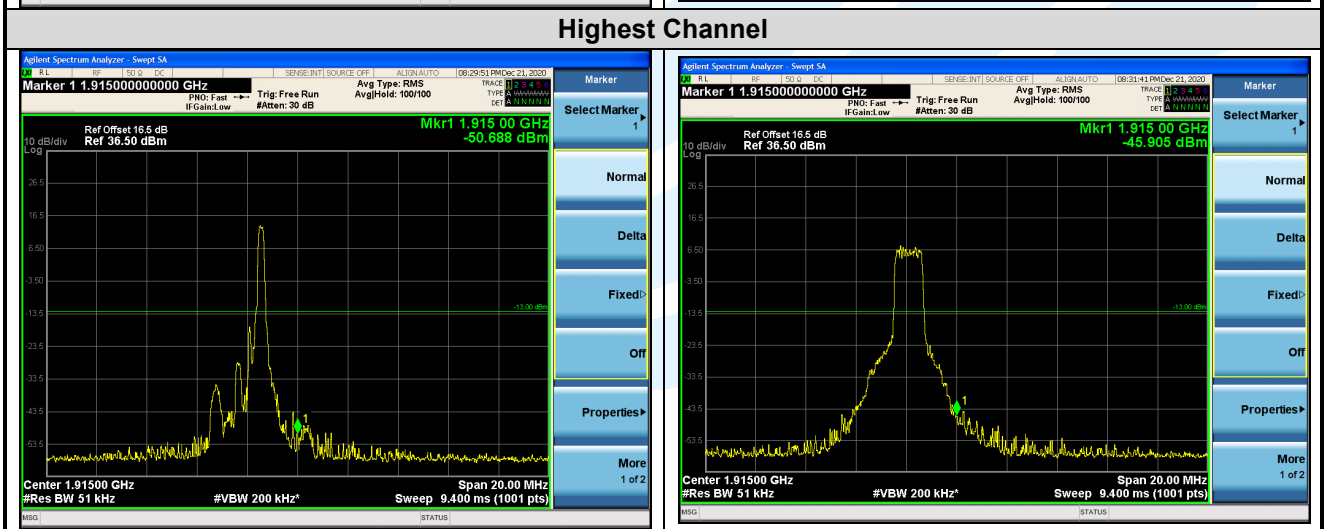

LTE Band 25 / 20 MHz / QPSK