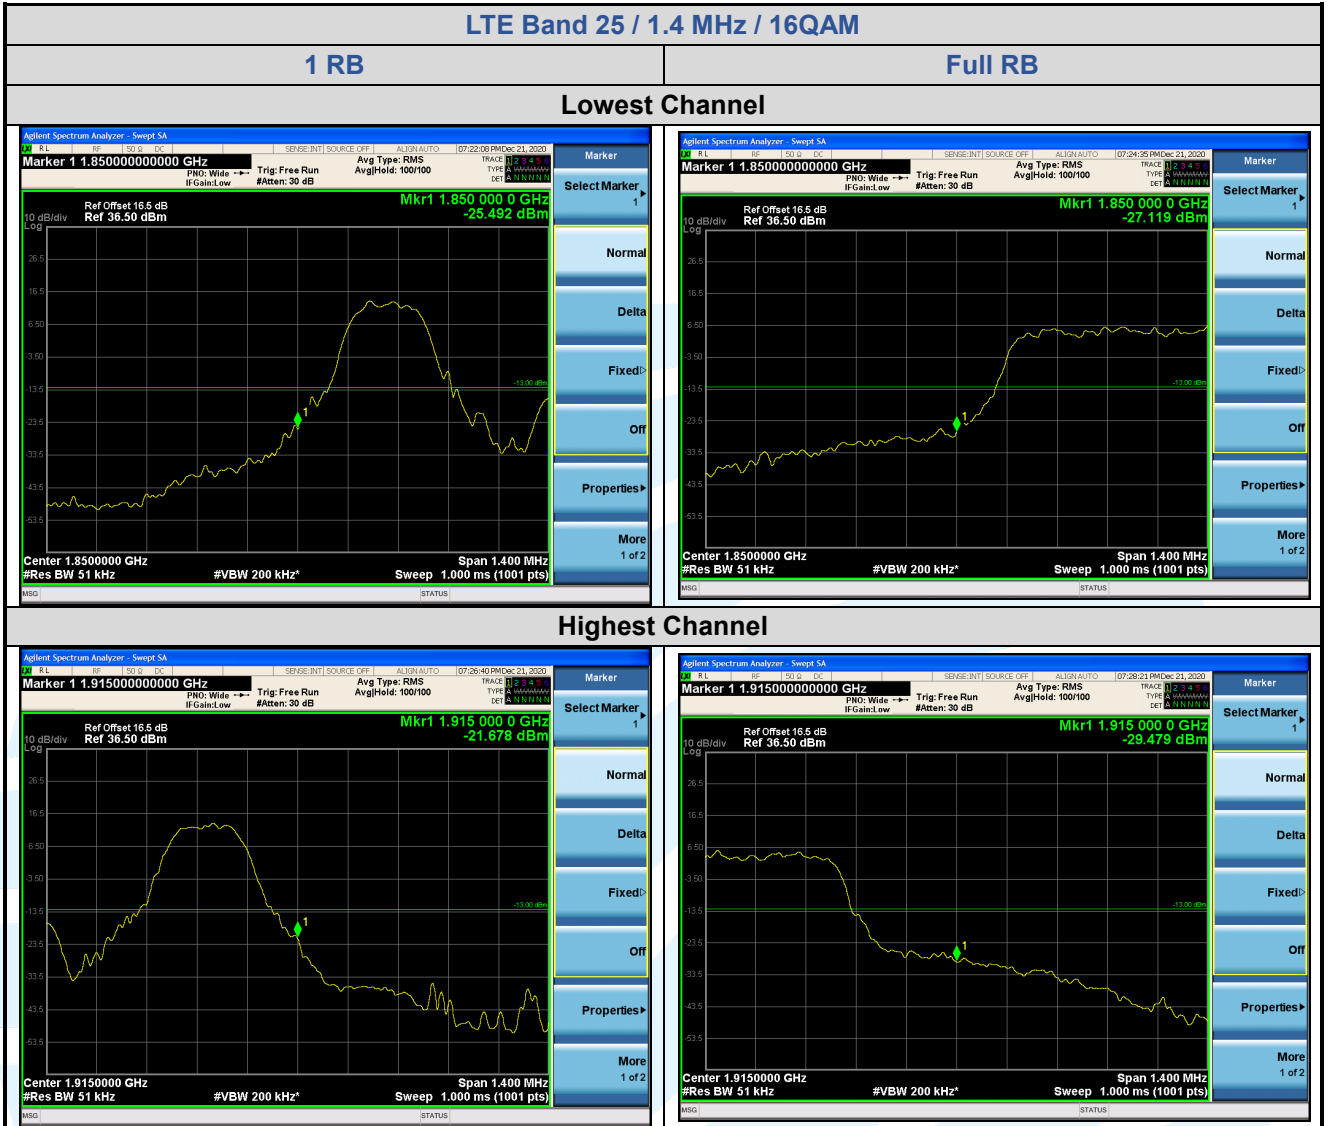

Shenzhen UnionTrust Quality and Technology Co., Ltd.

Address: Unit D/E of 9/F and 16/F, Block A, Building 6, Baoneng science and technology park, Longhua district, Shenzhen, China

Tel: +86-755-28230888

Fax: +86-755-28230886

E-mail: info@uttlab.com

[Http://www.uttlab.com](http://www.uttlab.com)

UTTR-RF-FCC4G-V1.1