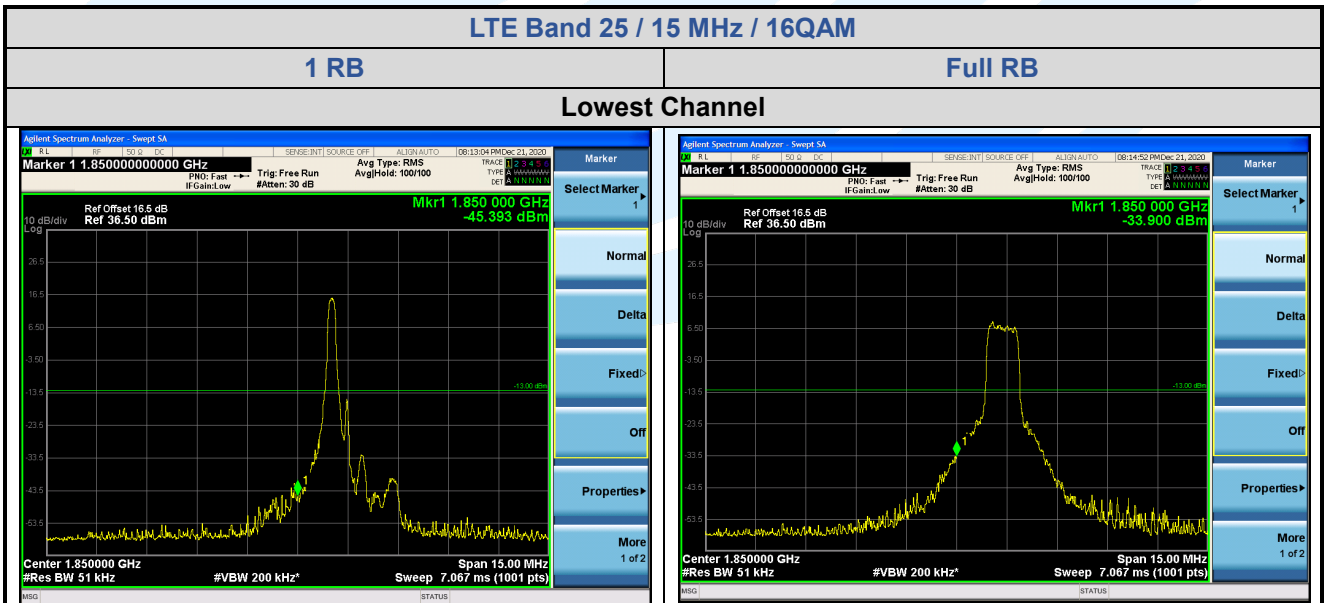

Shenzhen UnionTrust Quality and Technology Co., Ltd.

Address: Unit D/E of 9/F and 16/F, Block A, Building 6, Baoneng science and technology park, Longhua district, Shenzhen, China

Tel: +86-755-28230888

Fax: +86-755-28230886

E-mail: info@uttlab.com

[Http://www.uttlab.com](http://www.uttlab.com)

UTTR-RF-FCC4G-V1.1