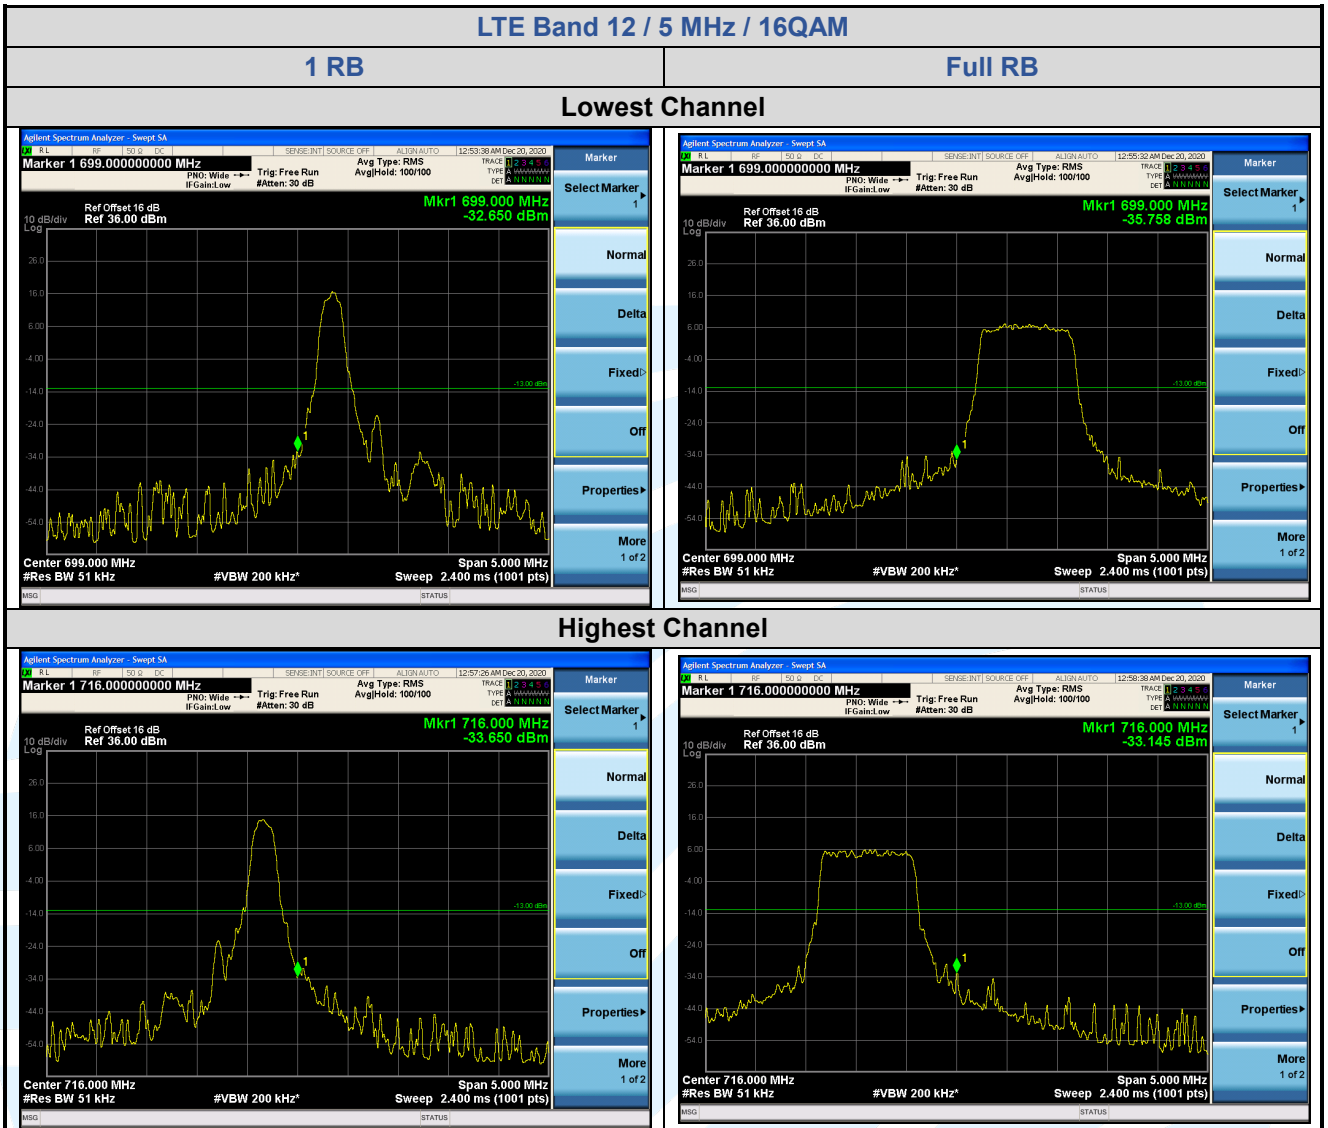

Shenzhen UnionTrust Quality and Technology Co., Ltd.

Address: Unit D/E of 9/F and 16/F, Block A, Building 6, Baoneng science and technology park, Longhua district, Shenzhen, China

Tel: +86-755-28230888

Fax: +86-755-28230886

E-mail: info@uttlab.com

[Http://www.uttlab.com](http://www.uttlab.com)

UTTR-RF-FCC4G-V1.1