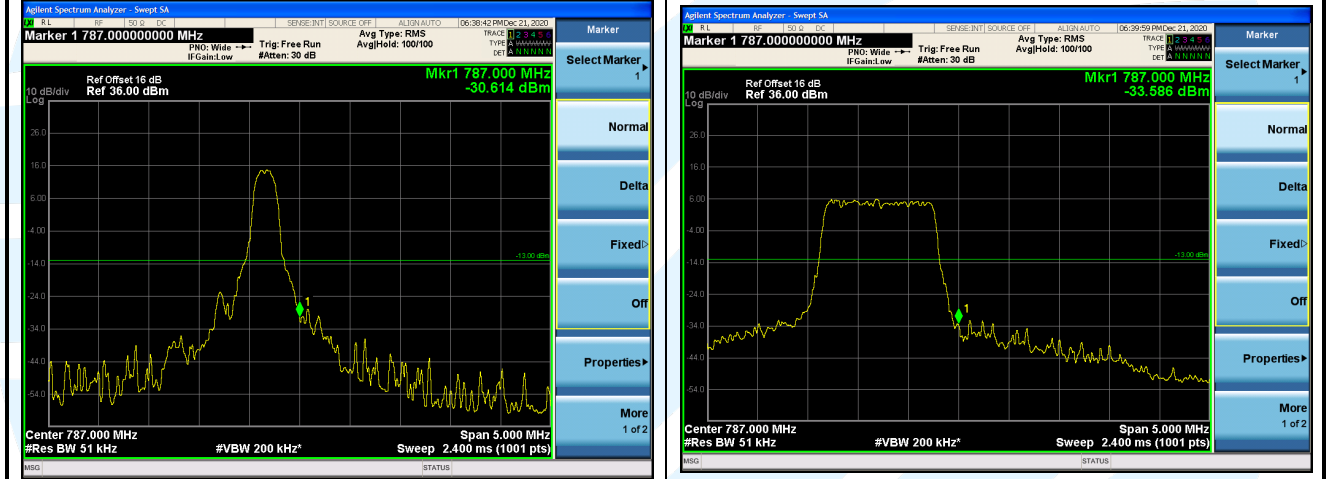

LTE Band 13 / 10 MHz / QPSK

Lowest Channel

Shenzhen UnionTrust Quality and Technology Co., Ltd.

Address: Unit D/E of 9/F and 16/F, Block A, Building 6, Baoneng science and technology park, Longhua district, Shenzhen, China