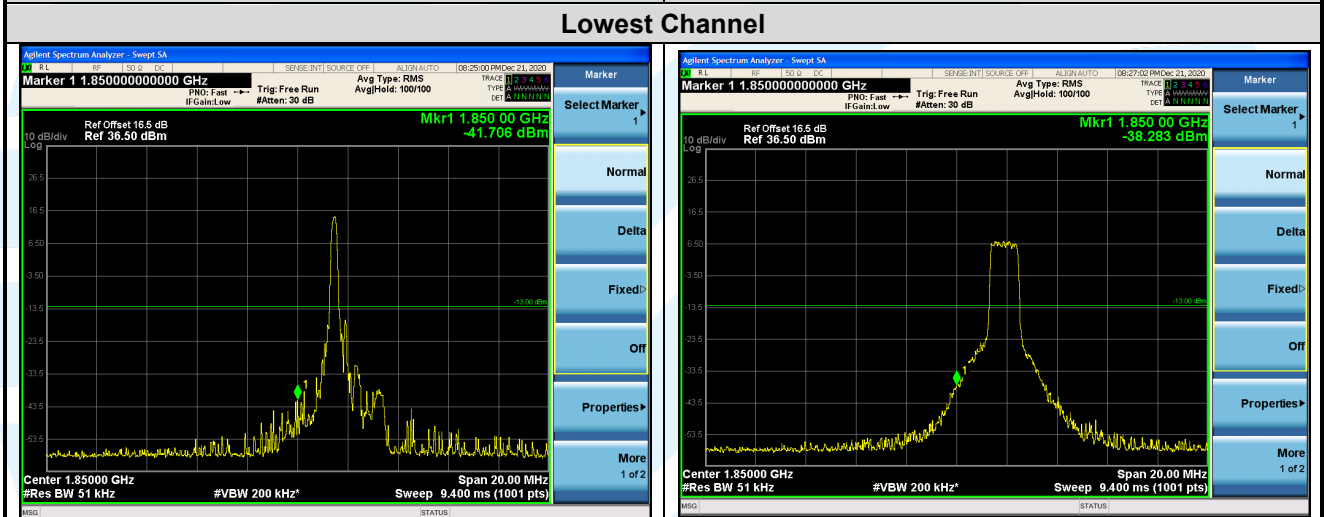

LTE Band 25 / 20 MHz / QPSK