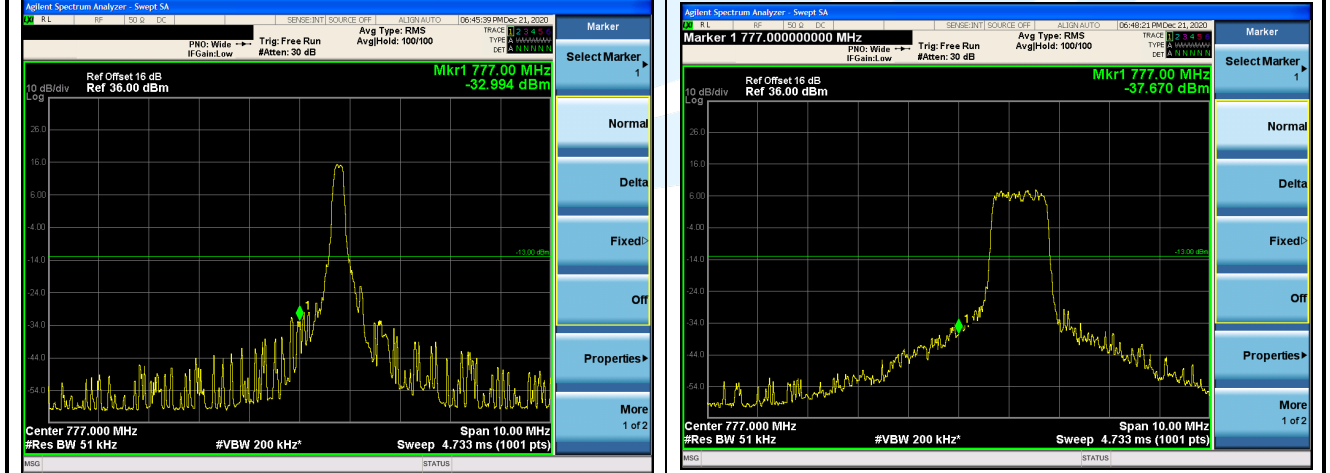

LTE Band 13 / 10 MHz / QPSK

Lowest Channel

Shenzhen UnionTrust Quality and Technology Co., Ltd.

Address: Unit D/E of 9/F and 16/F, Block A, Building 6, Baoneng science and technology park, Longhua district, Shenzhen, China