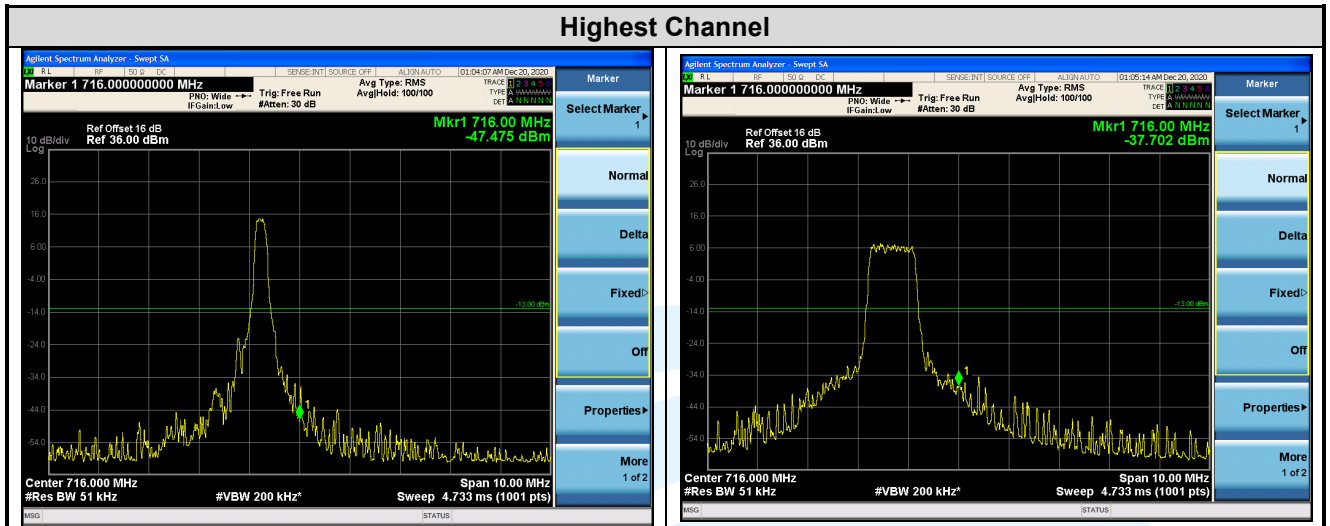

Shenzhen UnionTrust Quality and Technology Co., Ltd.

Address: Unit D/E of 9/F and 16/F, Block A, Building 6, Baoneng science and technology park, Longhua district, Shenzhen, China

Tel: +86-755-28230888

Fax: +86-755-28230886

E-mail: info@uttlab.com

[Http://www.uttlab.com](http://www.uttlab.com)

UTTR-RF-FCC4G-V1.1