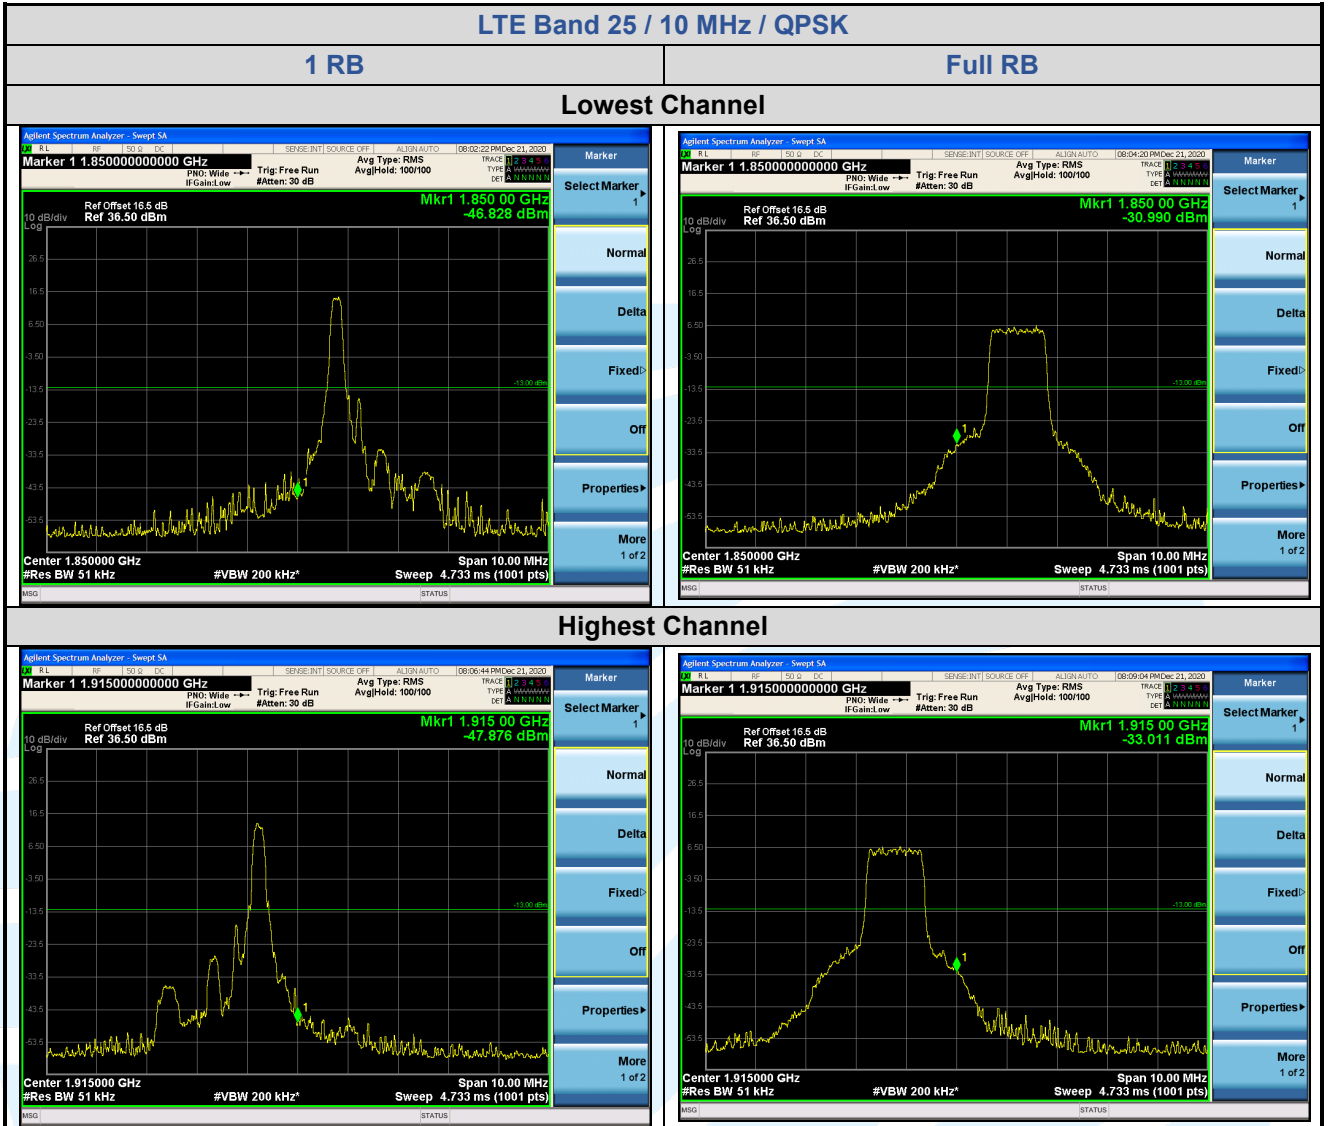

Highest Channel

LTE Band 25 / 3 MHz / QPSK	
1 RB	Full RB

Lowest Channel

Shenzhen UnionTrust Quality and Technology Co., Ltd.

Address: Unit D/E of 9/F and 16/F, Block A, Building 6, Baoneng science and technology park, Longhua district, Shenzhen, China