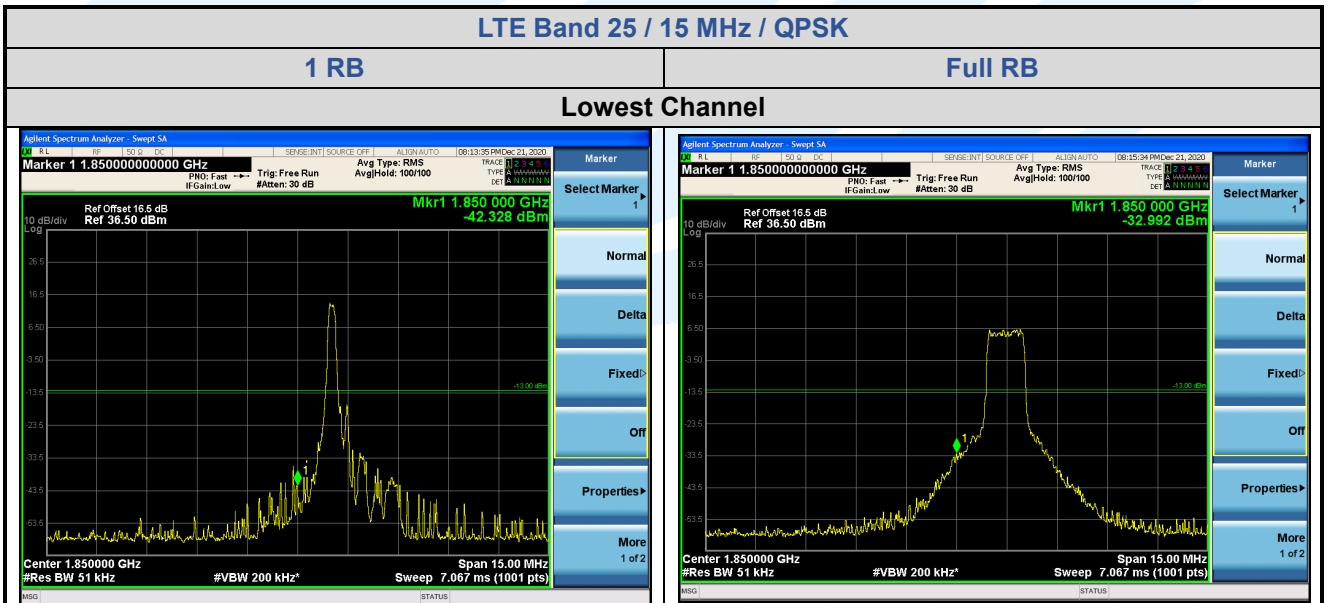

Highest Channel

LTE Band 25 / 3 MHz / QPSK	
1 RB	Full RB

Lowest Channel

Shenzhen UnionTrust Quality and Technology Co., Ltd.

Address: Unit D/E of 9/F and 16/F, Block A, Building 6, Baoneng science and technology park, Longhua district, Shenzhen, China