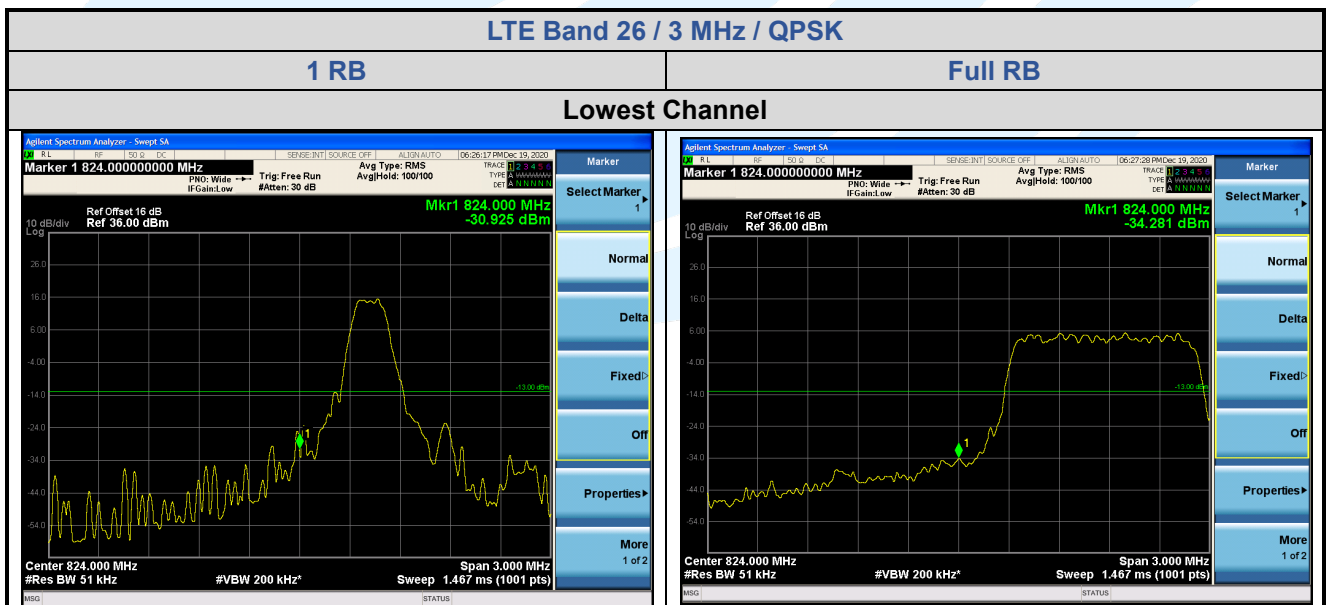

Fax: +86-755-28230886

E-mail: info@uttlab.com

[Http://www.uttlab.com](http://www.uttlab.com)

UTTR-RF-FCC4G-V1.1

5.6.8 LTE Band 26

Shenzhen UnionTrust Quality and Technology Co., Ltd.

Address: Unit D/E of 9/F and 16/F, Block A, Building 6, Baoneng science and technology park, Longhua district, Shenzhen, China