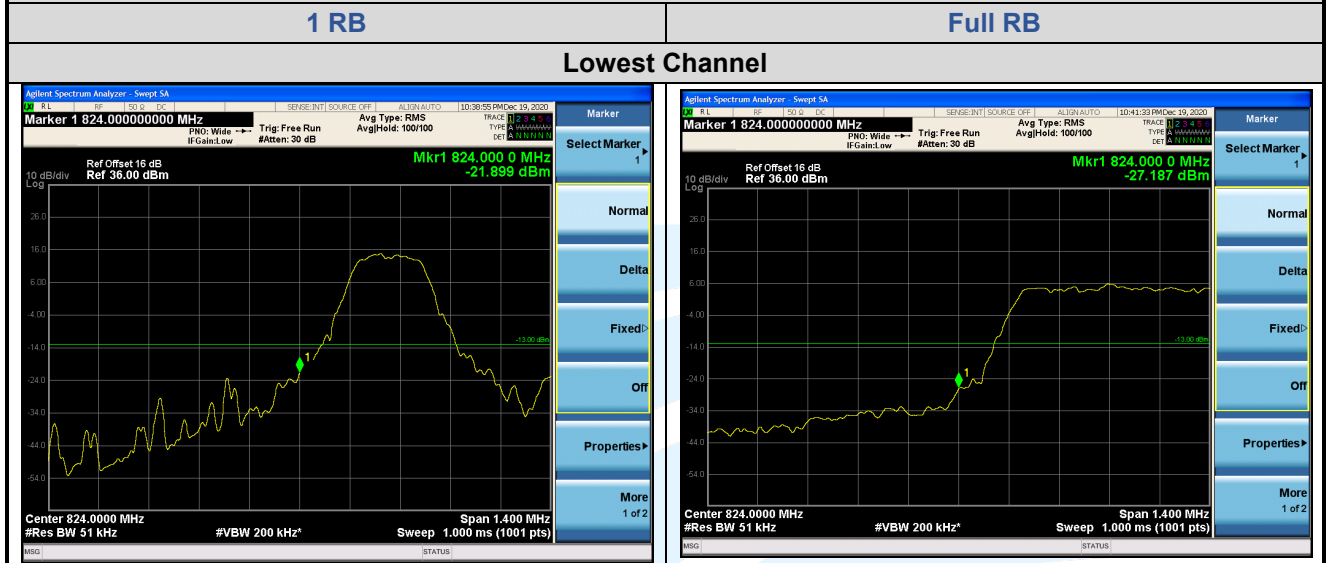

5.6.3 LTE Band 5

LTE Band 5 / 1.4 MHz / QPSK