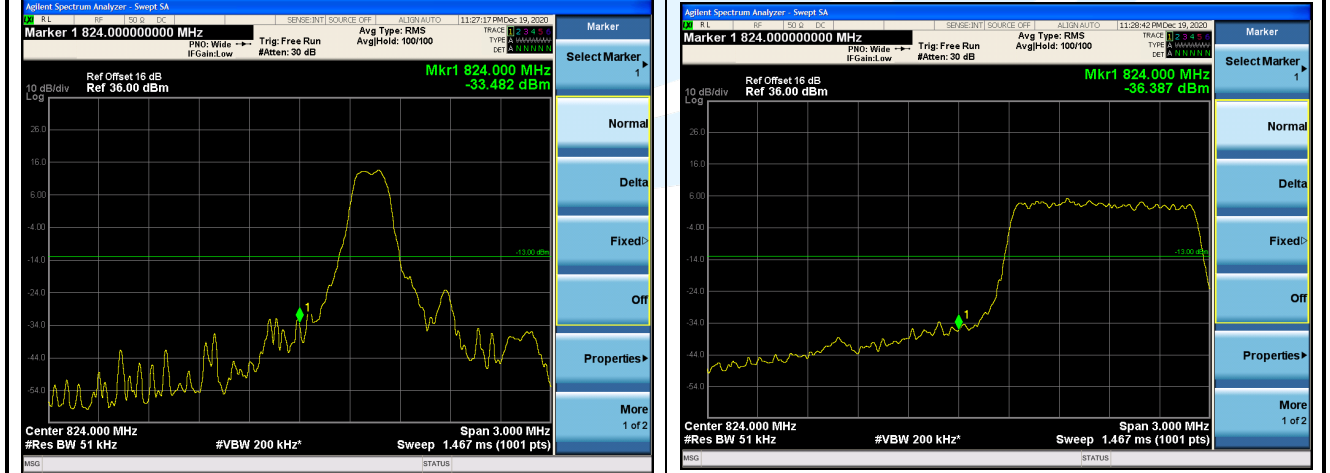

LTE Band 5 / 3 MHz / QPSK

| 1 RB | Full RB |
|------|---------|
|------|---------|

Lowest Channel

Shenzhen UnionTrust Quality and Technology Co., Ltd.

Address: Unit D/E of 9/F and 16/F, Block A, Building 6, Baoneng science and technology park, Longhua district, Shenzhen, China