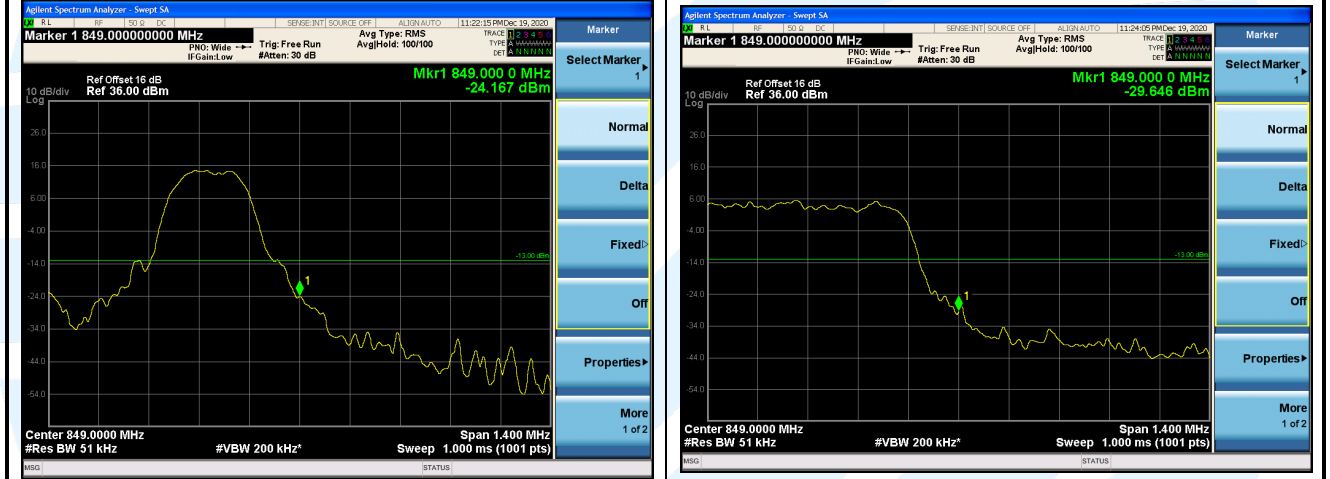

LTE Band 5 / 3 MHz / QPSK

| 1 RB | Full RB |
|------|---------|
|------|---------|

Lowest Channel

Shenzhen UnionTrust Quality and Technology Co., Ltd.

Address: Unit D/E of 9/F and 16/F, Block A, Building 6, Baoneng science and technology park, Longhua district, Shenzhen, China