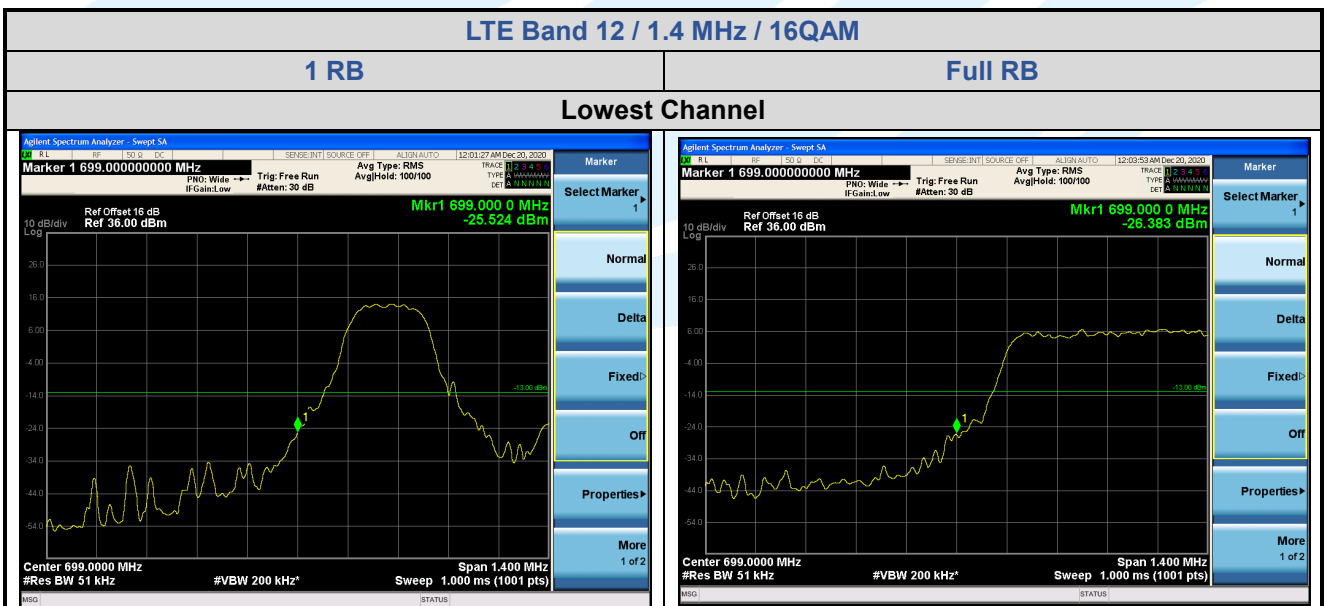

Shenzhen UnionTrust Quality and Technology Co., Ltd.

Address: Unit D/E of 9/F and 16/F, Block A, Building 6, Baoneng science and technology park, Longhua district, Shenzhen, China

Tel: +86-755-28230888

Fax: +86-755-28230886

E-mail: info@uttlab.com

[Http://www.uttlab.com](http://www.uttlab.com)

UTTR-RF-FCC4G-V1.1