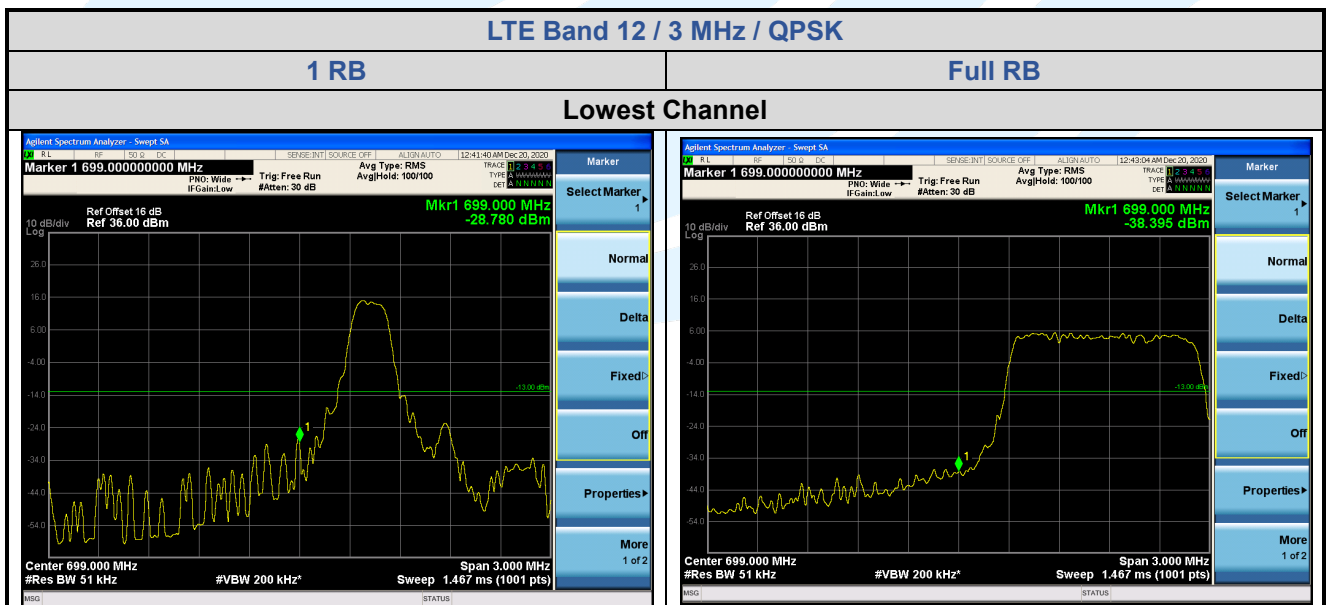

Tel: +86-755-28230888

Fax: +86-755-28230886

E-mail: info@uttlab.com

[Http://www.uttlab.com](http://www.uttlab.com)

UTTR-RF-FCC4G-V1.1

5.6.4 LTE Band 12

Shenzhen UnionTrust Quality and Technology Co., Ltd.

Address: Unit D/E of 9/F and 16/F, Block A, Building 6, Baoneng science and technology park, Longhua district, Shenzhen, China