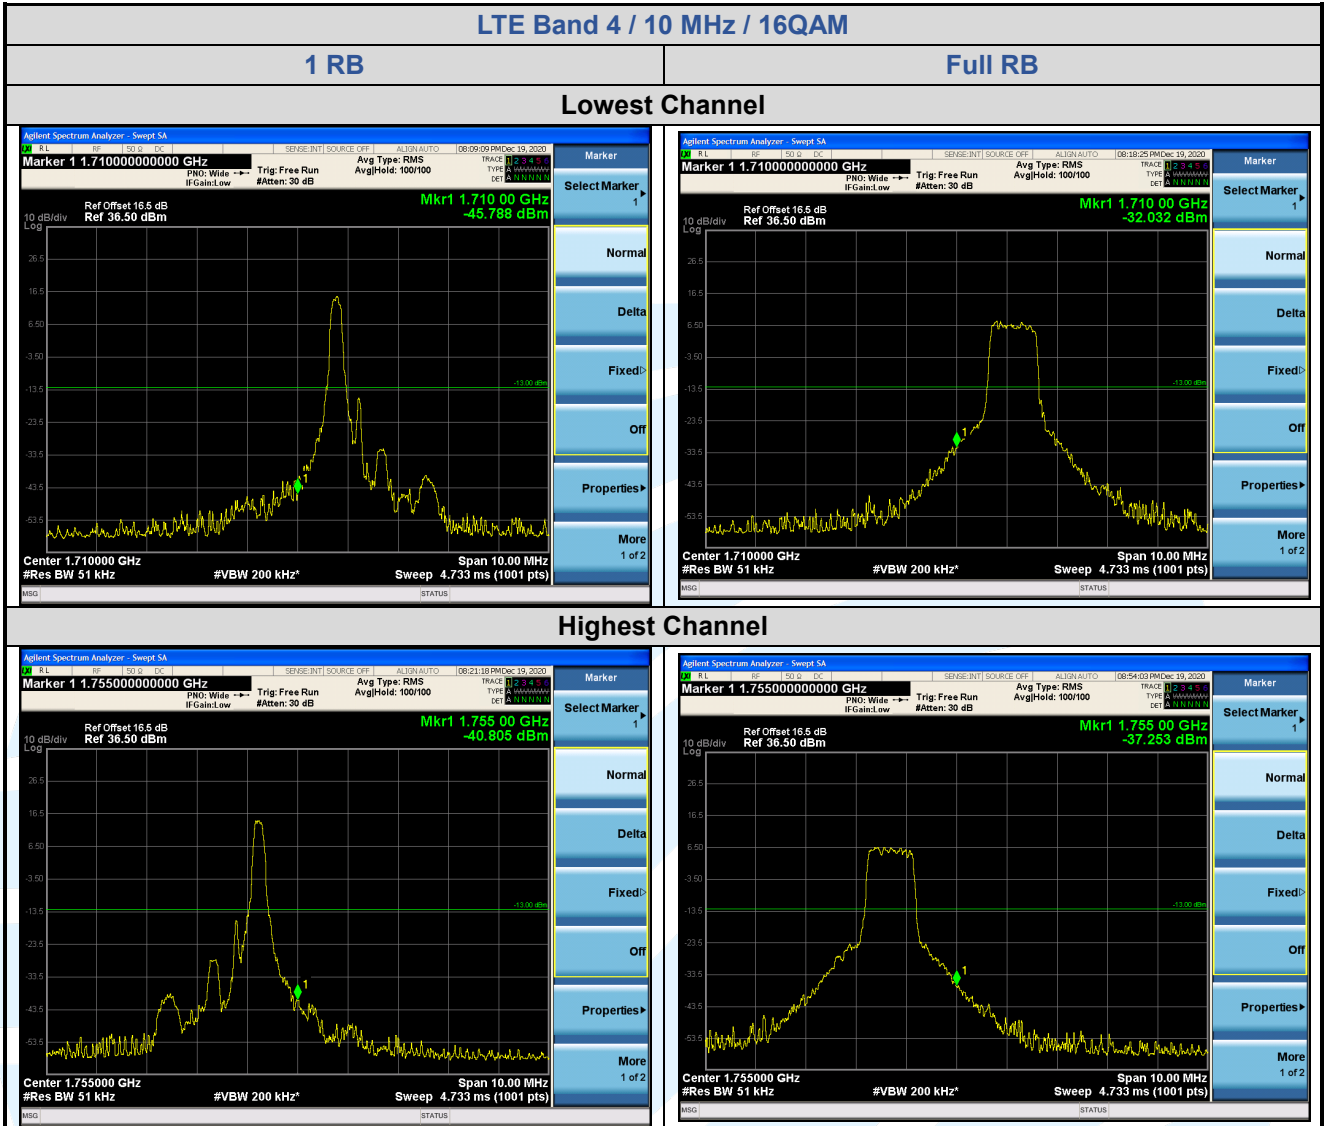

Shenzhen UnionTrust Quality and Technology Co., Ltd.

Address: Unit D/E of 9/F and 16/F, Block A, Building 6, Baoneng science and technology park, Longhua district, Shenzhen, China

Tel: +86-755-28230888

Fax: +86-755-28230886

E-mail: info@uttlab.com

[Http://www.uttlab.com](http://www.uttlab.com)

UTTR-RF-FCC4G-V1.1