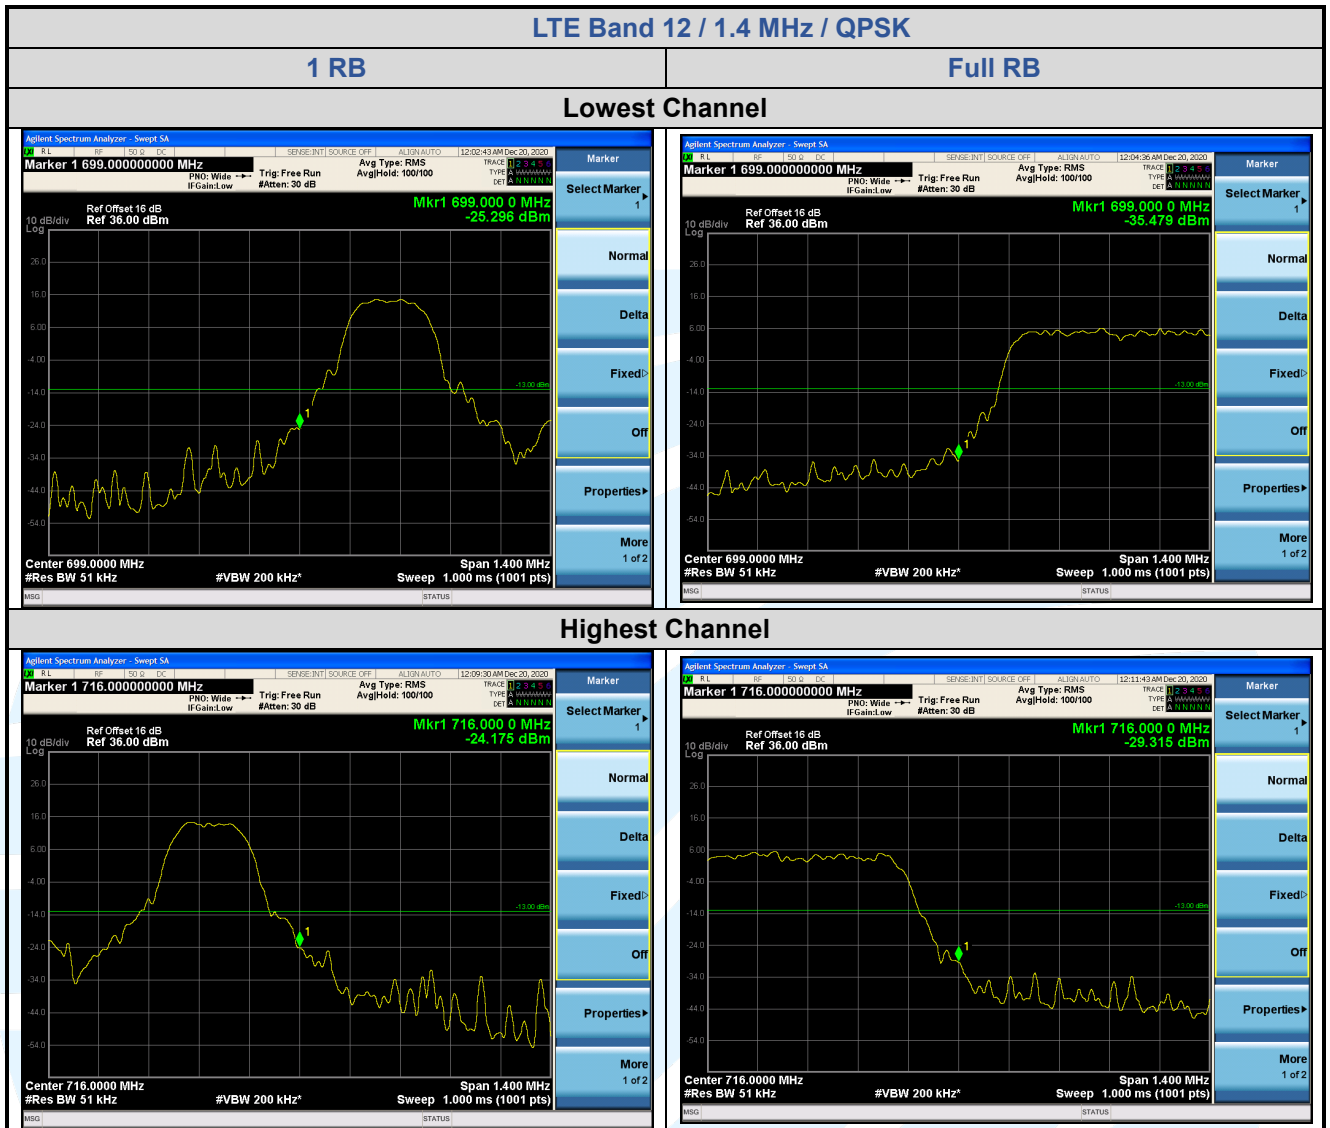

Tel: +86-755-28230888

Fax: +86-755-28230886

E-mail: info@uttlab.com

[Http://www.uttlab.com](http://www.uttlab.com)

UTTR-RF-FCC4G-V1.1

5.6.4 LTE Band 12

Shenzhen UnionTrust Quality and Technology Co., Ltd.

Address: Unit D/E of 9/F and 16/F, Block A, Building 6, Baoneng science and technology park, Longhua district, Shenzhen, China