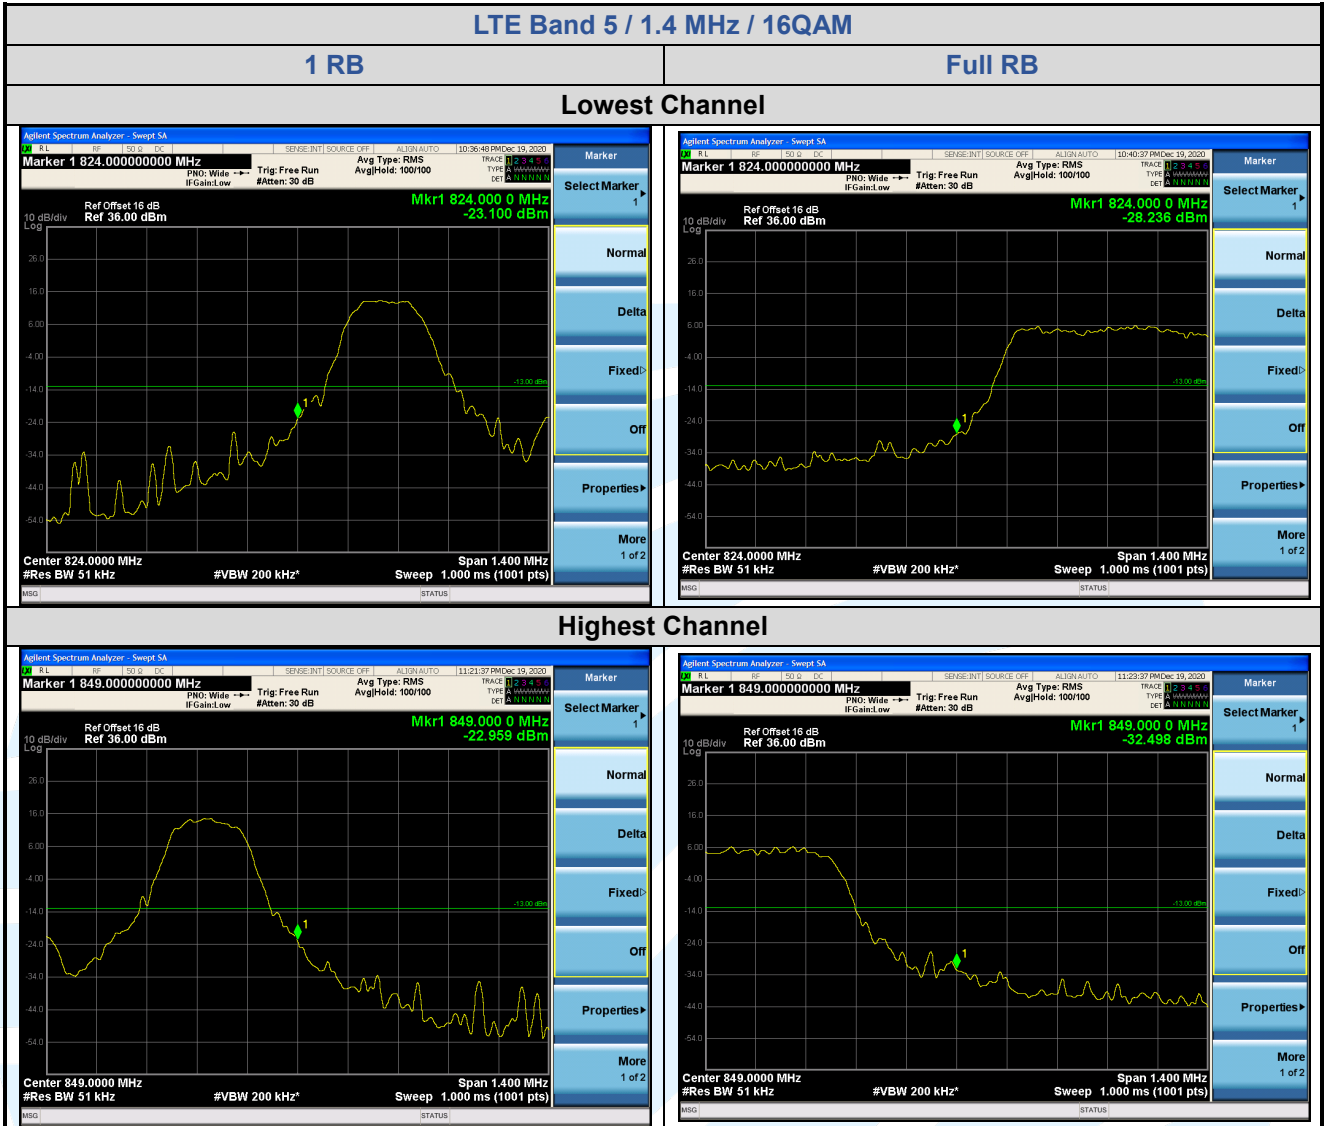

Shenzhen UnionTrust Quality and Technology Co., Ltd.

Address: Unit D/E of 9/F and 16/F, Block A, Building 6, Baoneng science and technology park, Longhua district, Shenzhen, China

Tel: +86-755-28230888

Fax: +86-755-28230886

E-mail: info@uttlab.com

[Http://www.uttlab.com](http://www.uttlab.com)

UTTR-RF-FCC4G-V1.1