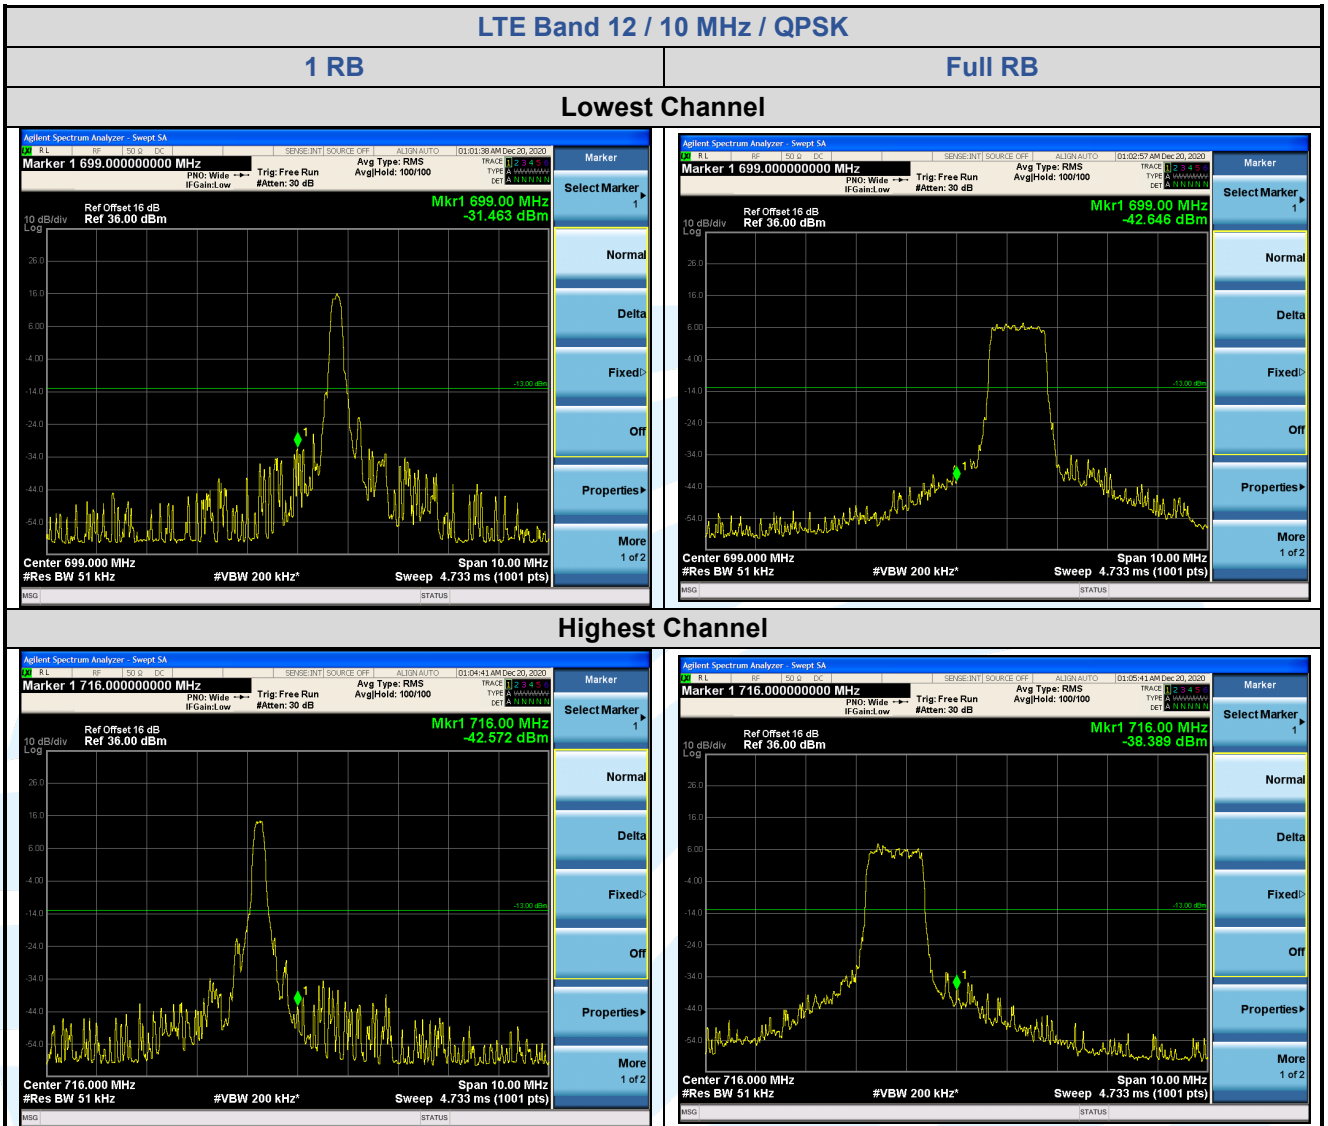

Shenzhen UnionTrust Quality and Technology Co., Ltd.

Address: Unit D/E of 9/F and 16/F, Block A, Building 6, Baoneng science and technology park, Longhua district, Shenzhen, China

Tel: +86-755-28230888

Fax: +86-755-28230886

E-mail: info@uttlab.com

[Http://www.uttlab.com](http://www.uttlab.com)

UTTR-RF-FCC4G-V1.1