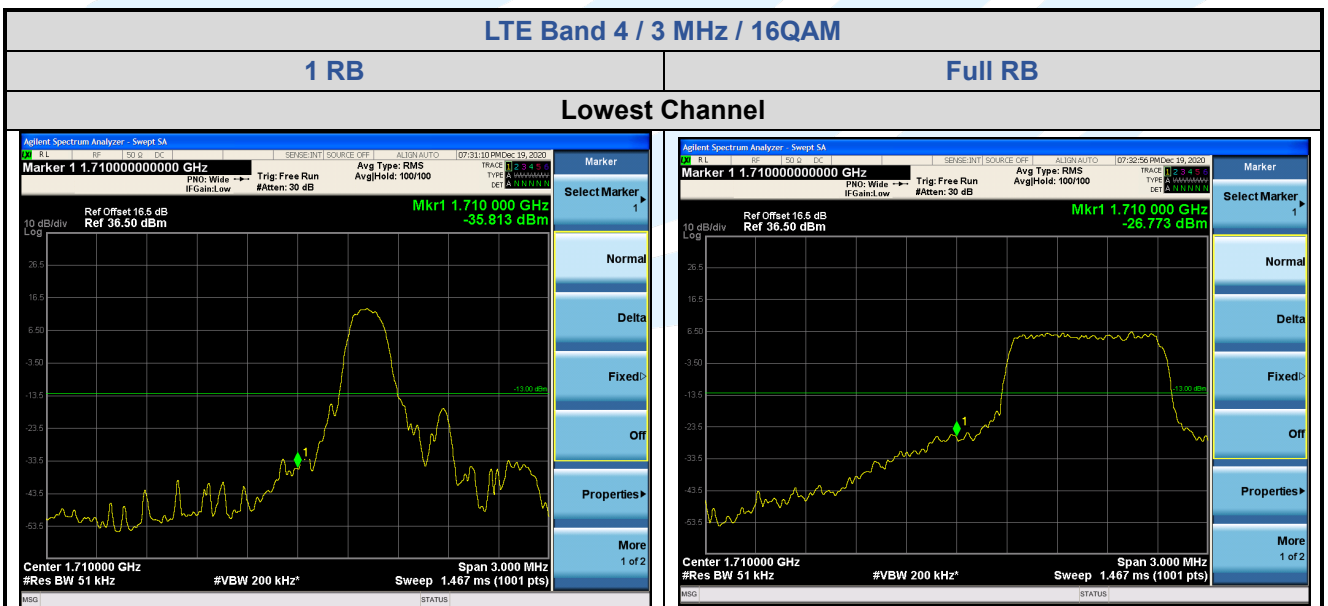

Shenzhen UnionTrust Quality and Technology Co., Ltd.

Address: Unit D/E of 9/F and 16/F, Block A, Building 6, Baoneng science and technology park, Longhua district, Shenzhen, China

Tel: +86-755-28230888

Fax: +86-755-28230886

E-mail: info@uttlab.com

[Http://www.uttlab.com](http://www.uttlab.com)

UTTR-RF-FCC4G-V1.1