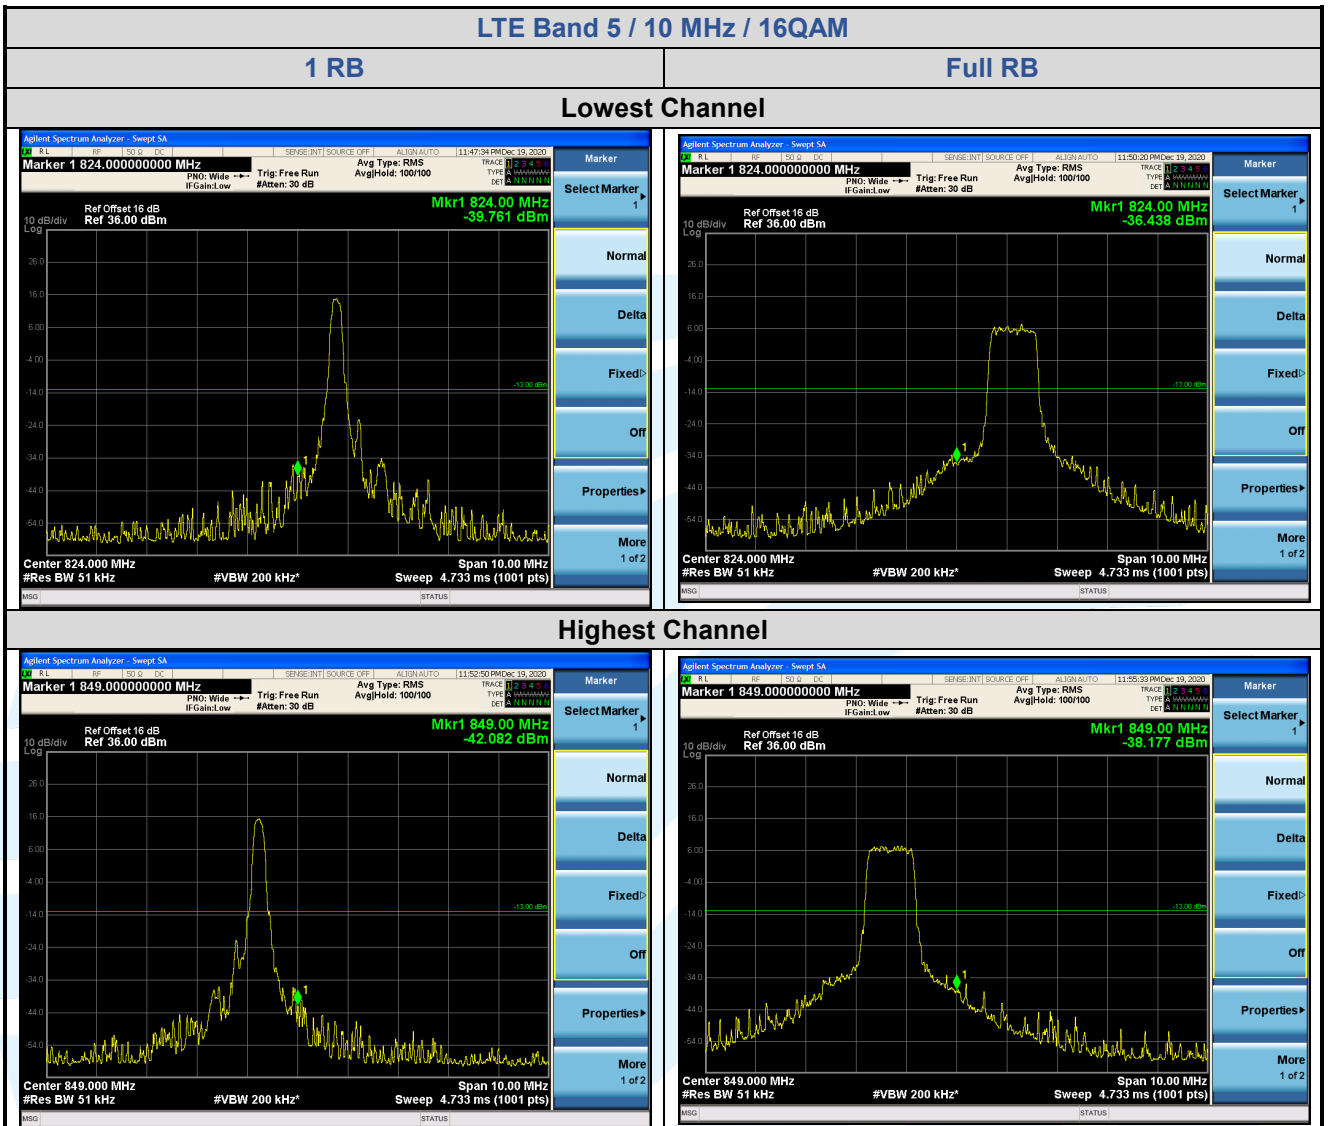

Shenzhen UnionTrust Quality and Technology Co., Ltd.

Address: Unit D/E of 9/F and 16/F, Block A, Building 6, Baoneng science and technology park, Longhua district, Shenzhen, China

Tel: +86-755-28230888

Fax: +86-755-28230886

E-mail: info@uttlab.com

[Http://www.uttlab.com](http://www.uttlab.com)

UTTR-RF-FCC4G-V1.1