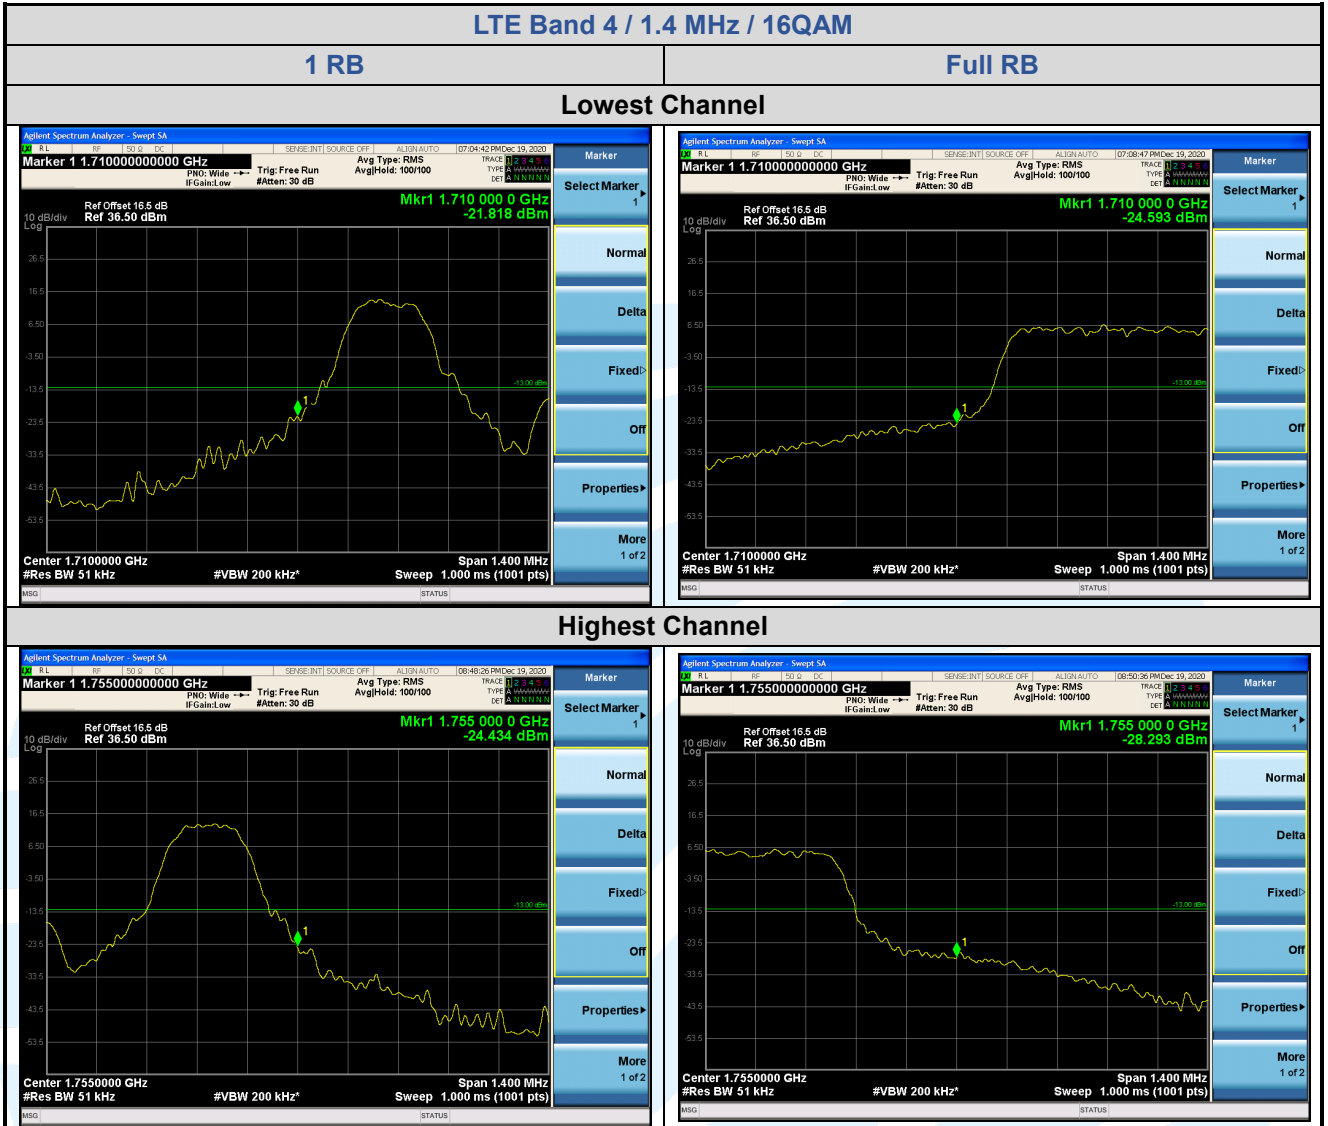

Shenzhen UnionTrust Quality and Technology Co., Ltd.

Address: Unit D/E of 9/F and 16/F, Block A, Building 6, Baoneng science and technology park, Longhua district, Shenzhen, China

Tel: +86-755-28230888

Fax: +86-755-28230886

E-mail: info@uttlab.com

[Http://www.uttlab.com](http://www.uttlab.com)

UTTR-RF-FCC4G-V1.1