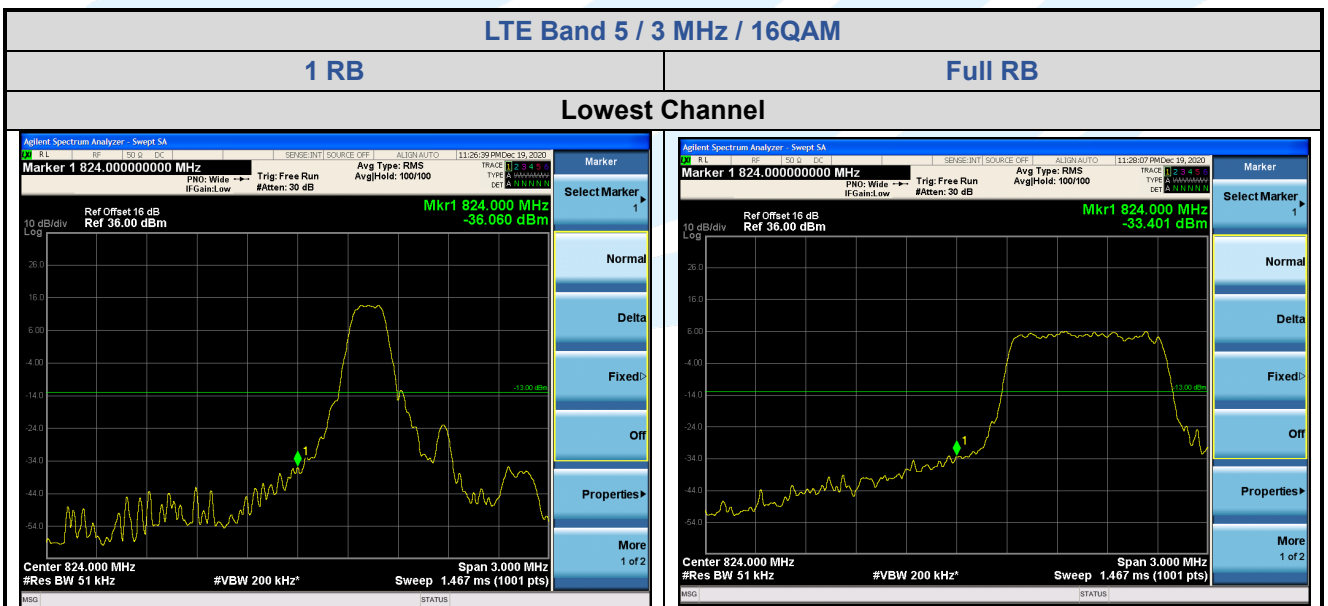

Shenzhen UnionTrust Quality and Technology Co., Ltd.

Address: Unit D/E of 9/F and 16/F, Block A, Building 6, Baoneng science and technology park, Longhua district, Shenzhen, China

Tel: +86-755-28230888

Fax: +86-755-28230886

E-mail: info@uttlab.com

[Http://www.uttlab.com](http://www.uttlab.com)

UTTR-RF-FCC4G-V1.1