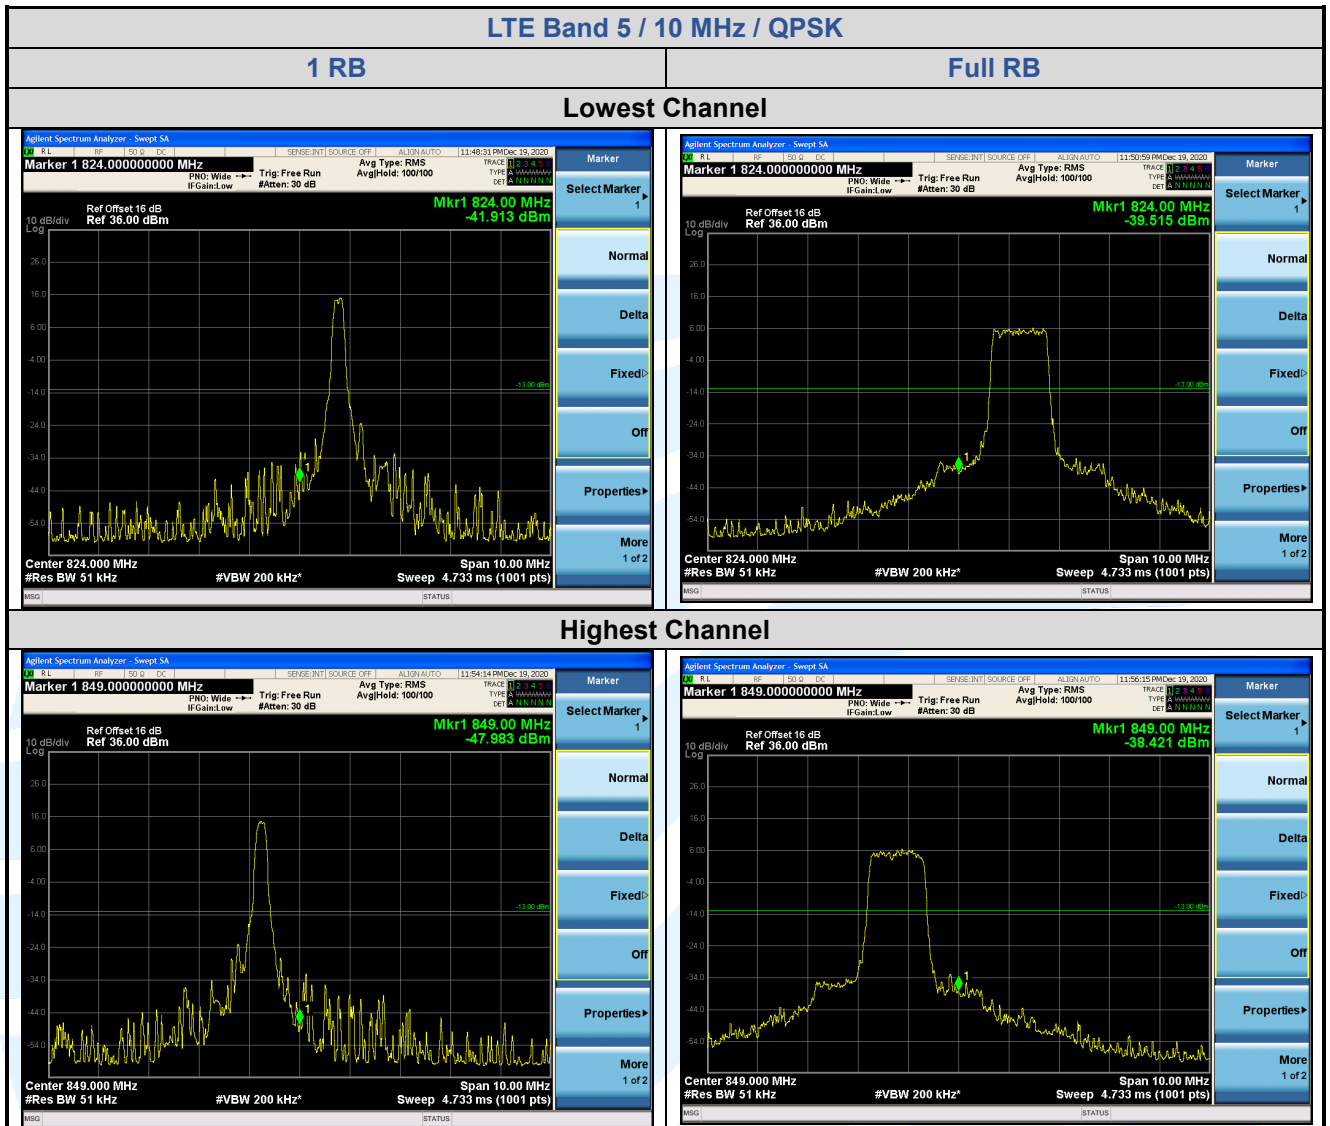

Shenzhen UnionTrust Quality and Technology Co., Ltd.

Address: Unit D/E of 9/F and 16/F, Block A, Building 6, Baoneng science and technology park, Longhua district, Shenzhen, China

Tel: +86-755-28230888

Fax: +86-755-28230886

E-mail: info@uttlab.com

[Http://www.uttlab.com](http://www.uttlab.com)

UTTR-RF-FCC4G-V1.1