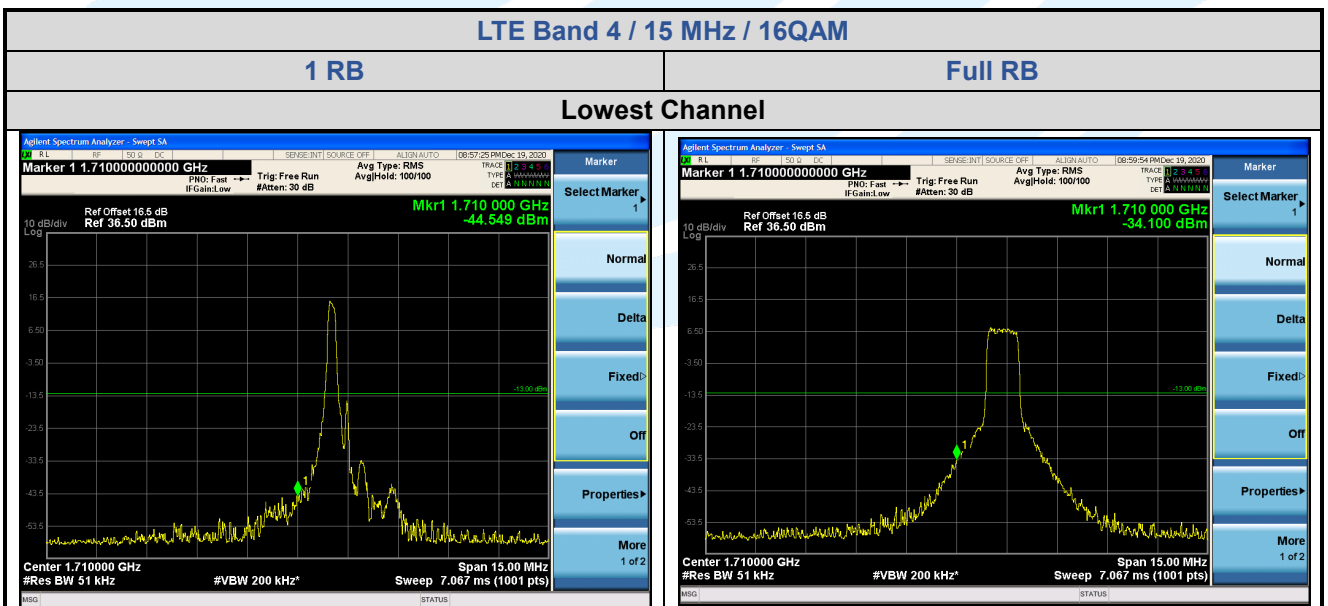

Shenzhen UnionTrust Quality and Technology Co., Ltd.

Address: Unit D/E of 9/F and 16/F, Block A, Building 6, Baoneng science and technology park, Longhua district, Shenzhen, China

Tel: +86-755-28230888

Fax: +86-755-28230886

E-mail: info@uttlab.com

[Http://www.uttlab.com](http://www.uttlab.com)

UTTR-RF-FCC4G-V1.1