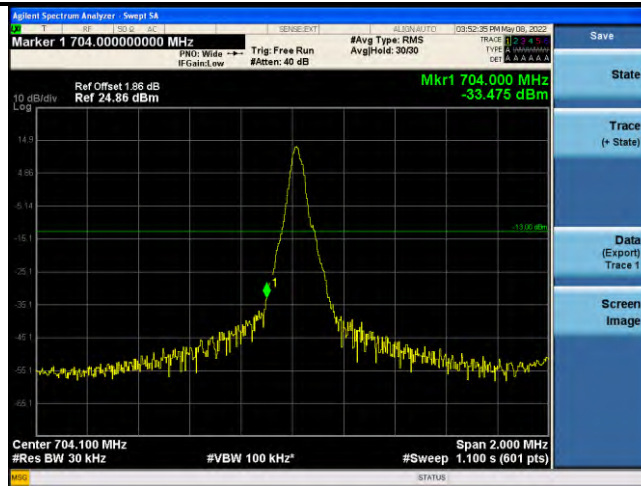

Band17-Stand-Alone-NaN-QPSK-23732-1 @0-15kHz--33.48-PASS