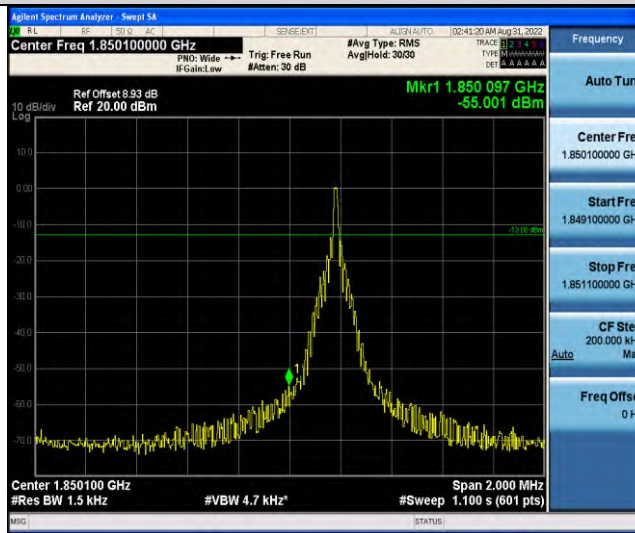

Band25-Stand-Alone-NaN-BPSK-26688-1@0-15kHz--57.34-PASS

Band25-Stand-Alone-NaN-BPSK-26688-1@11-15kHz--15.50-PASS

Band25-Stand-Alone-NaN-BPSK-26688-12@0-15kHz--17.09-PASS

Band25-Stand-Alone-Na-N-QPSK-26042-1@0-15kHz--13.67-PASS