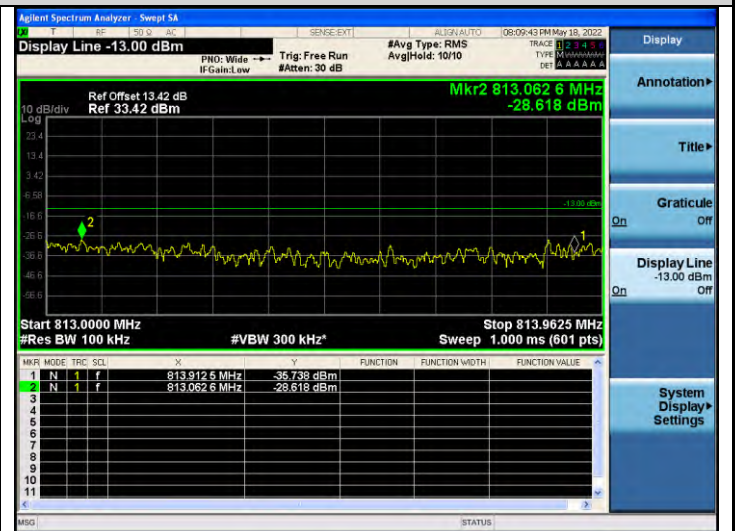

Frequency greater than 37.5kHz

Band26-Stand-Alone-NaN-QPSK-26692-1 @47-3.75kHz--42.82,-28.61-PASS