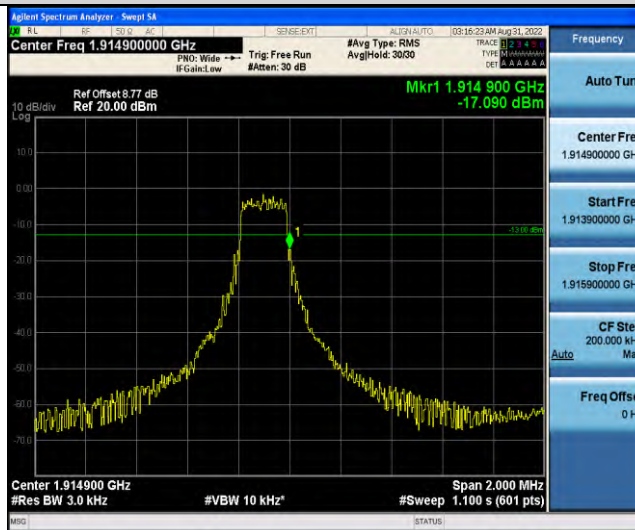

Band25-Stand-Alone-NaN-BPSK-26688-12@0-15kHz--17.09-PASS