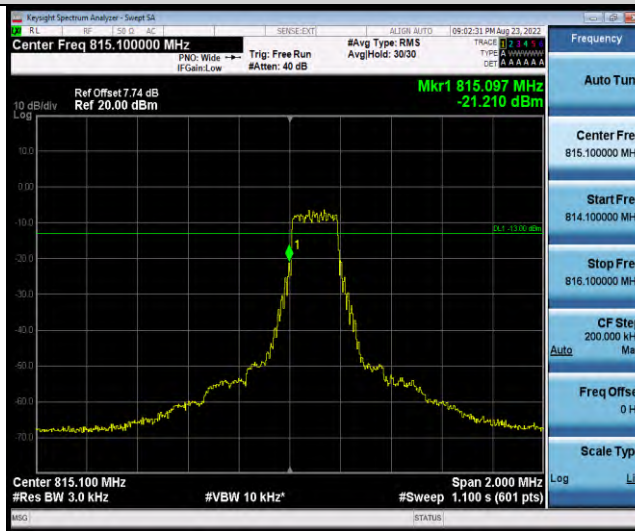

Band18-Stand-Alone-NaN-BPSK-23852-12 @ 0-15kHz--21.21-PASS