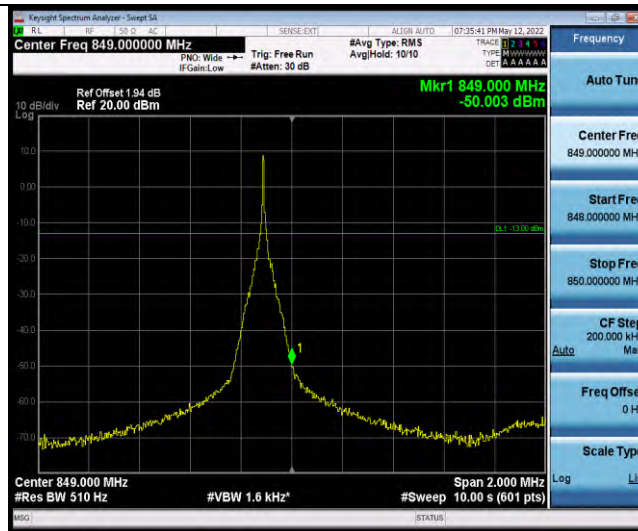

Band26-Stand-Alone-NaN-QPSK-27038-1@47-3.75kHz--50.00-PASS