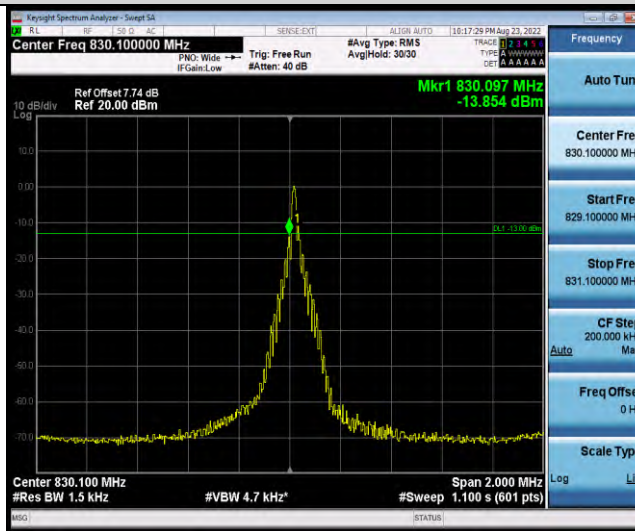

Band19-Stand-Alone-Na-N-BPSK-24002-1 @ 0-15kHz--13.85-PASS