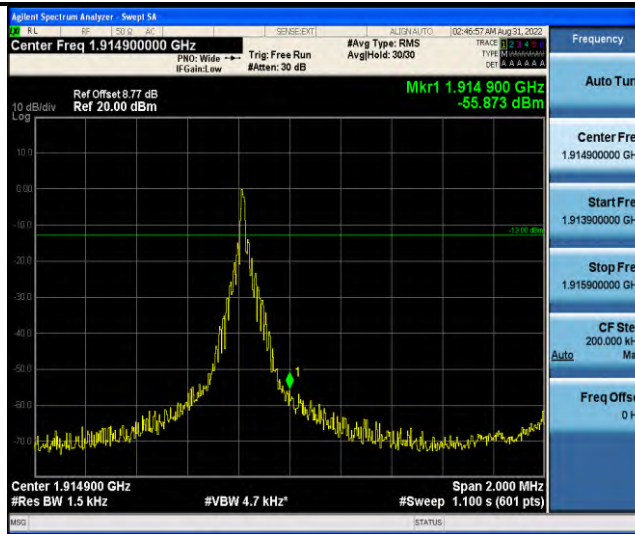

Band25-Stand-Alone-Na-N-QPSK-26688-1@0-15kHz--55.87-PASS