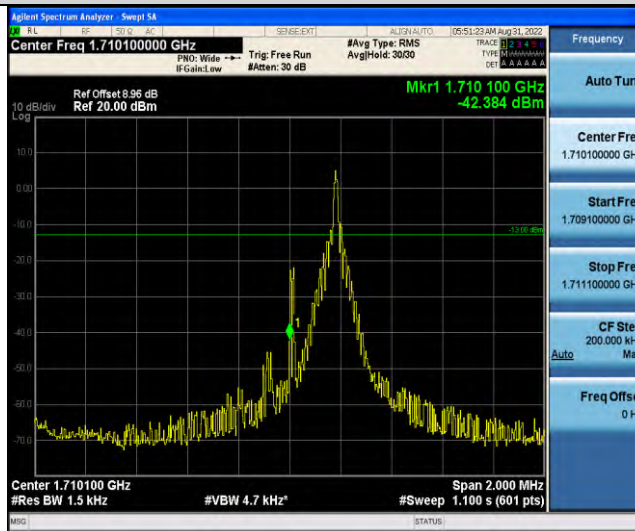

Band66-Stand-Alone-NaN-QPSK-131974-1 @11-15kHz--42.38-PASS