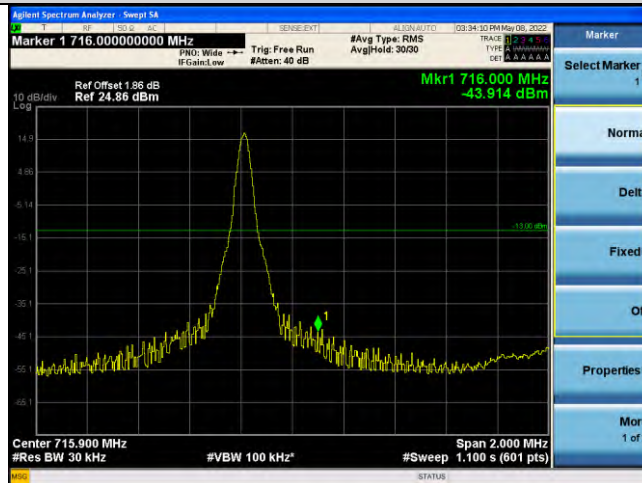

Band17-Stand-Alone-NaN-QPSK-23848-1 @0-3.75kHz--43.91-PASS