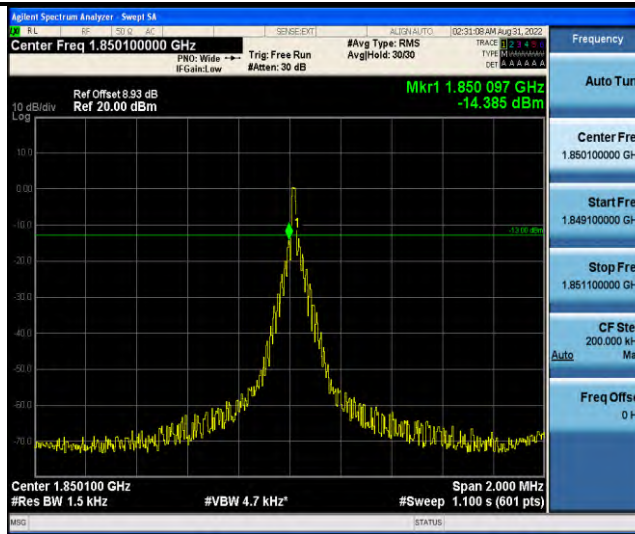

Band25-Stand-Alone-NaN-BPSK-26042-1 @ 0-15kHz--14.38-PASS