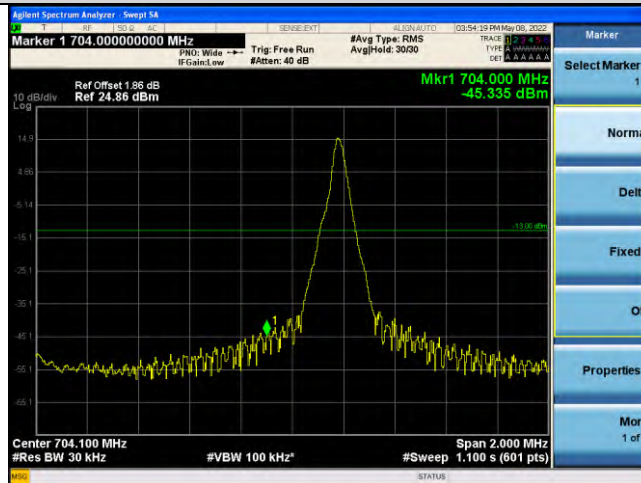

Band17-Stand-Alone-NaN-BPSK-23732-1 @ 11-15kHz--45.34-PASS