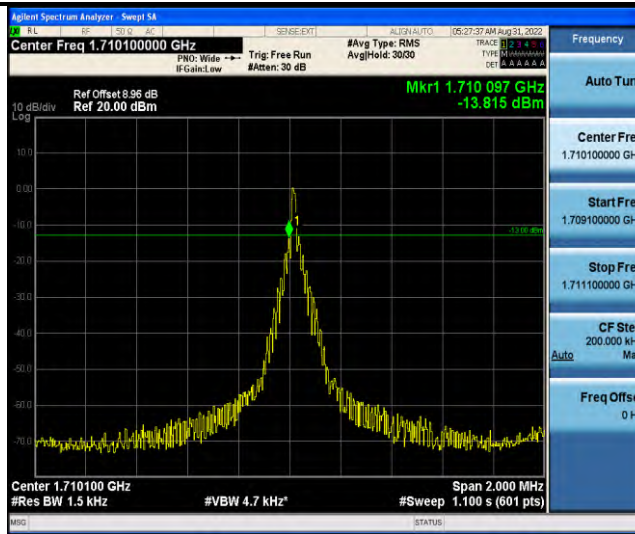

Band66-Stand-Alone-NaN-BPSK-131974-1@0-15kHz--13.82-PASS