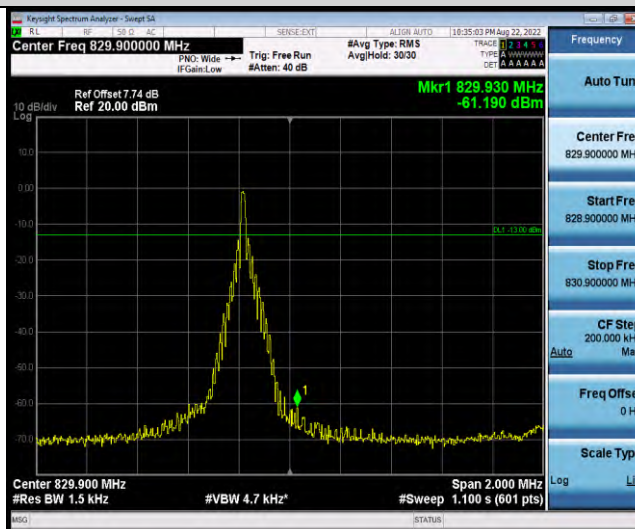

Band18-Stand-Alone-NaN-QPSK-23998-1 @ 0-15kHz--61.19-PASS