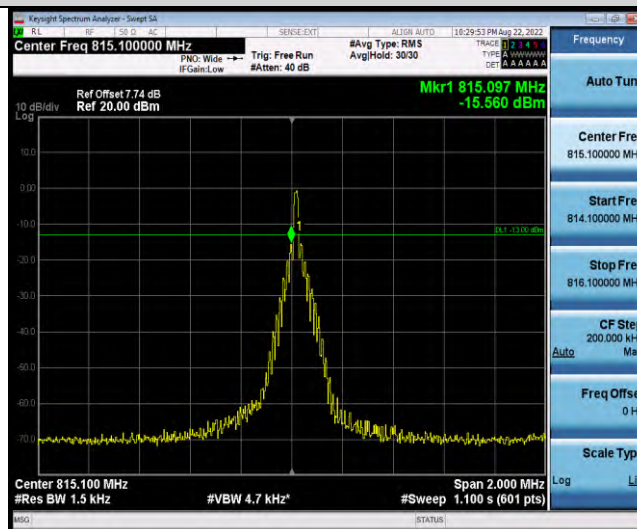

Band18-Stand-Alone-NaN-QPSK-23852-1 @ 0-15kHz--15.56-PASS