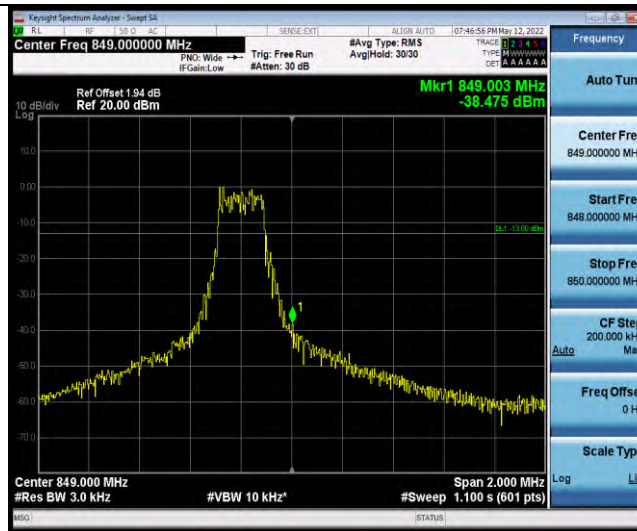

Band26-Stand-Alone-NaN-BPSK-27038-12@0-15kHz--38.47-PASS