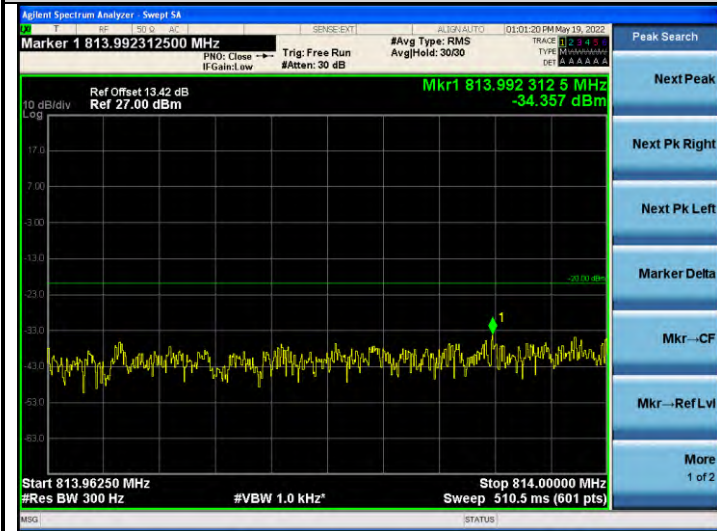

Frequency up to and including 37.5kHz

Frequency greater than 37.5kHz

Band26-Stand-Alone-NaN-QPSK-26692-1 @ 0-15kHz--29.80,-13.80-PASS

Frequency up to and including 37.5kHz

Frequency greater than 37.5kHz

Band26-Stand-Alone-Na-N-QPSK-26692-1 @ 11-15kHz--42.47,-27.72-PASS