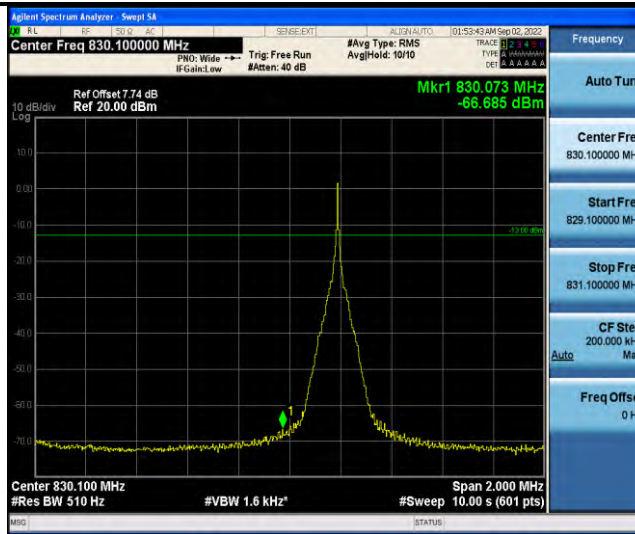

Band19-Stand-Alone-NaN-BPSK-24002-1 @47-3.75kHz--66.68-PASS