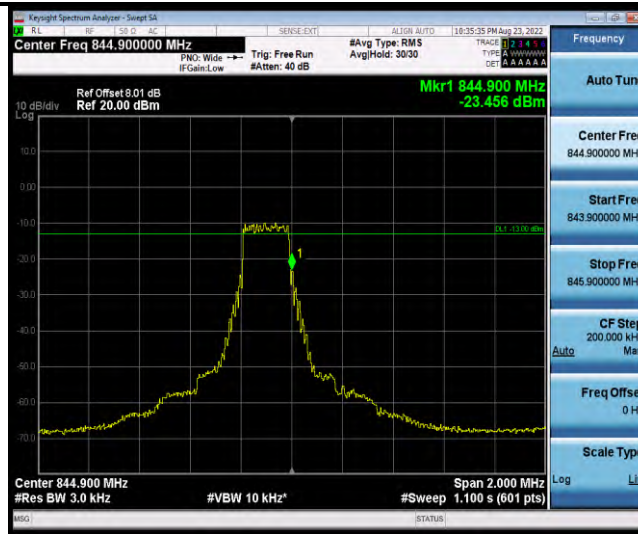

Band19-Stand-Alone-NaN-QPSK-24002-1@11-15kHz--55.32-PASS

Band19-Stand-Alone-NaN-QPSK-24002-12@0-15kHz--24.93-PASS

Band19-Stand-Alone-NaN-QPSK-24148-1@0-15kHz--62.00-PASS

Band19-Stand-Alone-NaN-QPSK-24148-1@11-15kHz--13.40-PASS