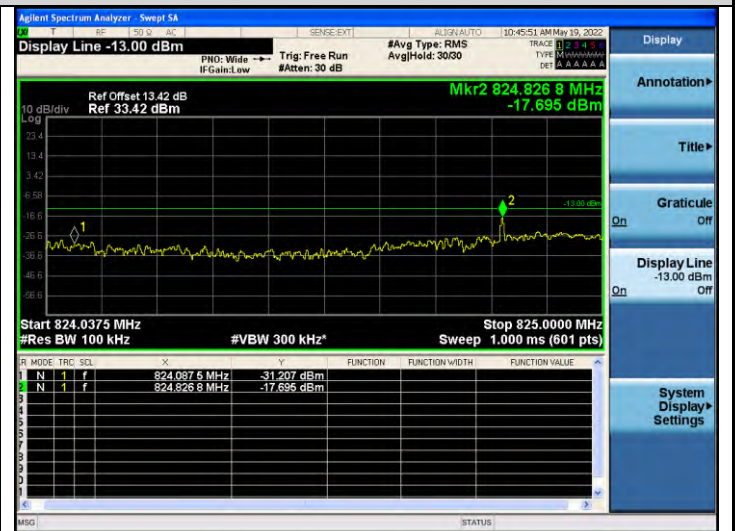

Frequency up to and including 37.5kHz

Frequency greater than 37.5kHz

Band26-Stand-Alone-Na-N-QPSK-26692-12 @ 0-15kHz--34.35,-13.37-PASS

Frequency up to and including 37.5kHz

Frequency greater than 37.5kHz