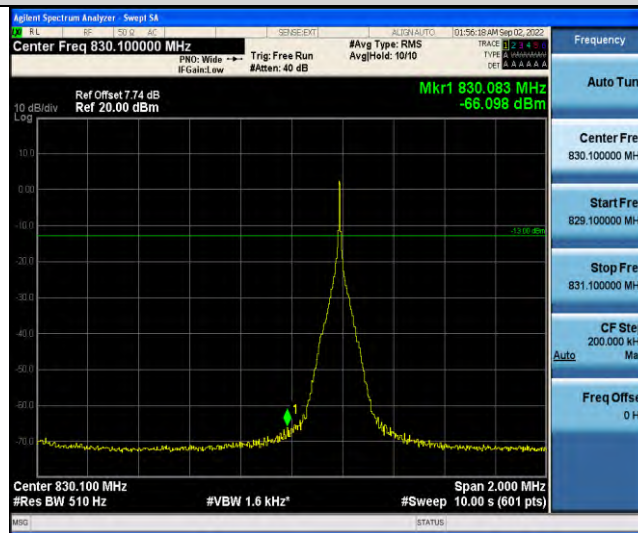

Band19-Stand-Alone-Na-N-QPSK-24002-1@47-3.75kHz--66.10-PASS