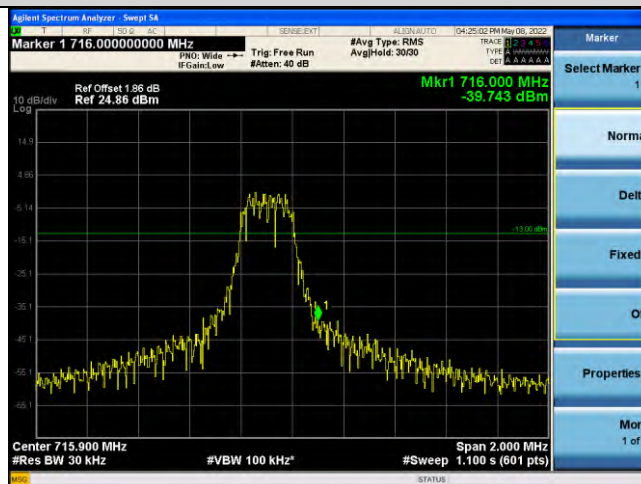

Band17-Stand-Alone-NaN-BPSK-23848-12 @0-15kHz--39.74-PASS