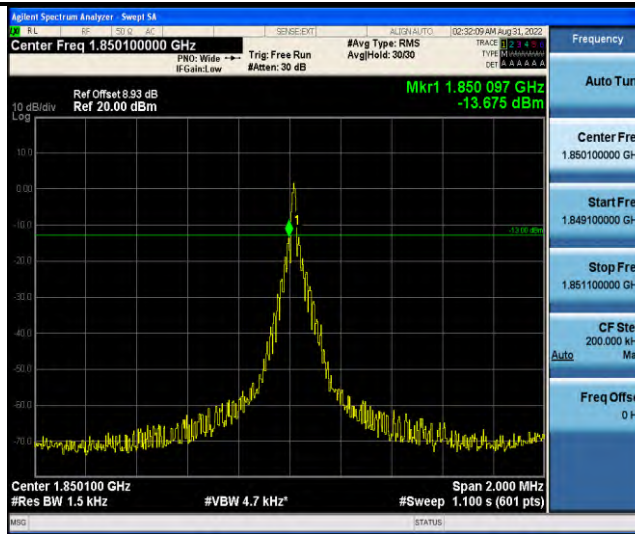

Band25-Stand-Alone-Na-N-QPSK-26042-1@0-15kHz--13.67-PASS