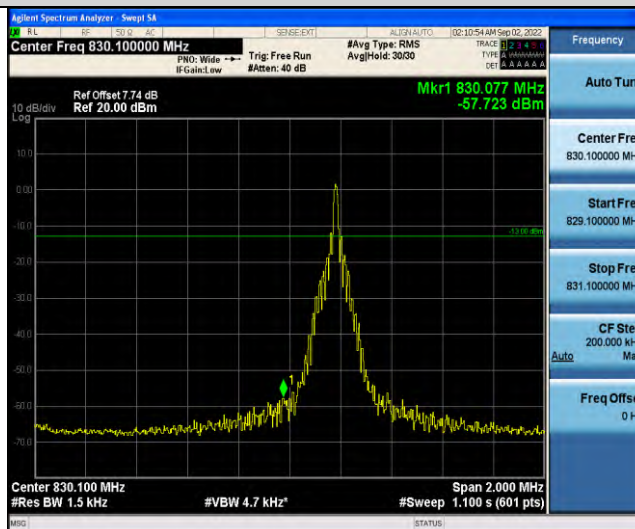

Band19-Stand-Alone-Na-N-BPSK-24002-1 @ 11-15kHz--57.72-PASS