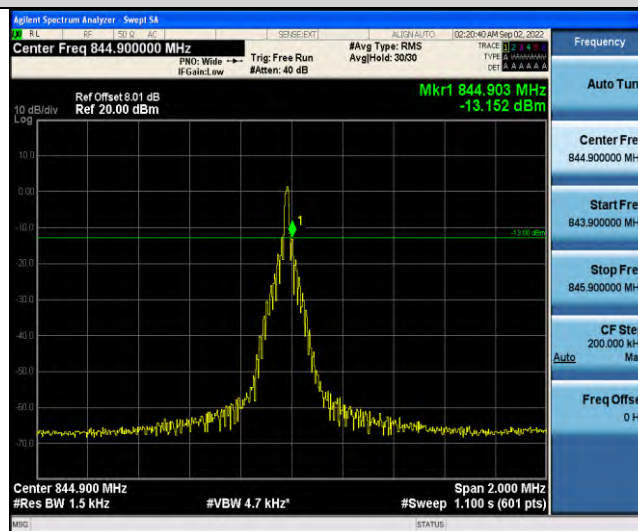

Band19-Stand-Alone-NaN-BPSK-24148-1@11-15kHz--13.15-PASS