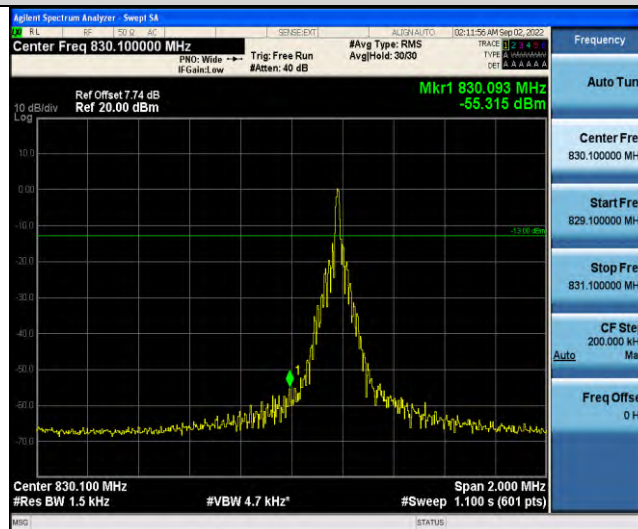

Band19-Stand-Alone-NaN-BPSK-24148-1@0-15kHz--61.66-PASS

Band19-Stand-Alone-NaN-BPSK-24148-1@11-15kHz--13.15-PASS

Band19-Stand-Alone-NaN-BPSK-24148-12@0-15kHz--23.94-PASS

Band19-Stand-Alone-NaN-QPSK-24002-1@0-15kHz--13.81-PASS