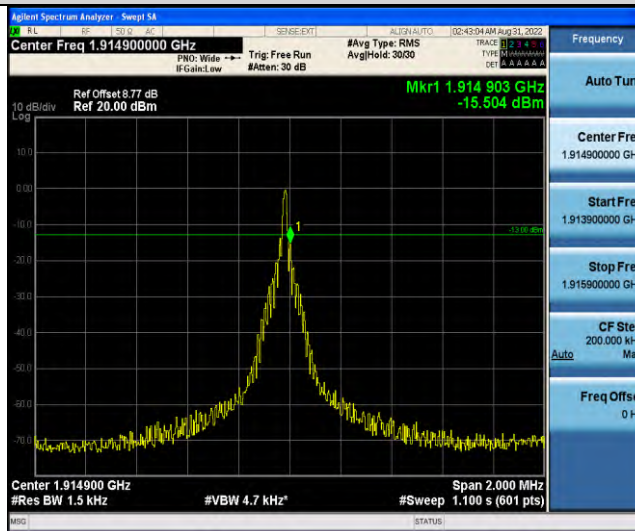

Band25-Stand-Alone-NaN-BPSK-26688-1@11-15kHz--15.50-PASS