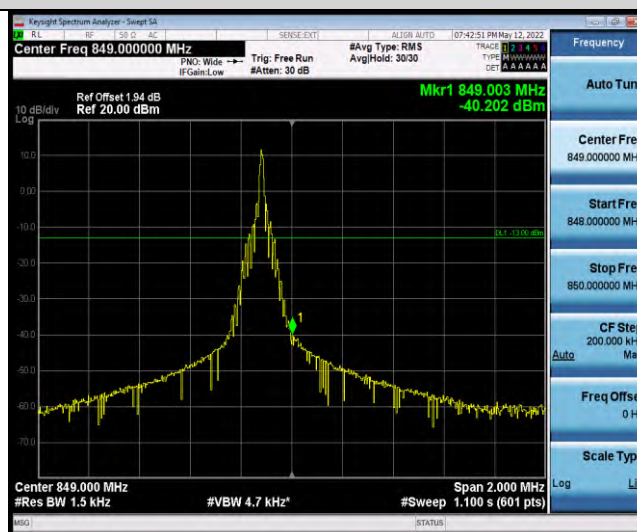

Band26-Stand-Alone-NaN-BPSK-27038-1@11-15kHz--40.20-PASS