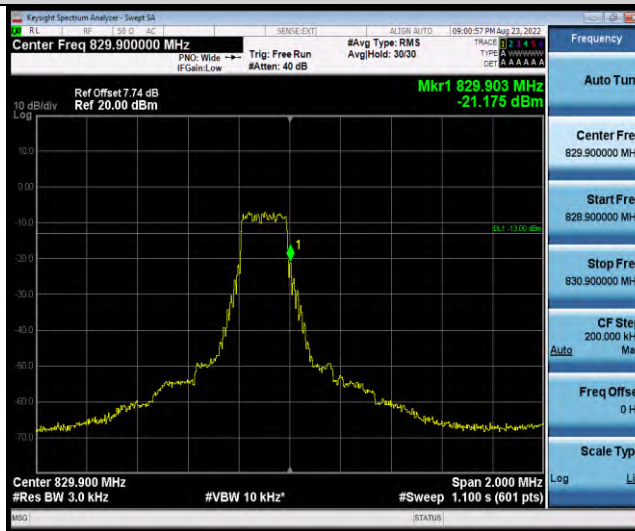

Band18-Stand-Alone-NaN-QPSK-23852-1 @ 11-15kHz--56.88-PASS

Band18-Stand-Alone-NaN-QPSK-23852-12 @ 0-15kHz--20.21-PASS

Band18-Stand-Alone-NaN-QPSK-23998-1 @ 0-15kHz--61.19-PASS

Band18-Stand-Alone-NaN-QPSK-23998-1 @ 11-15kHz--14.38-PASS