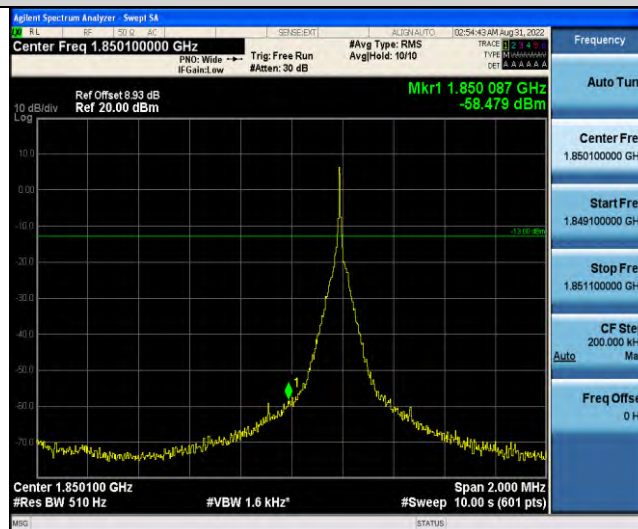

Band25-Stand-Alone-NaN-BPSK-26042-1@47-3.75kHz--58.48-PASS