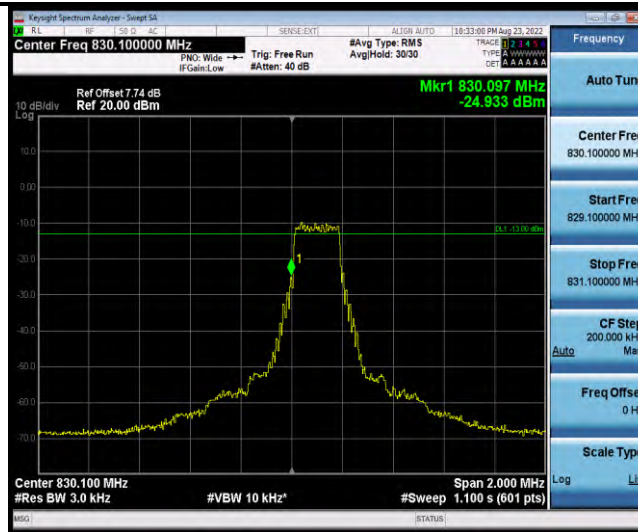

Band19-Stand-Alone-NaN-QPSK-24002-12@0-15kHz--24.93-PASS