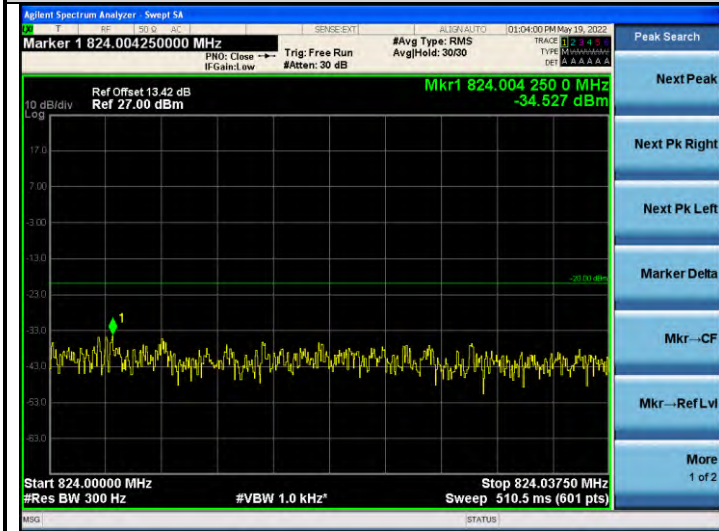

Band26-Stand-Alone-NaN-BPSK-26788-1 @ 11-15kHz--31.19,-13.06-PASS

Frequency up to and including 37.5kHz