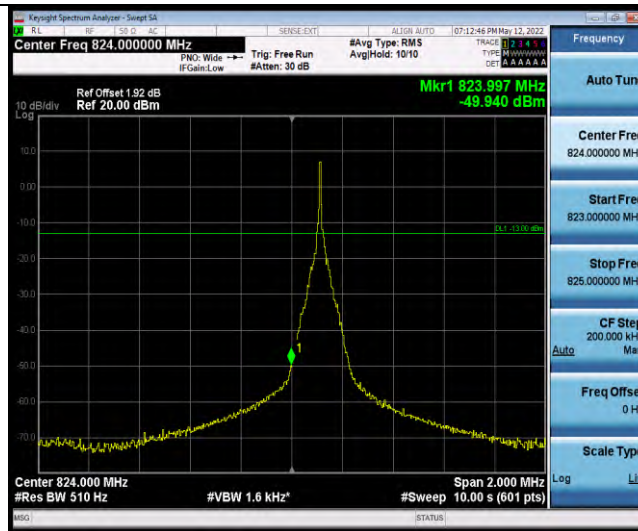

Band26-Stand-Alone-NaN-QPSK-26792-1 @ 0-3.75kHz--49.94-PASS