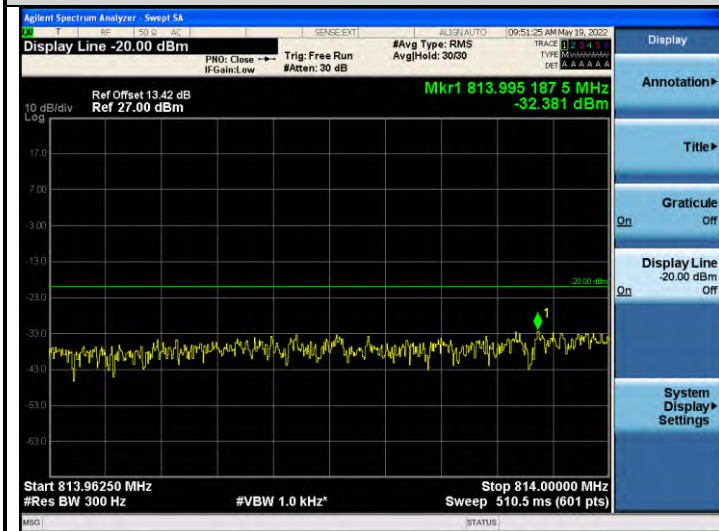

Frequency greater than 37.5kHz

Band26-Stand-Alone-NaN-QPSK-26788-1 @0-3.75kHz--42.16,-24.55-PASS

Frequency up to and including 37.5kHz

Frequency greater than 37.5kHz

Band26-Stand-Alone-NaN-QPSK-26788-1 @47-3.75kHz--30.70,-17.74-PASS