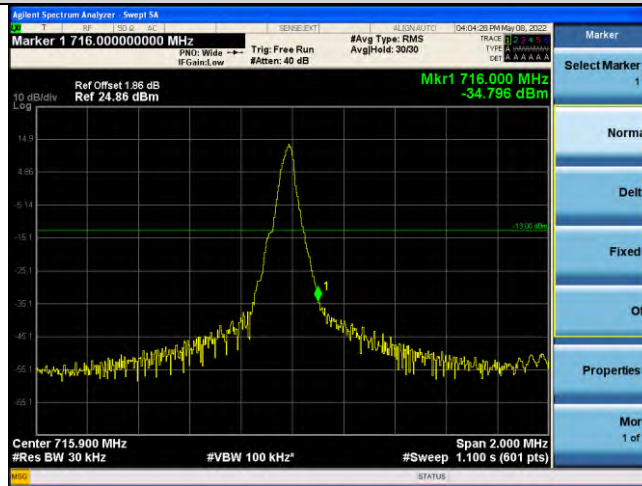

Band17-Stand-Alone-NaN-QPSK-23848-1 @11-15kHz--34.80-PASS