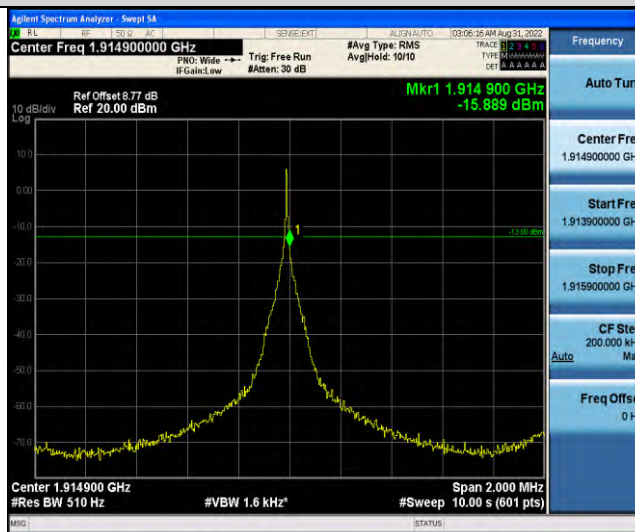

Band25-Stand-Alone-NaN-BPSK-26688-1 @ 47-3.75kHz--14.36-PASS

Band25-Stand-Alone-NaN-QPSK-26042-1 @ 0-3.75kHz--15.58-PASS

Band25-Stand-Alone-Na-N-QPSK-26042-1 @ 47-3.75kHz--58.68-PASS

Band25-Stand-Alone-Na-N-QPSK-26688-1 @ 0-3.75kHz--56.91-PASS