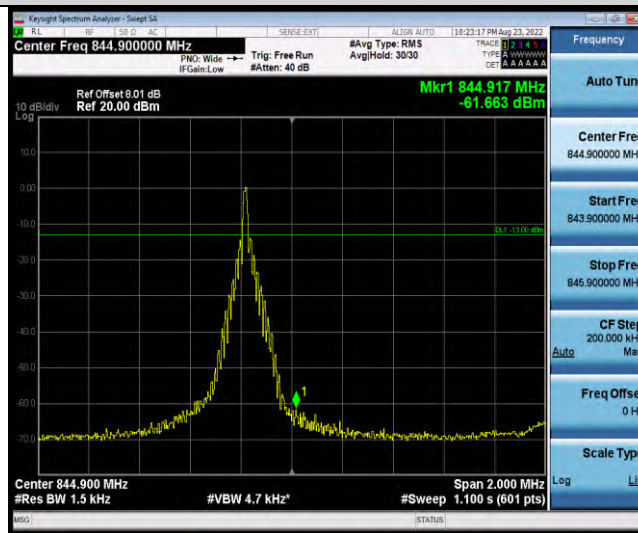

Band19-Stand-Alone-Na-N-QPSK-24148-1 @ 47-3.75kHz--18.30-PASS

Band19-Stand-Alone-Na-N-BPSK-24002-1 @ 0-15kHz--13.85-PASS

Band19-Stand-Alone-Na-N-BPSK-24002-1 @ 11-15kHz--57.72-PASS

Band19-Stand-Alone-NaN-BPSK-24002-12@0-15kHz--23.73-PASS