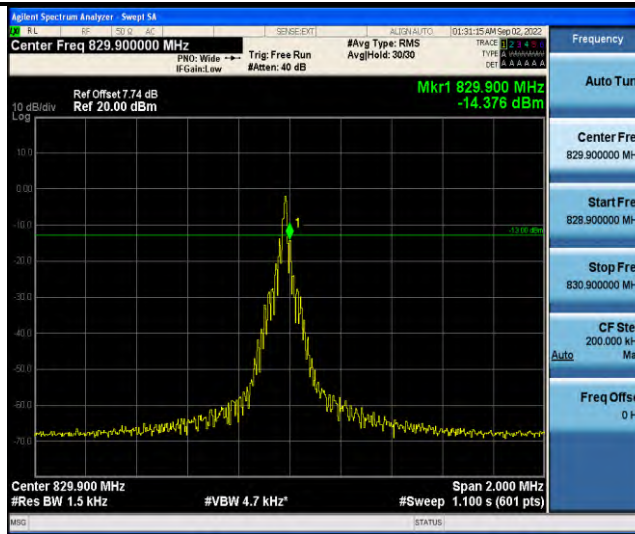

Band18-Stand-Alone-NaN-QPSK-23998-1 @ 11-15kHz--14.38-PASS