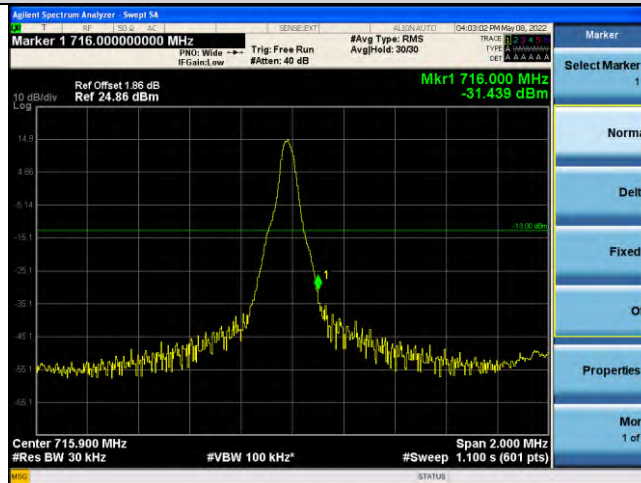

Band17-Stand-Alone-NaN-BPSK-23848-1 @ 11-15kHz--31.44-PASS