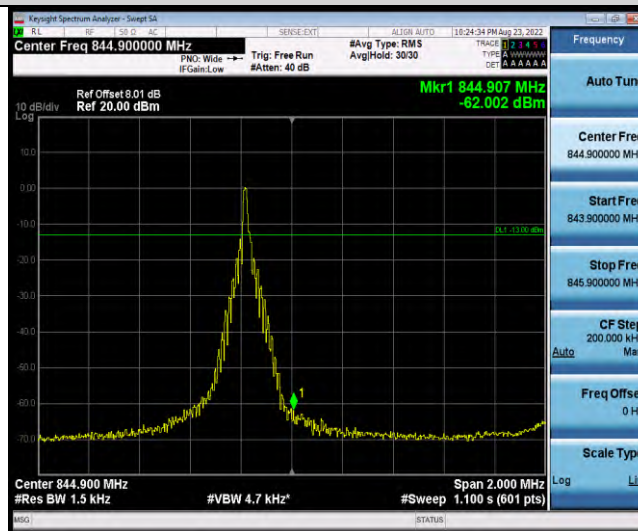

Band19-Stand-Alone-NaN-QPSK-24148-1@0-15kHz--62.00-PASS