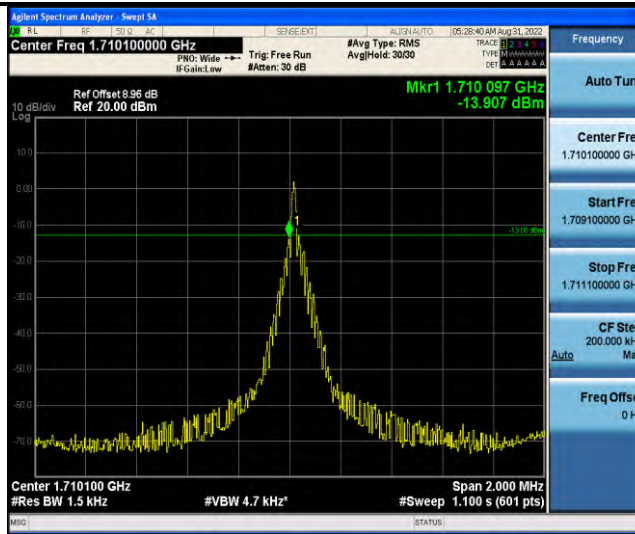

Band66-Stand-Alone-NaN-BPSK-131974-12@0-15kHz--14.65-PASS

Band66-Stand-Alone-NaN-BPSK-132670-1 @0-15kHz--57.44-PASS

Band66-Stand-Alone-NaN-BPSK-132670-1 @ 11-15kHz--14.41-PASS

Band66-Stand-Alone-NaN-BPSK-132670-12 @0-15kHz--16.69-PASS