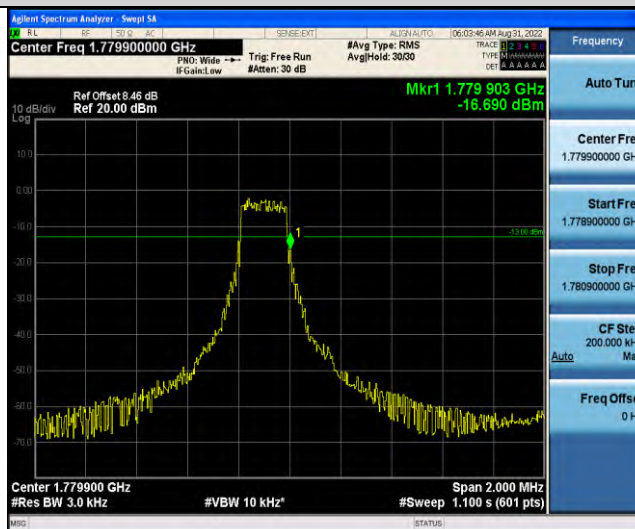

Band66-Stand-Alone-NaN-BPSK-132670-12 @0-15kHz--16.69-PASS