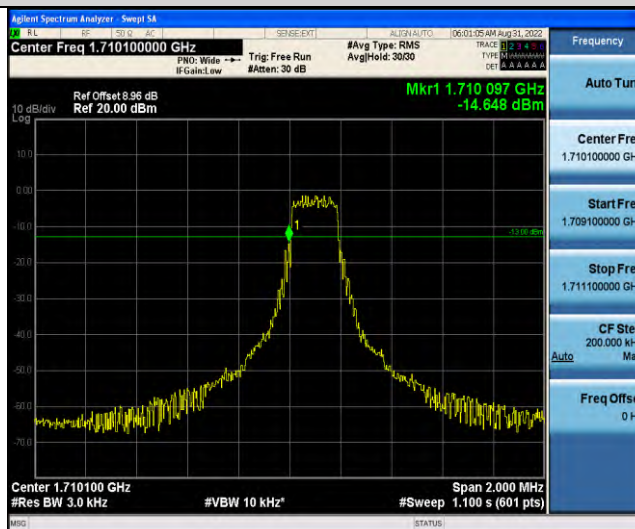

Band66-Stand-Alone-NaN-QPSK-132670-1@0-3.75kHz--60.31-PASS

Band66-Stand-Alone-NaN-QPSK-132670-1@47-3.75kHz--17.02-PASS

Band66-Stand-Alone-NaN-BPSK-131974-1@0-15kHz--13.82-PASS

Band66-Stand-Alone-NaN-BPSK-131974-1@11-15kHz--44.10-PASS