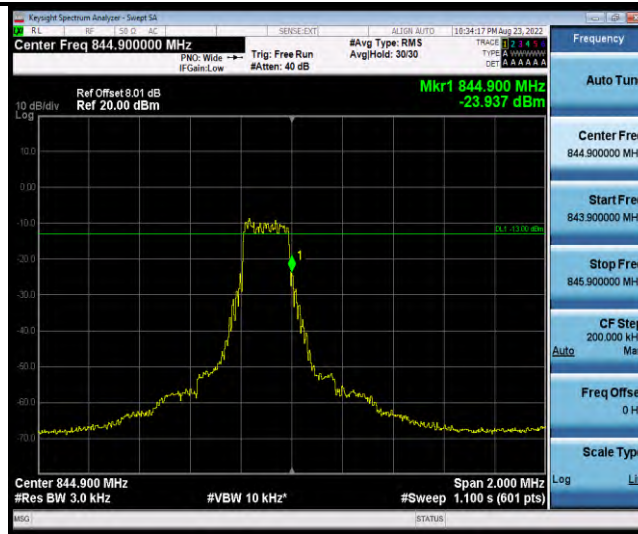

Band19-Stand-Alone-NaN-BPSK-24148-12@0-15kHz--23.94-PASS