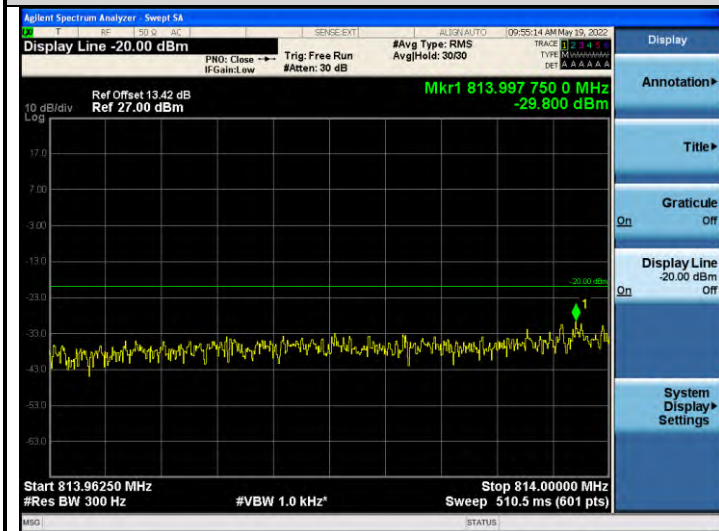

Frequency up to and including 37.5kHz

Frequency greater than 37.5kHz

Band26-Stand-Alone-NaN-BPSK-26788-1 @ 11-15kHz--31.19,-13.06-PASS

Frequency up to and including 37.5kHz

Frequency greater than 37.5kHz

Band26-Stand-Alone-NaN-BPSK-26788-12 @ 0-15kHz--34.52,-14.98-PASS