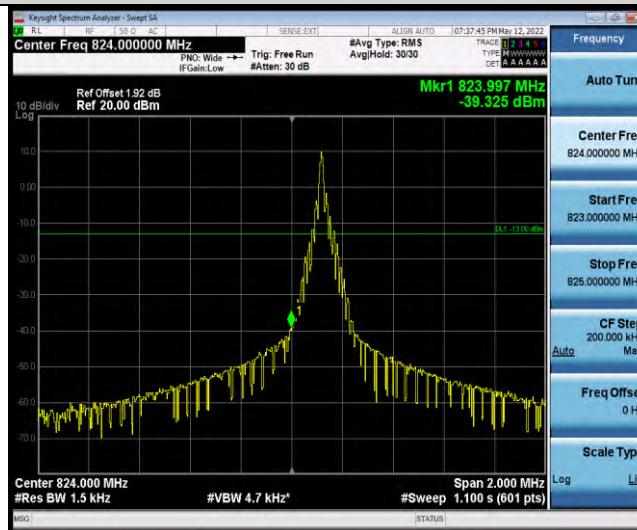

Band26-Stand-Alone-NaN-BPSK-26792-12@0-15kHz--40.99-PASS

Band26-Stand-Alone-NaN-BPSK-27038-1@0-15kHz--48.72-PASS

Band26-Stand-Alone-NaN-BPSK-27038-1@11-15kHz--40.20-PASS

Band26-Stand-Alone-NaN-BPSK-27038-12@0-15kHz--38.47-PASS