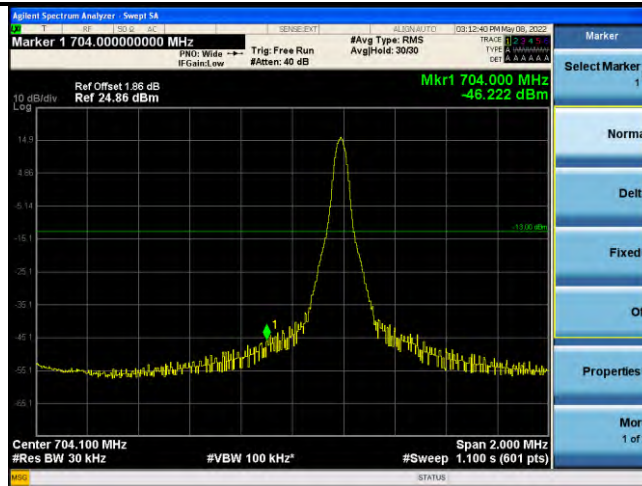

Band17-Stand-Alone-NaN-QPSK-23732-1 @47-3.75kHz--46.22-PASS