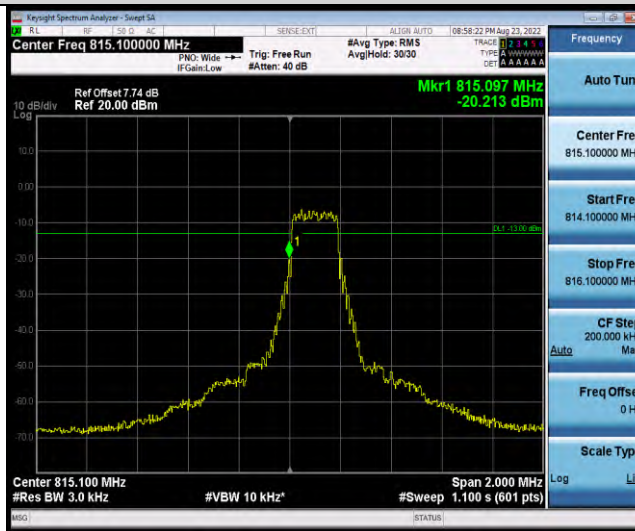

Band18-Stand-Alone-NaN-QPSK-23852-12 @ 0-15kHz--20.21-PASS