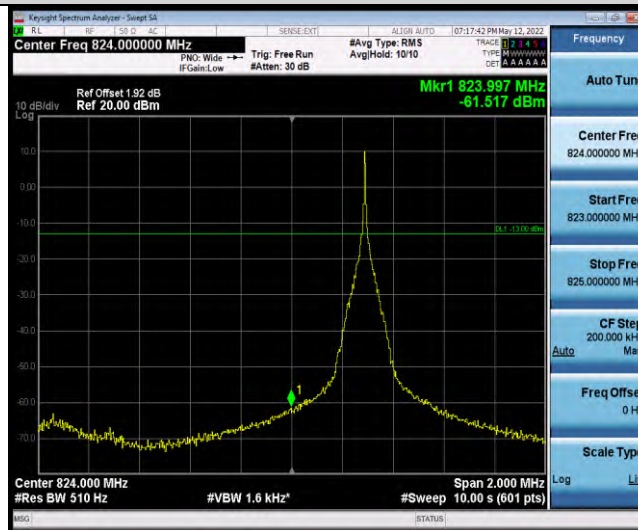

Band26-Stand-Alone-NaN-QPSK-26792-1 @ 47-3.75kHz--61.52-PASS