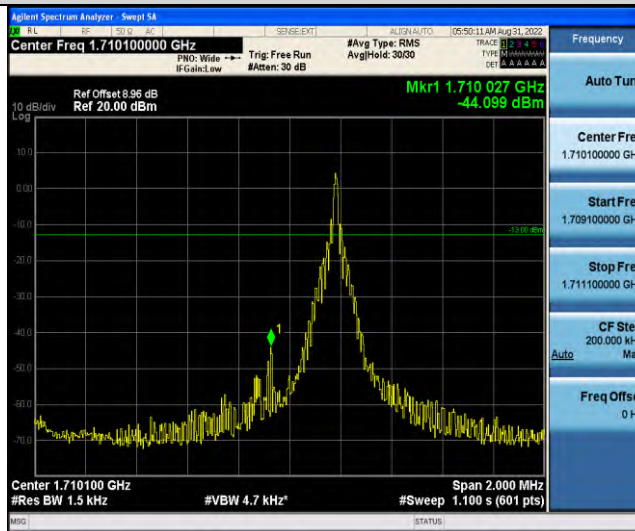

Band66-Stand-Alone-NaN-BPSK-131974-1@11-15kHz--44.10-PASS