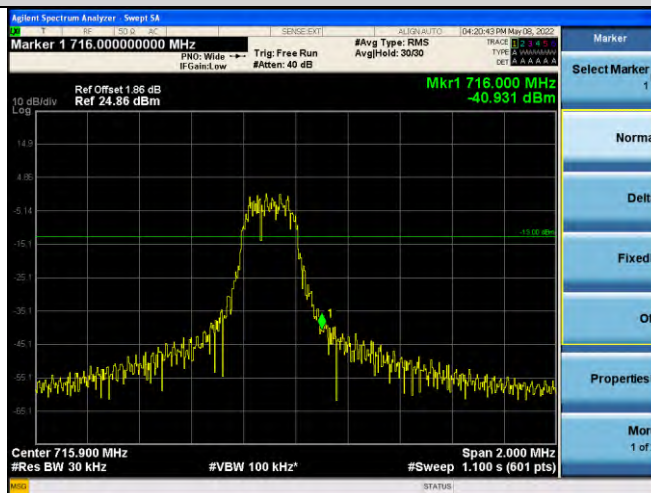

Band17-Stand-Alone-NaN-QPSK-23732-1 @11-15kHz--45.78-PASS

Band17-Stand-Alone-NaN-QPSK-23732-12 @0-15kHz--39.65-PASS

Band17-Stand-Alone-NaN-QPSK-23848-1 @0-15kHz--44.09-PASS

Band17-Stand-Alone-NaN-QPSK-23848-1 @11-15kHz--34.80-PASS