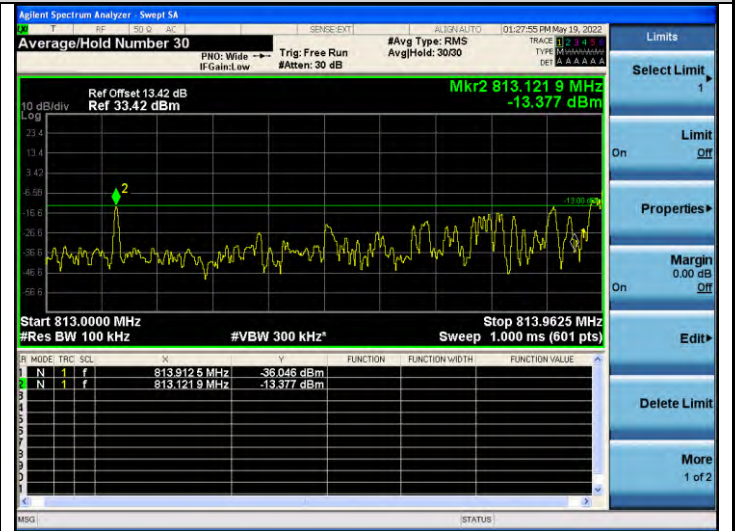

Frequency greater than 37.5kHz