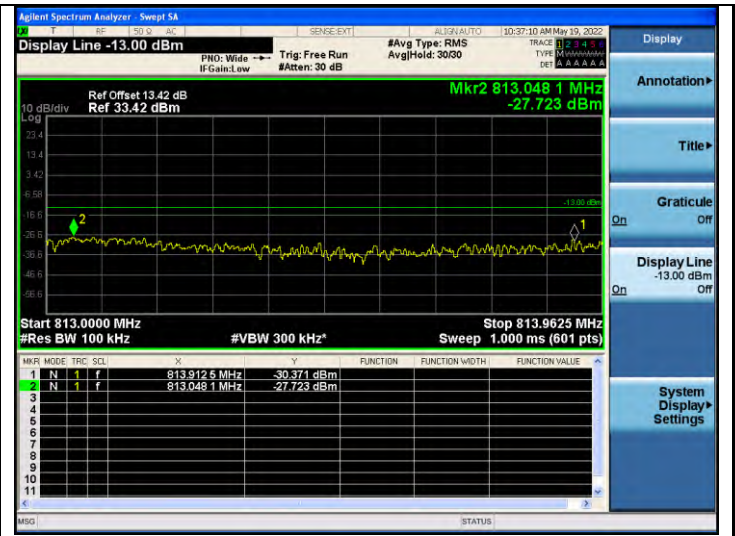

Frequency up to and including 37.5kHz

Frequency greater than 37.5kHz

Band26-Stand-Alone-NaN-QPSK-26692-1 @ 0-15kHz--29.80,-13.80-PASS

Frequency up to and including 37.5kHz

Frequency greater than 37.5kHz

Band26-Stand-Alone-Na-N-QPSK-26692-1 @ 11-15kHz--42.47,-27.72-PASS