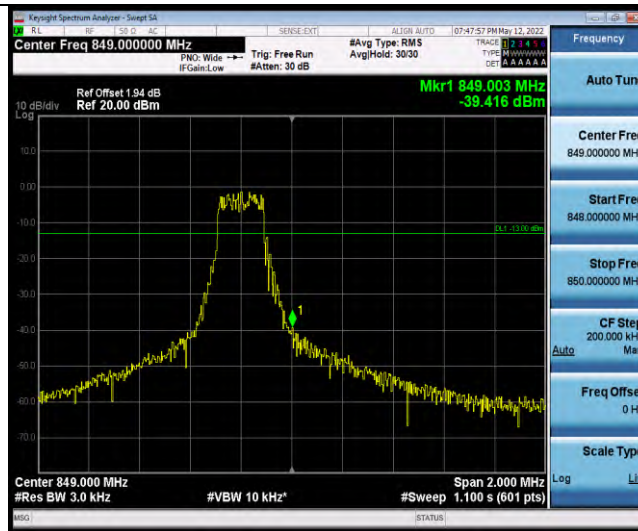

Band26-Stand-Alone-NaN-QPSK-27038-12@0-15kHz--39.42-PASS