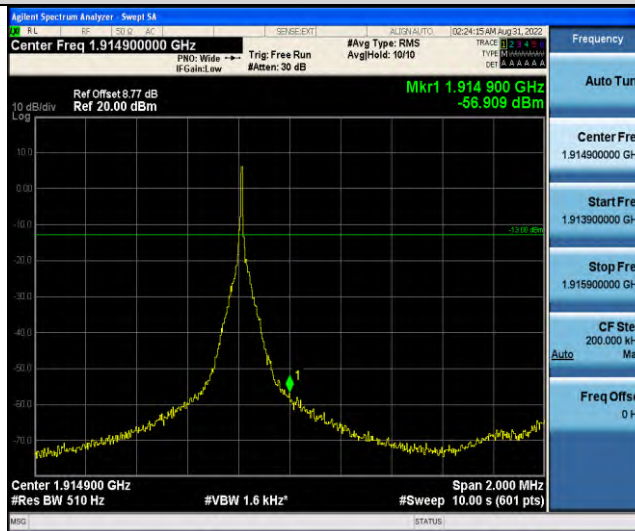

Band25-Stand-Alone-Na-N-QPSK-26688-1 @ 0-3.75kHz--56.91-PASS