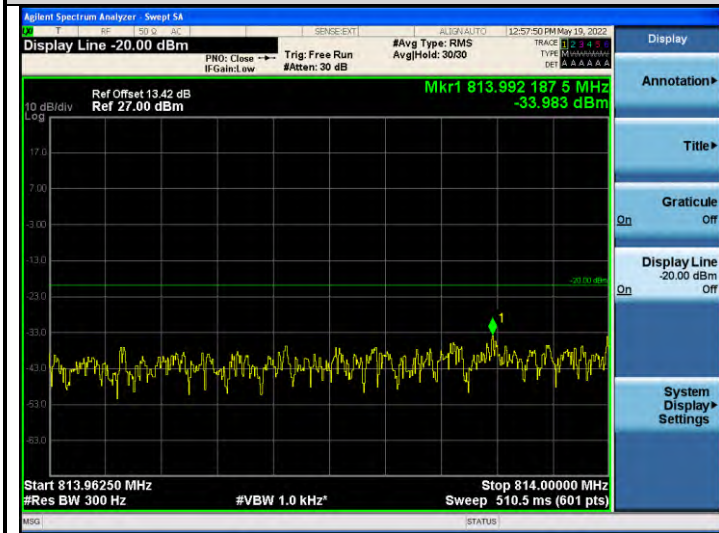

Frequency up to and including 37.5kHz

Frequency greater than 37.5kHz

Band26-Stand-Alone-NaN-BPSK-26692-1 @0-15kHz--32.38,-14.32-PASS

Frequency up to and including 37.5kHz

Frequency greater than 37.5kHz

Band26-Stand-Alone-NaN-BPSK-26692-1 @ 11-15kHz--42.27,-27.44-PASS