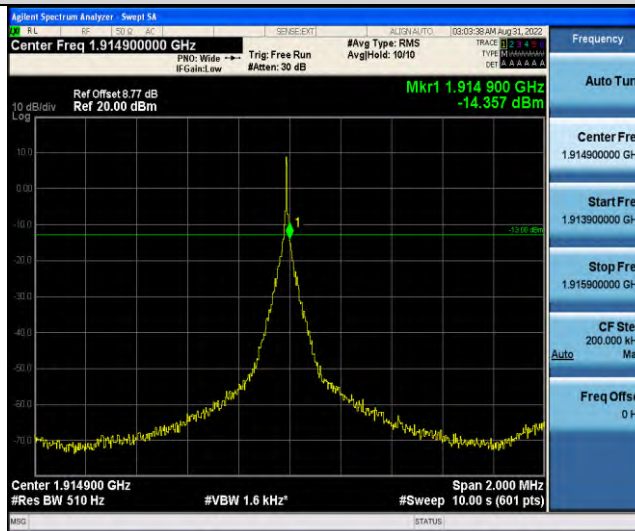

Band19-Stand-Alone-NaN-QPSK-24148-12@0-15kHz--23.46-PASS

Band25-Stand-Alone-NaN-BPSK-26042-1@0-3.75kHz--14.59-PASS

Band25-Stand-Alone-NaN-BPSK-26042-1@47-3.75kHz--58.48-PASS

Band25-Stand-Alone-NaN-BPSK-26688-1 @ 0-3.75kHz--56.99-PASS