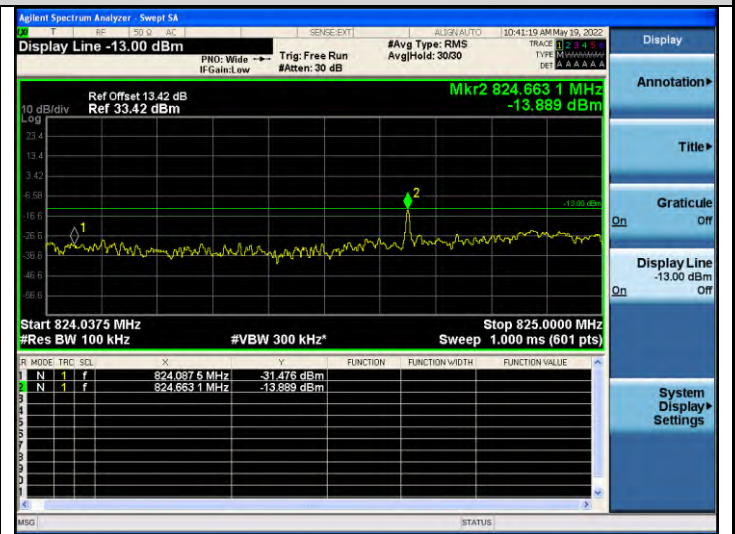

Frequency up to and including 37.5kHz

Frequency greater than 37.5kHz

Band26-Stand-Alone-NaN-BPSK-26692-12 @ 0-15kHz--33.98,-13.07-PASS

Frequency up to and including 37.5kHz

Frequency greater than 37.5kHz

Band26-Stand-Alone-NaN-BPSK-26788-1 @ 0-15kHz--41.96,-13.88-PASS