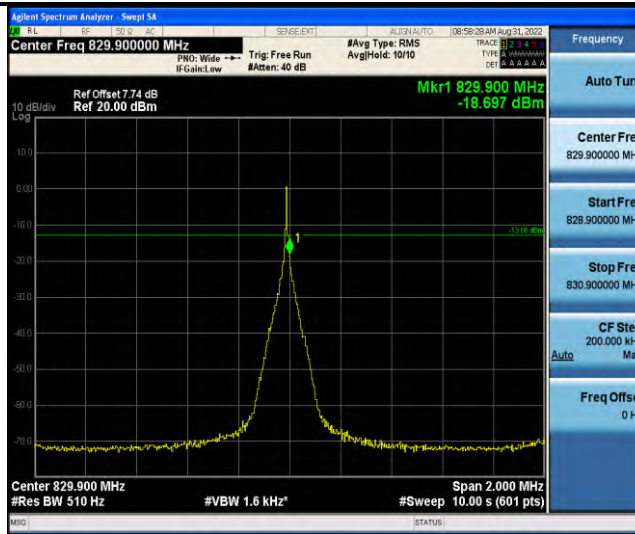

Band17-Stand-Alone-NaN-QPSK-23848-12@0-15kHz--40.93-PASS

Band18-Stand-Alone-NaN-BPSK-23852-1 @ 0-3.75kHz--16.37-PASS

Band18-Stand-Alone-NaN-BPSK-23852-1 @ 47-3.75kHz--66.42-PASS

Band18-Stand-Alone-NaN-BPSK-23998-1 @ 0-3.75kHz--64.05-PASS