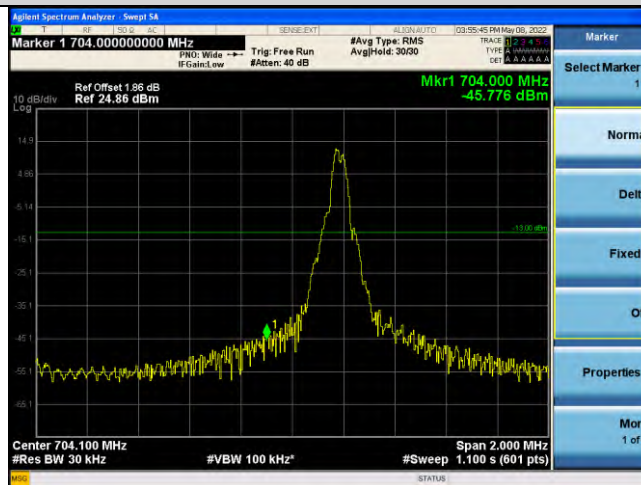

Band17-Stand-Alone-NaN-BPSK-23848-1 @0-15kHz--43.72-PASS

Band17-Stand-Alone-NaN-BPSK-23848-1 @ 11-15kHz--31.44-PASS

Band17-Stand-Alone-NaN-BPSK-23848-12 @0-15kHz--39.74-PASS

Band17-Stand-Alone-NaN-QPSK-23732-1 @0-15kHz--33.48-PASS