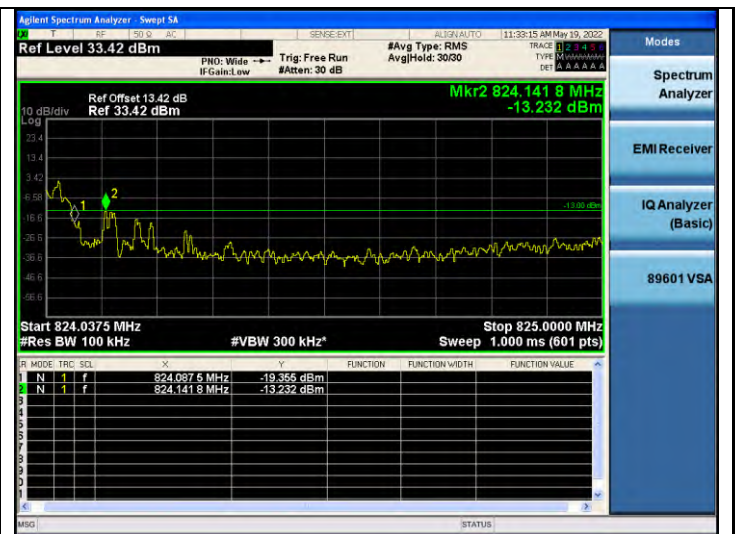

Frequency greater than 37.5kHz