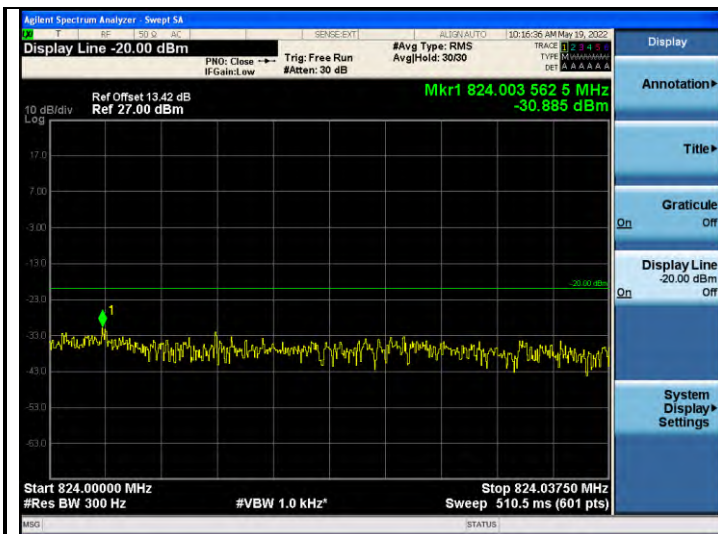

Frequency up to and including 37.5kHz