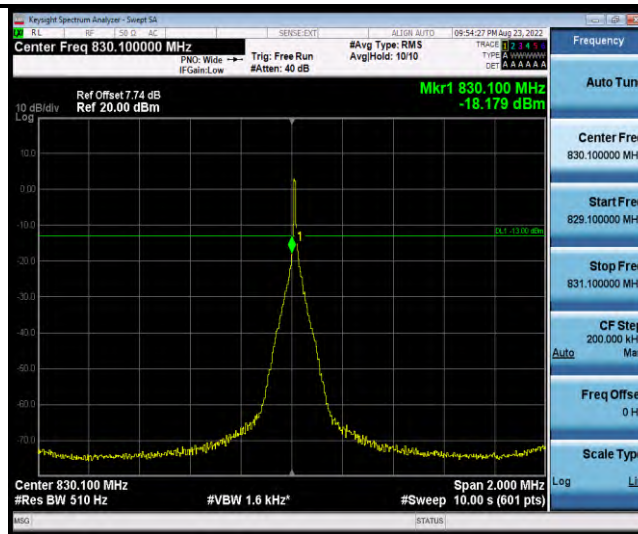

Band19-Stand-Alone-Na-N-QPSK-24002-1@0-3.75kHz--18.18-PASS