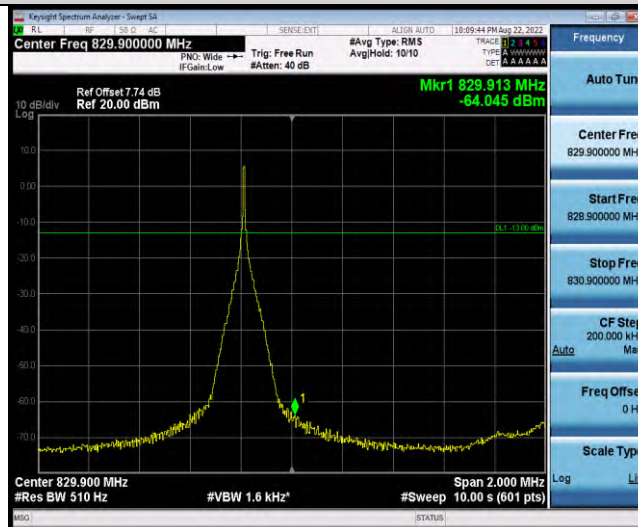

Band18-Stand-Alone-NaN-BPSK-23998-1 @ 0-3.75kHz--64.05-PASS