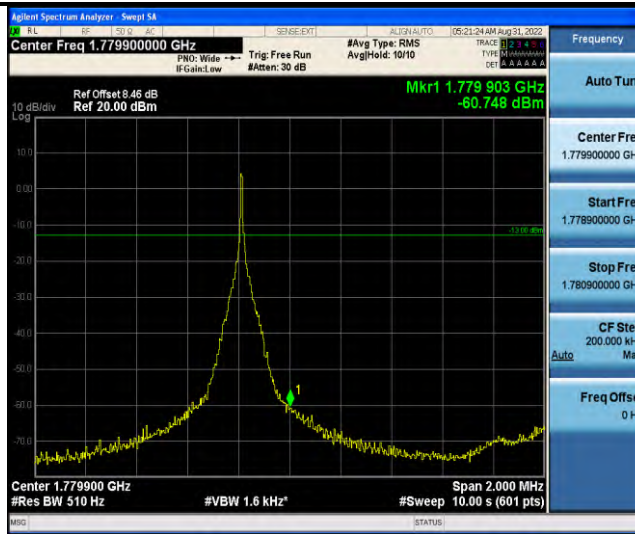

Band26-Stand-Alone-NaN-QPSK-27038-1@11-15kHz--39.39-PASS

Band26-Stand-Alone-NaN-QPSK-27038-12@0-15kHz--39.42-PASS

Band66-Stand-Alone-NaN-BPSK-131974-1@0-3.75kHz--16.79-PASS

Band66-Stand-Alone-NaN-BPSK-131974-1@47-3.75kHz--61.21-PASS