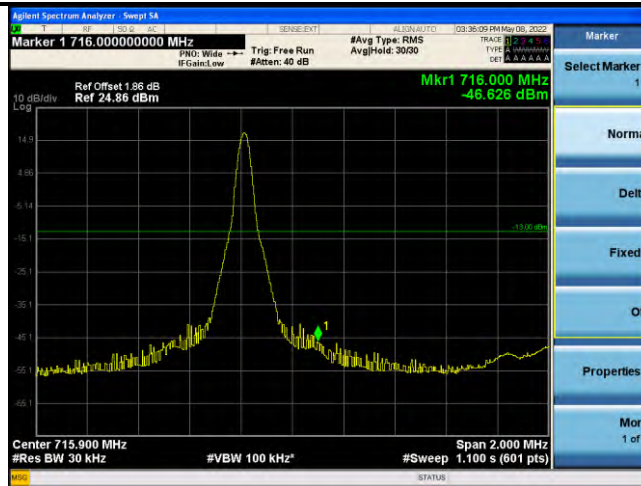

Band13-Stand-Alone-NaN-QPSK-23278-12@0-15kHz--42.37-PASS

Band17-Stand-Alone-NaN-BPSK-23732-1 @0-3.75kHz--32.70-PASS

Band17-Stand-Alone-NaN-BPSK-23732-1 @47-3.75kHz--47.26-PASS

Band17-Stand-Alone-NaN-BPSK-23848-1 @0-3.75kHz--46.63-PASS