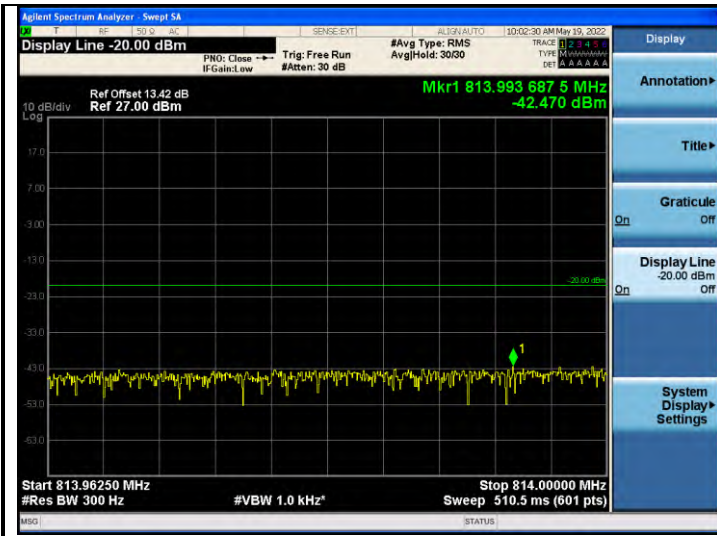

Frequency up to and including 37.5kHz