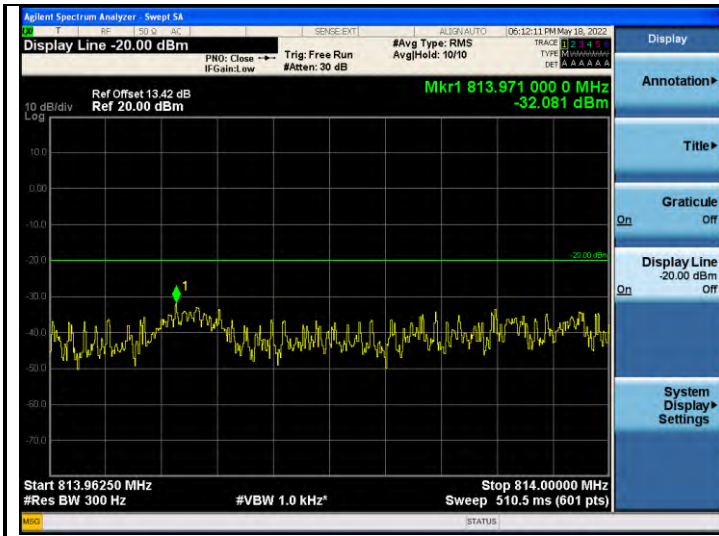

Frequency up to and including 37.5kHz