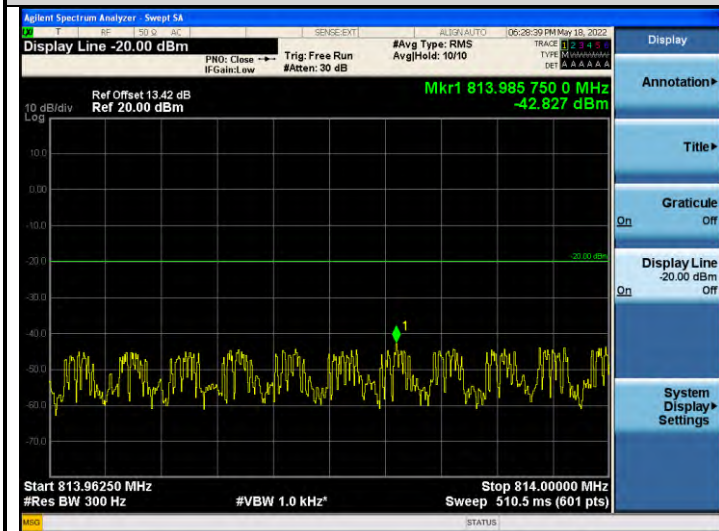

Band26-Stand-Alone-NaN-QPSK-26692-1 @0-3.75kHz--32.33,-22.48-PASS

Frequency up to and including 37.5kHz