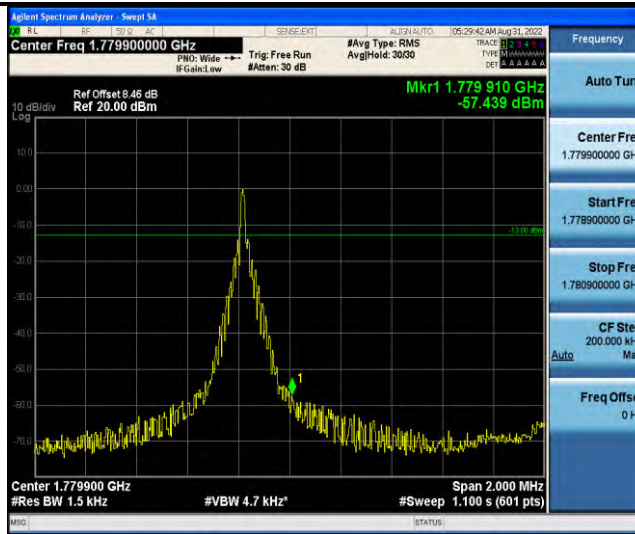

Band66-Stand-Alone-NaN-BPSK-132670-1 @0-15kHz--57.44-PASS