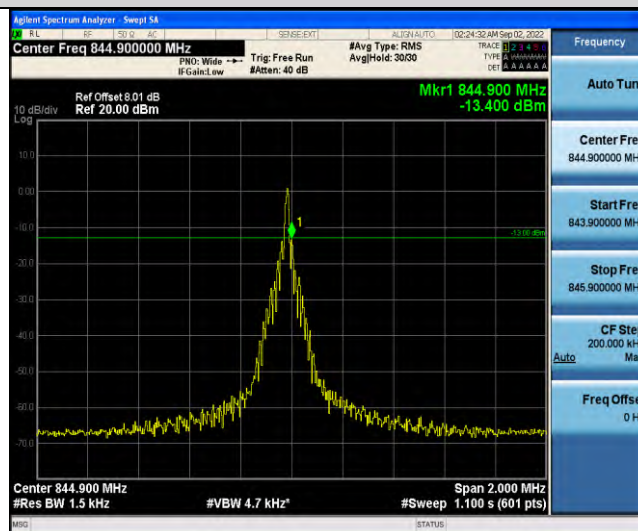

Band19-Stand-Alone-NaN-QPSK-24148-1@11-15kHz--13.40-PASS