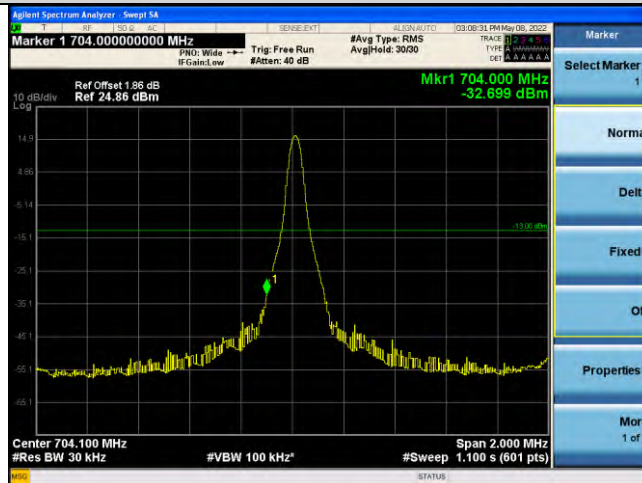

Band13-Stand-Alone-NaN-QPSK-23278-12@0-15kHz--42.37-PASS

Band17-Stand-Alone-NaN-BPSK-23732-1 @0-3.75kHz--32.70-PASS

Band17-Stand-Alone-NaN-BPSK-23732-1 @47-3.75kHz--47.26-PASS

Band17-Stand-Alone-NaN-BPSK-23848-1 @0-3.75kHz--46.63-PASS