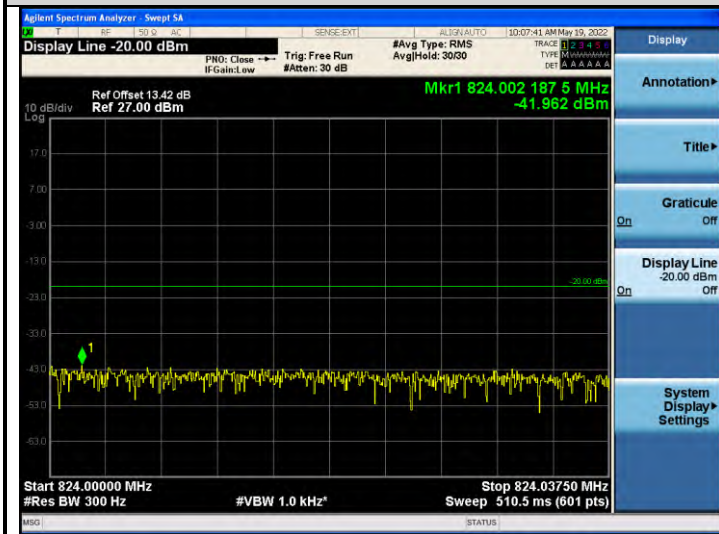

Band26-Stand-Alone-NaN-BPSK-26692-12 @ 0-15kHz--33.98,-13.07-PASS

Frequency up to and including 37.5kHz