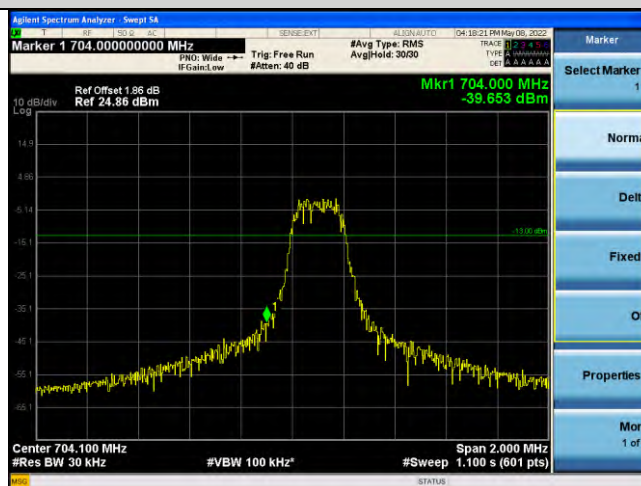

Band17-Stand-Alone-NaN-QPSK-23732-12 @0-15kHz--39.65-PASS