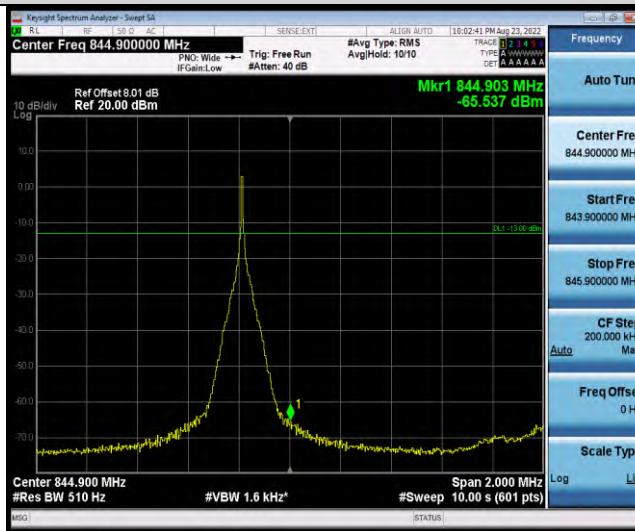

Band19-Stand-Alone-NaN-BPSK-24148-1 @0-3.75kHz--65.54-PASS