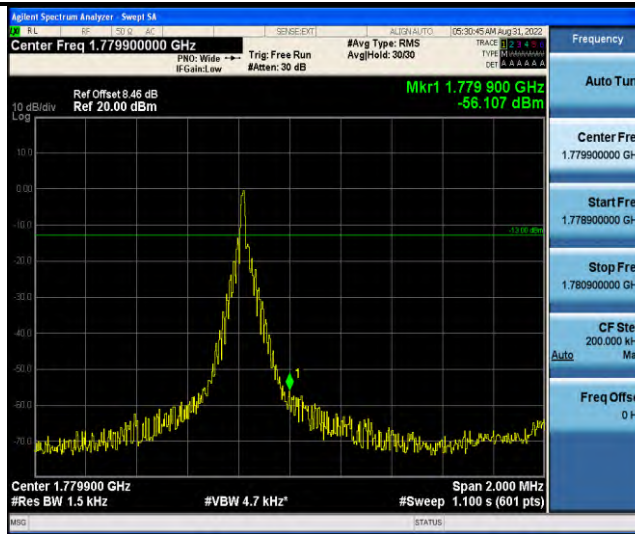

Band66-Stand-Alone-NaN-QPSK-132670-1 @0-15kHz--56.11-PASS