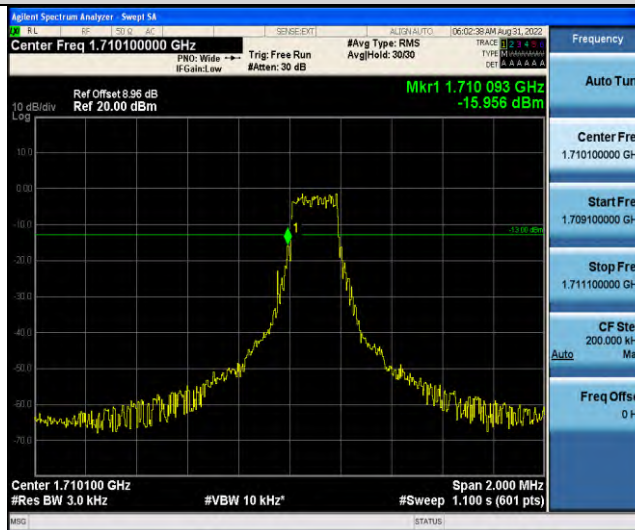

Band66-Stand-Alone-NaN-QPSK-131974-12 @0-15kHz--15.96-PASS