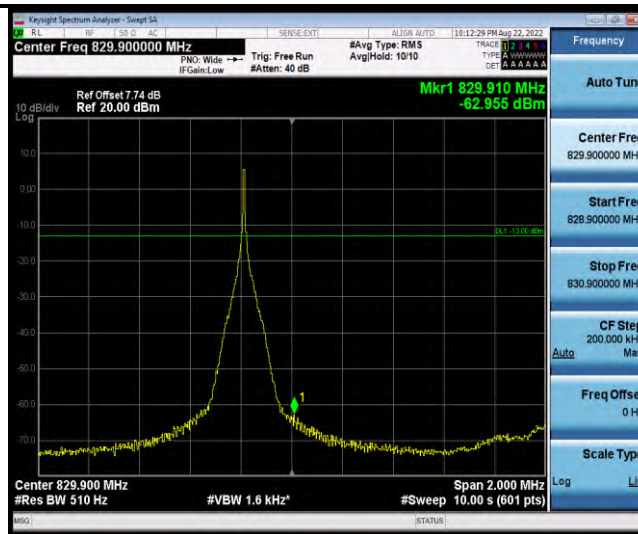

Band18-Stand-Alone-NaN-QPSK-23998-1 @ 0-3.75kHz--62.96-PASS