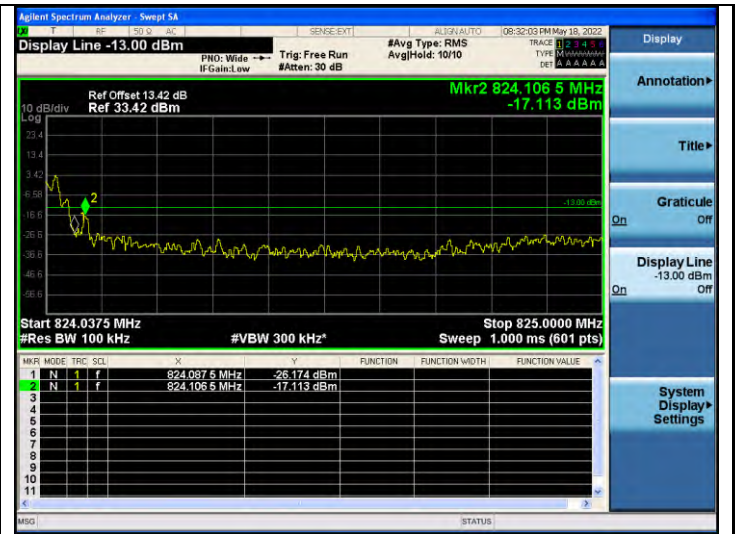

Frequency greater than 37.5kHz