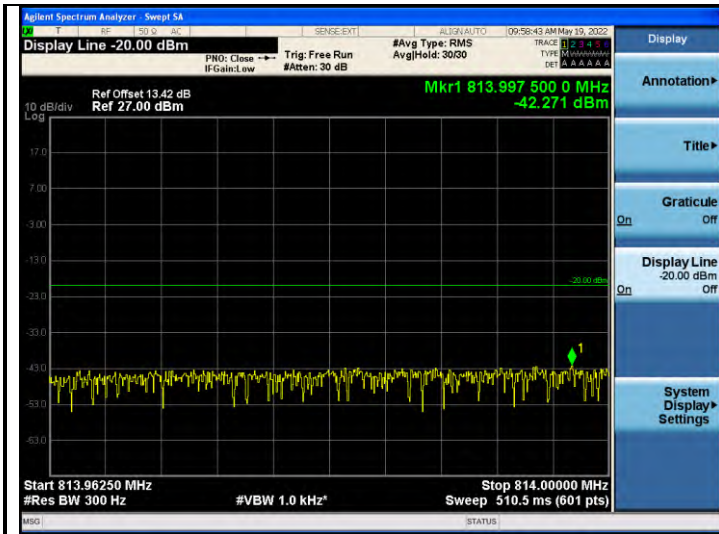

Frequency up to and including 37.5kHz