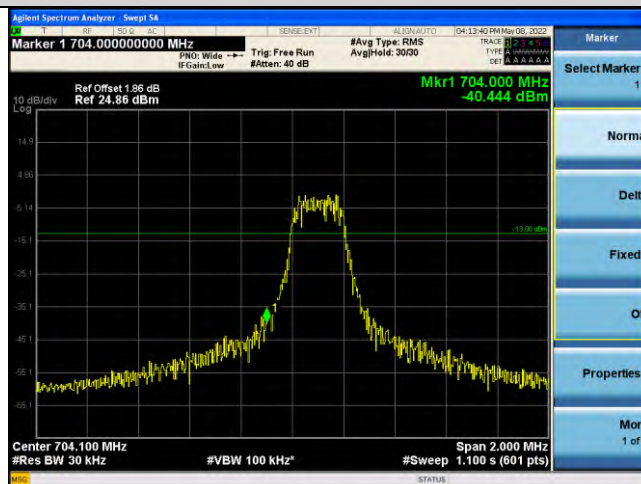

Band17-Stand-Alone-NaN-BPSK-23732-12 @0-15kHz--40.44-PASS