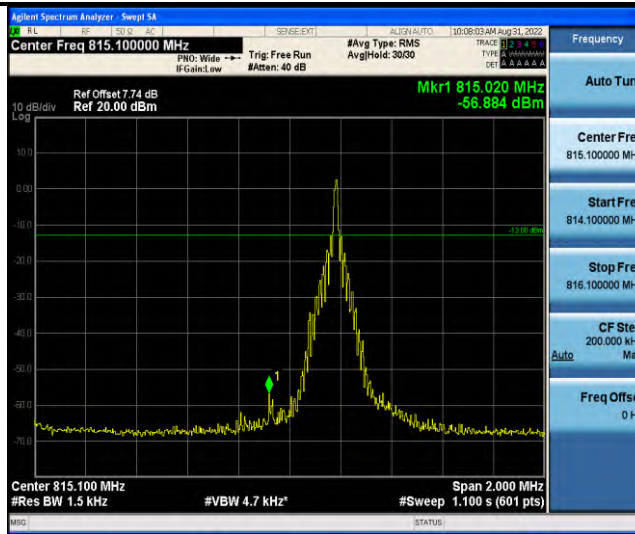

Band18-Stand-Alone-NaN-BPSK-23998-1 @ 0-15kHz--62.18-PASS

Band18-Stand-Alone-NaN-BPSK-23998-1 @ 11-15kHz--13.58-PASS

Band18-Stand-Alone-NaN-BPSK-23998-12 @ 0-15kHz--20.41-PASS

Band18-Stand-Alone-NaN-QPSK-23852-1 @ 0-15kHz--15.56-PASS