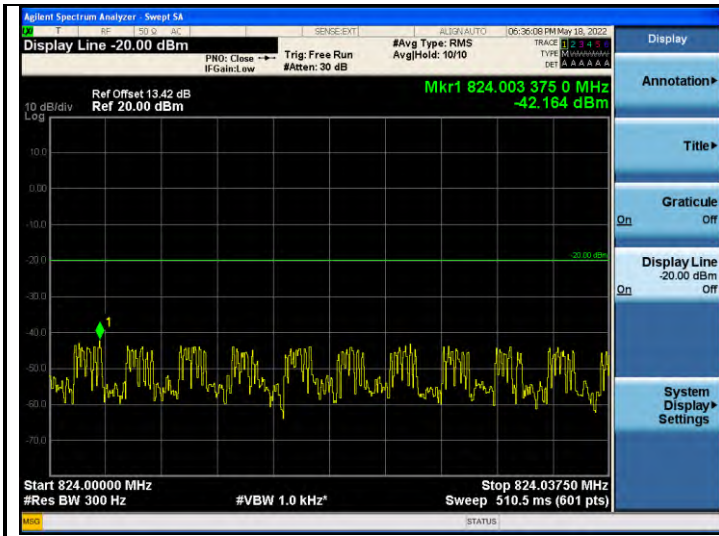

Band26-Stand-Alone-NaN-QPSK-26692-1 @0-3.75kHz--32.33,-22.48-PASS

Frequency up to and including 37.5kHz

Frequency greater than 37.5kHz

Band26-Stand-Alone-NaN-QPSK-26692-1 @47-3.75kHz--42.82,-28.61-PASS

Frequency up to and including 37.5kHz