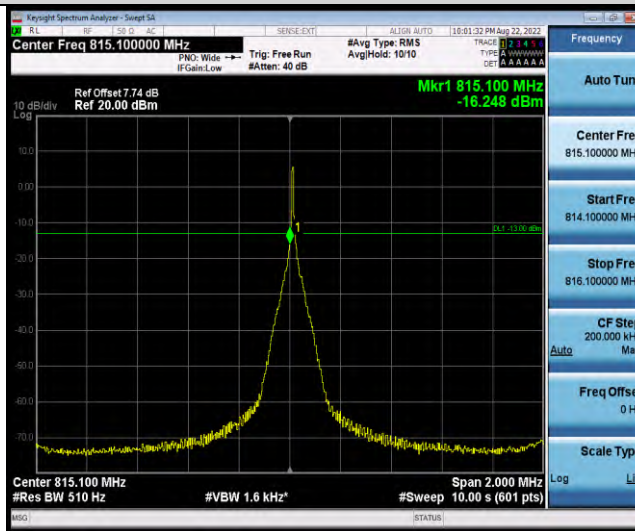

Band18-Stand-Alone-NaN-QPSK-23852-1 @0-3.75kHz--16.25-PASS