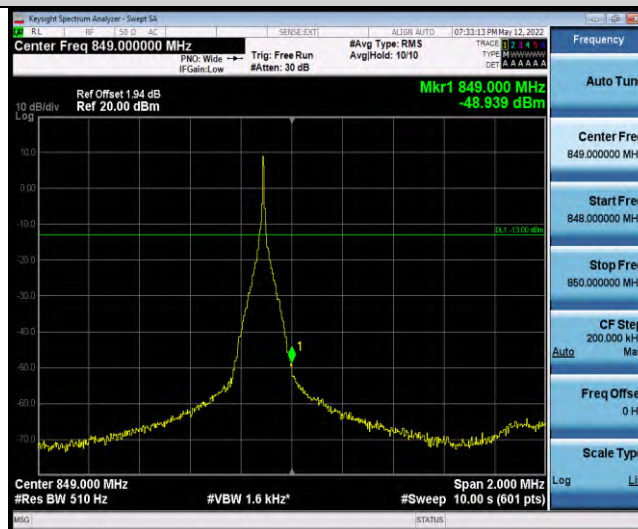

Band26-Stand-Alone-NaN-BPSK-27038-1 @ 47-3.75kHz--48.94-PASS