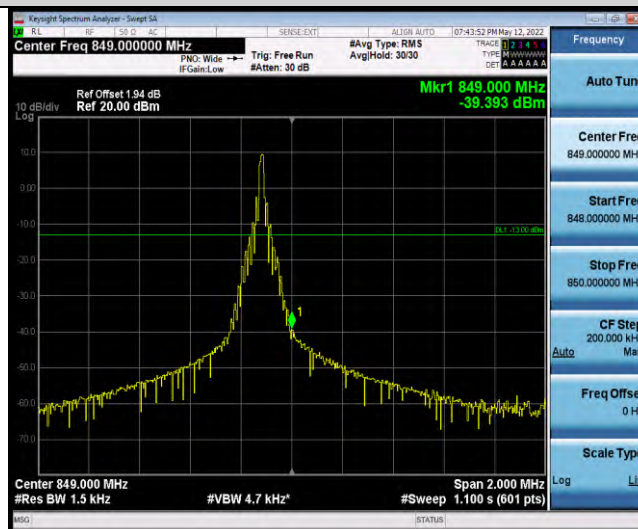

Band26-Stand-Alone-NaN-QPSK-26792-1@0-15kHz--39.32-PASS

Band26-Stand-Alone-NaN-QPSK-26792-1@11-15kHz--48.63-PASS

Band26-Stand-Alone-NaN-QPSK-26792-12@0-15kHz--40.01-PASS

Band26-Stand-Alone-NaN-QPSK-27038-1@0-15kHz--48.31-PASS