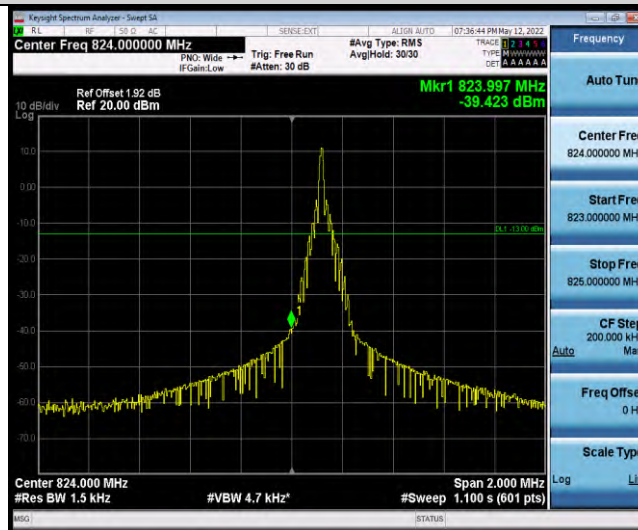

Band26-Stand-Alone-NaN-BPSK-26792-1@0-15kHz--39.42-PASS