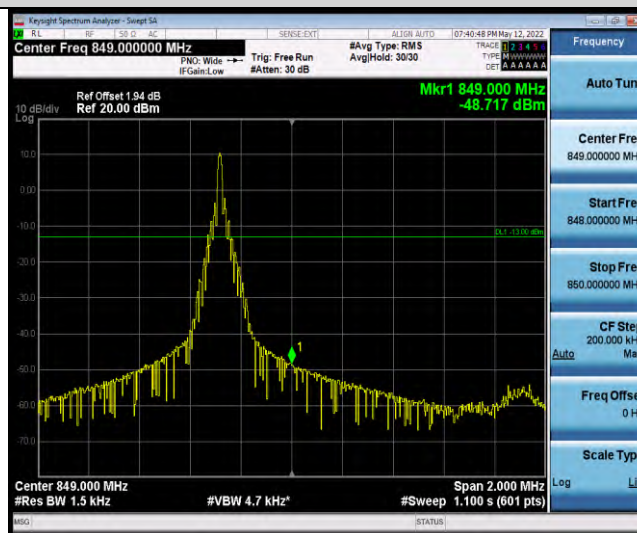

Band26-Stand-Alone-NaN-BPSK-27038-1@0-15kHz--48.72-PASS