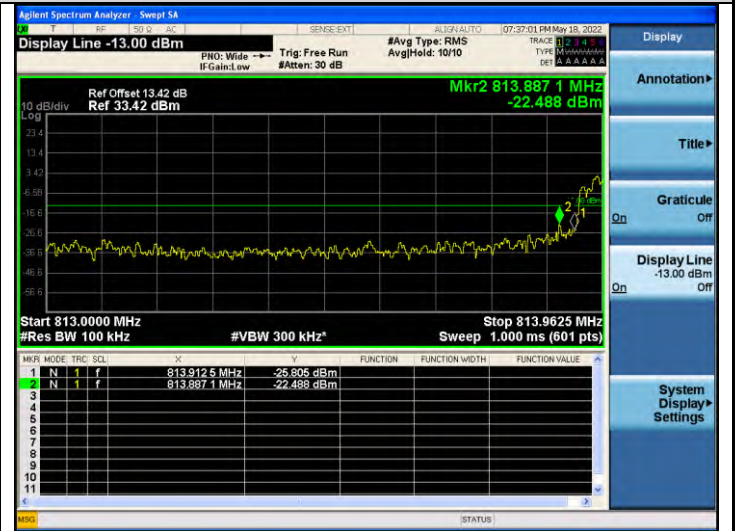

Frequency up to and including 37.5kHz

Frequency greater than 37.5kHz

Band26-Stand-Alone-NaN-BPSK-26788-1 @47-3.75kHz--31.03,-17.11-PASS

Frequency up to and including 37.5kHz

Frequency greater than 37.5kHz