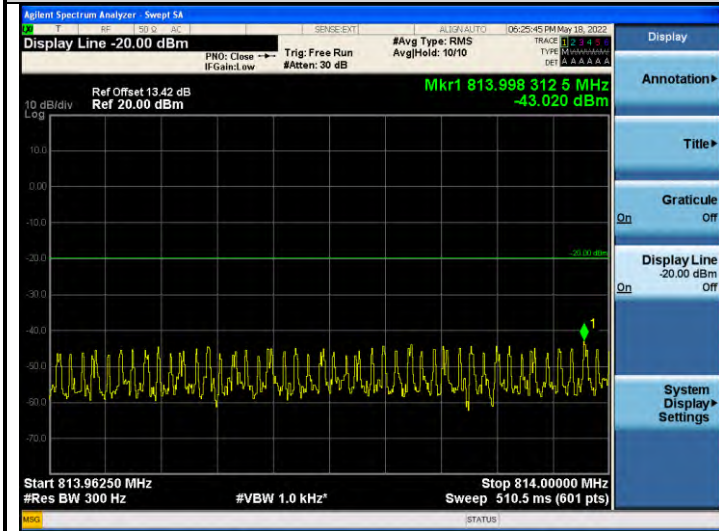

Band25-Stand-Alone-Na-N-QPSK-26688-12@0-15kHz--16.67-PASS

Frequency up to and including 37.5kHz

Frequency greater than 37.5kHz

Band26-Stand-Alone-NaN-BPSK-26692-1 @0-3.75kHz--32.08,-14.14-PASS

Frequency up to and including 37.5kHz