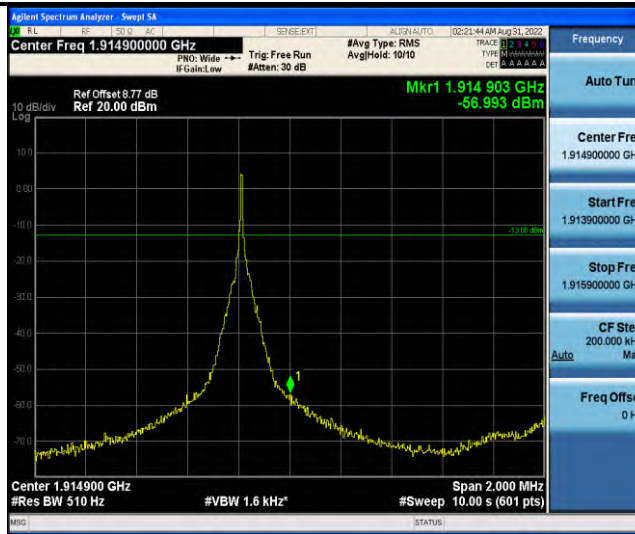

Band25-Stand-Alone-NaN-BPSK-26688-1 @ 0-3.75kHz--56.99-PASS