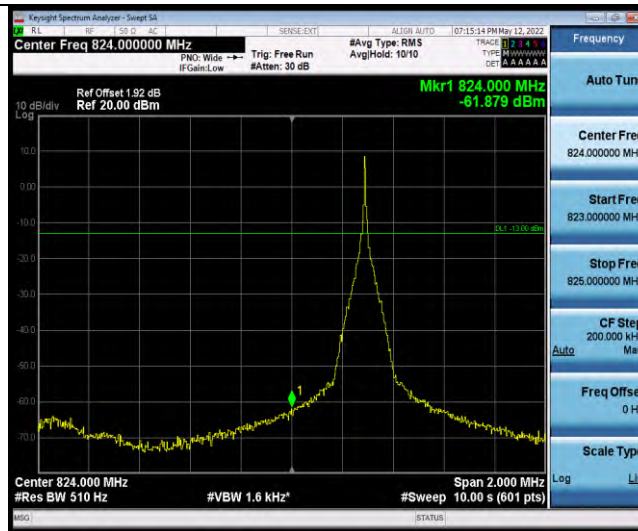

Band26-Stand-Alone-NaN-BPSK-26792-1 @ 47-3.75kHz--61.88-PASS