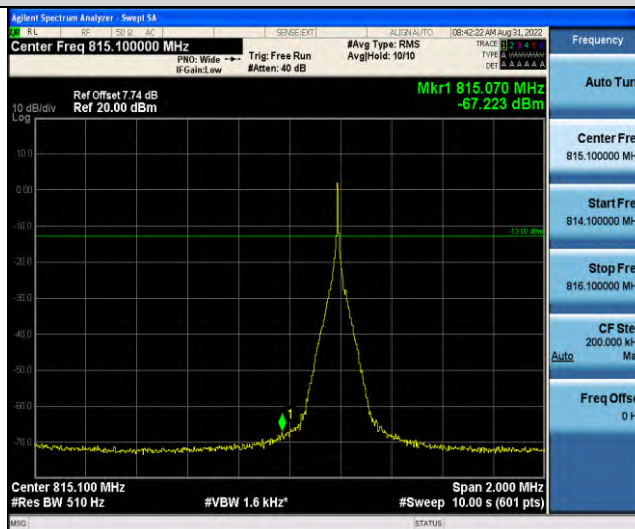

Band18-Stand-Alone-NaN-QPSK-23852-1 @47-3.75kHz--67.22-PASS