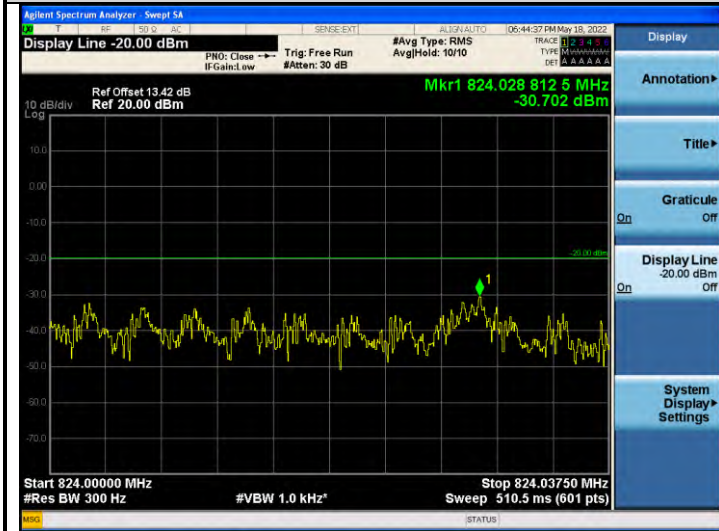

Band26-Stand-Alone-NaN-QPSK-26788-1 @0-3.75kHz--42.16,-24.55-PASS

Frequency up to and including 37.5kHz