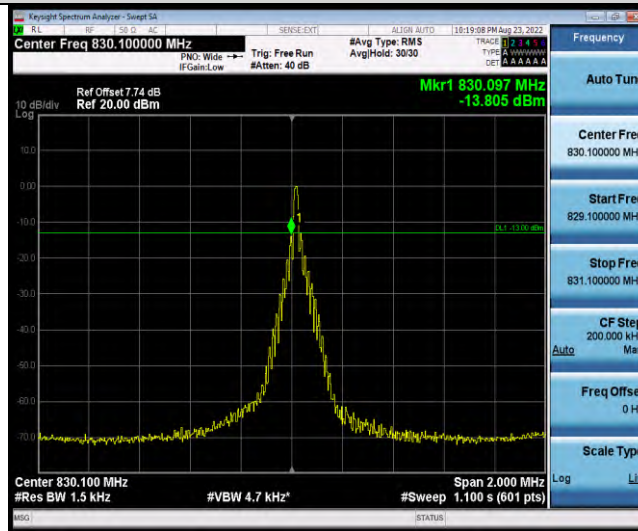

Band19-Stand-Alone-NaN-QPSK-24002-1@0-15kHz--13.81-PASS