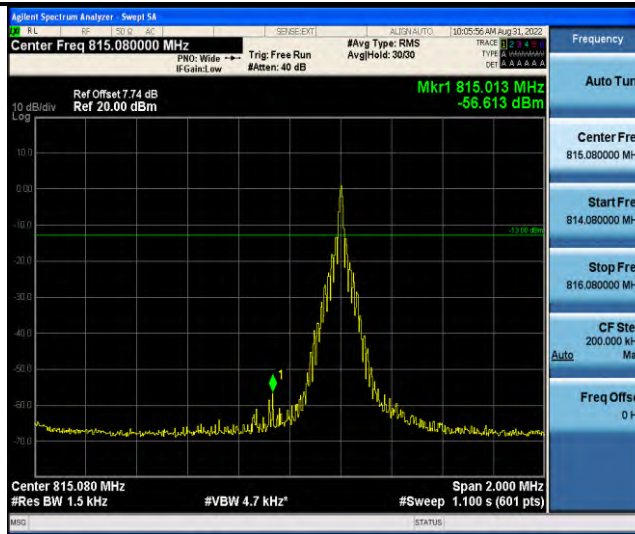

Band18-Stand-Alone-NaN-BPSK-23852-1 @ 11-15kHz--56.61-PASS