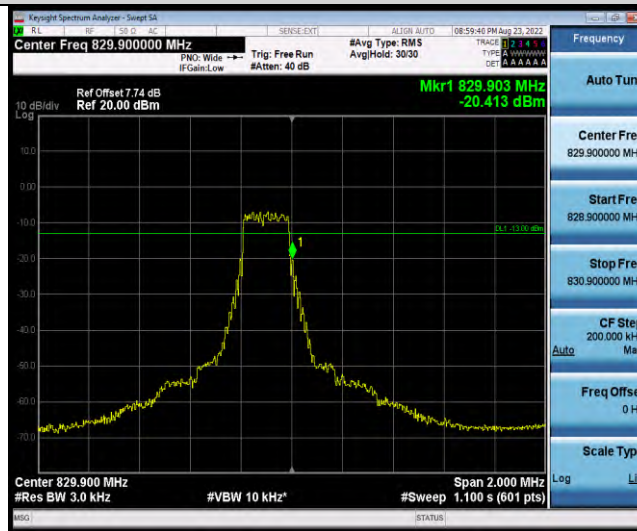

Band18-Stand-Alone-NaN-BPSK-23998-12 @ 0-15kHz--20.41-PASS