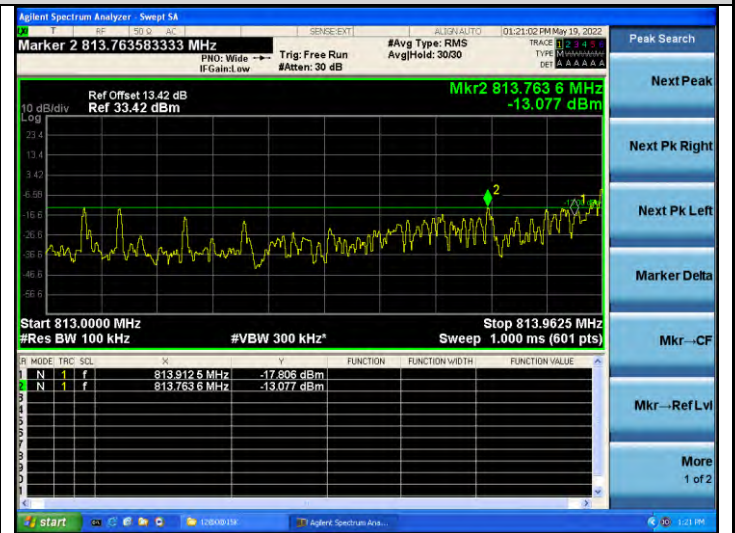

Frequency greater than 37.5kHz