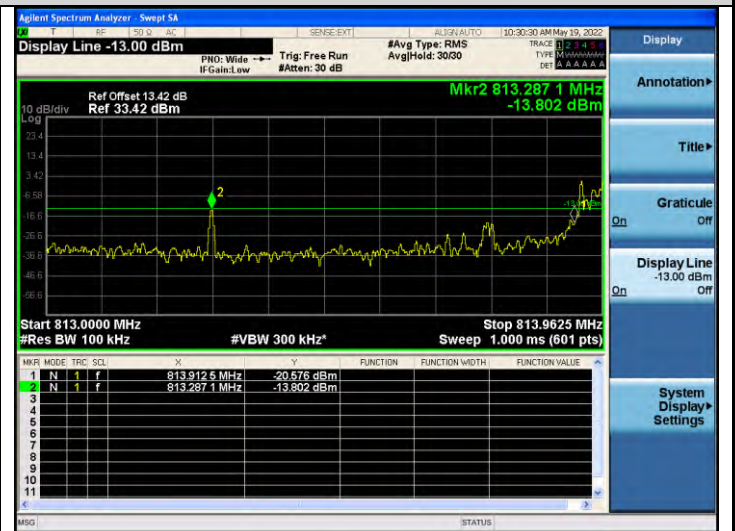

Frequency greater than 37.5kHz

Band26-Stand-Alone-NaN-QPSK-26692-1 @ 0-15kHz--29.80,-13.80-PASS