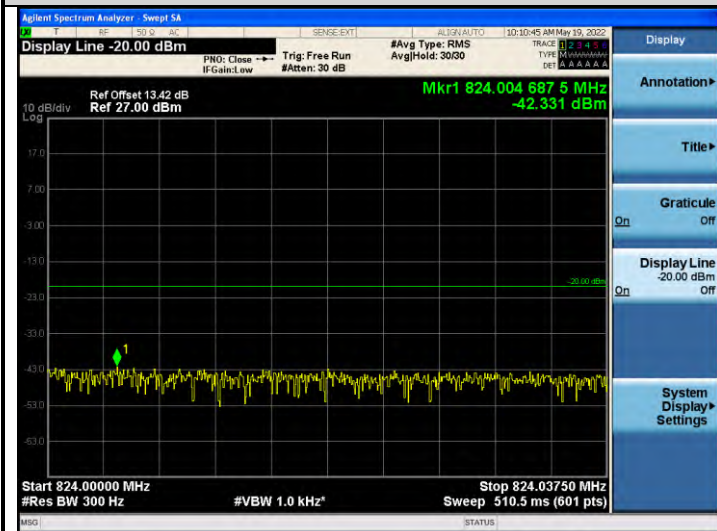

Band26-Stand-Alone-Na-N-QPSK-26692-12 @ 0-15kHz--34.35,-13.37-PASS

Frequency up to and including 37.5kHz