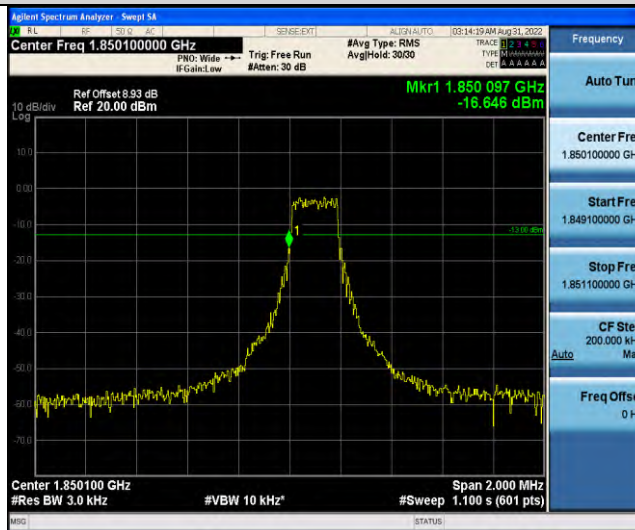

Band25-Stand-Alone-NaN-BPSK-26042-12 @ 0-15kHz--16.65-PASS