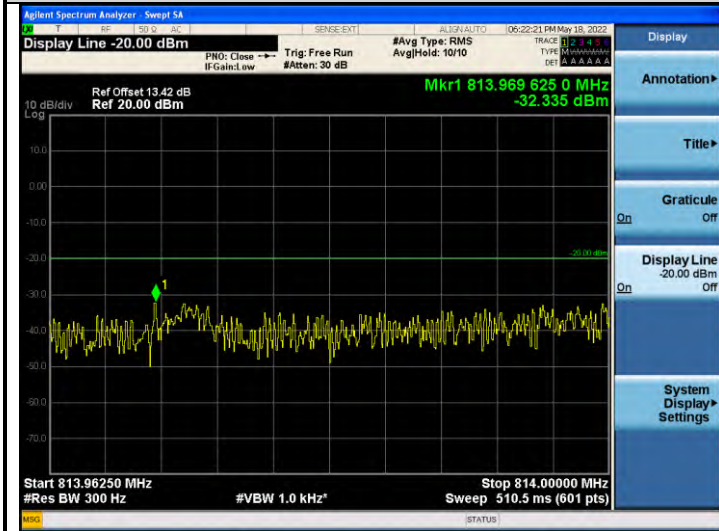

Band26-Stand-Alone-NaN-BPSK-26788-1 @47-3.75kHz--31.03,-17.11-PASS

Frequency up to and including 37.5kHz