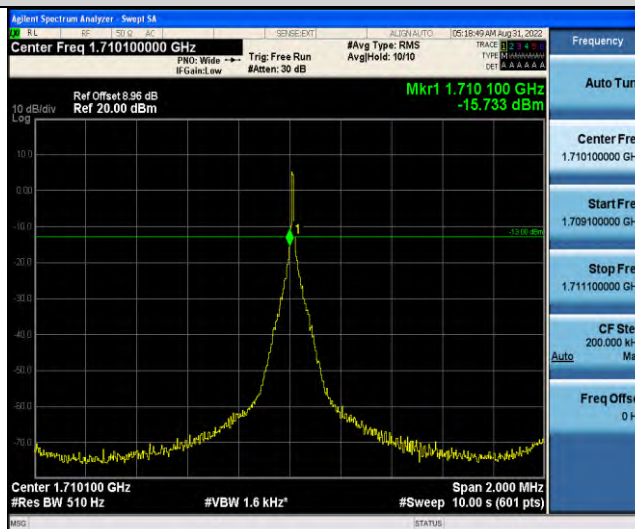

Band66-Stand-Alone-NaN-QPSK-131974-1 @0-3.75kHz--15.73-PASS