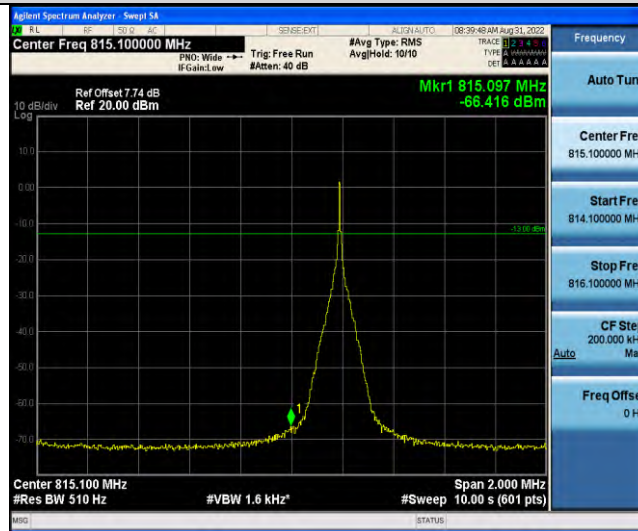

Band18-Stand-Alone-NaN-BPSK-23852-1 @ 47-3.75kHz--66.42-PASS