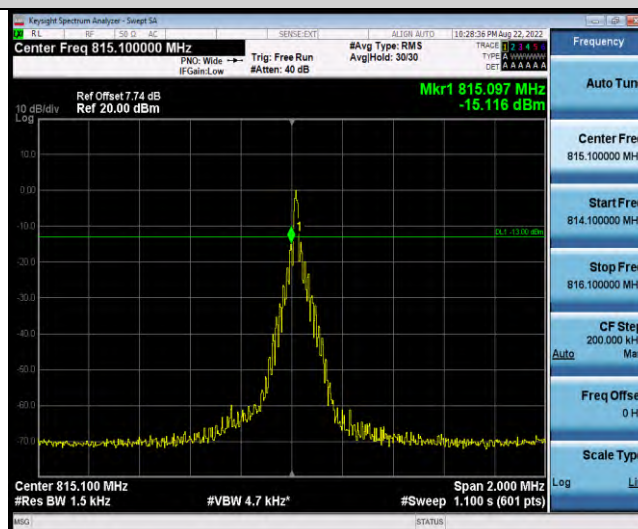

Band18-Stand-Alone-NaN-BPSK-23852-1 @ 0-15kHz--15.12-PASS