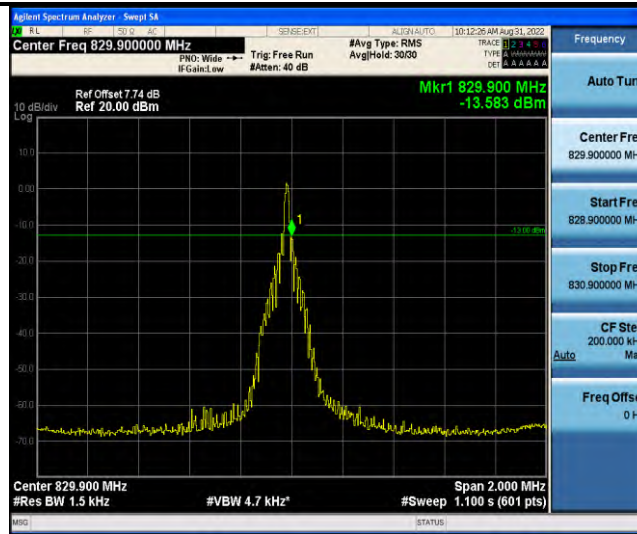

Band18-Stand-Alone-NaN-BPSK-23998-1 @ 11-15kHz--13.58-PASS