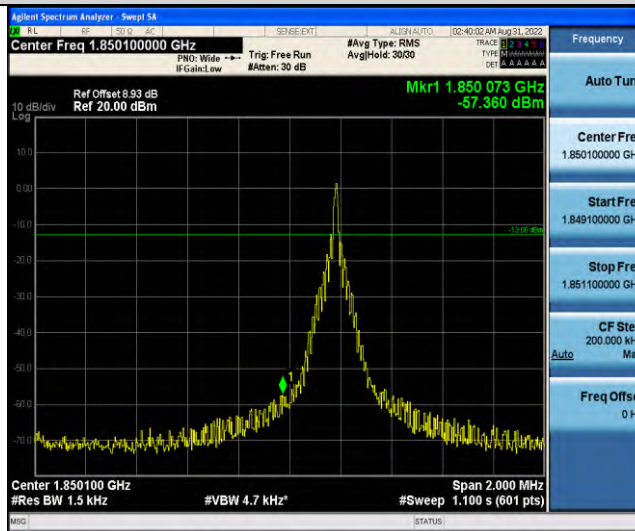

Band25-Stand-Alone-NaN-BPSK-26042-1 @ 11-15kHz--57.36-PASS