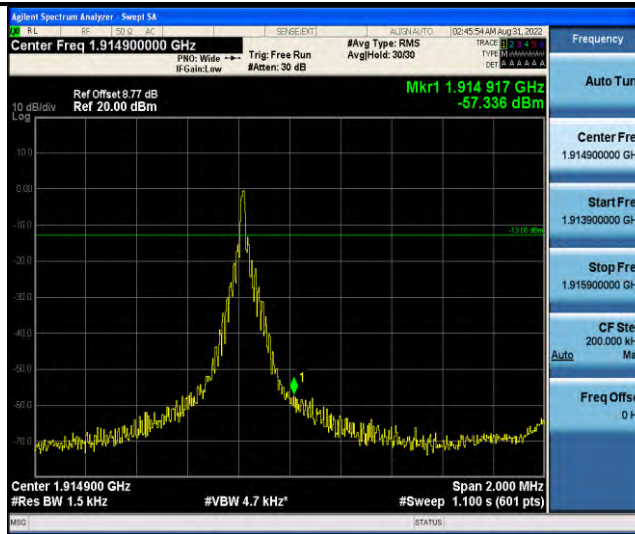

Band25-Stand-Alone-Na-N-QPSK-26688-1 @ 47-3.75kHz--15.89-PASS

Band25-Stand-Alone-NaN-BPSK-26042-1 @ 0-15kHz--14.38-PASS

Band25-Stand-Alone-NaN-BPSK-26042-1 @ 11-15kHz--57.36-PASS

Band25-Stand-Alone-NaN-BPSK-26042-12 @ 0-15kHz--16.65-PASS