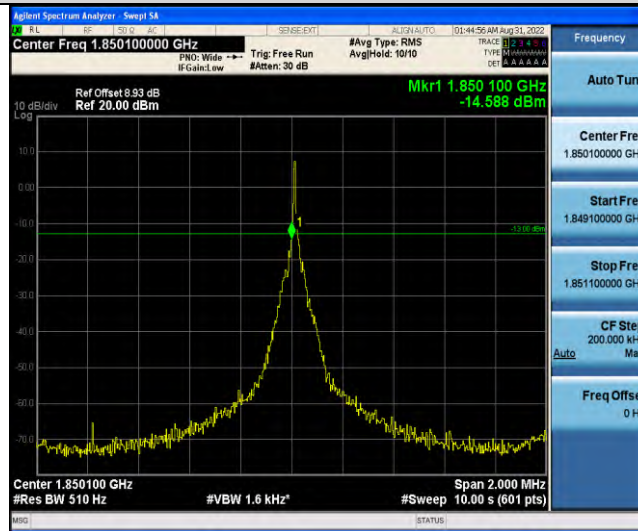

Band25-Stand-Alone-NaN-BPSK-26042-1@0-3.75kHz--14.59-PASS