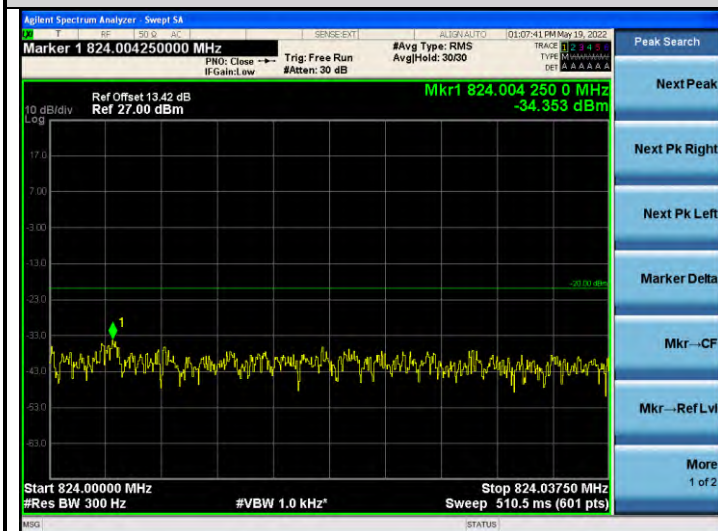

Band26-Stand-Alone-Na-N-QPSK-26788-1 @ 0-15kHz--42.33,-17.69-PASS

Frequency up to and including 37.5kHz

Frequency greater than 37.5kHz

Band26-Stand-Alone-Na-N-QPSK-26788-1 @ 11-15kHz--30.88,-13.23-PASS

Frequency up to and including 37.5kHz