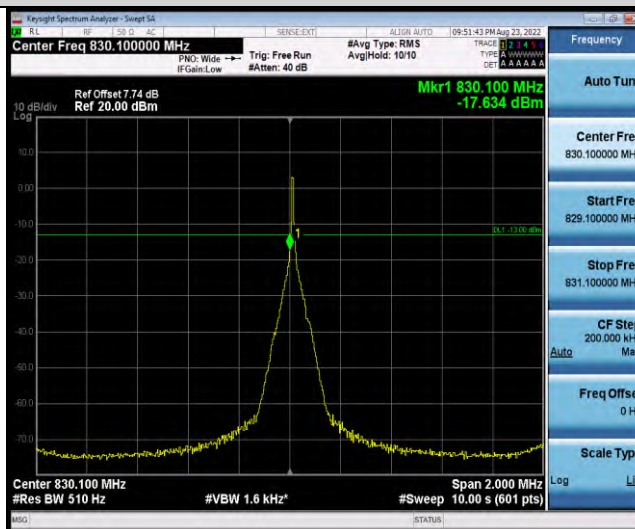

Band19-Stand-Alone-NaN-BPSK-24002-1 @ 0-3.75kHz--17.63-PASS