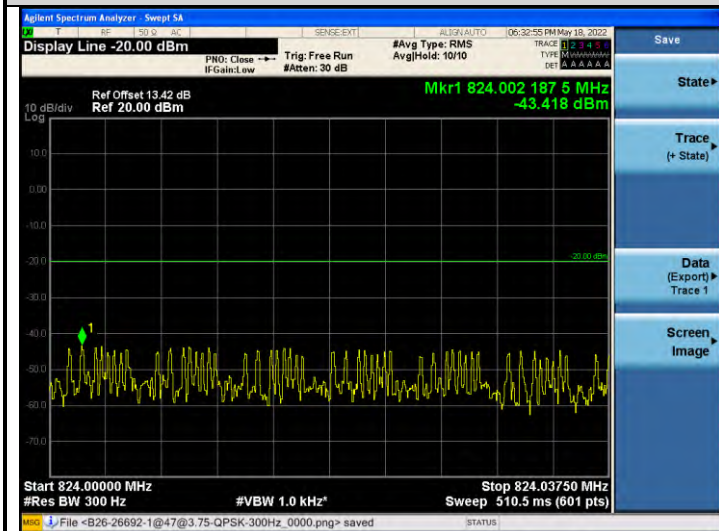

Band26-Stand-Alone-NaN-BPSK-26692-1 @47-3.75kHz--43.02,-28.40-PASS

Frequency up to and including 37.5kHz