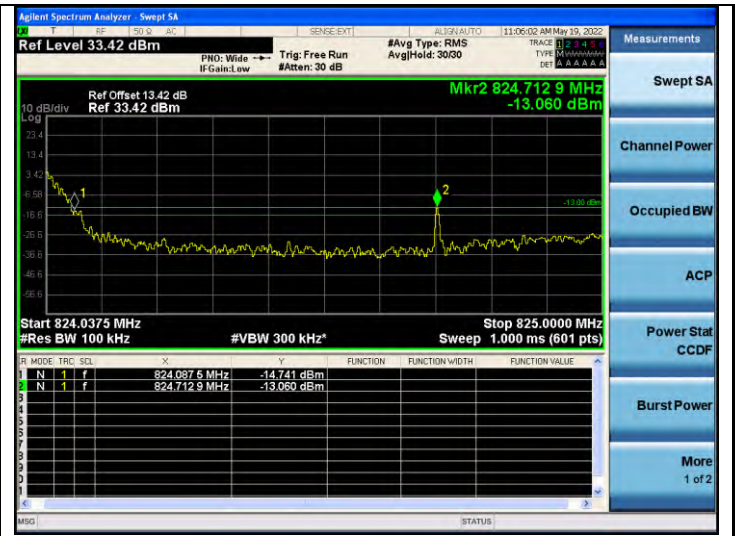

Frequency greater than 37.5kHz