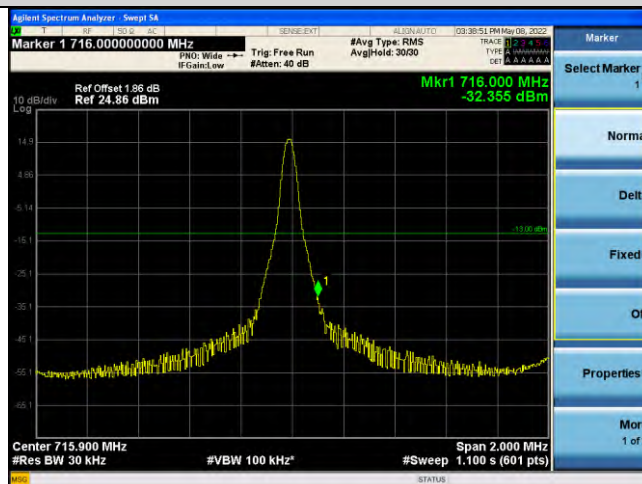

Band17-Stand-Alone-NaN-BPSK-23848-1 @47-3.75kHz--32.73-PASS

Band17-Stand-Alone-NaN-QPSK-23732-1 @0-3.75kHz--33.87-PASS

Band17-Stand-Alone-NaN-QPSK-23732-1 @47-3.75kHz--46.22-PASS

Band17-Stand-Alone-NaN-QPSK-23848-1 @0-3.75kHz--43.91-PASS