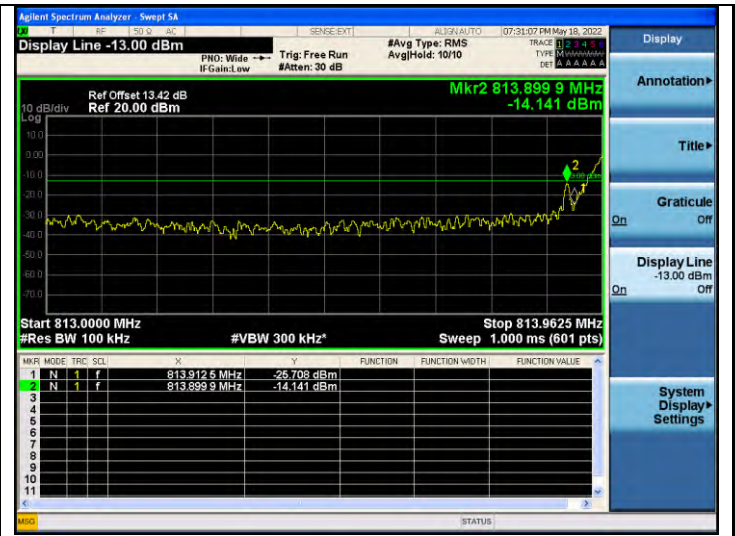

Frequency greater than 37.5kHz