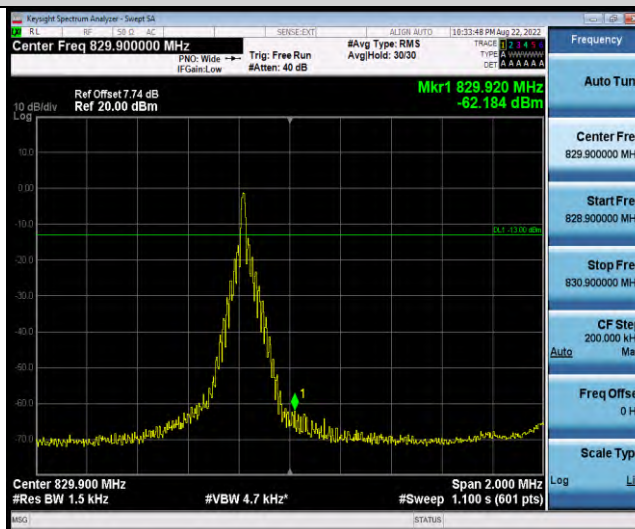

Band18-Stand-Alone-NaN-QPSK-23998-1 @ 47-3.75kHz--19.03-PASS

Band18-Stand-Alone-NaN-BPSK-23852-1 @ 0-15kHz--15.12-PASS

Band18-Stand-Alone-NaN-BPSK-23852-1 @ 11-15kHz--56.61-PASS

Band18-Stand-Alone-NaN-BPSK-23852-12 @ 0-15kHz--21.21-PASS