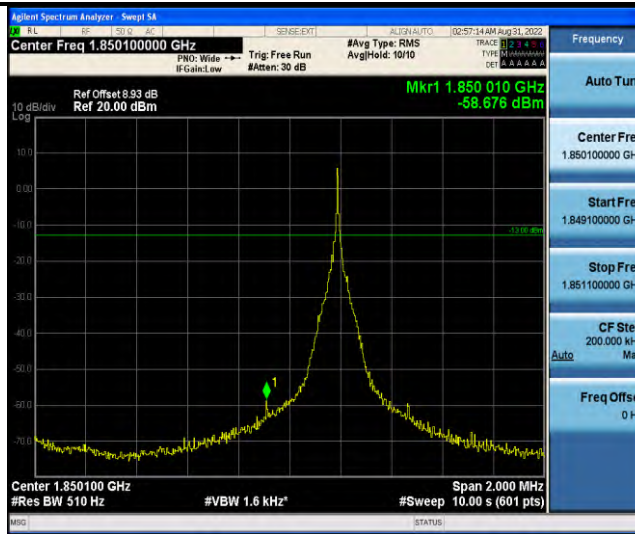

Band25-Stand-Alone-Na-N-QPSK-26042-1 @ 47-3.75kHz--58.68-PASS