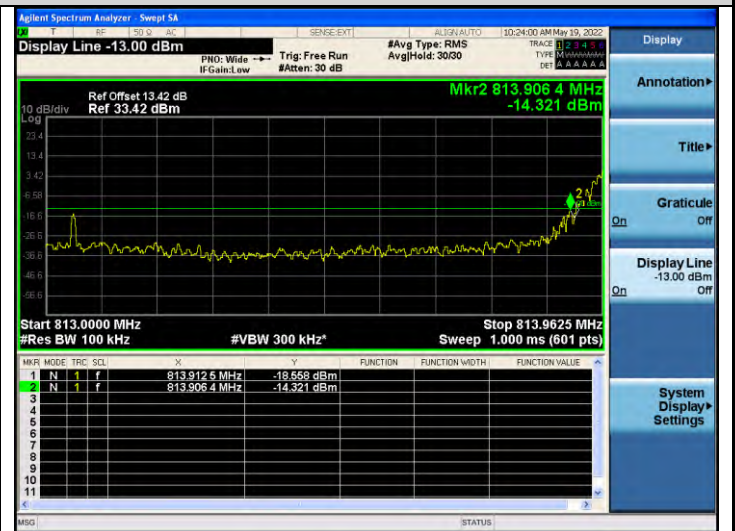

Frequency greater than 37.5kHz

Band26-Stand-Alone-NaN-BPSK-26692-1 @0-15kHz--32.38,-14.32-PASS