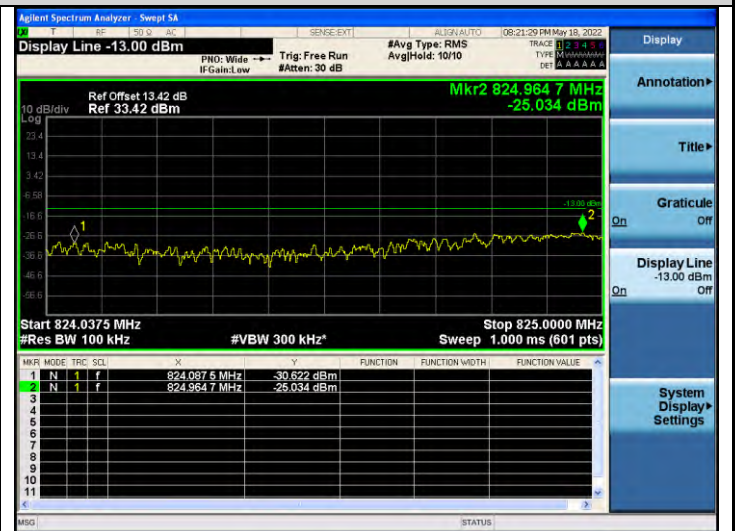

Frequency greater than 37.5kHz

Band26-Stand-Alone-NaN-BPSK-26788-1 @0-3.75kHz--43.41,-25.03-PASS