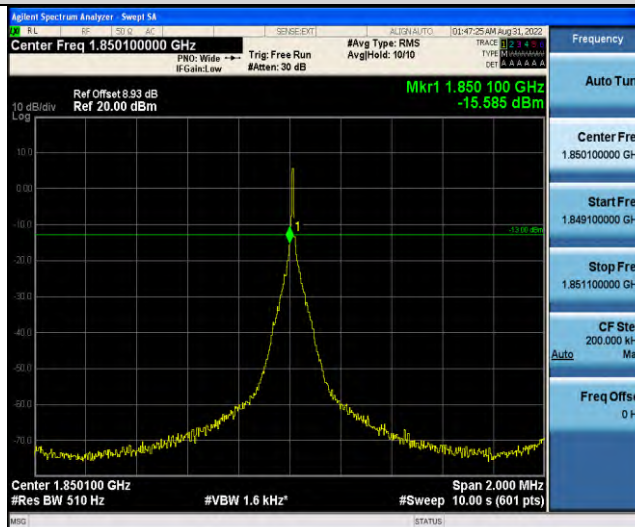

Band25-Stand-Alone-NaN-QPSK-26042-1 @ 0-3.75kHz--15.58-PASS