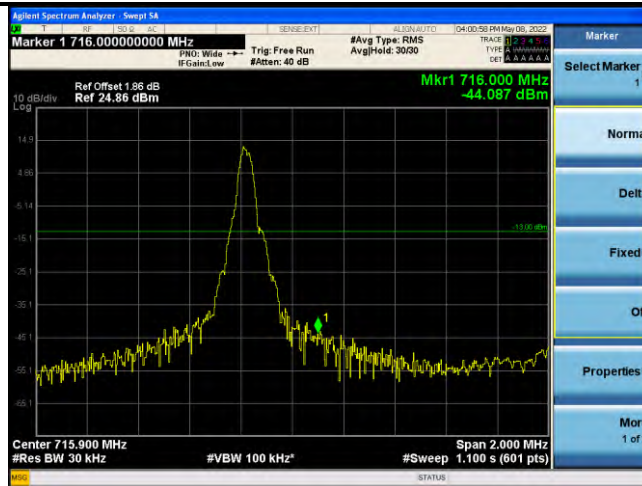

Band17-Stand-Alone-NaN-QPSK-23848-1 @0-15kHz--44.09-PASS