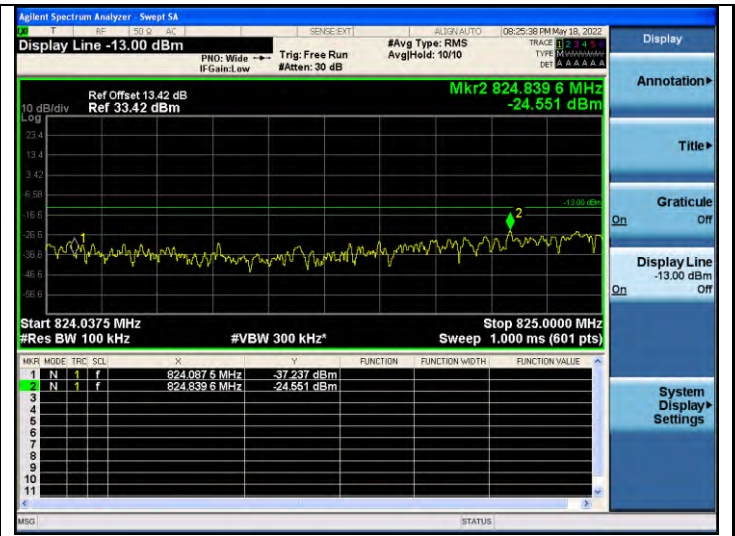

Band26-Stand-Alone-NaN-QPSK-26692-1 @0-3.75kHz--32.33,-22.48-PASS

Frequency up to and including 37.5kHz

Frequency greater than 37.5kHz

Band26-Stand-Alone-NaN-QPSK-26692-1 @47-3.75kHz--42.82,-28.61-PASS

Frequency up to and including 37.5kHz