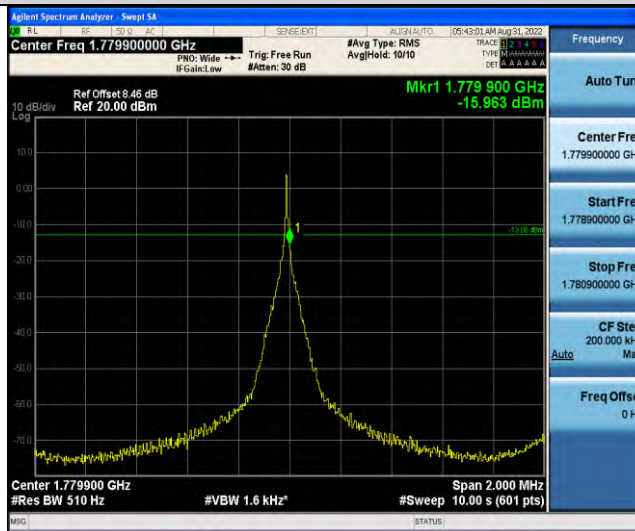

Band66-Stand-Alone-NaN-BPSK-132670-1 @47-3.75kHz--15.96-PASS