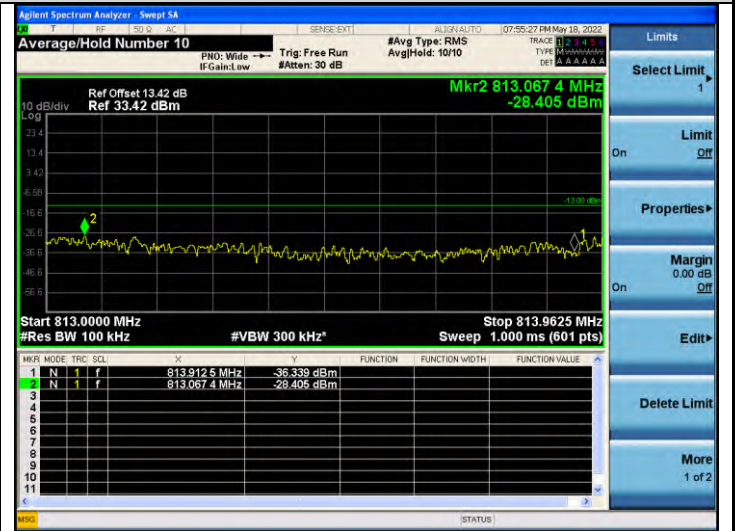

Band25-Stand-Alone-Na-N-QPSK-26688-12@0-15kHz--16.67-PASS

Frequency up to and including 37.5kHz

Frequency greater than 37.5kHz

Band26-Stand-Alone-NaN-BPSK-26692-1 @0-3.75kHz--32.08,-14.14-PASS

Frequency up to and including 37.5kHz