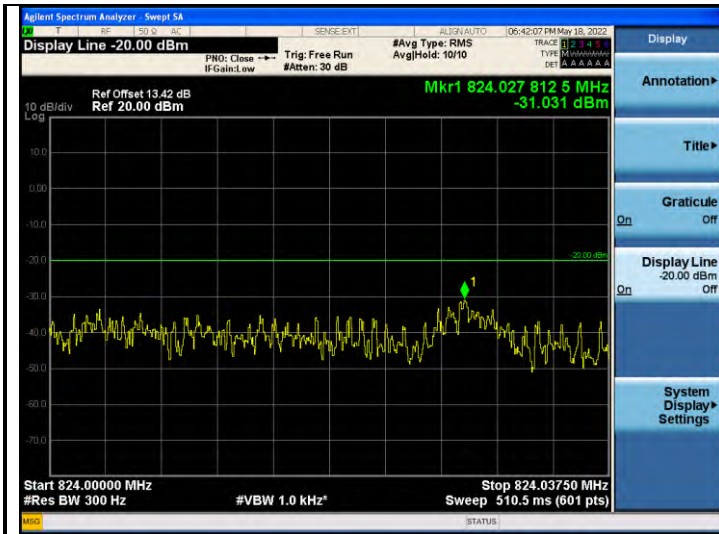

Frequency greater than 37.5kHz

Band26-Stand-Alone-NaN-BPSK-26692-1 @47-3.75kHz--43.02,-28.40-PASS

Frequency up to and including 37.5kHz

Frequency greater than 37.5kHz

Band26-Stand-Alone-NaN-BPSK-26788-1 @0-3.75kHz--43.41,-25.03-PASS