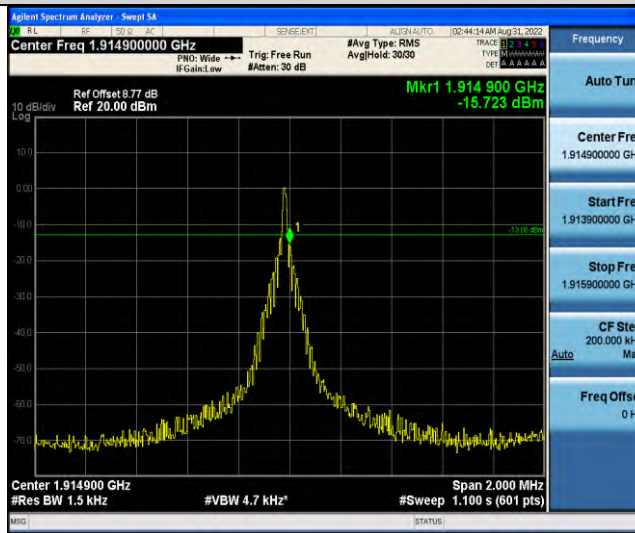

Band25-Stand-Alone-Na-N-QPSK-26688-1@11-15kHz--15.72-PASS