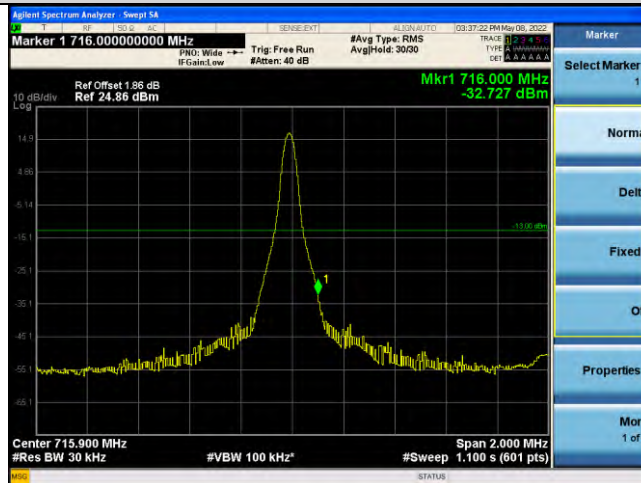

Band13-Stand-Alone-NaN-QPSK-23278-12@0-15kHz--42.37-PASS

Band17-Stand-Alone-NaN-BPSK-23732-1 @0-3.75kHz--32.70-PASS

Band17-Stand-Alone-NaN-BPSK-23732-1 @47-3.75kHz--47.26-PASS

Band17-Stand-Alone-NaN-BPSK-23848-1 @0-3.75kHz--46.63-PASS