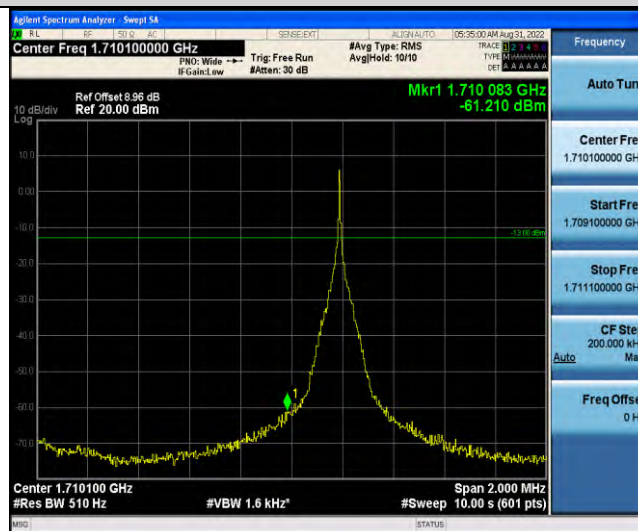

Band26-Stand-Alone-NaN-QPSK-27038-1@11-15kHz--39.39-PASS

Band26-Stand-Alone-NaN-QPSK-27038-12@0-15kHz--39.42-PASS

Band66-Stand-Alone-NaN-BPSK-131974-1@0-3.75kHz--16.79-PASS

Band66-Stand-Alone-NaN-BPSK-131974-1@47-3.75kHz--61.21-PASS