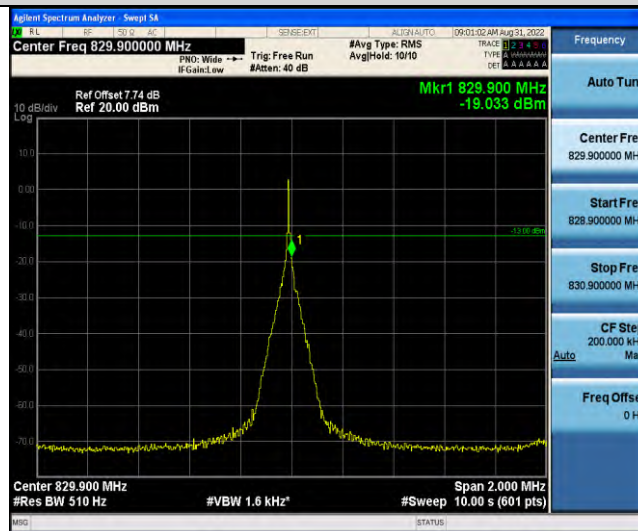

Band18-Stand-Alone-NaN-BPSK-23998-1 @47-3.75kHz--18.70-PASS

Band18-Stand-Alone-NaN-QPSK-23852-1 @0-3.75kHz--16.25-PASS

Band18-Stand-Alone-NaN-QPSK-23852-1 @47-3.75kHz--67.22-PASS

Band18-Stand-Alone-NaN-QPSK-23998-1 @ 0-3.75kHz--62.96-PASS