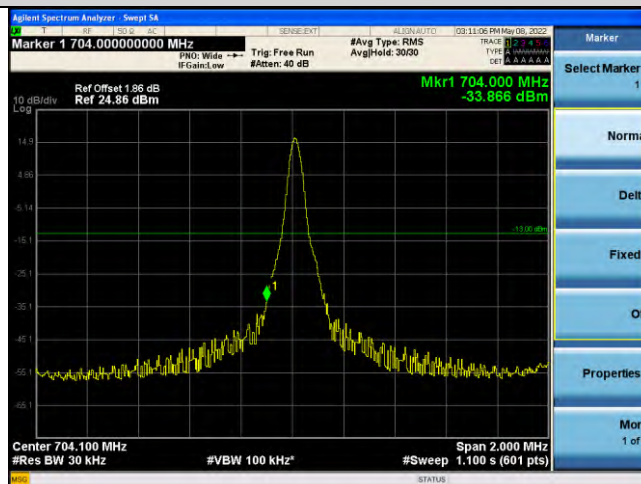

Band17-Stand-Alone-NaN-QPSK-23732-1 @0-3.75kHz--33.87-PASS