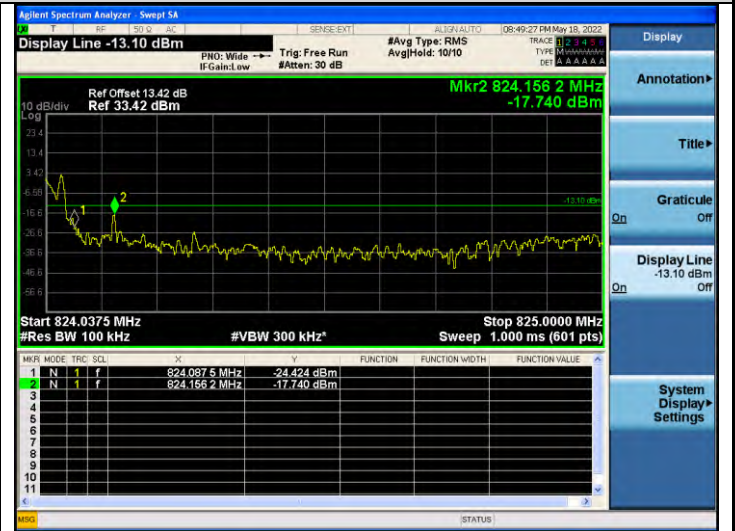

Frequency greater than 37.5kHz