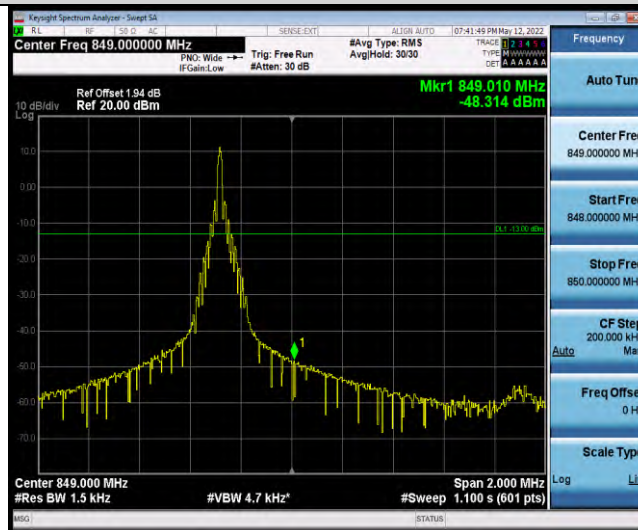

Band26-Stand-Alone-NaN-QPSK-27038-1@0-15kHz--48.31-PASS