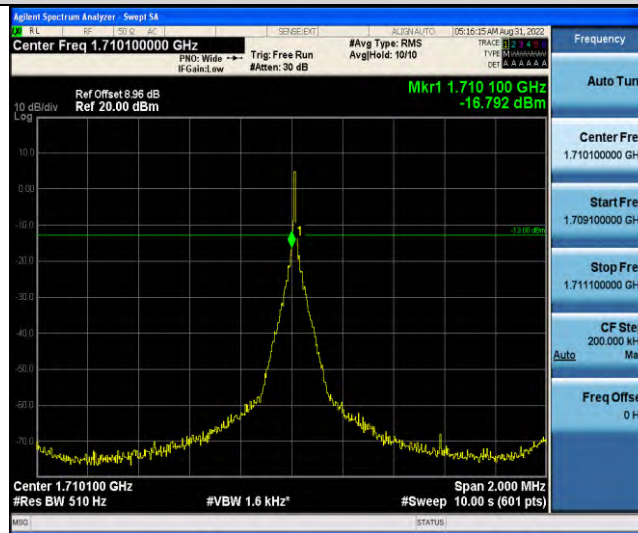

Band66-Stand-Alone-NaN-BPSK-131974-1@0-3.75kHz--16.79-PASS