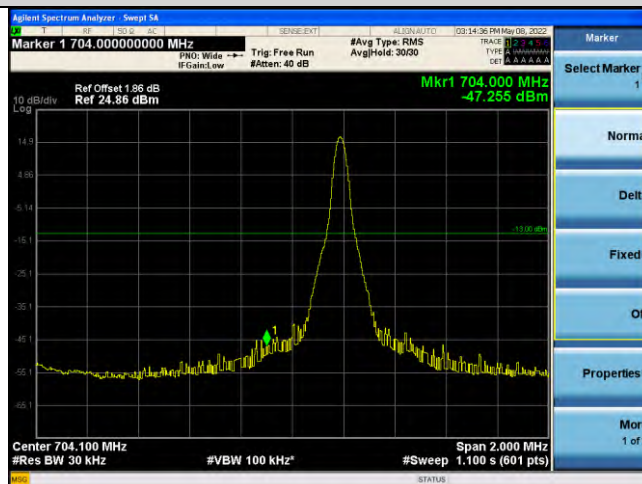

Band13-Stand-Alone-NaN-QPSK-23278-12@0-15kHz--42.37-PASS

Band17-Stand-Alone-NaN-BPSK-23732-1 @0-3.75kHz--32.70-PASS

Band17-Stand-Alone-NaN-BPSK-23732-1 @47-3.75kHz--47.26-PASS

Band17-Stand-Alone-NaN-BPSK-23848-1 @0-3.75kHz--46.63-PASS