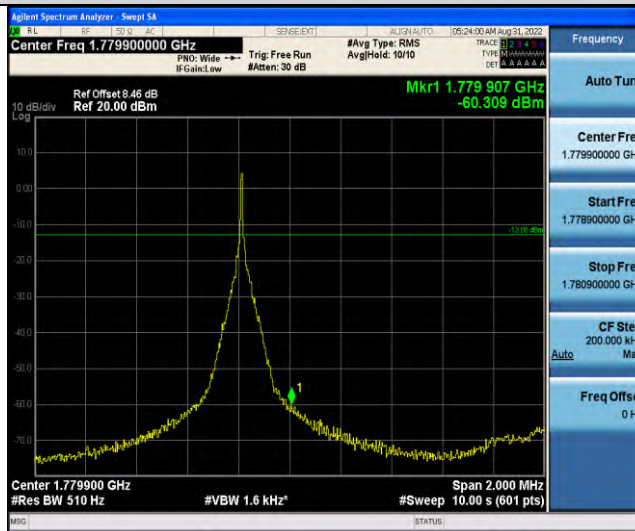

Band66-Stand-Alone-NaN-BPSK-132670-1 @0-3.75kHz--60.75-PASS

Band66-Stand-Alone-NaN-BPSK-132670-1 @47-3.75kHz--15.96-PASS

Band66-Stand-Alone-NaN-QPSK-131974-1 @0-3.75kHz--15.73-PASS

Band66-Stand-Alone-NaN-QPSK-131974-1@47-3.75kHz--61.14-PASS