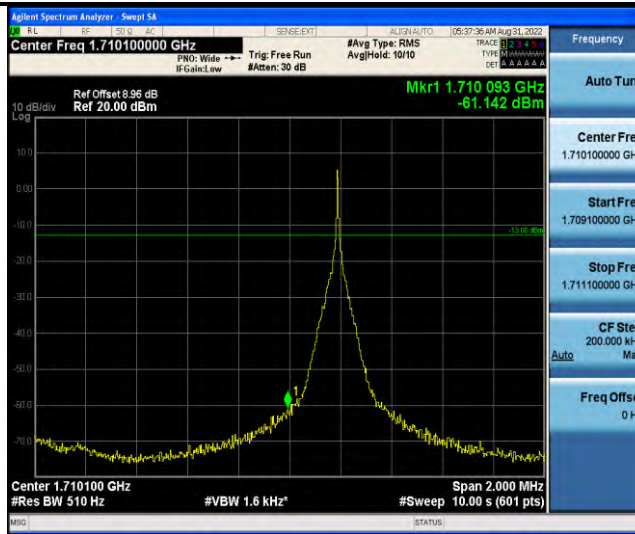

Band66-Stand-Alone-NaN-QPSK-131974-1@47-3.75kHz--61.14-PASS