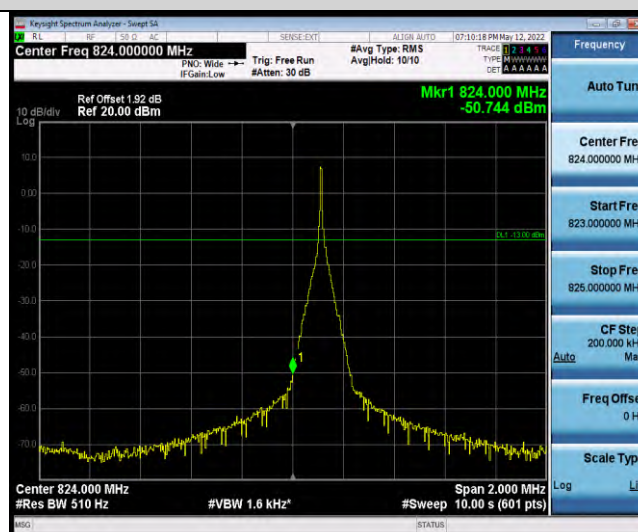

Band26-Stand-Alone-Na-N-QPSK-26788-12 @ 0-15kHz--34.35,-13.90-PASS

Band26-Stand-Alone-Na-N-BPSK-26792-1 @ 0-3.75kHz--50.74-PASS