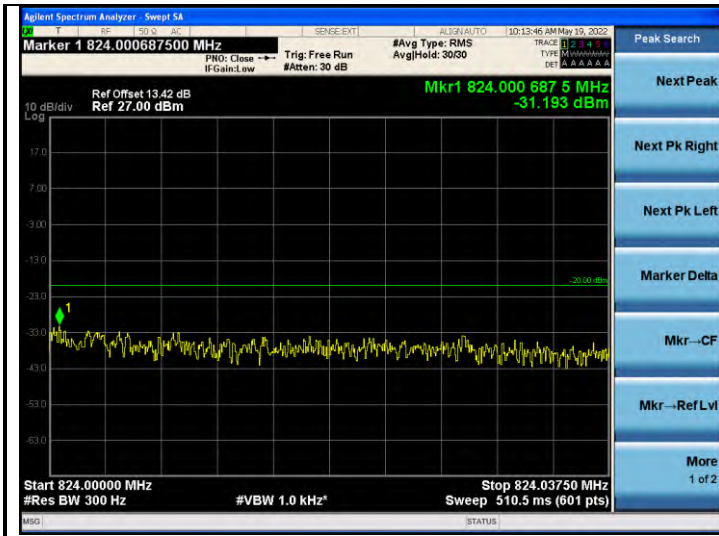

Frequency up to and including 37.5kHz

Frequency greater than 37.5kHz

Band26-Stand-Alone-NaN-BPSK-26692-12 @ 0-15kHz--33.98,-13.07-PASS

Frequency up to and including 37.5kHz

Frequency greater than 37.5kHz

Band26-Stand-Alone-NaN-BPSK-26788-1 @ 0-15kHz--41.96,-13.88-PASS