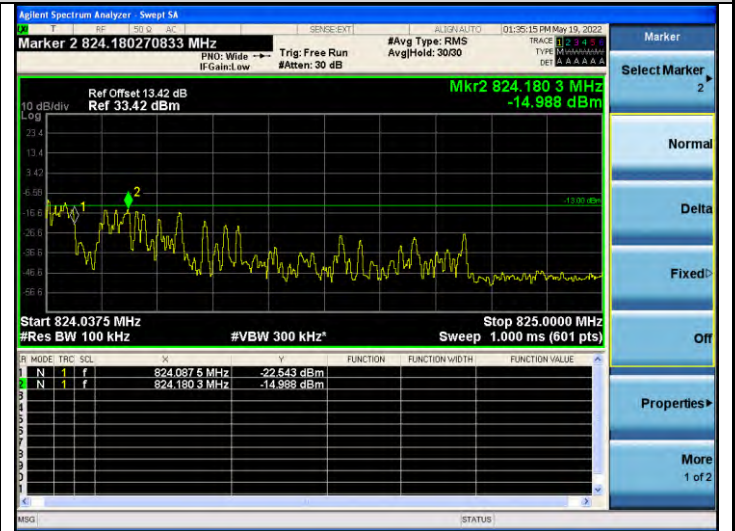

Frequency up to and including 37.5kHz

Frequency greater than 37.5kHz

Band26-Stand-Alone-NaN-BPSK-26788-1 @ 11-15kHz--31.19,-13.06-PASS

Frequency up to and including 37.5kHz

Frequency greater than 37.5kHz

Band26-Stand-Alone-NaN-BPSK-26788-12 @ 0-15kHz--34.52,-14.98-PASS