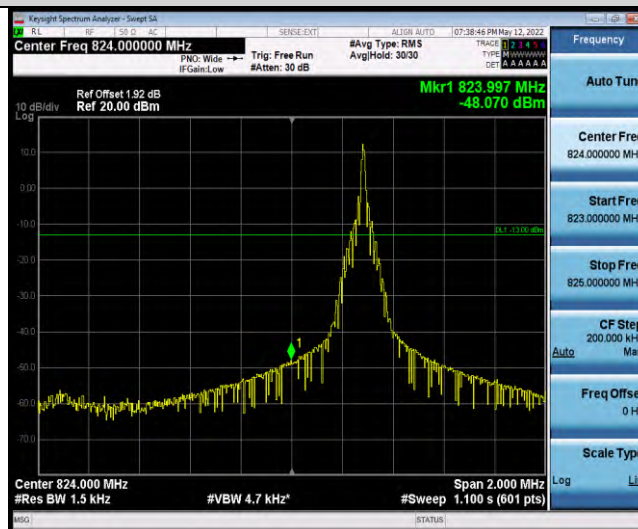

Band26-Stand-Alone-NaN-BPSK-26792-1@11-15kHz--48.07-PASS