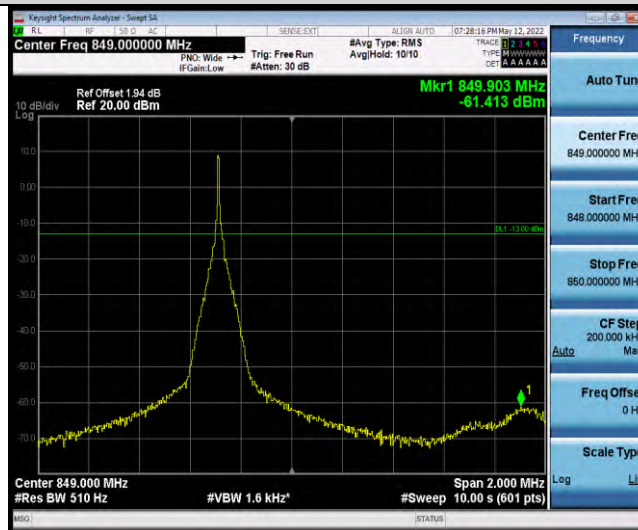

Frequency greater than 37.5kHz

Band26-Stand-Alone-Na-N-QPSK-26788-12 @ 0-15kHz--34.35,-13.90-PASS

Band26-Stand-Alone-Na-N-BPSK-26792-1 @ 0-3.75kHz--50.74-PASS

Band26-Stand-Alone-NaN-BPSK-26792-1 @ 47-3.75kHz--61.88-PASS