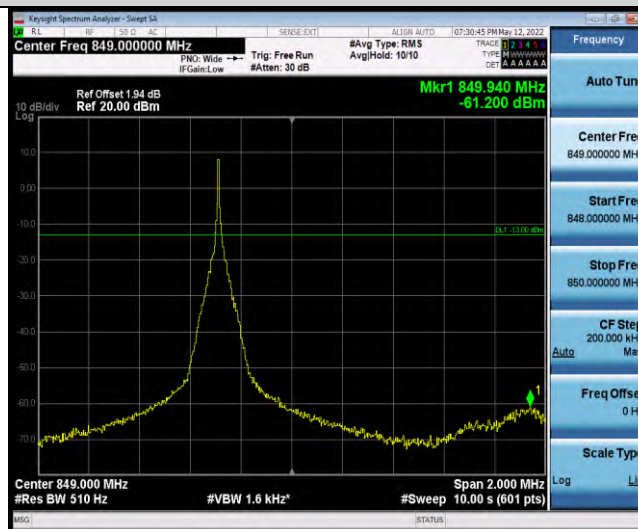

Band26-Stand-Alone-NaN-BPSK-27038-1 @ 0-3.75kHz--61.41-PASS

Band26-Stand-Alone-NaN-BPSK-27038-1 @ 47-3.75kHz--48.94-PASS

Band26-Stand-Alone-NaN-QPSK-26792-1 @ 0-3.75kHz--49.94-PASS

Band26-Stand-Alone-NaN-QPSK-26792-1 @ 47-3.75kHz--61.52-PASS