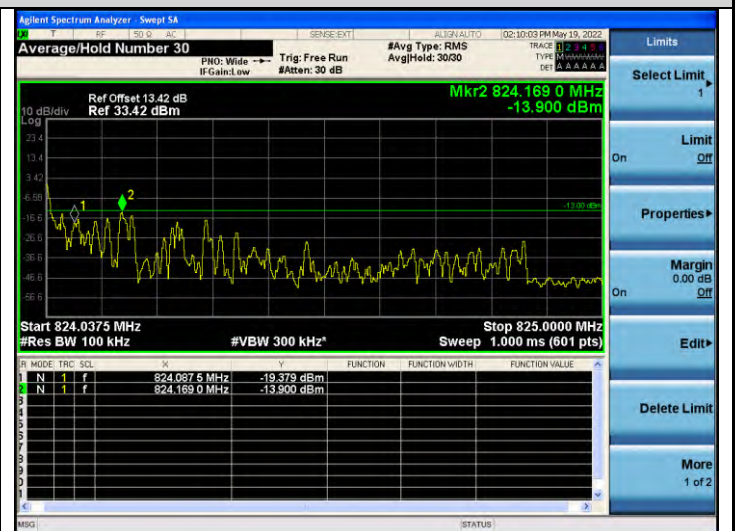

Band26-Stand-Alone-Na-N-QPSK-26788-1 @ 0-15kHz--42.33,-17.69-PASS

Frequency up to and including 37.5kHz

Frequency greater than 37.5kHz

Band26-Stand-Alone-Na-N-QPSK-26788-1 @ 11-15kHz--30.88,-13.23-PASS

Frequency up to and including 37.5kHz