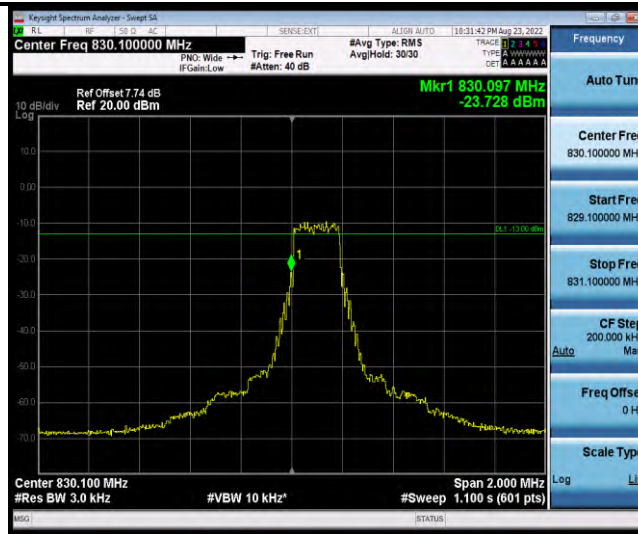

Band19-Stand-Alone-NaN-BPSK-24002-12@0-15kHz--23.73-PASS