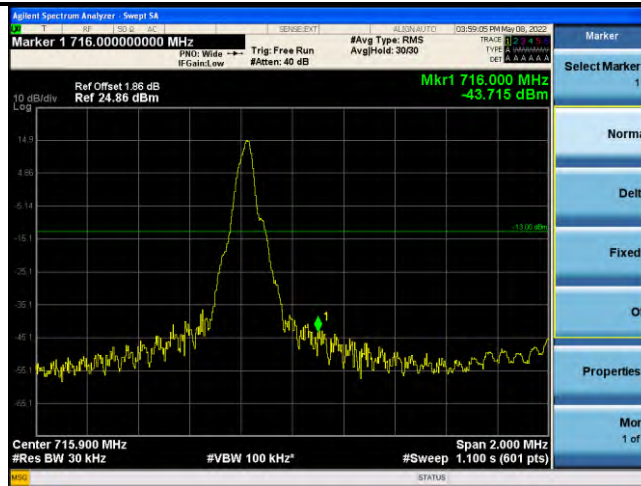

Band17-Stand-Alone-NaN-QPSK-23848-1 @47-3.75kHz--32.36-PASS

Band17-Stand-Alone-NaN-BPSK-23732-1 @0-15kHz--34.56-PASS

Band17-Stand-Alone-NaN-BPSK-23732-1 @ 11-15kHz--45.34-PASS

Band17-Stand-Alone-NaN-BPSK-23732-12 @0-15kHz--40.44-PASS