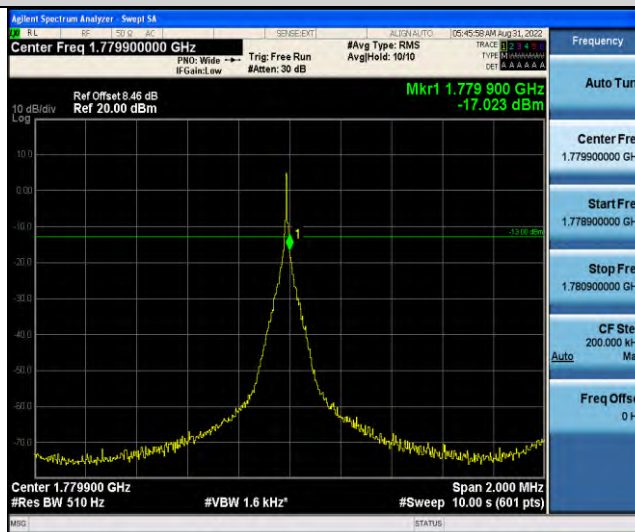

Band66-Stand-Alone-NaN-QPSK-132670-1@47-3.75kHz--17.02-PASS