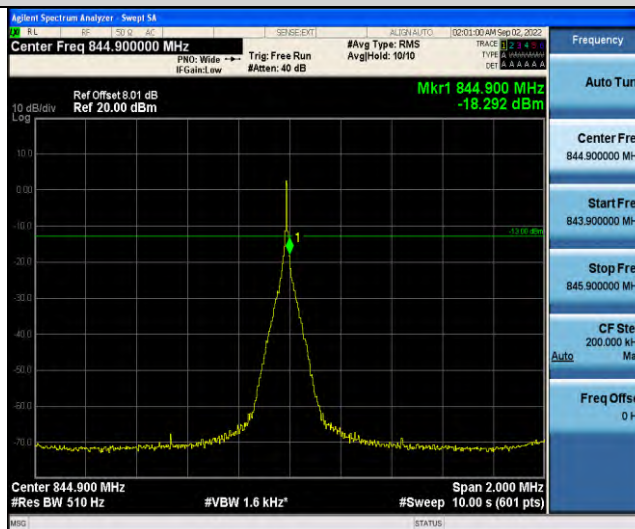

Band18-Stand-Alone-NaN-QPSK-23998-12 @ 0-15kHz--21.18-PASS

Band19-Stand-Alone-NaN-BPSK-24002-1 @ 0-3.75kHz--17.63-PASS

Band19-Stand-Alone-NaN-BPSK-24002-1 @47-3.75kHz--66.68-PASS

Band19-Stand-Alone-NaN-BPSK-24148-1 @0-3.75kHz--65.54-PASS