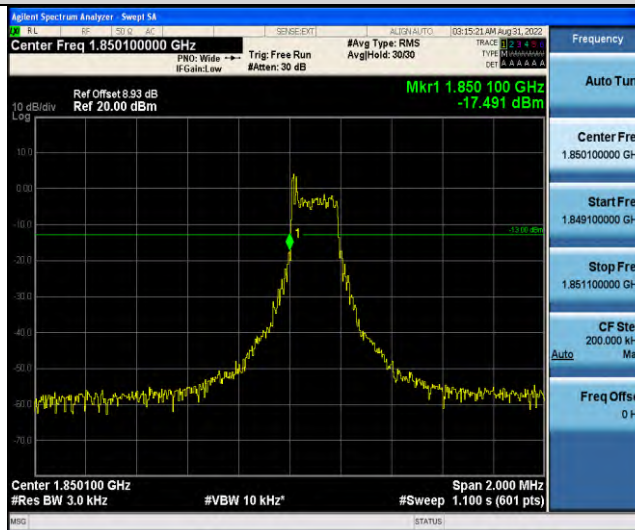

Band25-Stand-Alone-Na-N-QPSK-26042-12@0-15kHz--17.49-PASS