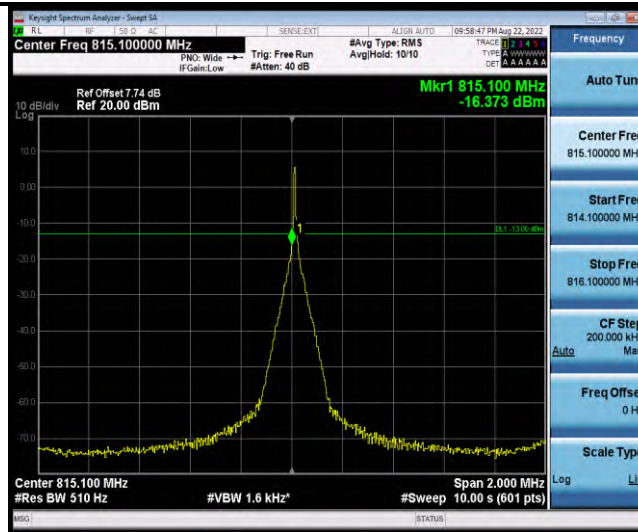

Band18-Stand-Alone-NaN-BPSK-23852-1 @ 0-3.75kHz--16.37-PASS