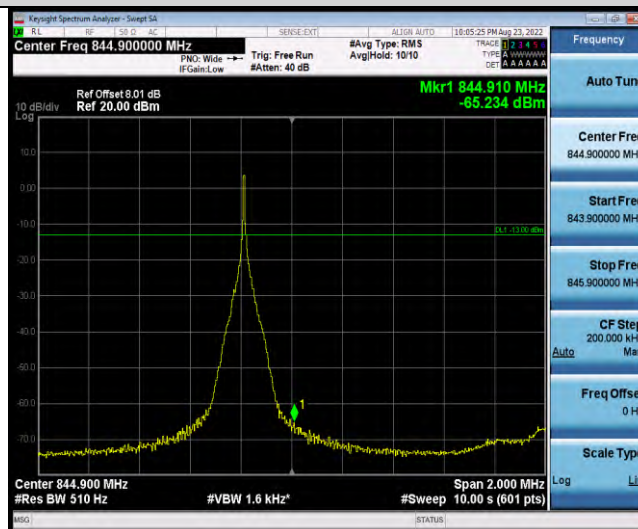

Band19-Stand-Alone-Na-N-QPSK-24148-1@0-3.75kHz--65.23-PASS