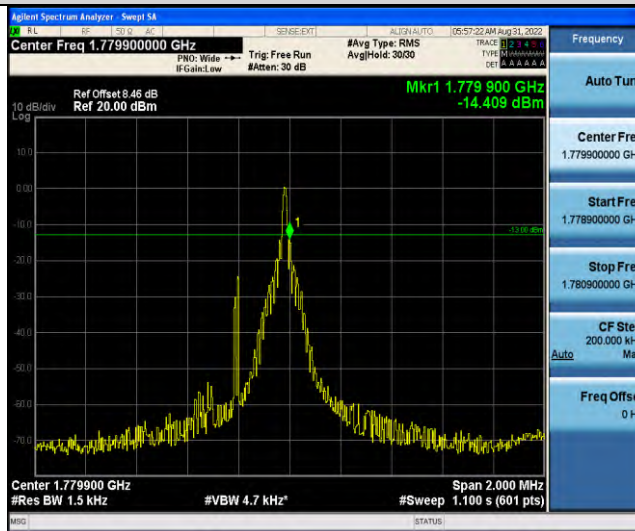

Band66-Stand-Alone-NaN-BPSK-132670-1 @ 11-15kHz--14.41-PASS