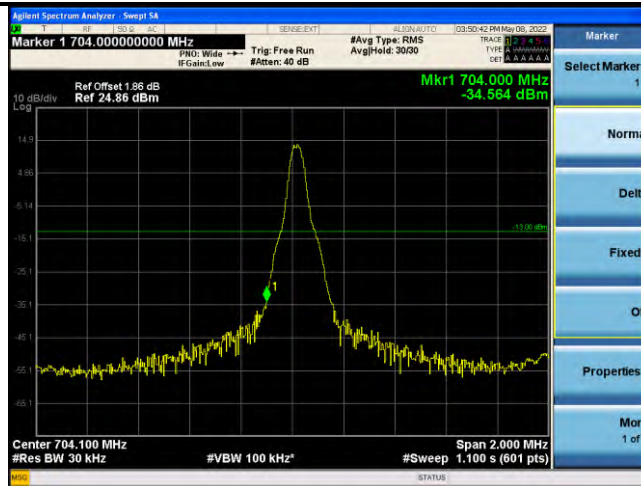

Band17-Stand-Alone-NaN-BPSK-23732-1 @0-15kHz--34.56-PASS