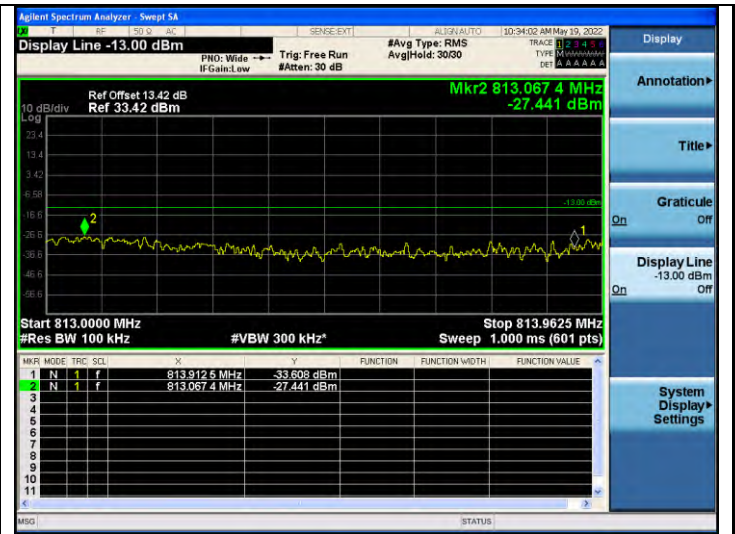

Frequency up to and including 37.5kHz

Frequency greater than 37.5kHz

Band26-Stand-Alone-NaN-BPSK-26692-1 @0-15kHz--32.38,-14.32-PASS

Frequency up to and including 37.5kHz

Frequency greater than 37.5kHz

Band26-Stand-Alone-NaN-BPSK-26692-1 @ 11-15kHz--42.27,-27.44-PASS