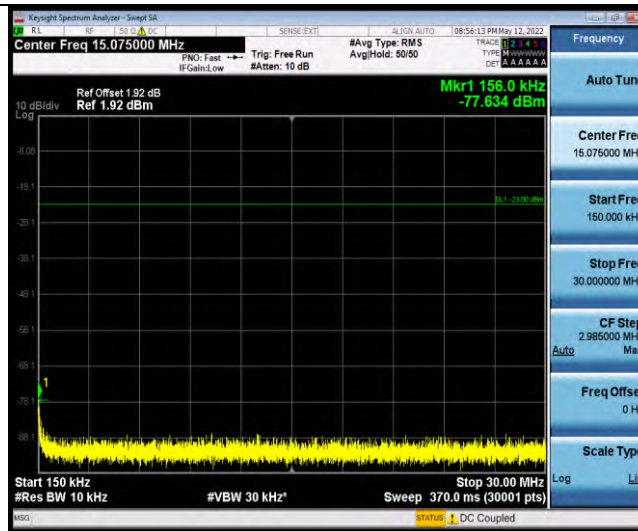

Band26-Stand-Alone-NaN-BPSK-26788-1 @ 11-15kHz-0.009-0.15-0.009~0.15MHz@-68.85dBm--33-PASS

Band26-Stand-Alone-NaN-BPSK-26788-1 @ 11-15kHz-0.15-30-0.15~30MHz @ -77.63dBm--23-PASS