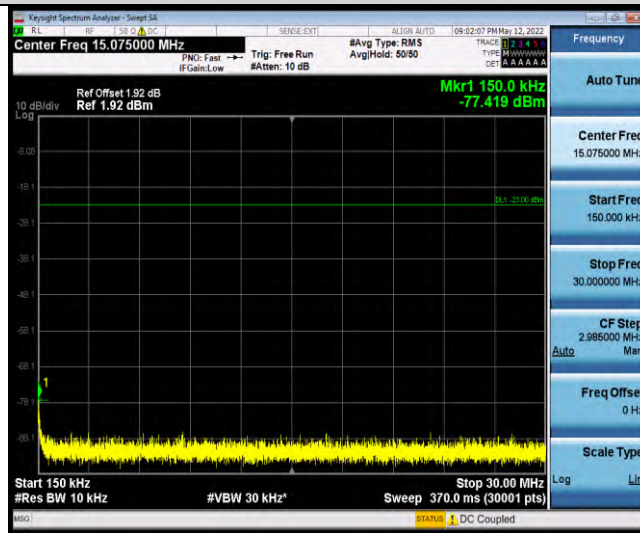

Band26-Stand-Alone-NaN-QPSK-26915-1 @47-3.75kHz-0.009-0.15-0.009~0.15MHz @-69.42dBm--33-PASS

Band26-Stand-Alone-NaN-QPSK-26915-1 @47-3.75kHz-0.15-30-0.15~30MHz @-77.42dBm--23-PASS