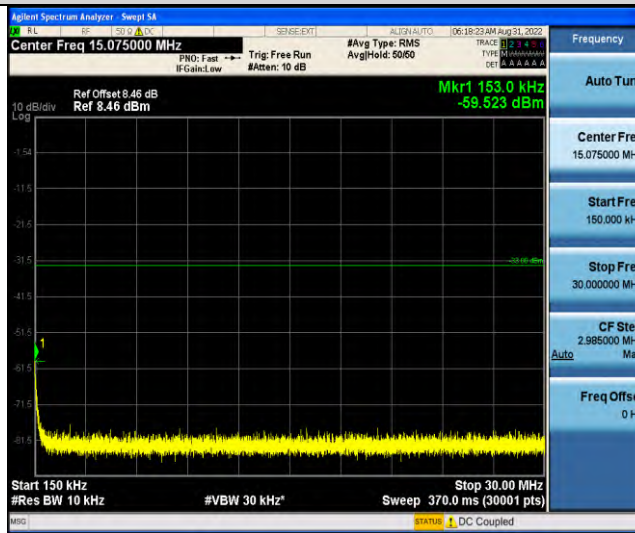

Band66-Stand-Alone-NaN-BPSK-132670-1 @ 0-15kHz-0.009-0.15-0.009~0.15MHz @ -60.74dBm--43-PASS

Band66-Stand-Alone-NaN-BPSK-132670-1 @ 0-15kHz-0.15-30-0.15~30MHz @ -59.52dBm--33-PASS