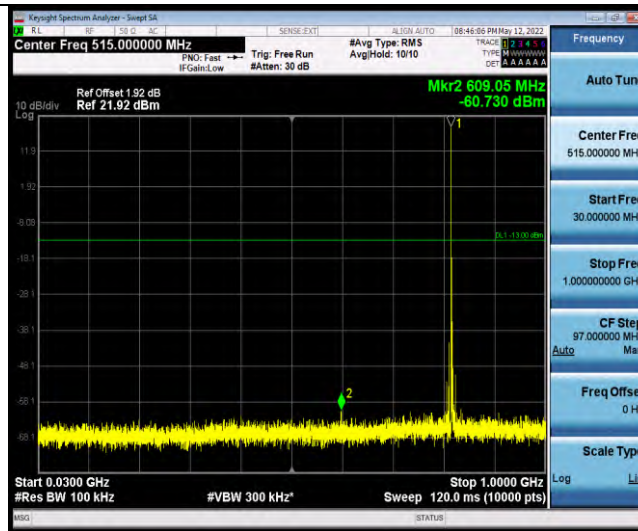

Band26-Stand-Alone-NaN-QPSK-26740-12@0-15kHz-0.15-30-0.15~30MHz@-48.93dBm--23-PASS

Band26-Stand-Alone-NaN-QPSK-26740-12@0-15kHz-30-1000-30~1000MHz@-60.73dBm--13-PASS