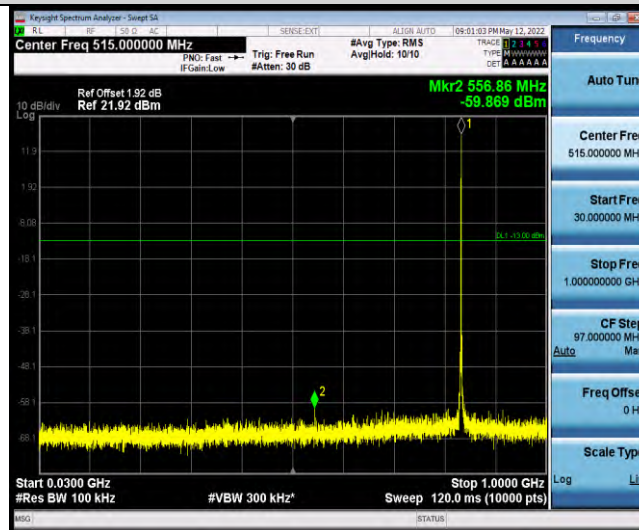

Band26-Stand-Alone-NaN-QPSK-26915-1 @0-3.75kHz-0.15-30-0.15~30MHz@-77.64dBm--23-PASS

Band26-Stand-Alone-NaN-QPSK-26915-1 @0-3.75kHz-30-1000-30~1000MHz@-59.87dBm--13-PASS