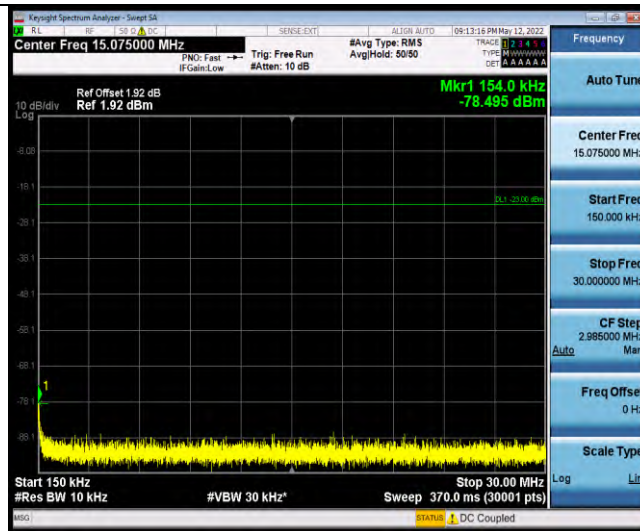

Band26-Stand-Alone-NaN-BPSK-26915-1 @ 0-15kHz-0.009-0.15-0.009~0.15MHz @ -67.7dBm--33-PASS

Band26-Stand-Alone-NaN-BPSK-26915-1 @0-15kHz-0.15-30-0.15~30MHz@-78.5dBm--23-PASS