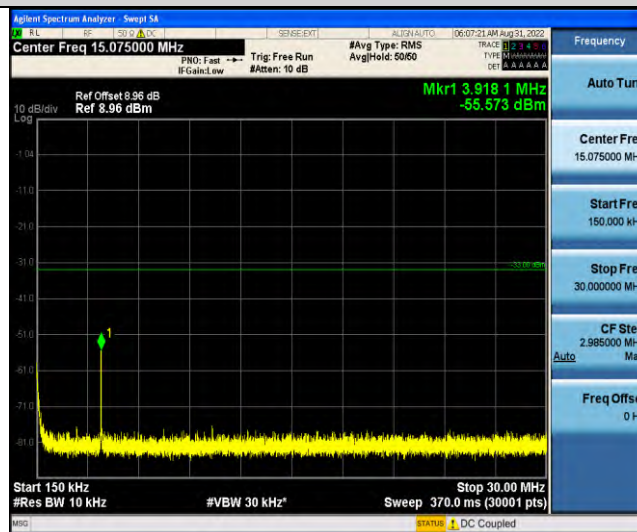

Band66-Stand-Alone-Na-N-QPSK-131974-1@0-3.75kHz-0.009-0.15-0.009~0.15MHz@-59.79dBm--43-PASS

Band66-Stand-Alone-Na-N-QPSK-131974-1@0-3.75kHz-0.15-30-0.15~30MHz@-55.57dBm--33-PASS