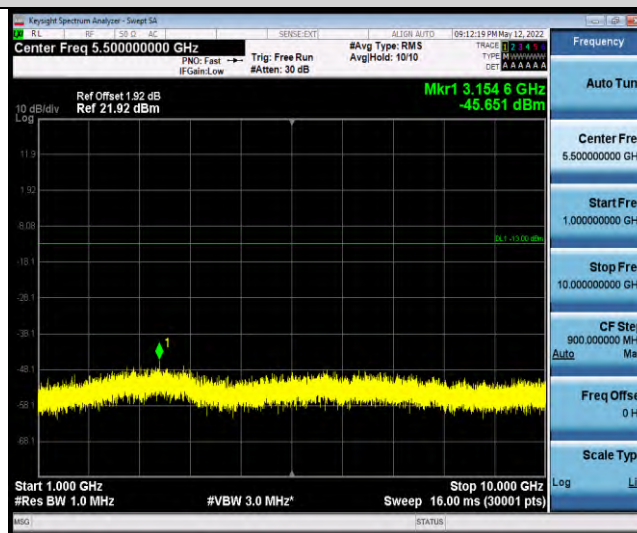

Band26-Stand-Alone-NaN-BPSK-26792-1 @ 11-15kHz-30-1000-30~1000MHz @ -59.95dBm--13-PASS

Band26-Stand-Alone-NaN-BPSK-26792-1 @ 11-15kHz-1000-10000-1000~10000MHz @ -45.65dBm--13-PASS