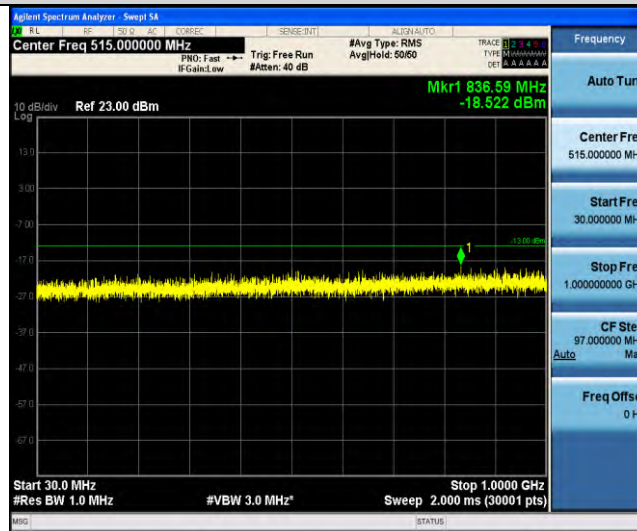

Band66-Stand-Alone-Na-N-QPSK-132322-1 @ 47-3.75kHz-0.15-30-0.15~30MHz @ -51.36dBm--33-PASS

Band66-Stand-Alone-Na-N-QPSK-132322-1 @ 47-3.75kHz-30-1000-30~1000MHz @ -18.52dBm--13-PASS