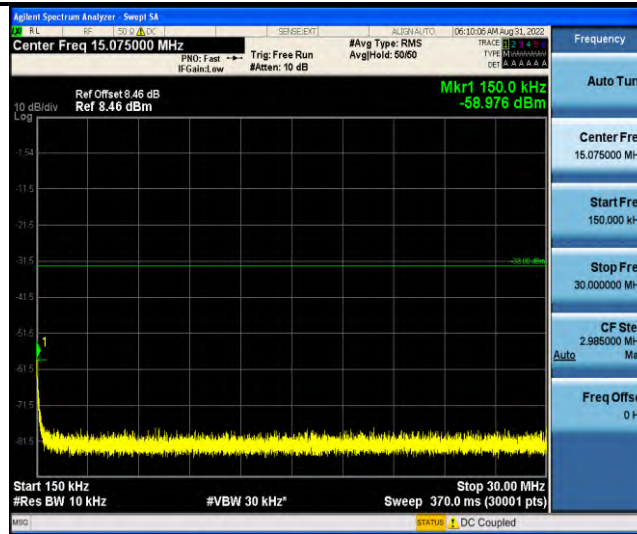

Band66-Stand-Alone-NaN-QPSK-132670-1 @0-3.75kHz-0.009-0.15-0.009~0.15MHz@-59.95dBm--43-PASS

Band66-Stand-Alone-NaN-QPSK-132670-1 @0-3.75kHz-0.15-30-0.15~30MHz @ -58.98dBm--33-PASS