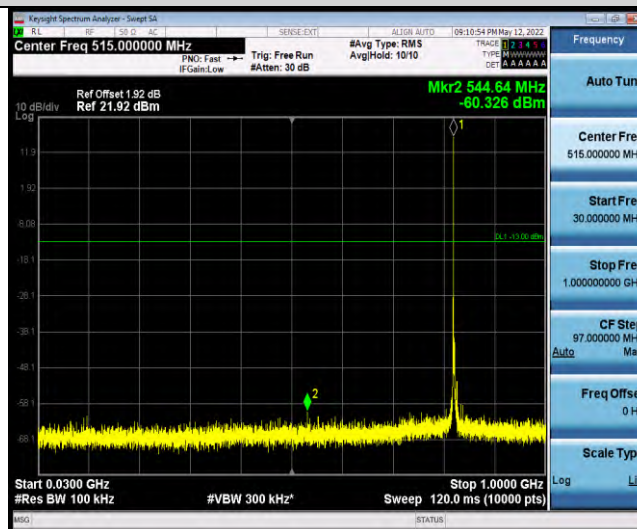

Band26-Stand-Alone-NaN-BPSK-26792-1 @0-15kHz-0.15-30-0.15~30MHz@-77.41dBm--23-PASS

Band26-Stand-Alone-NaN-BPSK-26792-1 @0-15kHz-30-1000-30~1000MHz@-60.33dBm--13-PASS