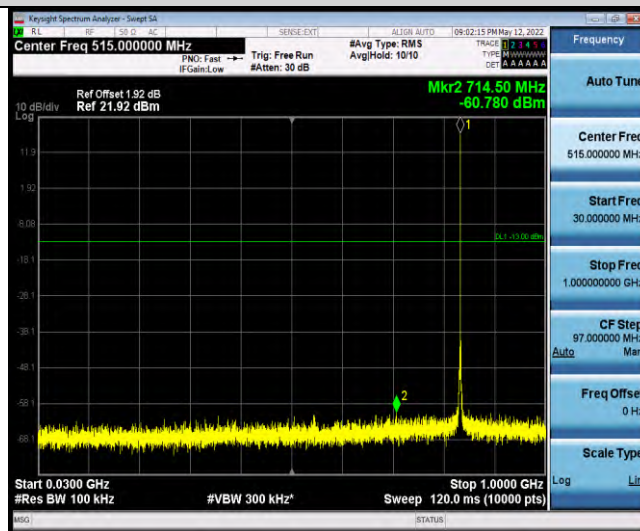

Band26-Stand-Alone-NaN-QPSK-26915-1 @47-3.75kHz-0.15-30-0.15~30MHz @-77.42dBm--23-PASS

Band26-Stand-Alone-NaN-QPSK-26915-1 @47-3.75kHz-30-1000-30~1000MHz @-60.78dBm--13-PASS