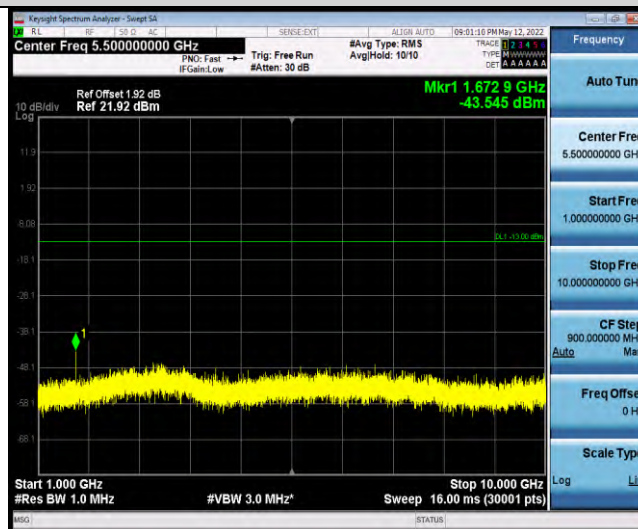

Band26-Stand-Alone-NaN-QPSK-26915-1 @0-3.75kHz-30-1000-30~1000MHz@-59.87dBm--13-PASS

Band26-Stand-Alone-NaN-QPSK-26915-1 @0-3.75kHz-1000-10000-1000~10000MHz@-43.55dBm--13-PASS