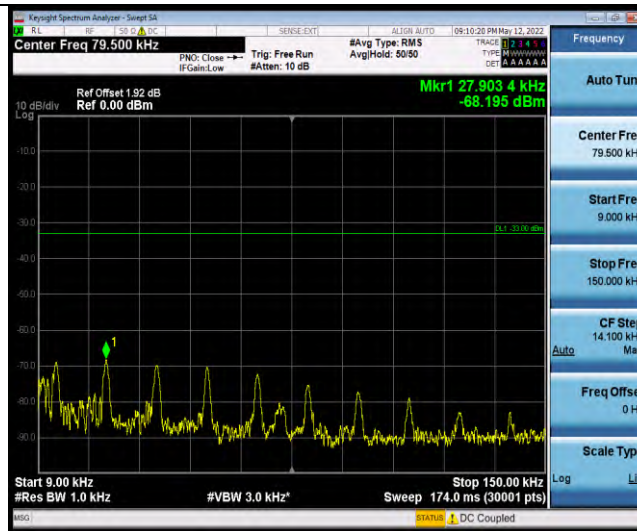

Band26-Stand-Alone-NaN-QPSK-27038-1 @47-3.75kHz-1000-10000-1000~10000MHz@-42.67dBm--13-PASS

Band26-Stand-Alone-NaN-BPSK-26792-1 @0-15kHz-0.009-0.15-0.009~0.15MHz@-68.2dBm--33-PASS