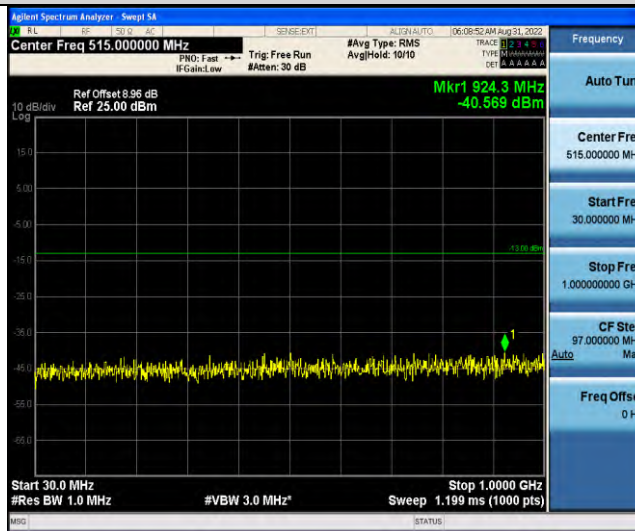

Band66-Stand-Alone-Na-N-QPSK-131974-1 @ 47-3.75kHz-0.15-30-0.15~30MHz @ -55.83dBm--33-PASS

Band66-Stand-Alone-Na-N-QPSK-131974-1 @ 47-3.75kHz-30-1000-30~1000MHz @ -40.57dBm--13-PASS