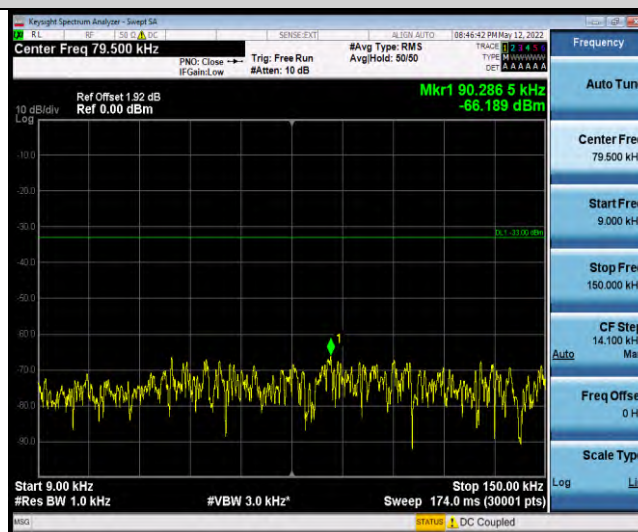

Band26-Stand-Alone-NaN-QPSK-26740-12@0-15kHz-1000-10000-1000~10000MHz@-46.34dBm--13-PASS

Band26-Stand-Alone-NaN-QPSK-26788-12@0-15kHz-0.009-0.15-0.009~0.15MHz@-66.19dBm--33-PASS