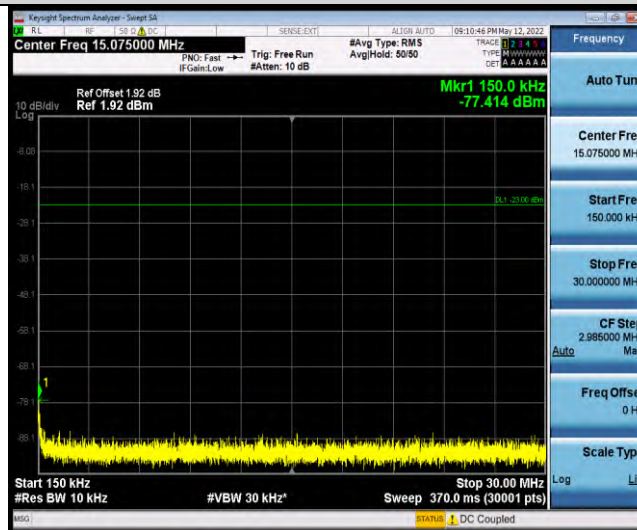

Band26-Stand-Alone-NaN-BPSK-26792-1 @0-15kHz-0.009-0.15-0.009~0.15MHz@-68.2dBm--33-PASS

Band26-Stand-Alone-NaN-BPSK-26792-1 @0-15kHz-0.15-30-0.15~30MHz@-77.41dBm--23-PASS