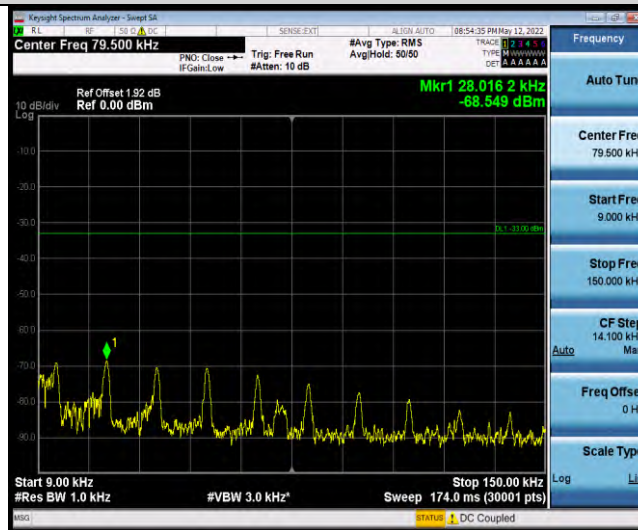

Band26-Stand-Alone-NaN-BPSK-26740-1 @ 11-15kHz-1000-10000-1000~10000MHz @ -46.62dBm--13-PASS

Band26-Stand-Alone-NaN-BPSK-26788-1 @ 0-15kHz-0.009-0.15-0.009~0.15MHz @ -68.55dBm--33-PASS

Band26-Stand-Alone-NaN-BPSK-26788-1 @ 0-15kHz-0.15-30-0.15~30MHz @ -78.56dBm--23-PASS