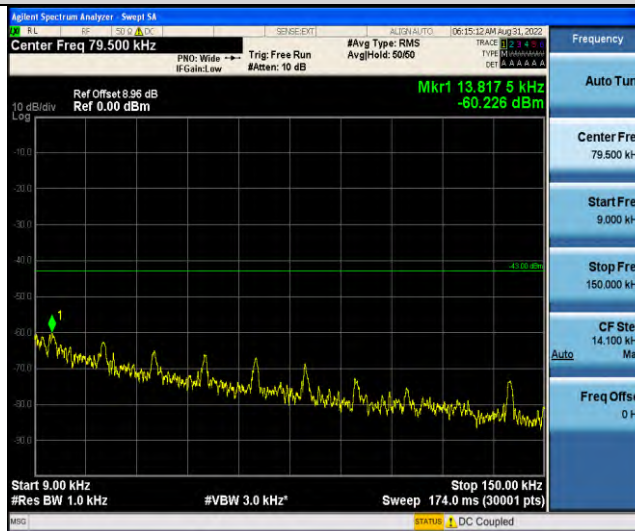

Band66-Stand-Alone-NaN-QPSK-132670-1@47-3.75kHz-1000-20000-1000~20000MHz@-32.16dBm--13-PASS

Band66-Stand-Alone-NaN-BPSK-131974-1@0-15kHz-0.009-0.15-0.009~0.15MHz@-60.23dBm--43-PASS