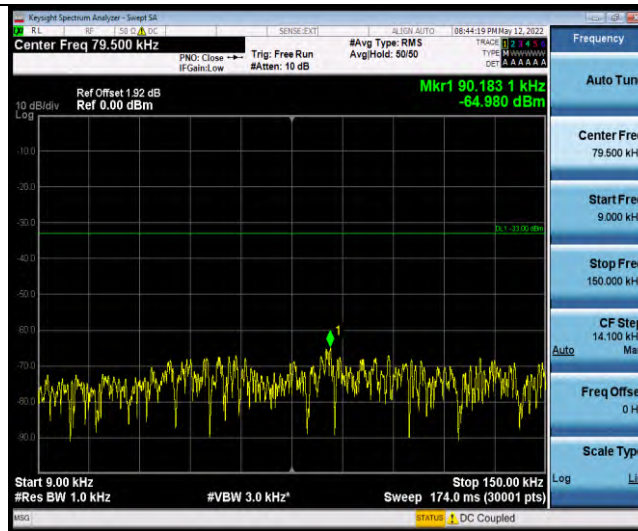

Band26-Stand-Alone-NaN-BPSK-26788-1 @ 11-15kHz-0.15-30-0.15~30MHz @ -77.63dBm--23-PASS

Band26-Stand-Alone-NaN-BPSK-26788-1 @ 11-15kHz-30-1000-30~1000MHz @ -60.26dBm--13-PASS

Band26-Stand-Alone-NaN-BPSK-26788-1 @ 11-15kHz-1000-10000-1000~10000MHz @ -45.06dBm--13-PASS