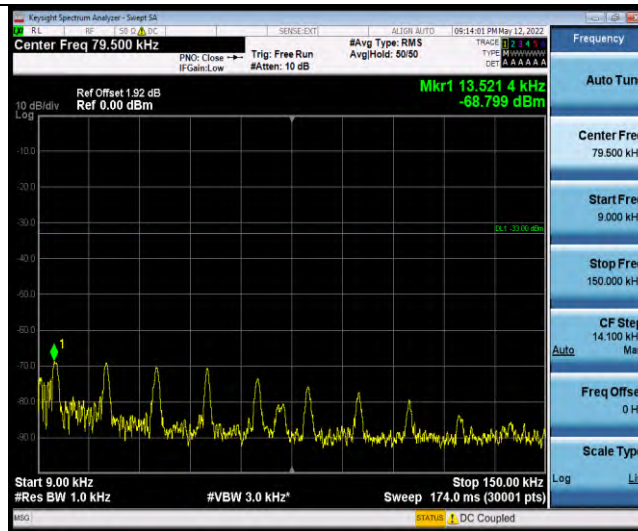

Band26-Stand-Alone-NaN-BPSK-26915-1 @0-15kHz-1000-10000-1000~10000MHz@-43.91dBm--13-PASS

Band26-Stand-Alone-NaN-BPSK-26915-1 @ 11-15kHz-0.009-0.15-0.009~0.15MHz @ -68.8dBm--33-PASS