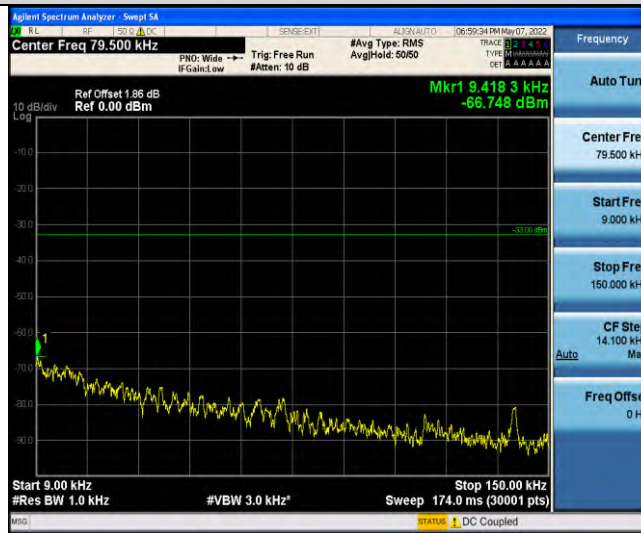

Band85-Stand-Alone-NaN-QPSK-134004-1 @0-3.75kHz-1000-10000-1000~10000MHz@-39.69dBm--13-PASS

Band85-Stand-Alone-NaN-QPSK-134004-1 @47-3.75kHz-0.009-0.15-0.009~0.15MHz@-66.75dBm--33-PASS