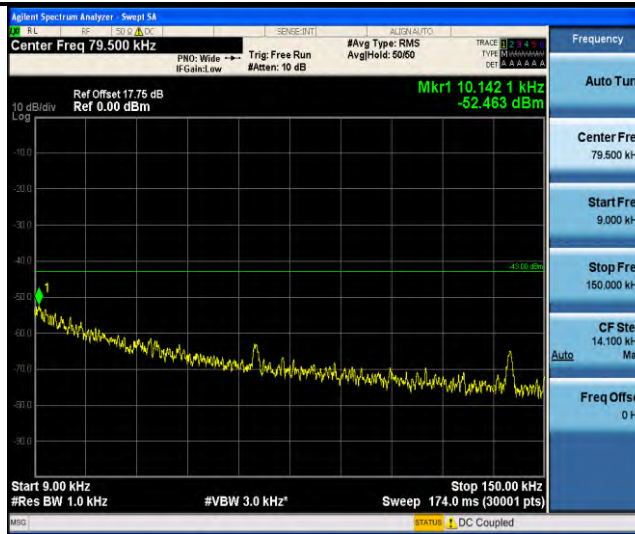

Band66-Stand-Alone-Na-N-QPSK-131974-12@0-15kHz-1000-20000-1000~20000MHz@-31.33dBm--13-PASS

Band66-Stand-Alone-Na-N-QPSK-132322-12@0-15kHz-0.009-0.15-0.009~0.15MHz@-52.46dBm--43-PASS