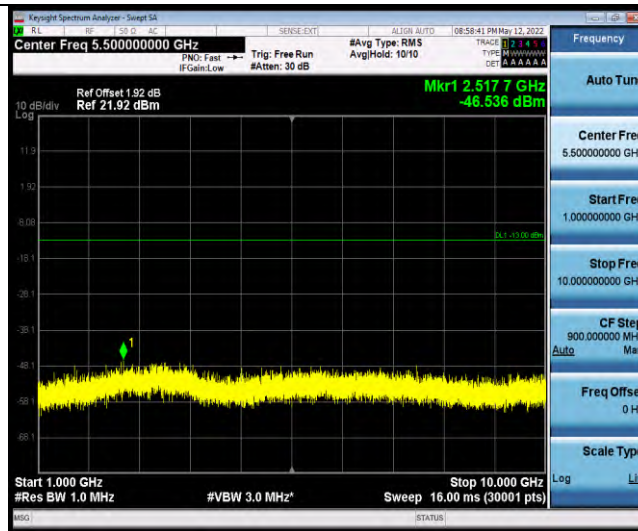

Band26-Stand-Alone-NaN-QPSK-26792-1 @0-3.75kHz-0.009-0.15-0.009~0.15MHz@-69.38dBm--33-PASS

Band26-Stand-Alone-NaN-QPSK-26792-1 @0-3.75kHz-0.15-30-0.15~30MHz@-79.25dBm--23-PASS

Band26-Stand-Alone-NaN-QPSK-26792-1 @0-3.75kHz-30-1000-30~1000MHz@-59.45dBm--13-PASS