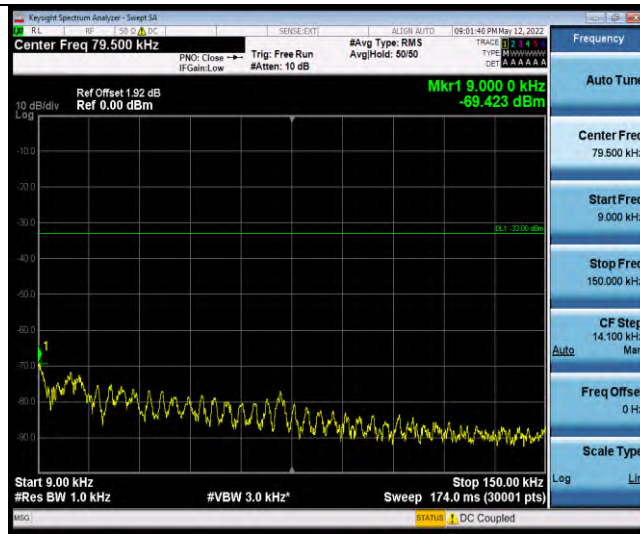

Band26-Stand-Alone-NaN-QPSK-26915-1 @0-3.75kHz-1000-10000-1000~10000MHz@-43.55dBm--13-PASS

Band26-Stand-Alone-NaN-QPSK-26915-1 @47-3.75kHz-0.009-0.15-0.009~0.15MHz @-69.42dBm--33-PASS