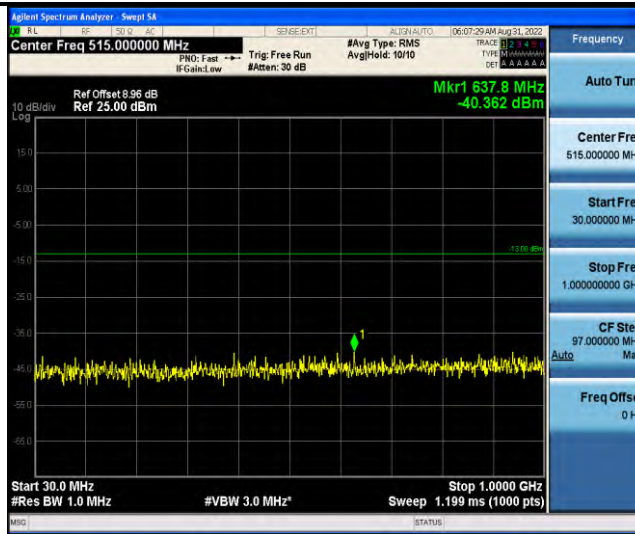

Band66-Stand-Alone-Na-N-QPSK-132670-12@0-15kHz-1000-20000-1000~20000MHz@-31.78dBm--13-PASS

Band66-Stand-Alone-Na-N-QPSK-131974-1@0-3.75kHz-0.009-0.15-0.009~0.15MHz@-59.79dBm--43-PASS

Band66-Stand-Alone-Na-N-QPSK-131974-1@0-3.75kHz-0.15-30-0.15~30MHz@-55.57dBm--33-PASS