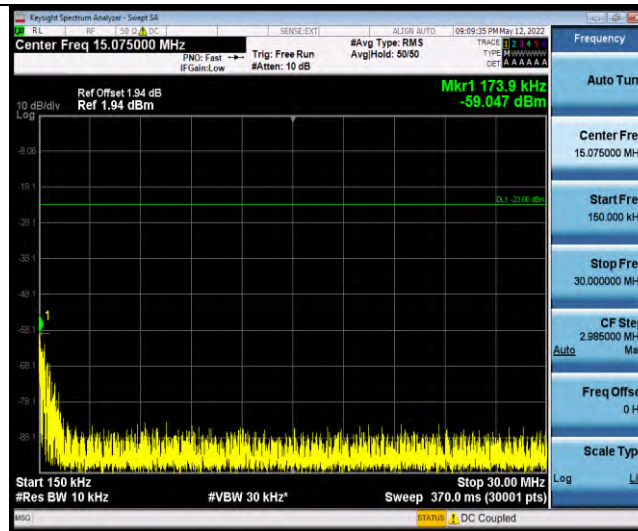

Band26-Stand-Alone-NaN-QPSK-26915-12@0-15kHz-30-1000-30~1000MHz@-60.4dBm--13-PASS

Band26-Stand-Alone-NaN-QPSK-26915-12@0-15kHz-1000-10000-1000~10000MHz@-46.73dBm--13-PASS

Band26-Stand-Alone-NaN-QPSK-27038-12@0-15kHz-0.009-0.15-0.009~0.15MHz@-65.94dBm--33-PASS