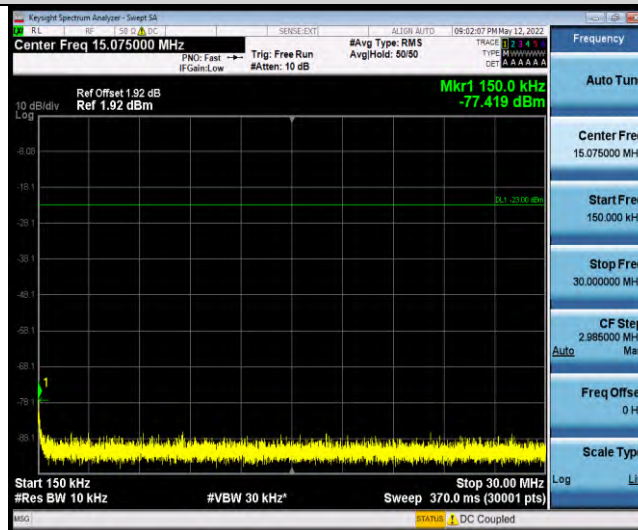

Band26-Stand-Alone-NaN-QPSK-26915-1 @47-3.75kHz-0.009-0.15-0.009~0.15MHz@-69.42dBm--33-PASS

Band26-Stand-Alone-NaN-QPSK-26915-1 @47-3.75kHz-0.15-30-0.15~30MHz@-77.42dBm--23-PASS