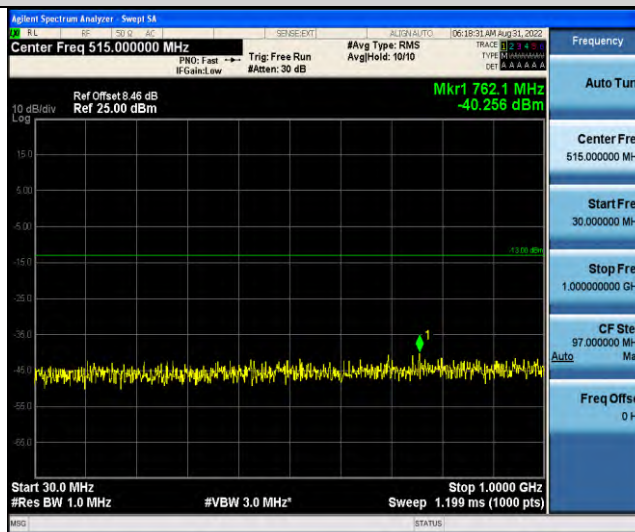

Band66-Stand-Alone-NaN-BPSK-132670-1 @ 0-15kHz-0.15-30-0.15~30MHz @ -59.52dBm--33-PASS

Band66-Stand-Alone-NaN-BPSK-132670-1 @ 0-15kHz-30-1000-30~1000MHz @ -40.26dBm--13-PASS