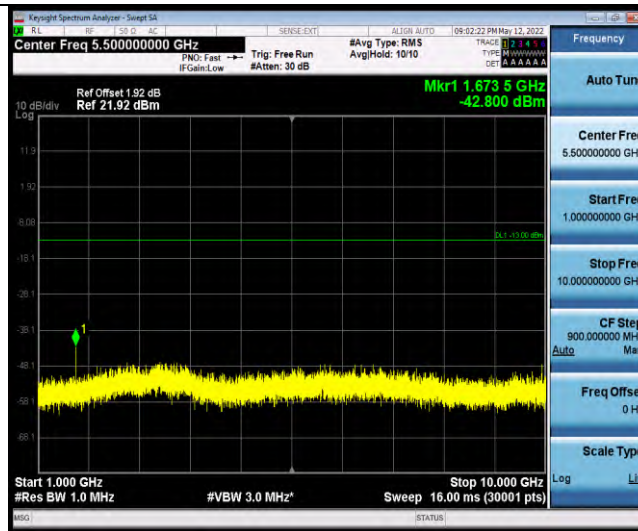

Band26-Stand-Alone-NaN-QPSK-26915-1 @47-3.75kHz-30-1000-30~1000MHz@-60.78dBm--13-PASS

Band26-Stand-Alone-Na-N-QPSK-26915-1 @47-3.75kHz-1000-10000-1000~10000MHz@-42.8dBm--13-PASS