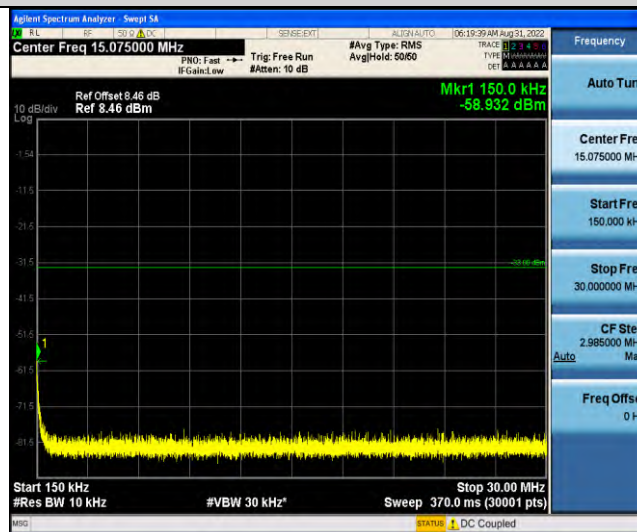

Band66-Stand-Alone-NaN-BPSK-132670-1 @ 11-15kHz-0.009-0.15-0.009~0.15MHz @ -60.17dBm--43-PASS

Band66-Stand-Alone-NaN-BPSK-132670-1 @ 11-15kHz-0.15-30-0.15~30MHz @ -58.93dBm--33-PASS