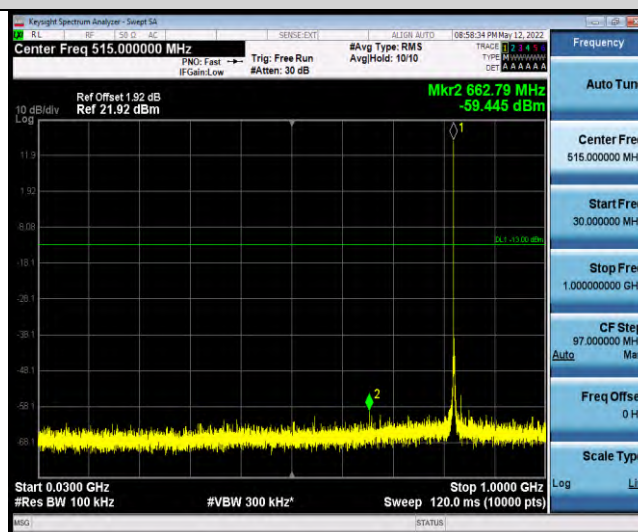

Band26-Stand-Alone-NaN-QPSK-26792-1 @0-3.75kHz-0.15-30-0.15~30MHz@-79.25dBm--23-PASS

Band26-Stand-Alone-NaN-QPSK-26792-1 @0-3.75kHz-30-1000-30~1000MHz@-59.45dBm--13-PASS