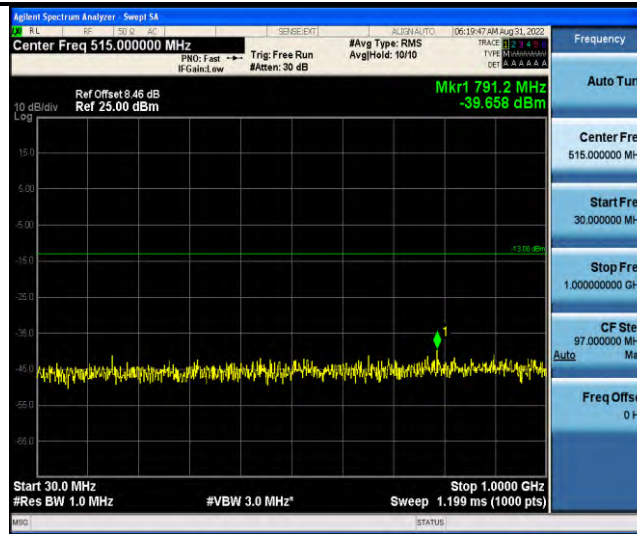

Band66-Stand-Alone-NaN-BPSK-132670-1 @ 0-15kHz-1000-20000-1000~20000MHz @ -32.35dBm--13-PASS

Band66-Stand-Alone-NaN-BPSK-132670-1 @ 11-15kHz-0.009-0.15-0.009~0.15MHz @ -60.17dBm--43-PASS

Band66-Stand-Alone-NaN-BPSK-132670-1 @ 11-15kHz-0.15-30-0.15~30MHz @ -58.93dBm--33-PASS