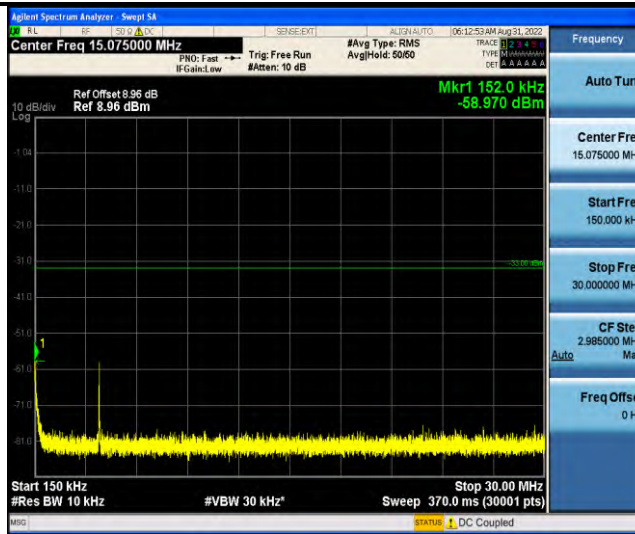

Band66-Stand-Alone-NaN-QPSK-131974-12 @ 0-15kHz-0.009-0.15-0.009~0.15MHz @ -60.22dBm--43-PASS

Band66-Stand-Alone-Na-N-QPSK-131974-12@0-15kHz-0.15-30-0.15~30MHz@-58.97dBm--33-PASS