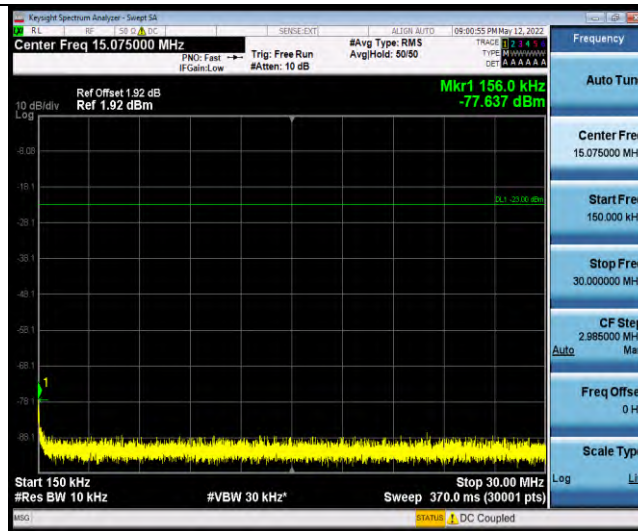

Band26-Stand-Alone-NaN-QPSK-26915-1 @0-3.75kHz-0.009-0.15-0.009~0.15MHz @-69.01dBm--33-PASS

Band26-Stand-Alone-NaN-QPSK-26915-1 @0-3.75kHz-0.15-30-0.15~30MHz@-77.64dBm--23-PASS