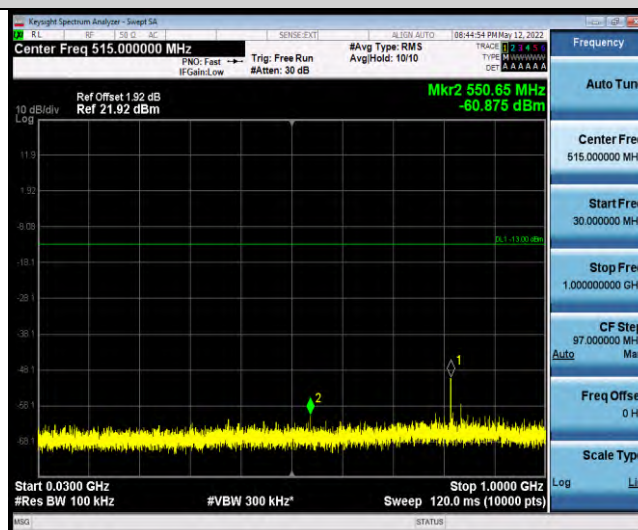

Band26-Stand-Alone-NaN-QPSK-26692-12@0-15kHz-0.15-30-0.15~30MHz@-65dBm--23-PASS

Band26-Stand-Alone-NaN-QPSK-26692-12@0-15kHz-30-1000-30~1000MHz@-60.88dBm--13-PASS