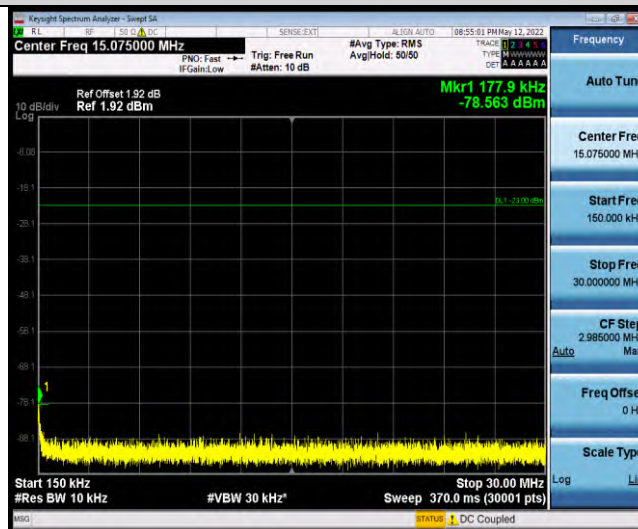

Band26-Stand-Alone-NaN-BPSK-26740-1 @ 11-15kHz-1000-10000-1000~10000MHz @ -46.62dBm--13-PASS

Band26-Stand-Alone-NaN-BPSK-26788-1 @ 0-15kHz-0.009-0.15-0.009~0.15MHz @ -68.55dBm--33-PASS

Band26-Stand-Alone-NaN-BPSK-26788-1 @ 0-15kHz-0.15-30-0.15~30MHz @ -78.56dBm--23-PASS