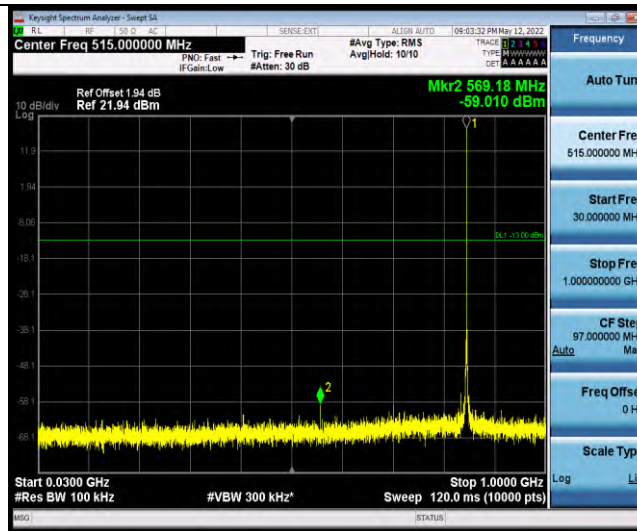

Band26-Stand-Alone-Na-N-QPSK-27038-1 @0-3.75kHz-0.15-30-0.15~30MHz@-76.54dBm--23-PASS

Band26-Stand-Alone-Na-N-QPSK-27038-1 @ 0-3.75kHz-30-1000-30~1000MHz @ -59.01dBm--13-PASS