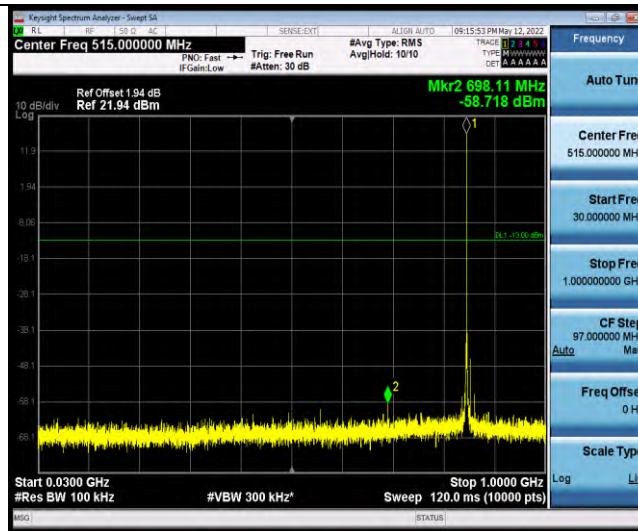

Band26-Stand-Alone-NaN-BPSK-27038-1 @ 0-15kHz-0.15-30-0.15~30MHz @ -78.43dBm--23-PASS

Band26-Stand-Alone-NaN-BPSK-27038-1 @ 0-15kHz-30-1000-30~1000MHz @ -58.72dBm--13-PASS