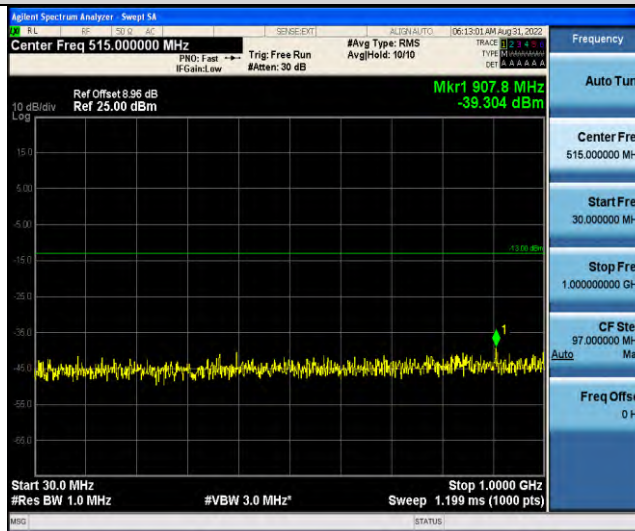

Band66-Stand-Alone-Na-N-QPSK-131974-12@0-15kHz-0.15-30-0.15~30MHz@-58.97dBm--33-PASS

Band66-Stand-Alone-Na-N-QPSK-131974-12@0-15kHz-30-1000-30~1000MHz@-39.3dBm--13-PASS