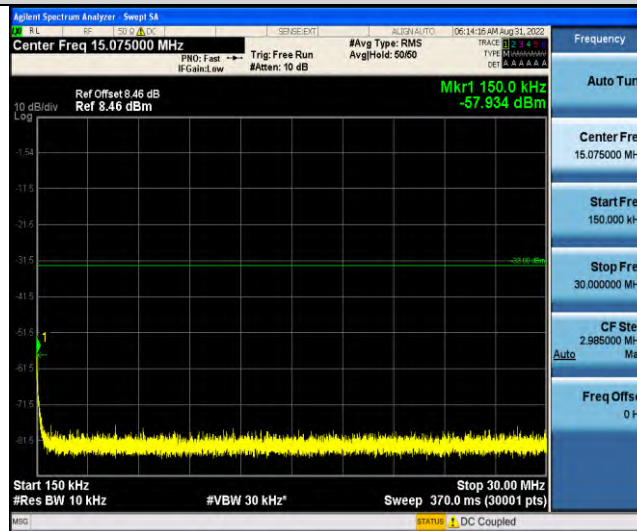

Band66-Stand-Alone-Na-N-QPSK-132670-12@0-15kHz-0.009-0.15-0.009~0.15MHz@-60.69dBm--43-PASS

Band66-Stand-Alone-Na-N-QPSK-132670-12@0-15kHz-0.15-30-0.15~30MHz@-57.93dBm--33-PASS