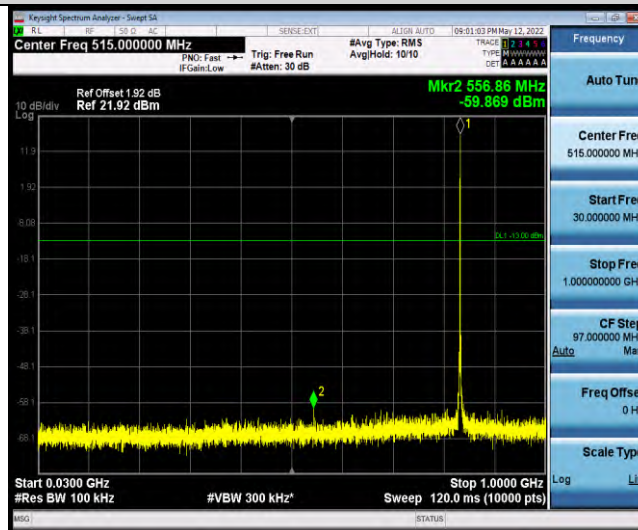

Band26-Stand-Alone-NaN-QPSK-26915-1 @0-3.75kHz-0.15-30-0.15~30MHz@-77.64dBm--23-PASS

Band26-Stand-Alone-NaN-QPSK-26915-1 @0-3.75kHz-30-1000-30~1000MHz@-59.87dBm--13-PASS