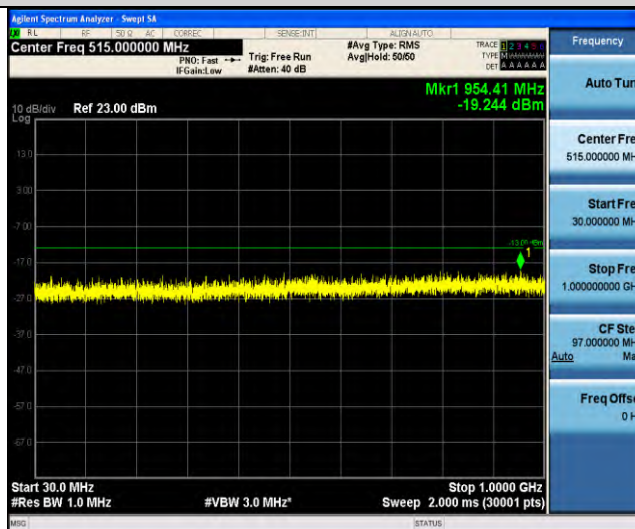

Band66-Stand-Alone-NaN-BPSK-132322-1@0-15kHz-0.15-30-0.15~30MHz@-49.99dBm--33-PASS

Band66-Stand-Alone-NaN-BPSK-132322-1@0-15kHz-30-1000-30~1000MHz@-19.24dBm--13-PASS