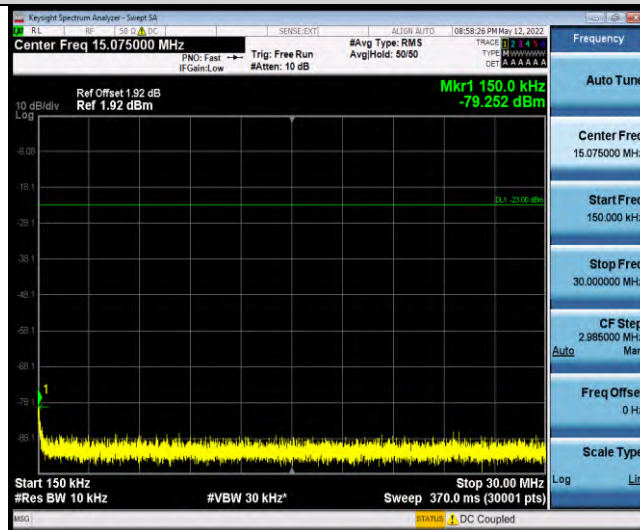

Band26-Stand-Alone-NaN-QPSK-26792-1 @0-3.75kHz-0.009-0.15-0.009~0.15MHz@-69.38dBm--33-PASS

Band26-Stand-Alone-NaN-QPSK-26792-1 @0-3.75kHz-0.15-30-0.15~30MHz@-79.25dBm--23-PASS