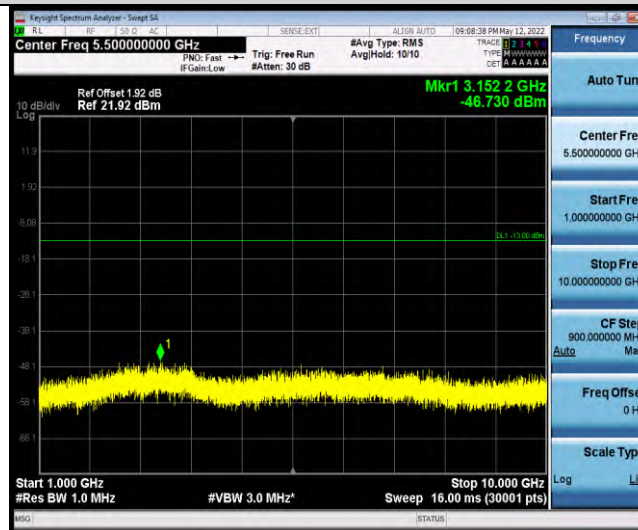

Band26-Stand-Alone-NaN-QPSK-26915-12@0-15kHz-30-1000-30~1000MHz@-60.4dBm--13-PASS

Band26-Stand-Alone-NaN-QPSK-26915-12@0-15kHz-1000-10000-1000~10000MHz@-46.73dBm--13-PASS