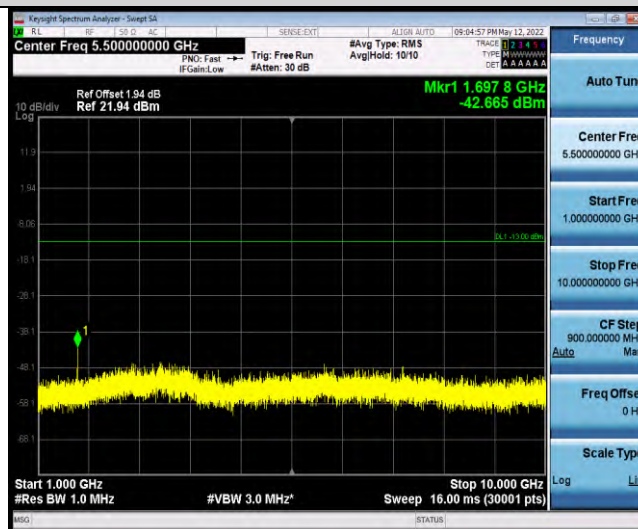

Band26-Stand-Alone-NaN-QPSK-27038-1 @47-3.75kHz-30-1000-30~1000MHz@-58.5dBm--13-PASS

Band26-Stand-Alone-NaN-QPSK-27038-1 @47-3.75kHz-1000-10000-1000~10000MHz@-42.67dBm--13-PASS