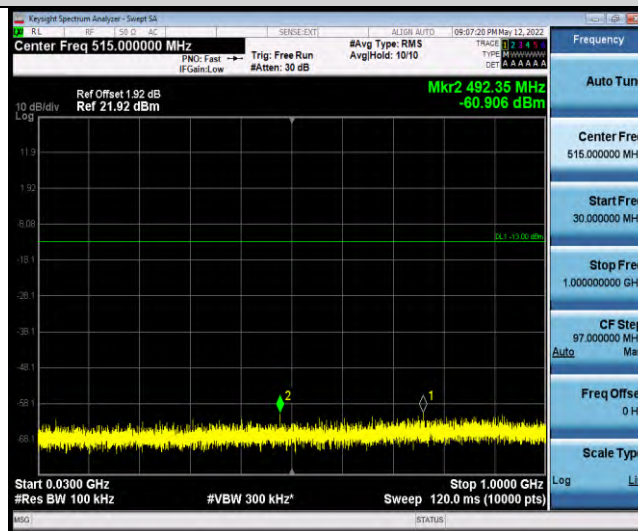

Band26-Stand-Alone-NaN-QPSK-26792-12@0-15kHz-0.15-30-0.15~30MHz@-64.34dBm--23-PASS

Band26-Stand-Alone-NaN-QPSK-26792-12@0-15kHz-30-1000-30~1000MHz@-60.91dBm--13-PASS