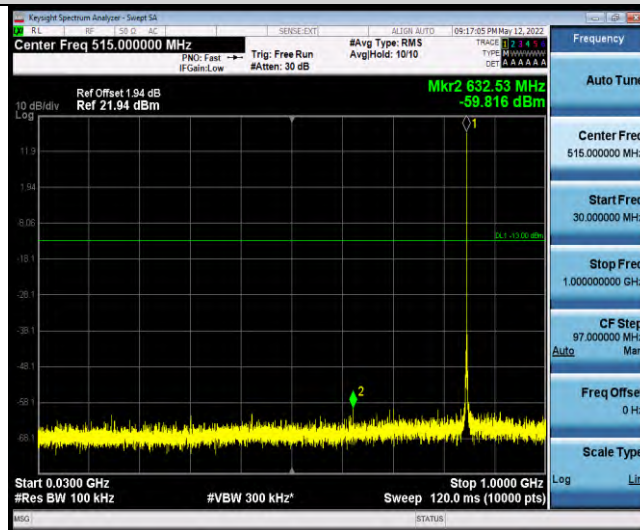

Band26-Stand-Alone-NaN-BPSK-27038-1 @ 11-15kHz-0.15-30-0.15~30MHz @ -76.91dBm--23-PASS

Band26-Stand-Alone-NaN-BPSK-27038-1 @ 11-15kHz-30-1000-30~1000MHz @ -59.82dBm--13-PASS