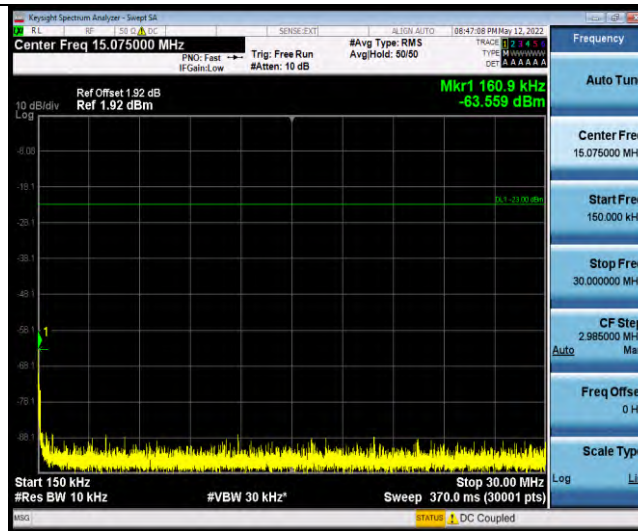

Band26-Stand-Alone-NaN-QPSK-26740-12@0-15kHz-30-1000-30~1000MHz@-60.73dBm--13-PASS

Band26-Stand-Alone-NaN-QPSK-26740-12@0-15kHz-1000-10000-1000~10000MHz@-46.34dBm--13-PASS

Band26-Stand-Alone-NaN-QPSK-26788-12@0-15kHz-0.009-0.15-0.009~0.15MHz@-66.19dBm--33-PASS