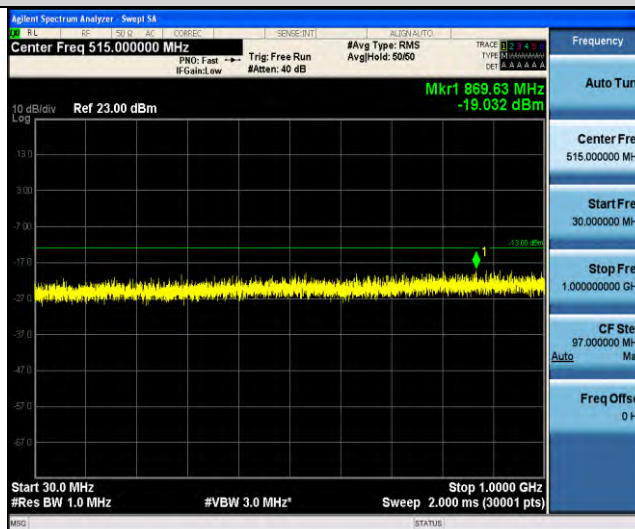

Band66-Stand-Alone-NaN-QPSK-132322-1 @ 0-3.75kHz-0.15-30-0.15~30MHz @ -51.64dBm--33-PASS

Band66-Stand-Alone-NaN-QPSK-132322-1 @ 0-3.75kHz-30-1000-30~1000MHz @ -19.03dBm--13-PASS