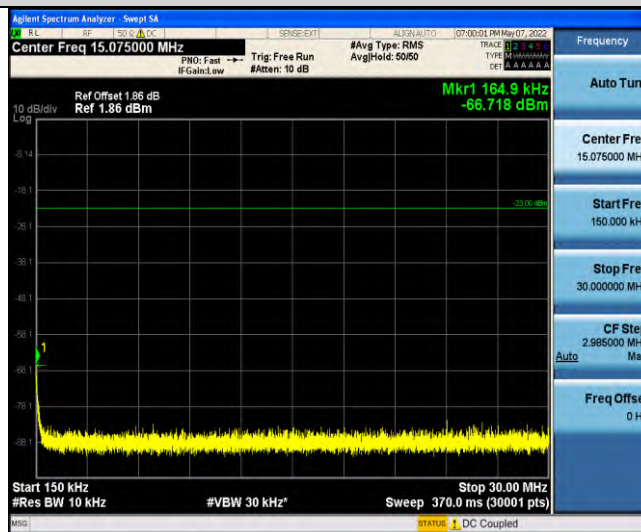

Band85-Stand-Alone-NaN-QPSK-134004-1 @47-3.75kHz-0.009-0.15-0.009~0.15MHz@-66.75dBm--33-PASS

Band85-Stand-Alone-NaN-QPSK-134004-1 @47-3.75kHz-0.15-30-0.15~30MHz@-66.72dBm--23-PASS