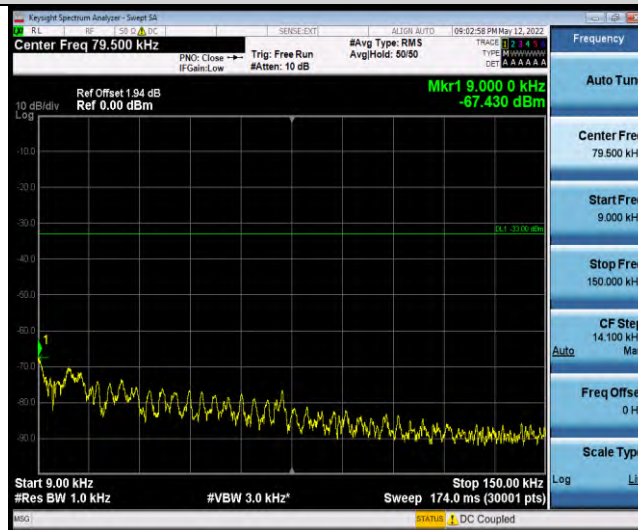

Band26-Stand-Alone-Na-N-QPSK-26915-1 @47-3.75kHz-1000-10000-1000~10000MHz@-42.8dBm--13-PASS

Band26-Stand-Alone-Na-N-QPSK-27038-1 @0-3.75kHz-0.009-0.15-0.009~0.15MHz@-67.43dBm--33-PASS