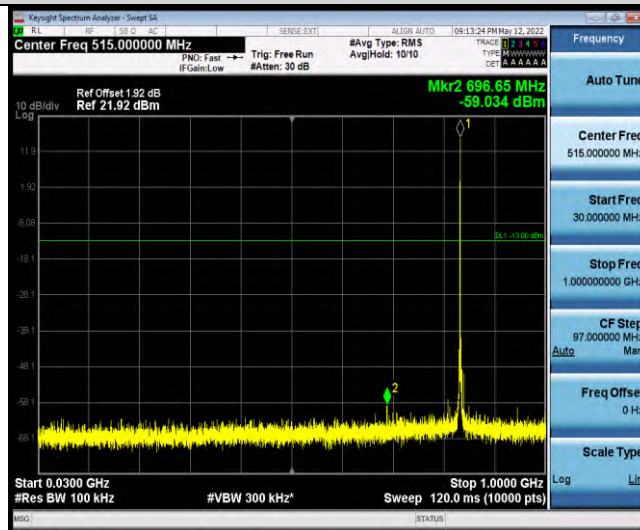

Band26-Stand-Alone-NaN-BPSK-26915-1 @0-15kHz-0.15-30-0.15~30MHz@-78.5dBm--23-PASS

Band26-Stand-Alone-NaN-BPSK-26915-1 @0-15kHz-30-1000-30~1000MHz@-59.03dBm--13-PASS