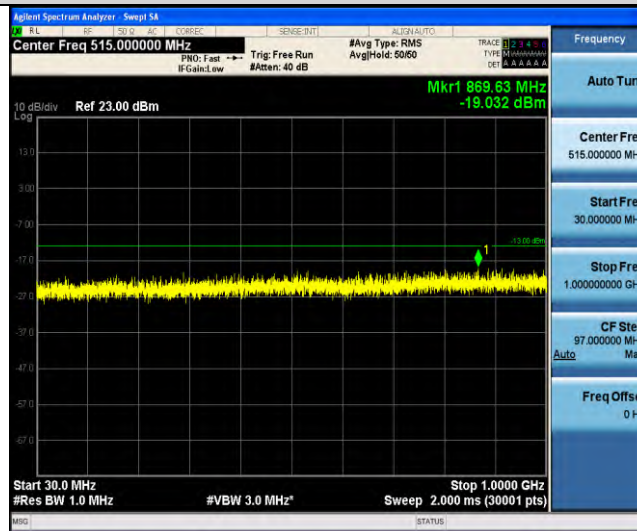

Band66-Stand-Alone-NaN-QPSK-132322-1 @0-3.75kHz-0.15-30-0.15~30MHz @-51.64dBm--33-PASS

Band66-Stand-Alone-NaN-QPSK-132322-1 @0-3.75kHz-30-1000-30~1000MHz @-19.03dBm--13-PASS