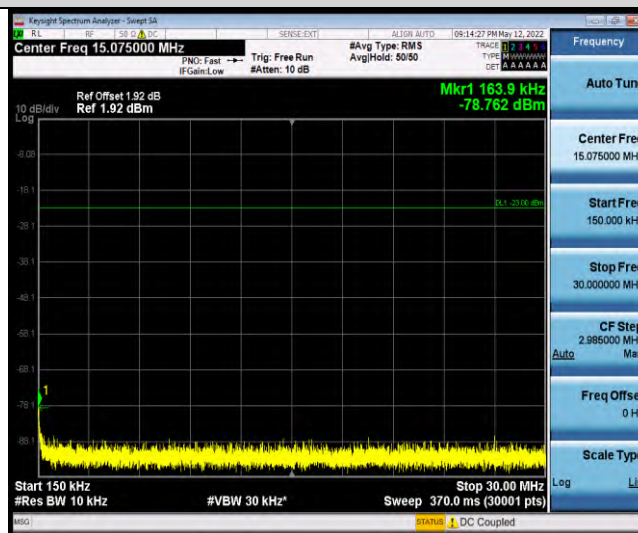

Band26-Stand-Alone-NaN-BPSK-26915-1 @ 11-15kHz-0.009-0.15-0.009~0.15MHz @ -68.8dBm--33-PASS

Band26-Stand-Alone-NaN-BPSK-26915-1 @ 11-15kHz-0.15-30-0.15~30MHz @ -78.76dBm--23-PASS