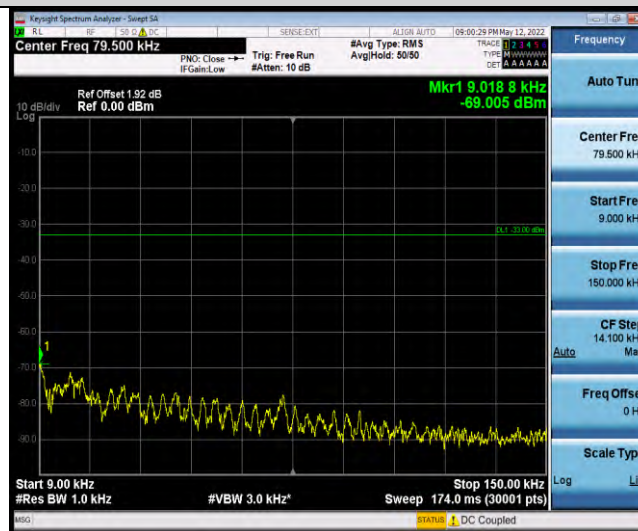

Band26-Stand-Alone-NaN-QPSK-26792-1 @47-3.75kHz-1000-10000-1000~10000MHz @-46.69dBm--13-PASS

Band26-Stand-Alone-NaN-QPSK-26915-1 @0-3.75kHz-0.009-0.15-0.009~0.15MHz @-69.01dBm--33-PASS