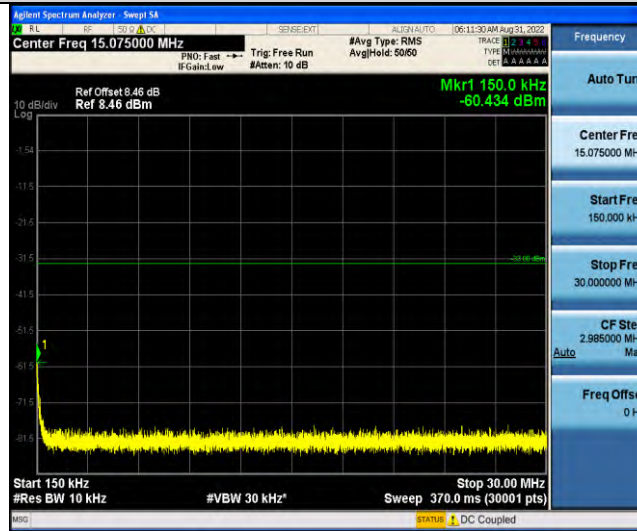

Band66-Stand-Alone-NaN-QPSK-132670-1@47-3.75kHz-0.009-0.15-0.009-0.15MHz@-60.09dBm--43-PASS

Band66-Stand-Alone-NaN-QPSK-132670-1@47-3.75kHz-0.15-30-0.15~30MHz@-60.43dBm--33-PASS