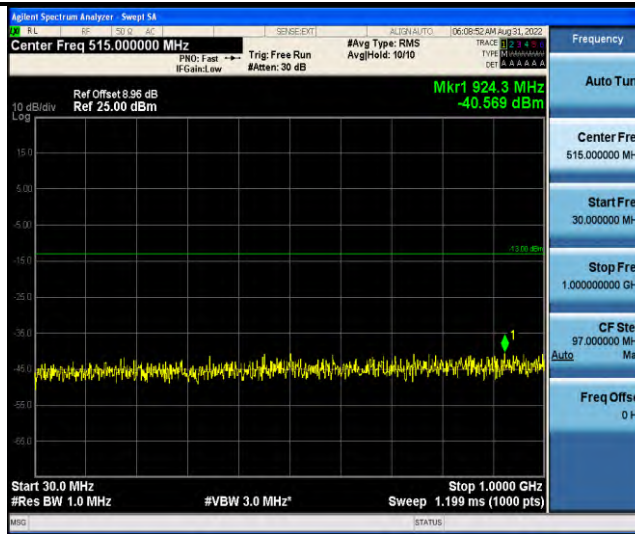

Band66-Stand-Alone-NaN-QPSK-131974-1 @47-3.75kHz-0.15-30-0.15~30MHz@-55.83dBm--33-PASS

Band66-Stand-Alone-Na-N-QPSK-131974-1 @ 47-3.75kHz-30-1000-30~1000MHz @ -40.57dBm--13-PASS