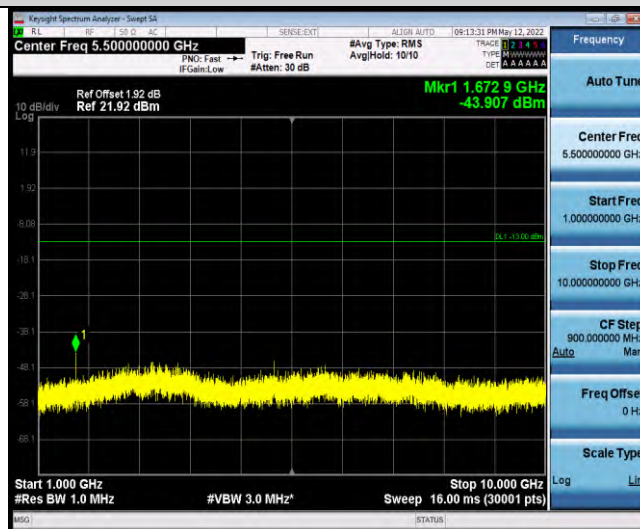

Band26-Stand-Alone-NaN-BPSK-26915-1 @0-15kHz-30-1000-30~1000MHz@-59.03dBm--13-PASS

Band26-Stand-Alone-NaN-BPSK-26915-1 @0-15kHz-1000-10000-1000~10000MHz@-43.91dBm--13-PASS