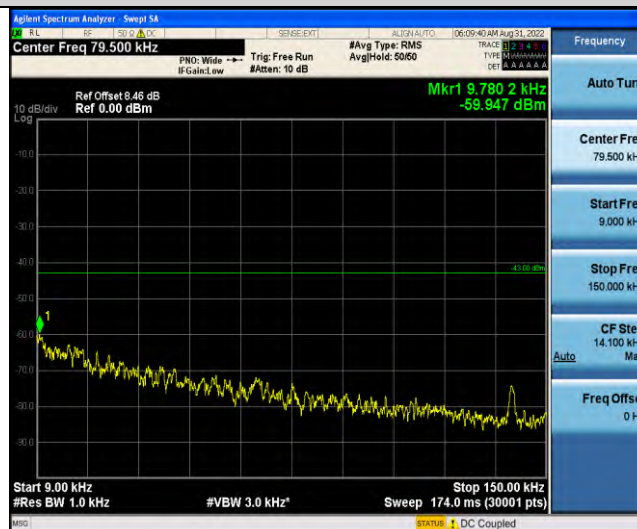

Band66-Stand-Alone-NaN-QPSK-132322-1 @47-3.75kHz-12000-26500-12000~26500MHz@-30.94dBm--13-PASS

Band66-Stand-Alone-NaN-QPSK-132670-1 @0-3.75kHz-0.009-0.15-0.009~0.15MHz@-59.95dBm--43-PASS