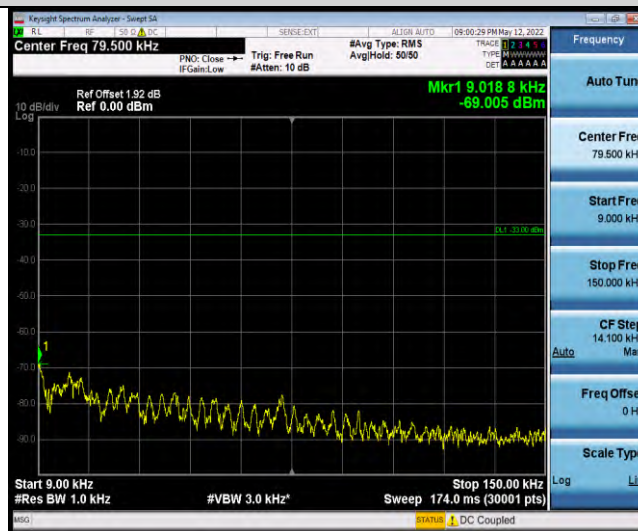

Band26-Stand-Alone-NaN-QPSK-26792-1 @47-3.75kHz-1000-10000-1000~10000MHz @-46.69dBm--13-PASS

Band26-Stand-Alone-NaN-QPSK-26915-1 @0-3.75kHz-0.009-0.15-0.009~0.15MHz @-69.01dBm--33-PASS