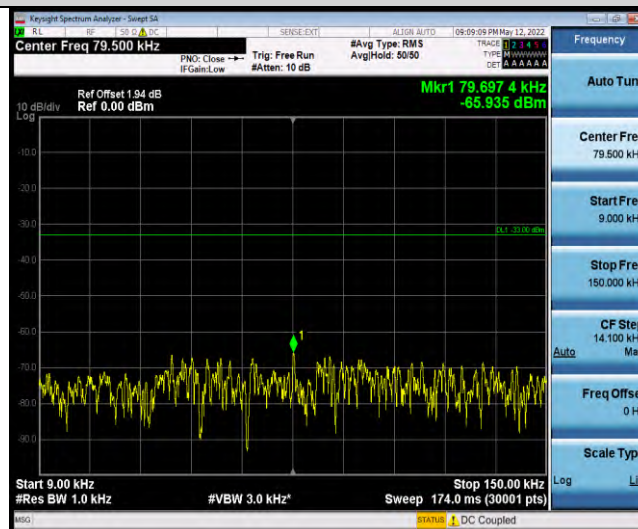

Band26-Stand-Alone-NaN-QPSK-26915-12@0-15kHz-1000-10000-1000~10000MHz@-46.73dBm--13-PASS

Band26-Stand-Alone-NaN-QPSK-27038-12@0-15kHz-0.009-0.15-0.009~0.15MHz@-65.94dBm--33-PASS