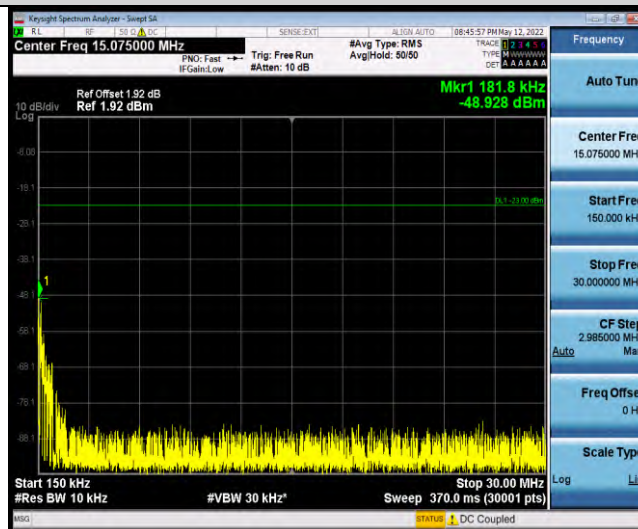

Band26-Stand-Alone-NaN-QPSK-26740-12@0-15kHz-0.009-0.15-0.009~0.15MHz@-52.64dBm--33-PASS

Band26-Stand-Alone-NaN-QPSK-26740-12@0-15kHz-0.15-30-0.15~30MHz@-48.93dBm--23-PASS