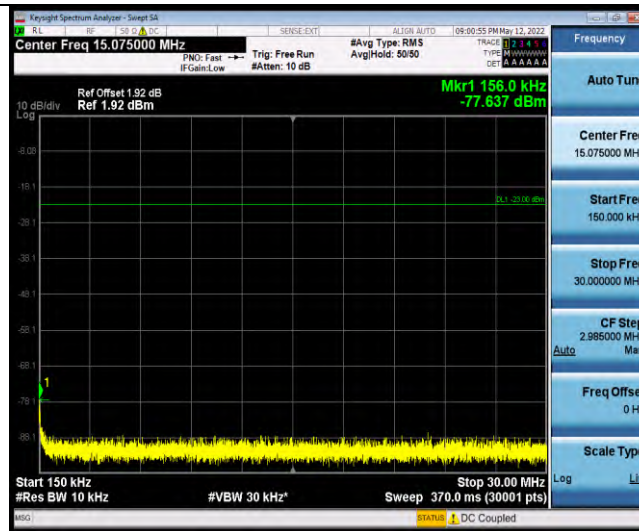

Band26-Stand-Alone-NaN-QPSK-26915-1 @0-3.75kHz-0.009-0.15-0.009~0.15MHz @-69.01dBm--33-PASS

Band26-Stand-Alone-NaN-QPSK-26915-1 @0-3.75kHz-0.15-30-0.15~30MHz@-77.64dBm--23-PASS