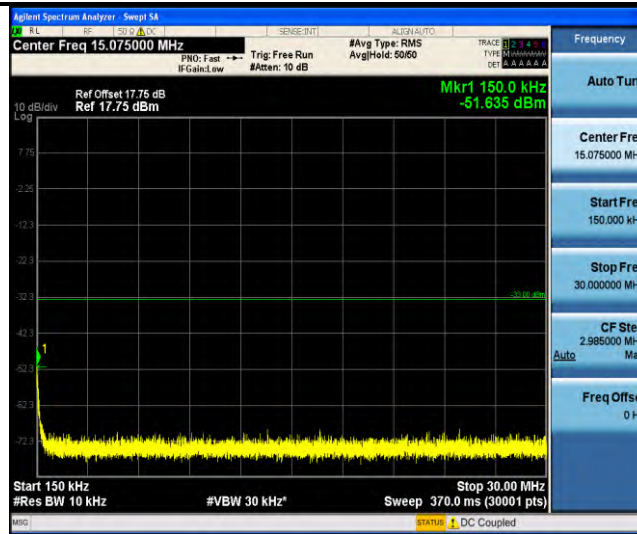

Band66-Stand-Alone-Na-N-QPSK-131974-1 @ 47-3.75kHz-30-1000-30~1000MHz @ -40.57dBm--13-PASS

Band66-Stand-Alone-Na-N-QPSK-131974-1 @ 47-3.75kHz-1000-2000-1000~2000MHz @ -30.86dBm--13-PASS

Band66-Stand-Alone-Na-N-QPSK-132322-1 @ 0-3.75kHz-0.009-0.15-0.009~0.15MHz @ -50.9dBm--43-PASS