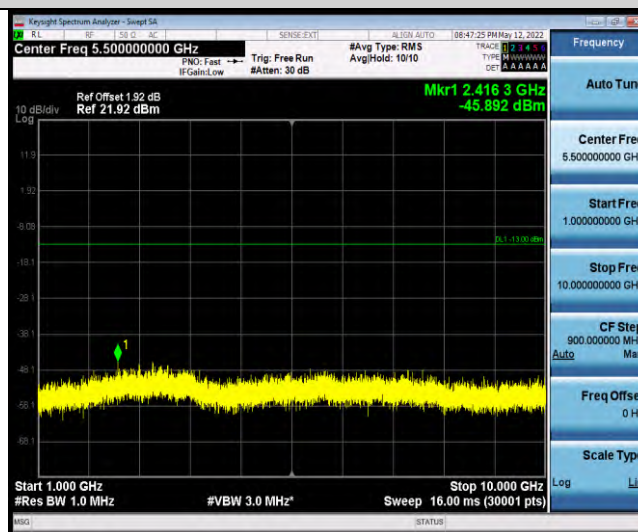

Band26-Stand-Alone-NaN-QPSK-26788-12@0-15kHz-30-1000-30~1000MHz@-61.6dBm--13-PASS

Band26-Stand-Alone-NaN-QPSK-26788-12@0-15kHz-1000-10000-1000~10000MHz@-45.89dBm--13-PASS