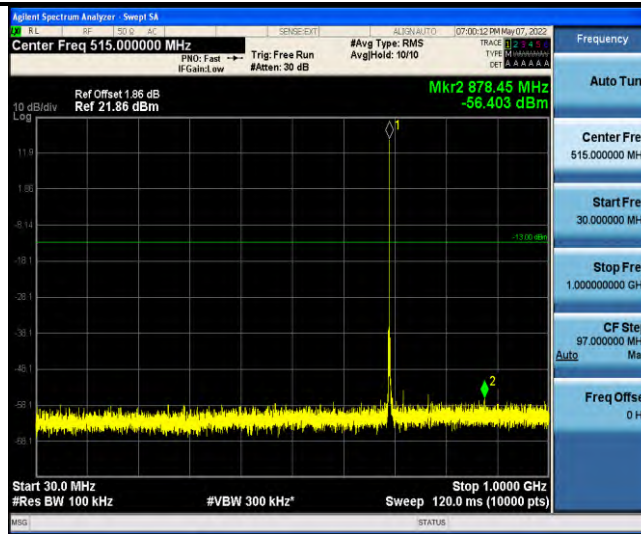

Band85-Stand-Alone-NaN-QPSK-134004-1 @47-3.75kHz-0.15-30-0.15~30MHz@-66.72dBm--23-PASS

Band85-Stand-Alone-NaN-QPSK-134004-1 @ 47-3.75kHz-30-1000-30~1000MHz @ -56.4dBm--13-PASS