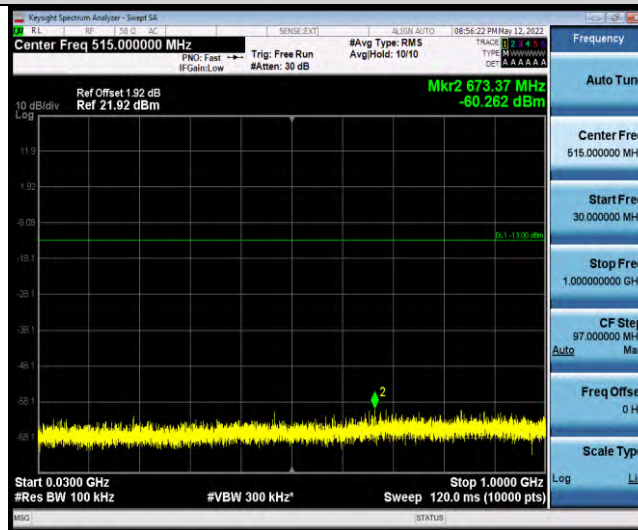

Band26-Stand-Alone-NaN-BPSK-26788-1 @ 11-15kHz-0.15-30-0.15~30MHz @ -77.63dBm--23-PASS

Band26-Stand-Alone-NaN-BPSK-26788-1 @ 11-15kHz-30-1000-30~1000MHz @ -60.26dBm--13-PASS