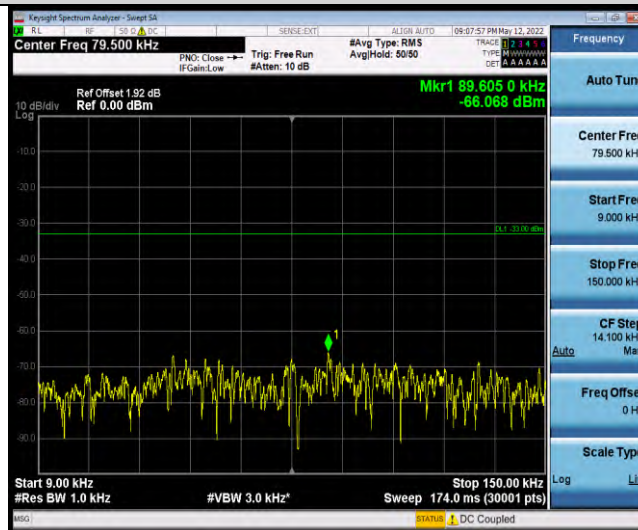

Band26-Stand-Alone-Na-N-QPSK-26792-12@0-15kHz-1000-10000-1000~10000MHz@-40.35dBm--13-PASS

Band26-Stand-Alone-Na-N-QPSK-26915-12@0-15kHz-0.009-0.15-0.009~0.15MHz@-66.07dBm--33-PASS