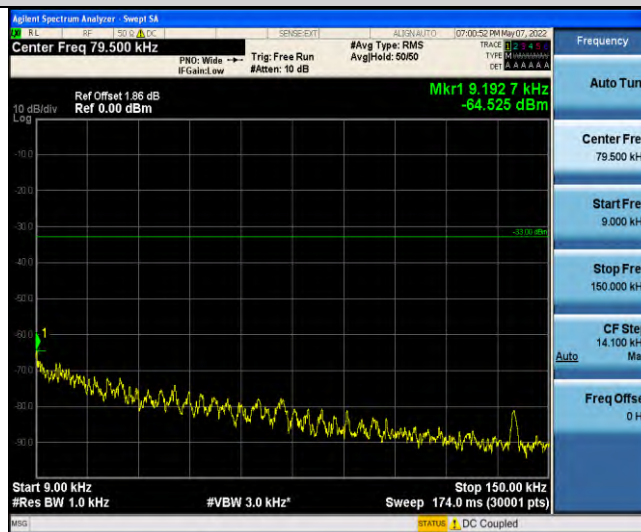

Band85-Stand-Alone-NaN-QPSK-134004-1 @ 47-3.75kHz-1000-10000-1000~10000MHz @ -35.8dBm--13-PASS

Band85-Stand-Alone-NaN-QPSK-134092-1 @ 0-3.75kHz-0.009-0.15-0.009~0.15MHz @ -64.53dBm--33-PASS