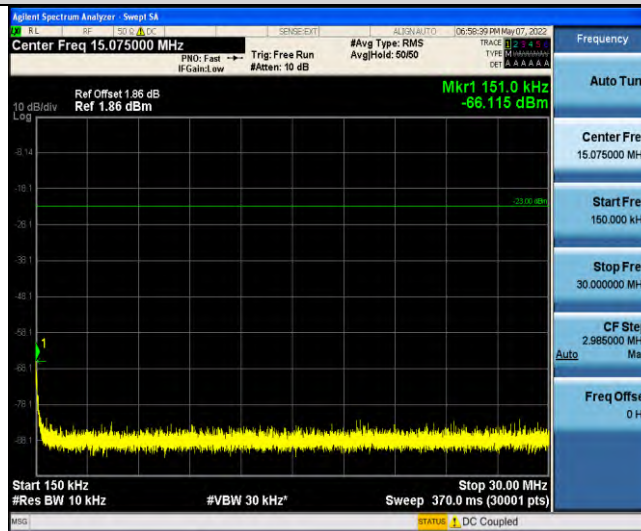

Band85-Stand-Alone-NaN-QPSK-134004-1 @ 0-3.75kHz-0.009-0.15-0.009-0.15MHz @ -65.5dBm--33-PASS

Band85-Stand-Alone-NaN-QPSK-134004-1 @ 0-3.75kHz-0.15-30-0.15~30MHz @ -66.12dBm--23-PASS