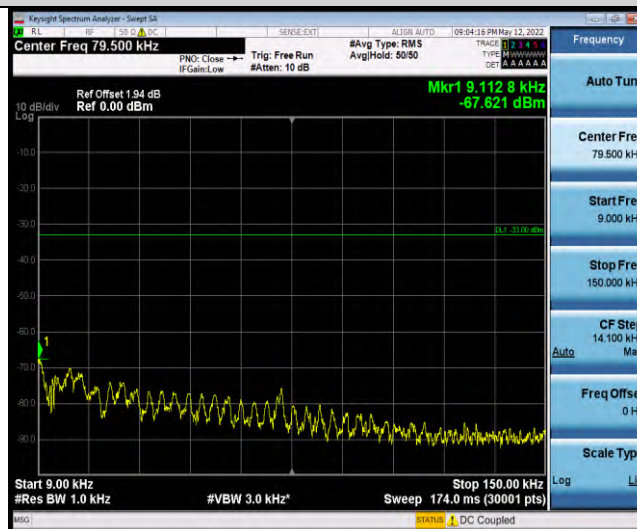

Band26-Stand-Alone-Na-N-QPSK-27038-1 @ 0-3.75kHz-1000-10000-1000~1000MHz @ -41.64dBm--13-PASS

Band26-Stand-Alone-Na-N-QPSK-27038-1 @ 47-3.75kHz-0.009-0.15-0.009~0.15MHz @ -67.62dBm--33-PASS