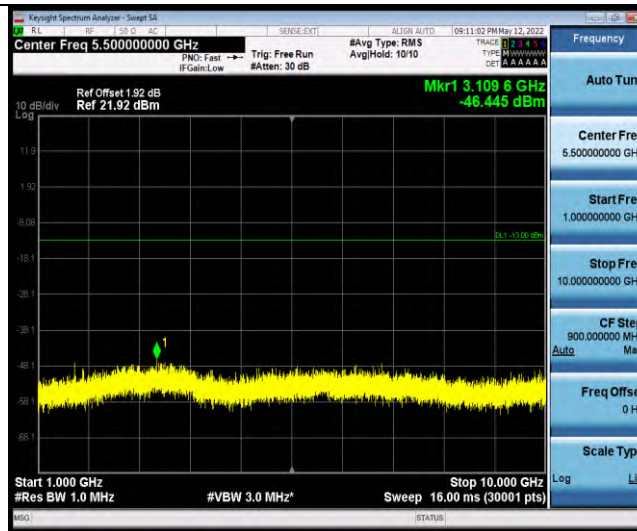

Band26-Stand-Alone-NaN-BPSK-26792-1 @0-15kHz-30-1000-30~1000MHz@-60.33dBm--13-PASS

Band26-Stand-Alone-NaN-BPSK-26792-1 @ 0-15kHz-1000-10000-1000~10000MHz @ -46.45dBm--13-PASS