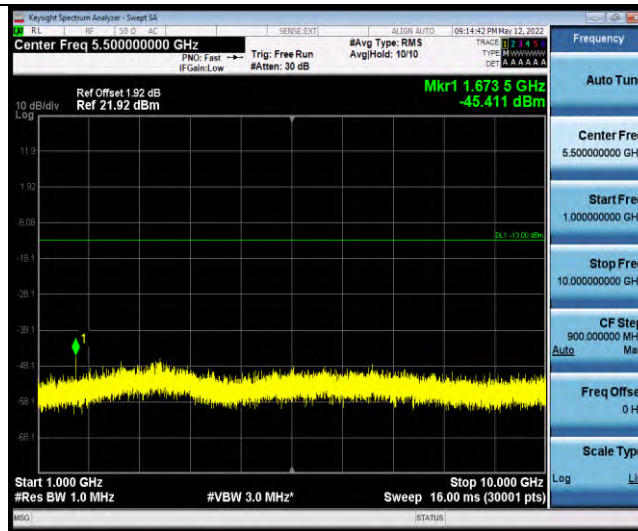

Band26-Stand-Alone-NaN-BPSK-26915-1 @ 11-15kHz-0.009-0.15-0.009~0.15MHz @ -68.8dBm--33-PASS

Band26-Stand-Alone-NaN-BPSK-26915-1 @ 11-15kHz-0.15-30-0.15~30MHz @ -78.76dBm--23-PASS

Band26-Stand-Alone-NaN-BPSK-26915-1 @ 11-15kHz-30-1000-30~1000MHz @ -59.63dBm--13-PASS