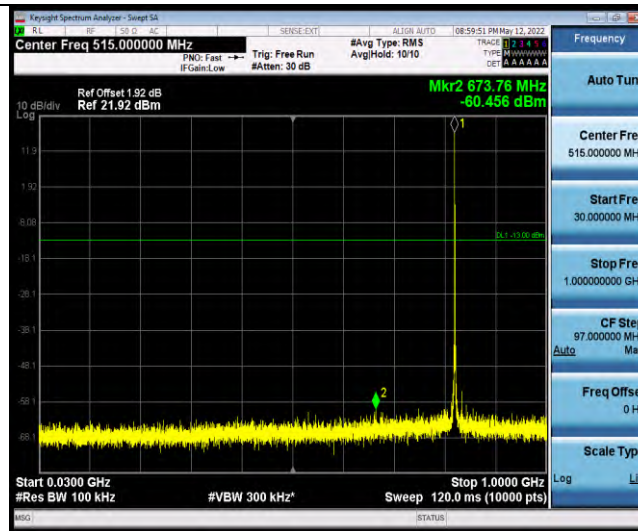

Band26-Stand-Alone-Na-N-QPSK-26792-1 @0-3.75kHz-1000-10000-1000~10000MHz@-46.54dBm--13-PASS

Band26-Stand-Alone-Na-N-QPSK-26792-1 @47-3.75kHz-0.009-0.15-0.009~0.15MHz@-69.57dBm--33-PASS

Band26-Stand-Alone-Na-N-QPSK-26792-1 @47-3.75kHz-0.15-30-0.15~30MHz@-78.02dBm--23-PASS