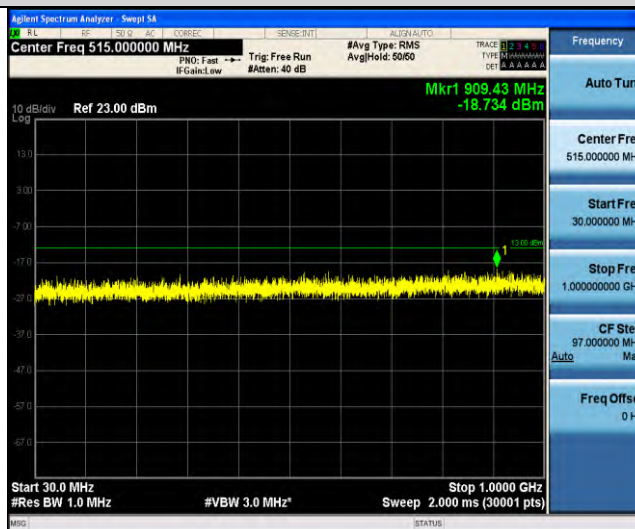

Band66-Stand-Alone-NaN-BPSK-132322-1 @ 11-15kHz-0.15-30-0.15~30MHz @ -50.51dBm--33-PASS

Band66-Stand-Alone-NaN-BPSK-132322-1 @ 11-15kHz-30-1000-30~1000MHz @ -18.73dBm--13-PASS