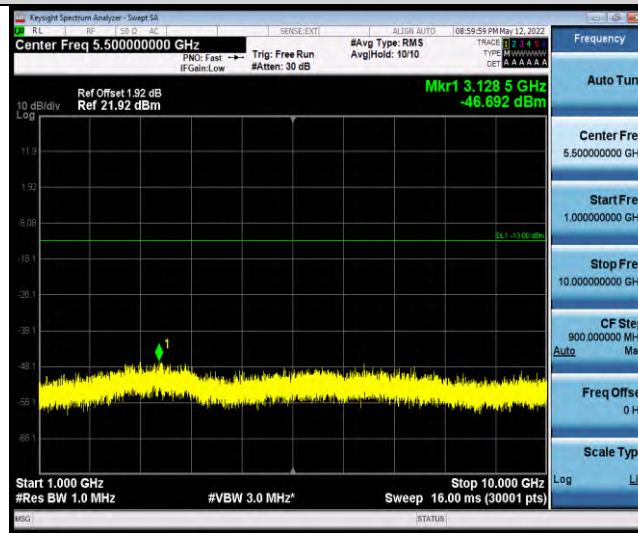

Band26-Stand-Alone-NaN-QPSK-26792-1 @47-3.75kHz-30-1000-30~1000MHz @-60.46dBm--13-PASS

Band26-Stand-Alone-NaN-QPSK-26792-1 @47-3.75kHz-1000-10000-1000~10000MHz @-46.69dBm--13-PASS