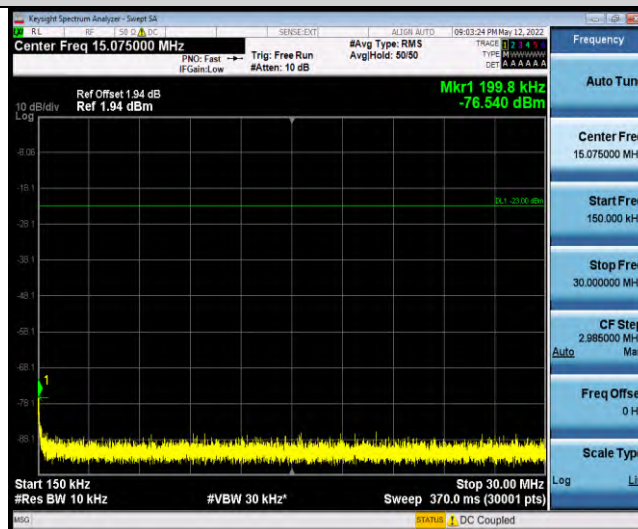

Band26-Stand-Alone-Na-N-QPSK-27038-1 @0-3.75kHz-0.009-0.15-0.009~0.15MHz@-67.43dBm--33-PASS

Band26-Stand-Alone-Na-N-QPSK-27038-1 @0-3.75kHz-0.15-30-0.15~30MHz@-76.54dBm--23-PASS