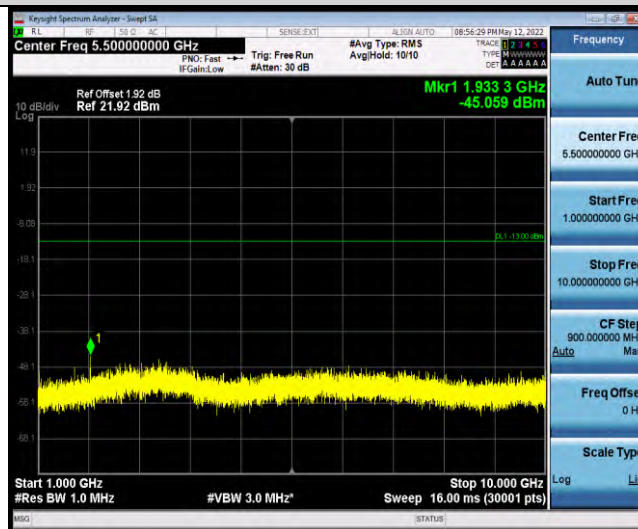

Band26-Stand-Alone-NaN-BPSK-26788-1 @ 11-15kHz-30-1000-30~1000MHz @ -60.26dBm--13-PASS

Band26-Stand-Alone-NaN-BPSK-26788-1 @ 11-15kHz-1000-10000-1000~10000MHz @ -45.06dBm--13-PASS