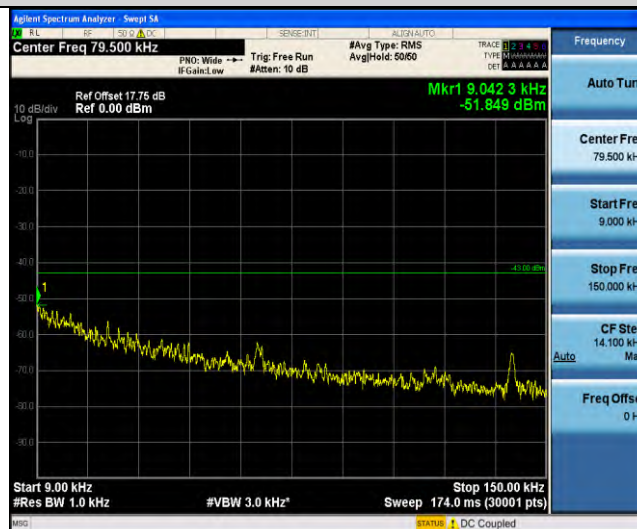

Band66-Stand-Alone-NaN-QPSK-132322-1 @0-3.75kHz-12000-26500-12000~26500MHz@-30.94dBm--13-PASS

Band66-Stand-Alone-NaN-QPSK-132322-1 @47-3.75kHz-0.009-0.15-0.009~0.15MHz@-51.85dBm--43-PASS