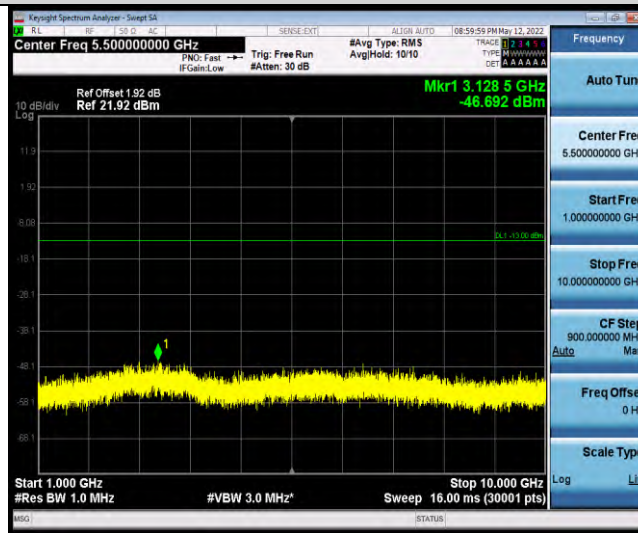

Band26-Stand-Alone-NaN-QPSK-26792-1 @47-3.75kHz-30-1000-30~1000MHz @-60.46dBm--13-PASS

Band26-Stand-Alone-NaN-QPSK-26792-1 @47-3.75kHz-1000-10000-1000~10000MHz @-46.69dBm--13-PASS