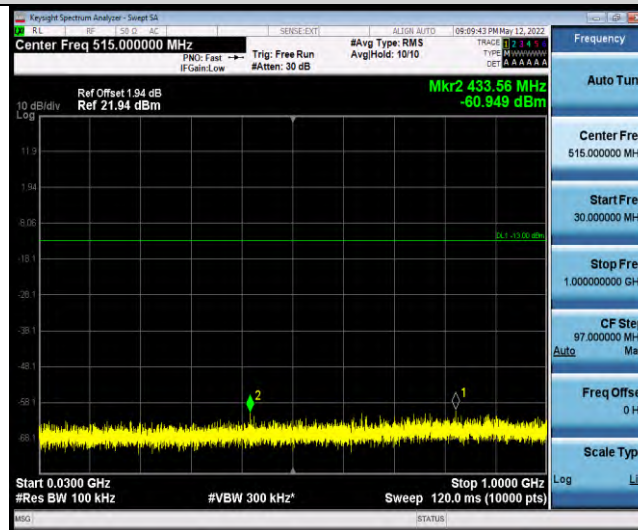

Band26-Stand-Alone-NaN-QPSK-27038-12@0-15kHz-0.15-30-0.15~30MHz@-59.05dBm--23-PASS

Band26-Stand-Alone-NaN-QPSK-27038-12@0-15kHz-30-1000-30~1000MHz@-60.95dBm--13-PASS