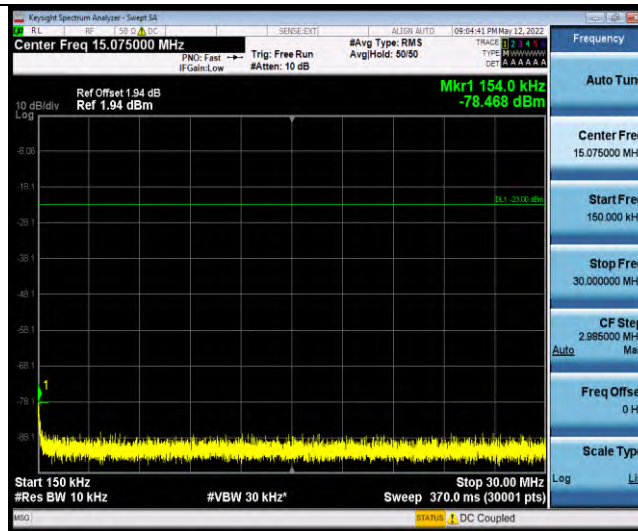

Band26-Stand-Alone-Na-N-QPSK-27038-1 @ 0-3.75kHz-30-1000-30~1000MHz @ -59.01dBm--13-PASS

Band26-Stand-Alone-Na-N-QPSK-27038-1 @ 0-3.75kHz-1000-10000-1000~1000MHz @ -41.64dBm--13-PASS

Band26-Stand-Alone-Na-N-QPSK-27038-1 @ 47-3.75kHz-0.009-0.15-0.009~0.15MHz @ -67.62dBm--33-PASS