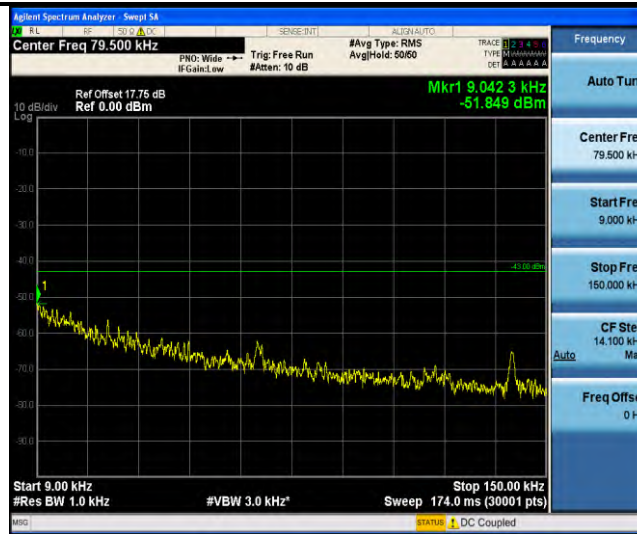

Band66-Stand-Alone-NaN-QPSK-132322-1 @0-3.75kHz-12000-26500-12000~26500MHz@ -30.94dBm--13-PASS

Band66-Stand-Alone-NaN-QPSK-132322-1@47-3.75kHz-0.009-0.15-0.009-0.15MHz@-51.85dBm--43-PASS