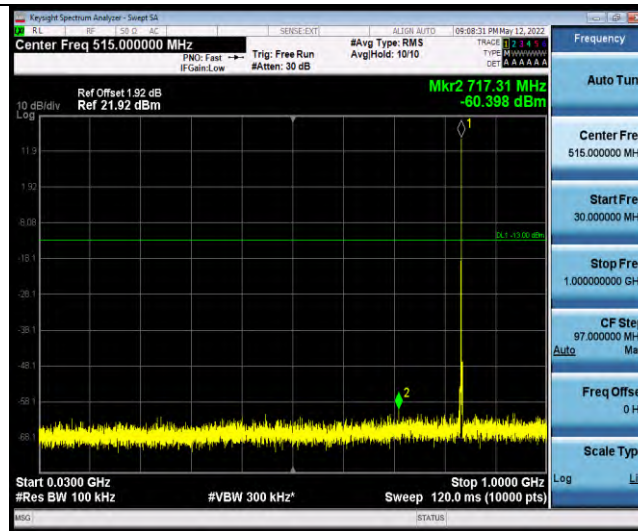

Band26-Stand-Alone-Na-N-QPSK-26915-12@0-15kHz-0.15-30-0.15~30MHz@-60.35dBm--23-PASS

Band26-Stand-Alone-NaN-QPSK-26915-12@0-15kHz-30-1000-30~1000MHz@-60.4dBm--13-PASS