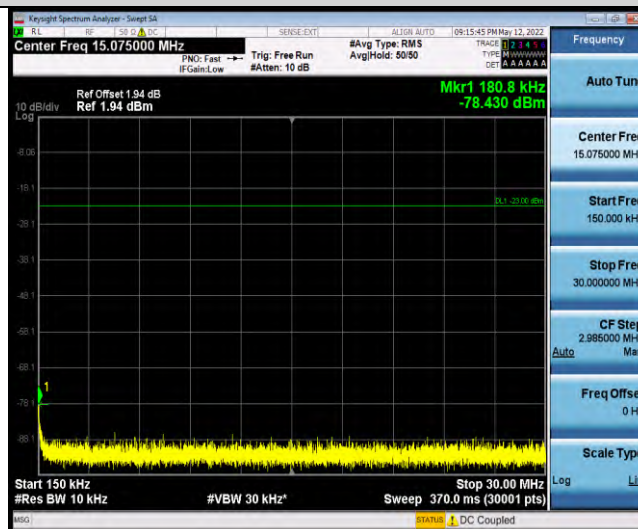

Band26-Stand-Alone-NaN-BPSK-27038-1 @ 0-15kHz-0.009-0.15-0.009~0.15MHz @ -68.03dBm--33-PASS

Band26-Stand-Alone-NaN-BPSK-27038-1 @ 0-15kHz-0.15-30-0.15~30MHz @ -78.43dBm--23-PASS