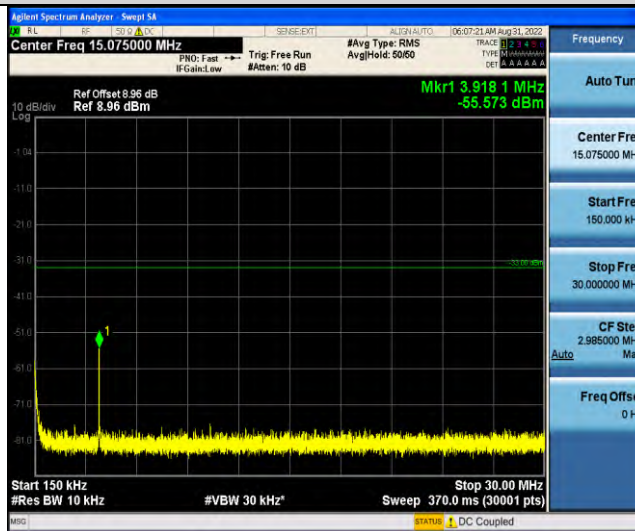

Band66-Stand-Alone-NaN-QPSK-131974-1 @ 0-3.75kHz-0.009-0.15-0.009~0.15MHz @ -59.79dBm--43-PASS

Band66-Stand-Alone-NaN-QPSK-131974-1 @ 0-3.75kHz-0.15-30-0.15~30MHz @ -55.57dBm--33-PASS