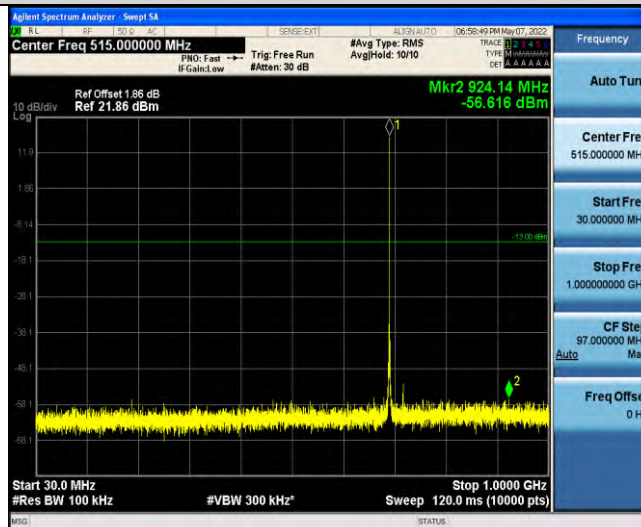

Band85-Stand-Alone-NaN-QPSK-134004-1 @ 0-3.75kHz-0.15-30-0.15~30MHz @ -66.12dBm--23-PASS

Band85-Stand-Alone-NaN-QPSK-134004-1 @ 0-3.75kHz-30-1000-30~1000MHz @ -56.62dBm--13-PASS