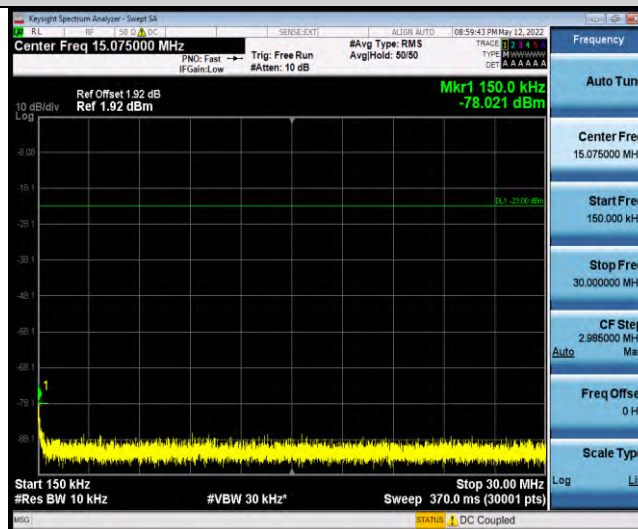

Band26-Stand-Alone-Na-N-QPSK-26792-1 @47-3.75kHz-0.009-0.15-0.009~0.15MHz@-69.57dBm--33-PASS

Band26-Stand-Alone-Na-N-QPSK-26792-1 @47-3.75kHz-0.15-30-0.15~30MHz@-78.02dBm--23-PASS