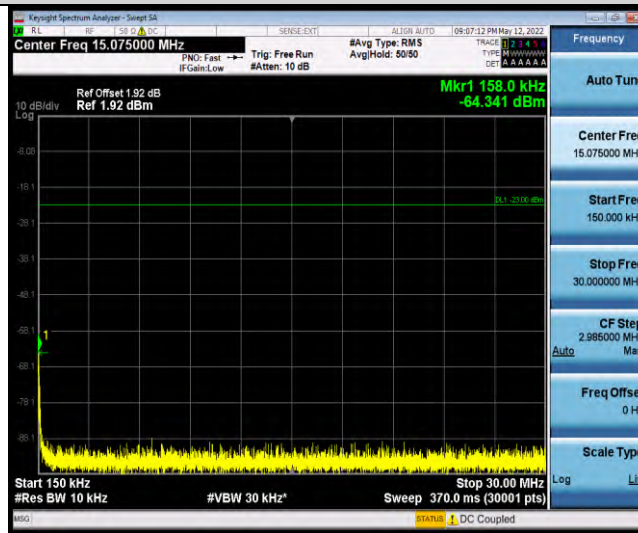

Band26-Stand-Alone-NaN-QPSK-26792-12@0-15kHz-0.009-0.15-0.009~0.15MHz@-65.9dBm--33-PASS

Band26-Stand-Alone-NaN-QPSK-26792-12@0-15kHz-0.15-30-0.15~30MHz@-64.34dBm--23-PASS