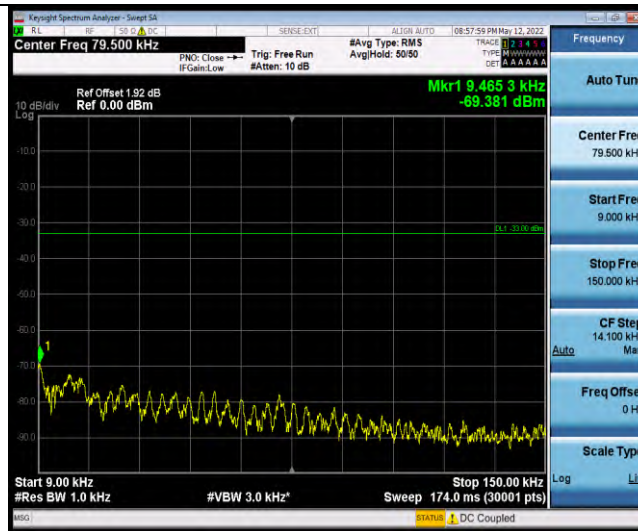

Band26-Stand-Alone-NaN-QPSK-26788-12@0-15kHz-1000-10000-1000~10000MHz@-45.89dBm--13-PASS

Band26-Stand-Alone-NaN-QPSK-26792-1 @0-3.75kHz-0.009-0.15-0.009~0.15MHz@-69.38dBm--33-PASS