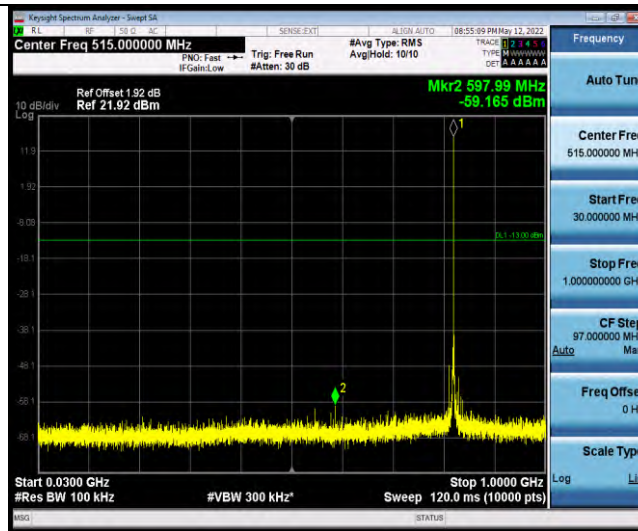

Band26-Stand-Alone-NaN-BPSK-26740-1 @ 11-15kHz-1000-10000-1000~10000MHz @ -46.62dBm--13-PASS

Band26-Stand-Alone-NaN-BPSK-26788-1 @ 0-15kHz-0.009-0.15-0.009~0.15MHz @ -68.55dBm--33-PASS

Band26-Stand-Alone-NaN-BPSK-26788-1 @ 0-15kHz-0.15-30-0.15~30MHz @ -78.56dBm--23-PASS