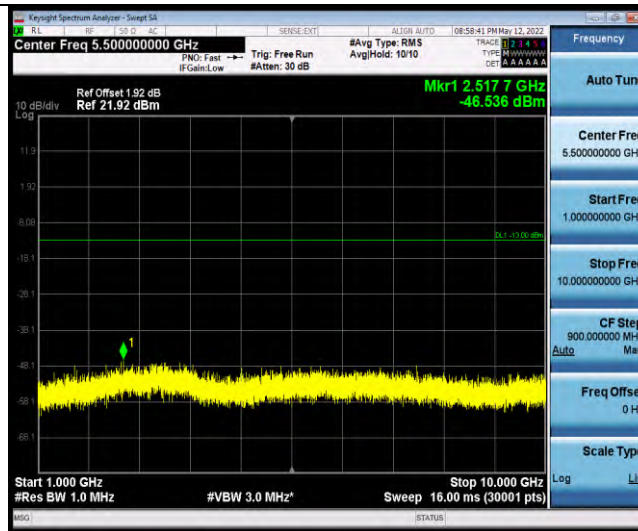

Band26-Stand-Alone-NaN-QPSK-26792-1 @0-3.75kHz-30-1000-30~1000MHz@-59.45dBm--13-PASS

Band26-Stand-Alone-Na-N-QPSK-26792-1 @0-3.75kHz-1000-10000-1000~10000MHz@-46.54dBm--13-PASS