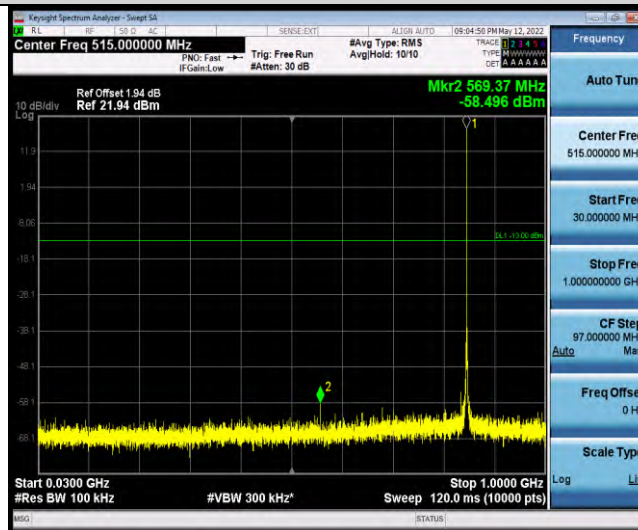

Band26-Stand-Alone-NaN-QPSK-27038-1 @47-3.75kHz-0.15-30-0.15~30MHz@-78.47dBm--23-PASS

Band26-Stand-Alone-NaN-QPSK-27038-1 @47-3.75kHz-30-1000-30~1000MHz@-58.5dBm--13-PASS