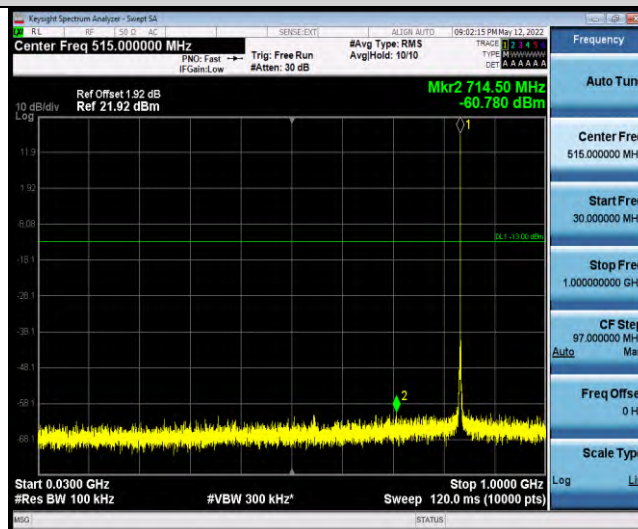

Band26-Stand-Alone-NaN-QPSK-26915-1 @47-3.75kHz-0.15-30-0.15~30MHz@-77.42dBm--23-PASS

Band26-Stand-Alone-NaN-QPSK-26915-1 @47-3.75kHz-30-1000-30~1000MHz@-60.78dBm--13-PASS