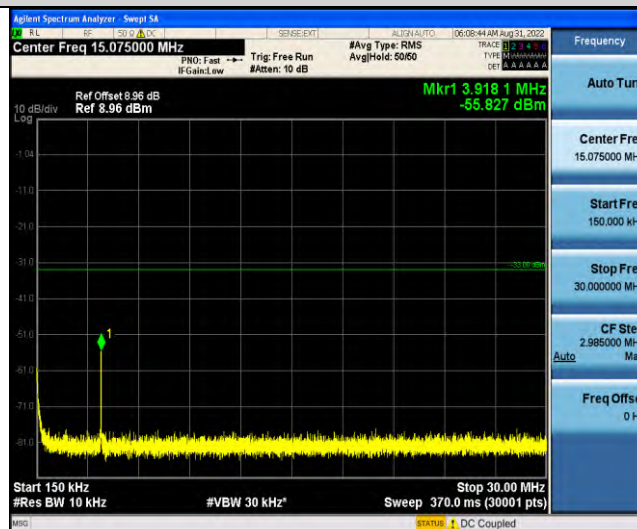

Band66-Stand-Alone-NaN-QPSK-131974-1 @47-3.75kHz-0.009-0.15-0.009~0.15MHz@-58.23dBm--43-PASS

Band66-Stand-Alone-NaN-QPSK-131974-1 @47-3.75kHz-0.15-30-0.15~30MHz@-55.83dBm--33-PASS