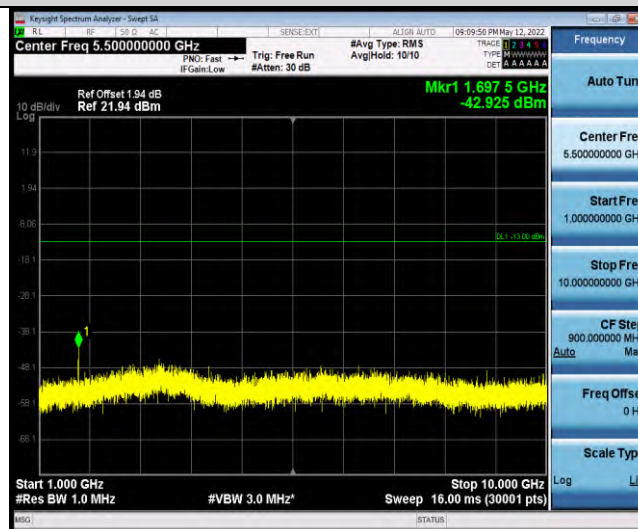

Band26-Stand-Alone-NaN-QPSK-27038-12@0-15kHz-30-1000-30~1000MHz@-60.95dBm--13-PASS

Band26-Stand-Alone-NaN-QPSK-27038-12@0-15kHz-1000-10000-1000~10000MHz@-42.93dBm--13-PASS