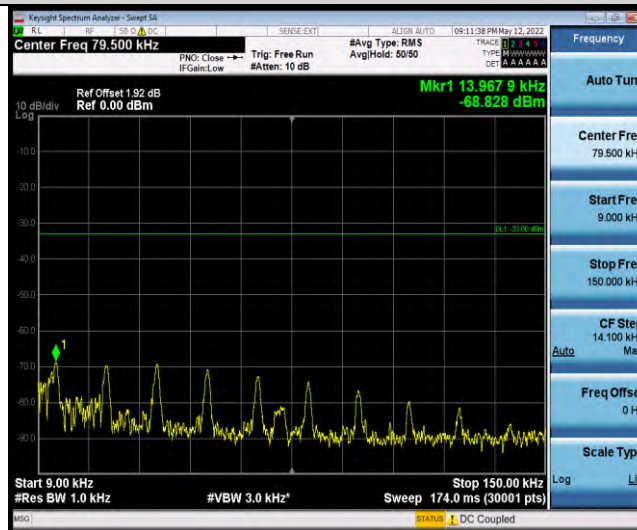

Band26-Stand-Alone-NaN-BPSK-26792-1 @ 0-15kHz-1000-10000-1000~10000MHz @ -46.45dBm--13-PASS

Band26-Stand-Alone-NaN-BPSK-26792-1 @ 11-15kHz-0.009-0.15-0.009~0.15MHz @ -68.83dBm--33-PASS