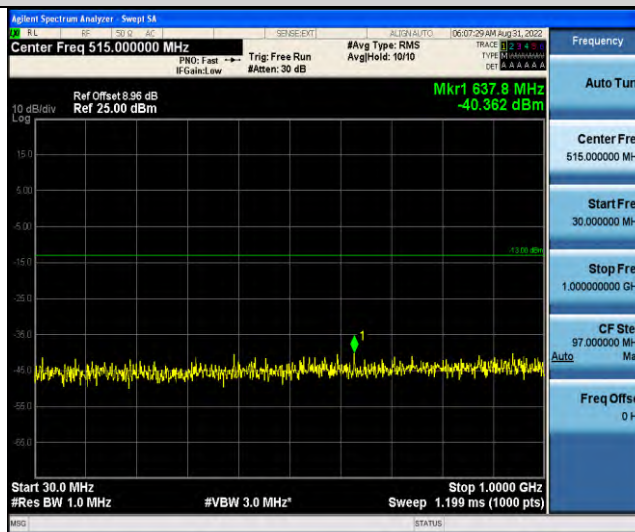

Band66-Stand-Alone-NaN-QPSK-131974-1 @ 0-3.75kHz-0.15-30-0.15~30MHz @ -55.57dBm--33-PASS

Band66-Stand-Alone-NaN-QPSK-131974-1 @ 0-3.75kHz-30-1000-30~1000MHz @ -40.36dBm--13-PASS