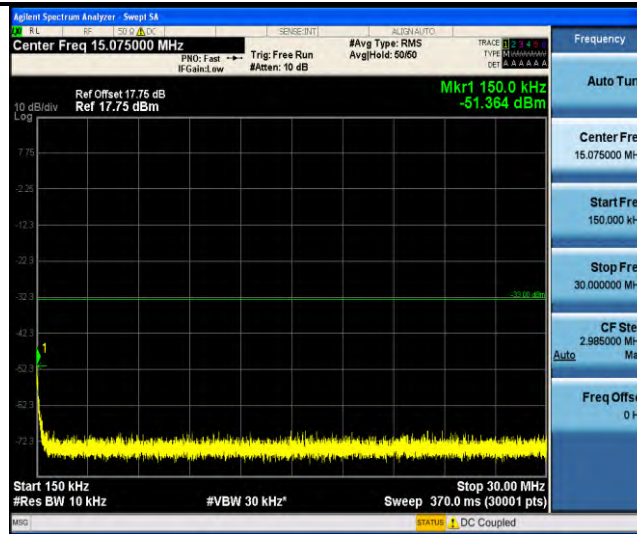

Band66-Stand-Alone-NaN-QPSK-132322-1 @47-3.75kHz-0.009-0.15-0.009~0.15MHz@-51.85dBm--43-PASS

Band66-Stand-Alone-Na-N-QPSK-132322-1 @ 47-3.75kHz-0.15-30-0.15~30MHz @ -51.36dBm--33-PASS