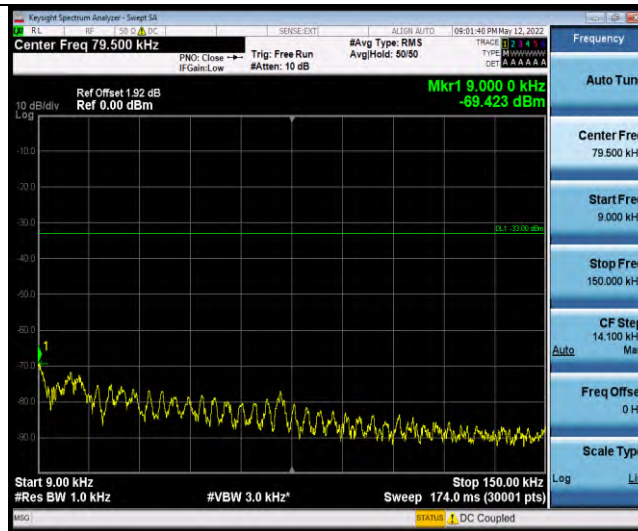

Band26-Stand-Alone-NaN-QPSK-26915-1 @0-3.75kHz-0.15-30-0.15~30MHz@-77.64dBm--23-PASS

Band26-Stand-Alone-NaN-QPSK-26915-1 @0-3.75kHz-30-1000-30~1000MHz@-59.87dBm--13-PASS

Band26-Stand-Alone-NaN-QPSK-26915-1 @0-3.75kHz-1000-10000-1000~10000MHz@-43.55dBm--13-PASS