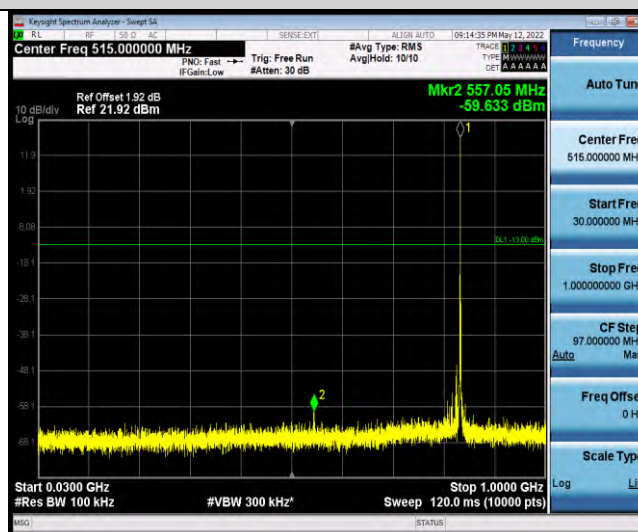

Band26-Stand-Alone-NaN-BPSK-26915-1 @ 11-15kHz-0.15-30-0.15~30MHz @ -78.76dBm--23-PASS

Band26-Stand-Alone-NaN-BPSK-26915-1 @ 11-15kHz-30-1000-30~1000MHz @ -59.63dBm--13-PASS