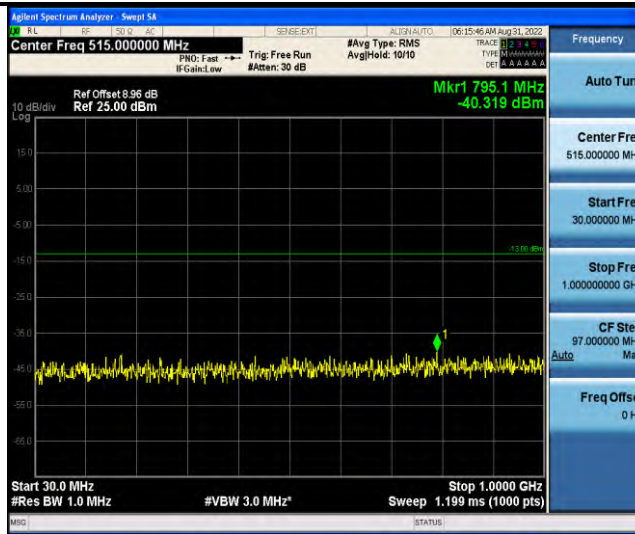

Band66-Stand-Alone-NaN-BPSK-131974-1@0-15kHz-0.15-30-0.15~30MHz@-58.26dBm--33-PASS

Band66-Stand-Alone-NaN-BPSK-131974-1 @0-15kHz-30-1000-30~1000MHz @ -40.32dBm--13-PASS