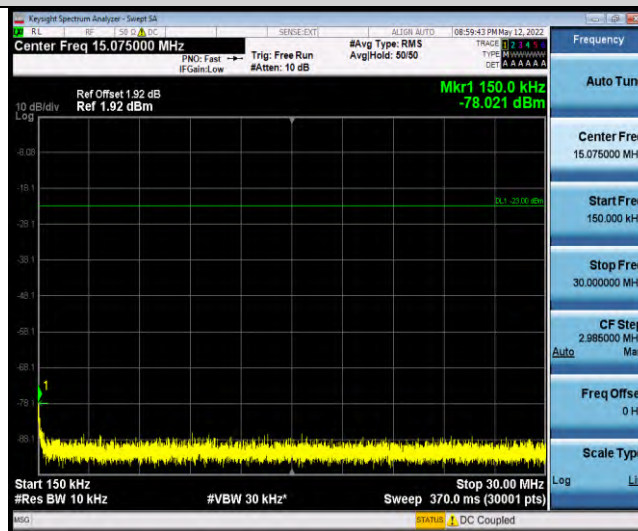

Band26-Stand-Alone-Na-N-QPSK-26792-1 @47-3.75kHz-0.009-0.15-0.009~0.15MHz@-69.57dBm--33-PASS

Band26-Stand-Alone-Na-N-QPSK-26792-1 @47-3.75kHz-0.15-30-0.15~30MHz@-78.02dBm--23-PASS