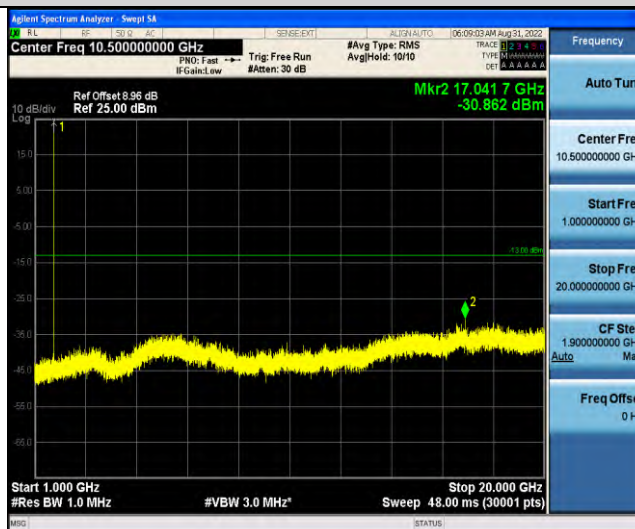

Band66-Stand-Alone-Na-N-QPSK-131974-1 @ 47-3.75kHz-30-1000-30~1000MHz @ -40.57dBm--13-PASS

Band66-Stand-Alone-Na-N-QPSK-131974-1 @ 47-3.75kHz-1000-20000-1000~20000MHz @ -30.86dBm--13-PASS