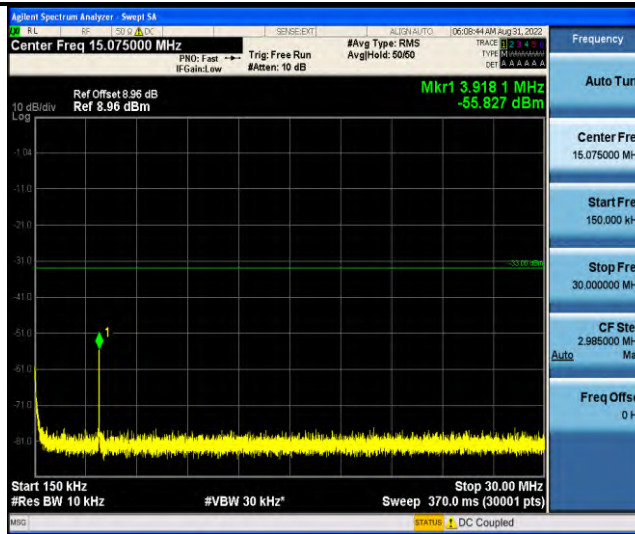

Band66-Stand-Alone-NaN-QPSK-131974-1 @47-3.75kHz-0.009-0.15-0.009~0.15MHz@-58.23dBm--43-PASS

Band66-Stand-Alone-Na-N-QPSK-131974-1 @ 47-3.75kHz-0.15-30-0.15~30MHz @ -55.83dBm--33-PASS