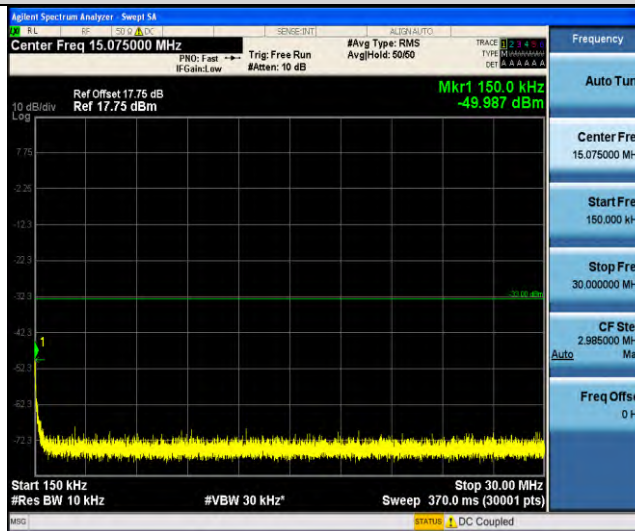

Band66-Stand-Alone-NaN-BPSK-132322-1@0-15kHz-0.009-0.15-0.009~0.15MHz@-50.96dBm--43-PASS

Band66-Stand-Alone-NaN-BPSK-132322-1@0-15kHz-0.15-30-0.15~30MHz@-49.99dBm--33-PASS