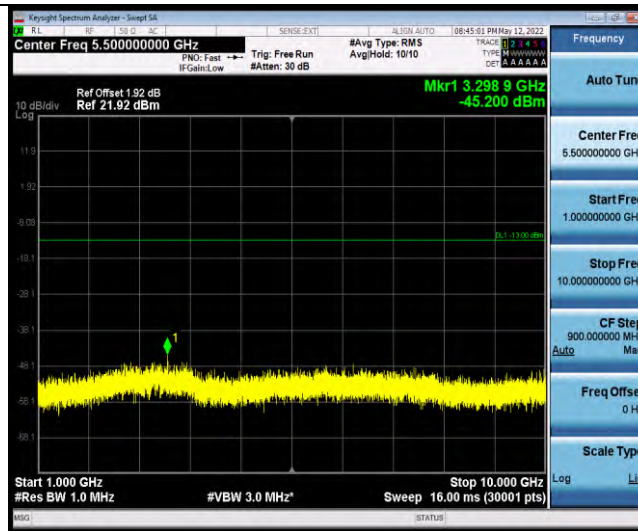

Band26-Stand-Alone-NaN-QPSK-26692-12@0-15kHz-30-1000-30~1000MHz@-60.88dBm--13-PASS

Band26-Stand-Alone-NaN-QPSK-26692-12@0-15kHz-1000-10000-1000~10000MHz@-45.2dBm--13-PASS