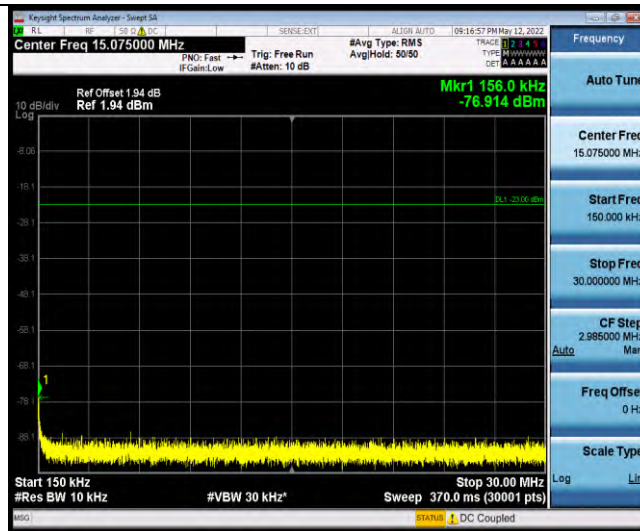

Band26-Stand-Alone-NaN-BPSK-27038-1 @ 11-15kHz-0.009-0.15-0.009~0.15MHz @ -68.17dBm--33-PASS

Band26-Stand-Alone-NaN-BPSK-27038-1 @ 11-15kHz-0.15-30-0.15~30MHz @ -76.91dBm--23-PASS