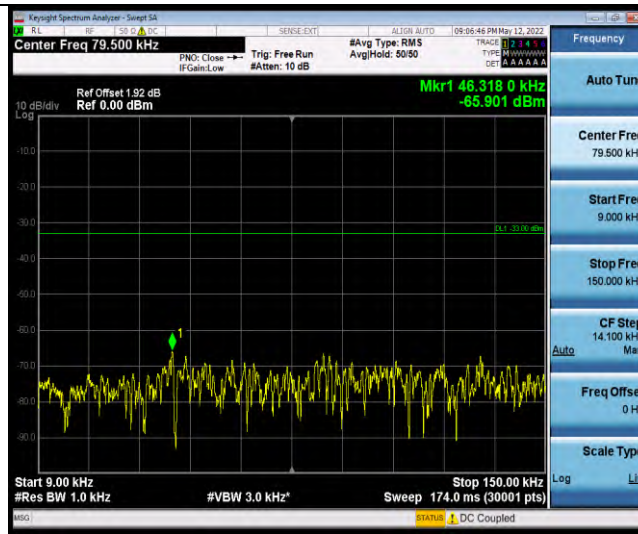

Band26-Stand-Alone-NaN-BPSK-27038-1 @ 11-15kHz-0.15-30-0.15~30MHz @ -76.91dBm--23-PASS

Band26-Stand-Alone-NaN-BPSK-27038-1 @ 11-15kHz-30-1000-30~1000MHz @ -59.82dBm--13-PASS

Band26-Stand-Alone-NaN-BPSK-27038-1 @ 11-15kHz-1000-10000-1000~10000MHz @ -41.7dBm--13-PASS