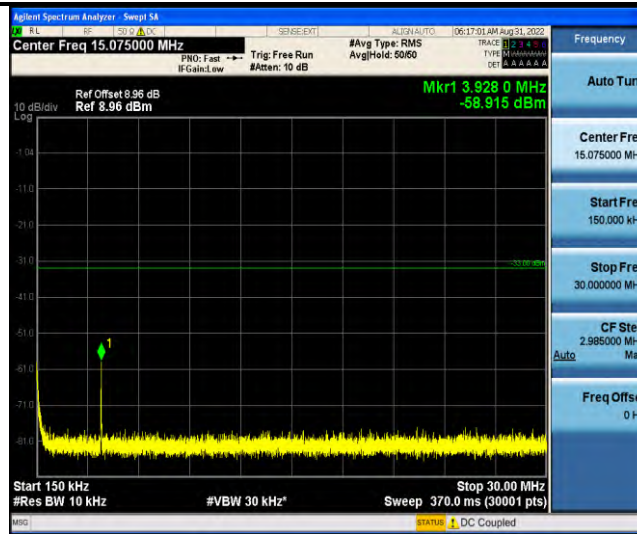

Band66-Stand-Alone-NaN-BPSK-131974-1 @11-15kHz-0.009-0.15-0.009~0.15MHz @ -59.71dBm--43-PASS

Band66-Stand-Alone-NaN-BPSK-131974-1 @ 11-15kHz-0.15-30-0.15~30MHz @ -58.92dBm--33-PASS