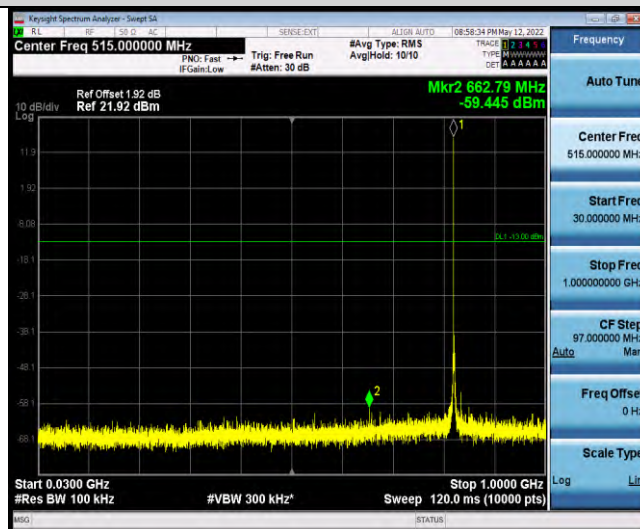

Band26-Stand-Alone-NaN-QPSK-26792-1 @0-3.75kHz-0.15-30-0.15~30MHz@-79.25dBm--23-PASS

Band26-Stand-Alone-NaN-QPSK-26792-1 @0-3.75kHz-30-1000-30~1000MHz@-59.45dBm--13-PASS