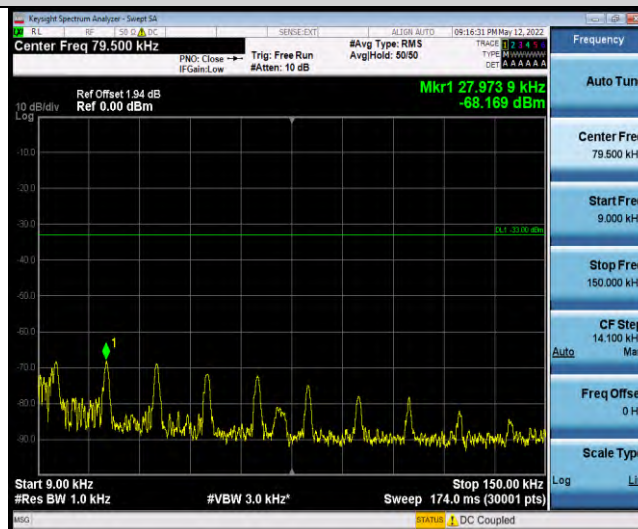

Band26-Stand-Alone-NaN-BPSK-27038-1 @ 0-15kHz-1000-10000-1000~10000MHz @ -42.51dBm--13-PASS

Band26-Stand-Alone-NaN-BPSK-27038-1 @ 11-15kHz-0.009-0.15-0.009~0.15MHz @ -68.17dBm--33-PASS