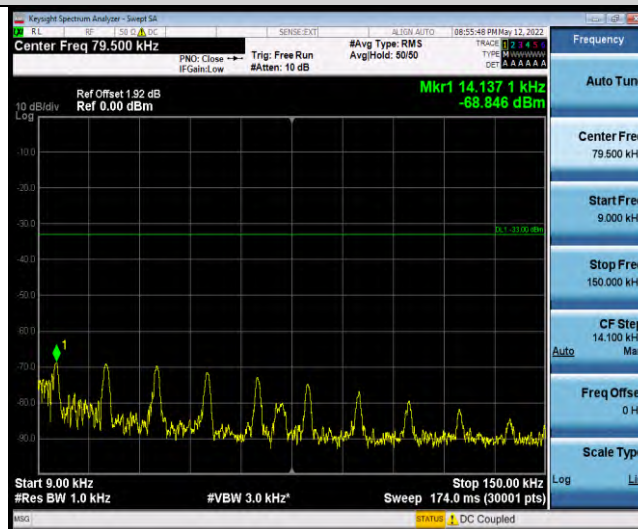

Band26-Stand-Alone-NaN-BPSK-26788-1 @0-15kHz-1000-10000-1000~10000MHz@-46.37dBm--13-PASS

Band26-Stand-Alone-NaN-BPSK-26788-1 @ 11-15kHz-0.009-0.15-0.009~0.15MHz@-68.85dBm--33-PASS