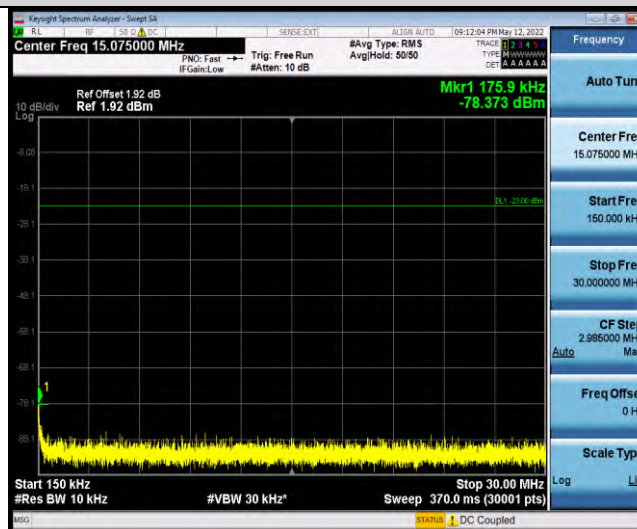

Band26-Stand-Alone-NaN-BPSK-26792-1 @ 11-15kHz-0.009-0.15-0.009~0.15MHz @ -68.83dBm--33-PASS

Band26-Stand-Alone-NaN-BPSK-26792-1 @ 11-15kHz-0.15-30-0.15~30MHz @ -78.37dBm--23-PASS