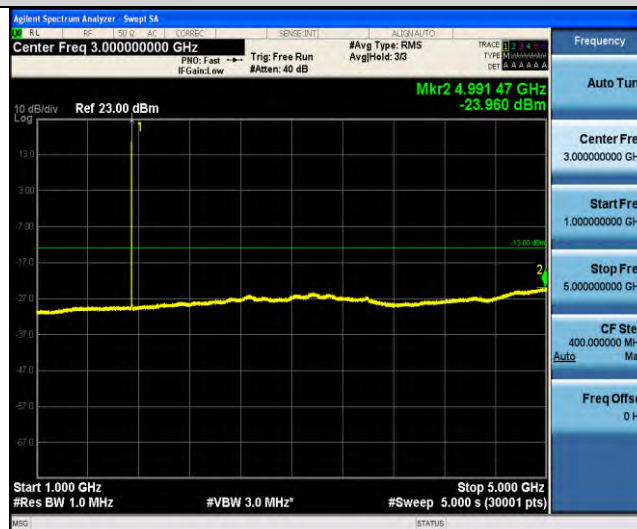

Band66-Stand-Alone-NaN-QPSK-132322-1 @0-3.75kHz-30-1000-30~1000MHz @-19.03dBm--13-PASS

Band66-Stand-Alone-NaN-QPSK-132322-1 @0-3.75kHz-1000-5000-1000~5000MHz @-23.96dBm--13-PASS