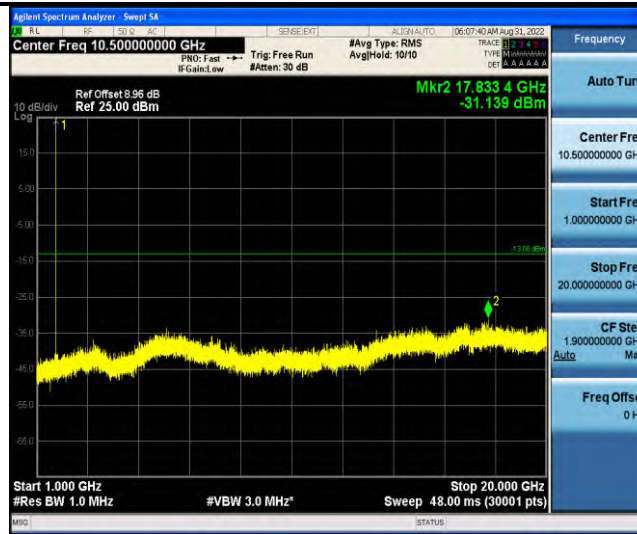

Band66-Stand-Alone-NaN-QPSK-131974-1 @ 0-3.75kHz-30-1000-30~1000MHz @ -40.36dBm--13-PASS

Band66-Stand-Alone-NaN-QPSK-131974-1 @0-3.75kHz-1000-20000-1000~20000MHz@-31.14dBm--13-PASS