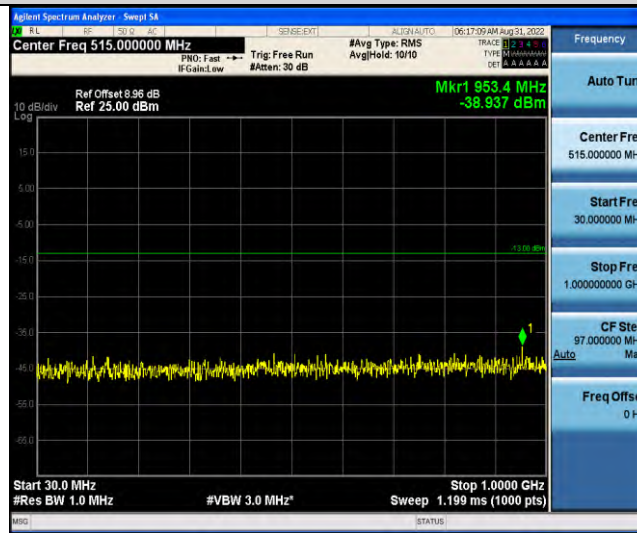

Band66-Stand-Alone-NaN-BPSK-131974-1 @ 11-15kHz-0.15-30-0.15~30MHz @ -58.92dBm--33-PASS

Band66-Stand-Alone-NaN-BPSK-131974-1 @ 11-15kHz-30-1000-30~1000MHz @ -38.94dBm--13-PASS