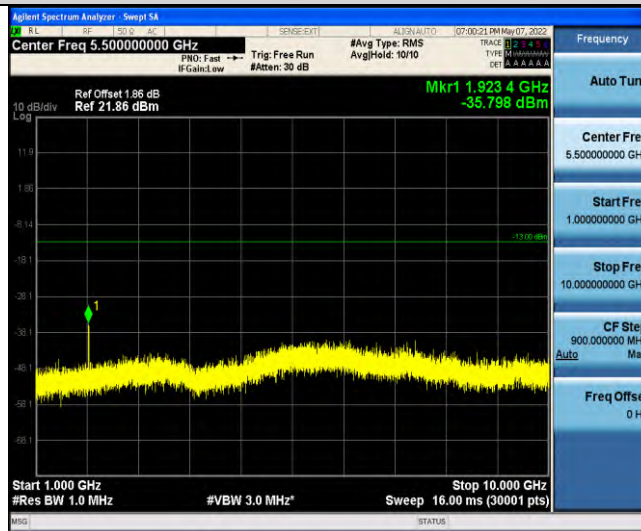

Band85-Stand-Alone-NaN-QPSK-134004-1 @ 47-3.75kHz-30-1000-30~1000MHz @ -56.4dBm--13-PASS

Band85-Stand-Alone-NaN-QPSK-134004-1 @ 47-3.75kHz-1000-10000-1000~10000MHz @ -35.8dBm--13-PASS