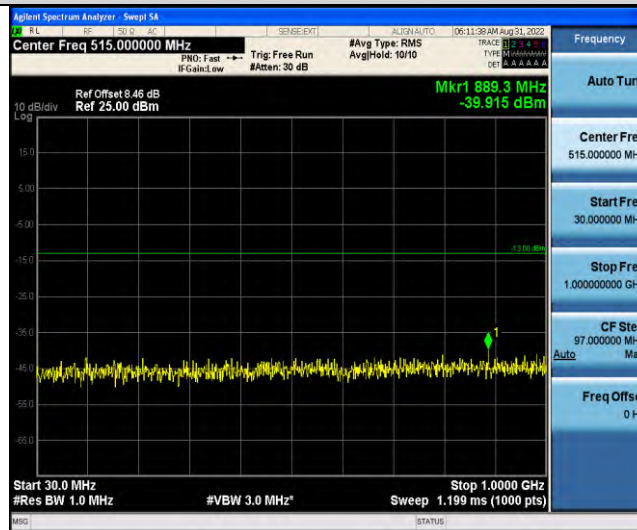

Band66-Stand-Alone-NaN-QPSK-132670-1@47-3.75kHz-0.15-30-0.15~30MHz@-60.43dBm--33-PASS

Band66-Stand-Alone-NaN-QPSK-132670-1@47-3.75kHz-30-1000-30~1000MHz@-39.92dBm--13-PASS