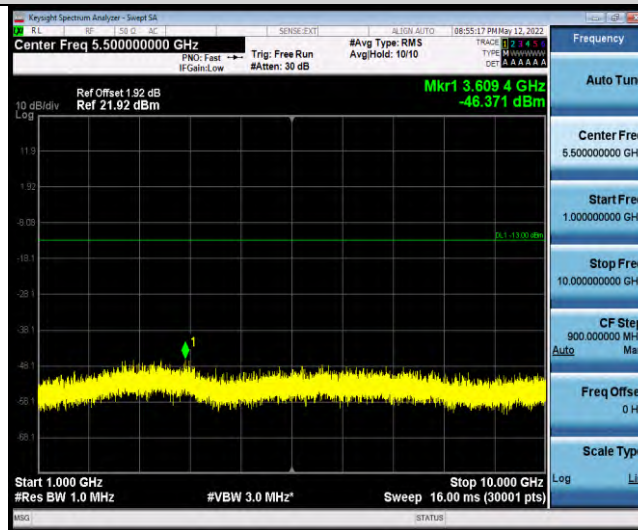

Band26-Stand-Alone-NaN-BPSK-26788-1 @0-15kHz-30-1000-30~1000MHz@-59.17dBm--13-PASS

Band26-Stand-Alone-NaN-BPSK-26788-1 @0-15kHz-1000-10000-1000~10000MHz@-46.37dBm--13-PASS