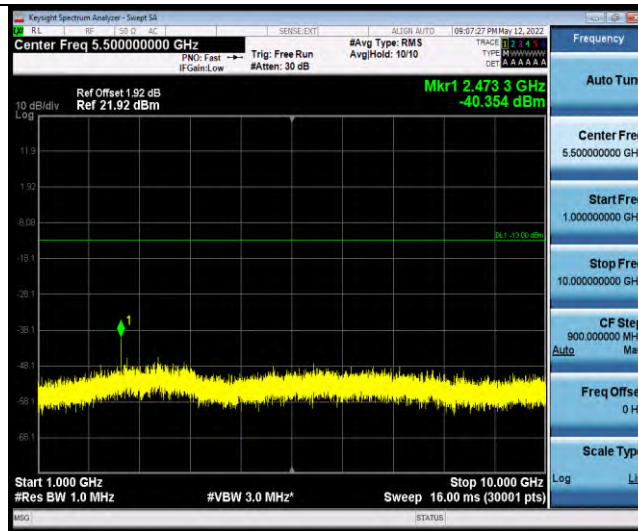

Band26-Stand-Alone-NaN-QPSK-26792-12@0-15kHz-30-1000-30~1000MHz@-60.91dBm--13-PASS

Band26-Stand-Alone-Na-N-QPSK-26792-12@0-15kHz-1000-10000-1000~10000MHz@-40.35dBm--13-PASS