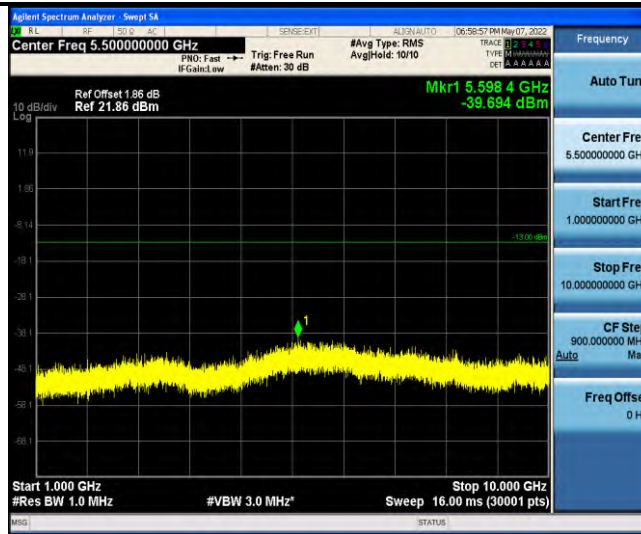

Band85-Stand-Alone-NaN-QPSK-134004-1 @ 0-3.75kHz-30-1000-30~1000MHz @ -56.62dBm--13-PASS

Band85-Stand-Alone-NaN-QPSK-134004-1 @0-3.75kHz-1000-10000-1000~10000MHz@-39.69dBm--13-PASS