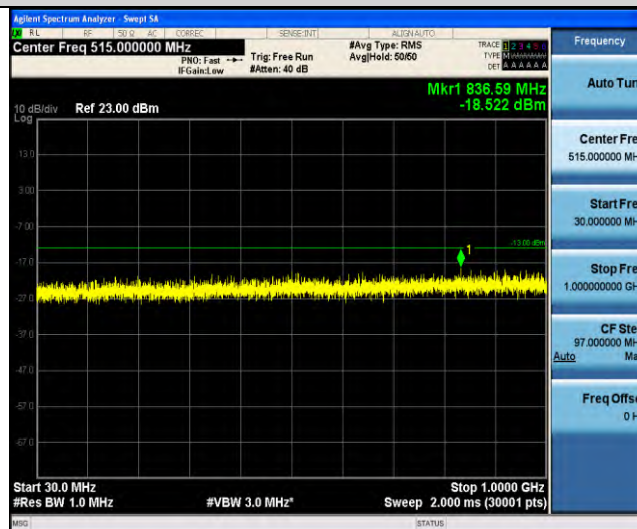

Band66-Stand-Alone-NaN-QPSK-132322-1@47-3.75kHz-0.15-30-0.15~30MHz@-51.36dBm--33-PASS

Band66-Stand-Alone-NaN-QPSK-132322-1@47-3.75kHz-30-1000-30~1000MHz@-18.52dBm--13-PASS