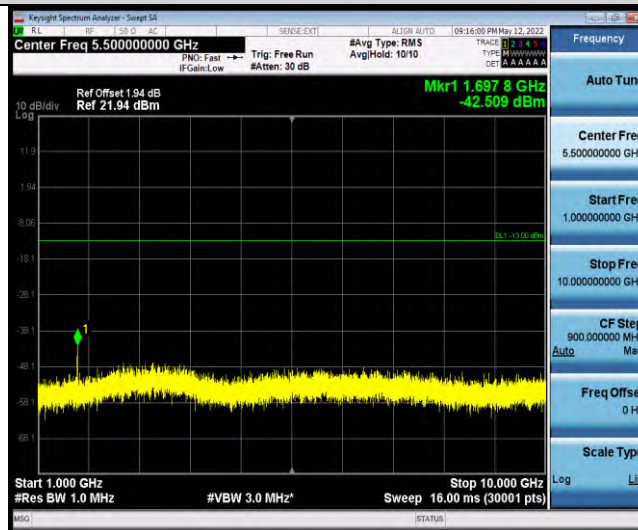

Band26-Stand-Alone-NaN-BPSK-27038-1 @ 0-15kHz-30-1000-30~1000MHz @ -58.72dBm--13-PASS

Band26-Stand-Alone-NaN-BPSK-27038-1 @ 0-15kHz-1000-10000-1000~10000MHz @ -42.51dBm--13-PASS