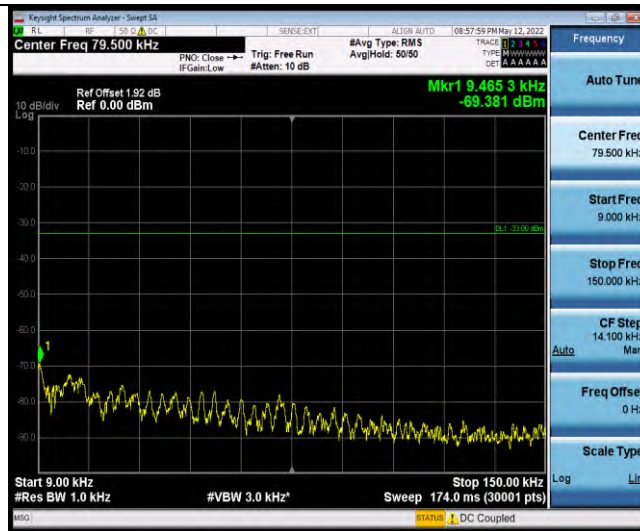

Band26-Stand-Alone-NaN-QPSK-27038-12@0-15kHz-1000-10000-1000~10000MHz@-42.93dBm--13-PASS

Band26-Stand-Alone-NaN-QPSK-26792-1 @0-3.75kHz-0.009-0.15-0.009~0.15MHz@-69.38dBm--33-PASS