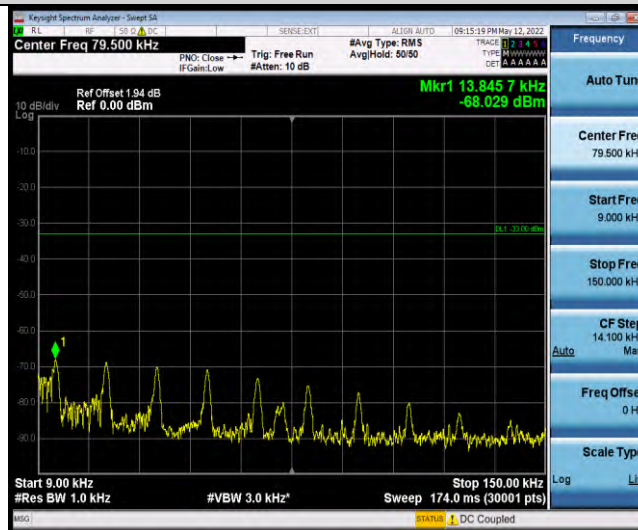

Band26-Stand-Alone-NaN-BPSK-26915-1 @ 11-15kHz-1000-10000-1000~10000MHz @ -45.41dBm--13-PASS

Band26-Stand-Alone-NaN-BPSK-27038-1 @ 0-15kHz-0.009-0.15-0.009~0.15MHz @ -68.03dBm--33-PASS