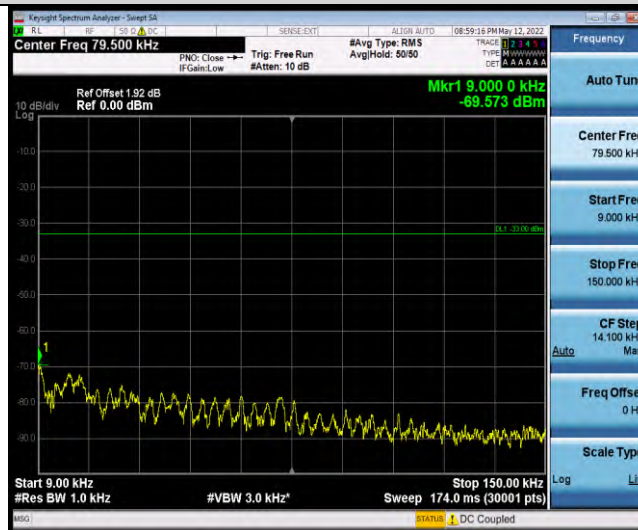

Band26-Stand-Alone-Na-N-QPSK-26792-1 @0-3.75kHz-1000-10000-1000~10000MHz@-46.54dBm--13-PASS

Band26-Stand-Alone-Na-N-QPSK-26792-1 @47-3.75kHz-0.009-0.15-0.009~0.15MHz@-69.57dBm--33-PASS