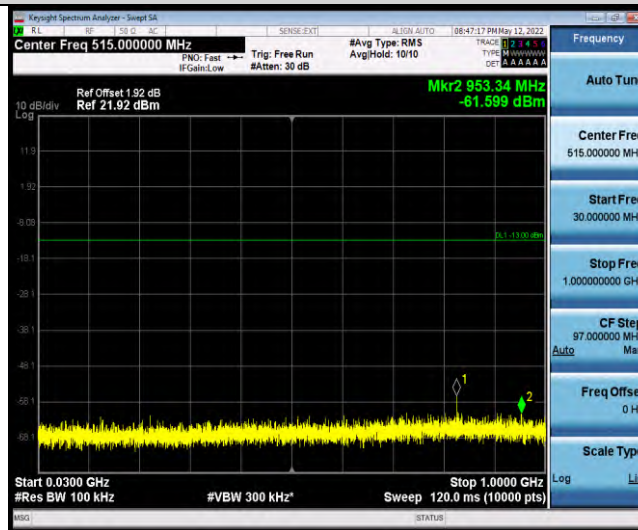

Band26-Stand-Alone-NaN-QPSK-26788-12@0-15kHz-0.15-30-0.15~30MHz@-63.56dBm--23-PASS

Band26-Stand-Alone-NaN-QPSK-26788-12@0-15kHz-30-1000-30~1000MHz@-61.6dBm--13-PASS