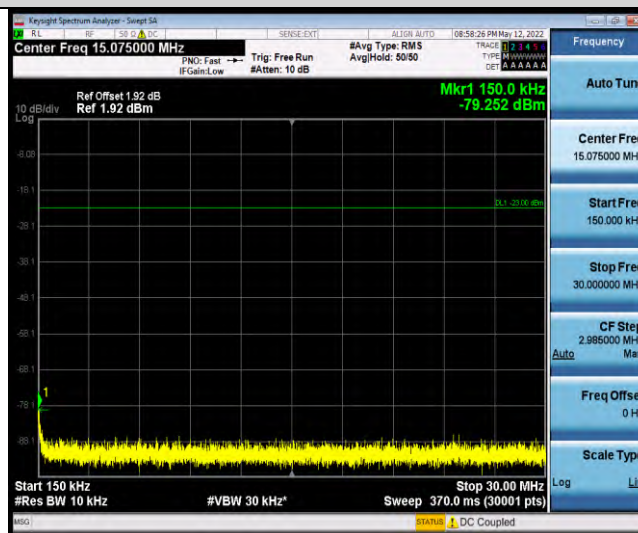

Band26-Stand-Alone-NaN-QPSK-26792-1 @0-3.75kHz-0.009-0.15-0.009~0.15MHz@-69.38dBm--33-PASS

Band26-Stand-Alone-NaN-QPSK-26792-1 @0-3.75kHz-0.15-30-0.15~30MHz@-79.25dBm--23-PASS