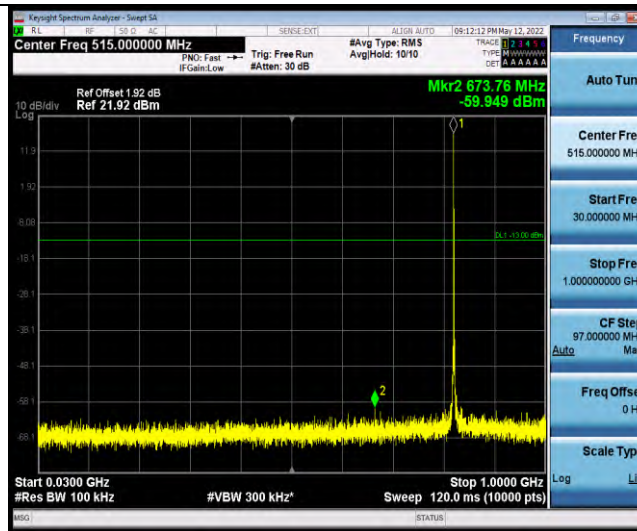

Band26-Stand-Alone-NaN-BPSK-26792-1 @ 0-15kHz-1000-10000-1000~10000MHz @ -46.45dBm--13-PASS

Band26-Stand-Alone-NaN-BPSK-26792-1 @ 11-15kHz-0.009-0.15-0.009~0.15MHz @ -68.83dBm--33-PASS

Band26-Stand-Alone-NaN-BPSK-26792-1 @ 11-15kHz-0.15-30-0.15~30MHz @ -78.37dBm--23-PASS