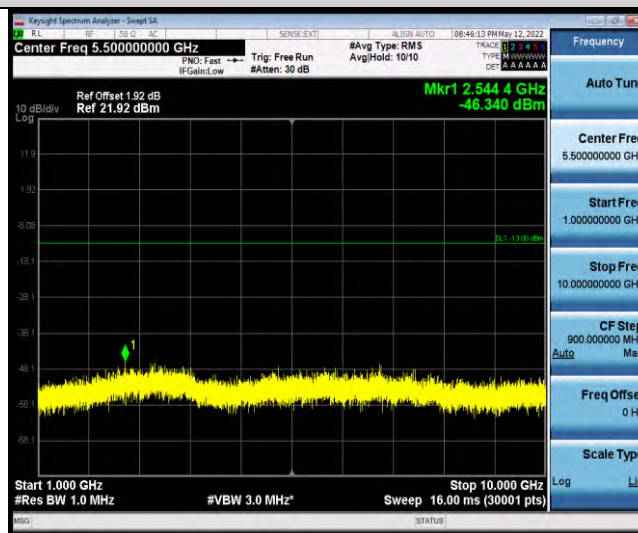

Band26-Stand-Alone-NaN-QPSK-26740-12@0-15kHz-30-1000-30~1000MHz@-60.73dBm--13-PASS

Band26-Stand-Alone-NaN-QPSK-26740-12@0-15kHz-1000-10000-1000~10000MHz@-46.34dBm--13-PASS