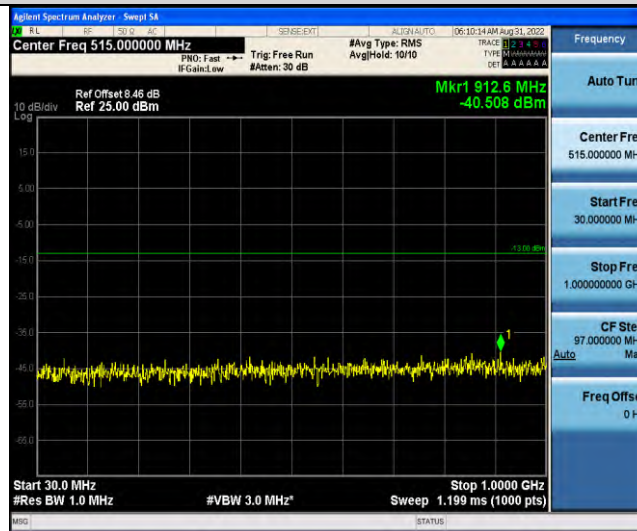

Band66-Stand-Alone-NaN-QPSK-132670-1 @0-3.75kHz-0.15-30-0.15~30MHz @ -58.98dBm--33-PASS

Band66-Stand-Alone-NaN-QPSK-132670-1 @0-3.75kHz-30-1000-30~1000MHz @ -40.51dBm--13-PASS