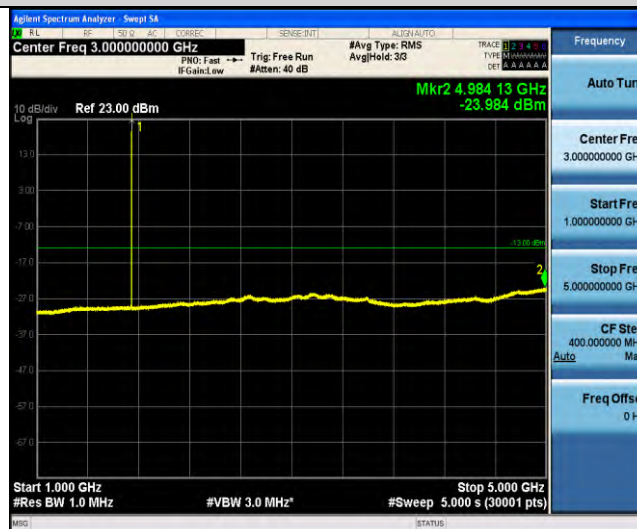

Band66-Stand-Alone-Na-N-QPSK-132322-1 @ 47-3.75kHz-30-1000-30~1000MHz @ -18.52dBm--13-PASS

Band66-Stand-Alone-Na-N-QPSK-132322-1 @ 47-3.75kHz-1000-5000-1000~5000MHz @ -23.98dBm--13-PASS