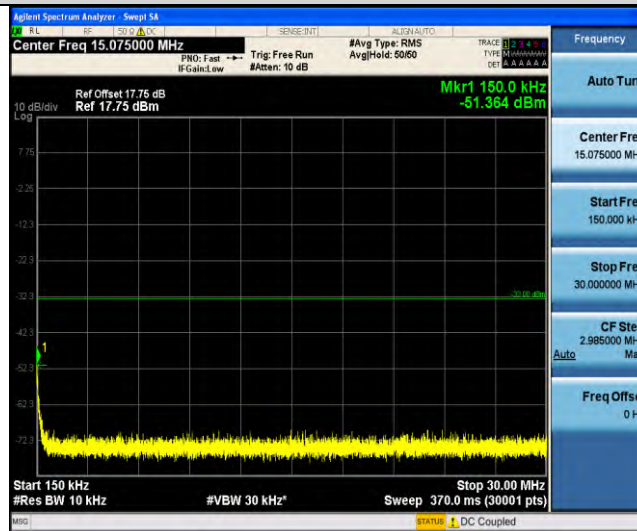

Band66-Stand-Alone-NaN-QPSK-132322-1@47-3.75kHz-0.009-0.15-0.009-0.15MHz@-51.85dBm--43-PASS

Band66-Stand-Alone-NaN-QPSK-132322-1@47-3.75kHz-0.15-30-0.15~30MHz@-51.36dBm--33-PASS