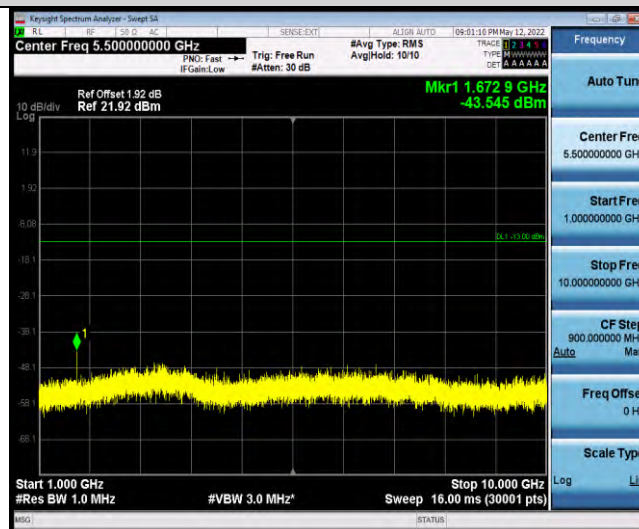

Band26-Stand-Alone-NaN-QPSK-26915-1 @0-3.75kHz-30-1000-30~1000MHz@-59.87dBm--13-PASS

Band26-Stand-Alone-NaN-QPSK-26915-1 @0-3.75kHz-1000-10000-1000~10000MHz@-43.55dBm--13-PASS