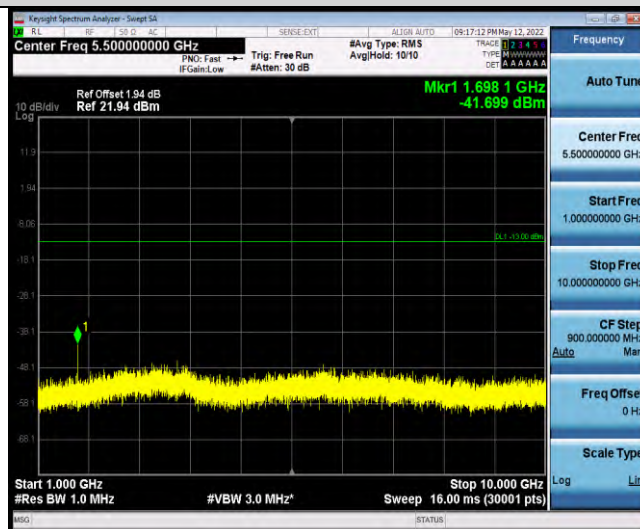

Band26-Stand-Alone-NaN-BPSK-27038-1 @ 11-15kHz-30-1000-30~1000MHz @ -59.82dBm--13-PASS

Band26-Stand-Alone-NaN-BPSK-27038-1 @ 11-15kHz-1000-10000-1000~10000MHz @ -41.7dBm--13-PASS