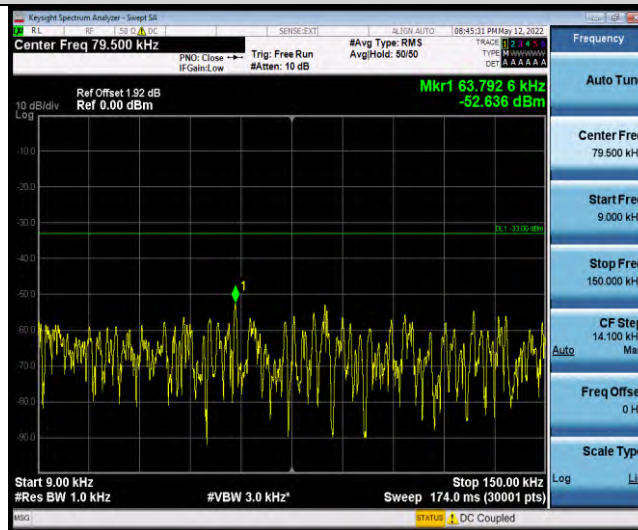

Band26-Stand-Alone-NaN-QPSK-26692-12@0-15kHz-1000-10000-1000~10000MHz@-45.2dBm--13-PASS

Band26-Stand-Alone-NaN-QPSK-26740-12@0-15kHz-0.009-0.15-0.009~0.15MHz@-52.64dBm--33-PASS