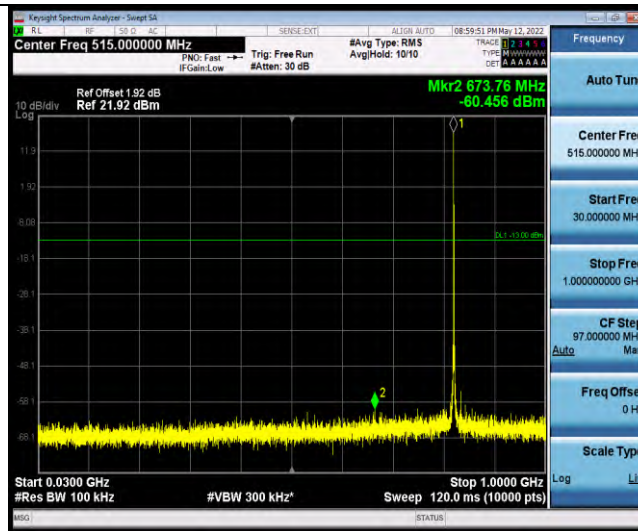

Band26-Stand-Alone-Na-N-QPSK-26792-1 @47-3.75kHz-0.15-30-0.15~30MHz@-78.02dBm--23-PASS

Band26-Stand-Alone-NaN-QPSK-26792-1 @47-3.75kHz-30-1000-30~1000MHz @-60.46dBm--13-PASS