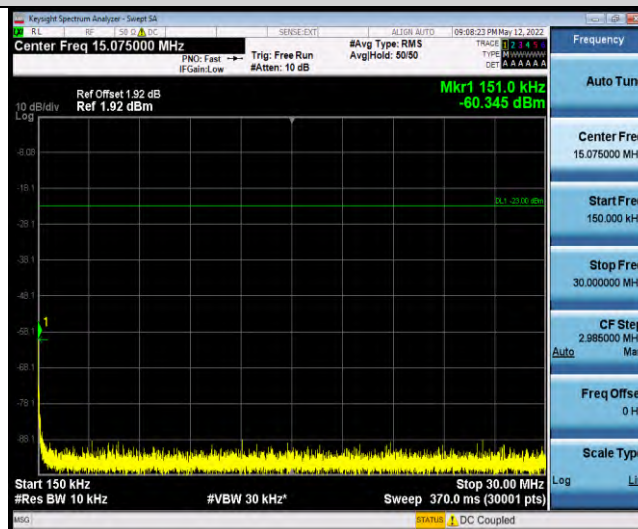

Band26-Stand-Alone-Na-N-QPSK-26915-12@0-15kHz-0.009-0.15-0.009~0.15MHz@-66.07dBm--33-PASS

Band26-Stand-Alone-Na-N-QPSK-26915-12@0-15kHz-0.15-30-0.15~30MHz@-60.35dBm--23-PASS