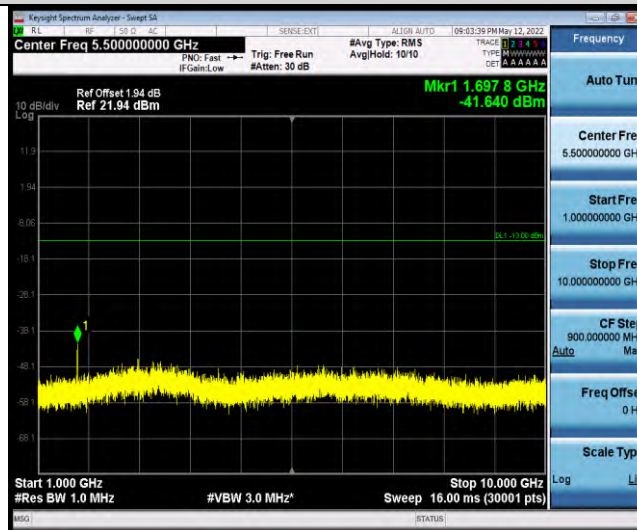

Band26-Stand-Alone-Na-N-QPSK-27038-1 @ 0-3.75kHz-30-1000-30~1000MHz @ -59.01dBm--13-PASS

Band26-Stand-Alone-Na-N-QPSK-27038-1 @ 0-3.75kHz-1000-10000-1000~1000MHz @ -41.64dBm--13-PASS