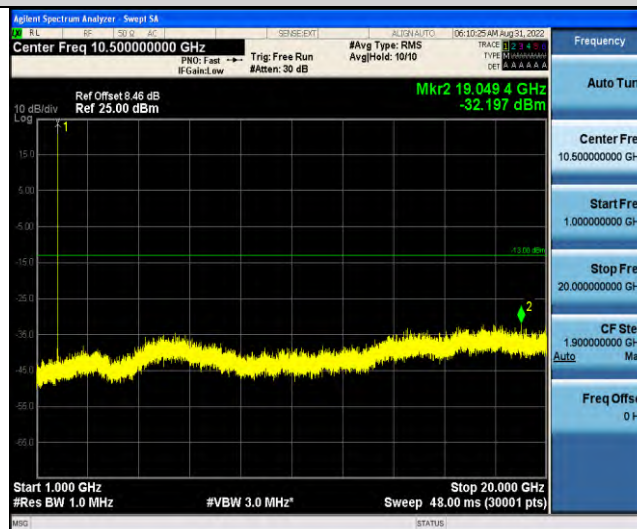

Band66-Stand-Alone-NaN-QPSK-132670-1 @0-3.75kHz-30-1000-30~1000MHz @ -40.51dBm--13-PASS

Band66-Stand-Alone-NaN-QPSK-132670-1 @0-3.75kHz-1000-20000-1000~20000MHz @ -32.2dBm--13-PASS