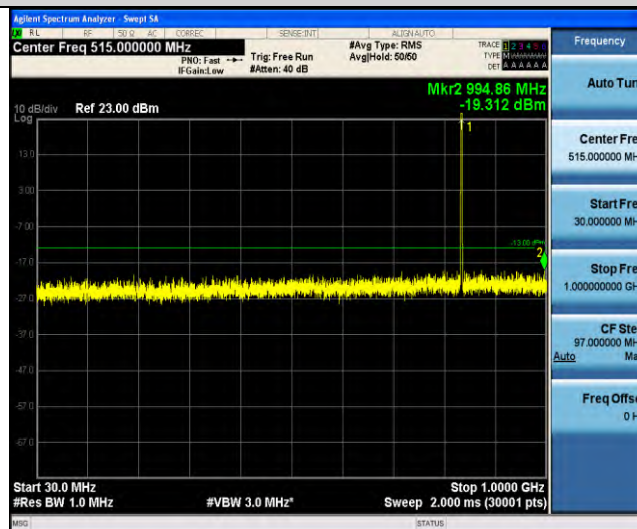

Band19-Stand-Alone-NaN-QPSK-24075-1 @0-3.75kHz-0.15-30-0.15~30MHz@-50.25dBm--23-PASS

Band19-Stand-Alone-NaN-QPSK-24075-1 @0-3.75kHz-30-1000-30~1000MHz@-19.31dBm--13-PASS