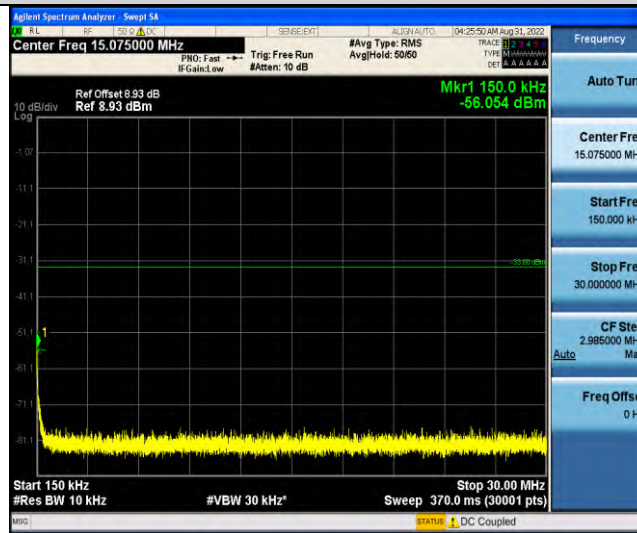

Band25-Stand-Alone-Na-N-QPSK-26042-1 @0-3.75kHz-0.009-0.15-0.009~0.15MHz@-56.95dBm--43-PASS

Band25-Stand-Alone-Na-N-QPSK-26042-1 @0-3.75kHz-0.15-30-0.15~30MHz@-56.05dBm--33-PASS