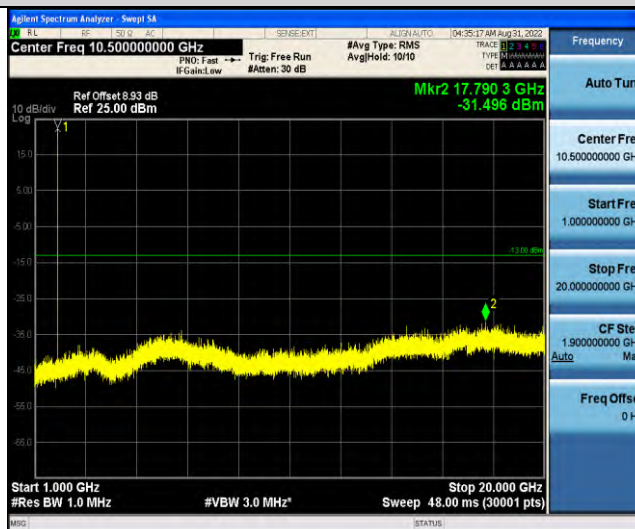

Band25-Stand-Alone-NaN-BPSK-26042-1 @ 11-15kHz-30-1000-30~1000MHz @ -40.42dBm--13-PASS

Band25-Stand-Alone-NaN-BPSK-26042-1 @ 11-15kHz-1000-20000-1000~20000MHz @ -31.5dBm--13-PASS