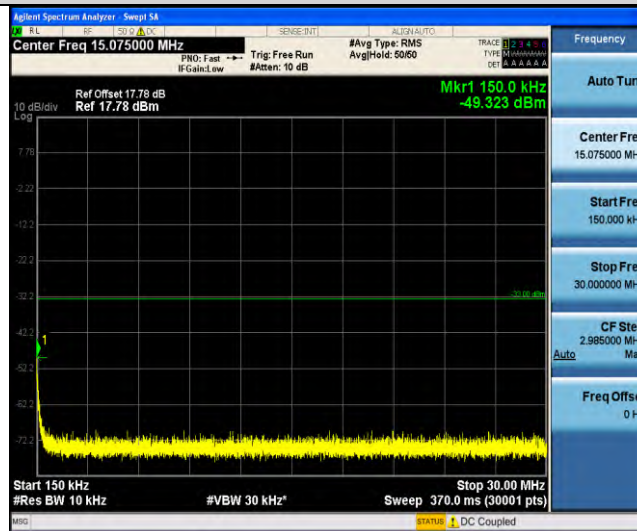

Band25-Stand-Alone-NaN-QPSK-26365-1 @ 47-3.75kHz-0.009-0.15-0.009~0.15MHz@ -51.93dBm--43-PASS

Band25-Stand-Alone-NaN-QPSK-26365-1 @ 47-3.75kHz-0.15-30-0.15~30MHz@ -49.32dBm--33-PASS