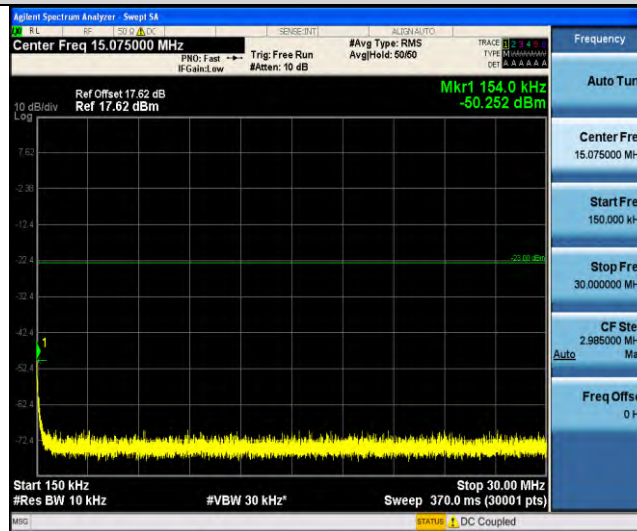

Band19-Stand-Alone-NaN-QPSK-24075-1 @0-3.75kHz-0.009-0.15-0.009~0.15MHz@-51.94dBm--33-PASS

Band19-Stand-Alone-NaN-QPSK-24075-1 @0-3.75kHz-0.15-30-0.15~30MHz@-50.25dBm--23-PASS