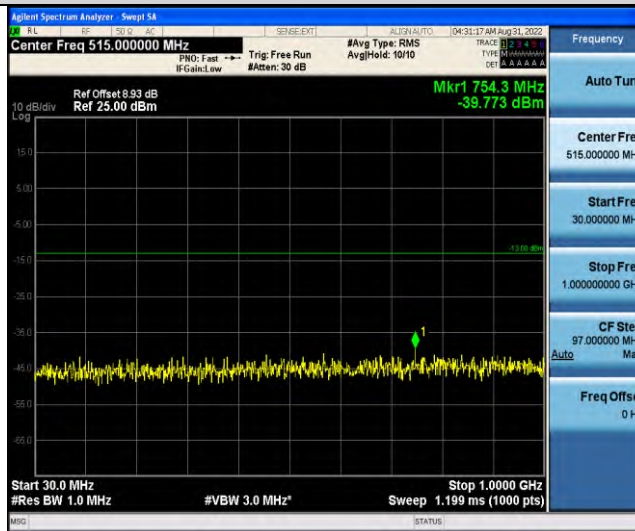

Band25-Stand-Alone-NaN-QPSK-26042-12@0-15kHz-0.15-30-0.15~30MHz@-57.04dBm--33-PASS

Band25-Stand-Alone-NaN-QPSK-26042-12@0-15kHz-30-1000-30~1000MHz@-39.77dBm--13-PASS