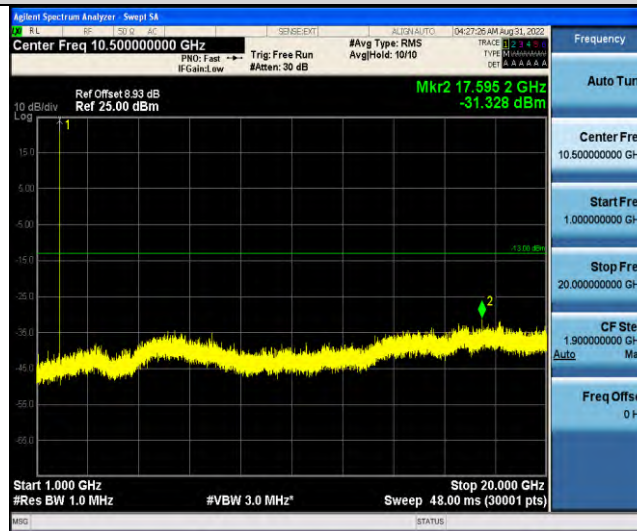

Band25-Stand-Alone-NaN-QPSK-26042-1 @ 47-3.75kHz-30-1000-30~1000MHz @ -40.44dBm--13-PASS

Band25-Stand-Alone-NaN-QPSK-26042-1 @ 47-3.75kHz-1000-20000-1000~20000MHz @ -31.33dBm--13-PASS