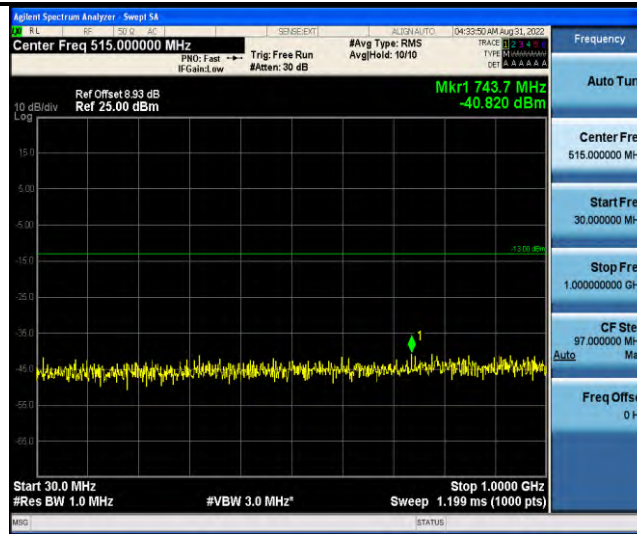

Band25-Stand-Alone-NaN-QPSK-26688-1 @47-3.75kHz-1000-20000-1000~20000MHz@-32.71dBm--13-PASS

Band25-Stand-Alone-NaN-BPSK-26042-1 @0-15kHz-0.009-0.15-0.009~0.15MHz@-59.86dBm--43-PASS

Band25-Stand-Alone-NaN-BPSK-26042-1 @0-15kHz-0.15-30-0.15~30MHz@-59.52dBm--33-PASS