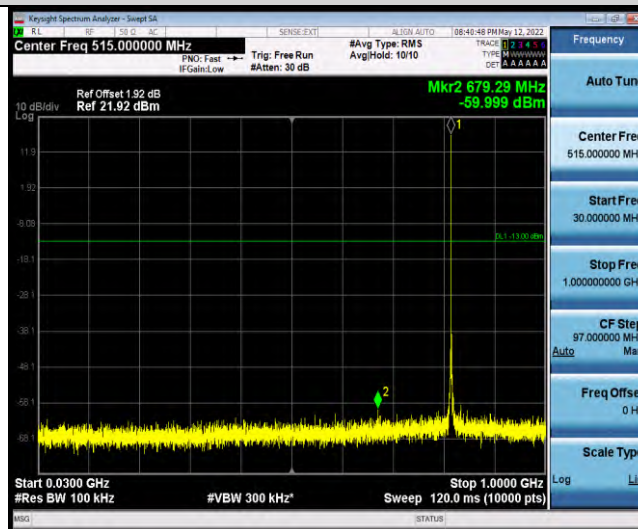

Band26-Stand-Alone-NaN-QPSK-26740-1 @47-3.75kHz-0.15-30-0.15~30MHz @-77.78dBm--23-PASS

Band26-Stand-Alone-NaN-QPSK-26740-1 @47-3.75kHz-30-1000-30~1000MHz @-60dBm--13-PASS