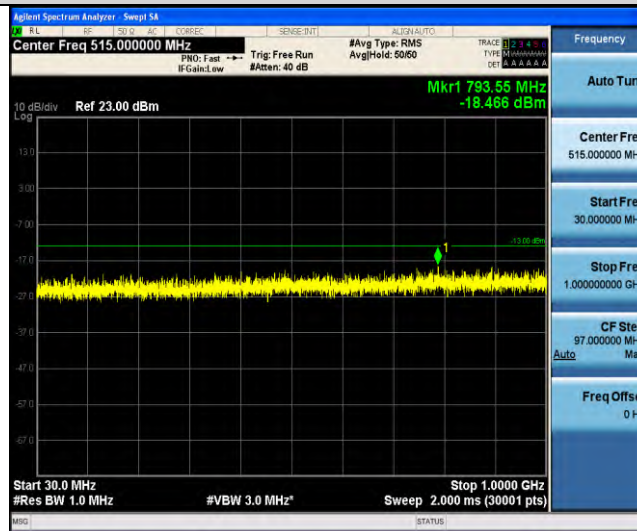

Band25-Stand-Alone-NaN-QPSK-26365-1 @ 47-3.75kHz-0.15-30-0.15~30MHz @ -49.32dBm--33-PASS

Band25-Stand-Alone-NaN-QPSK-26365-1 @ 47-3.75kHz-30-1000-30~1000MHz @ -18.47dBm--13-PASS