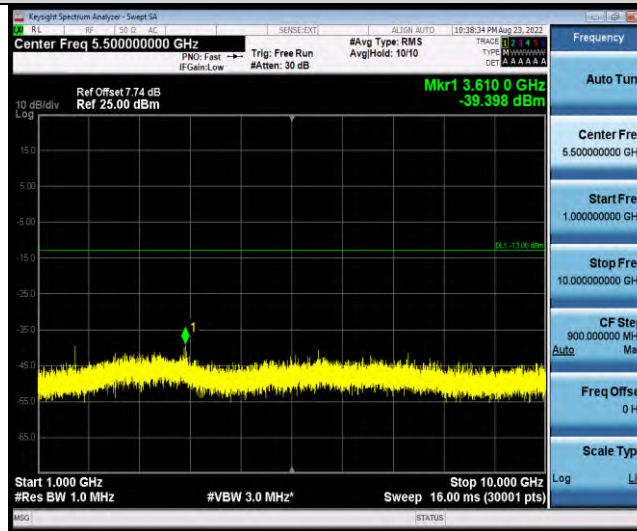

Band19-Stand-Alone-NaN-QPSK-24002-1 @0-3.75kHz-30-1000-30~1000MHz@-54.72dBm--13-PASS

Band19-Stand-Alone-NaN-QPSK-24002-1 @0-3.75kHz-1000-10000-1000~10000MHz@-39.4dBm--13-PASS