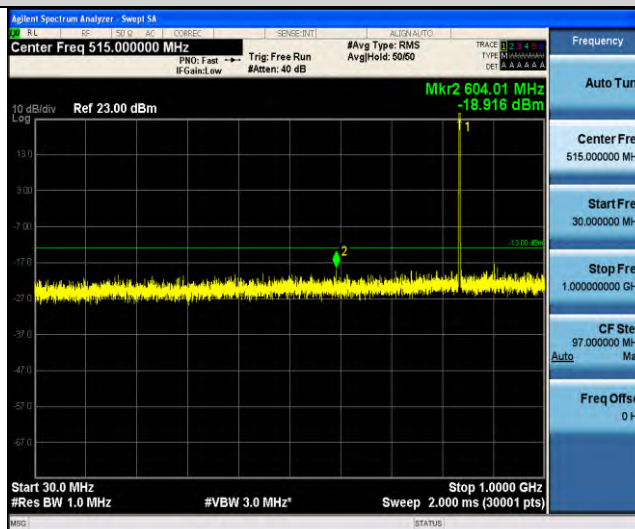

Band19-Stand-Alone-Na-N-QPSK-24075-12@0-15kHz-0.15-30-0.15~30MHz@-51.12dBm--23-PASS

Band19-Stand-Alone-Na-N-QPSK-24075-12@0-15kHz-30-1000-30~1000MHz@-18.92dBm--13-PASS