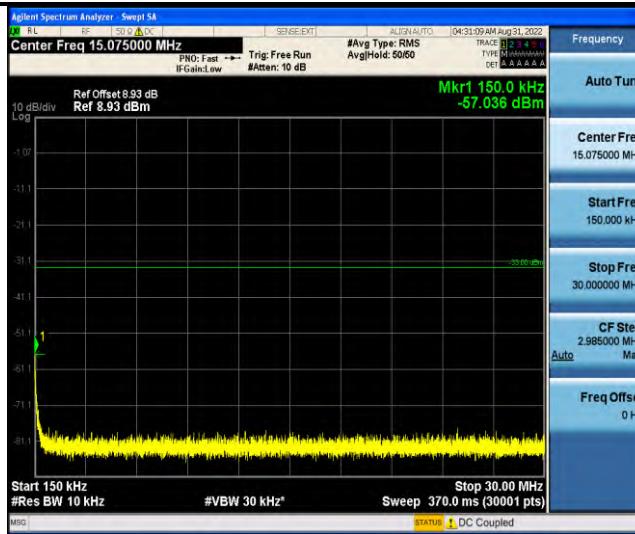

Band25-Stand-Alone-NaN-BPSK-26688-1 @ 11-15kHz-30-1000-30~1000MHz @ -40.6dBm--13-PASS

Band25-Stand-Alone-NaN-BPSK-26688-1 @ 11-15kHz-1000-20000-1000~20000MHz @ -32.12dBm--13-PASS

Band25-Stand-Alone-NaN-QPSK-26042-12 @ 0-15kHz-0.009-0.15-0.009~0.15MHz @ -59.92dBm--43-PASS