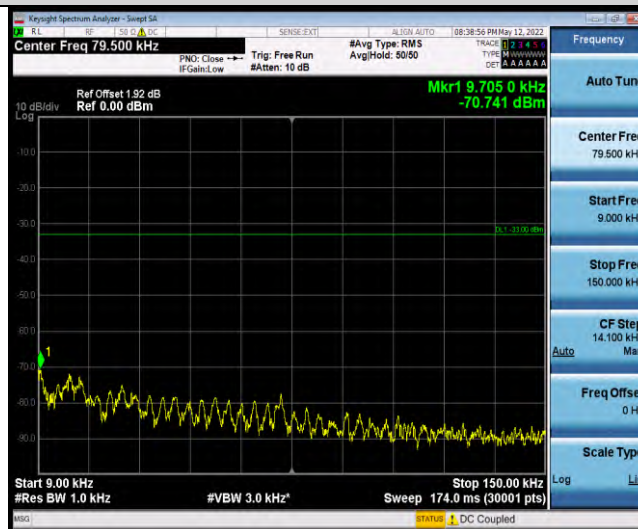

Band26-Stand-Alone-NaN-QPSK-26692-1 @47-3.75kHz-1000-10000-1000~10000MHz@-46.58dBm--13-PASS

Band26-Stand-Alone-NaN-QPSK-26740-1 @0-3.75kHz-0.009-0.15-0.009~0.15MHz@-70.74dBm--33-PASS