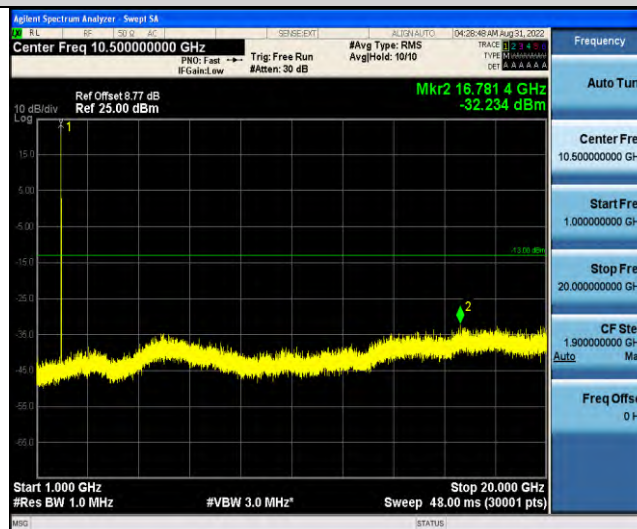

Band25-Stand-Alone-Na-N-QPSK-26688-1 @0-3.75kHz-30-1000-30~1000MHz @ -40.24dBm--13-PASS

Band25-Stand-Alone-Na-N-QPSK-26688-1 @0-3.75kHz-1000-20000-1000~20000MHz @ -32.23dBm--13-PASS