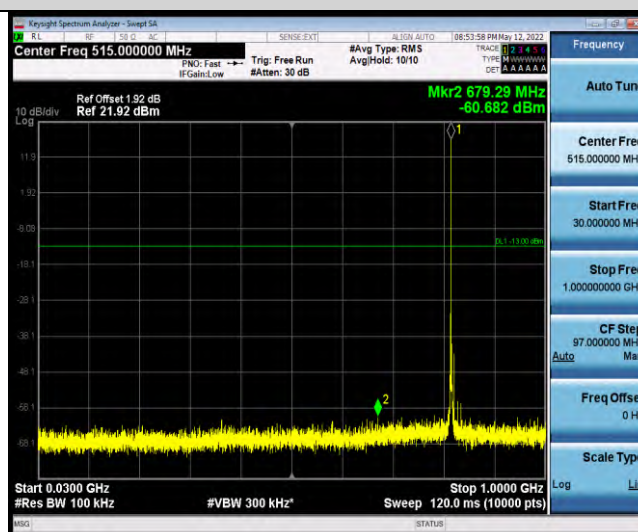

Band26-Stand-Alone-NaN-BPSK-26740-1 @ 11-15kHz-0.15-30-0.15~30MHz @ -79.76dBm--23-PASS

Band26-Stand-Alone-NaN-BPSK-26740-1 @ 11-15kHz-30-1000-30~1000MHz @ -60.68dBm--13-PASS