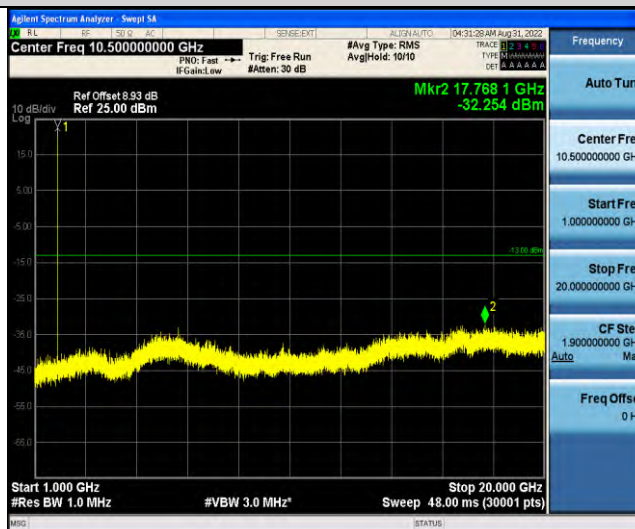

Band25-Stand-Alone-NaN-QPSK-26042-12@0-15kHz-30-1000-30~1000MHz@-39.77dBm--13-PASS

Band25-Stand-Alone-NaN-QPSK-26042-12@0-15kHz-1000-20000-1000~20000MHz@-32.25dBm--13-PASS