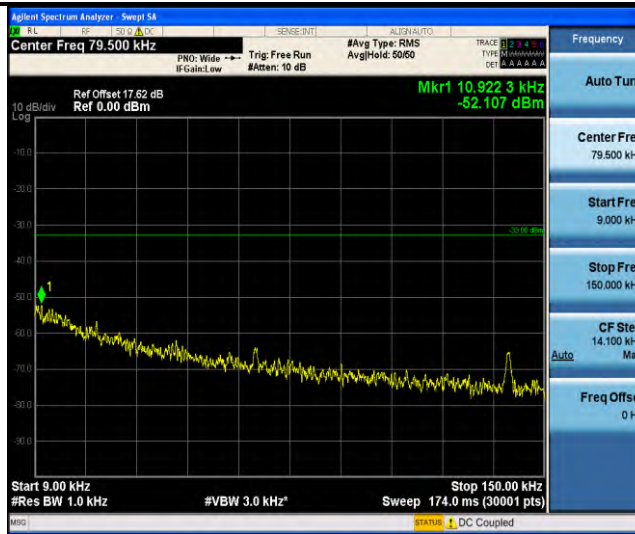

Band19-Stand-Alone-NaN-QPSK-24002-12@0-15kHz-1000-10000-1000~10000MHz@-39.89dBm--13-PASS

Band19-Stand-Alone-Na-N-QPSK-24075-12@0-15kHz-0.009-0.15-0.009~0.15MHz@-52.11dBm--33-PASS