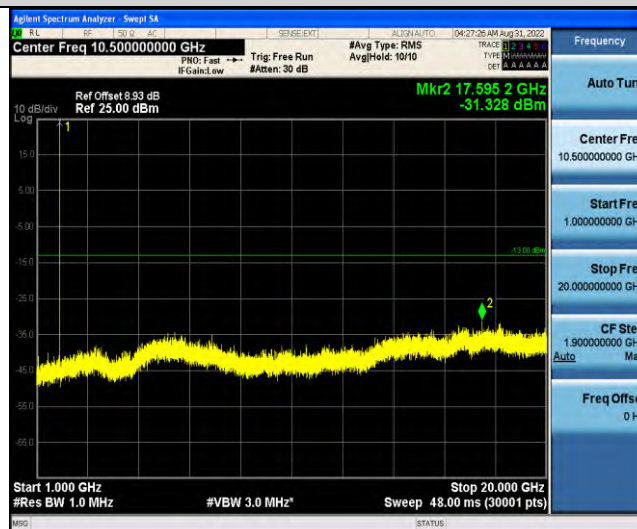

Band25-Stand-Alone-NaN-QPSK-26042-1 @ 47-3.75kHz-30-1000-30~1000MHz @ -40.44dBm--13-PASS

Band25-Stand-Alone-NaN-QPSK-26042-1 @ 47-3.75kHz-1000-20000-1000~20000MHz @ -31.33dBm--13-PASS