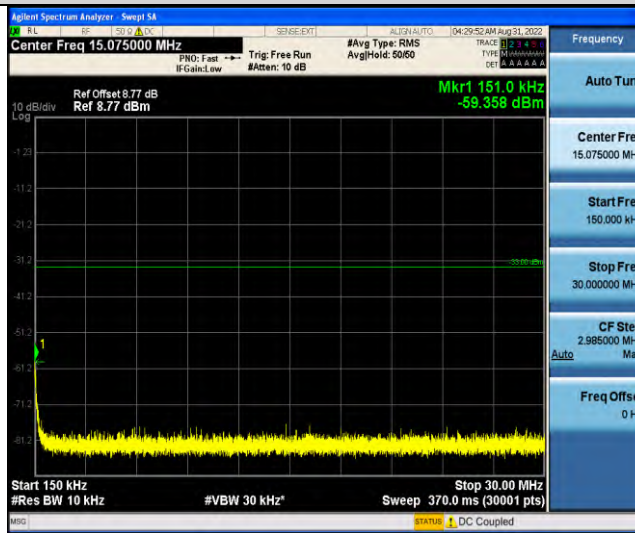

Band25-Stand-Alone-NaN-QPSK-26688-1 @ 47-3.75kHz-0.009-0.15-0.009~0.15MHz @ -59.08dBm--43-PASS

Band25-Stand-Alone-NaN-QPSK-26688-1 @ 47-3.75kHz-0.15-30-0.15~30MHz @ -59.36dBm--33-PASS