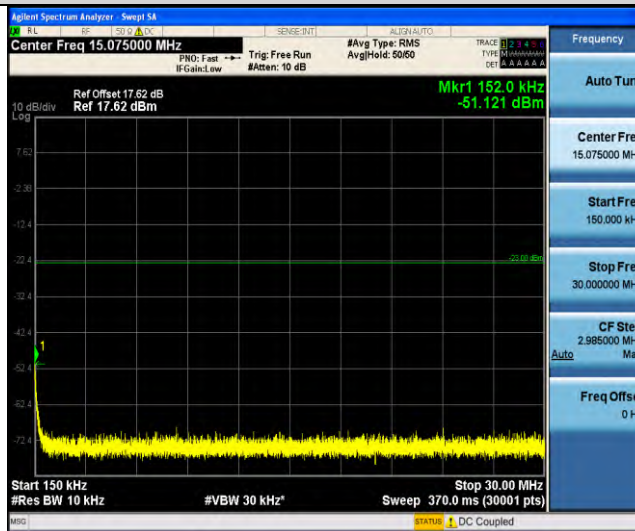

Band19-Stand-Alone-Na-N-QPSK-24075-12@0-15kHz-0.009-0.15-0.009~0.15MHz@-52.11dBm--33-PASS

Band19-Stand-Alone-Na-N-QPSK-24075-12@0-15kHz-0.15-30-0.15~30MHz@-51.12dBm--23-PASS