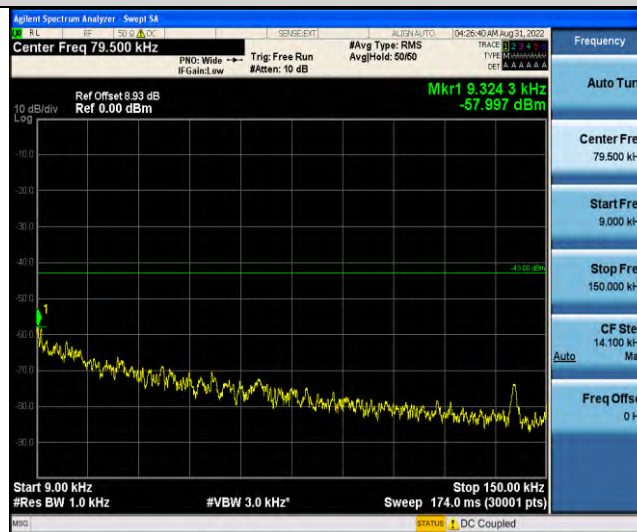

Band25-Stand-Alone-NaN-QPSK-26042-1 @0-3.75kHz-1000-20000-1000~20000MHz@-32.46dBm--13-PASS

Band25-Stand-Alone-NaN-QPSK-26042-1 @47-3.75kHz-0.009-0.15-0.009~0.15MHz@-58dBm--43-PASS