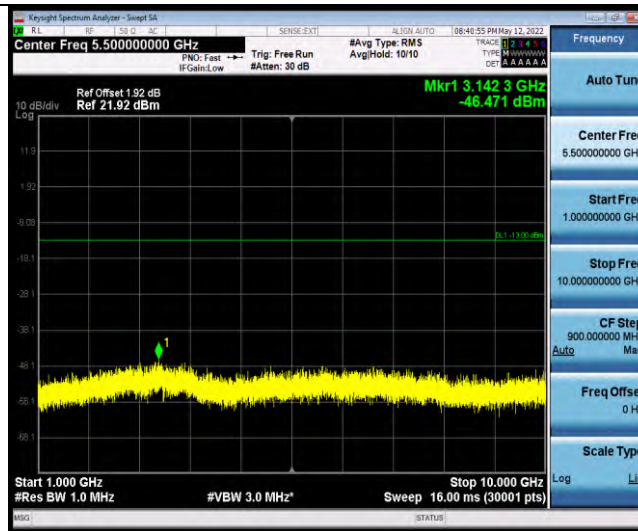

Band26-Stand-Alone-NaN-QPSK-26740-1 @47-3.75kHz-30-1000-30~1000MHz @-60dBm--13-PASS

Band26-Stand-Alone-NaN-QPSK-26740-1 @47-3.75kHz-1000-10000-1000~10000MHz@-46.47dBm--13-PASS