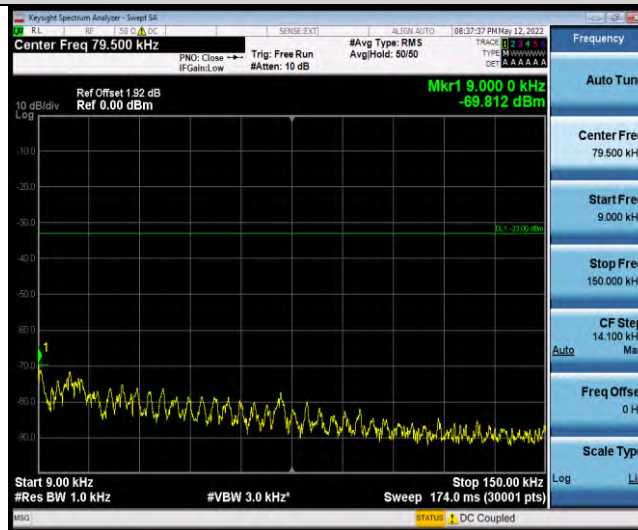

Band26-Stand-Alone-Na-N-QPSK-26692-1 @0-3.75kHz-1000-10000-1000~10000MHz@-46.91dBm--13-PASS

Band26-Stand-Alone-Na-N-QPSK-26692-1 @47-3.75kHz-0.009-0.15-0.009~0.15MHz@-69.81dBm--33-PASS