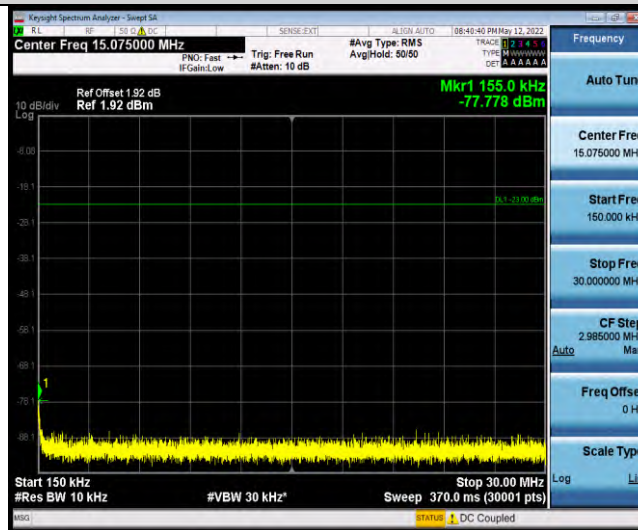

Band26-Stand-Alone-NaN-QPSK-26740-1 @47-3.75kHz-0.009-0.15-0.009~0.15MHz @-69.75dBm--33-PASS

Band26-Stand-Alone-NaN-QPSK-26740-1 @47-3.75kHz-0.15-30-0.15~30MHz @-77.78dBm--23-PASS