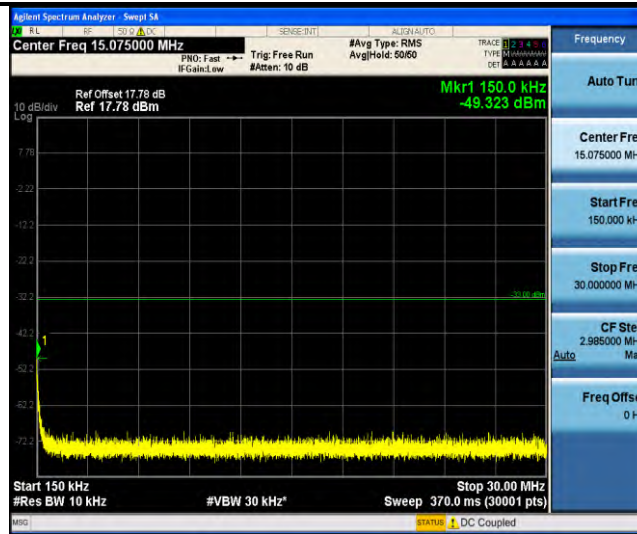

Band25-Stand-Alone-NaN-QPSK-26365-1 @47-3.75kHz-0.009-0.15-0.009~0.15MHz@-51.93dBm--43-PASS

Band25-Stand-Alone-NaN-QPSK-26365-1 @ 47-3.75kHz-0.15-30-0.15~30MHz @ -49.32dBm--33-PASS