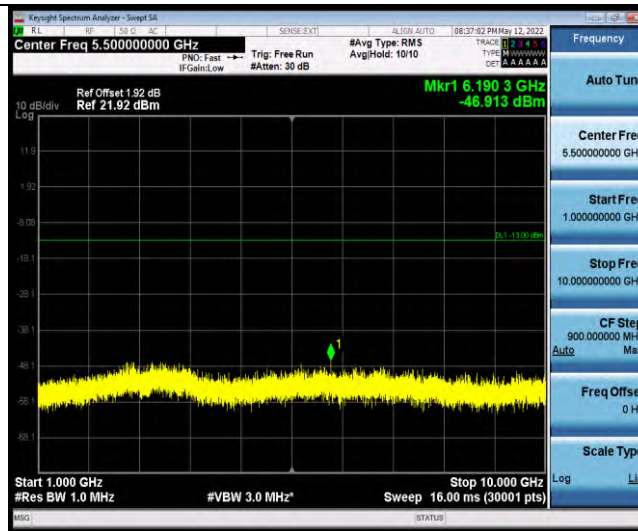

Band26-Stand-Alone-NaN-QPSK-26692-1 @0-3.75kHz-0.009-0.15-0.009~0.15MHz@-69.72dBm--33-PASS

Band26-Stand-Alone-NaN-QPSK-26692-1 @0-3.75kHz-0.15-30-0.15~30MHz@-77.74dBm--23-PASS

Band26-Stand-Alone-NaN-QPSK-26692-1 @0-3.75kHz-30-1000-30~1000MHz@-60.75dBm--13-PASS