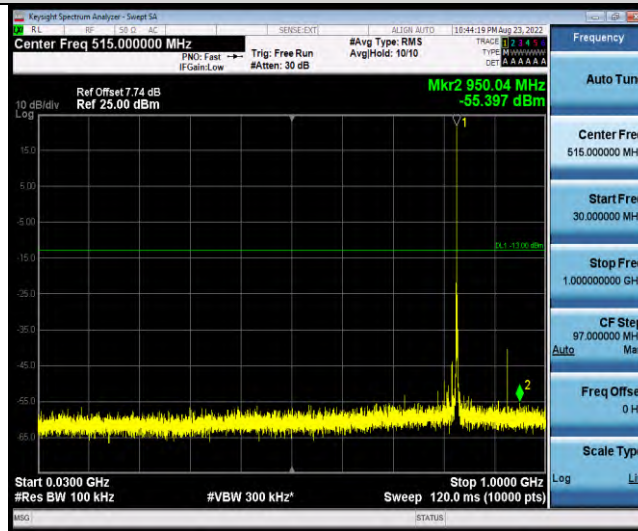

Band19-Stand-Alone-NaN-QPSK-24002-12@0-15kHz-0.15-30-0.15~30MHz@-70.27dBm--23-PASS

Band19-Stand-Alone-NaN-QPSK-24002-12@0-15kHz-30-1000-30~1000MHz@-55.4dBm--13-PASS