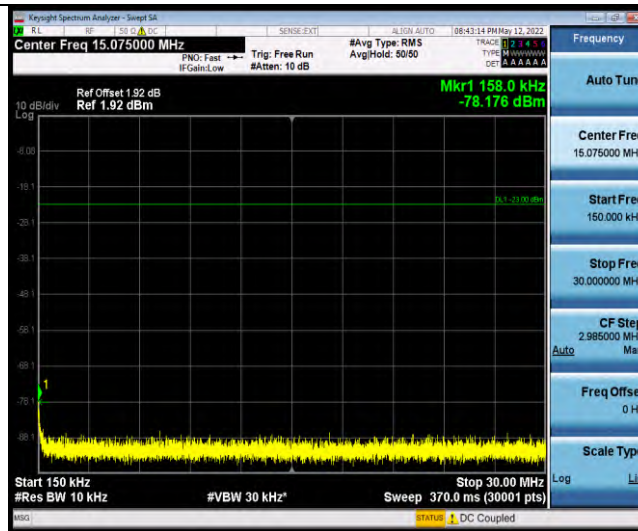

Band26-Stand-Alone-NaN-QPSK-26788-1 @0-3.75kHz-30-1000-30~1000MHz@-60.36dBm--13-PASS

Band26-Stand-Alone-NaN-QPSK-26788-1 @0-3.75kHz-1000-10000-1000~1000MHz@-46.23dBm--13-PASS

Band26-Stand-Alone-NaN-QPSK-26788-1 @47-3.75kHz-0.009-0.15-0.009~0.15MHz@-70.41dBm--33-PASS