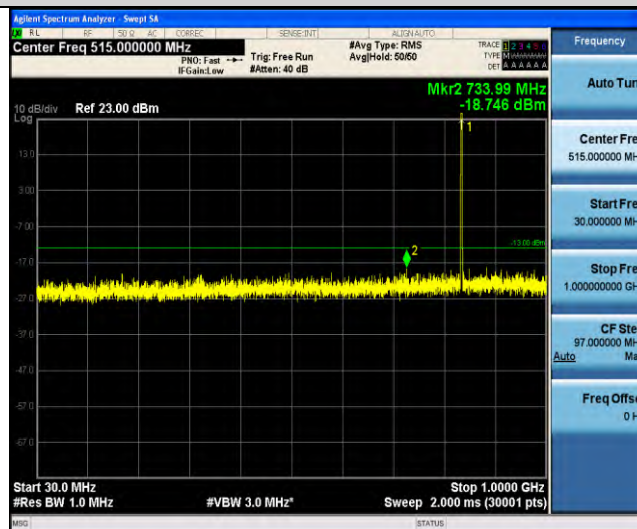

Band19-Stand-Alone-NaN-BPSK-24075-1 @ 11-15kHz-0.15-30-0.15~30MHz@-49.74dBm--23-PASS

Band19-Stand-Alone-NaN-BPSK-24075-1 @ 11-15kHz-30-1000-30~1000MHz@-18.75dBm--13-PASS