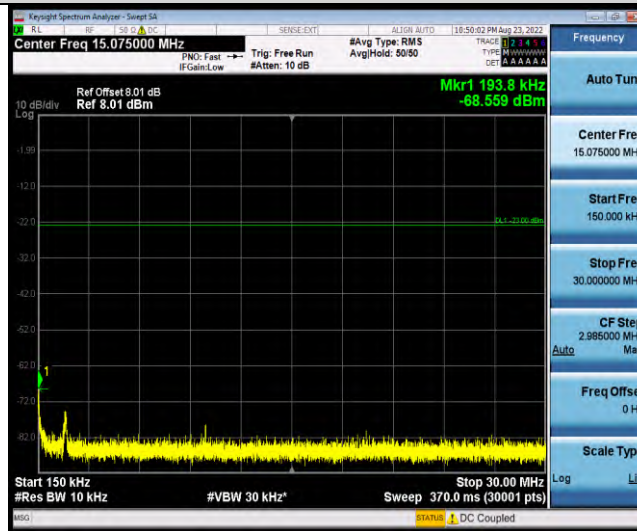

Band19-Stand-Alone-NaN-BPSK-24148-1 @ 0-15kHz-0.009-0.15-0.009~0.15MHz @ -56.13dBm--33-PASS

Band19-Stand-Alone-NaN-BPSK-24148-1 @ 0-15kHz-0.15-30-0.15~30MHz @ -68.56dBm--23-PASS