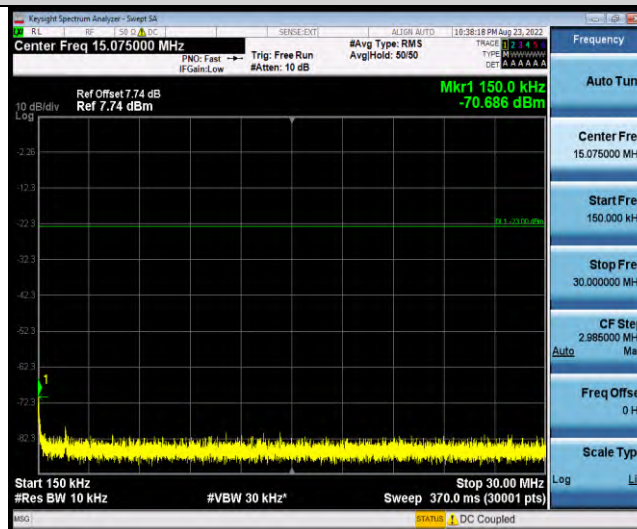

Band19-Stand-Alone-NaN-QPSK-24002-1@0-3.75kHz-0.009-0.15-0.009~0.15MHz@-61.65dBm--33-PASS

Band19-Stand-Alone-NaN-QPSK-24002-1@0-3.75kHz-0.15-30-0.15~30MHz@-70.69dBm--23-PASS