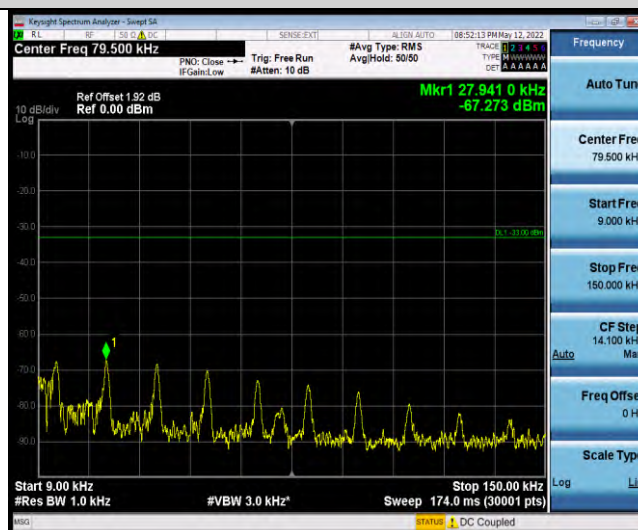

Band26-Stand-Alone-NaN-BPSK-26692-1 @ 11-15kHz-1000-10000-1000~10000MHz @ -46.31dBm--13-PASS

Band26-Stand-Alone-NaN-BPSK-26740-1 @ 0-15kHz-0.009-0.15-0.009~0.15MHz @ -67.27dBm--33-PASS