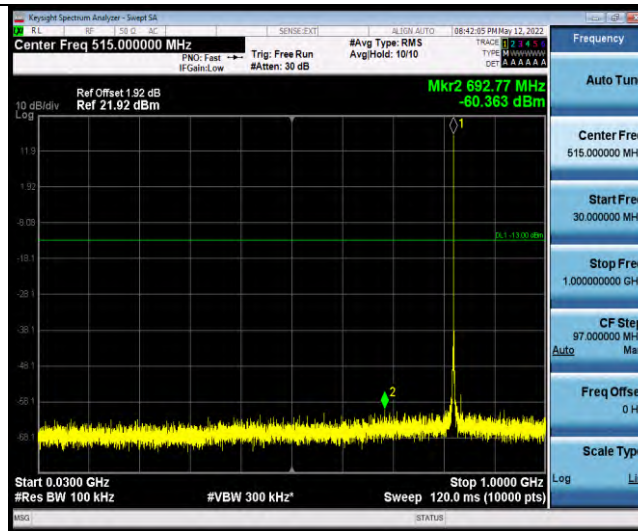

Band26-Stand-Alone-NaN-QPSK-26788-1 @0-3.75kHz-0.15-30-0.15~30MHz@-77.57dBm--23-PASS

Band26-Stand-Alone-NaN-QPSK-26788-1 @0-3.75kHz-30-1000-30~1000MHz@-60.36dBm--13-PASS