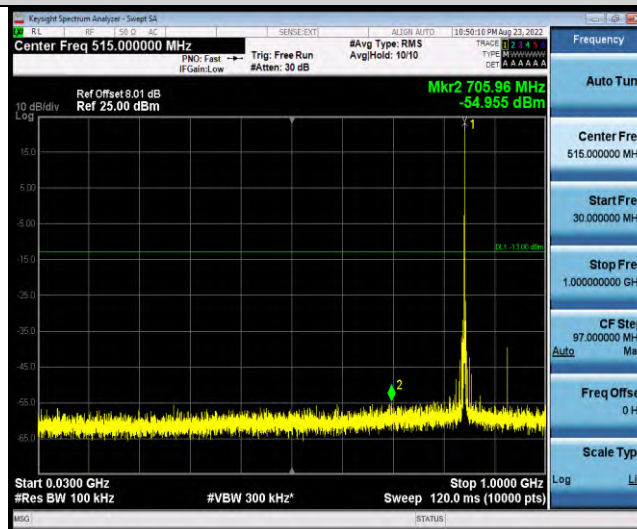

Band19-Stand-Alone-NaN-BPSK-24148-1 @ 0-15kHz-0.15-30-0.15~30MHz @ -68.56dBm--23-PASS

Band19-Stand-Alone-NaN-BPSK-24148-1 @ 0-15kHz-30-1000-30~1000MHz @ -54.96dBm--13-PASS