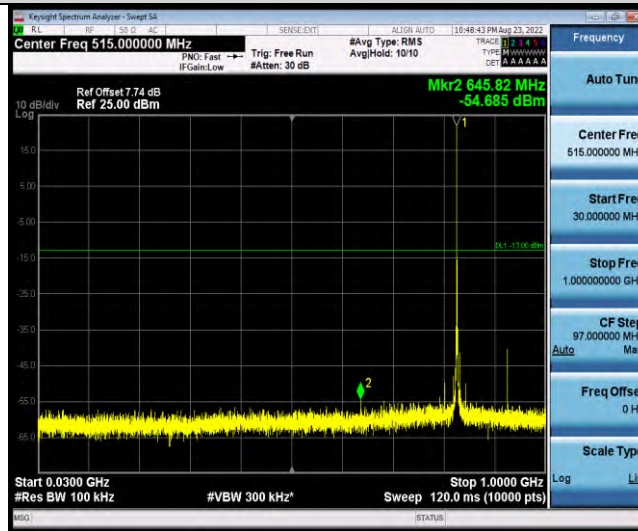

Band19-Stand-Alone-NaN-BPSK-24002-1 @ 11-15kHz-0.15-30-0.15~30MHz @ -68.76dBm--23-PASS

Band19-Stand-Alone-NaN-BPSK-24002-1 @ 11-15kHz-30-1000-30~1000MHz @ -54.69dBm--13-PASS

Band19-Stand-Alone-NaN-BPSK-24002-1 @ 11-15kHz-1000-10000-1000~10000MHz @ -38.46dBm--13-PASS