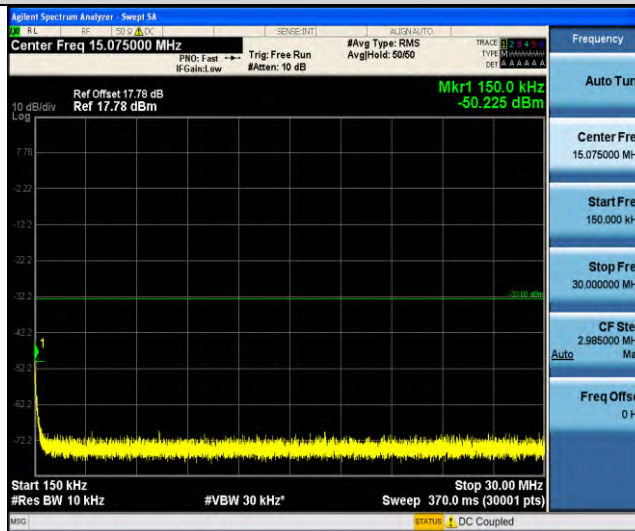

Band25-Stand-Alone-NaN-BPSK-26365-1 @0-15kHz-0.009-0.15-0.009~0.15MHz@-52.18dBm--43-PASS

Band25-Stand-Alone-NaN-BPSK-26365-1 @0-15kHz-0.15-30-0.15~30MHz@-50.23dBm--33-PASS