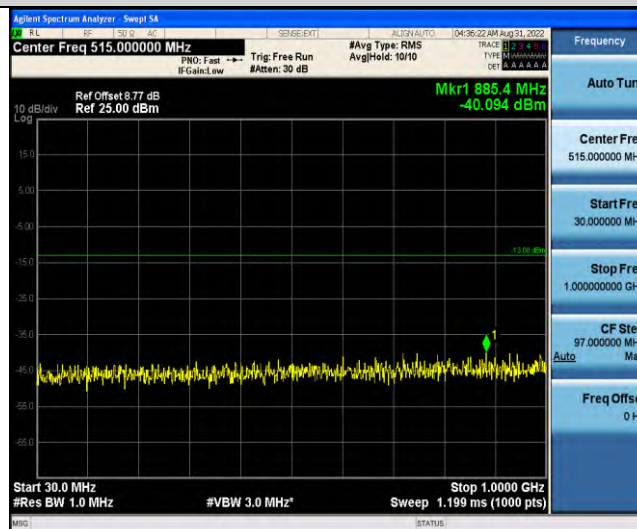

Band25-Stand-Alone-Na-N-BPSK-26688-1 @ 0-15kHz-0.15-30-0.15~30MHz @ -58.64dBm--33-PASS

Band25-Stand-Alone-Na-N-BPSK-26688-1 @ 0-15kHz-30-1000-30~1000MHz @ -40.09dBm--13-PASS