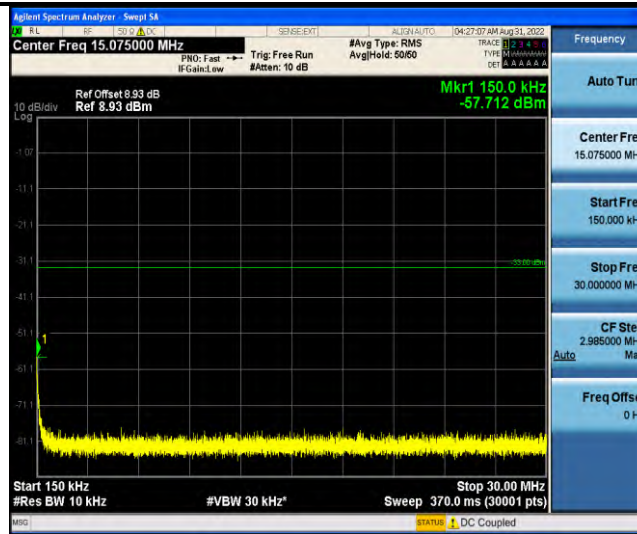

Band25-Stand-Alone-NaN-QPSK-26042-1 @0-3.75kHz-30-1000-30~1000MHz@-39.83dBm--13-PASS

Band25-Stand-Alone-NaN-QPSK-26042-1 @0-3.75kHz-1000-20000-1000~20000MHz@-32.46dBm--13-PASS

Band25-Stand-Alone-NaN-QPSK-26042-1 @47-3.75kHz-0.009-0.15-0.009~0.15MHz@-58dBm--43-PASS