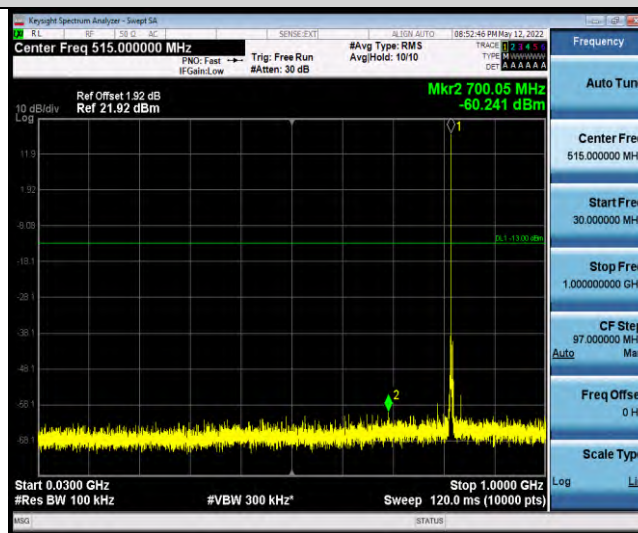

Band26-Stand-Alone-NaN-BPSK-26740-1 @0-15kHz-0.15-30-0.15~30MHz@-78.36dBm--23-PASS

Band26-Stand-Alone-NaN-BPSK-26740-1 @0-15kHz-30-1000-30~1000MHz@-60.24dBm--13-PASS