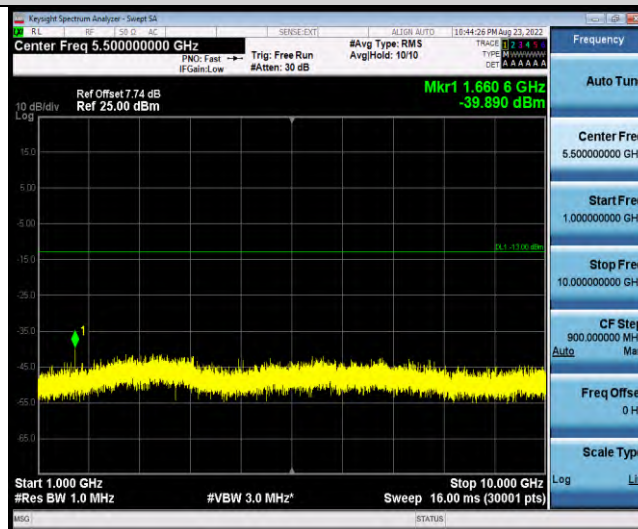

Band19-Stand-Alone-NaN-QPSK-24002-12@0-15kHz-30-1000-30~1000MHz@-55.4dBm--13-PASS

Band19-Stand-Alone-NaN-QPSK-24002-12@0-15kHz-1000-10000-1000~10000MHz@-39.89dBm--13-PASS