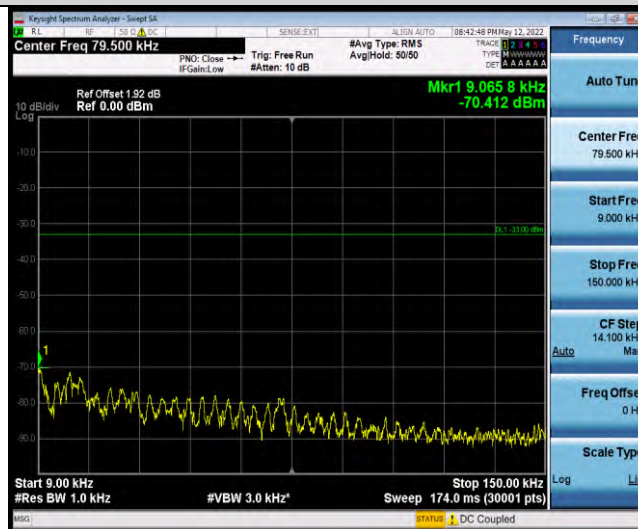

Band26-Stand-Alone-NaN-QPSK-26788-1 @0-3.75kHz-1000-10000-1000~1000MHz@-46.23dBm--13-PASS

Band26-Stand-Alone-NaN-QPSK-26788-1 @47-3.75kHz-0.009-0.15-0.009~0.15MHz@-70.41dBm--33-PASS