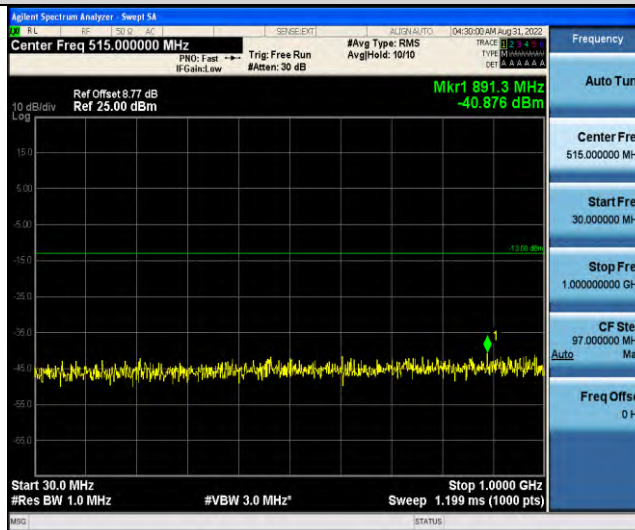

Band25-Stand-Alone-NaN-QPSK-26688-1 @ 47-3.75kHz-0.15-30-0.15~30MHz @ -59.36dBm--33-PASS

Band25-Stand-Alone-NaN-QPSK-26688-1 @ 47-3.75kHz-30-1000-30~1000MHz @ -40.88dBm--13-PASS