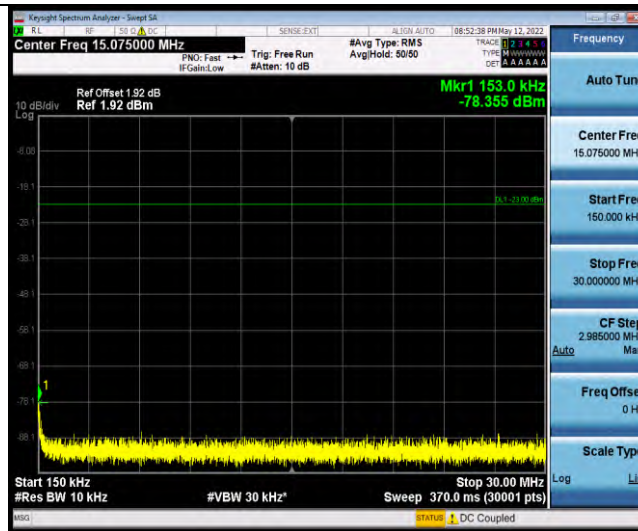

Band26-Stand-Alone-NaN-BPSK-26740-1 @ 0-15kHz-0.009-0.15-0.009~0.15MHz @ -67.27dBm--33-PASS

Band26-Stand-Alone-NaN-BPSK-26740-1 @0-15kHz-0.15-30-0.15~30MHz@-78.36dBm--23-PASS