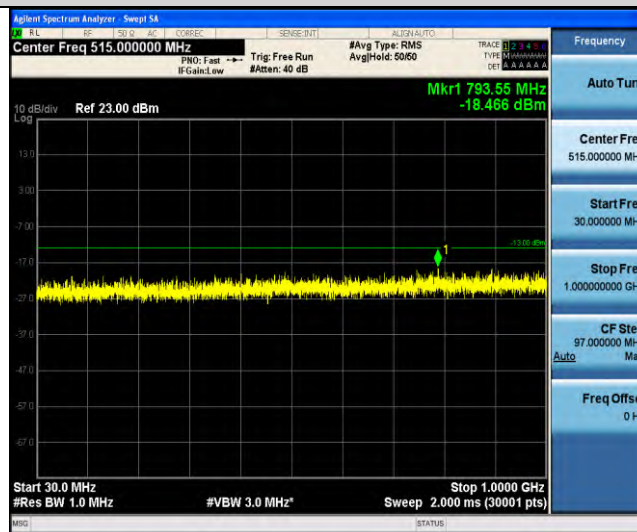

Band25-Stand-Alone-NaN-QPSK-26365-1 @ 47-3.75kHz-0.15-30-0.15~30MHz@ -49.32dBm--33-PASS

Band25-Stand-Alone-NaN-QPSK-26365-1 @ 47-3.75kHz-30-1000-30~1000MHz@ -18.47dBm--13-PASS