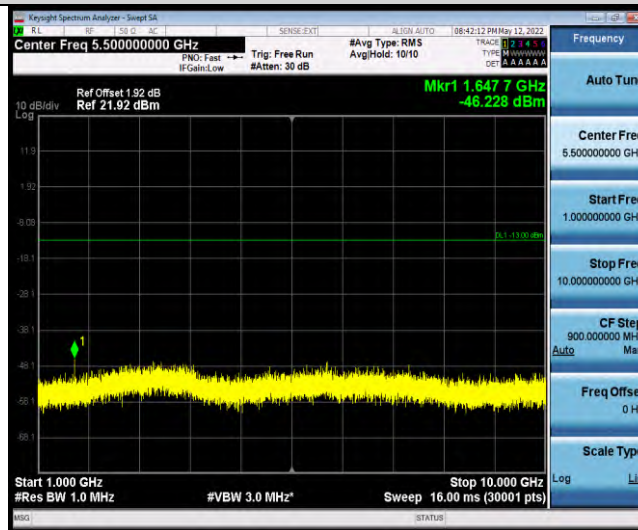

Band26-Stand-Alone-NaN-QPSK-26788-1 @0-3.75kHz-30-1000-30~1000MHz@-60.36dBm--13-PASS

Band26-Stand-Alone-NaN-QPSK-26788-1 @0-3.75kHz-1000-10000-1000~1000MHz@-46.23dBm--13-PASS