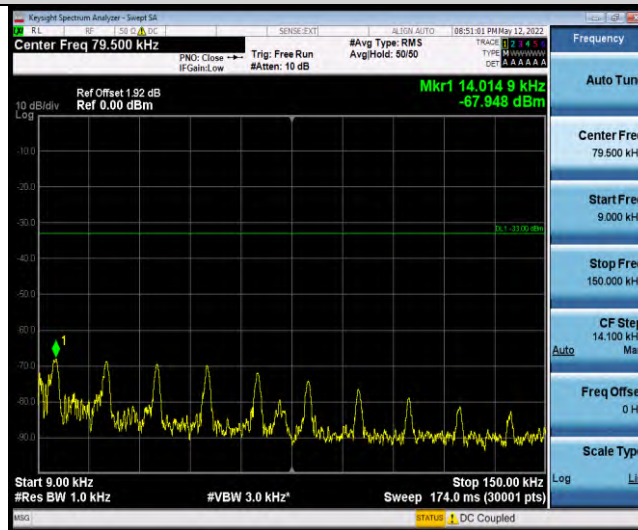

Band26-Stand-Alone-NaN-BPSK-26692-1 @0-15kHz-1000-10000-1000~10000MHz@-46.06dBm--13-PASS

Band26-Stand-Alone-NaN-BPSK-26692-1 @11-15kHz-0.009-0.15-0.009~0.15MHz@-67.95dBm--33-PASS