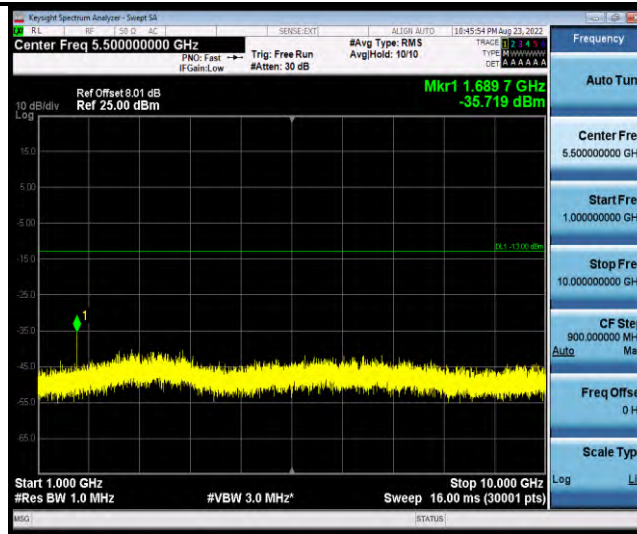

Band19-Stand-Alone-Na-N-QPSK-24148-12@0-15kHz-30-1000-30~1000MHz@-54.17dBm--13-PASS

Band19-Stand-Alone-NaN-QPSK-24148-12@0-15kHz-1000-10000-1000~10000MHz@-35.72dBm--13-PASS