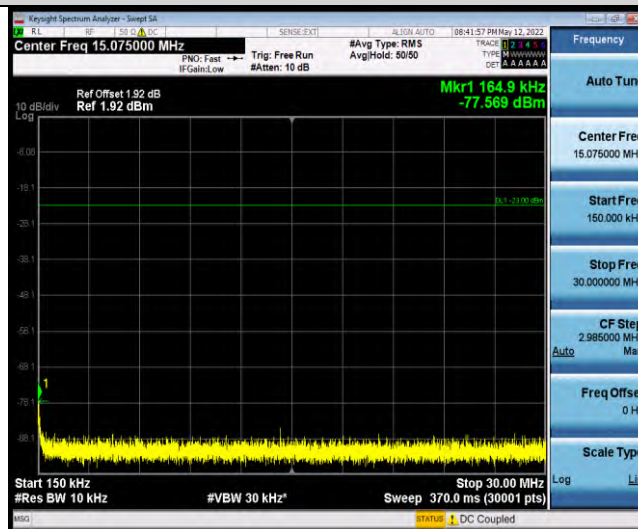

Band26-Stand-Alone-NaN-QPSK-26788-1 @0-3.75kHz-0.009-0.15-0.009~0.15MHz@-70.56dBm--33-PASS

Band26-Stand-Alone-NaN-QPSK-26788-1 @0-3.75kHz-0.15-30-0.15~30MHz@-77.57dBm--23-PASS