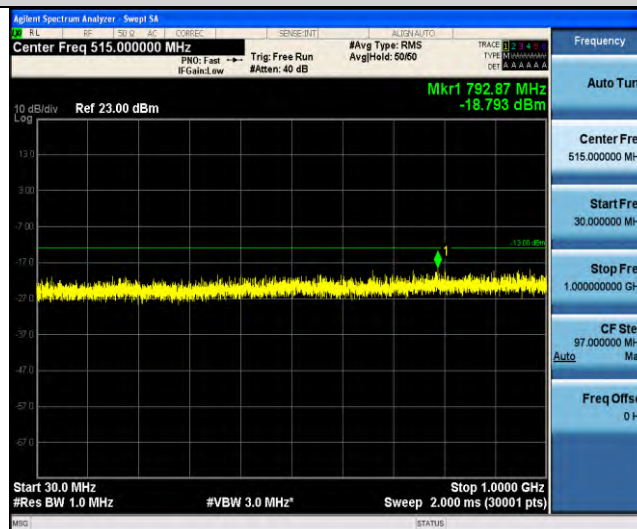

Band25-Stand-Alone-NaN-BPSK-26365-1 @ 11-15kHz-0.15-30-0.15~30MHz @ -50dBm--33-PASS

Band25-Stand-Alone-NaN-BPSK-26365-1 @ 11-15kHz-30-1000-30~1000MHz @ -18.79dBm--13-PASS