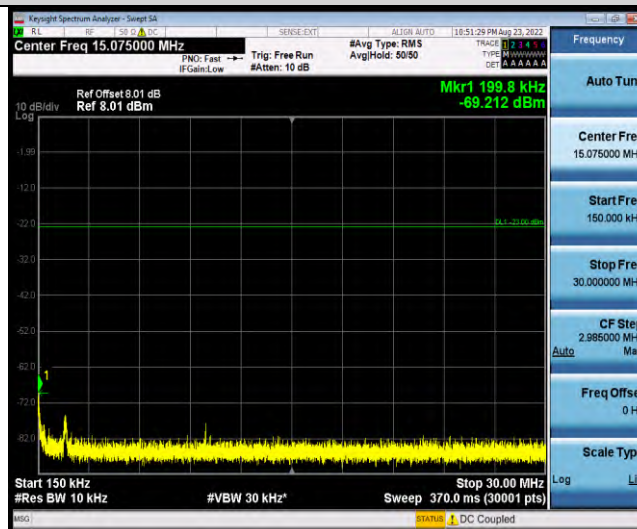

Band19-Stand-Alone-Na-N-BPSK-24148-1 @ 11-15kHz-0.009-0.15-0.009~0.15MHz @ -55.96dBm--33-PASS

Band19-Stand-Alone-Na-N-BPSK-24148-1 @ 11-15kHz-0.15-30-0.15~30MHz @ -69.21dBm--23-PASS