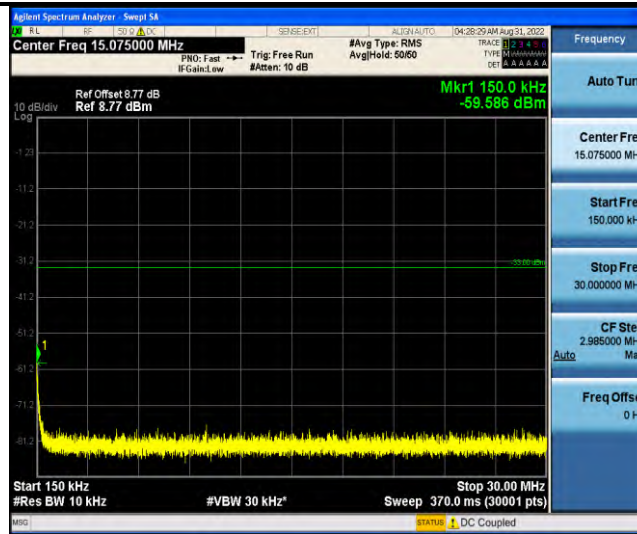

Band25-Stand-Alone-NaN-QPSK-26365-1 @47-3.75kHz-5000-12000-5000~12000MHz@-42.4dBm--13-PASS

Band25-Stand-Alone-NaN-QPSK-26365-1 @47-3.75kHz-12000-26500-12000~26500MHz@-30.78dBm--13-PASS

Band25-Stand-Alone-NaN-QPSK-26688-1 @0-3.75kHz-0.009-0.15-0.009~0.15MHz@-57.7dBm--43-PASS