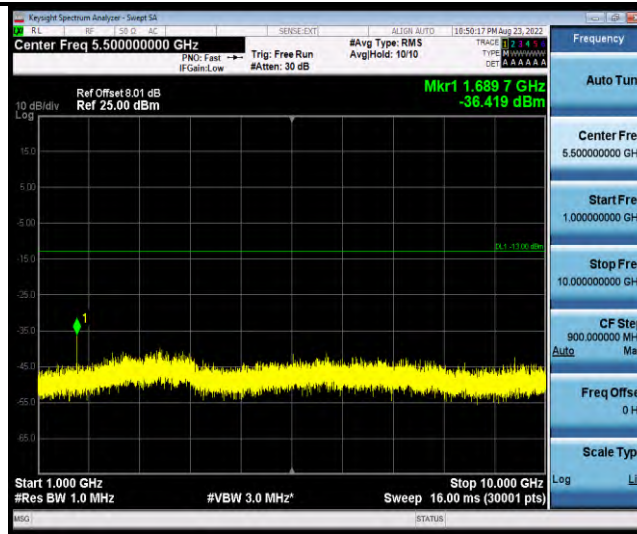

Band19-Stand-Alone-NaN-BPSK-24148-1 @ 0-15kHz-0.009-0.15-0.009~0.15MHz @ -56.13dBm--33-PASS

Band19-Stand-Alone-NaN-BPSK-24148-1 @ 0-15kHz-0.15-30-0.15~30MHz @ -68.56dBm--23-PASS

Band19-Stand-Alone-NaN-BPSK-24148-1 @ 0-15kHz-30-1000-30~1000MHz @ -54.96dBm--13-PASS