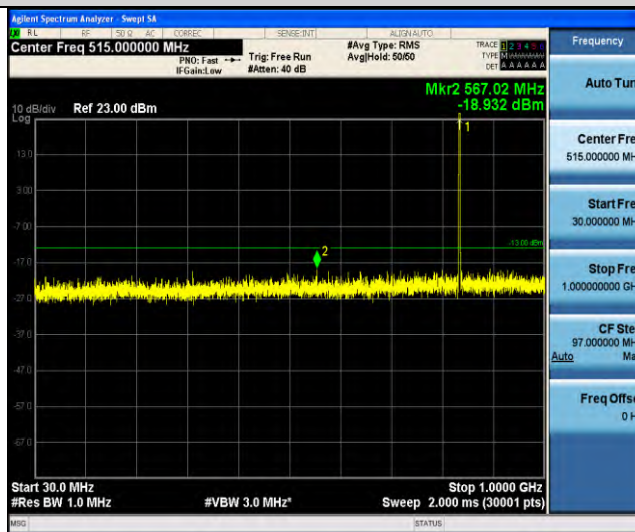

Band19-Stand-Alone-Na-N-BPSK-24075-1 @0-15kHz-0.15-30-0.15~30MHz@-51.36dBm--23-PASS

Band19-Stand-Alone-Na-N-BPSK-24075-1 @0-15kHz-30-1000-30~1000MHz@-18.93dBm--13-PASS