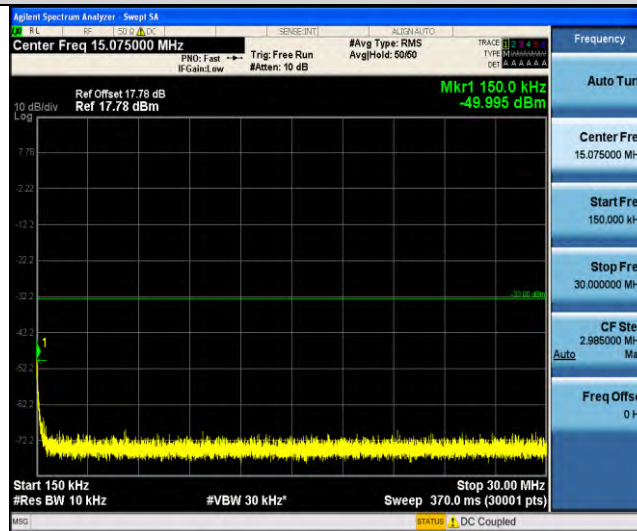

Band25-Stand-Alone-NaN-BPSK-26365-1 @ 11-15kHz-0.009-0.15-0.009~0.15MHz @ -52.54dBm--43-PASS

Band25-Stand-Alone-NaN-BPSK-26365-1 @ 11-15kHz-0.15-30-0.15~30MHz @ -50dBm--33-PASS