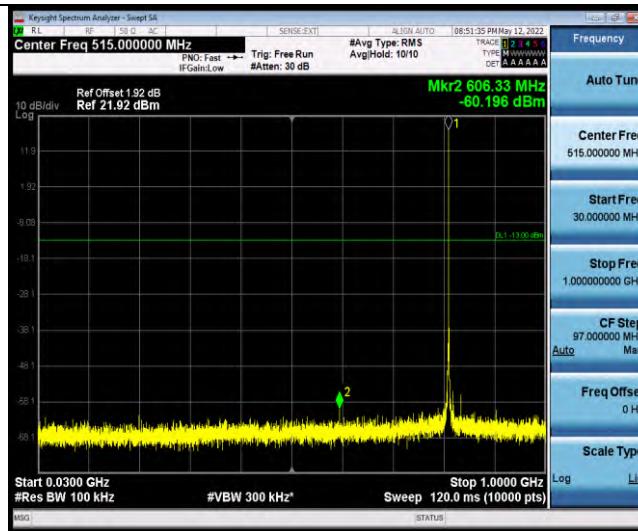

Band26-Stand-Alone-NaN-BPSK-26692-1 @0-15kHz-1000-10000-1000~10000MHz@-46.06dBm--13-PASS

Band26-Stand-Alone-NaN-BPSK-26692-1 @11-15kHz-0.009-0.15-0.009~0.15MHz@-67.95dBm--33-PASS

Band26-Stand-Alone-NaN-BPSK-26692-1 @11-15kHz-0.15-30-0.15~30MHz@-79.27dBm--23-PASS