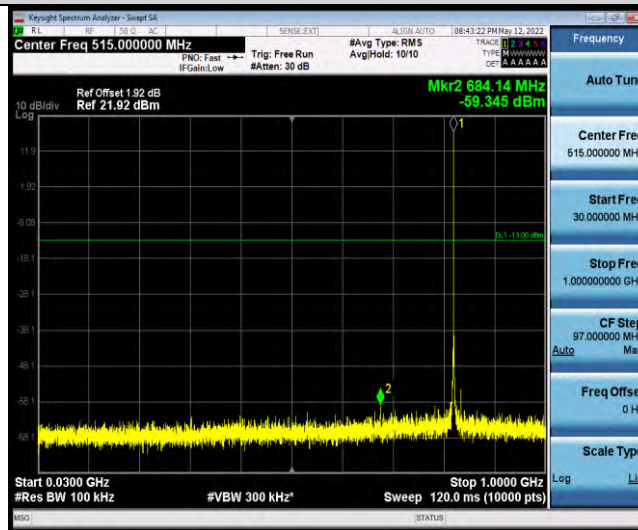

Band26-Stand-Alone-NaN-QPSK-26788-1 @47-3.75kHz-0.15-30-0.15~30MHz@-78.18dBm--23-PASS

Band26-Stand-Alone-NaN-QPSK-26788-1 @47-3.75kHz-30-1000-30~1000MHz@-59.35dBm--13-PASS