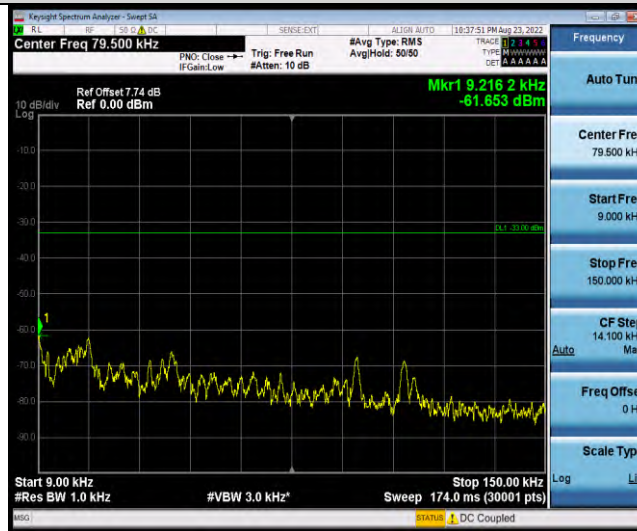

Band19-Stand-Alone-NaN-QPSK-24148-12@0-15kHz-1000-10000-1000~10000MHz@-35.72dBm--13-PASS

Band19-Stand-Alone-NaN-QPSK-24002-1@0-3.75kHz-0.009-0.15-0.009~0.15MHz@-61.65dBm--33-PASS