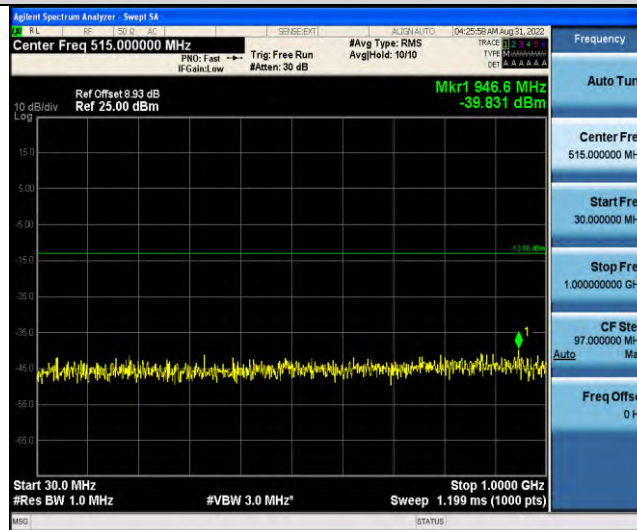

Band25-Stand-Alone-Na-N-QPSK-26042-1 @0-3.75kHz-0.15-30-0.15~30MHz@-56.05dBm--33-PASS

Band25-Stand-Alone-Na-N-QPSK-26042-1 @0-3.75kHz-30-1000-30~1000MHz@-39.83dBm--13-PASS