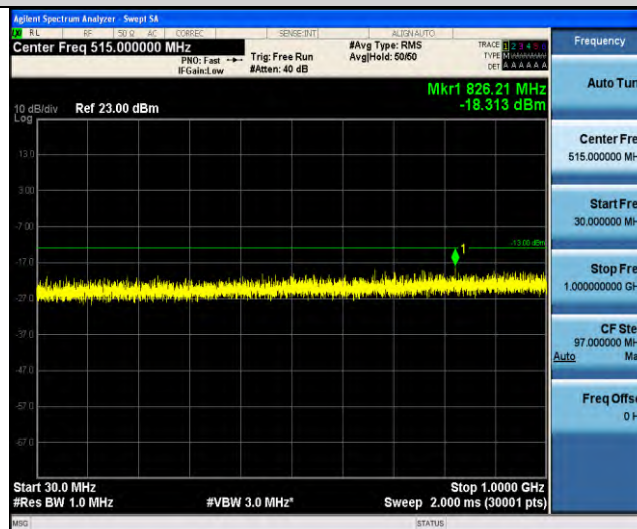

Band25-Stand-Alone-NaN-QPSK-26365-1 @0-3.75kHz-0.15-30-0.15~30MHz@-50.44dBm--33-PASS

Band25-Stand-Alone-NaN-QPSK-26365-1 @0-3.75kHz-30-1000-30~1000MHz@-18.31dBm--13-PASS