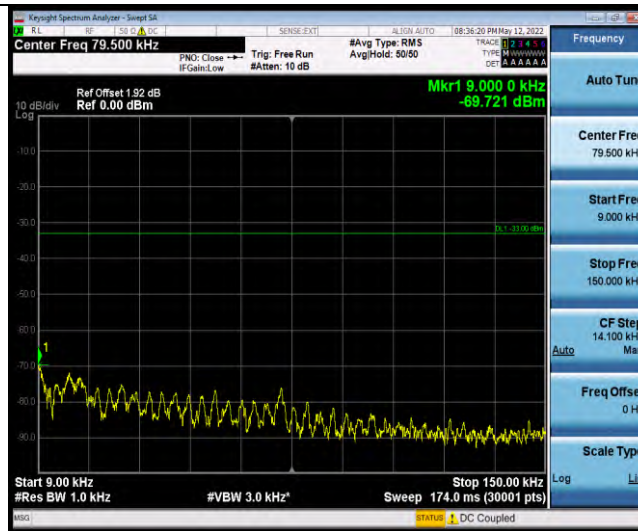

Band25-Stand-Alone-NaN-QPSK-26365-1 @ 47-3.75kHz-12000-26500-12000~26500MHz @ -30.78dBm--13-PASS

Band26-Stand-Alone-NaN-QPSK-26692-1 @0-3.75kHz-0.009-0.15-0.009~0.15MHz@-69.72dBm--33-PASS