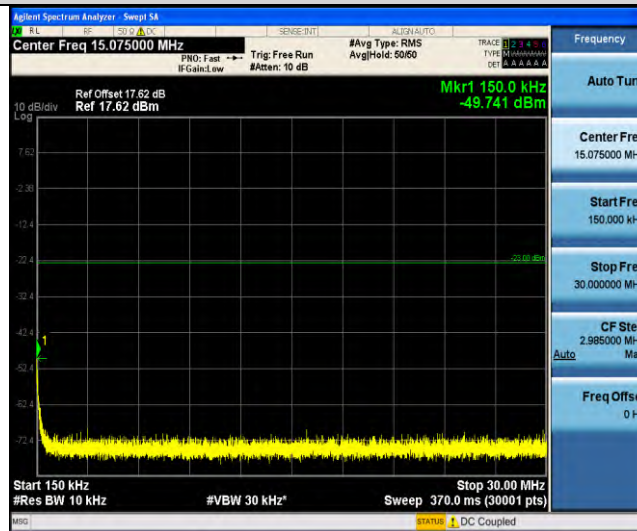

Band19-Stand-Alone-NaN-BPSK-24075-1 @ 11-15kHz-0.009-0.15-0.009~0.15MHz@-51.81dBm--33-PASS

Band19-Stand-Alone-NaN-BPSK-24075-1 @ 11-15kHz-0.15-30-0.15~30MHz@-49.74dBm--23-PASS