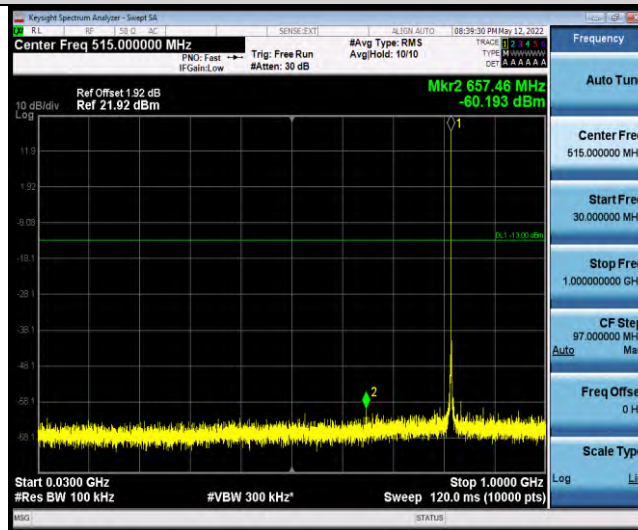

Band26-Stand-Alone-NaN-QPSK-26740-1 @0-3.75kHz-0.15-30-0.15~30MHz@-78.48dBm--23-PASS

Band26-Stand-Alone-NaN-QPSK-26740-1 @0-3.75kHz-30-1000-30~1000MHz@-60.19dBm--13-PASS