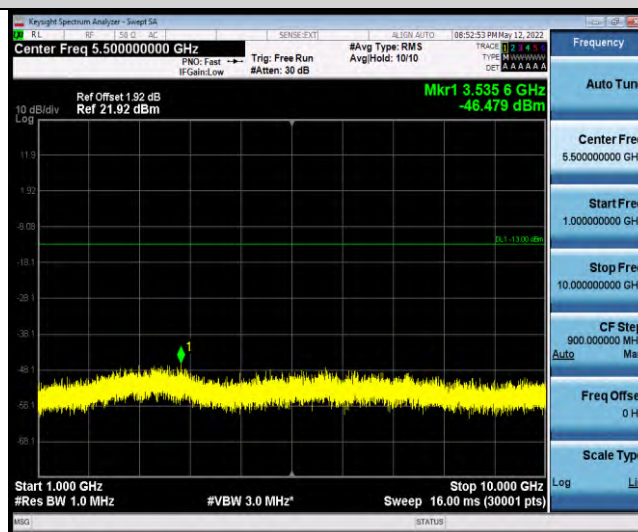

Band26-Stand-Alone-NaN-BPSK-26740-1 @0-15kHz-30-1000-30~1000MHz@-60.24dBm--13-PASS

Band26-Stand-Alone-NaN-BPSK-26740-1 @0-15kHz-1000-10000-1000~10000MHz@-46.48dBm--13-PASS