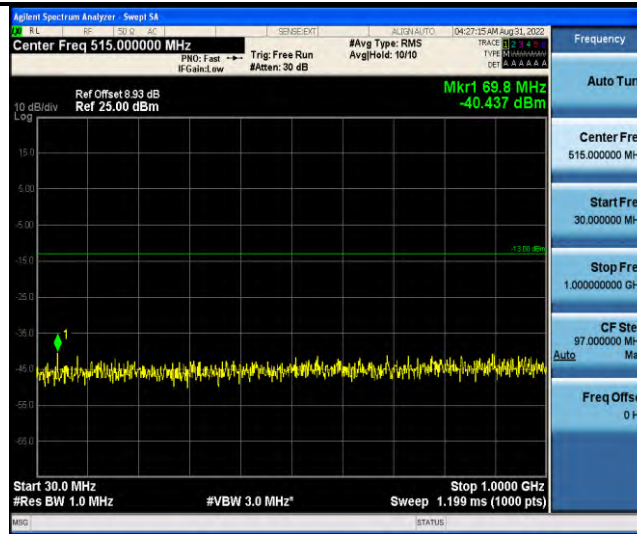

Band25-Stand-Alone-Na-N-QPSK-26042-1 @ 47-3.75kHz-0.15-30-0.15~30MHz @ -57.71dBm--33-PASS

Band25-Stand-Alone-NaN-QPSK-26042-1 @ 47-3.75kHz-30-1000-30~1000MHz @ -40.44dBm--13-PASS