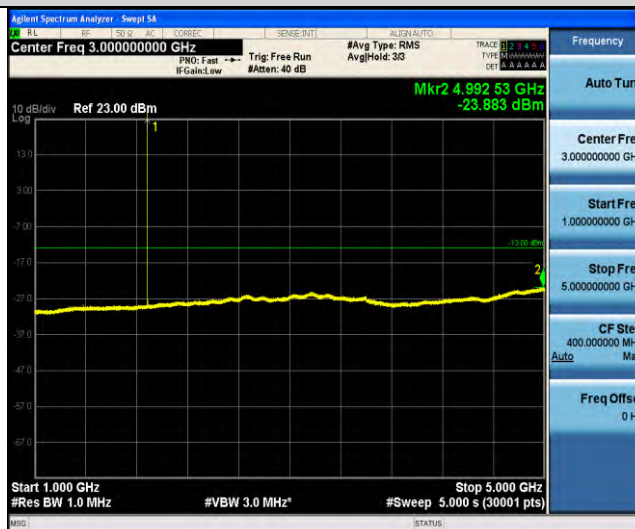

Band25-Stand-Alone-NaN-QPSK-26365-1 @0-3.75kHz-30-1000-30~1000MHz@-18.31dBm--13-PASS

Band25-Stand-Alone-NaN-QPSK-26365-1 @0-3.75kHz-1000-5000-1000~5000MHz@-23.88dBm--13-PASS