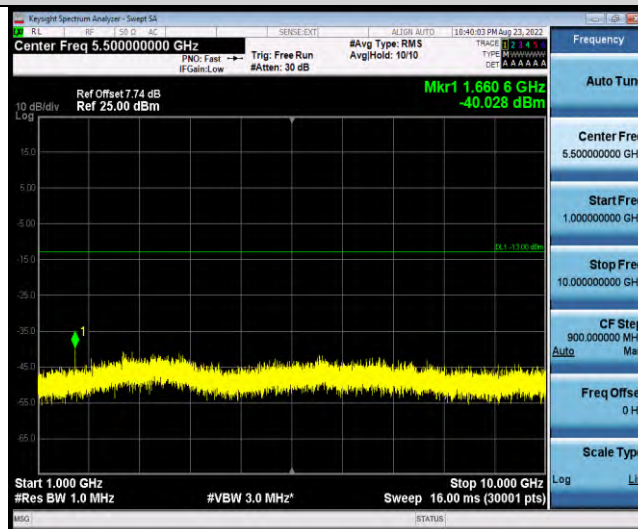

Band19-Stand-Alone-NaN-QPSK-24002-1 @ 47-3.75kHz-30-1000-30~1000MHz @ -54.8dBm--13-PASS

Band19-Stand-Alone-NaN-QPSK-24002-1 @ 47-3.75kHz-1000-10000-1000~10000MHz @ -40.03dBm--13-PASS