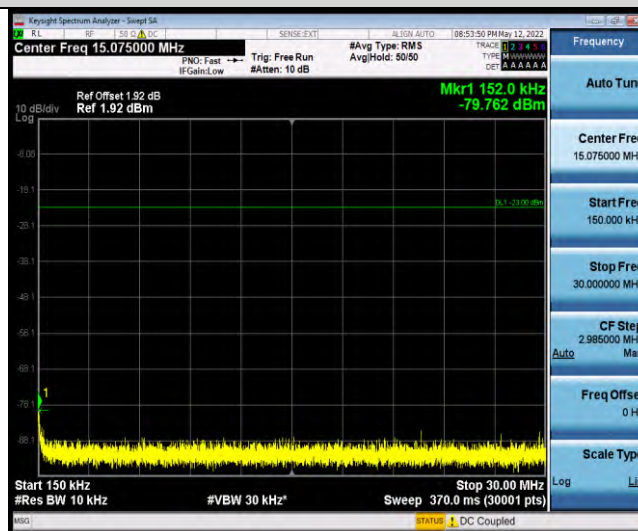

Band26-Stand-Alone-NaN-BPSK-26740-1 @ 11-15kHz-0.009-0.15-0.009~0.15MHz @ -67.89dBm--33-PASS

Band26-Stand-Alone-NaN-BPSK-26740-1 @ 11-15kHz-0.15-30-0.15~30MHz @ -79.76dBm--23-PASS