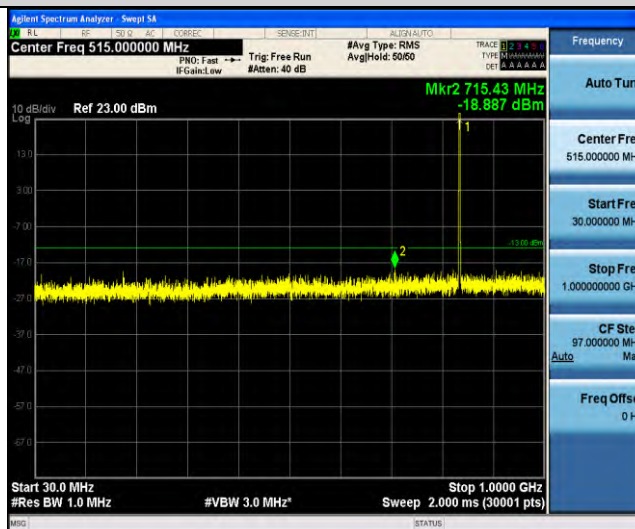

Band19-Stand-Alone-Na-N-QPSK-24075-1 @ 47-3.75kHz-0.15-30-0.15~30MHz @ -50.9dBm--23-PASS

Band19-Stand-Alone-Na-N-QPSK-24075-1 @ 47-3.75kHz-30-1000-30~1000MHz @ -18.89dBm--13-PASS