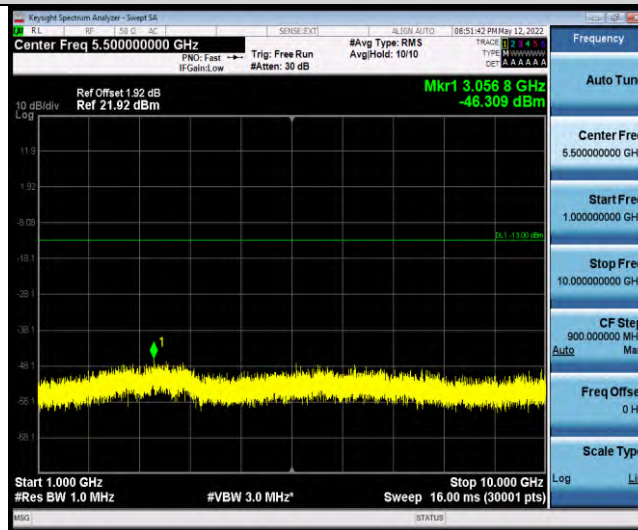

Band26-Stand-Alone-NaN-BPSK-26692-1 @ 11-15kHz-30-1000-30~1000MHz @ -60.2dBm--13-PASS

Band26-Stand-Alone-NaN-BPSK-26692-1 @ 11-15kHz-1000-10000-1000~10000MHz @ -46.31dBm--13-PASS