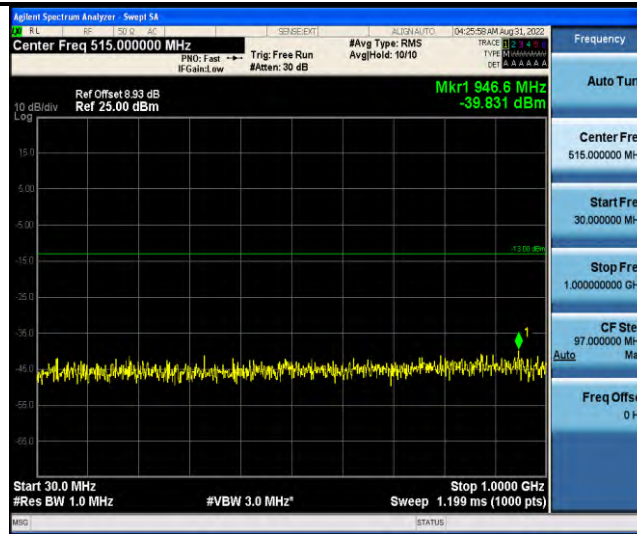

Band25-Stand-Alone-Na-N-QPSK-26042-1@0-3.75kHz-0.15-30-0.15~30MHz@-56.05dBm--33-PASS

Band25-Stand-Alone-NaN-QPSK-26042-1 @0-3.75kHz-30-1000-30~1000MHz@-39.83dBm--13-PASS