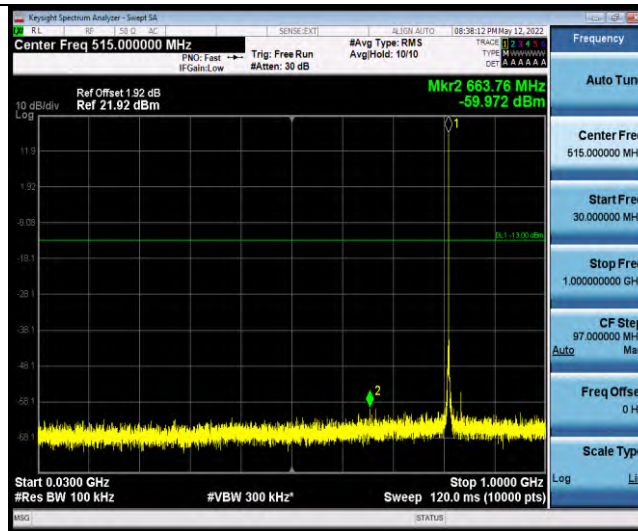

Band26-Stand-Alone-Na-N-QPSK-26692-1 @47-3.75kHz-0.15-30-0.15~30MHz@-78.76dBm--23-PASS

Band26-Stand-Alone-NaN-QPSK-26692-1 @47-3.75kHz-30-1000-30~1000MHz@-59.97dBm--13-PASS