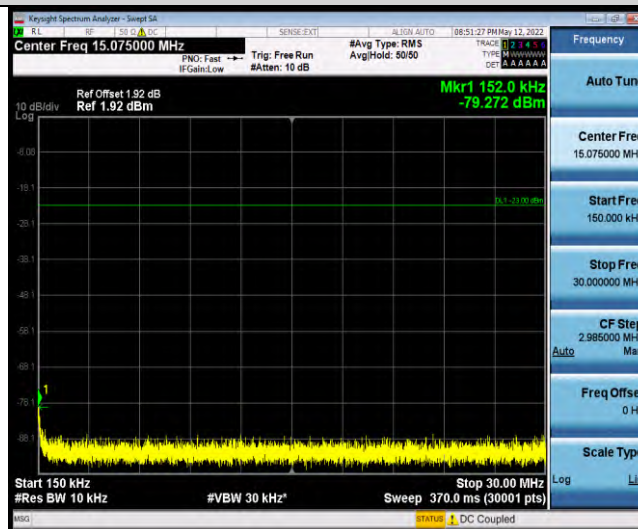

Band26-Stand-Alone-NaN-BPSK-26692-1 @11-15kHz-0.009-0.15-0.009~0.15MHz@-67.95dBm--33-PASS

Band26-Stand-Alone-NaN-BPSK-26692-1 @11-15kHz-0.15-30-0.15~30MHz@-79.27dBm--23-PASS