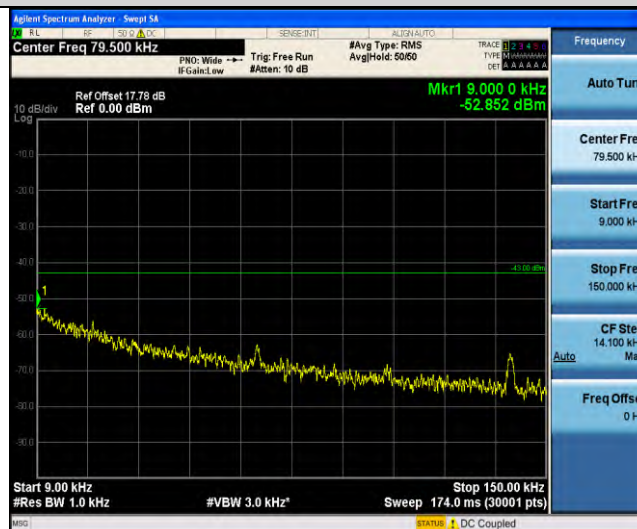

Band25-Stand-Alone-NaN-QPSK-26042-1 @ 47-3.75kHz-1000-20000-1000~20000MHz @ -31.33dBm--13-PASS

Band25-Stand-Alone-NaN-QPSK-26365-1 @ 0-3.75kHz-0.009-0.15-0.009~0.15MHz @ -52.85dBm--43-PASS