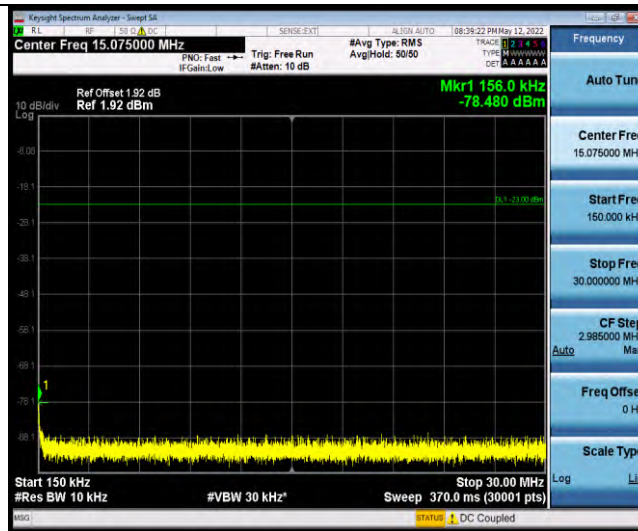

Band26-Stand-Alone-NaN-QPSK-26740-1 @0-3.75kHz-0.009-0.15-0.009~0.15MHz@-70.74dBm--33-PASS

Band26-Stand-Alone-NaN-QPSK-26740-1 @0-3.75kHz-0.15-30-0.15~30MHz@-78.48dBm--23-PASS