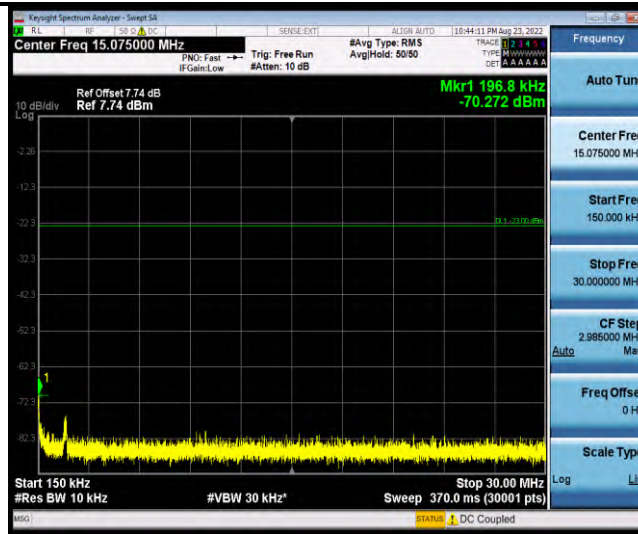

Band19-Stand-Alone-NaN-BPSK-24148-1 @ 11-15kHz-30-1000-30~1000MHz @ -53.9dBm--13-PASS

Band19-Stand-Alone-NaN-BPSK-24148-1 @ 11-15kHz-1000-10000-1000~10000MHz @ -36.85dBm--13-PASS

Band19-Stand-Alone-NaN-QPSK-24002-12 @ 0-15kHz-0.009-0.15-0.009~0.15MHz @ -58.43dBm--33-PASS