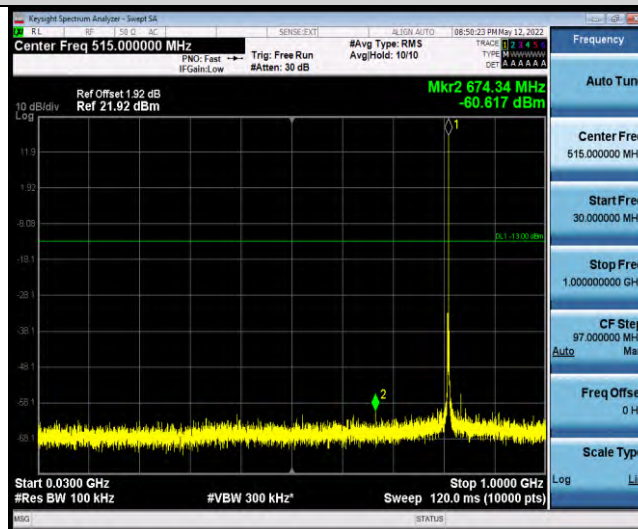

Band26-Stand-Alone-NaN-BPSK-26692-1 @0-15kHz-0.15-30-0.15~30MHz@-78.64dBm--23-PASS

Band26-Stand-Alone-NaN-BPSK-26692-1 @0-15kHz-30-1000-30~1000MHz@-60.62dBm--13-PASS