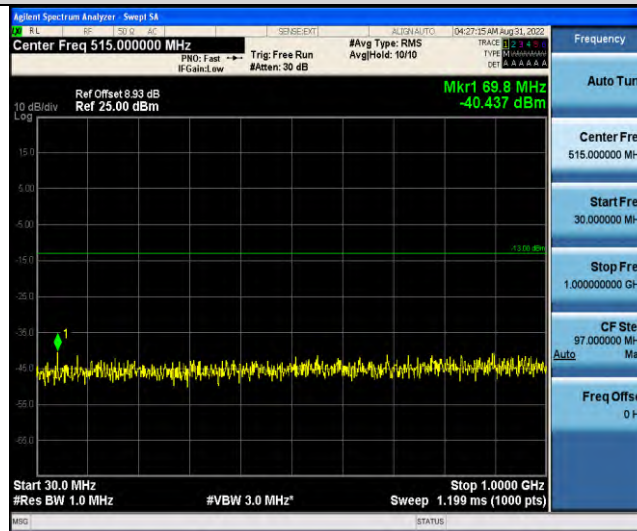

Band25-Stand-Alone-NaN-QPSK-26042-1 @ 47-3.75kHz-0.15-30-0.15~30MHz @ -57.71dBm--33-PASS

Band25-Stand-Alone-NaN-QPSK-26042-1 @ 47-3.75kHz-30-1000-30~1000MHz @ -40.44dBm--13-PASS