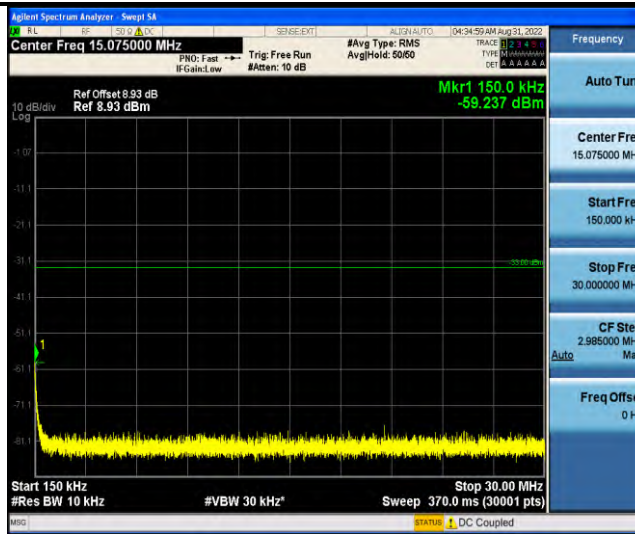

Band25-Stand-Alone-NaN-BPSK-26042-1 @ 11-15kHz-0.009-0.15-0.009~0.15MHz @ -60.07dBm--43-PASS

Band25-Stand-Alone-NaN-BPSK-26042-1 @ 11-15kHz-0.15-30-0.15~30MHz @ -59.24dBm--33-PASS