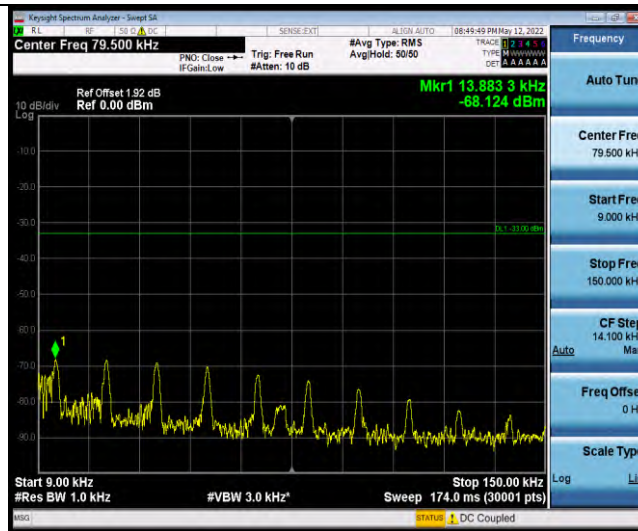

Band26-Stand-Alone-NaN-QPSK-26788-1 @47-3.75kHz-1000-10000-1000~10000MHz@-46.4dBm--13-PASS

Band26-Stand-Alone-NaN-BPSK-26692-1 @0-15kHz-0.009-0.15-0.009~0.15MHz@-68.12dBm--33-PASS