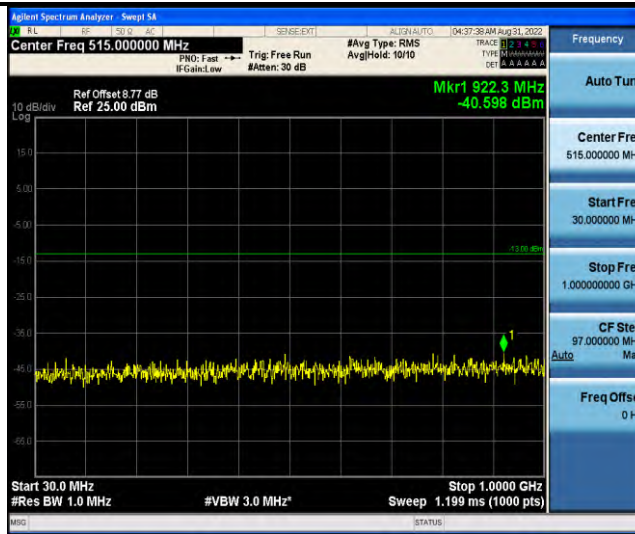

Band25-Stand-Alone-Na-N-BPSK-26688-1 @ 11-15kHz-0.15-30-0.15~30MHz @ -58.96dBm--33-PASS

Band25-Stand-Alone-NaN-BPSK-26688-1 @ 11-15kHz-30-1000-30~1000MHz @ -40.6dBm--13-PASS