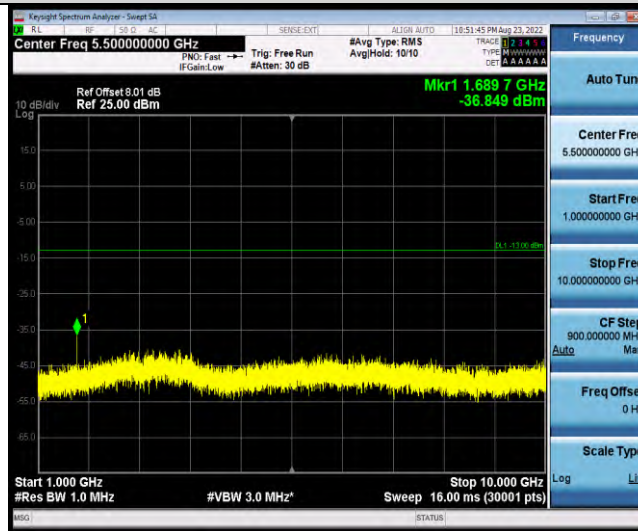

Band19-Stand-Alone-NaN-BPSK-24148-1 @ 11-15kHz-30-1000-30~1000MHz @ -53.9dBm--13-PASS

Band19-Stand-Alone-NaN-BPSK-24148-1 @ 11-15kHz-1000-10000-1000~10000MHz @ -36.85dBm--13-PASS