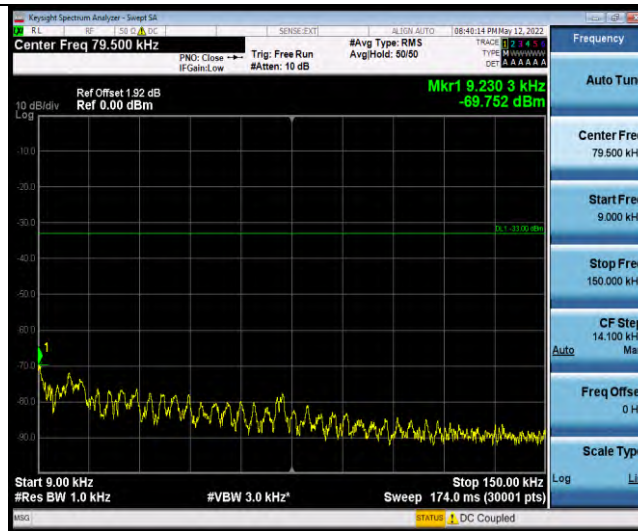

Band26-Stand-Alone-NaN-QPSK-26740-1 @0-3.75kHz-0.15-30-0.15~30MHz@-78.48dBm--23-PASS

Band26-Stand-Alone-NaN-QPSK-26740-1 @0-3.75kHz-30-1000-30~1000MHz@-60.19dBm--13-PASS

Band26-Stand-Alone-NaN-QPSK-26740-1 @0-3.75kHz-1000-10000-1000~10000MHz@-45.3dBm--13-PASS