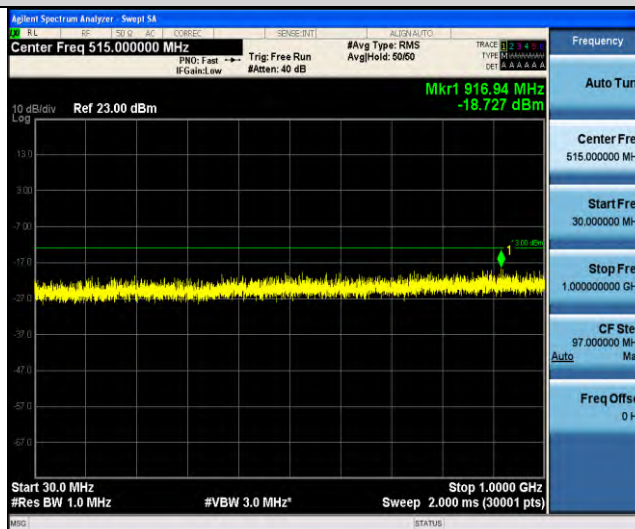

Band25-Stand-Alone-NaN-BPSK-26365-1 @0-15kHz-0.15-30-0.15~30MHz@-50.23dBm--33-PASS

Band25-Stand-Alone-NaN-BPSK-26365-1 @0-15kHz-30-1000-30~1000MHz@-18.73dBm--13-PASS