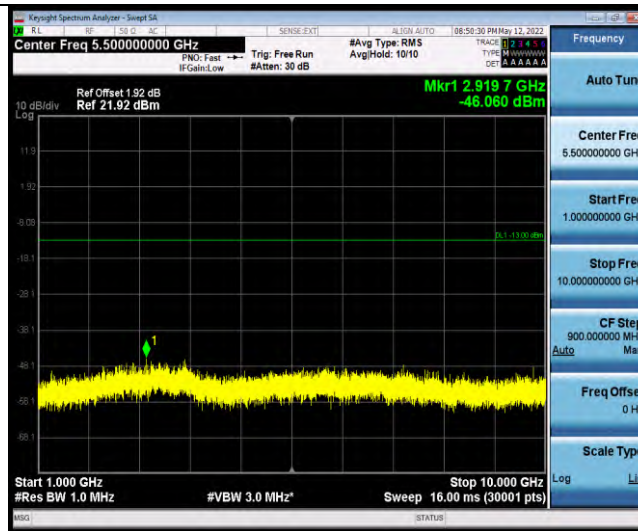

Band26-Stand-Alone-NaN-BPSK-26692-1 @0-15kHz-30-1000-30~1000MHz@-60.62dBm--13-PASS

Band26-Stand-Alone-NaN-BPSK-26692-1 @0-15kHz-1000-10000-1000~10000MHz@-46.06dBm--13-PASS