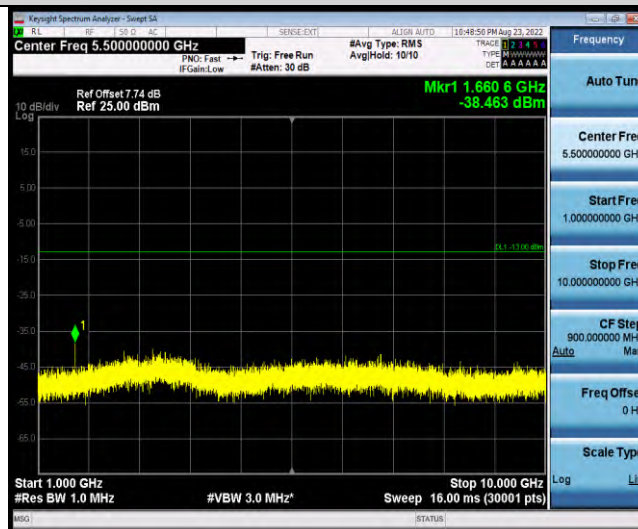

Band19-Stand-Alone-NaN-BPSK-24002-1 @ 11-15kHz-0.15-30-0.15~30MHz @ -68.76dBm--23-PASS

Band19-Stand-Alone-NaN-BPSK-24002-1 @ 11-15kHz-30-1000-30~1000MHz @ -54.69dBm--13-PASS

Band19-Stand-Alone-NaN-BPSK-24002-1 @ 11-15kHz-1000-10000-1000~10000MHz @ -38.46dBm--13-PASS