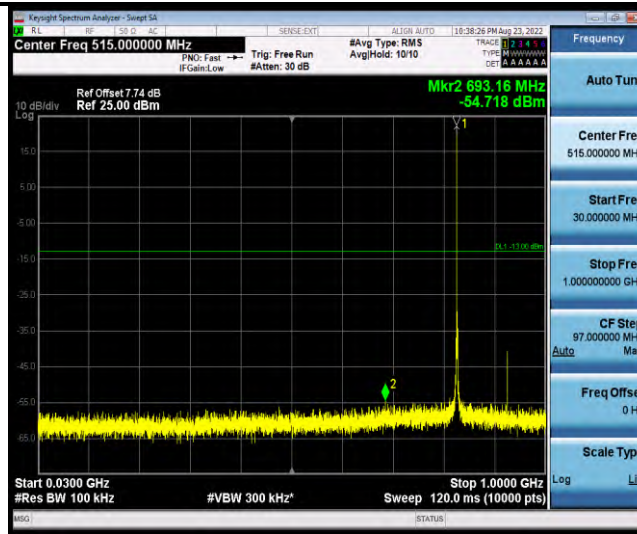

Band19-Stand-Alone-NaN-QPSK-24002-1@0-3.75kHz-0.15-30-0.15~30MHz@-70.69dBm--23-PASS

Band19-Stand-Alone-NaN-QPSK-24002-1 @0-3.75kHz-30-1000-30~1000MHz@-54.72dBm--13-PASS