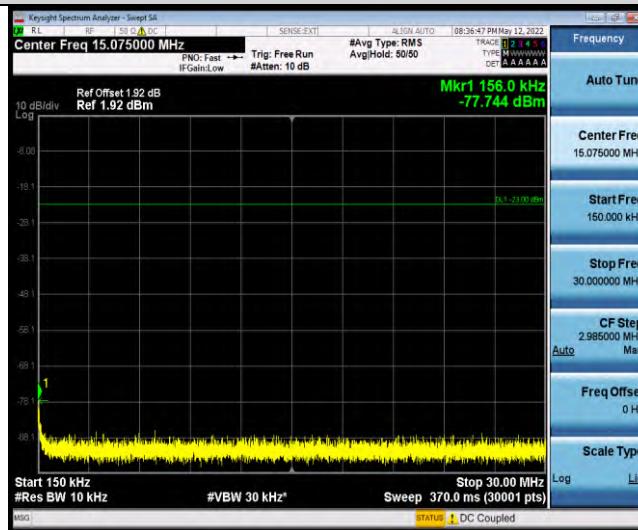

Band26-Stand-Alone-NaN-QPSK-26692-1 @0-3.75kHz-0.009-0.15-0.009~0.15MHz@-69.72dBm--33-PASS

Band26-Stand-Alone-NaN-QPSK-26692-1 @0-3.75kHz-0.15-30-0.15~30MHz@-77.74dBm--23-PASS