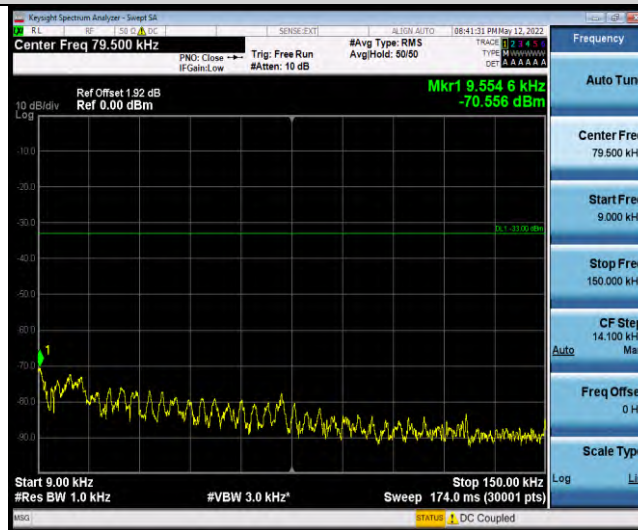

Band26-Stand-Alone-NaN-QPSK-26740-1 @47-3.75kHz-1000-10000-1000~10000MHz@-46.47dBm--13-PASS

Band26-Stand-Alone-NaN-QPSK-26788-1 @0-3.75kHz-0.009-0.15-0.009~0.15MHz@-70.56dBm--33-PASS