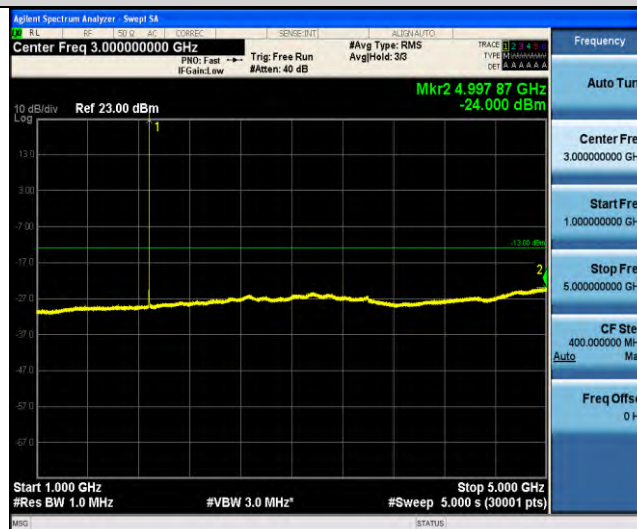

Band25-Stand-Alone-NaN-QPSK-26365-1 @ 47-3.75kHz-30-1000-30~1000MHz @ -18.47dBm--13-PASS

Band25-Stand-Alone-NaN-QPSK-26365-1 @ 47-3.75kHz-1000-5000-1000~5000MHz @ -24dBm--13-PASS