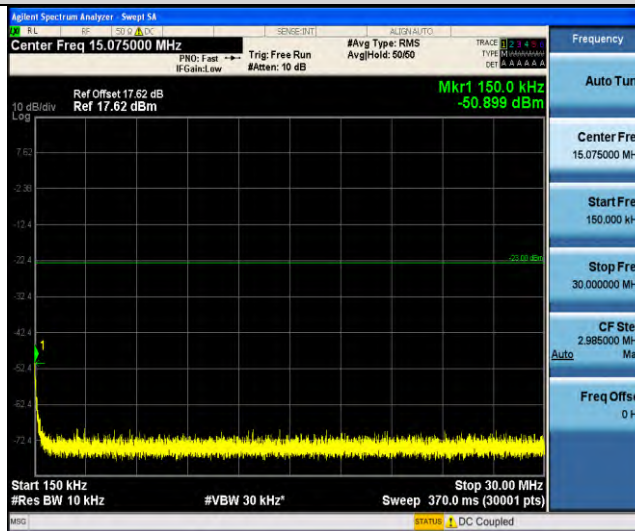

Band19-Stand-Alone-Na-N-QPSK-24075-1 @ 47-3.75kHz-0.009-0.15-0.009~0.15MHz @ -52.35dBm--33-PASS

Band19-Stand-Alone-Na-N-QPSK-24075-1 @ 47-3.75kHz-0.15-30-0.15~30MHz @ -50.9dBm--23-PASS