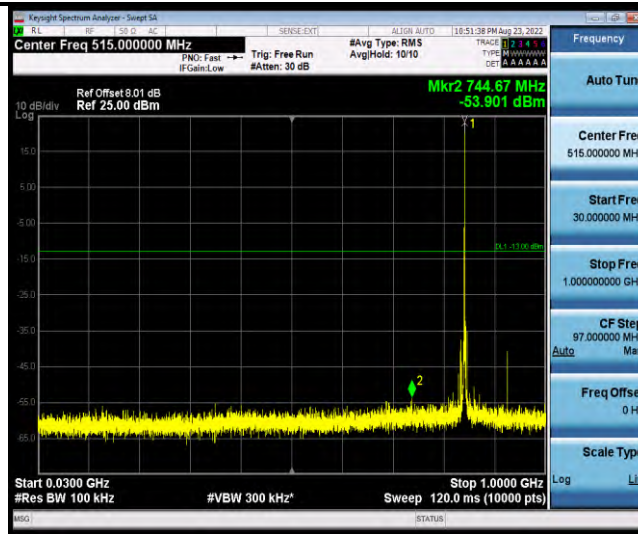

Band19-Stand-Alone-Na-N-BPSK-24148-1 @ 11-15kHz-0.15-30-0.15~30MHz @ -69.21dBm--23-PASS

Band19-Stand-Alone-NaN-BPSK-24148-1 @ 11-15kHz-30-1000-30~1000MHz @ -53.9dBm--13-PASS