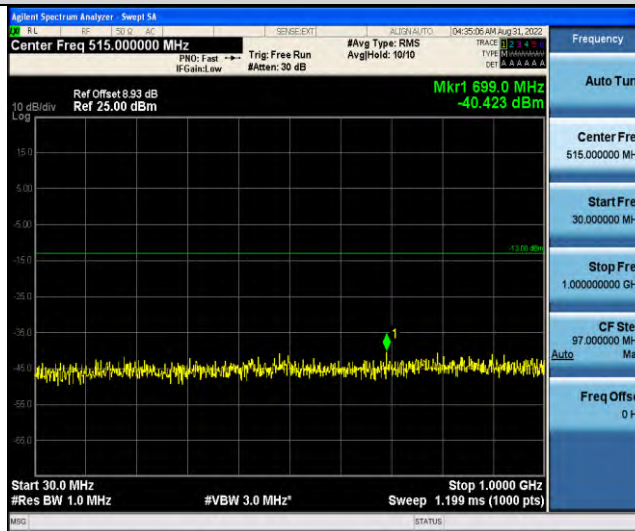

Band25-Stand-Alone-NaN-BPSK-26042-1 @ 11-15kHz-0.15-30-0.15~30MHz @ -59.24dBm--33-PASS

Band25-Stand-Alone-NaN-BPSK-26042-1 @ 11-15kHz-30-1000-30~1000MHz @ -40.42dBm--13-PASS