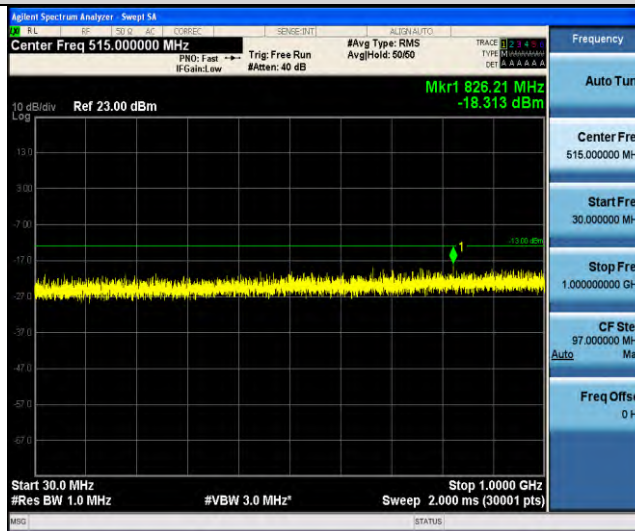

Band25-Stand-Alone-NaN-QPSK-26365-1 @0-3.75kHz-0.15-30-0.15~30MHz@-50.44dBm--33-PASS

Band25-Stand-Alone-NaN-QPSK-26365-1 @0-3.75kHz-30-1000-30~1000MHz@-18.31dBm--13-PASS