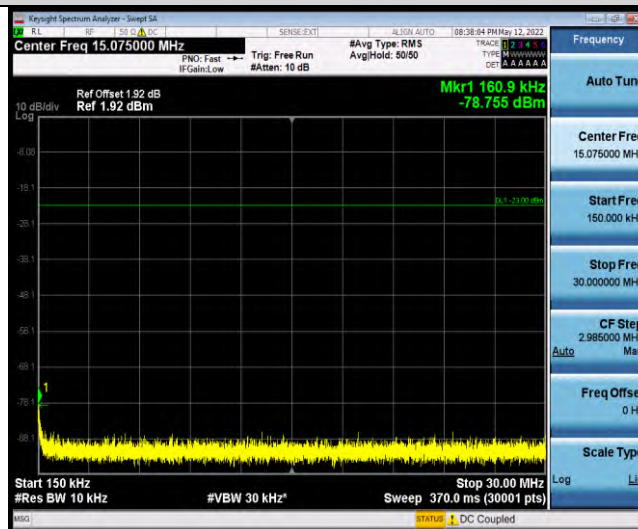

Band26-Stand-Alone-Na-N-QPSK-26692-1 @47-3.75kHz-0.009-0.15-0.009~0.15MHz@-69.81dBm--33-PASS

Band26-Stand-Alone-Na-N-QPSK-26692-1 @47-3.75kHz-0.15-30-0.15~30MHz@-78.76dBm--23-PASS