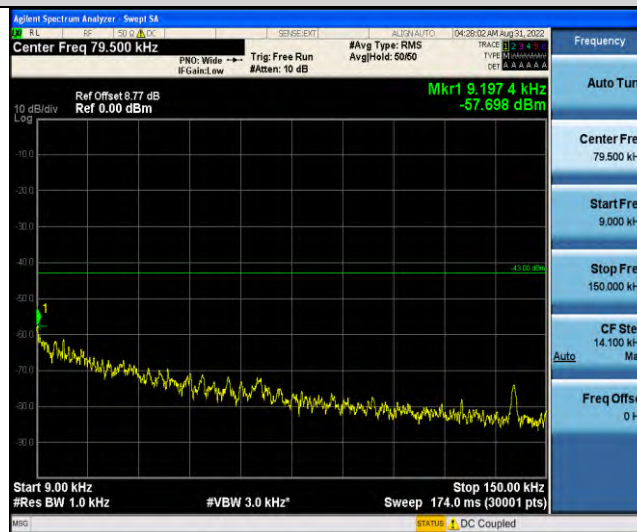

Band25-Stand-Alone-NaN-QPSK-26365-1 @47-3.75kHz-12000-26500-12000~26500MHz@-30.78dBm--13-PASS

Band25-Stand-Alone-NaN-QPSK-26688-1 @0-3.75kHz-0.009-0.15-0.009~0.15MHz@-57.7dBm--43-PASS