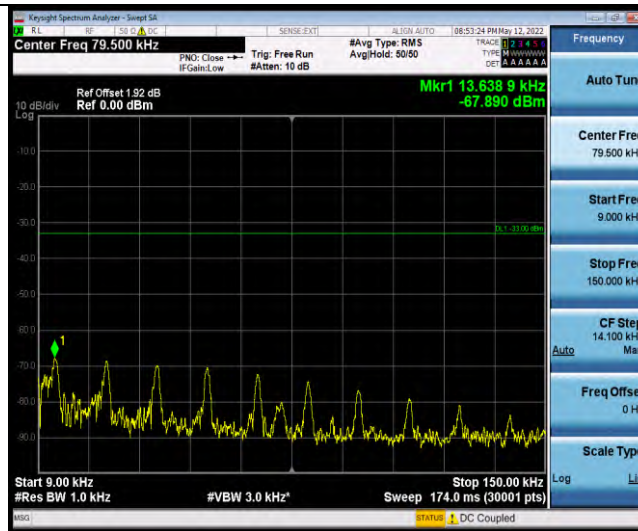

Band26-Stand-Alone-NaN-BPSK-26740-1 @0-15kHz-1000-10000-1000~10000MHz@-46.48dBm--13-PASS

Band26-Stand-Alone-NaN-BPSK-26740-1 @ 11-15kHz-0.009-0.15-0.009~0.15MHz @ -67.89dBm--33-PASS