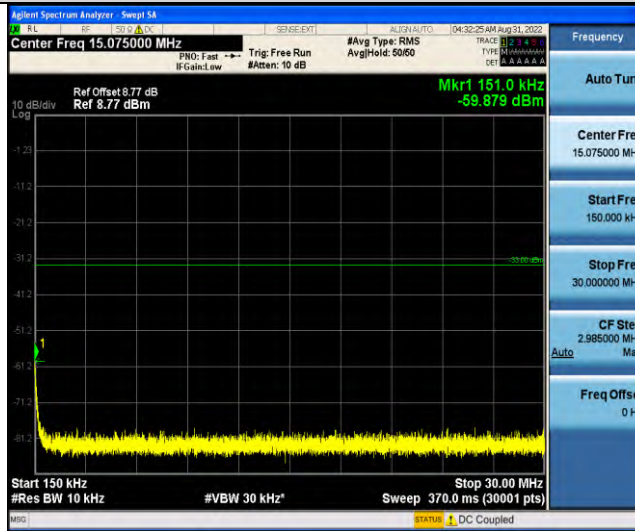

Band25-Stand-Alone-Na-N-QPSK-26688-12@0-15kHz-0.009-0.15-0.009~0.15MHz@-60.22dBm--43-PASS

Band25-Stand-Alone-Na-N-QPSK-26688-12@0-15kHz-0.15-30-0.15~30MHz@-59.88dBm--33-PASS