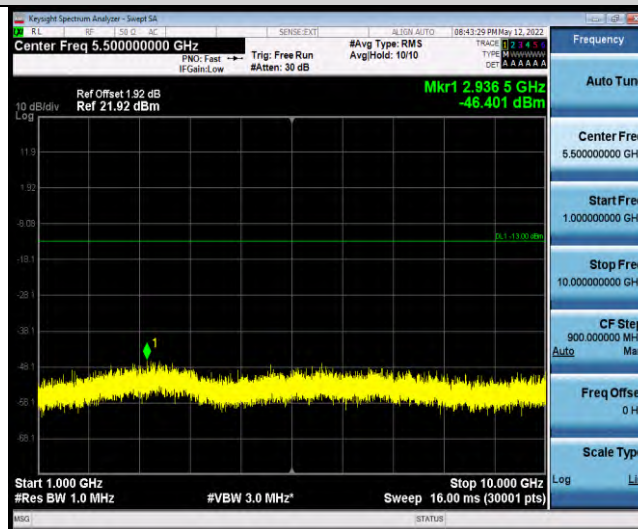

Band26-Stand-Alone-NaN-QPSK-26788-1 @47-3.75kHz-30-1000-30~1000MHz@-59.35dBm--13-PASS

Band26-Stand-Alone-NaN-QPSK-26788-1 @47-3.75kHz-1000-10000-1000~10000MHz@-46.4dBm--13-PASS