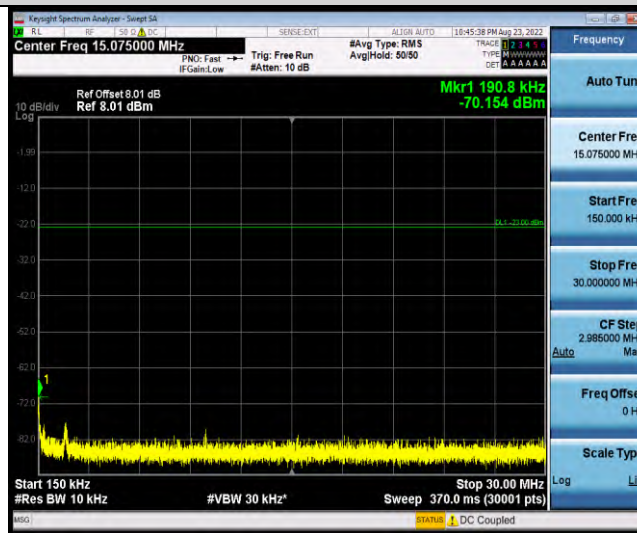

Band19-Stand-Alone-Na-N-QPSK-24148-12@0-15kHz-0.009-0.15-0.009~0.15MHz@-58.94dBm--33-PASS

Band19-Stand-Alone-Na-N-QPSK-24148-12@0-15kHz-0.15-30-0.15~30MHz@-70.15dBm--23-PASS