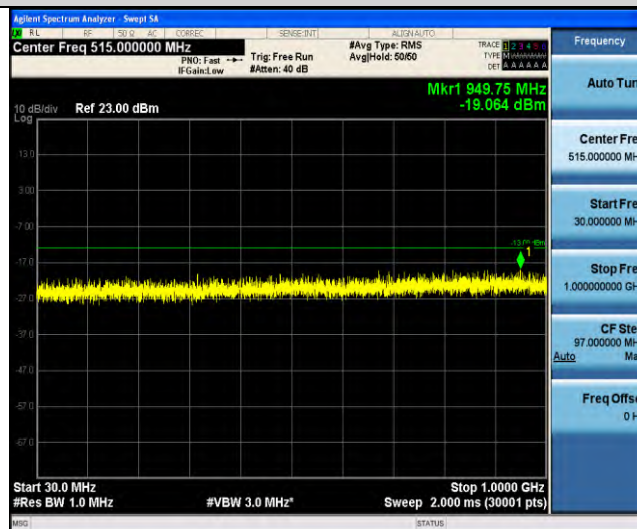

Band25-Stand-Alone-Na-N-QPSK-26365-12@0-15kHz-0.15-30-0.15~30MHz@-50.87dBm--33-PASS

Band25-Stand-Alone-Na-N-QPSK-26365-12@0-15kHz-30-1000-30~1000MHz@-19.06dBm--13-PASS