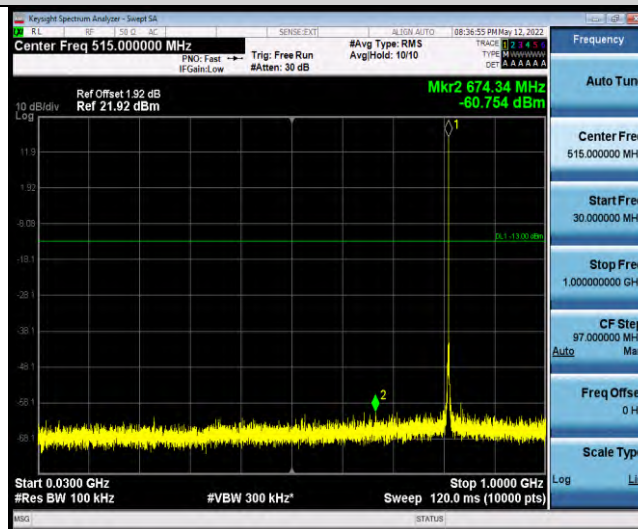

Band26-Stand-Alone-NaN-QPSK-26692-1 @0-3.75kHz-0.15-30-0.15~30MHz@-77.74dBm--23-PASS

Band26-Stand-Alone-NaN-QPSK-26692-1 @0-3.75kHz-30-1000-30~1000MHz@-60.75dBm--13-PASS