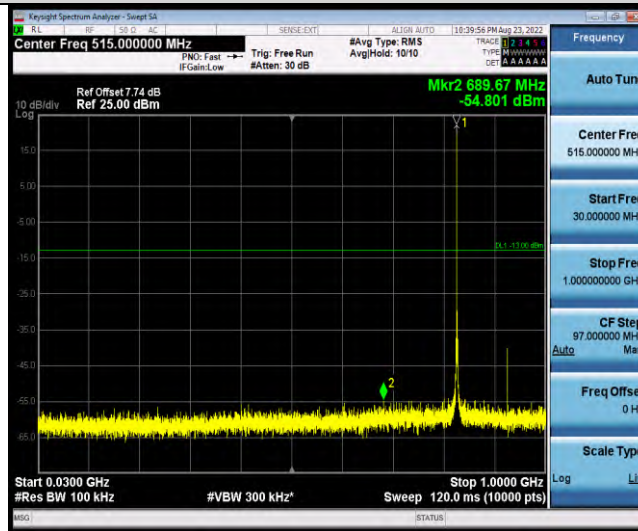

Band19-Stand-Alone-NaN-QPSK-24002-1 @ 47-3.75kHz-0.15-30-0.15~30MHz @ -69.84dBm--23-PASS

Band19-Stand-Alone-NaN-QPSK-24002-1 @ 47-3.75kHz-30-1000-30~1000MHz @ -54.8dBm--13-PASS