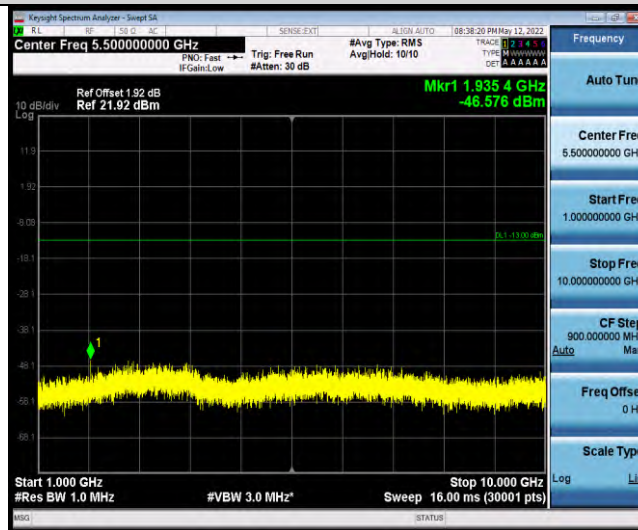

Band26-Stand-Alone-NaN-QPSK-26692-1 @47-3.75kHz-30-1000-30~1000MHz@-59.97dBm--13-PASS

Band26-Stand-Alone-NaN-QPSK-26692-1 @47-3.75kHz-1000-10000-1000~10000MHz@-46.58dBm--13-PASS