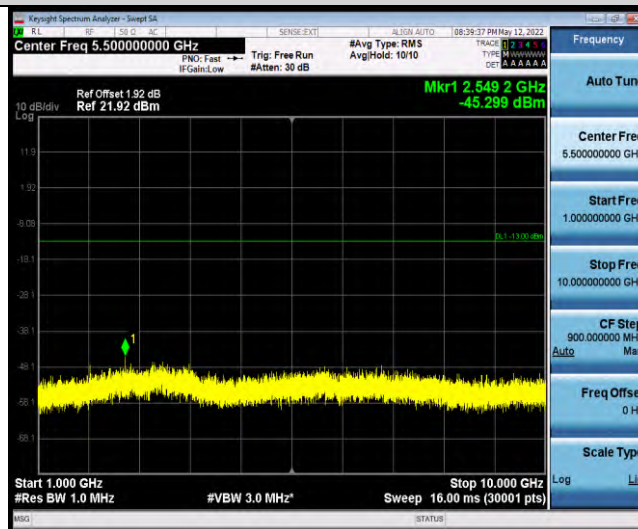

Band26-Stand-Alone-NaN-QPSK-26740-1 @0-3.75kHz-30-1000-30~1000MHz@-60.19dBm--13-PASS

Band26-Stand-Alone-NaN-QPSK-26740-1 @0-3.75kHz-1000-10000-1000~10000MHz@-45.3dBm--13-PASS