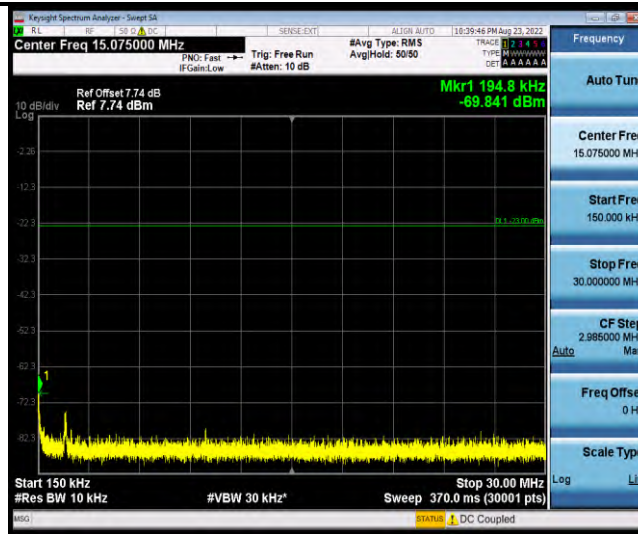

Band19-Stand-Alone-NaN-QPSK-24002-1 @0-3.75kHz-30-1000-30~1000MHz@-54.72dBm--13-PASS

Band19-Stand-Alone-NaN-QPSK-24002-1 @0-3.75kHz-1000-10000-1000~10000MHz@-39.4dBm--13-PASS

Band19-Stand-Alone-NaN-QPSK-24002-1 @47-3.75kHz-0.009-0.15-0.009~0.15MHz@-58.31dBm--33-PASS