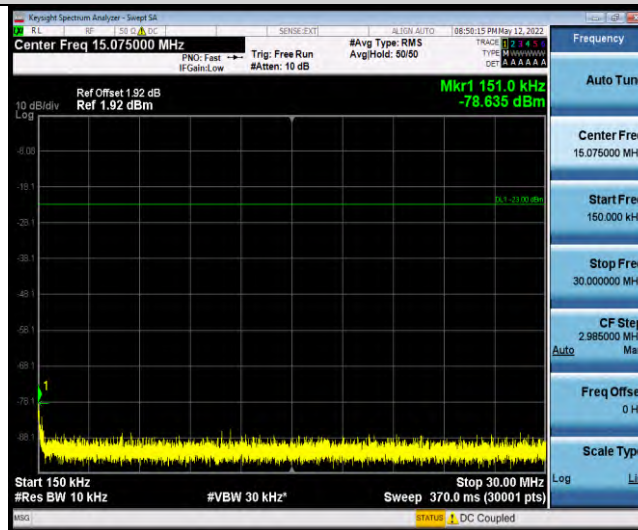

Band26-Stand-Alone-NaN-BPSK-26692-1 @0-15kHz-0.009-0.15-0.009~0.15MHz@-68.12dBm--33-PASS

Band26-Stand-Alone-NaN-BPSK-26692-1 @0-15kHz-0.15-30-0.15~30MHz@-78.64dBm--23-PASS