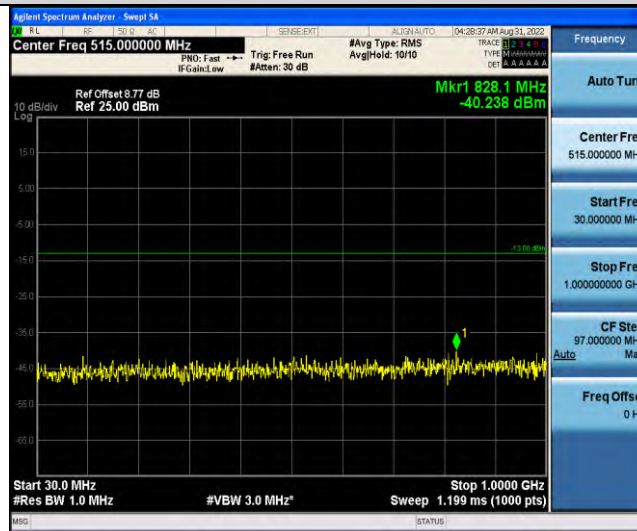

Band25-Stand-Alone-Na-N-QPSK-26688-1 @0-3.75kHz-0.15-30-0.15~30MHz @ -59.59dBm--33-PASS

Band25-Stand-Alone-Na-N-QPSK-26688-1 @0-3.75kHz-30-1000-30~1000MHz @ -40.24dBm--13-PASS