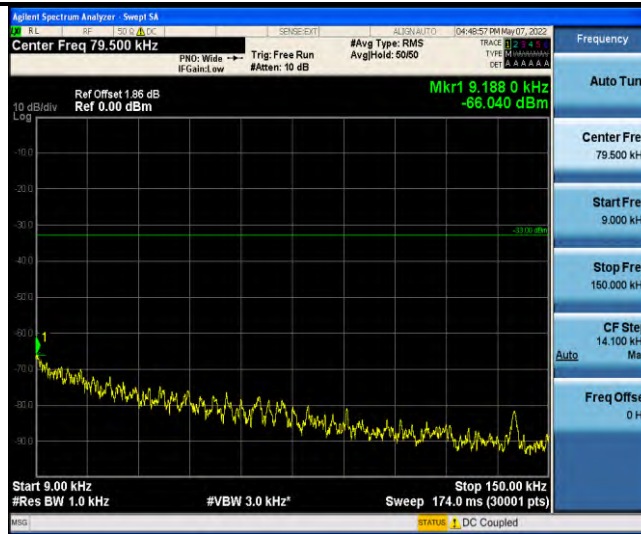

Band17-Stand-Alone-NaN-QPSK-23848-12@0-15kHz-1000-10000-1000~10000MHz@-39.53dBm--13-PASS

Band17-Stand-Alone-NaN-QPSK-23732-1 @0-3.75kHz-0.009-0.15-0.009~0.15MHz@-66.04dBm--33-PASS