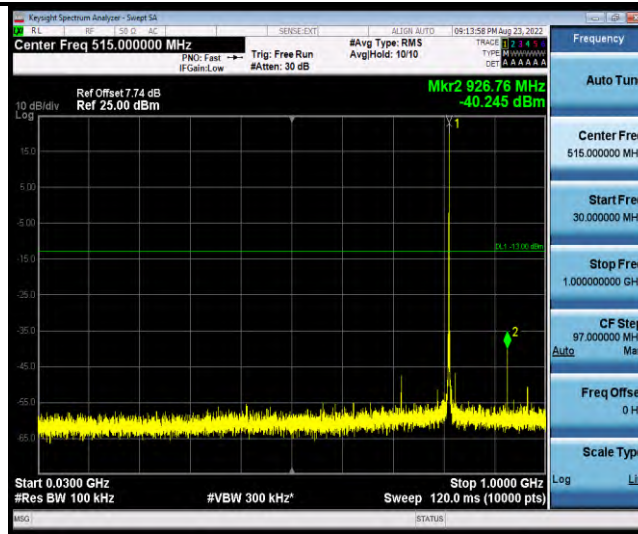

Band18-Stand-Alone-NaN-BPSK-23852-1 @0-15kHz-0.15-30-0.15~30MHz@-70.11dBm--23-PASS

Band18-Stand-Alone-NaN-BPSK-23852-1 @ 0-15kHz-30-1000-30~1000MHz @ -40.25dBm--13-PASS