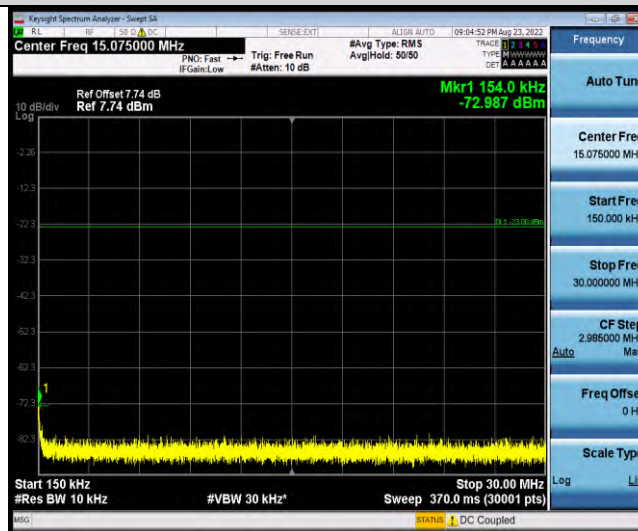

Band18-Stand-Alone-Na-N-QPSK-23852-1 @ 0-3.75kHz-0.009-0.15-0.009~0.15MHz @ -65.32dBm--33-PASS

Band18-Stand-Alone-Na-N-QPSK-23852-1 @ 0-3.75kHz-0.15-30-0.15~30MHz @ -72.99dBm--23-PASS