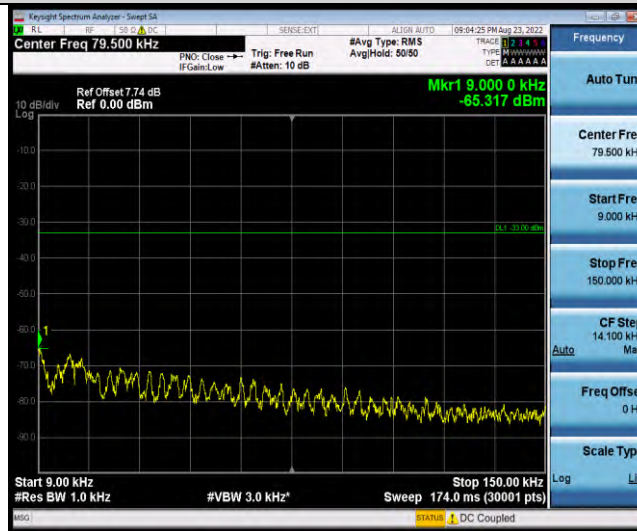

Band18-Stand-Alone-Na-N-QPSK-23998-12@0-15kHz-1000-10000-1000~10000MHz@-39.5dBm--13-PASS

Band18-Stand-Alone-Na-N-QPSK-23852-1@0-3.75kHz-0.009-0.15-0.009~0.15MHz@-65.32dBm--33-PASS