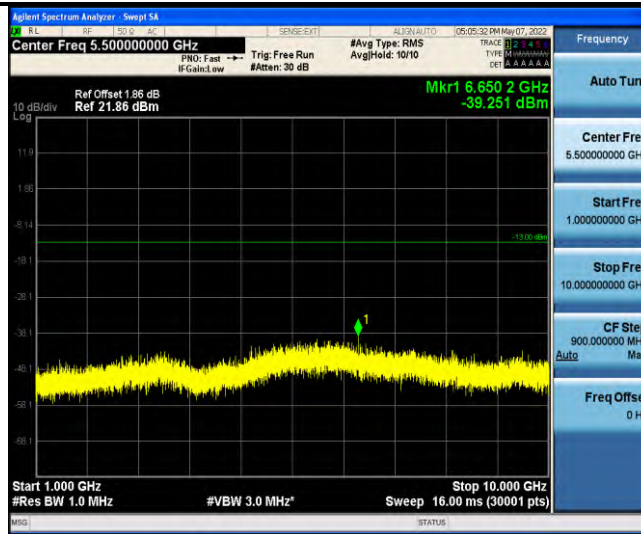

Band17-Stand-Alone-NaN-BPSK-23790-1 @ 11-15kHz-30-1000-30~1000MHz @ -56.63dBm--13-PASS

Band17-Stand-Alone-Na-N-BPSK-23790-1 @ 11-15kHz-1000-10000-1000~10000MHz @ -39.25dBm--13-PASS