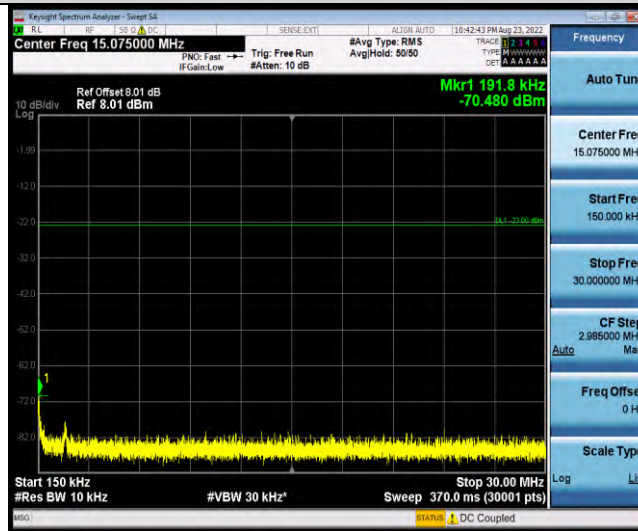

Band19-Stand-Alone-NaN-QPSK-24148-1 @ 47-3.75kHz-0.009-0.15-0.009-0.15MHz @ -58.1dBm--33-PASS

Band19-Stand-Alone-NaN-QPSK-24148-1 @ 47-3.75kHz-0.15-30-0.15~30MHz @ -70.48dBm--23-PASS