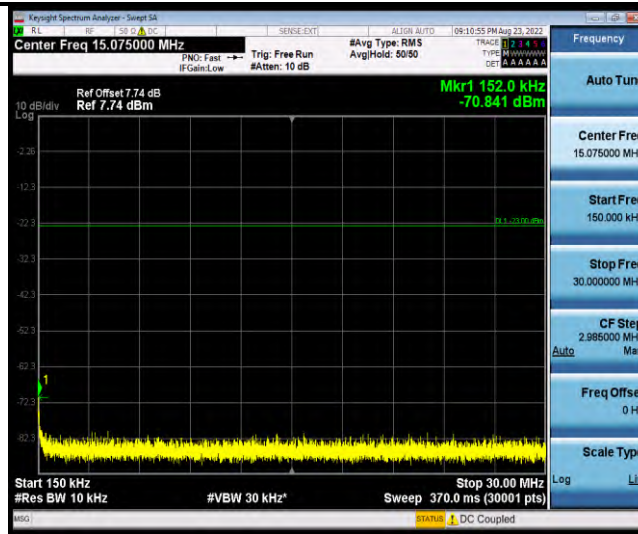

Band18-Stand-Alone-NaN-QPSK-23852-12 @ 0-15kHz-0.009-0.15-0.009~0.15MHz @ -60.99dBm--33-PASS

Band18-Stand-Alone-NaN-QPSK-23852-12@0-15kHz-0.15-30-0.15~30MHz@-70.84dBm--23-PASS