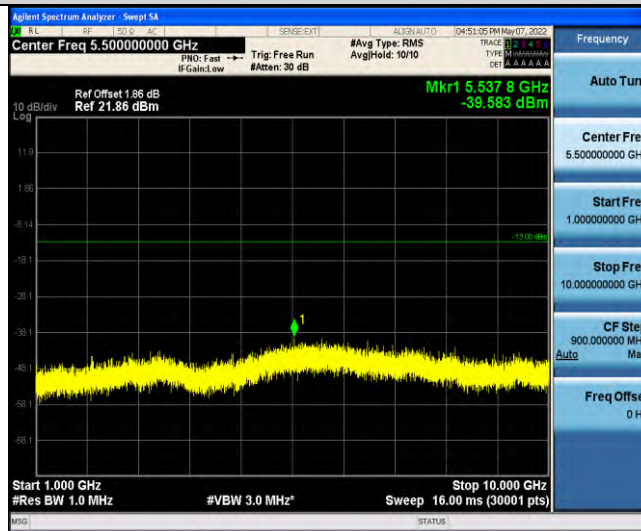

Band17-Stand-Alone-NaN-QPSK-23732-1 @47-3.75kHz-30-1000-30~1000MHz@-56.47dBm--13-PASS

Band17-Stand-Alone-NaN-QPSK-23732-1 @47-3.75kHz-1000-10000-1000~10000MHz@-39.58dBm--13-PASS