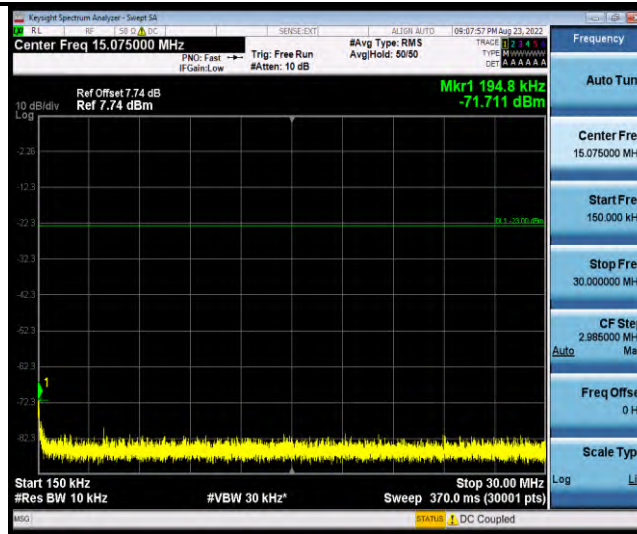

Band18-Stand-Alone-NaN-QPSK-23998-1 @0-3.75kHz-0.009-0.15-0.009~0.15MHz@ -59.62dBm--33-PASS

Band18-Stand-Alone-Na-N-QPSK-23998-1 @0-3.75kHz-0.15-30-0.15~30MHz@-71.71dBm--23-PASS