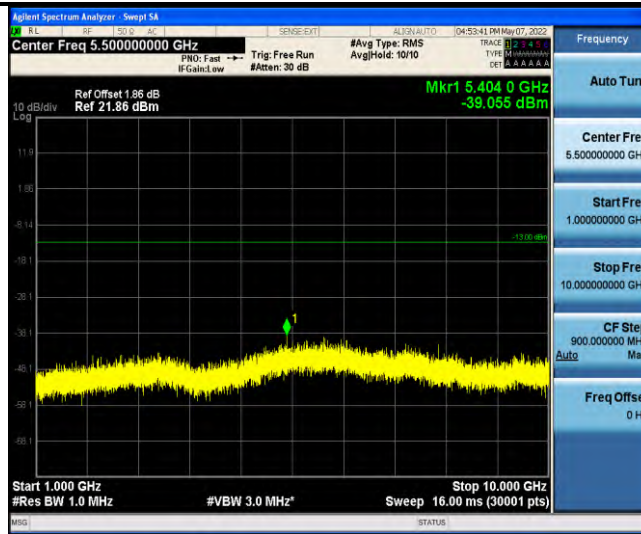

Band17-Stand-Alone-Na-N-QPSK-23790-1 @ 47-3.75kHz-0.009-0.15-0.009-0.15MHz @ -64.9dBm--33-PASS

Band17-Stand-Alone-Na-N-QPSK-23790-1 @ 47-3.75kHz-0.15-30-0.15~30MHz @ -65.22dBm--23-PASS

Band17-Stand-Alone-Na-N-QPSK-23790-1 @ 47-3.75kHz-30-1000-30~1000MHz @ -55.5dBm--13-PASS