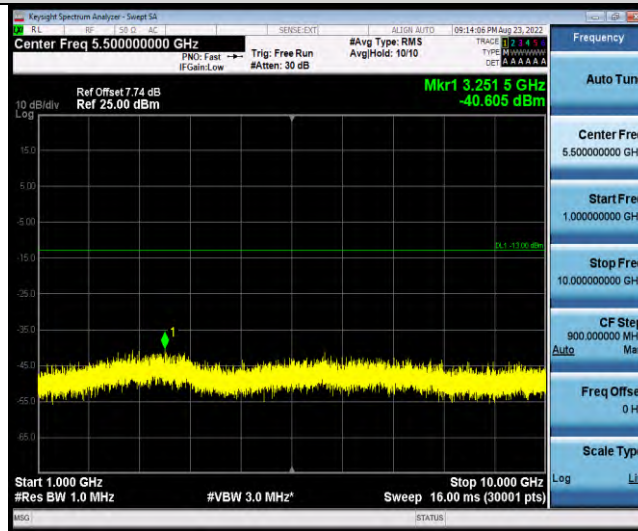

Band18-Stand-Alone-NaN-BPSK-23852-1 @ 0-15kHz-30-1000-30~1000MHz @ -40.25dBm--13-PASS

Band18-Stand-Alone-NaN-BPSK-23852-1 @ 0-15kHz-1000-10000-1000~10000MHz @ -40.61dBm--13-PASS