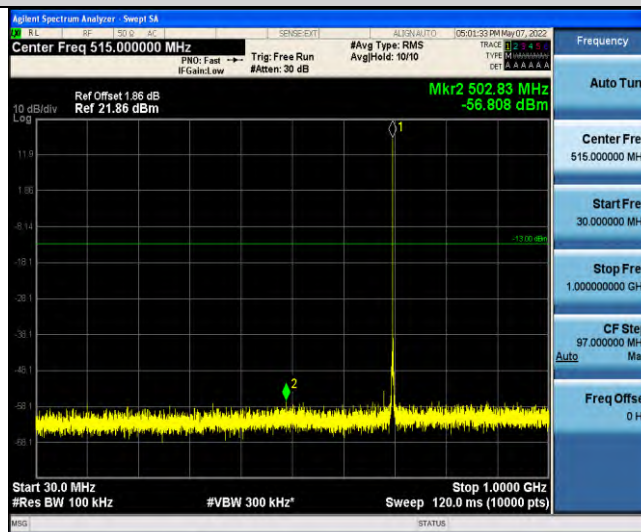

Band17-Stand-Alone-NaN-BPSK-23732-1 @0-15kHz-0.15-30-0.15~30MHz@-65.93dBm--23-PASS

Band17-Stand-Alone-NaN-BPSK-23732-1 @0-15kHz-30-1000-30~1000MHz@-56.81dBm--13-PASS