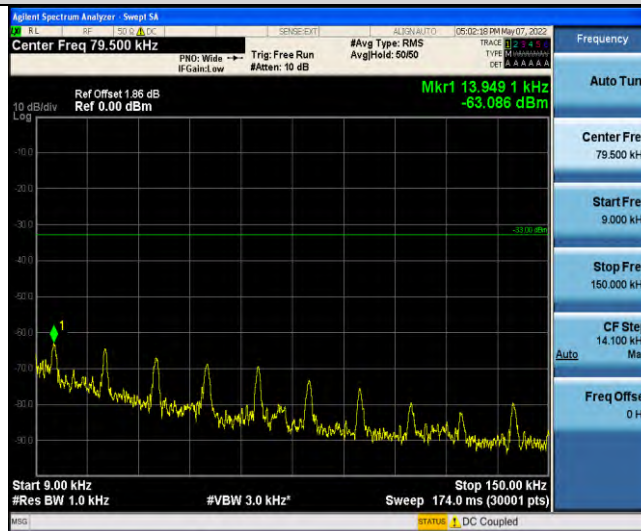

Band17-Stand-Alone-Na-N-BPSK-23732-1 @ 0-15kHz-1000-10000-1000~10000MHz @ -39.51dBm--13-PASS

Band17-Stand-Alone-Na-N-BPSK-23732-1 @ 11-15kHz-0.009-0.15-0.009~0.15MHz @ -63.09dBm--33-PASS