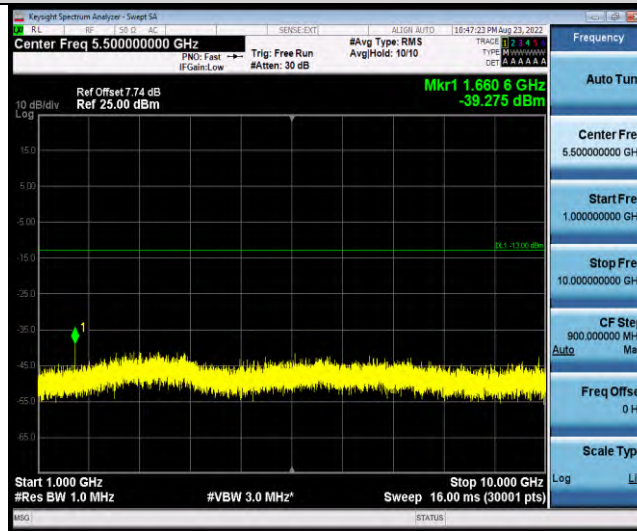

Band19-Stand-Alone-NaN-BPSK-24002-1 @ 0-15kHz-30-1000-30~1000MHz @ -53.61dBm--13-PASS

Band19-Stand-Alone-NaN-BPSK-24002-1 @ 0-15kHz-1000-10000-1000~10000MHz @ -39.28dBm--13-PASS