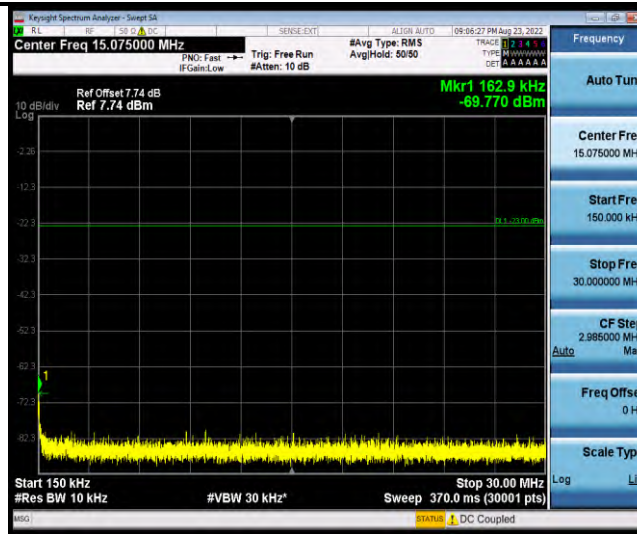

Band18-Stand-Alone-NaN-QPSK-23852-1 @47-3.75kHz-0.009-0.15-0.009~0.15MHz @-59.3dBm--33-PASS

Band18-Stand-Alone-NaN-QPSK-23852-1 @ 47-3.75kHz-0.15-30-0.15~30MHz @ -69.77dBm--23-PASS