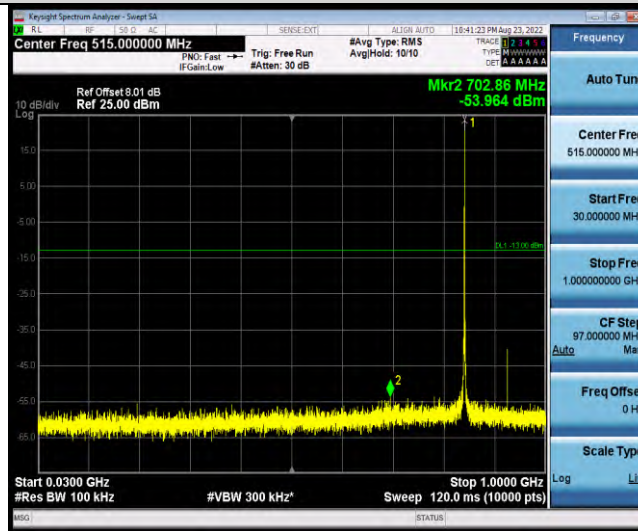

Band19-Stand-Alone-Na-N-QPSK-24148-1 @0-3.75kHz-0.15-30-0.15~30MHz @-69.64dBm--23-PASS

Band19-Stand-Alone-Na-N-QPSK-24148-1 @0-3.75kHz-30-1000-30~1000MHz @-53.96dBm--13-PASS