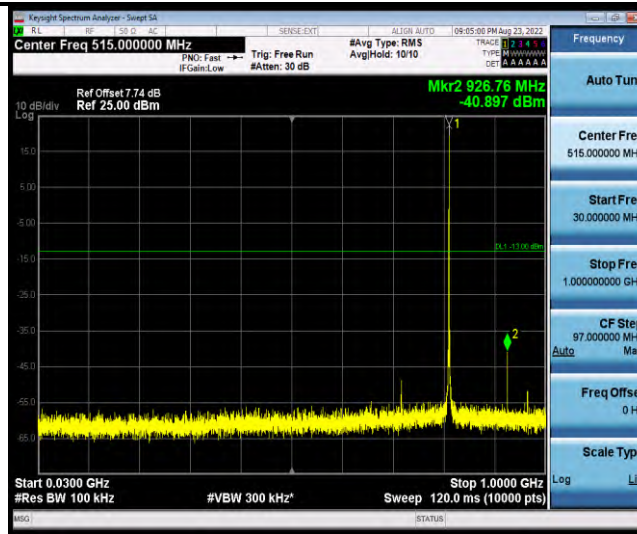

Band18-Stand-Alone-Na-N-QPSK-23998-12@0-15kHz-1000-10000-1000~10000MHz@-39.5dBm--13-PASS

Band18-Stand-Alone-Na-N-QPSK-23852-1@0-3.75kHz-0.009-0.15-0.009~0.15MHz@-65.32dBm--33-PASS

Band18-Stand-Alone-Na-N-QPSK-23852-1@0-3.75kHz-0.15-30-0.15~30MHz@-72.99dBm--23-PASS