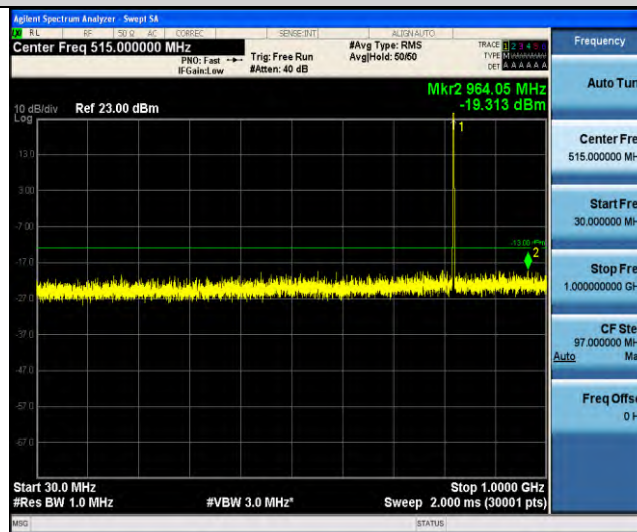

Band18-Stand-Alone-NaN-QPSK-23925-1 @ 47-3.75kHz-0.15-30-0.15~30MHz@ -51.02dBm--23-PASS

Band18-Stand-Alone-NaN-QPSK-23925-1 @ 47-3.75kHz-30-1000-30~1000MHz@ -19.31dBm--13-PASS