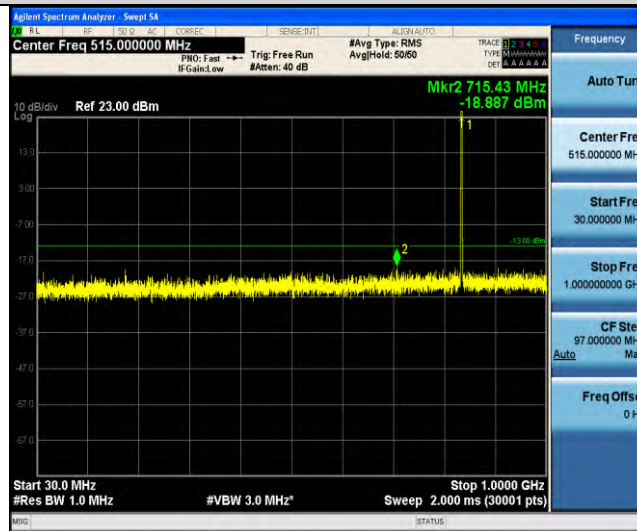

Band19-Stand-Alone-NaN-QPSK-24075-1 @ 47-3.75kHz-0.15-30-0.15~30MHz @ -50.9dBm--23-PASS

Band19-Stand-Alone-NaN-QPSK-24075-1 @ 47-3.75kHz-30-1000-30~1000MHz @ -18.89dBm--13-PASS