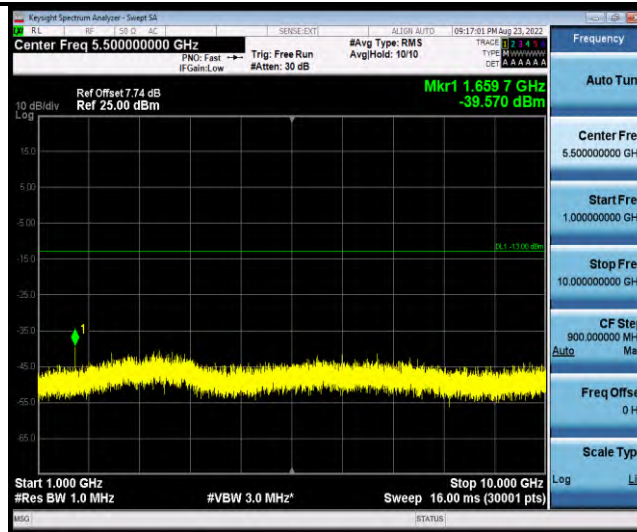

Band18-Stand-Alone-NaN-BPSK-23998-1 @ 0-15kHz-30-1000-30~1000MHz @ -46.8dBm--13-PASS

Band18-Stand-Alone-Na-N-BPSK-23998-1 @ 0-15kHz-1000-10000-1000~10000MHz @ -39.57dBm--13-PASS