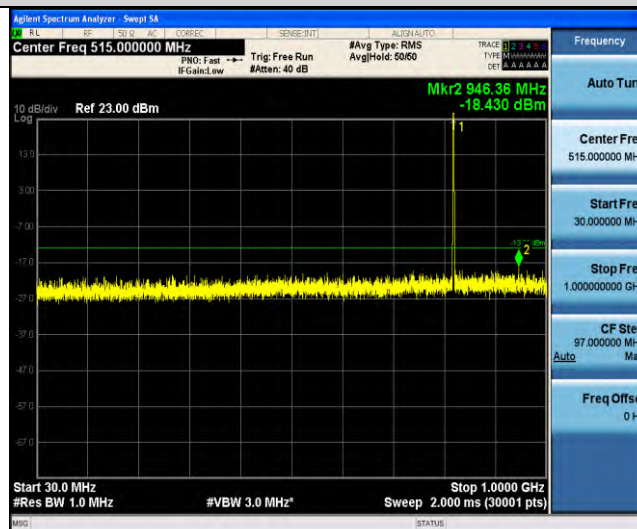

Band18-Stand-Alone-Na-N-QPSK-23925-1 @0-3.75kHz-0.15-30-0.15~30MHz@-51.11dBm--23-PASS

Band18-Stand-Alone-Na-N-QPSK-23925-1 @0-3.75kHz-30-1000-30~1000MHz@-18.43dBm--13-PASS