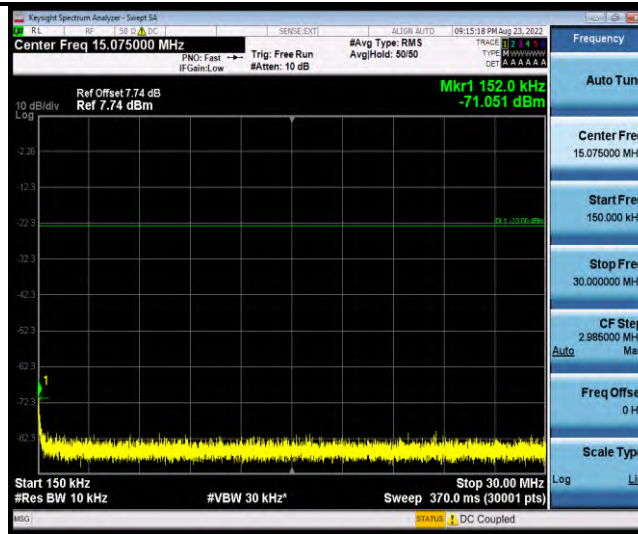

Band18-Stand-Alone-NaN-BPSK-23852-1 @ 11-15kHz-0.009-0.15-0.009~0.15MHz @ -60.82dBm--33-PASS

Band18-Stand-Alone-NaN-BPSK-23852-1 @ 11-15kHz-0.15-30-0.15~30MHz @ -71.05dBm--23-PASS