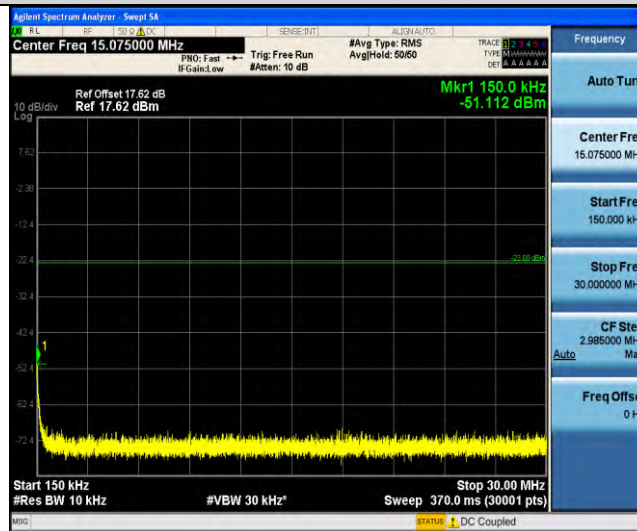

Band18-Stand-Alone-Na-N-QPSK-23925-1 @0-3.75kHz-0.009-0.15-0.009~0.15MHz@-51.79dBm--33-PASS

Band18-Stand-Alone-Na-N-QPSK-23925-1 @0-3.75kHz-0.15-30-0.15~30MHz@-51.11dBm--23-PASS