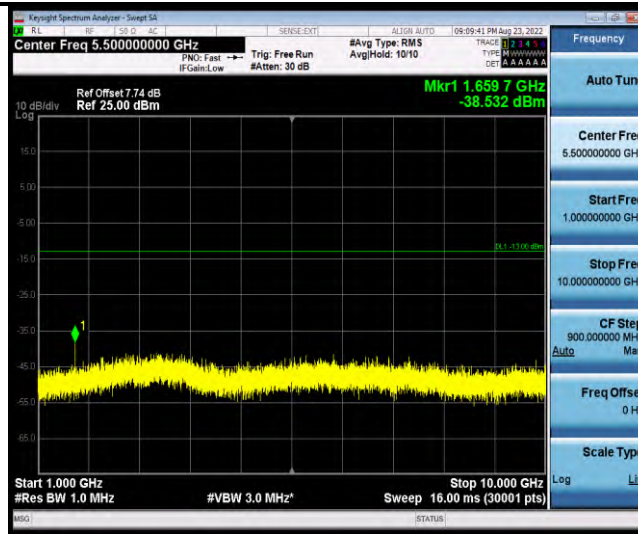

Band18-Stand-Alone-NaN-QPSK-23998-1 @ 47-3.75kHz-0.009-0.15-0.009~0.15MHz @ -63.97dBm--33-PASS

Band18-Stand-Alone-NaN-QPSK-23998-1 @ 47-3.75kHz-0.15-30-0.15~30MHz @ -72.29dBm--23-PASS

Band18-Stand-Alone-NaN-QPSK-23998-1 @ 47-3.75kHz-30-1000-30~1000MHz @ -46.24dBm--13-PASS