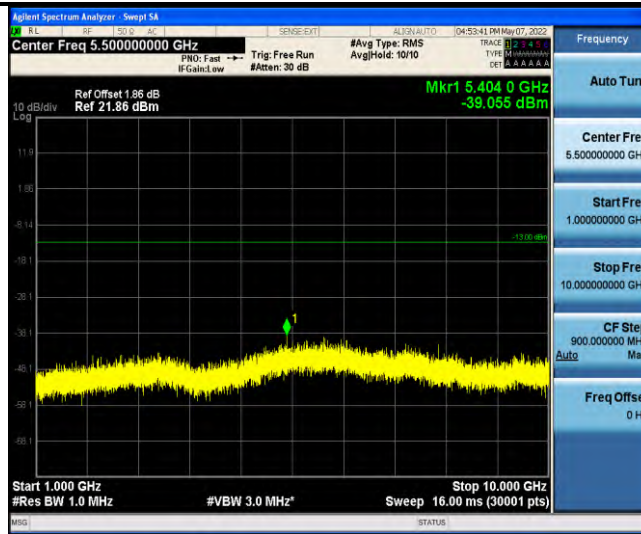

Band17-Stand-Alone-Na-N-QPSK-23790-1 @ 47-3.75kHz-30-1000-30~1000MHz @ -55.5dBm--13-PASS

Band17-Stand-Alone-NaN-QPSK-23790-1 @47-3.75kHz-1000-10000-1000~10000MHz@ -39.06dBm--13-PASS