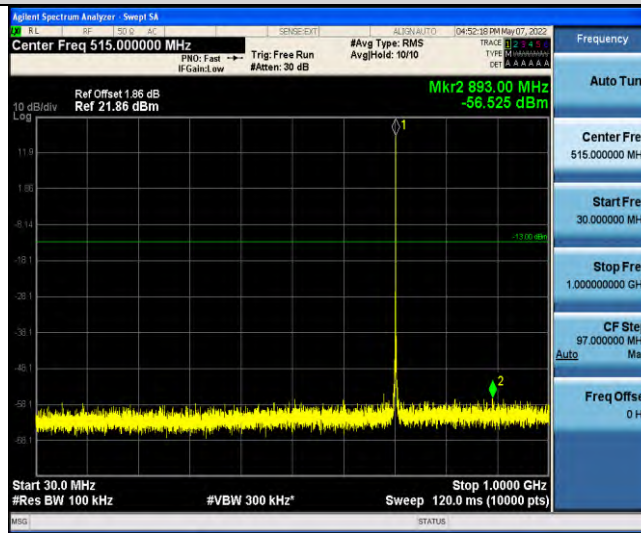

Band17-Stand-Alone-Na-N-QPSK-23790-1 @0-3.75kHz-0.15-30-0.15~30MHz @ -66.34dBm--23-PASS

Band17-Stand-Alone-Na-N-QPSK-23790-1 @0-3.75kHz-30-1000-30~1000MHz @ -56.53dBm--13-PASS