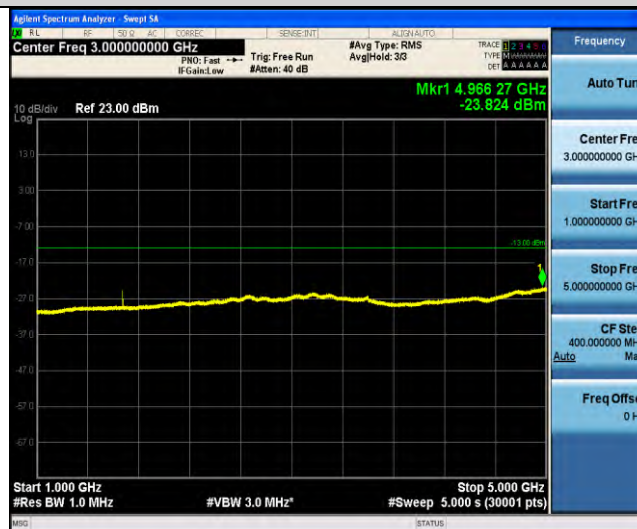

Band19-Stand-Alone-NaN-QPSK-24075-1 @0-3.75kHz-30-1000-30~1000MHz @ -19.31dBm--13-PASS

Band19-Stand-Alone-NaN-QPSK-24075-1 @0-3.75kHz-1000-5000-1000~5000MHz @ -23.82dBm--13-PASS