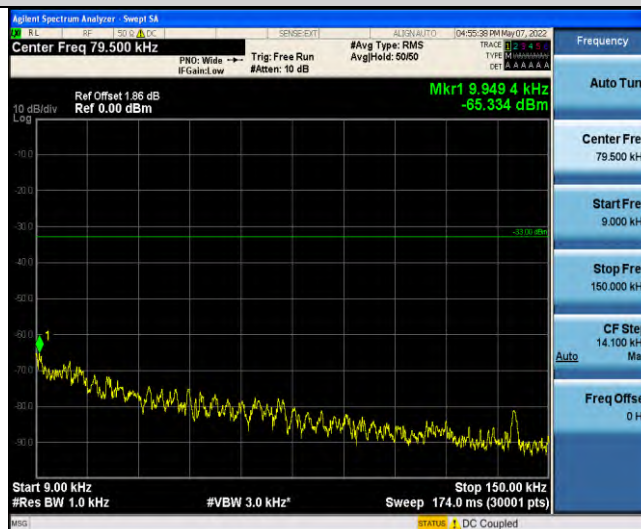

Band17-Stand-Alone-NaN-QPSK-23848-1 @0-3.75kHz-1000-10000-1000~10000MHz@-39.49dBm--13-PASS

Band17-Stand-Alone-NaN-QPSK-23848-1 @47-3.75kHz-0.009-0.15-0.009~0.15MHz@-65.33dBm--33-PASS