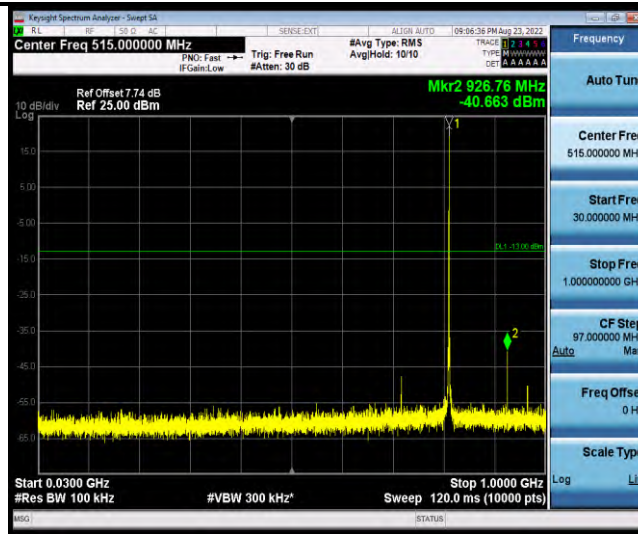

Band18-Stand-Alone-NaN-QPSK-23852-1 @ 47-3.75kHz-0.15-30-0.15~30MHz @ -69.77dBm--23-PASS

Band18-Stand-Alone-NaN-QPSK-23852-1 @47-3.75kHz-30-1000-30~1000MHz@ -40.66dBm--13-PASS