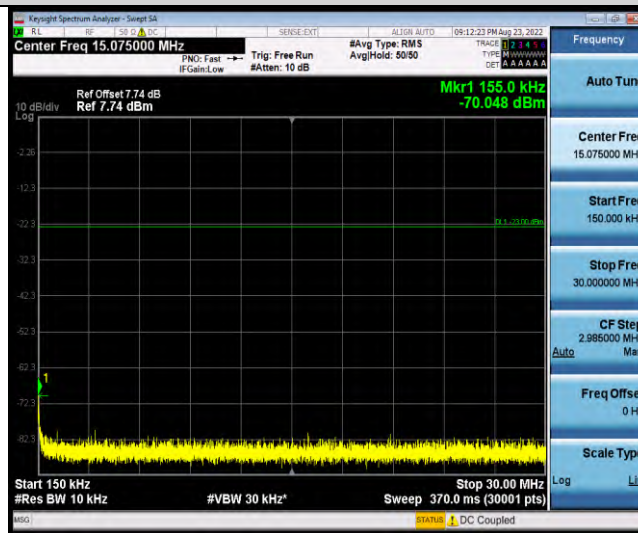

Band18-Stand-Alone-Na-N-QPSK-23998-12@0-15kHz-0.009-0.15-0.009~0.15MHz@-61.11dBm--33-PASS

Band18-Stand-Alone-Na-N-QPSK-23998-12@0-15kHz-0.15-30-0.15~30MHz@-70.05dBm--23-PASS