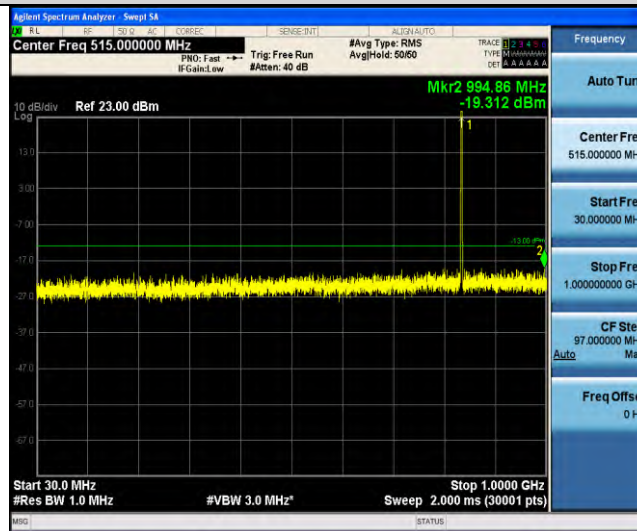

Band19-Stand-Alone-NaN-QPSK-24075-1 @0-3.75kHz-0.15-30-0.15~30MHz @ -50.25dBm--23-PASS

Band19-Stand-Alone-NaN-QPSK-24075-1 @0-3.75kHz-30-1000-30~1000MHz @ -19.31dBm--13-PASS