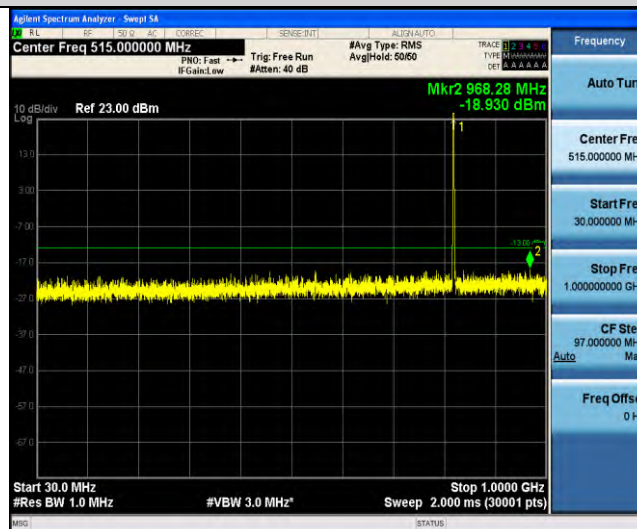

Band18-Stand-Alone-Na-N-QPSK-23925-12@0-15kHz-0.15-30-0.15~30MHz@-51.57dBm--23-PASS

Band18-Stand-Alone-Na-N-QPSK-23925-12@0-15kHz-30-1000-30~1000MHz@-18.93dBm--13-PASS