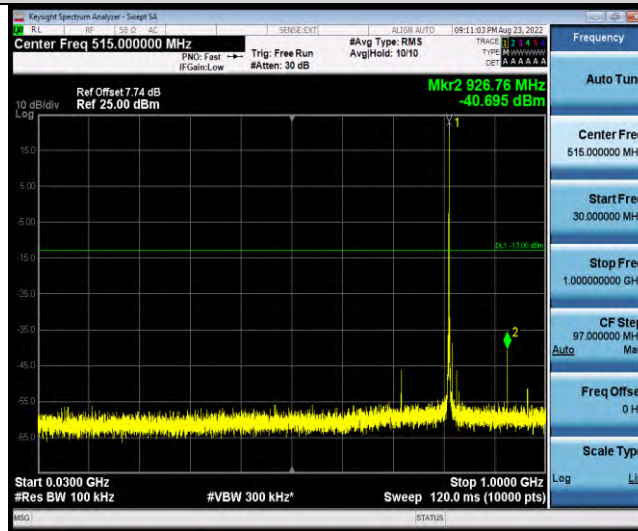

Band18-Stand-Alone-NaN-QPSK-23852-12@0-15kHz-0.15-30-0.15~30MHz@-70.84dBm--23-PASS

Band18-Stand-Alone-NaN-QPSK-23852-12@0-15kHz-30-1000-30~1000MHz@-40.7dBm--13-PASS