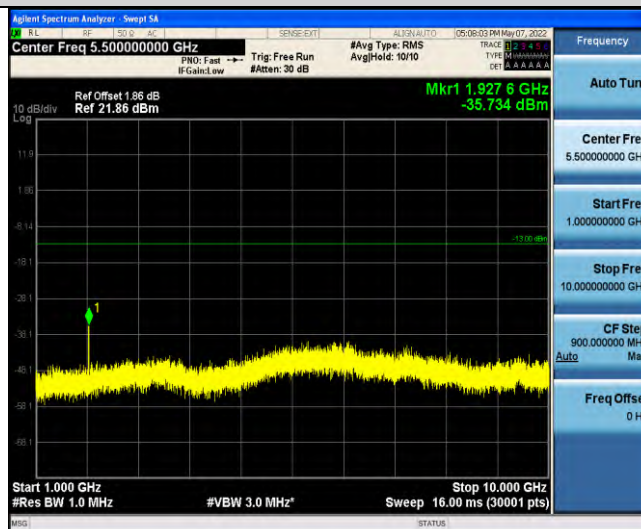

Band17-Stand-Alone-NaN-BPSK-23848-1 @ 11-15kHz-30-1000-30~1000MHz @ -55.57dBm--13-PASS

Band17-Stand-Alone-NaN-BPSK-23848-1 @ 11-15kHz-1000-10000-1000~10000MHz @ -35.73dBm--13-PASS