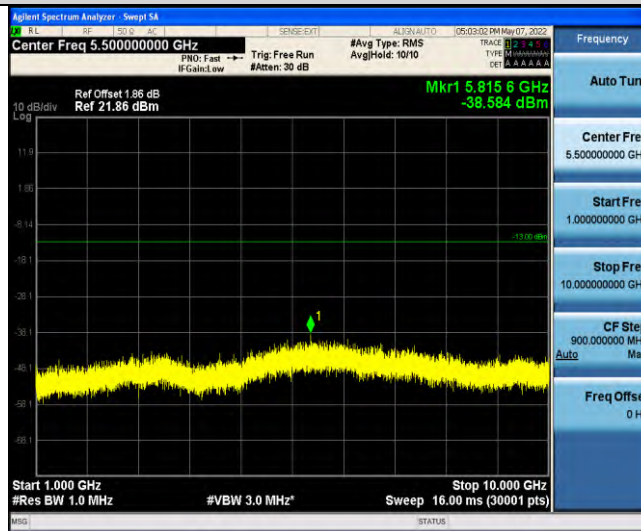

Band17-Stand-Alone-Na-N-BPSK-23732-1 @ 11-15kHz-30-1000-30~1000MHz @ -54.96dBm--13-PASS

Band17-Stand-Alone-Na-N-BPSK-23732-1 @ 11-15kHz-1000-10000-1000~10000MHz @ -38.58dBm--13-PASS