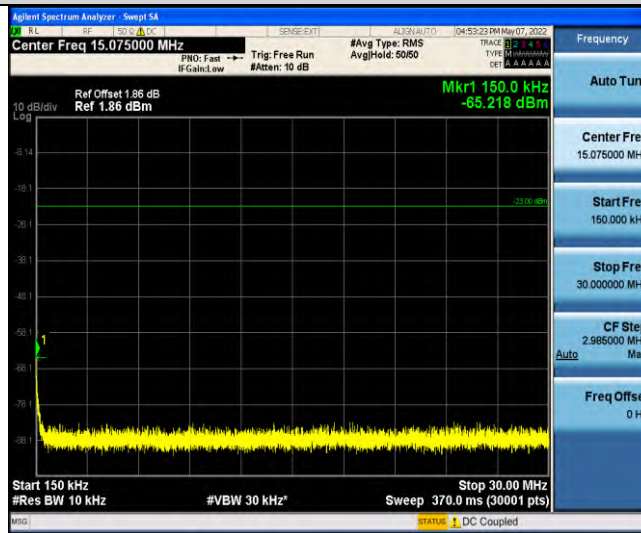

Band17-Stand-Alone-Na-N-QPSK-23790-1 @ 47-3.75kHz-0.009-0.15-0.009-0.15MHz @ -64.9dBm--33-PASS

Band17-Stand-Alone-Na-N-QPSK-23790-1 @ 47-3.75kHz-0.15-30-0.15~30MHz @ -65.22dBm--23-PASS

Band17-Stand-Alone-Na-N-QPSK-23790-1 @ 47-3.75kHz-30-1000-30~1000MHz @ -55.5dBm--13-PASS