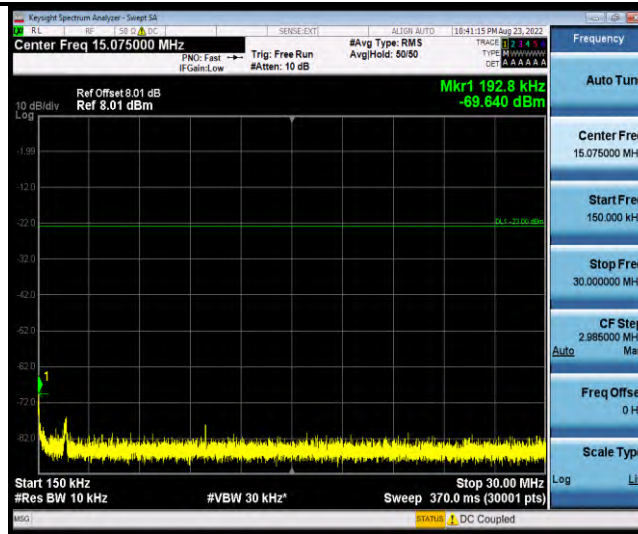

Band19-Stand-Alone-NaN-QPSK-24148-1 @0-3.75kHz-0.009-0.15-0.009~0.15MHz@-58.21dBm--33-PASS

Band19-Stand-Alone-Na-N-QPSK-24148-1 @0-3.75kHz-0.15-30-0.15~30MHz @-69.64dBm--23-PASS