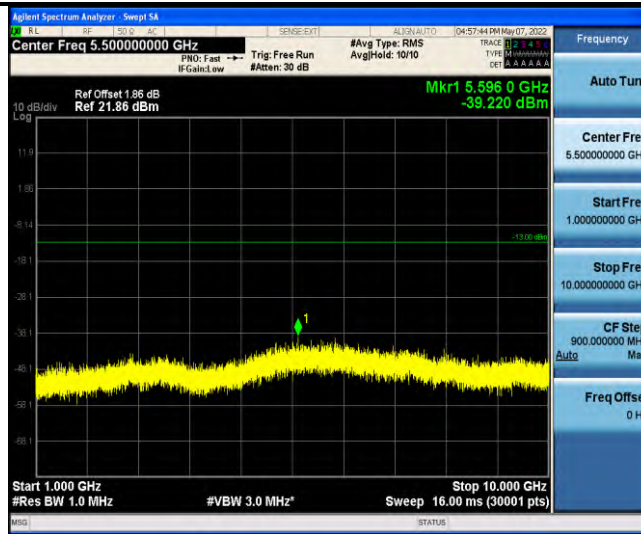

Band17-Stand-Alone-Na-N-QPSK-23732-12@0-15kHz-30-1000-30~1000MHz@-56.47dBm--13-PASS

Band17-Stand-Alone-NaN-QPSK-23732-12@0-15kHz-1000-10000-1000~1000MHz@-39.22dBm--13-PASS