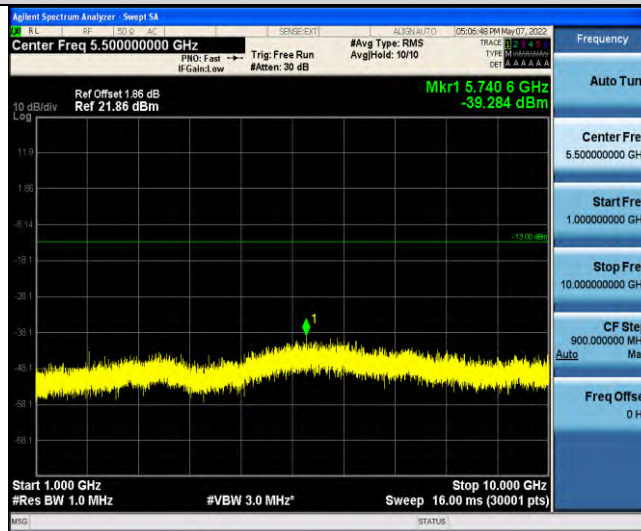

Band17-Stand-Alone-NaN-BPSK-23848-1 @ 0-15kHz-30-1000-30~1000MHz @ -56.04dBm--13-PASS

Band17-Stand-Alone-NaN-BPSK-23848-1 @ 0-15kHz-1000-10000-1000~10000MHz @ -39.28dBm--13-PASS