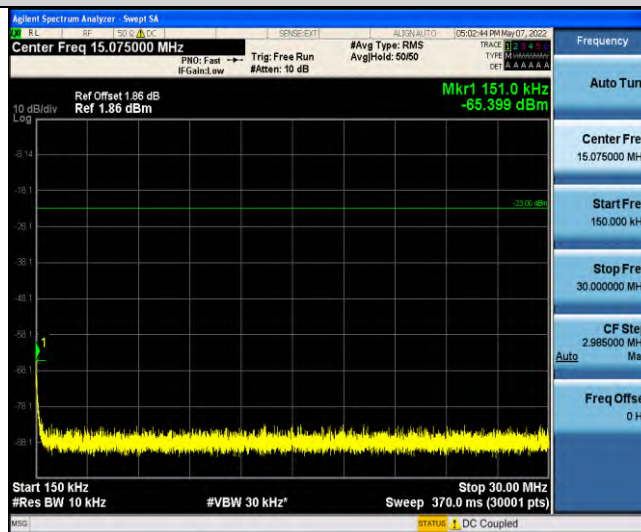

Band17-Stand-Alone-Na-N-BPSK-23732-1 @ 11-15kHz-0.009-0.15-0.009~0.15MHz @ -63.09dBm--33-PASS

Band17-Stand-Alone-Na-N-BPSK-23732-1 @ 11-15kHz-0.15-30-0.15~30MHz @ -65.4dBm--23-PASS