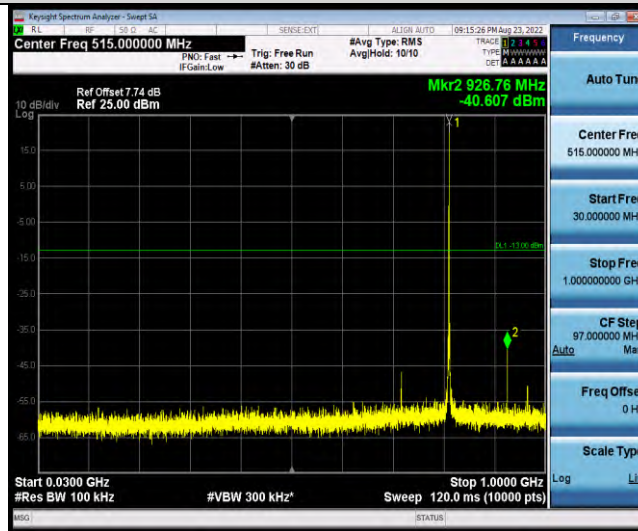

Band18-Stand-Alone-NaN-BPSK-23852-1 @ 11-15kHz-0.15-30-0.15~30MHz @ -71.05dBm--23-PASS

Band18-Stand-Alone-NaN-BPSK-23852-1 @ 11-15kHz-30-1000-30~1000MHz @ -40.61dBm--13-PASS