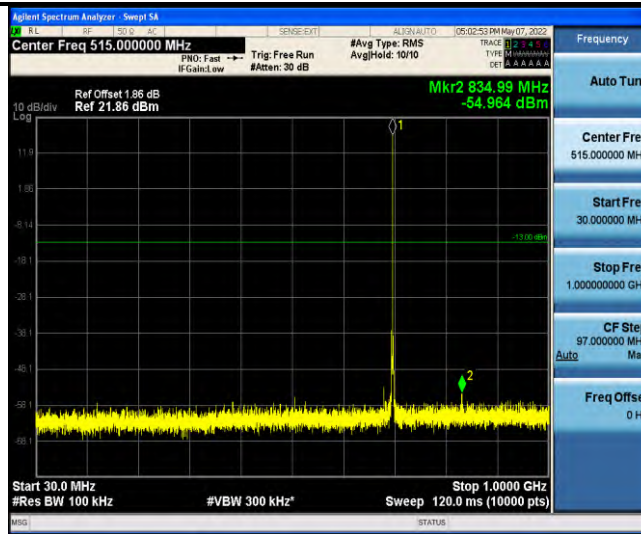

Band17-Stand-Alone-Na-N-BPSK-23732-1 @ 0-15kHz-1000-10000-1000~10000MHz @ -39.51dBm--13-PASS

Band17-Stand-Alone-Na-N-BPSK-23732-1 @ 11-15kHz-0.009-0.15-0.009~0.15MHz @ -63.09dBm--33-PASS

Band17-Stand-Alone-Na-N-BPSK-23732-1 @ 11-15kHz-0.15-30-0.15~30MHz @ -65.4dBm--23-PASS