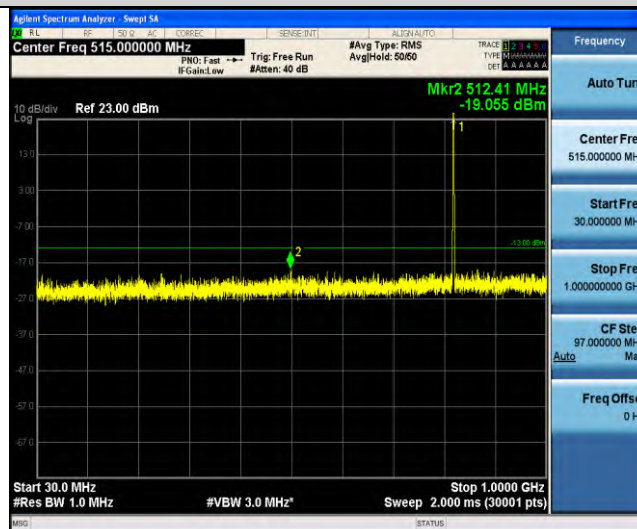

Band18-Stand-Alone-NaN-BPSK-23925-1 @0-15kHz-0.15-30-0.15~30MHz@-50.43dBm--23-PASS

Band18-Stand-Alone-NaN-BPSK-23925-1 @0-15kHz-30-1000-30~1000MHz@-19.06dBm--13-PASS