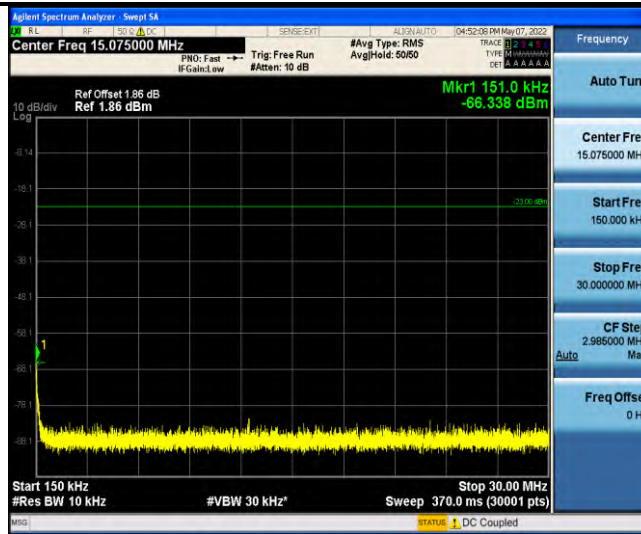

Band17-Stand-Alone-NaN-QPSK-23790-1 @0-3.75kHz-0.009-0.15-0.009~0.15MHz@-65.92dBm--33-PASS

Band17-Stand-Alone-Na-N-QPSK-23790-1 @0-3.75kHz-0.15-30-0.15~30MHz @ -66.34dBm--23-PASS