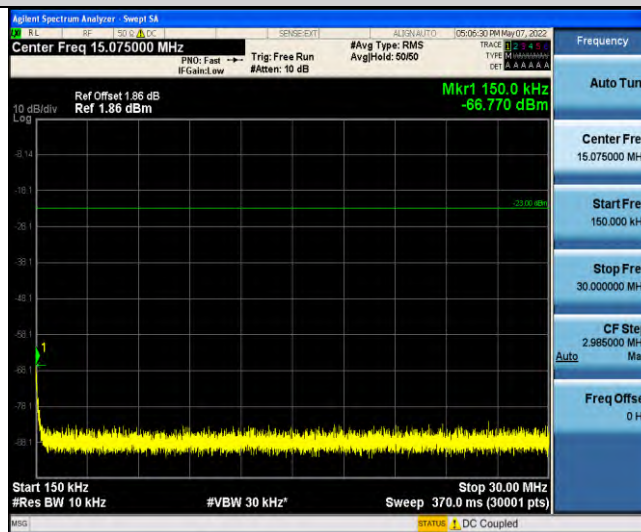

Band17-Stand-Alone-Na-N-BPSK-23848-1 @ 0-15kHz-0.009-0.15-0.009~0.15MHz @ -62.54dBm--33-PASS

Band17-Stand-Alone-Na-N-BPSK-23848-1 @ 0-15kHz-0.15-30-0.15~30MHz @ -66.77dBm--23-PASS