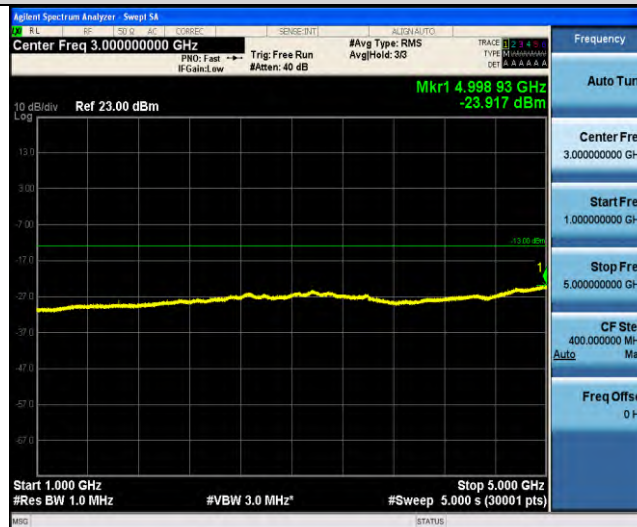

Band18-Stand-Alone-NaN-QPSK-23925-1 @ 47-3.75kHz-30-1000-30~1000MHz @ -19.31dBm--13-PASS

Band18-Stand-Alone-NaN-QPSK-23925-1 @ 47-3.75kHz-1000-5000-1000~5000MHz @ -23.92dBm--13-PASS