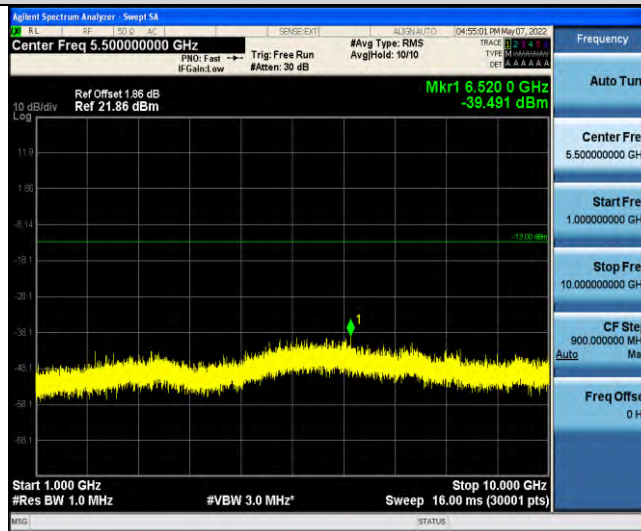

Band17-Stand-Alone-NaN-QPSK-23848-1 @0-3.75kHz-30-1000-30~1000MHz@-56.39dBm--13-PASS

Band17-Stand-Alone-NaN-QPSK-23848-1 @0-3.75kHz-1000-10000-1000~10000MHz@-39.49dBm--13-PASS