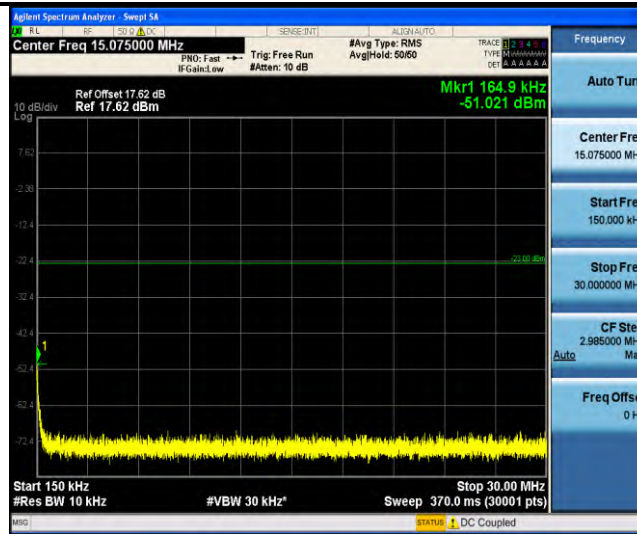

Band18-Stand-Alone-NaN-QPSK-23925-1 @47-3.75kHz-0.009-0.15-0.009~0.15MHz @-52.58dBm--33-PASS

Band18-Stand-Alone-NaN-QPSK-23925-1 @ 47-3.75kHz-0.15-30-0.15~30MHz @ -51.02dBm--23-PASS