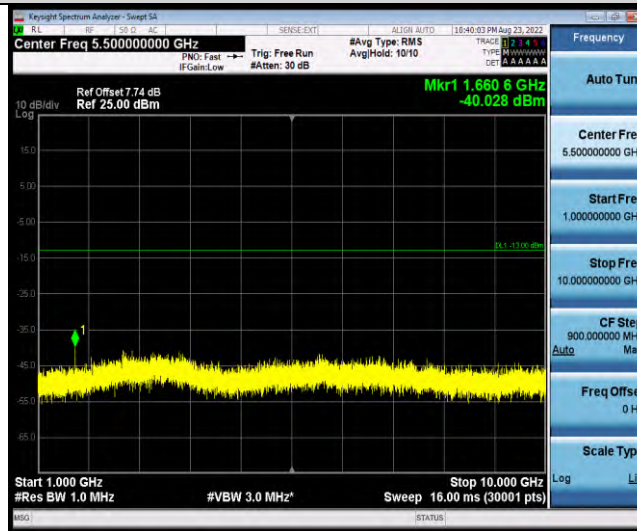

Band19-Stand-Alone-NaN-QPSK-24002-1 @ 47-3.75kHz-30-1000-30~1000MHz@-54.8dBm--13-PASS

Band19-Stand-Alone-NaN-QPSK-24002-1 @ 47-3.75kHz-1000-10000-1000~10000MHz@-40.03dBm--13-PASS