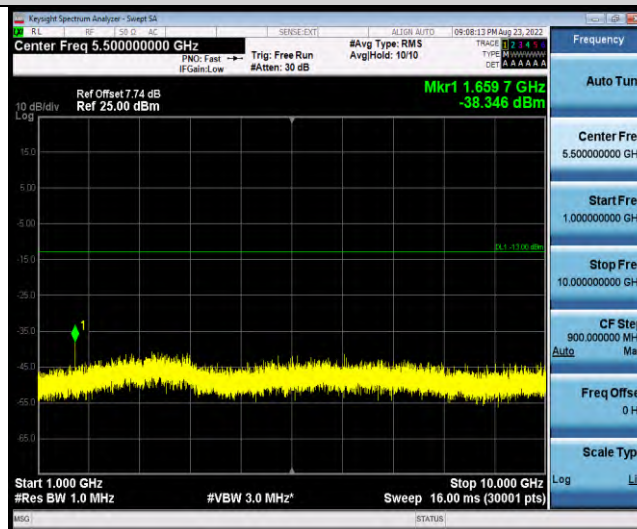

Band18-Stand-Alone-Na-N-QPSK-23998-1 @0-3.75kHz-30-1000-30~1000MHz@-46.92dBm--13-PASS

Band18-Stand-Alone-Na-N-QPSK-23998-1 @0-3.75kHz-1000-10000-1000~10000MHz@-38.35dBm--13-PASS