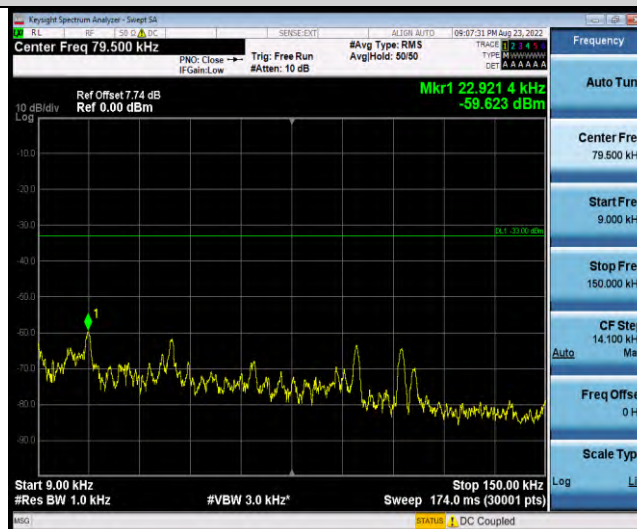

Band18-Stand-Alone-NaN-QPSK-23925-1 @47-3.75kHz-12000-26500-12000~26500MHz@ -30.58dBm--13-PASS

Band18-Stand-Alone-NaN-QPSK-23998-1 @0-3.75kHz-0.009-0.15-0.009~0.15MHz@ -59.62dBm--33-PASS