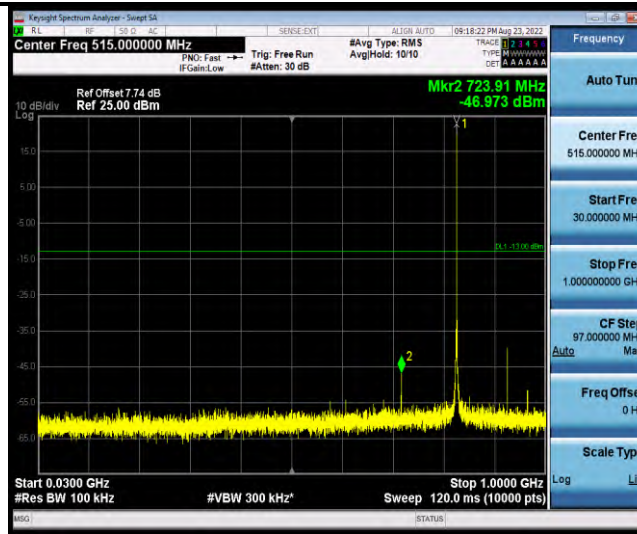

Band18-Stand-Alone-Na-N-BPSK-23998-1 @ 0-15kHz-1000-10000-1000~10000MHz @ -39.57dBm--13-PASS

Band18-Stand-Alone-Na-N-BPSK-23998-1 @ 11-15kHz-0.009-0.15-0.009~0.15MHz @ -61.2dBm--33-PASS

Band18-Stand-Alone-Na-N-BPSK-23998-1 @ 11-15kHz-0.15-30-0.15~30MHz @ -73.22dBm--23-PASS