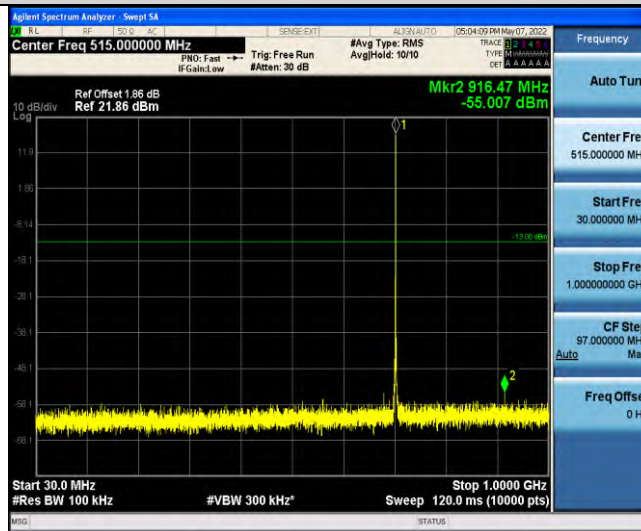

Band17-Stand-Alone-NaN-BPSK-23790-1 @ 0-15kHz-0.15-30-0.15~30MHz @ -66.37dBm--23-PASS

Band17-Stand-Alone-NaN-BPSK-23790-1 @ 0-15kHz-30-1000-30~1000MHz @ -55.01dBm--13-PASS