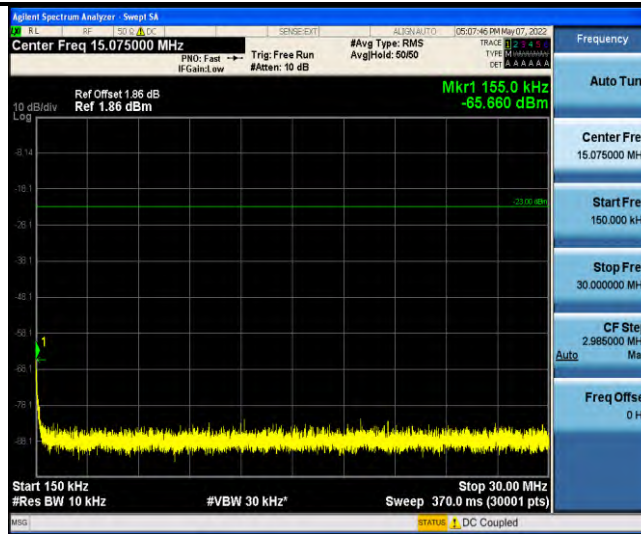

Band17-Stand-Alone-NaN-BPSK-23848-1 @ 0-15kHz-30-1000-30~1000MHz @ -56.04dBm--13-PASS

Band17-Stand-Alone-NaN-BPSK-23848-1 @ 0-15kHz-1000-10000-1000~10000MHz @ -39.28dBm--13-PASS

Band17-Stand-Alone-NaN-BPSK-23848-1 @ 11-15kHz-0.009-0.15-0.009~0.15MHz @ -63.63dBm--33-PASS