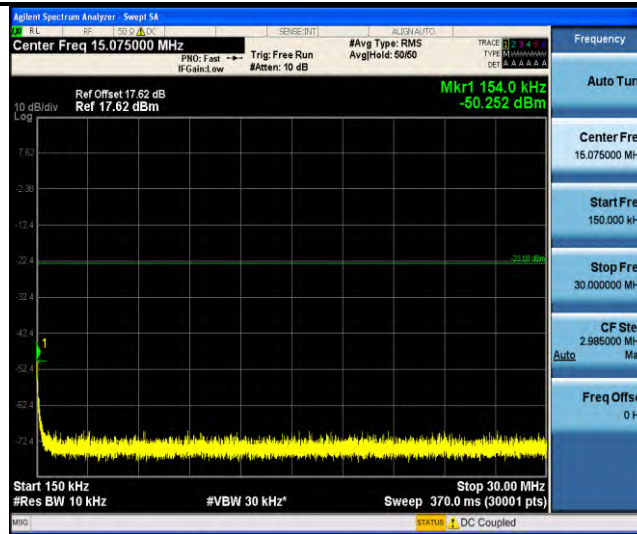

Band19-Stand-Alone-NaN-QPSK-24002-1 @ 47-3.75kHz-30-1000-30~1000MHz@-54.8dBm--13-PASS

Band19-Stand-Alone-NaN-QPSK-24002-1 @ 47-3.75kHz-1000-10000-1000~10000MHz@-40.03dBm--13-PASS

Band19-Stand-Alone-NaN-QPSK-24075-1 @ 0-3.75kHz-0.009-0.15-0.009~0.15MHz@-51.94dBm--33-PASS