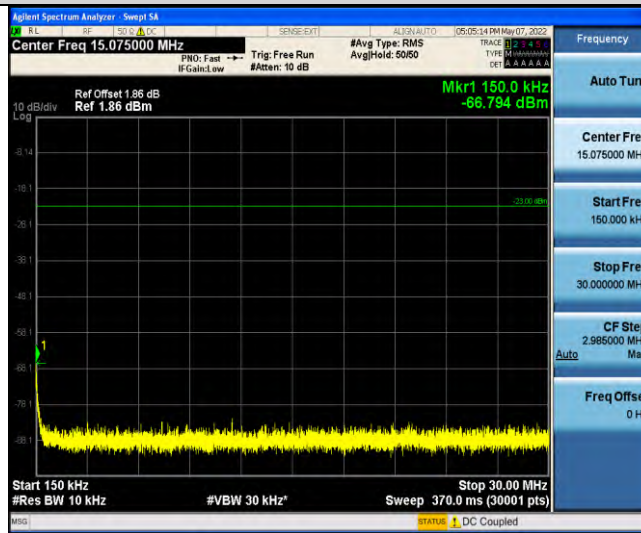

Band17-Stand-Alone-NaN-BPSK-23790-1 @ 11-15kHz-0.009-0.15-0.009~0.15MHz @ -62.3dBm--33-PASS

Band17-Stand-Alone-NaN-BPSK-23790-1 @ 11-15kHz-0.15-30-0.15~30MHz @ -66.79dBm--23-PASS