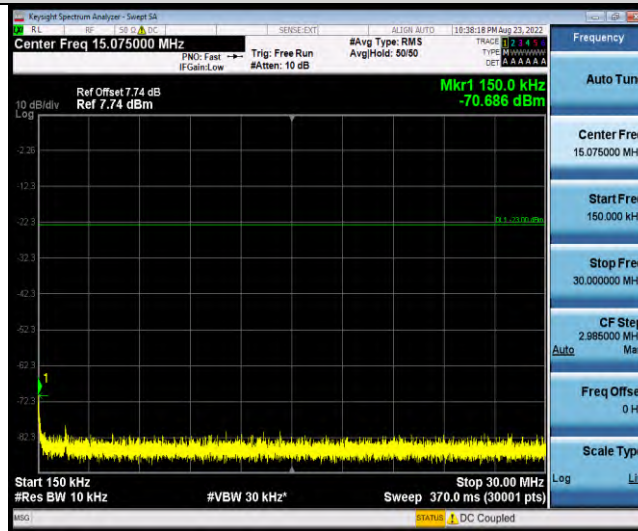

Band19-Stand-Alone-NaN-QPSK-24002-1 @0-3.75kHz-0.009-0.15-0.009~0.15MHz@-61.65dBm--33-PASS

Band19-Stand-Alone-NaN-QPSK-24002-1 @0-3.75kHz-0.15-30-0.15~30MHz@-70.69dBm--23-PASS