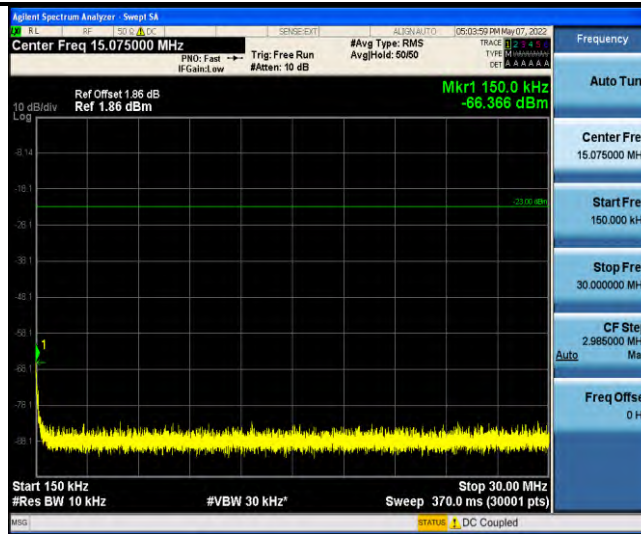

Band17-Stand-Alone-Na-N-BPSK-23790-1 @ 0-15kHz-0.009-0.15-0.009~0.15MHz @ -62.36dBm--33-PASS

Band17-Stand-Alone-NaN-BPSK-23790-1 @ 0-15kHz-0.15-30-0.15~30MHz @ -66.37dBm--23-PASS