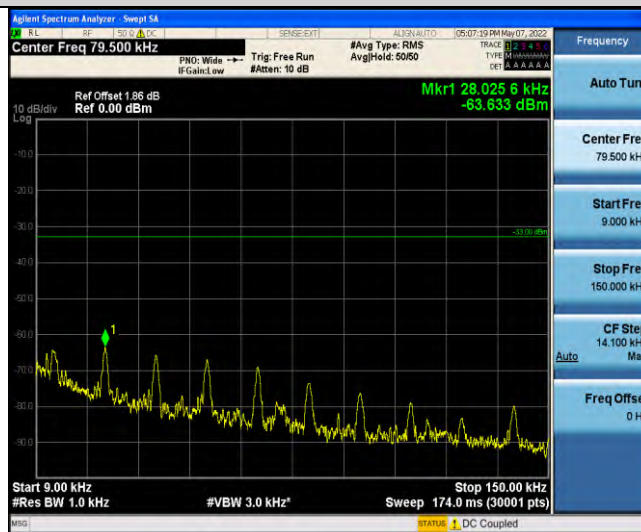

Band17-Stand-Alone-NaN-BPSK-23848-1 @ 0-15kHz-1000-10000-1000~10000MHz @ -39.28dBm--13-PASS

Band17-Stand-Alone-NaN-BPSK-23848-1 @ 11-15kHz-0.009-0.15-0.009~0.15MHz @ -63.63dBm--33-PASS