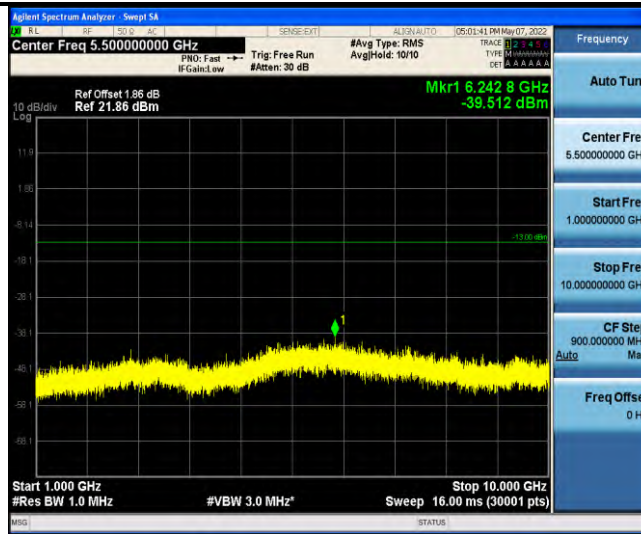

Band17-Stand-Alone-NaN-BPSK-23732-1 @0-15kHz-30-1000-30~1000MHz@-56.81dBm--13-PASS

Band17-Stand-Alone-Na-N-BPSK-23732-1 @ 0-15kHz-1000-10000-1000~10000MHz @ -39.51dBm--13-PASS