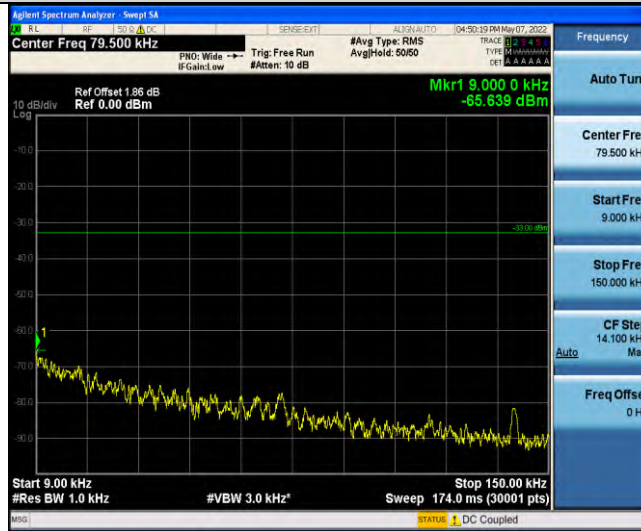

Band17-Stand-Alone-NaN-QPSK-23732-1 @0-3.75kHz-1000-10000-1000~1000MHz@ -39.71dBm--13-PASS

Band17-Stand-Alone-NaN-QPSK-23732-1 @47-3.75kHz-0.009-0.15-0.009~0.15MHz@ -65.64dBm--33-PASS