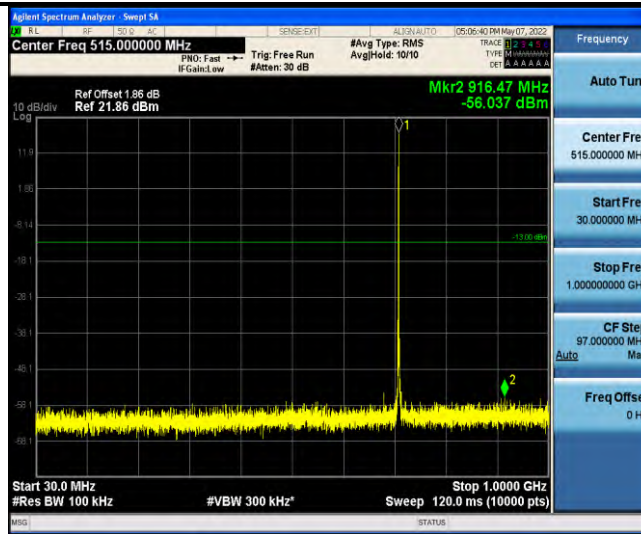

Band17-Stand-Alone-Na-N-BPSK-23848-1 @ 0-15kHz-0.15-30-0.15~30MHz @ -66.77dBm--23-PASS

Band17-Stand-Alone-NaN-BPSK-23848-1 @ 0-15kHz-30-1000-30~1000MHz @ -56.04dBm--13-PASS