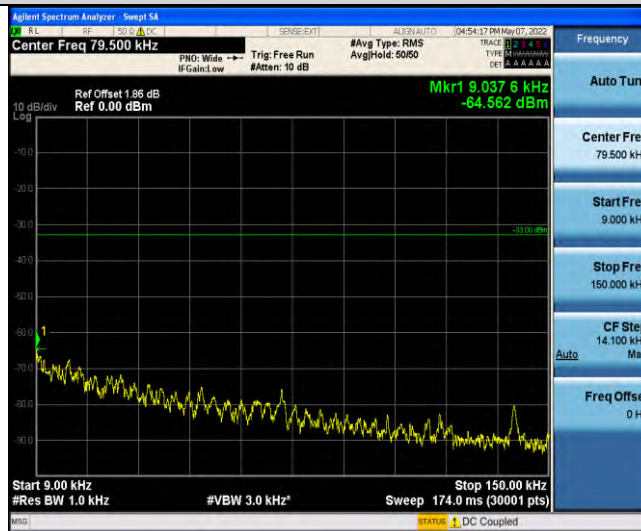

Band17-Stand-Alone-NaN-QPSK-23790-1 @47-3.75kHz-1000-10000-1000~10000MHz@ -39.06dBm--13-PASS

Band17-Stand-Alone-NaN-QPSK-23848-1 @0-3.75kHz-0.009-0.15-0.009~0.15MHz@ -64.56dBm--33-PASS