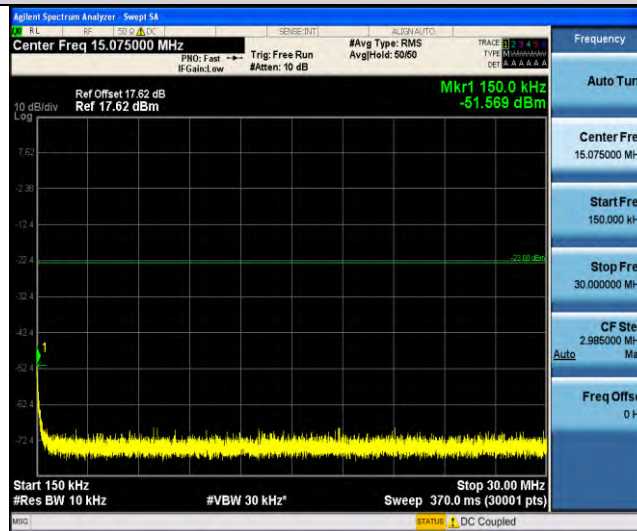

Band18-Stand-Alone-Na-N-QPSK-23925-12@0-15kHz-0.009-0.15-0.009~0.15MHz@-52.07dBm--33-PASS

Band18-Stand-Alone-Na-N-QPSK-23925-12@0-15kHz-0.15-30-0.15~30MHz@-51.57dBm--23-PASS