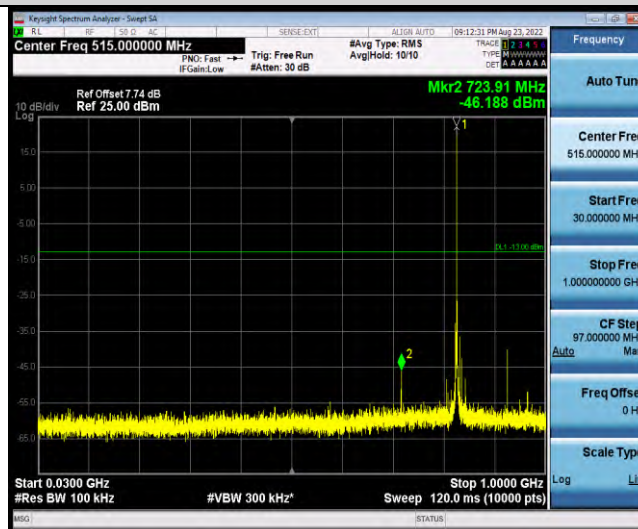

Band18-Stand-Alone-Na-N-QPSK-23998-12@0-15kHz-0.15-30-0.15~30MHz@-70.05dBm--23-PASS

Band18-Stand-Alone-Na-N-QPSK-23998-12@0-15kHz-30-1000-30~1000MHz@-46.19dBm--13-PASS