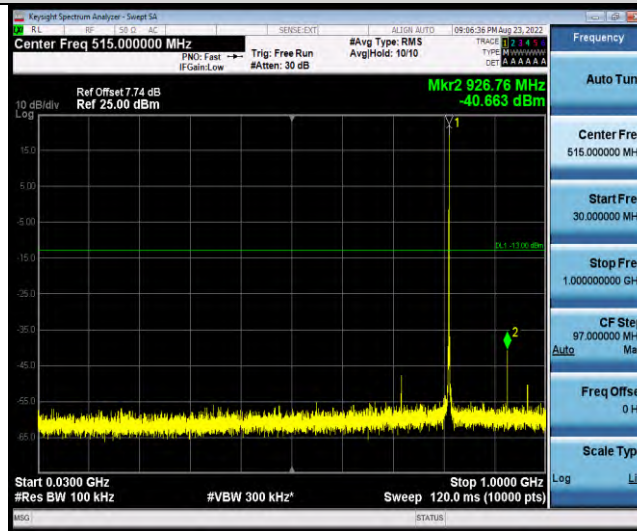

Band18-Stand-Alone-NaN-QPSK-23852-1 @ 47-3.75kHz-0.15-30-0.15~30MHz @ -69.77dBm--23-PASS

Band18-Stand-Alone-NaN-QPSK-23852-1 @ 47-3.75kHz-30-1000-30~1000MHz @ -40.66dBm--13-PASS