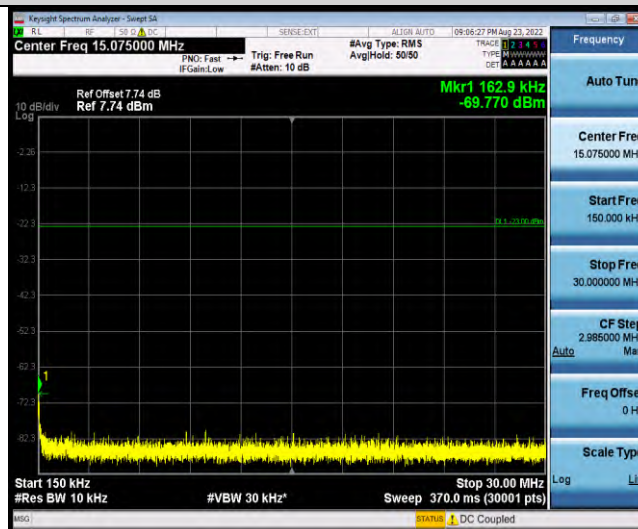

Band18-Stand-Alone-NaN-QPSK-23852-1 @ 47-3.75kHz-0.009-0.15-0.009~0.15MHz @ -59.3dBm--33-PASS

Band18-Stand-Alone-NaN-QPSK-23852-1 @ 47-3.75kHz-0.15-30-0.15~30MHz @ -69.77dBm--23-PASS