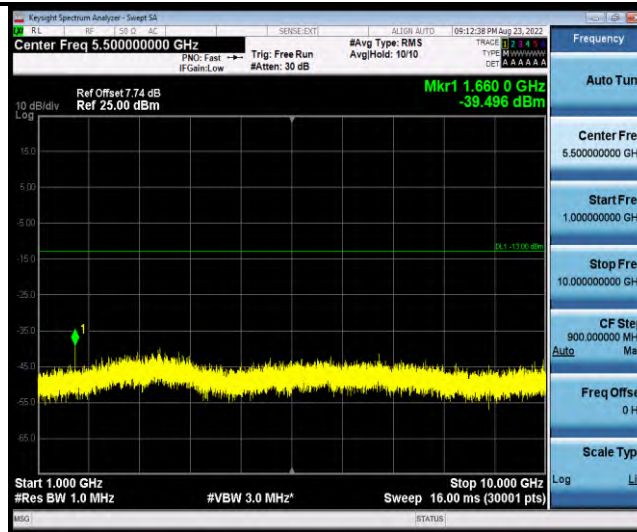

Band18-Stand-Alone-Na-N-QPSK-23998-12@0-15kHz-30-1000-30~1000MHz@-46.19dBm--13-PASS

Band18-Stand-Alone-Na-N-QPSK-23998-12@0-15kHz-1000-10000-1000~10000MHz@-39.5dBm--13-PASS