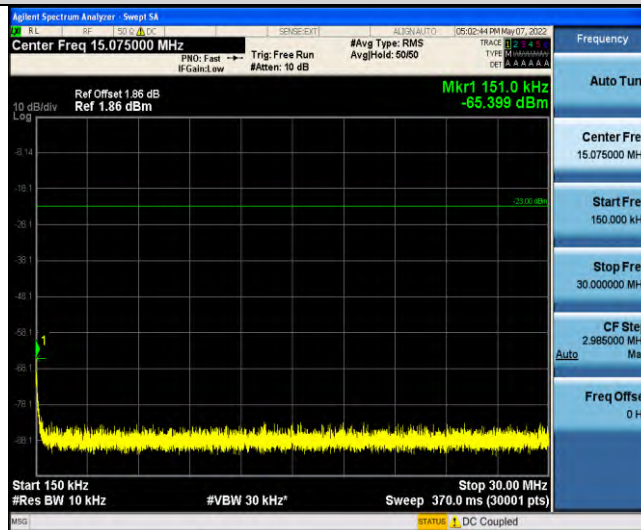

Band17-Stand-Alone-Na-N-BPSK-23732-1 @ 11-15kHz-0.009-0.15-0.009~0.15MHz @ -63.09dBm--33-PASS

Band17-Stand-Alone-Na-N-BPSK-23732-1 @ 11-15kHz-0.15-30-0.15~30MHz @ -65.4dBm--23-PASS