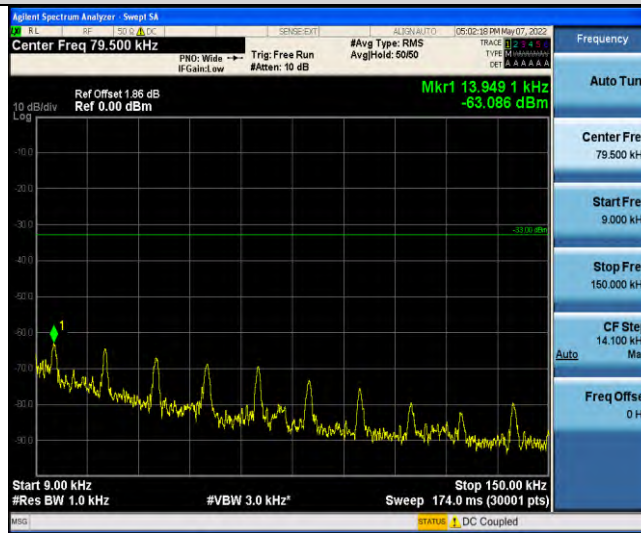

Band17-Stand-Alone-Na-N-BPSK-23732-1 @ 0-15kHz-1000-10000-1000~10000MHz @ -39.51dBm--13-PASS

Band17-Stand-Alone-Na-N-BPSK-23732-1 @ 11-15kHz-0.009-0.15-0.009~0.15MHz @ -63.09dBm--33-PASS