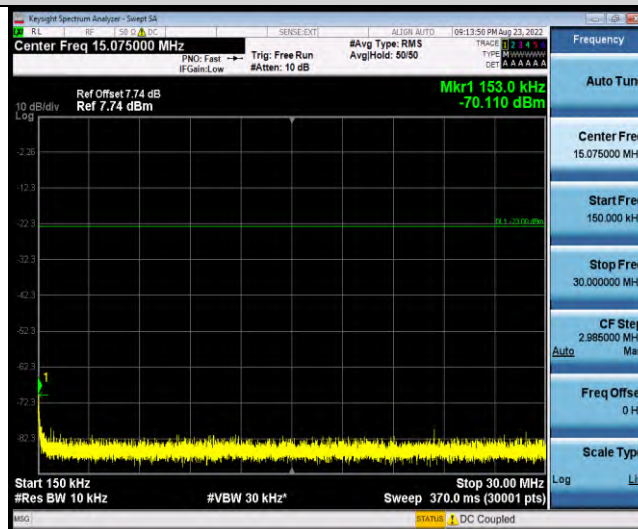

Band18-Stand-Alone-NaN-BPSK-23852-1 @0-15kHz-0.009-0.15-0.009~0.15MHz@-61.6dBm--33-PASS

Band18-Stand-Alone-NaN-BPSK-23852-1 @0-15kHz-0.15-30-0.15~30MHz@-70.11dBm--23-PASS