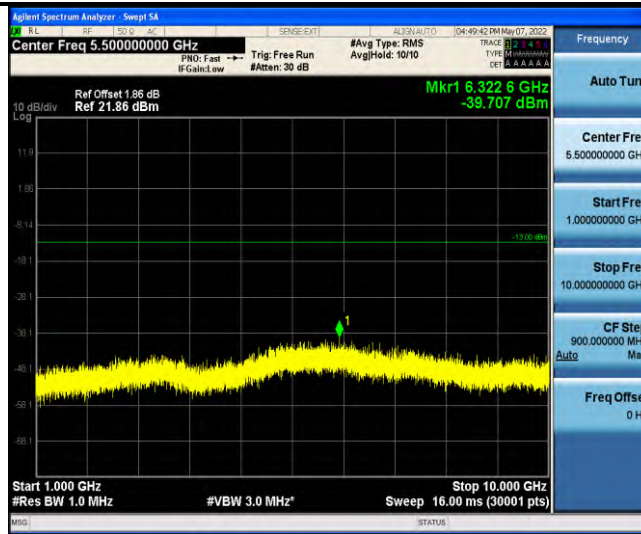

Band17-Stand-Alone-NaN-QPSK-23732-1 @0-3.75kHz-0.009-0.15-0.009~0.15MHz@-66.04dBm--33-PASS

Band17-Stand-Alone-NaN-QPSK-23732-1 @0-3.75kHz-0.15-30-0.15~30MHz@-66.98dBm--23-PASS

Band17-Stand-Alone-NaN-QPSK-23732-1 @0-3.75kHz-30-1000-30~1000MHz@-55.82dBm--13-PASS