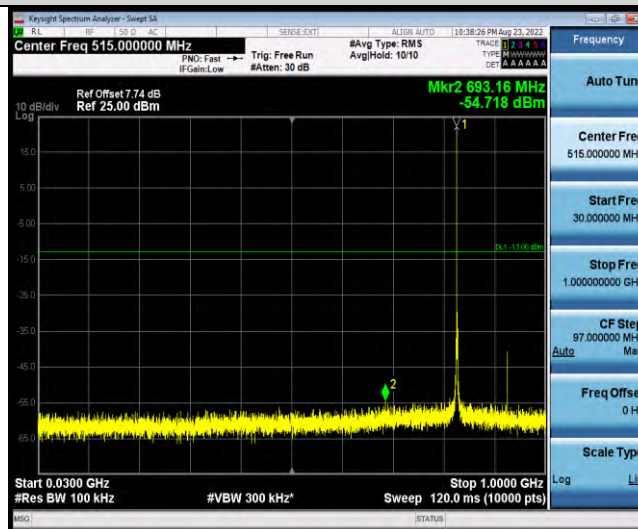

Band19-Stand-Alone-NaN-QPSK-24002-1 @0-3.75kHz-0.15-30-0.15~30MHz@-70.69dBm--23-PASS

Band19-Stand-Alone-NaN-QPSK-24002-1 @0-3.75kHz-30-1000-30~1000MHz@-54.72dBm--13-PASS