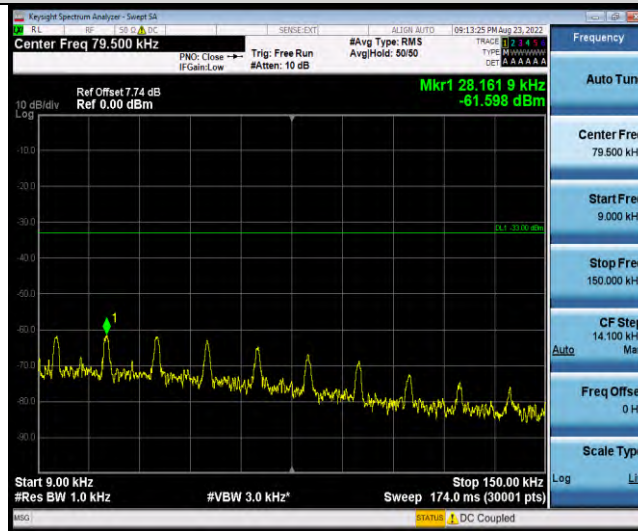

Band18-Stand-Alone-NaN-QPSK-23998-1 @47-3.75kHz-1000-10000-1000~10000MHz@-38.53dBm--13-PASS

Band18-Stand-Alone-NaN-BPSK-23852-1 @0-15kHz-0.009-0.15-0.009~0.15MHz@-61.6dBm--33-PASS