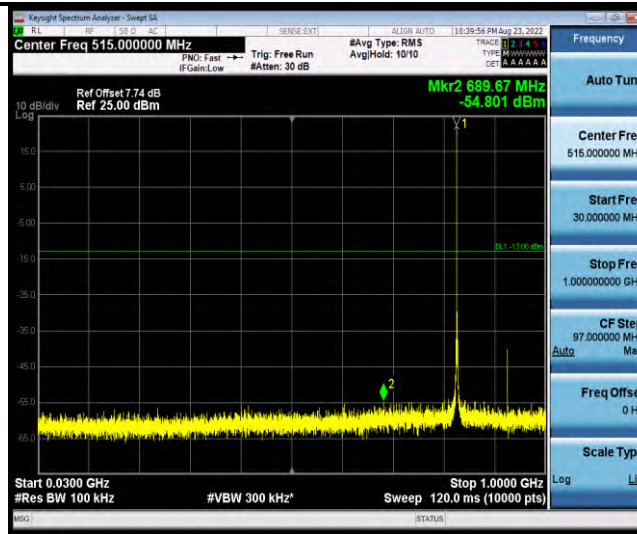

Band19-Stand-Alone-NaN-QPSK-24002-1 @ 47-3.75kHz-0.15-30-0.15~30MHz @ -69.84dBm--23-PASS

Band19-Stand-Alone-NaN-QPSK-24002-1 @ 47-3.75kHz-30-1000-30~1000MHz@-54.8dBm--13-PASS