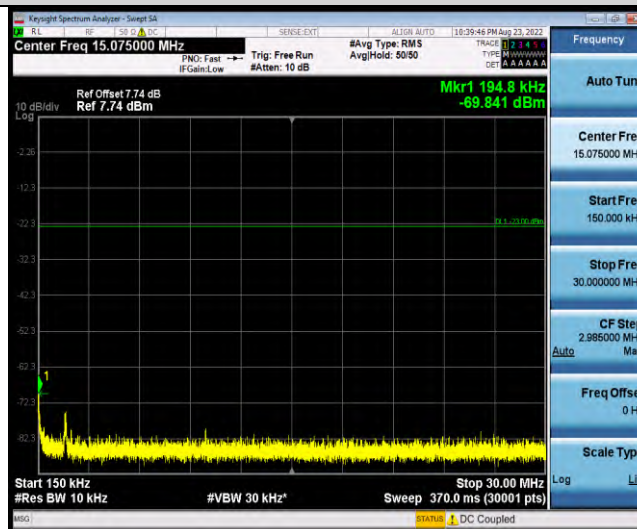

Band19-Stand-Alone-NaN-QPSK-24002-1 @ 47-3.75kHz-0.009-0.15-0.009~0.15MHz @ -58.31dBm--33-PASS

Band19-Stand-Alone-NaN-QPSK-24002-1 @ 47-3.75kHz-0.15-30-0.15~30MHz @ -69.84dBm--23-PASS