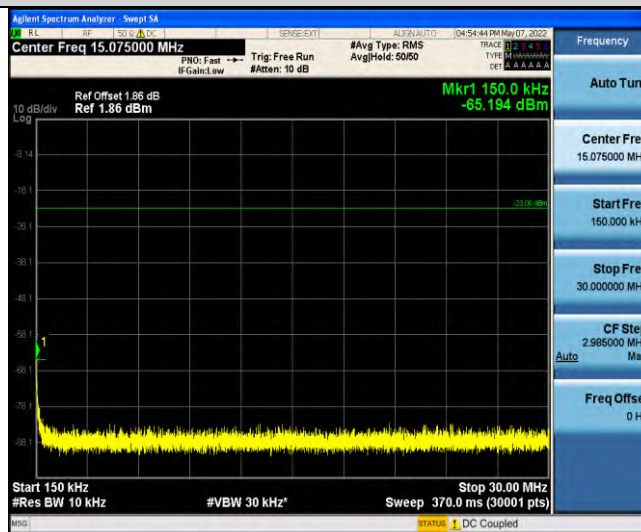

Band17-Stand-Alone-NaN-QPSK-23848-1 @0-3.75kHz-0.009-0.15-0.009~0.15MHz@-64.56dBm--33-PASS

Band17-Stand-Alone-NaN-QPSK-23848-1 @0-3.75kHz-0.15-30-0.15~30MHz@-65.19dBm--23-PASS