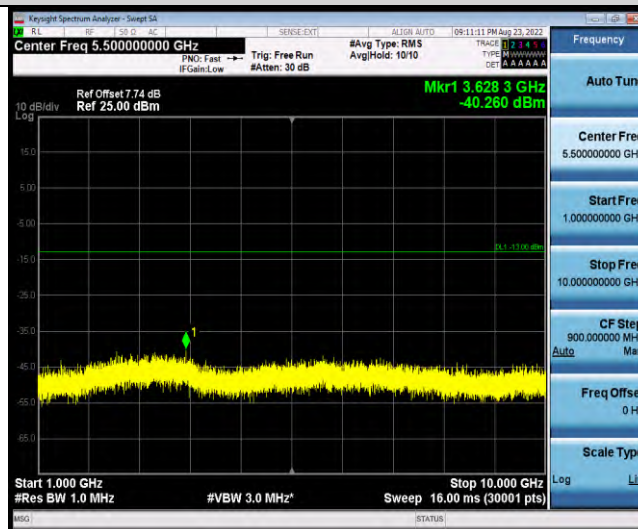

Band18-Stand-Alone-NaN-QPSK-23852-12@0-15kHz-30-1000-30~1000MHz@-40.7dBm--13-PASS

Band18-Stand-Alone-NaN-QPSK-23852-12@0-15kHz-1000-10000-1000~10000MHz@-40.26dBm--13-PASS