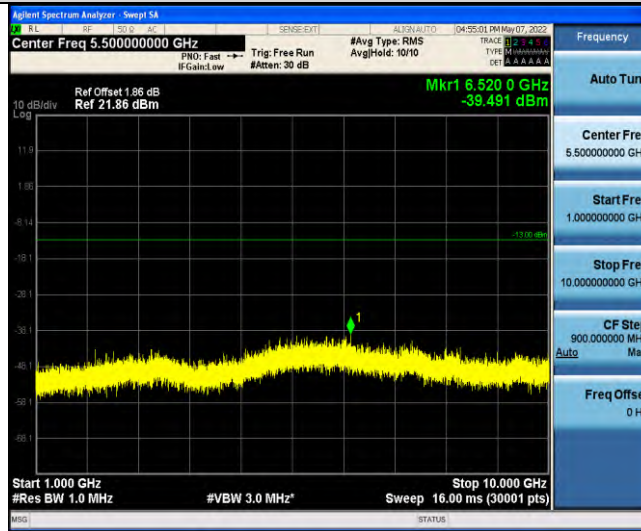

Band17-Stand-Alone-NaN-QPSK-23848-1 @0-3.75kHz-30-1000-30~1000MHz@-56.39dBm--13-PASS

Band17-Stand-Alone-NaN-QPSK-23848-1 @0-3.75kHz-1000-10000-1000~10000MHz@-39.49dBm--13-PASS