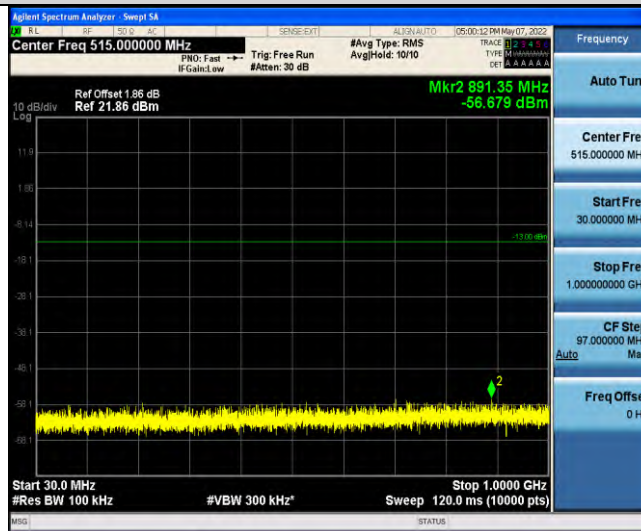

Band17-Stand-Alone-NaN-QPSK-23848-12@0-15kHz-0.15-30-0.15~30MHz@-58.17dBm--23-PASS

Band17-Stand-Alone-NaN-QPSK-23848-12@0-15kHz-30-1000-30~1000MHz@-56.68dBm--13-PASS