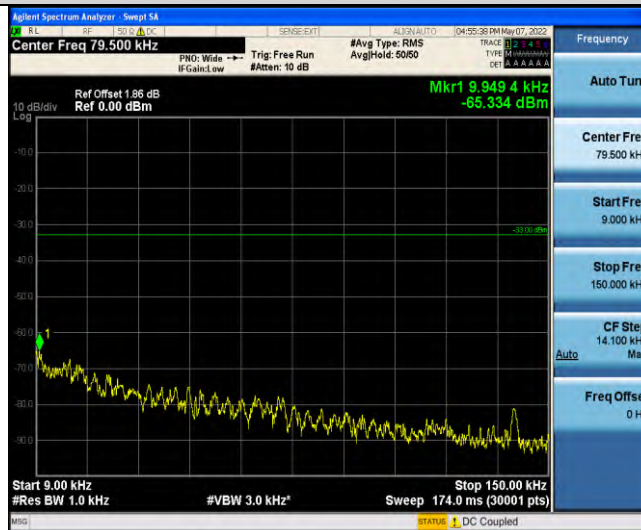

Band17-Stand-Alone-NaN-QPSK-23848-1 @0-3.75kHz-1000-10000-1000~10000MHz@-39.49dBm--13-PASS

Band17-Stand-Alone-NaN-QPSK-23848-1 @47-3.75kHz-0.009-0.15-0.009~0.15MHz@-65.33dBm--33-PASS