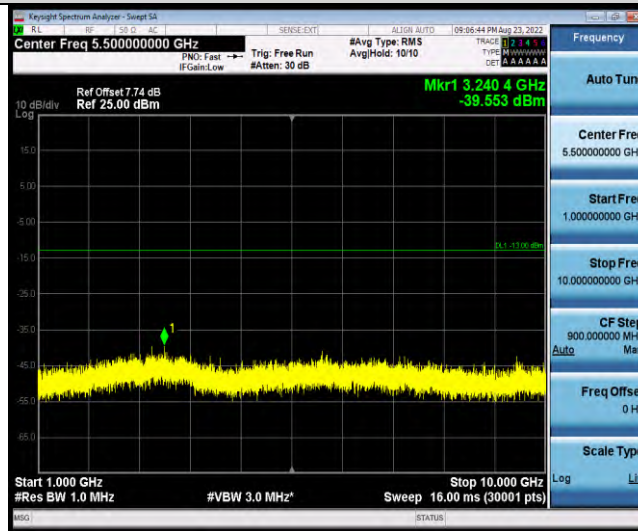

Band18-Stand-Alone-NaN-QPSK-23852-1 @47-3.75kHz-30-1000-30~1000MHz@ -40.66dBm--13-PASS

Band18-Stand-Alone-NaN-QPSK-23852-1 @47-3.75kHz-1000-10000-1000~10000MHz@ -39.55dBm--13-PASS