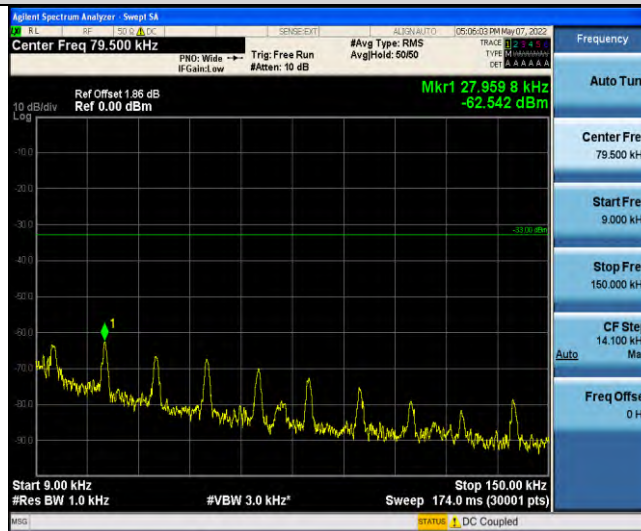

Band17-Stand-Alone-Na-N-BPSK-23790-1 @ 11-15kHz-1000-10000-1000~10000MHz @ -39.25dBm--13-PASS

Band17-Stand-Alone-Na-N-BPSK-23848-1 @ 0-15kHz-0.009-0.15-0.009~0.15MHz @ -62.54dBm--33-PASS