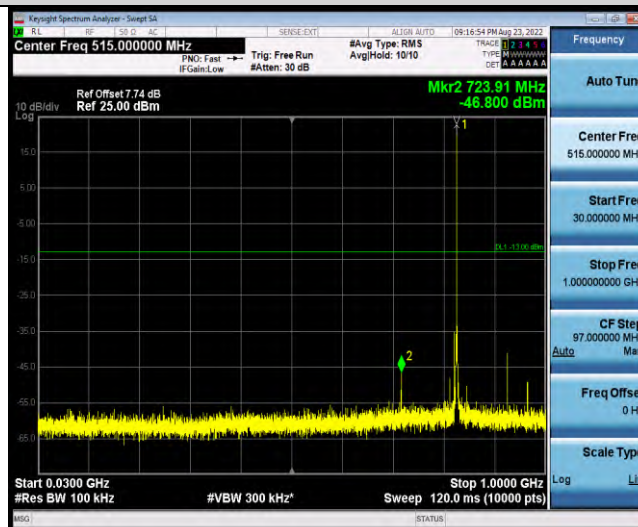

Band18-Stand-Alone-NaN-BPSK-23998-1 @ 0-15kHz-0.15-30-0.15~30MHz @ -72.07dBm--23-PASS

Band18-Stand-Alone-NaN-BPSK-23998-1 @ 0-15kHz-30-1000-30~1000MHz @ -46.8dBm--13-PASS