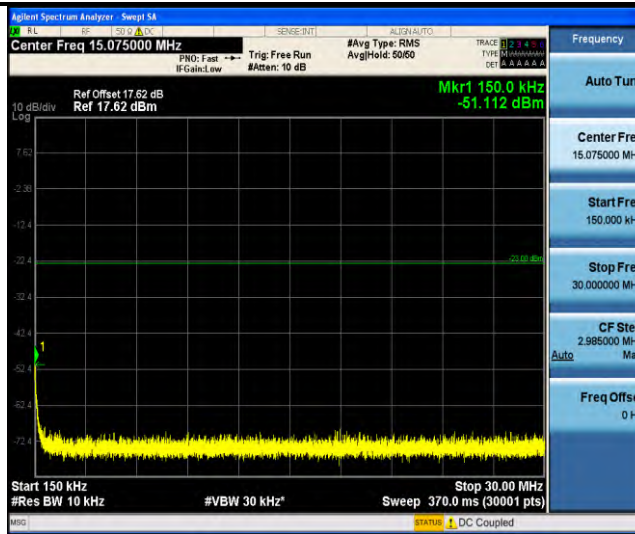

Band18-Stand-Alone-NaN-QPSK-23852-1 @47-3.75kHz-30-1000-30~1000MHz@ -40.66dBm--13-PASS

Band18-Stand-Alone-NaN-QPSK-23852-1 @47-3.75kHz-1000-10000-1000~10000MHz@ -39.55dBm--13-PASS

Band18-Stand-Alone-NaN-QPSK-23925-1 @0-3.75kHz-0.009-0.15-0.009~0.15MHz@ -51.79dBm--33-PASS