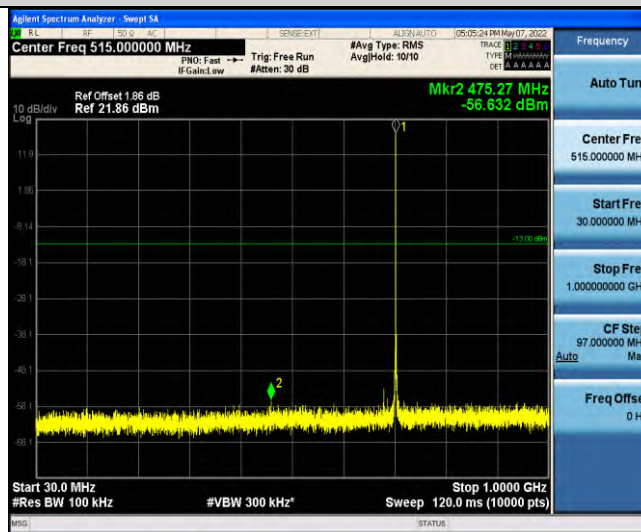

Band17-Stand-Alone-NaN-BPSK-23790-1 @ 11-15kHz-0.15-30-0.15~30MHz @ -66.79dBm--23-PASS

Band17-Stand-Alone-NaN-BPSK-23790-1 @ 11-15kHz-30-1000-30~1000MHz @ -56.63dBm--13-PASS