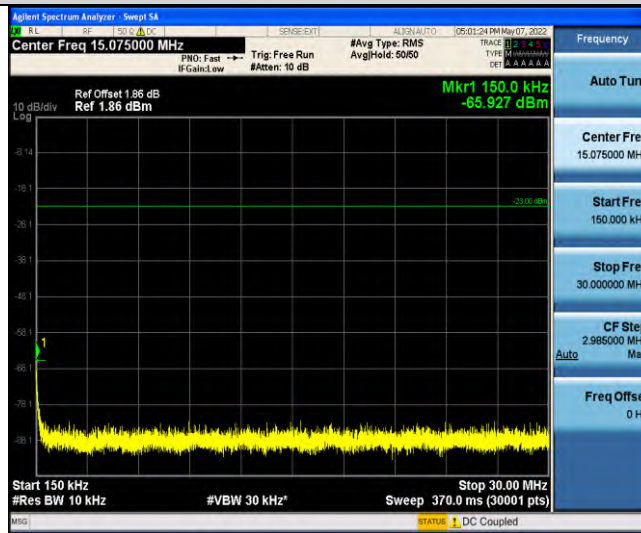

Band17-Stand-Alone-NaN-BPSK-23732-1 @0-15kHz-0.009-0.15-0.009~0.15MHz@-63.86dBm--33-PASS

Band17-Stand-Alone-NaN-BPSK-23732-1 @0-15kHz-0.15-30-0.15~30MHz@-65.93dBm--23-PASS