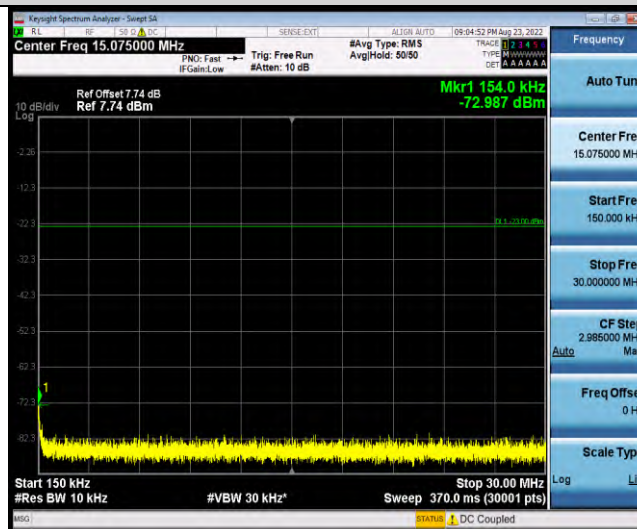

Band18-Stand-Alone-Na-N-QPSK-23852-1@0-3.75kHz-0.009-0.15-0.009~0.15MHz@-65.32dBm--33-PASS

Band18-Stand-Alone-Na-N-QPSK-23852-1@0-3.75kHz-0.15-30-0.15~30MHz@-72.99dBm--23-PASS