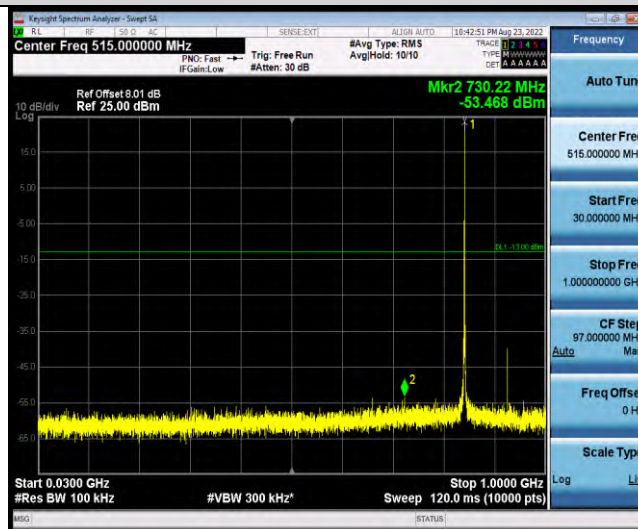

Band19-Stand-Alone-NaN-QPSK-24148-1 @ 47-3.75kHz-0.15-30-0.15~30MHz @ -70.48dBm--23-PASS

Band19-Stand-Alone-NaN-QPSK-24148-1 @ 47-3.75kHz-30-1000-30~1000MHz @ -53.47dBm--13-PASS