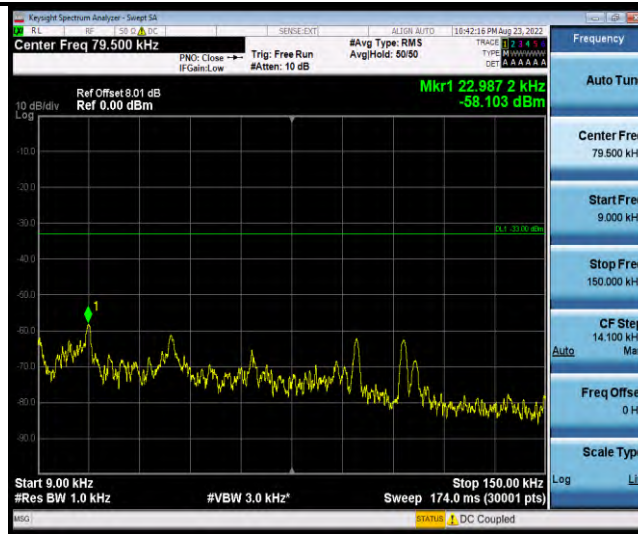

Band19-Stand-Alone-Na-N-QPSK-24148-1 @0-3.75kHz-1000-10000-1000~10000MHz @-35.43dBm--13-PASS

Band19-Stand-Alone-NaN-QPSK-24148-1 @ 47-3.75kHz-0.009-0.15-0.009-0.15MHz @ -58.1dBm--33-PASS