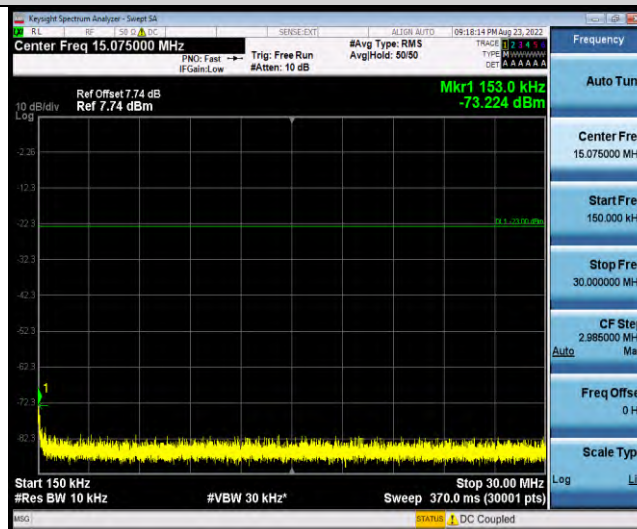

Band18-Stand-Alone-Na-N-BPSK-23998-1 @ 11-15kHz-0.009-0.15-0.009~0.15MHz @ -61.2dBm--33-PASS

Band18-Stand-Alone-Na-N-BPSK-23998-1 @ 11-15kHz-0.15-30-0.15~30MHz @ -73.22dBm--23-PASS