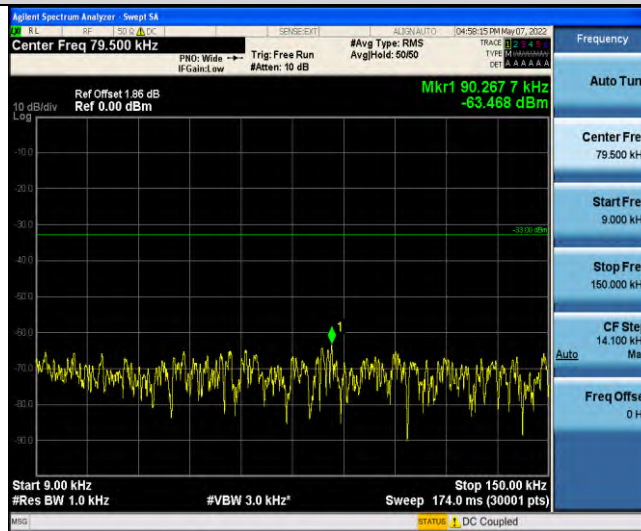

Band17-Stand-Alone-NaN-QPSK-23732-12@0-15kHz-1000-10000-1000~1000MHz@-39.22dBm--13-PASS

Band17-Stand-Alone-NaN-QPSK-23790-12@0-15kHz-0.009-0.15-0.009~0.15MHz@-63.47dBm--33-PASS