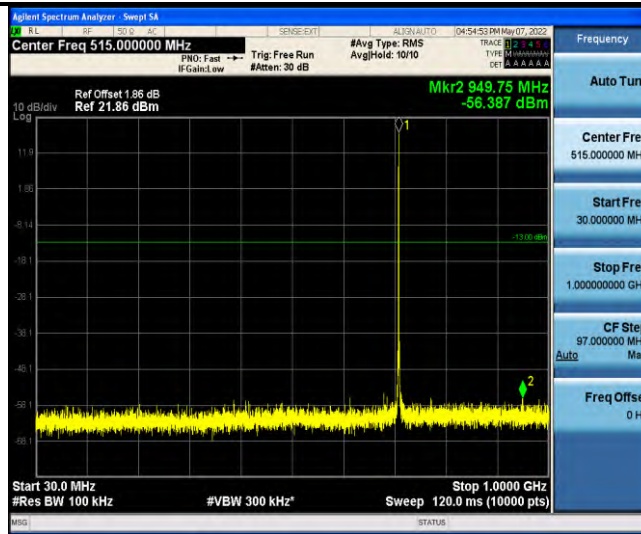

Band17-Stand-Alone-NaN-QPSK-23848-1 @0-3.75kHz-0.15-30-0.15~30MHz@-65.19dBm--23-PASS

Band17-Stand-Alone-NaN-QPSK-23848-1 @0-3.75kHz-30-1000-30~1000MHz@-56.39dBm--13-PASS