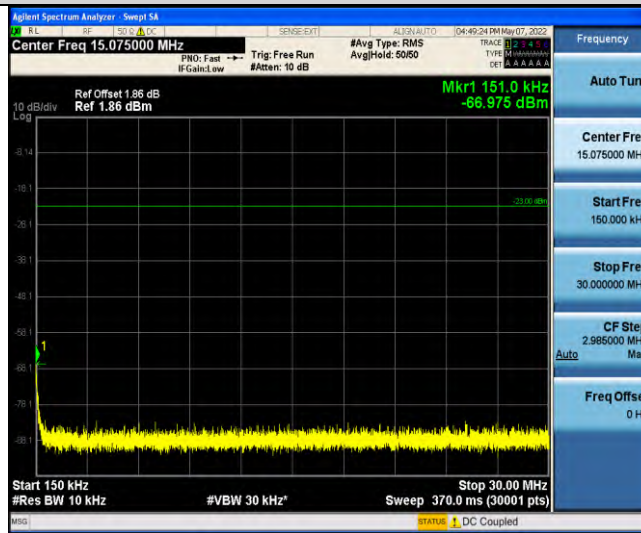

Band17-Stand-Alone-NaN-QPSK-23732-1 @0-3.75kHz-0.009-0.15-0.009~0.15MHz@-66.04dBm--33-PASS

Band17-Stand-Alone-NaN-QPSK-23732-1 @0-3.75kHz-0.15-30-0.15~30MHz@-66.98dBm--23-PASS