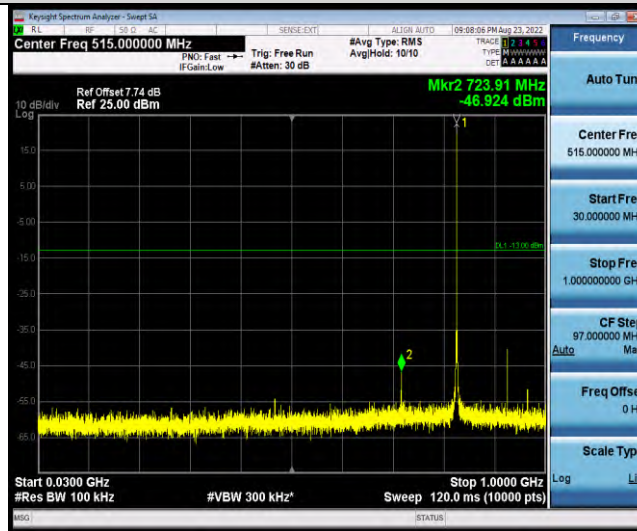

Band18-Stand-Alone-Na-N-QPSK-23998-1 @0-3.75kHz-0.15-30-0.15~30MHz@-71.71dBm--23-PASS

Band18-Stand-Alone-Na-N-QPSK-23998-1 @0-3.75kHz-30-1000-30~1000MHz@-46.92dBm--13-PASS