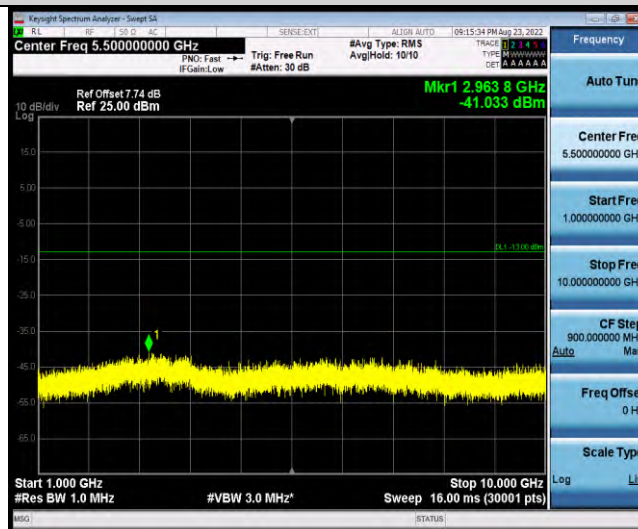

Band18-Stand-Alone-NaN-BPSK-23852-1 @ 11-15kHz-30-1000-30~1000MHz @ -40.61dBm--13-PASS

Band18-Stand-Alone-NaN-BPSK-23852-1 @ 11-15kHz-1000-10000-1000~10000MHz @ -41.03dBm--13-PASS