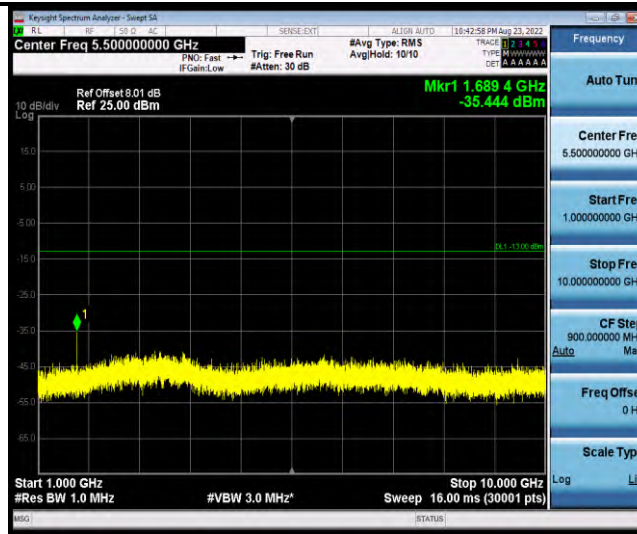

Band19-Stand-Alone-NaN-QPSK-24148-1 @ 47-3.75kHz-0.009-0.15-0.009-0.15MHz @ -58.1dBm--33-PASS

Band19-Stand-Alone-NaN-QPSK-24148-1 @ 47-3.75kHz-0.15-30-0.15~30MHz @ -70.48dBm--23-PASS

Band19-Stand-Alone-NaN-QPSK-24148-1 @ 47-3.75kHz-30-1000-30~1000MHz @ -53.47dBm--13-PASS