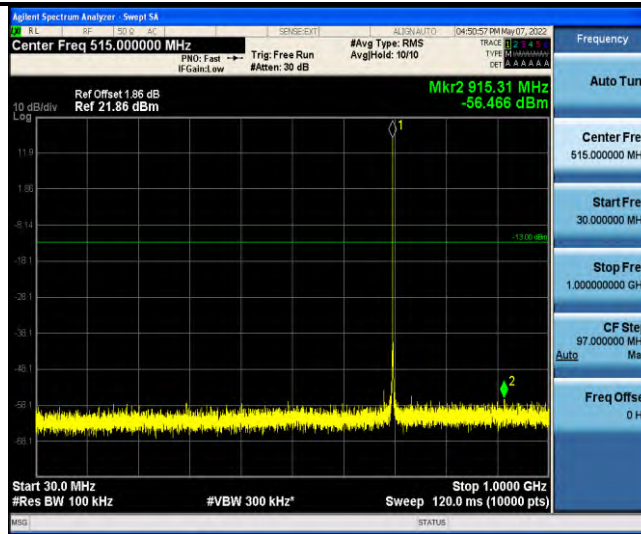

Band17-Stand-Alone-NaN-QPSK-23732-1 @47-3.75kHz-0.15-30-0.15~30MHz@ -66.46dBm--23-PASS

Band17-Stand-Alone-NaN-QPSK-23732-1 @47-3.75kHz-30-1000-30~1000MHz@-56.47dBm--13-PASS