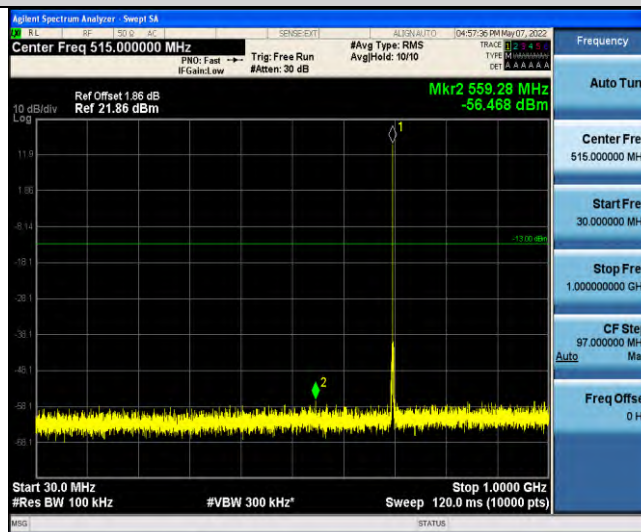

Band17-Stand-Alone-Na-N-QPSK-23732-12@0-15kHz-0.15-30-0.15~30MHz@-60.13dBm--23-PASS

Band17-Stand-Alone-Na-N-QPSK-23732-12@0-15kHz-30-1000-30~1000MHz@-56.47dBm--13-PASS