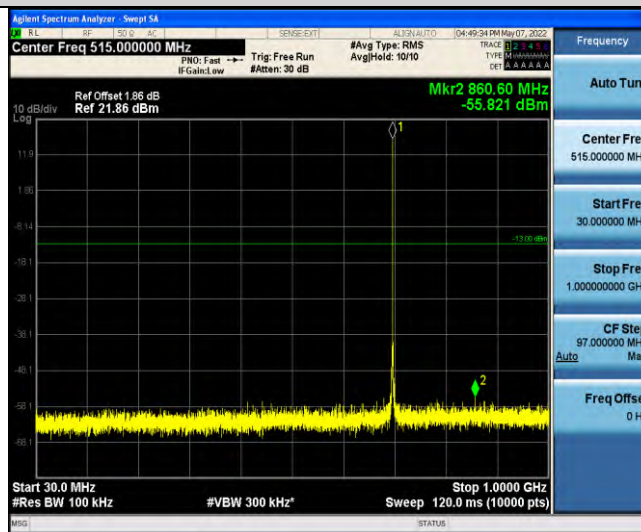

Band17-Stand-Alone-NaN-QPSK-23732-1 @0-3.75kHz-0.15-30-0.15~30MHz@-66.98dBm--23-PASS

Band17-Stand-Alone-NaN-QPSK-23732-1 @0-3.75kHz-30-1000-30~1000MHz@-55.82dBm--13-PASS