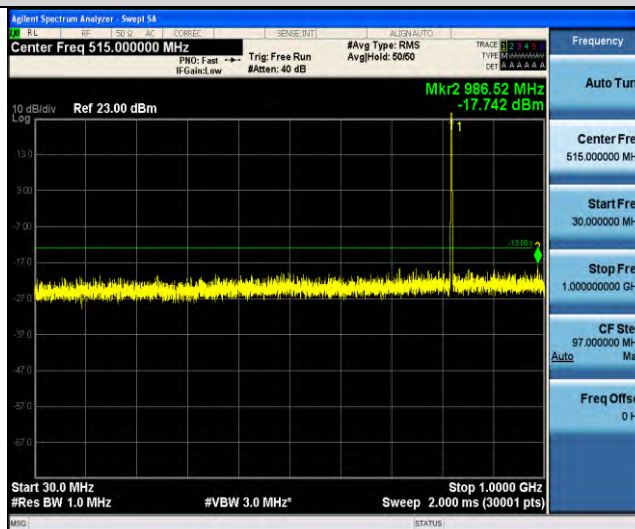

Band18-Stand-Alone-NaN-BPSK-23925-1 @ 11-15kHz-0.15-30-0.15~30MHz @ -51.09dBm--23-PASS

Band18-Stand-Alone-NaN-BPSK-23925-1 @ 11-15kHz-30-1000-30~1000MHz @ -17.74dBm--13-PASS