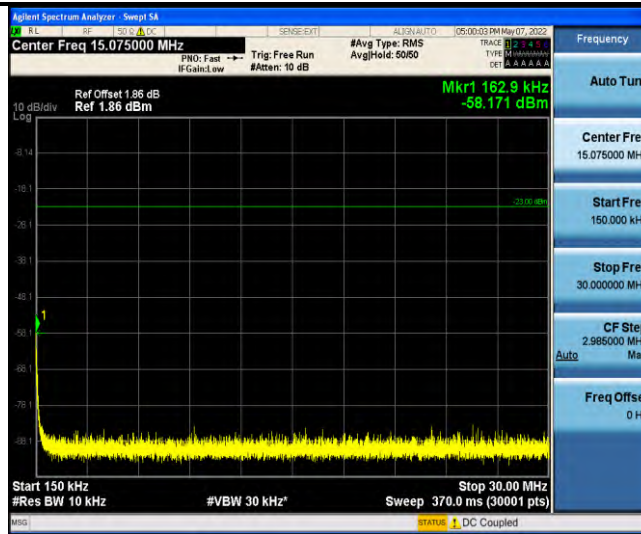

Band17-Stand-Alone-NaN-QPSK-23848-12@0-15kHz-0.009-0.15-0.009~0.15MHz@-61.76dBm--33-PASS

Band17-Stand-Alone-NaN-QPSK-23848-12@0-15kHz-0.15-30-0.15~30MHz@-58.17dBm--23-PASS