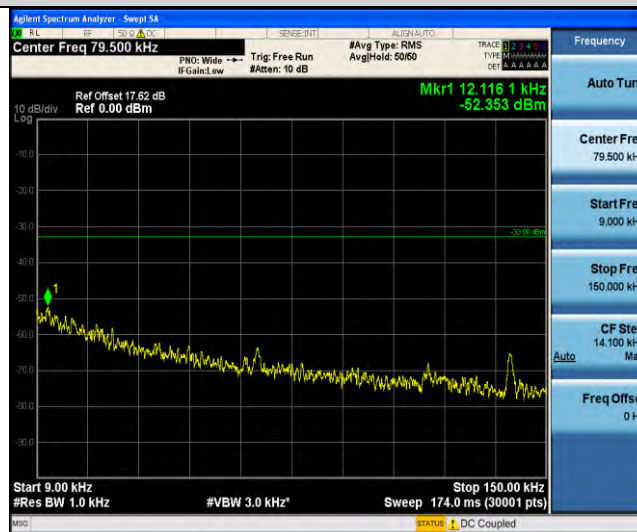

Band19-Stand-Alone-NaN-QPSK-24075-1 @0-3.75kHz-12000-26500-12000~26500MHz @-30.48dBm--13-PASS

Band19-Stand-Alone-NaN-QPSK-24075-1 @47-3.75kHz-0.009-0.15-0.009~0.15MHz @-52.35dBm--33-PASS