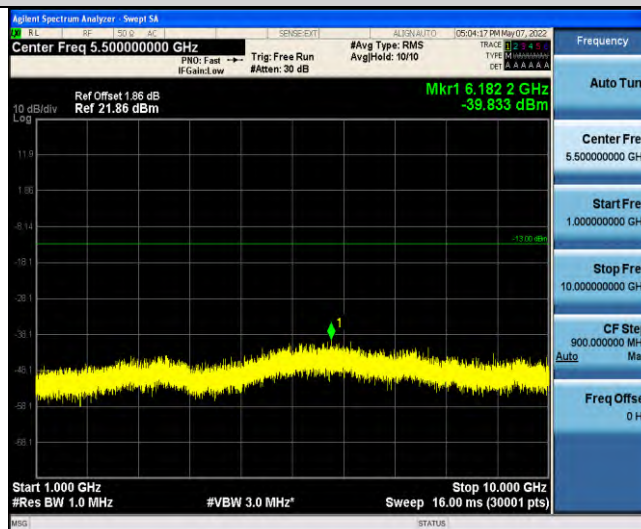

Band17-Stand-Alone-NaN-BPSK-23790-1 @ 0-15kHz-30-1000-30~1000MHz @ -55.01dBm--13-PASS

Band17-Stand-Alone-NaN-BPSK-23790-1 @ 0-15kHz-1000-10000-1000~10000MHz @ -39.83dBm--13-PASS