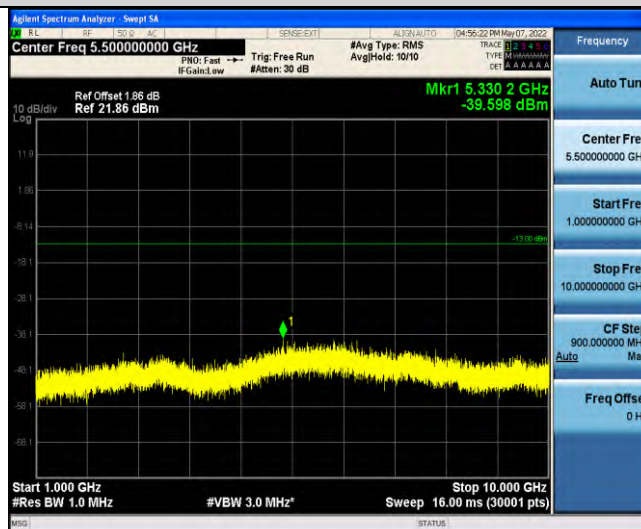

Band17-Stand-Alone-NaN-QPSK-23848-1 @ 47-3.75kHz-30-1000-30~1000MHz @ -55.85dBm--13-PASS

Band17-Stand-Alone-NaN-QPSK-23848-1 @ 47-3.75kHz-1000-10000-1000~10000MHz @ -39.6dBm--13-PASS