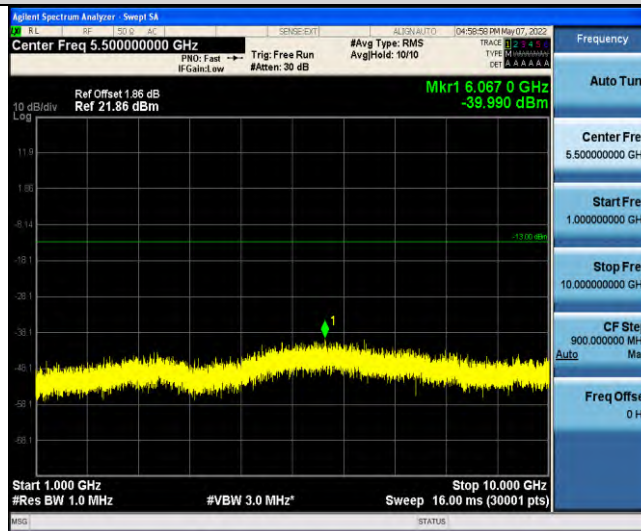

Band17-Stand-Alone-NaN-QPSK-23790-12@0-15kHz-30-1000-30~1000MHz@-56.45dBm--13-PASS

Band17-Stand-Alone-NaN-QPSK-23790-12@0-15kHz-1000-10000-1000~10000MHz@-39.99dBm--13-PASS