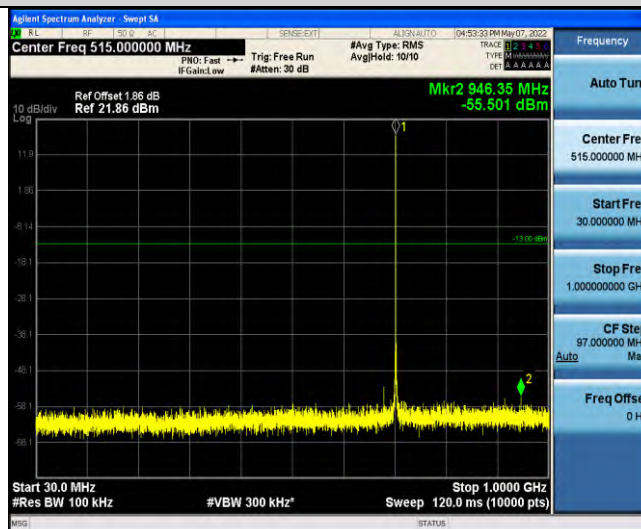

Band17-Stand-Alone-Na-N-QPSK-23790-1 @ 47-3.75kHz-0.15-30-0.15~30MHz @ -65.22dBm--23-PASS

Band17-Stand-Alone-Na-N-QPSK-23790-1 @ 47-3.75kHz-30-1000-30~1000MHz @ -55.5dBm--13-PASS