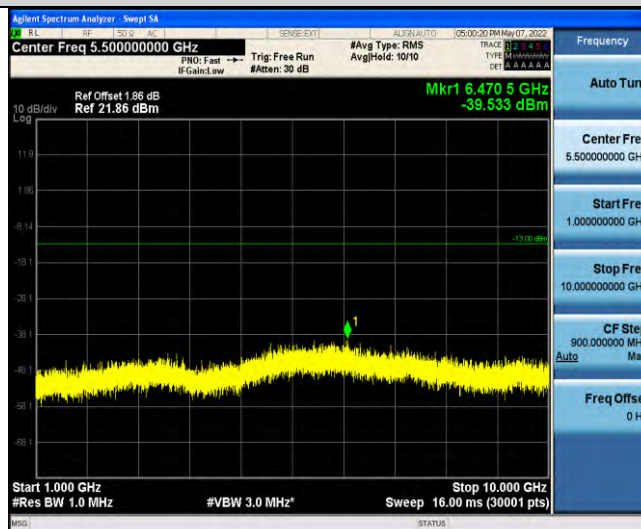

Band17-Stand-Alone-NaN-QPSK-23848-12@0-15kHz-30-1000-30~1000MHz@-56.68dBm--13-PASS

Band17-Stand-Alone-NaN-QPSK-23848-12@0-15kHz-1000-10000-1000~10000MHz@-39.53dBm--13-PASS