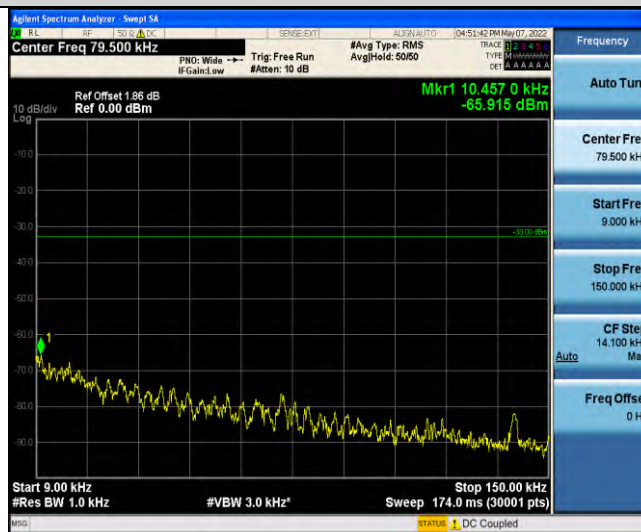

Band17-Stand-Alone-NaN-QPSK-23732-1 @47-3.75kHz-1000-10000-1000~10000MHz@-39.58dBm--13-PASS

Band17-Stand-Alone-NaN-QPSK-23790-1 @0-3.75kHz-0.009-0.15-0.009~0.15MHz@-65.92dBm--33-PASS