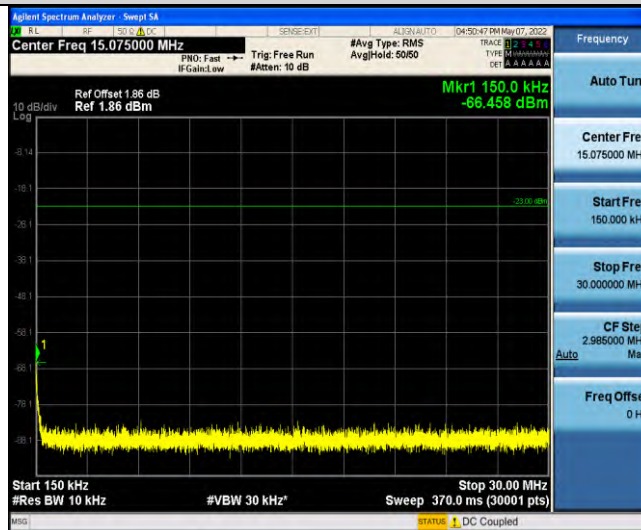

Band17-Stand-Alone-NaN-QPSK-23732-1 @47-3.75kHz-0.009-0.15-0.009~0.15MHz@ -65.64dBm--33-PASS

Band17-Stand-Alone-NaN-QPSK-23732-1 @47-3.75kHz-0.15-30-0.15~30MHz@ -66.46dBm--23-PASS