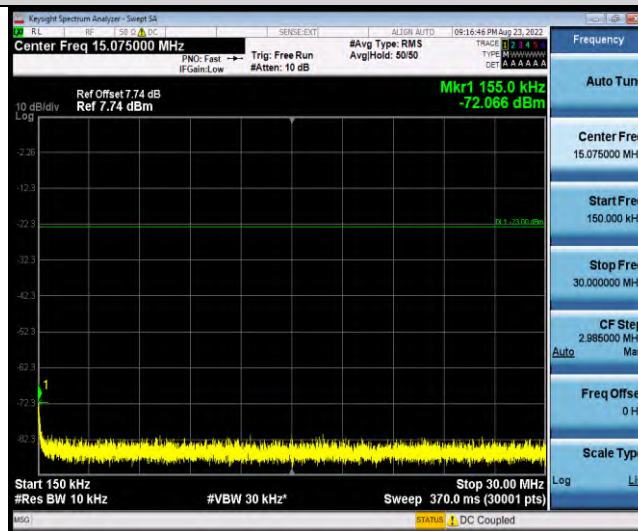

Band18-Stand-Alone-NaN-BPSK-23998-1 @ 0-15kHz-0.009-0.15-0.009~0.15MHz @ -61.4dBm--33-PASS

Band18-Stand-Alone-NaN-BPSK-23998-1 @ 0-15kHz-0.15-30-0.15~30MHz @ -72.07dBm--23-PASS