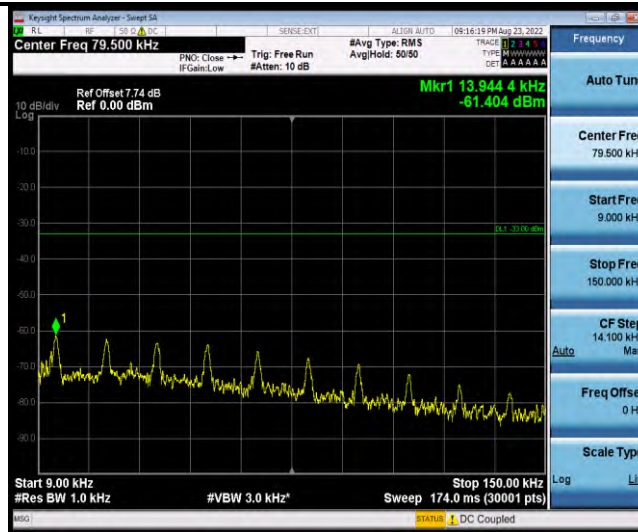

Band18-Stand-Alone-NaN-BPSK-23925-1 @ 11-15kHz-12000-26500-12000~26500MHz@ -30.72dBm--13-PASS

Band18-Stand-Alone-NaN-BPSK-23998-1 @ 0-15kHz-0.009-0.15-0.009~0.15MHz @ -61.4dBm--33-PASS