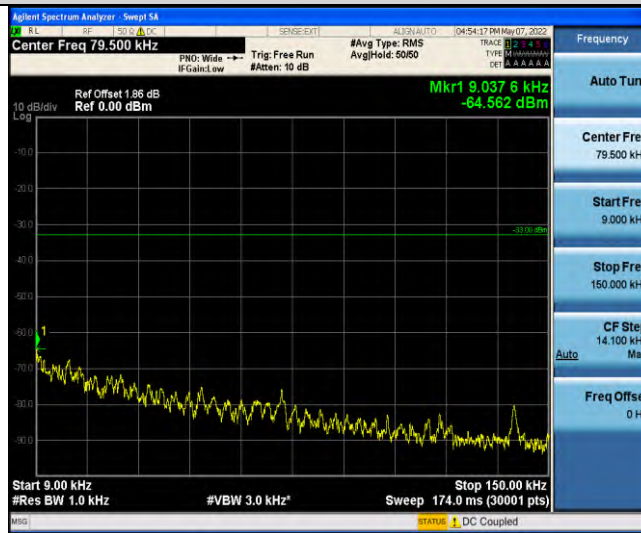

Band17-Stand-Alone-NaN-QPSK-23790-1 @47-3.75kHz-1000-10000-1000~10000MHz@-39.06dBm--13-PASS

Band17-Stand-Alone-NaN-QPSK-23848-1 @0-3.75kHz-0.009-0.15-0.009~0.15MHz@-64.56dBm--33-PASS