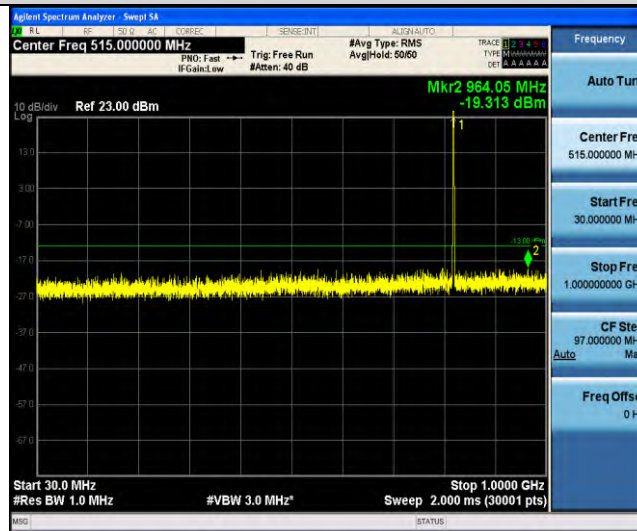

Band18-Stand-Alone-NaN-QPSK-23925-1 @ 47-3.75kHz-0.15-30-0.15~30MHz @ -51.02dBm--23-PASS

Band18-Stand-Alone-NaN-QPSK-23925-1 @ 47-3.75kHz-30-1000-30~1000MHz @ -19.31dBm--13-PASS