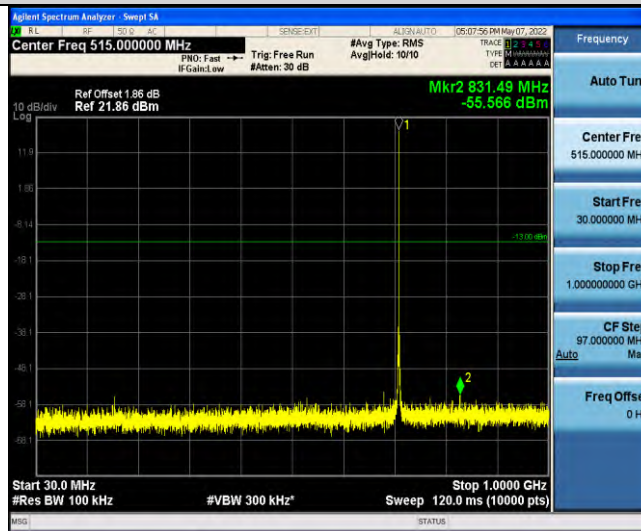

Band17-Stand-Alone-NaN-BPSK-23848-1 @ 11-15kHz-0.15-30-0.15~30MHz @ -65.66dBm--23-PASS

Band17-Stand-Alone-NaN-BPSK-23848-1 @ 11-15kHz-30-1000-30~1000MHz @ -55.57dBm--13-PASS