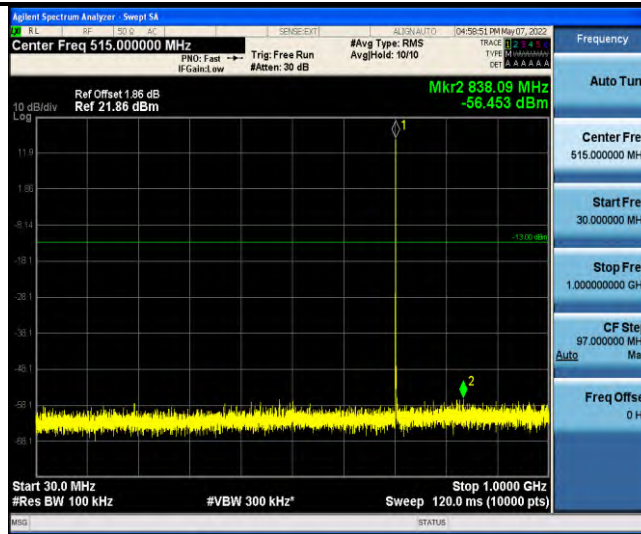

Band17-Stand-Alone-NaN-QPSK-23732-12@0-15kHz-1000-10000-1000~1000MHz@-39.22dBm--13-PASS

Band17-Stand-Alone-NaN-QPSK-23790-12@0-15kHz-0.009-0.15-0.009~0.15MHz@-63.47dBm--33-PASS

Band17-Stand-Alone-NaN-QPSK-23790-12@0-15kHz-0.15-30-0.15~30MHz@-56.14dBm--23-PASS