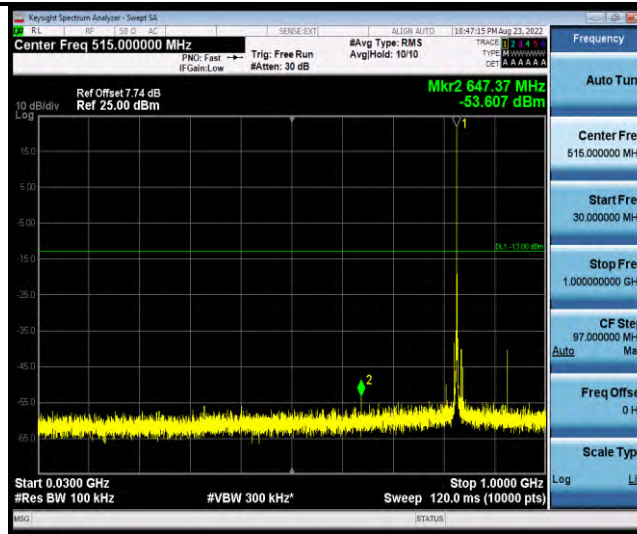

Band19-Stand-Alone-NaN-BPSK-24002-1 @0-15kHz-0.15-30-0.15~30MHz@-68.52dBm--23-PASS

Band19-Stand-Alone-NaN-BPSK-24002-1 @ 0-15kHz-30-1000-30~1000MHz @ -53.61dBm--13-PASS