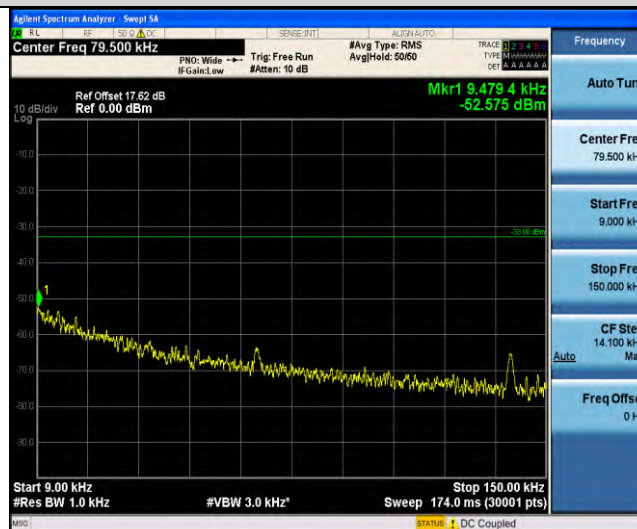

Band18-Stand-Alone-NaN-QPSK-23925-1 @0-3.75kHz-12000-26500-12000~26500MHz @-30.76dBm--13-PASS

Band18-Stand-Alone-NaN-QPSK-23925-1 @47-3.75kHz-0.009-0.15-0.009~0.15MHz @-52.58dBm--33-PASS