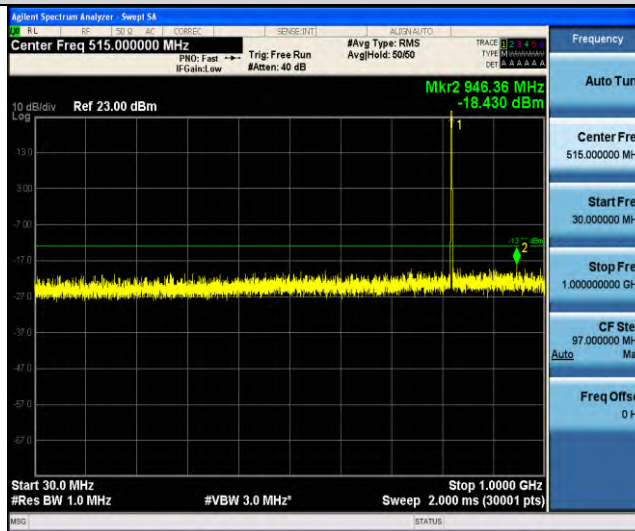

Band18-Stand-Alone-NaN-QPSK-23925-1 @0-3.75kHz-0.15-30-0.15~30MHz@-51.11dBm--23-PASS

Band18-Stand-Alone-NaN-QPSK-23925-1 @0-3.75kHz-30-1000-30~1000MHz@-18.43dBm--13-PASS