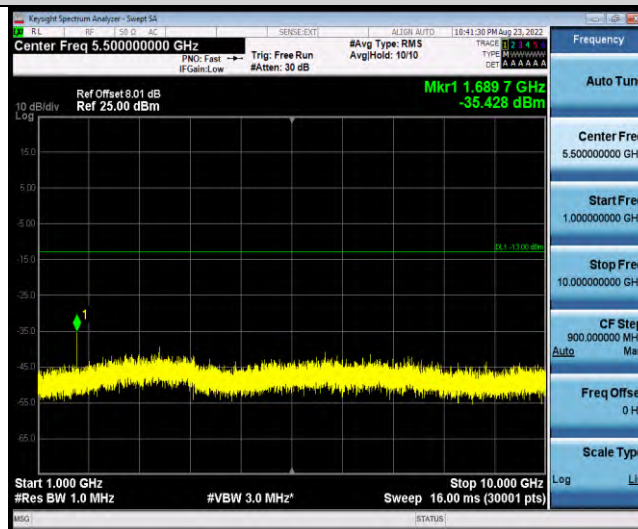

Band19-Stand-Alone-Na-N-QPSK-24148-1 @0-3.75kHz-30-1000-30~1000MHz @-53.96dBm--13-PASS

Band19-Stand-Alone-Na-N-QPSK-24148-1 @0-3.75kHz-1000-10000-1000~10000MHz @-35.43dBm--13-PASS