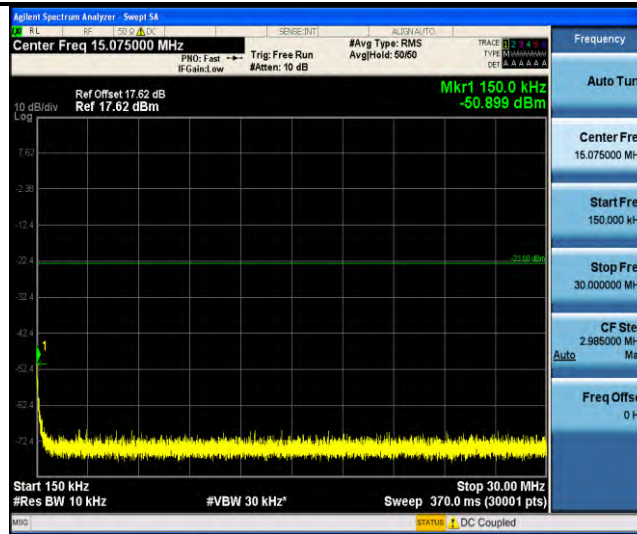

Band19-Stand-Alone-NaN-QPSK-24075-1 @47-3.75kHz-0.009-0.15-0.009~0.15MHz @-52.35dBm--33-PASS

Band19-Stand-Alone-NaN-QPSK-24075-1 @ 47-3.75kHz-0.15-30-0.15~30MHz @ -50.9dBm--23-PASS