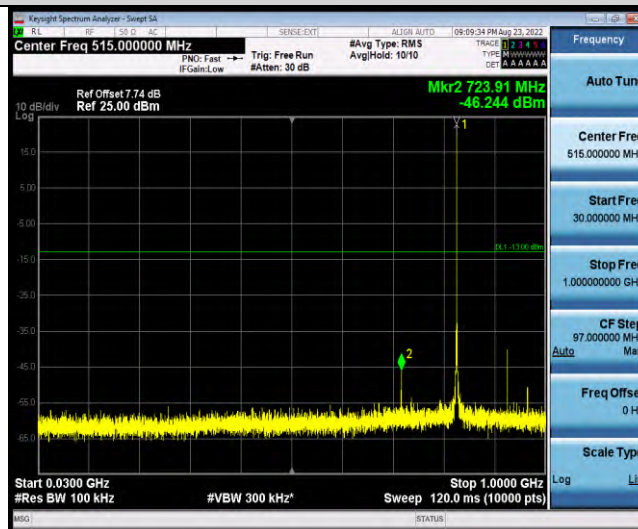

Band18-Stand-Alone-NaN-QPSK-23998-1 @ 47-3.75kHz-0.15-30-0.15~30MHz @ -72.29dBm--23-PASS

Band18-Stand-Alone-NaN-QPSK-23998-1 @ 47-3.75kHz-30-1000-30~1000MHz @ -46.24dBm--13-PASS