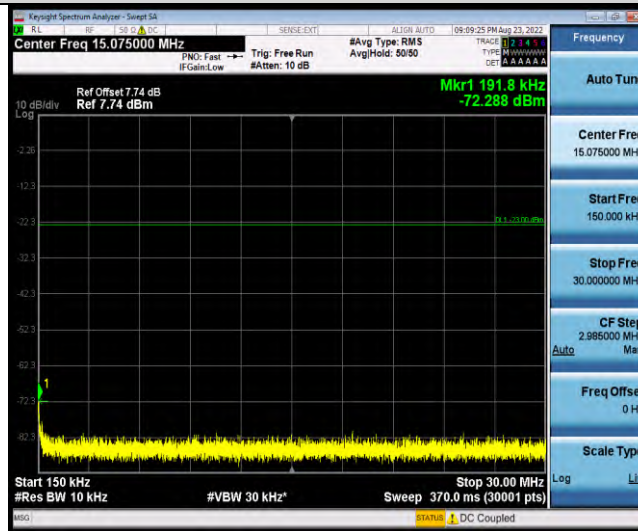

Band18-Stand-Alone-NaN-QPSK-23998-1 @ 47-3.75kHz-0.009-0.15-0.009~0.15MHz @ -63.97dBm--33-PASS

Band18-Stand-Alone-NaN-QPSK-23998-1 @ 47-3.75kHz-0.15-30-0.15~30MHz @ -72.29dBm--23-PASS