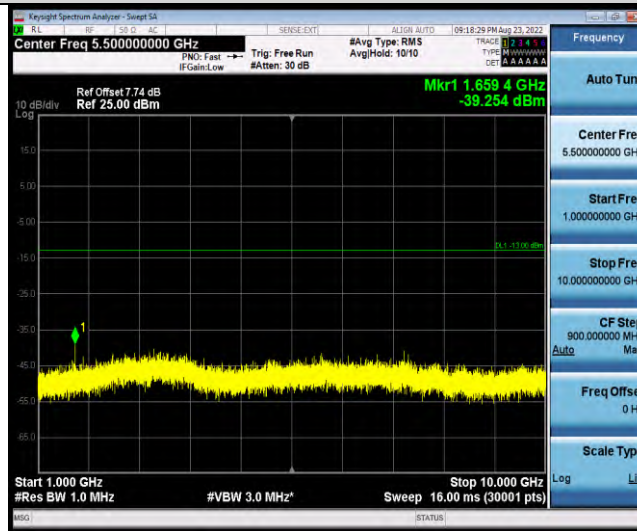

Band18-Stand-Alone-NaN-BPSK-23998-1 @ 11-15kHz-30-1000-30~1000MHz @ -46.97dBm--13-PASS

Band18-Stand-Alone-NaN-BPSK-23998-1 @ 11-15kHz-1000-10000-1000~10000MHz @ -39.25dBm--13-PASS