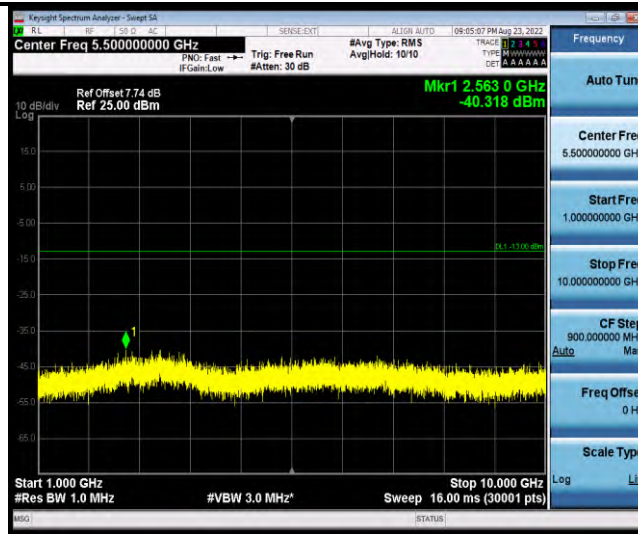

Band18-Stand-Alone-Na-N-QPSK-23852-1 @ 0-3.75kHz-30-1000-30~1000MHz @ -40.9dBm--13-PASS

Band18-Stand-Alone-NaN-QPSK-23852-1 @ 0-3.75kHz-1000-10000-1000~1000MHz @ -40.32dBm--13-PASS