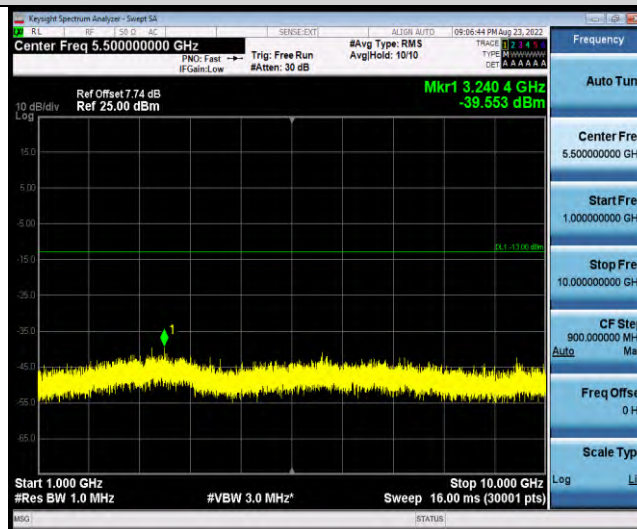

Band18-Stand-Alone-NaN-QPSK-23852-1 @ 47-3.75kHz-30-1000-30~1000MHz @ -40.66dBm--13-PASS

Band18-Stand-Alone-NaN-QPSK-23852-1 @ 47-3.75kHz-1000-10000-1000~10000MHz @ -39.55dBm--13-PASS