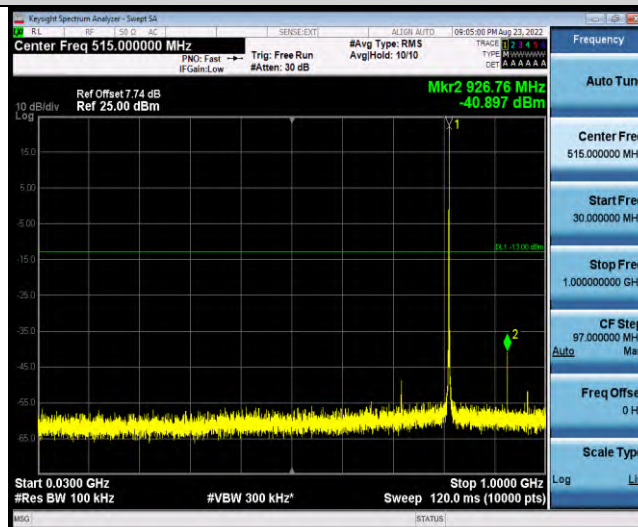

Band18-Stand-Alone-Na-N-QPSK-23852-1 @ 0-3.75kHz-0.15-30-0.15~30MHz @ -72.99dBm--23-PASS

Band18-Stand-Alone-Na-N-QPSK-23852-1 @ 0-3.75kHz-30-1000-30~1000MHz @ -40.9dBm--13-PASS