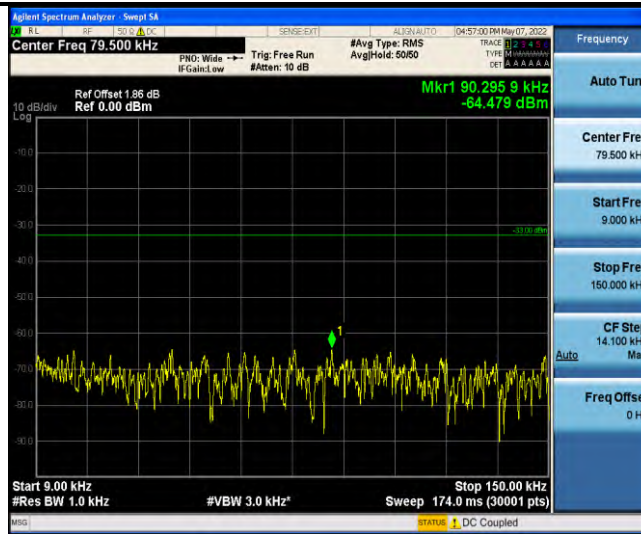

Band17-Stand-Alone-NaN-BPSK-23848-1 @ 11-15kHz-1000-10000-1000~10000MHz @ -35.73dBm--13-PASS

Band17-Stand-Alone-Na-N-QPSK-23732-12@0-15kHz-0.009-0.15-0.009~0.15MHz@-64.48dBm--33-PASS