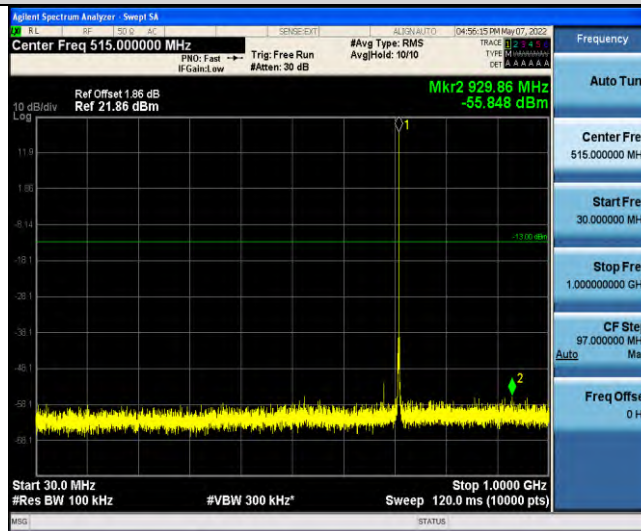

Band17-Stand-Alone-NaN-QPSK-23848-1 @ 47-3.75kHz-0.15-30-0.15~30MHz @ -66.49dBm--23-PASS

Band17-Stand-Alone-NaN-QPSK-23848-1 @ 47-3.75kHz-30-1000-30~1000MHz @ -55.85dBm--13-PASS