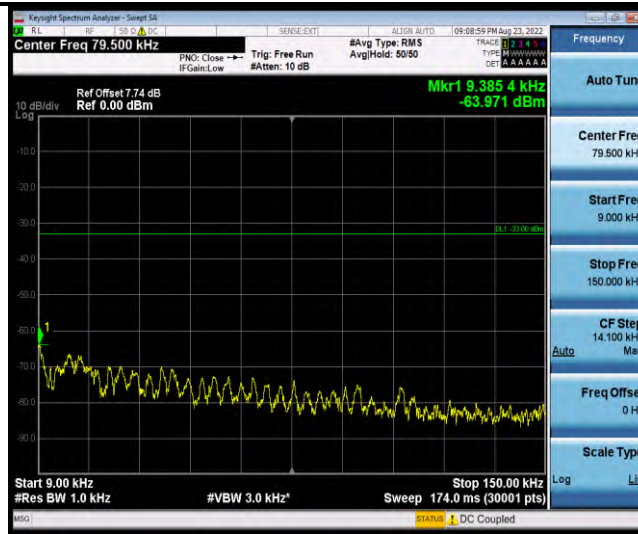

Band18-Stand-Alone-Na-N-QPSK-23998-1 @0-3.75kHz-1000-10000-1000~10000MHz@-38.35dBm--13-PASS

Band18-Stand-Alone-NaN-QPSK-23998-1 @ 47-3.75kHz-0.009-0.15-0.009~0.15MHz @ -63.97dBm--33-PASS