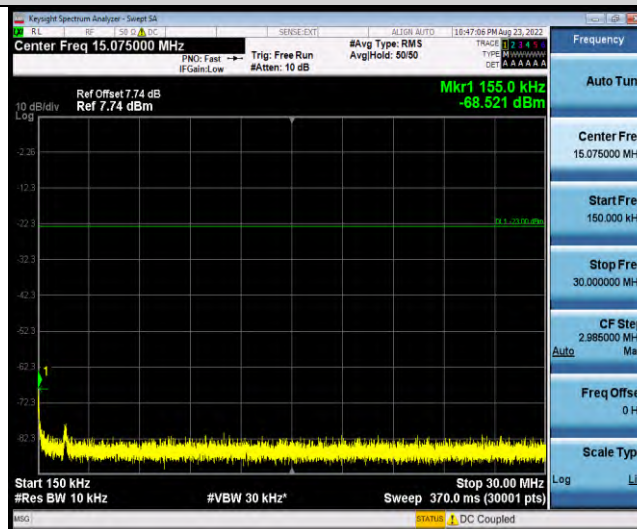

Band19-Stand-Alone-NaN-BPSK-24002-1 @0-15kHz-0.009-0.15-0.009~0.15MHz@-58.94dBm--33-PASS

Band19-Stand-Alone-NaN-BPSK-24002-1 @0-15kHz-0.15-30-0.15~30MHz@-68.52dBm--23-PASS