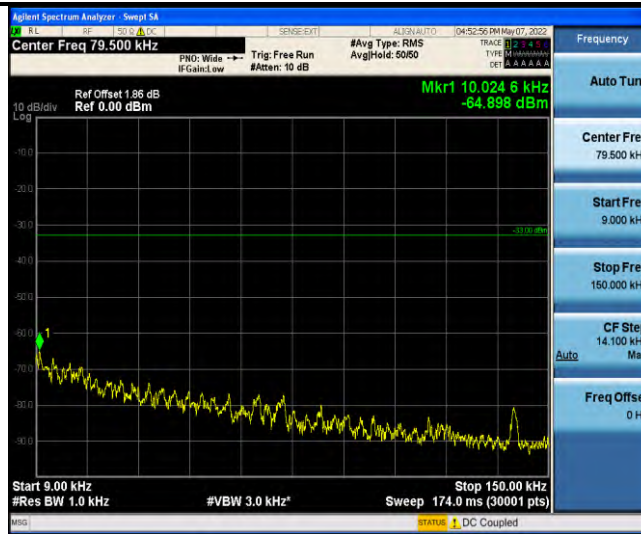

Band17-Stand-Alone-Na-N-QPSK-23790-1 @0-3.75kHz-0.15-30-0.15~30MHz @ -66.34dBm--23-PASS

Band17-Stand-Alone-Na-N-QPSK-23790-1 @0-3.75kHz-30-1000-30~1000MHz @ -56.53dBm--13-PASS

Band17-Stand-Alone-Na-N-QPSK-23790-1 @0-3.75kHz-1000-10000-1000~10000MHz @ -39.21dBm--13-PASS