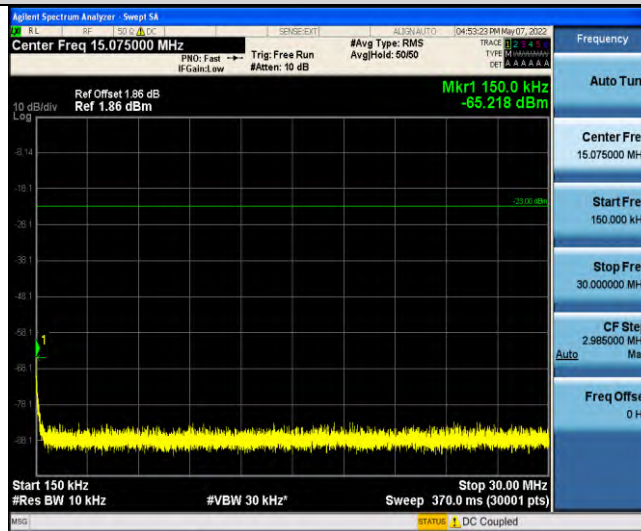

Band17-Stand-Alone-Na-N-QPSK-23790-1 @ 47-3.75kHz-0.009-0.15-0.009-0.15MHz @ -64.9dBm--33-PASS

Band17-Stand-Alone-Na-N-QPSK-23790-1 @ 47-3.75kHz-0.15-30-0.15~30MHz @ -65.22dBm--23-PASS