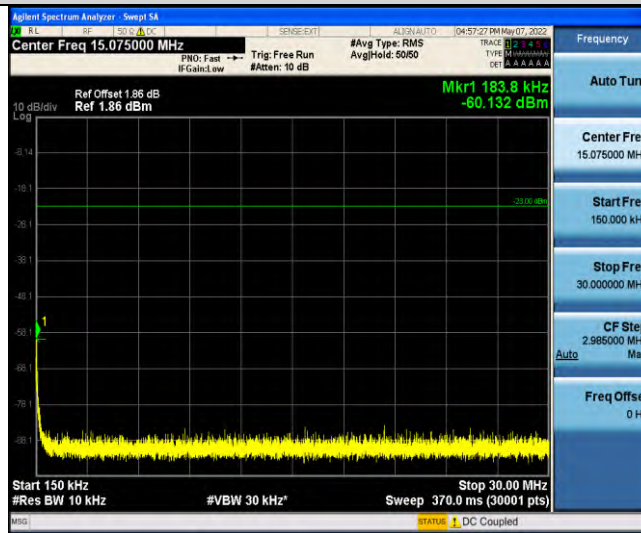

Band17-Stand-Alone-Na-N-QPSK-23732-12@0-15kHz-0.009-0.15-0.009~0.15MHz@-64.48dBm--33-PASS

Band17-Stand-Alone-Na-N-QPSK-23732-12@0-15kHz-0.15-30-0.15~30MHz@-60.13dBm--23-PASS