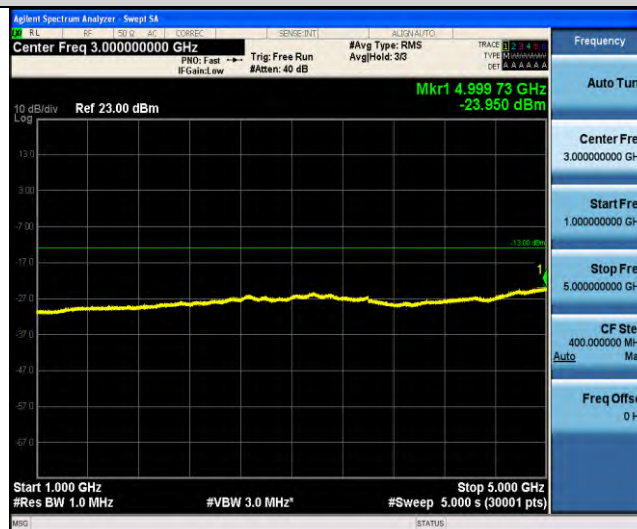

Band19-Stand-Alone-NaN-QPSK-24075-1 @ 47-3.75kHz-30-1000-30~1000MHz @ -18.89dBm--13-PASS

Band19-Stand-Alone-NaN-QPSK-24075-1 @ 47-3.75kHz-1000-5000-1000~5000MHz @ -23.95dBm--13-PASS