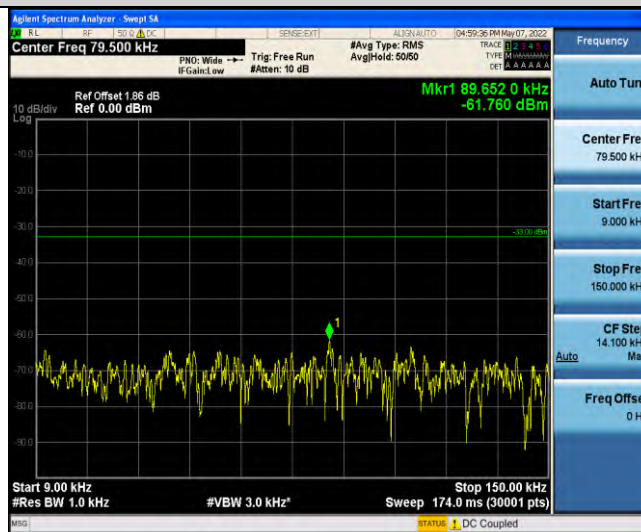

Band17-Stand-Alone-NaN-QPSK-23790-12@0-15kHz-1000-10000-1000~10000MHz@-39.99dBm--13-PASS

Band17-Stand-Alone-NaN-QPSK-23848-12@0-15kHz-0.009-0.15-0.009~0.15MHz@-61.76dBm--33-PASS