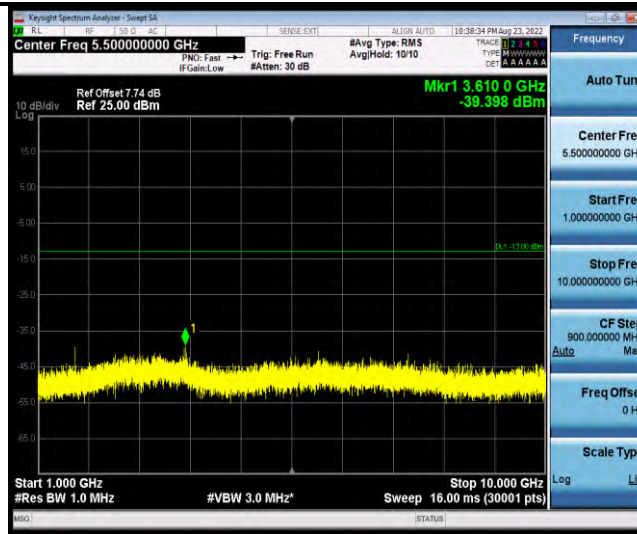

Band19-Stand-Alone-NaN-QPSK-24002-1 @0-3.75kHz-30-1000-30~1000MHz@-54.72dBm--13-PASS

Band19-Stand-Alone-NaN-QPSK-24002-1 @ 0-3.75kHz-1000-10000-1000~10000MHz @ -39.4dBm--13-PASS