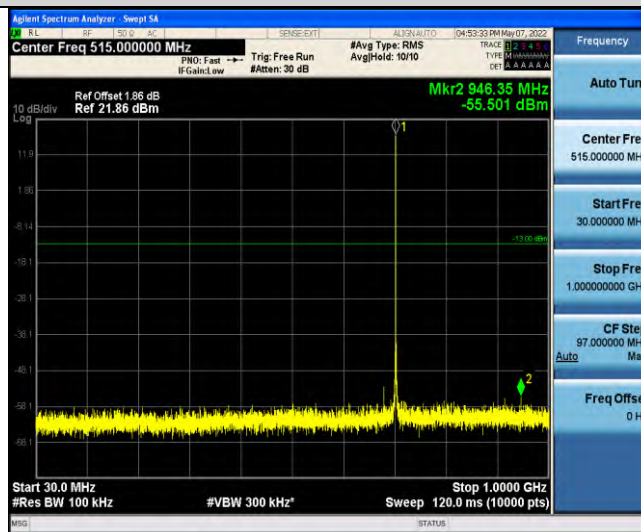

Band17-Stand-Alone-Na-N-QPSK-23790-1 @ 47-3.75kHz-0.009-0.15-0.009-0.15MHz @ -64.9dBm--33-PASS

Band17-Stand-Alone-Na-N-QPSK-23790-1 @ 47-3.75kHz-0.15-30-0.15~30MHz @ -65.22dBm--23-PASS

Band17-Stand-Alone-Na-N-QPSK-23790-1 @ 47-3.75kHz-30-1000-30~1000MHz @ -55.5dBm--13-PASS