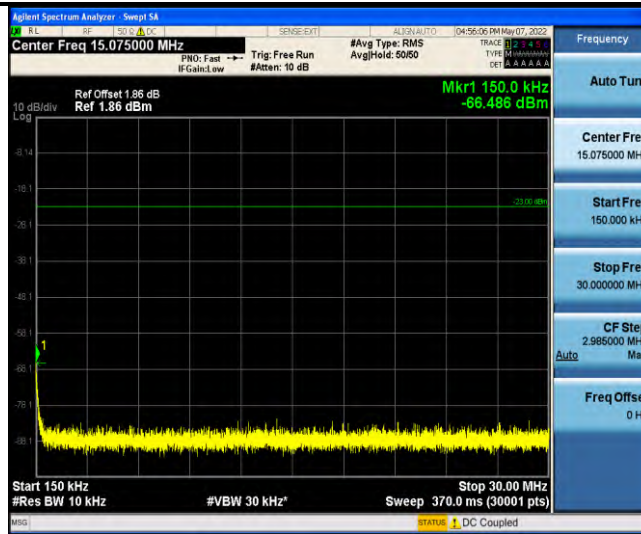

Band17-Stand-Alone-NaN-QPSK-23848-1 @0-3.75kHz-30-1000-30~1000MHz@-56.39dBm--13-PASS

Band17-Stand-Alone-NaN-QPSK-23848-1 @0-3.75kHz-1000-10000-1000~10000MHz@-39.49dBm--13-PASS

Band17-Stand-Alone-NaN-QPSK-23848-1 @47-3.75kHz-0.009-0.15-0.009~0.15MHz@-65.33dBm--33-PASS