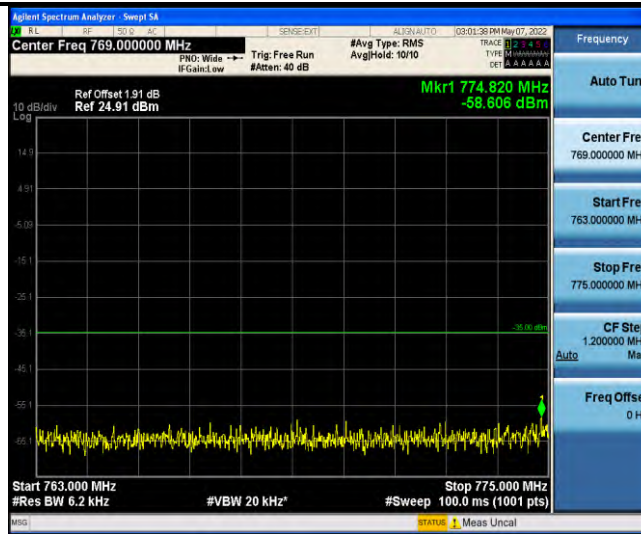

Band13-Stand-Alone-NaN-BPSK-23182-1@0-15kHz-30-1000-30~1000MHz@-53.32dBm--13-PASS

Band13-Stand-Alone-NaN-BPSK-23182-1 @ 0-15kHz-763-775-763~775MHz @ -58.61dBm--35-PASS