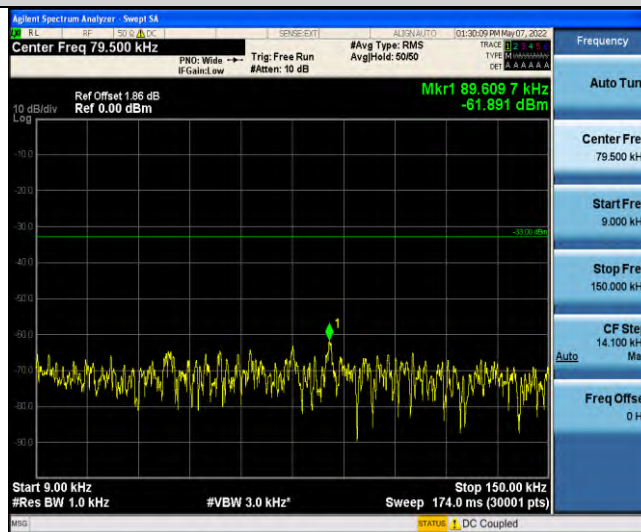

Band12-Stand-Alone-NaN-QPSK-23095-12@0-15kHz-1000-10000-1000~10000MHz@-39.81dBm--13-PASS

Band12-Stand-Alone-NaN-QPSK-23178-12@0-15kHz-0.009-0.15-0.009~0.15MHz@-61.89dBm--33-PASS