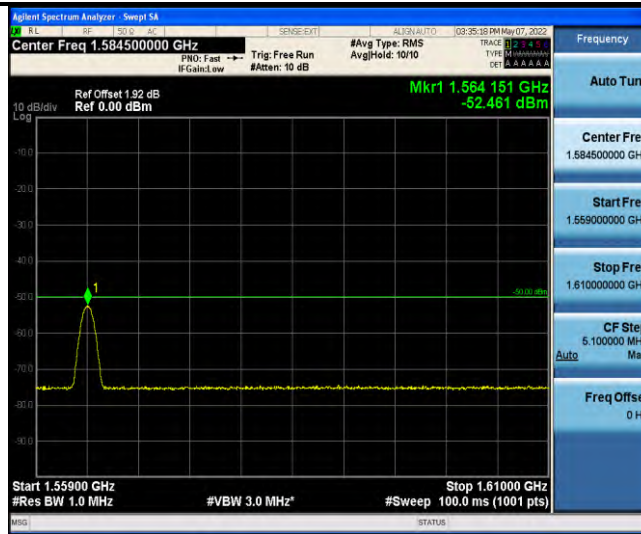

Band13-Stand-Alone-NaN-QPSK-23230-1 @ 47-3.75kHz-1000-10000-1000~10000MHz @ -39.62dBm--13-PASS

Band13-Stand-Alone-Na-N-QPSK-23230-1 @ 47-3.75kHz-1559-1610-1559~1610MHz @ -52.46dBm--50-PASS