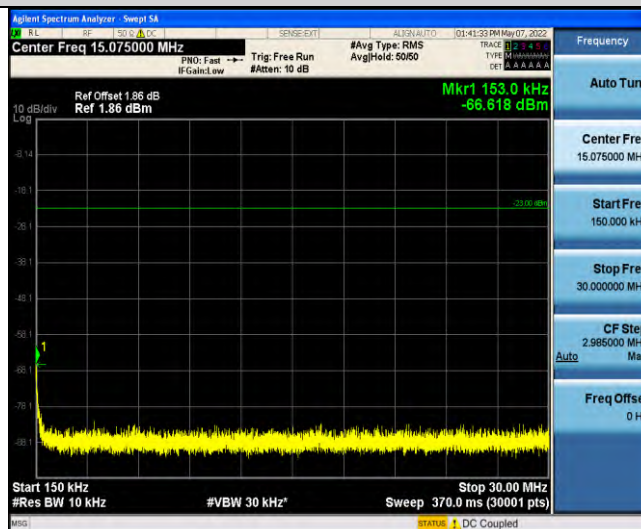

Band12-Stand-Alone-Na-N-BPSK-23178-1 @ 0-15kHz-0.009-0.15-0.009~0.15MHz @ -63.12dBm--33-PASS

Band12-Stand-Alone-Na-N-BPSK-23178-1 @ 0-15kHz-0.15-30-0.15~30MHz @ -66.62dBm--23-PASS