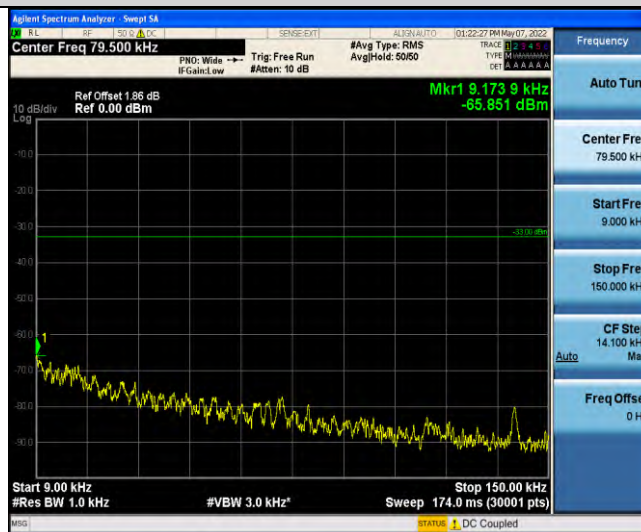

Band12-Stand-Alone-NaN-QPSK-23012-1 @47-3.75kHz-1000-10000-1000~10000MHz @ -39.46dBm--13-PASS

Band12-Stand-Alone-NaN-QPSK-23095-1 @0-3.75kHz-0.009-0.15-0.009~0.15MHz @ -65.85dBm--33-PASS