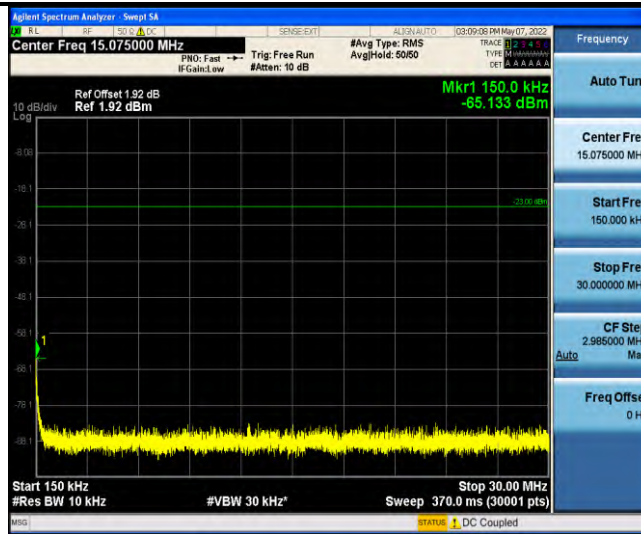

Band13-Stand-Alone-Na-N-BPSK-23278-1 @ 0-15kHz-1000-10000-1000~10000MHz @ -39.27dBm--13-PASS

Band13-Stand-Alone-Na-N-BPSK-23278-1 @ 0-15kHz-1559-1610-1559~1610MHz @ -51.38dBm--50-PASS

Band13-Stand-Alone-Na-N-BPSK-23278-1 @ 11-15kHz-0.009-0.15-0.009~0.15MHz @ -63.86dBm--33-PASS