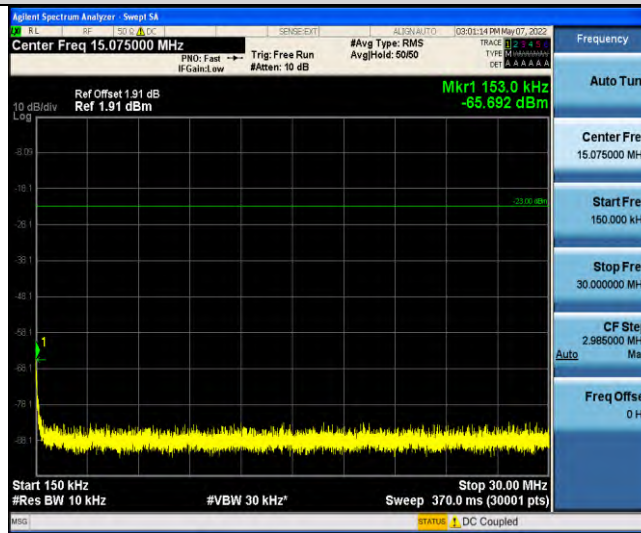

Band13-Stand-Alone-NaN-BPSK-23182-1@0-15kHz-0.009-0.15-0.009~0.15MHz@-64.1dBm--33-PASS

Band13-Stand-Alone-NaN-BPSK-23182-1@0-15kHz-0.15-30-0.15~30MHz@-65.69dBm--23-PASS