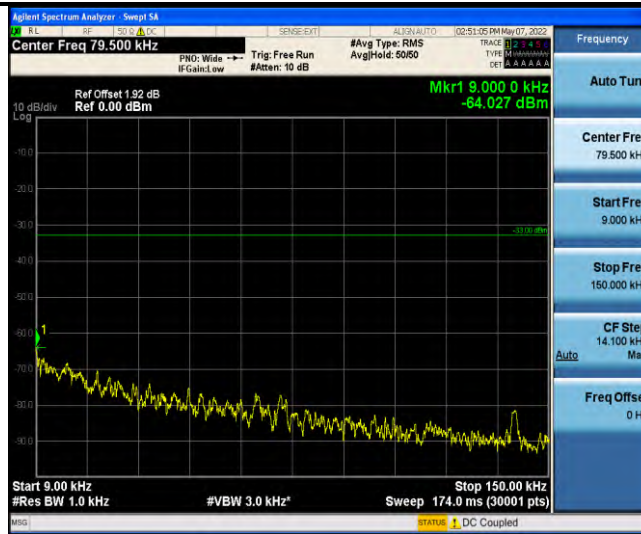

Band13-Stand-Alone-NaN-QPSK-23230-1 @0-3.75kHz-1559-1610-1559~1610MHz @ -52.8dBm--50-PASS

Band13-Stand-Alone-NaN-QPSK-23230-1 @ 47-3.75kHz-0.009-0.15-0.009~0.15MHz @ -64.03dBm--33-PASS