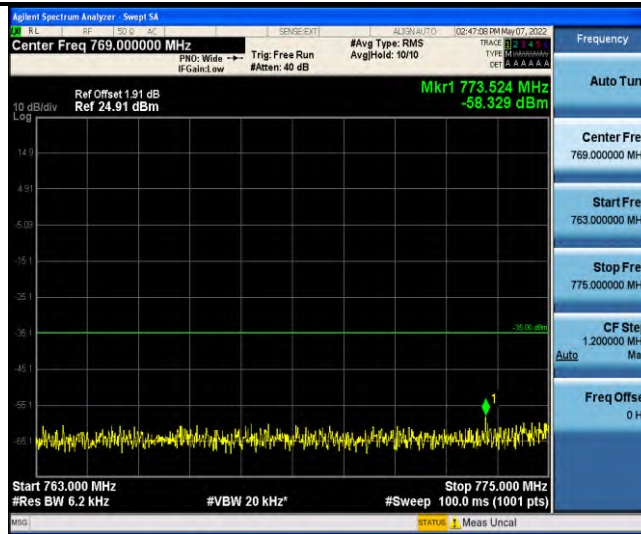

Band13-Stand-Alone-Na-N-QPSK-23182-1 @0-3.75kHz-30-1000-30~1000MHz@-55.32dBm--13-PASS

Band13-Stand-Alone-Na-N-QPSK-23182-1 @0-3.75kHz-763-775-763~775MHz @ -58.33dBm--35-PASS