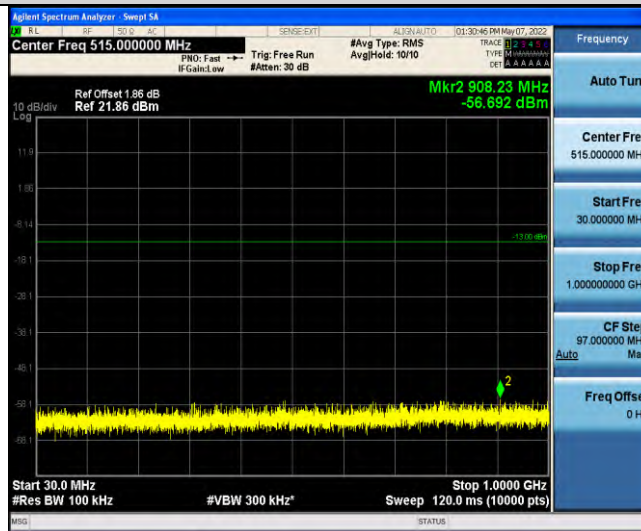

Band12-Stand-Alone-NaN-QPSK-23178-12@0-15kHz-0.15-30-0.15~30MHz@-57.14dBm--23-PASS

Band12-Stand-Alone-NaN-QPSK-23178-12@0-15kHz-30-1000-30~1000MHz@-56.69dBm--13-PASS