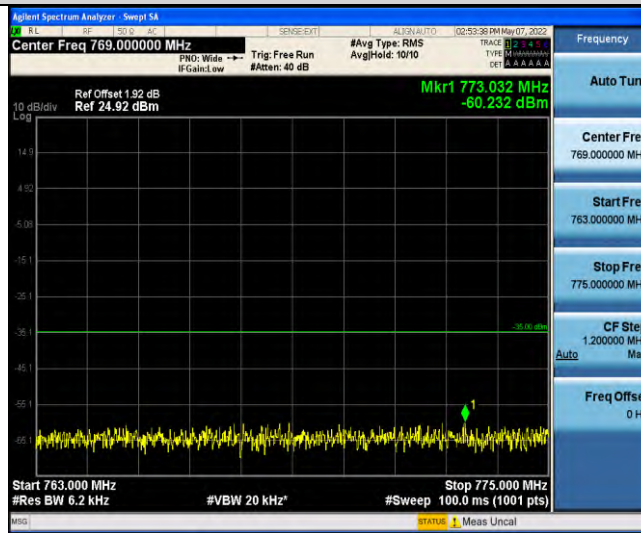

Band13-Stand-Alone-NaN-QPSK-23278-1 @0-3.75kHz-30-1000-30~1000MHz@-54.14dBm--13-PASS

Band13-Stand-Alone-NaN-QPSK-23278-1 @0-3.75kHz-763-775-763~775MHz@-60.23dBm--35-PASS