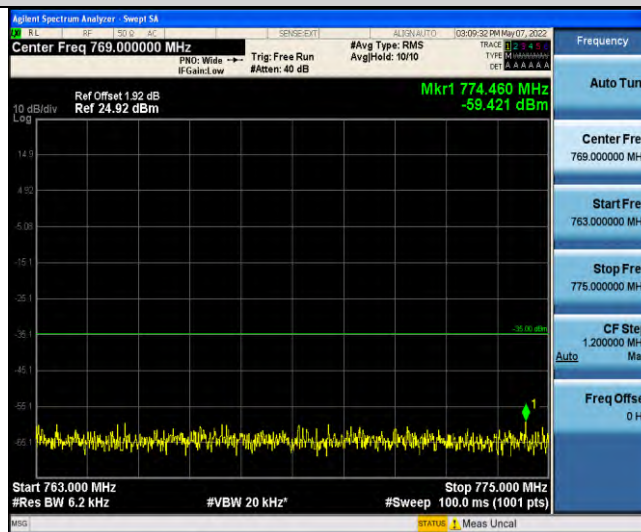

Band13-Stand-Alone-NaN-BPSK-23278-1 @ 11-15kHz-30-1000-30~1000MHz @ -56.41dBm--13-PASS

Band13-Stand-Alone-NaN-BPSK-23278-1 @ 11-15kHz-763-775-763~775MHz @ -59.42dBm--35-PASS