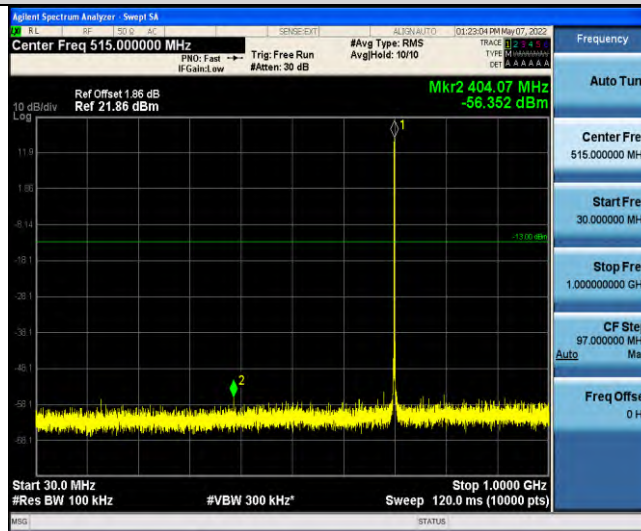

Band12-Stand-Alone-Na-N-QPSK-23095-1 @0-3.75kHz-0.15-30-0.15~30MHz @-65.5dBm--23-PASS

Band12-Stand-Alone-Na-N-QPSK-23095-1 @0-3.75kHz-30-1000-30~1000MHz @-56.35dBm--13-PASS