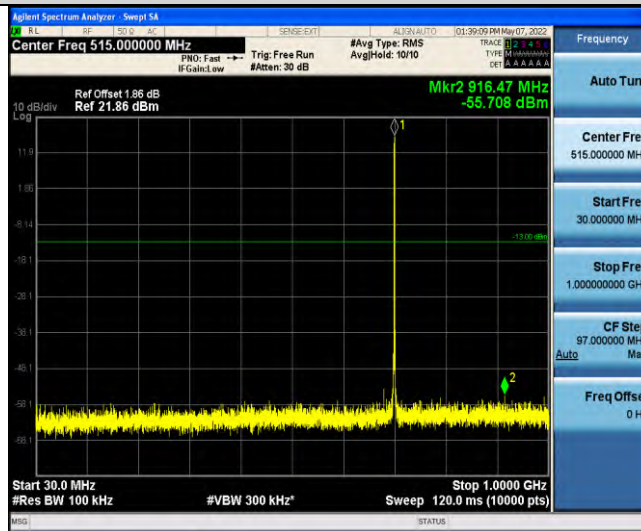

Band12-Stand-Alone-NaN-BPSK-23095-1 @0-15kHz-0.15-30-0.15~30MHz @-66.77dBm--23-PASS

Band12-Stand-Alone-NaN-BPSK-23095-1 @0-15kHz-30-1000-30~1000MHz @-55.71dBm--13-PASS