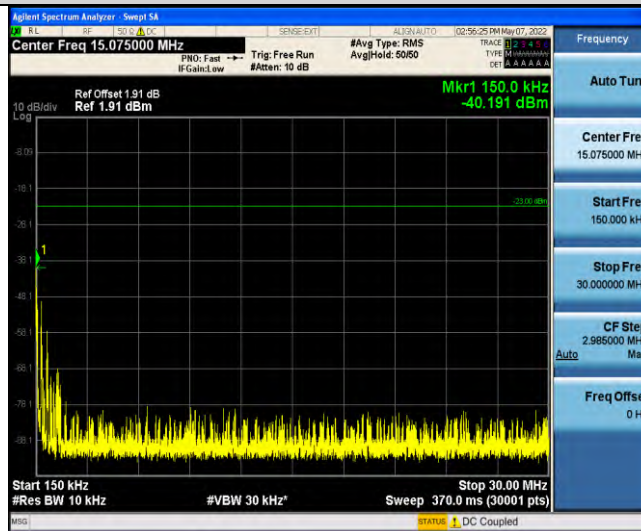

Band13-Stand-Alone-Na-N-QPSK-23182-12@0-15kHz-0.009-0.15-0.009~0.15MHz@-63.89dBm--33-PASS

Band13-Stand-Alone-Na-N-QPSK-23182-12@0-15kHz-0.15-30-0.15~30MHz@-40.19dBm--23-PASS