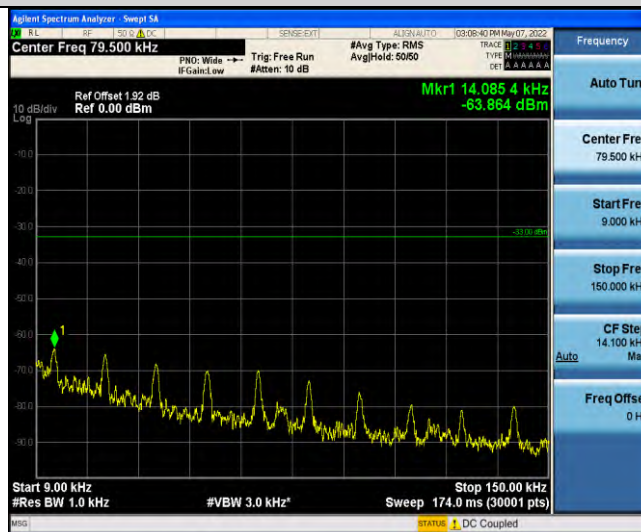

Band13-Stand-Alone-Na-N-BPSK-23278-1 @ 0-15kHz-1559-1610-1559~1610MHz @ -51.38dBm--50-PASS

Band13-Stand-Alone-Na-N-BPSK-23278-1 @ 11-15kHz-0.009-0.15-0.009~0.15MHz @ -63.86dBm--33-PASS