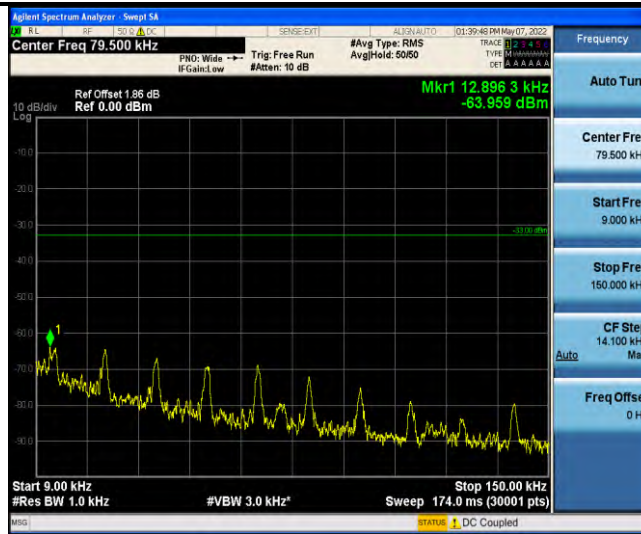

Band12-Stand-Alone-NaN-BPSK-23095-1 @0-15kHz-1000-10000-1000~10000MHz @-39.1dBm--13-PASS

Band12-Stand-Alone-NaN-BPSK-23095-1 @ 11-15kHz-0.009-0.15-0.009~0.15MHz @ -63.96dBm--33-PASS