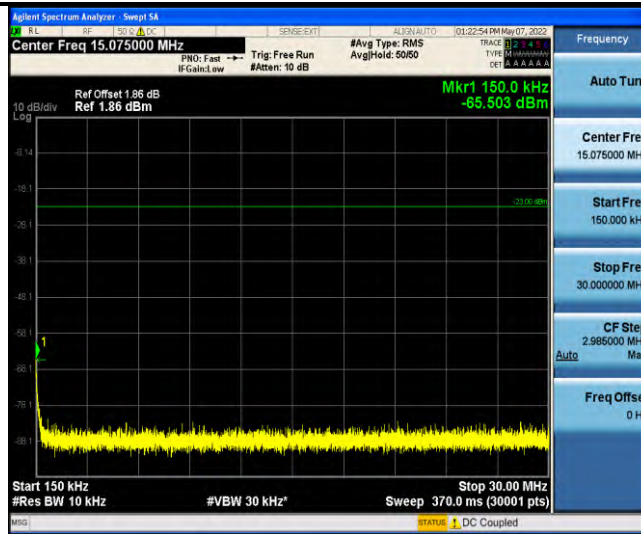

Band12-Stand-Alone-NaN-QPSK-23012-1 @47-3.75kHz-30-1000-30~1000MHz @ -56.03dBm--13-PASS

Band12-Stand-Alone-NaN-QPSK-23012-1 @47-3.75kHz-1000-10000-1000~10000MHz @ -39.46dBm--13-PASS

Band12-Stand-Alone-NaN-QPSK-23095-1 @0-3.75kHz-0.009-0.15-0.009~0.15MHz @ -65.85dBm--33-PASS