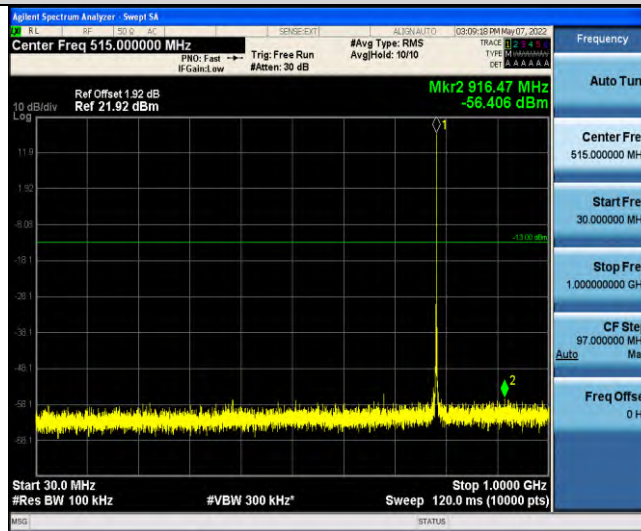

Band13-Stand-Alone-NaN-BPSK-23278-1 @ 11-15kHz-0.15-30-0.15~30MHz @ -65.13dBm--23-PASS

Band13-Stand-Alone-NaN-BPSK-23278-1 @ 11-15kHz-30-1000-30~1000MHz @ -56.41dBm--13-PASS