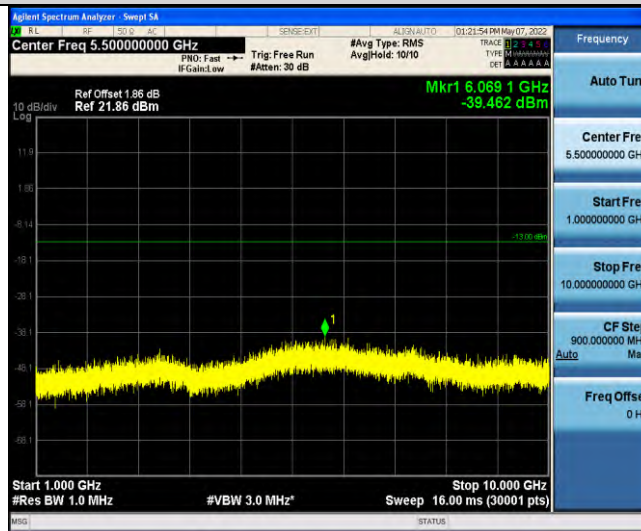

Band12-Stand-Alone-NaN-QPSK-23012-1 @47-3.75kHz-30-1000-30~1000MHz @ -56.03dBm--13-PASS

Band12-Stand-Alone-NaN-QPSK-23012-1 @47-3.75kHz-1000-10000-1000~10000MHz @ -39.46dBm--13-PASS