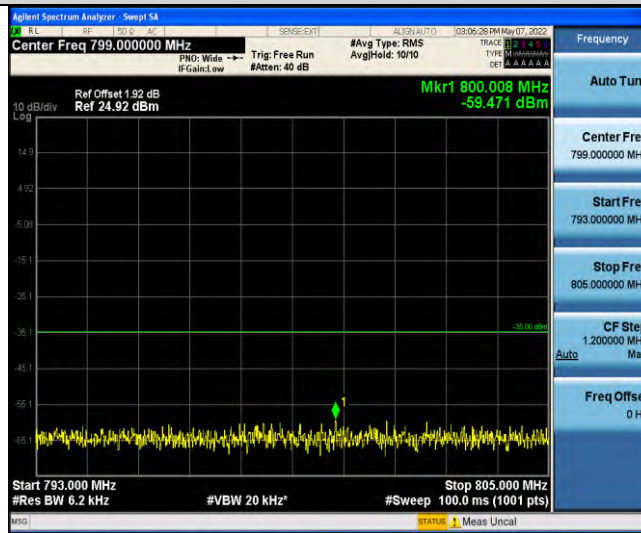

Band13-Stand-Alone-NaN-BPSK-23230-1 @ 11-15kHz-763-775-763~775MHz @ -59.54dBm--35-PASS

Band13-Stand-Alone-NaN-BPSK-23230-1 @ 11-15kHz-793-805-793~805MHz @ -59.47dBm--35-PASS