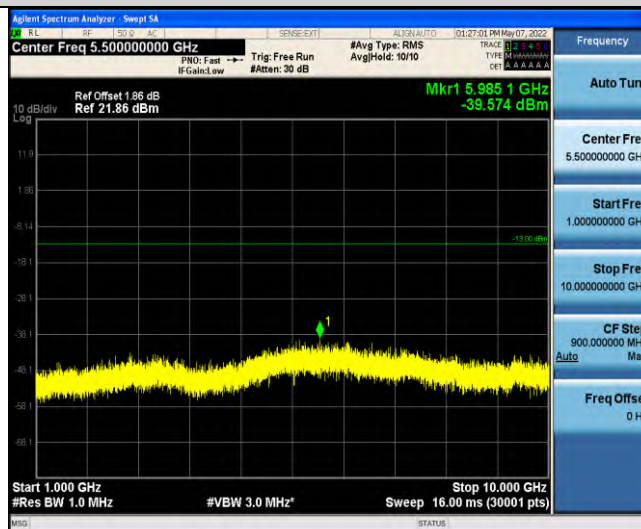

Band12-Stand-Alone-NaN-QPSK-23178-1 @ 47-3.75kHz-30-1000-30~1000MHz @ -56.26dBm--13-PASS

Band12-Stand-Alone-NaN-QPSK-23178-1 @ 47-3.75kHz-1000-10000-1000~10000MHz @ -39.57dBm--13-PASS