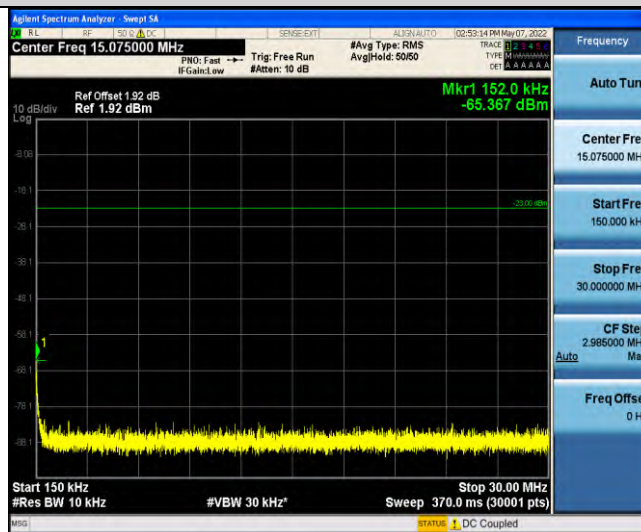

Band13-Stand-Alone-Na-N-QPSK-23278-1 @ 0-3.75kHz-0.009-0.15-0.009~0.15MHz @ -62.64dBm--33-PASS

Band13-Stand-Alone-Na-N-QPSK-23278-1 @ 0-3.75kHz-0.15-30-0.15~30MHz @ -65.37dBm--23-PASS