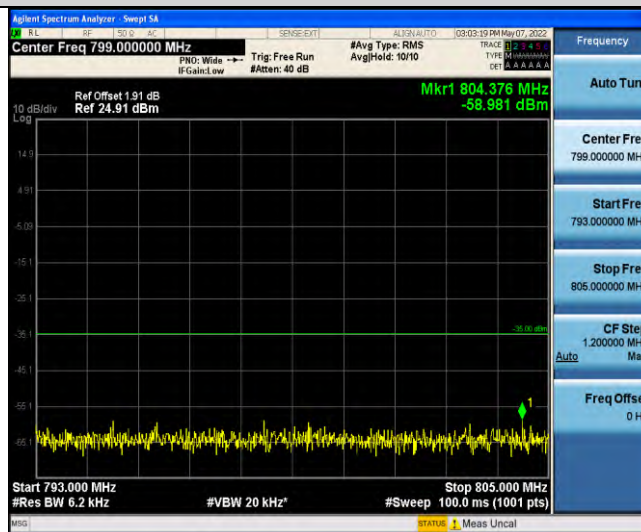

Band13-Stand-Alone-NaN-BPSK-23182-1 @ 11-15kHz-763-775-763~775MHz @ -59.18dBm--35-PASS

Band13-Stand-Alone-NaN-BPSK-23182-1 @ 11-15kHz-793-805-793~805MHz @ -58.98dBm--35-PASS