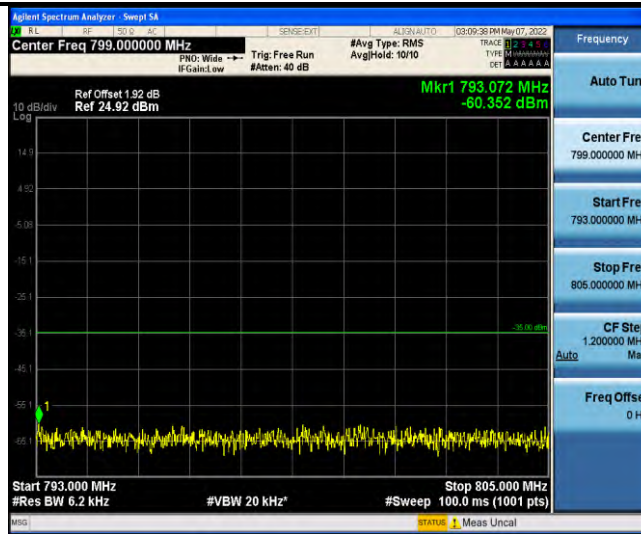

Band13-Stand-Alone-NaN-BPSK-23278-1 @ 11-15kHz-763-775-763~775MHz @ -59.42dBm--35-PASS

Band13-Stand-Alone-NaN-BPSK-23278-1 @ 11-15kHz-793-805-793~805MHz @ -60.35dBm--35-PASS