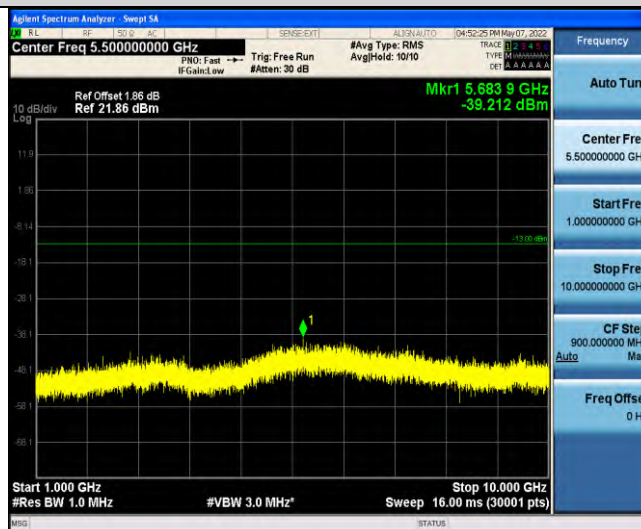

Band17-Stand-Alone-Na-N-QPSK-23790-1 @0-3.75kHz-30-1000-30~1000MHz @ -56.53dBm--13-PASS

Band17-Stand-Alone-Na-N-QPSK-23790-1 @0-3.75kHz-1000-10000-1000~10000MHz @ -39.21dBm--13-PASS