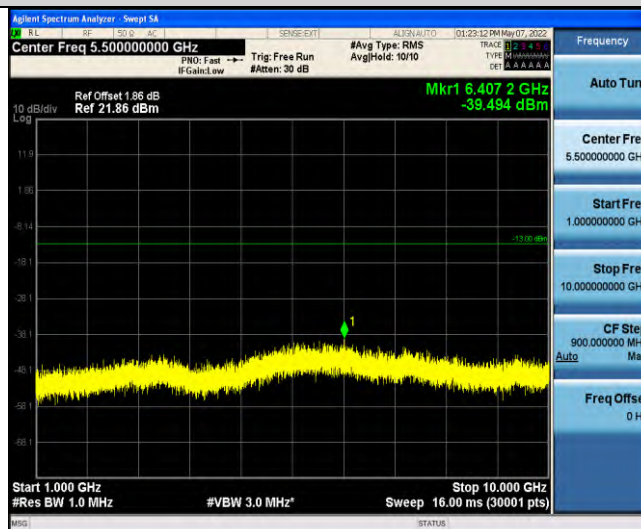

Band12-Stand-Alone-Na-N-QPSK-23095-1 @0-3.75kHz-30-1000-30~1000MHz @-56.35dBm--13-PASS

Band12-Stand-Alone-Na-N-QPSK-23095-1 @0-3.75kHz-1000-10000-1000~10000MHz @-39.49dBm--13-PASS