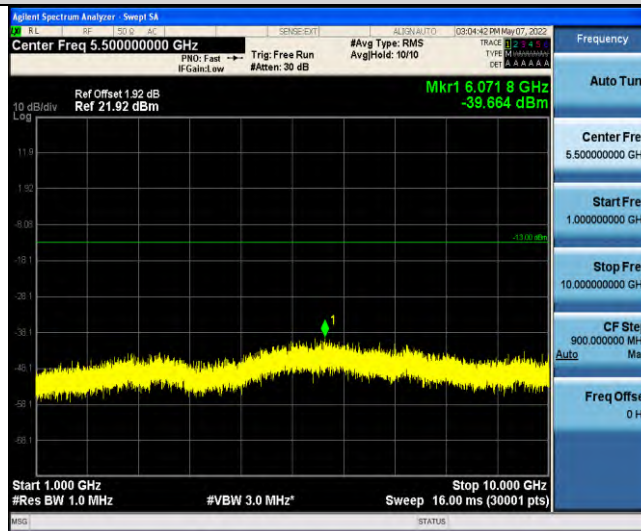

Band13-Stand-Alone-NaN-BPSK-23230-1 @ 0-15kHz-793-805-793~805MHz @ -59.7dBm--35-PASS

Band13-Stand-Alone-NaN-BPSK-23230-1 @ 0-15kHz-1000-10000-1000~10000MHz @ -39.66dBm--13-PASS