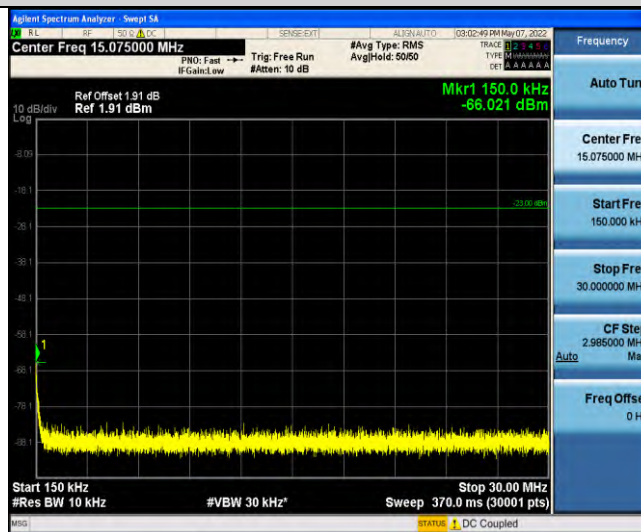

Band13-Stand-Alone-NaN-BPSK-23182-1 @ 11-15kHz-0.009-0.15-0.009~0.15MHz@ -63.94dBm--33-PASS

Band13-Stand-Alone-NaN-BPSK-23182-1 @ 11-15kHz-0.15-30-0.15~30MHz@ -66.02dBm--23-PASS