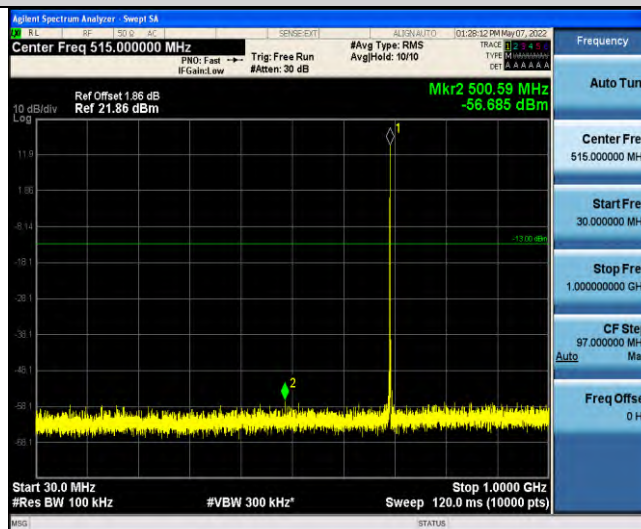

Band12-Stand-Alone-Na-N-QPSK-23012-12@0-15kHz-0.15-30-0.15~30MHz@-60.22dBm--23-PASS

Band12-Stand-Alone-Na-N-QPSK-23012-12@0-15kHz-30-1000-30~1000MHz@-56.69dBm--13-PASS