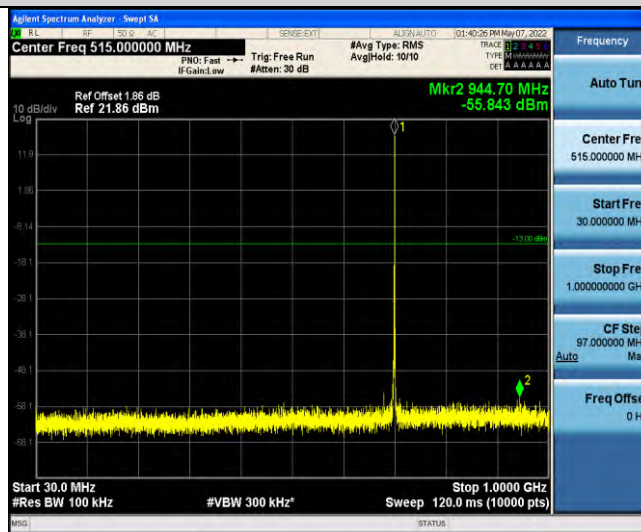

Band12-Stand-Alone-NaN-BPSK-23095-1 @ 11-15kHz-0.15-30-0.15~30MHz @ -64.79dBm--23-PASS

Band12-Stand-Alone-NaN-BPSK-23095-1 @ 11-15kHz-30-1000-30~1000MHz @ -55.84dBm--13-PASS