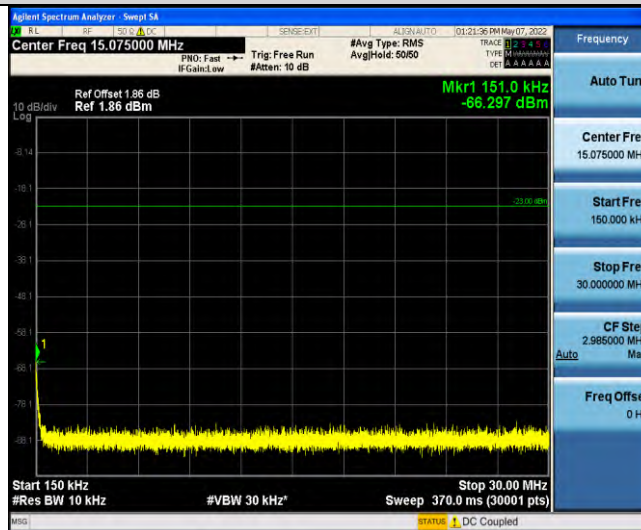

Band12-Stand-Alone-Na-N-QPSK-23012-1@47-3.75kHz-0.009-0.15-0.009~0.15MHz@-65.14dBm--33-PASS

Band12-Stand-Alone-Na-N-QPSK-23012-1@47-3.75kHz-0.15-30-0.15~30MHz@-66.3dBm--23-PASS