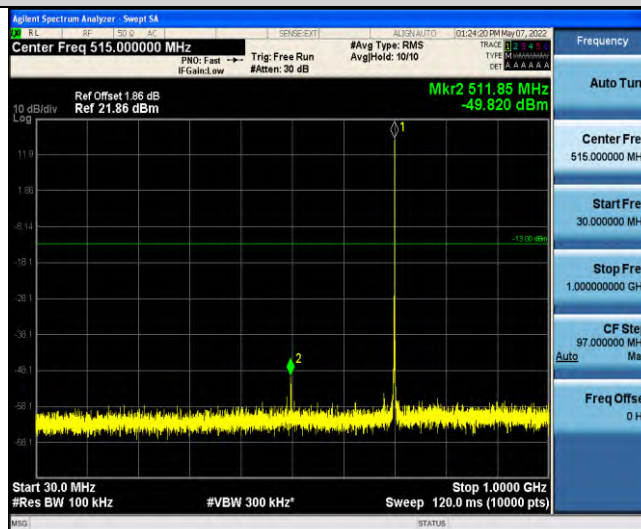

Band12-Stand-Alone-Na-N-QPSK-23095-1 @ 47-3.75kHz-0.15-30-0.15~30MHz @ -65.75dBm--23-PASS

Band12-Stand-Alone-Na-N-QPSK-23095-1 @ 47-3.75kHz-30-1000-30~1000MHz @ -49.82dBm--13-PASS