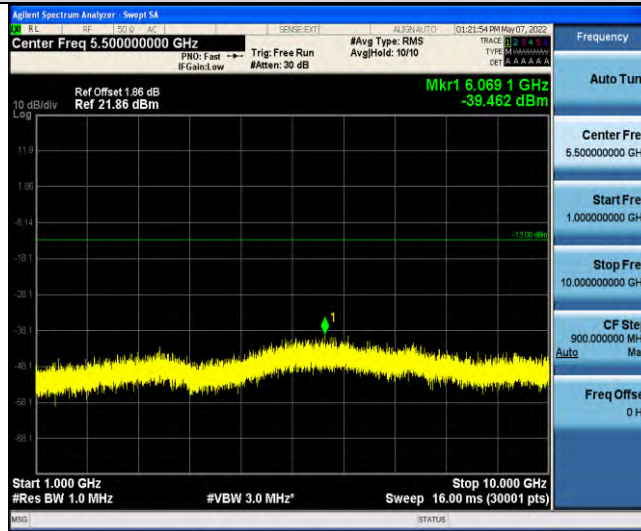

Band12-Stand-Alone-NaN-QPSK-23012-1 @47-3.75kHz-30-1000-30~1000MHz @-56.03dBm--13-PASS

Band12-Stand-Alone-NaN-QPSK-23012-1 @47-3.75kHz-1000-10000-1000~10000MHz @-39.46dBm--13-PASS