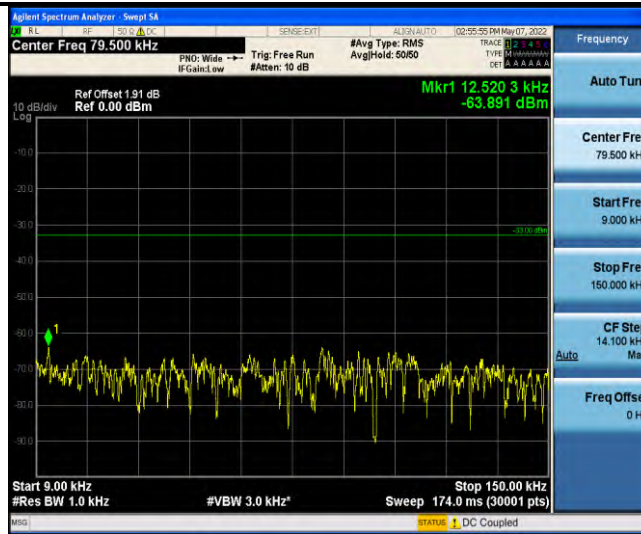

Band13-Stand-Alone-NaN-BPSK-23278-1 @ 11-15kHz-1559-1610-1559~1610MHz @ -51.74dBm--50-PASS

Band13-Stand-Alone-Na-N-QPSK-23182-12@0-15kHz-0.009-0.15-0.009~0.15MHz@-63.89dBm--33-PASS