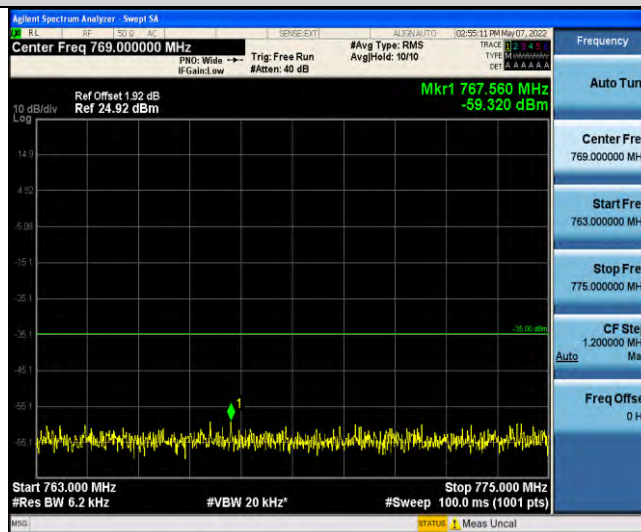

Band13-Stand-Alone-NaN-QPSK-23278-1 @ 47-3.75kHz-30-1000-30~1000MHz @ -55.01dBm--13-PASS

Band13-Stand-Alone-NaN-QPSK-23278-1 @ 47-3.75kHz-763-775-763~775MHz @ -59.32dBm--35-PASS