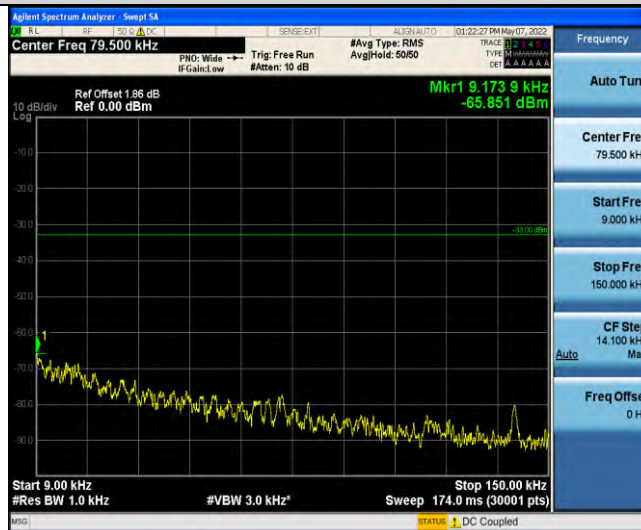

Band12-Stand-Alone-NaN-QPSK-23012-1 @47-3.75kHz-1000-10000-1000~10000MHz @-39.46dBm--13-PASS

Band12-Stand-Alone-NaN-QPSK-23095-1 @0-3.75kHz-0.009-0.15-0.009~0.15MHz @-65.85dBm--33-PASS