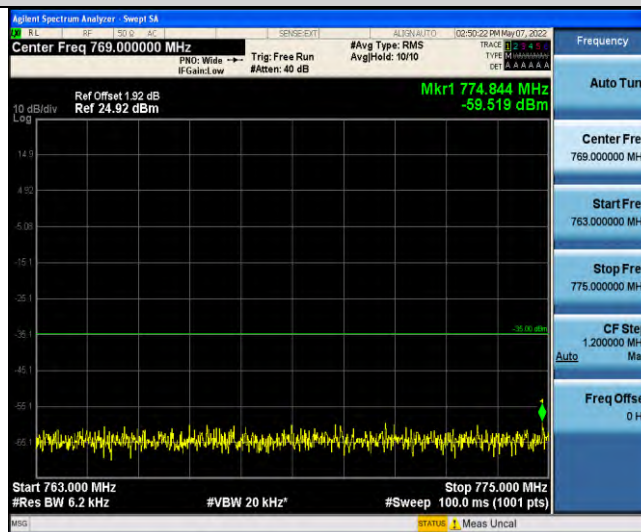

Band13-Stand-Alone-Na-N-QPSK-23230-1 @ 0-3.75kHz-30-1000-30~1000MHz @ -53.97dBm--13-PASS

Band13-Stand-Alone-Na-N-QPSK-23230-1 @ 0-3.75kHz-763-775-763~775MHz @ -59.52dBm--35-PASS