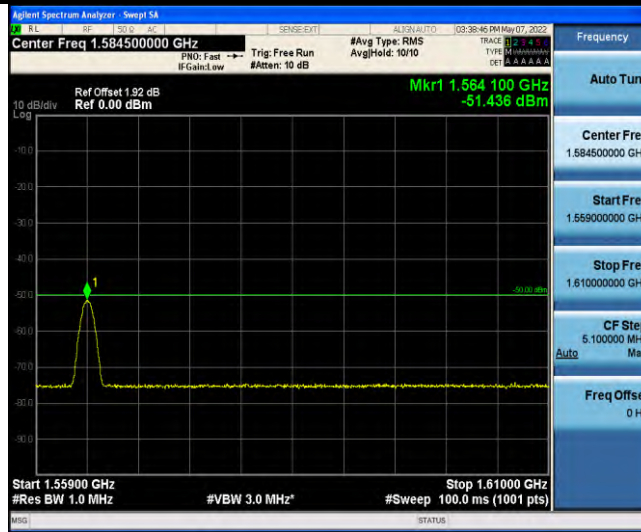

Band13-Stand-Alone-NaN-BPSK-23230-1 @ 11-15kHz-763-775-763~775MHz @ -59.54dBm--35-PASS

Band13-Stand-Alone-NaN-BPSK-23230-1 @ 11-15kHz-793-805-793~805MHz @ -59.47dBm--35-PASS

Band13-Stand-Alone-NaN-BPSK-23230-1 @ 11-15kHz-1000-10000-1000~10000MHz @ -38.07dBm--13-PASS