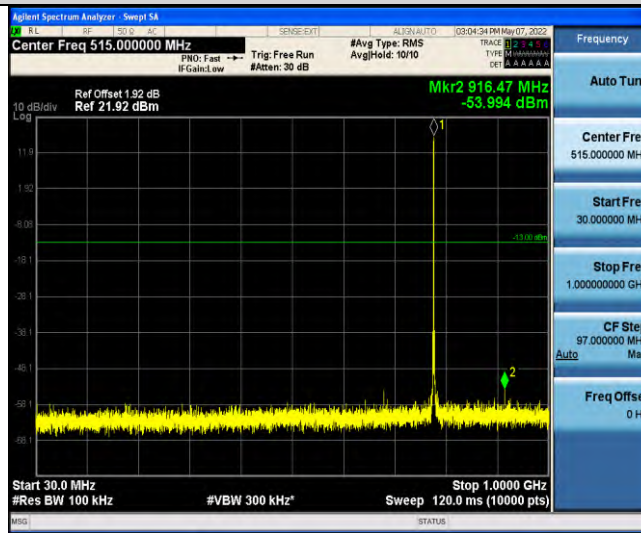

Band13-Stand-Alone-NaN-BPSK-23230-1 @ 0-15kHz-0.15-30-0.15~30MHz @ -67.76dBm--23-PASS

Band13-Stand-Alone-NaN-BPSK-23230-1 @ 0-15kHz-30-1000-30~1000MHz @ -53.99dBm--13-PASS