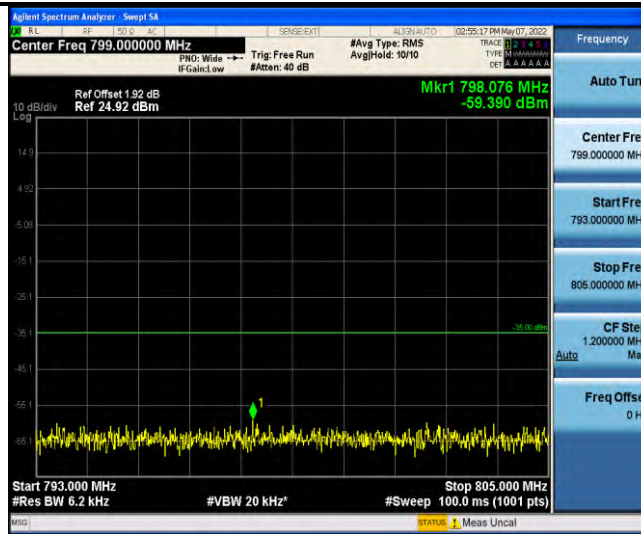

Band13-Stand-Alone-NaN-QPSK-23278-1 @ 47-3.75kHz-763-775-763~775MHz @ -59.32dBm--35-PASS

Band13-Stand-Alone-NaN-QPSK-23278-1 @47-3.75kHz-793-805-793~805MHz @ -59.39dBm--35-PASS