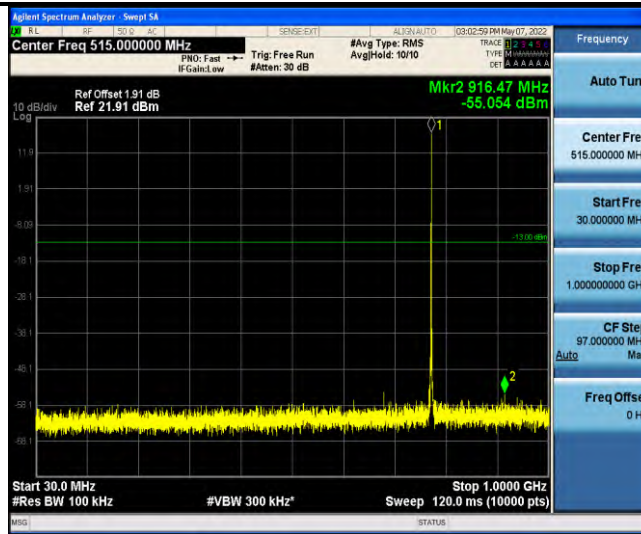

Band13-Stand-Alone-NaN-BPSK-23182-1 @ 0-15kHz-1559-1610-1559~1610MHz@ -74.34dBm--50-PASS

Band13-Stand-Alone-NaN-BPSK-23182-1 @ 11-15kHz-0.009-0.15-0.009~0.15MHz@ -63.94dBm--33-PASS

Band13-Stand-Alone-NaN-BPSK-23182-1 @ 11-15kHz-0.15-30-0.15~30MHz@ -66.02dBm--23-PASS