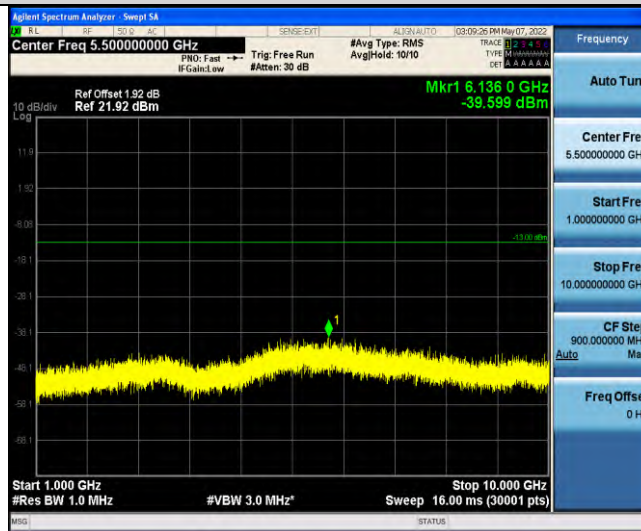

Band13-Stand-Alone-NaN-BPSK-23278-1 @ 11-15kHz-793-805-793~805MHz @ -60.35dBm--35-PASS

Band13-Stand-Alone-NaN-BPSK-23278-1 @ 11-15kHz-1000-10000-1000~10000MHz @ -39.6dBm--13-PASS