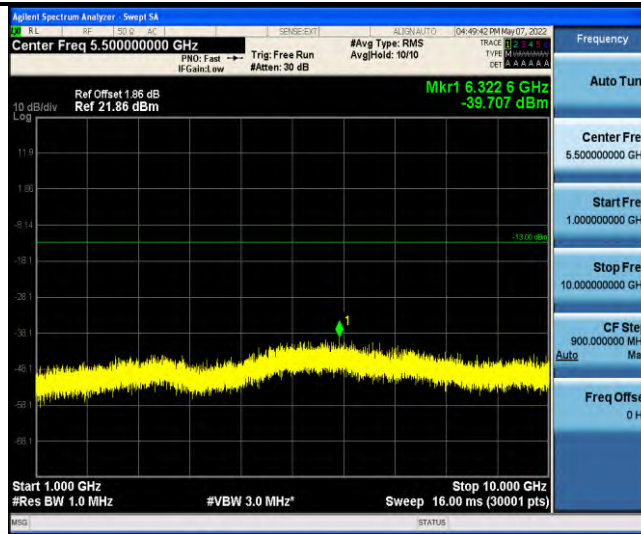

Band17-Stand-Alone-NaN-QPSK-23732-1 @0-3.75kHz-30-1000-30~1000MHz@-55.82dBm--13-PASS

Band17-Stand-Alone-NaN-QPSK-23732-1 @0-3.75kHz-1000-10000-1000~1000MHz@ -39.71dBm--13-PASS