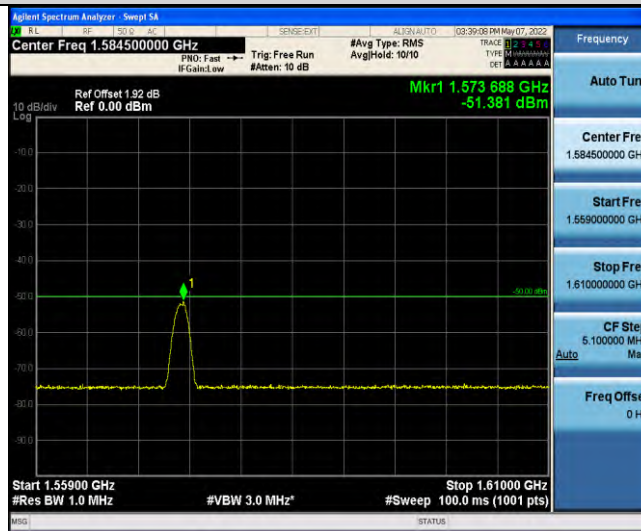

Band13-Stand-Alone-Na-N-BPSK-23278-1 @ 0-15kHz-1000-10000-1000~10000MHz @ -39.27dBm--13-PASS

Band13-Stand-Alone-Na-N-BPSK-23278-1 @ 0-15kHz-1559-1610-1559~1610MHz @ -51.38dBm--50-PASS