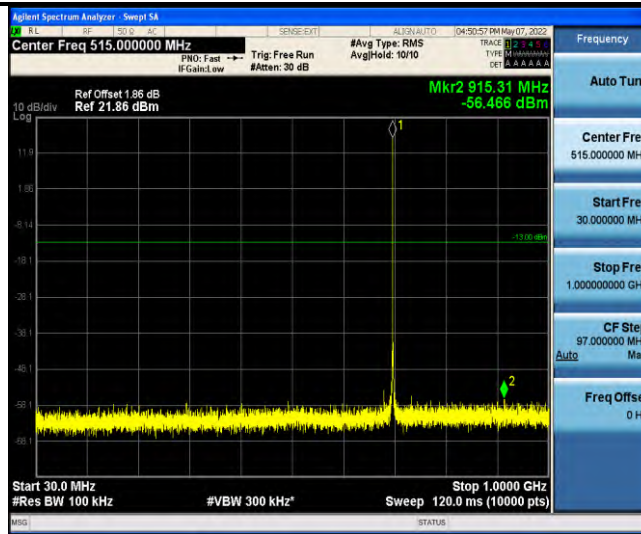

Band17-Stand-Alone-NaN-QPSK-23732-1 @0-3.75kHz-1000-10000-1000~1000MHz@ -39.71dBm--13-PASS

Band17-Stand-Alone-NaN-QPSK-23732-1 @47-3.75kHz-0.009-0.15-0.009~0.15MHz@ -65.64dBm--33-PASS

Band17-Stand-Alone-NaN-QPSK-23732-1 @47-3.75kHz-0.15-30-0.15~30MHz@ -66.46dBm--23-PASS