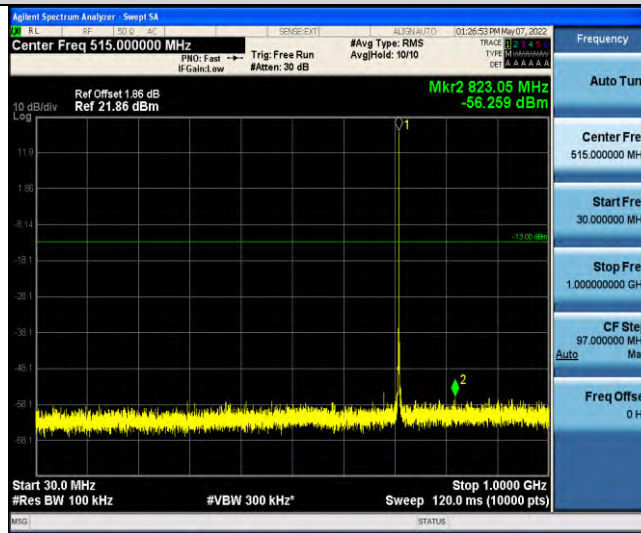

Band12-Stand-Alone-NaN-QPSK-23178-1 @ 47-3.75kHz-0.15-30-0.15~30MHz @ -65.89dBm--23-PASS

Band12-Stand-Alone-NaN-QPSK-23178-1 @ 47-3.75kHz-30-1000-30~1000MHz @ -56.26dBm--13-PASS