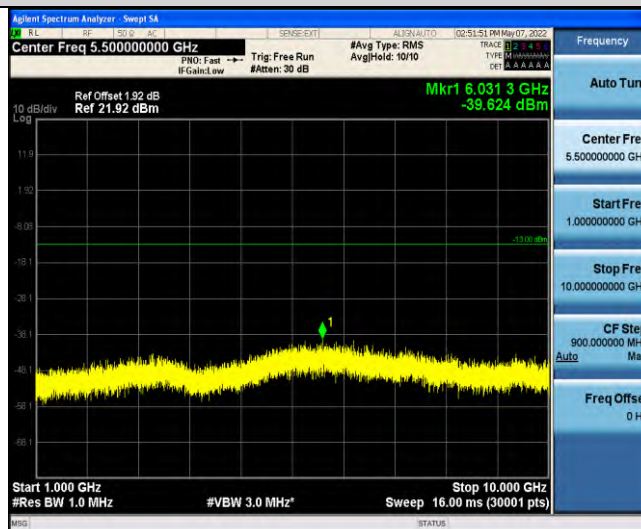

Band13-Stand-Alone-NaN-QPSK-23230-1 @ 47-3.75kHz-793-805-793~805MHz @ -58.54dBm--35-PASS

Band13-Stand-Alone-NaN-QPSK-23230-1 @ 47-3.75kHz-1000-10000-1000~10000MHz @ -39.62dBm--13-PASS