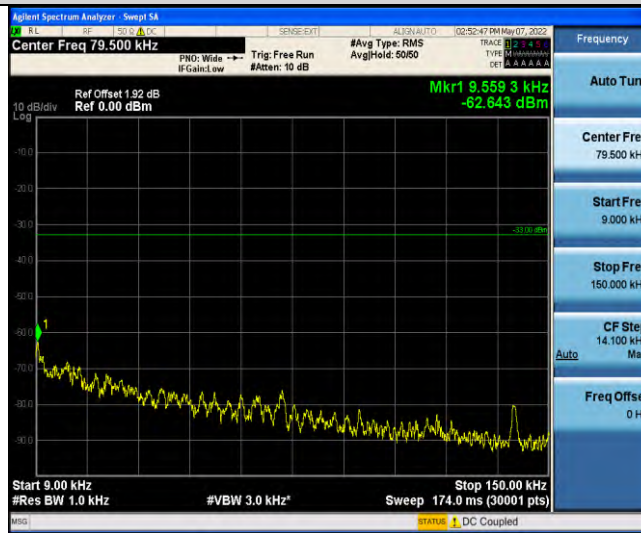

Band13-Stand-Alone-Na-N-QPSK-23230-1 @ 47-3.75kHz-1559-1610-1559~1610MHz @ -52.46dBm--50-PASS

Band13-Stand-Alone-Na-N-QPSK-23278-1 @ 0-3.75kHz-0.009-0.15-0.009~0.15MHz @ -62.64dBm--33-PASS