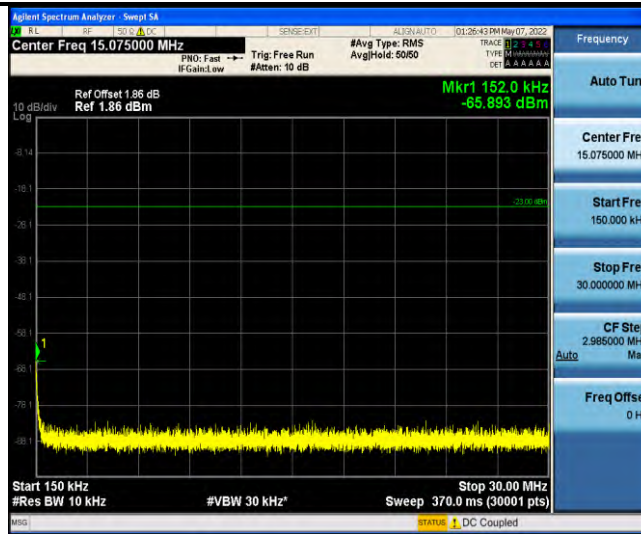

Band12-Stand-Alone-NaN-QPSK-23178-1 @47-3.75kHz-0.009-0.15-0.009~0.15MHz@ -63.66dBm--33-PASS

Band12-Stand-Alone-NaN-QPSK-23178-1 @ 47-3.75kHz-0.15-30-0.15~30MHz @ -65.89dBm--23-PASS