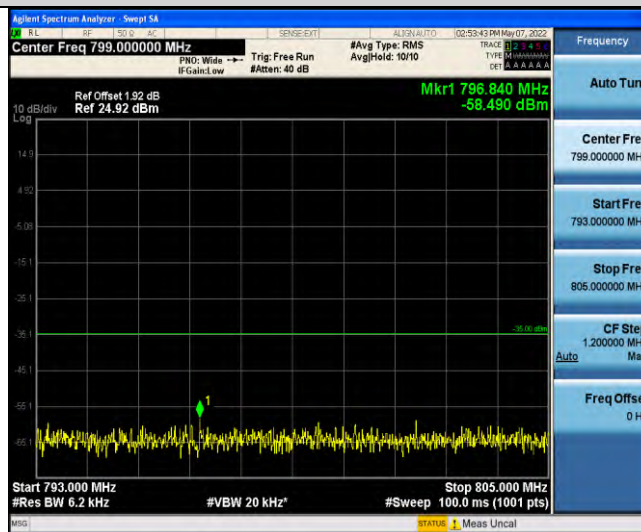

Band13-Stand-Alone-NaN-QPSK-23278-1 @0-3.75kHz-763-775-763~775MHz@-60.23dBm--35-PASS

Band13-Stand-Alone-NaN-QPSK-23278-1 @0-3.75kHz-793-805-793~805MHz@-58.49dBm--35-PASS