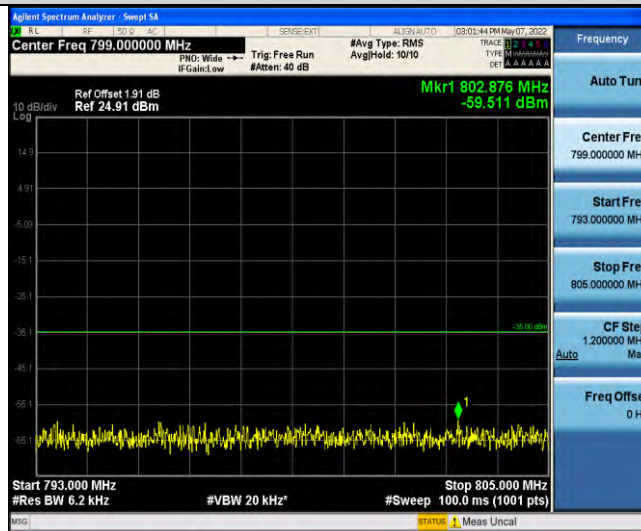

Band13-Stand-Alone-NaN-BPSK-23182-1 @ 0-15kHz-763-775-763~775MHz @ -58.61dBm--35-PASS

Band13-Stand-Alone-NaN-BPSK-23182-1 @ 0-15kHz-793-805-793~805MHz @ -59.51dBm--35-PASS