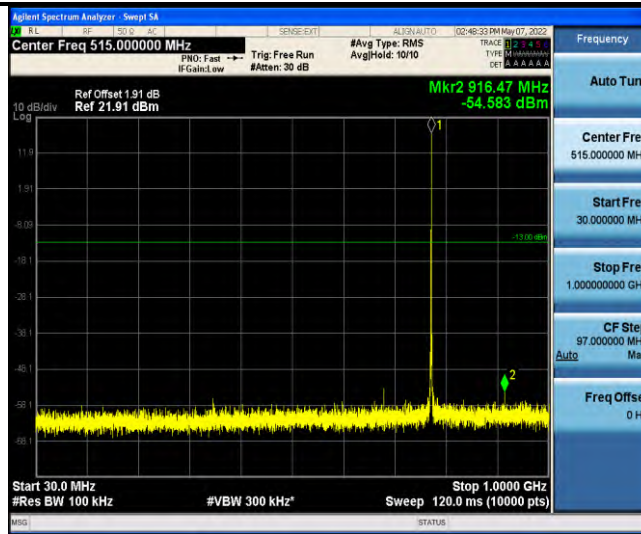

Band13-Stand-Alone-Na-N-QPSK-23182-1 @47-3.75kHz-0.15-30-0.15~30MHz@-67.48dBm--23-PASS

Band13-Stand-Alone-NaN-QPSK-23182-1 @ 47-3.75kHz-30-1000-30~1000MHz @ -54.58dBm--13-PASS