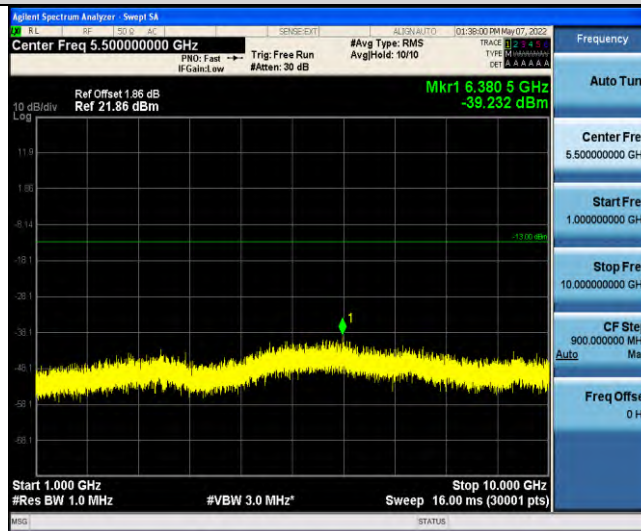

Band12-Stand-Alone-Na-N-BPSK-23012-1 @ 11-15kHz-30-1000-30~1000MHz @ -55.9dBm--13-PASS

Band12-Stand-Alone-Na-N-BPSK-23012-1 @ 11-15kHz-1000-10000-1000~1000MHz @ -39.23dBm--13-PASS