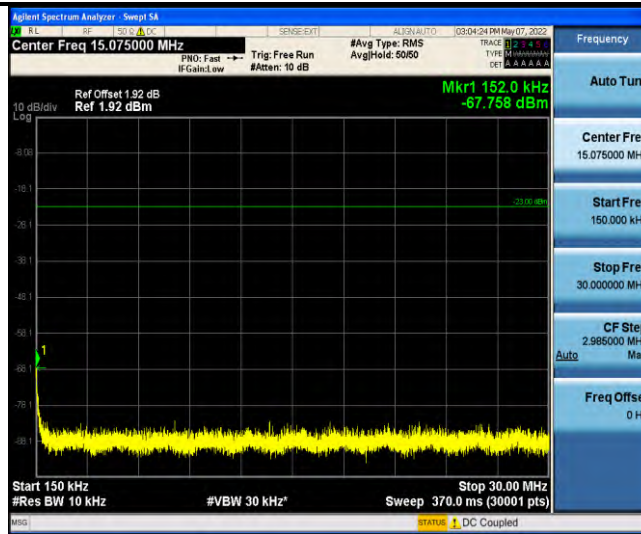

Band13-Stand-Alone-NaN-BPSK-23230-1 @ 0-15kHz-0.009-0.15-0.009~0.15MHz @ -63.64dBm--33-PASS

Band13-Stand-Alone-NaN-BPSK-23230-1 @ 0-15kHz-0.15-30-0.15~30MHz @ -67.76dBm--23-PASS