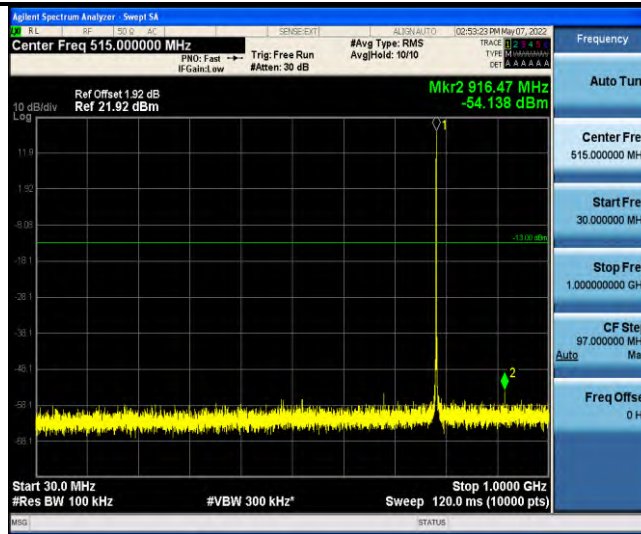

Band13-Stand-Alone-Na-N-QPSK-23278-1 @ 0-3.75kHz-0.15-30-0.15~30MHz @ -65.37dBm--23-PASS

Band13-Stand-Alone-NaN-QPSK-23278-1 @0-3.75kHz-30-1000-30~1000MHz@-54.14dBm--13-PASS