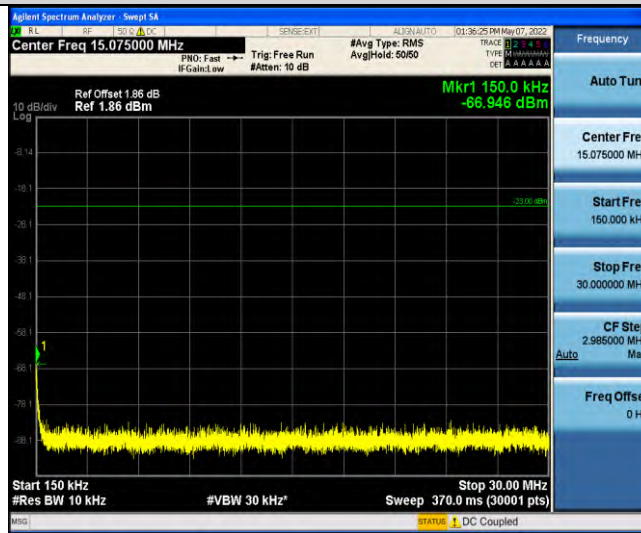

Band12-Stand-Alone-NaN-BPSK-23012-1 @0-15kHz-0.009-0.15-0.009~0.15MHz@-65.44dBm--33-PASS

Band12-Stand-Alone-NaN-BPSK-23012-1 @0-15kHz-0.15-30-0.15~30MHz@-66.95dBm--23-PASS