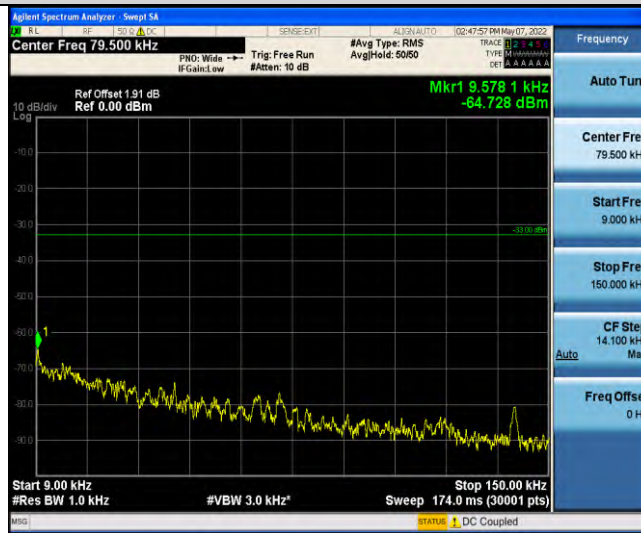

Band13-Stand-Alone-Na-N-QPSK-23182-1 @0-3.75kHz-1559-1610-1559~1610MHz@-74.47dBm--50-PASS

Band13-Stand-Alone-Na-N-QPSK-23182-1 @47-3.75kHz-0.009-0.15-0.009~0.15MHz@-64.73dBm--33-PASS