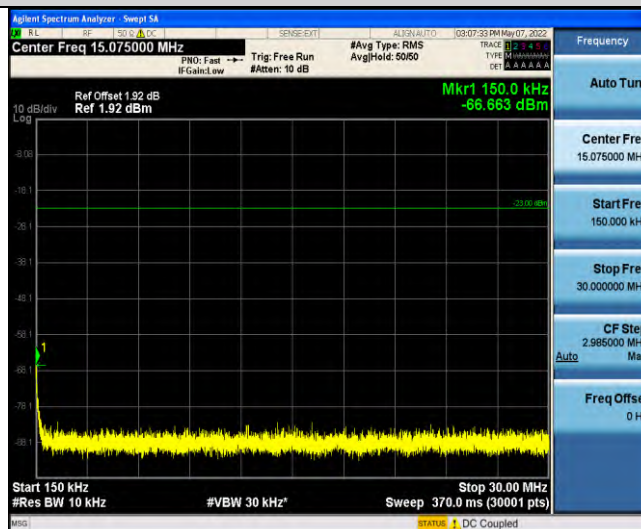

Band13-Stand-Alone-Na-N-BPSK-23278-1 @ 0-15kHz-0.009-0.15-0.009-0.15MHz@-63.55dBm--33-PASS

Band13-Stand-Alone-Na-N-BPSK-23278-1 @ 0-15kHz-0.15-30-0.15-30MHz@-66.66dBm--23-PASS