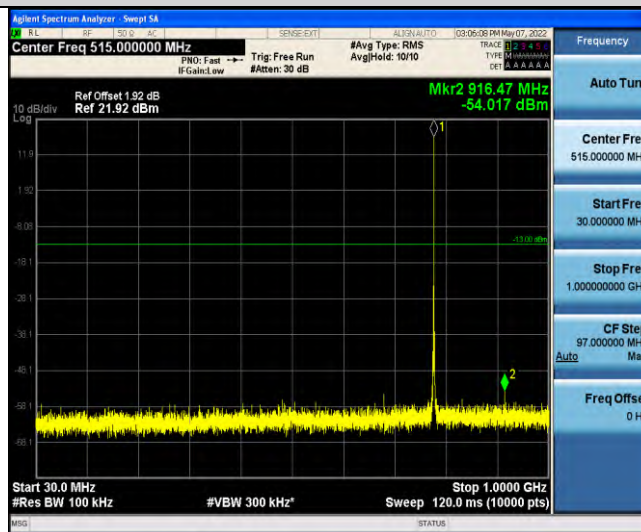

Band13-Stand-Alone-NaN-BPSK-23230-1 @ 11-15kHz-0.15-30-0.15~30MHz @ -67.04dBm--23-PASS

Band13-Stand-Alone-NaN-BPSK-23230-1 @ 11-15kHz-30-1000-30~1000MHz @ -54.02dBm--13-PASS