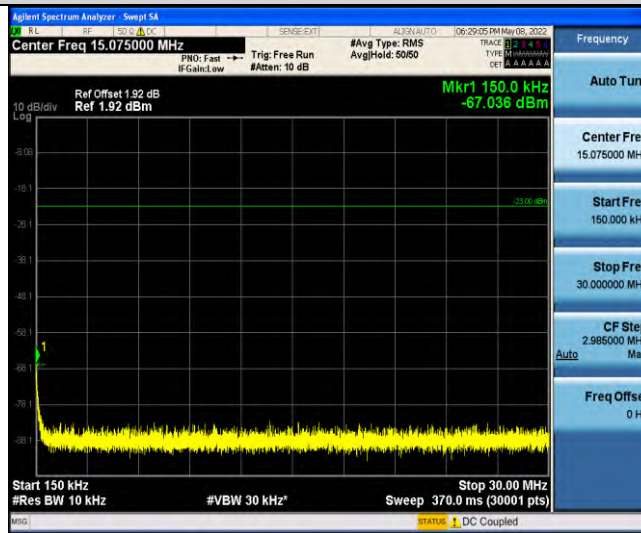

Band13-Stand-Alone-NaN-BPSK-23230-1 @ 11-15kHz-0.009-0.15-0.009~0.15MHz @ -63.48dBm--33-PASS

Band13-Stand-Alone-NaN-BPSK-23230-1 @ 11-15kHz-0.15-30-0.15~30MHz @ -67.04dBm--23-PASS