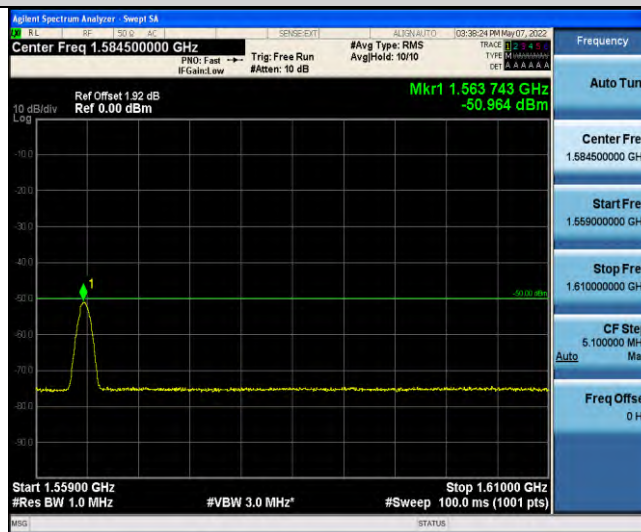

Band13-Stand-Alone-NaN-BPSK-23230-1 @ 0-15kHz-1000-10000-1000~10000MHz @ -39.66dBm--13-PASS

Band13-Stand-Alone-NaN-BPSK-23230-1 @ 0-15kHz-1559-1610-1559~1610MHz @ -50.96dBm--50-PASS