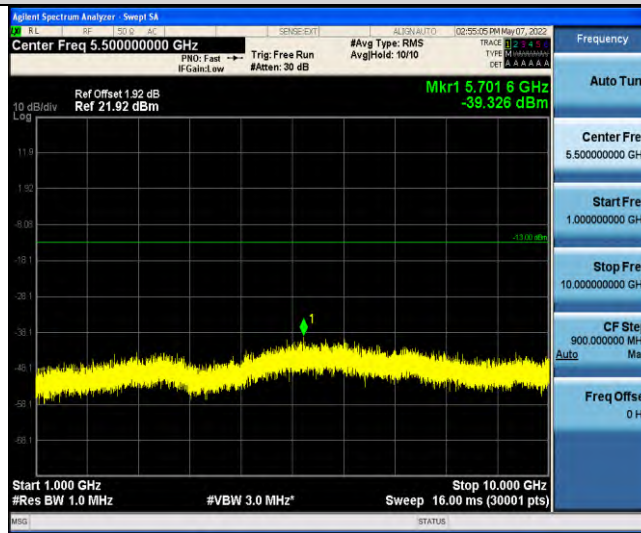

Band13-Stand-Alone-NaN-QPSK-23278-1 @47-3.75kHz-793-805-793~805MHz @ -59.39dBm--35-PASS

Band13-Stand-Alone-NaN-QPSK-23278-1 @47-3.75kHz-1000-10000-1000~10000MHz @ -39.33dBm--13-PASS