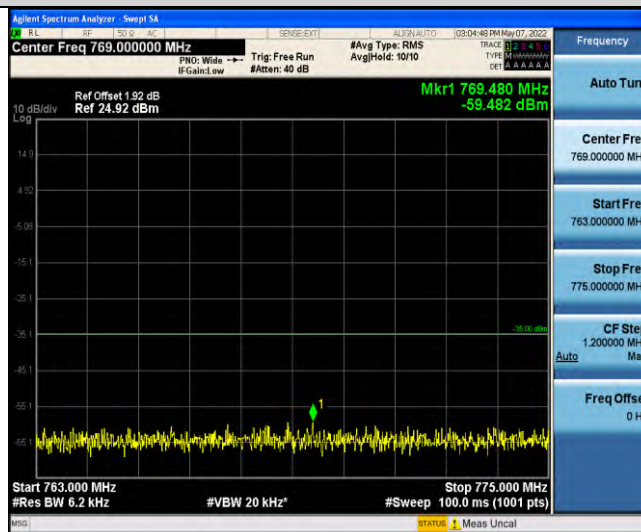

Band13-Stand-Alone-NaN-BPSK-23230-1 @ 0-15kHz-30-1000-30~1000MHz @ -53.99dBm--13-PASS

Band13-Stand-Alone-NaN-BPSK-23230-1 @ 0-15kHz-763-775-763~775MHz @ -59.48dBm--35-PASS