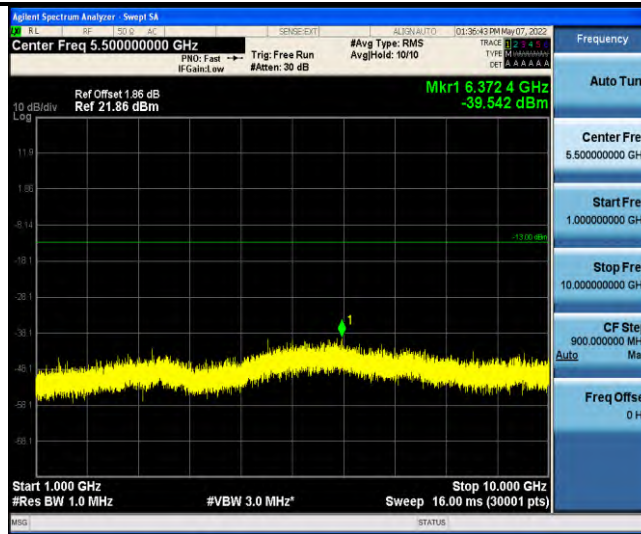

Band12-Stand-Alone-NaN-BPSK-23012-1 @0-15kHz-0.009-0.15-0.009~0.15MHz@-65.44dBm--33-PASS

Band12-Stand-Alone-NaN-BPSK-23012-1 @0-15kHz-0.15-30-0.15~30MHz@-66.95dBm--23-PASS

Band12-Stand-Alone-NaN-BPSK-23012-1 @0-15kHz-30-1000-30~1000MHz@-55.92dBm--13-PASS