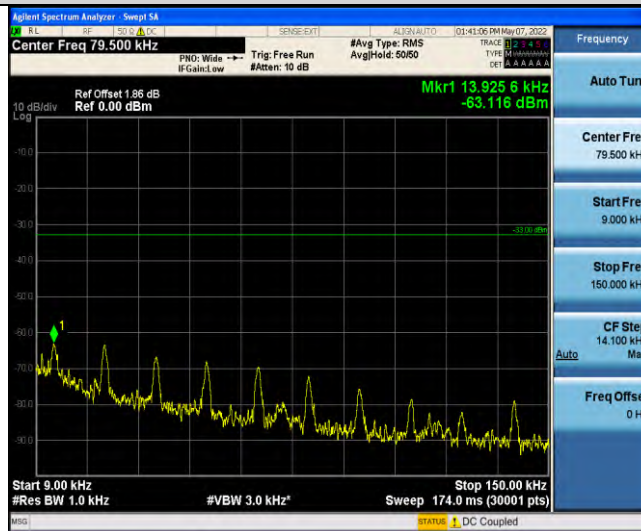

Band12-Stand-Alone-Na-N-BPSK-23095-1 @ 11-15kHz-1000-10000-1000~10000MHz @ -40.16dBm--13-PASS

Band12-Stand-Alone-Na-N-BPSK-23178-1 @ 0-15kHz-0.009-0.15-0.009~0.15MHz @ -63.12dBm--33-PASS