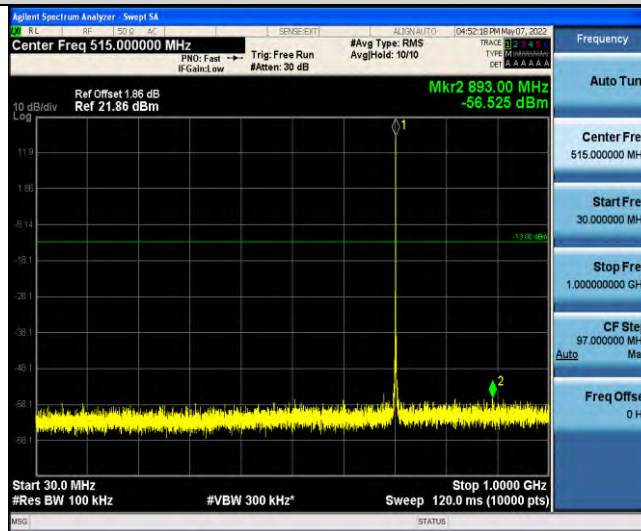

Band17-Stand-Alone-Na-N-QPSK-23790-1 @0-3.75kHz-0.15-30-0.15~30MHz @ -66.34dBm--23-PASS

Band17-Stand-Alone-Na-N-QPSK-23790-1 @0-3.75kHz-30-1000-30~1000MHz @ -56.53dBm--13-PASS