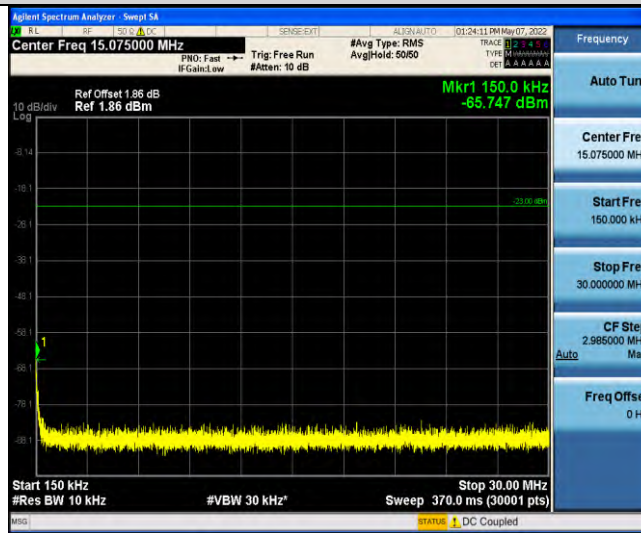

Band12-Stand-Alone-Na-N-QPSK-23095-1 @ 47-3.75kHz-0.009-0.15-0.009-0.15MHz @ -64.3dBm--33-PASS

Band12-Stand-Alone-Na-N-QPSK-23095-1 @ 47-3.75kHz-0.15-30-0.15~30MHz @ -65.75dBm--23-PASS