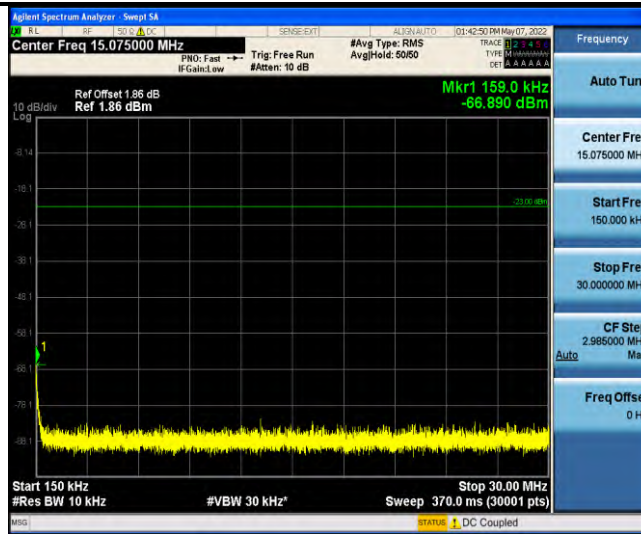

Band12-Stand-Alone-NaN-BPSK-23178-1 @ 11-15kHz-0.009-0.15-0.009~0.15MHz @ -63.73dBm--33-PASS

Band12-Stand-Alone-NaN-BPSK-23178-1 @ 11-15kHz-0.15-30-0.15~30MHz @ -66.89dBm--23-PASS