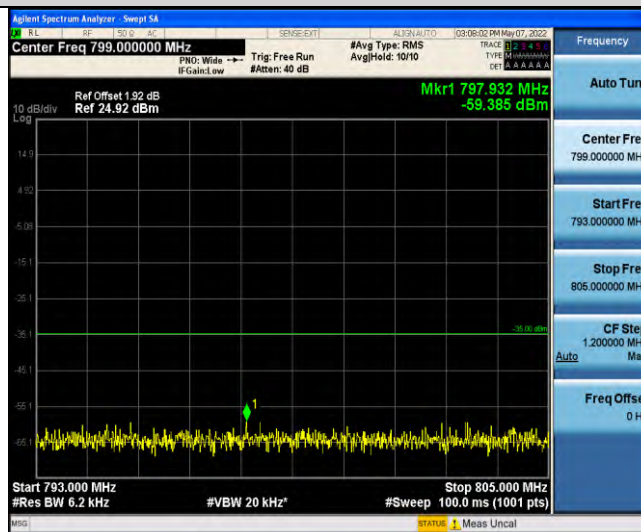

Band13-Stand-Alone-NaN-BPSK-23278-1 @0-15kHz-763-775-763~775MHz@ -59.74dBm--35-PASS

Band13-Stand-Alone-NaN-BPSK-23278-1 @0-15kHz-793-805-793~805MHz@ -59.39dBm--35-PASS