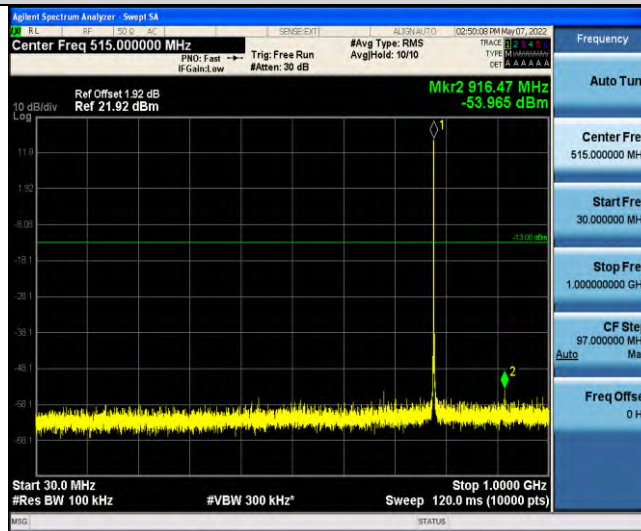

Band13-Stand-Alone-Na-N-QPSK-23230-1 @ 0-3.75kHz-0.15-30-0.15~30MHz @ -66.96dBm--23-PASS

Band13-Stand-Alone-Na-N-QPSK-23230-1 @ 0-3.75kHz-30-1000-30~1000MHz @ -53.97dBm--13-PASS