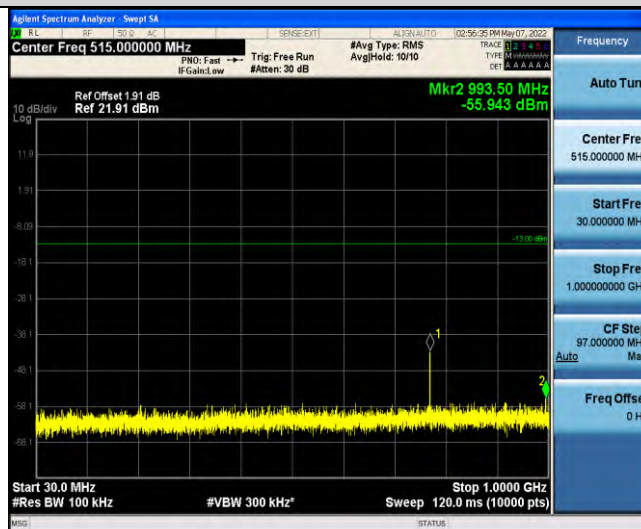

Band13-Stand-Alone-Na-N-QPSK-23182-12@0-15kHz-0.15-30-0.15~30MHz@-40.19dBm--23-PASS

Band13-Stand-Alone-Na-N-QPSK-23182-12@0-15kHz-30-1000-30~1000MHz@-55.94dBm--13-PASS