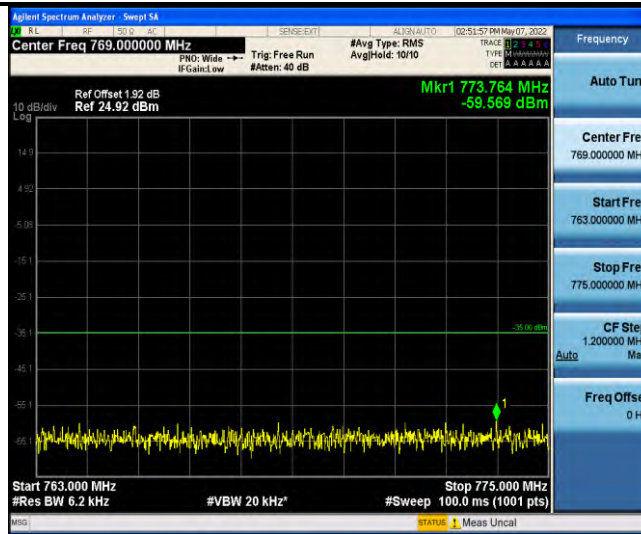

Band13-Stand-Alone-NaN-QPSK-23230-1 @ 47-3.75kHz-0.009-0.15-0.009~0.15MHz @ -64.03dBm--33-PASS

Band13-Stand-Alone-NaN-QPSK-23230-1 @ 47-3.75kHz-0.15-30-0.15~30MHz @ -65.89dBm--23-PASS

Band13-Stand-Alone-NaN-QPSK-23230-1 @ 47-3.75kHz-30-1000-30~1000MHz @ -53.61dBm--13-PASS