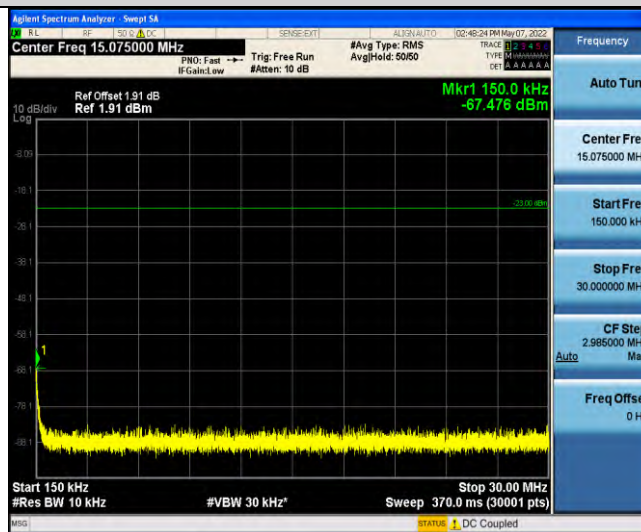

Band13-Stand-Alone-Na-N-QPSK-23182-1 @47-3.75kHz-0.009-0.15-0.009~0.15MHz@-64.73dBm--33-PASS

Band13-Stand-Alone-Na-N-QPSK-23182-1 @47-3.75kHz-0.15-30-0.15~30MHz@-67.48dBm--23-PASS