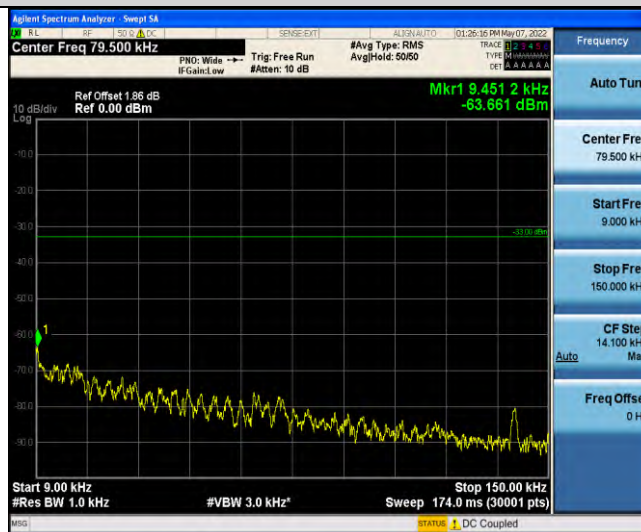

Band12-Stand-Alone-NaN-QPSK-23178-1 @0-3.75kHz-1000-10000-1000~10000MHz@ -39.36dBm--13-PASS

Band12-Stand-Alone-NaN-QPSK-23178-1 @47-3.75kHz-0.009-0.15-0.009~0.15MHz@ -63.66dBm--33-PASS