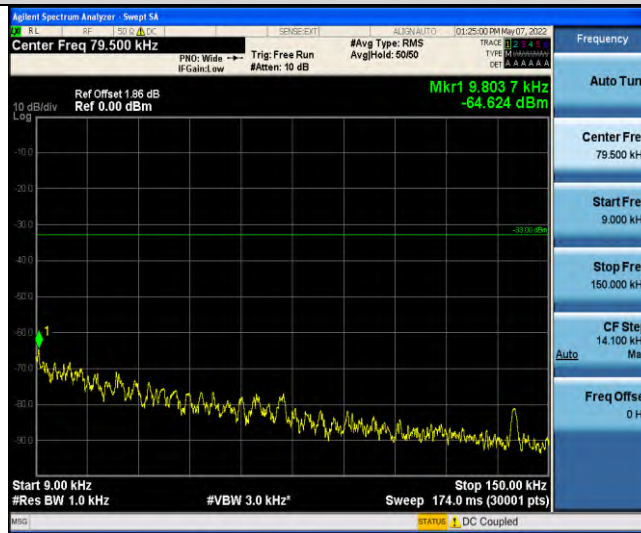

Band12-Stand-Alone-NaN-QPSK-23095-1 @47-3.75kHz-1000-10000-1000~10000MHz@-39.69dBm--13-PASS

Band12-Stand-Alone-NaN-QPSK-23178-1 @0-3.75kHz-0.009-0.15-0.009~0.15MHz@-64.62dBm--33-PASS