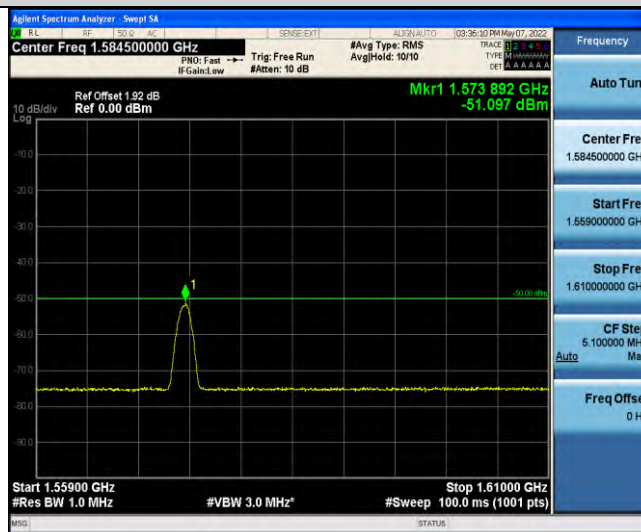

Band13-Stand-Alone-NaN-QPSK-23278-1 @47-3.75kHz-1000-10000-1000~10000MHz @ -39.33dBm--13-PASS

Band13-Stand-Alone-NaN-QPSK-23278-1 @47-3.75kHz-1559-1610-1559~1610MHz @ -51.1dBm--50-PASS