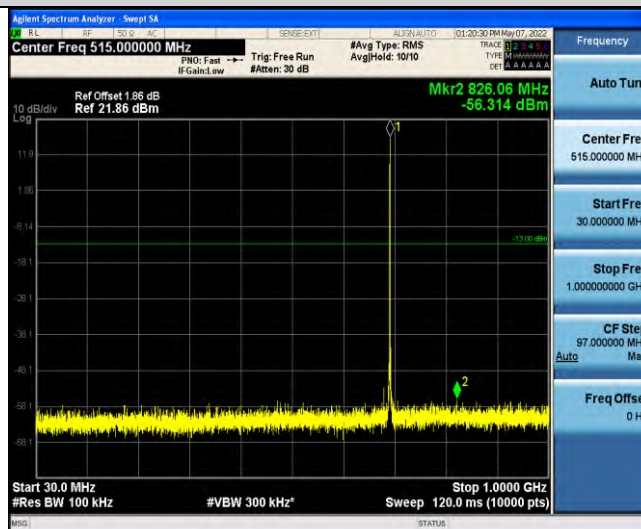

Band12-Stand-Alone-Na-N-QPSK-23012-1 @0-3.75kHz-0.15-30-0.15~30MHz@-66.42dBm--23-PASS

Band12-Stand-Alone-Na-N-QPSK-23012-1 @0-3.75kHz-30-1000-30~1000MHz@-56.31dBm--13-PASS