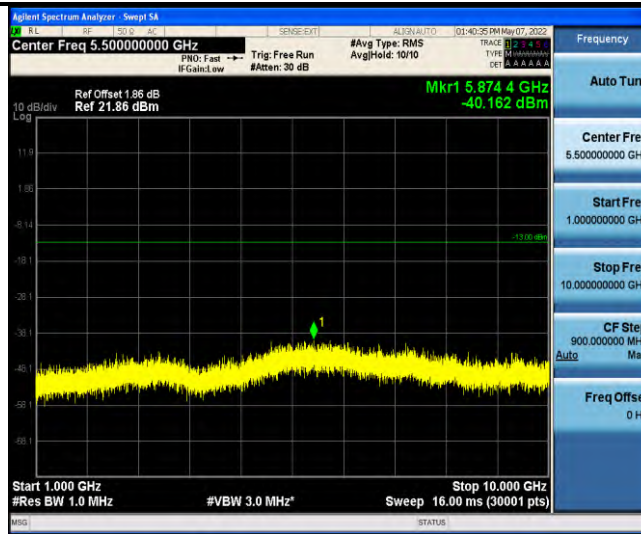

Band12-Stand-Alone-NaN-BPSK-23095-1 @ 11-15kHz-30-1000-30~1000MHz @ -55.84dBm--13-PASS

Band12-Stand-Alone-Na-N-BPSK-23095-1 @ 11-15kHz-1000-10000-1000~10000MHz @ -40.16dBm--13-PASS