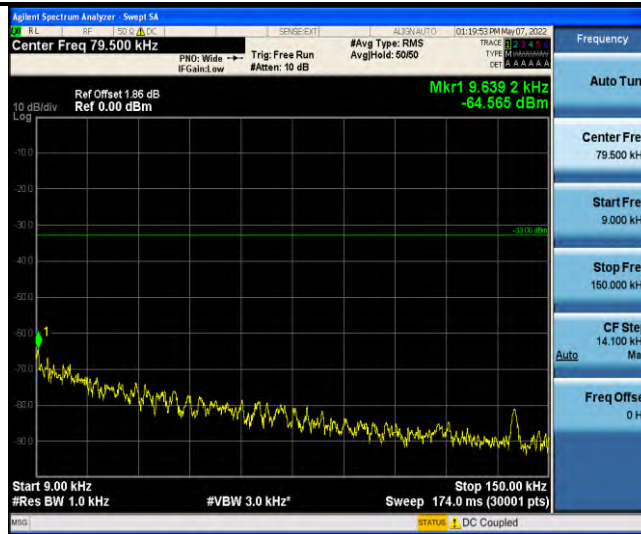

Band12-Stand-Alone-NaN-QPSK-23178-12@0-15kHz-0.15-30-0.15~30MHz@-57.14dBm--23-PASS

Band12-Stand-Alone-NaN-QPSK-23178-12@0-15kHz-30-1000-30~1000MHz@-56.69dBm--13-PASS

Band12-Stand-Alone-NaN-QPSK-23178-12@0-15kHz-1000-10000-1000~10000MHz@-39.78dBm--13-PASS