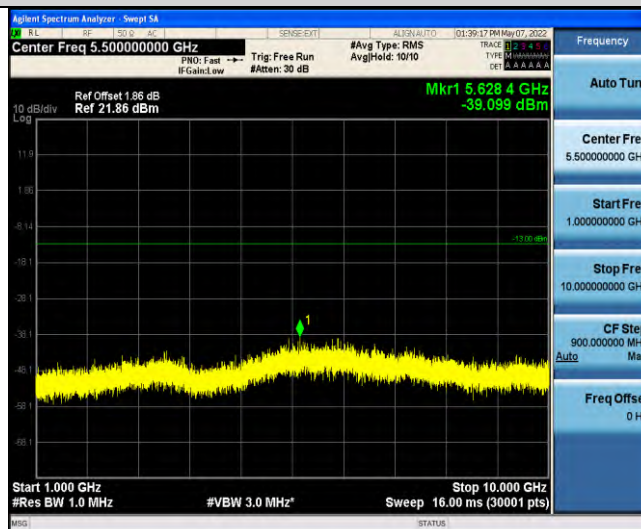

Band12-Stand-Alone-NaN-BPSK-23095-1 @0-15kHz-30-1000-30~1000MHz @-55.71dBm--13-PASS

Band12-Stand-Alone-NaN-BPSK-23095-1 @0-15kHz-1000-10000-1000~10000MHz @-39.1dBm--13-PASS