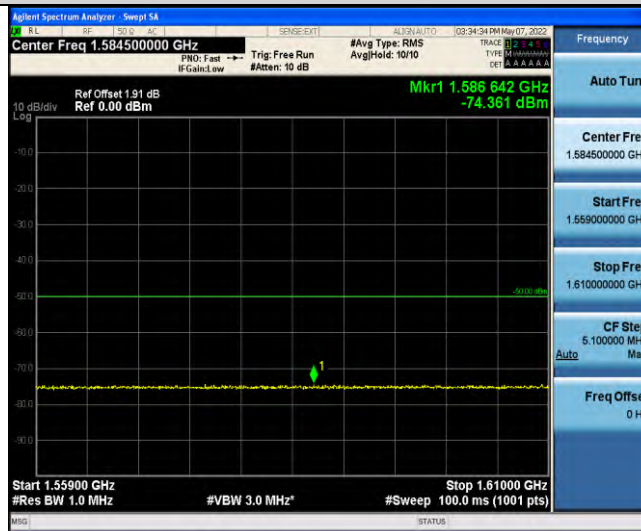

Band13-Stand-Alone-NaN-QPSK-23182-1 @47-3.75kHz-1000-10000-1000~10000MHz@-39.47dBm--13-PASS

Band13-Stand-Alone-NaN-QPSK-23182-1 @47-3.75kHz-1559-1610-1559~1610MHz@-74.36dBm--50-PASS