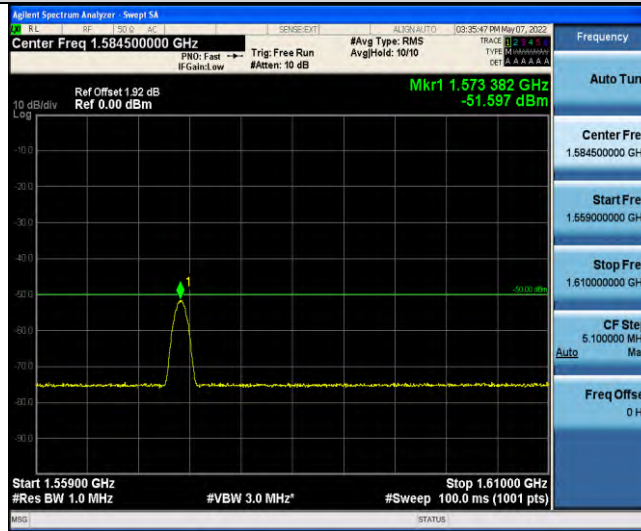

Band13-Stand-Alone-NaN-QPSK-23278-1 @0-3.75kHz-1000-10000-1000~1000MHz @ -39.61dBm--13-PASS

Band13-Stand-Alone-NaN-QPSK-23278-1 @0-3.75kHz-1559-1610-1559~1610MHz @ -51.6dBm--50-PASS