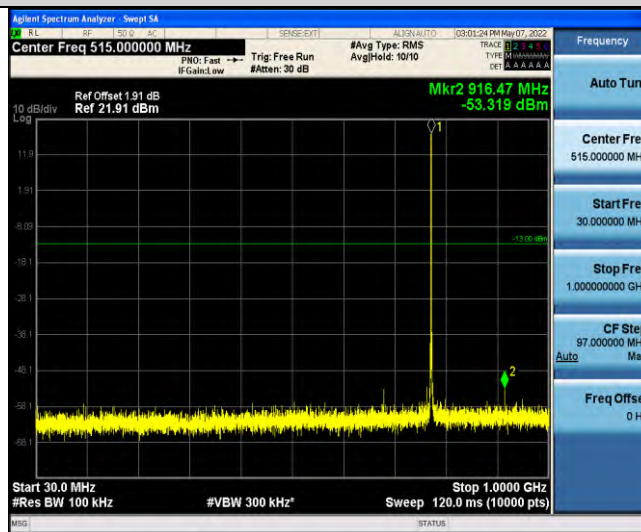

Band13-Stand-Alone-NaN-BPSK-23182-1@0-15kHz-0.15-30-0.15~30MHz@-65.69dBm--23-PASS

Band13-Stand-Alone-NaN-BPSK-23182-1@0-15kHz-30-1000-30~1000MHz@-53.32dBm--13-PASS