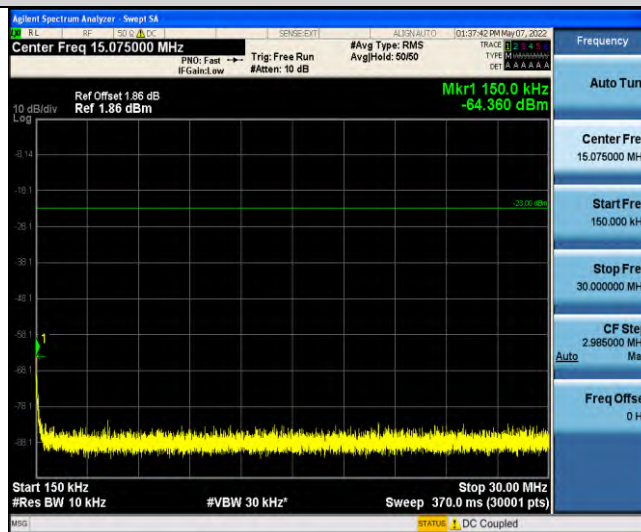

Band12-Stand-Alone-NaN-BPSK-23012-1 @ 11-15kHz-0.009-0.15-0.009~0.15MHz @ -63.36dBm--33-PASS

Band12-Stand-Alone-NaN-BPSK-23012-1 @ 11-15kHz-0.15-30-0.15~30MHz @ -64.36dBm--23-PASS