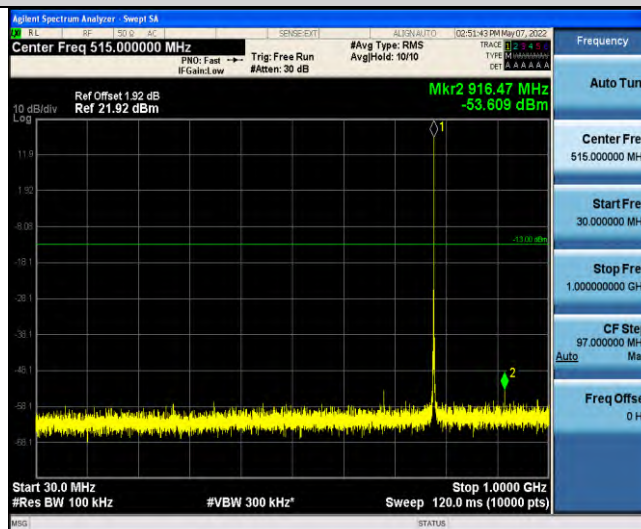

Band13-Stand-Alone-NaN-QPSK-23230-1 @ 47-3.75kHz-0.15-30-0.15~30MHz @ -65.89dBm--23-PASS

Band13-Stand-Alone-NaN-QPSK-23230-1 @ 47-3.75kHz-30-1000-30~1000MHz @ -53.61dBm--13-PASS