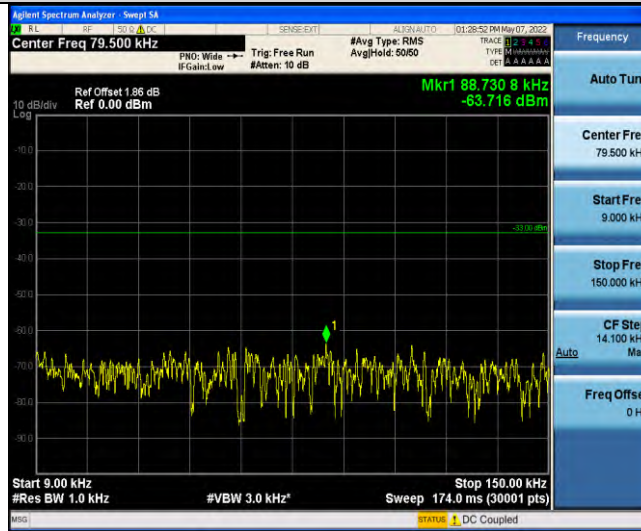

Band12-Stand-Alone-NaN-QPSK-23012-12@0-15kHz-1000-10000-1000~1000MHz@-40.14dBm--13-PASS

Band12-Stand-Alone-NaN-QPSK-23095-12@0-15kHz-0.009-0.15-0.009~0.15MHz@-63.72dBm--33-PASS