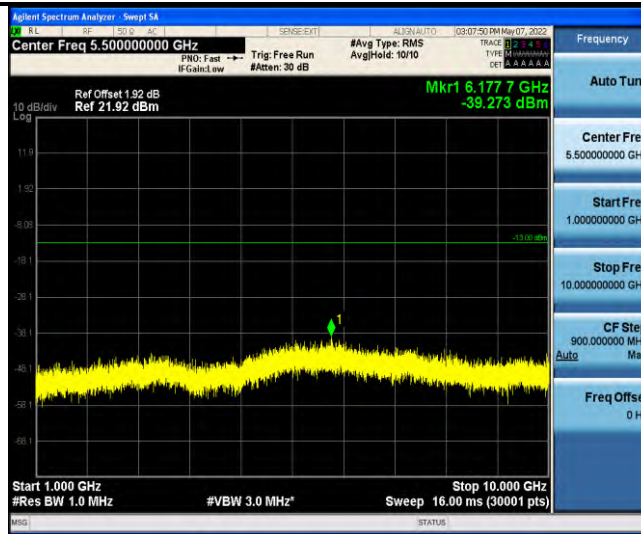

Band13-Stand-Alone-NaN-BPSK-23278-1 @0-15kHz-793-805-793~805MHz@ -59.39dBm--35-PASS

Band13-Stand-Alone-Na-N-BPSK-23278-1 @ 0-15kHz-1000-10000-1000~10000MHz @ -39.27dBm--13-PASS