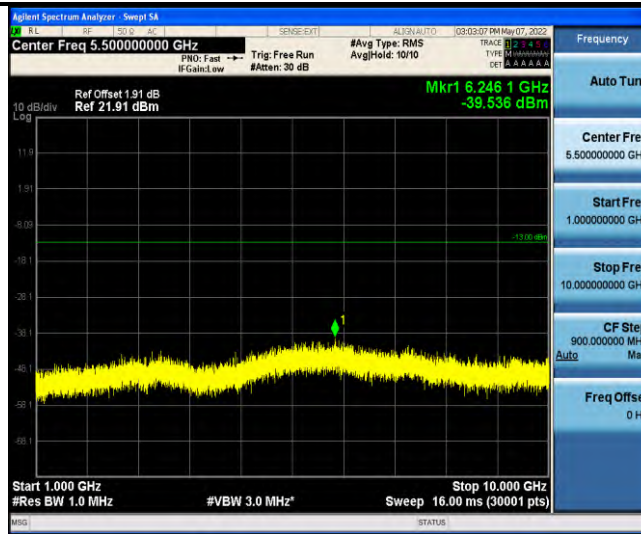

Band13-Stand-Alone-NaN-BPSK-23182-1 @ 11-15kHz-793-805-793~805MHz @ -58.98dBm--35-PASS

Band13-Stand-Alone-NaN-BPSK-23182-1 @ 11-15kHz-1000-10000-1000~10000MHz @ -39.54dBm--13-PASS