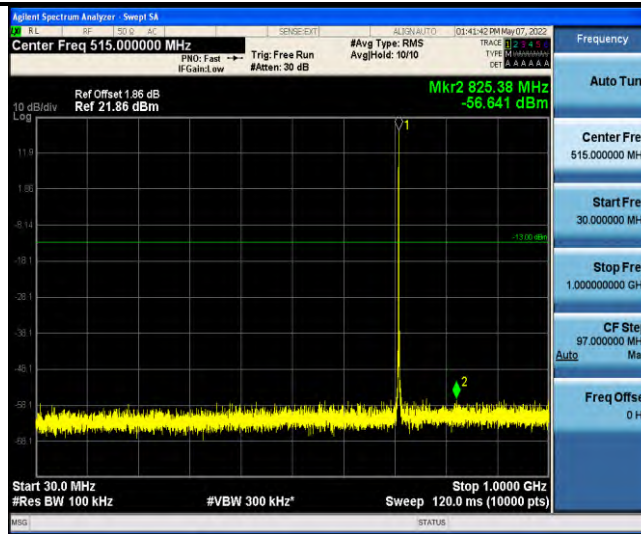

Band12-Stand-Alone-Na-N-BPSK-23095-1 @ 11-15kHz-1000-10000-1000~10000MHz @ -40.16dBm--13-PASS

Band12-Stand-Alone-Na-N-BPSK-23178-1 @ 0-15kHz-0.009-0.15-0.009~0.15MHz @ -63.12dBm--33-PASS

Band12-Stand-Alone-Na-N-BPSK-23178-1 @ 0-15kHz-0.15-30-0.15~30MHz @ -66.62dBm--23-PASS