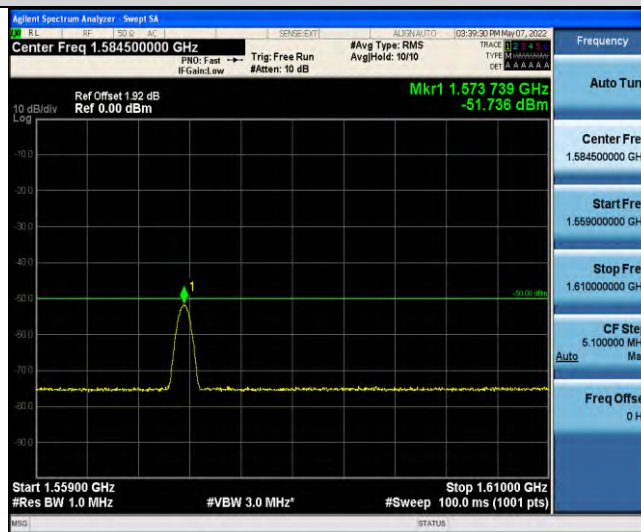

Band13-Stand-Alone-NaN-BPSK-23278-1 @ 11-15kHz-1000-10000-1000~10000MHz @ -39.6dBm--13-PASS

Band13-Stand-Alone-NaN-BPSK-23278-1 @ 11-15kHz-1559-1610-1559~1610MHz @ -51.74dBm--50-PASS