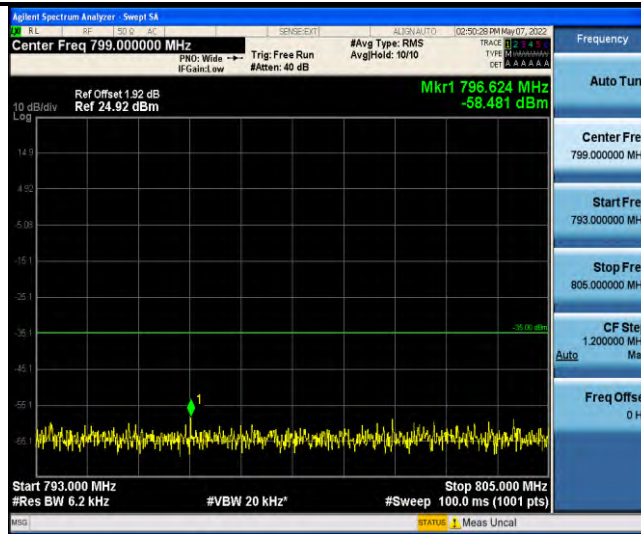

Band13-Stand-Alone-Na-N-QPSK-23230-1 @ 0-3.75kHz-763-775-763~775MHz @ -59.52dBm--35-PASS

Band13-Stand-Alone-NaN-QPSK-23230-1 @0-3.75kHz-793-805-793~805MHz @ -58.48dBm--35-PASS