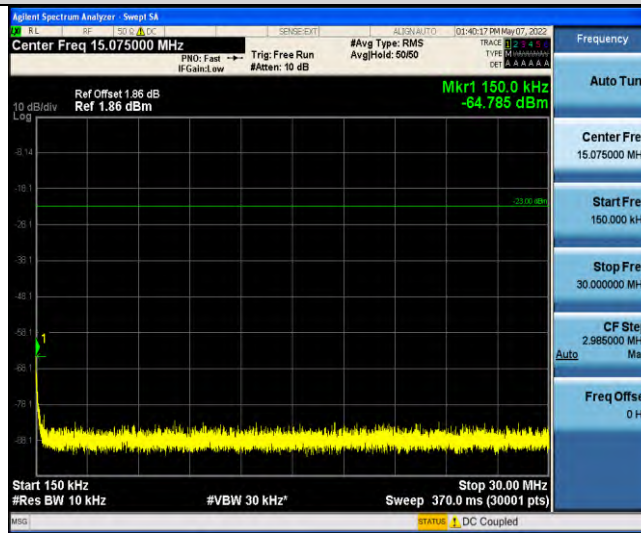

Band12-Stand-Alone-NaN-BPSK-23095-1 @ 11-15kHz-0.009-0.15-0.009~0.15MHz @ -63.96dBm--33-PASS

Band12-Stand-Alone-NaN-BPSK-23095-1 @ 11-15kHz-0.15-30-0.15~30MHz @ -64.79dBm--23-PASS