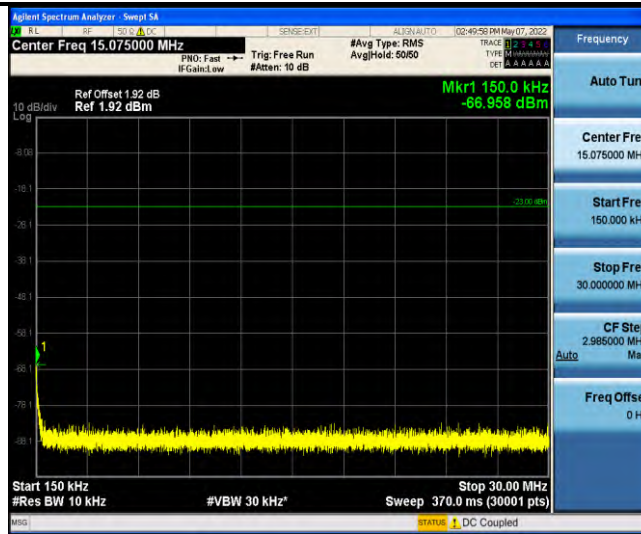

Band13-Stand-Alone-NaN-QPSK-23182-1 @47-3.75kHz-1000-10000-1000~10000MHz@-39.47dBm--13-PASS

Band13-Stand-Alone-NaN-QPSK-23182-1 @47-3.75kHz-1559-1610-1559~1610MHz@-74.36dBm--50-PASS

Band13-Stand-Alone-NaN-QPSK-23230-1 @0-3.75kHz-0.009-0.15-0.009~0.15MHz@-65.77dBm--33-PASS