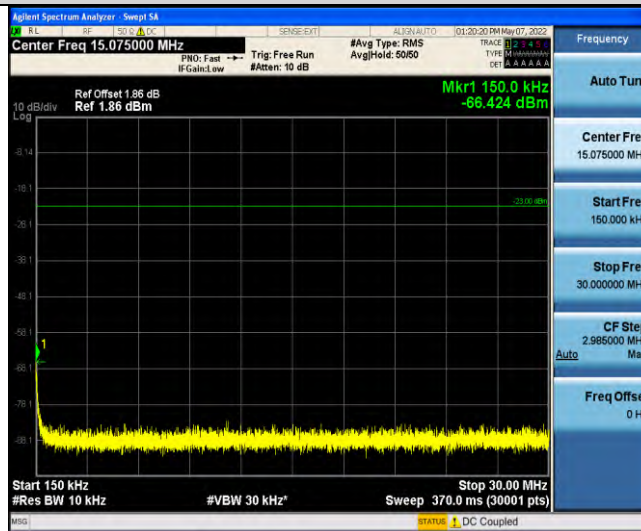

Band12-Stand-Alone-Na-N-QPSK-23012-1 @0-3.75kHz-0.009-0.15-0.009~0.15MHz@-64.57dBm--33-PASS

Band12-Stand-Alone-Na-N-QPSK-23012-1 @0-3.75kHz-0.15-30-0.15~30MHz@-66.42dBm--23-PASS