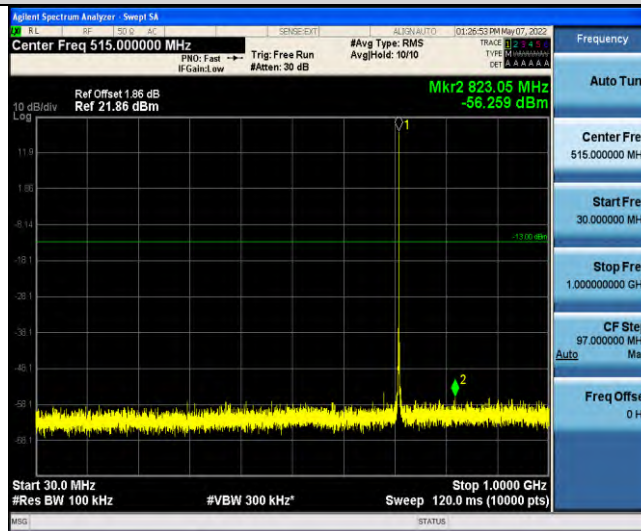

Band12-Stand-Alone-NaN-QPSK-23178-1 @ 47-3.75kHz-0.15-30-0.15~30MHz @ -65.89dBm--23-PASS

Band12-Stand-Alone-NaN-QPSK-23178-1 @ 47-3.75kHz-30-1000-30~1000MHz @ -56.26dBm--13-PASS