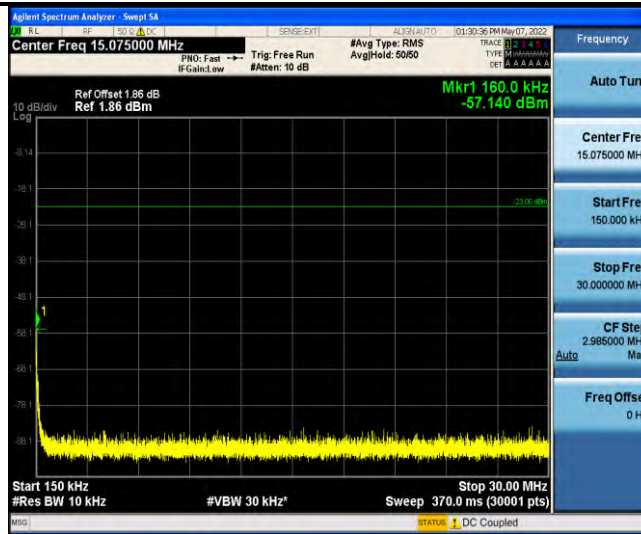

Band12-Stand-Alone-NaN-QPSK-23178-12@0-15kHz-0.009-0.15-0.009~0.15MHz@-61.89dBm--33-PASS

Band12-Stand-Alone-NaN-QPSK-23178-12@0-15kHz-0.15-30-0.15~30MHz@-57.14dBm--23-PASS