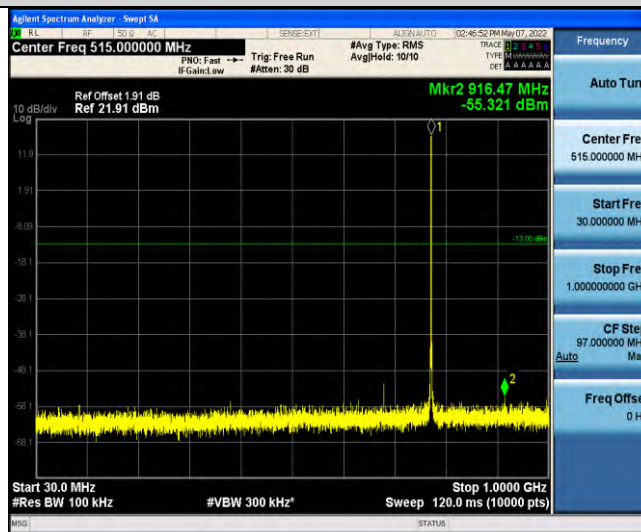

Band13-Stand-Alone-Na-N-QPSK-23182-1 @0-3.75kHz-0.15-30-0.15~30MHz@-66.2dBm--23-PASS

Band13-Stand-Alone-Na-N-QPSK-23182-1 @0-3.75kHz-30-1000-30~1000MHz@-55.32dBm--13-PASS