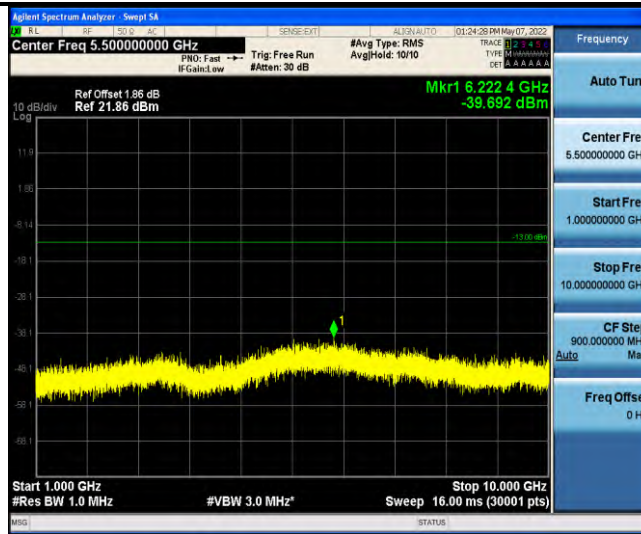

Band12-Stand-Alone-Na-N-QPSK-23095-1 @ 47-3.75kHz-30-1000-30~1000MHz @ -49.82dBm--13-PASS

Band12-Stand-Alone-NaN-QPSK-23095-1 @47-3.75kHz-1000-10000-1000~10000MHz@-39.69dBm--13-PASS