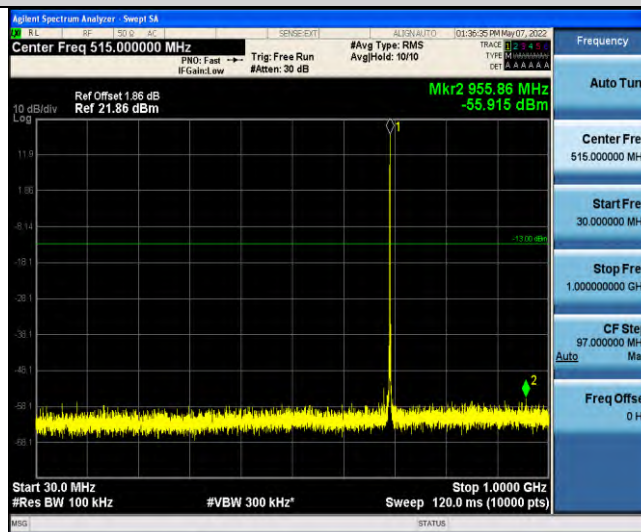

Band12-Stand-Alone-NaN-BPSK-23012-1 @0-15kHz-0.15-30-0.15~30MHz@-66.95dBm--23-PASS

Band12-Stand-Alone-NaN-BPSK-23012-1 @0-15kHz-30-1000-30~1000MHz@-55.92dBm--13-PASS