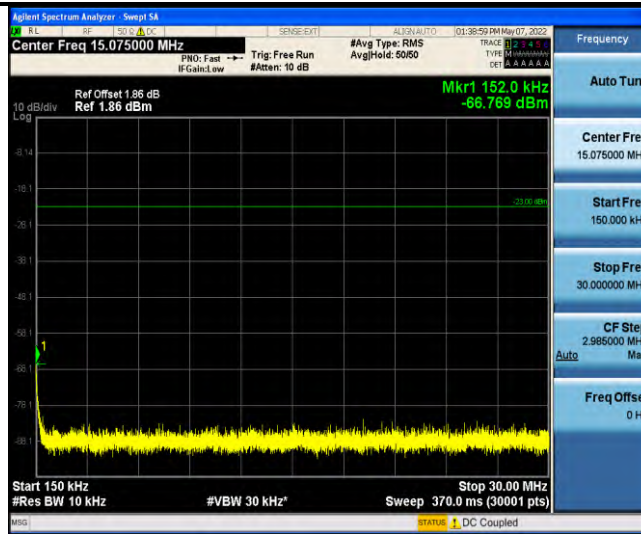

Band12-Stand-Alone-Na-N-BPSK-23012-1 @ 11-15kHz-30-1000-30~1000MHz @ -55.9dBm--13-PASS

Band12-Stand-Alone-Na-N-BPSK-23012-1 @ 11-15kHz-1000-10000-1000~1000MHz @ -39.23dBm--13-PASS

Band12-Stand-Alone-Na-N-BPSK-23095-1 @ 0-15kHz-0.009-0.15-0.009~0.15MHz @ -64.19dBm--33-PASS