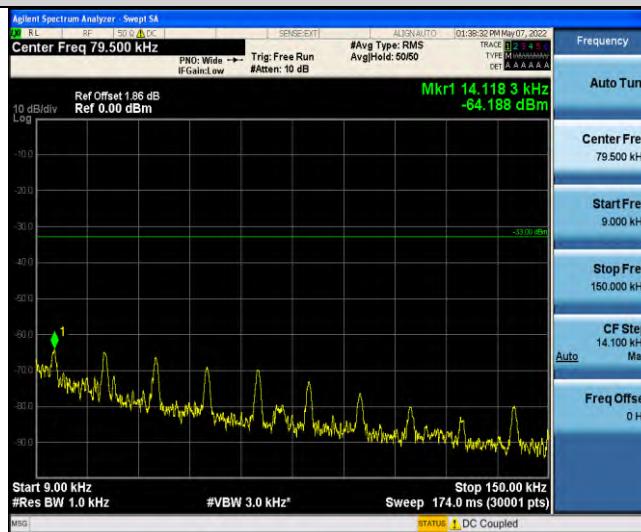

Band12-Stand-Alone-Na-N-BPSK-23012-1 @ 11-15kHz-1000-10000-1000~1000MHz @ -39.23dBm--13-PASS

Band12-Stand-Alone-Na-N-BPSK-23095-1 @ 0-15kHz-0.009-0.15-0.009~0.15MHz @ -64.19dBm--33-PASS