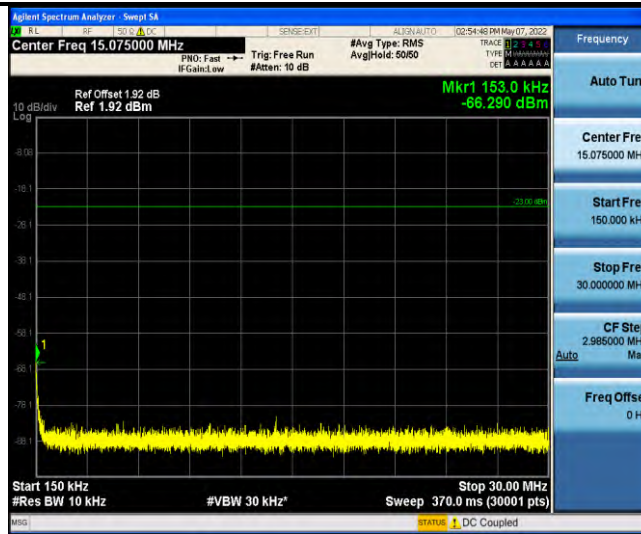

Band13-Stand-Alone-NaN-QPSK-23278-1 @47-3.75kHz-0.009-0.15-0.009~0.15MHz @ -64.29dBm--33-PASS

Band13-Stand-Alone-NaN-QPSK-23278-1 @ 47-3.75kHz-0.15-30-0.15~30MHz @ -66.29dBm--23-PASS