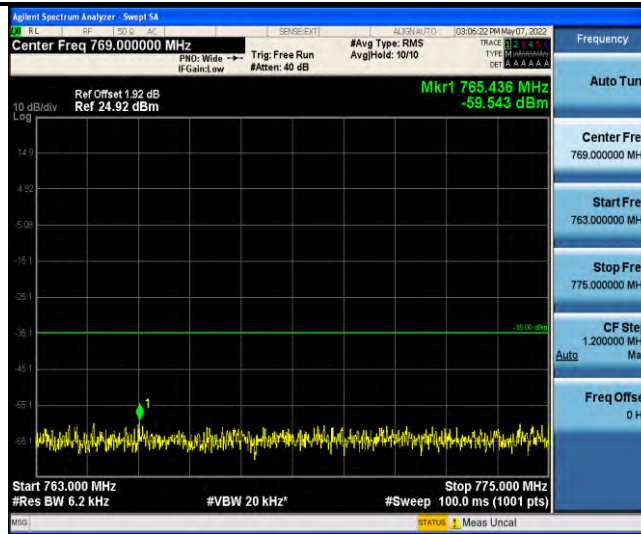

Band13-Stand-Alone-NaN-BPSK-23230-1 @ 11-15kHz-30-1000-30~1000MHz @ -54.02dBm--13-PASS

Band13-Stand-Alone-NaN-BPSK-23230-1 @ 11-15kHz-763-775-763~775MHz @ -59.54dBm--35-PASS