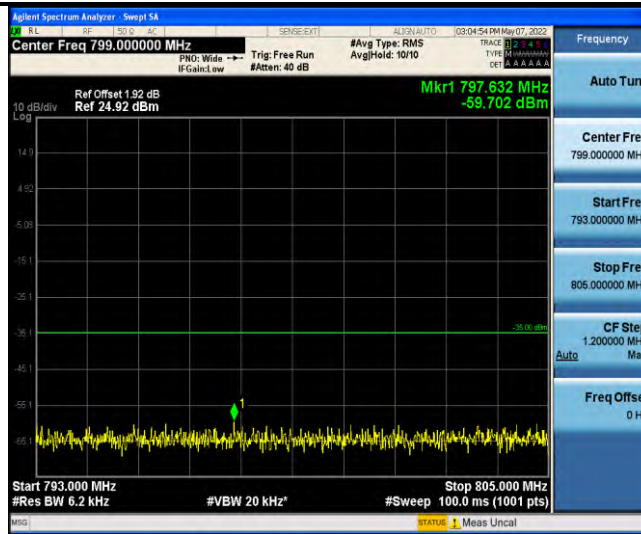

Band13-Stand-Alone-NaN-BPSK-23230-1 @ 0-15kHz-0.15-30-0.15~30MHz @ -67.76dBm--23-PASS

Band13-Stand-Alone-NaN-BPSK-23230-1 @ 0-15kHz-30-1000-30~1000MHz @ -53.99dBm--13-PASS

Band13-Stand-Alone-NaN-BPSK-23230-1 @ 0-15kHz-763-775-763~775MHz @ -59.48dBm--35-PASS