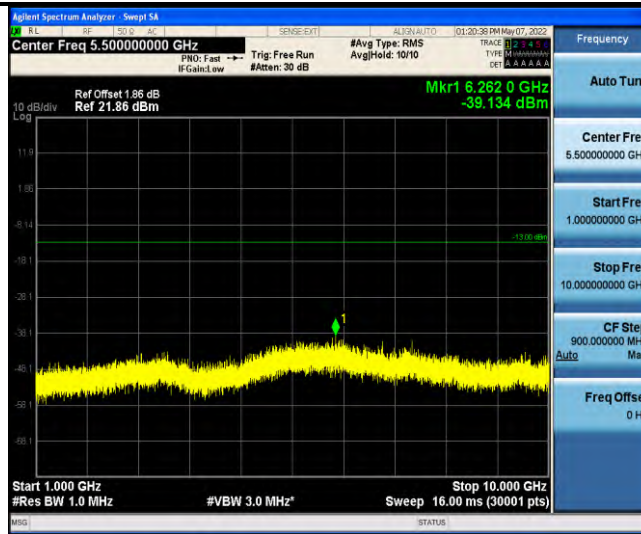

Band12-Stand-Alone-Na-N-QPSK-23012-1 @0-3.75kHz-30-1000-30~1000MHz@-56.31dBm--13-PASS

Band12-Stand-Alone-Na-N-QPSK-23012-1@0-3.75kHz-1000-10000-1000~1000MHz@-39.13dBm--13-PASS