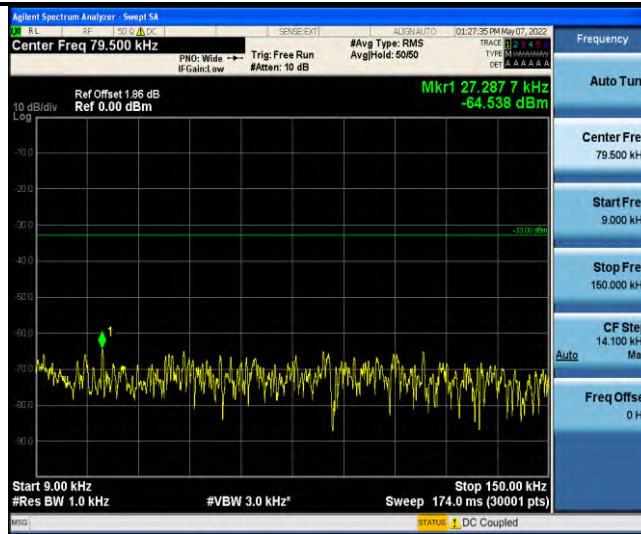

Band12-Stand-Alone-NaN-BPSK-23178-1 @ 11-15kHz-1000-10000-1000~10000MHz @ -40dBm--13-PASS

Band12-Stand-Alone-Na-N-QPSK-23012-12@0-15kHz-0.009-0.15-0.009~0.15MHz@-64.54dBm--33-PASS