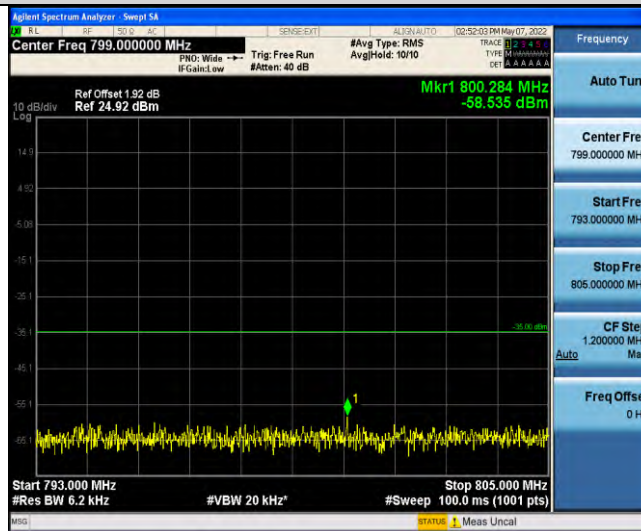

Band13-Stand-Alone-NaN-QPSK-23230-1 @ 47-3.75kHz-763-775-763~775MHz @ -59.57dBm--35-PASS

Band13-Stand-Alone-NaN-QPSK-23230-1 @ 47-3.75kHz-793-805-793~805MHz @ -58.54dBm--35-PASS