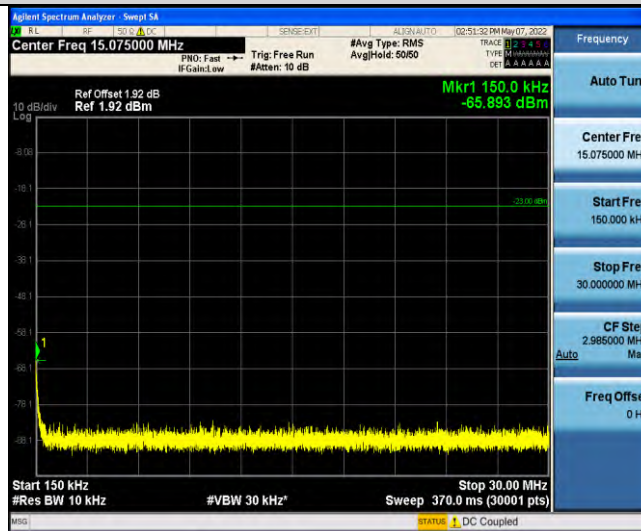

Band13-Stand-Alone-NaN-QPSK-23230-1 @ 47-3.75kHz-0.009-0.15-0.009~0.15MHz @ -64.03dBm--33-PASS

Band13-Stand-Alone-NaN-QPSK-23230-1 @ 47-3.75kHz-0.15-30-0.15~30MHz @ -65.89dBm--23-PASS