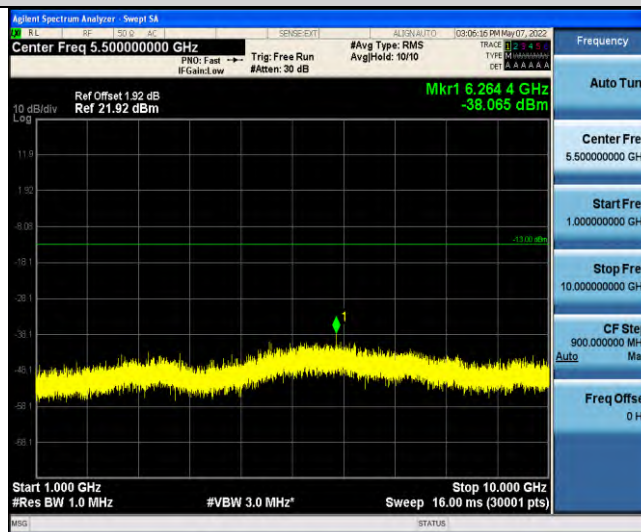

Band13-Stand-Alone-NaN-BPSK-23230-1 @ 11-15kHz-793-805-793~805MHz @ -59.47dBm--35-PASS

Band13-Stand-Alone-NaN-BPSK-23230-1 @ 11-15kHz-1000-10000-1000~10000MHz @ -38.07dBm--13-PASS