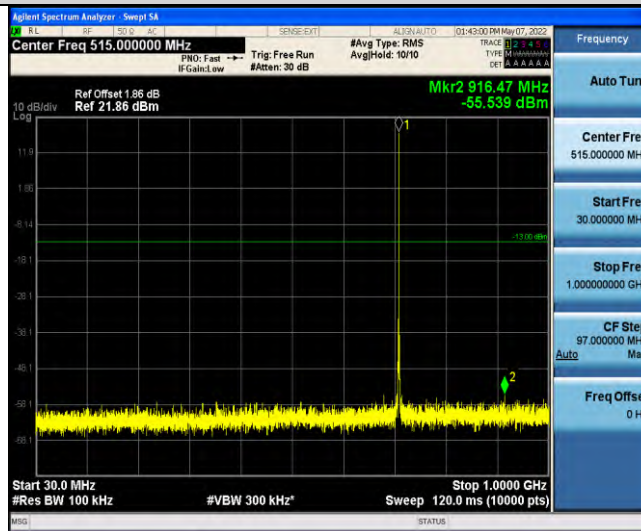

Band12-Stand-Alone-NaN-BPSK-23178-1 @ 11-15kHz-0.15-30-0.15~30MHz @ -66.89dBm--23-PASS

Band12-Stand-Alone-NaN-BPSK-23178-1 @ 11-15kHz-30-1000-30~1000MHz @ -55.54dBm--13-PASS