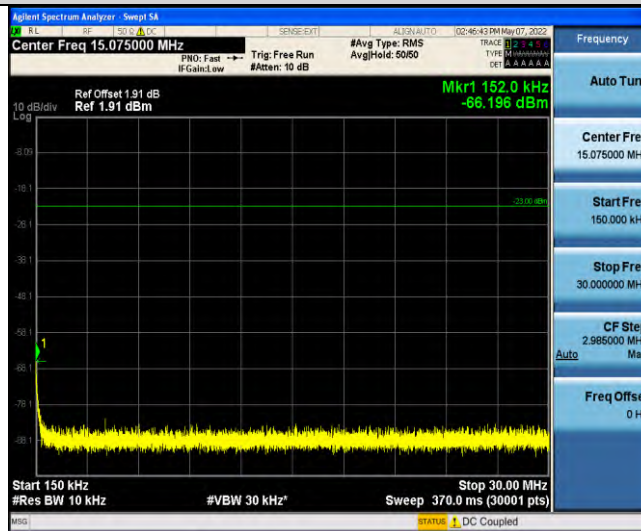

Band13-Stand-Alone-Na-N-QPSK-23182-1 @0-3.75kHz-0.009-0.15-0.009~0.15MHz@-65.28dBm--33-PASS

Band13-Stand-Alone-Na-N-QPSK-23182-1 @0-3.75kHz-0.15-30-0.15~30MHz@-66.2dBm--23-PASS