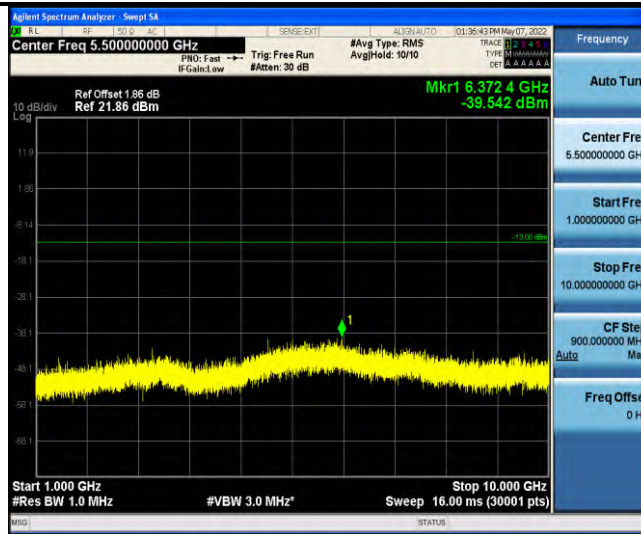

Band12-Stand-Alone-NaN-BPSK-23012-1 @0-15kHz-30-1000-30~1000MHz@-55.92dBm--13-PASS

Band12-Stand-Alone-NaN-BPSK-23012-1 @ 0-15kHz-1000-10000-1000~10000MHz @ -39.54dBm--13-PASS