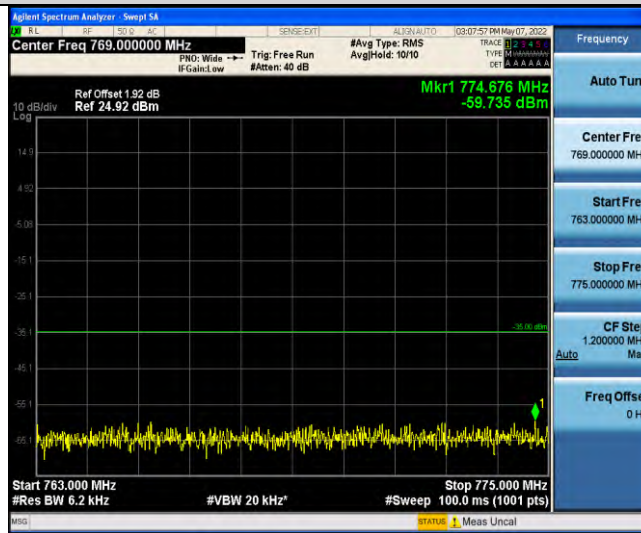

Band13-Stand-Alone-NaN-BPSK-23278-1 @0-15kHz-30-1000-30~1000MHz@ -54.45dBm--13-PASS

Band13-Stand-Alone-NaN-BPSK-23278-1 @0-15kHz-763-775-763~775MHz@ -59.74dBm--35-PASS