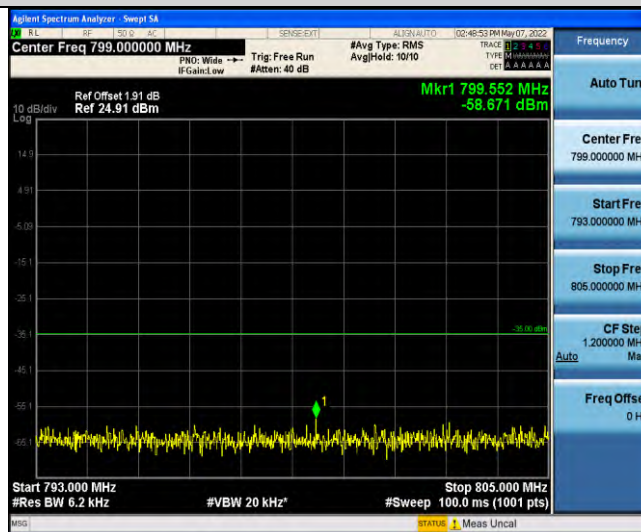

Band13-Stand-Alone-NaN-QPSK-23182-1 @ 47-3.75kHz-763-775-763~775MHz @ -58.41dBm--35-PASS

Band13-Stand-Alone-NaN-QPSK-23182-1 @ 47-3.75kHz-793-805-793~805MHz @ -58.67dBm--35-PASS