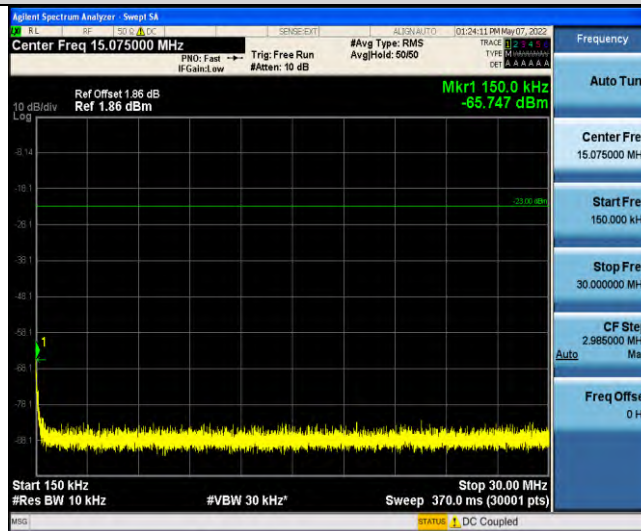

Band12-Stand-Alone-Na-N-QPSK-23095-1 @ 47-3.75kHz-0.009-0.15-0.009~0.15MHz @ -64.3dBm--33-PASS

Band12-Stand-Alone-Na-N-QPSK-23095-1 @ 47-3.75kHz-0.15-30-0.15~30MHz @ -65.75dBm--23-PASS