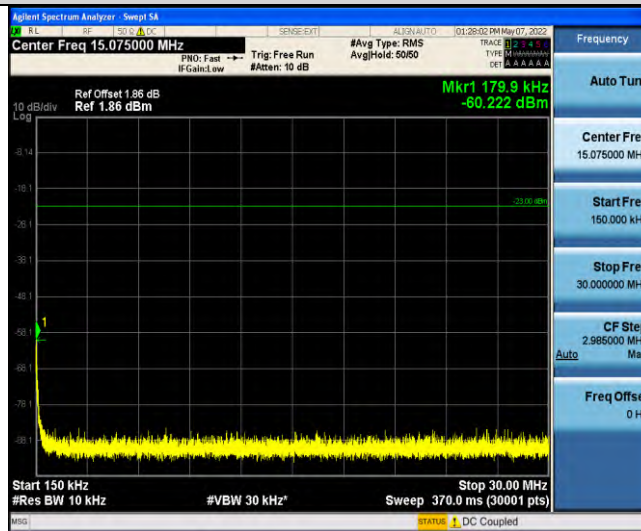

Band12-Stand-Alone-Na-N-QPSK-23012-12@0-15kHz-0.009-0.15-0.009~0.15MHz@-64.54dBm--33-PASS

Band12-Stand-Alone-Na-N-QPSK-23012-12@0-15kHz-0.15-30-0.15~30MHz@-60.22dBm--23-PASS