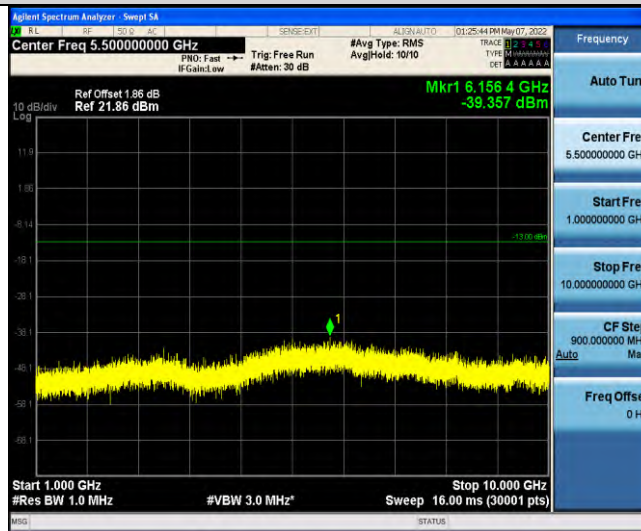

Band12-Stand-Alone-NaN-QPSK-23178-1 @0-3.75kHz-30-1000-30~1000MHz@ -55dBm--13-PASS

Band12-Stand-Alone-NaN-QPSK-23178-1 @0-3.75kHz-1000-10000-1000~10000MHz@ -39.36dBm--13-PASS