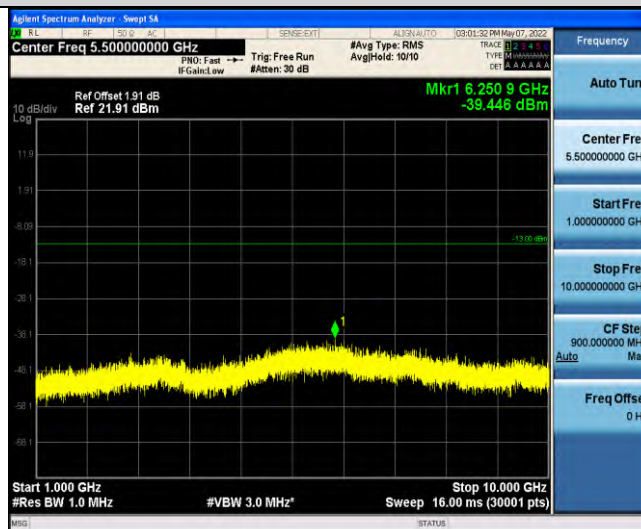

Band13-Stand-Alone-NaN-BPSK-23182-1 @ 0-15kHz-793-805-793~805MHz @ -59.51dBm--35-PASS

Band13-Stand-Alone-NaN-BPSK-23182-1 @ 0-15kHz-1000-10000-1000~10000MHz @ -39.45dBm--13-PASS