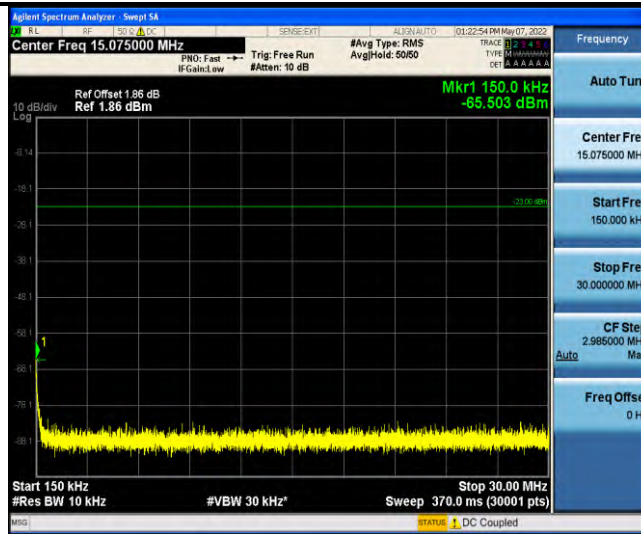

Band12-Stand-Alone-NaN-QPSK-23012-1 @47-3.75kHz-30-1000-30~1000MHz @-56.03dBm--13-PASS

Band12-Stand-Alone-NaN-QPSK-23012-1 @47-3.75kHz-1000-10000-1000~10000MHz @-39.46dBm--13-PASS

Band12-Stand-Alone-NaN-QPSK-23095-1 @0-3.75kHz-0.009-0.15-0.009~0.15MHz @-65.85dBm--33-PASS