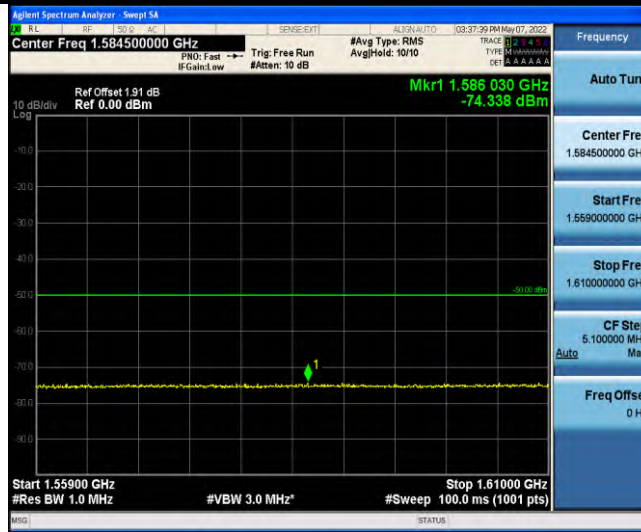

Band13-Stand-Alone-NaN-BPSK-23182-1 @ 0-15kHz-1000-10000-1000~10000MHz @ -39.45dBm--13-PASS

Band13-Stand-Alone-NaN-BPSK-23182-1 @ 0-15kHz-1559-1610-1559~1610MHz@ -74.34dBm--50-PASS