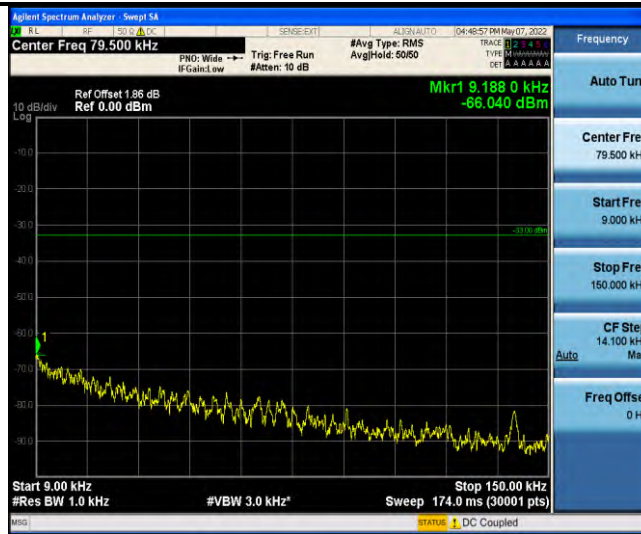

Band13-Stand-Alone-NaN-QPSK-23182-12@0-15kHz-1000-10000-1000~10000MHz@-39.12dBm--13-PASS

Band17-Stand-Alone-NaN-QPSK-23732-1 @0-3.75kHz-0.009-0.15-0.009~0.15MHz@-66.04dBm--33-PASS