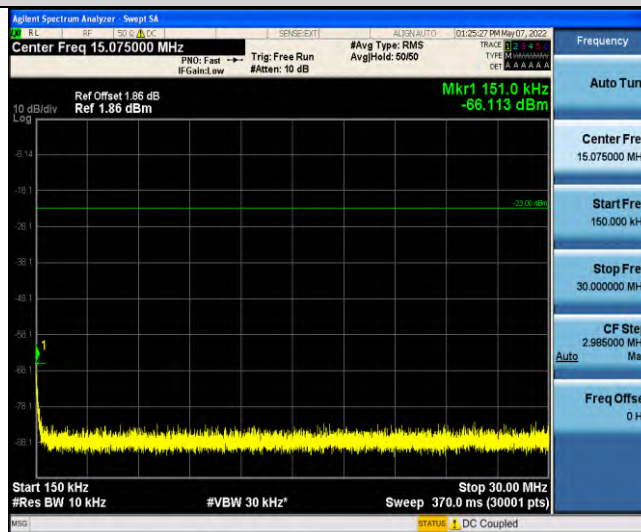

Band12-Stand-Alone-NaN-QPSK-23178-1 @0-3.75kHz-0.009-0.15-0.009~0.15MHz@-64.62dBm--33-PASS

Band12-Stand-Alone-NaN-QPSK-23178-1 @0-3.75kHz-0.15-30-0.15~30MHz@-66.11dBm--23-PASS