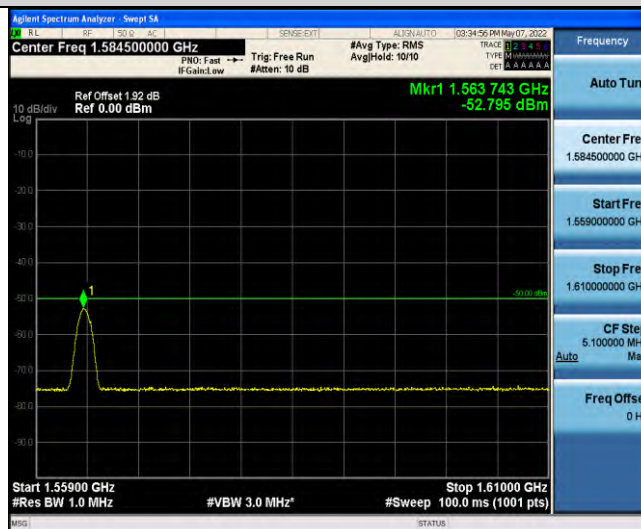

Band13-Stand-Alone-NaN-QPSK-23230-1 @0-3.75kHz-1000-10000-1000~10000MHz @ -38.54dBm--13-PASS

Band13-Stand-Alone-NaN-QPSK-23230-1 @0-3.75kHz-1559-1610-1559~1610MHz @ -52.8dBm--50-PASS