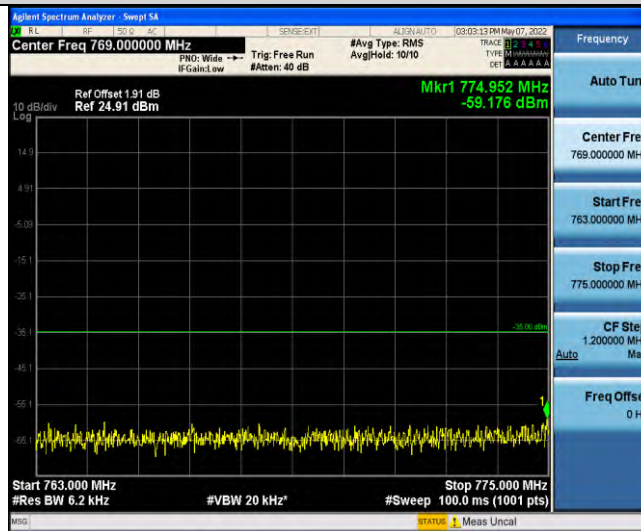

Band13-Stand-Alone-NaN-BPSK-23182-1 @ 11-15kHz-30-1000-30~1000MHz @ -55.05dBm--13-PASS

Band13-Stand-Alone-NaN-BPSK-23182-1 @ 11-15kHz-763-775-763~775MHz @ -59.18dBm--35-PASS