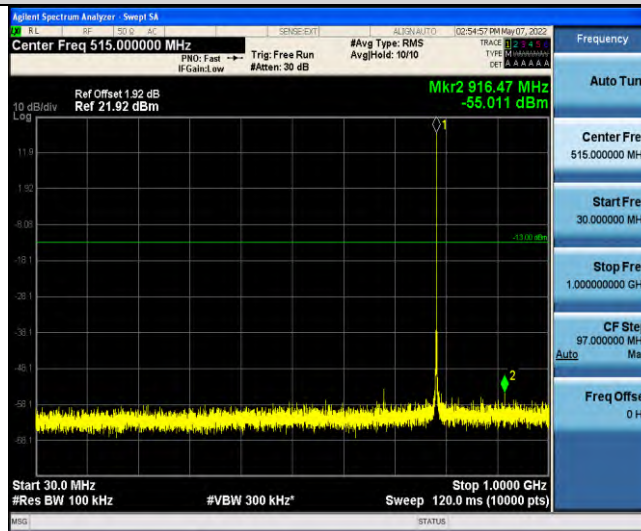

Band13-Stand-Alone-NaN-QPSK-23278-1 @ 47-3.75kHz-0.15-30-0.15~30MHz @ -66.29dBm--23-PASS

Band13-Stand-Alone-NaN-QPSK-23278-1 @ 47-3.75kHz-30-1000-30~1000MHz @ -55.01dBm--13-PASS