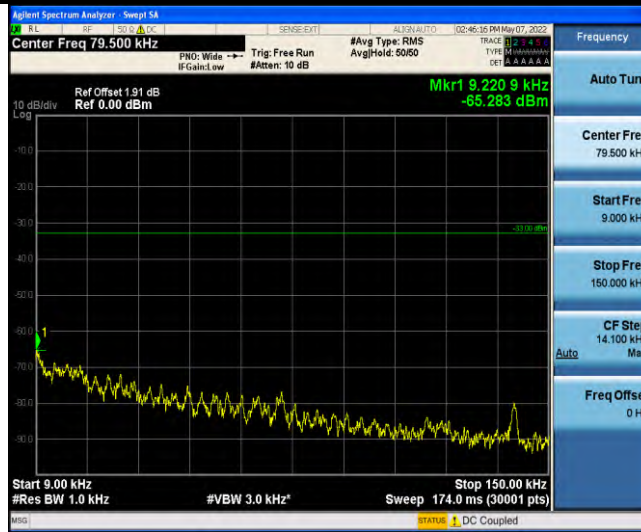

Band12-Stand-Alone-NaN-BPSK-23012-1 @ 11-15kHz-0.15-30-0.15~30MHz @ -64.36dBm--23-PASS

Band13-Stand-Alone-Na-N-QPSK-23182-1 @0-3.75kHz-0.009-0.15-0.009~0.15MHz@-65.28dBm--33-PASS