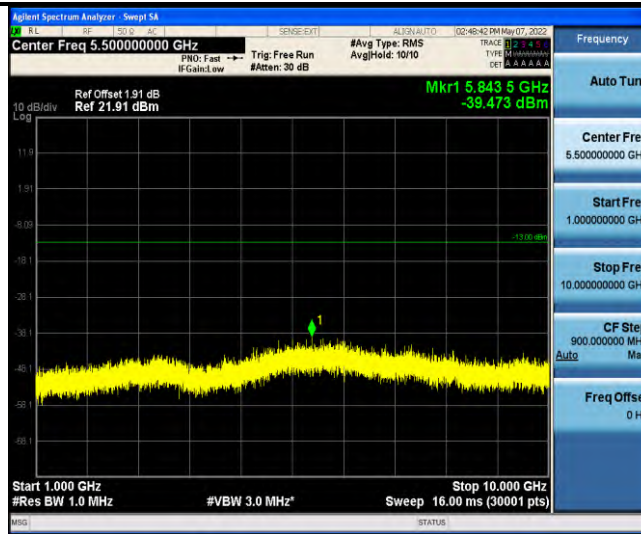

Band13-Stand-Alone-NaN-QPSK-23182-1 @ 47-3.75kHz-793-805-793~805MHz @ -58.67dBm--35-PASS

Band13-Stand-Alone-NaN-QPSK-23182-1 @47-3.75kHz-1000-10000-1000~10000MHz@-39.47dBm--13-PASS