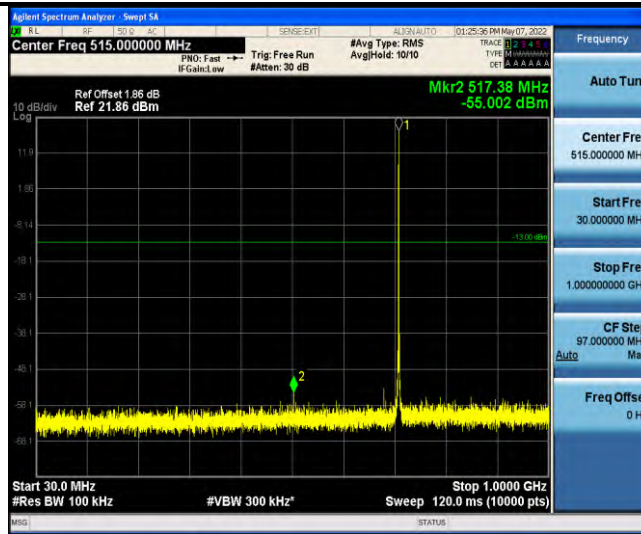

Band12-Stand-Alone-NaN-QPSK-23095-1 @47-3.75kHz-1000-10000-1000~10000MHz@-39.69dBm--13-PASS

Band12-Stand-Alone-NaN-QPSK-23178-1 @0-3.75kHz-0.009-0.15-0.009~0.15MHz@-64.62dBm--33-PASS

Band12-Stand-Alone-NaN-QPSK-23178-1 @0-3.75kHz-0.15-30-0.15~30MHz@-66.11dBm--23-PASS