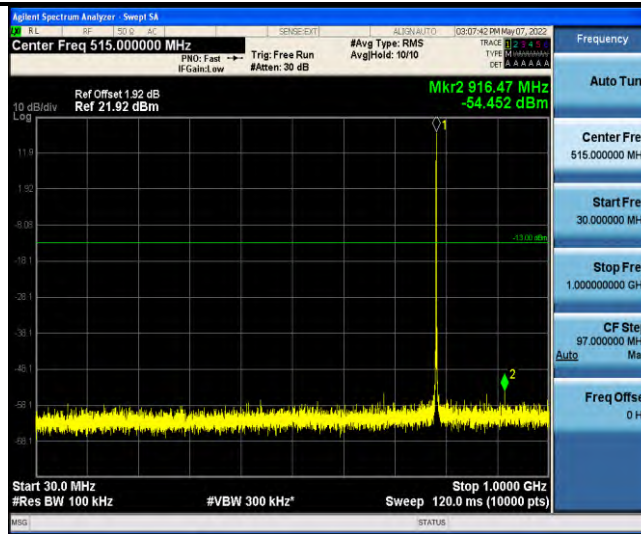

Band13-Stand-Alone-Na-N-BPSK-23278-1 @ 0-15kHz-0.15-30-0.15-30MHz@-66.66dBm--23-PASS

Band13-Stand-Alone-NaN-BPSK-23278-1 @0-15kHz-30-1000-30~1000MHz@ -54.45dBm--13-PASS