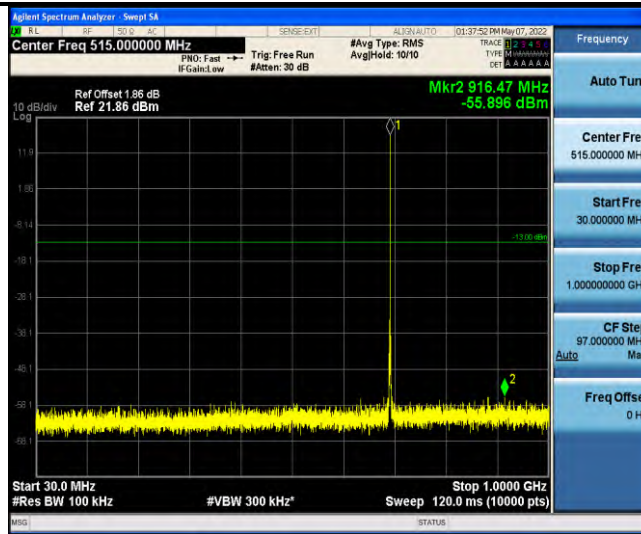

Band12-Stand-Alone-NaN-BPSK-23012-1 @ 11-15kHz-0.15-30-0.15~30MHz @ -64.36dBm--23-PASS

Band12-Stand-Alone-Na-N-BPSK-23012-1 @ 11-15kHz-30-1000-30~1000MHz @ -55.9dBm--13-PASS