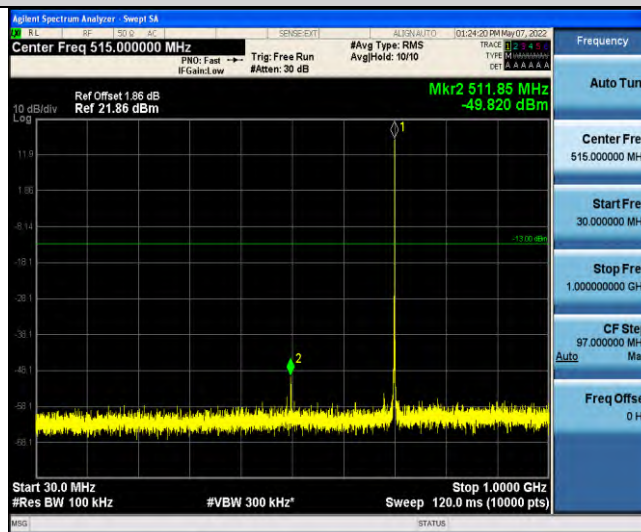

Band12-Stand-Alone-Na-N-QPSK-23095-1 @ 47-3.75kHz-0.15-30-0.15~30MHz @ -65.75dBm--23-PASS

Band12-Stand-Alone-Na-N-QPSK-23095-1 @ 47-3.75kHz-30-1000-30~1000MHz @ -49.82dBm--13-PASS