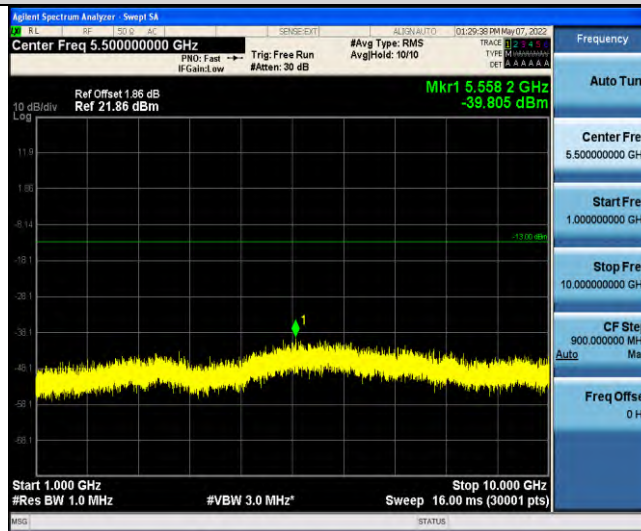

Band12-Stand-Alone-NaN-QPSK-23095-12@0-15kHz-30-1000-30~1000MHz@-56.36dBm--13-PASS

Band12-Stand-Alone-NaN-QPSK-23095-12@0-15kHz-1000-10000-1000~10000MHz@-39.81dBm--13-PASS