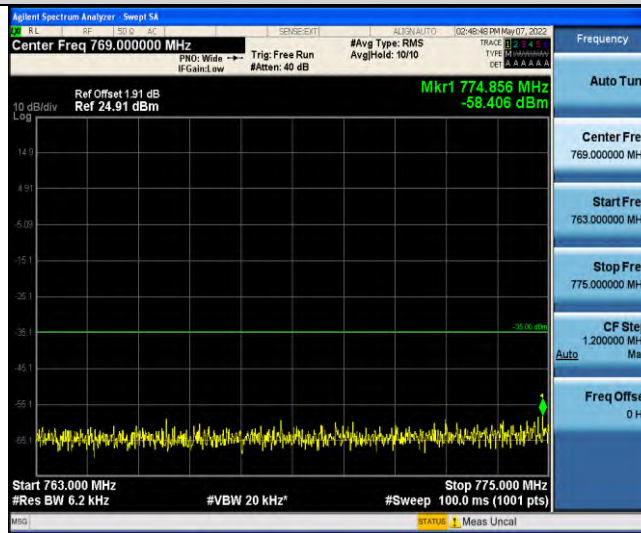

Band13-Stand-Alone-NaN-QPSK-23182-1 @ 47-3.75kHz-30-1000-30~1000MHz @ -54.58dBm--13-PASS

Band13-Stand-Alone-NaN-QPSK-23182-1 @ 47-3.75kHz-763-775-763~775MHz @ -58.41dBm--35-PASS