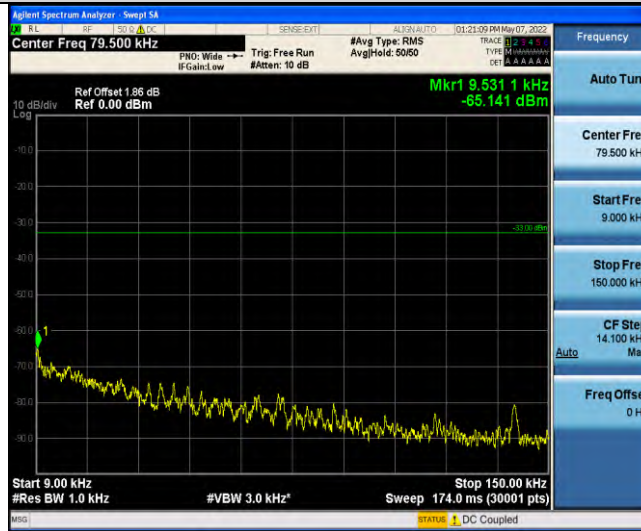

Band12-Stand-Alone-Na-N-QPSK-23012-1@0-3.75kHz-1000-10000-1000~1000MHz@-39.13dBm--13-PASS

Band12-Stand-Alone-Na-N-QPSK-23012-1@47-3.75kHz-0.009-0.15-0.009~0.15MHz@-65.14dBm--33-PASS