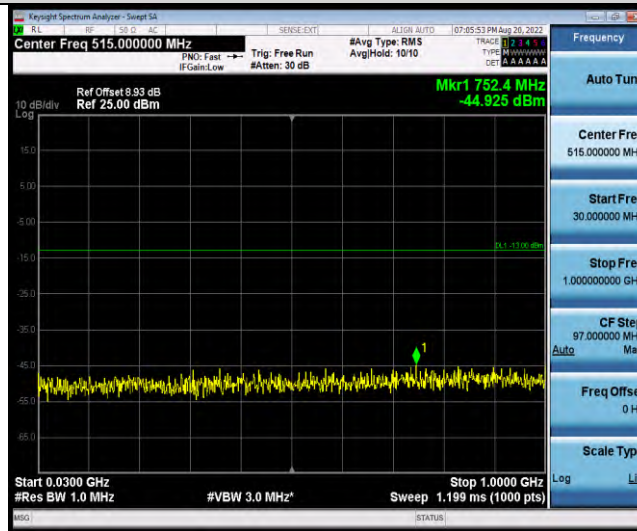

Band2-Stand-Alone-NaN-QPSK-18602-1 @ 47-3.75kHz-0.15-30-0.15~30MHz @ -71.69dBm--33-PASS

Band2-Stand-Alone-NaN-QPSK-18602-1 @ 47-3.75kHz-30-1000-30~1000MHz @ -44.93dBm--13-PASS