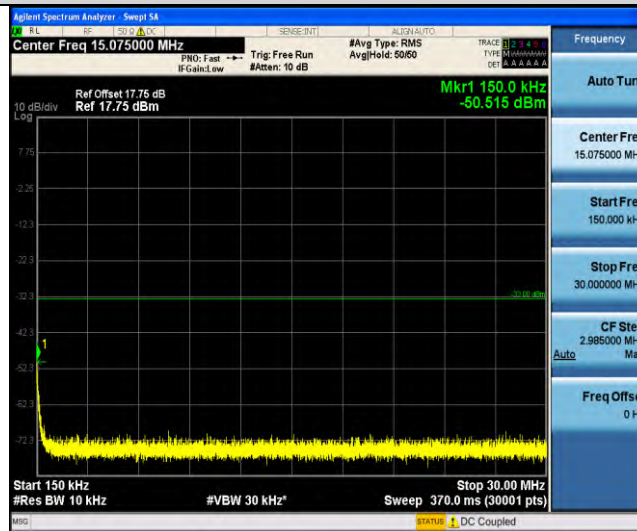

Band4-Stand-Alone-NaN-QPSK-20175-1@47-3.75kHz-0.009-0.15-0.009~0.15MHz@-52.83dBm--43-PASS

Band4-Stand-Alone-NaN-QPSK-20175-1@47-3.75kHz-0.15-30-0.15~30MHz@-50.52dBm--33-PASS