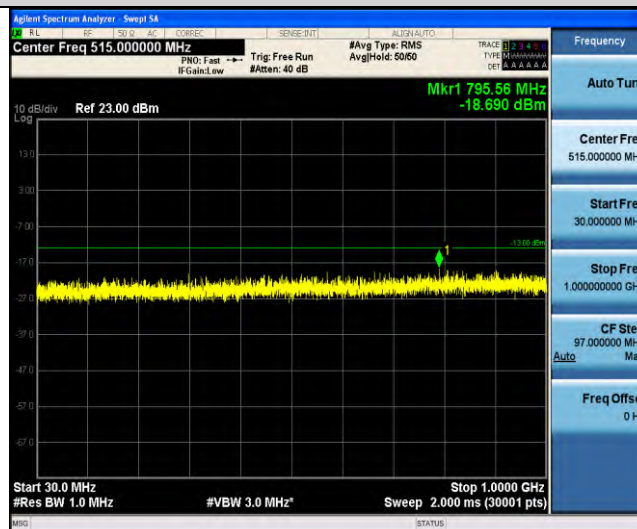

Band4-Stand-Alone-Na-N-QPSK-20175-1@0-3.75kHz-0.15-30-0.15~30MHz@-51.8dBm--33-PASS

Band4-Stand-Alone-Na-N-QPSK-20175-1@0-3.75kHz-30-1000-30~1000MHz@-18.69dBm--13-PASS