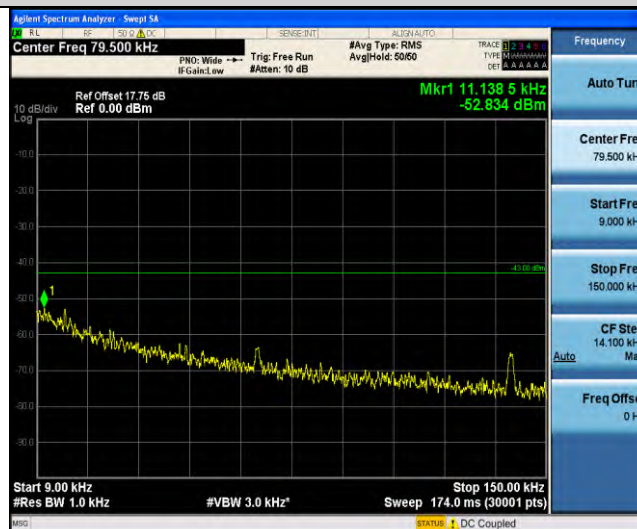

Band4-Stand-Alone-NaN-QPSK-20175-1 @0-3.75kHz-12000-26500-12000~26500MHz @ -30.67dBm--13-PASS

Band4-Stand-Alone-NaN-QPSK-20175-1 @47-3.75kHz-0.009-0.15-0.009~0.15MHz @ -52.83dBm--43-PASS