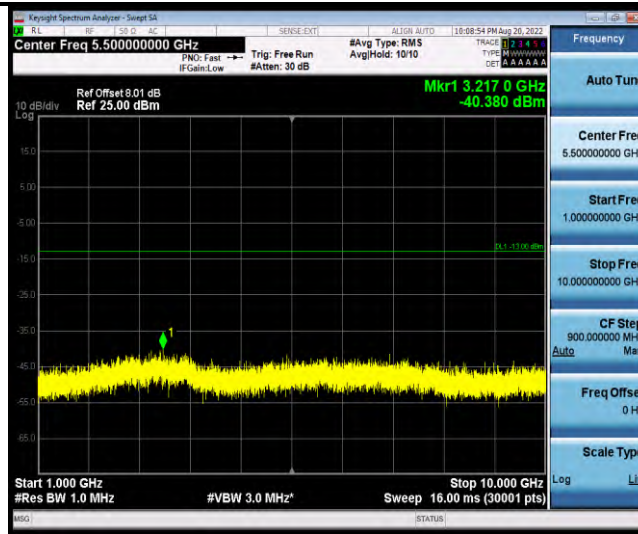

Band5-Stand-Alone-Na-N-QPSK-20648-12@0-15kHz-30-1000-30~1000MHz@-55.65dBm--13-PASS

Band5-Stand-Alone-NaN-QPSK-20648-12@0-15kHz-1000-10000-1000~10000MHz@-40.38dBm--13-PASS