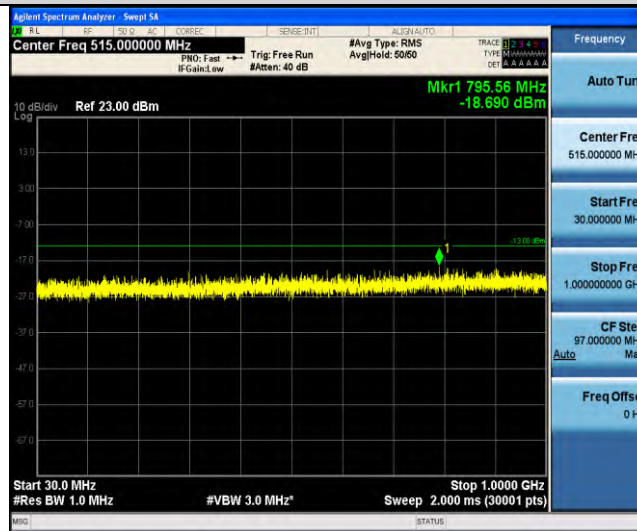

Band4-Stand-Alone-NaN-QPSK-20175-1@0-3.75kHz-0.15-30-0.15~30MHz@-51.8dBm--33-PASS

Band4-Stand-Alone-NaN-QPSK-20175-1@0-3.75kHz-30-1000-30~1000MHz@-18.69dBm--13-PASS