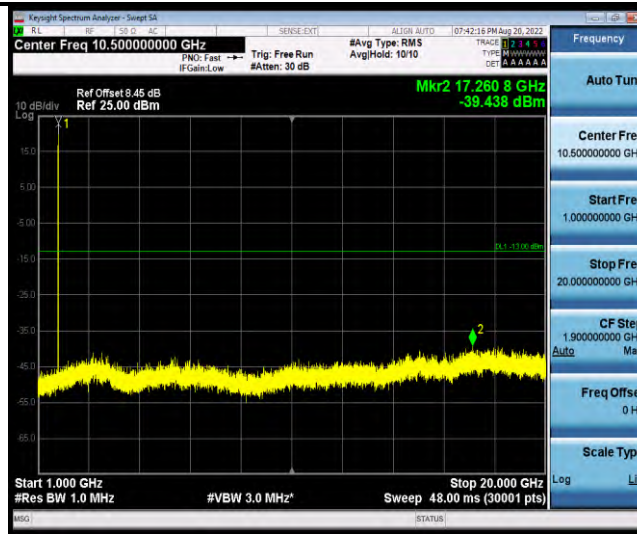

Band4-Stand-Alone-NaN-QPSK-20398-1 @ 47-3.75kHz-0.009-0.15-0.009~0.15MHz @ -64.92dBm--43-PASS

Band4-Stand-Alone-NaN-QPSK-20398-1 @ 47-3.75kHz-0.15-30-0.15~30MHz @ -71.71dBm--33-PASS

Band4-Stand-Alone-NaN-QPSK-20398-1 @ 47-3.75kHz-30-1000-30~1000MHz @ -45.58dBm--13-PASS