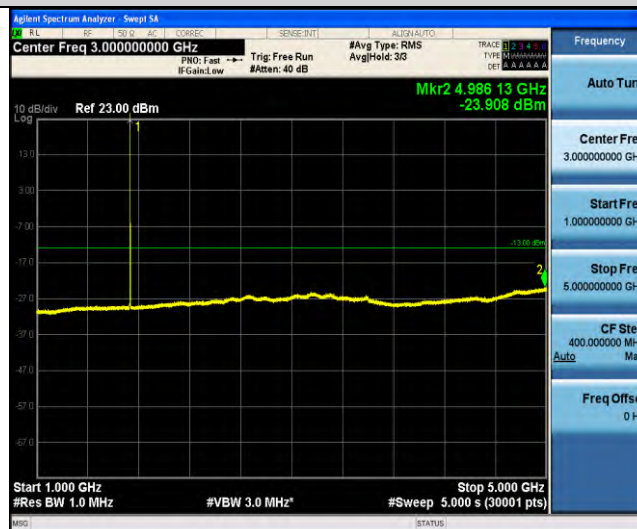

Band4-Stand-Alone-NaN-QPSK-20175-1@0-3.75kHz-30-1000-30~1000MHz@-18.69dBm--13-PASS

Band4-Stand-Alone-NaN-QPSK-20175-1@0-3.75kHz-1000-5000-1000~5000MHz@-23.91dBm--13-PASS