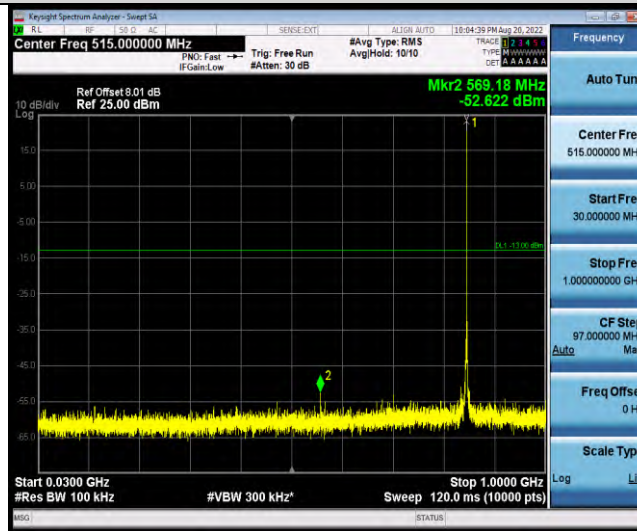

Band5-Stand-Alone-NaN-QPSK-20648-1 @0-3.75kHz-0.15-30-0.15~30MHz@-72.98dBm--23-PASS

Band5-Stand-Alone-NaN-QPSK-20648-1 @0-3.75kHz-30-1000-30~1000MHz@-52.62dBm--13-PASS