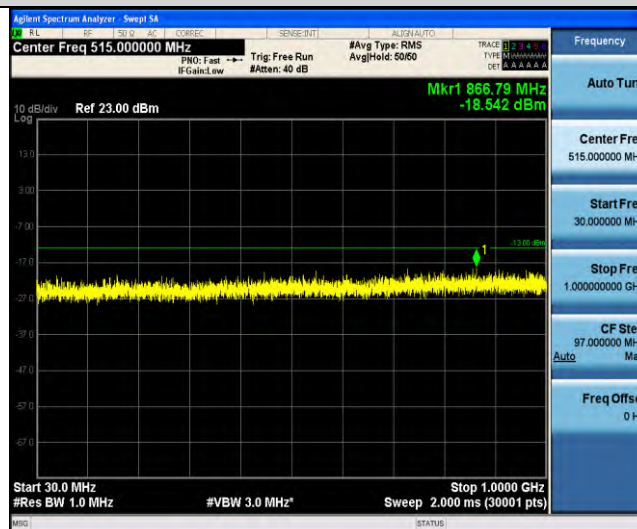

Band4-Stand-Alone-NaN-QPSK-20175-1@47-3.75kHz-0.15-30-0.15~30MHz@-50.52dBm--33-PASS

Band4-Stand-Alone-NaN-QPSK-20175-1@47-3.75kHz-30-1000-30~1000MHz@-18.54dBm--13-PASS