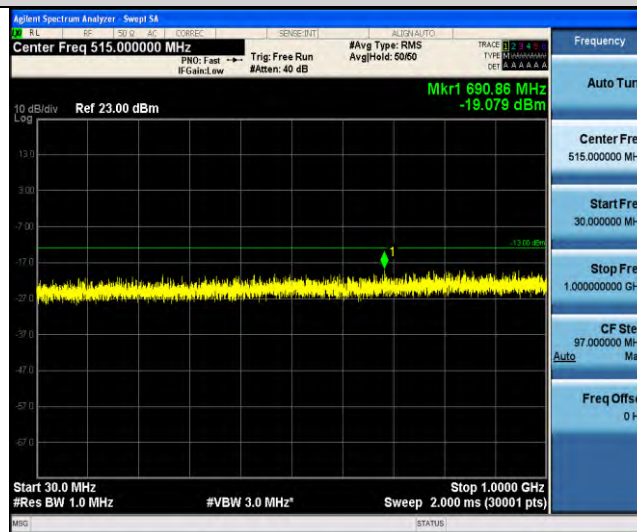

Band2-Stand-Alone-Na-N-QPSK-18876-1 @0-3.75kHz-0.15-30-0.15~30MHz@-50.39dBm--33-PASS

Band2-Stand-Alone-Na-N-QPSK-18876-1 @0-3.75kHz-30-1000-30~1000MHz@-19.08dBm--13-PASS