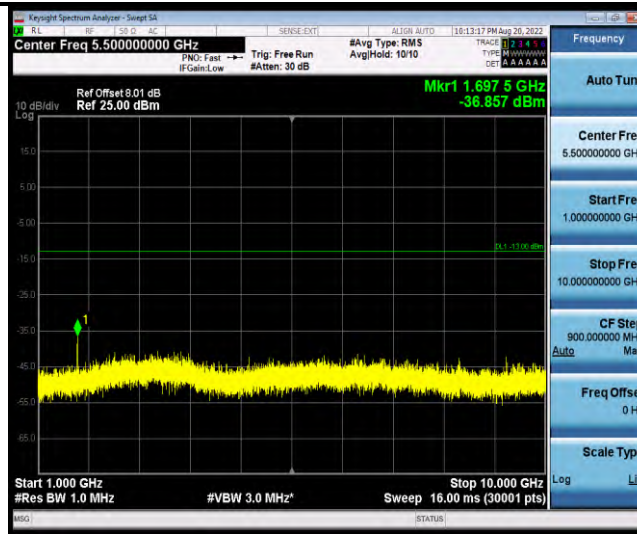

Band5-Stand-Alone-NaN-BPSK-20648-1 @ 0-15kHz-30-1000-30~1000MHz @ -54.16dBm--13-PASS

Band5-Stand-Alone-NaN-BPSK-20648-1 @ 0-15kHz-1000-10000-1000~10000MHz @ -36.86dBm--13-PASS