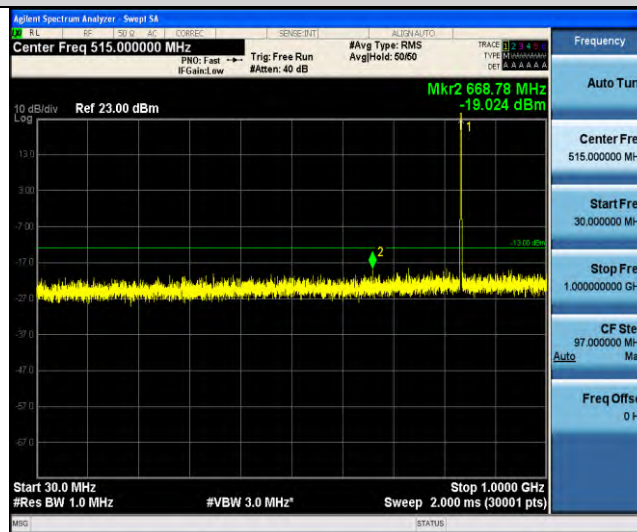

Band5-Stand-Alone-NaN-QPSK-20525-1 @0-3.75kHz-0.15-30-0.15~30MHz@-51.02dBm--23-PASS

Band5-Stand-Alone-NaN-QPSK-20525-1 @0-3.75kHz-30-1000-30~1000MHz@-19.02dBm--13-PASS