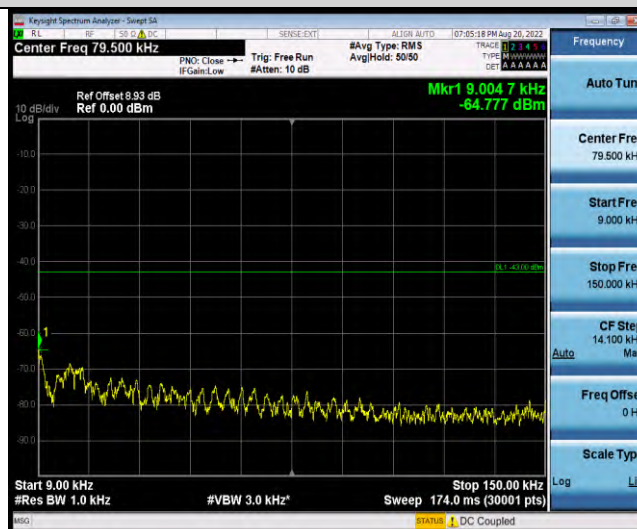

Band2-Stand-Alone-NaN-QPSK-18602-1 @ 0-3.75kHz-1000-20000-1000~2000MHz @ -38.74dBm--13-PASS

Band2-Stand-Alone-NaN-QPSK-18602-1 @ 47-3.75kHz-0.009-0.15-0.009~0.15MHz @ -64.78dBm--43-PASS