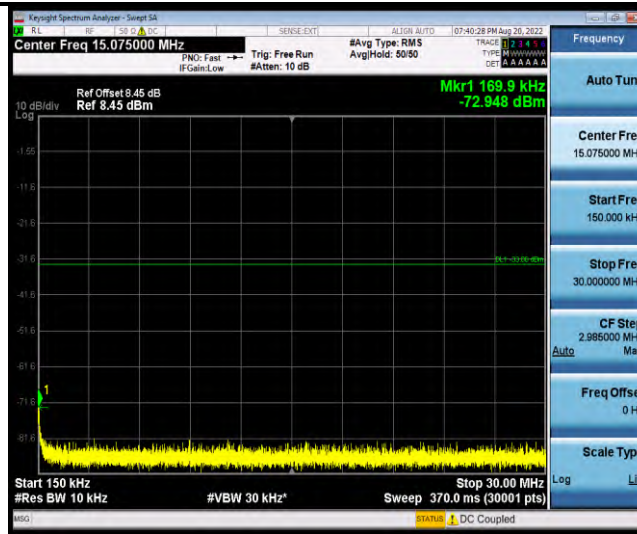

Band4-Stand-Alone-NaN-QPSK-20398-1 @0-3.75kHz-0.009-0.15-0.009~0.15MHz@-64.72dBm--43-PASS

Band4-Stand-Alone-NaN-QPSK-20398-1 @0-3.75kHz-0.15-30-0.15~30MHz@ -72.95dBm--33-PASS