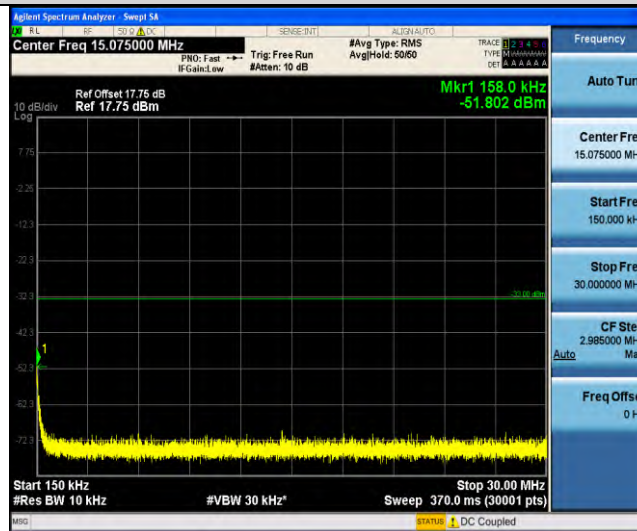

Band4-Stand-Alone-Na-N-QPSK-20175-1@0-3.75kHz-0.009-0.15-0.009~0.15MHz@-51.55dBm--43-PASS

Band4-Stand-Alone-Na-N-QPSK-20175-1@0-3.75kHz-0.15-30-0.15~30MHz@-51.8dBm--33-PASS