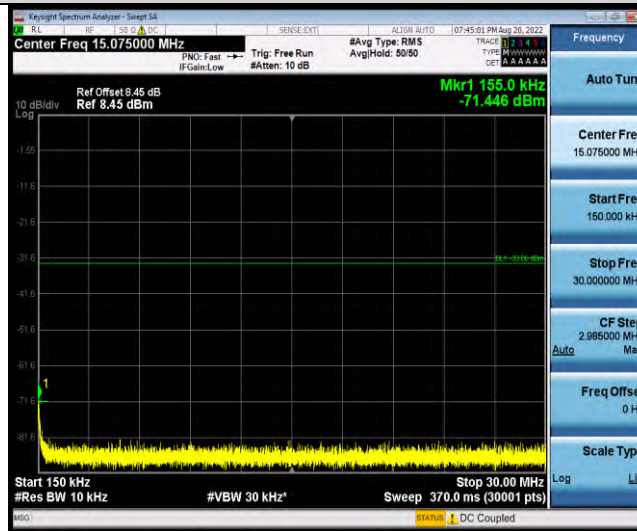

Band4-Stand-Alone-NaN-QPSK-20398-12@0-15kHz-0.009-0.15-0.009~0.15MHz@-63.4dBm--43-PASS

Band4-Stand-Alone-NaN-QPSK-20398-12@0-15kHz-0.15-30-0.15~30MHz@-71.45dBm--33-PASS