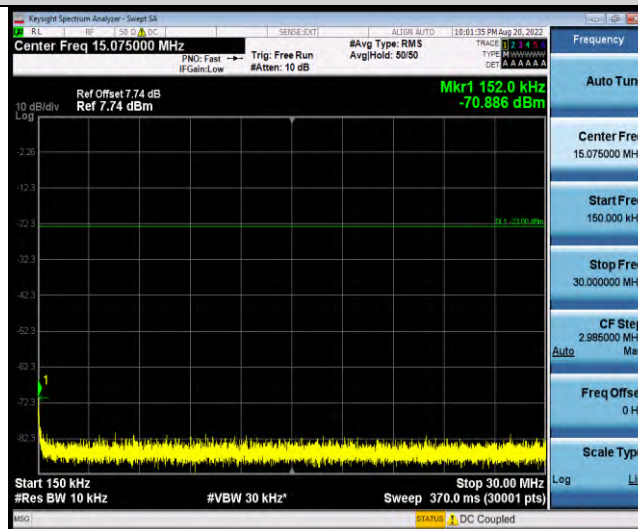

Band5-Stand-Alone-NaN-QPSK-20402-1@0-3.75kHz-0.009-0.15-0.009~0.15MHz@-64.73dBm--33-PASS

Band5-Stand-Alone-NaN-QPSK-20402-1@0-3.75kHz-0.15-30-0.15~30MHz@-70.89dBm--23-PASS