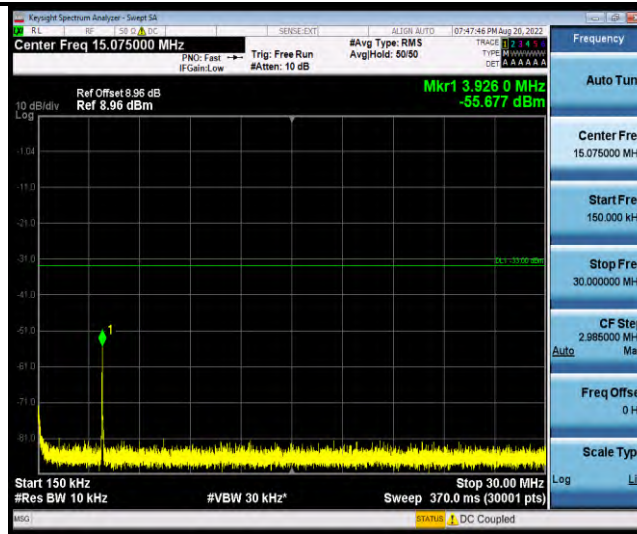

Band4-Stand-Alone-NaN-BPSK-19952-1 @11-15kHz-0.009-0.15-0.009~0.15MHz @-63.73dBm--43-PASS

Band4-Stand-Alone-NaN-BPSK-19952-1 @ 11-15kHz-0.15-30-0.15~30MHz @ -55.68dBm--33-PASS