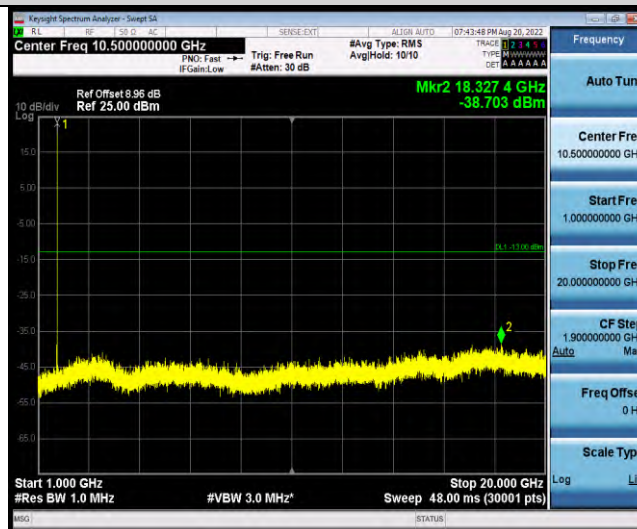

Band4-Stand-Alone-NaN-QPSK-19952-12@0-15kHz-30-1000-30~1000MHz@-43.82dBm--13-PASS

Band4-Stand-Alone-NaN-QPSK-19952-12@0-15kHz-1000-20000-1000~20000MHz@-38.7dBm--13-PASS