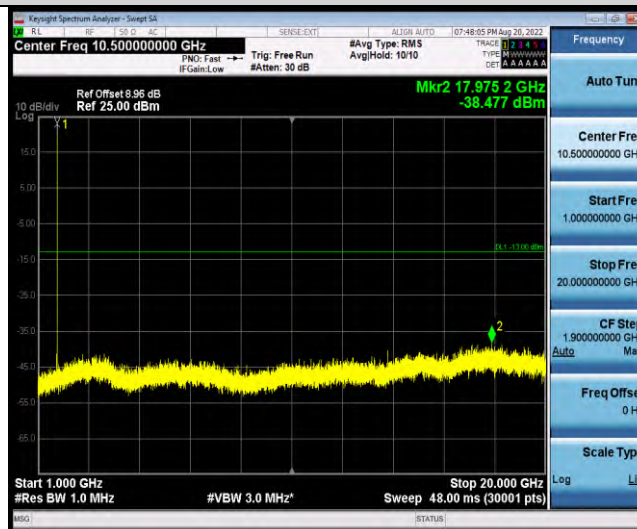

Band4-Stand-Alone-NaN-BPSK-19952-1 @ 11-15kHz-30-1000-30~1000MHz @ -45.14dBm--13-PASS

Band4-Stand-Alone-NaN-BPSK-19952-1 @ 11-15kHz-1000-20000-1000~20000MHz @ -38.48dBm--13-PASS