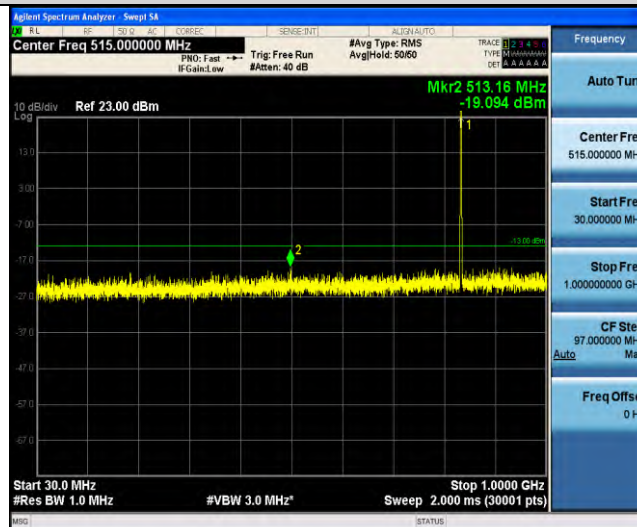

Band5-Stand-Alone-NaN-QPSK-20525-1@47-3.75kHz-0.15-30-0.15~30MHz@-49.67dBm--23-PASS

Band5-Stand-Alone-NaN-QPSK-20525-1@47-3.75kHz-30-1000-30~1000MHz@-19.09dBm--13-PASS