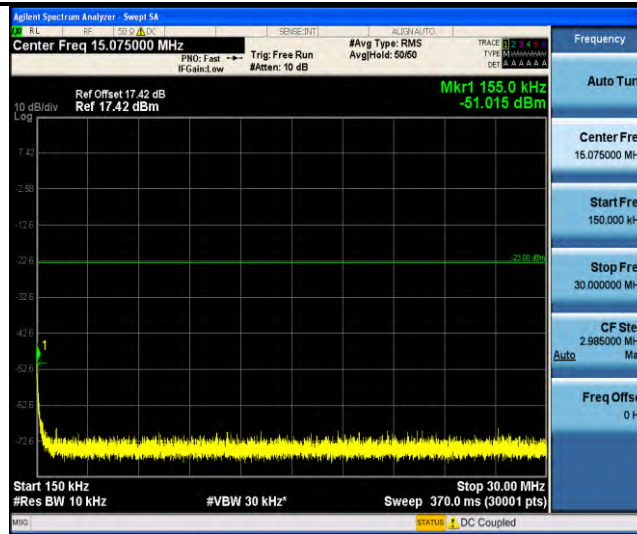

Band5-Stand-Alone-NaN-QPSK-20402-1 @ 47-3.75kHz-30-1000-30~1000MHz @ -54.6dBm--13-PASS

Band5-Stand-Alone-NaN-QPSK-20402-1 @ 47-3.75kHz-1000-10000-1000~10000MHz @ -39.9dBm--13-PASS

Band5-Stand-Alone-NaN-QPSK-20525-1 @ 0-3.75kHz-0.009-0.15-0.009~0.15MHz @ -52.7dBm--33-PASS