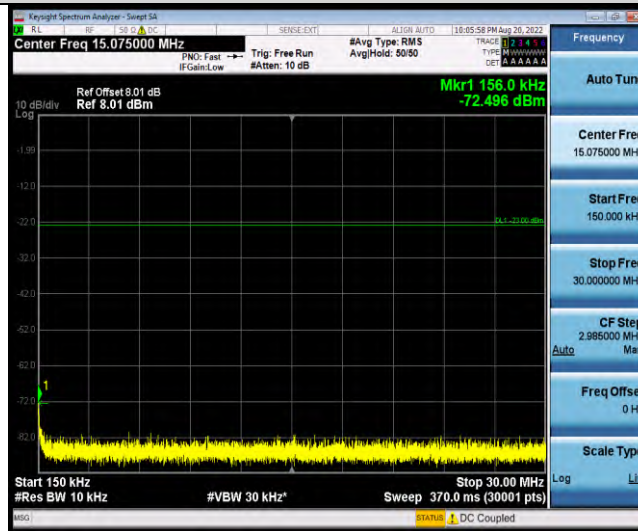

Band5-Stand-Alone-Na-N-QPSK-20648-1 @47-3.75kHz-0.009-0.15-0.009~0.15MHz@-62.83dBm--33-PASS

Band5-Stand-Alone-Na-N-QPSK-20648-1 @47-3.75kHz-0.15-30-0.15~30MHz@-72.5dBm--23-PASS