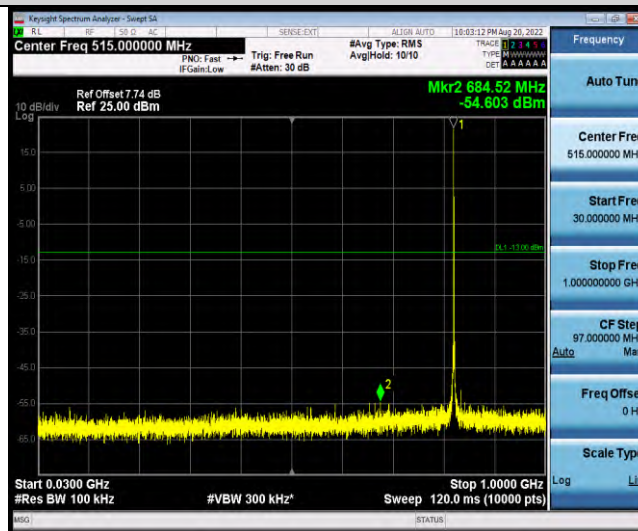

Band5-Stand-Alone-NaN-QPSK-20402-1 @ 47-3.75kHz-0.15-30-0.15~30MHz @ -71.59dBm--23-PASS

Band5-Stand-Alone-NaN-QPSK-20402-1 @ 47-3.75kHz-30-1000-30~1000MHz @ -54.6dBm--13-PASS