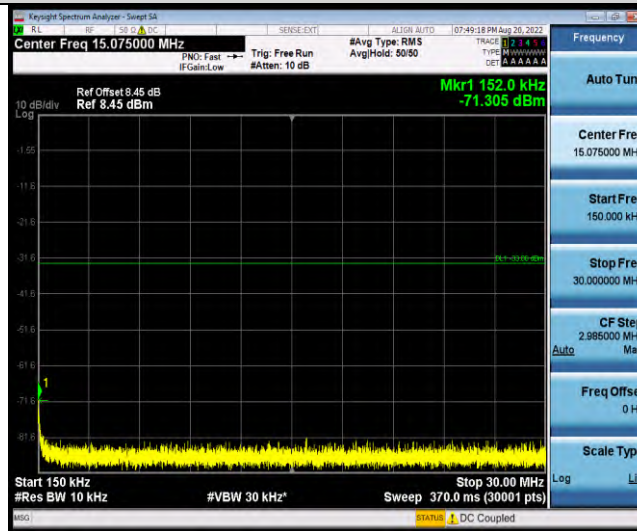

Band4-Stand-Alone-Na-N-BPSK-20398-1 @ 0-15kHz-0.009-0.15-0.009~0.15MHz @ -63.41dBm--43-PASS

Band4-Stand-Alone-Na-N-BPSK-20398-1 @ 0-15kHz-0.15-30-0.15~30MHz @ -71.31dBm--33-PASS