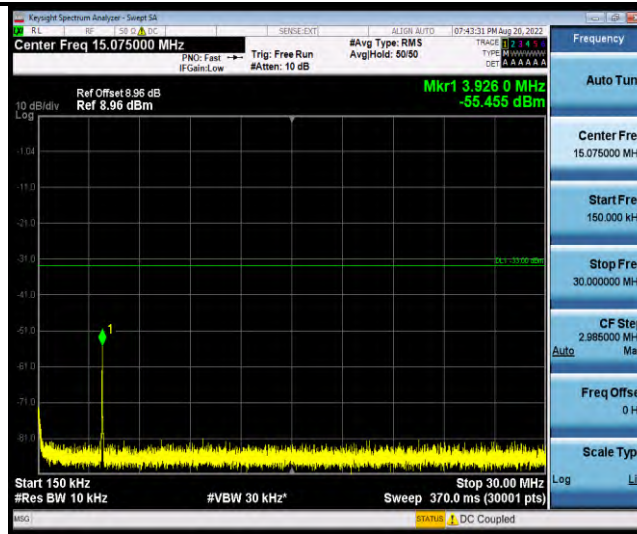

Band4-Stand-Alone-NaN-QPSK-19952-12 @ 0-15kHz-0.009-0.15-0.009~0.15MHz @ -63.44dBm--43-PASS

Band4-Stand-Alone-NaN-QPSK-19952-12@0-15kHz-0.15-30-0.15~30MHz@-55.46dBm--33-PASS