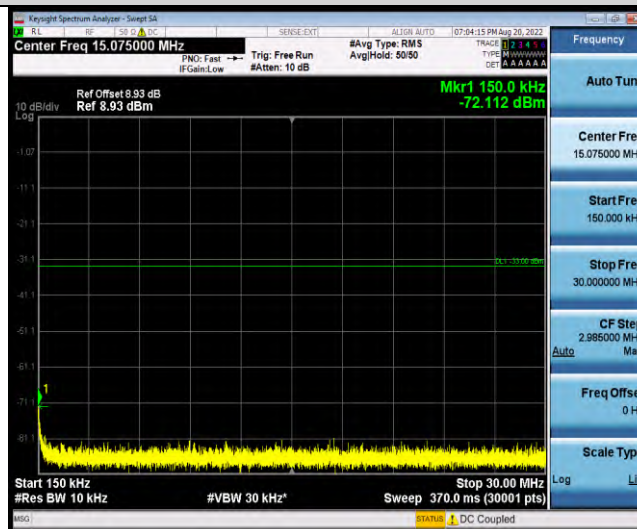

Band2-Stand-Alone-Na-N-QPSK-18602-1 @0-3.75kHz-0.009-0.15-0.009~0.15MHz@-64.74dBm--43-PASS

Band2-Stand-Alone-Na-N-QPSK-18602-1 @0-3.75kHz-0.15-30-0.15~30MHz@-72.11dBm--33-PASS