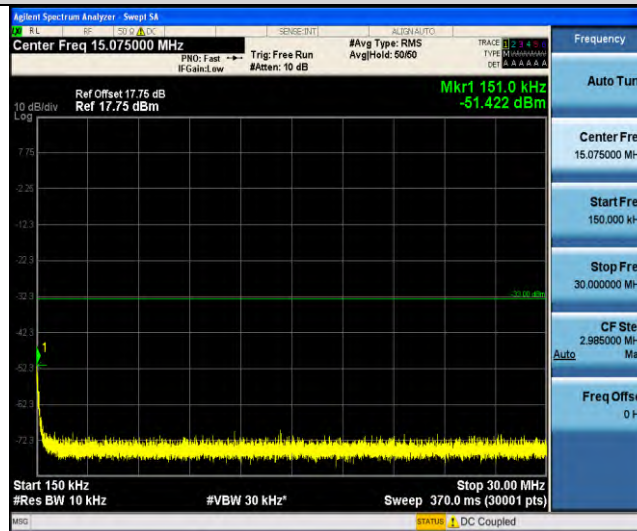

Band4-Stand-Alone-Na-N-QPSK-20175-12@0-15kHz-0.009-0.15-0.009~0.15MHz@-52.68dBm--43-PASS

Band4-Stand-Alone-Na-N-QPSK-20175-12@0-15kHz-0.15-30-0.15~30MHz@-51.42dBm--33-PASS