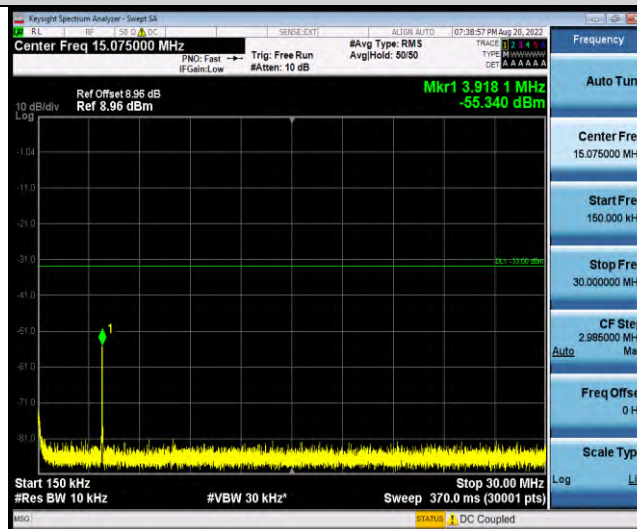

Band4-Stand-Alone-NaN-QPSK-19952-1 @47-3.75kHz-0.009-0.15-0.009~0.15MHz@-65.61dBm--43-PASS

Band4-Stand-Alone-NaN-QPSK-19952-1 @47-3.75kHz-0.15-30-0.15~30MHz@-55.34dBm--33-PASS