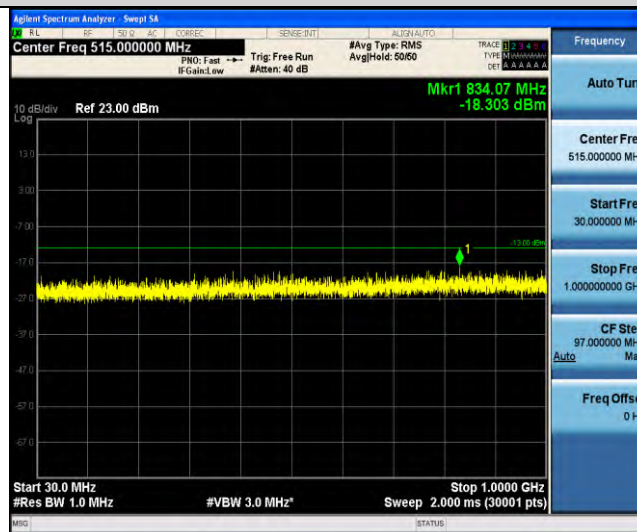

Band4-Stand-Alone-NaN-BPSK-20175-1 @ 0-15kHz-0.15-30-0.15~30MHz @ -51.75dBm--33-PASS

Band4-Stand-Alone-NaN-BPSK-20175-1 @ 0-15kHz-30-1000-30~1000MHz @ -18.3dBm--13-PASS