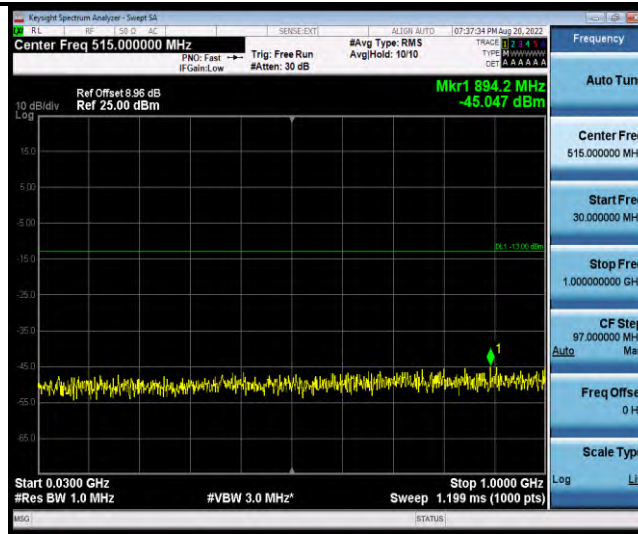

Band4-Stand-Alone-NaN-QPSK-20398-12@0-15kHz-1000-20000-1000~20000MHz@-39.59dBm--13-PASS

Band4-Stand-Alone-NaN-QPSK-19952-1@0-3.75kHz-0.009-0.15-0.009~0.15MHz@-65.26dBm--43-PASS

Band4-Stand-Alone-NaN-QPSK-19952-1@0-3.75kHz-0.15-30-0.15~30MHz@-55.41dBm--33-PASS