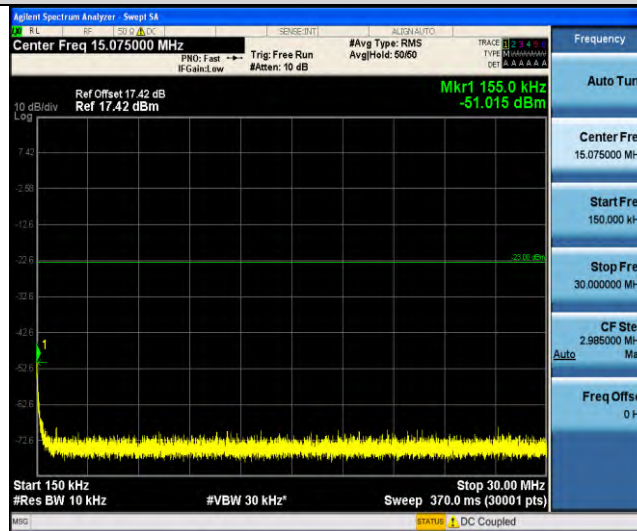

Band5-Stand-Alone-NaN-QPSK-20525-1 @0-3.75kHz-0.009-0.15-0.009~0.15MHz@-52.7dBm--33-PASS

Band5-Stand-Alone-NaN-QPSK-20525-1 @0-3.75kHz-0.15-30-0.15~30MHz@-51.02dBm--23-PASS