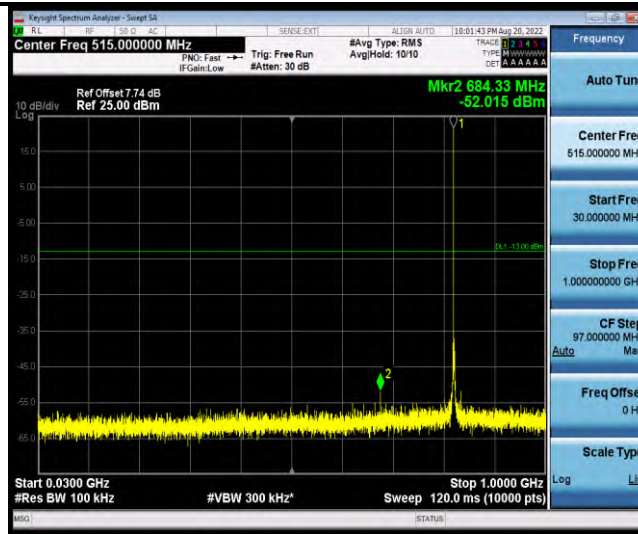

Band5-Stand-Alone-NaN-QPSK-20648-12@0-15kHz-1000-10000-1000~10000MHz@-40.38dBm--13-PASS

Band5-Stand-Alone-NaN-QPSK-20402-1@0-3.75kHz-0.009-0.15-0.009~0.15MHz@-64.73dBm--33-PASS

Band5-Stand-Alone-NaN-QPSK-20402-1@0-3.75kHz-0.15-30-0.15~30MHz@-70.89dBm--23-PASS