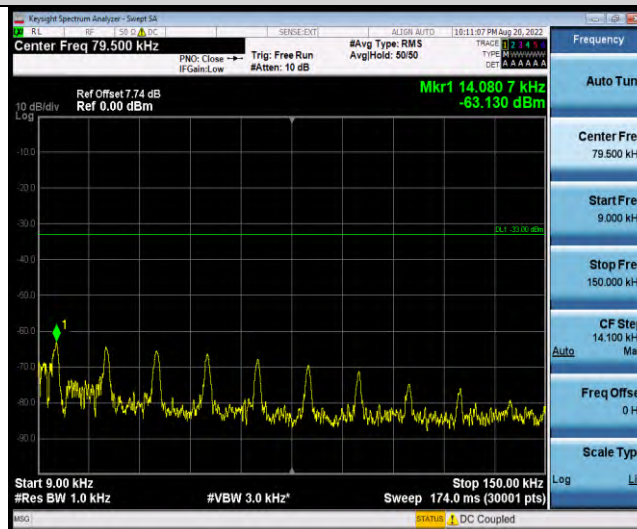

Band5-Stand-Alone-NaN-BPSK-20402-1 @0-15kHz-1000-1000-1000~1000MHz @-40.36dBm--13-PASS

Band5-Stand-Alone-NaN-BPSK-20402-1 @11-15kHz-0.009-0.15-0.009~0.15MHz @-63.13dBm--33-PASS