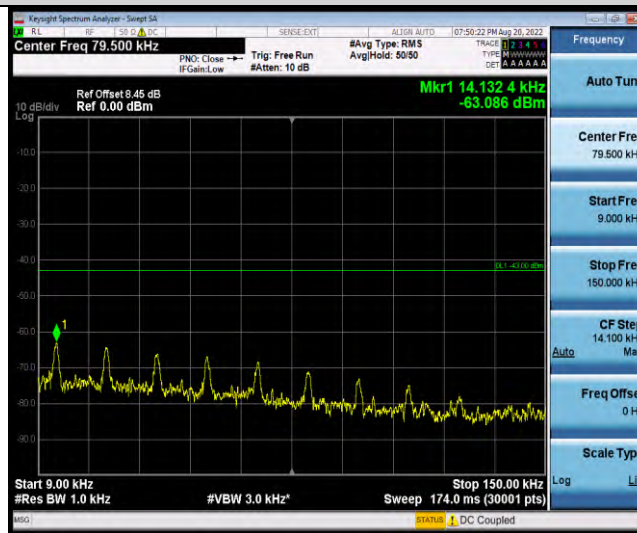

Band4-Stand-Alone-Na-N-BPSK-20398-1 @ 0-15kHz-1000-20000-1000~20000MHz @ -39.18dBm--13-PASS

Band4-Stand-Alone-Na-N-BPSK-20398-1 @ 11-15kHz-0.009-0.15-0.009~0.15MHz @ -63.09dBm--43-PASS