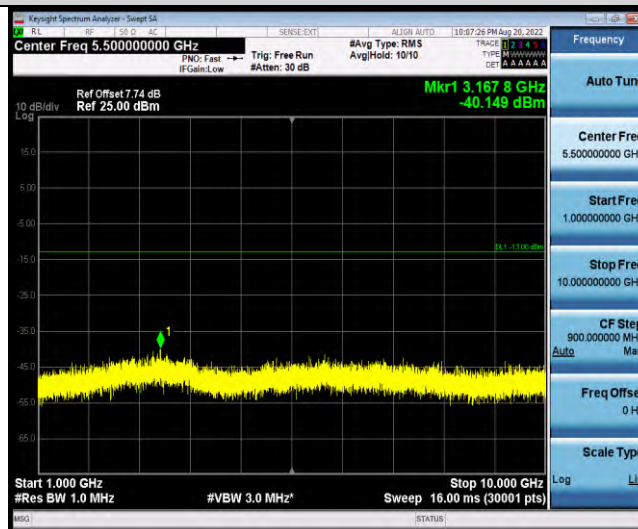

Band5-Stand-Alone-NaN-QPSK-20402-12@0-15kHz-30-1000-30~1000MHz@-55.26dBm--13-PASS

Band5-Stand-Alone-NaN-QPSK-20402-12@0-15kHz-1000-10000-1000~10000MHz@-40.15dBm--13-PASS