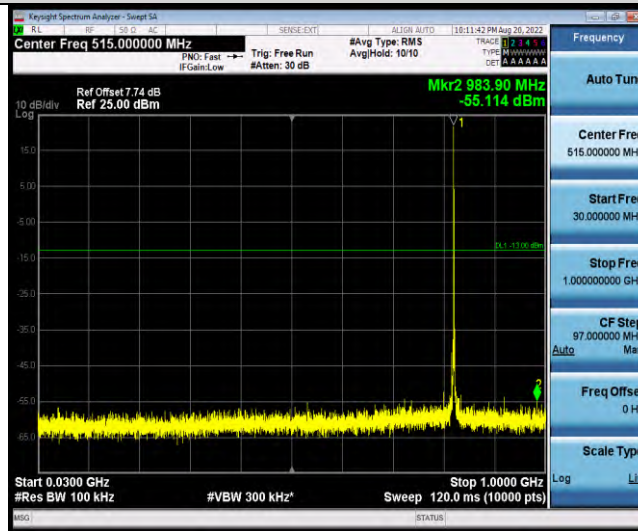

Band5-Stand-Alone-NaN-BPSK-20402-1 @ 11-15kHz-0.15-30-0.15~30MHz @ -72.82dBm--23-PASS

Band5-Stand-Alone-NaN-BPSK-20402-1 @ 11-15kHz-30-1000-30~1000MHz @ -55.11dBm--13-PASS