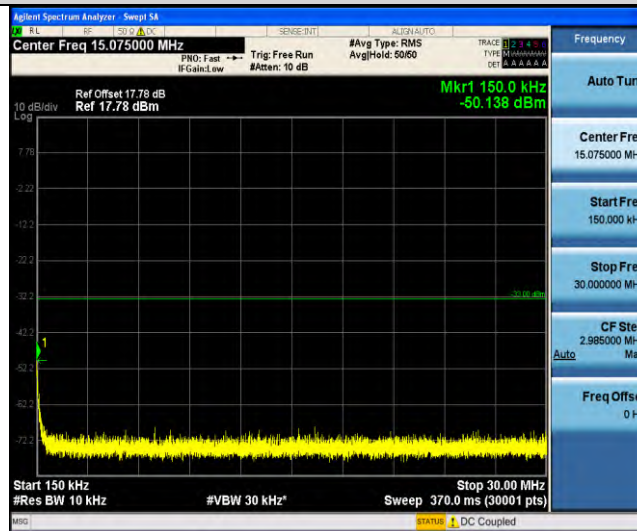

Band2-Stand-Alone-NaN-QPSK-18876-1@47-3.75kHz-0.009-0.15-0.009~0.15MHz@-52.49dBm--43-PASS

Band2-Stand-Alone-NaN-QPSK-18876-1@47-3.75kHz-0.15-30-0.15~30MHz@-50.14dBm--33-PASS