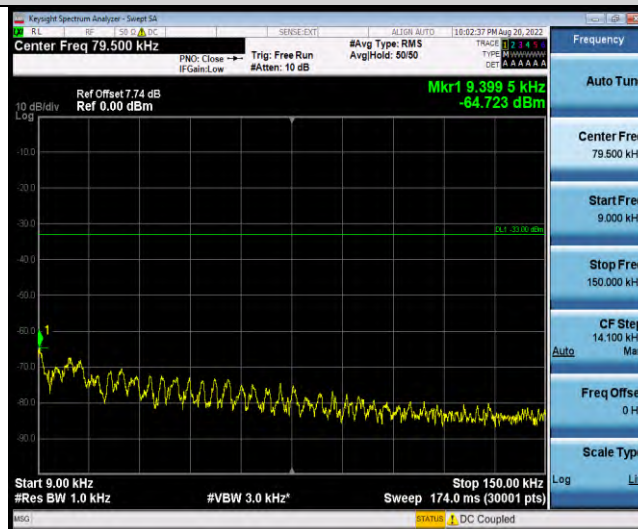

Band5-Stand-Alone-NaN-QPSK-20402-1 @ 0-3.75kHz-1000-10000-1000~10000MHz @ -40.62dBm--13-PASS

Band5-Stand-Alone-NaN-QPSK-20402-1 @ 47-3.75kHz-0.009-0.15-0.009~0.15MHz @ -64.72dBm--33-PASS