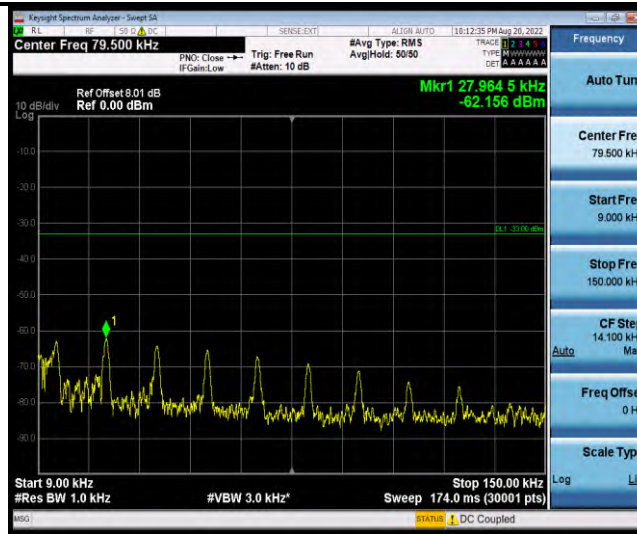

Band5-Stand-Alone-NaN-BPSK-20525-1 @ 11-15kHz-12000-26500-12000~26500MHz@ -30.41dBm--13-PASS

Band5-Stand-Alone-NaN-BPSK-20648-1 @ 0-15kHz-0.009-0.15-0.009~0.15MHz @ -62.16dBm--33-PASS