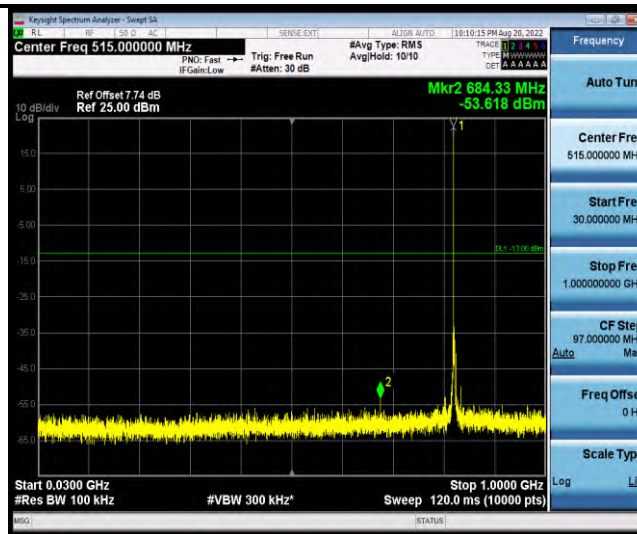

Band5-Stand-Alone-NaN-BPSK-20402-1 @ 0-15kHz-0.15-30-0.15~30MHz @ -72.45dBm--23-PASS

Band5-Stand-Alone-NaN-BPSK-20402-1 @0-15kHz-30-1000-30~1000MHz @-53.62dBm--13-PASS