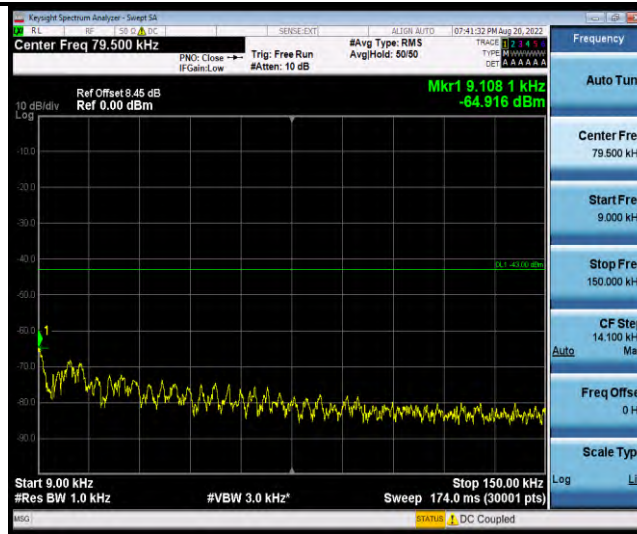

Band4-Stand-Alone-NaN-QPSK-20398-1 @0-3.75kHz-1000-20000-1000~20000MHz@ -39.07dBm--13-PASS

Band4-Stand-Alone-NaN-QPSK-20398-1 @ 47-3.75kHz-0.009-0.15-0.009~0.15MHz @ -64.92dBm--43-PASS