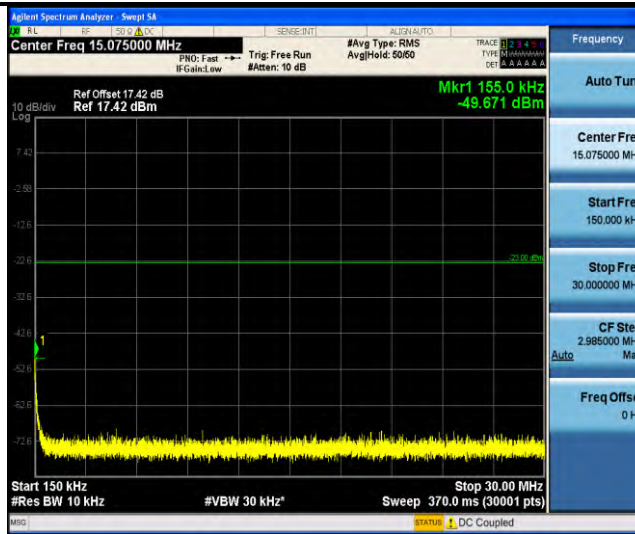

Band5-Stand-Alone-NaN-QPSK-20525-1 @ 47-3.75kHz-0.009-0.15-0.009~0.15MHz @ -52.68dBm--33-PASS

Band5-Stand-Alone-Na-N-QPSK-20525-1 @ 47-3.75kHz-0.15-30-0.15~30MHz @ -49.67dBm--23-PASS