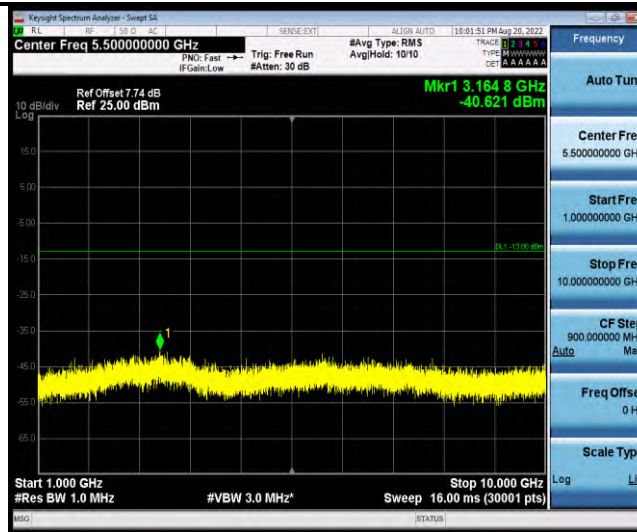

Band5-Stand-Alone-NaN-QPSK-20402-1 @ 0-3.75kHz-30-1000-30~1000MHz @ -52.02dBm--13-PASS

Band5-Stand-Alone-NaN-QPSK-20402-1 @ 0-3.75kHz-1000-10000-1000~10000MHz @ -40.62dBm--13-PASS