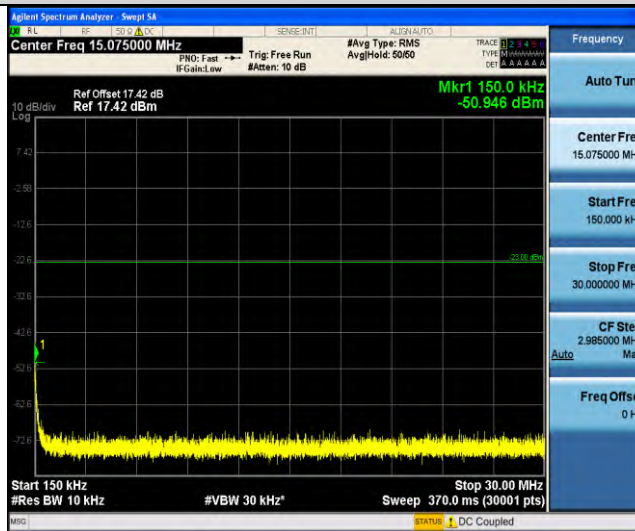

Band5-Stand-Alone-Na-N-QPSK-20525-12@0-15kHz-0.009-0.15-0.009~-0.15MHz@-52.86dBm--33-PASS

Band5-Stand-Alone-Na-N-QPSK-20525-12@0-15kHz-0.15-30-0.15~30MHz@-50.95dBm--23-PASS