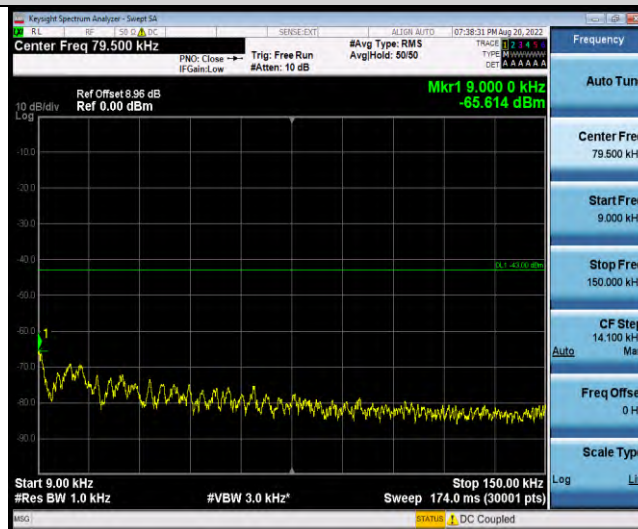

Band4-Stand-Alone-NaN-QPSK-19952-1 @ 0-3.75kHz-1000-20000-1000~20000MHz @ -38.77dBm--13-PASS

Band4-Stand-Alone-NaN-QPSK-19952-1 @ 47-3.75kHz-0.009-0.15-0.009~0.15MHz @ -65.61dBm--43-PASS