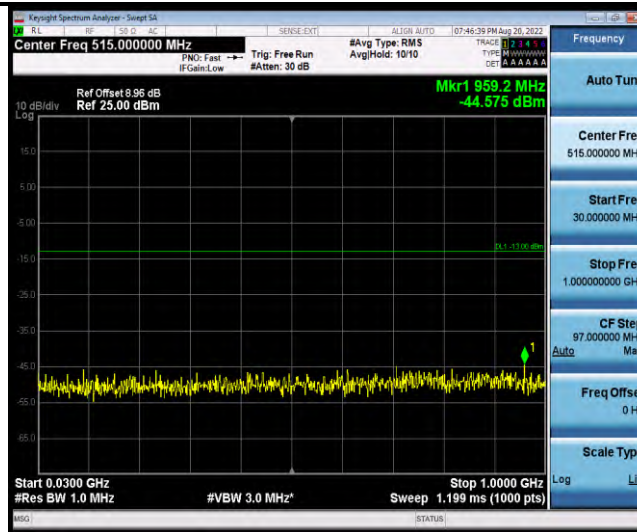

Band4-Stand-Alone-NaN-BPSK-19952-1 @0-15kHz-0.15-30-0.15~30MHz @ -55.49dBm--33-PASS

Band4-Stand-Alone-NaN-BPSK-19952-1 @0-15kHz-30-1000-30~1000MHz @-44.58dBm--13-PASS