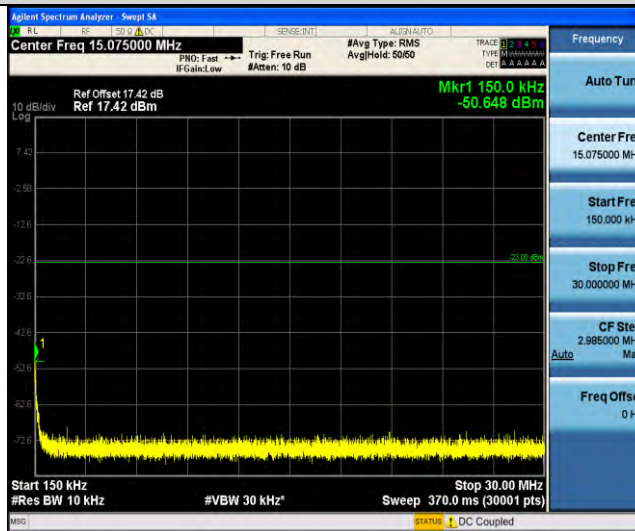

Band5-Stand-Alone-NaN-BPSK-20525-1 @ 11-15kHz-0.009-0.15-0.009~0.15MHz@-51.31dBm--33-PASS

Band5-Stand-Alone-NaN-BPSK-20525-1 @ 11-15kHz-0.15-30-0.15~30MHz@-50.65dBm--23-PASS