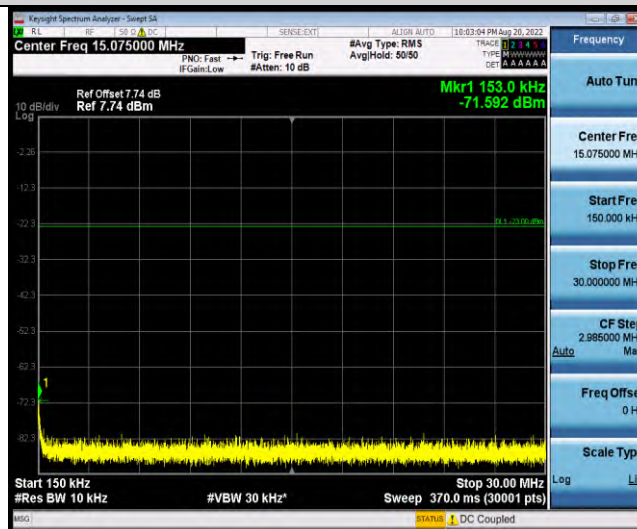

Band5-Stand-Alone-NaN-QPSK-20402-1 @ 47-3.75kHz-0.009-0.15-0.009~0.15MHz @ -64.72dBm--33-PASS

Band5-Stand-Alone-NaN-QPSK-20402-1 @ 47-3.75kHz-0.15-30-0.15~30MHz @ -71.59dBm--23-PASS