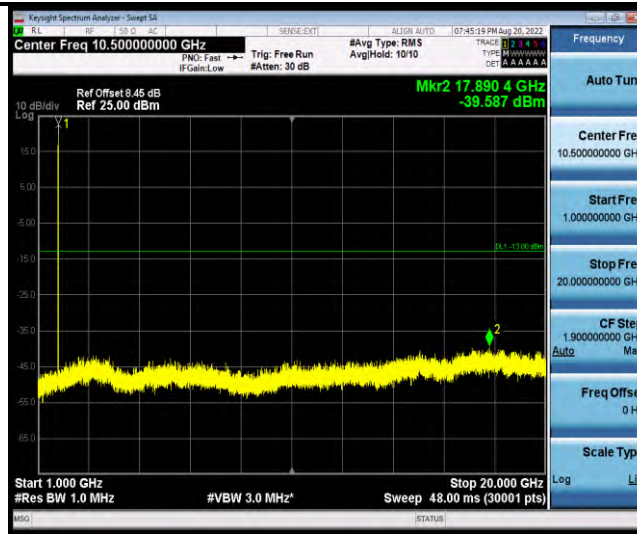

Band4-Stand-Alone-NaN-QPSK-20398-12@0-15kHz-30-1000-30~1000MHz@-46.02dBm--13-PASS

Band4-Stand-Alone-NaN-QPSK-20398-12@0-15kHz-1000-20000-1000~20000MHz@-39.59dBm--13-PASS