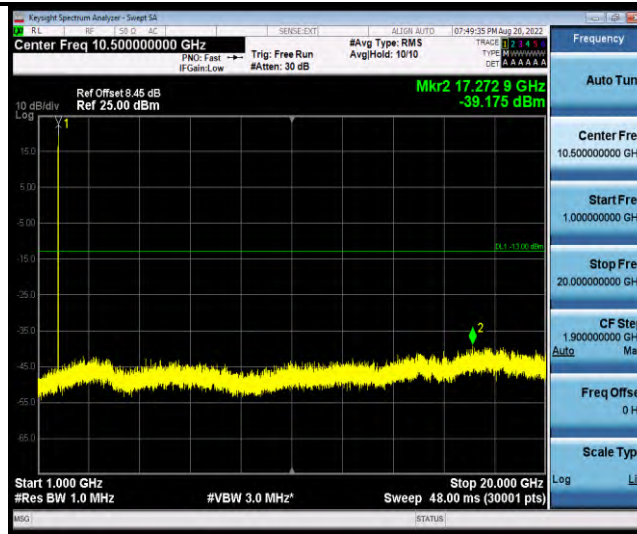

Band4-Stand-Alone-Na-N-BPSK-20398-1 @ 0-15kHz-30-1000-30~1000MHz @ -46.24dBm--13-PASS

Band4-Stand-Alone-Na-N-BPSK-20398-1 @ 0-15kHz-1000-20000-1000~20000MHz @ -39.18dBm--13-PASS