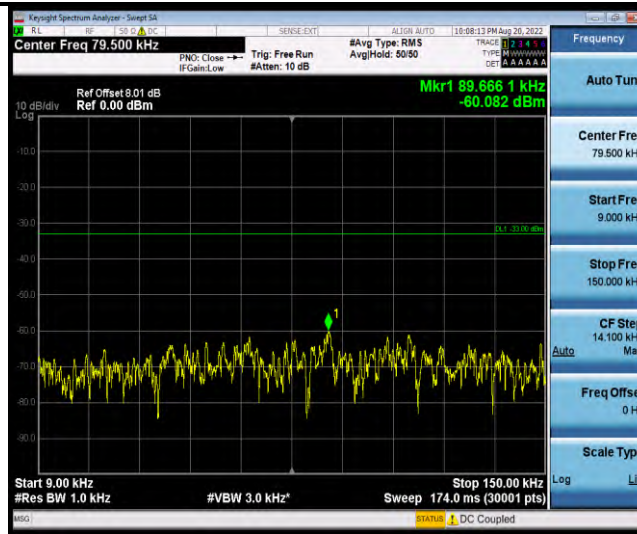

Band5-Stand-Alone-Na-N-QPSK-20525-12@0-15kHz-12000-26500-12000~26500MHz@-30.74dBm--13-PASS

Band5-Stand-Alone-Na-N-QPSK-20648-12@0-15kHz-0.009-0.15-0.009~0.15MHz@-60.08dBm--33-PASS