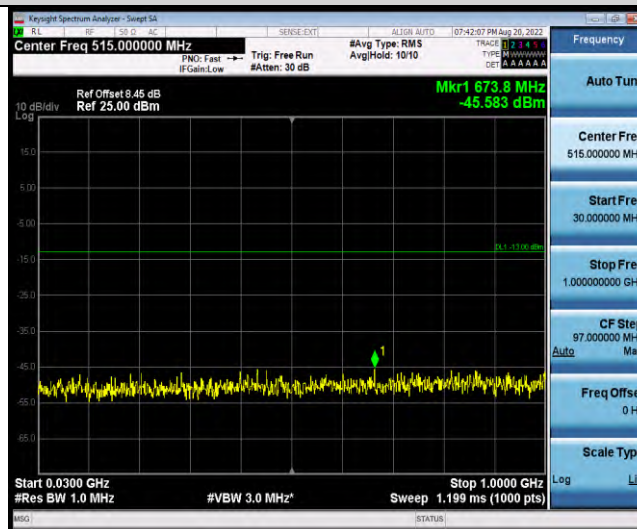

Band4-Stand-Alone-NaN-QPSK-20398-1 @ 47-3.75kHz-0.15-30-0.15~30MHz @ -71.71dBm--33-PASS

Band4-Stand-Alone-NaN-QPSK-20398-1 @ 47-3.75kHz-30-1000-30~1000MHz @ -45.58dBm--13-PASS