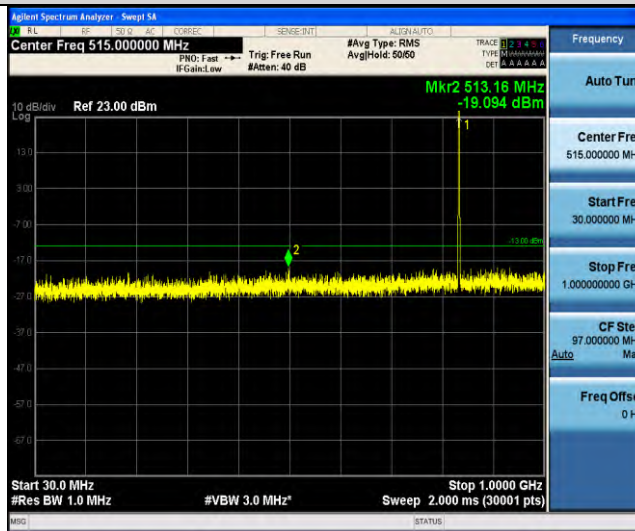

Band5-Stand-Alone-Na-N-QPSK-20525-1 @ 47-3.75kHz-0.15-30-0.15~30MHz @ -49.67dBm--23-PASS

Band5-Stand-Alone-Na-N-QPSK-20525-1 @ 47-3.75kHz-30-1000-30~1000MHz @ -19.09dBm--13-PASS