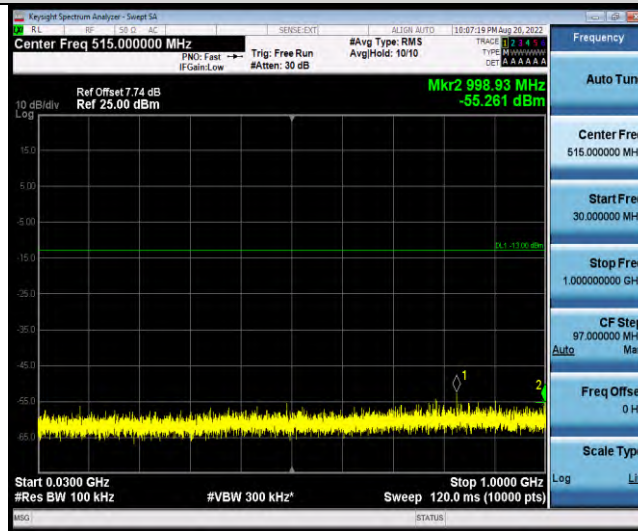

Band5-Stand-Alone-NaN-QPSK-20402-12@0-15kHz-0.15-30-0.15~30MHz@-60.01dBm--23-PASS

Band5-Stand-Alone-NaN-QPSK-20402-12@0-15kHz-30-1000-30~1000MHz@-55.26dBm--13-PASS