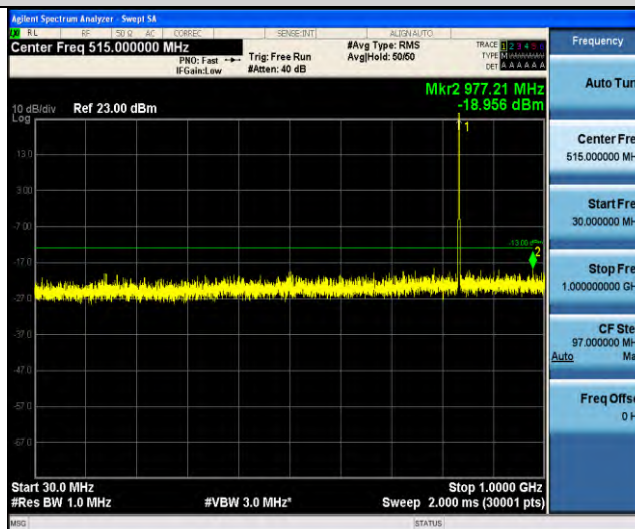

Band5-Stand-Alone-Na-N-QPSK-20525-12@0-15kHz-0.15-30-0.15~30MHz@-50.95dBm--23-PASS

Band5-Stand-Alone-Na-N-QPSK-20525-12@0-15kHz-30-1000-30~1000MHz@-18.96dBm--13-PASS