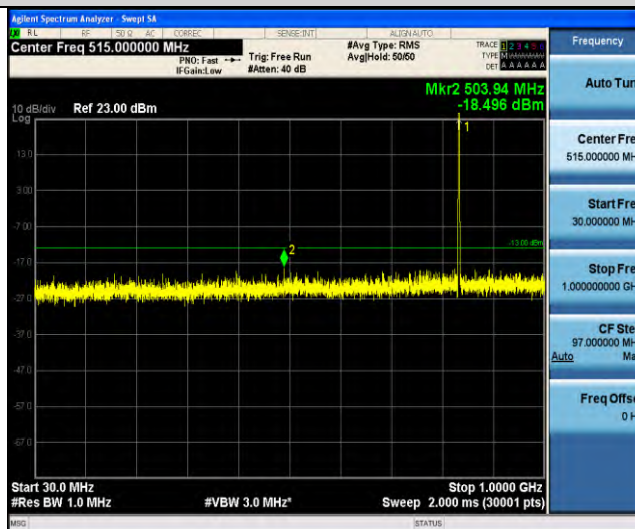

Band5-Stand-Alone-NaN-BPSK-20525-1 @ 11-15kHz-0.15-30-0.15~30MHz@-50.65dBm--23-PASS

Band5-Stand-Alone-NaN-BPSK-20525-1 @ 11-15kHz-30-1000-30~1000MHz@-18.5dBm--13-PASS