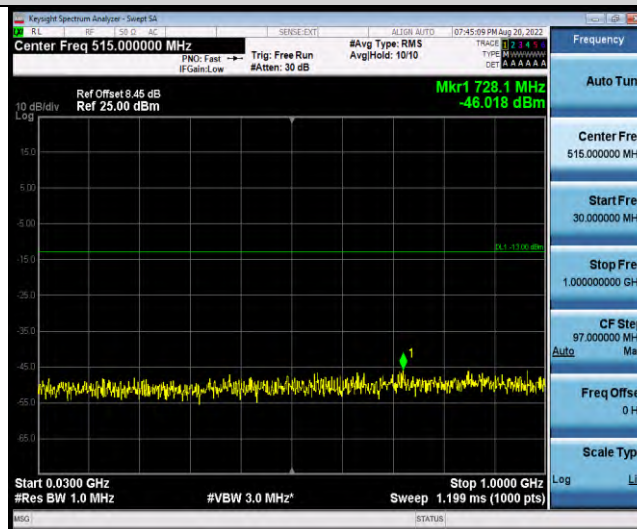

Band4-Stand-Alone-NaN-QPSK-20398-12@0-15kHz-0.15-30-0.15~30MHz@-71.45dBm--33-PASS

Band4-Stand-Alone-NaN-QPSK-20398-12@0-15kHz-30-1000-30~1000MHz@-46.02dBm--13-PASS