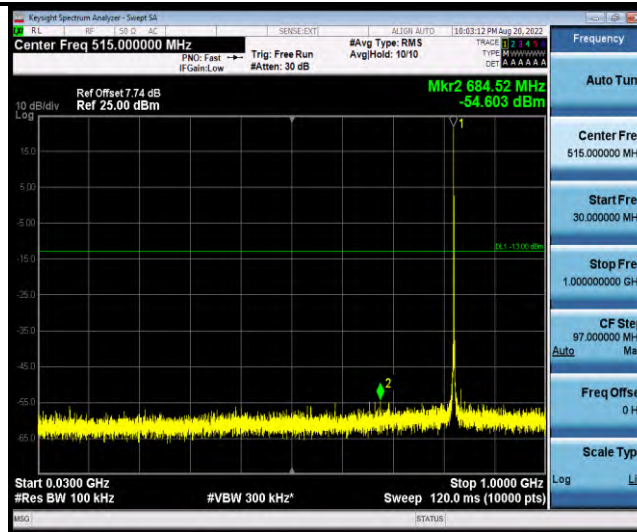

Band5-Stand-Alone-NaN-QPSK-20402-1 @ 47-3.75kHz-0.15-30-0.15~30MHz @ -71.59dBm--23-PASS

Band5-Stand-Alone-NaN-QPSK-20402-1 @ 47-3.75kHz-30-1000-30~1000MHz @ -54.6dBm--13-PASS