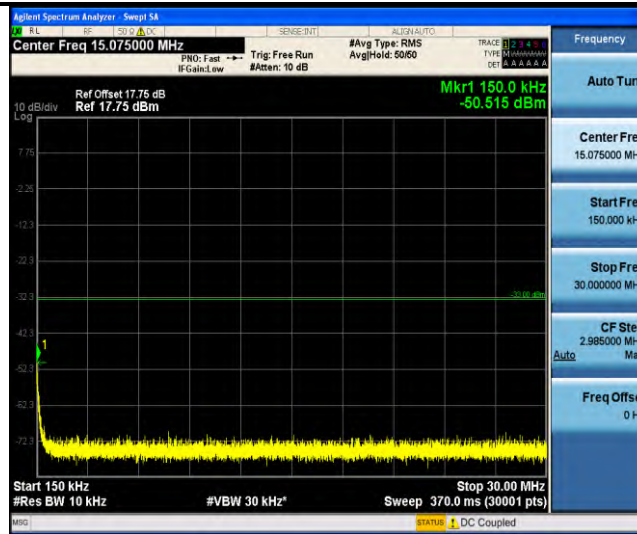

Band4-Stand-Alone-NaN-QPSK-20175-1 @47-3.75kHz-0.009-0.15-0.009~0.15MHz @ -52.83dBm--43-PASS

Band4-Stand-Alone-Na-N-QPSK-20175-1 @ 47-3.75kHz-0.15-30-0.15~30MHz @ -50.52dBm--33-PASS