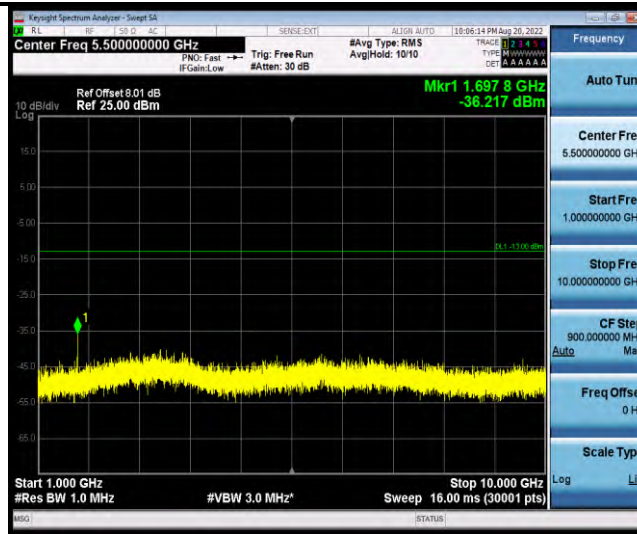

Band5-Stand-Alone-Na-N-QPSK-20648-1 @47-3.75kHz-0.009-0.15-0.009~0.15MHz@-62.83dBm--33-PASS

Band5-Stand-Alone-Na-N-QPSK-20648-1 @47-3.75kHz-0.15-30-0.15~30MHz@-72.5dBm--23-PASS

Band5-Stand-Alone-Na-N-QPSK-20648-1 @47-3.75kHz-30-1000-30~1000MHz@-52.95dBm--13-PASS