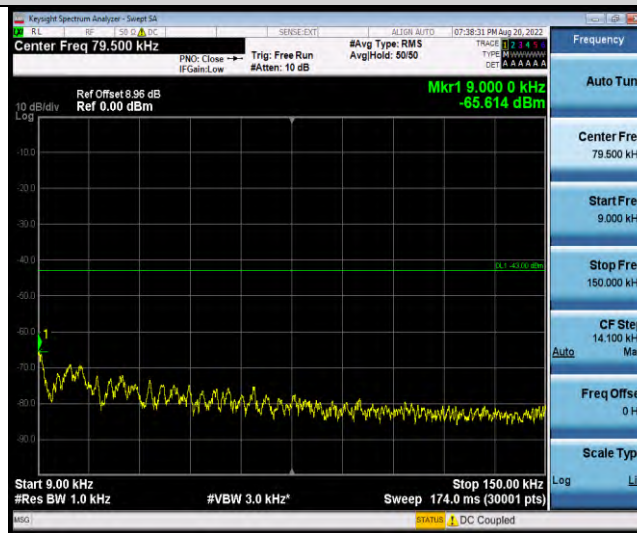

Band4-Stand-Alone-NaN-QPSK-19952-1 @0-3.75kHz-1000-20000-1000~20000MHz@-38.77dBm--13-PASS

Band4-Stand-Alone-NaN-QPSK-19952-1 @47-3.75kHz-0.009-0.15-0.009~0.15MHz@-65.61dBm--43-PASS