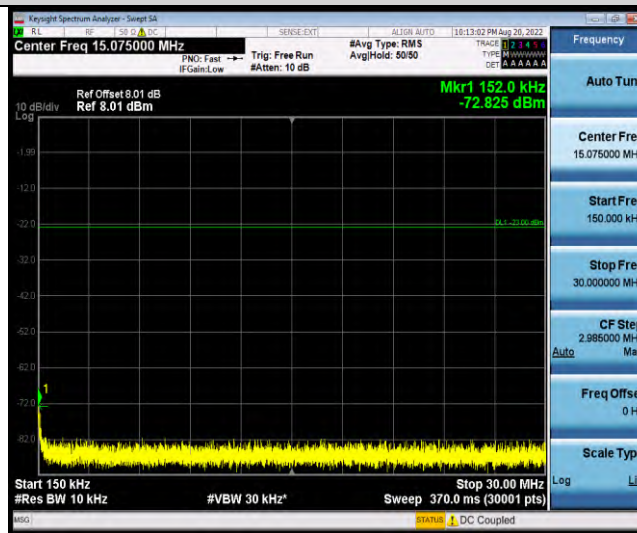

Band5-Stand-Alone-NaN-BPSK-20648-1 @ 0-15kHz-0.009-0.15-0.009~0.15MHz @ -62.16dBm--33-PASS

Band5-Stand-Alone-NaN-BPSK-20648-1 @ 0-15kHz-0.15-30-0.15~30MHz @ -72.83dBm--23-PASS