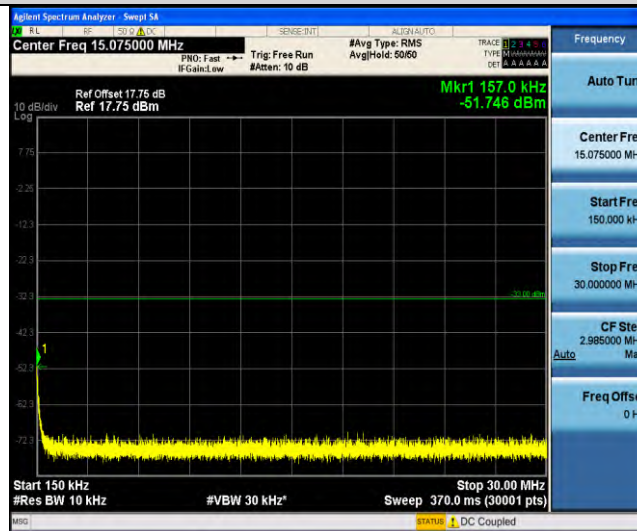

Band4-Stand-Alone-NaN-BPSK-20175-1 @ 0-15kHz-0.009-0.15-0.009~0.15MHz @ -51.62dBm--43-PASS

Band4-Stand-Alone-NaN-BPSK-20175-1 @ 0-15kHz-0.15-30-0.15~30MHz @ -51.75dBm--33-PASS