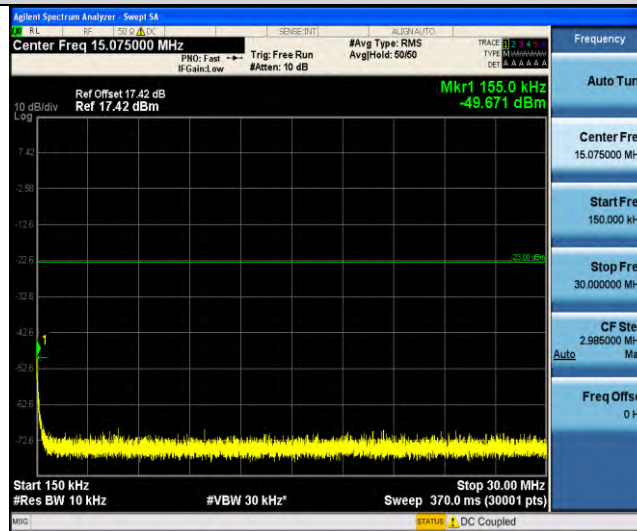

Band5-Stand-Alone-NaN-QPSK-20525-1@47-3.75kHz-0.009-0.15-0.009~0.15MHz@-52.68dBm--33-PASS

Band5-Stand-Alone-NaN-QPSK-20525-1@47-3.75kHz-0.15-30-0.15~30MHz@-49.67dBm--23-PASS