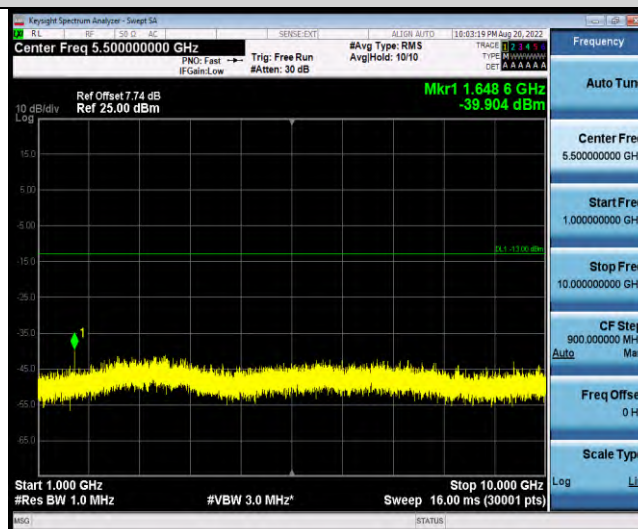

Band5-Stand-Alone-NaN-QPSK-20402-1 @ 47-3.75kHz-30-1000-30~1000MHz @ -54.6dBm--13-PASS

Band5-Stand-Alone-NaN-QPSK-20402-1 @ 47-3.75kHz-1000-10000-1000~10000MHz @ -39.9dBm--13-PASS