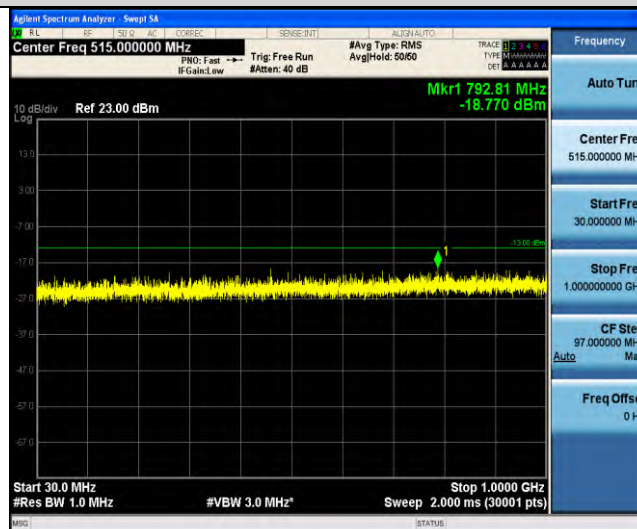

Band4-Stand-Alone-NaN-BPSK-20175-1 @ 11-15kHz-0.15-30-0.15~30MHz @ -51.33dBm--33-PASS

Band4-Stand-Alone-NaN-BPSK-20175-1 @ 11-15kHz-30-1000-30~1000MHz @ -18.77dBm--13-PASS