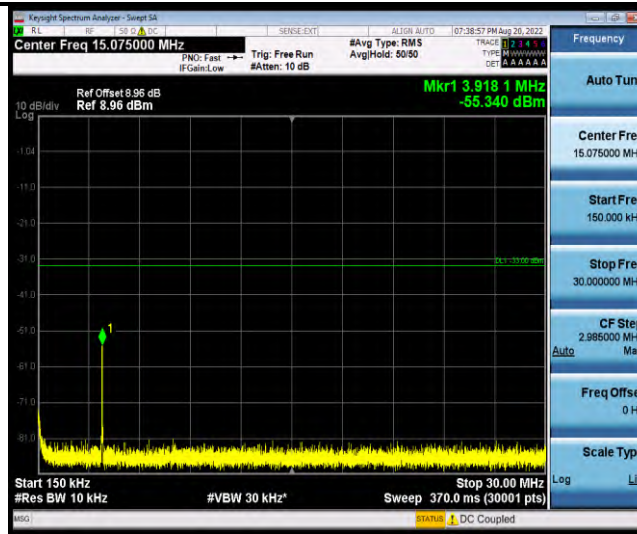

Band4-Stand-Alone-NaN-QPSK-19952-1 @ 47-3.75kHz-0.009-0.15-0.009~0.15MHz @ -65.61dBm--43-PASS

Band4-Stand-Alone-NaN-QPSK-19952-1 @ 47-3.75kHz-0.15-30-0.15~30MHz @ -55.34dBm--33-PASS