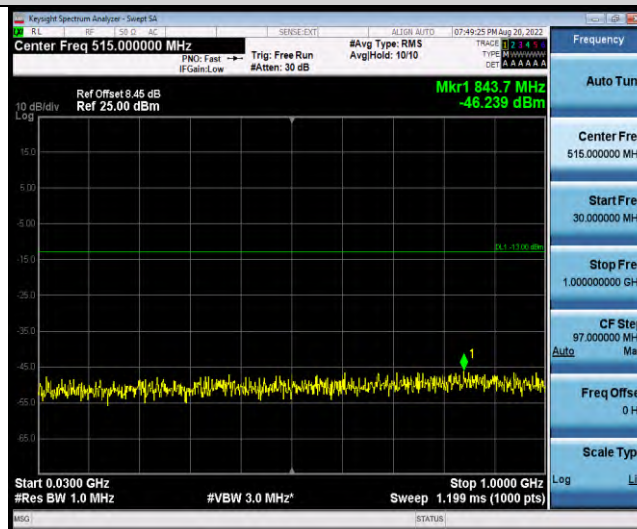

Band4-Stand-Alone-Na-N-BPSK-20398-1 @ 0-15kHz-0.15-30-0.15~30MHz @ -71.31dBm--33-PASS

Band4-Stand-Alone-Na-N-BPSK-20398-1 @ 0-15kHz-30-1000-30~1000MHz @ -46.24dBm--13-PASS