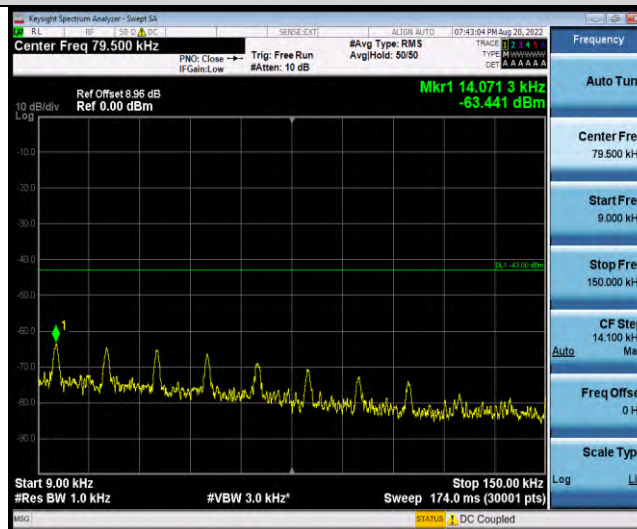

Band4-Stand-Alone-NaN-BPSK-20398-1 @ 11-15kHz-1000-20000-1000~20000MHz @ -37.36dBm--13-PASS

Band4-Stand-Alone-NaN-QPSK-19952-12 @ 0-15kHz-0.009-0.15-0.009~0.15MHz @ -63.44dBm--43-PASS