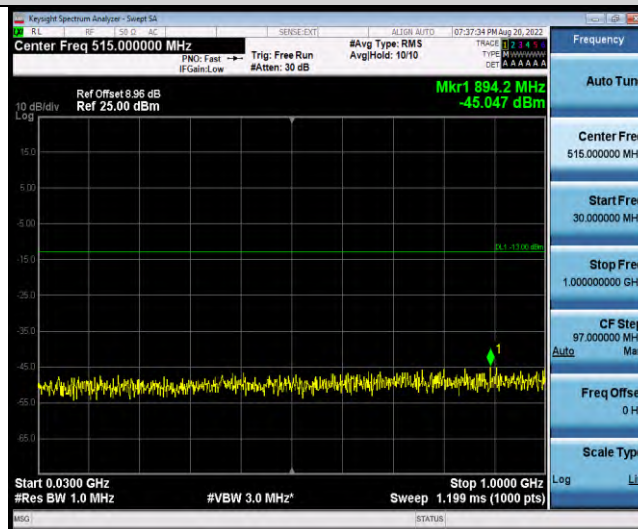

Band4-Stand-Alone-NaN-QPSK-19952-1 @0-3.75kHz-0.15-30-0.15~30MHz@-55.41dBm--33-PASS

Band4-Stand-Alone-NaN-QPSK-19952-1 @0-3.75kHz-30-1000-30~1000MHz@-45.05dBm--13-PASS