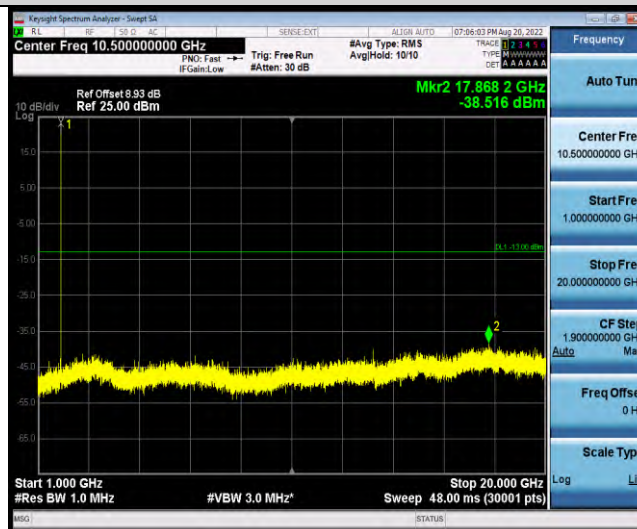

Band2-Stand-Alone-NaN-QPSK-18602-1 @ 47-3.75kHz-30-1000-30~1000MHz @ -44.93dBm--13-PASS

Band2-Stand-Alone-NaN-QPSK-18602-1 @ 47-3.75kHz-1000-20000-1000~20000MHz @ -38.52dBm--13-PASS