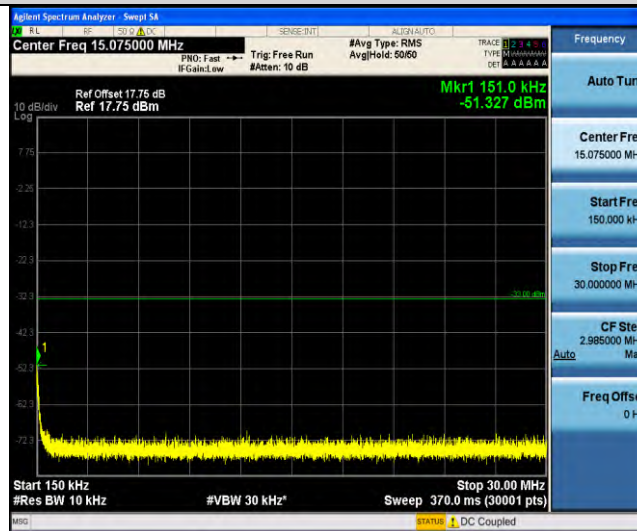

Band4-Stand-Alone-NaN-BPSK-20175-1 @ 11-15kHz-0.009-0.15-0.009~0.15MHz @ -52.44dBm--43-PASS

Band4-Stand-Alone-NaN-BPSK-20175-1 @ 11-15kHz-0.15-30-0.15~30MHz @ -51.33dBm--33-PASS