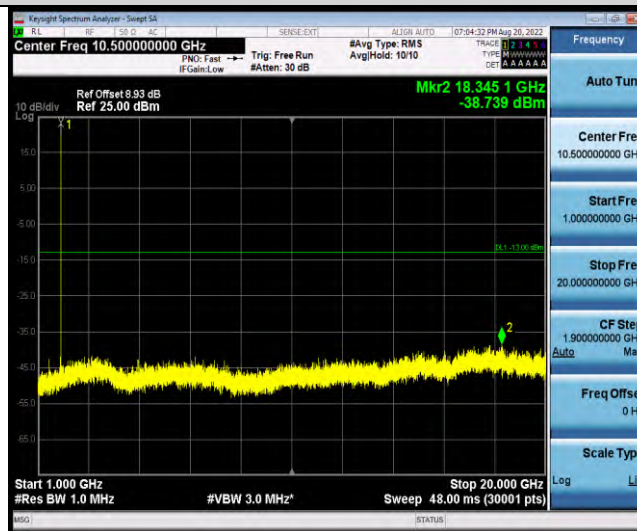

Band2-Stand-Alone-NaN-QPSK-18602-1 @ 0-3.75kHz-30-1000-30~1000MHz @ -45.16dBm--13-PASS

Band2-Stand-Alone-NaN-QPSK-18602-1 @ 0-3.75kHz-1000-20000-1000~2000MHz @ -38.74dBm--13-PASS