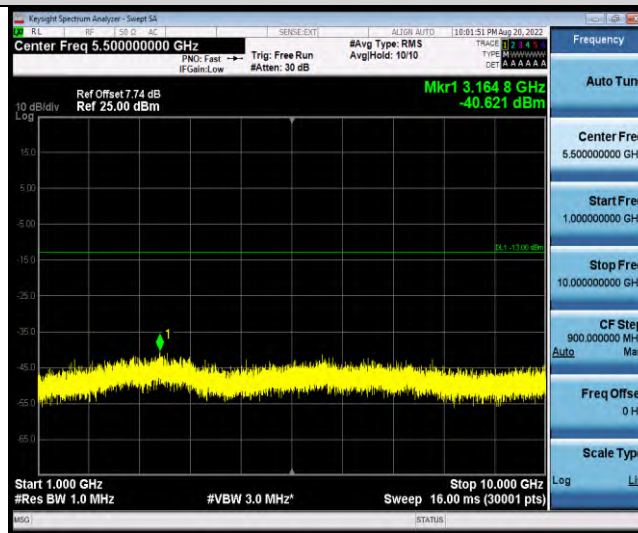

Band5-Stand-Alone-NaN-QPSK-20402-1 @ 0-3.75kHz-30-1000-30~1000MHz @ -52.02dBm--13-PASS

Band5-Stand-Alone-NaN-QPSK-20402-1 @ 0-3.75kHz-1000-10000-1000~10000MHz @ -40.62dBm--13-PASS