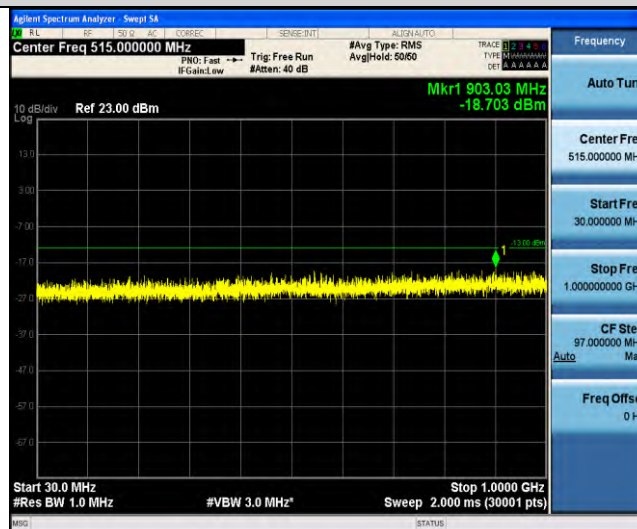

Band4-Stand-Alone-Na-N-QPSK-20175-12@0-15kHz-0.15-30-0.15~30MHz@-51.42dBm--33-PASS

Band4-Stand-Alone-Na-N-QPSK-20175-12@0-15kHz-30-1000-30~1000MHz@-18.7dBm--13-PASS