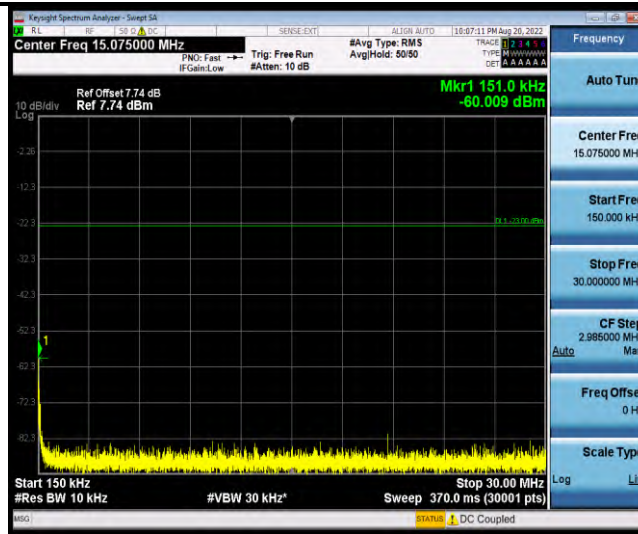

Band5-Stand-Alone-NaN-QPSK-20402-12 @ 0-15kHz-0.009-0.15-0.009~0.15MHz @ -60.02dBm--33-PASS

Band5-Stand-Alone-NaN-QPSK-20402-12@0-15kHz-0.15-30-0.15~30MHz@-60.01dBm--23-PASS