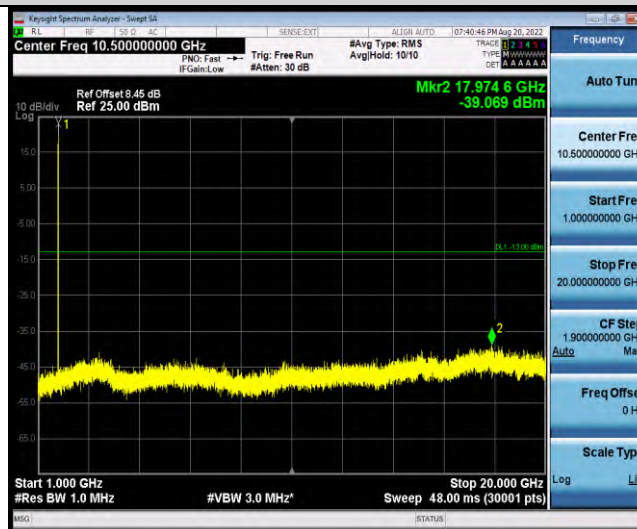

Band4-Stand-Alone-NaN-QPSK-20398-1 @0-3.75kHz-30-1000-30~1000MHz@ -45.45dBm--13-PASS

Band4-Stand-Alone-NaN-QPSK-20398-1 @0-3.75kHz-1000-20000-1000~20000MHz@ -39.07dBm--13-PASS