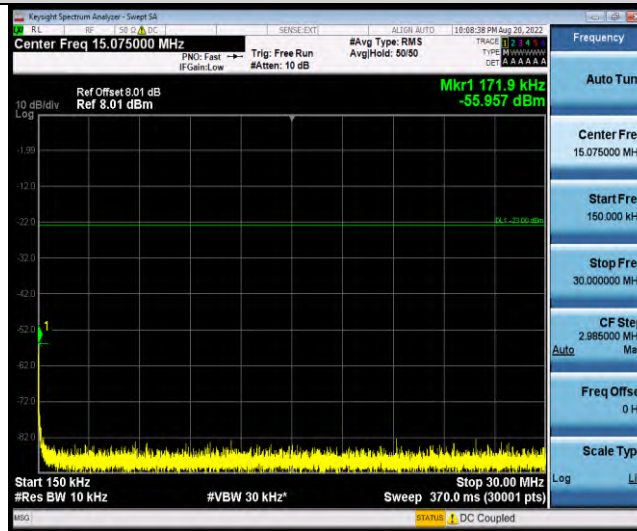

Band5-Stand-Alone-Na-N-QPSK-20648-12@0-15kHz-0.009-0.15-0.009~0.15MHz@-60.08dBm--33-PASS

Band5-Stand-Alone-Na-N-QPSK-20648-12@0-15kHz-0.15-30-0.15~30MHz@-55.96dBm--23-PASS