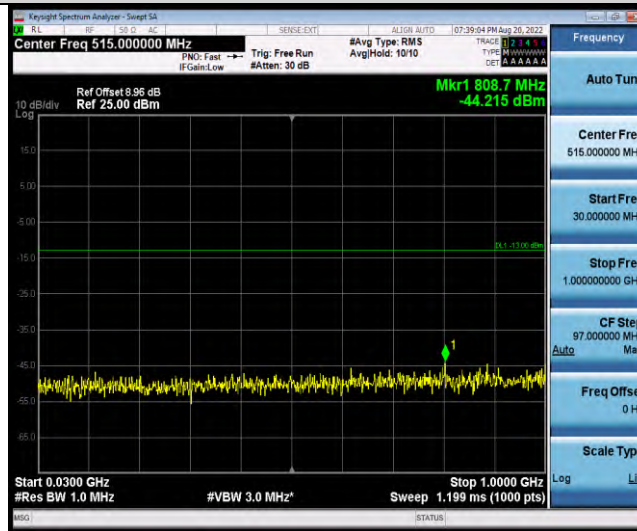

Band4-Stand-Alone-NaN-QPSK-19952-1 @ 47-3.75kHz-0.15-30-0.15~30MHz @ -55.34dBm--33-PASS

Band4-Stand-Alone-NaN-QPSK-19952-1 @ 47-3.75kHz-30-1000-30~1000MHz @ -44.22dBm--13-PASS