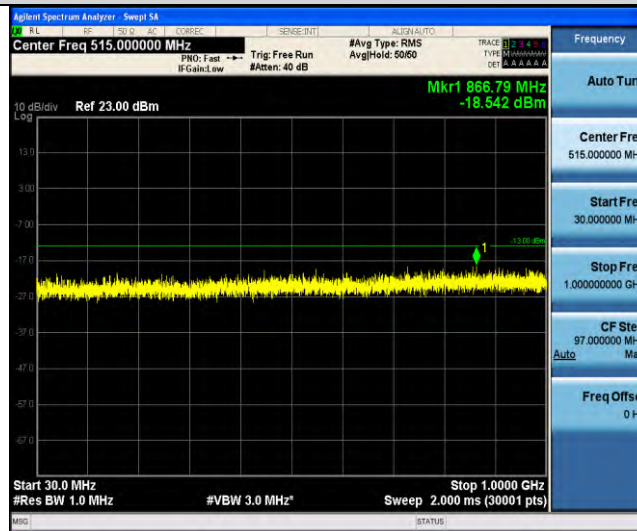

Band4-Stand-Alone-Na-N-QPSK-20175-1 @ 47-3.75kHz-0.15-30-0.15~30MHz @ -50.52dBm--33-PASS

Band4-Stand-Alone-Na-N-QPSK-20175-1 @ 47-3.75kHz-30-1000-30~1000MHz @ -18.54dBm--13-PASS