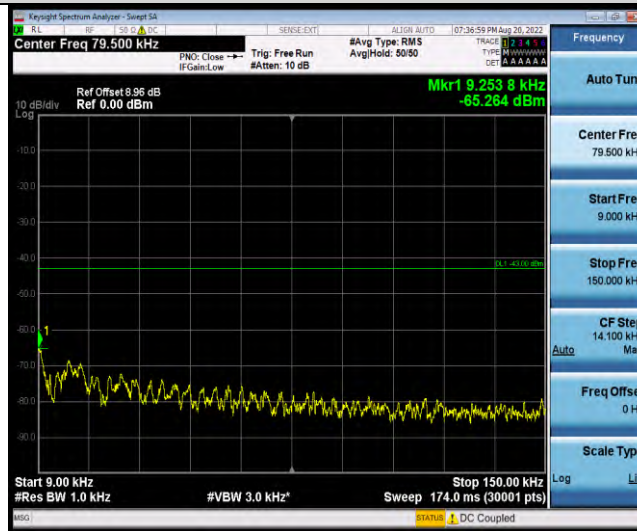

Band4-Stand-Alone-NaN-QPSK-20398-12@0-15kHz-1000-20000-1000~20000MHz@-39.59dBm--13-PASS

Band4-Stand-Alone-NaN-QPSK-19952-1@0-3.75kHz-0.009-0.15-0.009~0.15MHz@-65.26dBm--43-PASS