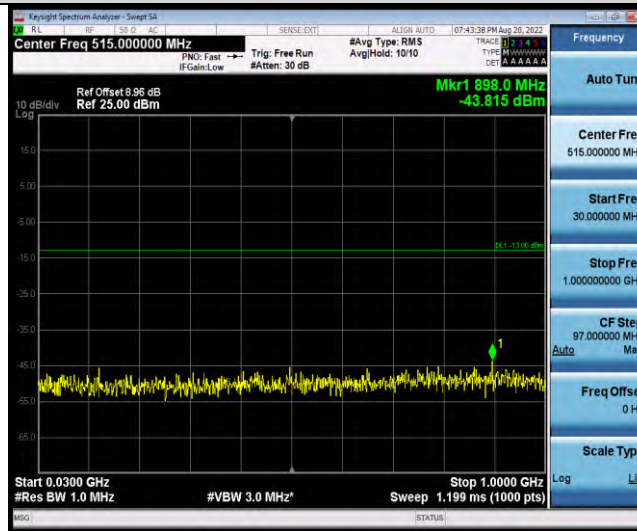

Band4-Stand-Alone-NaN-QPSK-19952-12@0-15kHz-0.15-30-0.15~30MHz@-55.46dBm--33-PASS

Band4-Stand-Alone-NaN-QPSK-19952-12@0-15kHz-30-1000-30~1000MHz@-43.82dBm--13-PASS