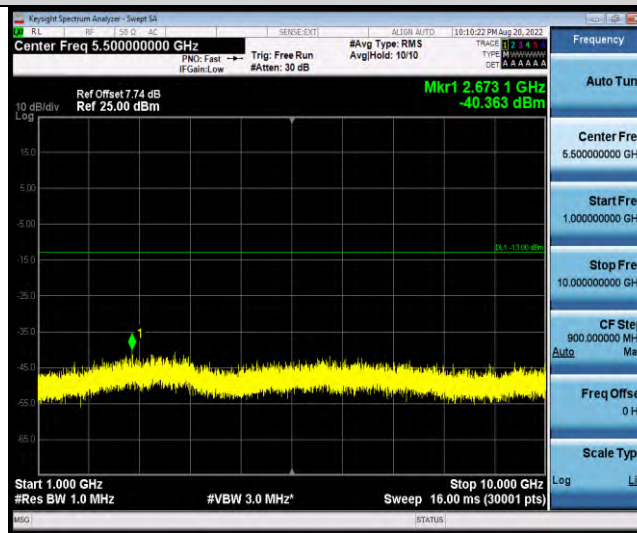

Band5-Stand-Alone-NaN-BPSK-20402-1 @0-15kHz-30-1000-30~1000MHz @-53.62dBm--13-PASS

Band5-Stand-Alone-NaN-BPSK-20402-1 @0-15kHz-1000-1000-1000~1000MHz @-40.36dBm--13-PASS