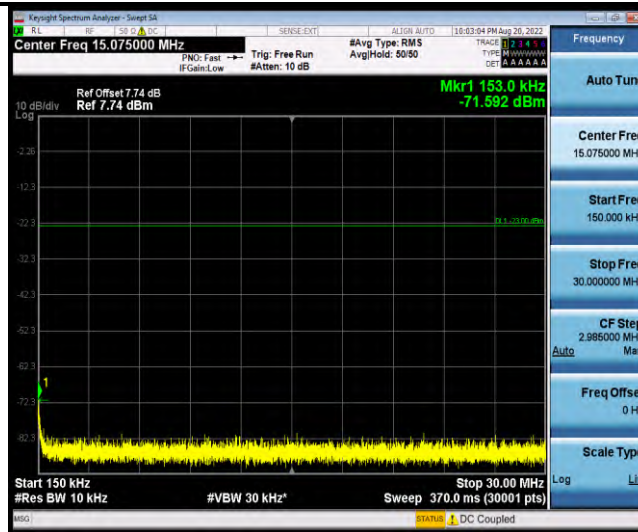

Band5-Stand-Alone-NaN-QPSK-20402-1 @ 47-3.75kHz-0.009-0.15-0.009~0.15MHz @ -64.72dBm--33-PASS

Band5-Stand-Alone-NaN-QPSK-20402-1 @ 47-3.75kHz-0.15-30-0.15~30MHz @ -71.59dBm--23-PASS