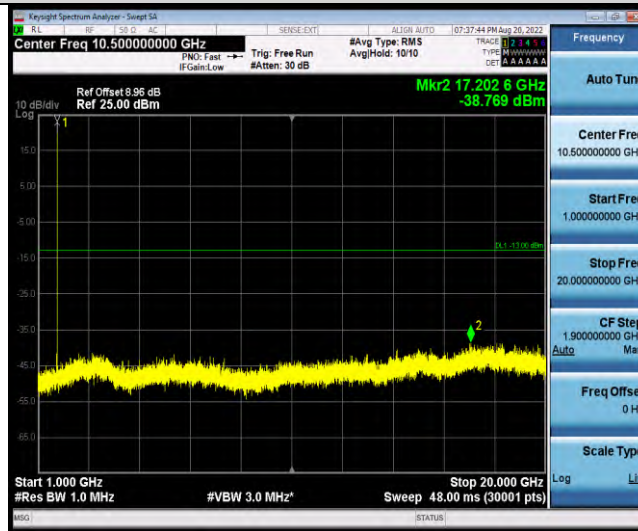

Band4-Stand-Alone-NaN-QPSK-19952-1 @ 0-3.75kHz-30-1000-30~1000MHz @ -45.05dBm--13-PASS

Band4-Stand-Alone-NaN-QPSK-19952-1 @ 0-3.75kHz-1000-20000-1000~20000MHz @ -38.77dBm--13-PASS