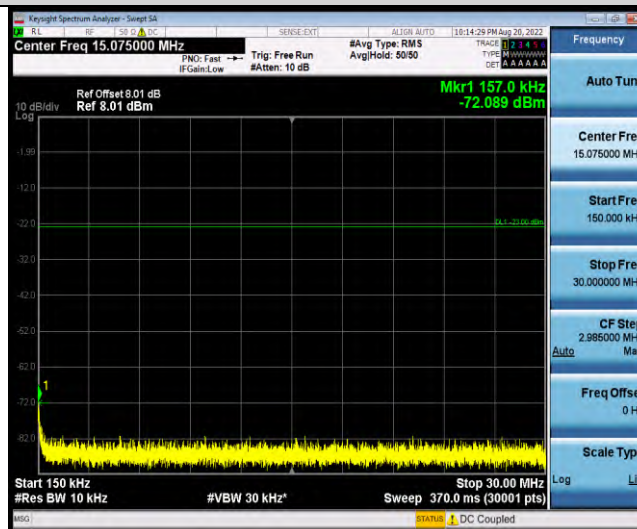

Band5-Stand-Alone-NaN-BPSK-20648-1 @ 11-15kHz-0.009-0.15-0.009~0.15MHz @ -62.49dBm--33-PASS

Band5-Stand-Alone-NaN-BPSK-20648-1 @ 11-15kHz-0.15-30-0.15~30MHz @ -72.09dBm--23-PASS