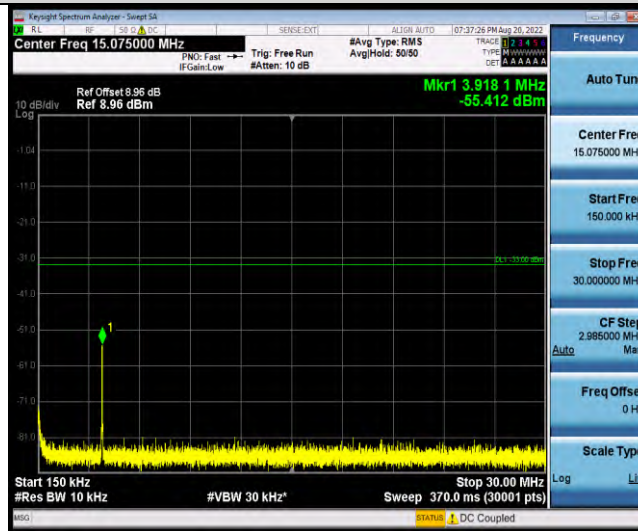

Band4-Stand-Alone-NaN-QPSK-19952-1 @0-3.75kHz-0.009-0.15-0.009~0.15MHz@-65.26dBm--43-PASS

Band4-Stand-Alone-NaN-QPSK-19952-1 @0-3.75kHz-0.15-30-0.15~30MHz@-55.41dBm--33-PASS