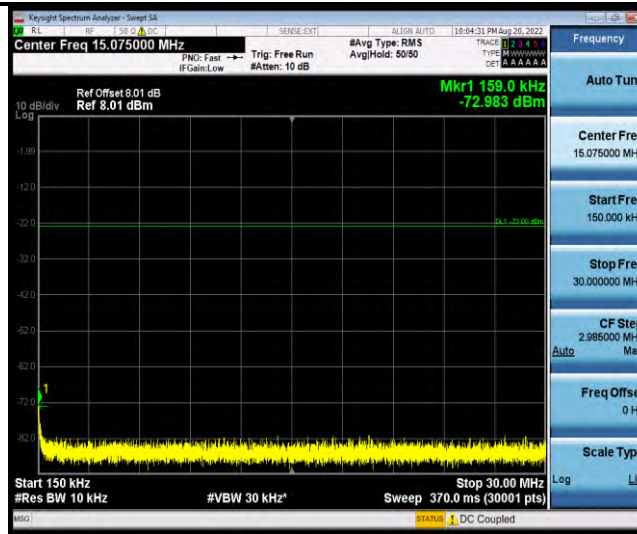

Band5-Stand-Alone-NaN-QPSK-20648-1 @0-3.75kHz-0.009-0.15-0.009~0.15MHz@ -63.48dBm--33-PASS

Band5-Stand-Alone-NaN-QPSK-20648-1 @0-3.75kHz-0.15-30-0.15~30MHz@-72.98dBm--23-PASS