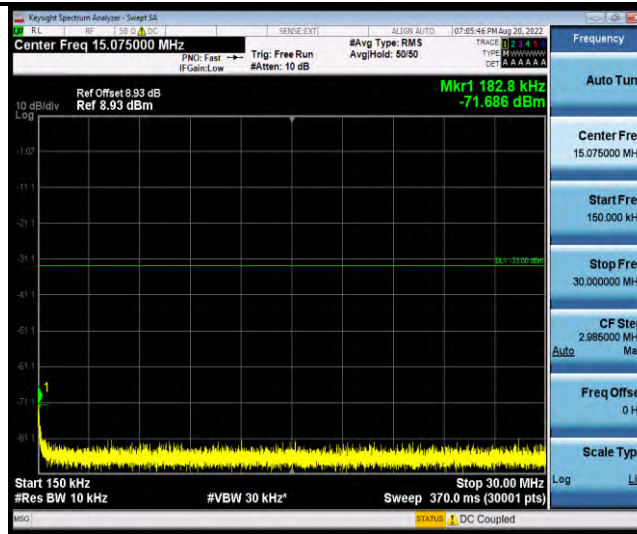

Band2-Stand-Alone-NaN-QPSK-18602-1 @ 0-3.75kHz-30-1000-30~1000MHz @ -45.16dBm--13-PASS

Band2-Stand-Alone-NaN-QPSK-18602-1 @ 0-3.75kHz-1000-20000-1000~2000MHz @ -38.74dBm--13-PASS

Band2-Stand-Alone-NaN-QPSK-18602-1 @ 47-3.75kHz-0.009-0.15-0.009~0.15MHz @ -64.78dBm--43-PASS