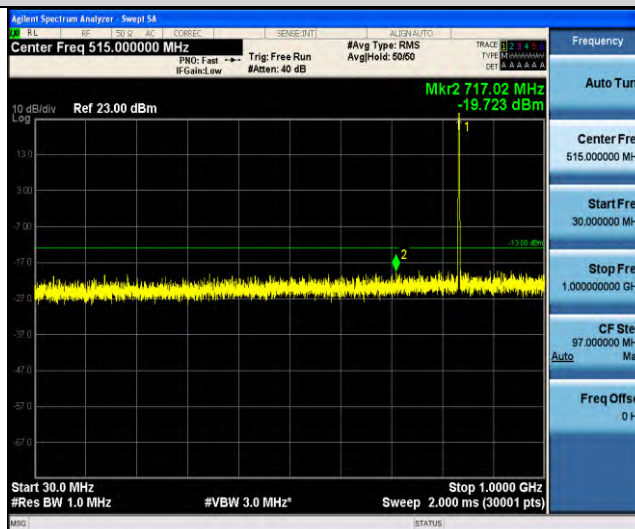

Band5-Stand-Alone-NaN-BPSK-20525-1 @ 0-15kHz-0.15-30-0.15~30MHz @ -51.16dBm--23-PASS

Band5-Stand-Alone-NaN-BPSK-20525-1 @ 0-15kHz-30-1000-30~1000MHz @ -19.72dBm--13-PASS