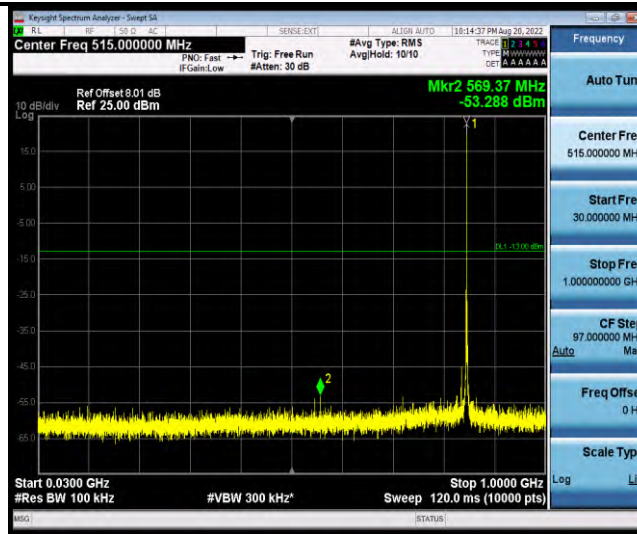

Band5-Stand-Alone-NaN-BPSK-20648-1 @ 0-15kHz-1000-10000-1000~10000MHz @ -36.86dBm--13-PASS

Band5-Stand-Alone-NaN-BPSK-20648-1 @ 11-15kHz-0.009-0.15-0.009~0.15MHz @ -62.49dBm--33-PASS

Band5-Stand-Alone-NaN-BPSK-20648-1 @ 11-15kHz-0.15-30-0.15~30MHz @ -72.09dBm--23-PASS