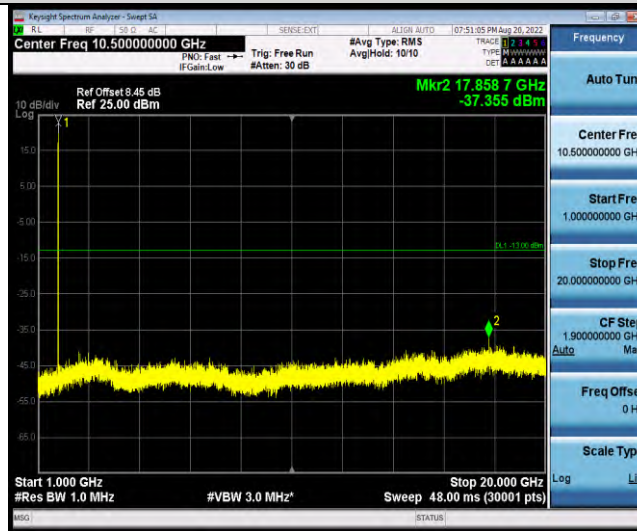

Band4-Stand-Alone-NaN-BPSK-20398-1 @ 11-15kHz-30-1000-30~1000MHz @ -45.12dBm--13-PASS

Band4-Stand-Alone-NaN-BPSK-20398-1 @ 11-15kHz-1000-20000-1000~20000MHz @ -37.36dBm--13-PASS