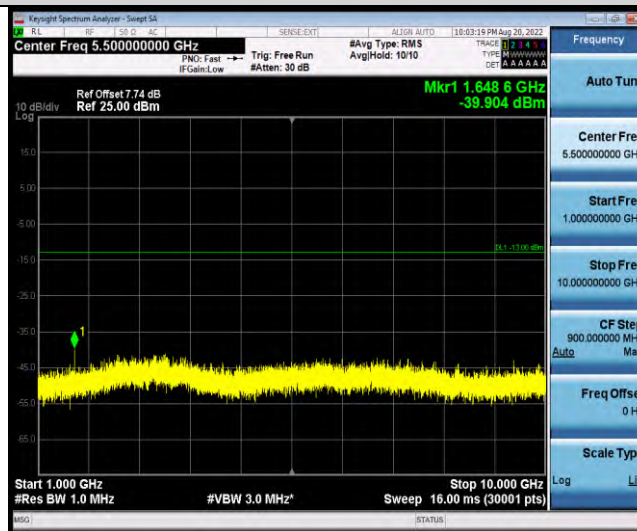

Band5-Stand-Alone-NaN-QPSK-20402-1 @ 47-3.75kHz-30-1000-30~1000MHz @ -54.6dBm--13-PASS

Band5-Stand-Alone-NaN-QPSK-20402-1 @ 47-3.75kHz-1000-10000-1000~10000MHz @ -39.9dBm--13-PASS