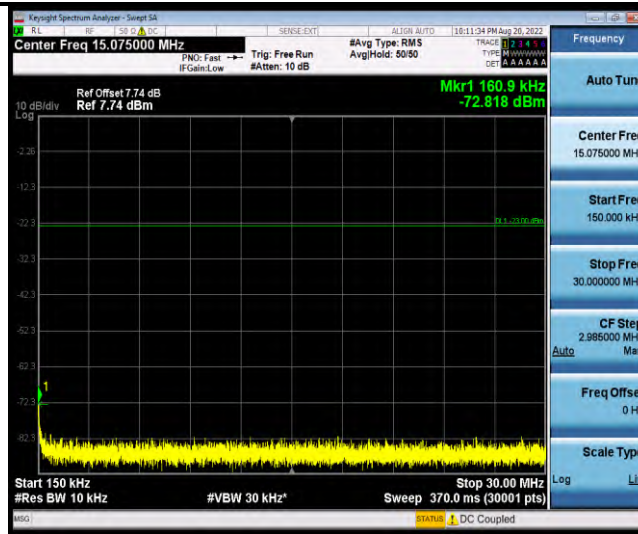

Band5-Stand-Alone-NaN-BPSK-20402-1 @11-15kHz-0.009-0.15-0.009~0.15MHz @-63.13dBm--33-PASS

Band5-Stand-Alone-NaN-BPSK-20402-1 @ 11-15kHz-0.15-30-0.15~30MHz @ -72.82dBm--23-PASS