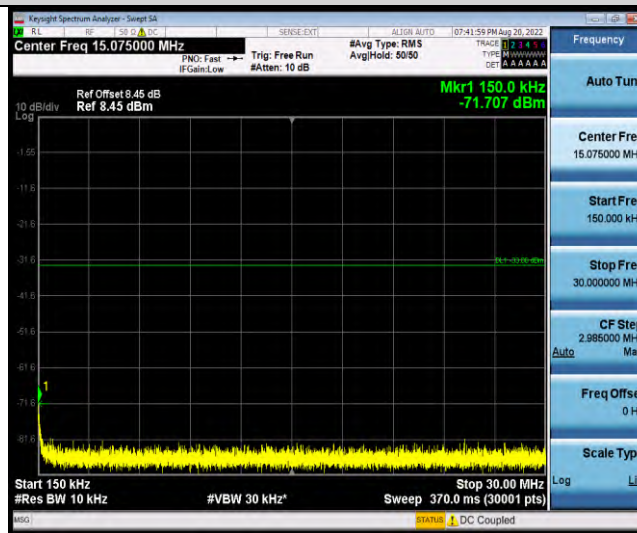

Band4-Stand-Alone-NaN-QPSK-20398-1 @ 47-3.75kHz-0.009-0.15-0.009~0.15MHz @ -64.92dBm--43-PASS

Band4-Stand-Alone-NaN-QPSK-20398-1 @ 47-3.75kHz-0.15-30-0.15~30MHz @ -71.71dBm--33-PASS