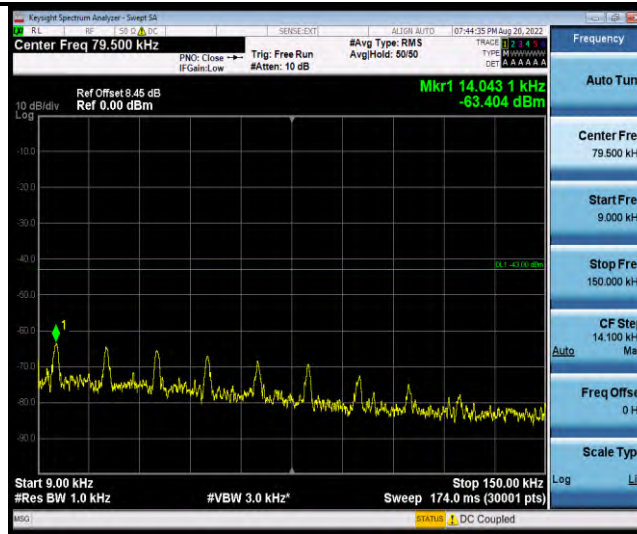

Band4-Stand-Alone-Na-N-QPSK-20175-12@0-15kHz-12000-26500-12000~26500MHz@-30.5dBm--13-PASS

Band4-Stand-Alone-NaN-QPSK-20398-12@0-15kHz-0.009-0.15-0.009~0.15MHz@-63.4dBm--43-PASS