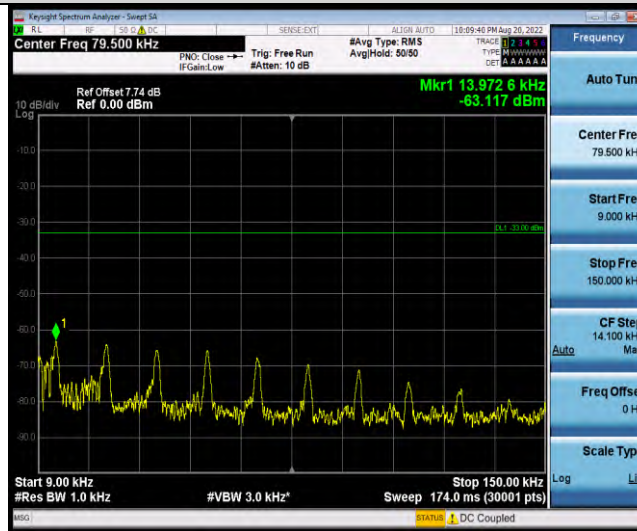

Band5-Stand-Alone-NaN-QPSK-20648-1 @ 47-3.75kHz-1000-10000-1000~10000MHz @ -36.22dBm--13-PASS

Band5-Stand-Alone-NaN-BPSK-20402-1 @ 0-15kHz-0.009-0.15-0.009~0.15MHz @ -63.12dBm--33-PASS