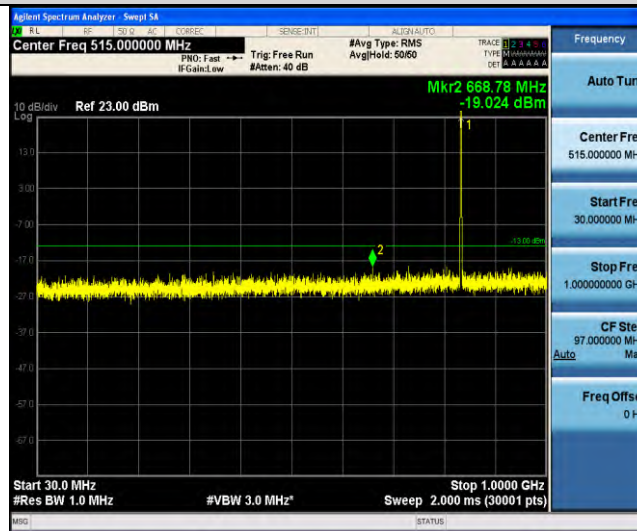

Band5-Stand-Alone-NaN-QPSK-20525-1 @0-3.75kHz-0.15-30-0.15~30MHz@-51.02dBm--23-PASS

Band5-Stand-Alone-NaN-QPSK-20525-1 @0-3.75kHz-30-1000-30~1000MHz@-19.02dBm--13-PASS