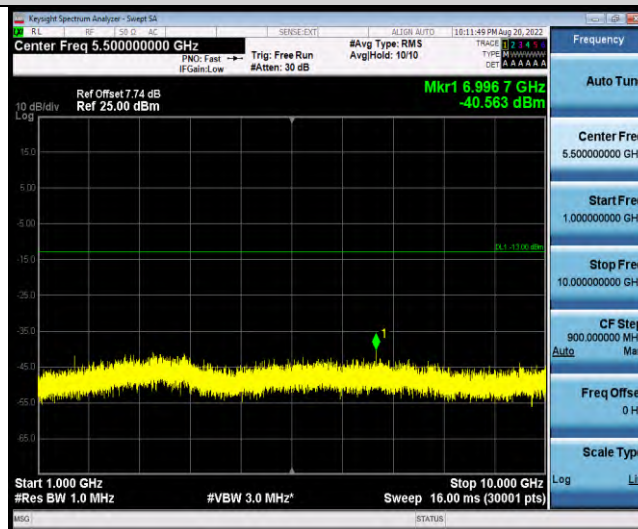

Band5-Stand-Alone-NaN-BPSK-20402-1 @ 11-15kHz-30-1000-30~1000MHz @ -55.11dBm--13-PASS

Band5-Stand-Alone-NaN-BPSK-20402-1 @ 11-15kHz-1000-10000-1000~10000MHz @ -40.56dBm--13-PASS