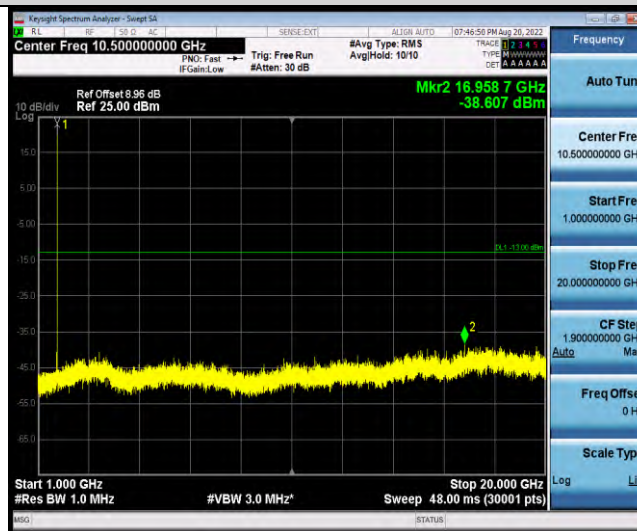

Band4-Stand-Alone-NaN-BPSK-19952-1 @0-15kHz-30-1000-30~1000MHz @-44.58dBm--13-PASS

Band4-Stand-Alone-NaN-BPSK-19952-1 @0-15kHz-1000-20000-1000~20000MHz @-38.61dBm--13-PASS