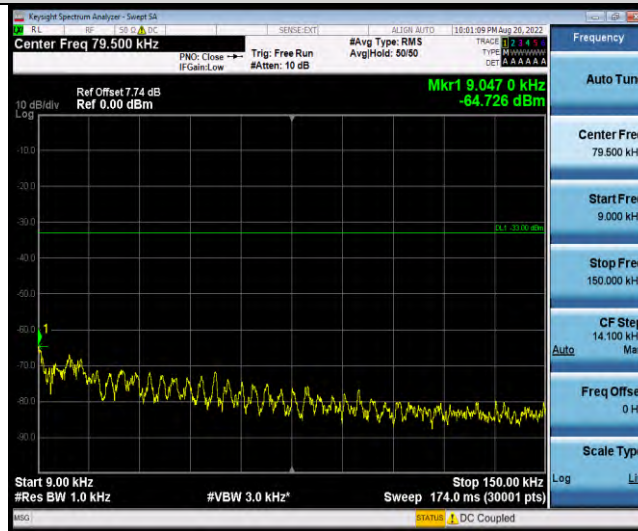

Band5-Stand-Alone-NaN-QPSK-20648-12@0-15kHz-1000-10000-1000~10000MHz@-40.38dBm--13-PASS

Band5-Stand-Alone-NaN-QPSK-20402-1@0-3.75kHz-0.009-0.15-0.009~0.15MHz@-64.73dBm--33-PASS