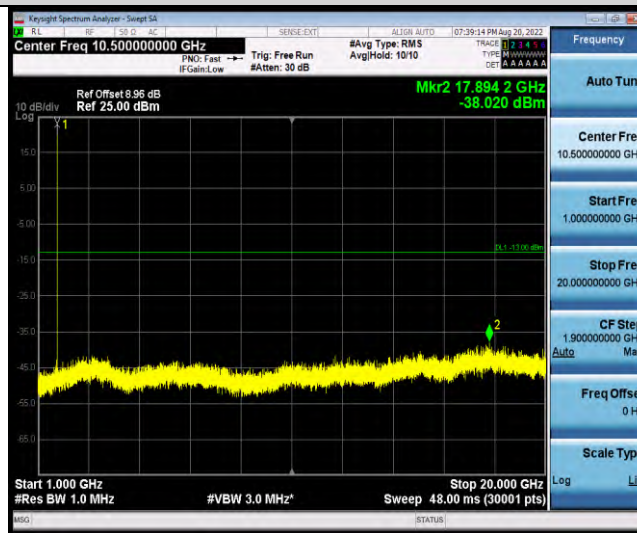

Band4-Stand-Alone-NaN-QPSK-19952-1 @ 47-3.75kHz-30-1000-30~1000MHz @ -44.22dBm--13-PASS

Band4-Stand-Alone-NaN-QPSK-19952-1 @ 47-3.75kHz-1000-20000-1000~2000MHz @ -38.02dBm--13-PASS