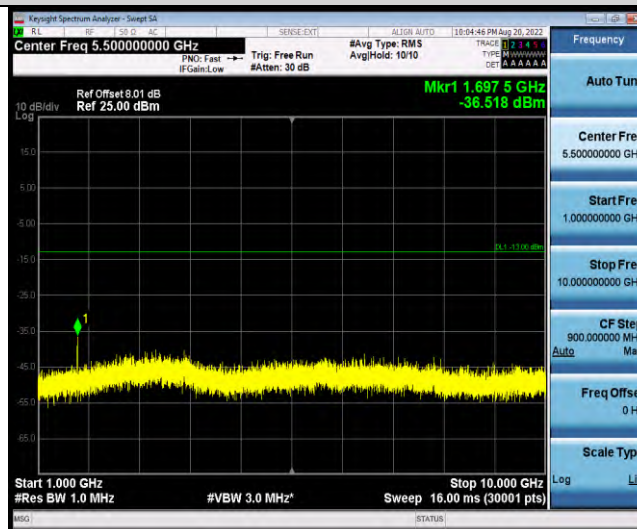

Band5-Stand-Alone-NaN-QPSK-20648-1 @0-3.75kHz-30-1000-30~1000MHz@-52.62dBm--13-PASS

Band5-Stand-Alone-NaN-QPSK-20648-1 @0-3.75kHz-1000-10000-1000~10000MHz@-36.52dBm--13-PASS