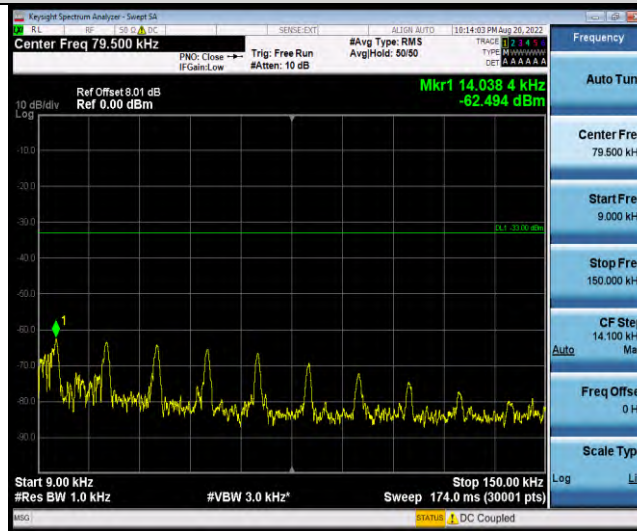

Band5-Stand-Alone-NaN-BPSK-20648-1 @ 0-15kHz-1000-10000-1000~10000MHz @ -36.86dBm--13-PASS

Band5-Stand-Alone-NaN-BPSK-20648-1 @ 11-15kHz-0.009-0.15-0.009~0.15MHz @ -62.49dBm--33-PASS