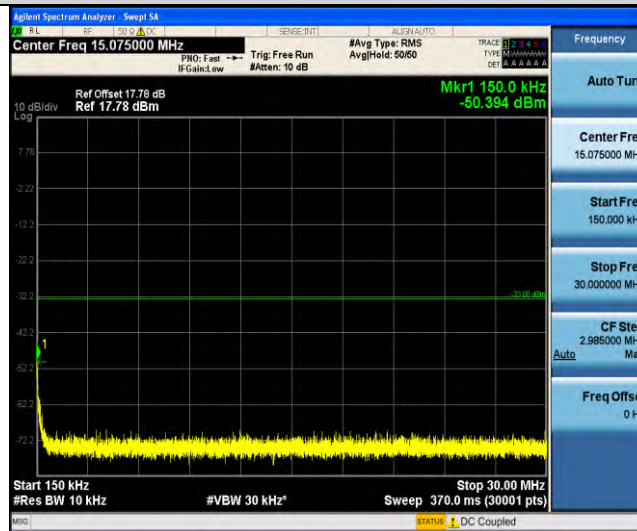

Band2-Stand-Alone-Na-N-QPSK-18876-1 @0-3.75kHz-0.009-0.15-0.009~0.15MHz@-50.74dBm--43-PASS

Band2-Stand-Alone-Na-N-QPSK-18876-1 @0-3.75kHz-0.15-30-0.15~30MHz@-50.39dBm--33-PASS