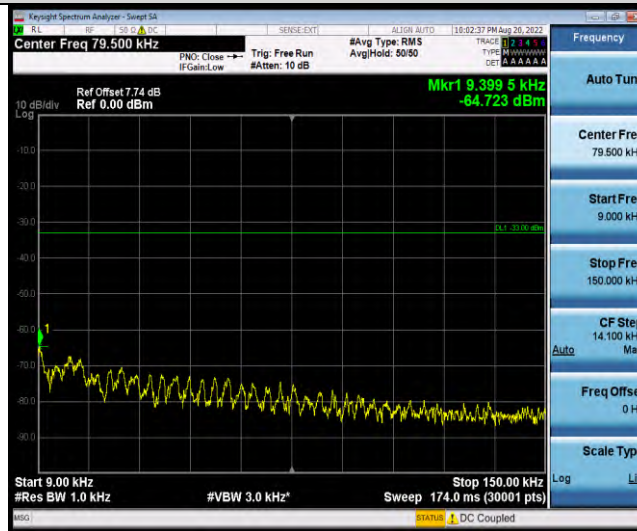

Band5-Stand-Alone-NaN-QPSK-20402-1 @ 0-3.75kHz-1000-10000-1000~10000MHz @ -40.62dBm--13-PASS

Band5-Stand-Alone-NaN-QPSK-20402-1 @ 47-3.75kHz-0.009-0.15-0.009~0.15MHz @ -64.72dBm--33-PASS