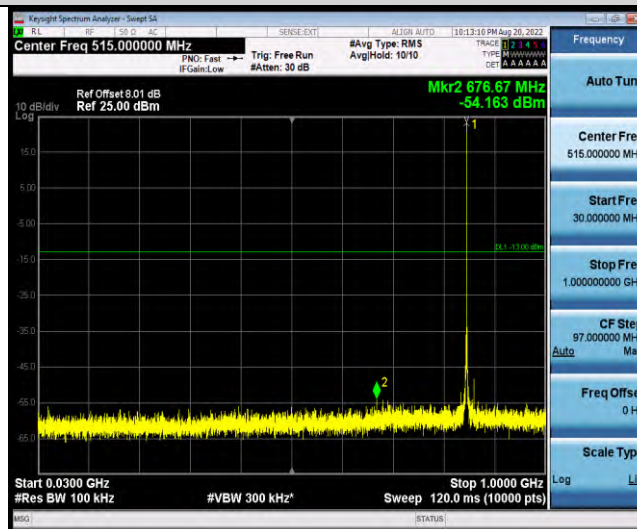

Band5-Stand-Alone-NaN-BPSK-20648-1 @ 0-15kHz-0.15-30-0.15~30MHz @ -72.83dBm--23-PASS

Band5-Stand-Alone-NaN-BPSK-20648-1 @ 0-15kHz-30-1000-30~1000MHz @ -54.16dBm--13-PASS