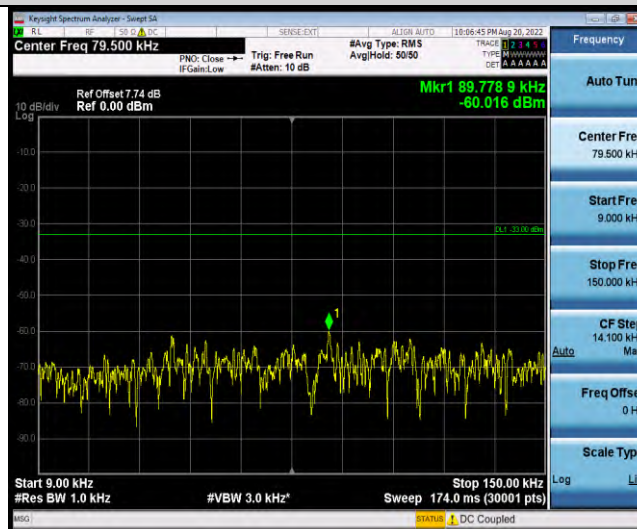

Band5-Stand-Alone-NaN-BPSK-20648-1 @ 11-15kHz-1000-10000-1000~1000MHz @ -37.09dBm--13-PASS

Band5-Stand-Alone-NaN-QPSK-20402-12 @ 0-15kHz-0.009-0.15-0.009~0.15MHz @ -60.02dBm--33-PASS