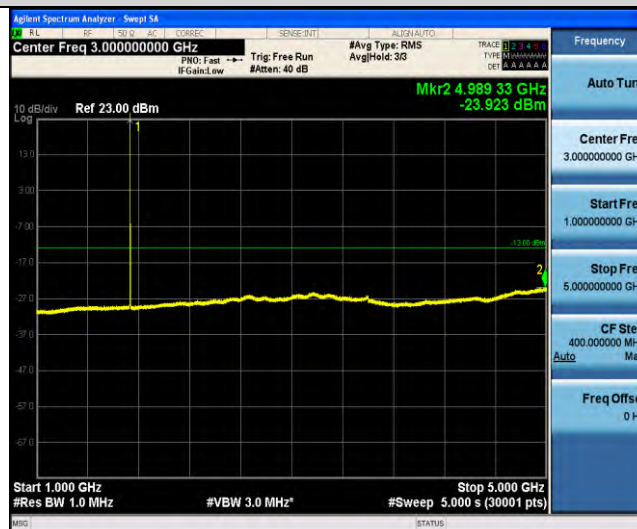

Band4-Stand-Alone-Na-N-QPSK-20175-1 @ 47-3.75kHz-30-1000-30~1000MHz @ -18.54dBm--13-PASS

Band4-Stand-Alone-Na-N-QPSK-20175-1 @ 47-3.75kHz-1000-5000-1000~5000MHz @ -23.92dBm--13-PASS