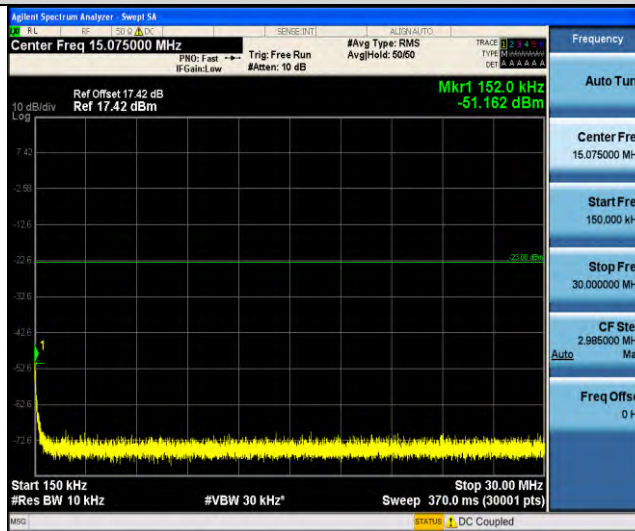

Band5-Stand-Alone-NaN-BPSK-20525-1 @ 0-15kHz-0.009-0.15-0.009~0.15MHz @ -53.96dBm--33-PASS

Band5-Stand-Alone-NaN-BPSK-20525-1 @ 0-15kHz-0.15-30-0.15~30MHz @ -51.16dBm--23-PASS