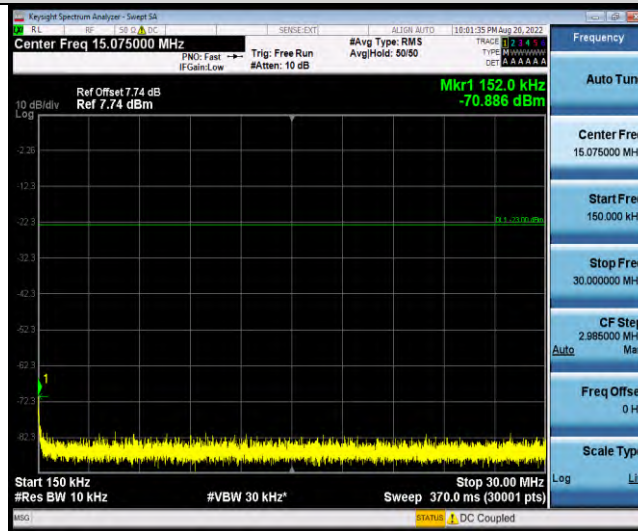

Band5-Stand-Alone-NaN-QPSK-20402-1 @ 0-3.75kHz-0.009-0.15-0.009~0.15MHz @ -64.73dBm--33-PASS

Band5-Stand-Alone-NaN-QPSK-20402-1 @ 0-3.75kHz-0.15-30-0.15~30MHz @ -70.89dBm--23-PASS