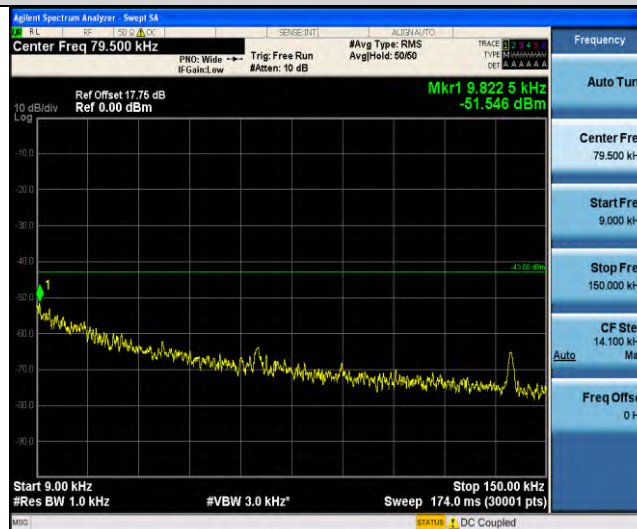

Band4-Stand-Alone-NaN-QPSK-19952-1 @ 47-3.75kHz-1000-20000-1000~2000MHz @ -38.02dBm--13-PASS

Band4-Stand-Alone-NaN-QPSK-20175-1 @ 0-3.75kHz-0.009-0.15-0.009~0.15MHz @ -51.55dBm--43-PASS