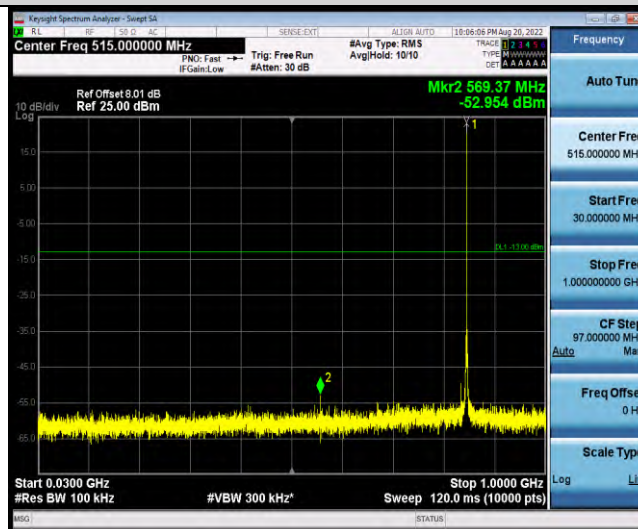

Band5-Stand-Alone-Na-N-QPSK-20648-1 @47-3.75kHz-0.15-30-0.15~30MHz@-72.5dBm--23-PASS

Band5-Stand-Alone-Na-N-QPSK-20648-1 @47-3.75kHz-30-1000-30~1000MHz@-52.95dBm--13-PASS