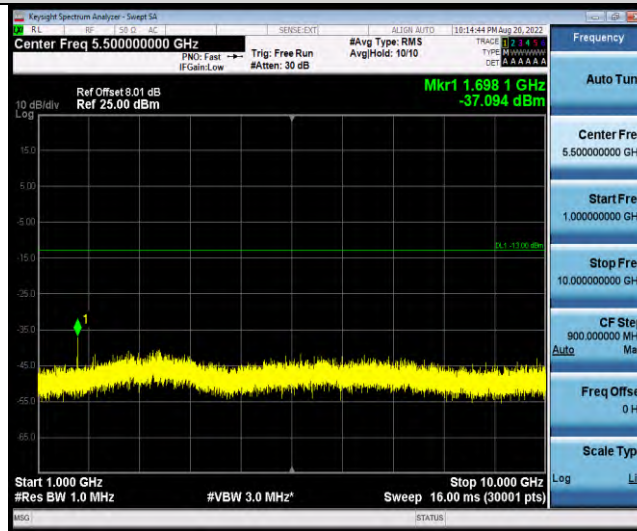

Band5-Stand-Alone-NaN-BPSK-20648-1 @ 11-15kHz-30-1000-30~1000MHz @ -53.29dBm--13-PASS

Band5-Stand-Alone-NaN-BPSK-20648-1 @ 11-15kHz-1000-10000-1000~1000MHz @ -37.09dBm--13-PASS