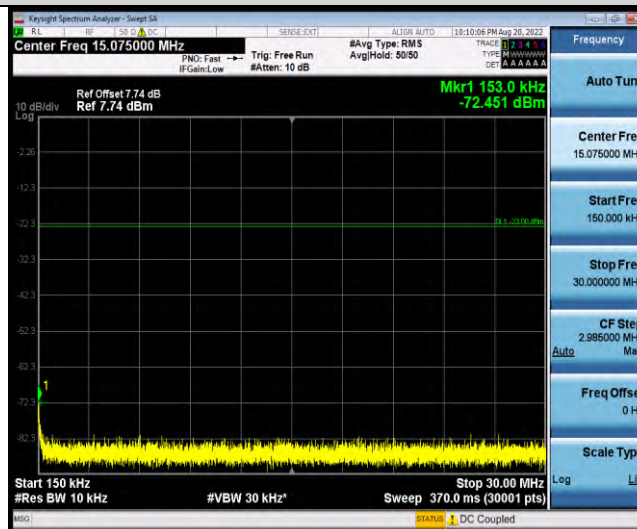

Band5-Stand-Alone-NaN-BPSK-20402-1 @ 0-15kHz-0.009-0.15-0.009~0.15MHz @ -63.12dBm--33-PASS

Band5-Stand-Alone-NaN-BPSK-20402-1 @ 0-15kHz-0.15-30-0.15~30MHz @ -72.45dBm--23-PASS