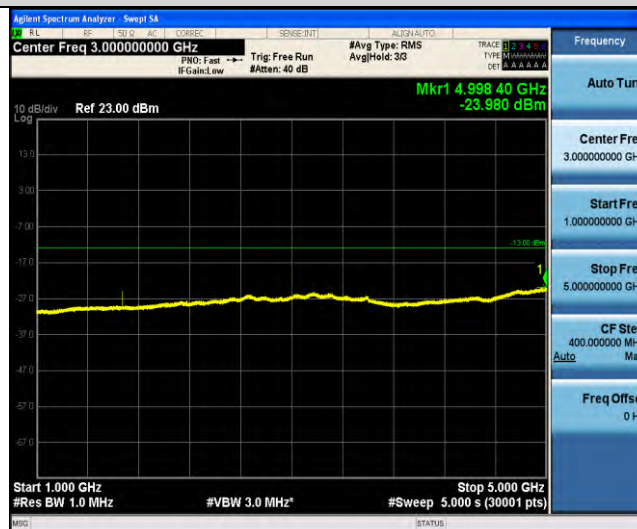

Band5-Stand-Alone-NaN-QPSK-20525-1 @0-3.75kHz-30-1000-30~1000MHz@-19.02dBm--13-PASS

Band5-Stand-Alone-NaN-QPSK-20525-1 @0-3.75kHz-1000-5000-1000~5000MHz@-23.98dBm--13-PASS