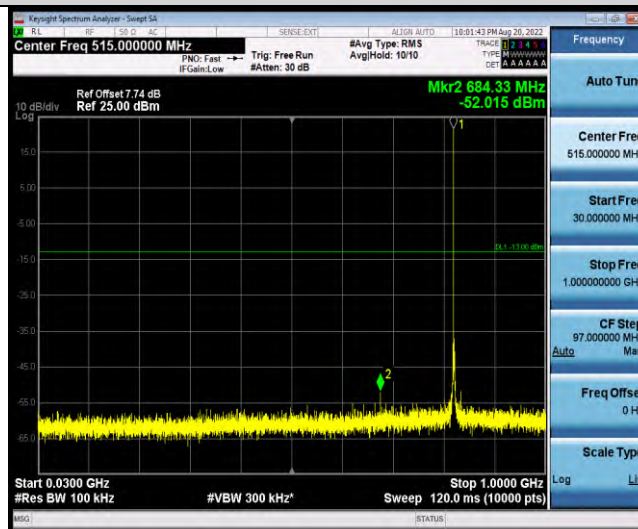

Band5-Stand-Alone-NaN-QPSK-20402-1 @ 0-3.75kHz-0.15-30-0.15~30MHz @ -70.89dBm--23-PASS

Band5-Stand-Alone-NaN-QPSK-20402-1 @ 0-3.75kHz-30-1000-30~1000MHz @ -52.02dBm--13-PASS