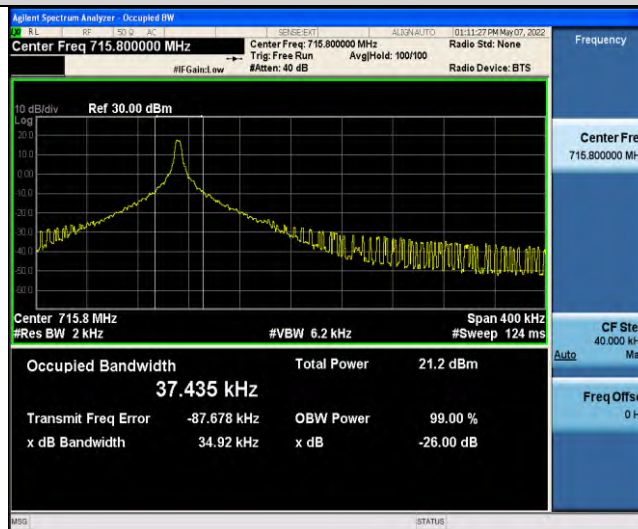

Band12-Stand-Alone-NaN-BPSK-23095-1@0-3.75kHz-0.0355-PASS

Band12-Stand-Alone-NaN-BPSK-23178-1@0-3.75kHz-0.0349-PASS