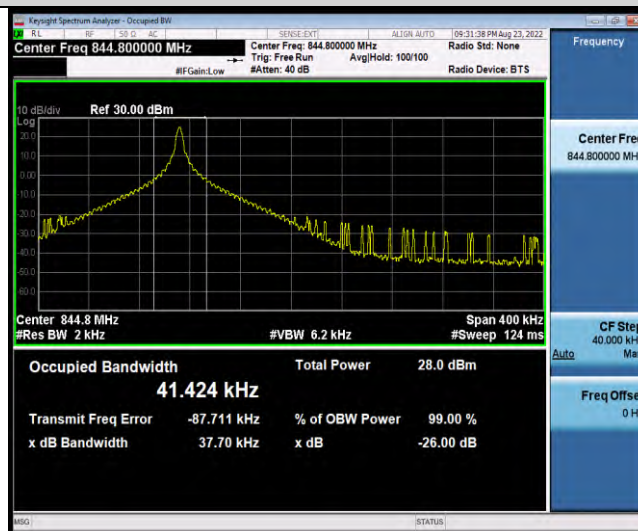

Band19-Stand-Alone-NaN-BPSK-24075-1 @0-3.75kHz-0.0359-PASS

Band19-Stand-Alone-NaN-BPSK-24148-1 @0-3.75kHz-0.0413-PASS

Band19-Stand-Alone-NaN-QPSK-24002-1 @0-3.75kHz-0.0414-PASS

Band19-Stand-Alone-NaN-QPSK-24075-1 @0-3.75kHz-0.0416-PASS