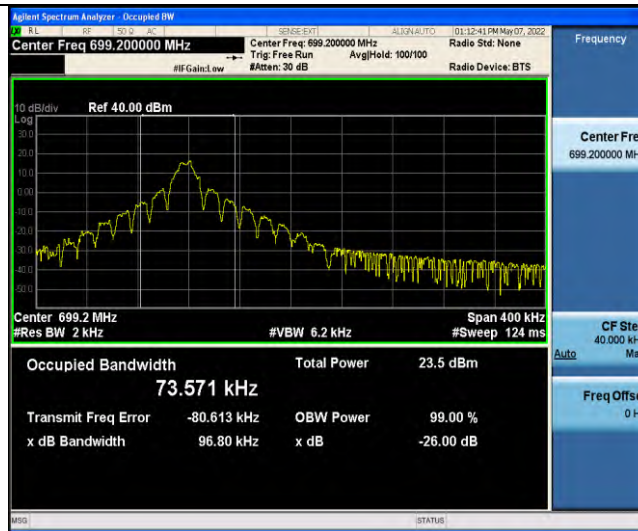

Band12-Stand-Alone-NaN-QPSK-23178-1@0-3.75kHz-0.0384-PASS

Band12-Stand-Alone-NaN-BPSK-23012-1@0-15kHz-0.0968-PASS