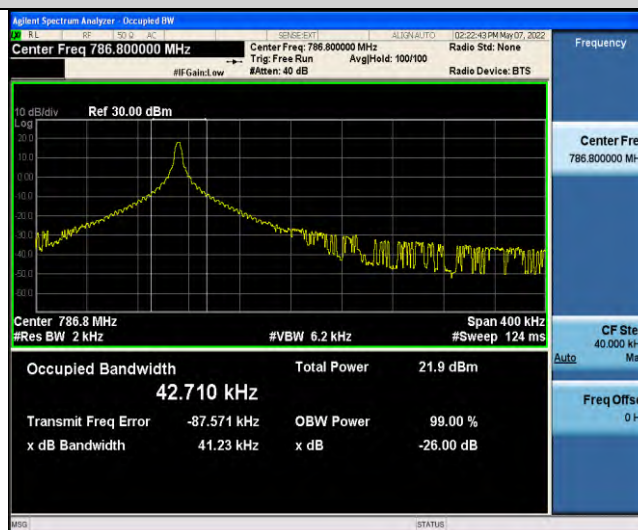

Band13-Stand-Alone-NaN-QPSK-23230-1@0-3.75kHz-0.0408-PASS

Band13-Stand-Alone-NaN-QPSK-23278-1@0-3.75kHz-0.0412-PASS