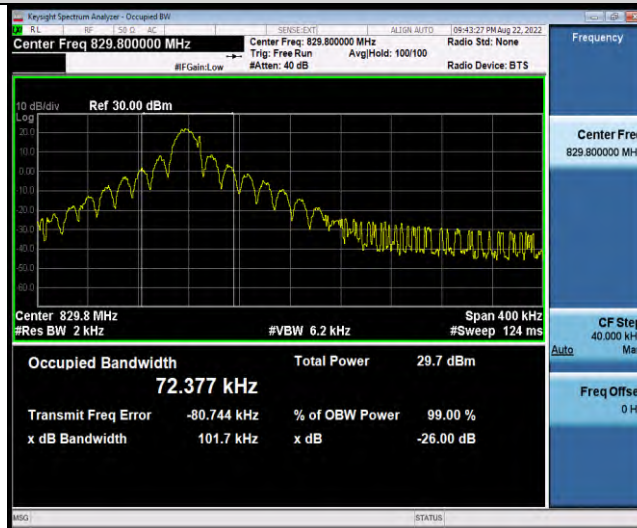

Band18-Stand-Alone-NaN-BPSK-23925-12@0-15kHz-0.2500-PASS

Band18-Stand-Alone-NaN-BPSK-23998-1@0-15kHz-0.1017-PASS