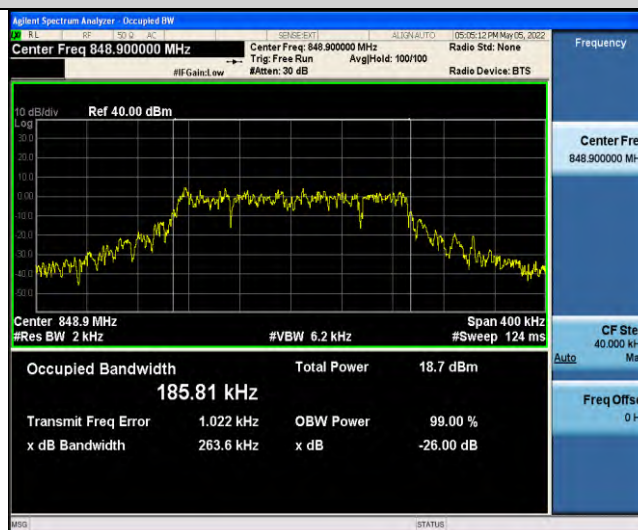

Band5-Stand-Alone-NaN-QPSK-20649-1@0-15kHz-0.0966-PASS

Band5-Stand-Alone-NaN-QPSK-20649-12@0-15kHz-0.2636-PASS