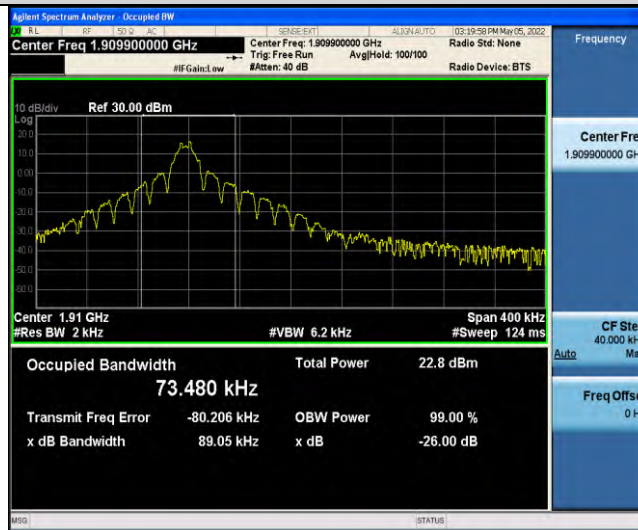

Band2-Stand-Alone-NaN-BPSK-18876-12@0-15kHz-0.2630-PASS

Band2-Stand-Alone-NaN-BPSK-19199-1@0-15kHz-0.0891-PASS