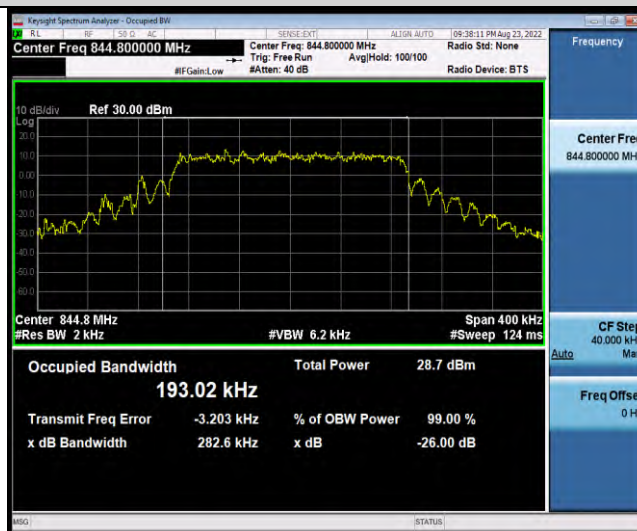

Band19-Stand-Alone-NaN-BPSK-24148-1@0-15kHz-0.0905-PASS

Band19-Stand-Alone-NaN-BPSK-24148-12@0-15kHz-0.2826-PASS