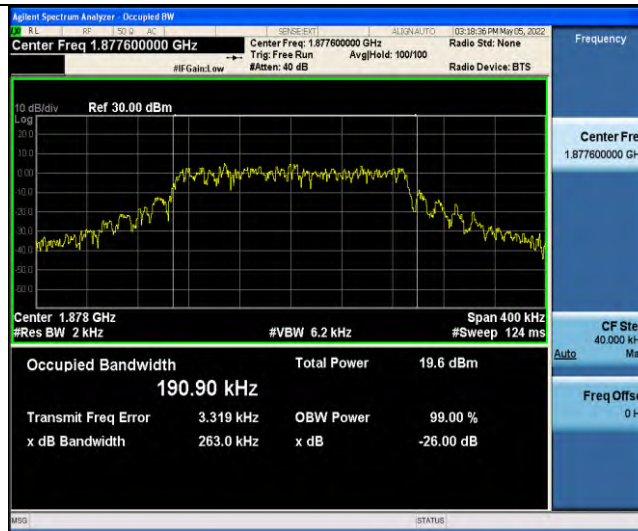

Band2-Stand-Alone-NaN-QPSK-19199-1@0-3.75kHz-0.0401-PASS

Band2-Stand-Alone-NaN-BPSK-18601-1@0-15kHz-0.0966-PASS

Band2-Stand-Alone-NaN-BPSK-18601-12@0-15kHz-0.2547-PASS

Band2-Stand-Alone-NaN-BPSK-18876-1@0-15kHz-0.0926-PASS