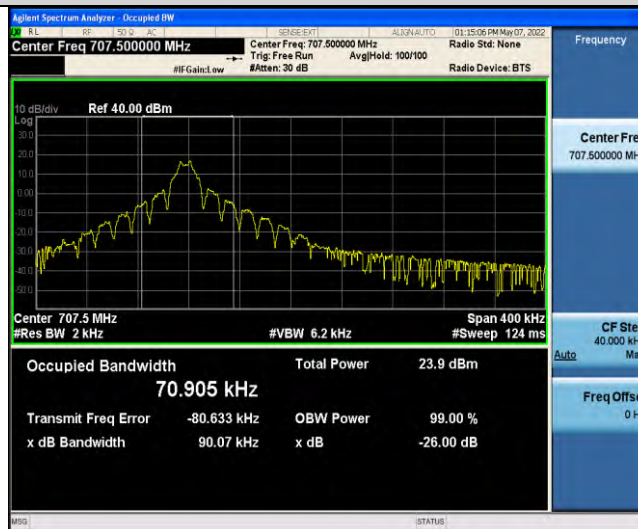

Band12-Stand-Alone-NaN-BPSK-23012-12@0-15kHz-0.2635-PASS

Band12-Stand-Alone-NaN-BPSK-23095-1@0-15kHz-0.0901-PASS