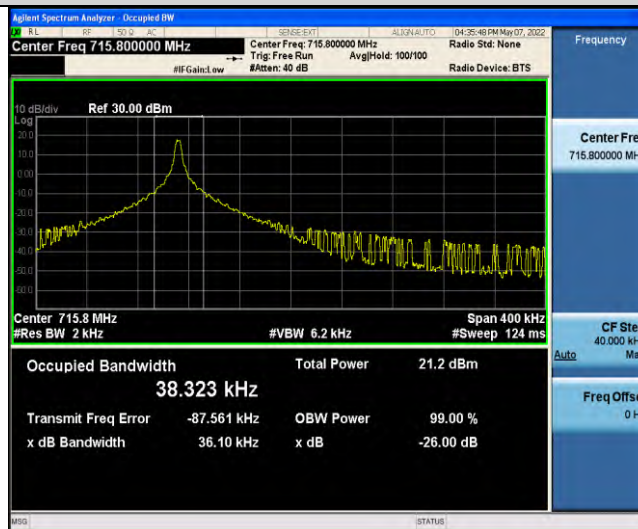

Band17-Stand-Alone-NaN-BPSK-23790-1 @0-3.75kHz-0.0353-PASS

Band17-Stand-Alone-NaN-BPSK-23848-1 @0-3.75kHz-0.0361-PASS