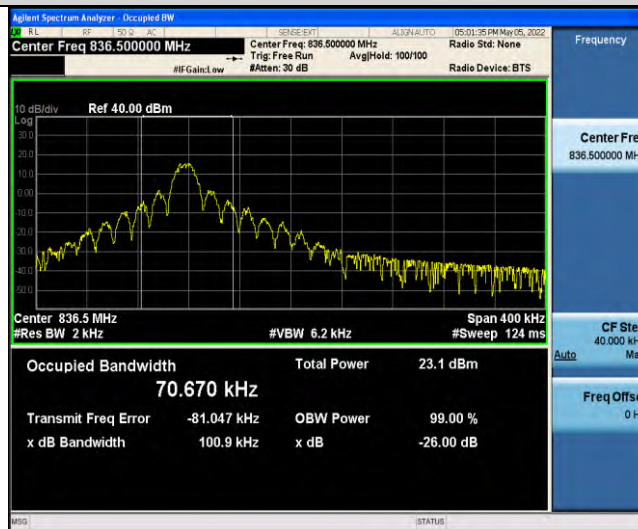

Band5-Stand-Alone-NaN-QPSK-20402-12@0-15kHz-0.2490-PASS

Band5-Stand-Alone-NaN-QPSK-20525-1@0-15kHz-0.1009-PASS