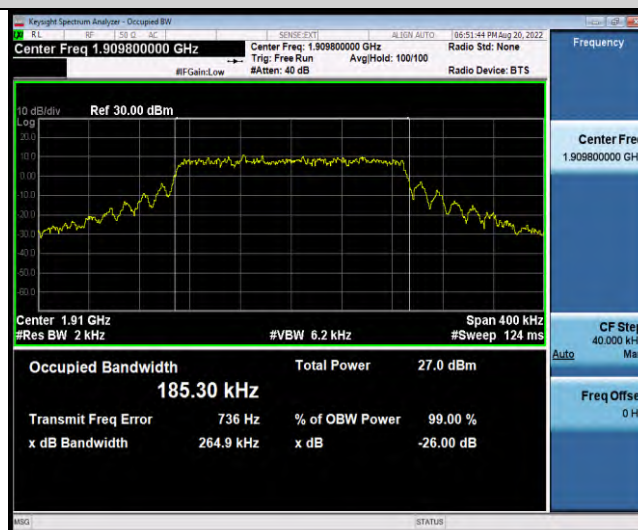

Band2-Stand-Alone-NaN-QPSK-18876-12@0-15kHz-0.2626-PASS

Band2-Stand-Alone-NaN-QPSK-19198-1@0-15kHz-0.1016-PASS

Band2-Stand-Alone-NaN-QPSK-19198-12@0-15kHz-0.2649-PASS

Band2-Stand-Alone-NaN-BPSK-18601-1@0-3.75kHz-0.0302-PASS