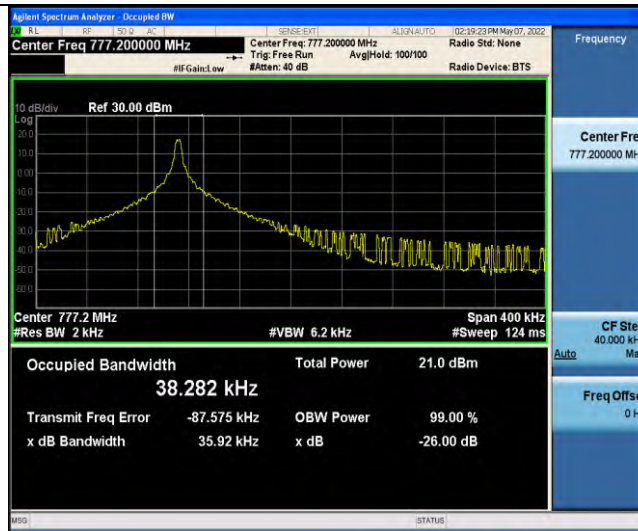

Band12-Stand-Alone-NaN-QPSK-23178-12@0-15kHz-0.2775-PASS

Band13-Stand-Alone-NaN-BPSK-23182-1@0-3.75kHz-0.0359-PASS