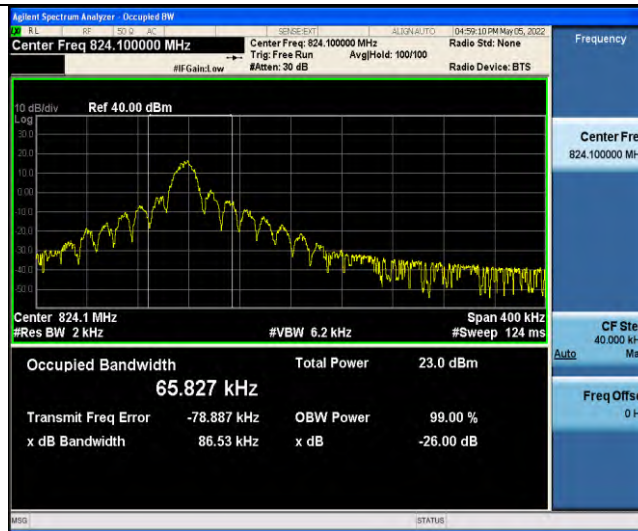

Band5-Stand-Alone-NaN-BPSK-20649-12@0-15kHz-0.2512-PASS

Band5-Stand-Alone-NaN-QPSK-20401-1@0-15kHz-0.0865-PASS