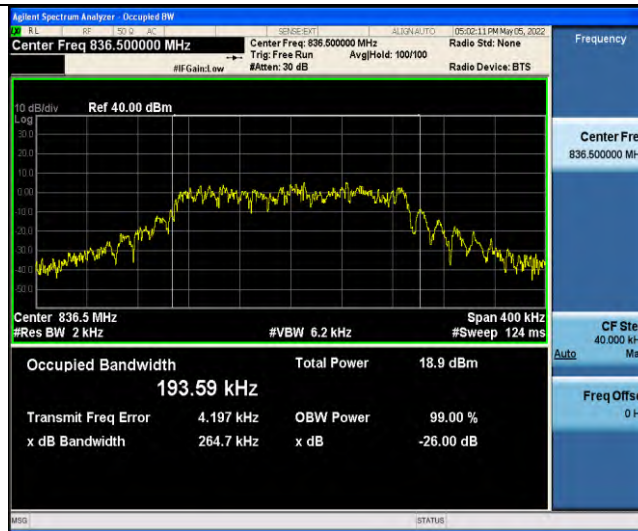

Band5-Stand-Alone-NaN-BPSK-20525-1@0-15kHz-0.0959-PASS

Band5-Stand-Alone-NaN-BPSK-20525-12@0-15kHz-0.2647-PASS