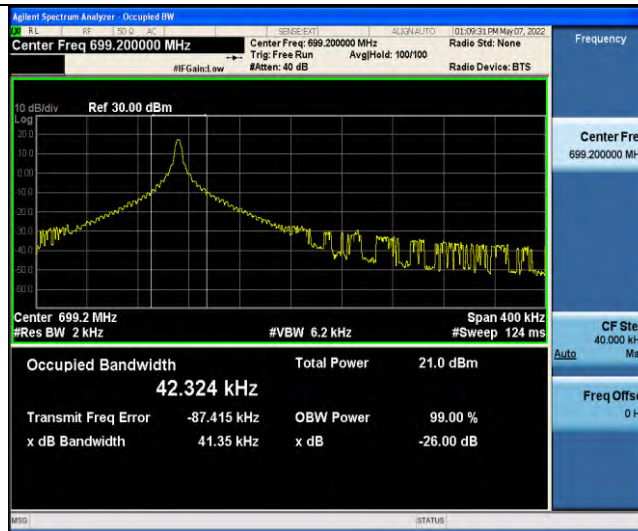

Band12-Stand-Alone-NaN-BPSK-23178-1@0-3.75kHz-0.0349-PASS

Band12-Stand-Alone-NaN-QPSK-23012-1@0-3.75kHz-0.0413-PASS