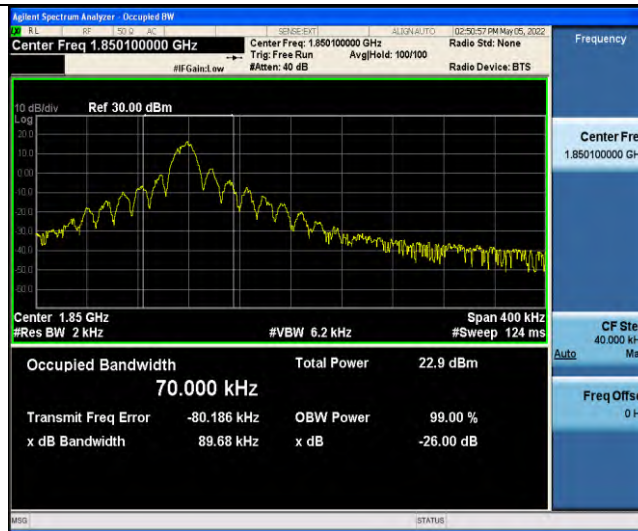

Band2-Stand-Alone-NaN-BPSK-19199-12@0-15kHz-0.2518-PASS

Band2-Stand-Alone-NaN-QPSK-18601-1@0-15kHz-0.0897-PASS