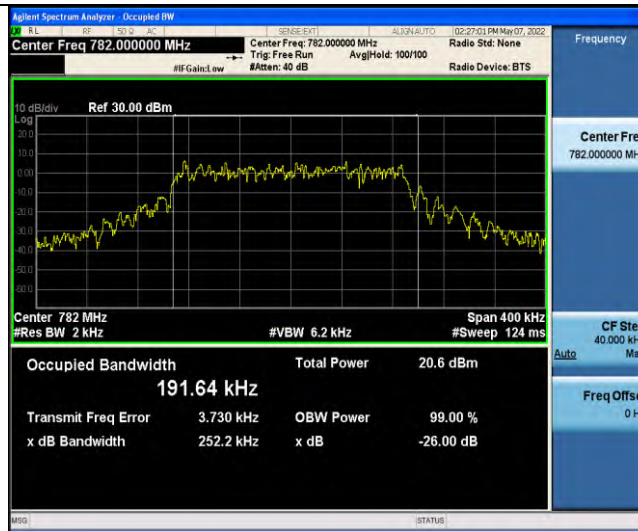

Band13-Stand-Alone-NaN-BPSK-23230-1@0-15kHz-0.0862-PASS

Band13-Stand-Alone-NaN-BPSK-23230-12@0-15kHz-0.2522-PASS