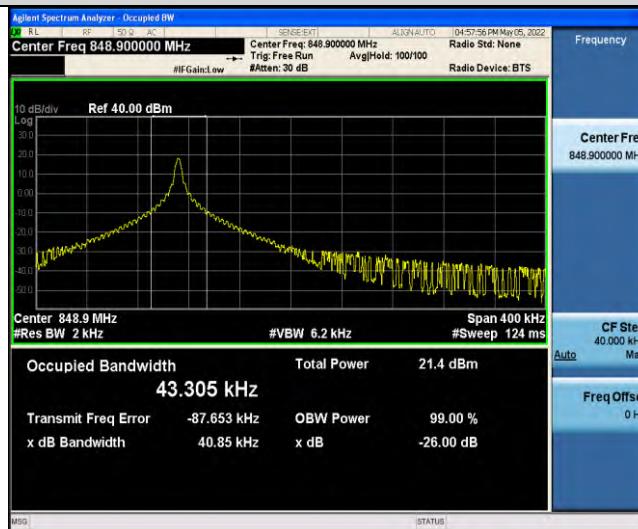

Band5-Stand-Alone-NaN-QPSK-20525-1@0-3.75kHz-0.0411-PASS

Band5-Stand-Alone-NaN-QPSK-20649-1@0-3.75kHz-0.0408-PASS