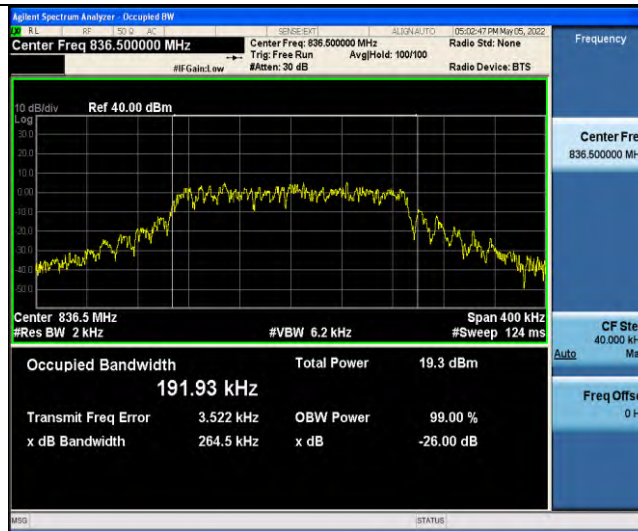

Band5-Stand-Alone-NaN-BPSK-20649-12@0-15kHz-0.2512-PASS

Band5-Stand-Alone-NaN-QPSK-20401-1@0-15kHz-0.0865-PASS

Band5-Stand-Alone-NaN-QPSK-20401-12@0-15kHz-0.2358-PASS

Band5-Stand-Alone-NaN-QPSK-20525-1@0-15kHz-0.1009-PASS