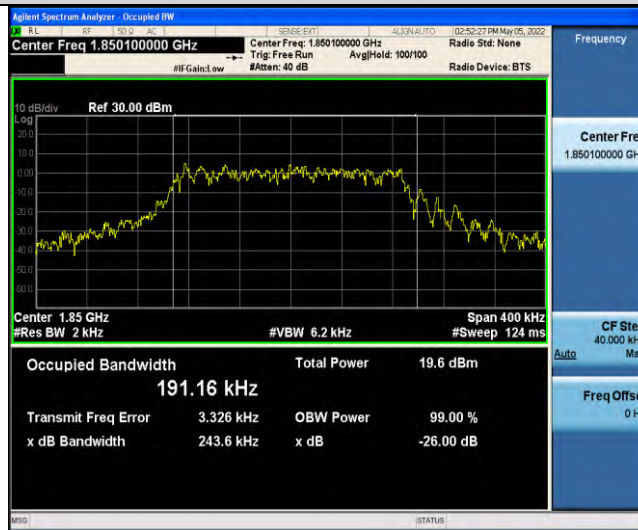

Band2-Stand-Alone-NaN-BPSK-18876-12@0-15kHz-0.2630-PASS

Band2-Stand-Alone-NaN-BPSK-19199-1@0-15kHz-0.0891-PASS

Band2-Stand-Alone-NaN-BPSK-19199-12@0-15kHz-0.2518-PASS

Band2-Stand-Alone-NaN-QPSK-18601-1@0-15kHz-0.0897-PASS