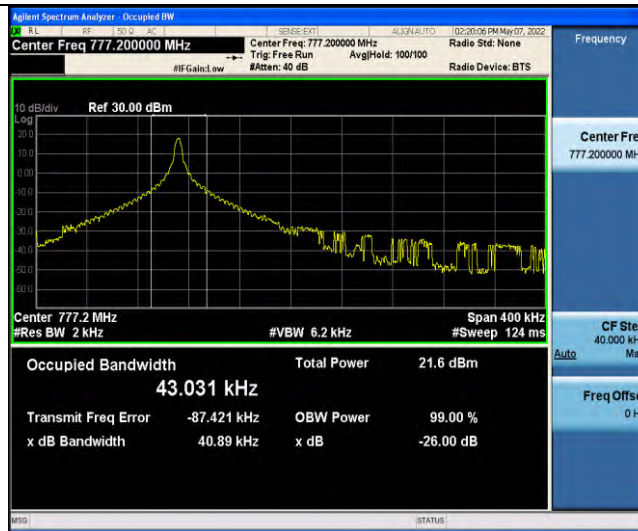

Band12-Stand-Alone-NaN-QPSK-23178-12@0-15kHz-0.2775-PASS

Band13-Stand-Alone-NaN-BPSK-23182-1@0-3.75kHz-0.0359-PASS

Band13-Stand-Alone-NaN-BPSK-23230-1@0-3.75kHz-0.0369-PASS

Band13-Stand-Alone-NaN-BPSK-23278-1@0-3.75kHz-0.0370-PASS