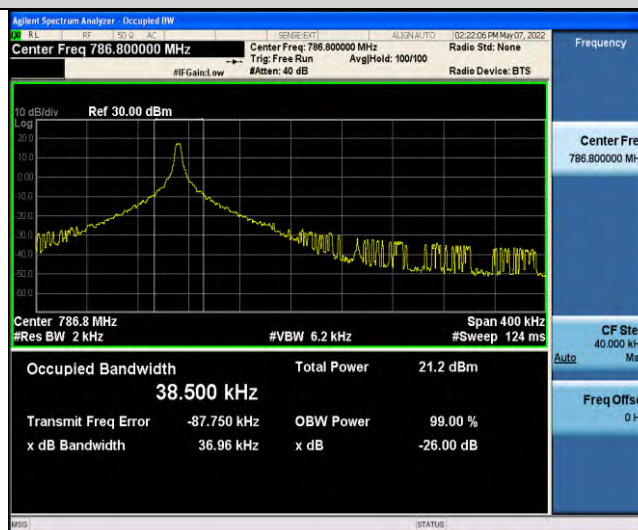

Band13-Stand-Alone-NaN-BPSK-23230-1@0-3.75kHz-0.0369-PASS

Band13-Stand-Alone-NaN-BPSK-23278-1@0-3.75kHz-0.0370-PASS