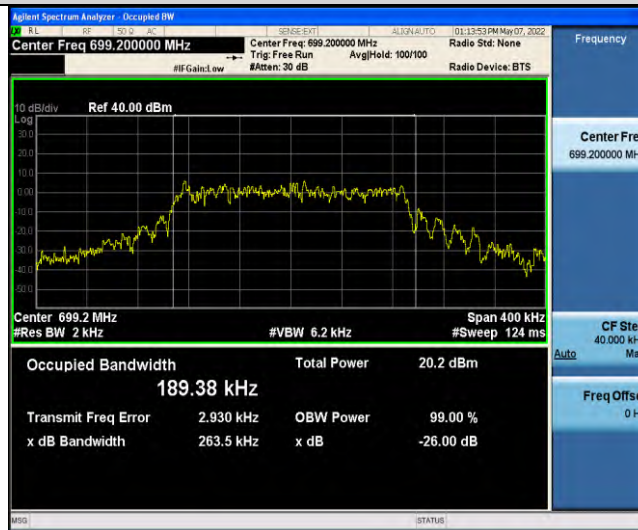

Band12-Stand-Alone-NaN-BPSK-23012-1@0-15kHz-0.0968-PASS

Band12-Stand-Alone-NaN-BPSK-23012-12@0-15kHz-0.2635-PASS