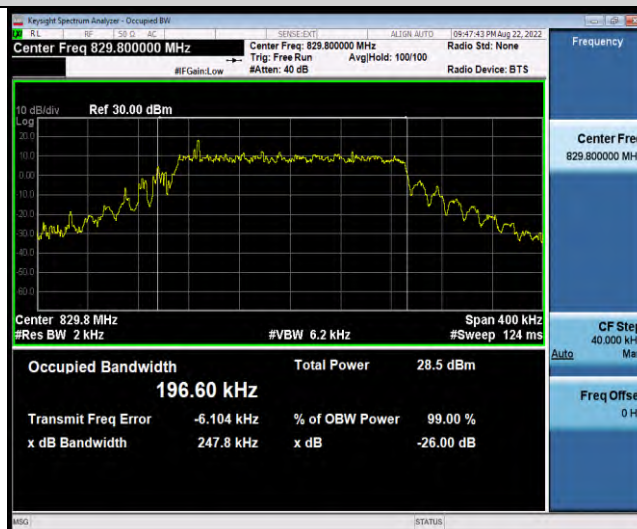

Band18-Stand-Alone-NaN-BPSK-23852-12@0-15kHz-0.2657-PASS

Band18-Stand-Alone-NaN-BPSK-23925-1@0-15kHz-0.0888-PASS

Band18-Stand-Alone-NaN-BPSK-23925-12@0-15kHz-0.2500-PASS

Band18-Stand-Alone-NaN-BPSK-23998-1@0-15kHz-0.1017-PASS