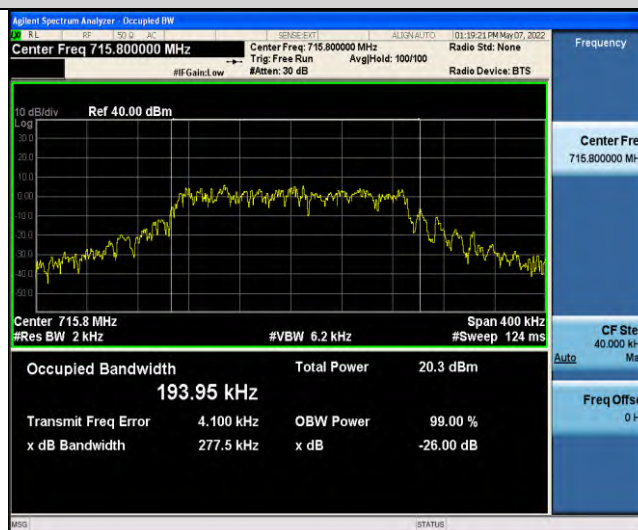

Band12-Stand-Alone-NaN-QPSK-23012-12@0-15kHz-0.2499-PASS

Band12-Stand-Alone-NaN-QPSK-23095-1@0-15kHz-0.0898-PASS

Band12-Stand-Alone-NaN-QPSK-23095-12@0-15kHz-0.2599-PASS

Band12-Stand-Alone-NaN-QPSK-23178-1@0-15kHz-0.1013-PASS