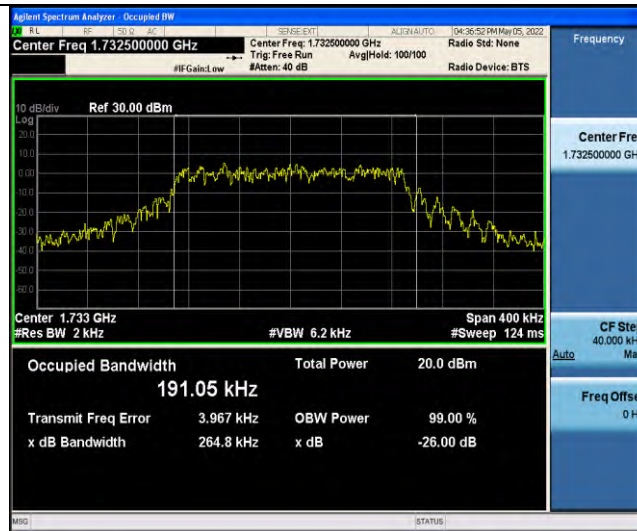

Band4-Stand-Alone-NaN-BPSK-20175-1@0-15kHz-0.1006-PASS

Band4-Stand-Alone-NaN-BPSK-20175-12@0-15kHz-0.2648-PASS