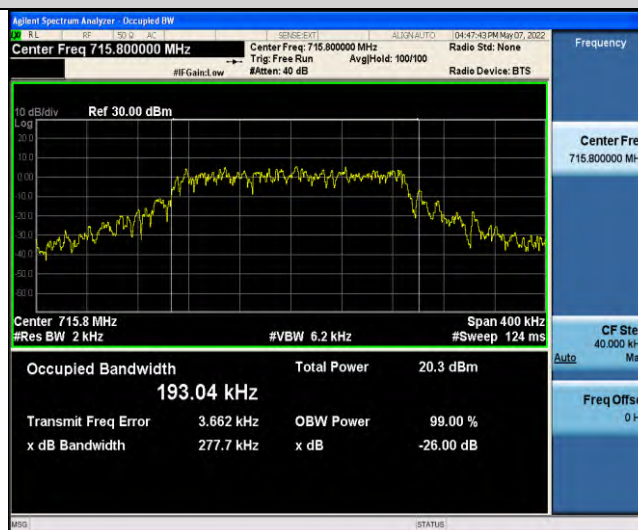

Band17-Stand-Alone-NaN-BPSK-23848-1@0-15kHz-0.0903-PASS

Band17-Stand-Alone-NaN-BPSK-23848-12@0-15kHz-0.2777-PASS