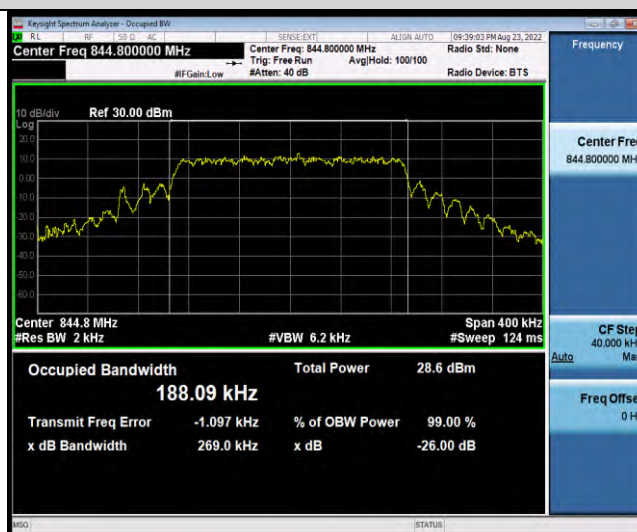

Band19-Stand-Alone-NaN-QPSK-24002-12 @0-15kHz-0.2351-PASS

Band19-Stand-Alone-NaN-QPSK-24075-1 @0-15kHz-0.0866-PASS

Band19-Stand-Alone-NaN-QPSK-24075-12@0-15kHz-0.2479-PASS

Band19-Stand-Alone-NaN-QPSK-24148-1@0-15kHz-0.1149-PASS