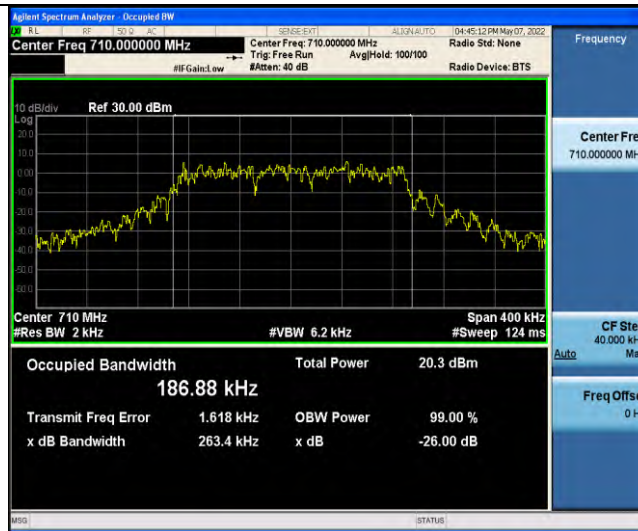

Band17-Stand-Alone-NaN-QPSK-23848-1 @0-3.75kHz-0.0357-PASS

Band17-Stand-Alone-NaN-BPSK-23732-1@0-15kHz-0.0897-PASS

Band17-Stand-Alone-NaN-BPSK-23732-12@0-15kHz-0.2659-PASS

Band17-Stand-Alone-NaN-BPSK-23790-1@0-15kHz-0.0926-PASS