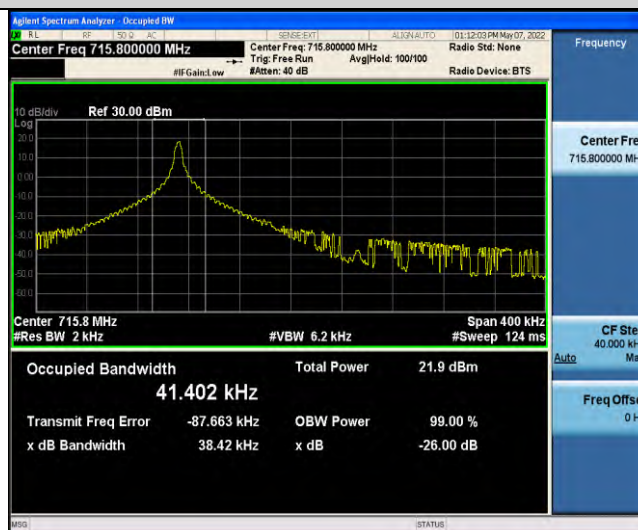

Band12-Stand-Alone-NaN-BPSK-23095-1@0-3.75kHz-0.0355-PASS

Band12-Stand-Alone-NaN-BPSK-23178-1@0-3.75kHz-0.0349-PASS

Band12-Stand-Alone-NaN-QPSK-23012-1@0-3.75kHz-0.0413-PASS

Band12-Stand-Alone-NaN-QPSK-23095-1@0-3.75kHz-0.0402-PASS