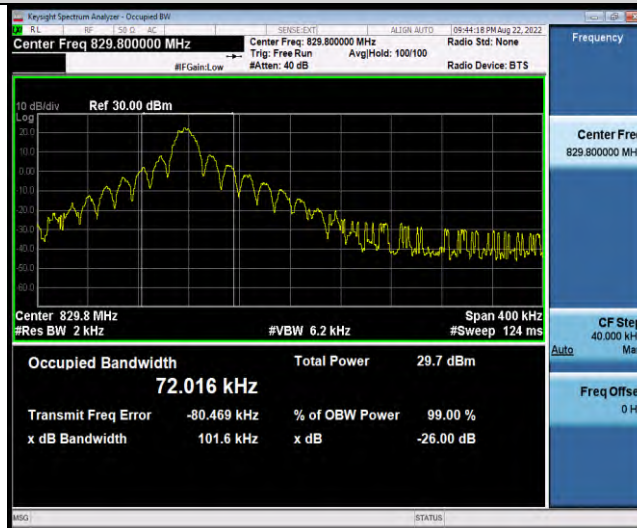

Band18-Stand-Alone-NaN-QPSK-23925-12@0-15kHz-0.2482-PASS

Band18-Stand-Alone-NaN-QPSK-23998-1@0-15kHz-0.1016-PASS