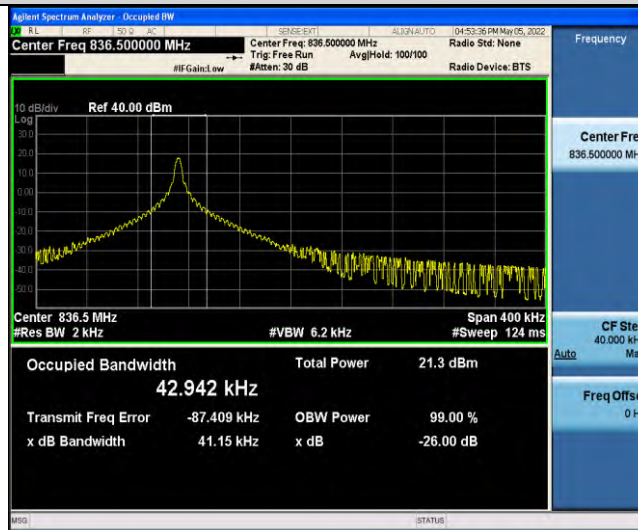

Band5-Stand-Alone-NaN-QPSK-20402-1 @ 0-3.75kHz-0.0405-PASS

Band5-Stand-Alone-NaN-QPSK-20525-1 @ 0-3.75kHz-0.0411-PASS