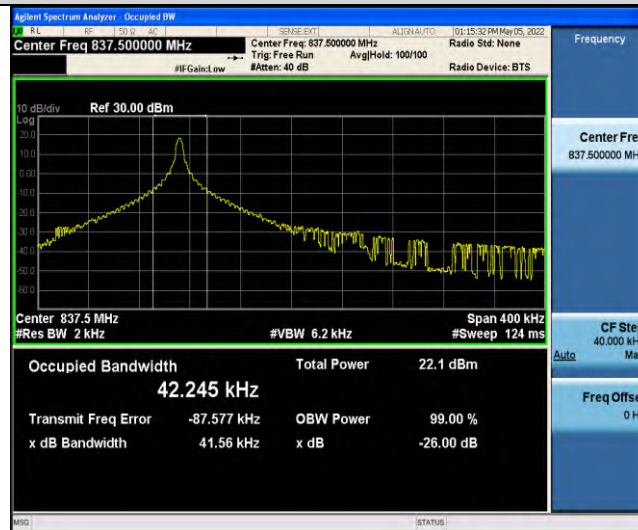

Band19-Stand-Alone-NaN-QPSK-24002-1 @0-3.75kHz-0.0414-PASS

Band19-Stand-Alone-NaN-QPSK-24075-1 @0-3.75kHz-0.0416-PASS