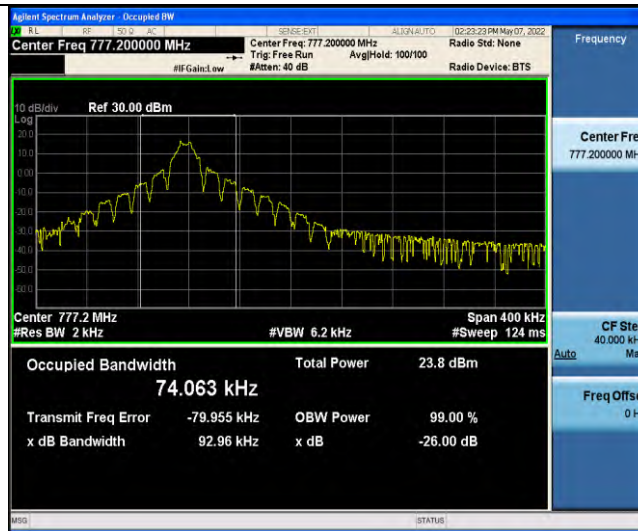

Band13-Stand-Alone-NaN-QPSK-23278-1@0-3.75kHz-0.0412-PASS

Band13-Stand-Alone-NaN-BPSK-23182-1@0-15kHz-0.0930-PASS