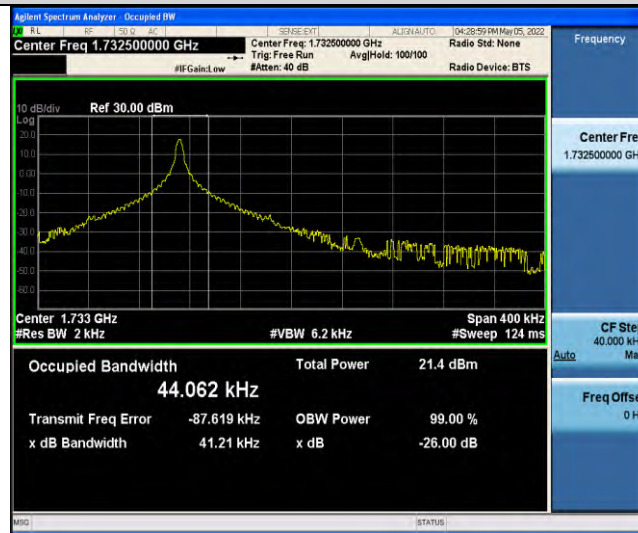

Band4-Stand-Alone-NaN-QPSK-19952-1 @ 0-3.75kHz-0.0415-PASS

Band4-Stand-Alone-NaN-QPSK-20175-1 @ 0-3.75kHz-0.0412-PASS