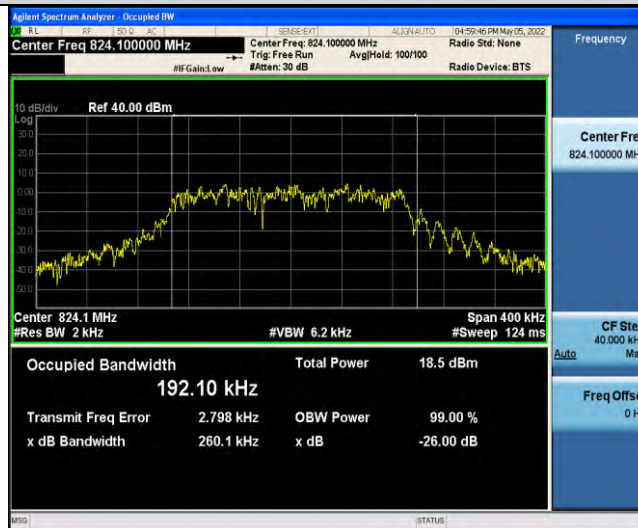

Band5-Stand-Alone-NaN-QPSK-20401-1@0-3.75kHz-0.0295-PASS

Band5-Stand-Alone-NaN-QPSK-20525-1@0-3.75kHz-0.0411-PASS

Band5-Stand-Alone-NaN-QPSK-20649-1@0-3.75kHz-0.0408-PASS

Band5-Stand-Alone-NaN-BPSK-20401-1@0-15kHz-0.0859-PASS