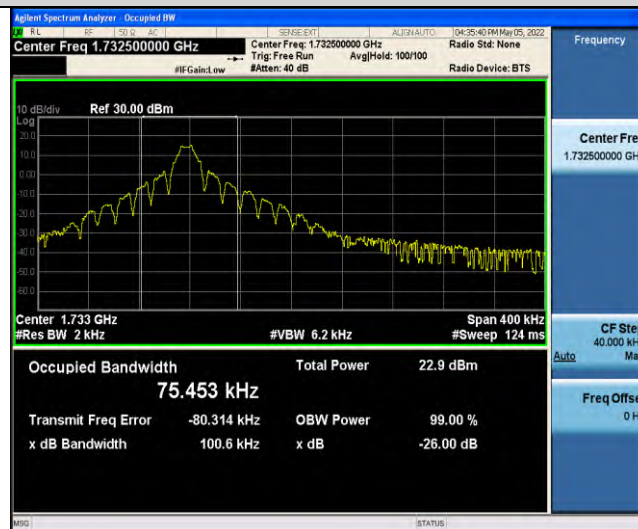

Band4-Stand-Alone-NaN-BPSK-19952-12@0-15kHz-0.2639-PASS

Band4-Stand-Alone-NaN-BPSK-20175-1@0-15kHz-0.1006-PASS