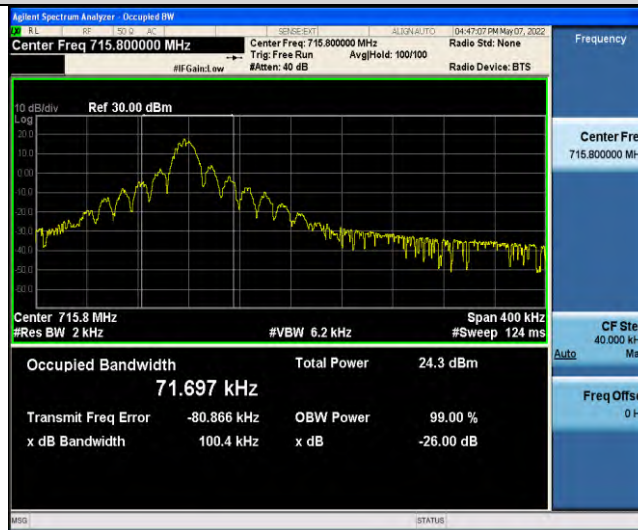

Band17-Stand-Alone-NaN-QPSK-23790-12@0-15kHz-0.2611-PASS

Band17-Stand-Alone-NaN-QPSK-23848-1@0-15kHz-0.1004-PASS