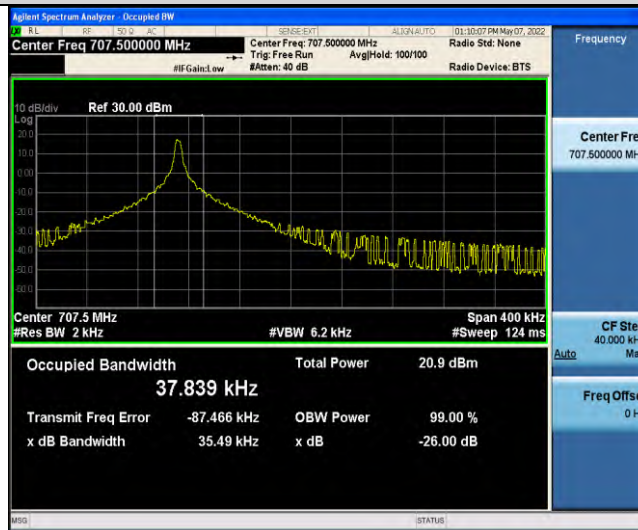

Band5-Stand-Alone-NaN-QPSK-20525-12@0-15kHz-0.2645-PASS

Band5-Stand-Alone-NaN-QPSK-20649-1@0-15kHz-0.0966-PASS

Band5-Stand-Alone-NaN-QPSK-20649-12@0-15kHz-0.2636-PASS

Band12-Stand-Alone-NaN-BPSK-23012-1@0-3.75kHz-0.0357-PASS