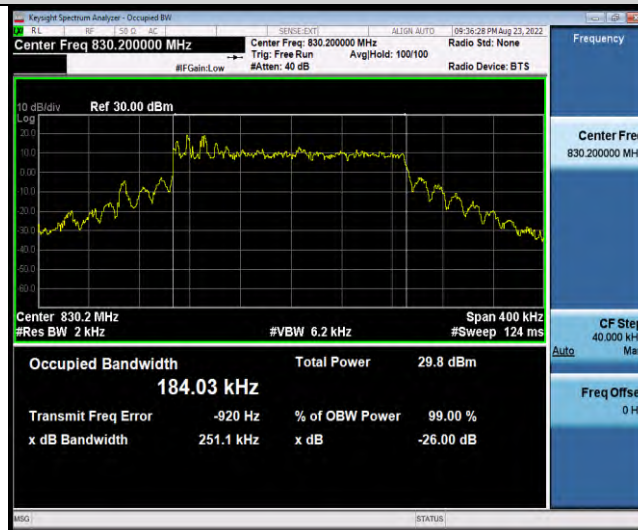

Band19-Stand-Alone-NaN-BPSK-24002-1@0-15kHz-0.0913-PASS

Band19-Stand-Alone-NaN-BPSK-24002-12@0-15kHz-0.2511-PASS