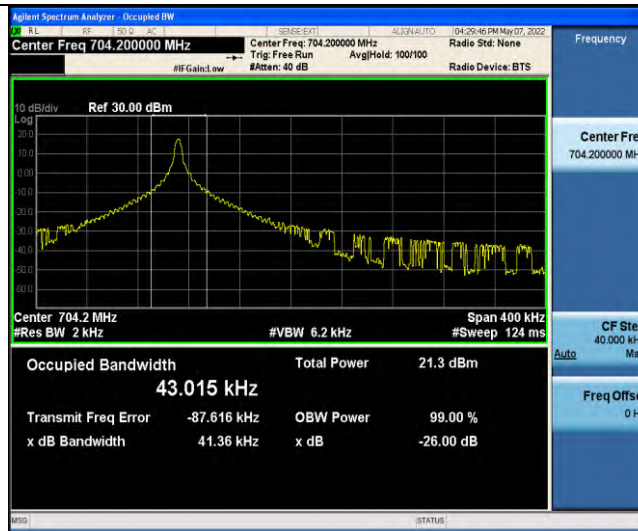

Band17-Stand-Alone-NaN-BPSK-23848-1 @0-3.75kHz-0.0361-PASS

Band17-Stand-Alone-NaN-QPSK-23732-1 @0-3.75kHz-0.0414-PASS