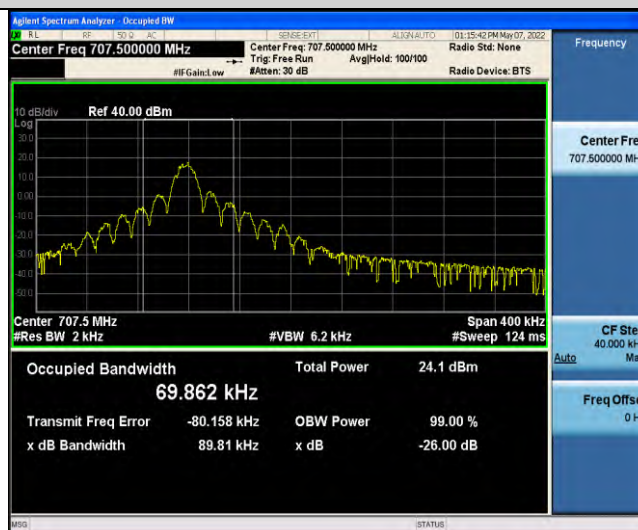

Band12-Stand-Alone-NaN-QPSK-23012-12@0-15kHz-0.2499-PASS

Band12-Stand-Alone-NaN-QPSK-23095-1@0-15kHz-0.0898-PASS