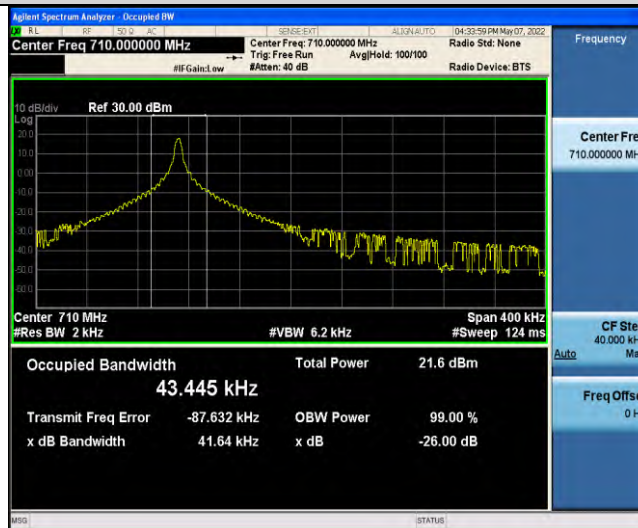

Band17-Stand-Alone-NaN-QPSK-23732-1 @0-3.75kHz-0.0414-PASS

Band17-Stand-Alone-NaN-QPSK-23790-1 @0-3.75kHz-0.0416-PASS