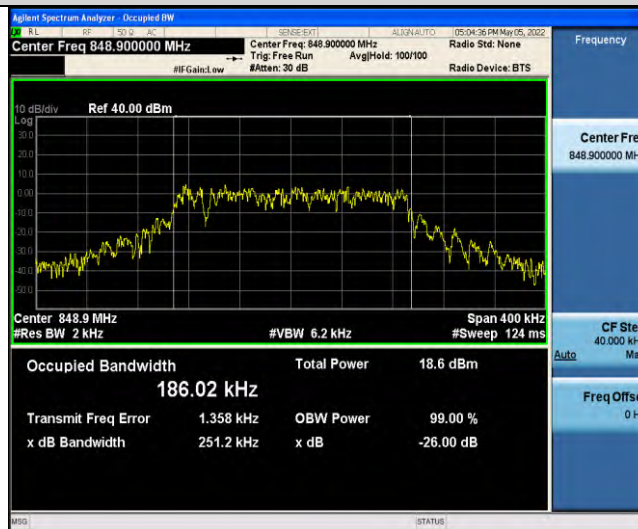

Band5-Stand-Alone-NaN-BPSK-20401-12@0-15kHz-0.2601-PASS

Band5-Stand-Alone-NaN-BPSK-20525-1@0-15kHz-0.0959-PASS

Band5-Stand-Alone-NaN-BPSK-20525-12@0-15kHz-0.2647-PASS

Band5-Stand-Alone-NaN-BPSK-20649-1@0-15kHz-0.0975-PASS