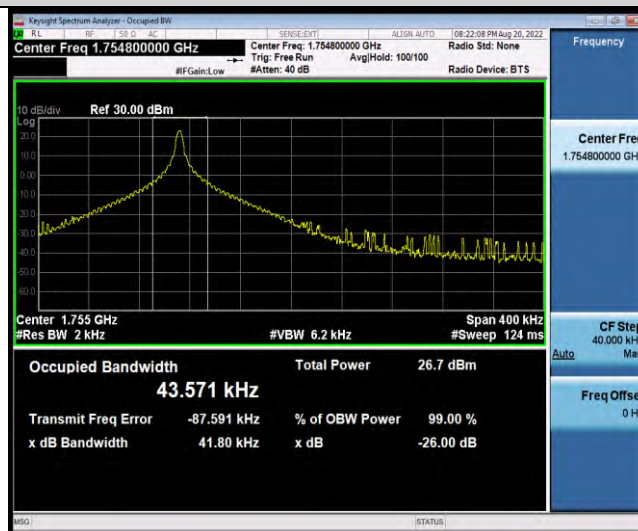

Band4-Stand-Alone-NaN-QPSK-20175-1 @ 0-3.75kHz-0.0412-PASS

Band4-Stand-Alone-NaN-QPSK-20398-1 @ 0-3.75kHz-0.0418-PASS