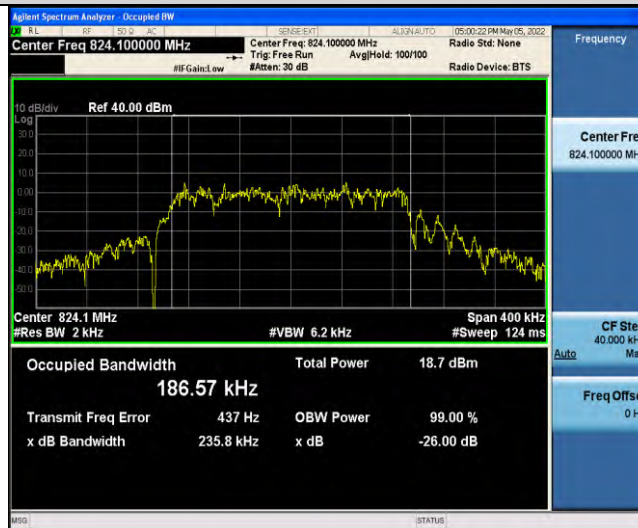

Band5-Stand-Alone-NaN-QPSK-20401-1@0-15kHz-0.0865-PASS

Band5-Stand-Alone-NaN-QPSK-20401-12@0-15kHz-0.2358-PASS