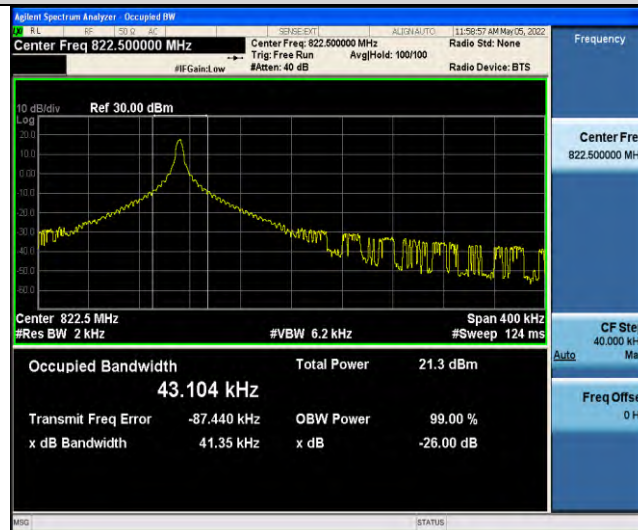

Band18-Stand-Alone-NaN-QPSK-23852-1 @0-3.75kHz-0.0406-PASS

Band18-Stand-Alone-NaN-QPSK-23925-1 @0-3.75kHz-0.0413-PASS