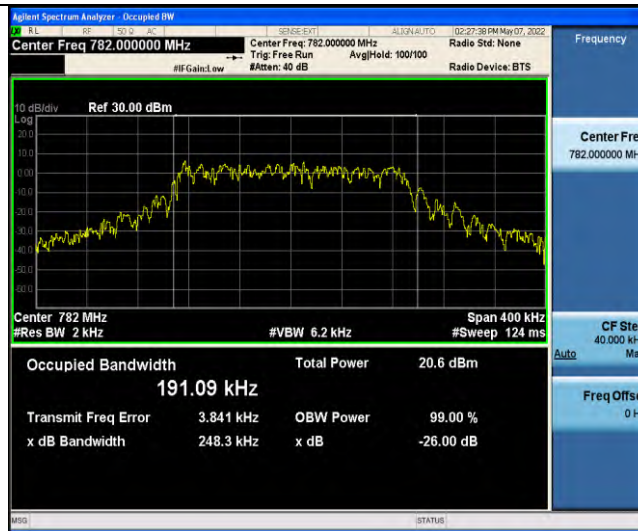

Band13-Stand-Alone-NaN-BPSK-23278-12@0-15kHz-0.2545-PASS

Band13-Stand-Alone-NaN-QPSK-23182-1@0-15kHz-0.1020-PASS

Band13-Stand-Alone-NaN-QPSK-23182-12@0-15kHz-0.2763-PASS

Band13-Stand-Alone-NaN-QPSK-23230-1@0-15kHz-0.1028-PASS