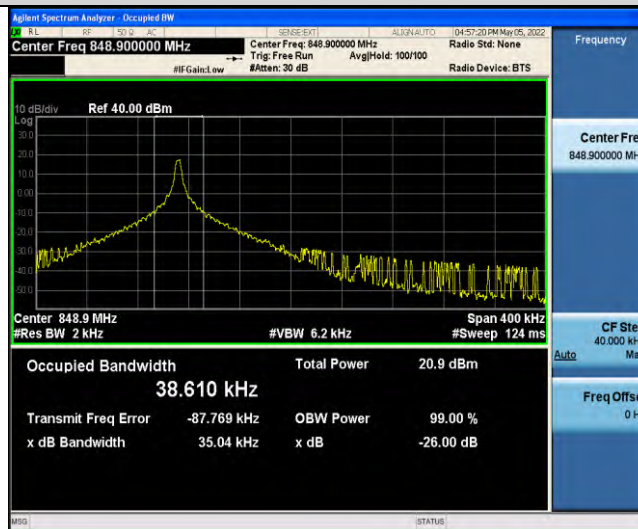

Band5-Stand-Alone-NaN-BPSK-20525-1@0-3.75kHz-0.0353-PASS

Band5-Stand-Alone-NaN-BPSK-20649-1@0-3.75kHz-0.0350-PASS