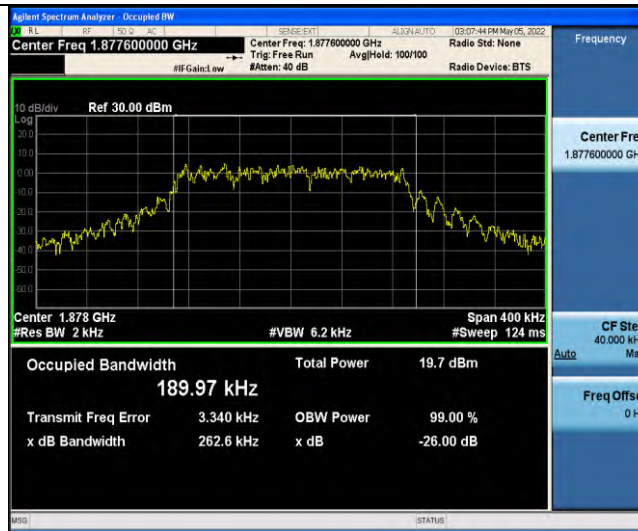

Band2-Stand-Alone-NaN-QPSK-18876-1@0-15kHz-0.0889-PASS

Band2-Stand-Alone-NaN-QPSK-18876-12@0-15kHz-0.2626-PASS