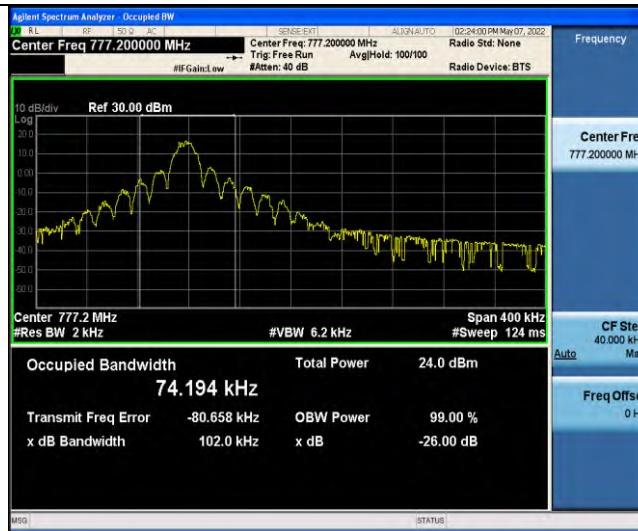

Band13-Stand-Alone-NaN-BPSK-23278-12@0-15kHz-0.2545-PASS

Band13-Stand-Alone-NaN-QPSK-23182-1@0-15kHz-0.1020-PASS