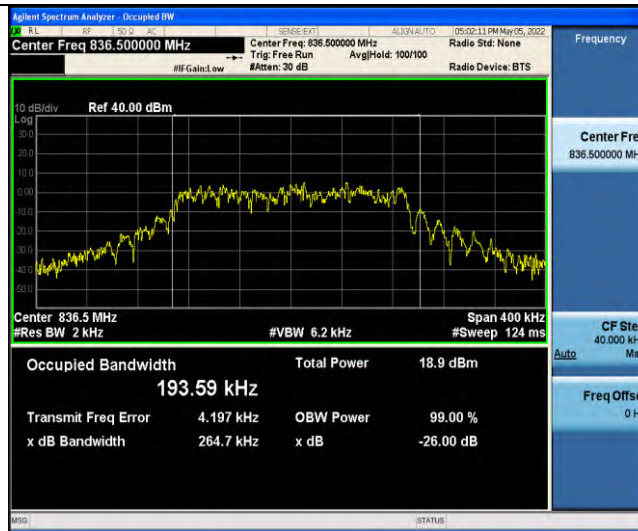

Band5-Stand-Alone-NaN-QPSK-20648-1 @ 0-3.75kHz-0.0377-PASS

Band5-Stand-Alone-NaN-BPSK-20402-1@0-15kHz-0.1014-PASS

Band5-Stand-Alone-NaN-BPSK-20402-12@0-15kHz-0.2538-PASS

Band5-Stand-Alone-NaN-BPSK-20525-1@0-15kHz-0.0959-PASS