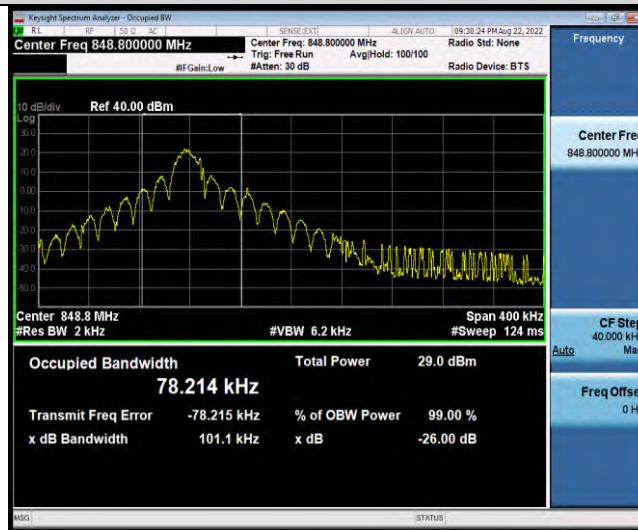

Band5-Stand-Alone-NaN-QPSK-20525-12@0-15kHz-0.2645-PASS

Band5-Stand-Alone-NaN-QPSK-20648-1@0-15kHz-0.1011-PASS