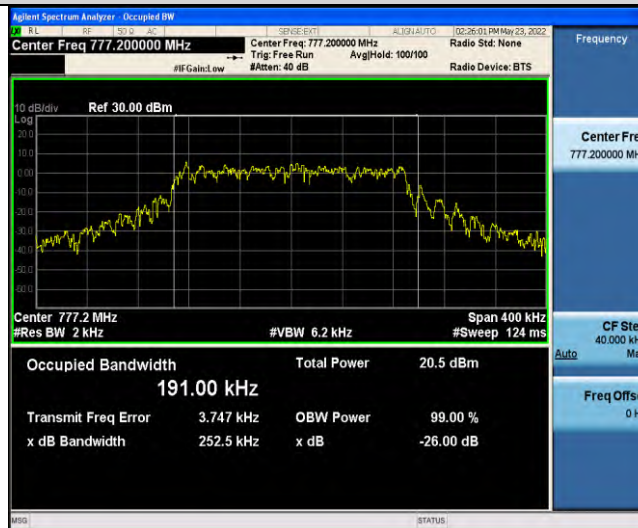

Band13-Stand-Alone-NaN-QPSK-23182-1@0-3.75kHz-0.0409-PASS

Band13-Stand-Alone-NaN-QPSK-23230-1@0-3.75kHz-0.0408-PASS

Band13-Stand-Alone-NaN-QPSK-23278-1@0-3.75kHz-0.0412-PASS

Band13-Stand-Alone-NaN-BPSK-23182-1@0-15kHz-0.0930-PASS