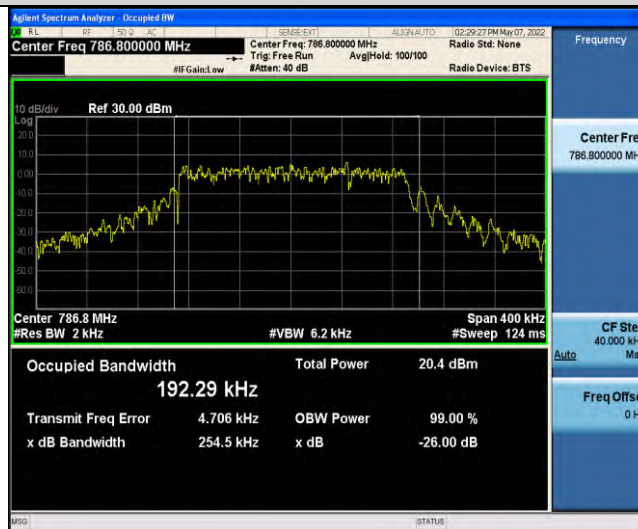

Band13-Stand-Alone-NaN-BPSK-23182-12@0-15kHz-0.2525-PASS

Band13-Stand-Alone-NaN-BPSK-23230-1@0-15kHz-0.0862-PASS

Band13-Stand-Alone-NaN-BPSK-23230-12@0-15kHz-0.2522-PASS

Band13-Stand-Alone-NaN-BPSK-23278-1@0-15kHz-0.0892-PASS