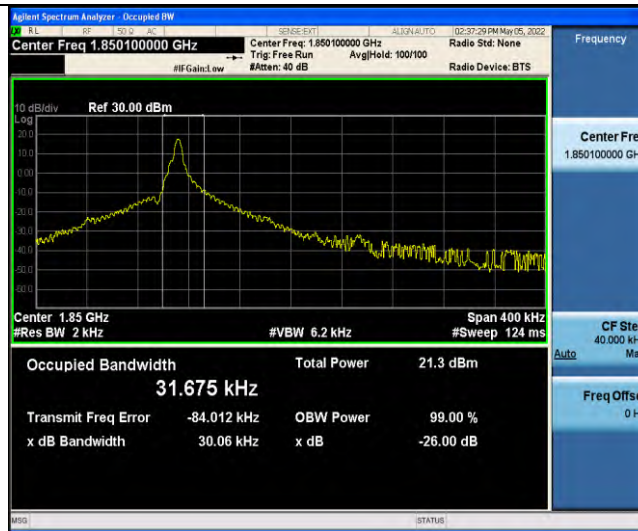

Band2-Stand-Alone-NaN-BPSK-19199-1@0-3.75kHz-0.0357-PASS

Band2-Stand-Alone-NaN-QPSK-18601-1@0-3.75kHz-0.0301-PASS