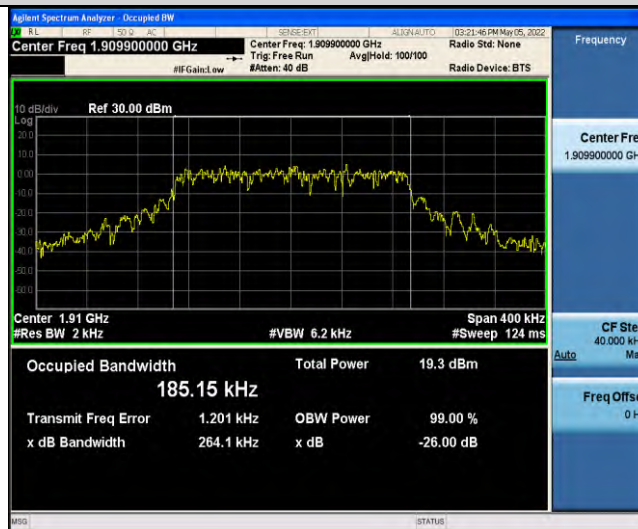

Band2-Stand-Alone-NaN-QPSK-18601-12@0-15kHz-0.2436-PASS

Band2-Stand-Alone-NaN-QPSK-18876-1@0-15kHz-0.0889-PASS

Band2-Stand-Alone-NaN-QPSK-18876-12@0-15kHz-0.2626-PASS

Band2-Stand-Alone-NaN-QPSK-19199-1@0-15kHz-0.0898-PASS