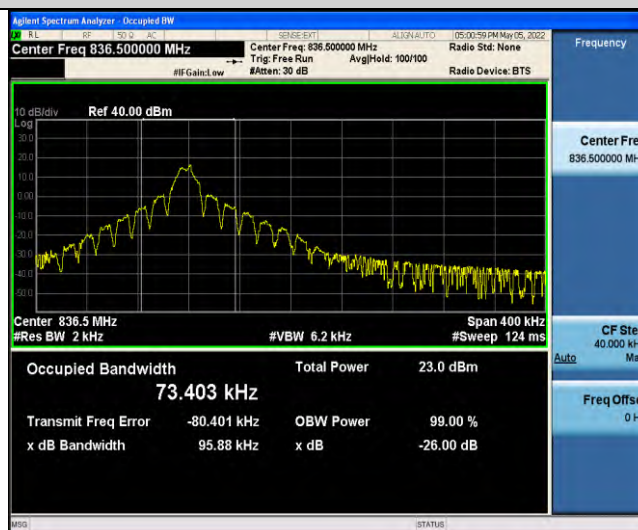

Band5-Stand-Alone-NaN-BPSK-20402-12@0-15kHz-0.2538-PASS

Band5-Stand-Alone-NaN-BPSK-20525-1@0-15kHz-0.0959-PASS