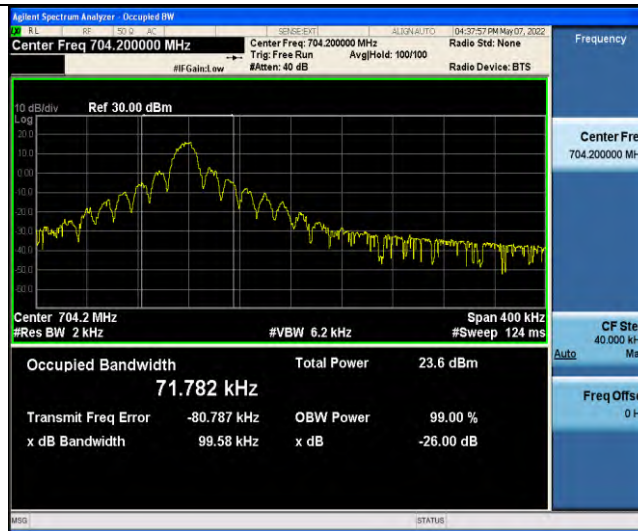

Band17-Stand-Alone-NaN-BPSK-23848-12@0-15kHz-0.2777-PASS

Band17-Stand-Alone-NaN-QPSK-23732-1@0-15kHz-0.0996-PASS