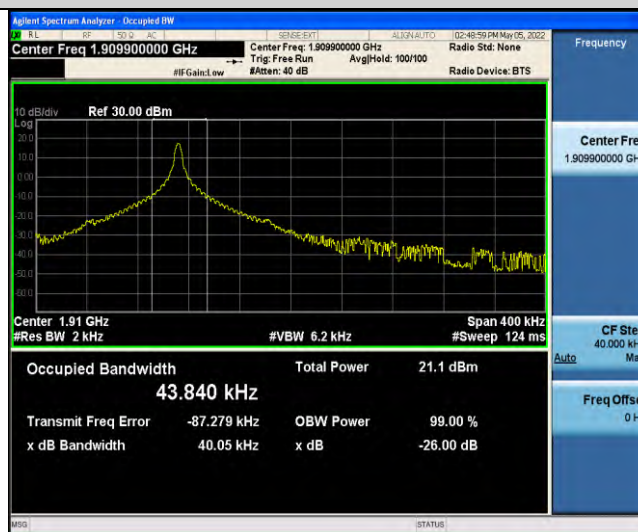

Band2-Stand-Alone-NaN-BPSK-18876-1@0-3.75kHz-0.0374-PASS

Band2-Stand-Alone-NaN-BPSK-19199-1@0-3.75kHz-0.0357-PASS

Band2-Stand-Alone-NaN-QPSK-18601-1@0-3.75kHz-0.0301-PASS

Band2-Stand-Alone-NaN-QPSK-18876-1@0-3.75kHz-0.0414-PASS