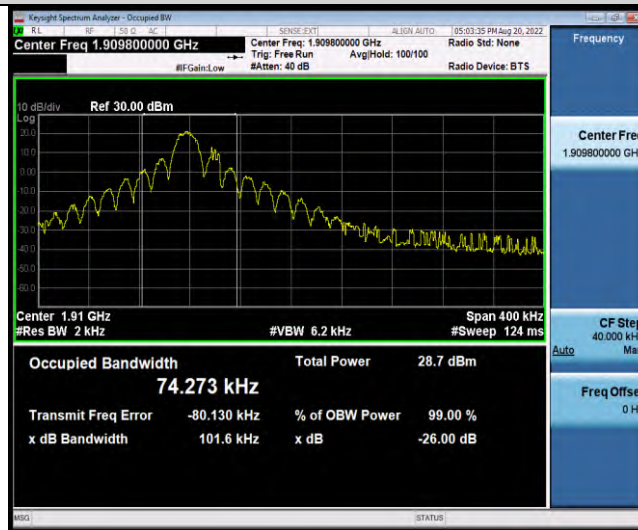

Band2-Stand-Alone-NaN-QPSK-18876-12@0-15kHz-0.2626-PASS

Band2-Stand-Alone-NaN-QPSK-19198-1@0-15kHz-0.1016-PASS

Band2-Stand-Alone-NaN-QPSK-19198-12@0-15kHz-0.2649-PASS

Band2-Stand-Alone-NaN-BPSK-18601-1@0-3.75kHz-0.0302-PASS