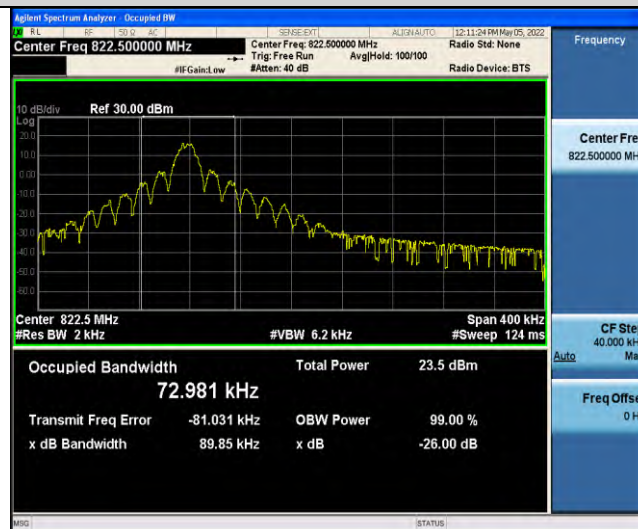

Band18-Stand-Alone-NaN-QPSK-23852-12 @0-15kHz-0.2673-PASS

Band18-Stand-Alone-NaN-QPSK-23925-1 @0-15kHz-0.0898-PASS