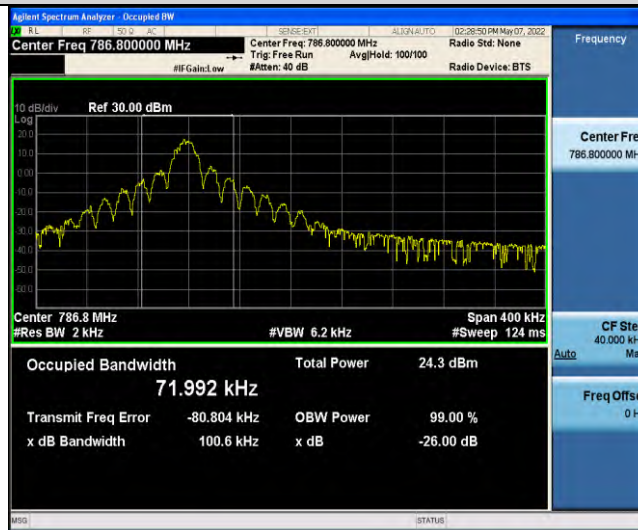

Band13-Stand-Alone-NaN-QPSK-23230-12@0-15kHz-0.2483-PASS

Band13-Stand-Alone-NaN-QPSK-23278-1@0-15kHz-0.1006-PASS