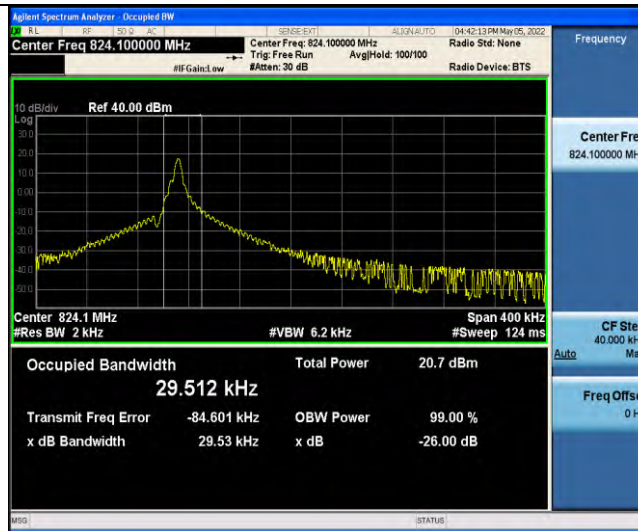

Band5-Stand-Alone-NaN-QPSK-20648-12@0-15kHz-0.2208-PASS

Band5-Stand-Alone-NaN-BPSK-20401-1@0-3.75kHz-0.0267-PASS

Band5-Stand-Alone-NaN-BPSK-20525-1@0-3.75kHz-0.0353-PASS

Band5-Stand-Alone-NaN-BPSK-20649-1@0-3.75kHz-0.0350-PASS