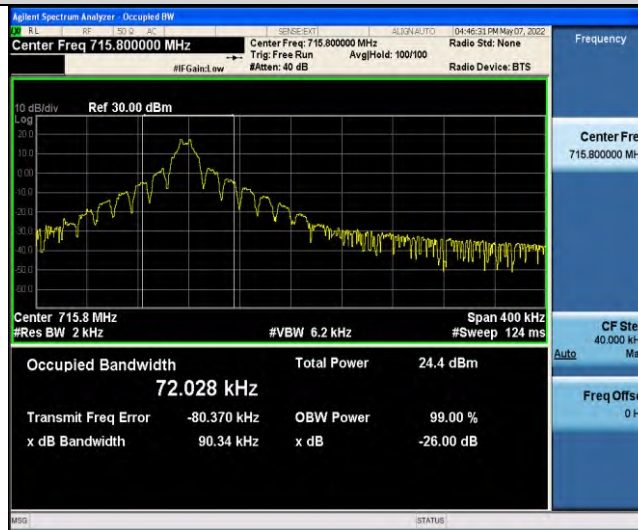

Band17-Stand-Alone-NaN-BPSK-23790-12@0-15kHz-0.2634-PASS

Band17-Stand-Alone-NaN-BPSK-23848-1@0-15kHz-0.0903-PASS