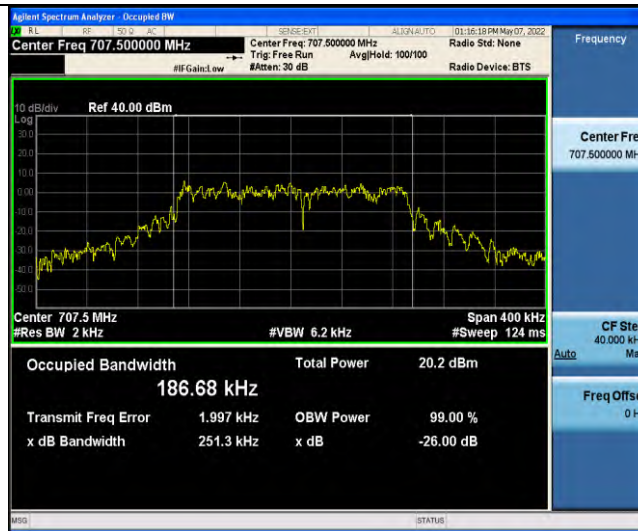

Band12-Stand-Alone-NaN-QPSK-23178-1@0-3.75kHz-0.0384-PASS

Band12-Stand-Alone-NaN-BPSK-23012-1@0-15kHz-0.0968-PASS

Band12-Stand-Alone-NaN-BPSK-23012-12@0-15kHz-0.2635-PASS

Band12-Stand-Alone-NaN-BPSK-23095-1@0-15kHz-0.0901-PASS