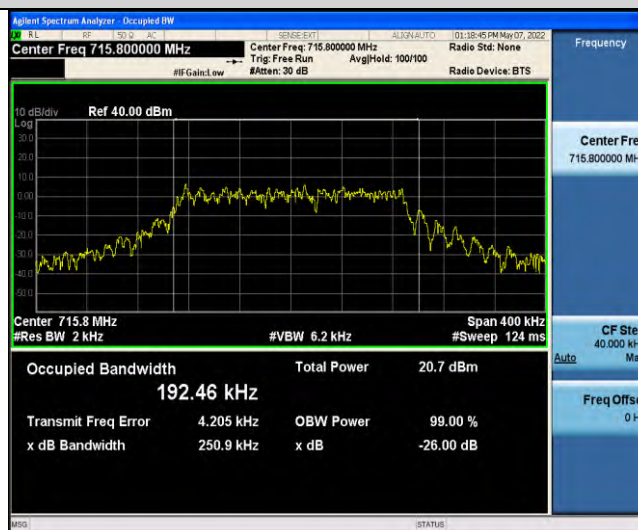

Band12-Stand-Alone-NaN-BPSK-23178-1@0-15kHz-0.0923-PASS

Band12-Stand-Alone-NaN-BPSK-23178-12@0-15kHz-0.2509-PASS