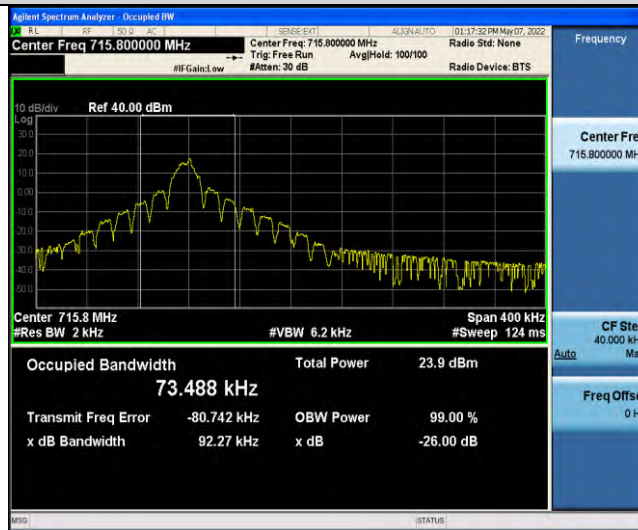

Band12-Stand-Alone-NaN-BPSK-23095-12@0-15kHz-0.2513-PASS

Band12-Stand-Alone-NaN-BPSK-23178-1@0-15kHz-0.0923-PASS