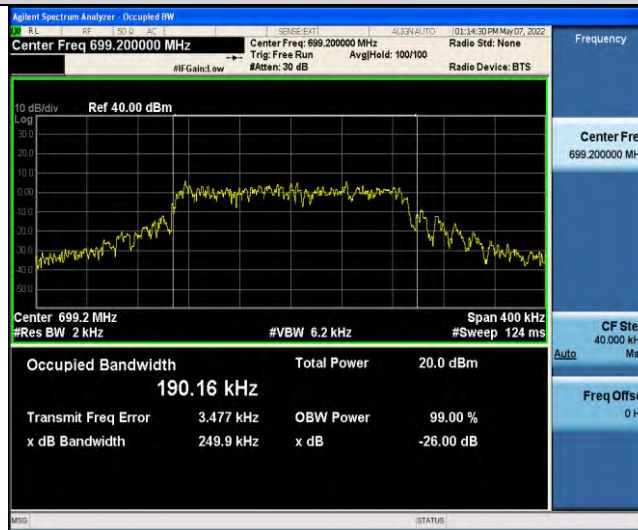

Band12-Stand-Alone-NaN-BPSK-23095-12@0-15kHz-0.2513-PASS

Band12-Stand-Alone-NaN-BPSK-23178-1@0-15kHz-0.0923-PASS

Band12-Stand-Alone-NaN-BPSK-23178-12@0-15kHz-0.2509-PASS

Band12-Stand-Alone-NaN-QPSK-23012-1@0-15kHz-0.0998-PASS