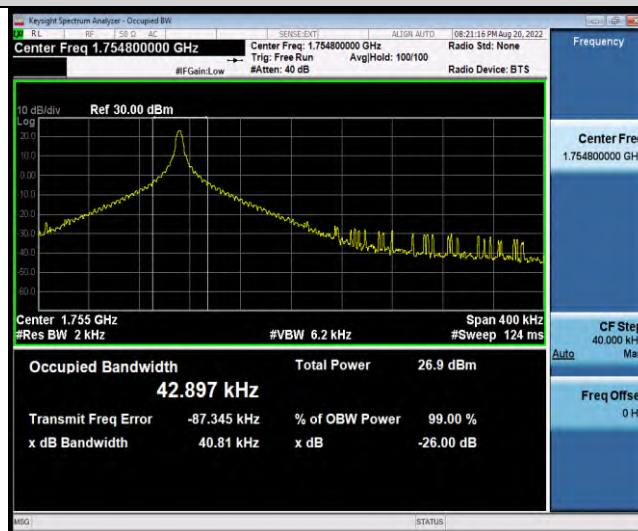

Band4-Stand-Alone-NaN-BPSK-20175-1 @ 0-3.75kHz-0.0362-PASS

Band4-Stand-Alone-NaN-BPSK-20398-1 @ 0-3.75kHz-0.0408-PASS