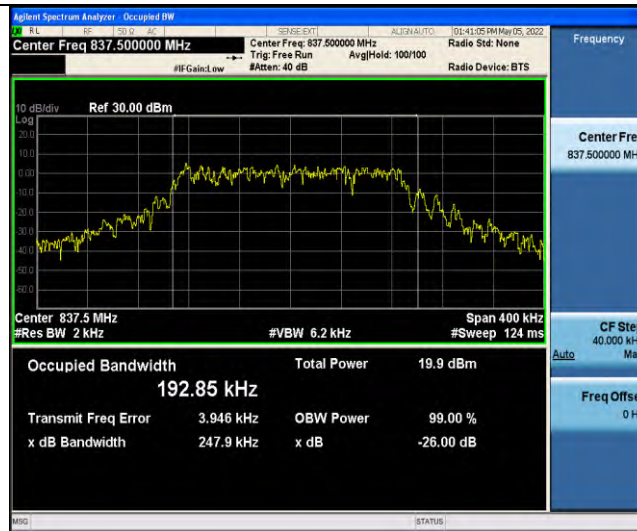

Band19-Stand-Alone-NaN-QPSK-24075-1 @0-15kHz-0.0866-PASS

Band19-Stand-Alone-NaN-QPSK-24075-12@0-15kHz-0.2479-PASS