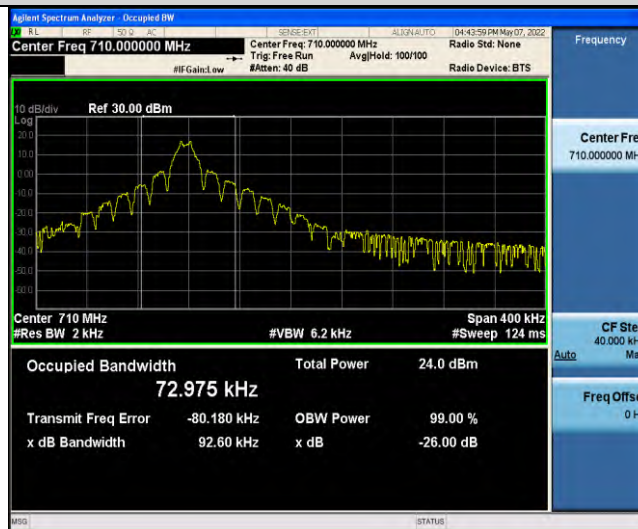

Band17-Stand-Alone-NaN-BPSK-23732-12@0-15kHz-0.2659-PASS

Band17-Stand-Alone-NaN-BPSK-23790-1@0-15kHz-0.0926-PASS