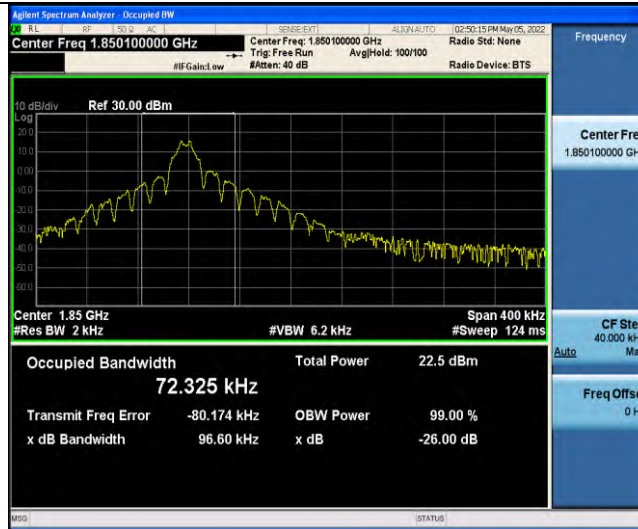

Band2-Stand-Alone-NaN-QPSK-19199-1@0-3.75kHz-0.0401-PASS

Band2-Stand-Alone-NaN-BPSK-18601-1@0-15kHz-0.0966-PASS