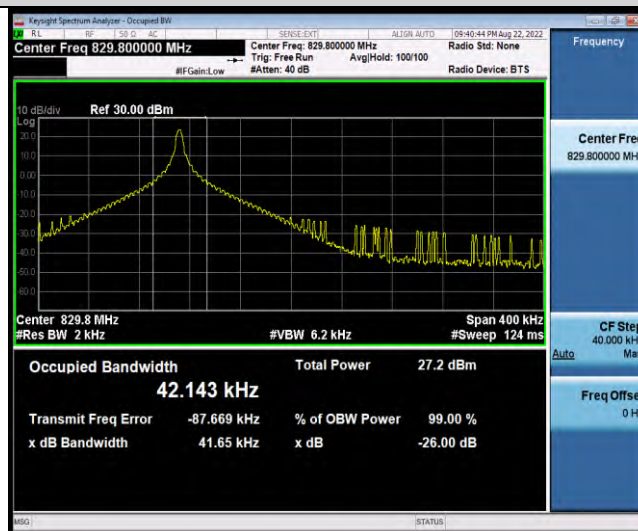

Band18-Stand-Alone-NaN-QPSK-23925-1 @0-3.75kHz-0.0413-PASS

Band18-Stand-Alone-NaN-QPSK-23998-1 @0-3.75kHz-0.0416-PASS