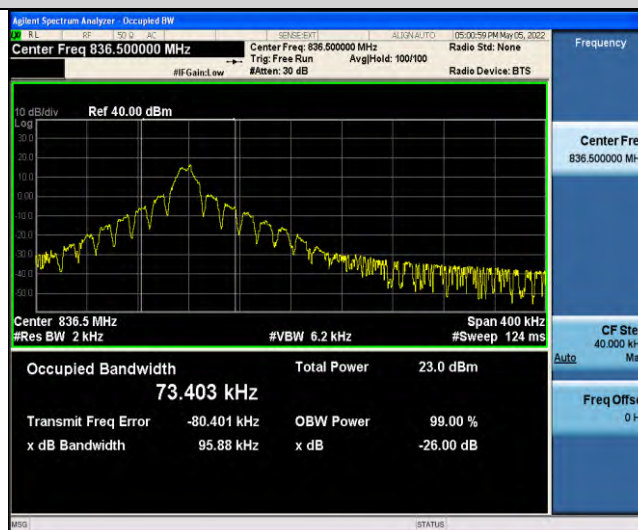

Band5-Stand-Alone-NaN-BPSK-20401-12@0-15kHz-0.2601-PASS

Band5-Stand-Alone-NaN-BPSK-20525-1@0-15kHz-0.0959-PASS