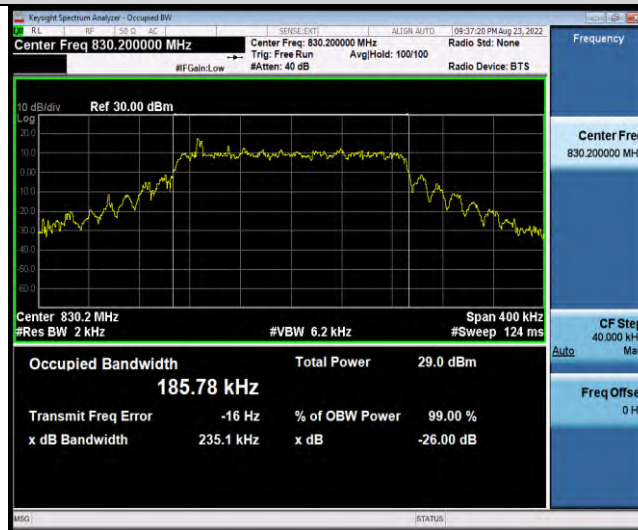

Band19-Stand-Alone-NaN-BPSK-24075-12@0-15kHz-0.2665-PASS

Band19-Stand-Alone-NaN-BPSK-24148-1@0-15kHz-0.0905-PASS

Band19-Stand-Alone-NaN-BPSK-24148-12@0-15kHz-0.2826-PASS

Band19-Stand-Alone-NaN-QPSK-24002-1 @0-15kHz-0.0973-PASS