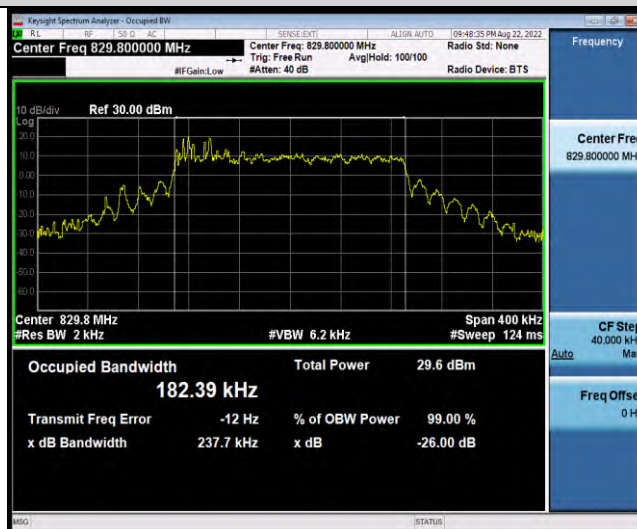

Band18-Stand-Alone-NaN-QPSK-23998-1@0-15kHz-0.1016-PASS

Band18-Stand-Alone-NaN-QPSK-23998-12@0-15kHz-0.2377-PASS