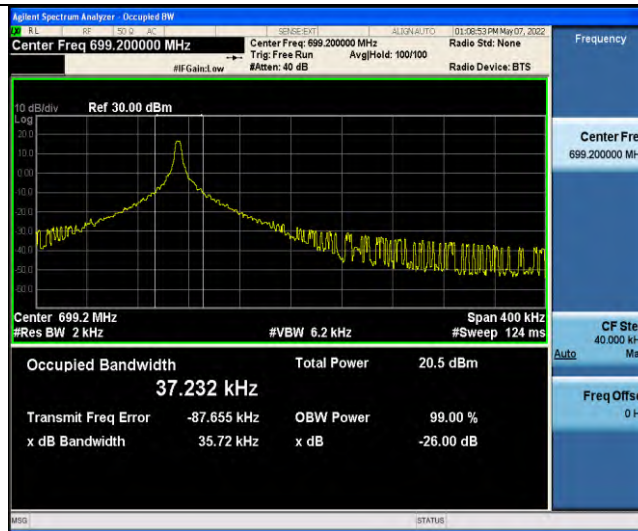

Band5-Stand-Alone-NaN-QPSK-20649-12@0-15kHz-0.2636-PASS

Band12-Stand-Alone-NaN-BPSK-23012-1@0-3.75kHz-0.0357-PASS