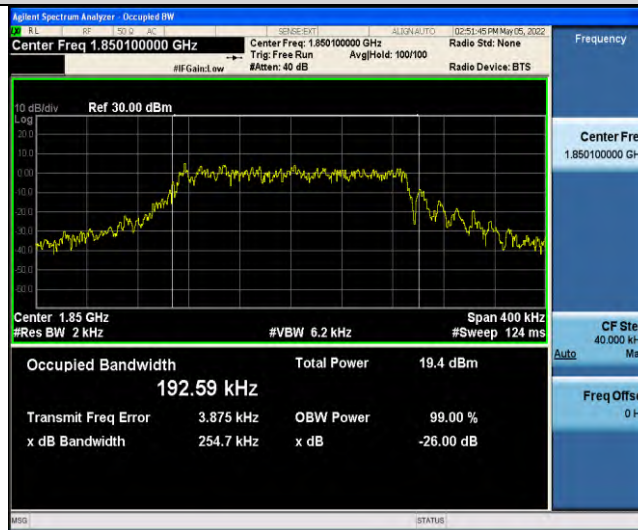

Band2-Stand-Alone-NaN-BPSK-18601-1@0-15kHz-0.0966-PASS

Band2-Stand-Alone-NaN-BPSK-18601-12@0-15kHz-0.2547-PASS