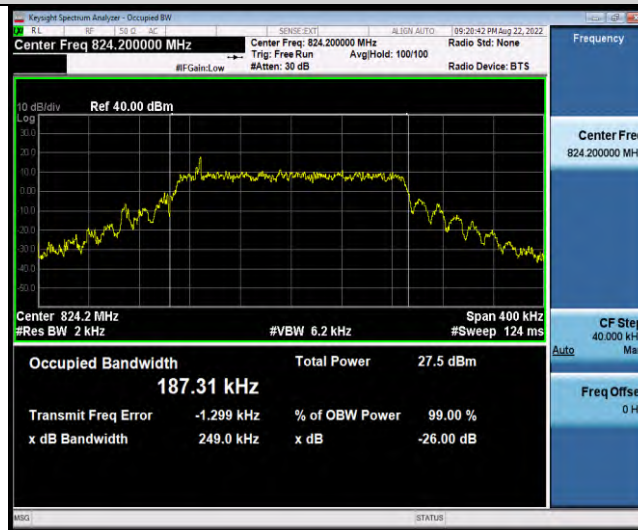

Band5-Stand-Alone-NaN-BPSK-20525-12@0-15kHz-0.2647-PASS

Band5-Stand-Alone-NaN-BPSK-20648-1@0-15kHz-0.1013-PASS

Band5-Stand-Alone-NaN-BPSK-20648-12@0-15kHz-0.2231-PASS

Band5-Stand-Alone-NaN-QPSK-20402-1@0-15kHz-0.1016-PASS