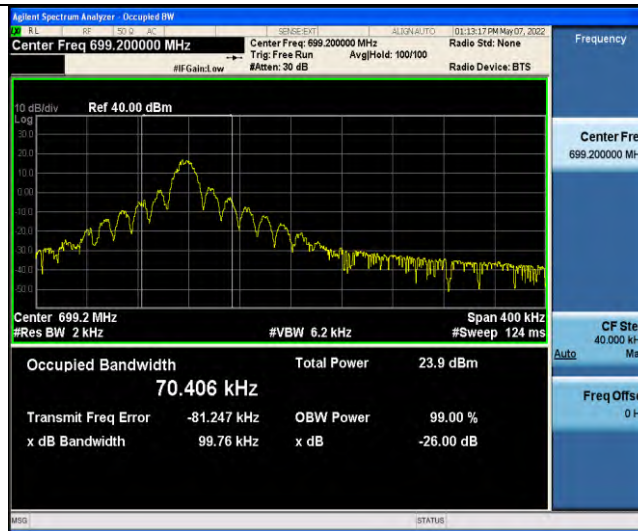

Band12-Stand-Alone-NaN-BPSK-23178-12@0-15kHz-0.2509-PASS

Band12-Stand-Alone-NaN-QPSK-23012-1@0-15kHz-0.0998-PASS