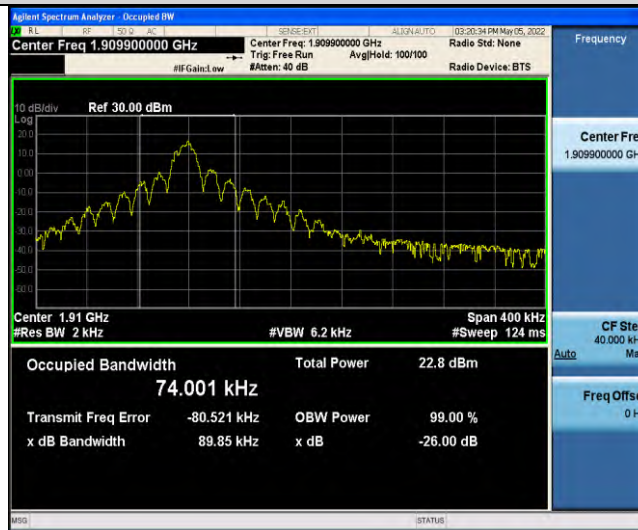

Band2-Stand-Alone-NaN-QPSK-18876-12@0-15kHz-0.2626-PASS

Band2-Stand-Alone-NaN-QPSK-19199-1@0-15kHz-0.0898-PASS