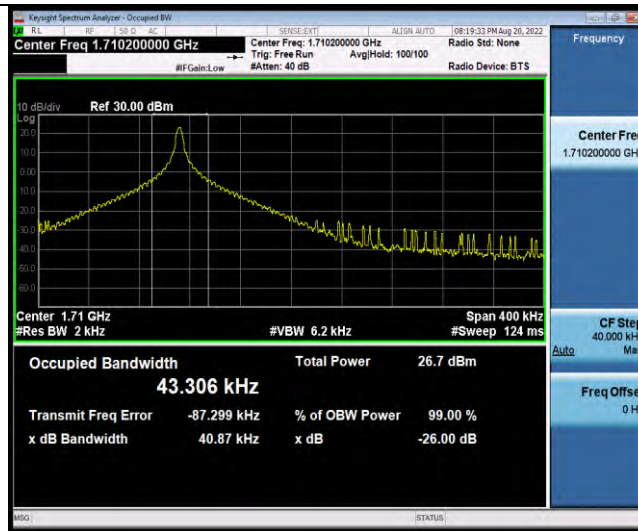

Band2-Stand-Alone-NaN-QPSK-19199-12@0-15kHz-0.2641-PASS

Band4-Stand-Alone-NaN-BPSK-19952-1 @ 0-3.75kHz-0.0409-PASS