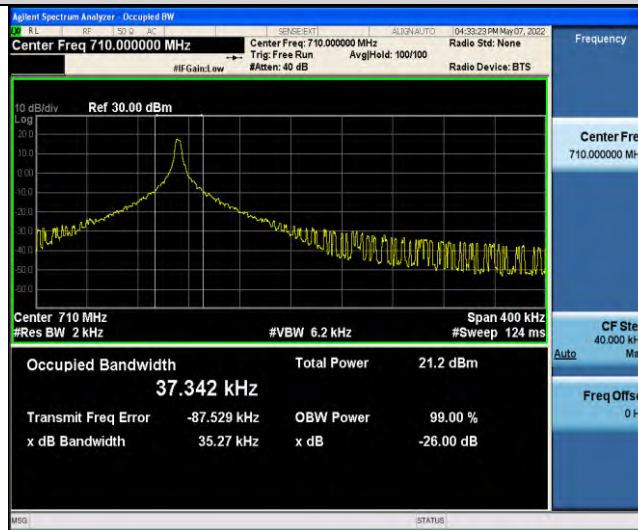

Band13-Stand-Alone-NaN-QPSK-23230-12@0-15kHz-0.2483-PASS

Band13-Stand-Alone-NaN-QPSK-23278-1@0-15kHz-0.1006-PASS

Band13-Stand-Alone-NaN-QPSK-23278-12@0-15kHz-0.2524-PASS

Band17-Stand-Alone-NaN-BPSK-23732-1 @0-3.75kHz-0.0351-PASS