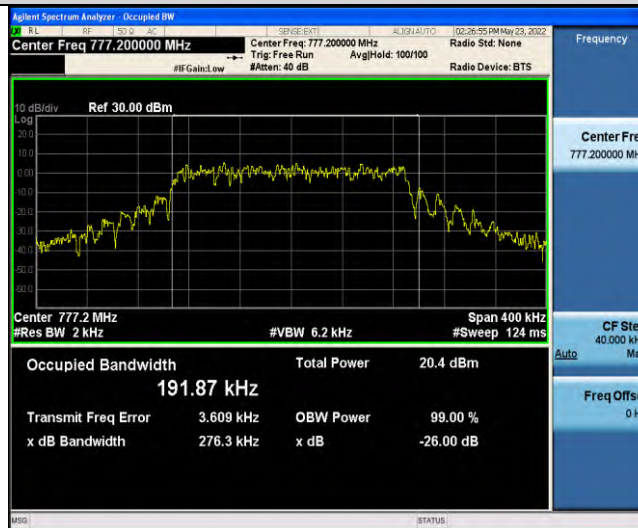

Band13-Stand-Alone-NaN-QPSK-23182-1@0-15kHz-0.1020-PASS

Band13-Stand-Alone-NaN-QPSK-23182-12@0-15kHz-0.2763-PASS