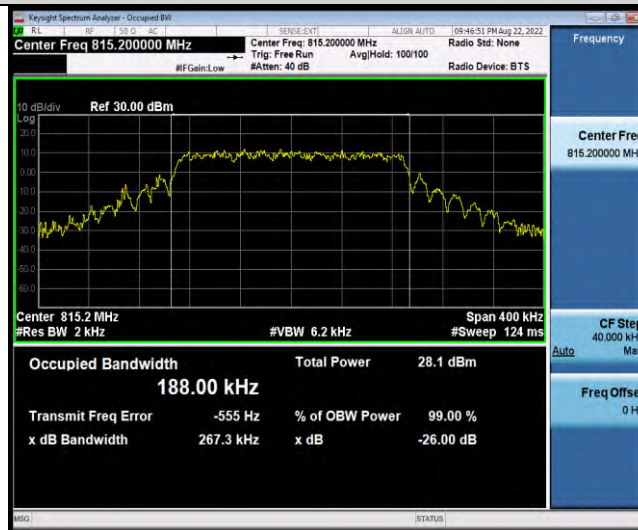

Band18-Stand-Alone-NaN-QPSK-23852-1 @0-15kHz-0.1010-PASS

Band18-Stand-Alone-NaN-QPSK-23852-12 @0-15kHz-0.2673-PASS