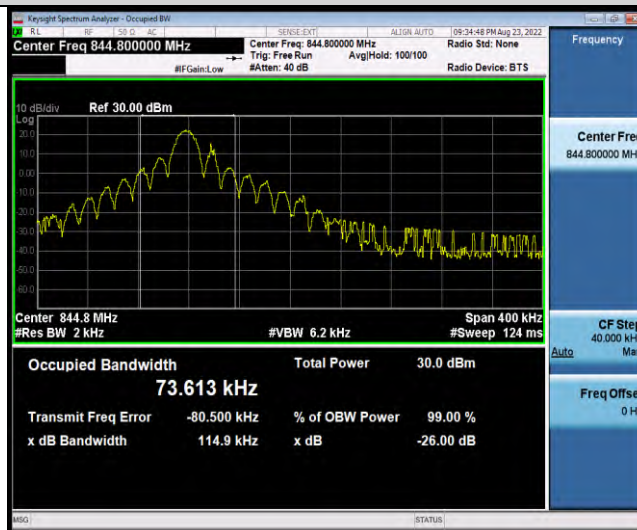

Band19-Stand-Alone-NaN-QPSK-24075-12@0-15kHz-0.2479-PASS

Band19-Stand-Alone-NaN-QPSK-24148-1@0-15kHz-0.1149-PASS