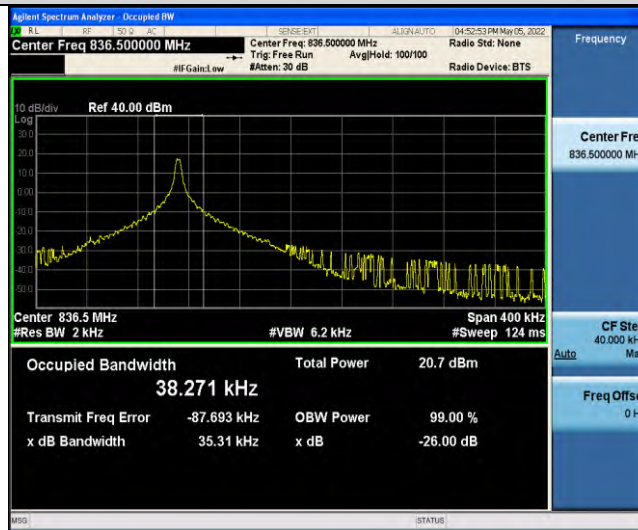

Band4-Stand-Alone-NaN-QPSK-20175-12@0-15kHz-0.2489-PASS

Band4-Stand-Alone-NaN-QPSK-20398-1@0-15kHz-0.1009-PASS

Band4-Stand-Alone-NaN-QPSK-20398-12@0-15kHz-0.2506-PASS

Band5-Stand-Alone-NaN-BPSK-20402-1 @ 0-3.75kHz-0.0409-PASS