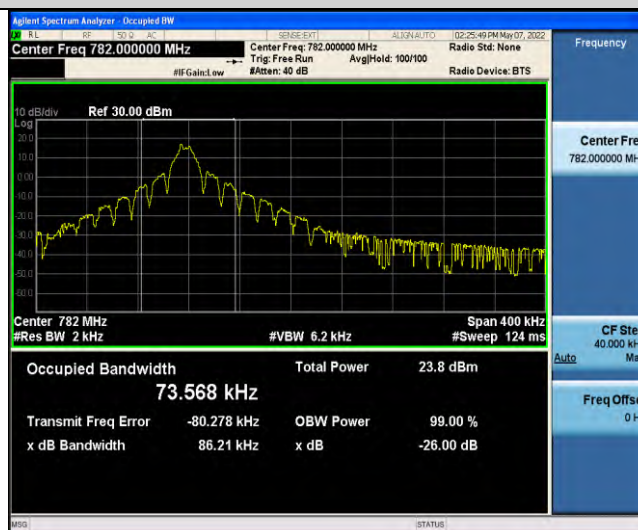

Band13-Stand-Alone-NaN-BPSK-23182-12@0-15kHz-0.2525-PASS

Band13-Stand-Alone-NaN-BPSK-23230-1@0-15kHz-0.0862-PASS