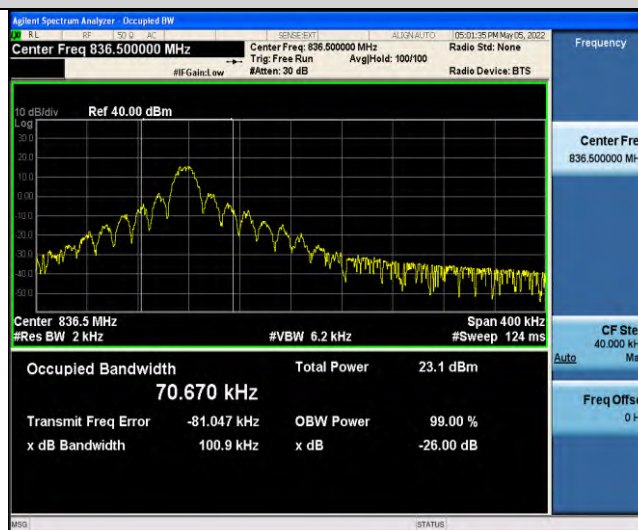

Band5-Stand-Alone-NaN-QPSK-20401-12@0-15kHz-0.2358-PASS

Band5-Stand-Alone-NaN-QPSK-20525-1@0-15kHz-0.1009-PASS