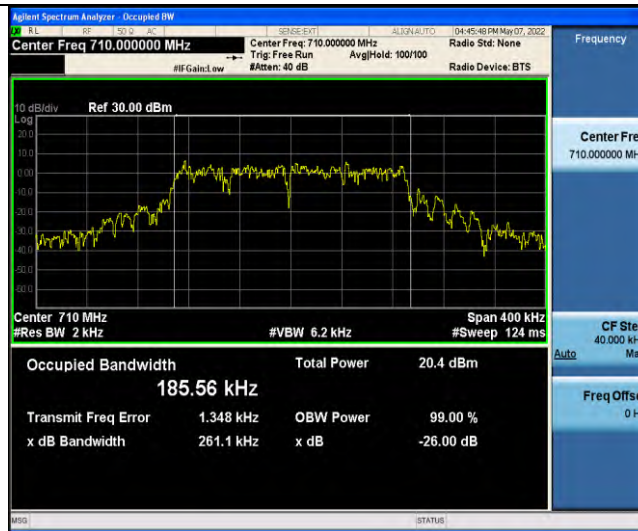

Band17-Stand-Alone-NaN-QPSK-23790-1@0-15kHz-0.1011-PASS

Band17-Stand-Alone-NaN-QPSK-23790-12@0-15kHz-0.2611-PASS