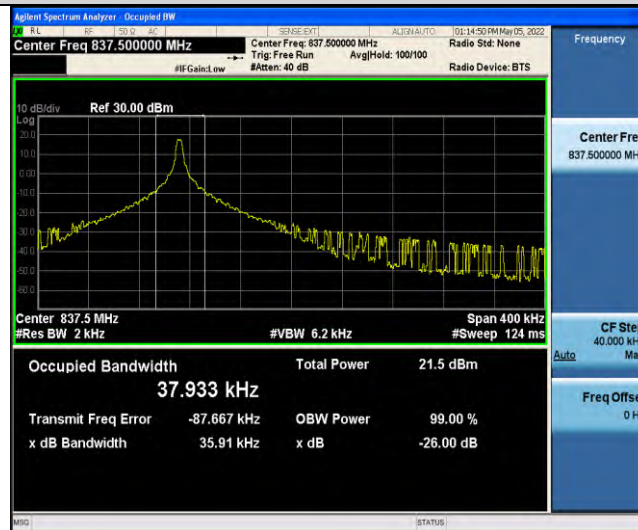

Band18-Stand-Alone-NaN-QPSK-23925-12@0-15kHz-0.2482-PASS

Band18-Stand-Alone-NaN-QPSK-23998-1@0-15kHz-0.1016-PASS

Band18-Stand-Alone-NaN-QPSK-23998-12@0-15kHz-0.2377-PASS

Band19-Stand-Alone-NaN-BPSK-24002-1 @0-3.75kHz-0.0411-PASS