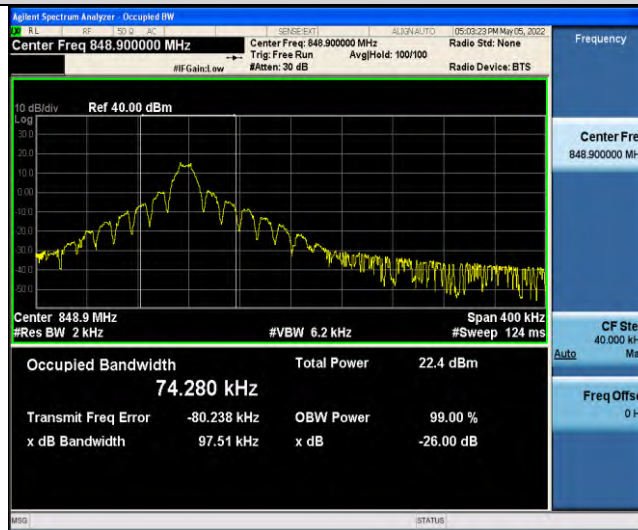

Band5-Stand-Alone-NaN-BPSK-20525-12@0-15kHz-0.2647-PASS

Band5-Stand-Alone-NaN-BPSK-20649-1@0-15kHz-0.0975-PASS