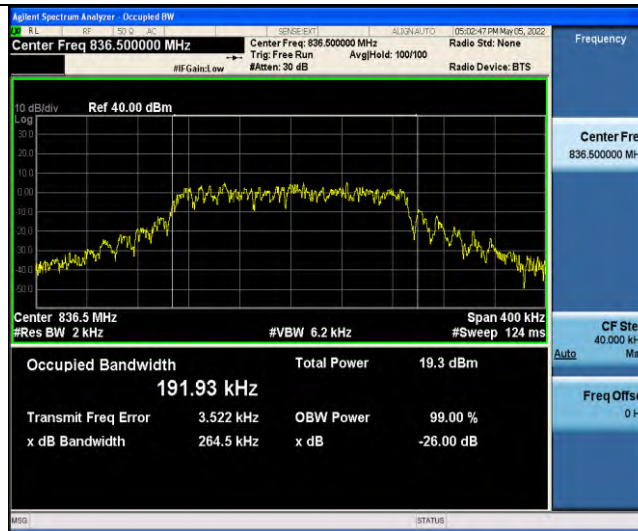

Band5-Stand-Alone-NaN-QPSK-20525-1@0-15kHz-0.1009-PASS

Band5-Stand-Alone-NaN-QPSK-20525-12@0-15kHz-0.2645-PASS