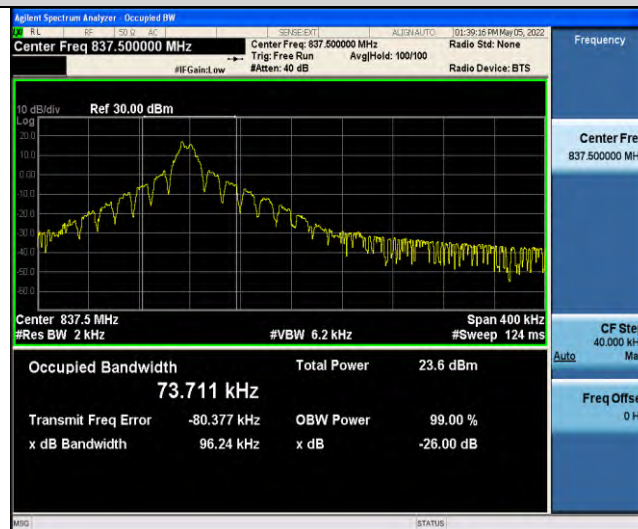

Band19-Stand-Alone-NaN-BPSK-24002-12@0-15kHz-0.2511-PASS

Band19-Stand-Alone-NaN-BPSK-24075-1@0-15kHz-0.0962-PASS