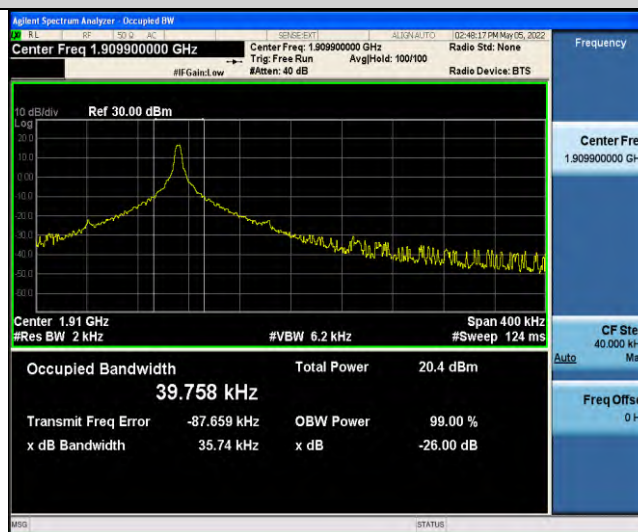

Band2-Stand-Alone-NaN-BPSK-18876-1@0-3.75kHz-0.0374-PASS

Band2-Stand-Alone-NaN-BPSK-19199-1@0-3.75kHz-0.0357-PASS