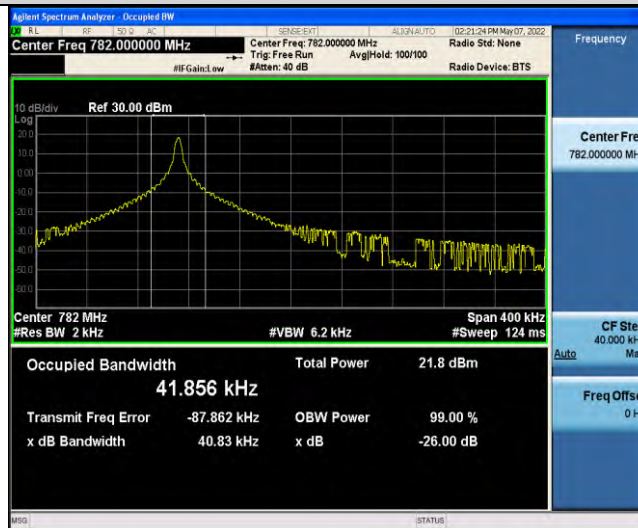

Band13-Stand-Alone-NaN-QPSK-23182-1@0-3.75kHz-0.0409-PASS

Band13-Stand-Alone-NaN-QPSK-23230-1@0-3.75kHz-0.0408-PASS