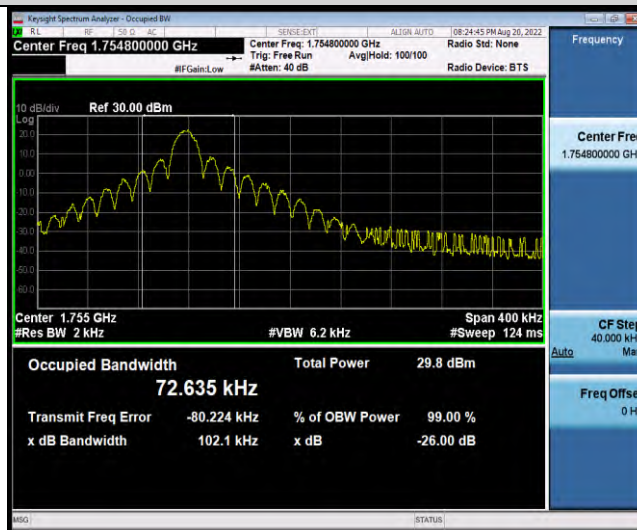

Band4-Stand-Alone-NaN-BPSK-20175-12@0-15kHz-0.2648-PASS

Band4-Stand-Alone-NaN-BPSK-20398-1@0-15kHz-0.1021-PASS