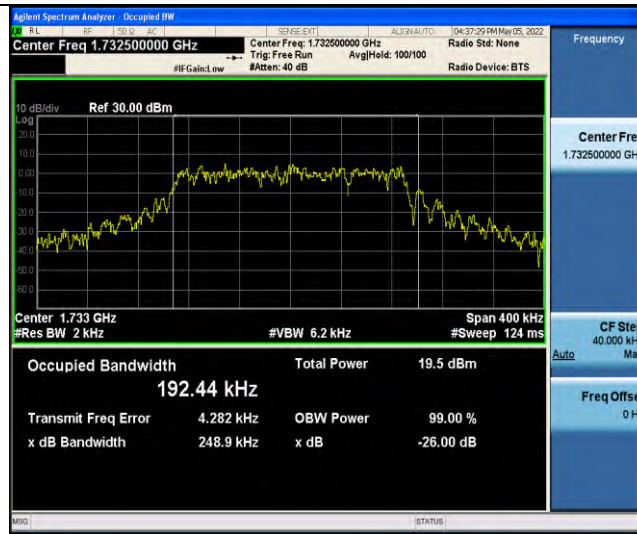

Band4-Stand-Alone-NaN-BPSK-20398-12@0-15kHz-0.2617-PASS

Band4-Stand-Alone-NaN-QPSK-19952-1@0-15kHz-0.1035-PASS

Band4-Stand-Alone-NaN-QPSK-19952-12@0-15kHz-0.2639-PASS

Band4-Stand-Alone-NaN-QPSK-20175-1@0-15kHz-0.0975-PASS