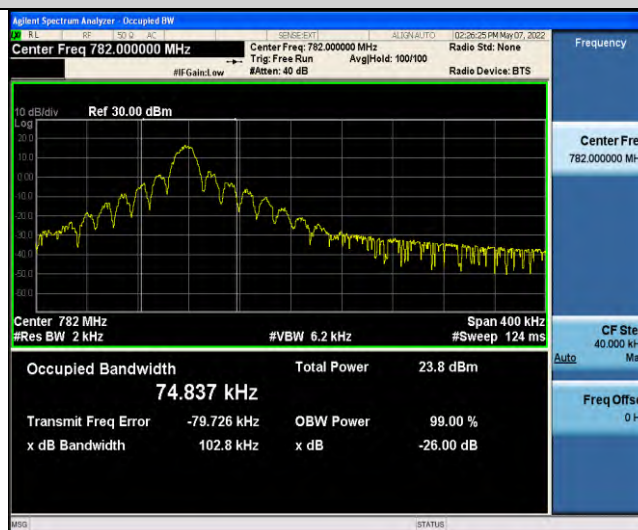

Band13-Stand-Alone-NaN-QPSK-23182-12@0-15kHz-0.2763-PASS

Band13-Stand-Alone-NaN-QPSK-23230-1@0-15kHz-0.1028-PASS