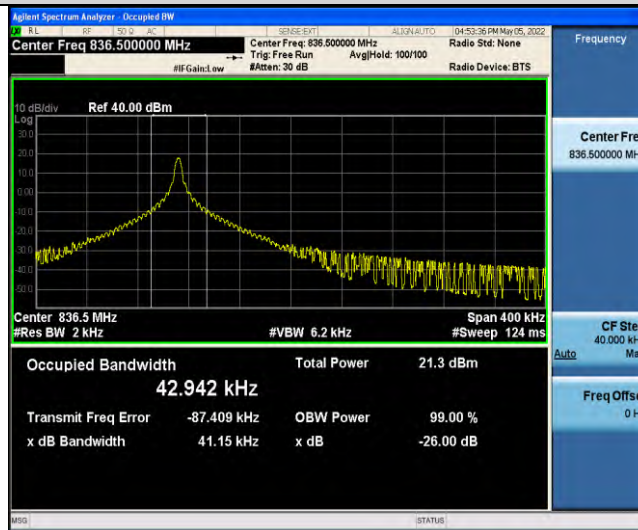

Band5-Stand-Alone-NaN-QPSK-20401-1@0-3.75kHz-0.0295-PASS

Band5-Stand-Alone-NaN-QPSK-20525-1@0-3.75kHz-0.0411-PASS