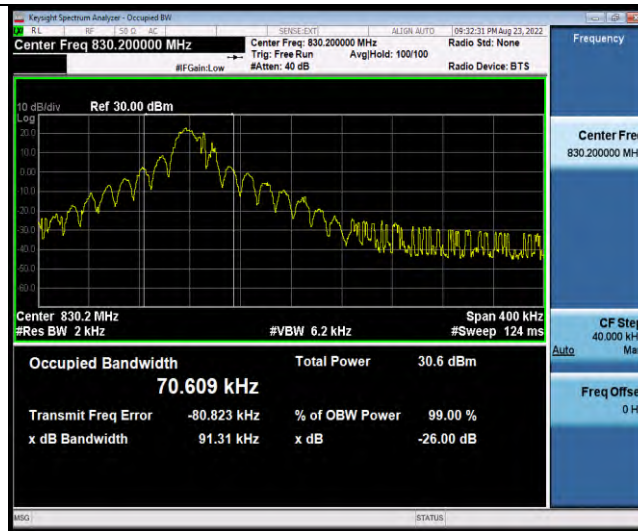

Band19-Stand-Alone-NaN-QPSK-24148-1 @0-3.75kHz-0.0377-PASS

Band19-Stand-Alone-NaN-BPSK-24002-1@0-15kHz-0.0913-PASS