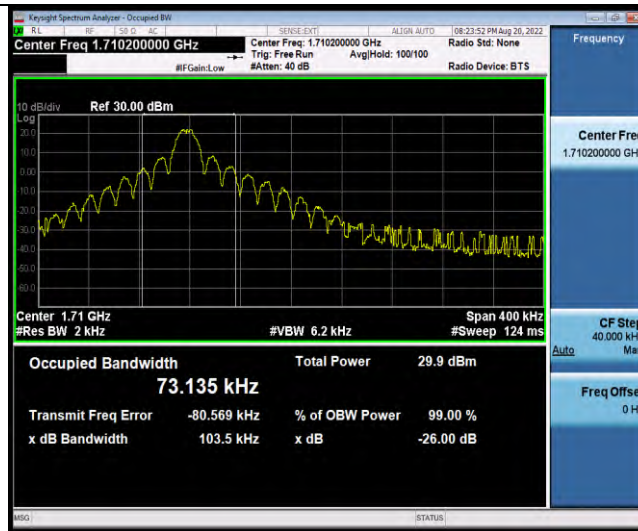

Band4-Stand-Alone-NaN-BPSK-20398-12@0-15kHz-0.2617-PASS

Band4-Stand-Alone-NaN-QPSK-19952-1@0-15kHz-0.1035-PASS