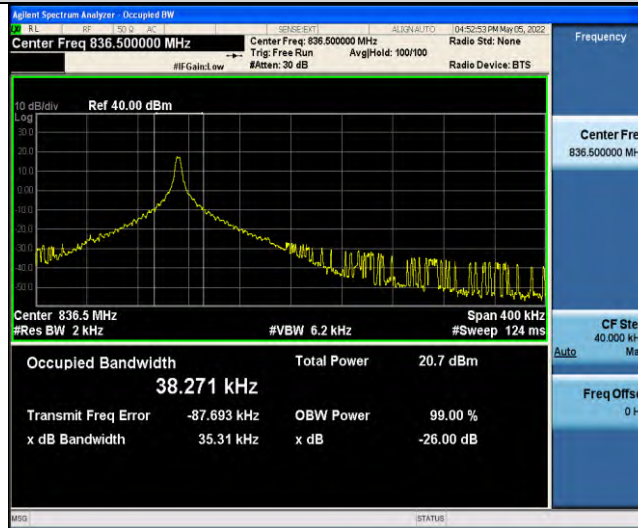

Band5-Stand-Alone-NaN-BPSK-20401-1@0-3.75kHz-0.0267-PASS

Band5-Stand-Alone-NaN-BPSK-20525-1@0-3.75kHz-0.0353-PASS