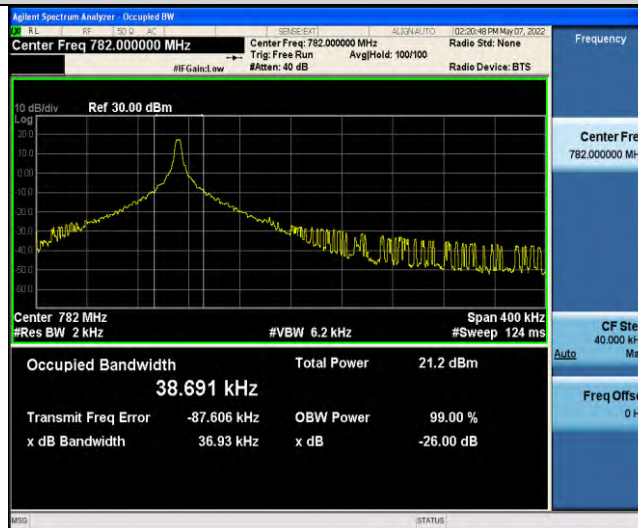

Band13-Stand-Alone-NaN-BPSK-23182-1@0-3.75kHz-0.0359-PASS

Band13-Stand-Alone-NaN-BPSK-23230-1@0-3.75kHz-0.0369-PASS