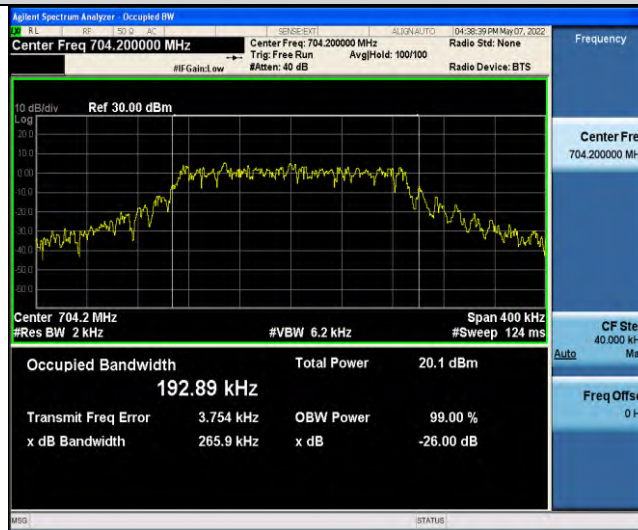

Band17-Stand-Alone-NaN-BPSK-23732-1@0-15kHz-0.0897-PASS

Band17-Stand-Alone-NaN-BPSK-23732-12@0-15kHz-0.2659-PASS