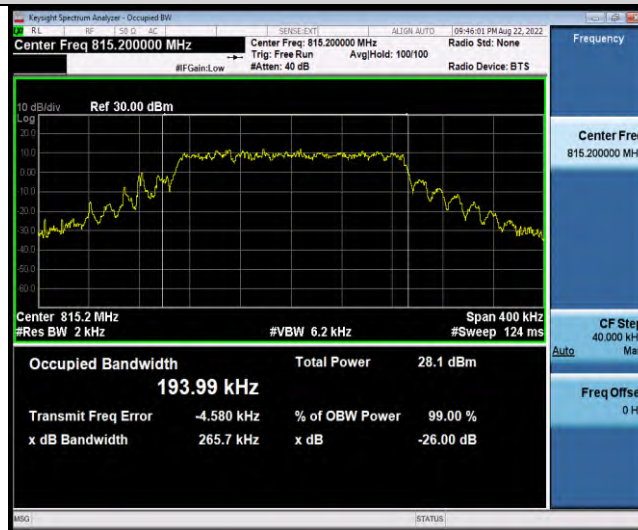

Band18-Stand-Alone-NaN-QPSK-23852-1 @0-3.75kHz-0.0406-PASS

Band18-Stand-Alone-NaN-QPSK-23925-1 @0-3.75kHz-0.0413-PASS

Band18-Stand-Alone-NaN-QPSK-23998-1 @0-3.75kHz-0.0416-PASS

Band18-Stand-Alone-NaN-BPSK-23852-1@0-15kHz-0.0996-PASS