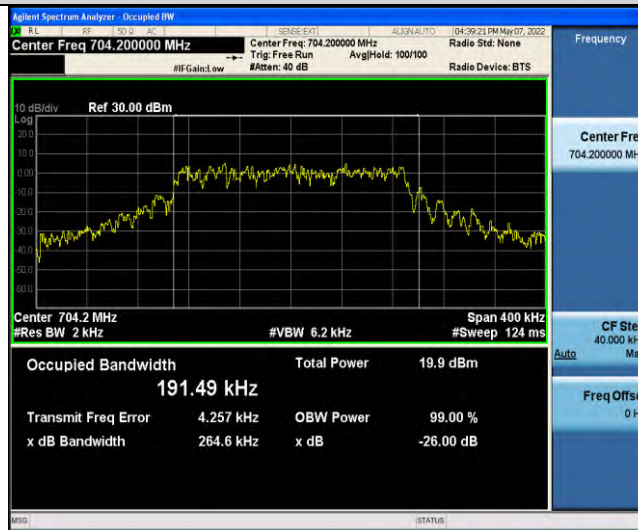

Band17-Stand-Alone-NaN-BPSK-23790-12@0-15kHz-0.2634-PASS

Band17-Stand-Alone-NaN-BPSK-23848-1@0-15kHz-0.0903-PASS

Band17-Stand-Alone-NaN-BPSK-23848-12@0-15kHz-0.2777-PASS

Band17-Stand-Alone-NaN-QPSK-23732-1@0-15kHz-0.0996-PASS