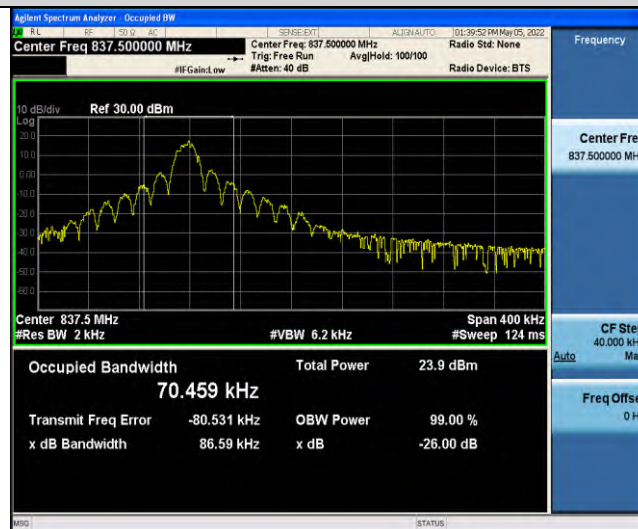

Band19-Stand-Alone-NaN-QPSK-24002-12 @0-15kHz-0.2351-PASS

Band19-Stand-Alone-NaN-QPSK-24075-1 @0-15kHz-0.0866-PASS