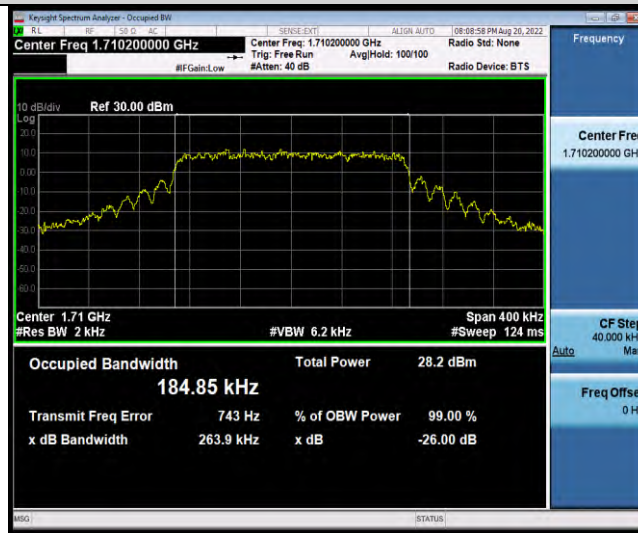

Band4-Stand-Alone-NaN-QPSK-19952-1@0-15kHz-0.1035-PASS

Band4-Stand-Alone-NaN-QPSK-19952-12@0-15kHz-0.2639-PASS