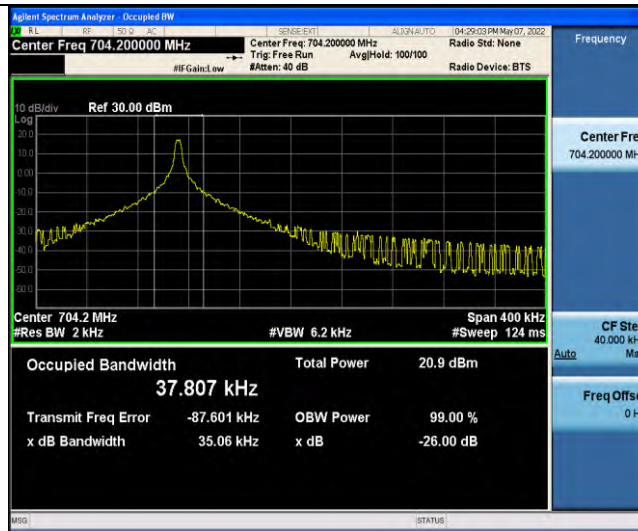

Band13-Stand-Alone-NaN-QPSK-23278-12@0-15kHz-0.2524-PASS

Band17-Stand-Alone-NaN-BPSK-23732-1 @0-3.75kHz-0.0351-PASS