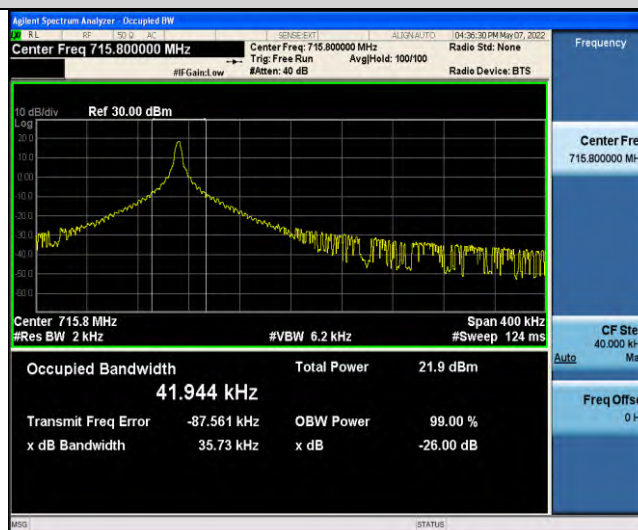

Band17-Stand-Alone-NaN-BPSK-23790-1 @0-3.75kHz-0.0353-PASS

Band17-Stand-Alone-NaN-BPSK-23848-1 @0-3.75kHz-0.0361-PASS

Band17-Stand-Alone-NaN-QPSK-23732-1 @0-3.75kHz-0.0414-PASS

Band17-Stand-Alone-NaN-QPSK-23790-1 @0-3.75kHz-0.0416-PASS