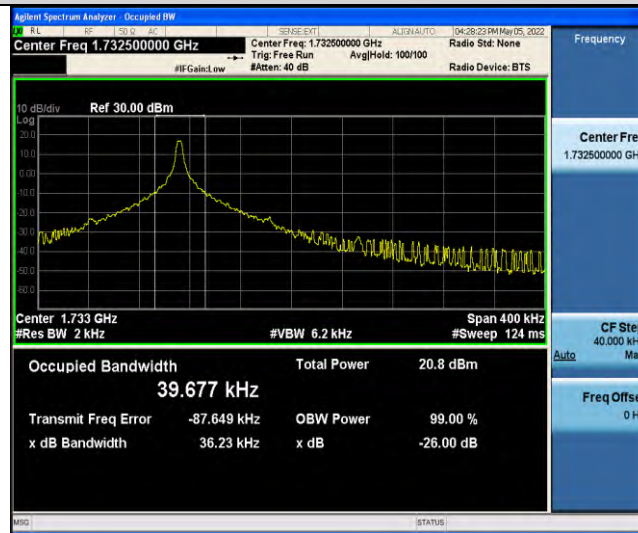

Band4-Stand-Alone-NaN-BPSK-19952-1 @ 0-3.75kHz-0.0409-PASS

Band4-Stand-Alone-NaN-BPSK-20175-1 @ 0-3.75kHz-0.0362-PASS