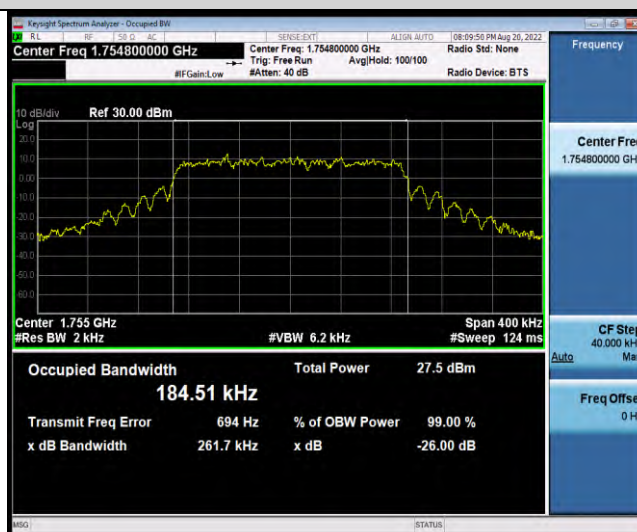

Band4-Stand-Alone-NaN-BPSK-19952-12@0-15kHz-0.2639-PASS

Band4-Stand-Alone-NaN-BPSK-20175-1@0-15kHz-0.1006-PASS

Band4-Stand-Alone-NaN-BPSK-20175-12@0-15kHz-0.2648-PASS

Band4-Stand-Alone-NaN-BPSK-20398-1@0-15kHz-0.1021-PASS