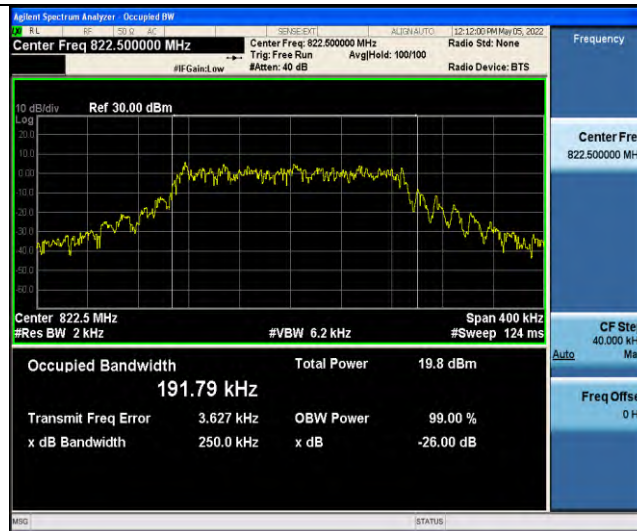

Band18-Stand-Alone-NaN-BPSK-23925-1@0-15kHz-0.0888-PASS

Band18-Stand-Alone-NaN-BPSK-23925-12@0-15kHz-0.2500-PASS