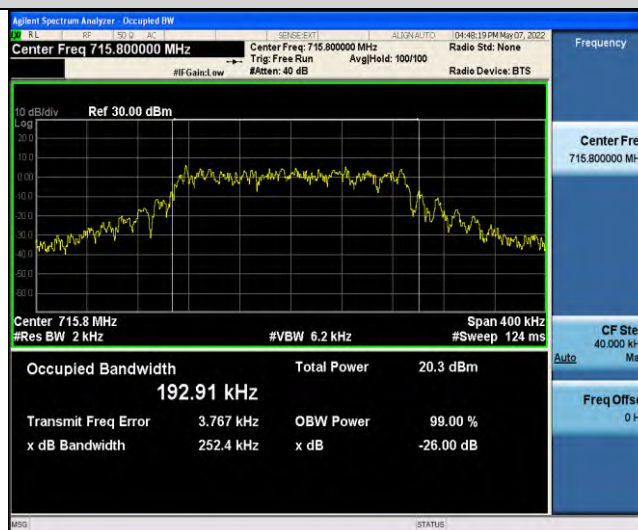

Band17-Stand-Alone-NaN-QPSK-23732-12@0-15kHz-0.2646-PASS

Band17-Stand-Alone-NaN-QPSK-23790-1@0-15kHz-0.1011-PASS

Band17-Stand-Alone-NaN-QPSK-23790-12@0-15kHz-0.2611-PASS

Band17-Stand-Alone-NaN-QPSK-23848-1@0-15kHz-0.1004-PASS