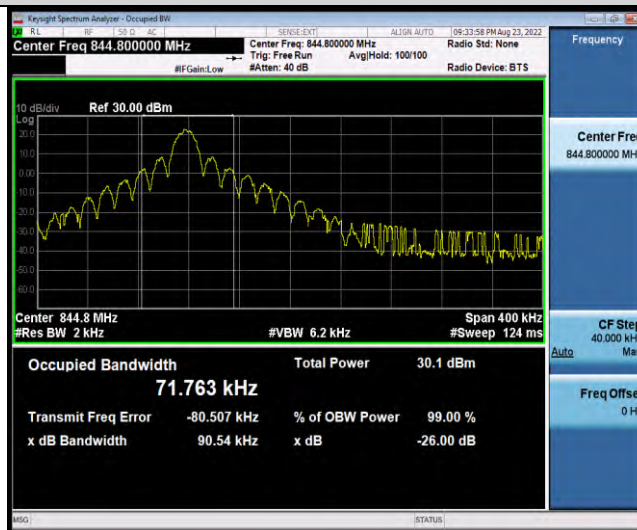

Band19-Stand-Alone-NaN-BPSK-24075-12@0-15kHz-0.2665-PASS

Band19-Stand-Alone-NaN-BPSK-24148-1@0-15kHz-0.0905-PASS