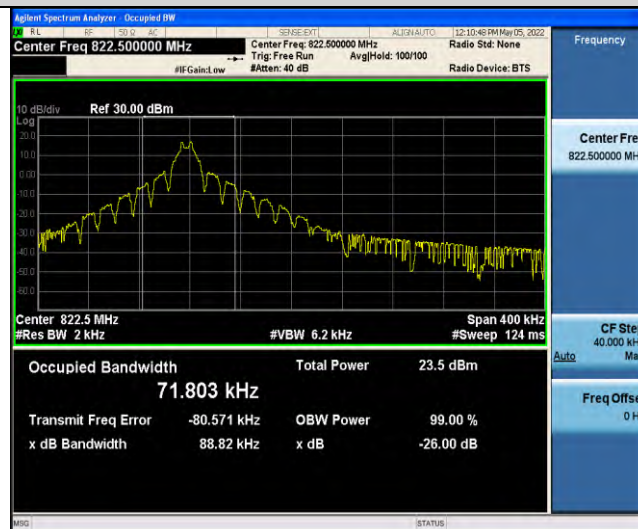

Band18-Stand-Alone-NaN-BPSK-23852-12@0-15kHz-0.2657-PASS

Band18-Stand-Alone-NaN-BPSK-23925-1@0-15kHz-0.0888-PASS