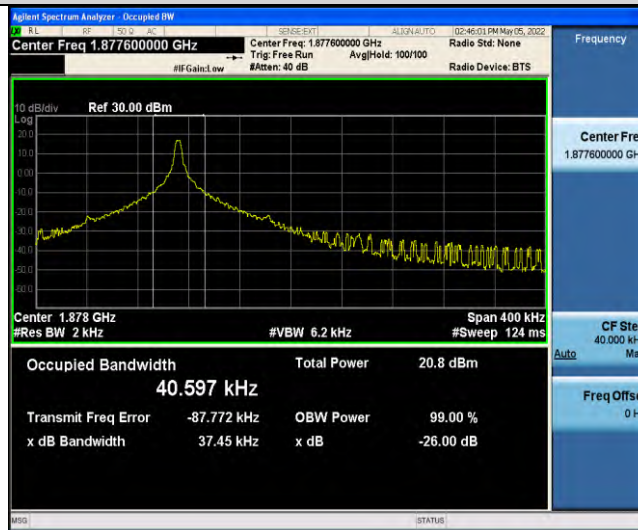

Band2-Stand-Alone-NaN-QPSK-18876-12@0-15kHz-0.2626-PASS

Band2-Stand-Alone-NaN-QPSK-19198-1@0-15kHz-0.1016-PASS

Band2-Stand-Alone-NaN-QPSK-19198-12@0-15kHz-0.2649-PASS

Band2-Stand-Alone-NaN-BPSK-18601-1@0-3.75kHz-0.0302-PASS