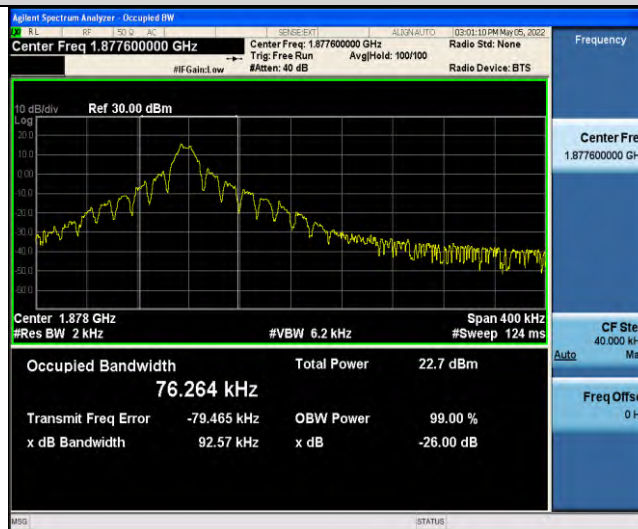

Band2-Stand-Alone-NaN-BPSK-18601-12@0-15kHz-0.2547-PASS

Band2-Stand-Alone-NaN-BPSK-18876-1@0-15kHz-0.0926-PASS