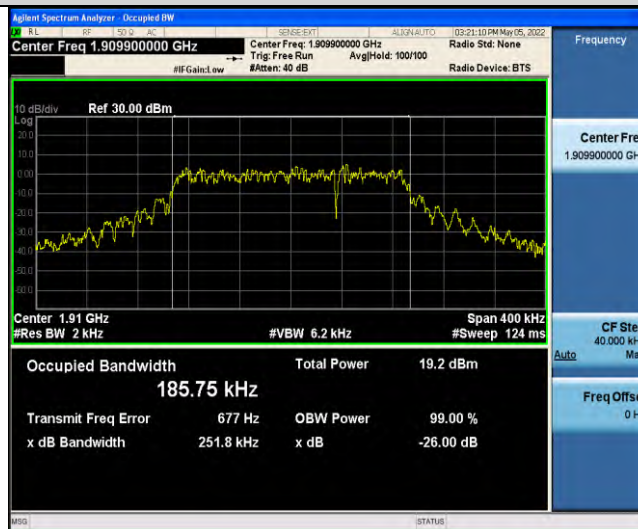

Band2-Stand-Alone-NaN-BPSK-19199-1@0-15kHz-0.0891-PASS

Band2-Stand-Alone-NaN-BPSK-19199-12@0-15kHz-0.2518-PASS