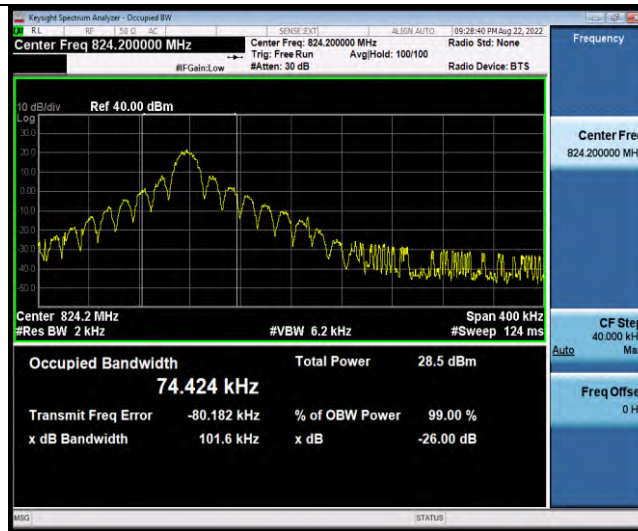

Band5-Stand-Alone-NaN-BPSK-20648-12@0-15kHz-0.2231-PASS

Band5-Stand-Alone-NaN-QPSK-20402-1@0-15kHz-0.1016-PASS