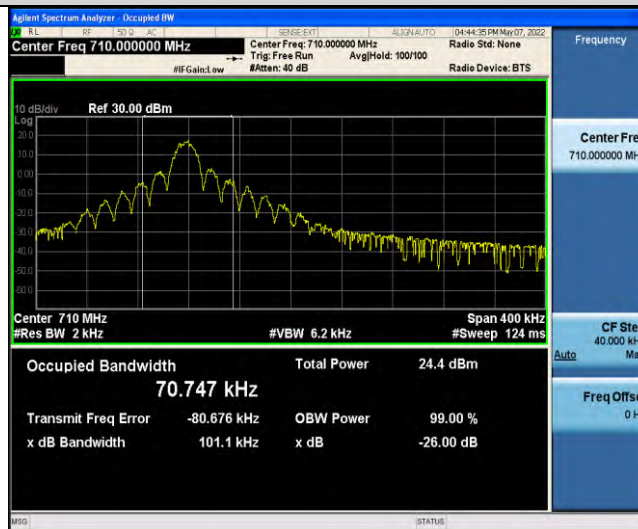

Band17-Stand-Alone-NaN-QPSK-23732-12@0-15kHz-0.2646-PASS

Band17-Stand-Alone-NaN-QPSK-23790-1@0-15kHz-0.1011-PASS