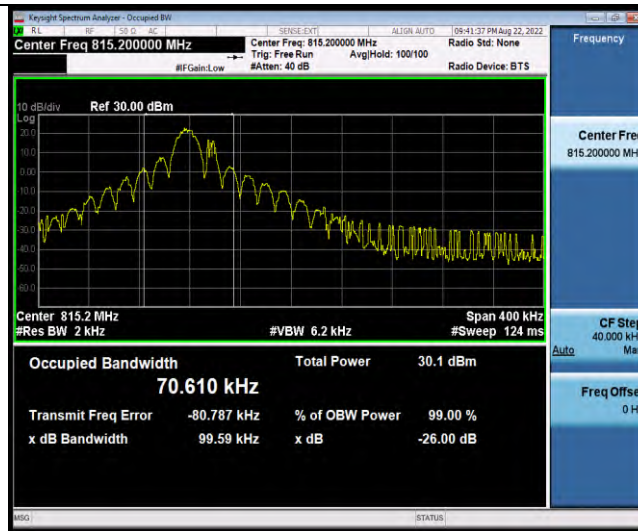

Band18-Stand-Alone-NaN-QPSK-23998-1 @0-3.75kHz-0.0416-PASS

Band18-Stand-Alone-NaN-BPSK-23852-1@0-15kHz-0.0996-PASS