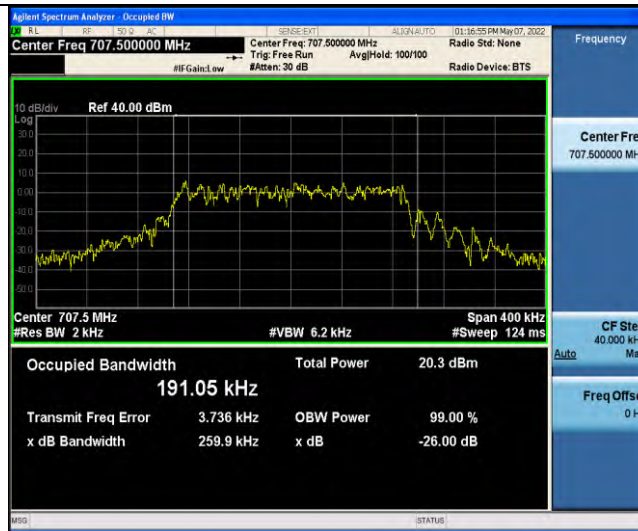

Band12-Stand-Alone-NaN-QPSK-23095-1@0-15kHz-0.0898-PASS

Band12-Stand-Alone-NaN-QPSK-23095-12@0-15kHz-0.2599-PASS