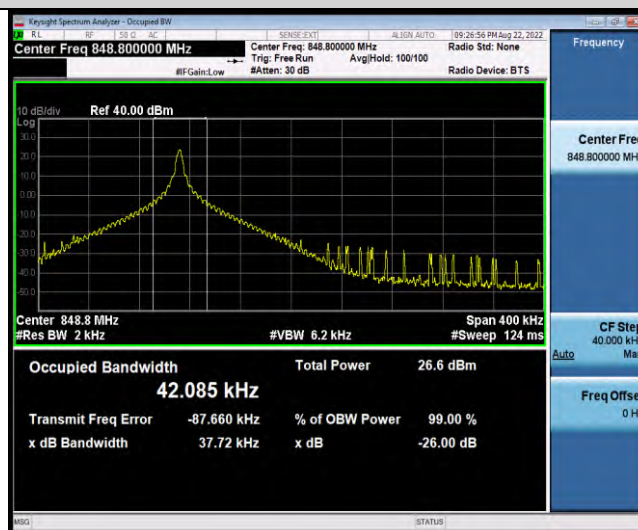

Band5-Stand-Alone-NaN-BPSK-20525-1 @ 0-3.75kHz-0.0353-PASS

Band5-Stand-Alone-NaN-BPSK-20648-1 @ 0-3.75kHz-0.0408-PASS

Band5-Stand-Alone-NaN-QPSK-20402-1 @ 0-3.75kHz-0.0405-PASS

Band5-Stand-Alone-NaN-QPSK-20525-1 @ 0-3.75kHz-0.0411-PASS