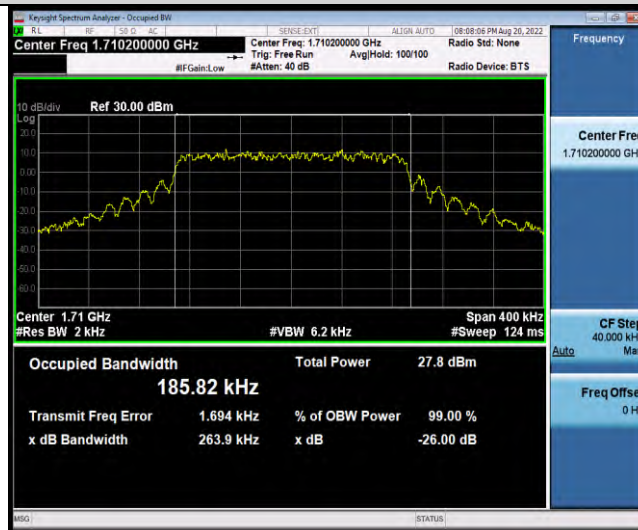

Band4-Stand-Alone-NaN-QPSK-19952-1 @ 0-3.75kHz-0.0415-PASS

Band4-Stand-Alone-NaN-QPSK-20175-1 @ 0-3.75kHz-0.0412-PASS

Band4-Stand-Alone-NaN-QPSK-20398-1 @ 0-3.75kHz-0.0418-PASS

Band4-Stand-Alone-NaN-BPSK-19952-1@0-15kHz-0.1007-PASS