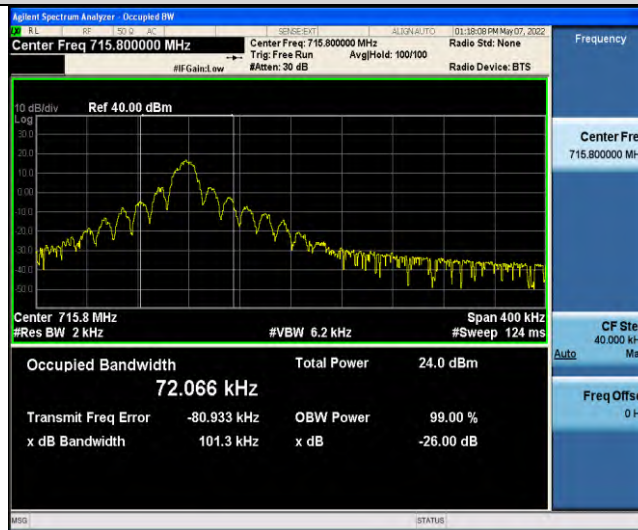

Band12-Stand-Alone-NaN-QPSK-23095-12@0-15kHz-0.2599-PASS

Band12-Stand-Alone-NaN-QPSK-23178-1@0-15kHz-0.1013-PASS