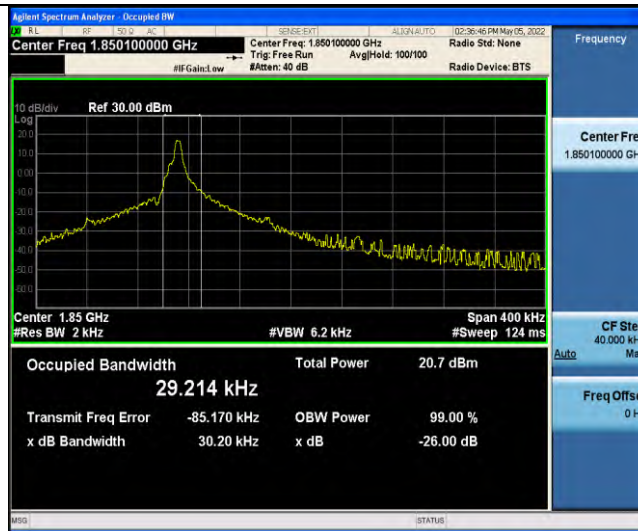

Band2-Stand-Alone-NaN-QPSK-18876-12@0-15kHz-0.2626-PASS

Band2-Stand-Alone-NaN-QPSK-19198-1@0-15kHz-0.1016-PASS

Band2-Stand-Alone-NaN-QPSK-19198-12@0-15kHz-0.2649-PASS

Band2-Stand-Alone-NaN-BPSK-18601-1@0-3.75kHz-0.0302-PASS