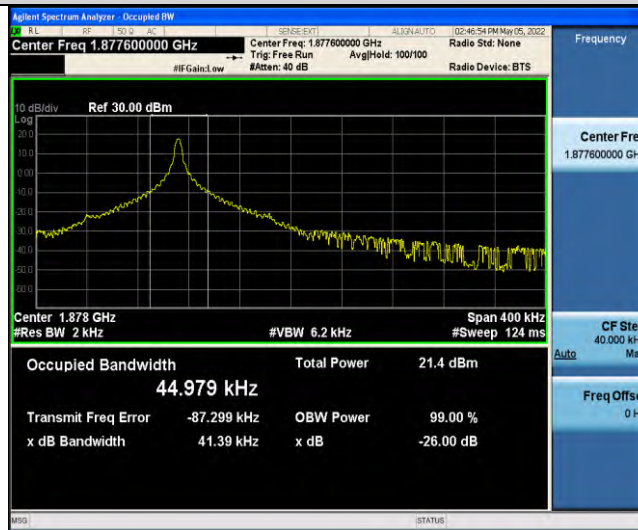

Band2-Stand-Alone-NaN-QPSK-18601-1@0-3.75kHz-0.0301-PASS

Band2-Stand-Alone-NaN-QPSK-18876-1@0-3.75kHz-0.0414-PASS