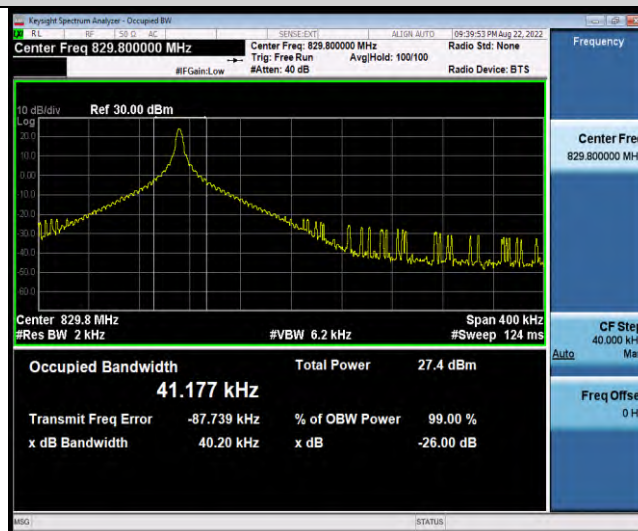

Band18-Stand-Alone-NaN-BPSK-23925-1 @0-3.75kHz-0.0354-PASS

Band18-Stand-Alone-NaN-BPSK-23998-1 @0-3.75kHz-0.0402-PASS