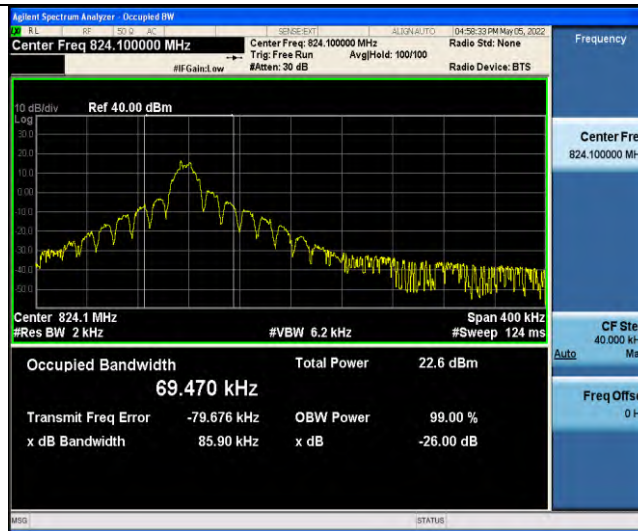

Band5-Stand-Alone-NaN-QPSK-20649-1@0-3.75kHz-0.0408-PASS

Band5-Stand-Alone-NaN-BPSK-20401-1@0-15kHz-0.0859-PASS