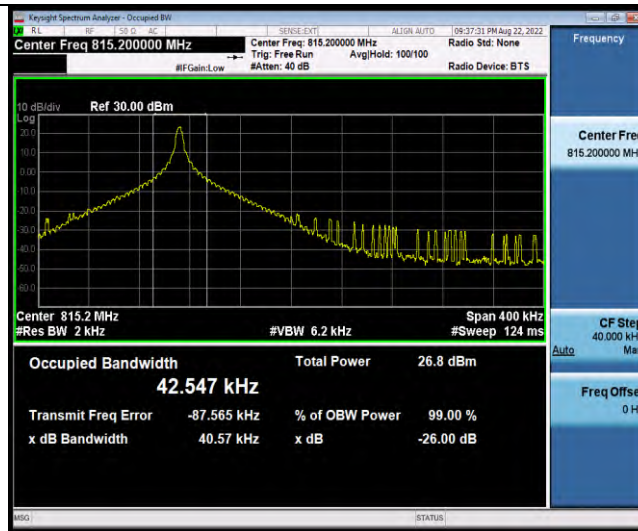

Band17-Stand-Alone-NaN-QPSK-23848-12@0-15kHz-0.2524-PASS

Band18-Stand-Alone-NaN-BPSK-23852-1 @0-3.75kHz-0.0403-PASS

Band18-Stand-Alone-NaN-BPSK-23925-1 @0-3.75kHz-0.0354-PASS

Band18-Stand-Alone-NaN-BPSK-23998-1 @0-3.75kHz-0.0402-PASS