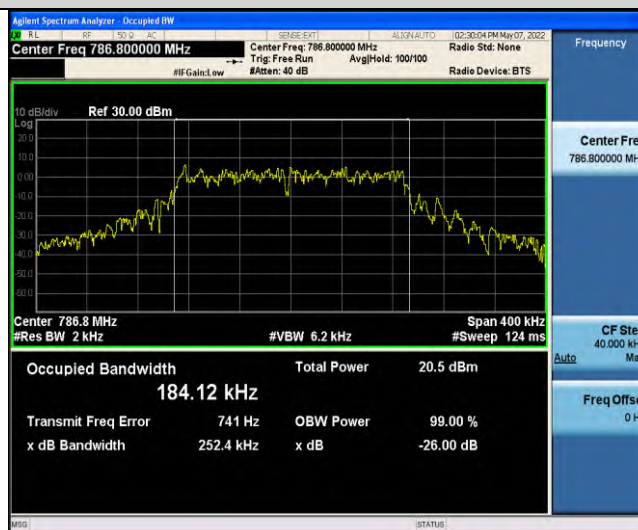

Band13-Stand-Alone-NaN-QPSK-23278-1@0-15kHz-0.1006-PASS

Band13-Stand-Alone-NaN-QPSK-23278-12@0-15kHz-0.2524-PASS