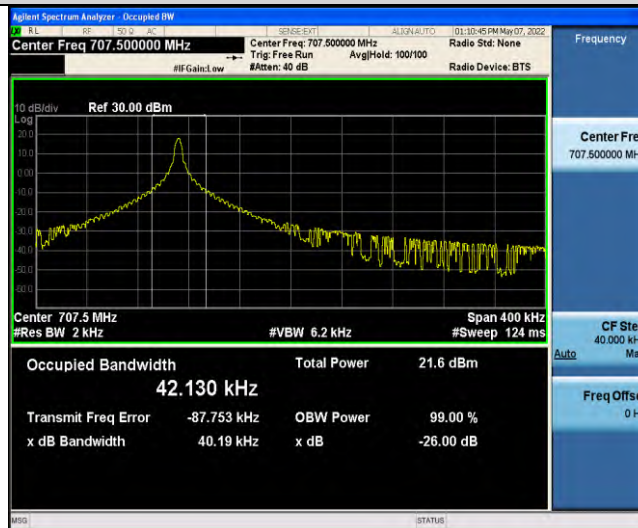

Band12-Stand-Alone-NaN-QPSK-23012-1@0-3.75kHz-0.0413-PASS

Band12-Stand-Alone-NaN-QPSK-23095-1@0-3.75kHz-0.0402-PASS