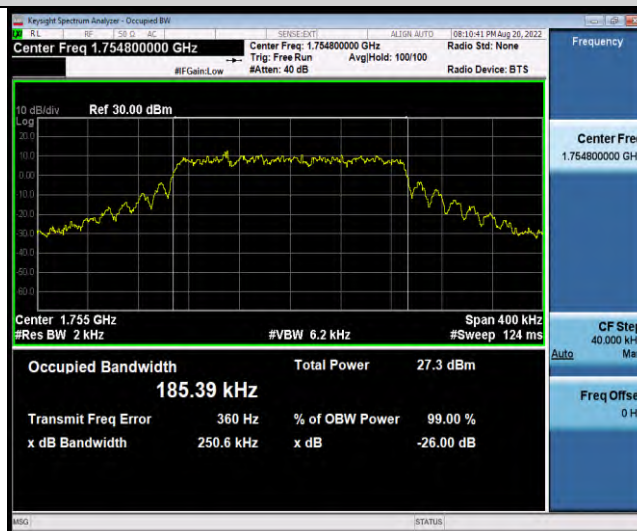

Band4-Stand-Alone-NaN-QPSK-20398-1@0-15kHz-0.1009-PASS

Band4-Stand-Alone-NaN-QPSK-20398-12@0-15kHz-0.2506-PASS