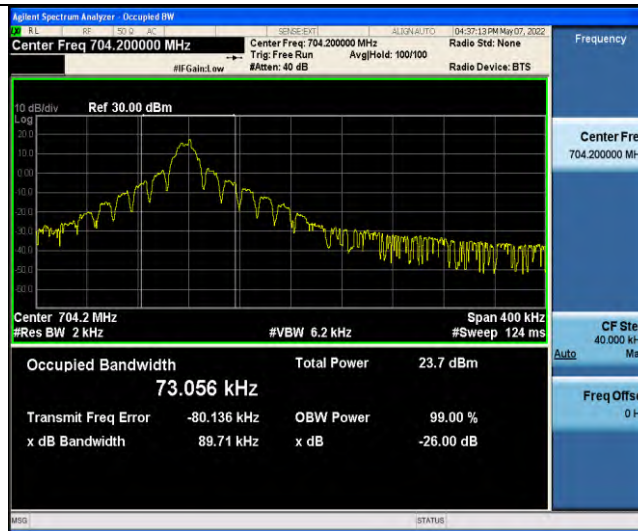

Band17-Stand-Alone-NaN-QPSK-23848-1 @0-3.75kHz-0.0357-PASS

Band17-Stand-Alone-NaN-BPSK-23732-1@0-15kHz-0.0897-PASS