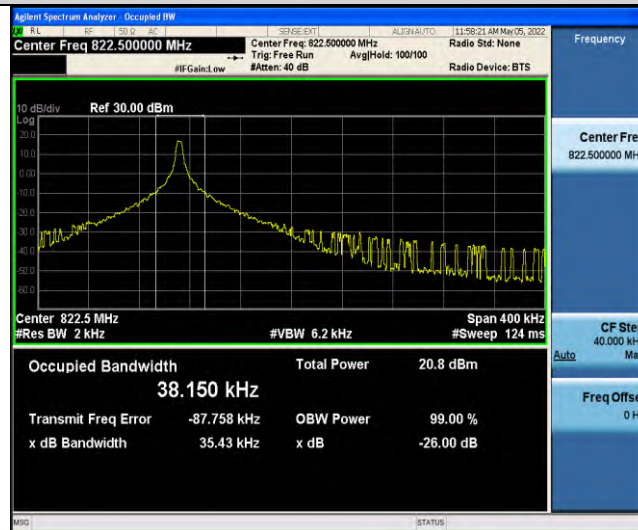

Band18-Stand-Alone-NaN-BPSK-23852-1 @0-3.75kHz-0.0403-PASS

Band18-Stand-Alone-NaN-BPSK-23925-1 @0-3.75kHz-0.0354-PASS