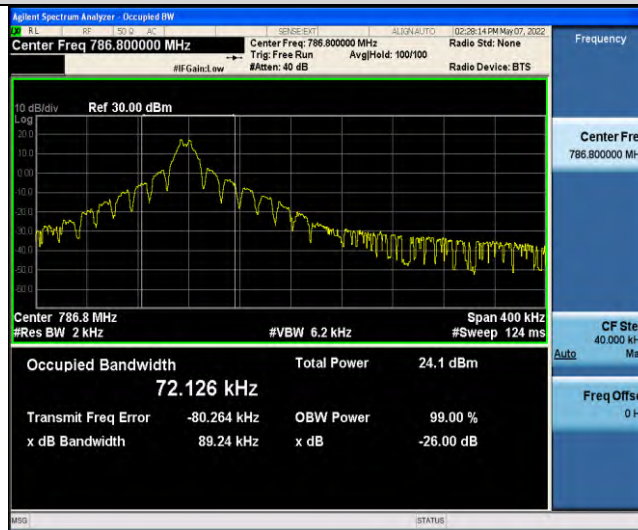

Band13-Stand-Alone-NaN-BPSK-23230-12@0-15kHz-0.2522-PASS

Band13-Stand-Alone-NaN-BPSK-23278-1@0-15kHz-0.0892-PASS