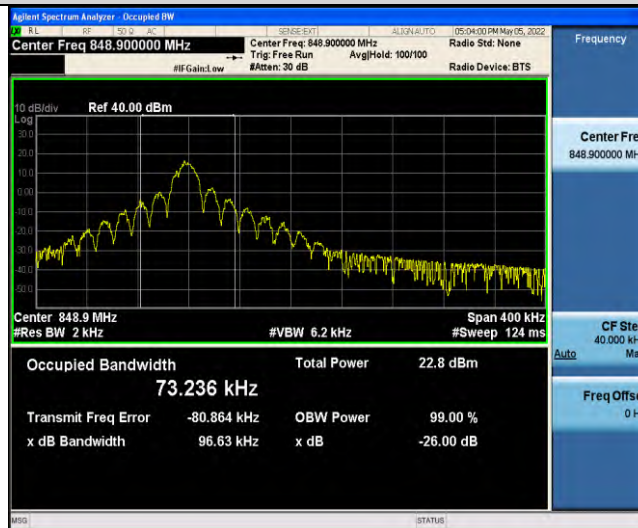

Band5-Stand-Alone-NaN-QPSK-20525-12@0-15kHz-0.2645-PASS

Band5-Stand-Alone-NaN-QPSK-20649-1@0-15kHz-0.0966-PASS