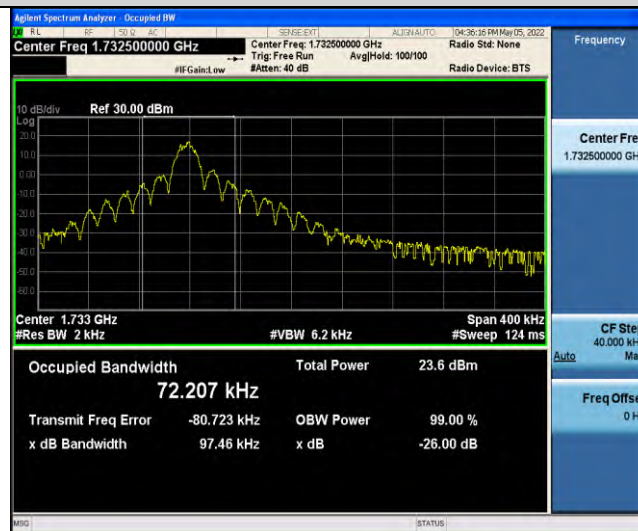

Band4-Stand-Alone-NaN-QPSK-19952-12@0-15kHz-0.2639-PASS

Band4-Stand-Alone-NaN-QPSK-20175-1@0-15kHz-0.0975-PASS