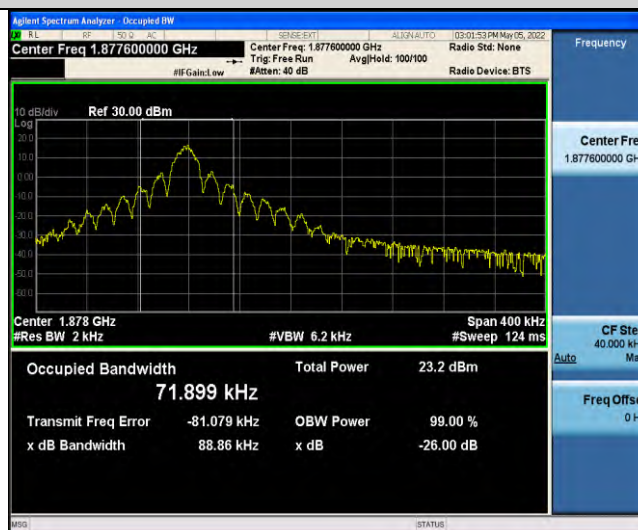

Band2-Stand-Alone-NaN-QPSK-18601-12@0-15kHz-0.2436-PASS

Band2-Stand-Alone-NaN-QPSK-18876-1@0-15kHz-0.0889-PASS