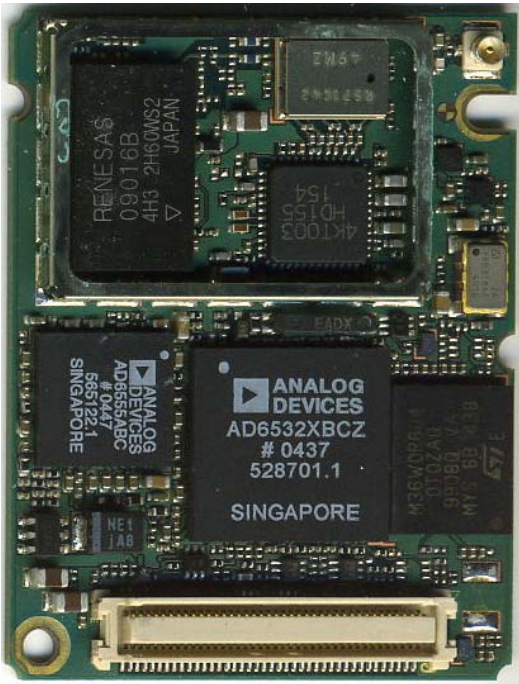

Barcode:
 Type 128, table C und B

Characteristic:
 IMEI-no. has 15 digits
 Digit 1-14 is generated
 as Barcode with table C.
 Digit 15 is printed with
 table B

Label: Z30880-Z9999-Z94-*

Ink ribbon: TTR-Bad Ricoh 110-A

Font: Titel blocks concentric

- 1) Product name: Font D size 4
- 2) Product number: Font D size 4
- 3) Code of date: Font D size 4 according to IEC 62
- 4) IMEI-No. (plain writing) Font D size 4
- 5) Barcode IMEI-no. Code 128 size:1 ratio:2 height:3mm
- 6) Canada and FCC Font A2.2 high 1.2mm
- 7) CE Symbol according BABT Dokument 55626/93
- 8) US/Canada symbol
- 9) Made in Germany Font A2.2 high 1,2mm

		Tol.		Maßstab 2:1			
				TC65 cellular engine Zulassung / Imei			
		Datum	26.08.04				
		Bearb.	Boelcke				
		Gepr.					
		Norm.					
		ICM WM RD HW3			DIS 87316		
1	26499	21.04.05	Boe	Siemens AG			
1	15615	26.08.04	Boe				
Zust.	Mitteilung	Datum	Name	Blatt 1- X Bl.			

Siemens Cellular Engine TC65

Photos

TC65: component side

TC65: component side shielding opened