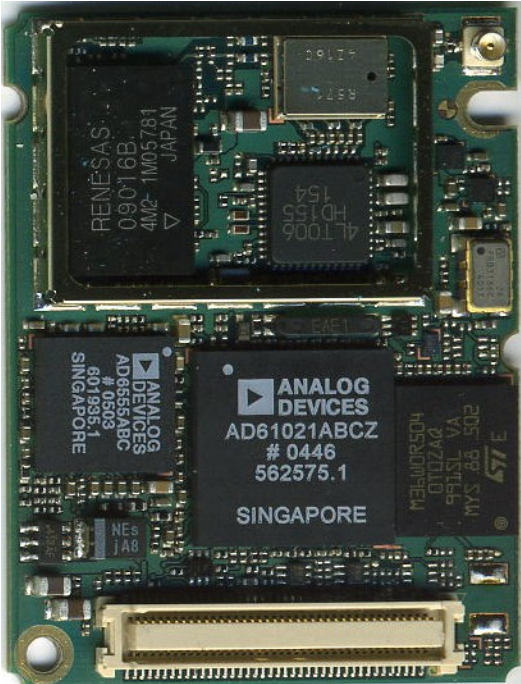

Barcode:
 Type 128, table C und B

Characteristic:
 IMEI-no. has 15 digits
 Digit 1-14 is generated
 as Barcode with table C.
 Digit 15 is printed with
 table B

Label: Z30880-Z9999-***
 Ink ribbon: TTR-Bad Ricoh 110-A
 Font: Titel blocks concentric

- 1) Product name: Font D size 4
- 2) Product number: Font D size 4
- 3) Code of date: Font D size 4 according to IEC 62
- 4) IMEI-No. (plain writing) Font D size 4
- 5) Barcode IMEI-no. Code 128 size:1 ratio:2 height:3mm
- 6) Canada and FCC Font A2.2 high 1.2mm
- 7) CE Symbol according BABT Dokument 55626/93
- 8) US/Canada symbol
- 9) Made in Germany Font A2.2 high 1,2mm

		Tol.		Maßstab 2:1	
				TC63 cellular engine Zulassung / Imei	
		Datum	26.08.04		
		Bearb.	Boelcke		
		Gepr.			
		Norm.			
		ICM WM RD HW3			
		Siemens AG			
1	15616	26.08.04	Boe	DIS 87318	
Zust.	Mitteilung	Datum	Name	Blatt 1- X Bl.	

Siemens Cellular Engine TC63

Photos

TC63: component side

TC63: component side shielding opened