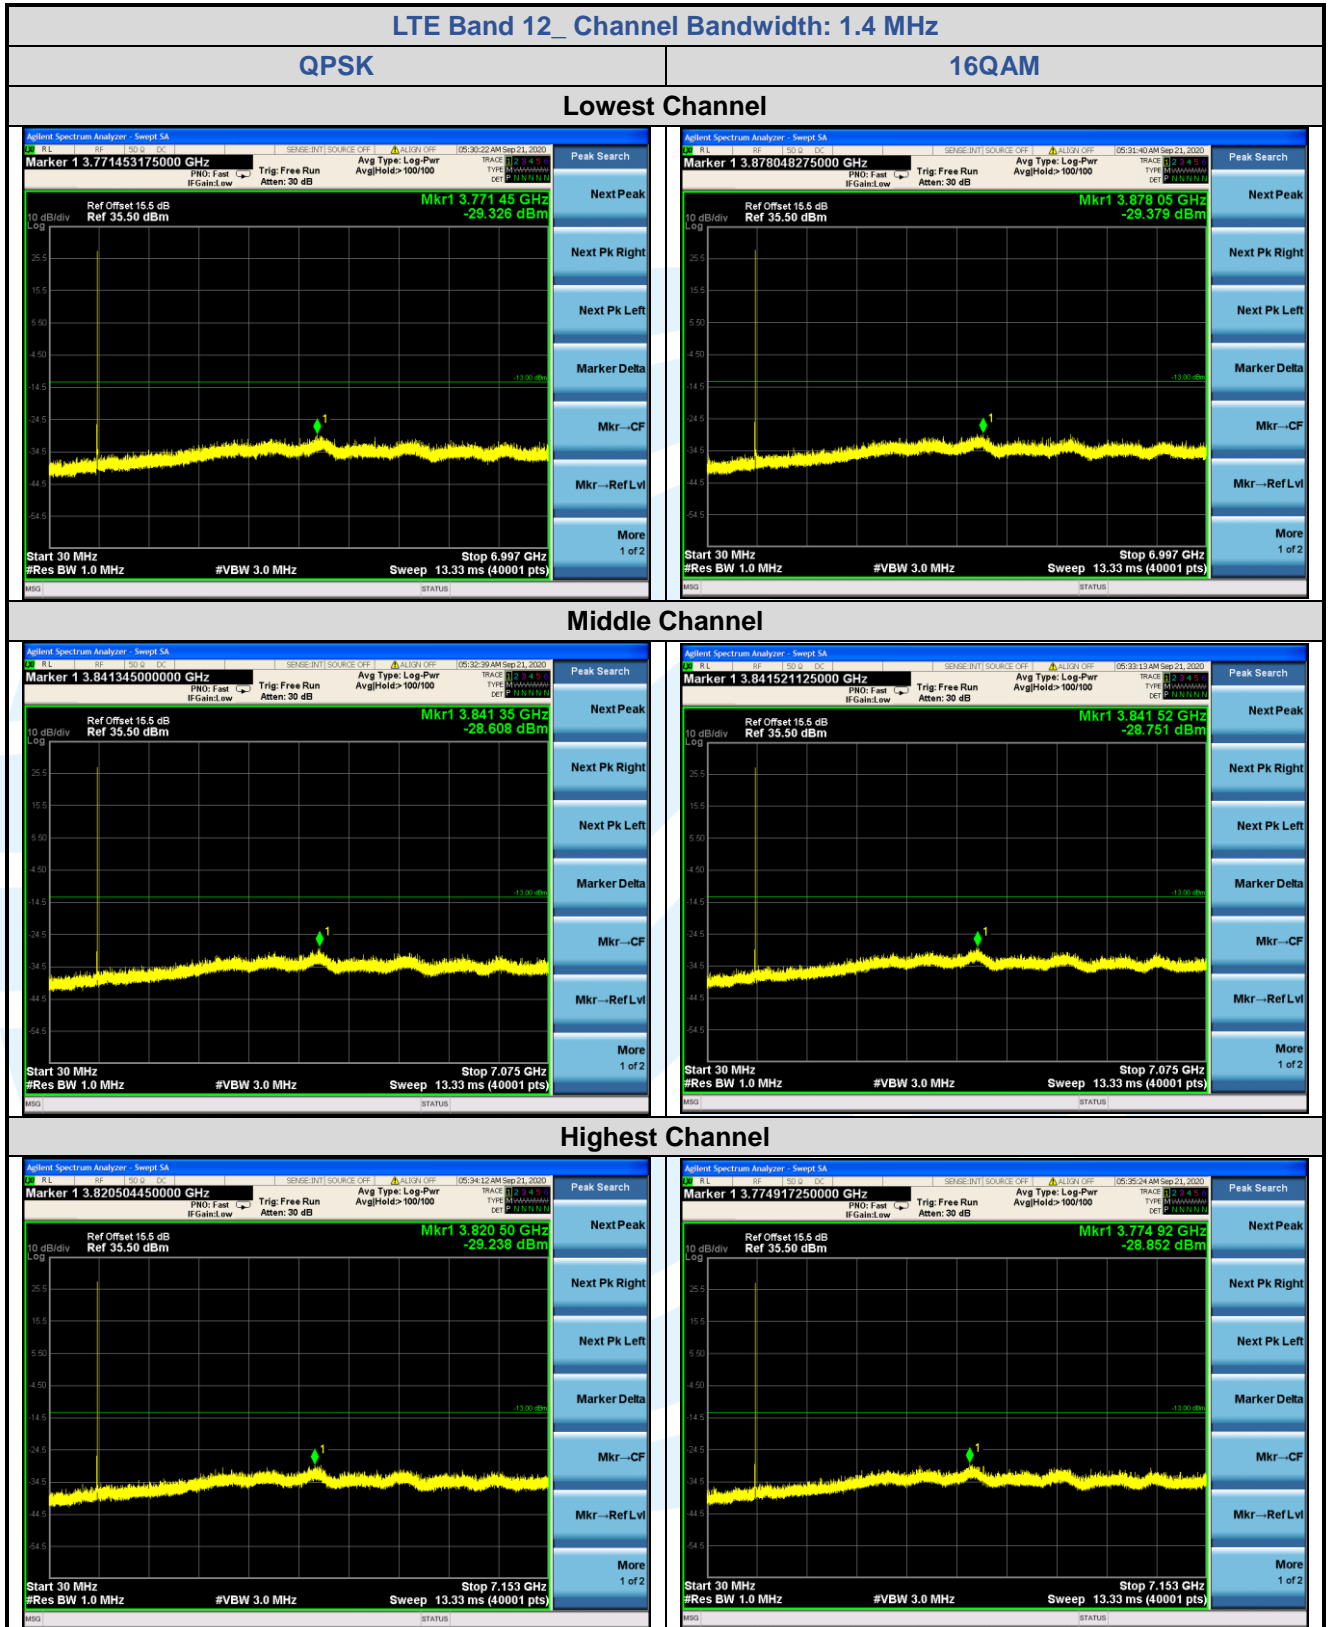

Tel: +86-755-28230888

Fax: +86-755-28230886

E-mail: info@uttlab.com

<http://www.uttlab.com>

UTTR-RF-FCC4G-V1.1

5.7.4 LTE Band 12

**Shenzhen UnionTrust Quality and Technology Co., Ltd.**

Address: Unit D/E of 9/F and 16/F, Block A, Building 6, Baoneng science and technology park, Longhua district, Shenzhen, China