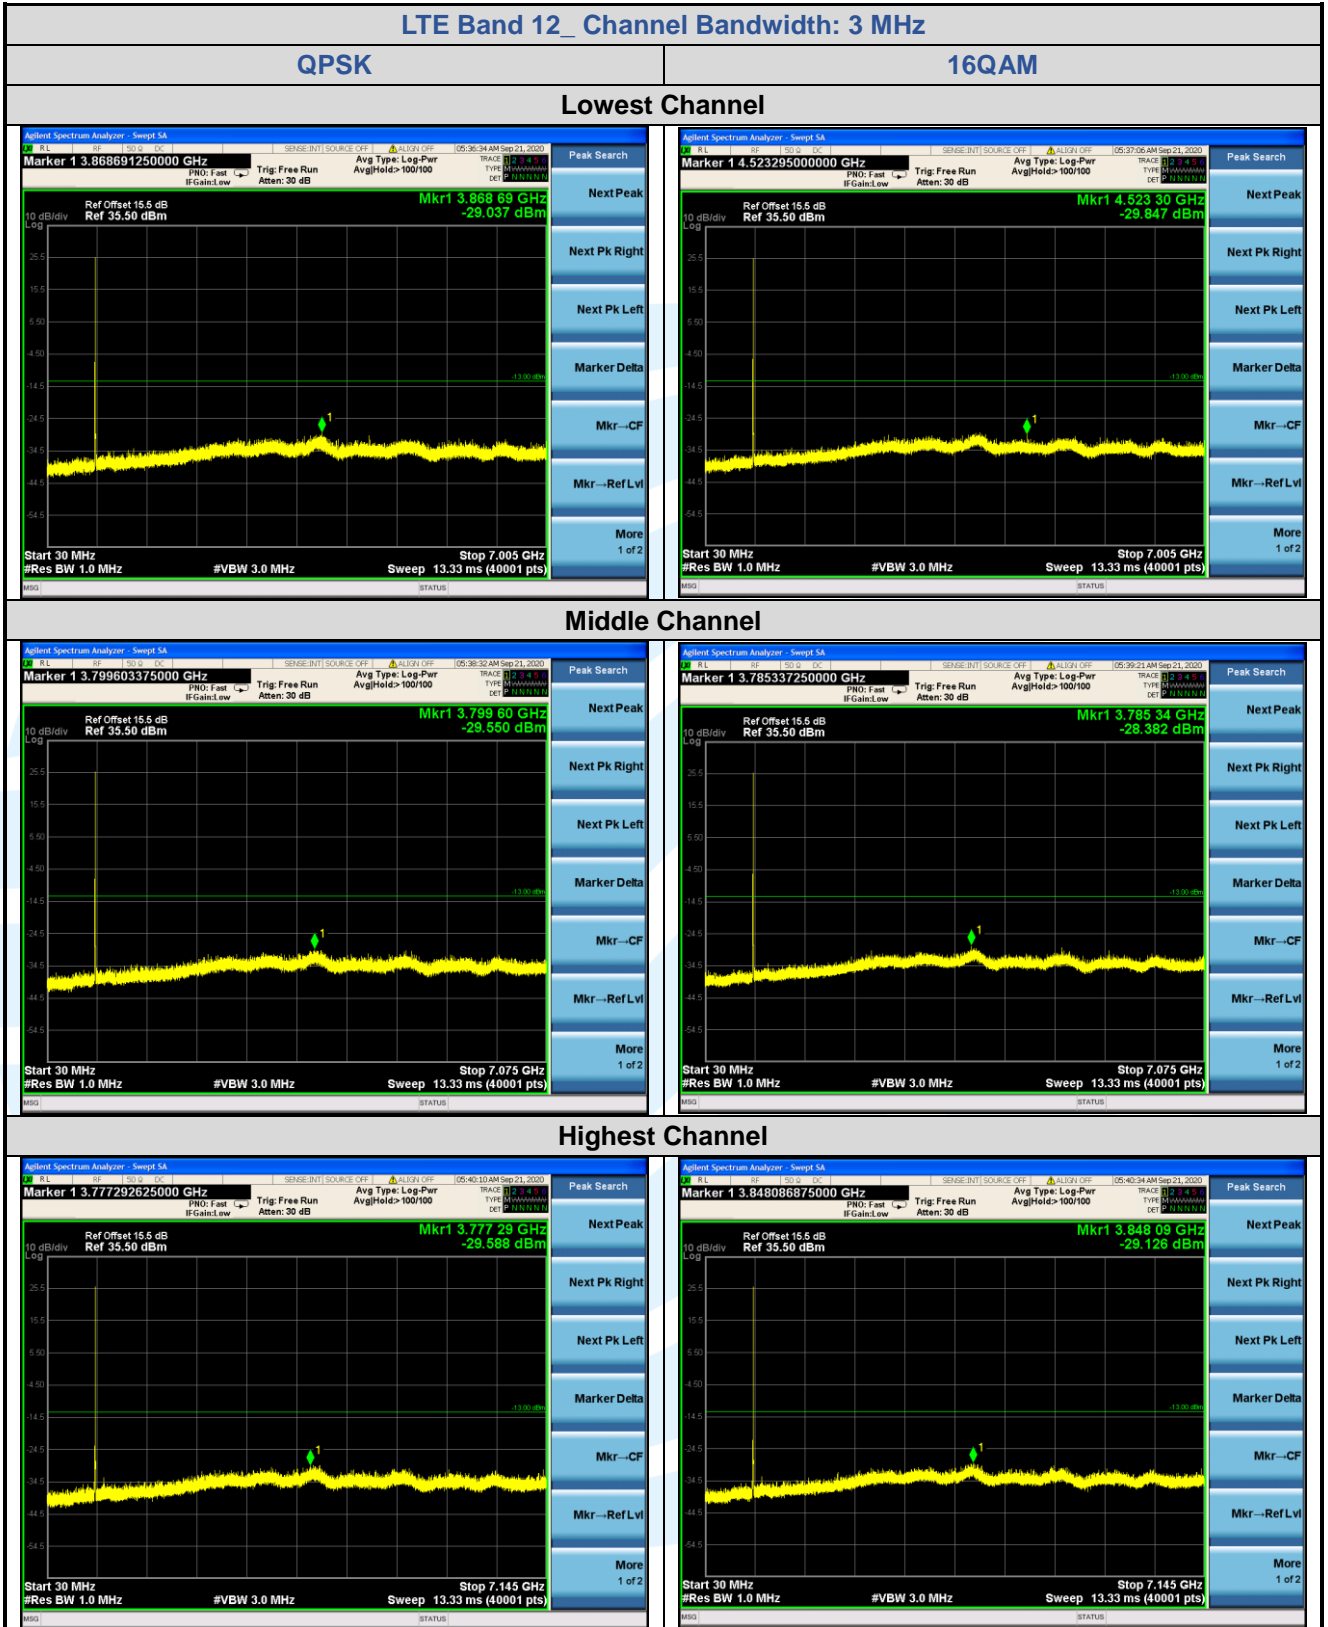

Tel: +86-755-28230888

Fax: +86-755-28230886

E-mail: info@uttlab.com

<http://www.uttlab.com>

UTTR-RF-FCC4G-V1.1

5.7.4 LTE Band 12

**Shenzhen UnionTrust Quality and Technology Co., Ltd.**

Address: Unit D/E of 9/F and 16/F, Block A, Building 6, Baoneng science and technology park, Longhua district, Shenzhen, China