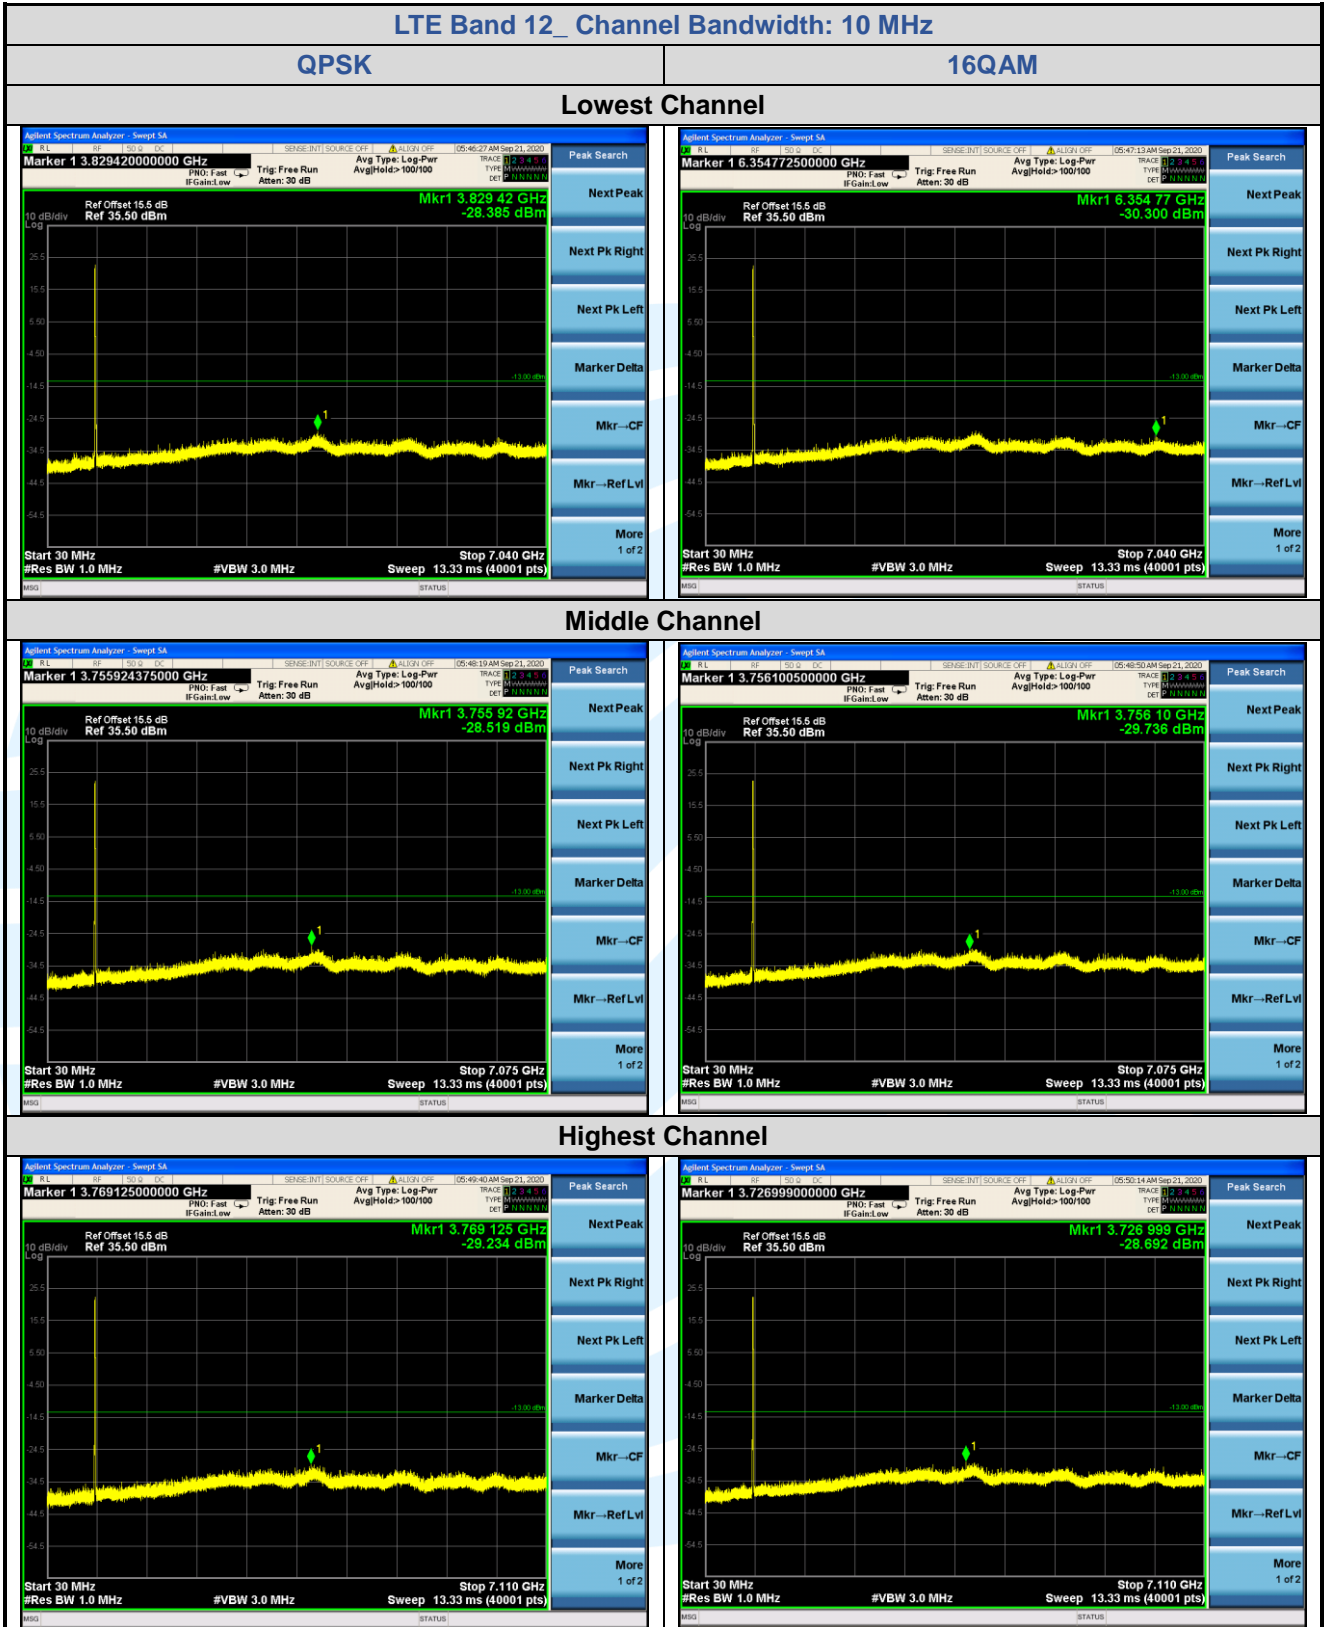

Shenzhen UnionTrust Quality and Technology Co., Ltd.

Address: Unit D/E of 9/F and 16/F, Block A, Building 6, Baoneng science and technology park, Longhua district, Shenzhen, China

Tel: +86-755-28230888

Fax: +86-755-28230886

E-mail: info@uttlab.com

<http://www.uttlab.com>

UTTR-RF-FCC4G-V1.1