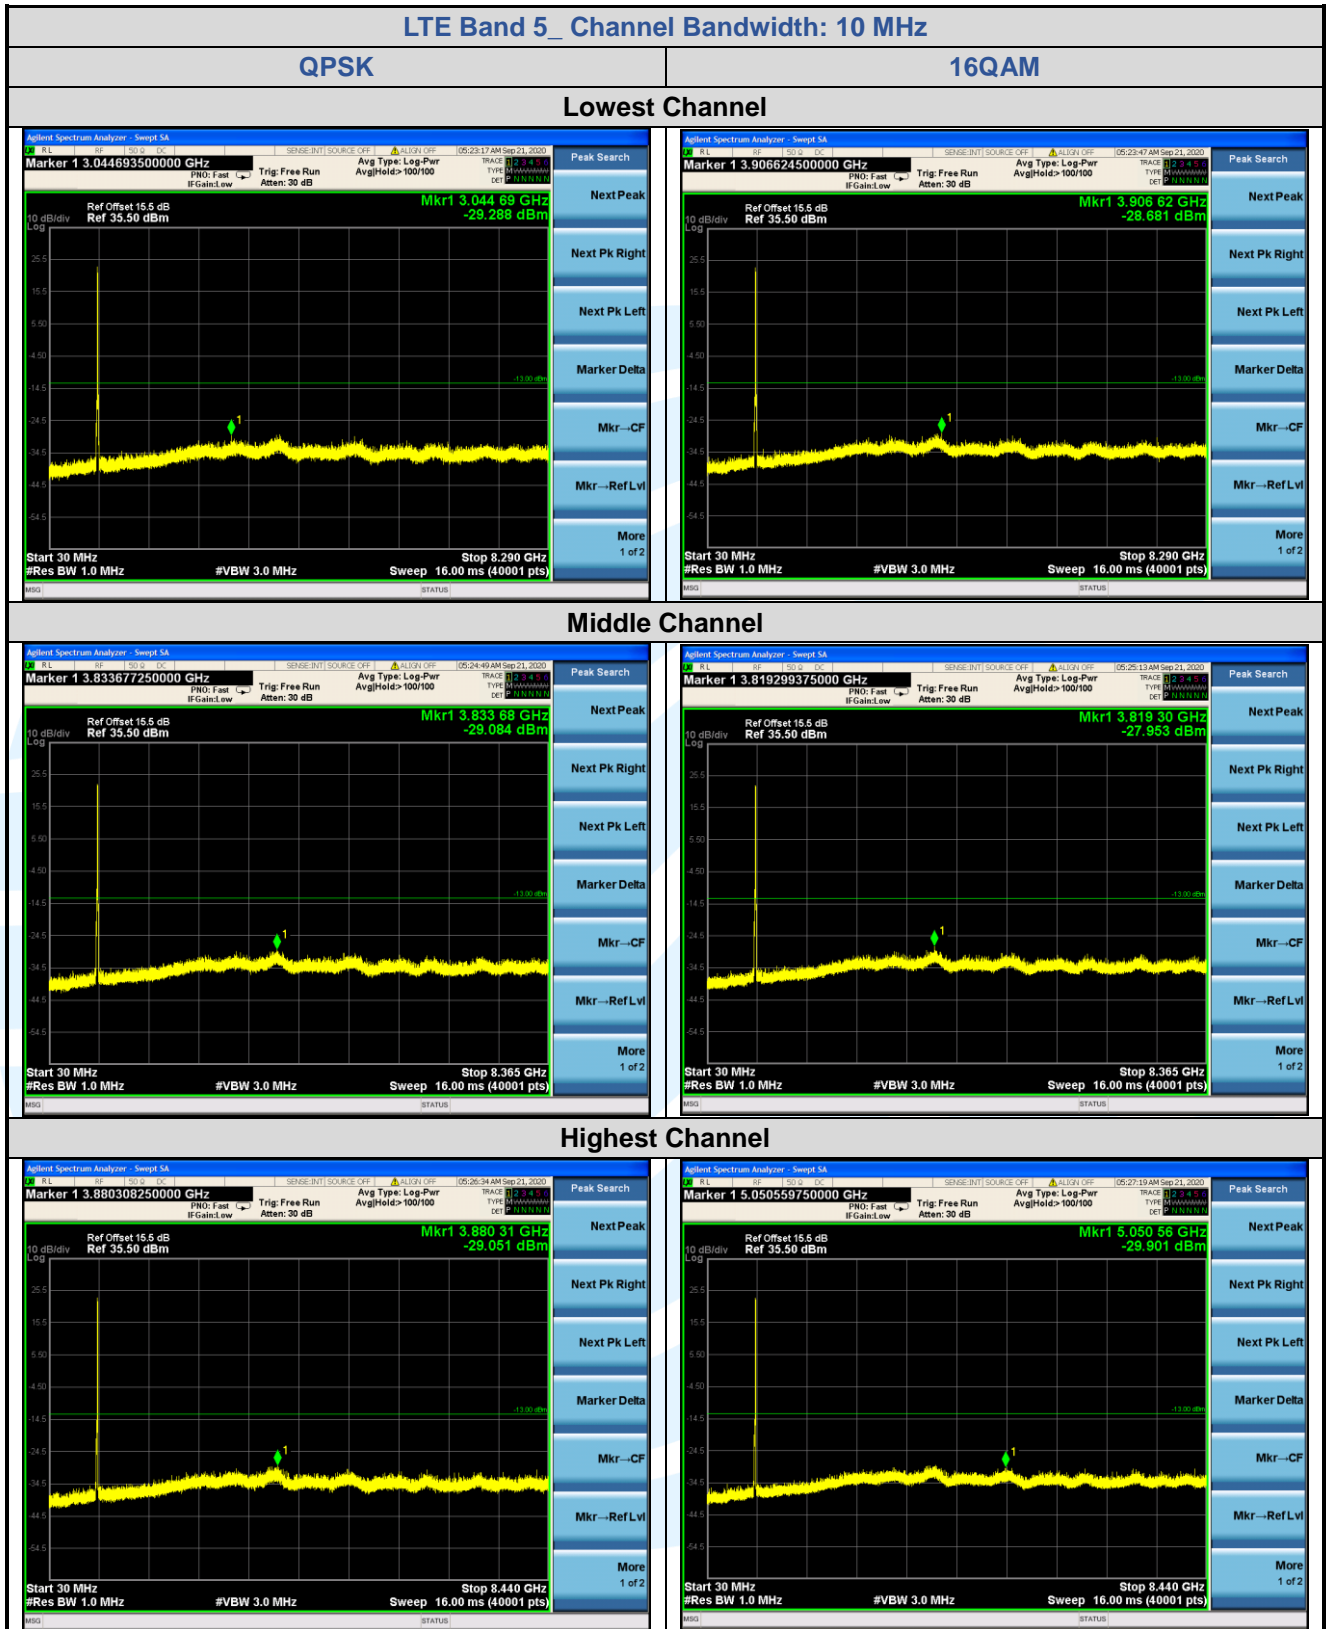

Shenzhen UnionTrust Quality and Technology Co., Ltd.

Address: Unit D/E of 9/F and 16/F, Block A, Building 6, Baoneng science and technology park, Longhua district, Shenzhen, China

Tel: +86-755-28230888

Fax: +86-755-28230886

E-mail: info@uttlab.com

<http://www.uttlab.com>

UTTR-RF-FCC4G-V1.1