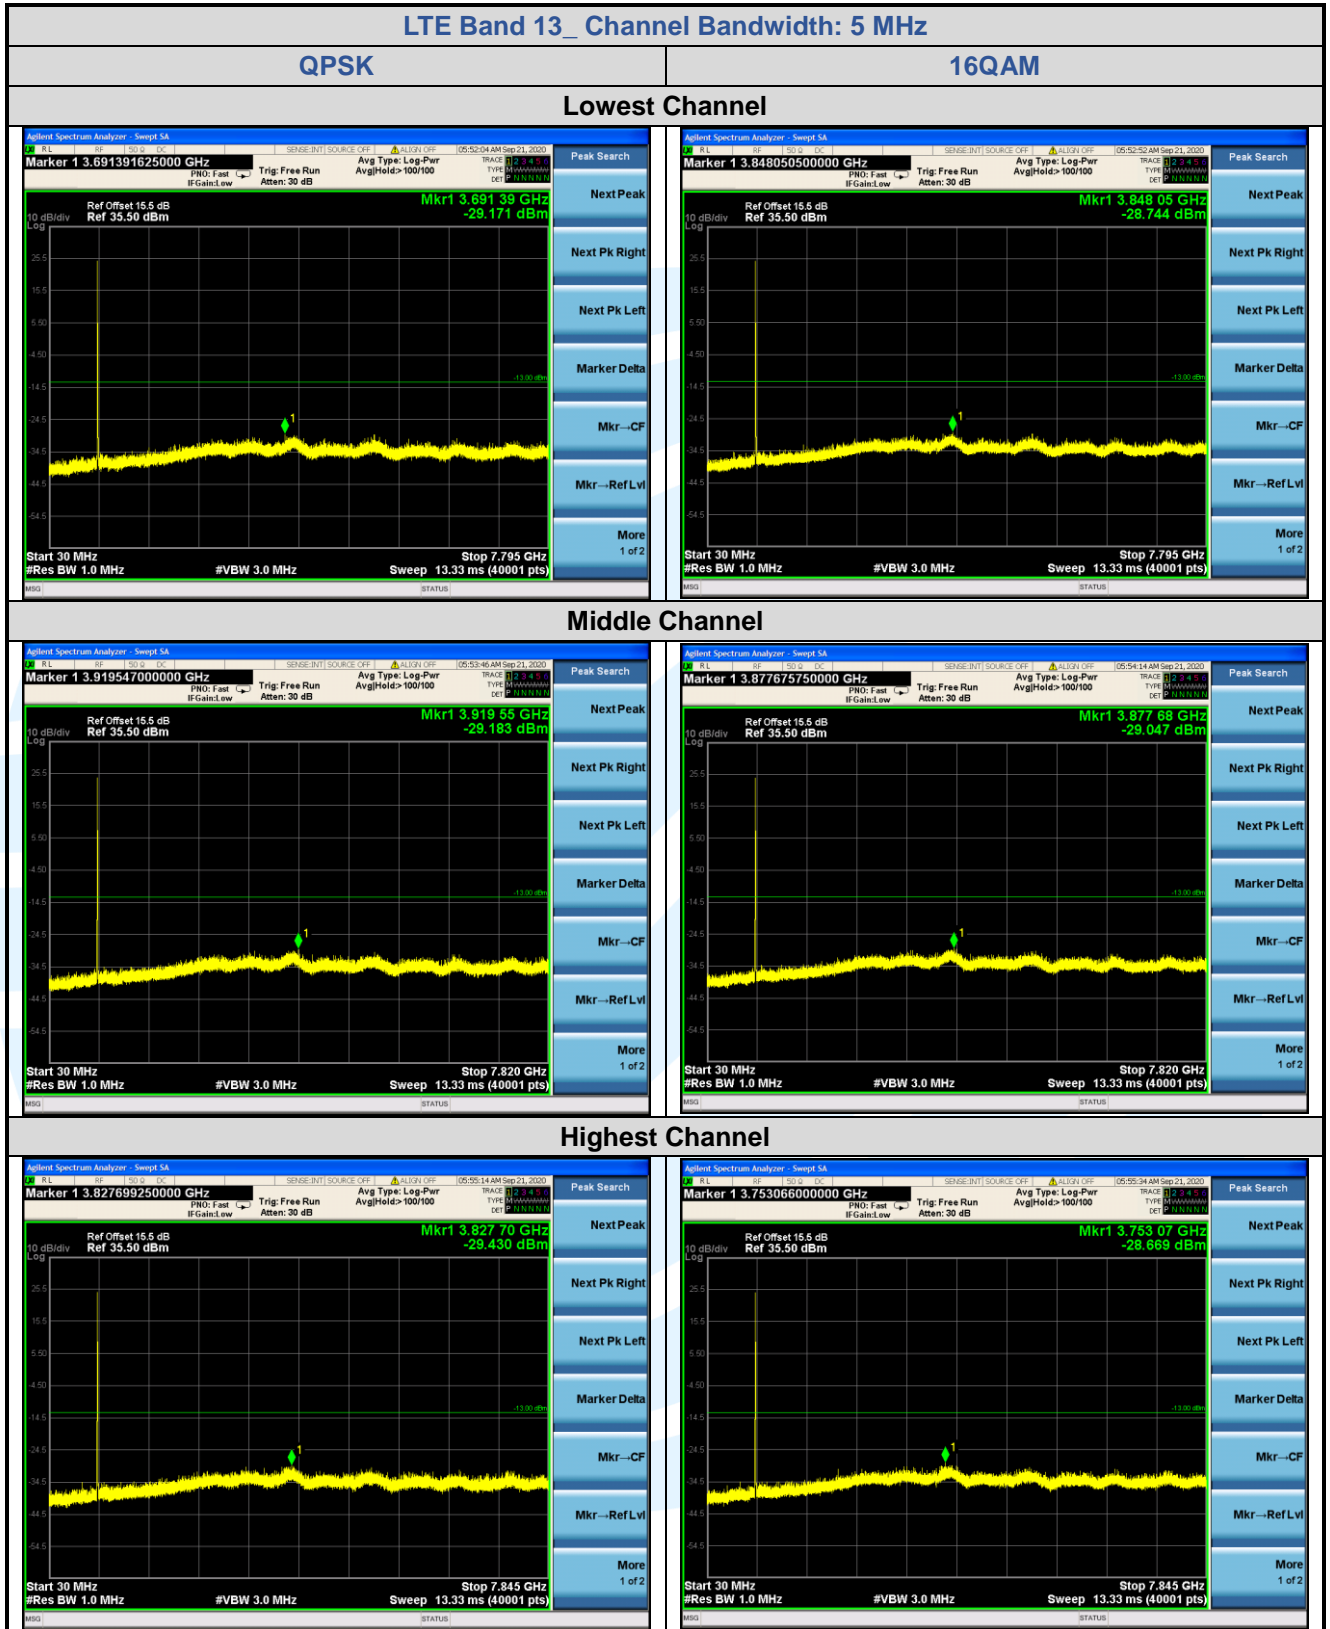

Tel: +86-755-28230888

Fax: +86-755-28230886

E-mail: info@uttlab.com

<http://www.uttlab.com>

UTTR-RF-FCC4G-V1.1

5.7.5 LTE Band 13

**Shenzhen UnionTrust Quality and Technology Co., Ltd.**

Address: Unit D/E of 9/F and 16/F, Block A, Building 6, Baoneng science and technology park, Longhua district, Shenzhen, China