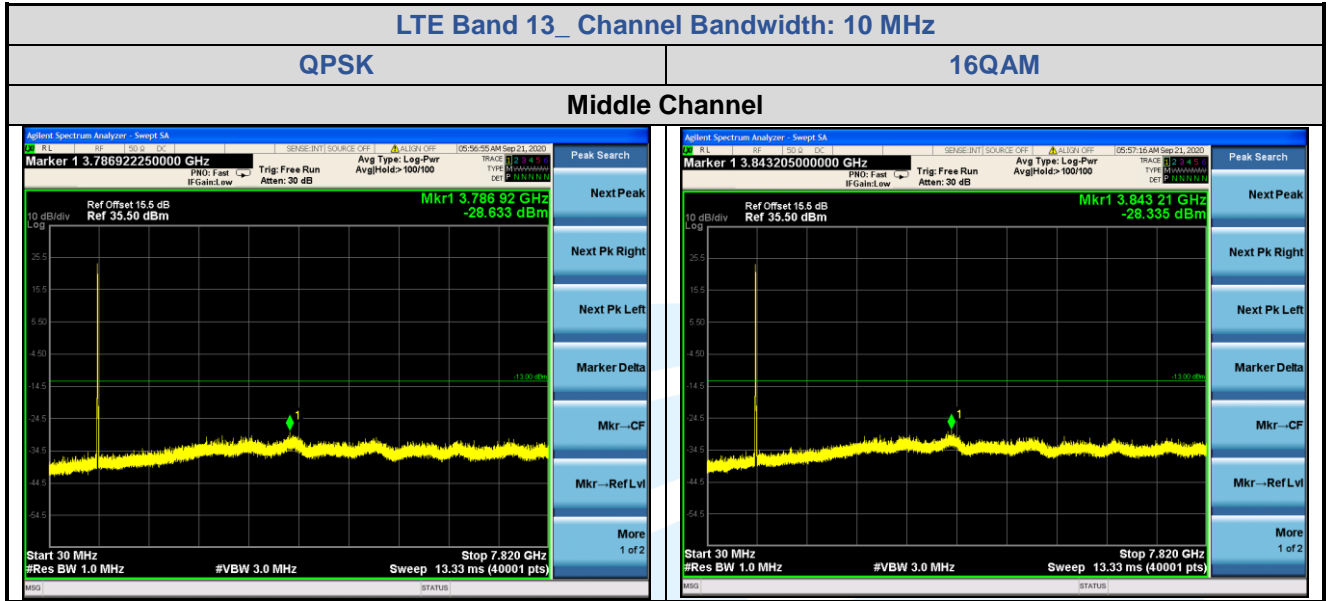

Shenzhen UnionTrust Quality and Technology Co., Ltd.

Address: Unit D/E of 9/F and 16/F, Block A, Building 6, Baoneng science and technology park, Longhua district, Shenzhen, China

Tel: +86-755-28230888

Fax: +86-755-28230886

E-mail: info@uttlab.com

<http://www.uttlab.com>

UTTR-RF-FCC4G-V1.1