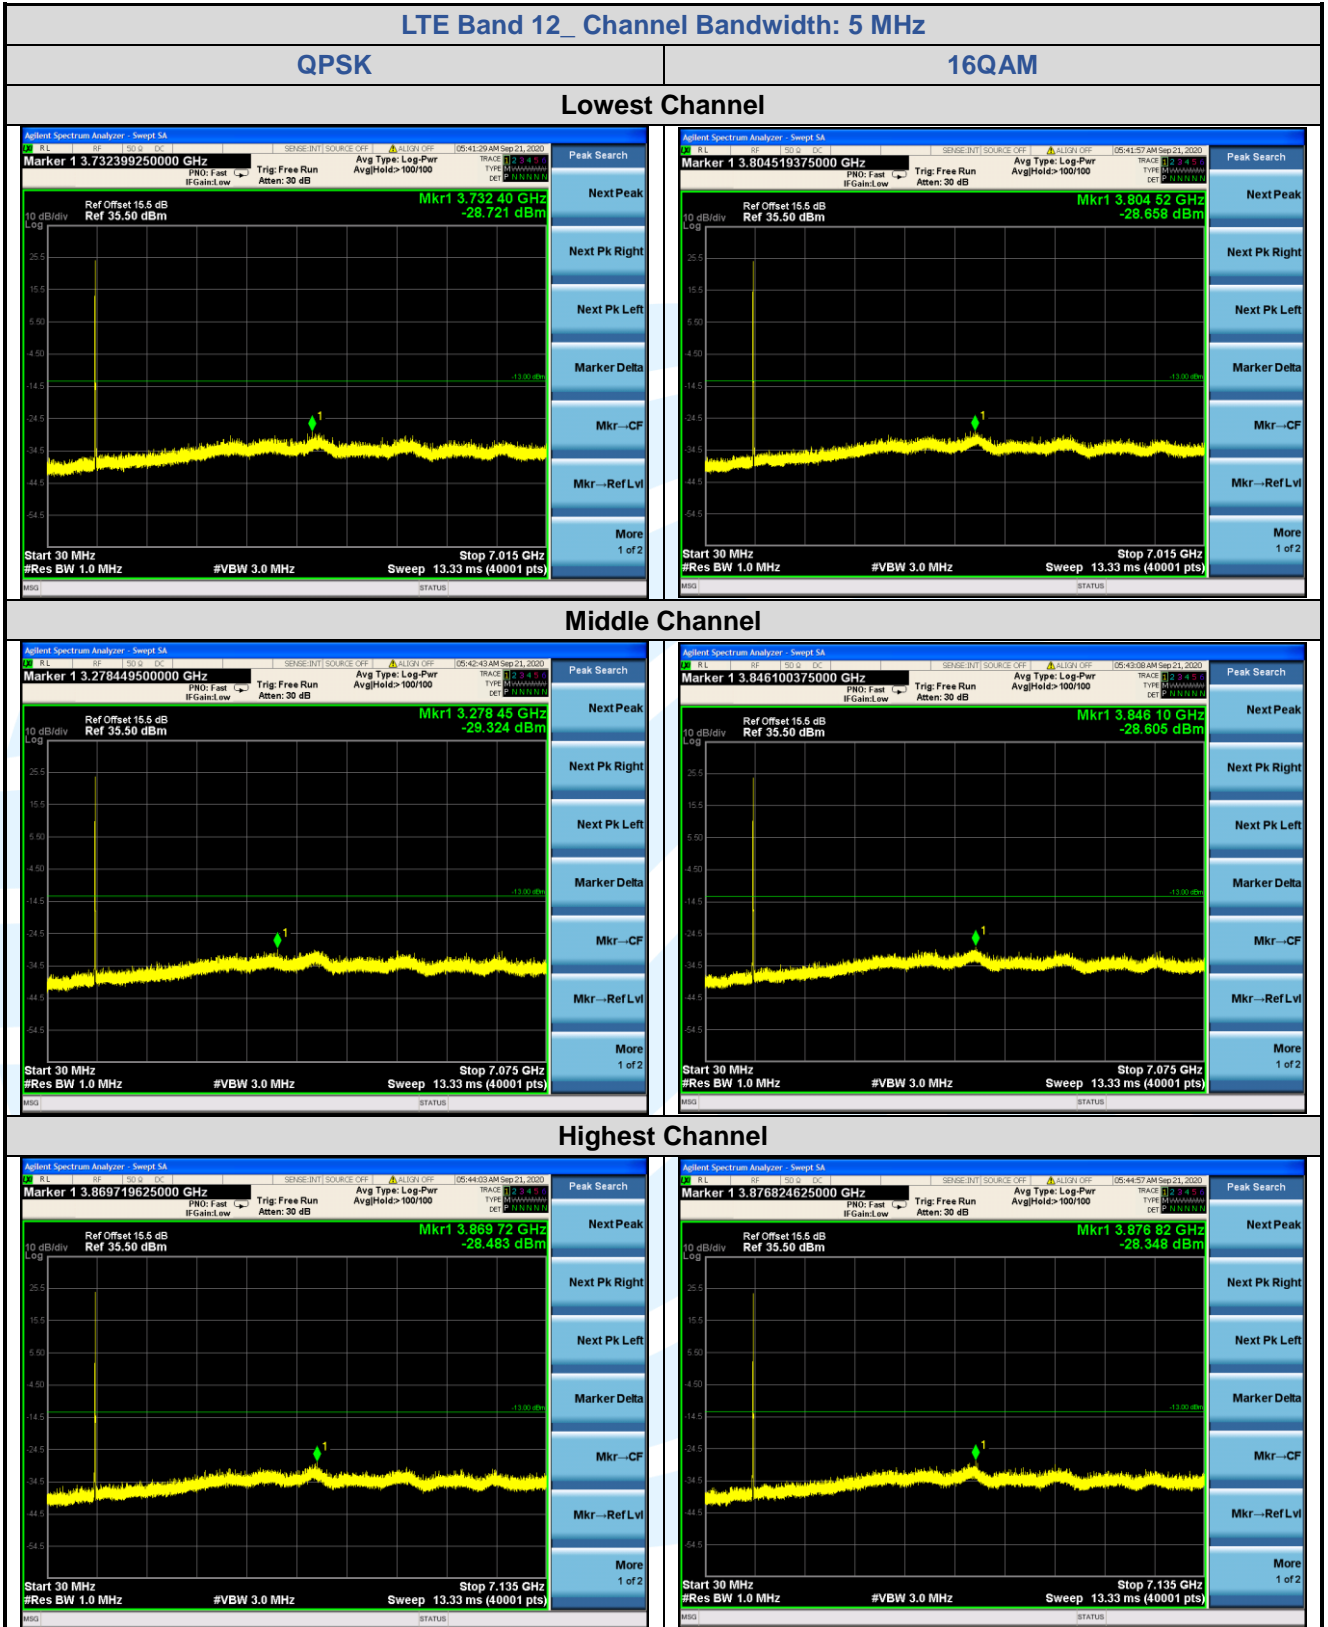

Shenzhen UnionTrust Quality and Technology Co., Ltd.

Address: Unit D/E of 9/F and 16/F, Block A, Building 6, Baoneng science and technology park, Longhua district, Shenzhen, China

Tel: +86-755-28230888

Fax: +86-755-28230886

E-mail: info@uttlab.com

<http://www.uttlab.com>

UTTR-RF-FCC4G-V1.1